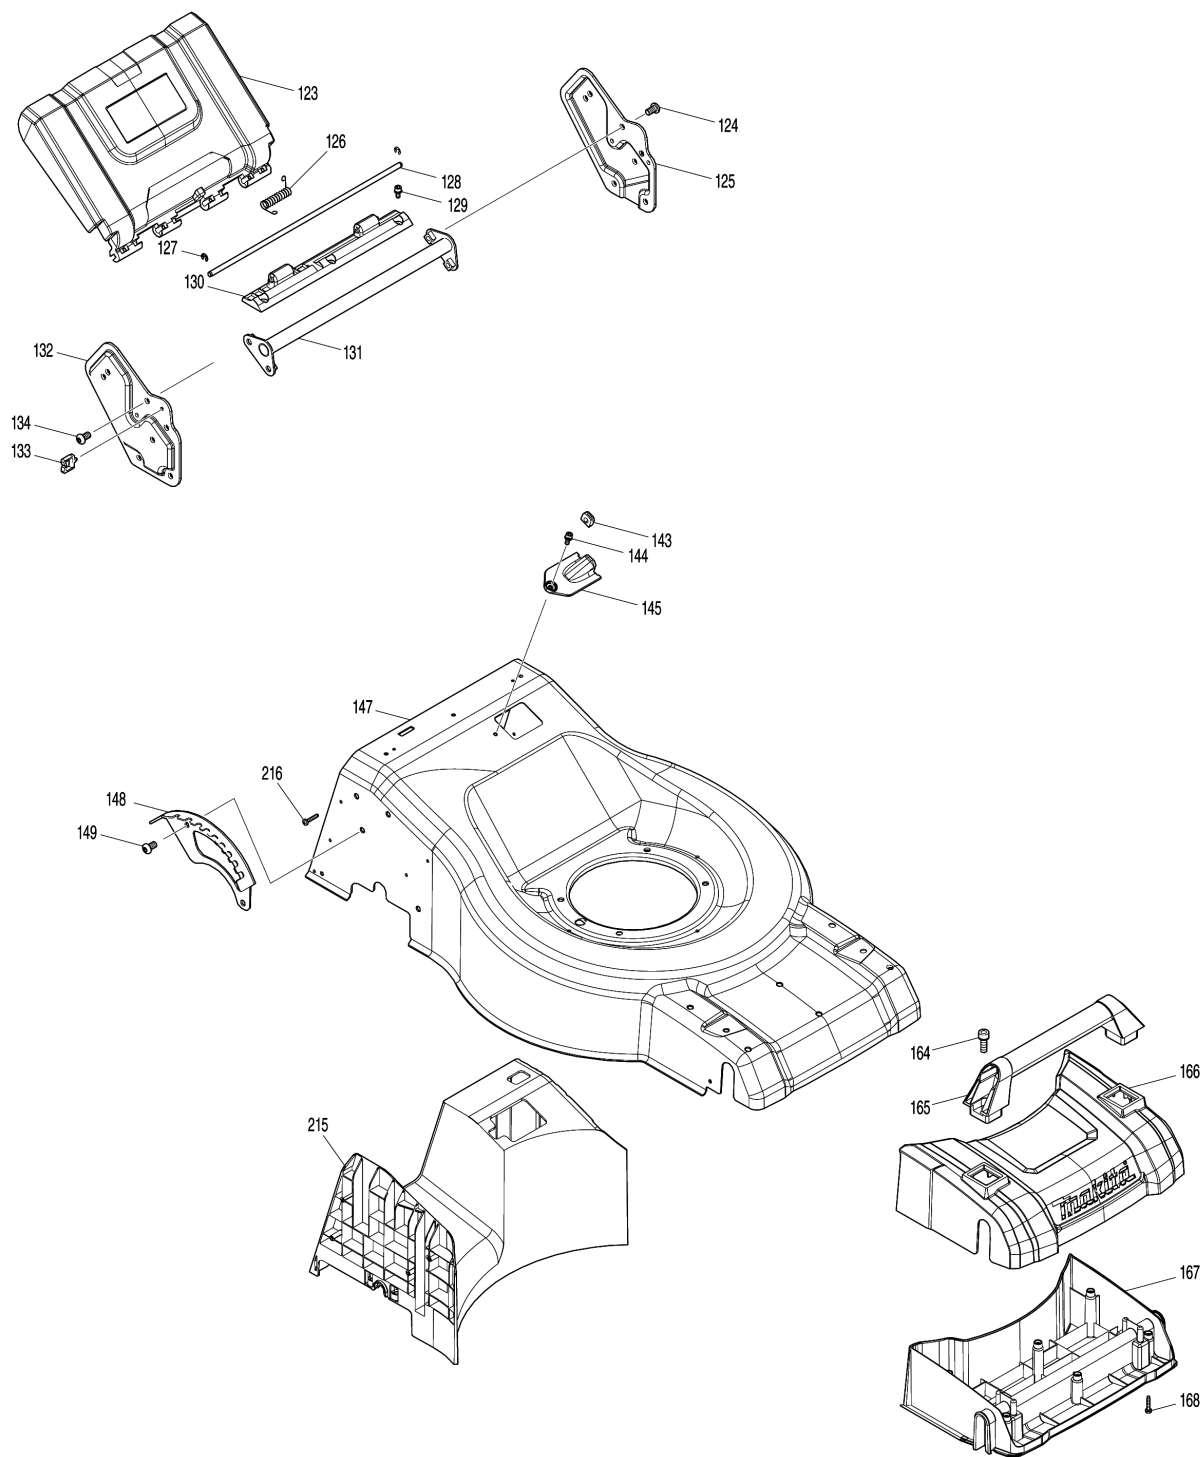

Model No.DLM462 460MM CORDLESS LAWN MOWER