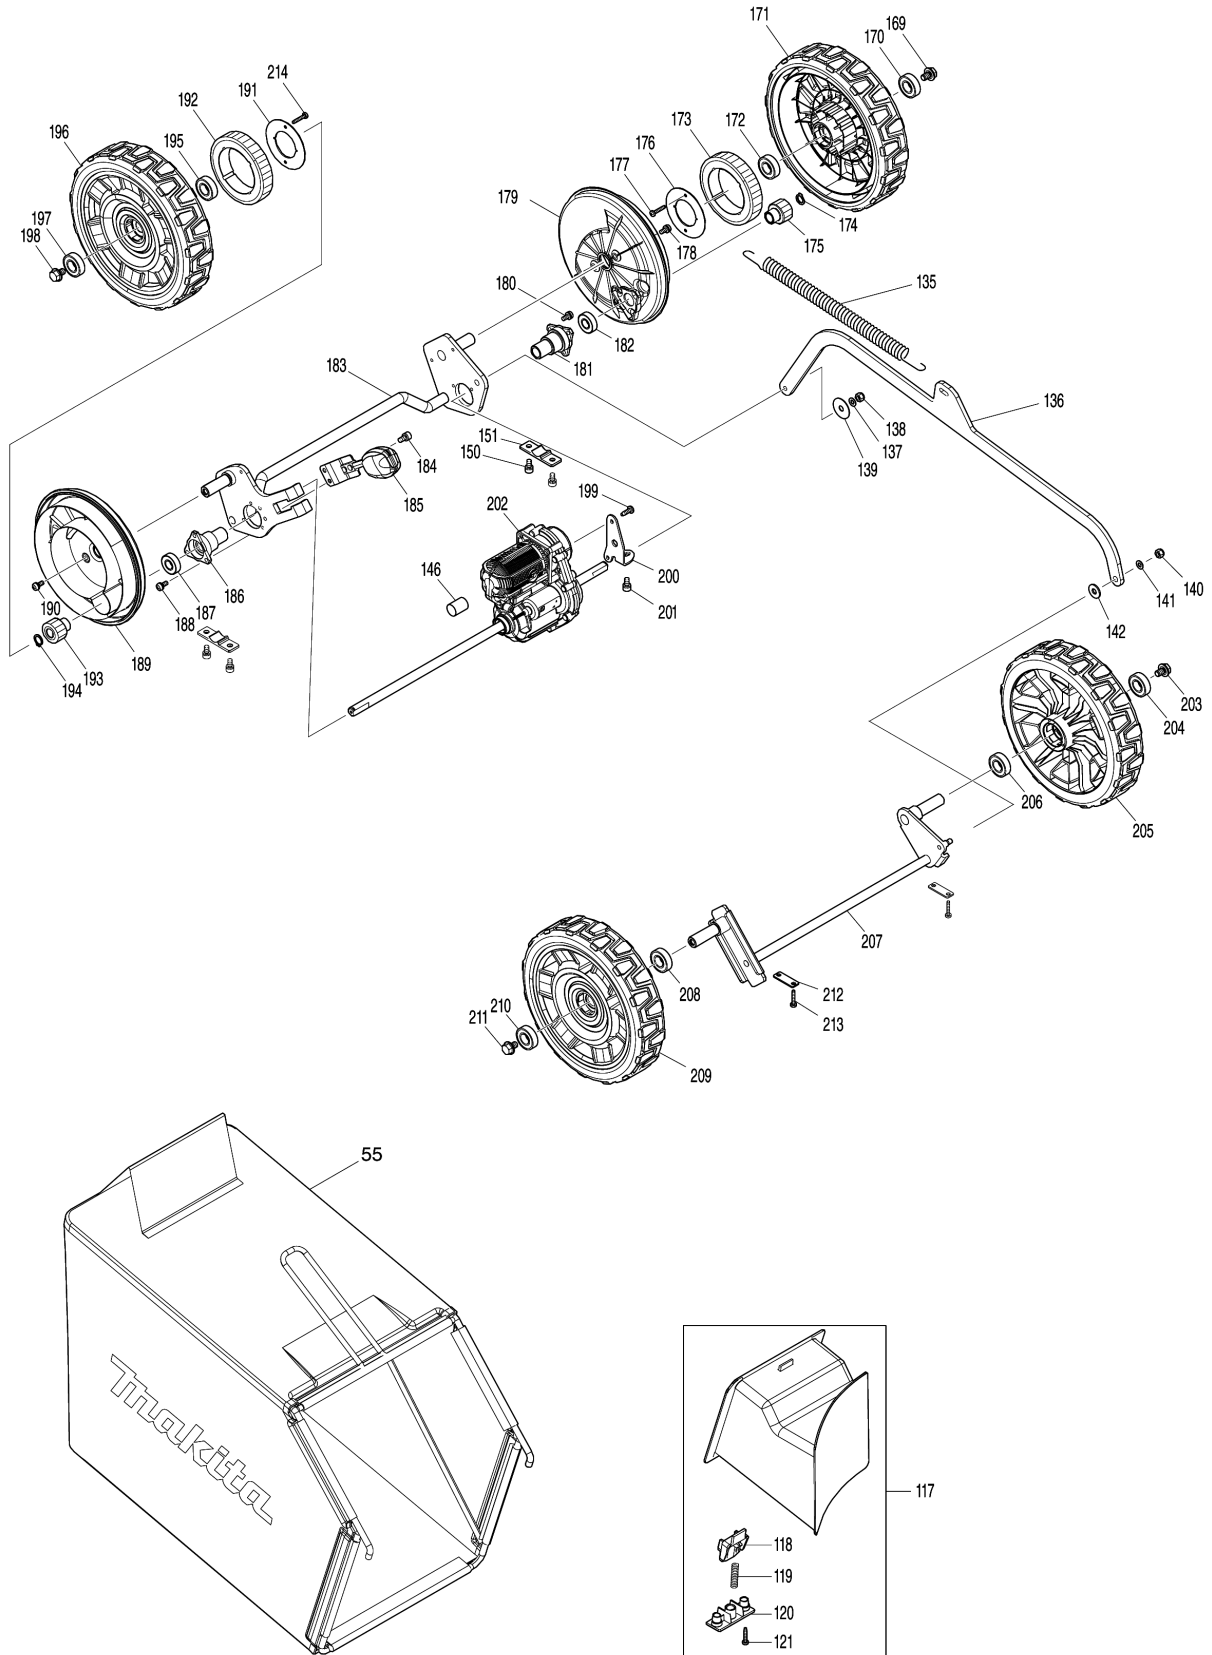

Model No.DLM462 460MM CORDLESS LAWN MOWER

Model No.DLM462 460MM CORDLESS LAWN MOWER

Position	Référence pièce	Description	Echange	QTE	New/Old	Option 1	Option 2	COMMENTAIRE
001	327425-6	DRIVING LEVER		1				
002	459859-6	DRIVING LEVER HOLDER		1				
003	232566-4	TORSION SPRING 12		1				
004	911138-5	PAN HEAD SCREW M4X20		1		0	P1	
005	459864-3	DRIVING LEVER SUPPORT L		1				
006	267136-0	FLAT WASHER 5		1		0	P3	
007	266424-2	TAPPING SCREW 4X20		1		0	P1	
008	266424-2	TAPPING SCREW 4X20		1		0	P1	
009	267136-0	FLAT WASHER 5		1		0	P3	
010	459858-8	DRIVING LEVER SUPPORT R		1				
011	911138-5	PAN HEAD SCREW M4X20		1		0	P1	
012	459859-6	DRIVING LEVER HOLDER		1				
013	266424-2	TAPPING SCREW 4X20		6		0	P1	
014	183N90-3	SWITCH BOX SET		1				
D10		INC. 26						
015	140F09-7	SWITCH CIRCUIT COMPLETE		1				
C10	810D46-0	SWITCH LABEL		1				
016	140F10-2	SWITCH CIRCUIT COMPLETE		1				
C10	818A74-1	SWITCH LABEL		1				
017	232575-3	TORSION SPRING 12		1				
018	266424-2	TAPPING SCREW 4X20		2		0	P1	
019	687124-5	STRAIN RELIEF		1		0	P1	
020	459860-1	SWITCH BOX		1				
021	620C48-0	INDICATION CIRCUIT COMPLETE		1				
C10	8007C8-5	INDICATION LABEL		1				
022	620415-1	SUB CONTROLLER		1			P14	
023	651083-9	SWITCH C3XA-1PSPM		1				
024	459866-9	SPEED LEVER HOLDER		1				
025	213897-0	O-RING 26		1				
026	183N90-3	SWITCH BOX SET		1				
D10		INC. 14						
027	266424-2	TAPPING SCREW 4X20		5		0	P1	
028	459865-1	SPEED LEVER		1				
029	266424-2	TAPPING SCREW 4X20		1		0	P1	
030	911138-5	PAN HEAD SCREW M4X20		1		0	P1	
031	459863-5	SWITCH LEVER SUPPORT L		1				
C10	931102-0	HEX. NUT M4		1		0	P1	
032	327424-8	SWITCH LEVER		1				
033	459856-2	SWITCH LEVER SUPPORT R		1				
C10	931102-0	HEX. NUT M4		1		0	P1	
034	911138-5	PAN HEAD SCREW M4X20		1		0	P1	
035	183P40-0	LEVER BOX SET		1				
C10	8007C6-9	INDICATION LABEL		1				
D10		INC. 41						

Please order the parts with part number.

Print Date 28/5/2020