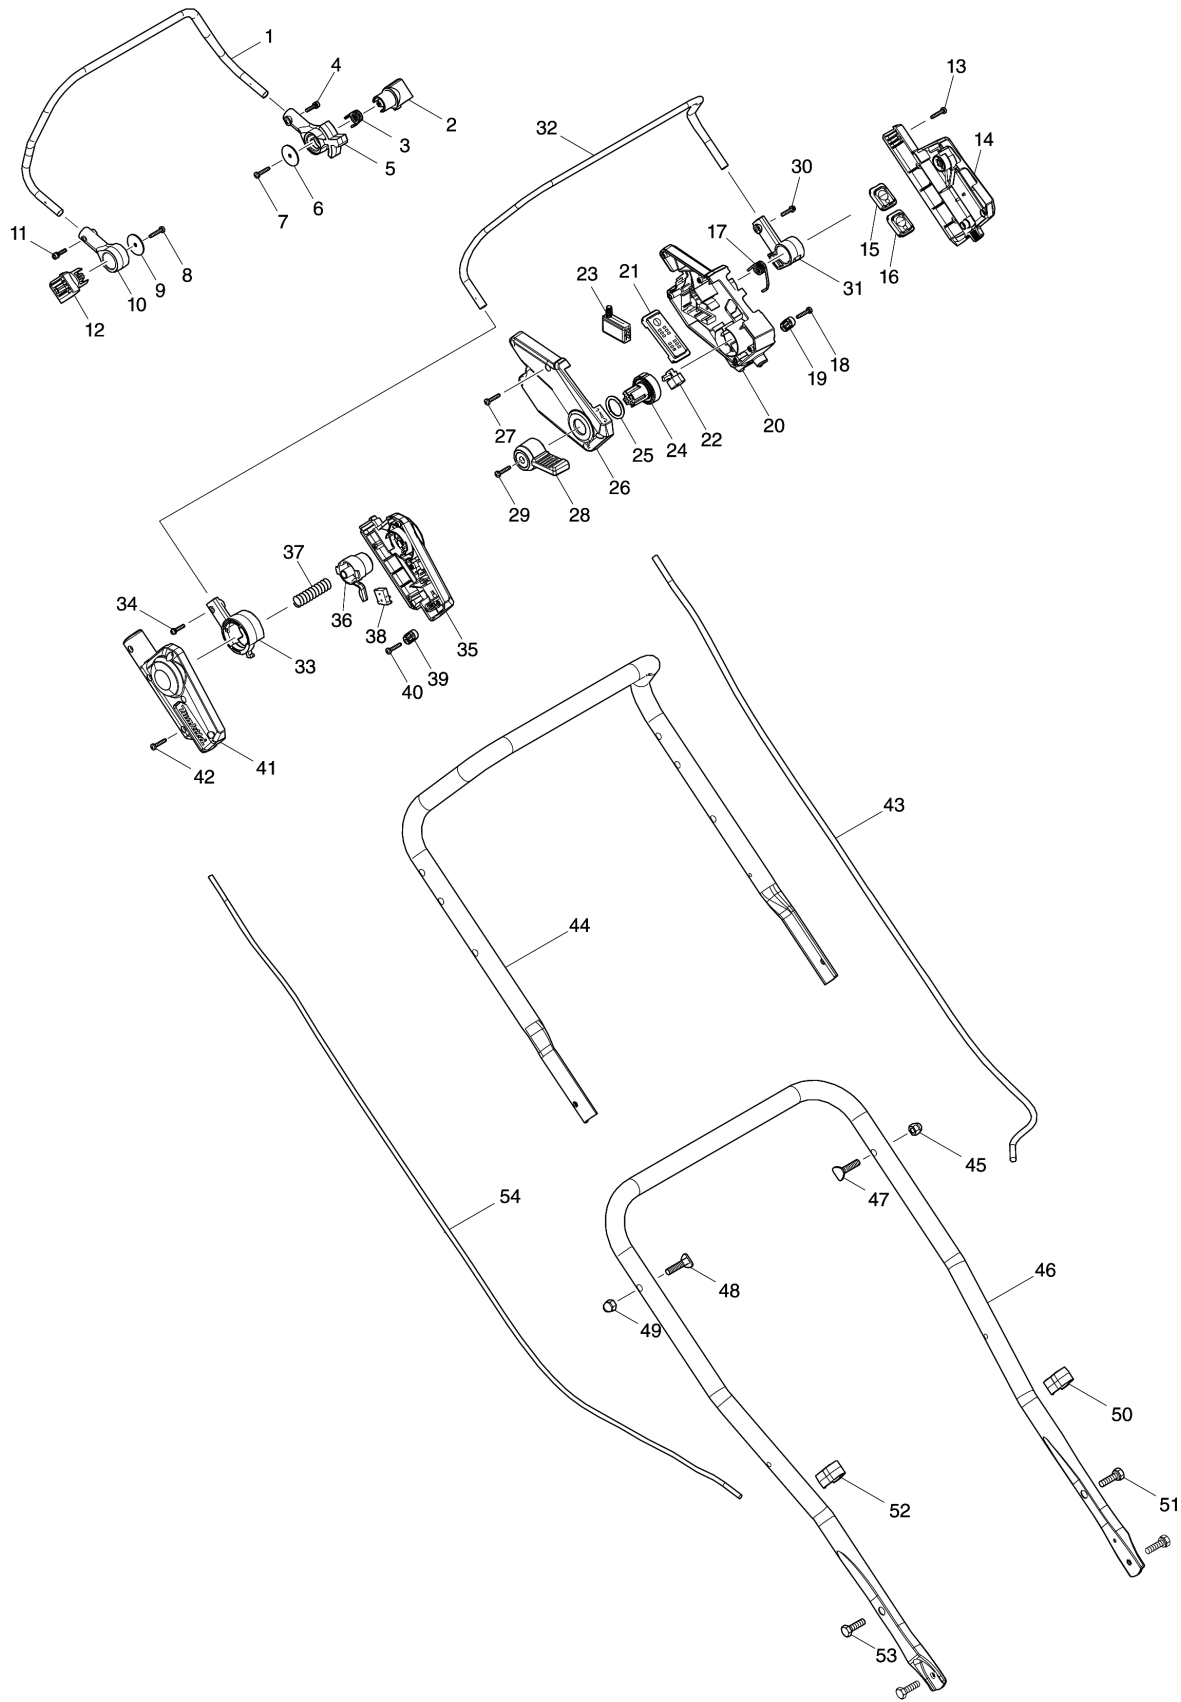

Model No.DLM462 460MM CORDLESS LAWN MOWER