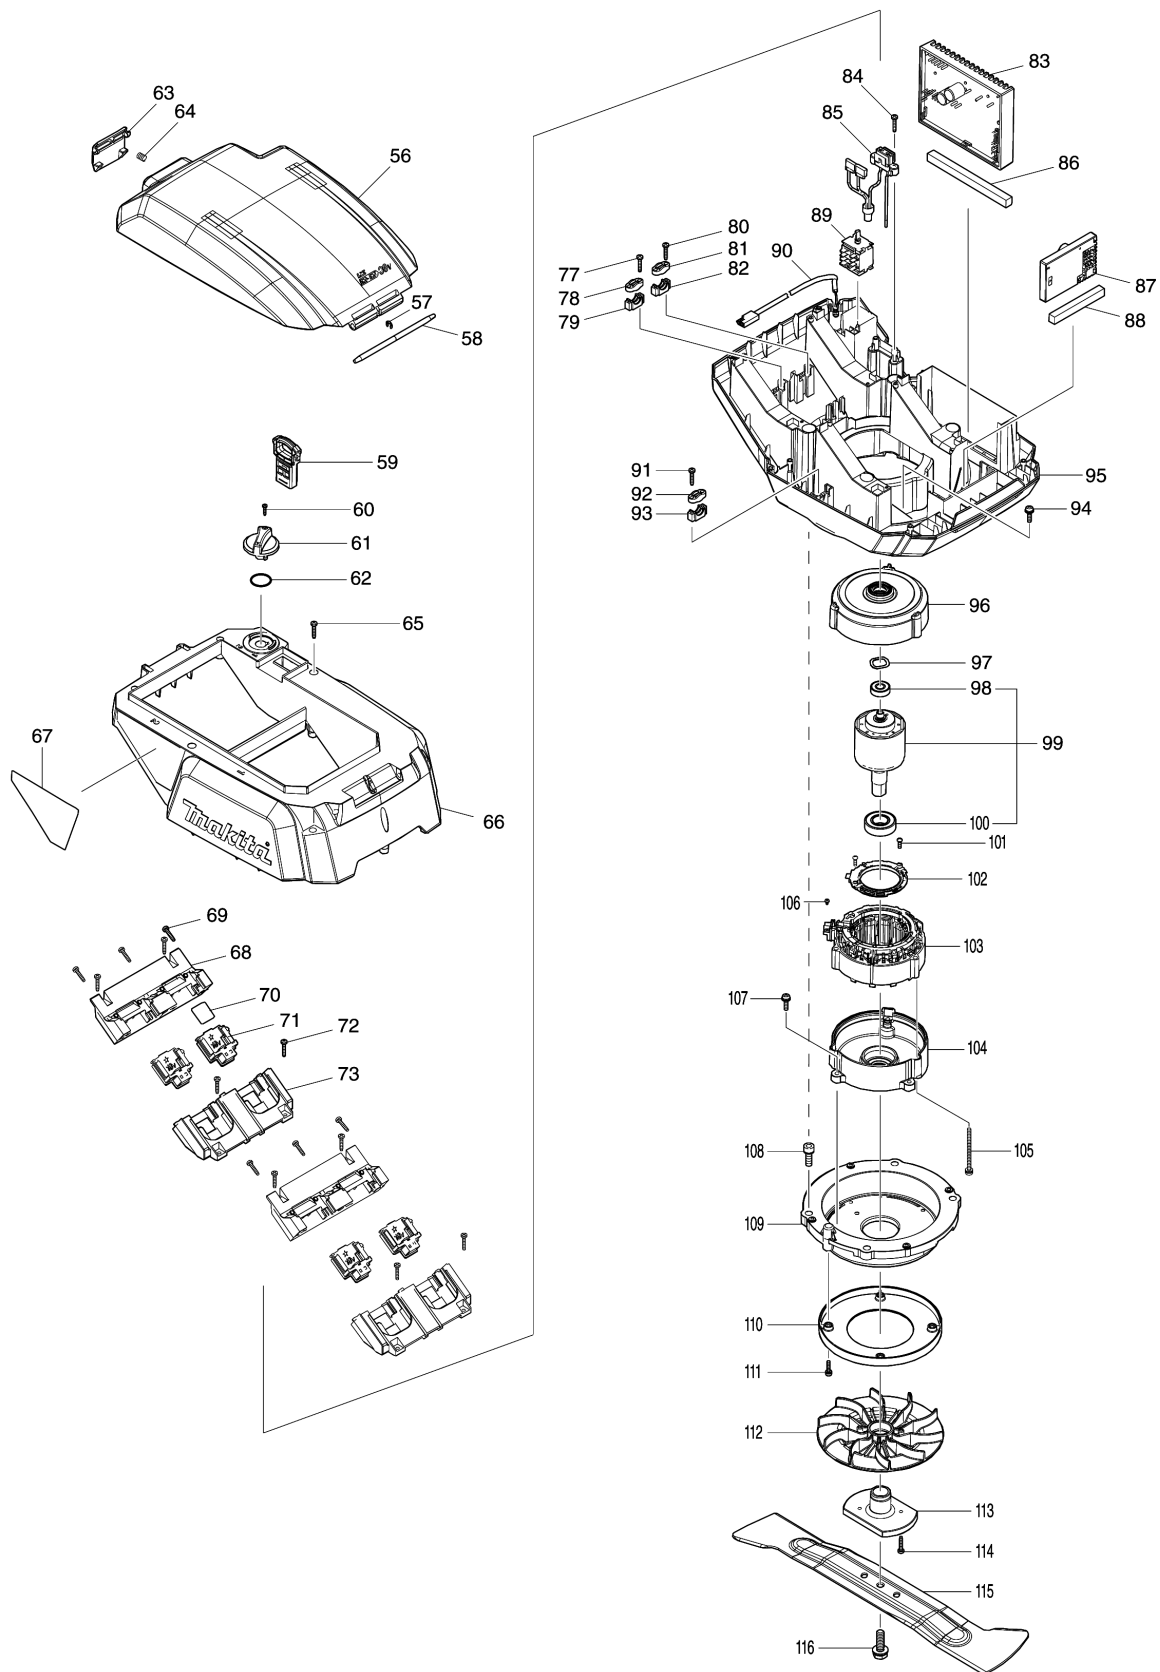

Model No.DLM462 460MM CORDLESS LAWN MOWER