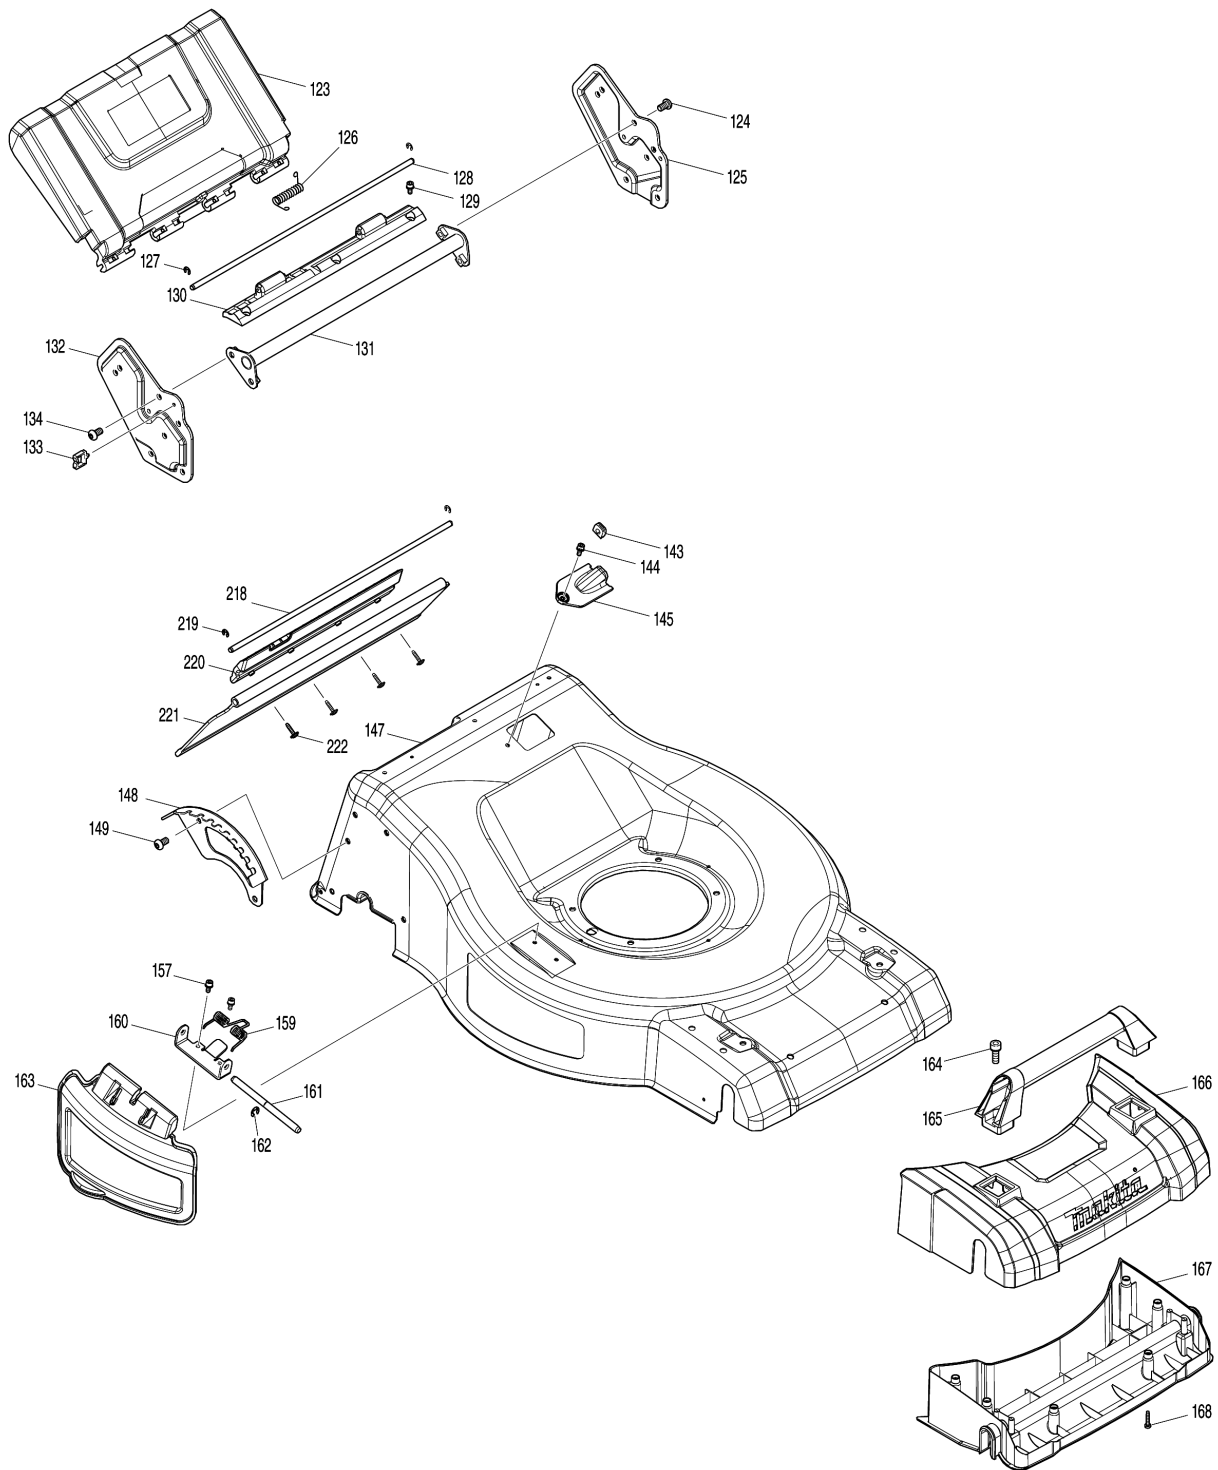

Model No.DLM532 530MM CORDLESS LAWN MOWER