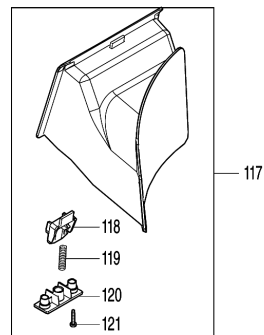

Model No.DLM532 530MM CORDLESS LAWN MOWER

Model No.DLM532 530MM CORDLESS LAWN MOWER

Model No.DLM532 530MM CORDLESS LAWN MOWER

Model No.DLM532 530MM CORDLESS LAWN MOWER

## Model No.DLM532 530MM CORDLESS LAWN MOWER

Position	Référence pièce	Description	Echange	QTE	New/Old	Option 1	Option 2	COMMENTAIRE
001	327425-6	DRIVING LEVER		1				
002	459859-6	DRIVING LEVER HOLDER		1				
003	232566-4	TORSION SPRING 12		1				
004	911138-5	PAN HEAD SCREW M4X20		1		0	P1	
005	459864-3	DRIVING LEVER SUPPORT L		1				
006	267136-0	FLAT WASHER 5		1		0	P3	
007	266424-2	TAPPING SCREW 4X20		1		0	P1	
008	266424-2	TAPPING SCREW 4X20		1		0	P1	
009	267136-0	FLAT WASHER 5		1		0	P3	
010	459858-8	DRIVING LEVER SUPPORT R		1				
011	911138-5	PAN HEAD SCREW M4X20		1		0	P1	
012	459859-6	DRIVING LEVER HOLDER		1				
013	266424-2	TAPPING SCREW 4X20		6		0	P1	
014	183N90-3	SWITCH BOX SET		1				
D10		INC. 26						
015	140F09-7	SWITCH CIRCUIT COMPLETE		1				
C10	810D46-0	SWITCH LABEL		1				
016	140F10-2	SWITCH CIRCUIT COMPLETE		1				
C10	818A74-1	SWITCH LABEL		1				
017	232575-3	TORSION SPRING 12		1				
018	266424-2	TAPPING SCREW 4X20		2		0	P1	
019	687124-5	STRAIN RELIEF		1		0	P1	
020	459860-1	SWITCH BOX		1				
021	620C48-0	INDICATION CIRCUIT COMPLETE		1				
C10	8007C8-5	INDICATION LABEL		1				
022	620415-1	SUB CONTROLLER		1			P14	
023	651083-9	SWITCH C3XA-1PSPM		1				
024	459866-9	SPEED LEVER HOLDER		1				
025	213897-0	O-RING 26		1				
026	183N90-3	SWITCH BOX SET		1				
D10		INC. 14						
027	266424-2	TAPPING SCREW 4X20		5		0	P1	
028	459865-1	SPEED LEVER		1				
029	266424-2	TAPPING SCREW 4X20		1		0	P1	
030	911138-5	PAN HEAD SCREW M4X20		1		0	P1	
031	459863-5	SWITCH LEVER SUPPORT L		1				
C10	931102-0	HEX. NUT M4		1		0	P1	
032	327424-8	SWITCH LEVER		1				
033	459856-2	SWITCH LEVER SUPPORT R		1				
C10	931102-0	HEX. NUT M4		1		0	P1	
034	911138-5	PAN HEAD SCREW M4X20		1		0	P1	
035	183P40-0	LEVER BOX SET		1				
C10	8007C6-9	INDICATION LABEL		1				
D10		INC. 41						