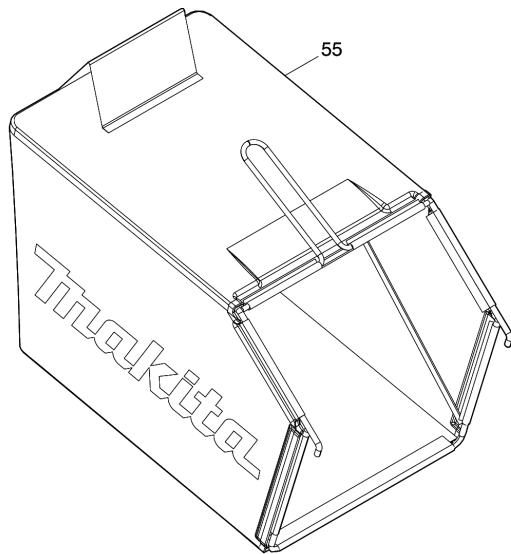

Model No.DLM532 530MM CORDLESS LAWN MOWER

Model No.DLM532 530MM CORDLESS LAWN MOWER

Model No.DLM532 530MM CORDLESS LAWN MOWER

Model No.DLM532 530MM CORDLESS LAWN MOWER

## Model No.DLM532 530MM CORDLESS LAWN MOWER

Position	Référence pièce	Description	Echange	QTE	New/Old	Option 1	Option 2	COMMENTAIRE
001	327425-6	DRIVING LEVER		1				
002	459859-6	DRIVING LEVER HOLDER		1				
003	232566-4	TORSION SPRING 12		1				
004	911138-5	PAN HEAD SCREW M4X20		1		0	P1	
005	459864-3	DRIVING LEVER SUPPORT L		1				
006	267136-0	FLAT WASHER 5		1		0	P3	
007	266424-2	TAPPING SCREW 4X20		1		0	P1	
008	266424-2	TAPPING SCREW 4X20		1		0	P1	
009	267136-0	FLAT WASHER 5		1		0	P3	
010	459858-8	DRIVING LEVER SUPPORT R		1				
011	911138-5	PAN HEAD SCREW M4X20		1		0	P1	
012	459859-6	DRIVING LEVER HOLDER		1				
013	266424-2	TAPPING SCREW 4X20		6		0	P1	
014	183N90-3	SWITCH BOX SET		1				
D10		INC. 26						
015	140F09-7	SWITCH CIRCUIT COMPLETE		1				
C10	810D46-0	SWITCH LABEL		1				
016	140F10-2	SWITCH CIRCUIT COMPLETE		1				
C10	818A74-1	SWITCH LABEL		1				
017	232575-3	TORSION SPRING 12		1				
018	266424-2	TAPPING SCREW 4X20		2		0	P1	
019	687124-5	STRAIN RELIEF		1		0	P1	
020	459860-1	SWITCH BOX		1				
021	620C48-0	INDICATION CIRCUIT COMPLETE		1				
C10	8007C8-5	INDICATION LABEL		1				
022	620415-1	SUB CONTROLLER		1			P14	
023	651083-9	SWITCH C3XA-1PSPM		1				
024	459866-9	SPEED LEVER HOLDER		1				
025	213897-0	O-RING 26		1				
026	183N90-3	SWITCH BOX SET		1				
D10		INC. 14						
027	266424-2	TAPPING SCREW 4X20		5		0	P1	
028	459865-1	SPEED LEVER		1				
029	266424-2	TAPPING SCREW 4X20		1		0	P1	
030	911138-5	PAN HEAD SCREW M4X20		1		0	P1	
031	459863-5	SWITCH LEVER SUPPORT L		1				
C10	931102-0	HEX. NUT M4		1		0	P1	
032	327424-8	SWITCH LEVER		1				
033	459856-2	SWITCH LEVER SUPPORT R		1				
C10	931102-0	HEX. NUT M4		1		0	P1	
034	911138-5	PAN HEAD SCREW M4X20		1		0	P1	
035	183P40-0	LEVER BOX SET		1				
C10	8007C6-9	INDICATION LABEL		1				
D10		INC. 41						