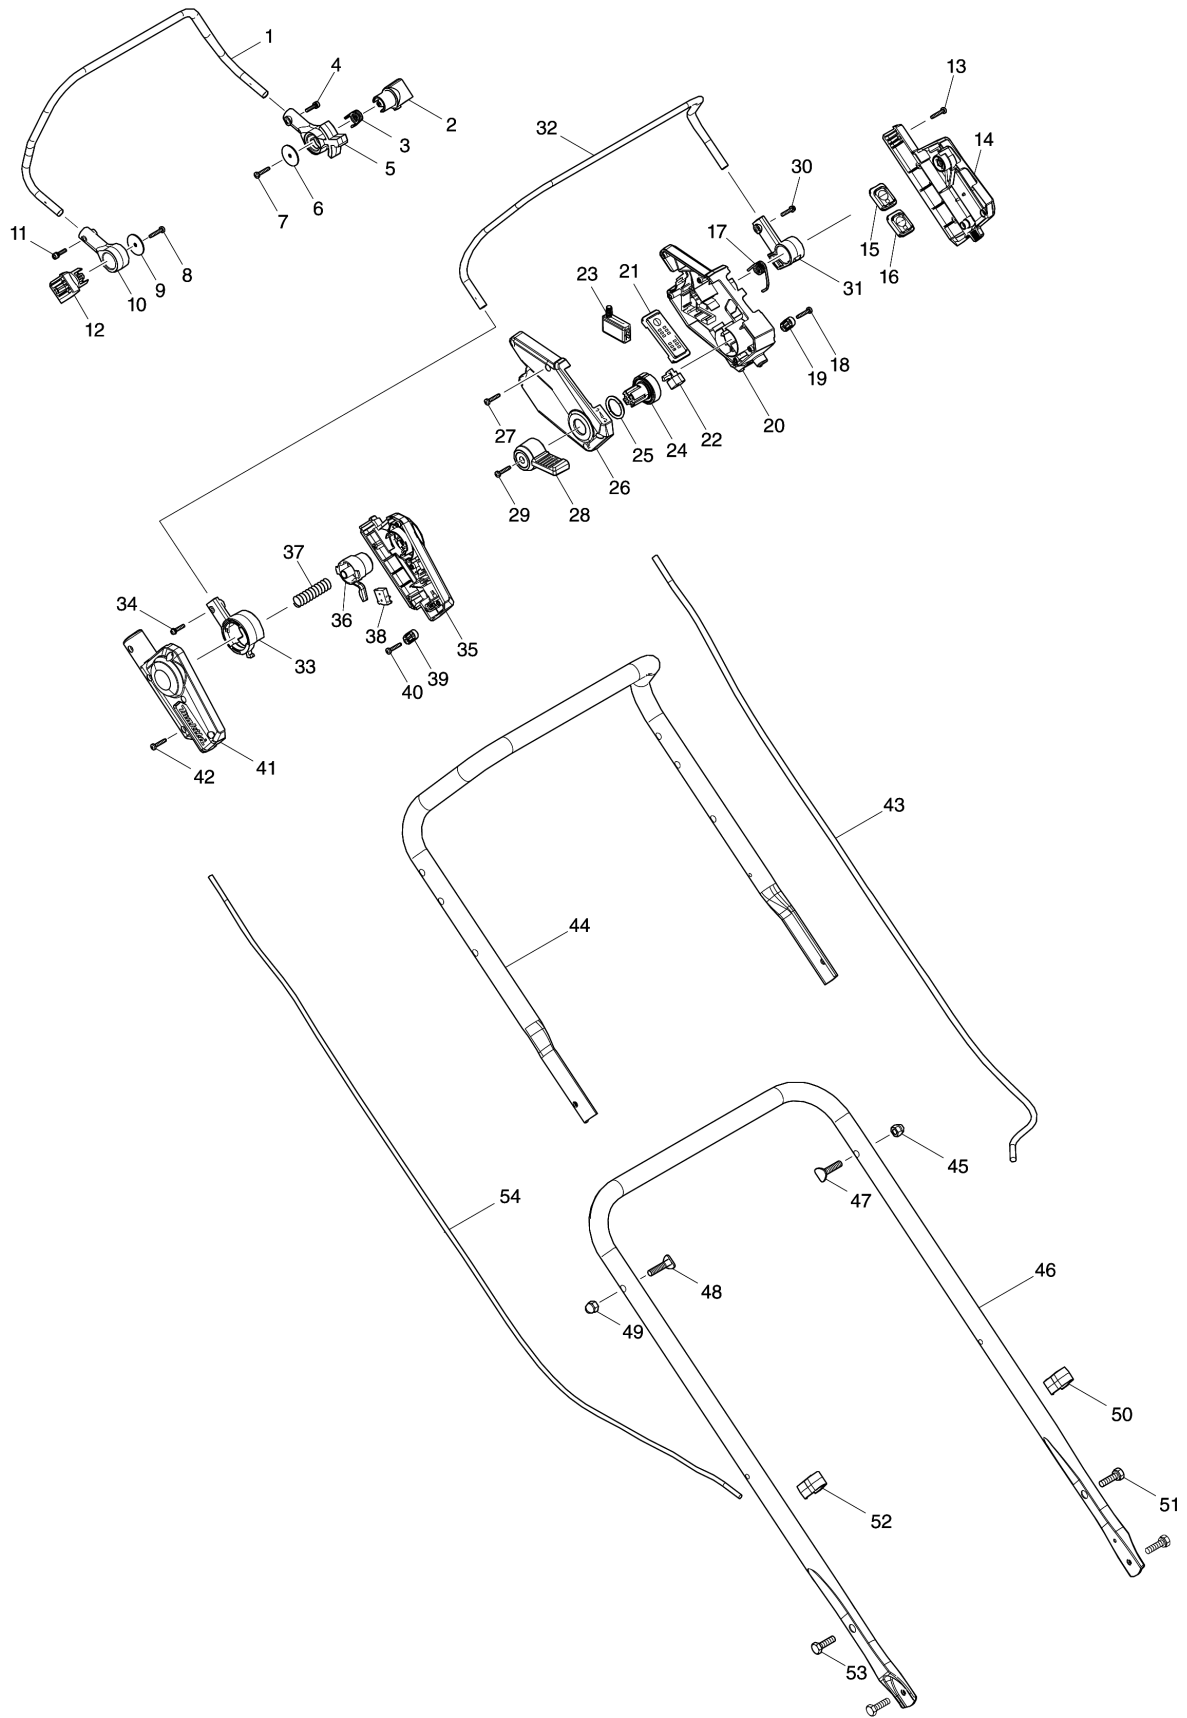

Model No.DLM532 530MM CORDLESS LAWN MOWER