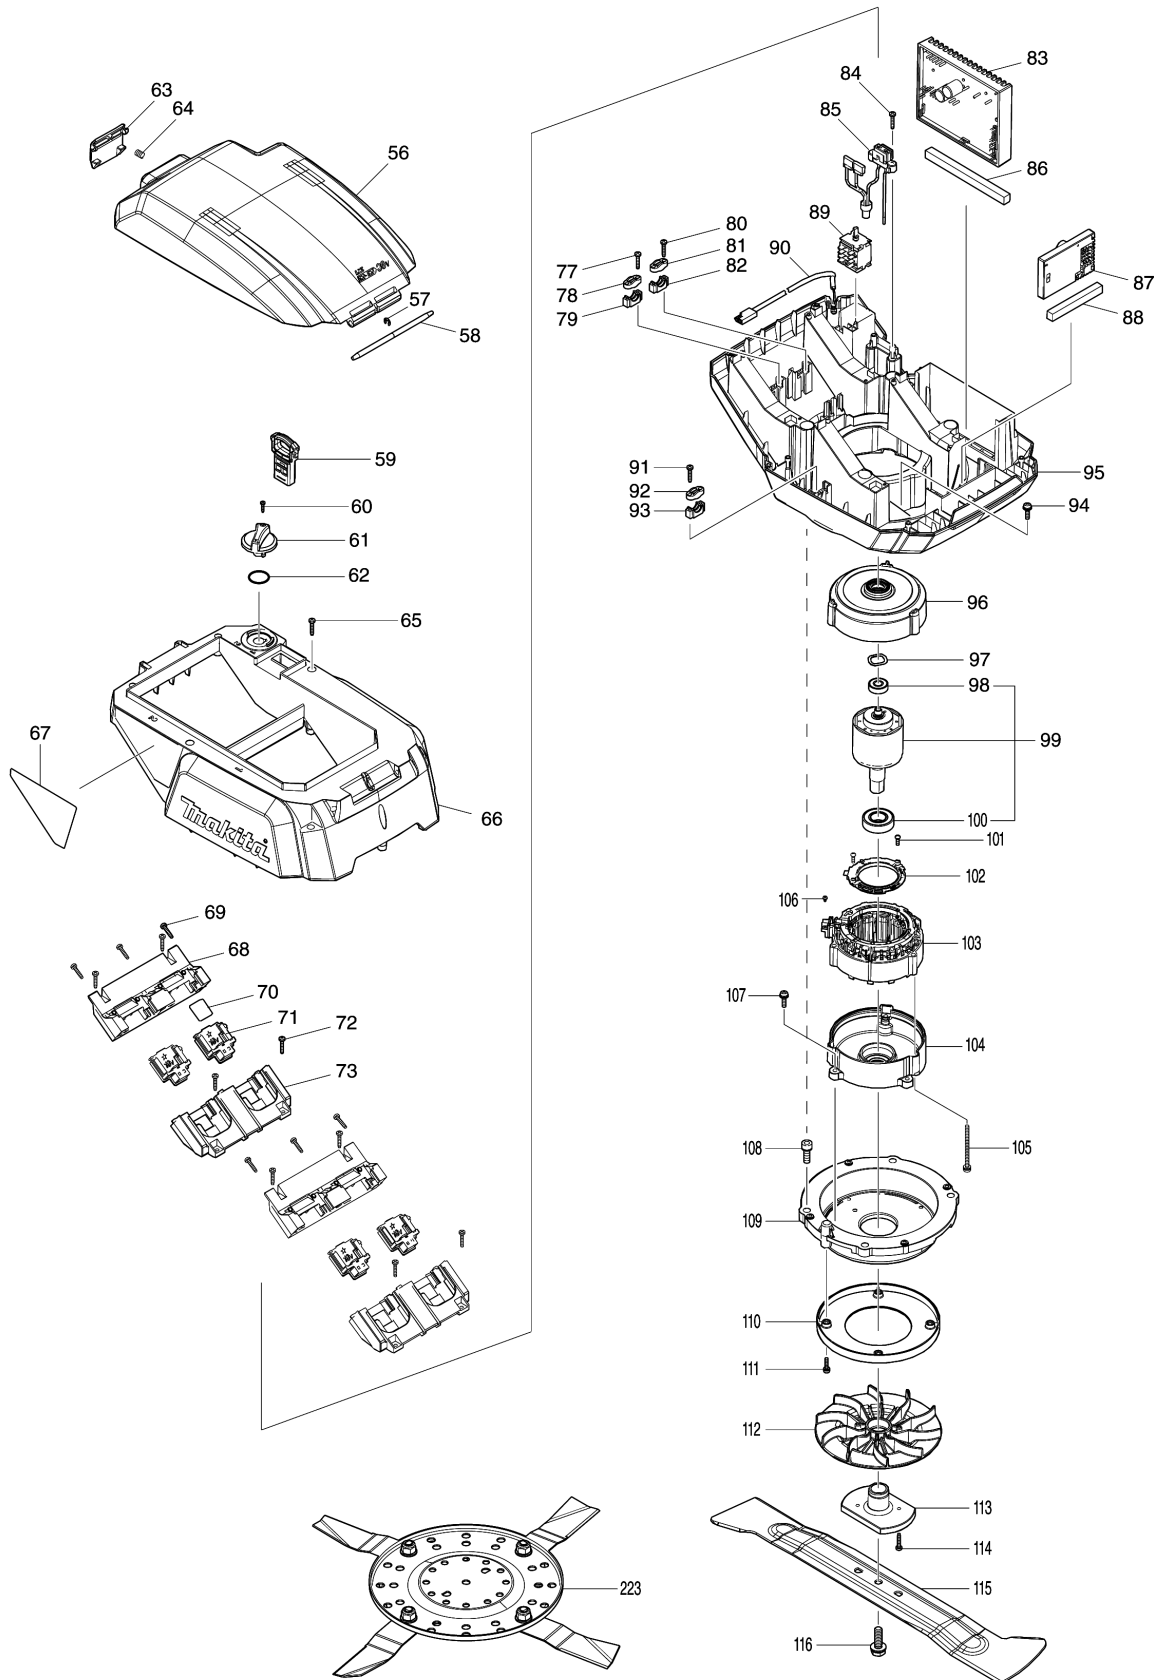

Model No.DLM532 530MM CORDLESS LAWN MOWER