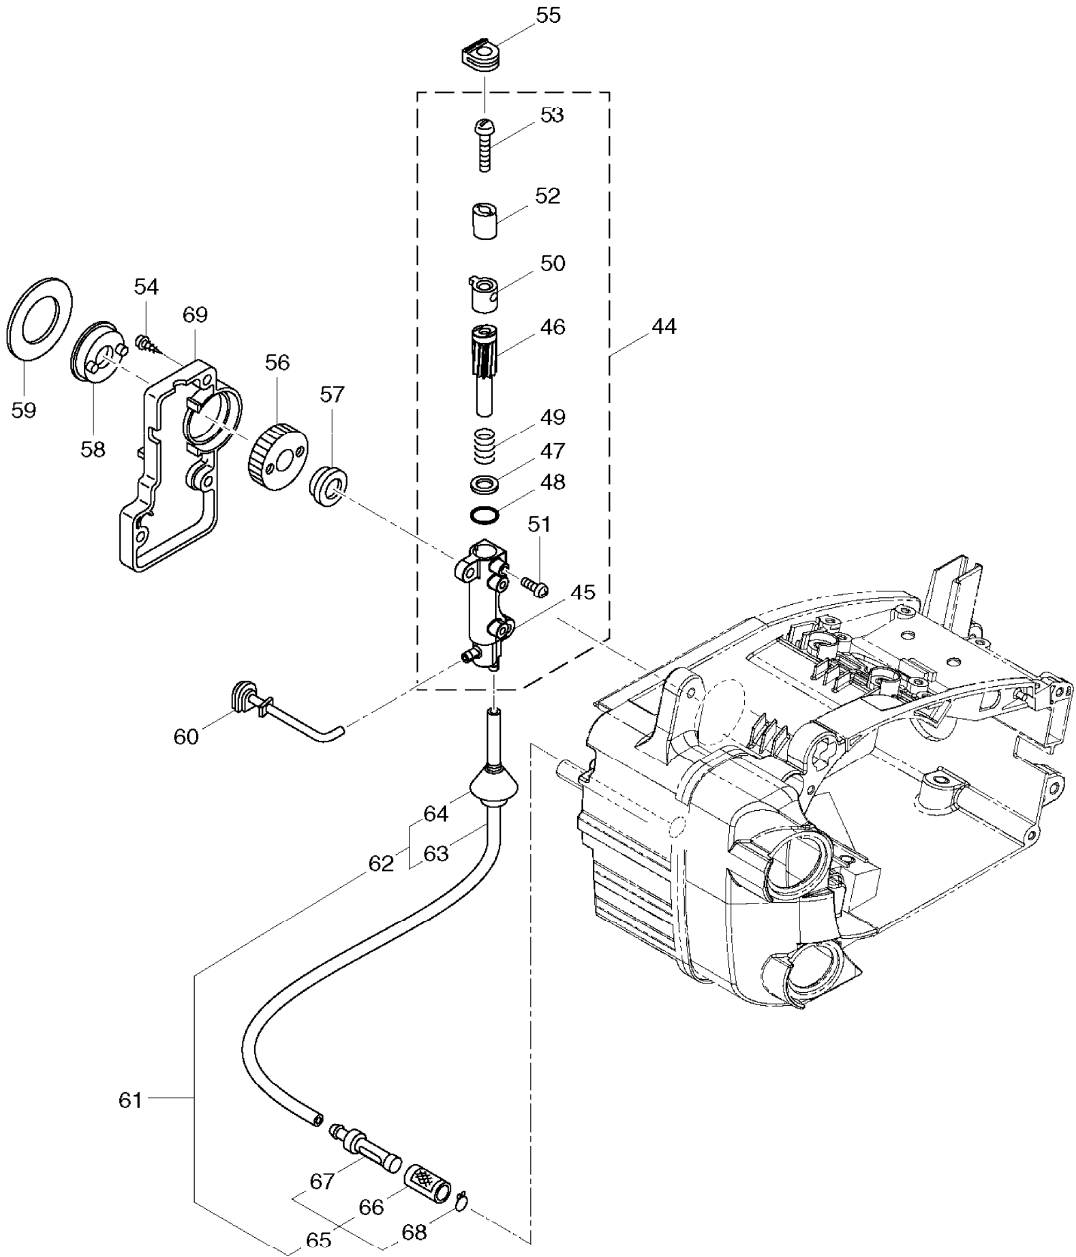

VUES ECLATEES

MODELE EA3100T