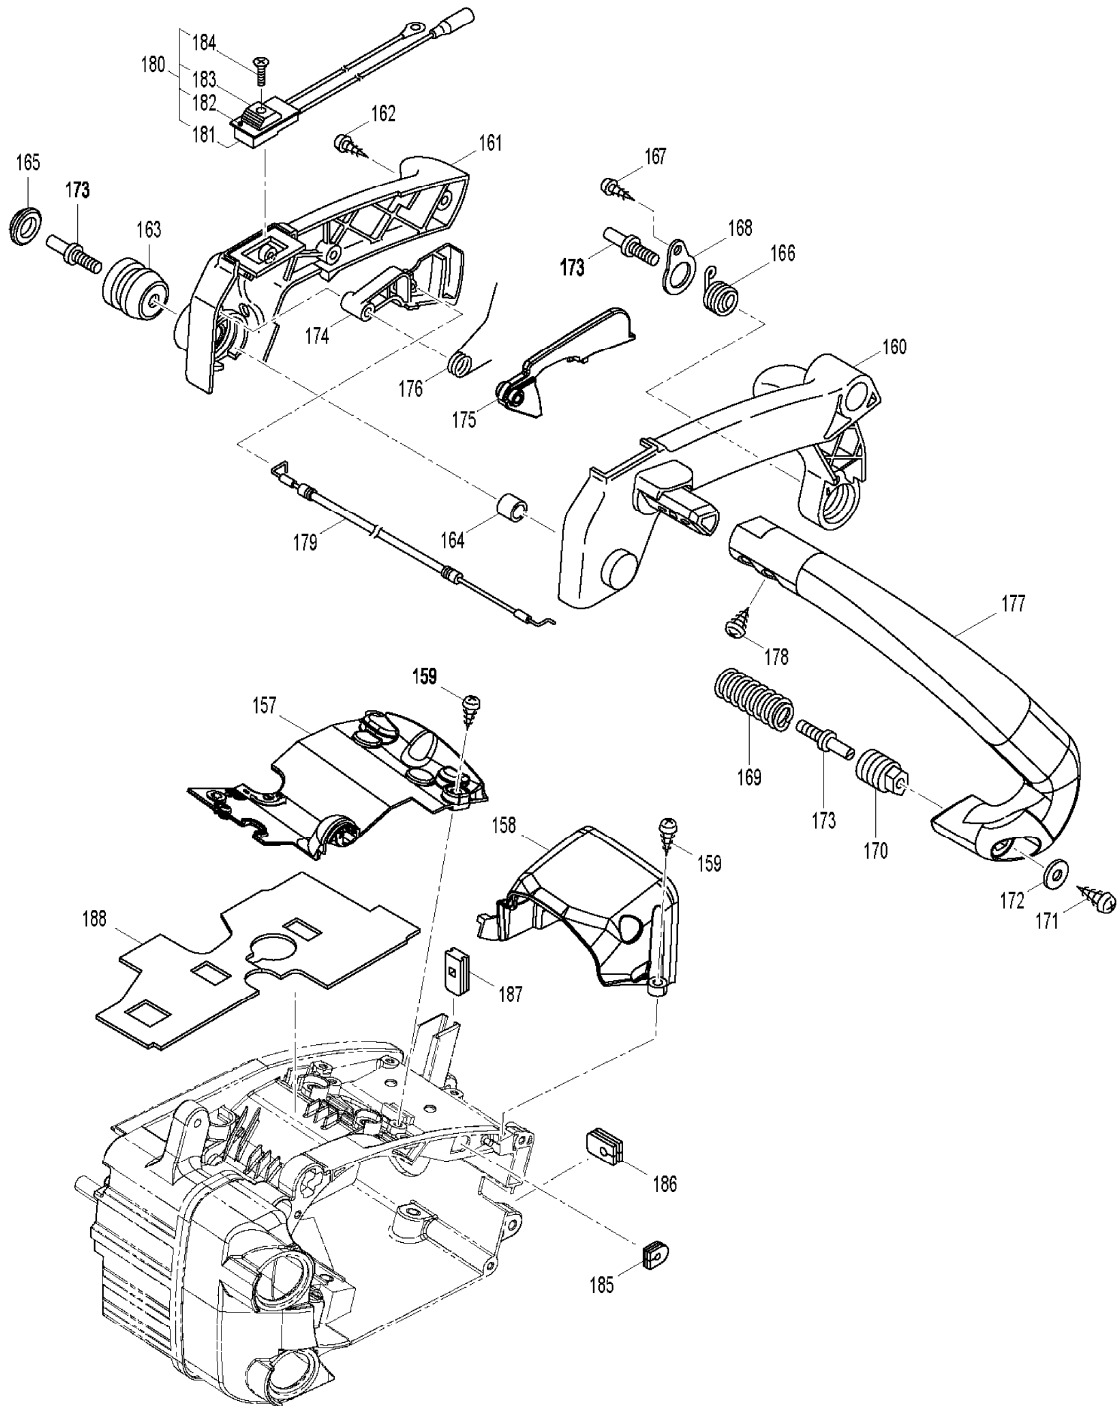

VUES ECLATEES

MODELE EA3100T