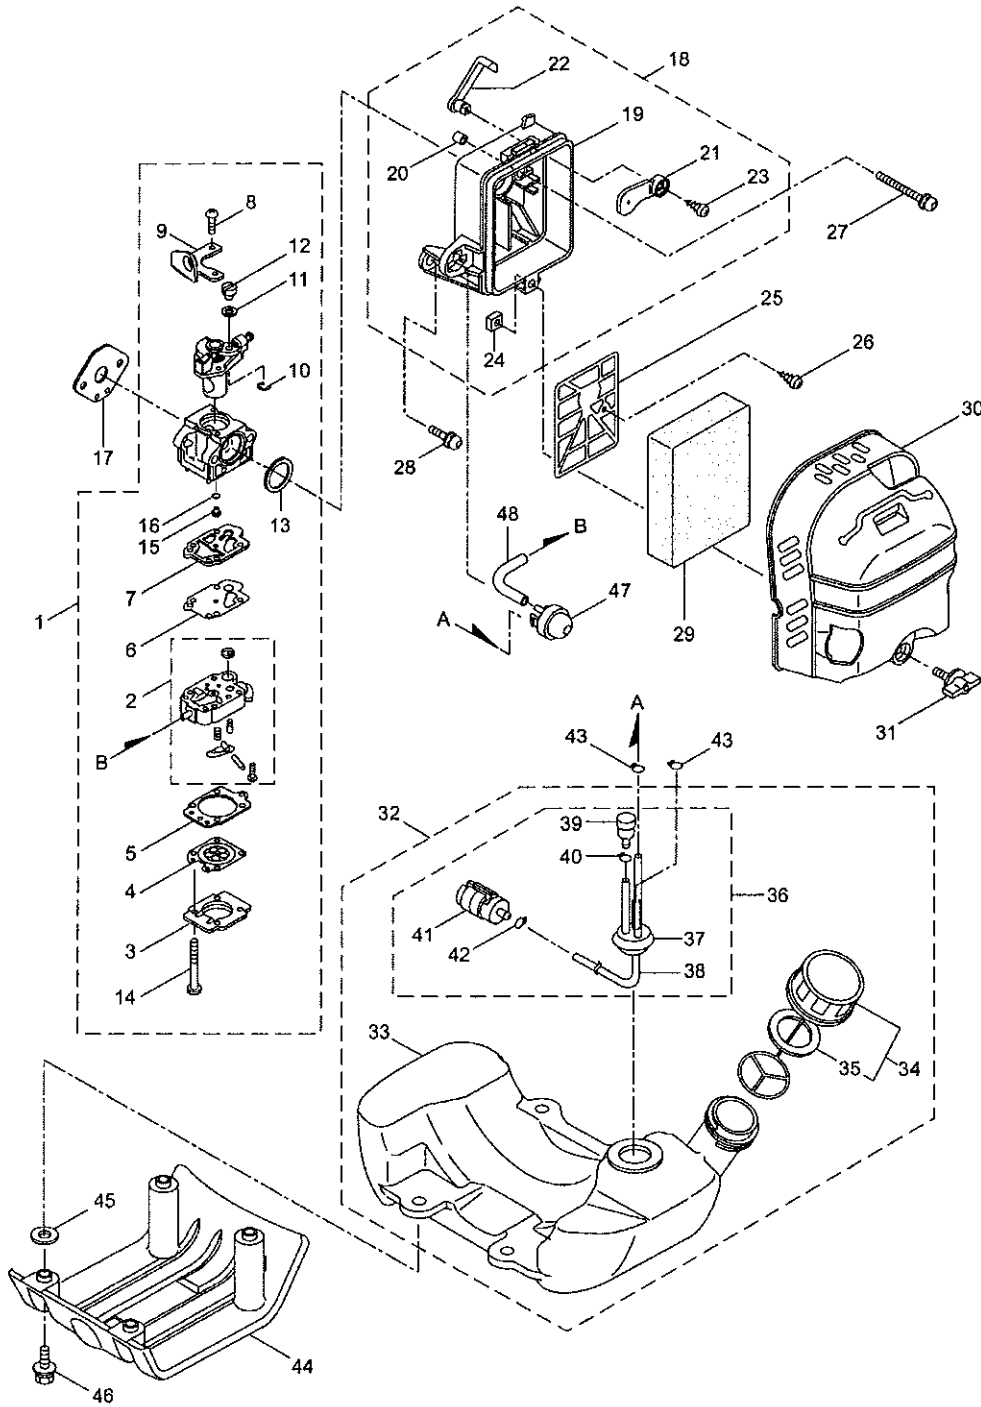

2020/02/25 08:28:17

Model Code 364791 Model Name BC5021H-RS(EU01) Index Name 4. CARBURETOR, FUEL TANK

4. BC5021H-RS(EU01)/BC5021H-RS(1P)
CARBURETOR, FUEL TANK

- 9 -

Status	Position	Parts Number	Parts Name	Unit Quantity	Set Unit Quantity	Remarks	Maker code
	1	289479	CARBURETOR ASSY	1		Incl.2-16	
	2	283124	CARBURETOR BODY	1			
	3	263726	COVER PLATE	1			
	4	283905	DIAPHRAGM METERRING	1			
	5	263727	GASKET	1