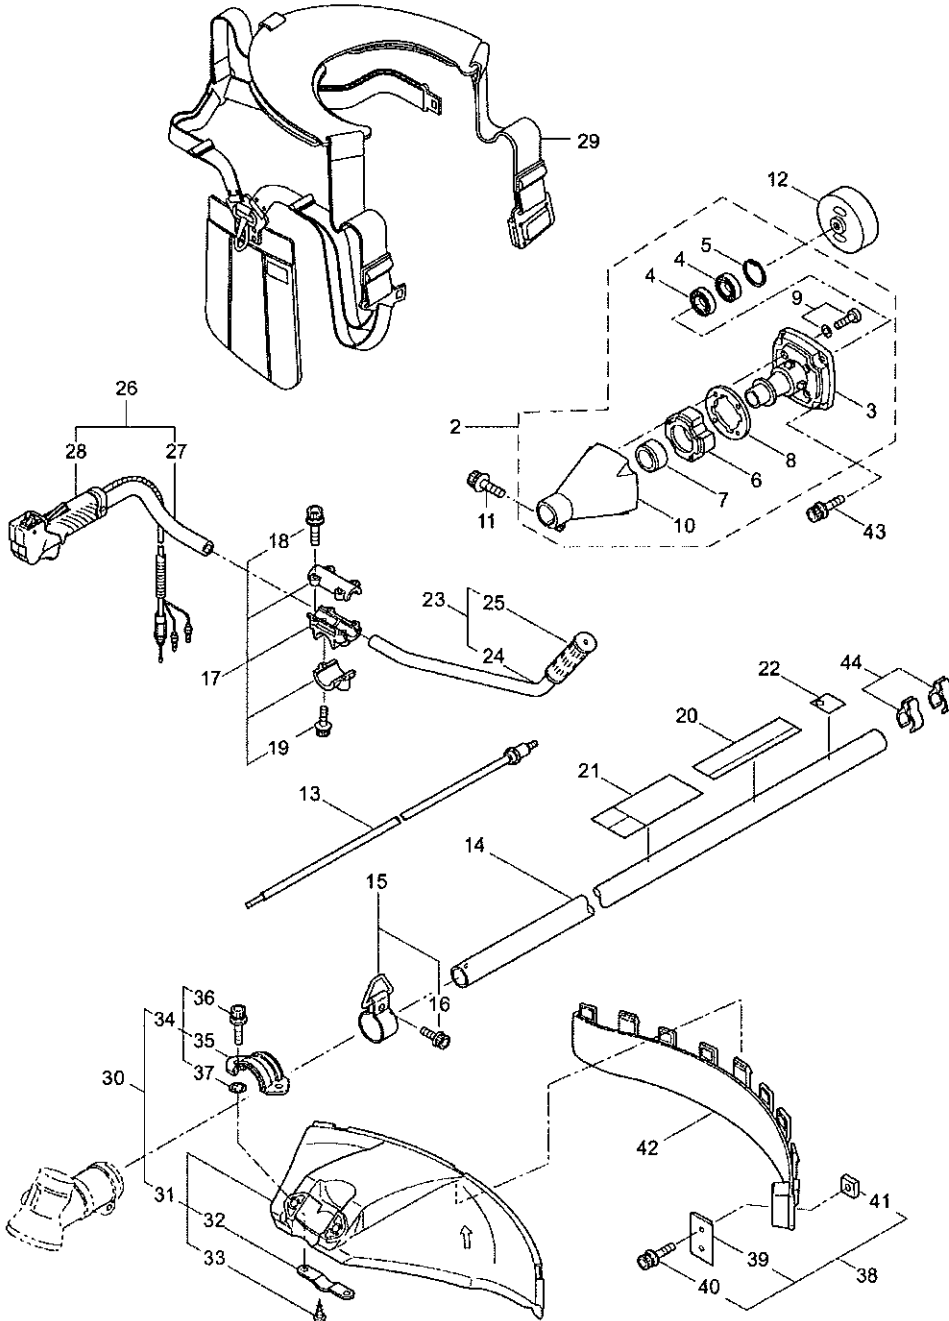

## CONTENTS

1. MAIN BODY .....	1 ~ 2
2. GEARCASE.....	3 ~ 4
3. ENGINE .....	5 ~ 8
4. CARBURETOR, FUEL TANK .....	9 ~ 12
5. ACCESSORIES .....	13 ~ 14

2019. 03.

P/N 524758

2020/02/25 08:27:03

Model Code 364791 Model Name BC5021H-RS(EU01) Index Name 1. MAIN BODY

1. BC5021H-RS(EU01)/BC5021H-RS(1P)  
MAIN BODY

- 1 -

Status	Position	Parts Number	Parts Name	Unit Quantity	Set Unit Quantity	Remarks	Maker code
	1	364791	BC5021H-RS(EU01)	1			
	2	234162	CLUTCH CASE ASSY	1		Incl.3-10	
	3	234143	CASE BEARING	1			
	4	140474	BEARING 6202 ZZ	2		#6202ZZ	
	5	012380	SNAP RING	1		#35	

Status	Position	Parts Number	Parts Name	Unit Quantity	Set Unit Quantity	Remarks	Maker code
	6	217045	BUFFER	1			
	7	217046	BUFFER	1			
	8	217047	WASHER	1			
	9	092033	SCREW	4	10	M5x15	
	10	227728	OUTER TUBE ADAPTER	1			
	11	217134	BOLT	1		M6x30	
	12	211203	CLUTCH DRUM	1			
	13	217897	DRIVE SHAFT	1			
	14	217900	OUTER PIPE	1			
	15	231887	HANGING BRACKET ASSY	1		Incl.16	
	16	261762	SCREW	1		M5x14	
	17	231888	HANDLE BRACKET	1		Incl.18,19	
	18	217138	BOLT	4		M6x25	
	19	217134	BOLT	2		M6x30	
	20	241697	NAME PLATE	1		BC5021H-RS	
	21	223188	CAUTION MARK	1			
	22	225379	LABEL	1		117dBA	
	23	228398	HANDLE A ASSY	1		Incl.24,25	
	24	228399	HANDLE	1			
	25	226512	GRIP	1			
	26	229762	HANDLE ASSY-LEFT	1		Incl.27,28	
	27	228401	HANDLE	1			
	28	229763	Throttle Lever Assy (229763)	1			
	29	228086	NEW LARK SHOULDER HARNESS	1			
	30	232092	SAFETY COVER	1		Incl.31-37	
	31	231262	SAFETY COVER	1		Incl.32,33	
	32	237364	THREADED BRACKET	1			
	33	221580	SCREW	1	10	4x8	
	34	232093	BRACKET	1		Incl.35-37	
	35	223179	BRACKET	1			
	36	220632	CAP SCREW	2		M6x30	
	37	231704	WASHER	2		6x13xt1.0	
	38	231882	CUTTER ASSY	1		Incl.39-41	
	39	230747	CORD CUTTER	1			
	40	261250	CAP SCREW	1	5	M5x20	
	41	228325	SQUARE NUT	1			
	42	230748	EXTENSION	1			
	43	219113	CAP SCREW	4		M6x20	
	44	219161	WIRE GUIDE	2			