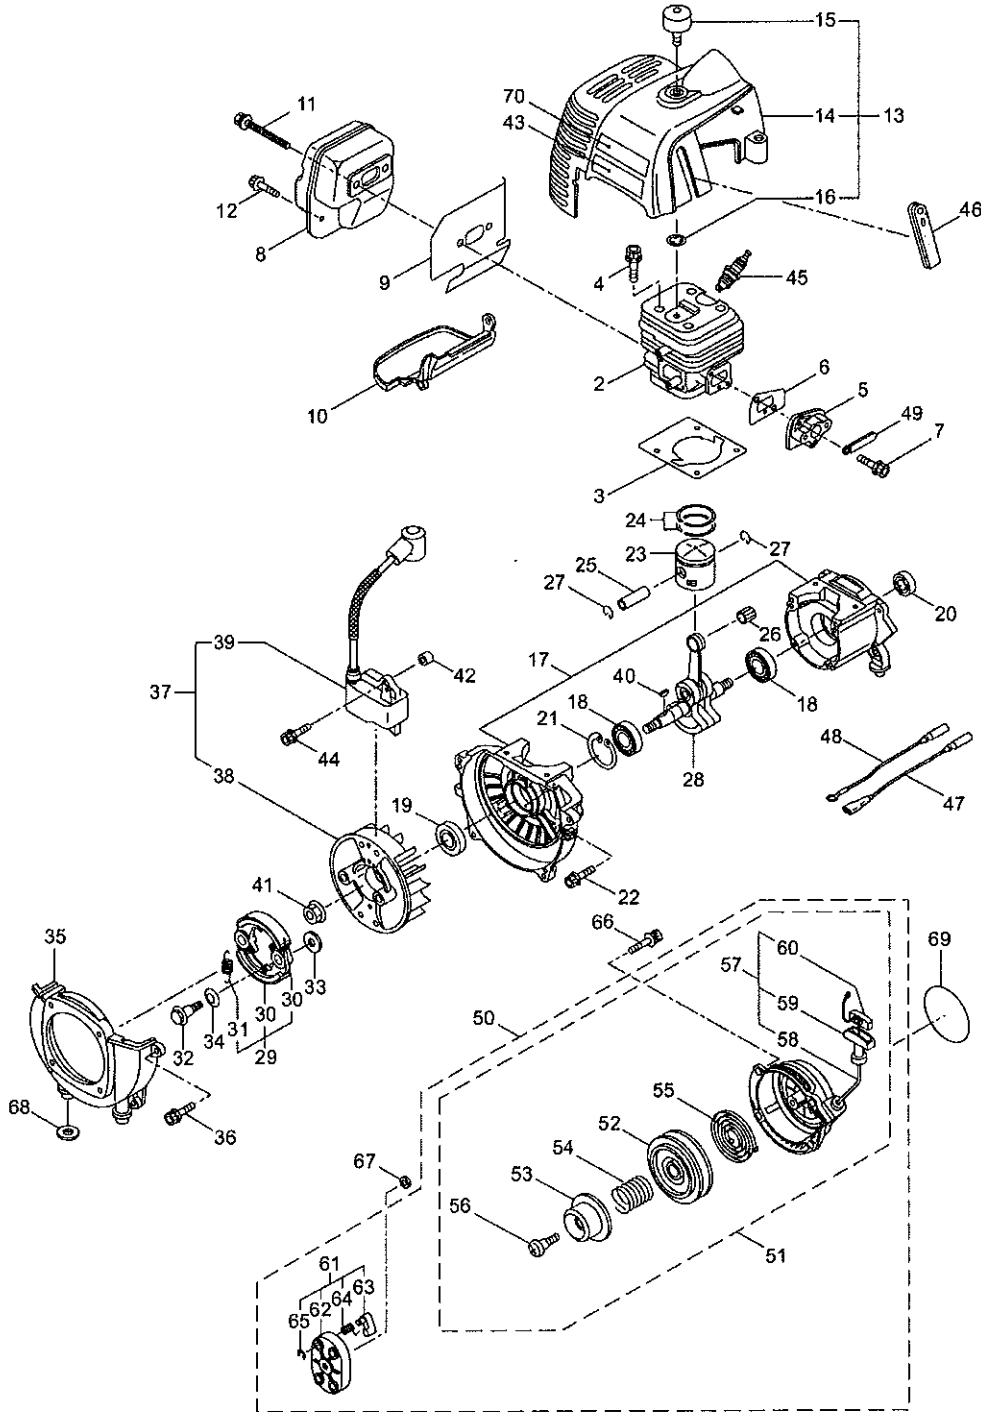

2020/02/25 08:27:48

Model Code 364791 Model Name BC5021H-RS(EU01) Index Name 3. ENGINE

3. BC5021H-RS(EU01)/BC5021H-RS(1P)
ENGINE

- 5 -

Status	Position	Parts Number	Parts Name	Unit Quantity	Set Unit Quantity	Remarks	Maker code
	1	875278	CE500/01(BC5021RS)	1		CE500/01	
	2	288125	SYLINDER COMP	1			
	3	288171	GASKET	1			
	4	261246	CAP SCREW	4	5	M5x25