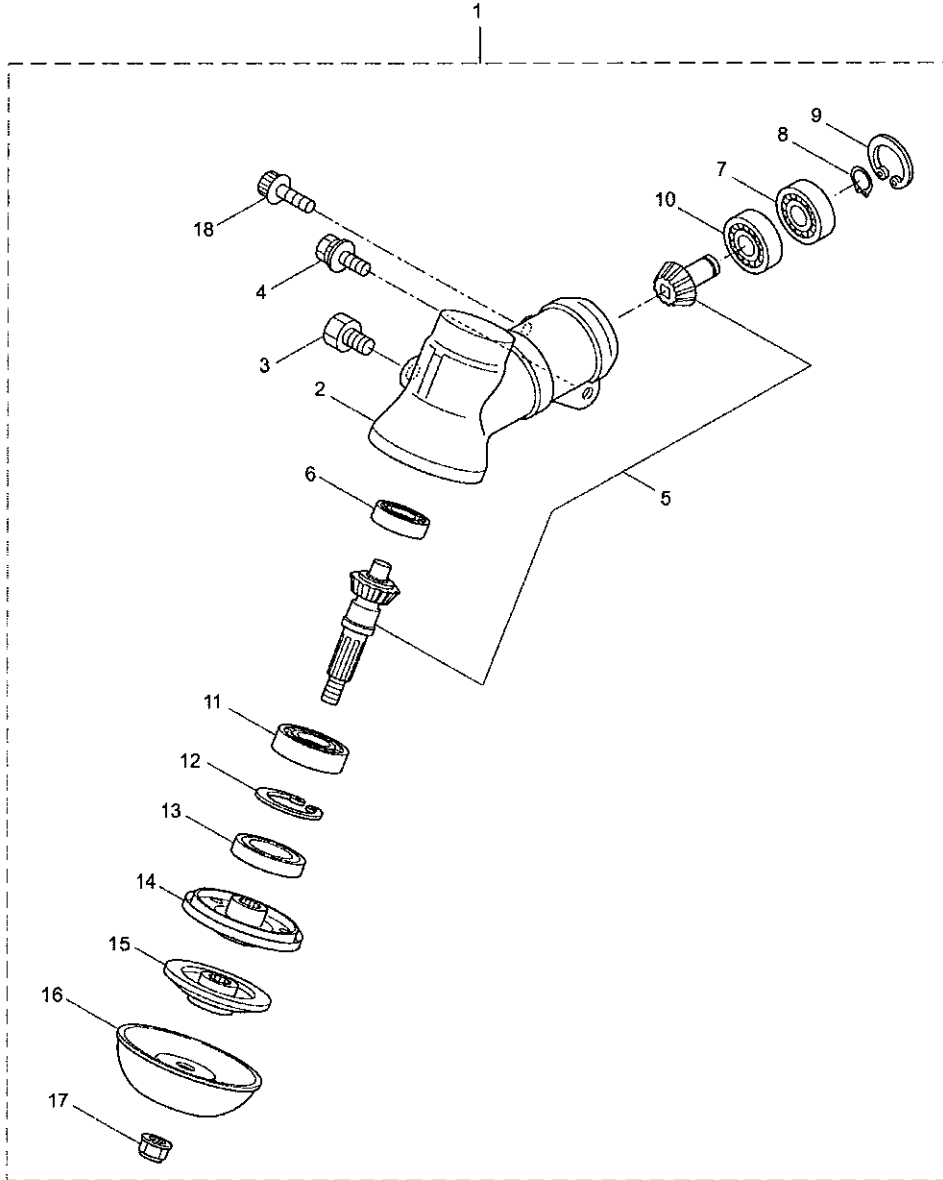

2020/02/25 08:27:26

Model Code 364791

Model Name BC5021H-RS(EU01)

Index Name 2. GEARCASE

2. BC5021H-RS(EU01)/BC5021H-RS(1P)
GEARCASE

- 3 -

Status	Position	Parts Number	Parts Name	Unit Quantity	Set Unit Quantity	Remarks	Maker code
	1	234835	GEAR CASE	1		Incl.2-18	
	2	232833	GEAR CASE	1			
	3	234109	BOLT	1	5	M8x8	
	4	217134	BOLT	1		M6x30	
	5	234349	GEAR SET	1