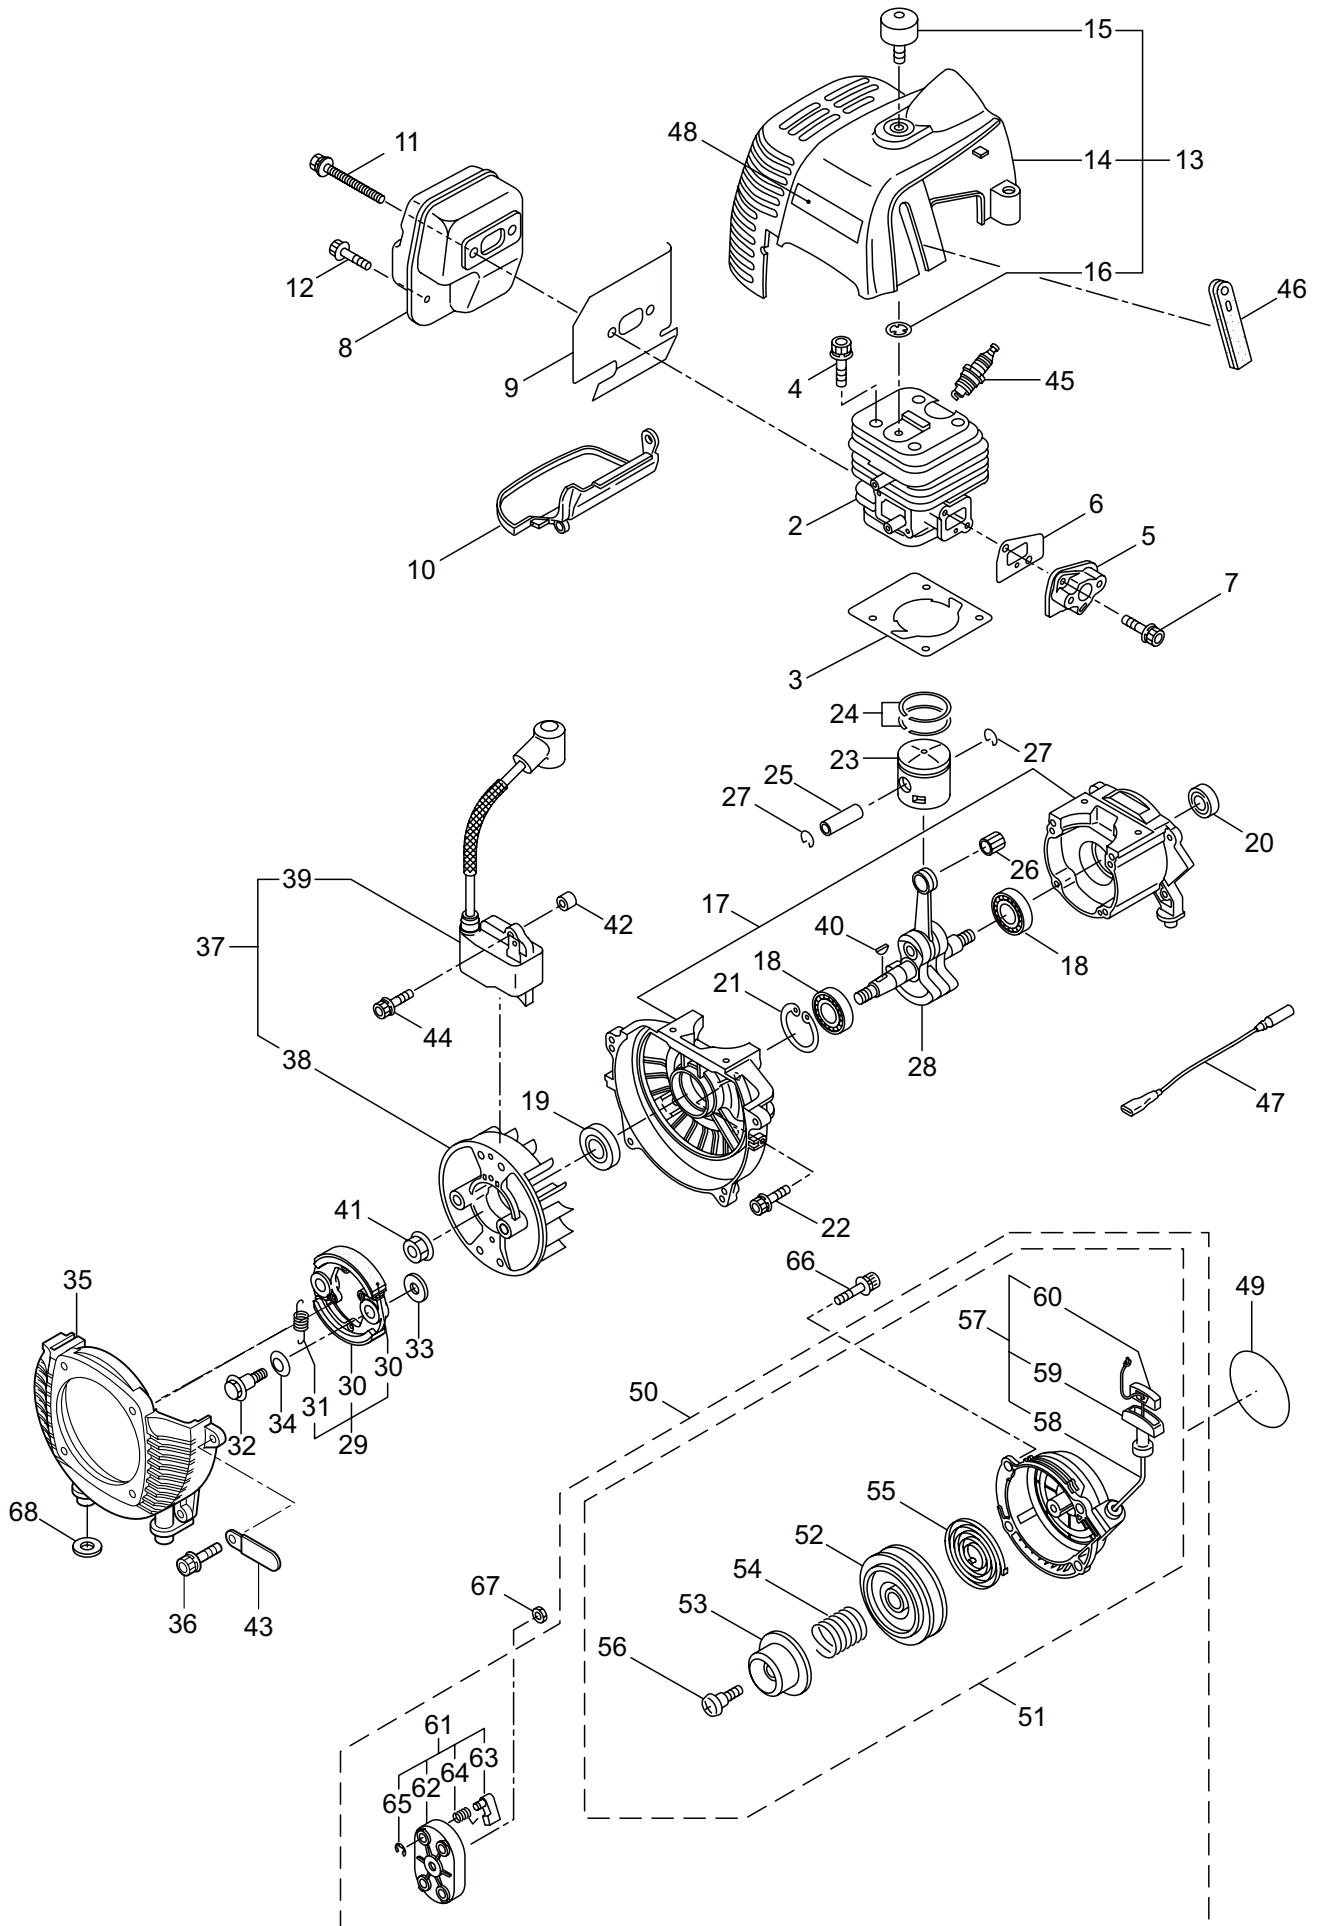

BCV5021
4. ENGINE

Ref. No.	Part No.	Part Name	Q'ty	Remarks
4-46	286988	Grommet	1	
4-47	283735	Wire, Coil	1	
4-48	265694	Label	1	
4-49	246090	Label	1	
4-50	285809	Recoil Starter Ass'y	1	Incl.51-65
4-51	285810	Starter Ass'y	1	Incl.52-60
4-52	286291	Reel	1	
4-53	286292	Cam Plate	1	
4-54	286293	Damper Spring	1	
4-55	280995	Spiral Spring	1	
4-56	286295	Set Screw	1	
4-57	286296	Starter Rope Ass'y	1	Incl.58-60
4-58	286297	Starter Rope	1	3.8x1000
4-59	262633	Starter Grip	1	
4-60	262981	Cap	1	
4-61	285679	Starter Pulley Ass'y	1	Incl.62-65
4-62	285680	Starter Pulley	1	
4-63	285681	Pawl	2	
4-64	285682	Return Spring	2	
4-65	262638	E-Ring	2	
4-66	268940	Screw	4	M5x18
4-67	285736	Nut	1	M8
4-68	285735	Packing	4