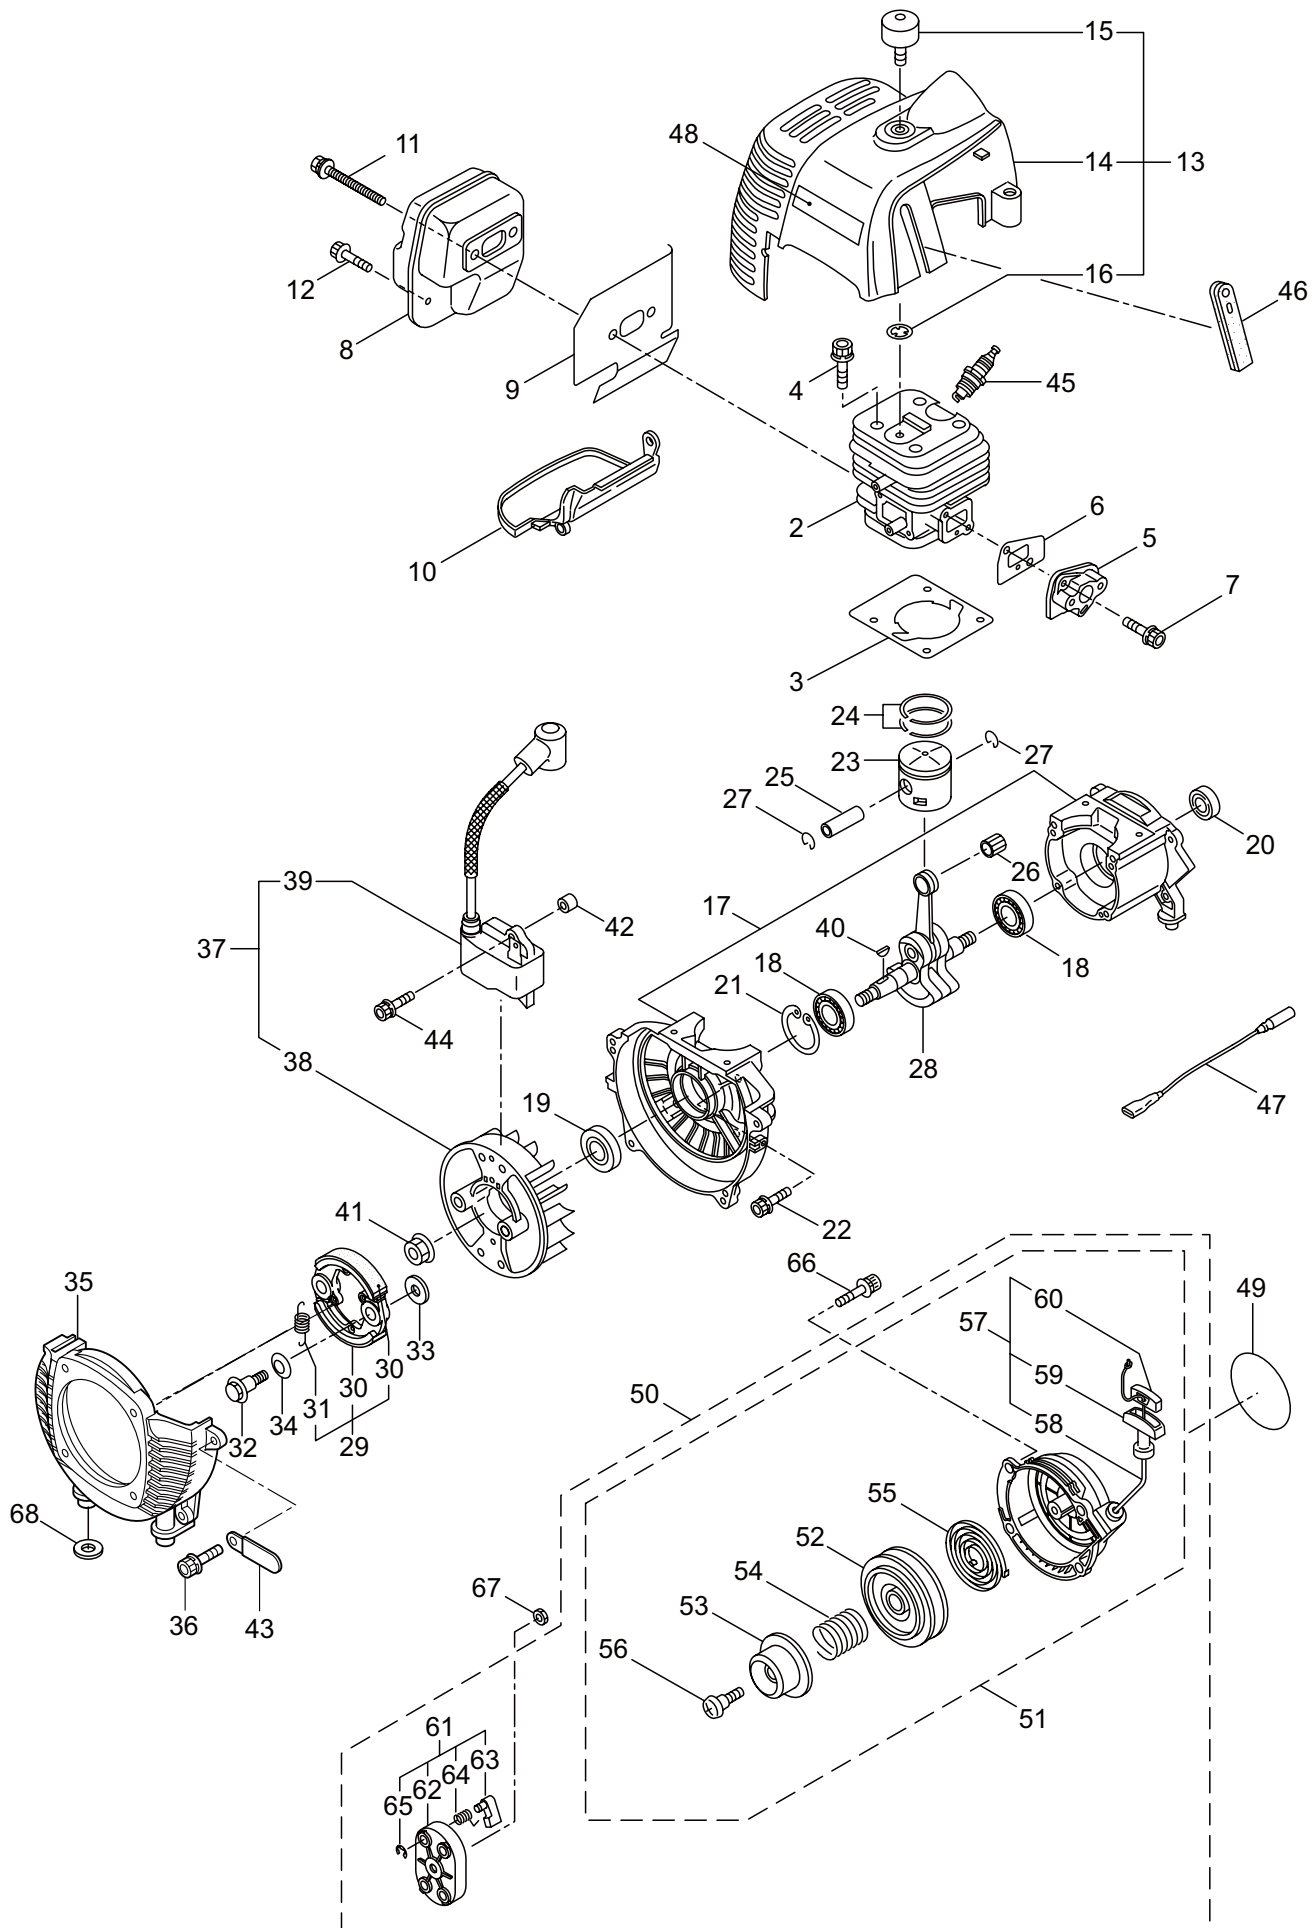

BCV5021
4. ENGINE

Ref. No.	Part No.	Part Name	Q'ty	Remarks
4-1	875304	Engine	1	CE500/02
4-2	288125	Cylinder	1	
4-3	288171	Gasket	1	
4-4	261246	Cap Screw	4	M5x25
4-5	285778	Insulator	1	New gasket required
4-6	285779	Gasket	1	
4-7	265924	Cap Screw	2	M5x25
4-8	288276	Muffler Comp	1	
4-9	285783	Gasket	1	
4-10	285784	Under Cover	1	
4-11	266713	Cap Screw	2	M5x60
4-12	283315	Screw	1	M5x12W-12
4-13	286891	Top Cover Ass'y	1	Incl.14-16
4-14	285786	Top Cover	1	
4-15	285843	Knob	1	
4-16	286362	Washer	1	M6
4-17	288200	Crankcase	1	
4-18	262658	Bearing	2	#6202C3
4-19	246472	Oil Seal	1	
4-20	246471	Oil Seal	1	
4-21	012380	Snap Ring	1	#35
4-22	261612	Cap Screw	4	M5x30
4-23	246091	Piston	1	
4-24	282941	Piston Ring	2	(2)Required
4-25	262749	Piston Pin	1	
4-26	262659	Bearing,Needle	1	KTV111414EG01B2
4-27	262479	Clip,Piston Pin	2	
4-28	285797	Crankshaft/Conn.Rod Ass'y	1	
4-29	286905	Clutch Ass'y	1	Incl.30,31
4-30	286906	Clutch Shoe	2	(2)Required
4-31	286907	Spring, Clutch	1	
4-32	246377	Clutch Bolt	2	M8x1.25
4-33	262683	Washer	2	8x22xt1.2
4-34	262682	Wave Washer	2	
4-35	287145	Fan Cover	1	
4-36	261250	Cap Screw	4	M5x20
4-37	246097	Magneto Ass'y	1	Incl.38,39
4-38	246074	Rotor/Fan	1	
4-39	279547	Ignition Coil Ass'y	1	
4-40	261076	Woodruff Key	1	3x10
4-41	262731	Nut,Rotor	1	M10
4-42	280381	Spacer	2	
4-43	287245	Clamp	1	
4-44	261256	Cap Screw	2	M4x25
4-45	288264	Spark Plug	1	BPMR8Y