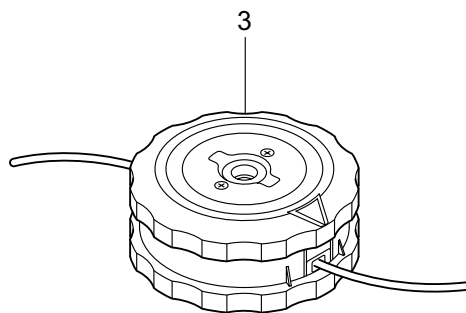

BCV5021
6. ACCESSORIES

Ref. No.	Part No.	Part Name	Q'ty	Remarks
6-1	232905	Mowing Blade	1	305x25.4xt3
6-2	232907	Blade Cover	1	
6-3	239350	Semi-Auto Head (L)	1	
6-4	234586	Box Spanner	1	19x17x(+)
6-5	212300	Lever Handle	1	6x100L
6-6	219433	Wrench	1	5mm
6-7	241718	Instruction Manual	1	FR/IT/DE
6-8	241719	Instruction Manual	1	GB/ES/PT
6-9	241720	Instruction Manual	1	RU/RO/PL
6-10	241721	Instruction Manual	1	NL/HR
6-11	524761	Parts List	1	BCV5021