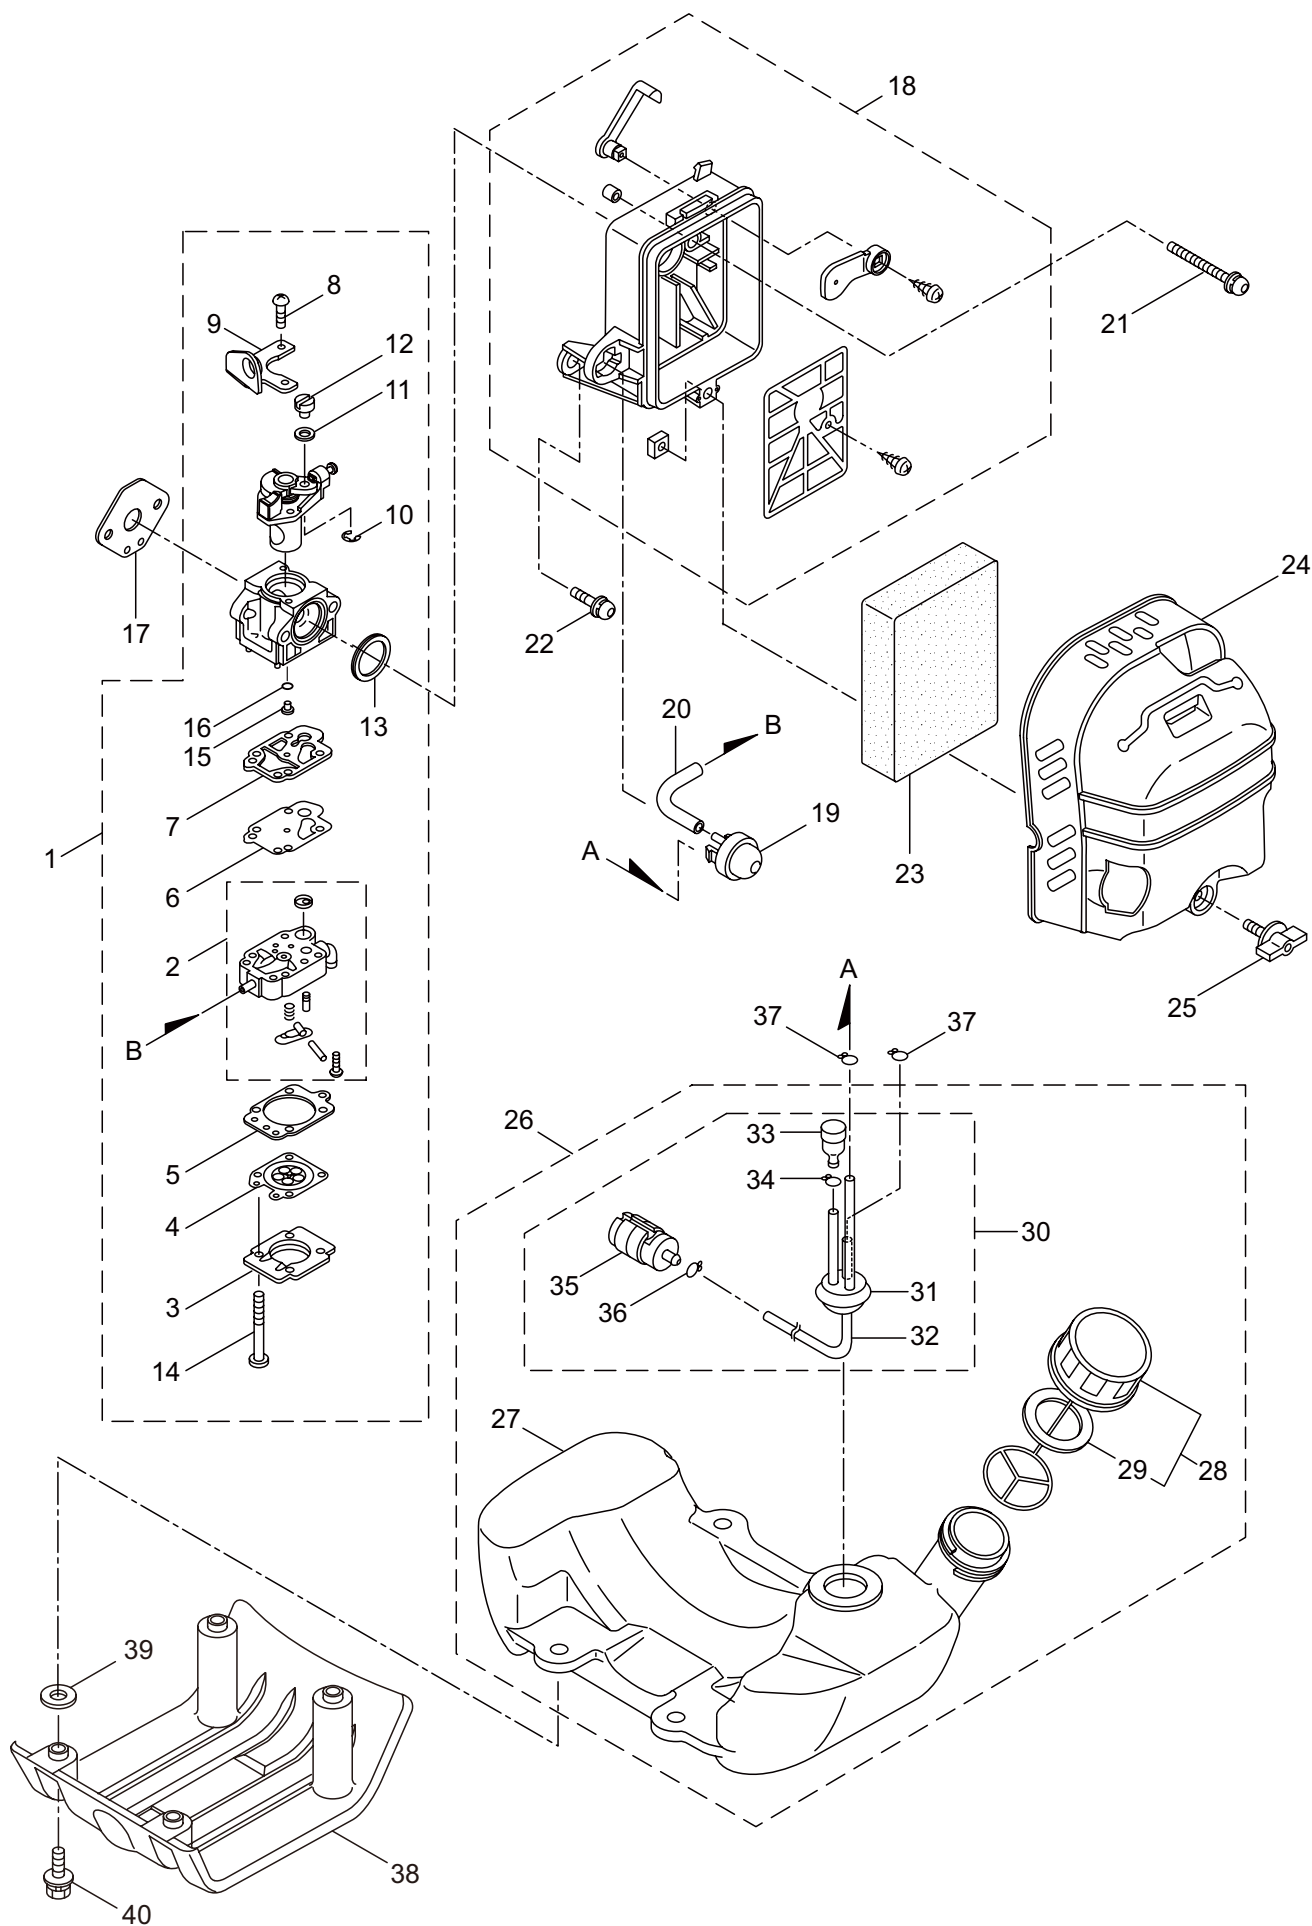

BCV5021

5. CARBURETOR, FUEL TANK

Ref. No.	Part No.	Part Name	Q'ty	Remarks	
5-1	289479	Carburetor Ass'y	1	Incl.2-16	
5-2	283124	Pump Body	1		
5-3	263726	Cover Plate	1		
5-4	283905	Diaphragm, Meterring	1		
5-5	263727	Gasket	1		
5-6	262994	Diaphragm,Fuel Pump	1		
5-7	282576	Gasket	1		
5-8	261875	Screw	2		
5-9	264677	Bracket	1		
5-10	261876	E-Ring	1		
5-11	264678	Washer	1		
5-12	261658	Swivel	1		
5-13	261657	Packing	1		
5-14	263737	Screw	4		
5-15	246486	Main Jet	1		
5-16	261871	O-Ring	1		
5-17	282301	Gasket	1		
5-18	246612	Case A Ass'y	1		
5-19	282299	Pump	1		
5-20	282512	Fuel Pipe	1		
5-21	261814	Cap Screw	2	M5x50	
5-22	264807	Cap Screw	1	M5x16	
5-23	282306	Element	1		
5-24	285814	Cleaner Cover	1		
5-25	279350	Knob	1		
5-26	286893	Fuel Tank Ass'y	1	Incl.27-36	
5-27	286067	Fuel Tank	1		
5-28	275306	Fuel Tank Cap Ass'y	1	Incl.29	
5-29	274875	Gasket	1		
5-30	286794	Fuel Pipe Pick-up Ass'y	1	Incl.31-36	
5-31	268065	Grommet	1		
5-32	262649	Fuel Pipe	1		
5-33	261590	Breather	1		
5-34	261117	Clip	1		
5-35	247107	Fuel Filter Ass'y	1		
5-36	261117	Clip	1		
5-37	261117	Clip	2		
5-38	285819	Stand	1		
5-39	285735	Packing	4		
5-40	281714	Cap Screw	4		M5x20