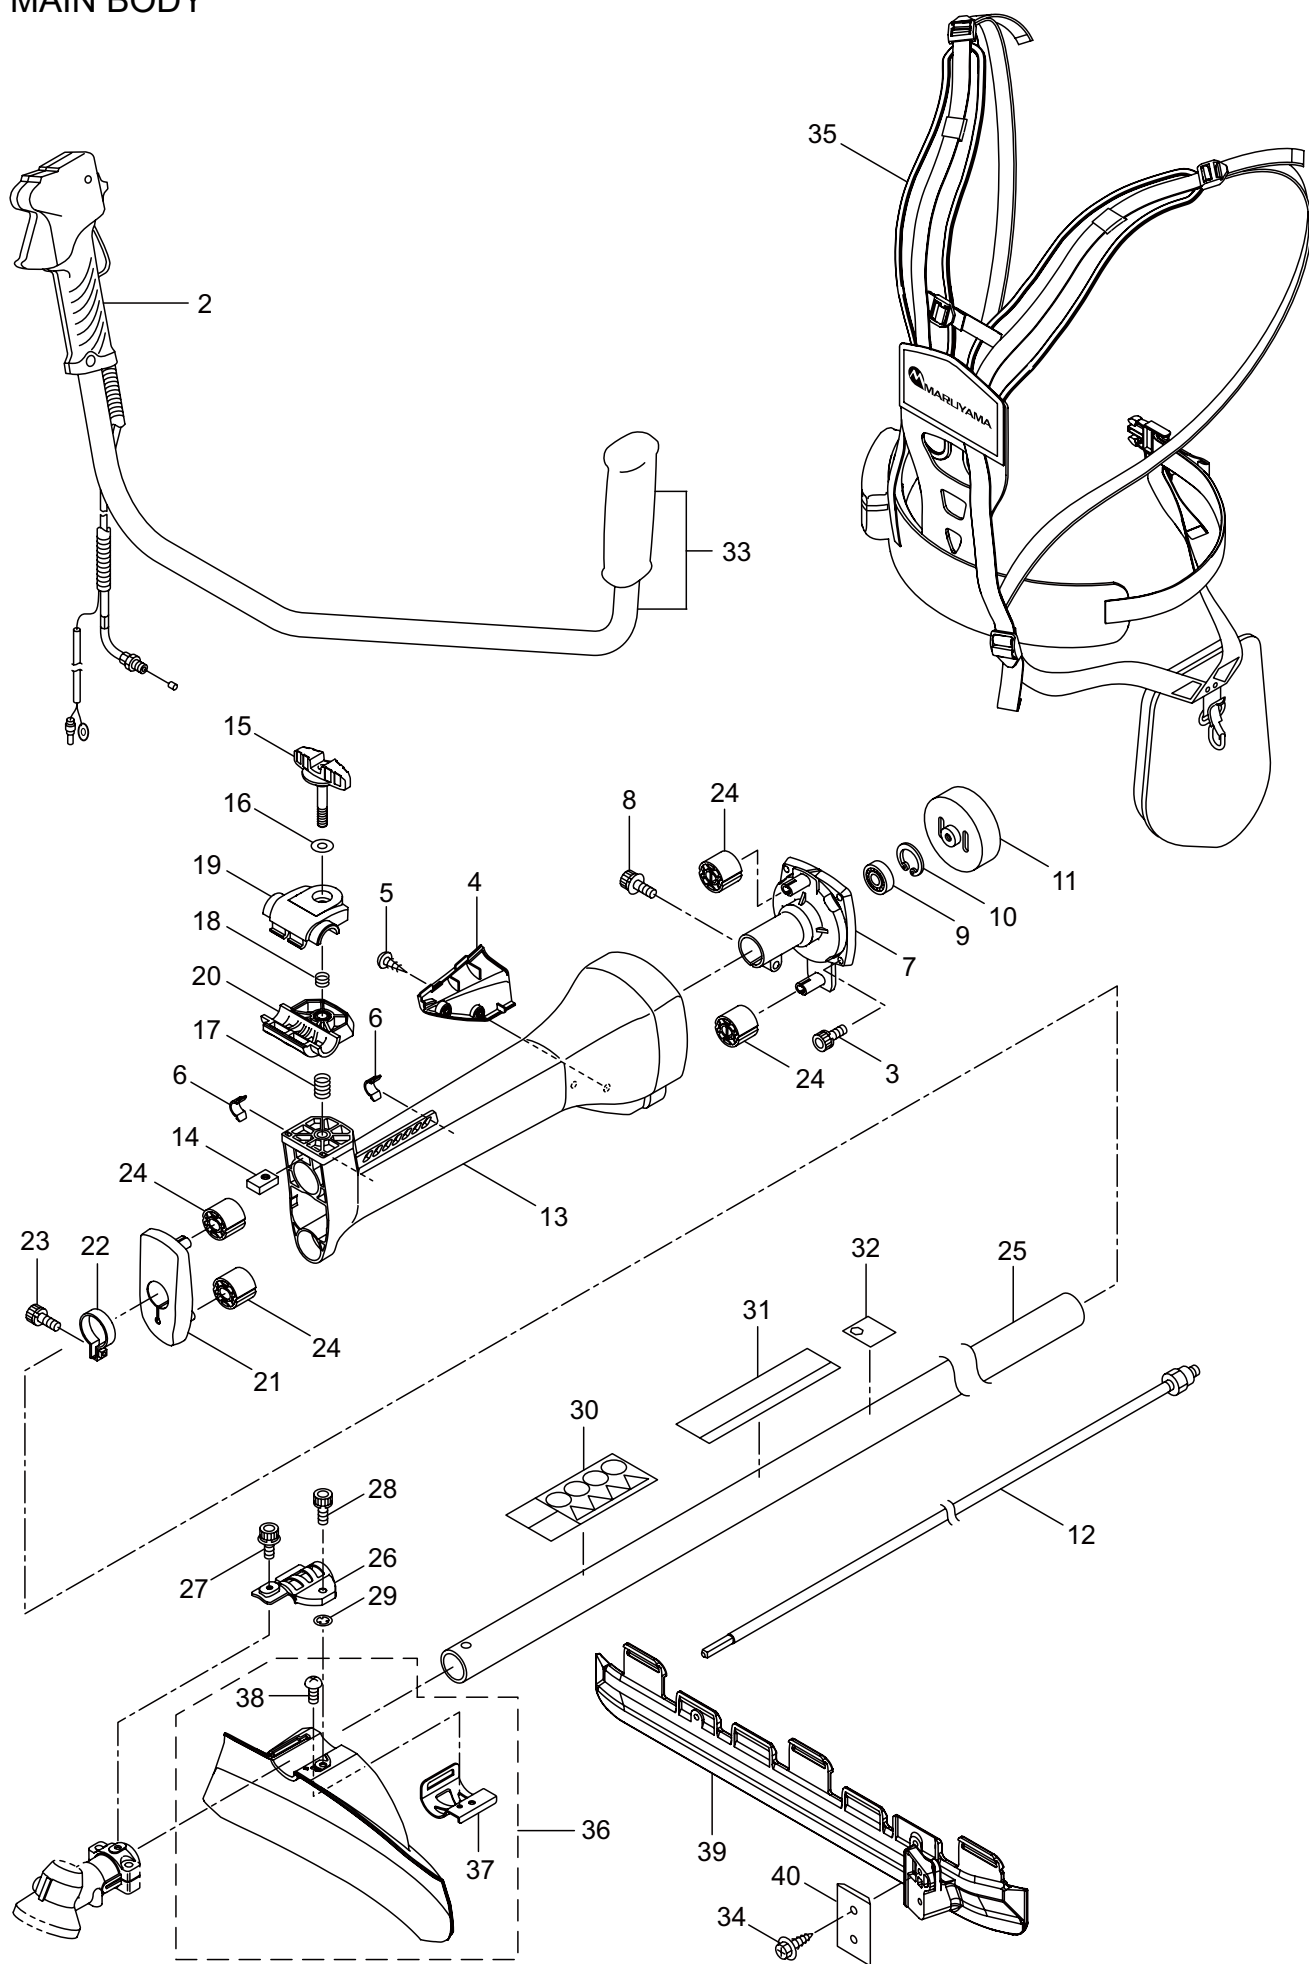

2. MAIN BODY

Ref. No.	Part No.	Part Name	Q'ty	Remarks
2-1	364796	BCV5021	1	
2-2	232908	Throttle Trigger	1	
2-3	219113	Cap Screw	4	M6x20
2-4	231909	Cover	1	
2-5	280144	Tapping Screw	2	
2-6	231910	Clip	2	
2-7	231920	Clutch Case	1	
2-8	217138	Bolt	1	M6x25
2-9	140474	Bearing	1	#620ZZ
2-10	012380	Snap Ring	1	#35
2-11	230704	Clutch Drum Comp	1	78xM8
2-12	230703	Driveshaft	1	8x1572L
2-13	231906	Body	1	
2-14	231911	Nut	1	M8 17x25x8
2-15	231912	Knob	1	
2-16	127216	Washer	1	M8
2-17	231913	Spring	1	15.6x25.5L
2-18	231914	Spring	1	13.8x15L
2-19	231915	Bracket A	1	
2-20	231916	Bracket B	1	
2-21	231917	Bracket	1	
2-22	231918	Band	1	t2.0
2-23	219113	Cap Screw	1	M6x20
2-24	231919	Bushing	4	
2-25	231923	Driveshaft Tube	1	
2-26	231997	Plate	1	
2-27	261607	Cap Screw	1	M5x16
2-28	271437	Screw	1	M6x20
2-29	231704	Washer	1	6x13xt1.0
2-30	223188	Label	1	
2-31	241717	Label	1	BCV5021
2-32	225379	Label	1	117dBA
2-33	234635	Handle Ass'y	1	
2-34	232689	Screw	2	M5x16
2-35	234477	Hanging Strap Ass'y	1	
2-36	234593	Safety Cover Ass'y	1	Incl.37,38
2-37	231993	Plate	1	
2-38	233364	Screw	1	4x8
2-39	234999	Cover Extension	1	
2-40	230747	String Cutter	1	

BCV5021
4. ENGINE

Ref. No.	Part No.	Part Name	Q'ty	Remarks
4-46	286988	Grommet	1	
4-47	283735	Wire, Coil	1	
4-48	265694	Label	1	
4-49	246090	Label	1	
4-50	285809	Recoil Starter Ass'y	1	Incl.51-65
4-51	285810	Starter Ass'y	1	Incl.52-60
4-52	286291	Reel	1	
4-53	286292	Cam Plate	1	
4-54	286293	Damper Spring	1	
4-55	280995	Spiral Spring	1	
4-56	286295	Set Screw	1	
4-57	286296	Starter Rope Ass'y	1	Incl.58-60
4-58	286297	Starter Rope	1	3.8x1000
4-59	262633	Starter Grip	1	
4-60	262981	Cap	1	
4-61	285679	Starter Pulley Ass'y	1	Incl.62-65
4-62	285680	Starter Pulley	1	
4-63	285681	Pawl	2	
4-64	285682	Return Spring	2	
4-65	262638	E-Ring	2	
4-66	268940	Screw	4	M5x18
4-67	285736	Nut	1	M8
4-68	285735	Packing	4	