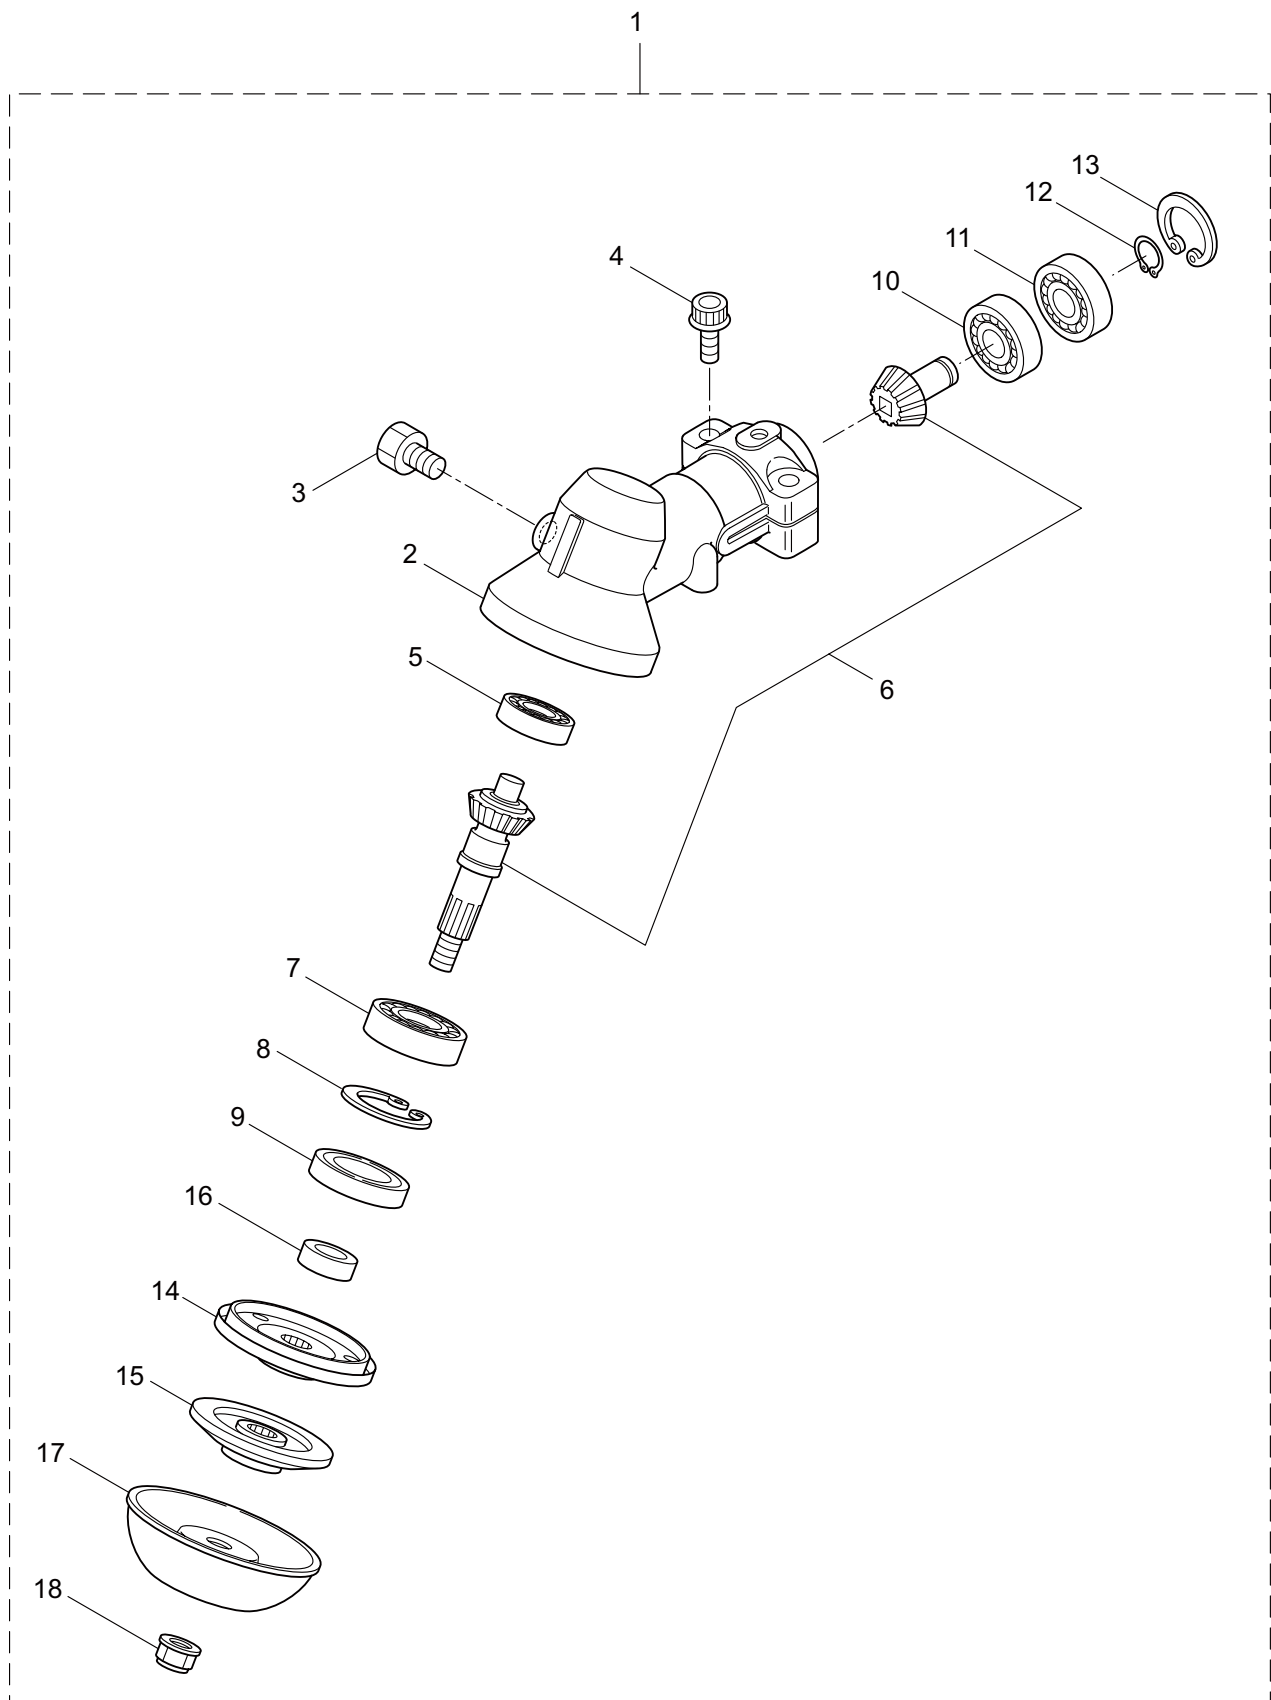

BCV5021
3. GEAR CASE

Ref. No.	Part No.	Part Name	Q'ty	Remarks
3-1	232060	Gearcase Ass'y	1	Incl.2-18
3-2	232045	Gearcase	1	
3-3	234109	Bolt	1	M8x8
3-4	232059	Cap Screw	2	M6x25
3-5	014490	Bearing	1	#6000
3-6	234833	Gear Set	1	
3-7	012544	Bearing	1	#6202
3-8	012380	Snap Ring	1	#35
3-9	232049	Oil Seal	1	D21355
3-10	014490	Bearing	1	#6000
3-11	106933	Bearing	1	#6000Z
3-12	014210	Snap Ring	1	#10
3-13	054676	Snap Ring	1	#26
3-14	234508	Bracket A Ass'y	1	
3-15	234509	Bracket B	1	
3-16	234510	Collar	1	15x21x8
3-17	232053	Stabilizer	1	
3-18	232061	Blade Locking Nut	1	M12x1.25