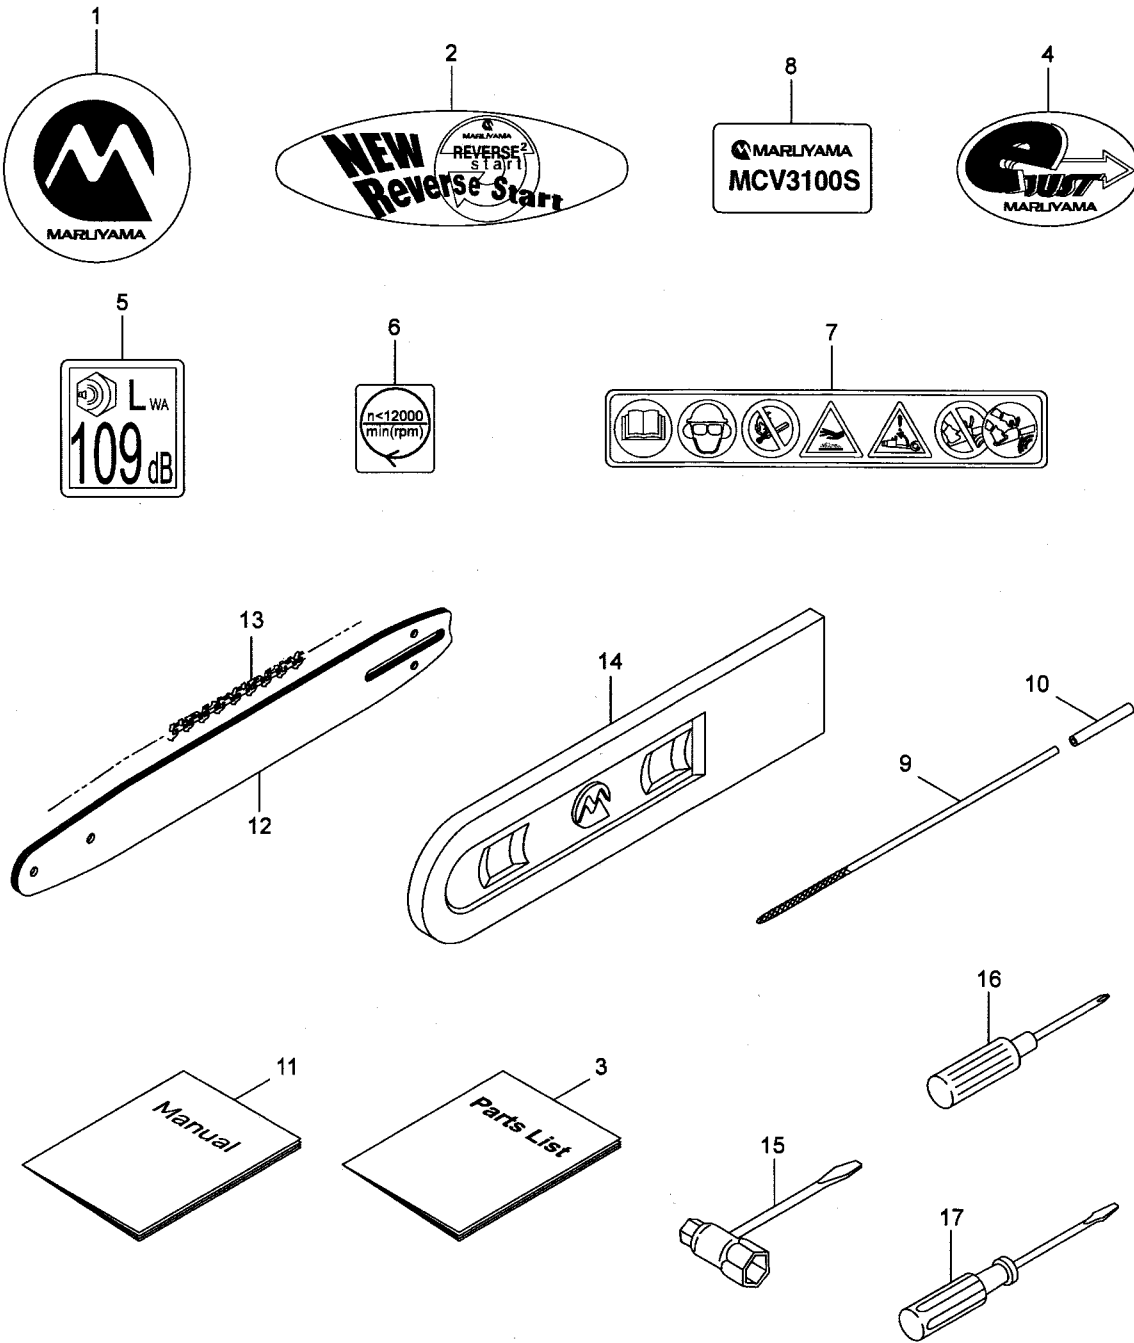

8. MCV3100S
ACCESSORIES

Ref.No.	Part No.
8-1	287256
8-2	287255
8-3	523092
8-4	287160
8-5	287394
8-6	287616
8-7	287161
8-8	287391
8-9	285729
8-10	285730
8-11	287528
8-12	286828
8-13	286827
8-14	286840
8-15	285731
8-16	285732
8-17	286865