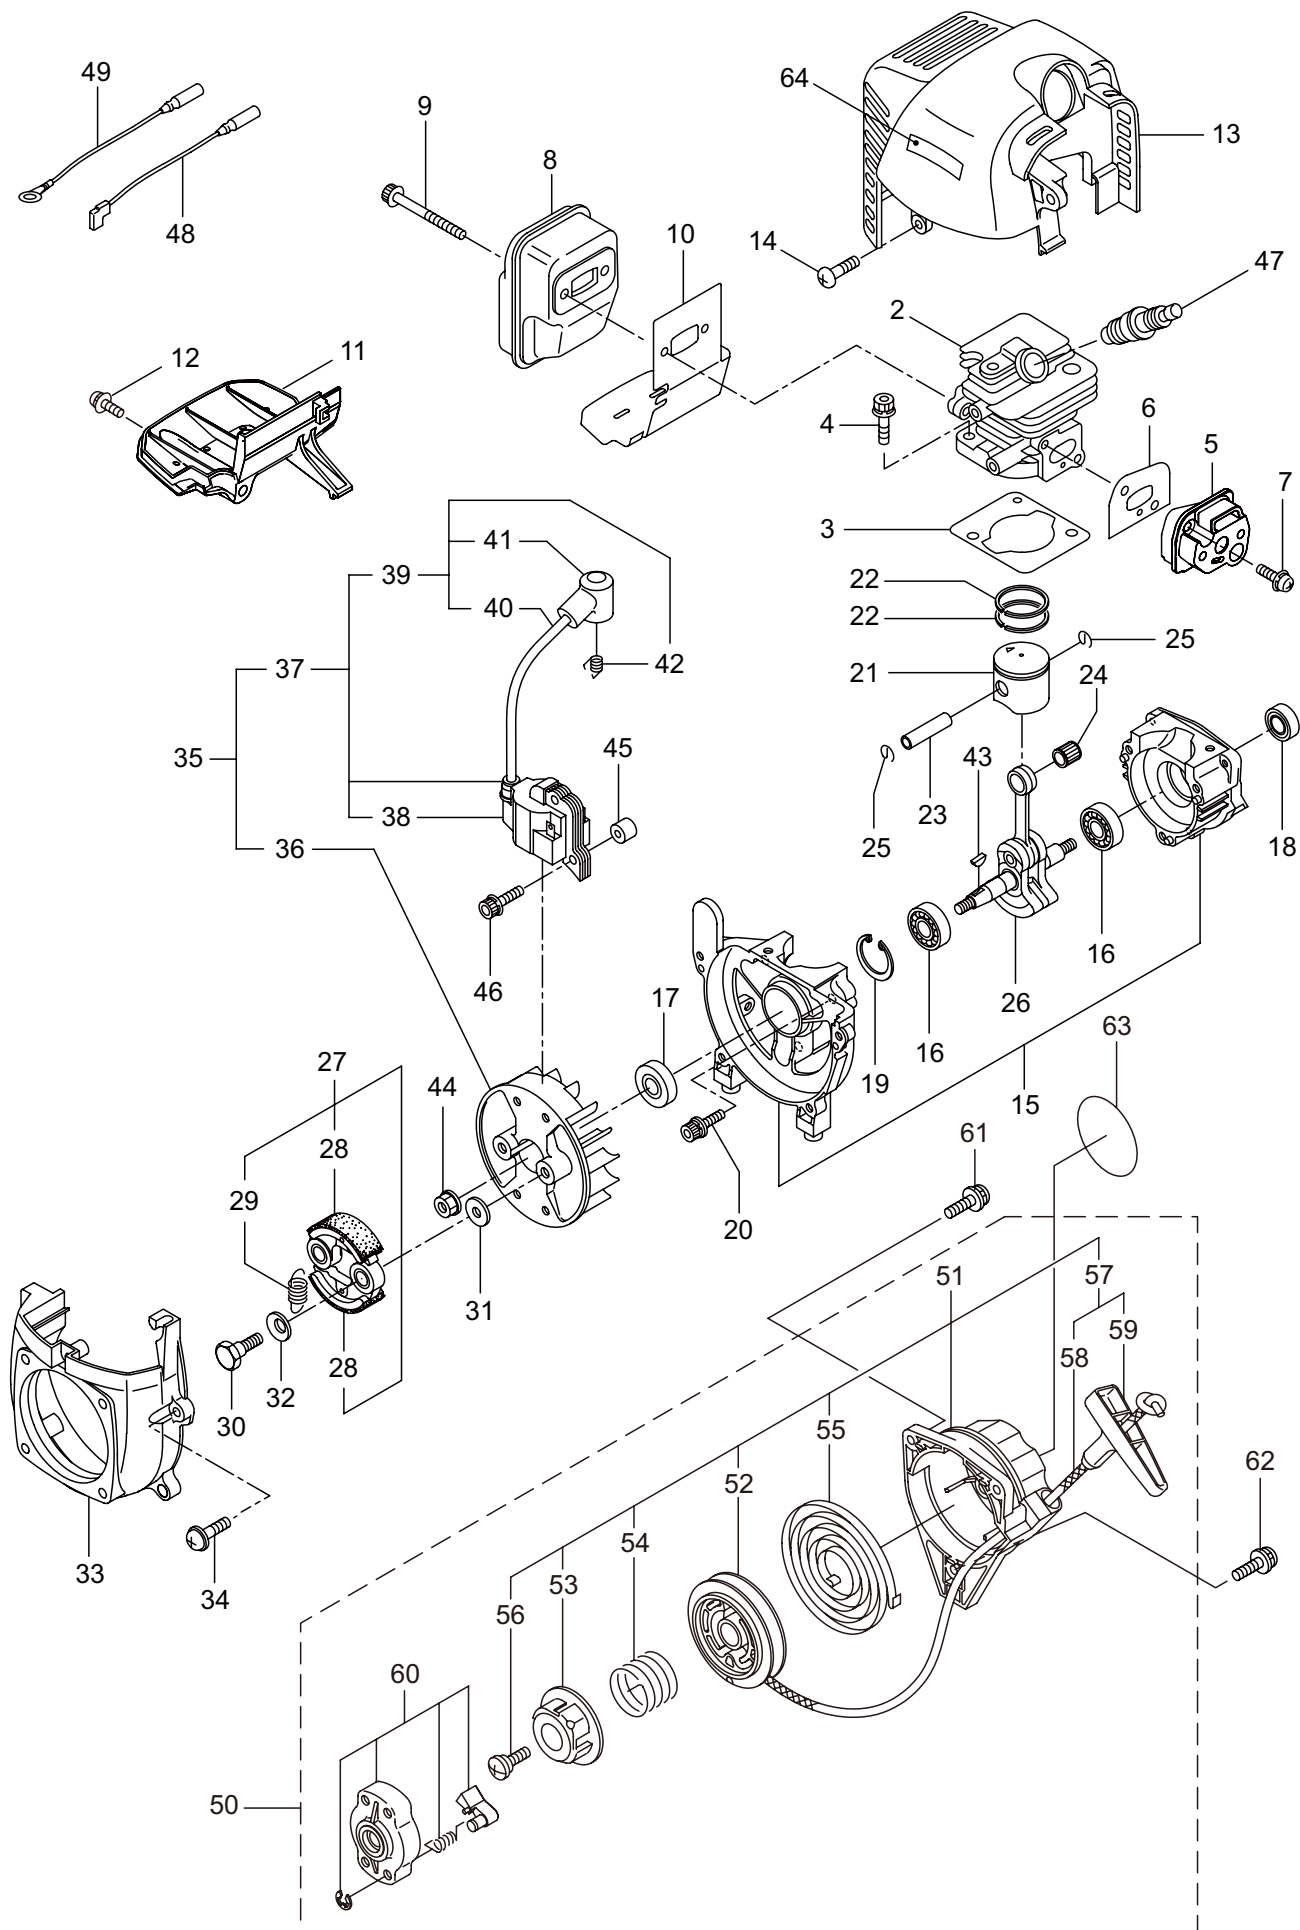

Ref. No.	Part No.	Part Name	Q'ty	Remarks
3-1	234082	Pruner Head Ass'y	1	Incl.2-35
3-2	231855	Gearcase A	1	
3-3	227990	Bearing	1	#608
3-4	231856	Gear Shaft	1	
3-5	231857	Gear	1	
3-6	231858	Worm Wheel	1	
3-7	231859	Pinion Shaft	1	
3-8	227992	Bearing	1	#609
3-9	227993	Bearing	1	#609Z
3-10	228477	Snap Ring	1	#9
3-11	140270	Snap Ring	1	#24
3-12	231860	Oil Pump	1	
3-13	231861	Seal	1	
3-14	231862	Screw	2	
3-15	231863	Pipe, Oil	1	
3-16	231864	Strainer	1	
3-17	234084	Gearcase B	1	
3-18	227991	Bearing	1	#6001DDU
3-19	231866	Sprocket	1	
3-20	231867	Washer	1	
3-21	231868	Bolt	1	M6x15
3-22	125588	Bolt	1	M6x30
3-23	234085	Screw	1	M4x30
3-24	231870	Adjuster	1	
3-25	231871	Bolt	4	M5x12
3-26	234086	Oil Tank Ass'y	1	Incl.27
3-27	231873	Breather	1	
3-28	231874	Tank Cap Ass'y	1	
3-29	092580	Bolt	2	M5x12
3-30	231875	Chain Cover Comp	1	
3-31	126756	Nut	1	M6
3-32	089819	Bolt	1	M6x8
3-33	261246	Cap Screw	1	M5x25
3-34	215993	Cap Screw	1	M5x10
3-35	234087	Chain Cover	1	
3-36	234088	Guide Bar	1	
3-37	289536	Chain	1	

PP2430
4. ENGINE