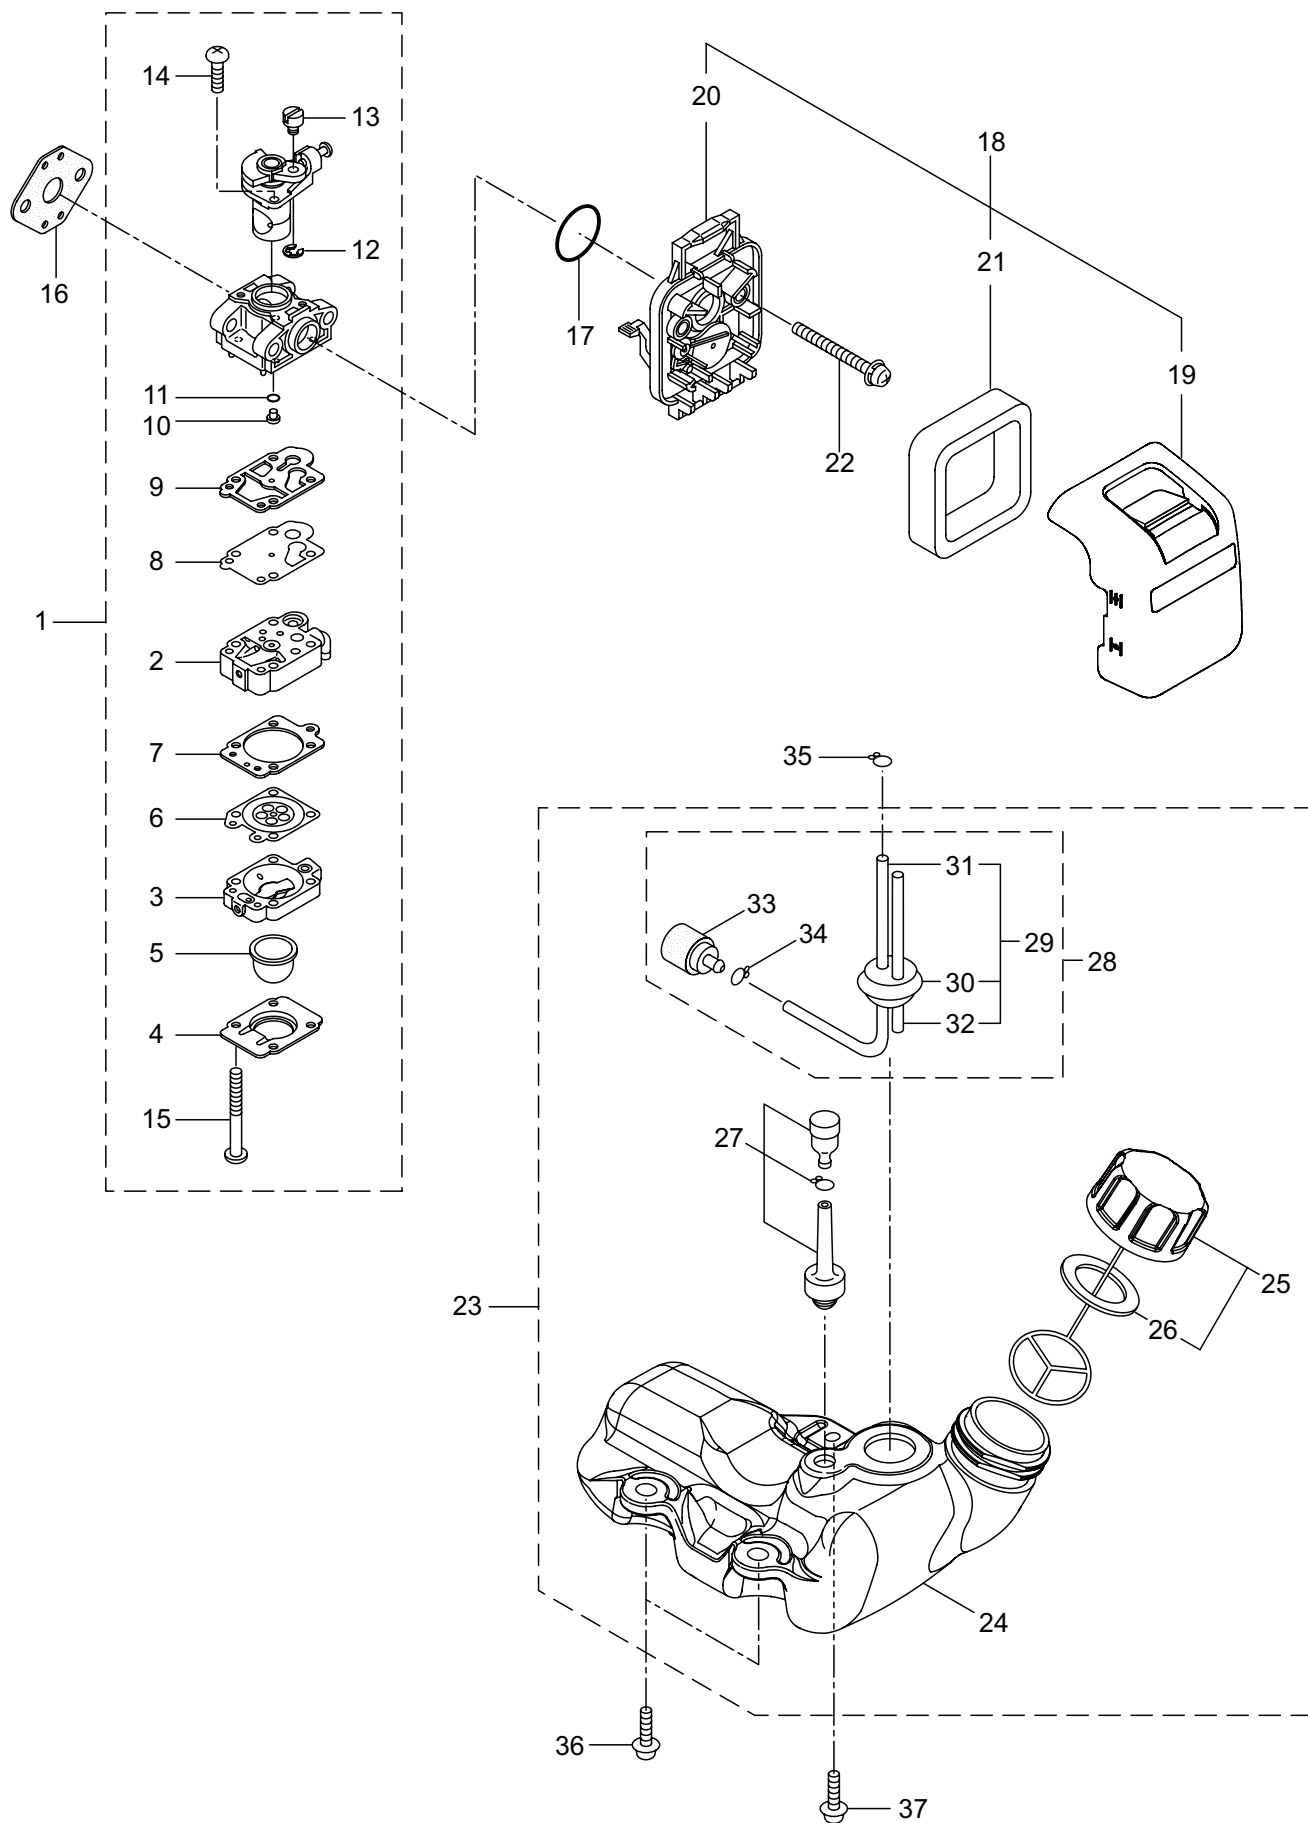

Ref. No.	Part No.	Part Name	Q'ty	Remarks
4-46	261256	Cap Screw	2	M4x25
4-47	288264	Spark Plug	1	BPMR8Y
4-48	267492	Lead	1	130L
4-49	282880	Wire, Lead	1	
4-50	282404	Recoil Starter Ass'y	1	Incl.51-60
4-51	282405	Recoil Ass'y	1	Incl.52-59
4-52	283411	Reel	1	
4-53	283412	Cam Plate	1	
4-54	280930	Spring	1	
4-55	280931	Spiral Spring	1	
4-56	267213	Screw	1	
4-57	280932	Starter Rope Ass'y	1	Incl.58,59
4-58	280933	Starter Rope	1	
4-59	267219	Starter Grip	1	
4-60	280934	Starter Pawl Ass'y	1	
4-61	280489	Screw	2	M4x20
4-62	269833	Screw	1	M4x16
4-63	278100	Label	1	PP2430
4-64	284587	Label	1	

PP2430

5. CARBURETOR, FUEL TANK