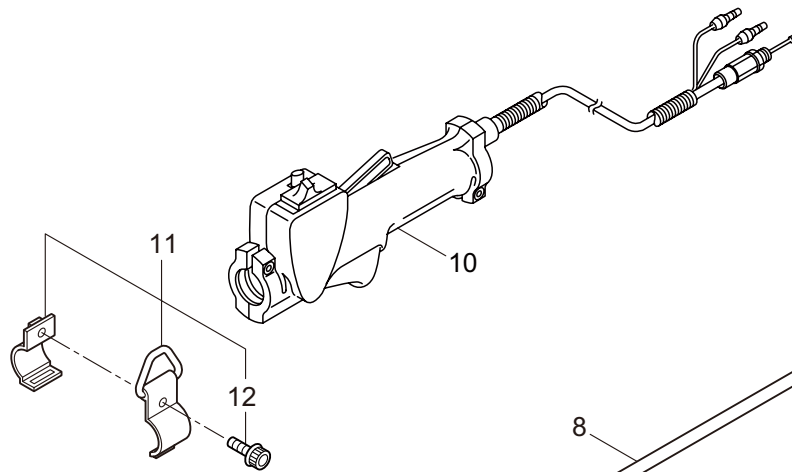

Ref. No.	Part No.	Part Name	Q'ty	Remarks
2-1	364669	PP2430	1	
2-2	221473	Clutch Case Ass'y	1	Incl.3-5
2-3	221474	Clutch Case	1	
2-4	016405	Bearing	1	#6200ZZ
2-5	013825	Snap Ring	1	#30
2-6	261612	Cap Screw	1	M5x30
2-7	219435	Driveshaft Tube	1	
2-8	226399	Driveshaft Ass'y	1	
2-9	229091	Clutch Drum	1	
2-10	235078	Throttle Trigger	1	
2-11	215533	Hanging Bracket Ass'y	1	Incl.12
2-12	261762	Cap Screw	1	M5x14
2-13	238190	Grip	1	20x32x350L
2-14	239431	Label	1	PP2430
2-15	238749	Label	1	
2-16	225384	Label	1	109dBA
2-17	261250	Cap Screw	4	M5x20
2-18	220533	Hanging Strap Ass'y	1	Incl.19
2-19	231657	Hook	1	

PP2430
3. PRUNER HEAD

Ref. No.	Part No.	Part Name	Q'ty	Remarks
3-1	234082	Pruner Head Ass'y	1	Incl.2-35
3-2	231855	Gearcase A	1	
3-3	227990	Bearing	1	#608
3-4	231856	Gear Shaft	1	
3-5	231857	Gear	1	
3-6	231858	Worm Wheel	1	
3-7	231859	Pinion Shaft	1	
3-8	227992	Bearing	1	#609
3-9	227993	Bearing	1	#609Z
3-10	228477	Snap Ring	1	#9
3-11	140270	Snap Ring	1	#24
3-12	231860	Oil Pump	1	
3-13	231861	Seal	1	
3-14	231862	Screw	2	
3-15	231863	Pipe, Oil	1	
3-16	231864	Strainer	1	
3-17	234084	Gearcase B	1	
3-18	227991	Bearing	1	#6001DDU
3-19	231866	Sprocket	1	
3-20	231867	Washer	1	
3-21	231868	Bolt	1	M6x15
3-22	125588	Bolt	1	M6x30
3-23	234085	Screw	1	M4x30
3-24	231870	Adjuster	1	
3-25	231871	Bolt	4	M5x12
3-26	234086	Oil Tank Ass'y	1	Incl.27
3-27	231873	Breather	1	
3-28	231874	Tank Cap Ass'y	1	
3-29	092580	Bolt	2	M5x12
3-30	231875	Chain Cover Comp	1	
3-31	126756	Nut	1	M6
3-32	089819	Bolt	1	M6x8
3-33	261246	Cap Screw	1	M5x25
3-34	215993	Cap Screw	1	M5x10
3-35	234087	Chain Cover	1	
3-36	234088	Guide Bar	1	
3-37	289536	Chain	1	