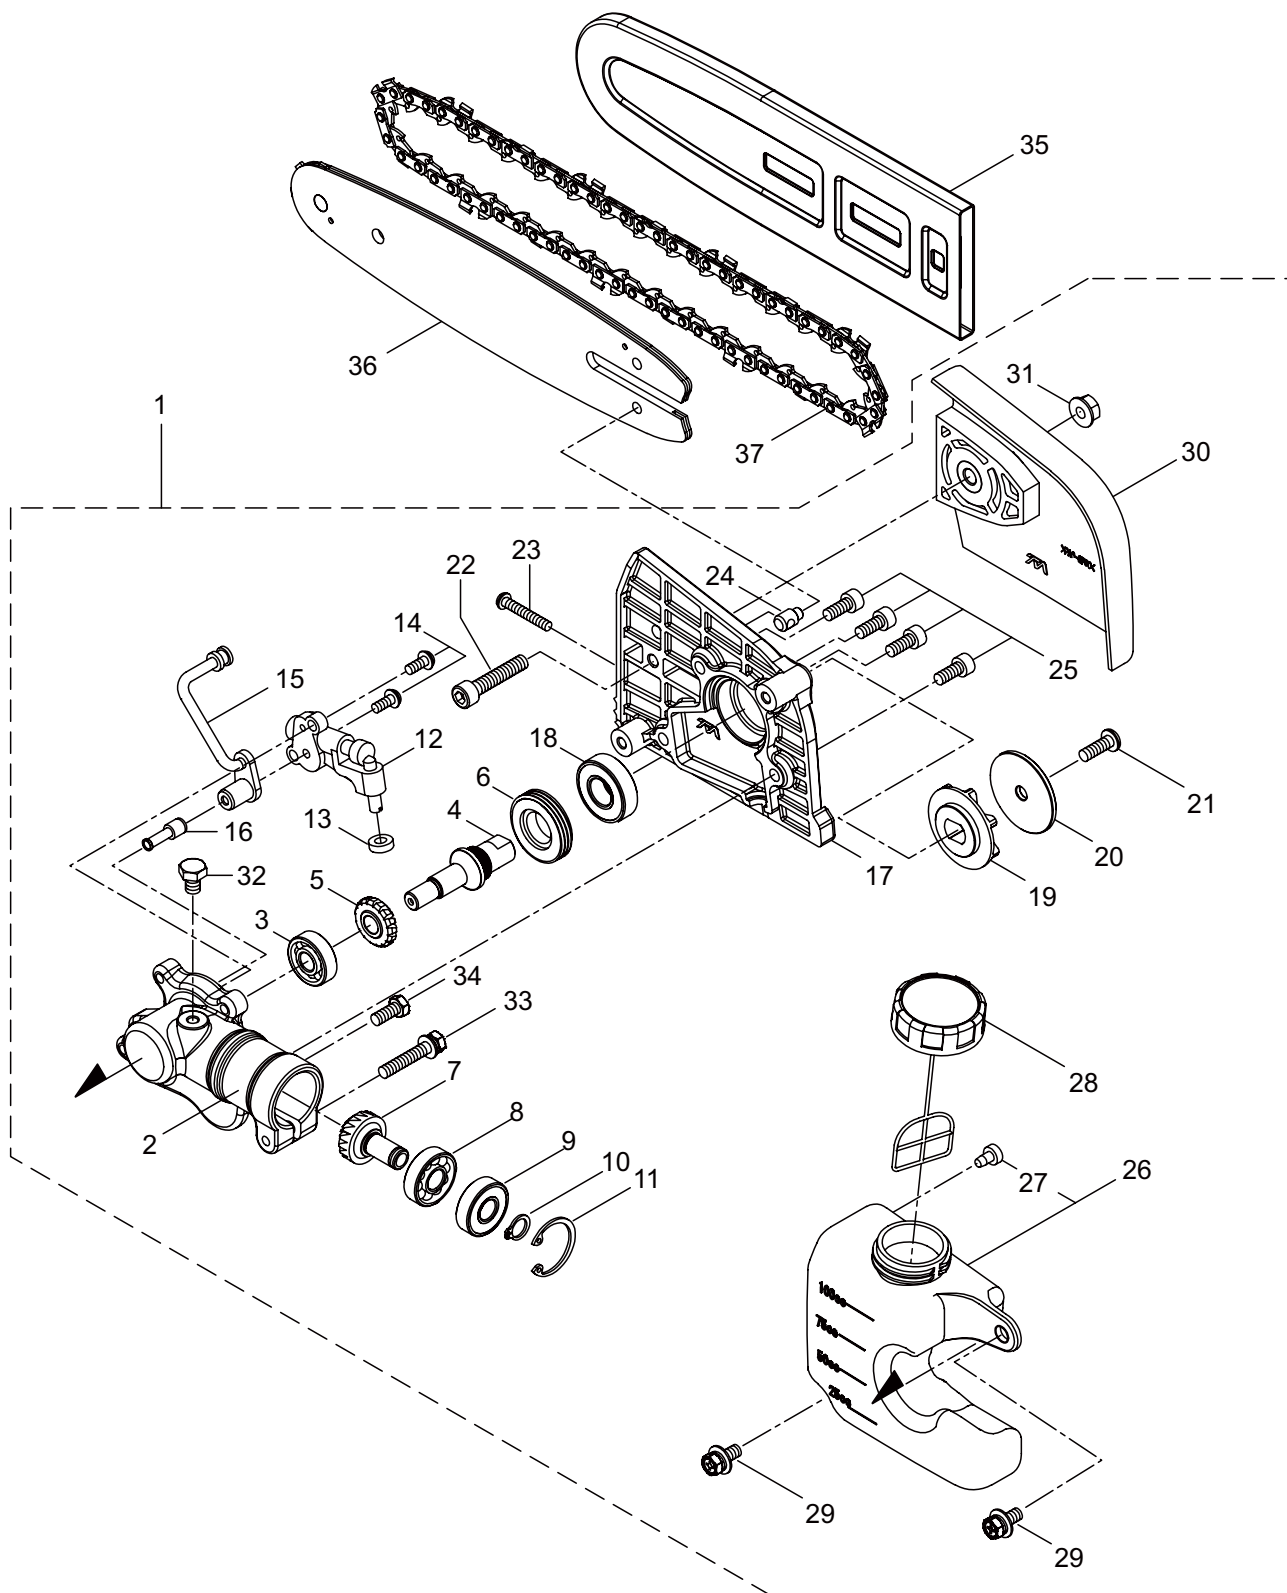

Ref. No.	Part No.	Part Name	Q'ty	Remarks
2-1	364669	PP2430	1	
2-2	221473	Clutch Case Ass'y	1	Incl.3-5
2-3	221474	Clutch Case	1	
2-4	016405	Bearing	1	#6200ZZ
2-5	013825	Snap Ring	1	#30
2-6	261612	Cap Screw	1	M5x30
2-7	219435	Driveshaft Tube	1	
2-8	226399	Driveshaft Ass'y	1	
2-9	229091	Clutch Drum	1	
2-10	235078	Throttle Trigger	1	
2-11	215533	Hanging Bracket Ass'y	1	Incl.12
2-12	261762	Cap Screw	1	M5x14
2-13	238190	Grip	1	20x32x350L
2-14	239431	Label	1	PP2430
2-15	238749	Label	1	
2-16	225384	Label	1	109dBA
2-17	261250	Cap Screw	4	M5x20
2-18	220533	Hanging Strap Ass'y	1	Incl.19
2-19	231657	Hook	1	

PP2430
3. PRUNER HEAD

Ref. No.	Part No.	Part Name	Q'ty	Remarks
3-1	234082	Pruner Head Ass'y	1	Incl.2-35
3-2	231855	Gearcase A	1	
3-3	227990	Bearing	1	#608
3-4	231856	Gear Shaft	1	
3-5	231857	Gear	1	
3-6	231858	Worm Wheel	1	
3-7	231859	Pinion Shaft	1	
3-8	227992	Bearing	1	#609
3-9	227993	Bearing	1	#609Z
3-10	228477	Snap Ring	1	#9
3-11	140270	Snap Ring	1	#24
3-12	231860	Oil Pump	1	
3-13	231861	Seal	1	
3-14	231862	Screw	2	
3-15	231863	Pipe, Oil	1	
3-16	231864	Strainer	1	
3-17	234084	Gearcase B	1	
3-18	227991	Bearing	1	#6001DDU
3-19	231866	Sprocket	1	
3-20	231867	Washer	1	
3-21	231868	Bolt	1	M6x15
3-22	125588	Bolt	1	M6x30
3-23	234085	Screw	1	M4x30
3-24	231870	Adjuster	1	
3-25	231871	Bolt	4	M5x12
3-26	234086	Oil Tank Ass'y	1	Incl.27
3-27	231873	Breather	1	
3-28	231874	Tank Cap Ass'y	1	
3-29	092580	Bolt	2	M5x12
3-30	231875	Chain Cover Comp	1	
3-31	126756	Nut	1	M6
3-32	089819	Bolt	1	M6x8
3-33	261246	Cap Screw	1	M5x25
3-34	215993	Cap Screw	1	M5x10
3-35	234087	Chain Cover	1	
3-36	234088	Guide Bar	1	
3-37	289536	Chain	1	