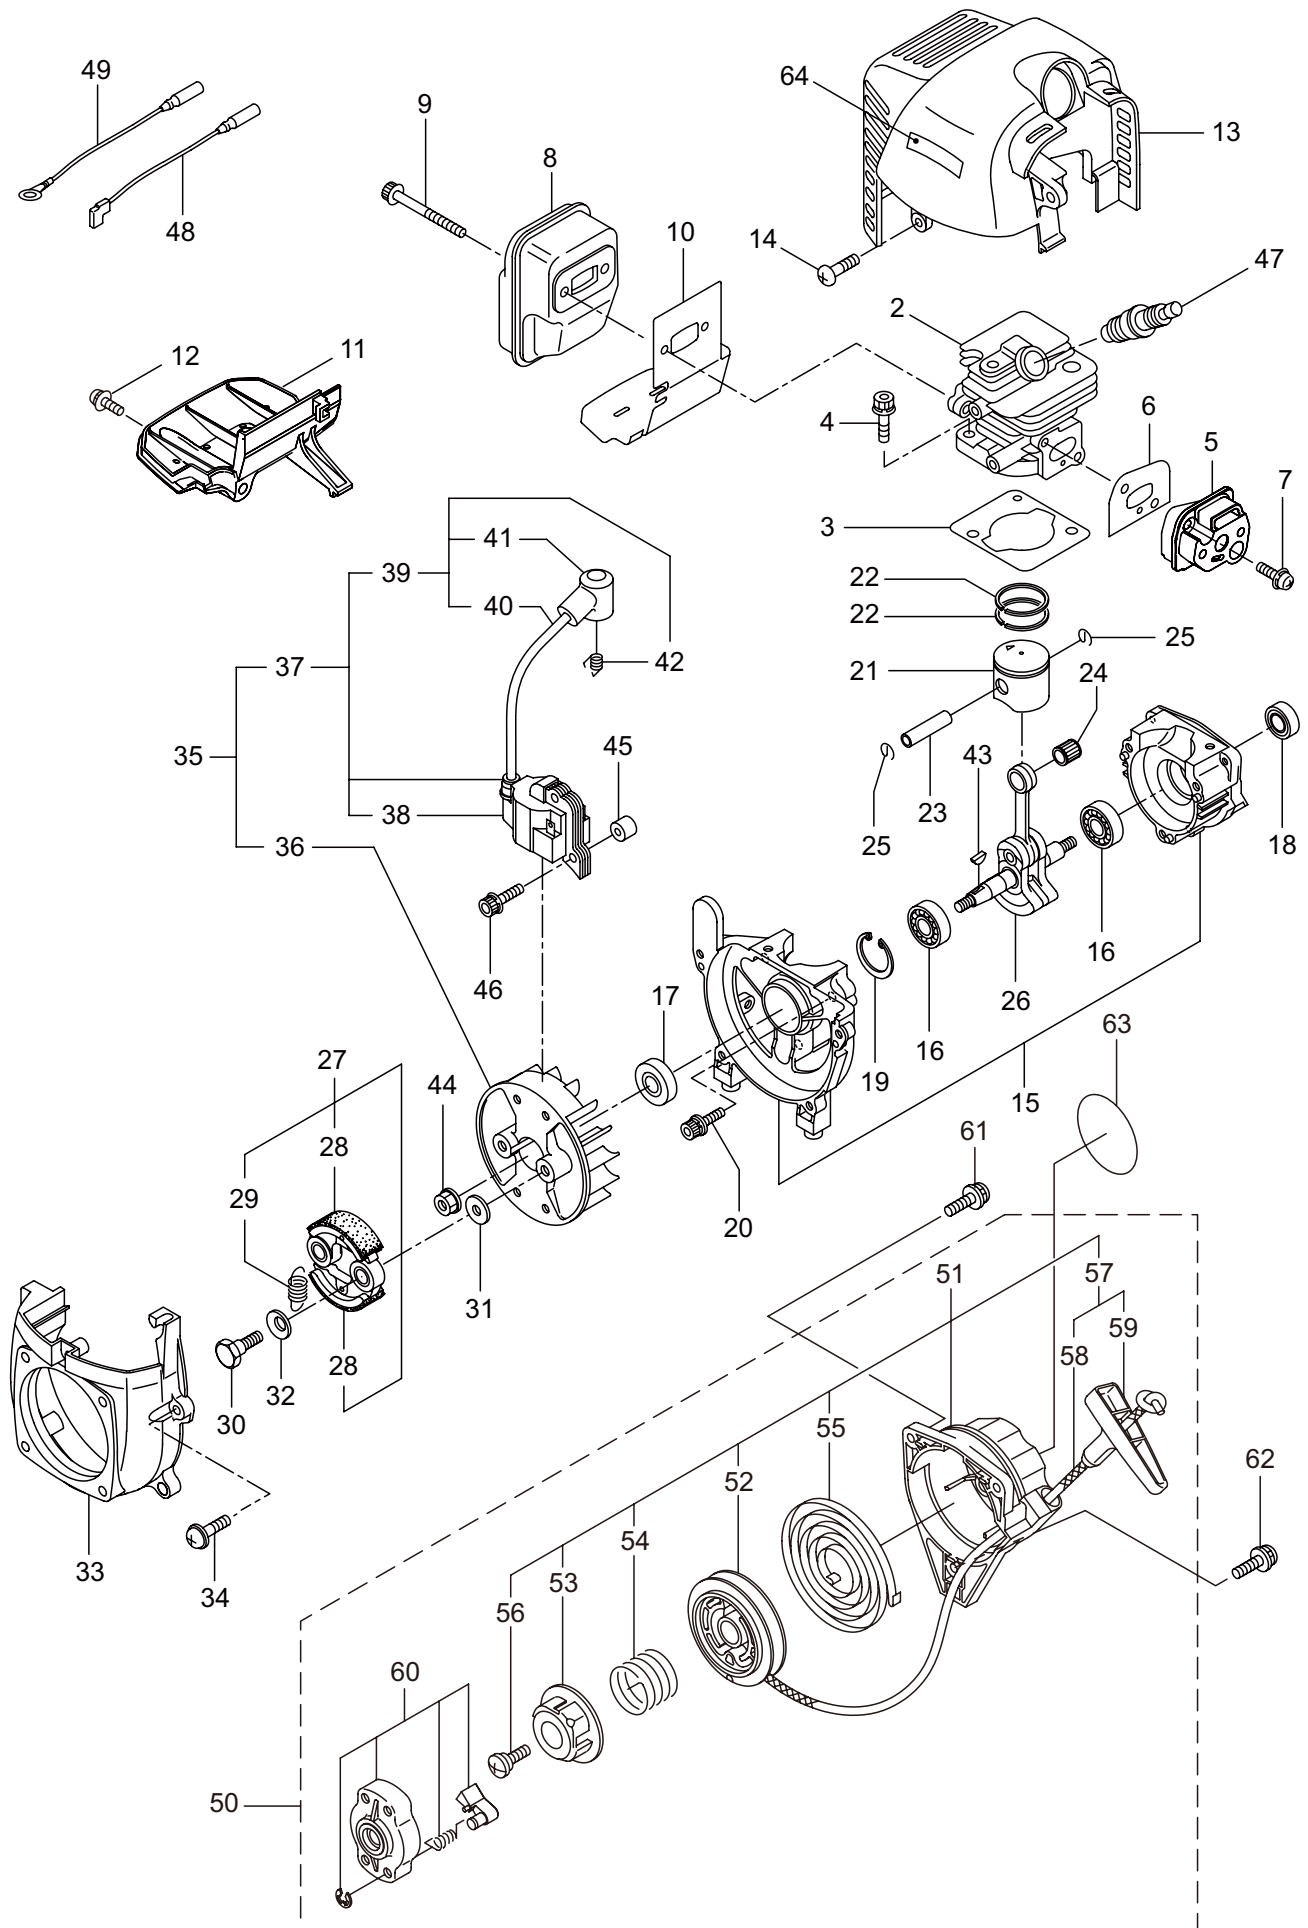

PP2430
3. PRUNER HEAD

Ref. No.	Part No.	Part Name	Q'ty	Remarks
3-1	234082	Pruner Head Ass'y	1	Incl.2-35
3-2	231855	Gearcase A	1	
3-3	227990	Bearing	1	#608
3-4	231856	Gear Shaft	1	
3-5	231857	Gear	1	
3-6	231858	Worm Wheel	1	
3-7	231859	Pinion Shaft	1	
3-8	227992	Bearing	1	#609
3-9	227993	Bearing	1	#609Z
3-10	228477	Snap Ring	1	#9
3-11	140270	Snap Ring	1	#24
3-12	231860	Oil Pump	1	
3-13	231861	Seal	1	
3-14	231862	Screw	2	
3-15	231863	Pipe, Oil	1	
3-16	231864	Strainer	1	
3-17	234084	Gearcase B	1	
3-18	227991	Bearing	1	#6001DDU
3-19	231866	Sprocket	1	
3-20	231867	Washer	1	
3-21	231868	Bolt	1	M6x15
3-22	125588	Bolt	1	M6x30
3-23	234085	Screw	1	M4x30
3-24	231870	Adjuster	1	
3-25	231871	Bolt	4	M5x12
3-26	234086	Oil Tank Ass'y	1	Incl.27
3-27	231873	Breather	1	
3-28	231874	Tank Cap Ass'y	1	
3-29	092580	Bolt	2	M5x12
3-30	231875	Chain Cover Comp	1	
3-31	126756	Nut	1	M6
3-32	089819	Bolt	1	M6x8
3-33	261246	Cap Screw	1	M5x25
3-34	215993	Cap Screw	1	M5x10
3-35	234087	Chain Cover	1	
3-36	234088	Guide Bar	1	
3-37	289536	Chain	1	

PP2430
4. ENGINE

Ref. No.	Part No.	Part Name	Q'ty	Remarks
4-46	261256	Cap Screw	2	M4x25
4-47	288264	Spark Plug	1	BPMR8Y
4-48	267492	Lead	1	130L
4-49	282880	Wire, Lead	1	
4-50	282404	Recoil Starter Ass'y	1	Incl.51-60
4-51	282405	Recoil Ass'y	1	Incl.52-59
4-52	283411	Reel	1	
4-53	283412	Cam Plate	1	
4-54	280930	Spring	1	
4-55	280931	Spiral Spring	1	
4-56	267213	Screw	1	
4-57	280932	Starter Rope Ass'y	1	Incl.58,59
4-58	280933	Starter Rope	1	
4-59	267219	Starter Grip	1	
4-60	280934	Starter Pawl Ass'y	1	
4-61	280489	Screw	2	M4x20
4-62	269833	Screw	1	M4x16
4-63	278100	Label	1	PP2430
4-64	284587	Label	1	