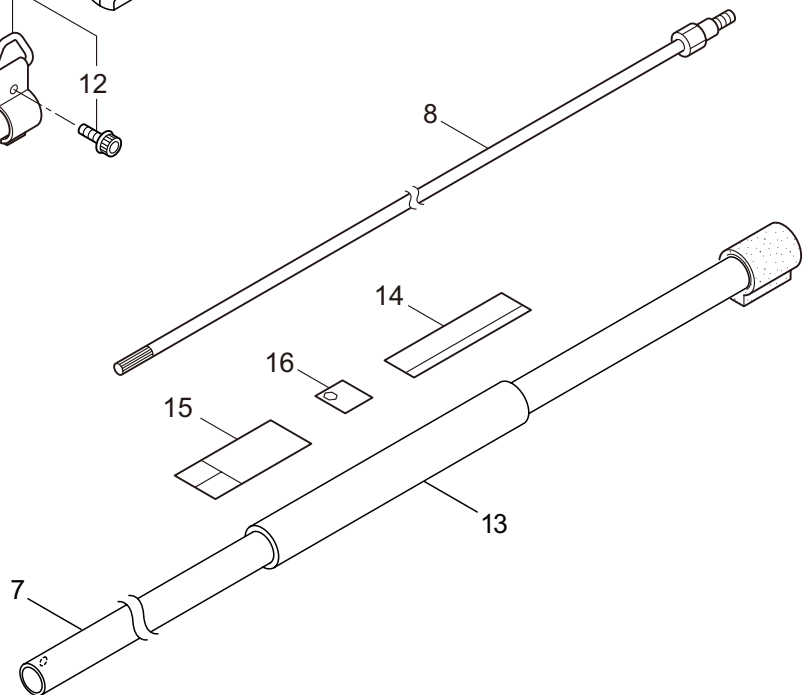

Ref. No.	Part No.	Part Name	Q'ty	Remarks
2-1	364669	PP2430	1	
2-2	221473	Clutch Case Ass'y	1	Incl.3-5
2-3	221474	Clutch Case	1	
2-4	016405	Bearing	1	#6200ZZ
2-5	013825	Snap Ring	1	#30
2-6	261612	Cap Screw	1	M5x30
2-7	219435	Driveshaft Tube	1	
2-8	226399	Driveshaft Ass'y	1	
2-9	229091	Clutch Drum	1	
2-10	235078	Throttle Trigger	1	
2-11	215533	Hanging Bracket Ass'y	1	Incl.12
2-12	261762	Cap Screw	1	M5x14
2-13	238190	Grip	1	20x32x350L
2-14	239431	Label	1	PP2430
2-15	238749	Label	1	
2-16	225384	Label	1	109dBA
2-17	261250	Cap Screw	4	M5x20
2-18	220533	Hanging Strap Ass'y	1	Incl.19
2-19	231657	Hook	1	

PP2430
3. PRUNER HEAD

Ref. No.	Part No.	Part Name	Q'ty	Remarks
3-1	234082	Pruner Head Ass'y	1	Incl.2-35
3-2	231855	Gearcase A	1	
3-3	227990	Bearing	1	#608
3-4	231856	Gear Shaft	1	
3-5	231857	Gear	1	
3-6	231858	Worm Wheel	1	
3-7	231859	Pinion Shaft	1	
3-8	227992	Bearing	1	#609
3-9	227993	Bearing	1	#609Z
3-10	228477	Snap Ring	1	#9
3-11	140270	Snap Ring	1	#24
3-12	231860	Oil Pump	1	
3-13	231861	Seal	1	
3-14	231862	Screw	2	
3-15	231863	Pipe, Oil	1	
3-16	231864	Strainer	1	
3-17	234084	Gearcase B	1	
3-18	227991	Bearing	1	#6001DDU
3-19	231866	Sprocket	1	
3-20	231867	Washer	1	
3-21	231868	Bolt	1	M6x15
3-22	125588	Bolt	1	M6x30
3-23	234085	Screw	1	M4x30
3-24	231870	Adjuster	1	
3-25	231871	Bolt	4	M5x12
3-26	234086	Oil Tank Ass'y	1	Incl.27
3-27	231873	Breather	1	
3-28	231874	Tank Cap Ass'y	1	
3-29	092580	Bolt	2	M5x12
3-30	231875	Chain Cover Comp	1	
3-31	126756	Nut	1	M6
3-32	089819	Bolt	1	M6x8
3-33	261246	Cap Screw	1	M5x25
3-34	215993	Cap Screw	1	M5x10
3-35	234087	Chain Cover	1	
3-36	234088	Guide Bar	1	
3-37	289536	Chain	1	