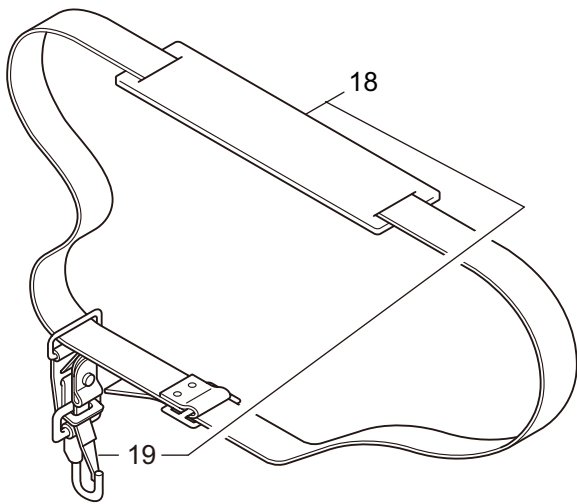

PARTS LIST

PP2430

CONTENTS

1. PARTS KIT	1
2. MAIN BODY	3
3. PRUNER HEAD	5
4. ENGINE	7
5. CARBURETOR, FUEL TANK	11
6. ACCESSORIES	13

2021. 02.

MARUYAMA

P/N 524387-3

PP2430
2. MAIN BODY

Ref. No.	Part No.	Part Name	Q'ty	Remarks
2-1	364669	PP2430	1	
2-2	221473	Clutch Case Ass'y	1	Incl.3-5
2-3	221474	Clutch Case	1	
2-4	016405	Bearing	1	#6200ZZ
2-5	013825	Snap Ring	1	#30
2-6	261612	Cap Screw	1	M5x30
2-7	219435	Driveshaft Tube	1	
2-8	226399	Driveshaft Ass'y	1	
2-9	229091	Clutch Drum	1	
2-10	235078	Throttle Trigger	1	
2-11	215533	Hanging Bracket Ass'y	1	Incl.12
2-12	261762	Cap Screw	1	M5x14
2-13	238190	Grip	1	20x32x350L
2-14	239431	Label	1	PP2430
2-15	238749	Label	1	
2-16	225384	Label	1	109dBA
2-17	261250	Cap Screw	4	M5x20
2-18	220533	Hanging Strap Ass'y	1	Incl.19
2-19	231657	Hook	1	

PP2430
3. PRUNER HEAD

Ref. No.	Part No.	Part Name	Q'ty	Remarks
3-1	234082	Pruner Head Ass'y	1	Incl.2-35
3-2	231855	Gearcase A	1	
3-3	227990	Bearing	1	#608
3-4	231856	Gear Shaft	1	
3-5	231857	Gear	1	
3-6	231858	Worm Wheel	1	
3-7	231859	Pinion Shaft	1	
3-8	227992	Bearing	1	#609
3-9	227993	Bearing	1	#609Z
3-10	228477	Snap Ring	1	#9
3-11	140270	Snap Ring	1	#24
3-12	231860	Oil Pump	1	
3-13	231861	Seal	1	
3-14	231862	Screw	2	
3-15	231863	Pipe, Oil	1	
3-16	231864	Strainer	1	
3-17	234084	Gearcase B	1	
3-18	227991	Bearing	1	#6001DDU
3-19	231866	Sprocket	1	
3-20	231867	Washer	1	
3-21	231868	Bolt	1	M6x15
3-22	125588	Bolt	1	M6x30
3-23	234085	Screw	1	M4x30
3-24	231870	Adjuster	1	
3-25	231871	Bolt	4	M5x12
3-26	234086	Oil Tank Ass'y	1	Incl.27
3-27	231873	Breather	1	
3-28	231874	Tank Cap Ass'y	1	
3-29	092580	Bolt	2	M5x12
3-30	231875	Chain Cover Comp	1	
3-31	126756	Nut	1	M6
3-32	089819	Bolt	1	M6x8
3-33	261246	Cap Screw	1	M5x25
3-34	215993	Cap Screw	1	M5x10
3-35	234087	Chain Cover	1	
3-36	234088	Guide Bar	1	
3-37	289536	Chain	1	