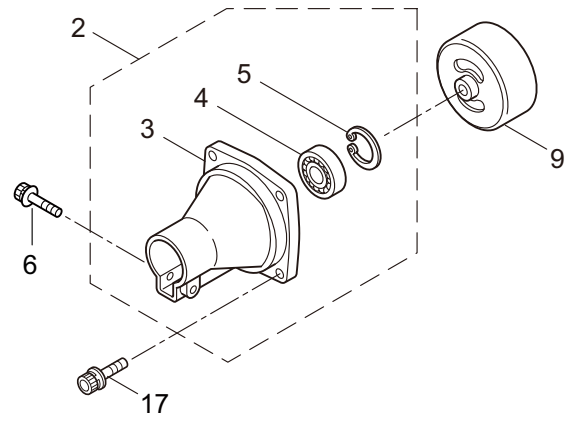

Ref. No.	Part No.	Part Name	Q'ty	Remarks
2-1	364669	PP2430	1	
2-2	221473	Clutch Case Ass'y	1	Incl.3-5
2-3	221474	Clutch Case	1	
2-4	016405	Bearing	1	#6200ZZ
2-5	013825	Snap Ring	1	#30
2-6	261612	Cap Screw	1	M5x30
2-7	219435	Driveshaft Tube	1	
2-8	226399	Driveshaft Ass'y	1	
2-9	229091	Clutch Drum	1	
2-10	235078	Throttle Trigger	1	
2-11	215533	Hanging Bracket Ass'y	1	Incl.12
2-12	261762	Cap Screw	1	M5x14
2-13	238190	Grip	1	20x32x350L
2-14	239431	Label	1	PP2430
2-15	238749	Label	1	
2-16	225384	Label	1	109dBA
2-17	261250	Cap Screw	4	M5x20
2-18	220533	Hanging Strap Ass'y	1	Incl.19
2-19	231657	Hook	1	

PP2430
3. PRUNER HEAD

Ref. No.	Part No.	Part Name	Q'ty	Remarks
3-1	234082	Pruner Head Ass'y	1	Incl.2-35
3-2	231855	Gearcase A	1	
3-3	227990	Bearing	1	#608
3-4	231856	Gear Shaft	1	
3-5	231857	Gear	1	
3-6	231858	Worm Wheel	1	
3-7	231859	Pinion Shaft	1	
3-8	227992	Bearing	1	#609
3-9	227993	Bearing	1	#609Z
3-10	228477	Snap Ring	1	#9
3-11	140270	Snap Ring	1	#24
3-12	231860	Oil Pump	1	
3-13	231861	Seal	1	
3-14	231862	Screw	2	
3-15	231863	Pipe, Oil	1	
3-16	231864	Strainer	1	
3-17	234084	Gearcase B	1	
3-18	227991	Bearing	1	#6001DDU
3-19	231866	Sprocket	1	
3-20	231867	Washer	1	
3-21	231868	Bolt	1	M6x15
3-22	125588	Bolt	1	M6x30
3-23	234085	Screw	1	M4x30
3-24	231870	Adjuster	1	
3-25	231871	Bolt	4	M5x12
3-26	234086	Oil Tank Ass'y	1	Incl.27
3-27	231873	Breather	1	
3-28	231874	Tank Cap Ass'y	1	
3-29	092580	Bolt	2	M5x12
3-30	231875	Chain Cover Comp	1	
3-31	126756	Nut	1	M6
3-32	089819	Bolt	1	M6x8
3-33	261246	Cap Screw	1	M5x25
3-34	215993	Cap Screw	1	M5x10
3-35	234087	Chain Cover	1	
3-36	234088	Guide Bar	1	
3-37	289536	Chain	1	