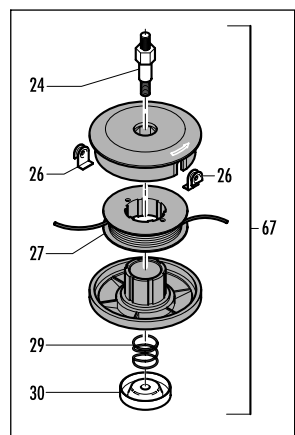

brand	MCCULLOCH

date	MAY/03	SHEET 3/4

Model	Prefix
ELITE 3925	02

Product number
953900388

FIGURE 2