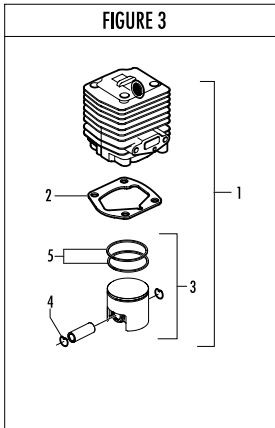

brand	MCCULLOCH

date	MAY/03	SHEET 1/4

Model	Prefix
ELITE 3925	02

Product number
953900388

FIGURE 1