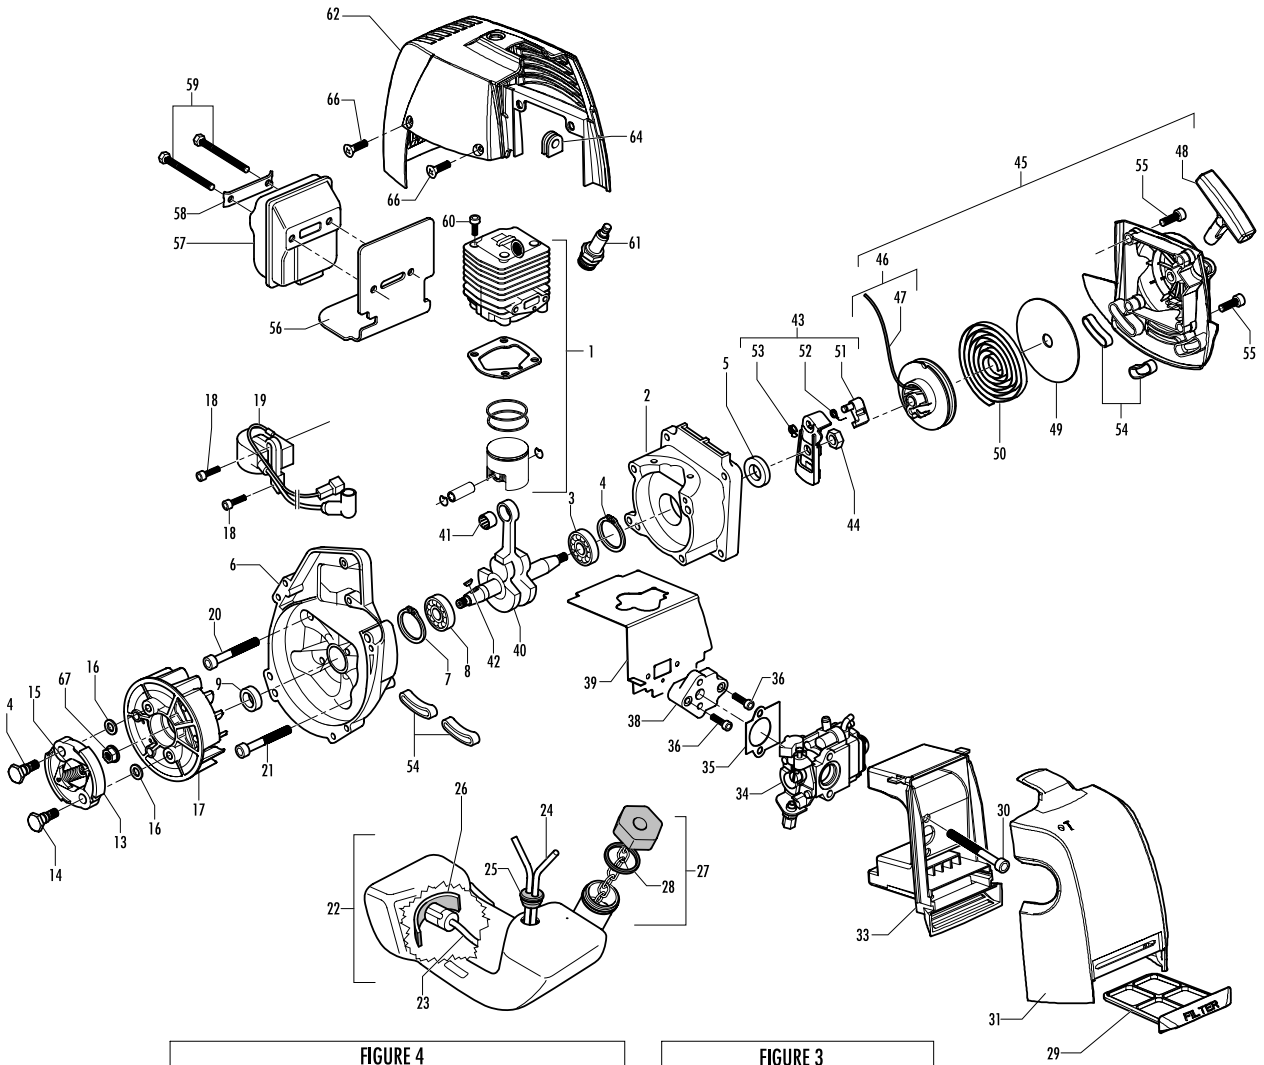

brand	MCCULLOCH

date	MAY/03	SHEET 1/4

Model	Prefix
ELITE 3925	02

Product number
953900388

FIGURE 1