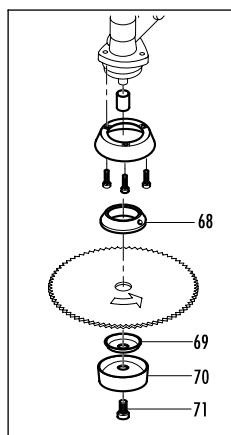

brand	MCCULLOCH

date	MAY/03	SHEET 3/4

Model	Prefix
ELITE 3925	02

Product number
953900388

FIGURE 2