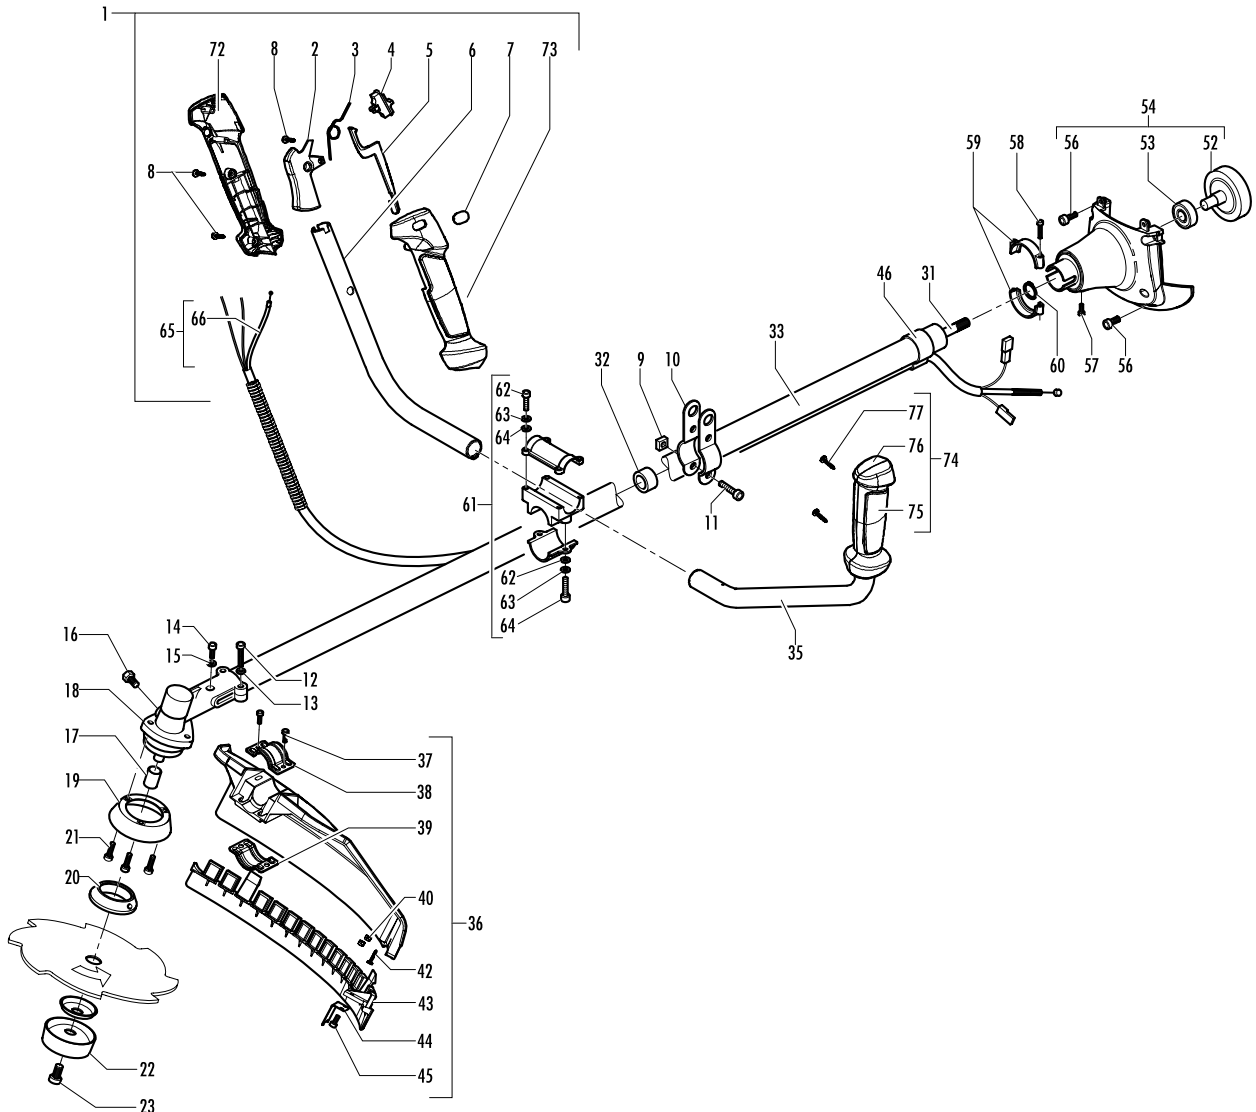

brand	MCCULLOCH

date	MAY/03	SHEET 3/4

Model	Prefix
ELITE 3925	02

Product number
953900388

FIGURE 2