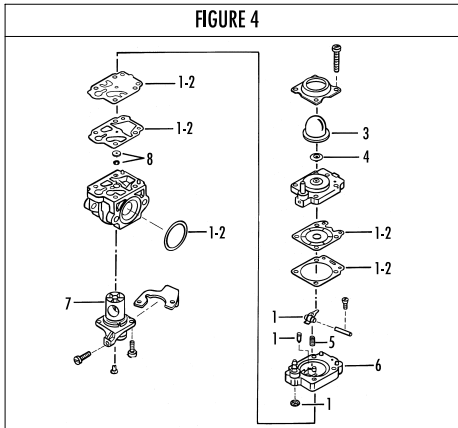

brand	MCCULLOCH

date	MAY/03	SHEET 1/4

Model	Prefix
ELITE 3925	02

Product number
953900388

FIGURE 1