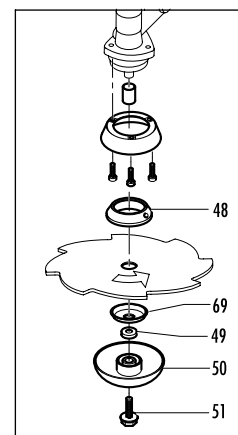

brand	MCCULLOCH

date	MAY/03	SHEET 3/4

Model	Prefix
ELITE 3925	02

Product number
953900388

FIGURE 2