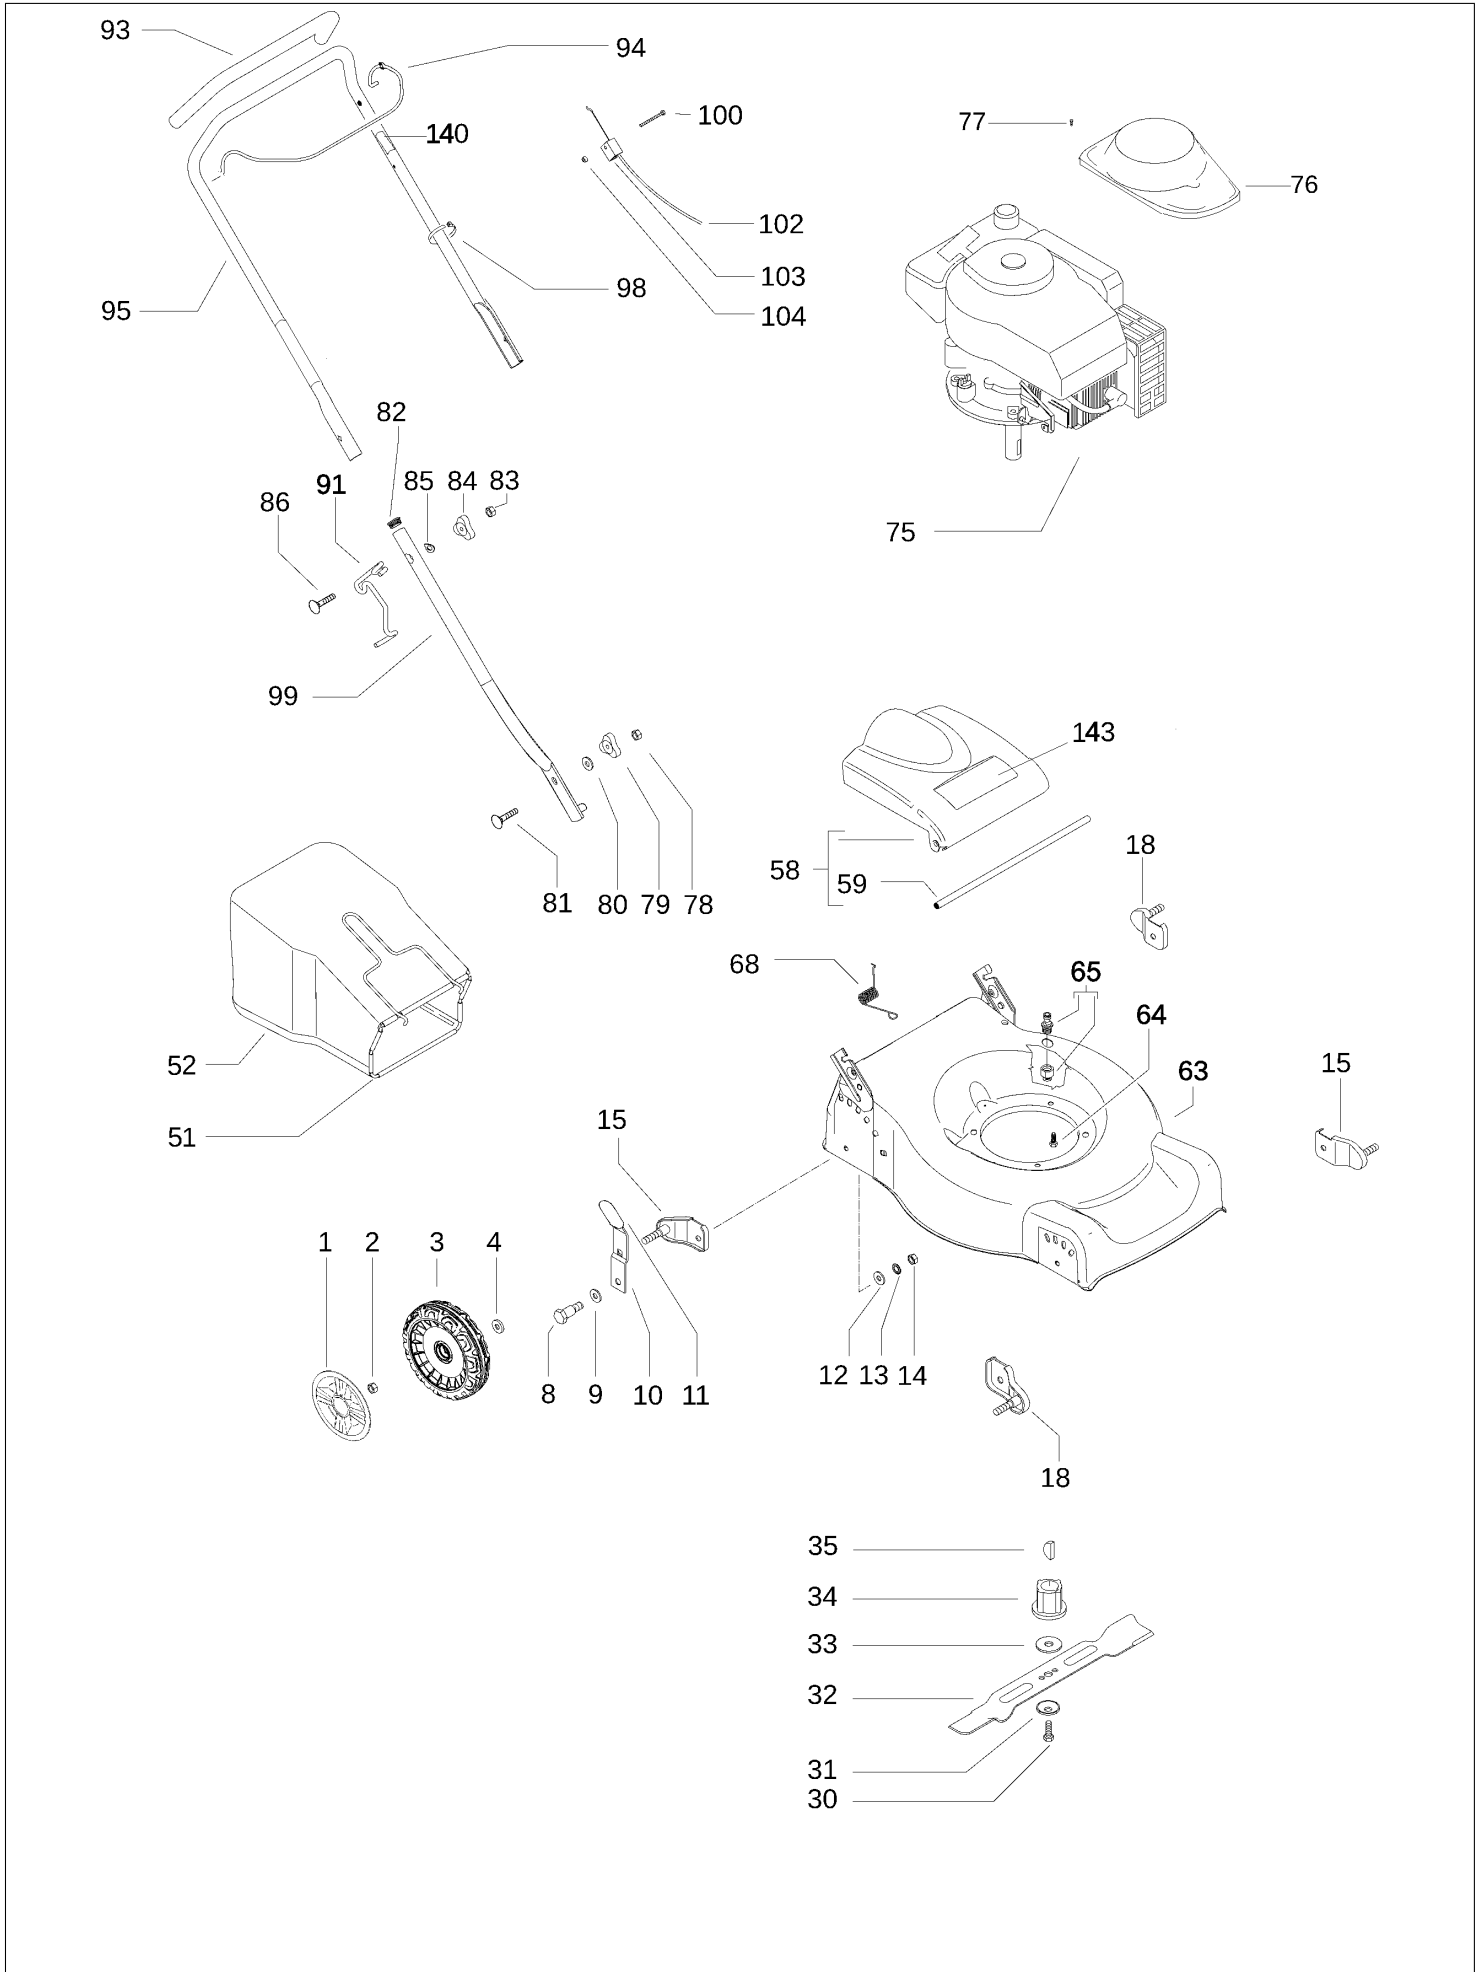

PNC

966524001

ML

00

Model

M 46-450 C

Brand

McCulloch

HUSQVARNA OUTDOOR PRODUCTS ITALIA SPA

Item	PN	Description	Qty	Item	PN	Description	Qty
1	504 54 17-04	wheel cover Ø170	4	94	504 70 83-04	brake lever	1
2	504 85 78-01	nut	4	95	504 70 80-01	handle, upper half	1
3	505 43 58-01	wheel Ø170	4	98	531 20 55-81	binder	2
4	505 22 74-01	washer	4	99	531 20 60-71	handle, lower half	2
8	531 20 49-12	screw M10x26.4	4	100	531 20 63-46	screw M5x40	1
9	531 20 66-43	washer	4	102	531 21 35-22	brake cable	1
10	531 21 24-57	wheel regulator lever	4	103	531 20 80-43	cable support	1
11	531 20 79-86	sheating	4	104	531 20 52-13	nut M5	1
12	531 20 79-89	washer	4	140	576 28 32-01	label, brake handle	1
13	531 20 89-74	washer	4	141	531 20 98-16	label, safety flap	1
14	531 20 79-78	nut M10x26.4	4				
15	504 85 16-01	wheel's support	2				
18	504 85 15-01	wheel's support	2				
30	531 20 80-08	screw, 3/8"	1				
31	531 20 72-37	spring washer	1				
32	531 21 10-17	blade	1				
33	531 20 72-43	washer	1				
34	531 20 72-42	blade support	1				
35	505 29 09-01	key	1				
52	531 21 34-67	sack frame	1				
53	531 21 14-37	sack	1				
58	531 21 26-46	safety flap	1				
59	531 20 50-60	bar, safety flap	1				
63	531 21 35-60	deck	1				
64	531 21 28-51	screw 3/8" + split washer	3				
65	531 20 58-48	snap on connector	1				
68	531 20 59-99	spring	1				
75	———	engine, Briggs & Stratton, model number 09T5020134B1	1				
76	———	cover engine	1				
77	531 21 27-10	screw, cover engine	2				
78	531 20 79-82	nut M8	2				
79	531 20 49-23	knob	2				
80	531 20 49-22	washer	2				
81	531 20 49-21	screw M8x25	2				
82	531 20 89-50	cap	2				
83	531 20 79-82	nut M8	2				
84	531 20 49-23	knob	2				
85	531 20 70-90	washer	2				
86	531 20 70-89	screw M8x50	2				
88	531 20 84-91	nut M6 self	1				
89	531 20 49-61	washer	2				
90	531 20 71-65	nut M6	1				
91	504 70 86-01	starter cable guide	1				
93	531 20 59-89	handle sheat	1				