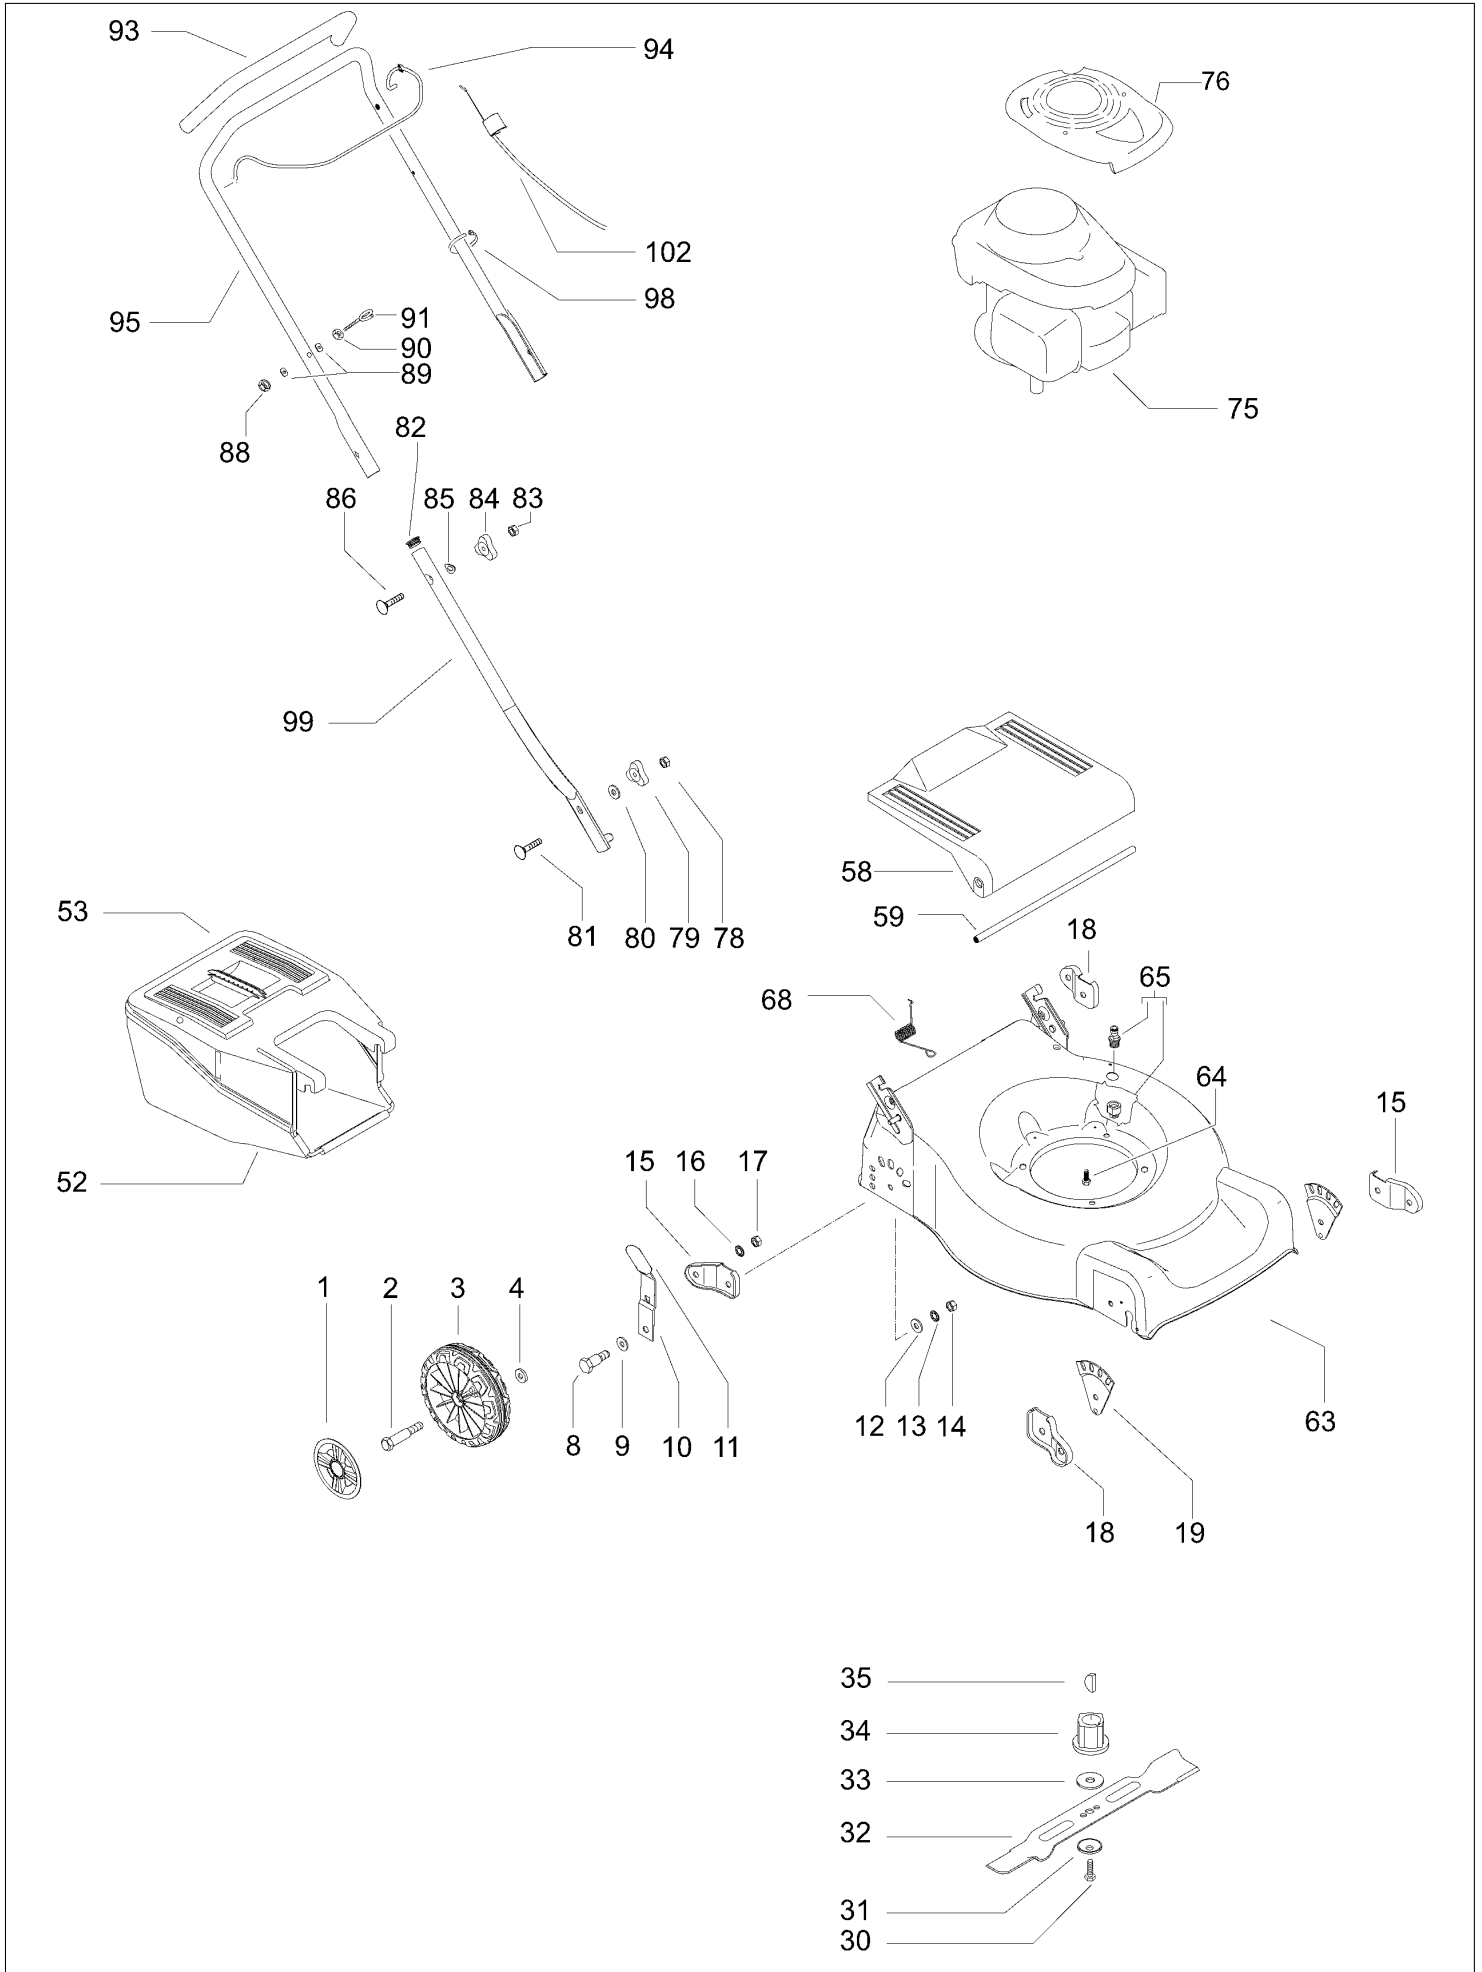

PNC

962000110
966906101

ML

00

Model

M 46-500 C

Brand

McCulloch

HUSQVARNA OUTDOOR PRODUCTS ITALIA SPA

Item	PN	Description	Qty	Item	PN	Description	Qty
1	504 54 17-04	wheel cover Ø170	4	91	531 20 51-69	starter cable guide	1
2	544 45 34-01	screw M10x32	4	93	531 20 59-89	handle sheat	1
3	505 43 58-01	wheel Ø170	4	94	531 21 14-29	brake lever	1
4	505 22 74-01	washer	4	95	531 20 52-04	handle, upper half	1
8	531 20 49-12	screw M10x26.4	4	98	531 20 55-81	binder	2
9	531 20 66-44	washer	4	99	531 20 60-71	handle, lower half	2
10	531 21 24-57	wheel regulator lever	4	102	531 20 60-26	brake cable	1
11	531 20 79-86	sheating	4				
12	531 20 66-43	washer	4				
13	531 20 89-74	washer	4				
14	531 20 79-78	nut M10x26.4	4				
15	531 21 24-58	wheel's support	2				
16	531 20 89-74	washer	4				
17	531 20 79-78	nut M10x26.4	4				
18	531 21 24-59	wheel's support	2				
19	531 21 29-87	wheel lever support	2				
30	531 20 80-08	screw, 3/8"	1				
31	531 20 72-37	spring washer	1				
32	531 21 10-17	mulching blade	1				
33	531 20 72-43	washer	1				
34	531 20 72-42	blade support	1				
35	531 20 49-07	key	1				
52	531 20 83-13	sack, lower half	1				
53	531 20 82-96	sack, upper half	1				
58	531 21 26-46	safety flap	1				
59	531 20 50-60	bar, safety flap	1				
63	531 21 39-84	deck	1				
64	531 21 28-51	screw 3/8" + split washer	3				
65	531 20 58-48	snap on connector 1/2"	1				
68	531 20 59-99	spring	1				
75	————	engine, Briggs & Stratton, model number 10T5020188	1				
76	531 21 38-64	cover, engine	1				
78	531 20 79-82	nut M8	2				
79	531 20 49-23	knob	2				
80	531 20 49-22	washer	2				
81	531 20 49-21	screw M8x25	2				
82	531 20 89-50	cap	2				
83	531 20 79-82	nut M8	2				
84	531 20 49-23	knob	2				
85	531 20 70-90	washer	2				
86	531 20 70-89	screw M8x50	2				
88	531 20 84-91	nut M6 self	1				
89	531 20 49-61	washer	2				
90	531 20 71-65	nut M6	1				