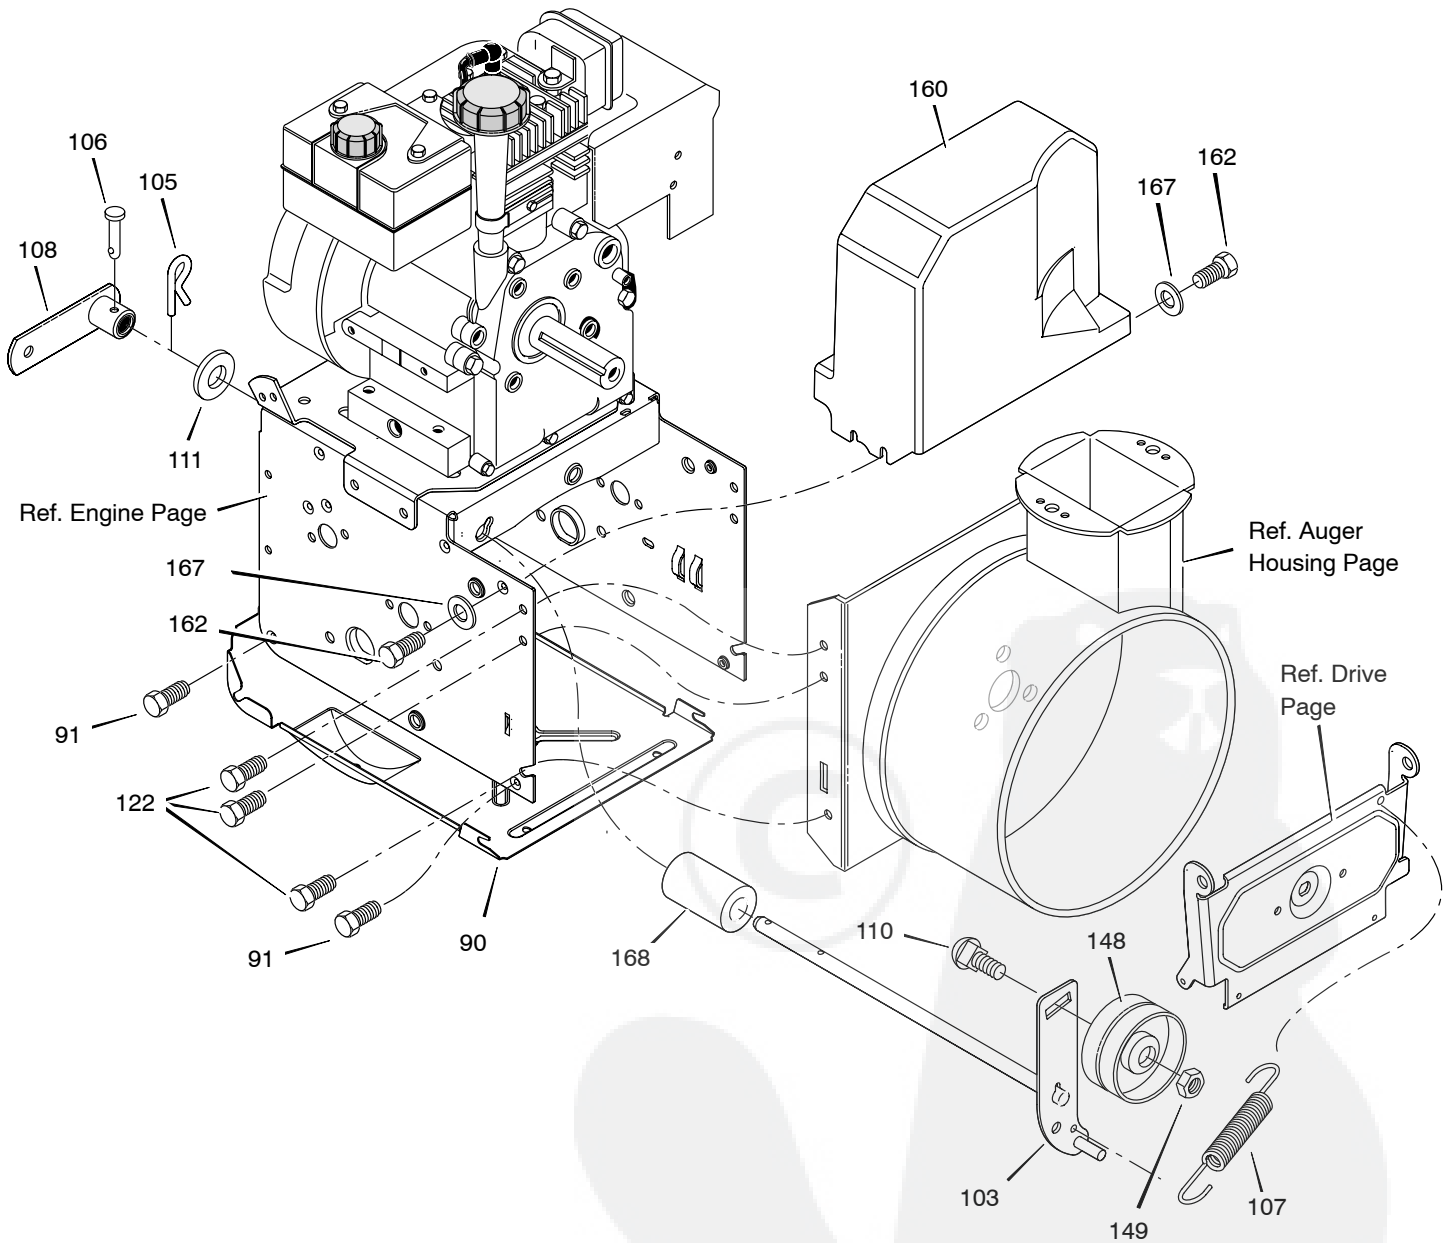

Key No.	Part No.	Description
2	-----	ENGINE
3	002x97	BOLT, CARRIAGE 5/16-18
4	028x76	RETAINER, PUSH
5	710026	NUT 5/16-18
6	1501109	PULLEY, ENGINE
7	710247	WASHER
8	71063	WASHER .38ID
9	71015	SCREW, 3/8-24X1.00
10	579932	BELT, V
11	37x120	BELT, V 4L
12	1501112 YZ	BRACKET ASSEMBLY, IDLER
13	1501065	BUSHING, IDLER BRACKET
14	71060	WASHER, SPLIT

Key No.	Part No.	Description
15	710097	SCREW 5/16-24 X 0.75
16	53704	SPRING, IDLER TRACTION DRIVE
17	50793	PULLEY, IDLER
18	590	NUT, JAM 3/8-16
20	1501201	GUIDE, BELT
22	71060	WASHER .31X.58X.08
24	710097	SCREW, 5/16-24X .75
25	-----	FRAME, MOTORBOX (5-11HP)
25-1	1501062E245	PLATE, ENGINE MOUNT
25-2	310169	SCREW, TAP 1/4-20 X .63
25-3	25x020	SCREW, TAP 5/16-18 X .50
25-4	1501049E245	FRAME, MOTOR BOX
--	F-031062L	OWNER'S MANUAL

Key No.	Part No.	Description
16	578934	GUARD, MUFFLER
17	304807	SCREW
18	304810	WASHER
19	304809	WASHER

Key No.	Part No.	Description
90	1501055E717	COVER, BOTTOM
91	310169	SCREW, 1/4-20X .63
103	1501111 YZ	IDLER ASSEMBLY, AUGER
105	711682	PIN, HAIR .38DIAX1.64LG
106	761761	PIN, CLEVIS 3/16" DIA
107	165X160	SPRING, TENSION
108	761675 YZ	ASSY., SPRING ATTACH
110	585781	BOLT, 3/8-16X1.25 CARR.
111	711617	WASHER, FLAT
122	780055	SCREW, TAP 5/16-18 X .50
148	50793	PULLEY, IDLER
149	590	NUT, JAM 3/8-16
160	1501172	COVER, BELT
162	26X306	SCREW, TAP
166	71067	WASHER, FLAT
168	1501200	SPACER, AUGER BRACKET