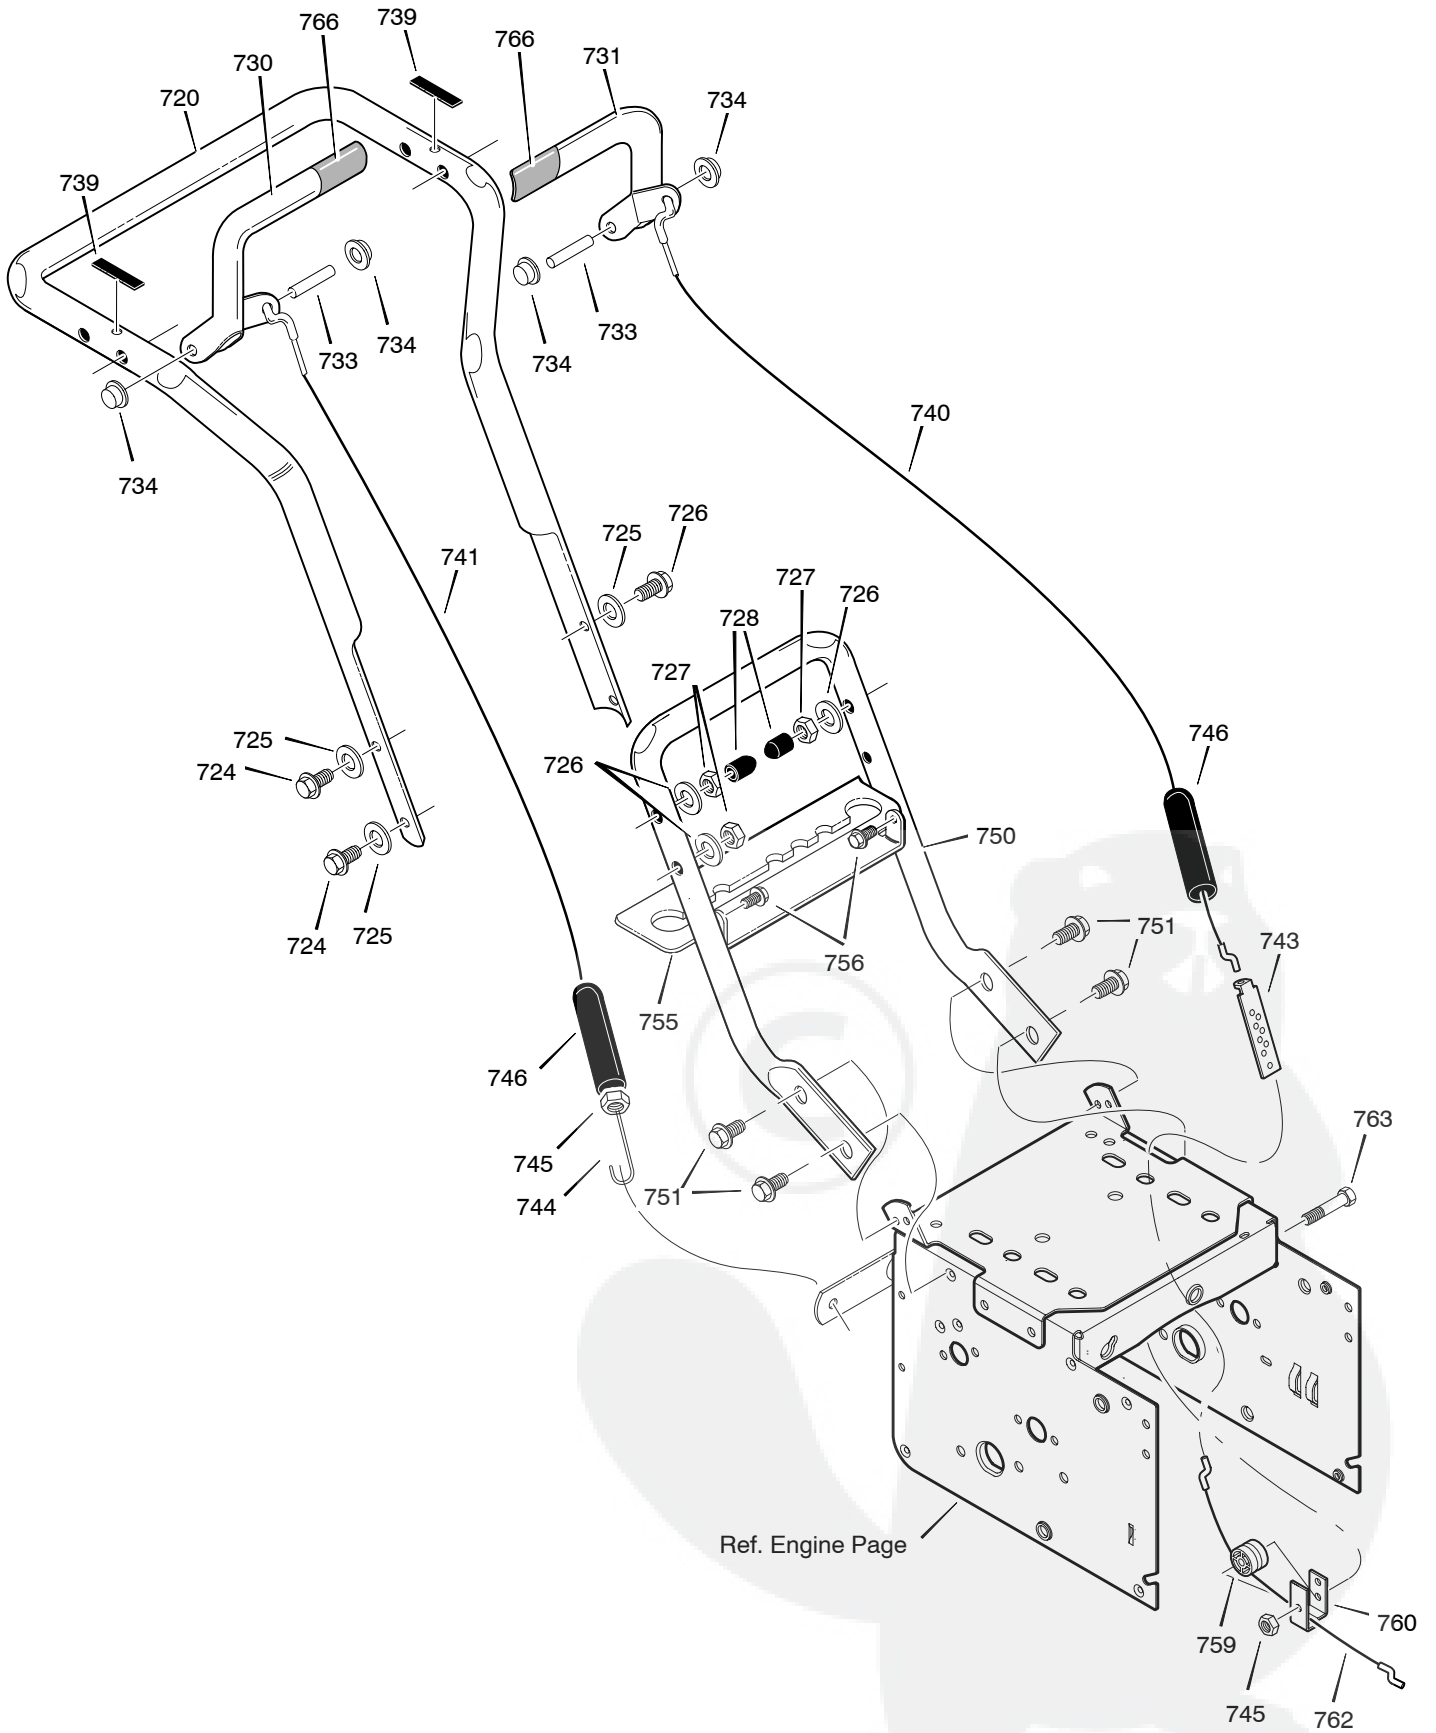

Ref. Gear Case Page

Key No.	Part No.	Description
480	762146	PULLEY, 4L 6.12X .67
481	577400	SCREW, 5/16-18X.63
482	2001022	KEY, SQUARE 3/16 X 3/4
485	1501158	SPACER, FRICTION PULLEY
490	582957 YZ	RETAINER, BALL BRNG
491	43846	BEARING, BALL
493	001X92	BOLT, HEX 5/16-18X .50
499	710026	NUT, 5/16-18 HEXWDFLLK
500	1501717E245	HOUSING, ASSY
510	581397E717	BLADE, SCRAPER
511	340714	BOLT, 1/4-20X.75
514	780285	NUT, 1/4-20
520	340518E717	AUGER, ASSY, LH
521	340523E717	AUGER, ASSY, RH
522	9524	SCREW, 1/4-20X1.75
523	3943	SPACER, SLEEVE
524	73826	NUT, 1/4-20
525	9517	BEARING, FLANGE
526	711862	NUT, 5/16-18
527	9357	SCREW, 5/16-18X .75
540	301380E700	SKID, HEIGHT ADJUST
541	340720	BOLT, 5/16-18 X .75
544	710026	NUT, 5/16-18
550	1501576	BRUSH, CLEANOUT
551	1501672	CLIP, RETAINER
552	06x115	SCREW
553	15x146	NUT
554	578063	BLOCK
- -	1501216	Kit, Shear Bolt

Key No.	Part No.	Description
720	321835E717	HANDLE, UPPER
724	11234	SCREW, 5/16-18X2.75
725	71071	WASHER, FLAT
726	71060	WASHER, SPTLK .31X.58X.08
727	15x144	NUT, 5/16-18 REGHEX
728	11261	STOP, RED PLASTIC
730	301386E717	CLUTCH HANDLE, RIGHT
731	301387E771	CLUTCH HANDLE, LEFT
733	4140	PIN, PIVOT CLUTCH
734	3535	NUT, PUSH ON CAP
739	4049	BUMPER, RECTANGLE
740	1501123	CABLE, CLUTCH 28.44L
741	761589	CABLE, AUGER CLUTCH
743	313441	BRACKET, CABLE ADJUSTER
744	1673	SPRING, AUGER CLUTCH
745	15x145	NUT, 1/4-20
746	308146	BOOT, CLUTCH SPRING
750	339541E717	HANDLE, LOWER
751	25x021	SCREW, TAP 5/16-18 X .75
755	337407E717	BRKT, GEAR SELECTOR
756	310169	SCREW, 1/4-20 X 0.63
759	579860	SPOOL-CABLE, AUGRT CLUTCH
760	1501059 YZ	BRACKET, CABLE SPOOL YZ
762	1501122	CABLE, LOWER DRIVE 12"
763	001798	BOLT, HEX 1/4-20 X 1.50
766	333927	GRIP