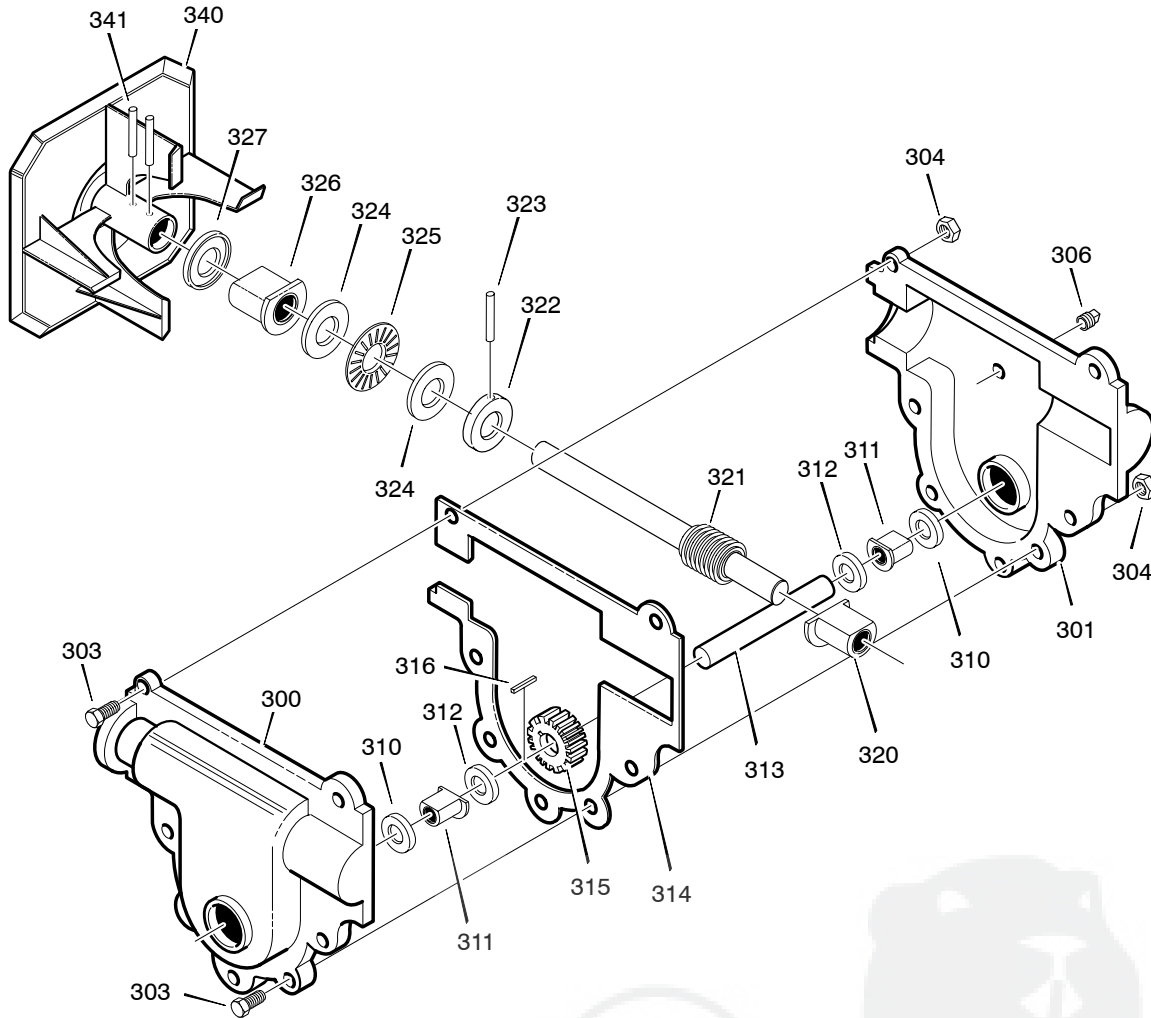

MODEL 624505x54E

REPAIR PARTS GEAR CASE

Key No.	Part No.	Description
300	10577	CASE, GEAR, RH
301	10576	CASE, GEAR, LH
303	710025	SCREW, 1/4-20X.75
304	15X143	NUT, 1/4-20
306	9344	SCREW, 3/8-16X.50
310	9566	SEAL, OIL
311	50304	BEARING, FL
312	48275	WASHER, FLAT
313	340286	SHAFT, AUGER OUTPUT
314	51279	GASKET, GEAR BOX
315	51405	GEAR, WORM
316	431787	KEY, WOODRUFF #61
320	50221	BRNG, FL
321	1501128	SHAFT, AUGER INPUT (IMPELLER)
322	580295	COLLAR, THRUST
323	454565	PIN, SPRING
324	48275	WASHER, FLAT
325	50684	BRNG, ROLL
326	50304	BRNG, FL
327	9566	SEAL, OIL
340	760194E717	IMPELLER
341	454565	PIN, SPRING
*	333431	10oz TUBE LUBRIPLATE

* (NOT ILLUSTRATED)