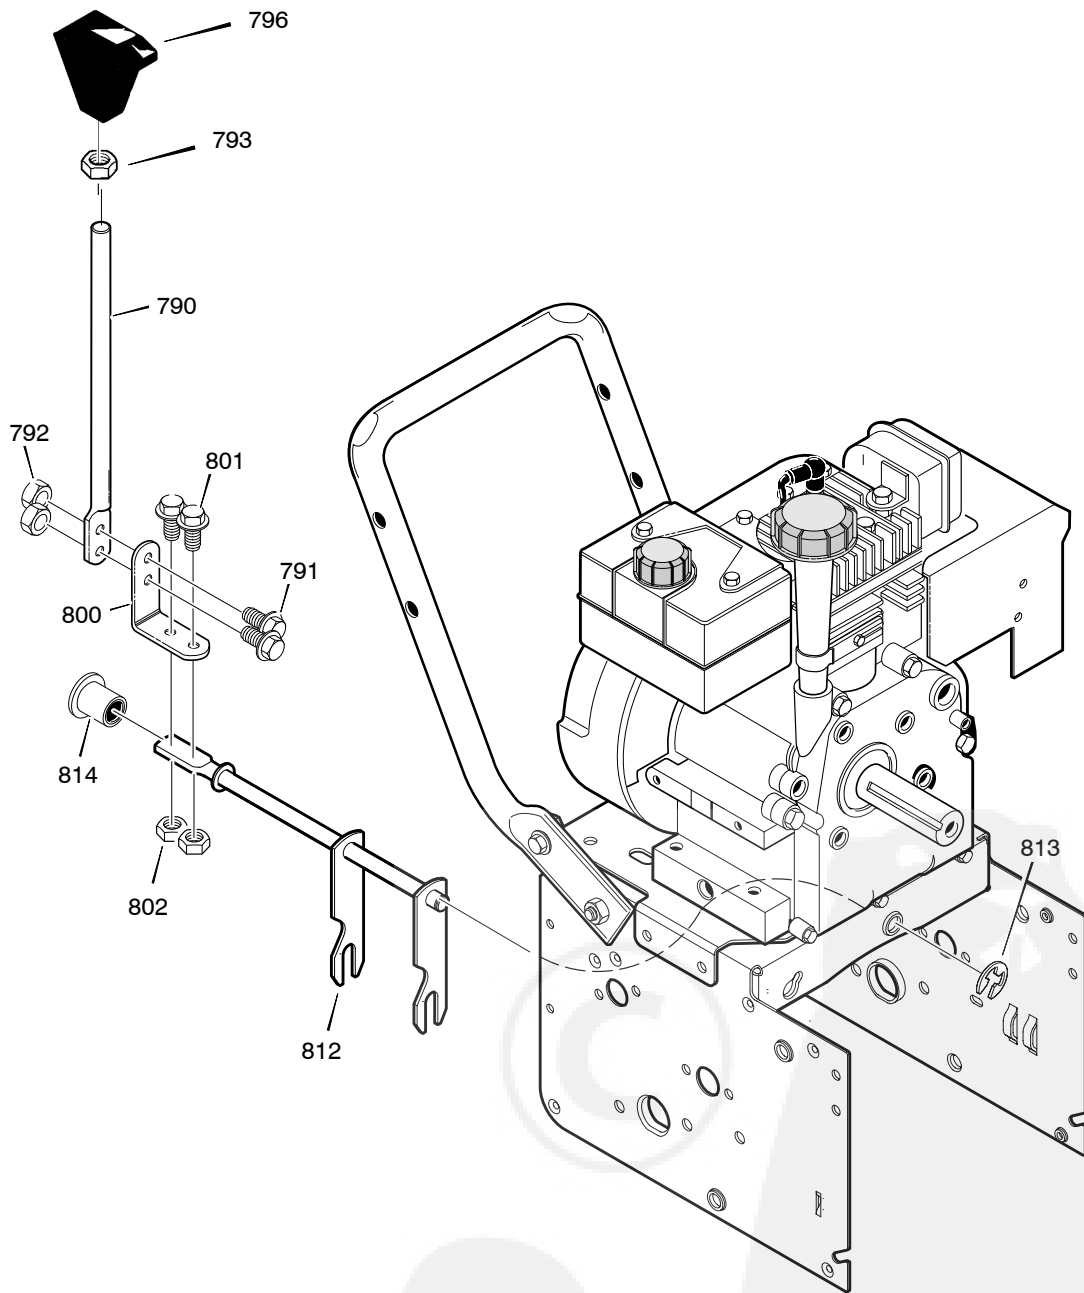

Ref. Gear Case Page

Key No.	Part No.	Description
480	762146	PULLEY, 4L 6.12X .67
481	577400	SCREW, 5/16-18X.63
482	2001022	KEY, SQUARE 3/16 X 3/4
485	1501158	SPACER, FRICTION PULLEY
490	582957 YZ	RETAINER, BALL BRNG
491	43846	BEARING, BALL
493	001X92	BOLT, HEX 5/16-18X .50
499	710026	NUT, 5/16-18 HEXWDFLLK
500	1501717E245	HOUSING, ASSY
510	581397E717	BLADE, SCRAPER
511	340714	BOLT, 1/4-20X.75
514	780285	NUT, 1/4-20
520	340518E717	AUGER, ASSY, LH
521	340523E717	AUGER, ASSY, RH
522	9524	SCREW, 1/4-20X1.75
523	3943	SPACER, SLEEVE
524	73826	NUT, 1/4-20
525	9517	BEARING, FLANGE
526	711862	NUT, 5/16-18
527	9357	SCREW, 5/16-18X .75
540	301380E700	SKID, HEIGHT ADJUST
541	340720	BOLT, 5/16-18 X .75
544	710026	NUT, 5/16-18
550	1501576	BRUSH, CLEANOUT
551	1501672	CLIP, RETAINER
552	06x115	SCREW
553	15x146	NUT
554	578063	BLOCK
- -	1501216	Kit, Shear Bolt

Key No.	Part No.	Description
720	321835E717	HANDLE, UPPER
724	11234	SCREW, 5/16-18X2.75
725	71071	WASHER, FLAT
726	71060	WASHER, SPTLK .31X.58X.08
727	15x144	NUT, 5/16-18 REGHEX
728	11261	STOP, RED PLASTIC
730	301386E717	CLUTCH HANDLE, RIGHT
731	301387E771	CLUTCH HANDLE, LEFT
733	4140	PIN, PIVOT CLUTCH
734	3535	NUT, PUSH ON CAP
739	4049	BUMPER, RECTANGLE
740	1501123	CABLE, CLUTCH 28.44L
741	761589	CABLE, AUGER CLUTCH
743	313441	BRACKET, CABLE ADJUSTER
744	1673	SPRING, AUGER CLUTCH
745	15x145	NUT, 1/4-20
746	308146	BOOT, CLUTCH SPRING
750	339541E717	HANDLE, LOWER
751	25x021	SCREW, TAP 5/16-18 X .75
755	337407E717	BRKT, GEAR SELECTOR
756	310169	SCREW, 1/4-20 X 0.63
759	579860	SPOOL-CABLE, AUGRT CLUTCH
760	1501059 YZ	BRACKET, CABLE SPOOL YZ
762	1501122	CABLE, LOWER DRIVE 12"
763	001798	BOLT, HEX 1/4-20 X 1.50
766	333927	GRIP