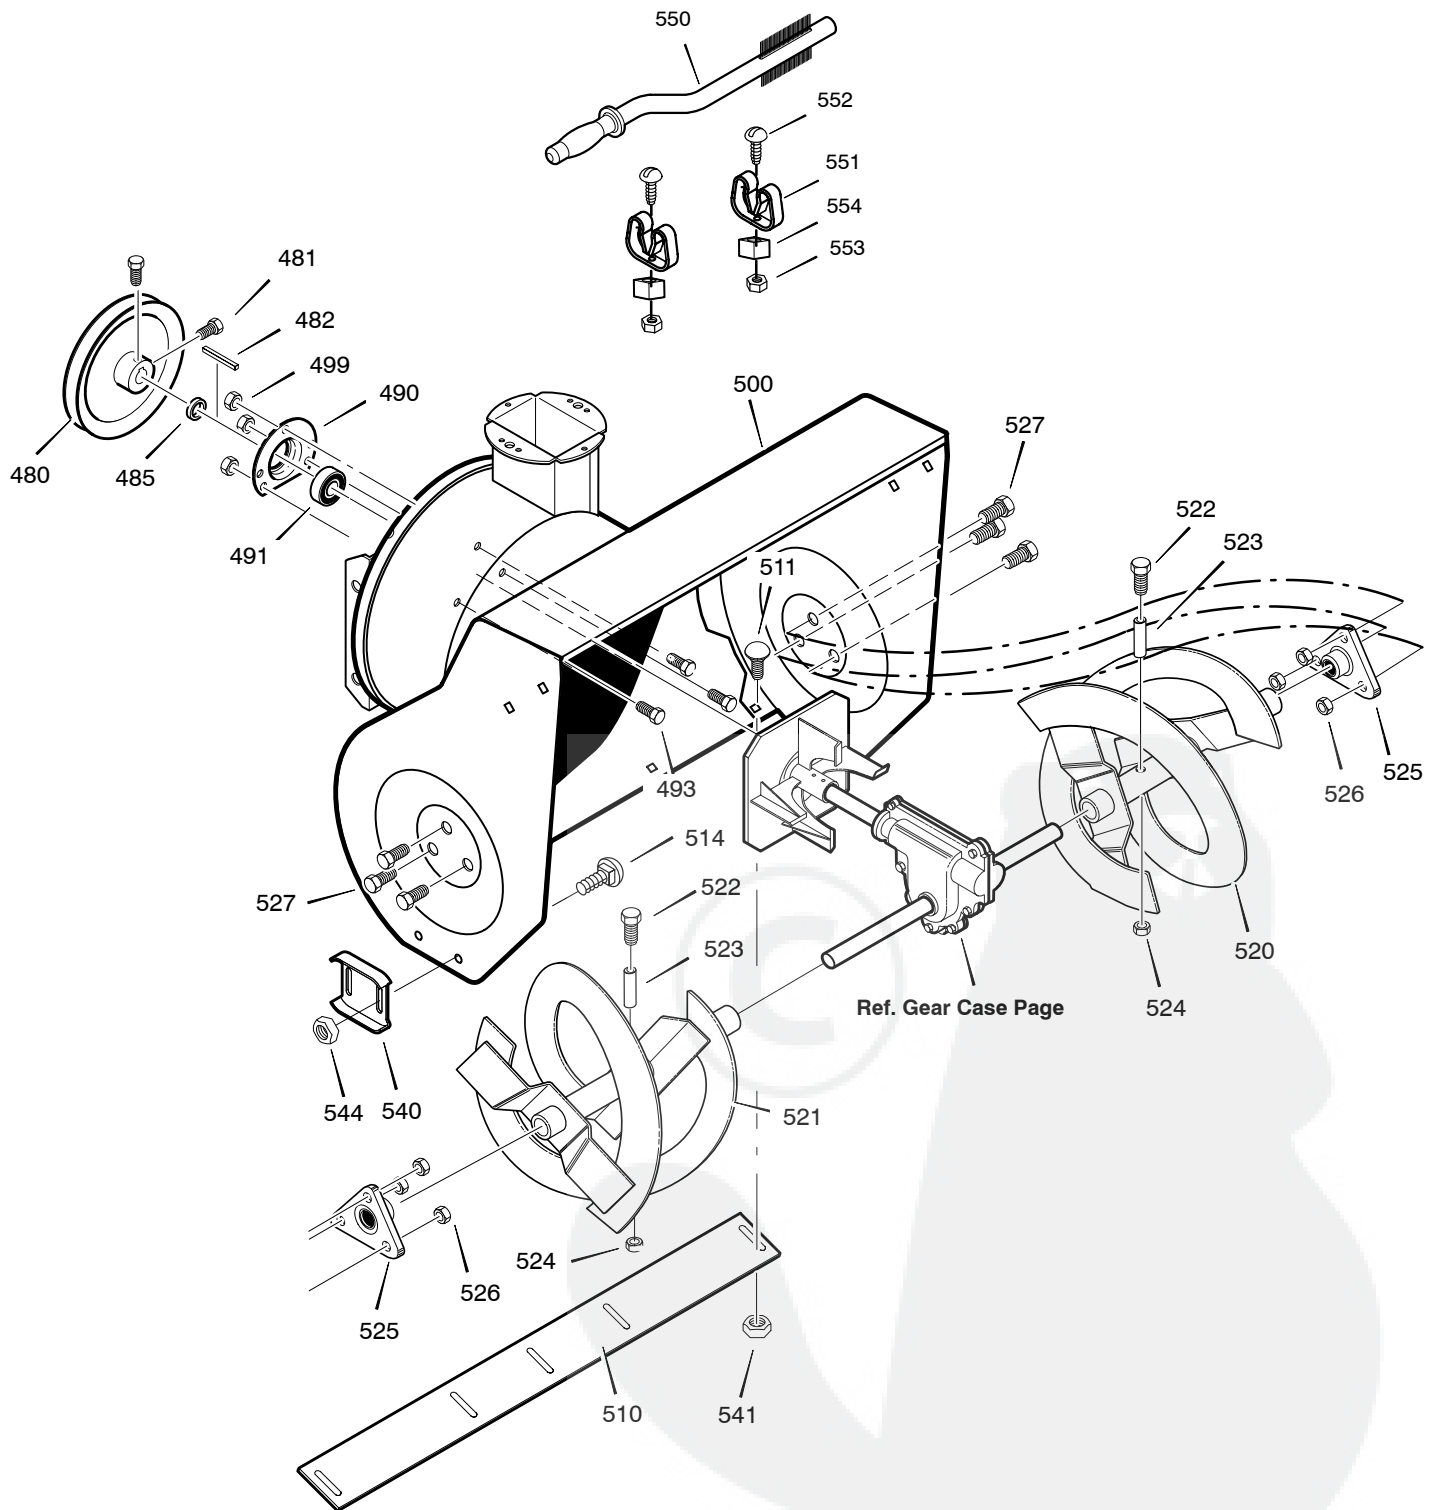

Key No.	Part No.	Description
15	710097	SCREW 5/16-24 X 0.75
16	53704	SPRING, IDLER TRACTION DRIVE
17	50793	PULLEY, IDLER
18	590	NUT, JAM 3/8-16
20	1501201	GUIDE, BELT
22	71060	WASHER .31X.58X.08
24	710097	SCREW, 5/16-24X .75
25	-----	FRAME, MOTORBOX (5-11HP)
25-1	1501062E245	PLATE, ENGINE MOUNT
25-2	310169	SCREW, TAP 1/4-20 X .63
25-3	25x020	SCREW, TAP 5/16-18 X .50
25-4	1501049E245	FRAME, MOTOR BOX
--	F-031062L	OWNER'S MANUAL

Key No.	Part No.	Description
16	578934	GUARD, MUFFLER
17	304807	SCREW
18	304810	WASHER
19	304809	WASHER

Key No.	Part No.	Description
90	1501055E717	COVER, BOTTOM
91	310169	SCREW, 1/4-20X .63
103	1501111 YZ	IDLER ASSEMBLY, AUGER
105	711682	PIN, HAIR .38DIAX1.64LG
106	761761	PIN, CLEVIS 3/16" DIA
107	165X160	SPRING, TENSION
108	761675 YZ	ASSY., SPRING ATTACH
110	585781	BOLT, 3/8-16X1.25 CARR.
111	711617	WASHER, FLAT
122	780055	SCREW, TAP 5/16-18 X .50
148	50793	PULLEY, IDLER
149	590	NUT, JAM 3/8-16
160	1501172	COVER, BELT
162	26X306	SCREW, TAP
166	71067	WASHER, FLAT
168	1501200	SPACER, AUGER BRACKET

Key No.	Part No.	Description
200	1501092 YZ	LF AXLE, SWING PLATE YZ
201	579851	CHAIN, ROLLER #420x19.00
203	334163	BEARING AND RETAINER, ASSY
204	579858	WASHER
206	780055	SCREW, TAP 5/16-18x0.5
207	1501236	ASSY, HEX SHAFT
208	579868	CHAIN, ROLLER #420x18.00 LG
210	337029	BEARING, TRUNION CLUTCH R
212	1501435	WHEEL, FRICTION DISC
213	001x38	BOLT
215	303008	NUT, KEPS HEX 1/4-20
217	579859	RING, RETEXT
218	579858	WASHER
220	334163	BEARING AND RETAINER, ASSY
221	780055	SCREW, TAP 5/16-18 x .5
223	1501115	FRICTION PULLY
225	1501057 YZ	LF PLATE, SWINGING YZ
226	1501158	SPACER, FRICTION PULLEY
227	15X114	NUT, FLANGE LOCK 3/8-24
229	11X30	RETAINER, RING
230	1501107 YZ	LF ASSY, SPRING LINK YZ
232	11X30	RETAINER, RING
234	165X112	SPRING, EXTENSION
236	1501237	WLD, INTERMED SPROCKET 33T/7
238	71074	WASHER, FLAT