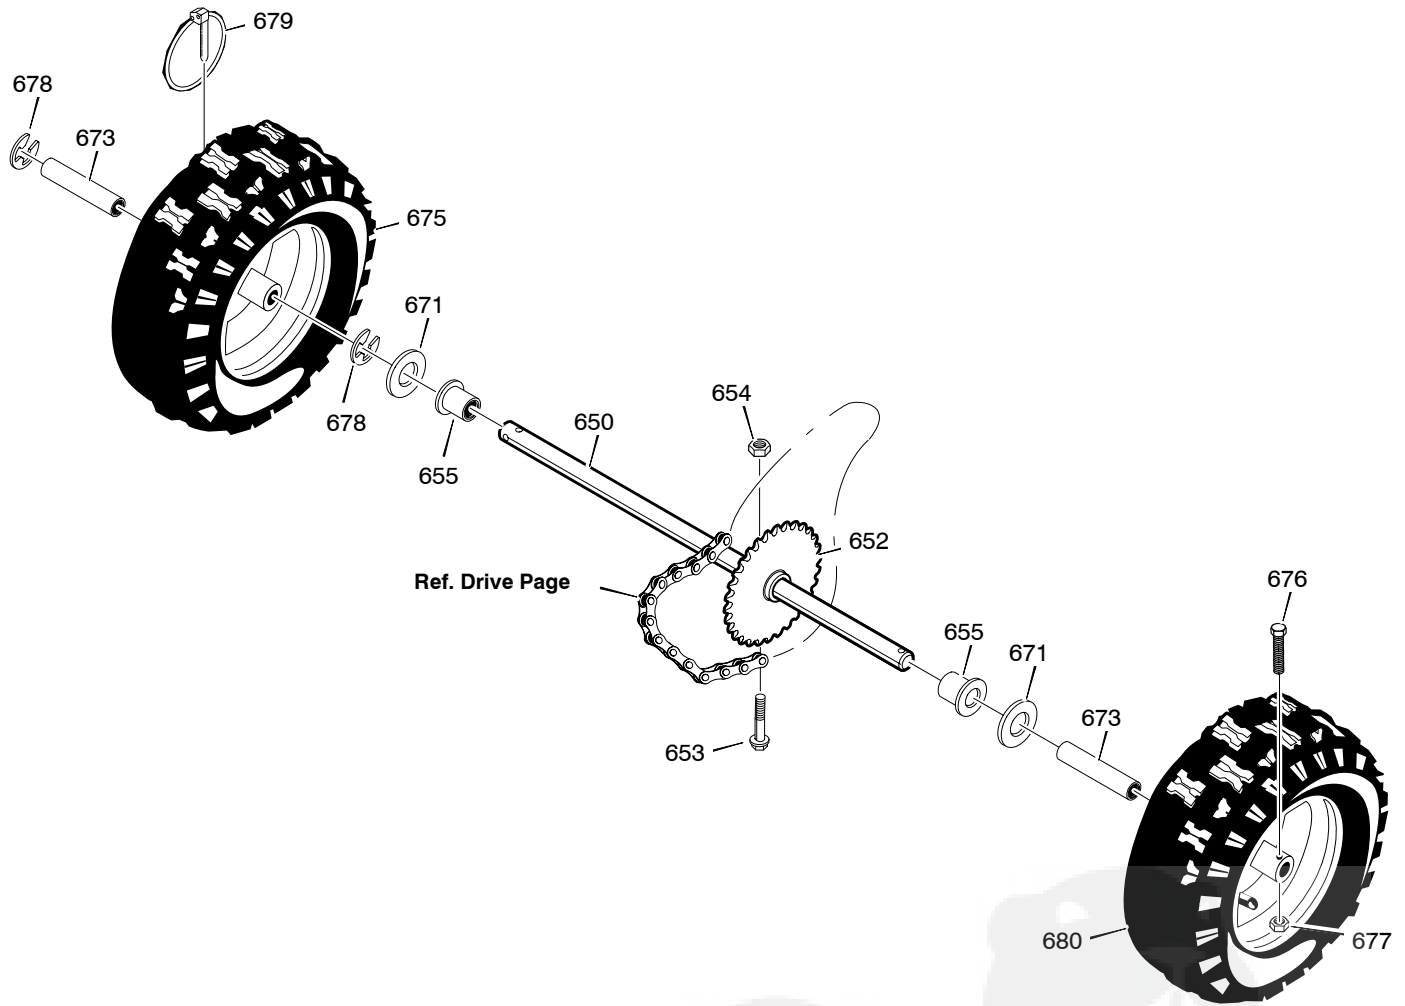

Key No.	Part No.	Description
720	321835E717	HANDLE, UPPER
724	11234	SCREW, 5/16-18X2.75
725	71071	WASHER, FLAT
726	71060	WASHER, SPTLK .31X.58X.08
727	15x144	NUT, 5/16-18 REGHEX
728	11261	STOP, RED PLASTIC
730	301386E717	CLUTCH HANDLE, RIGHT
731	301387E771	CLUTCH HANDLE, LEFT
733	4140	PIN, PIVOT CLUTCH
734	3535	NUT, PUSH ON CAP
739	4049	BUMPER, RECTANGLE
740	1501123	CABLE, CLUTCH 28.44L
741	761589	CABLE, AUGER CLUTCH
743	313441	BRACKET, CABLE ADJUSTER
744	1673	SPRING, AUGER CLUTCH
745	15x145	NUT, 1/4-20
746	308146	BOOT, CLUTCH SPRING
750	339541E717	HANDLE, LOWER
751	25x021	SCREW, TAP 5/16-18 X .75
755	337407E717	BRKT, GEAR SELECTOR
756	310169	SCREW, 1/4-20 X 0.63
759	579860	SPOOL-CABLE, AUGRT CLUTCH
760	1501059 YZ	BRACKET, CABLE SPOOL YZ
762	1501122	CABLE, LOWER DRIVE 12"
763	001798	BOLT, HEX 1/4-20 X 1.50
766	333927	GRIP

Key No.	Part No.	Description
790	581631E717	ROD, SHIFT
791	302628	SCREW, 1/4-20X.75
792	73826	NUT, 1/4-20
793	318486	NUT, JAM
796	304438	KNOB
800	760564	LEVER, SPRING
801	302628	SCREW, 1/4-20X.75
802	73826	NUT, 1/4-20
811	579944	BEARING, FLANGED
812	1501085 YZ	ROD ASSY., SPEED SELECT
813	11X30	RETAINER, RING

* (NOT ILLUSTRATED)

Key No.	Part No.	Description
650	1501562	SHAFT, AXLE
652	1501089	SPRKT & HUB
653	01x193	SCREW, 1/4-20 x 1.75
654	15x145	NUT, 1/4-20 HEX NYLOCK
655	1501114	BEARING, AXLE
671	712120	FLATWASHER
673	1501139	BUSHING, WHEEL
675	580349	TIRE & RIM, RIGHT
676	577015	SCREW, 1/4-20X1.75 HH
677	15X145	NUT, 1/4-20 HEX NYLOCK
678	239	RING, RET
679	73842	PIN, KLIK .25 X 1.38 DIA
680	580349	TIRE & RIM, LEFT