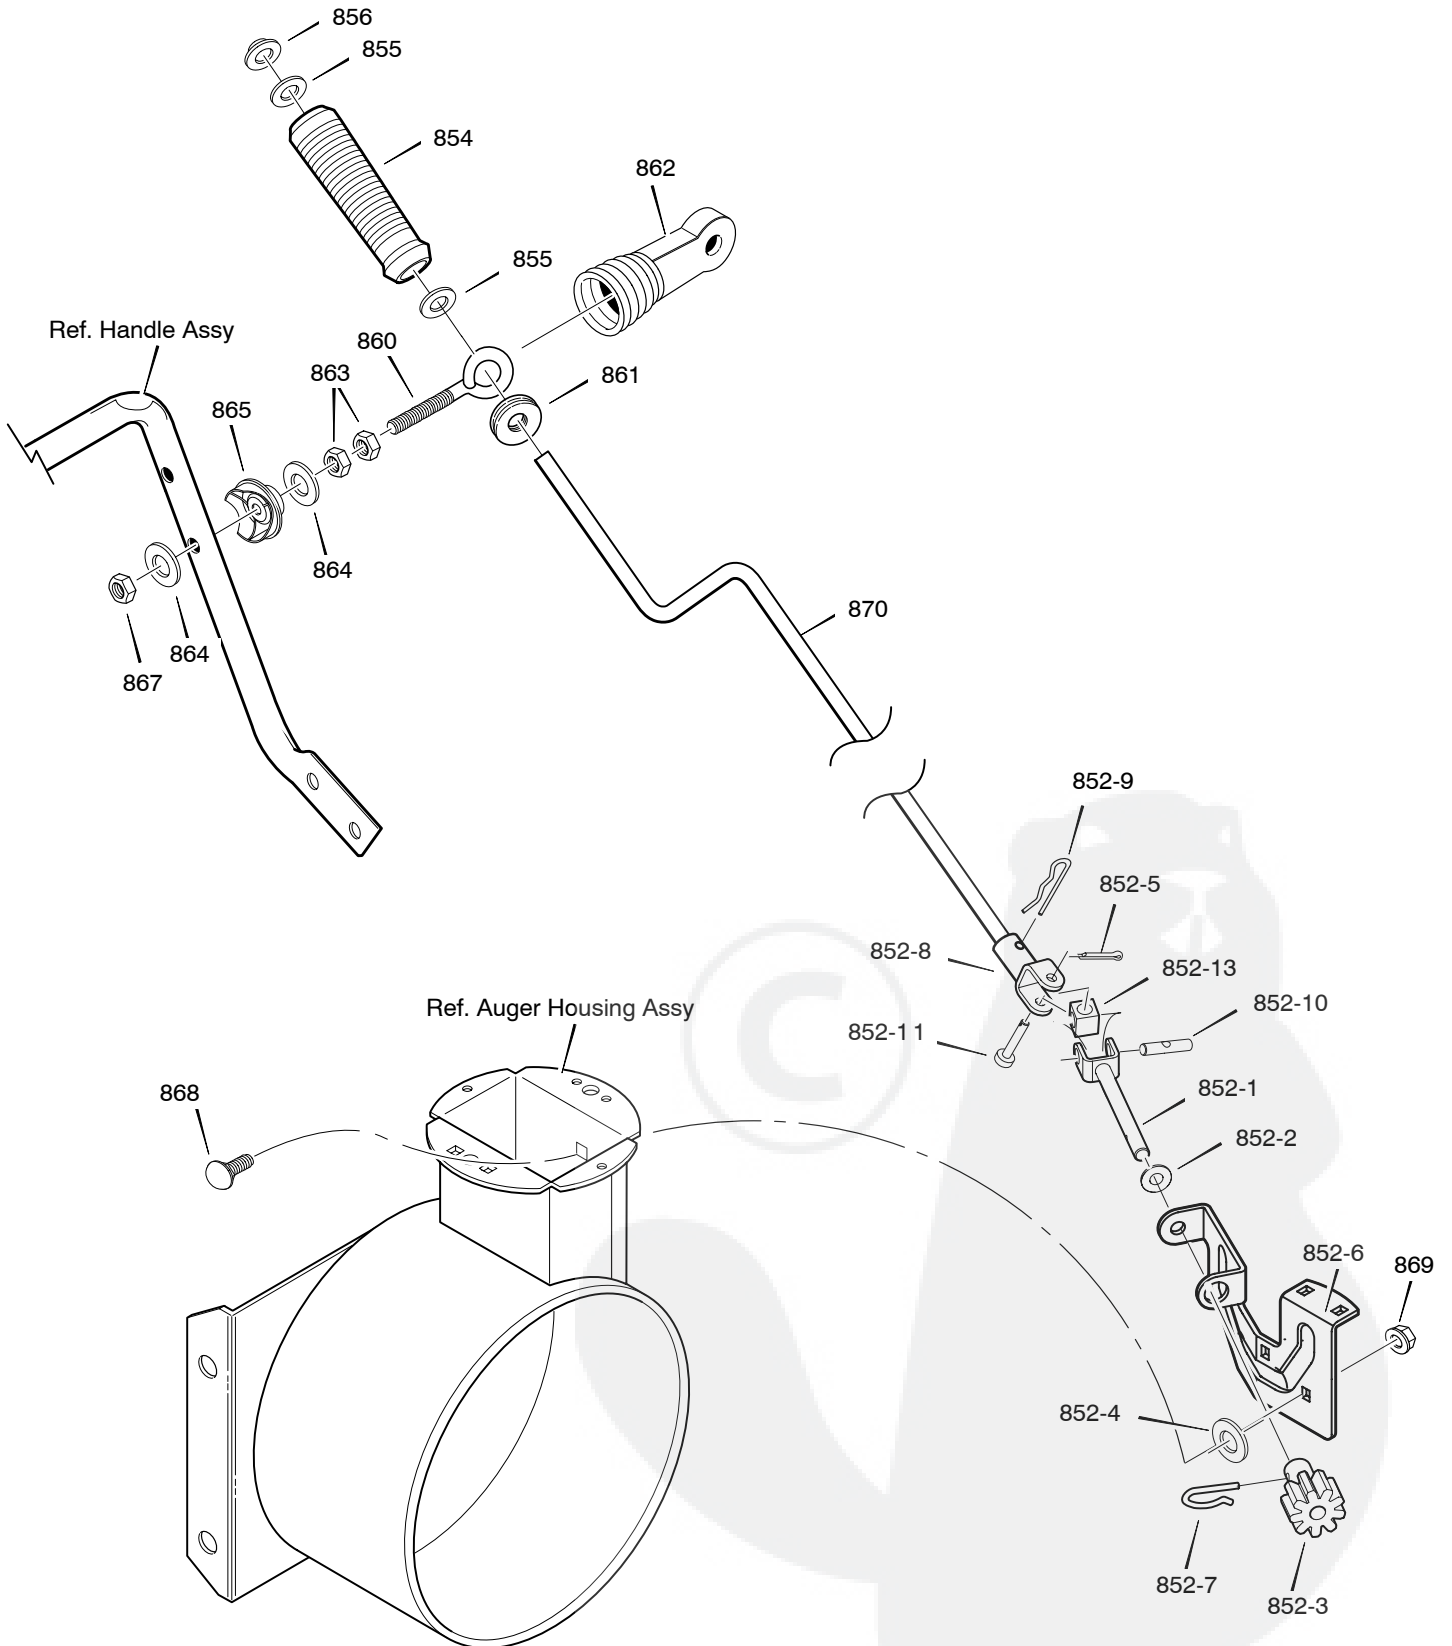

Key No.	Part No.	Description
852-1	1501309 YZ	ASSEMBLY, YOKE & ROD
852-2	313431	WASHER, CURVED SPRING
852-3	1501067	GEAR, CHUTE ROTATION 9T
852-4	17x170	WASHER
852-5	579493	PIN, COTTER
852-6	1501306E717	BRACKET, CHUTE GEAR
852-7	1501293	PIN, HAIR
852-8	1501075 YZ	ASSEMBLY, YOKE ADAPTER YZ
852-9	711682	PIN, HAIR
852-10	578060	PIN, UNIVERSAL JOINT
852-11	578309	PIN, CLEVIS
852-13	578063	HOUSING, UNIVERSAL
854	307399	KNOB, SLEEVE
855	309312	FLATWASHER
856	73664	NUT, PUSH ON 3/8"
860	581618	EYE BOLT 3/8-16X6.00
861	148	GROMMET, EYE BOLT
862	308145	BOOT, EYE BOLT
863	71045	NUT, 3/8-16 HEXJAM
864	71072	FLATWASHER .406X.81X.066
865	309344	ADAPTER, BOOT
867	71046	NUT, 3/8-16 HEXNYL
868	002x98	BOLT, CARRIAGE 1/4-20 X 1.00
869	15x145	NUT, 1/4-20
870	1501074 YZ	CRANK, ASSY CHUTE