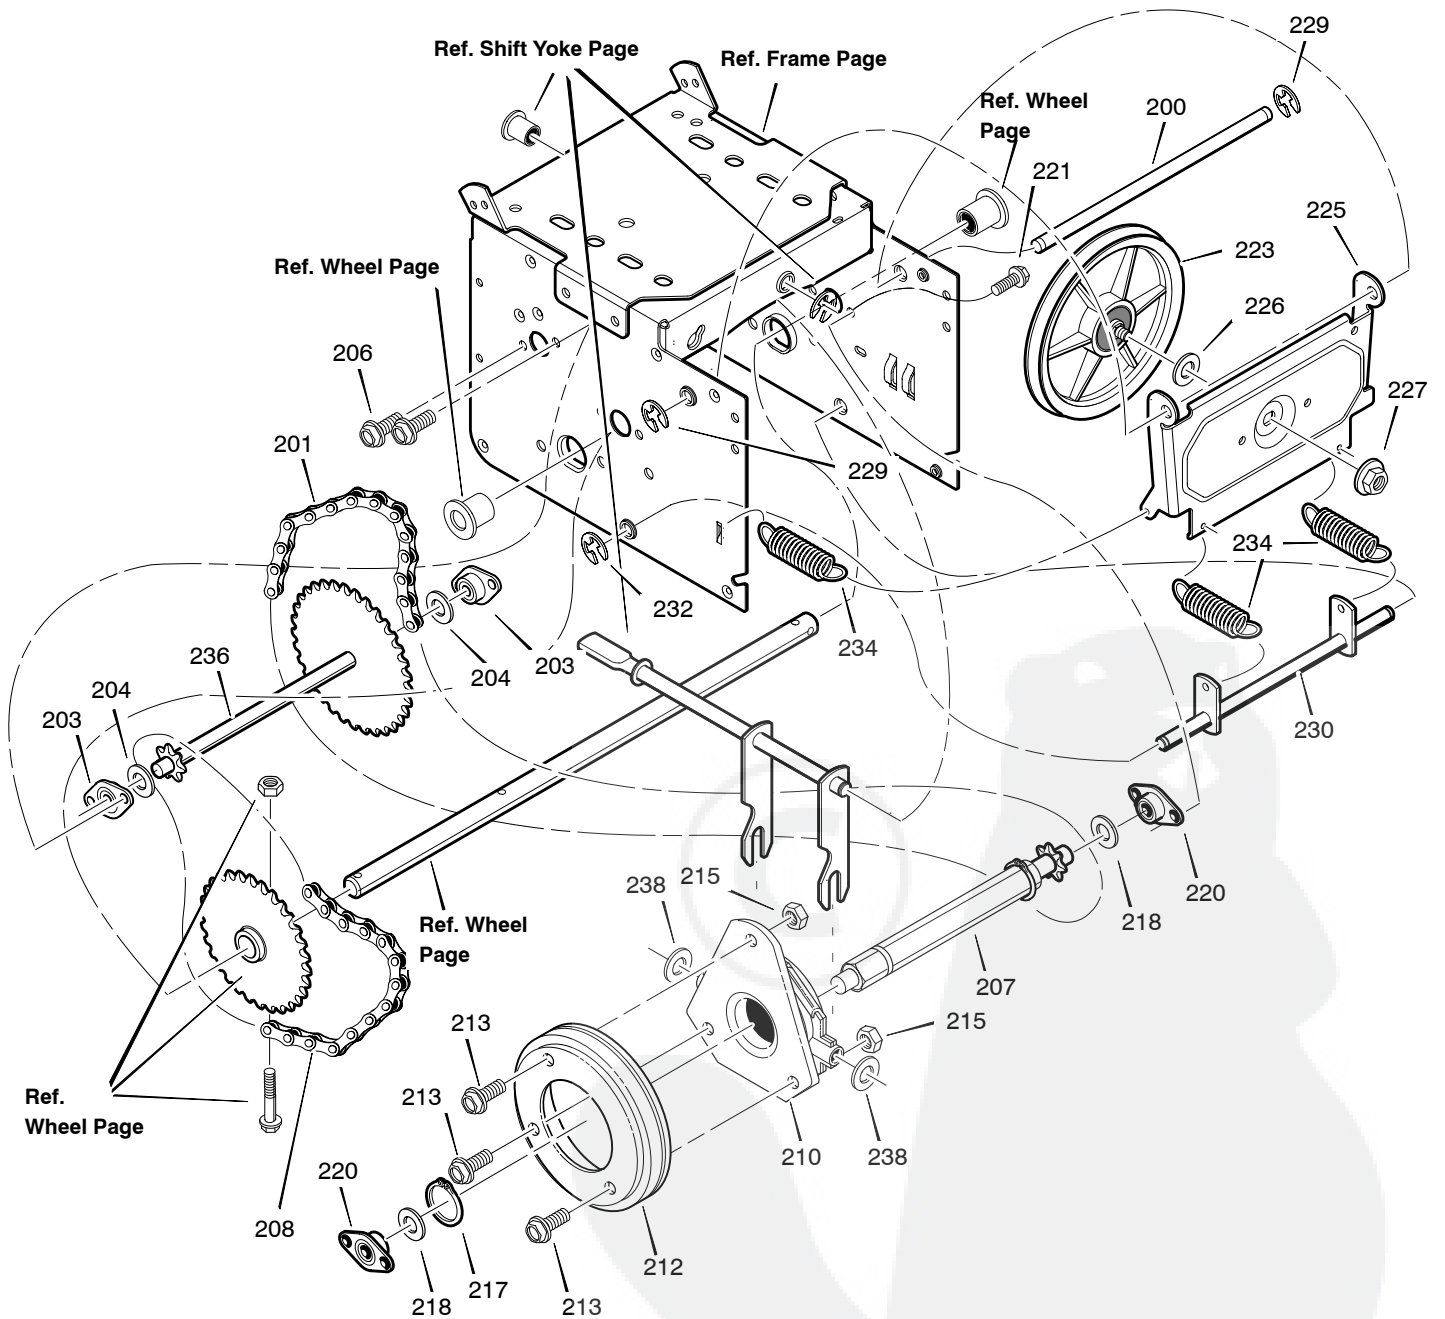

Key No.	Part No.	Description
2	-----	ENGINE
3	002x97	BOLT, CARRIAGE 5/16-18
4	028x76	RETAINER, PUSH
5	710026	NUT 5/16-18
6	1501109	PULLEY, ENGINE
7	710247	WASHER
8	71063	WASHER .38ID
9	71015	SCREW, 3/8-24X1.00
10	579932	BELT, V
11	37x120	BELT, V 4L
12	1501112 YZ	BRACKET ASSEMBLY, IDLER
13	1501065	BUSHING, IDLER BRACKET
14	71060	WASHER, SPLIT

Key No.	Part No.	Description
15	710097	SCREW 5/16-24 X 0.75
16	53704	SPRING, IDLER TRACTION DRIVE
17	50793	PULLEY, IDLER
18	590	NUT, JAM 3/8-16
20	1501201	GUIDE, BELT
22	71060	WASHER .31X.58X.08
24	710097	SCREW, 5/16-24X .75
25	-----	FRAME, MOTORBOX (5-11HP)
25-1	1501062E245	PLATE, ENGINE MOUNT
25-2	310169	SCREW, TAP 1/4-20 X .63
25-3	25x020	SCREW, TAP 5/16-18 X .50
25-4	1501049E245	FRAME, MOTOR BOX
--	F-031062L	OWNER'S MANUAL

Key No.	Part No.	Description
16	578934	GUARD, MUFFLER
17	304807	SCREW
18	304810	WASHER
19	304809	WASHER

Key No.	Part No.	Description
90	1501055E717	COVER, BOTTOM
91	310169	SCREW, 1/4-20X .63
103	1501111 YZ	IDLER ASSEMBLY, AUGER
105	711682	PIN, HAIR .38DIAX1.64LG
106	761761	PIN, CLEVIS 3/16" DIA
107	165X160	SPRING, TENSION
108	761675 YZ	ASSY., SPRING ATTACH
110	585781	BOLT, 3/8-16X1.25 CARR.
111	711617	WASHER, FLAT
122	780055	SCREW, TAP 5/16-18 X .50
148	50793	PULLEY, IDLER
149	590	NUT, JAM 3/8-16
160	1501172	COVER, BELT
162	26X306	SCREW, TAP
166	71067	WASHER, FLAT
168	1501200	SPACER, AUGER BRACKET