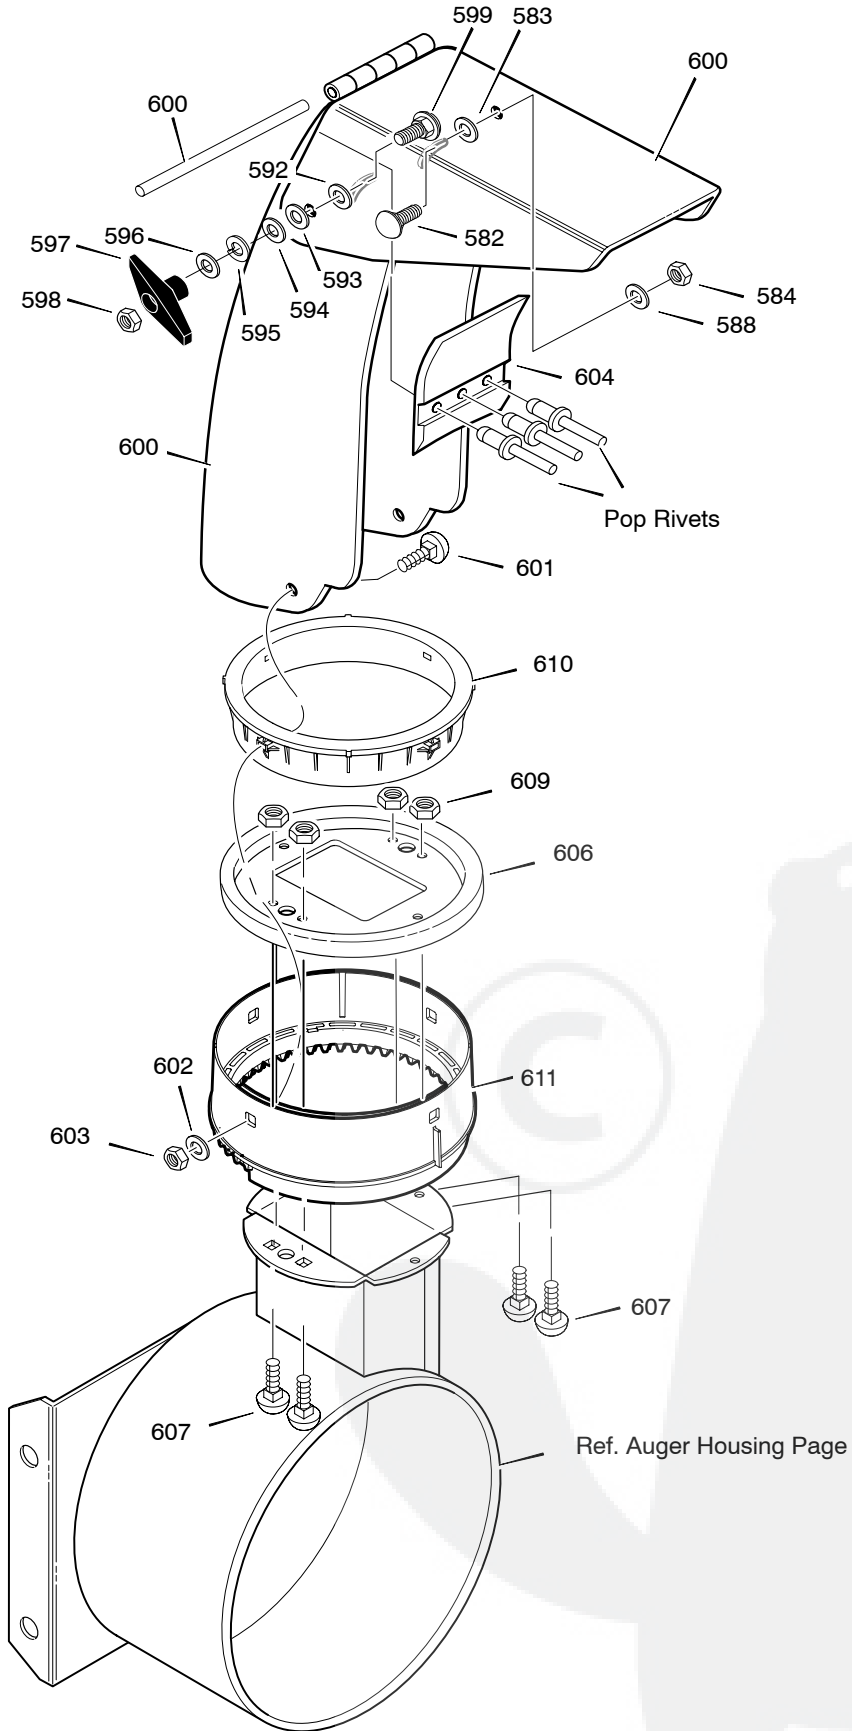

Key No.	Part No.	Description
582	340720	BOLT, CARRIAGE 5/16-18 X.75
583	12021	WASHER, PLASTIC
584	71038	NUT, 5/16-18 REGHEX NYLOCK
588	6711	WASHER, PLASTIC
592	12021	WASHER, PLASTIC
593	6711	WASHER, PLASTIC
594	71071	WASHER, FLAT
595	71060	WASHER, SPLIT
596	71071	WASHER, FLAT
597	57171	KNOB, T 3.00
598	15x144	NUT, 5/16-18 REGHEX
599	3316	BOLT, 5/16-18X1.00
600	760018E717	CHUTE ASSEMBLY AND GUARD
601	2x100	BOLT, 5/16-18 X1.00
602	71071	WASHER, FLAT
603	71038	NUT, 5/16-18 HEXNYL
604	760268	FLAP, CHUTE
606	585214 YZ	CHUTE COLLAR
607	02x101	SCREW, 1/4-20 X 0.75
609	15x145	NUT, 1/4-20 HEX NYLOCK
610	337227	RETAINER RING INNER
611	1501282	RETAINER RING OUTER