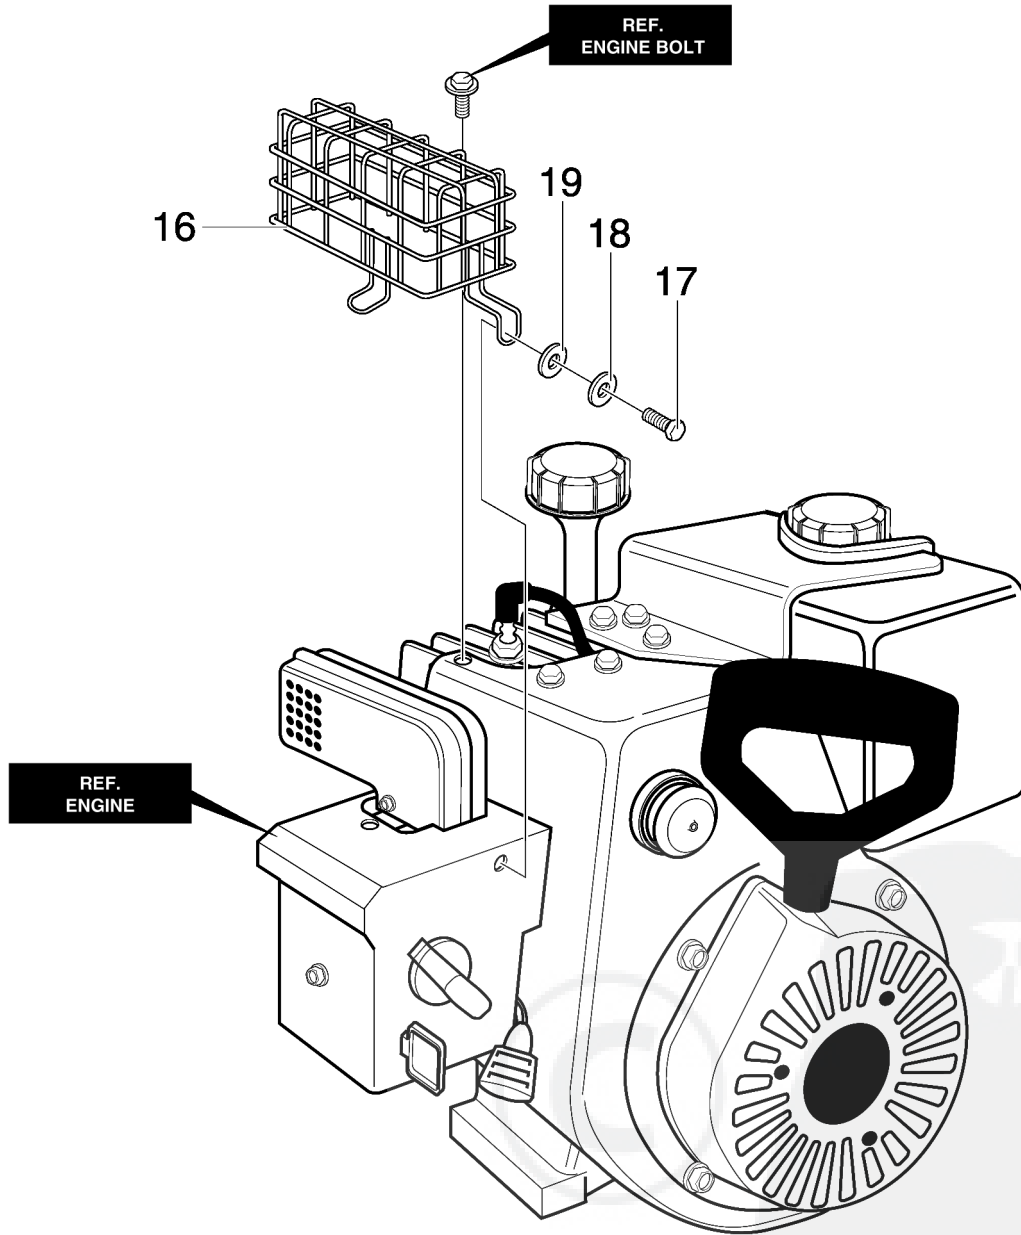

Key No.	Part No.	Description
2	-----	ENGINE
3	002x97	BOLT, CARRIAGE 5/16-18
4	028x76	RETAINER, PUSH
5	710026	NUT 5/16-18
6	1501109	PULLEY, ENGINE
7	710247	WASHER
8	71063	WASHER .38ID
9	71015	SCREW, 3/8-24X1.00
10	579932	BELT, V
11	37x120	BELT, V 4L
12	1501112 YZ	BRACKET ASSEMBLY, IDLER
13	1501065	BUSHING, IDLER BRACKET
14	71060	WASHER, SPLIT

Key No.	Part No.	Description
15	710097	SCREW 5/16-24 X 0.75
16	53704	SPRING, IDLER TRACTION DRIVE
17	50793	PULLEY, IDLER
18	590	NUT, JAM 3/8-16
20	1501201	GUIDE, BELT
22	71060	WASHER .31X.58X.08
24	710097	SCREW, 5/16-24X .75
25	-----	FRAME, MOTORBOX (5-11HP)
25-1	1501062E245	PLATE, ENGINE MOUNT
25-2	310169	SCREW, TAP 1/4-20 X .63
25-3	25x020	SCREW, TAP 5/16-18 X .50
25-4	1501049E245	FRAME, MOTOR BOX
--	F-031062L	OWNER'S MANUAL

Key No.	Part No.	Description
16	578934	GUARD, MUFFLER
17	304807	SCREW
18	304810	WASHER
19	304809	WASHER

Key No.	Part No.	Description
90	1501055E717	COVER, BOTTOM
91	310169	SCREW, 1/4-20X .63
103	1501111 YZ	IDLER ASSEMBLY, AUGER
105	711682	PIN, HAIR .38DIAX1.64LG
106	761761	PIN, CLEVIS 3/16" DIA
107	165X160	SPRING, TENSION
108	761675 YZ	ASSY., SPRING ATTACH
110	585781	BOLT, 3/8-16X1.25 CARR.
111	711617	WASHER, FLAT
122	780055	SCREW, TAP 5/16-18 X .50
148	50793	PULLEY, IDLER
149	590	NUT, JAM 3/8-16
160	1501172	COVER, BELT
162	26X306	SCREW, TAP
166	71067	WASHER, FLAT
168	1501200	SPACER, AUGER BRACKET