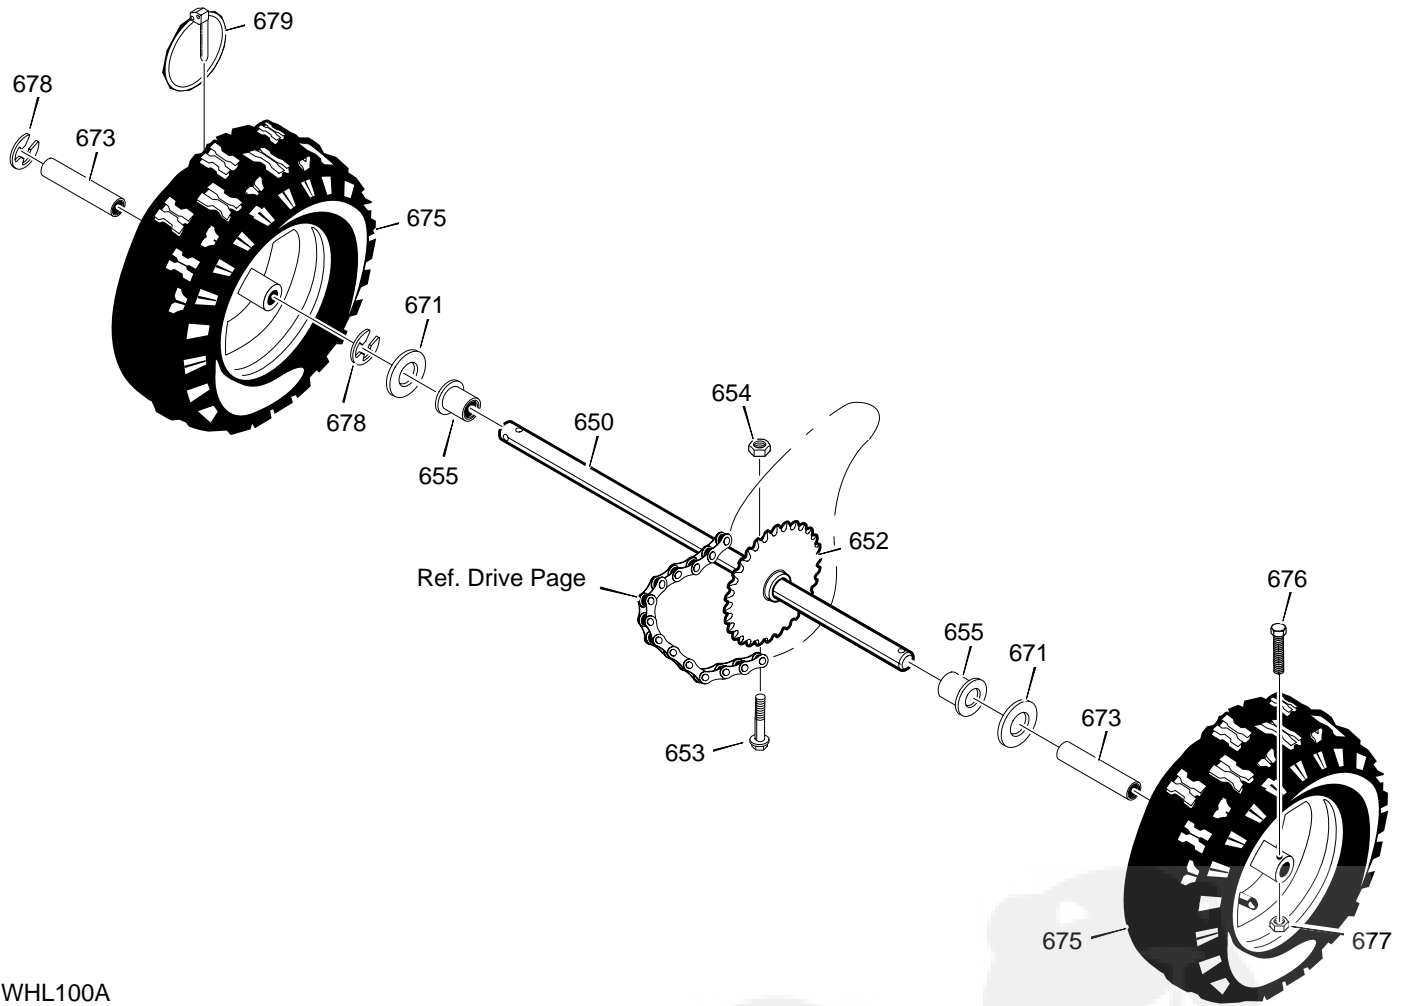

WHL100A

Key No.	Part No.	Description
650	1501283	SHAFT, AXLE
652	1501089	SPRKT & HUB
653	01X193	SCREW, 1/4-20 X 1.75
654	780029	NUT, 1/4-20 HEX NYLOCK
655	1501114	BEARING, AXLE
671	712120	FLATWASHER
673	1501139	BUSHING, WHEEL
675	318504	TIRE & RIM
676	577015	SCREW, 1/4-20X1.75 HH
677	780029	NUT, 1/4-20 HEX NYLOCK
678	239	RING, RET
679	73842	PIN, KLIK .25 X 1.38 DIA