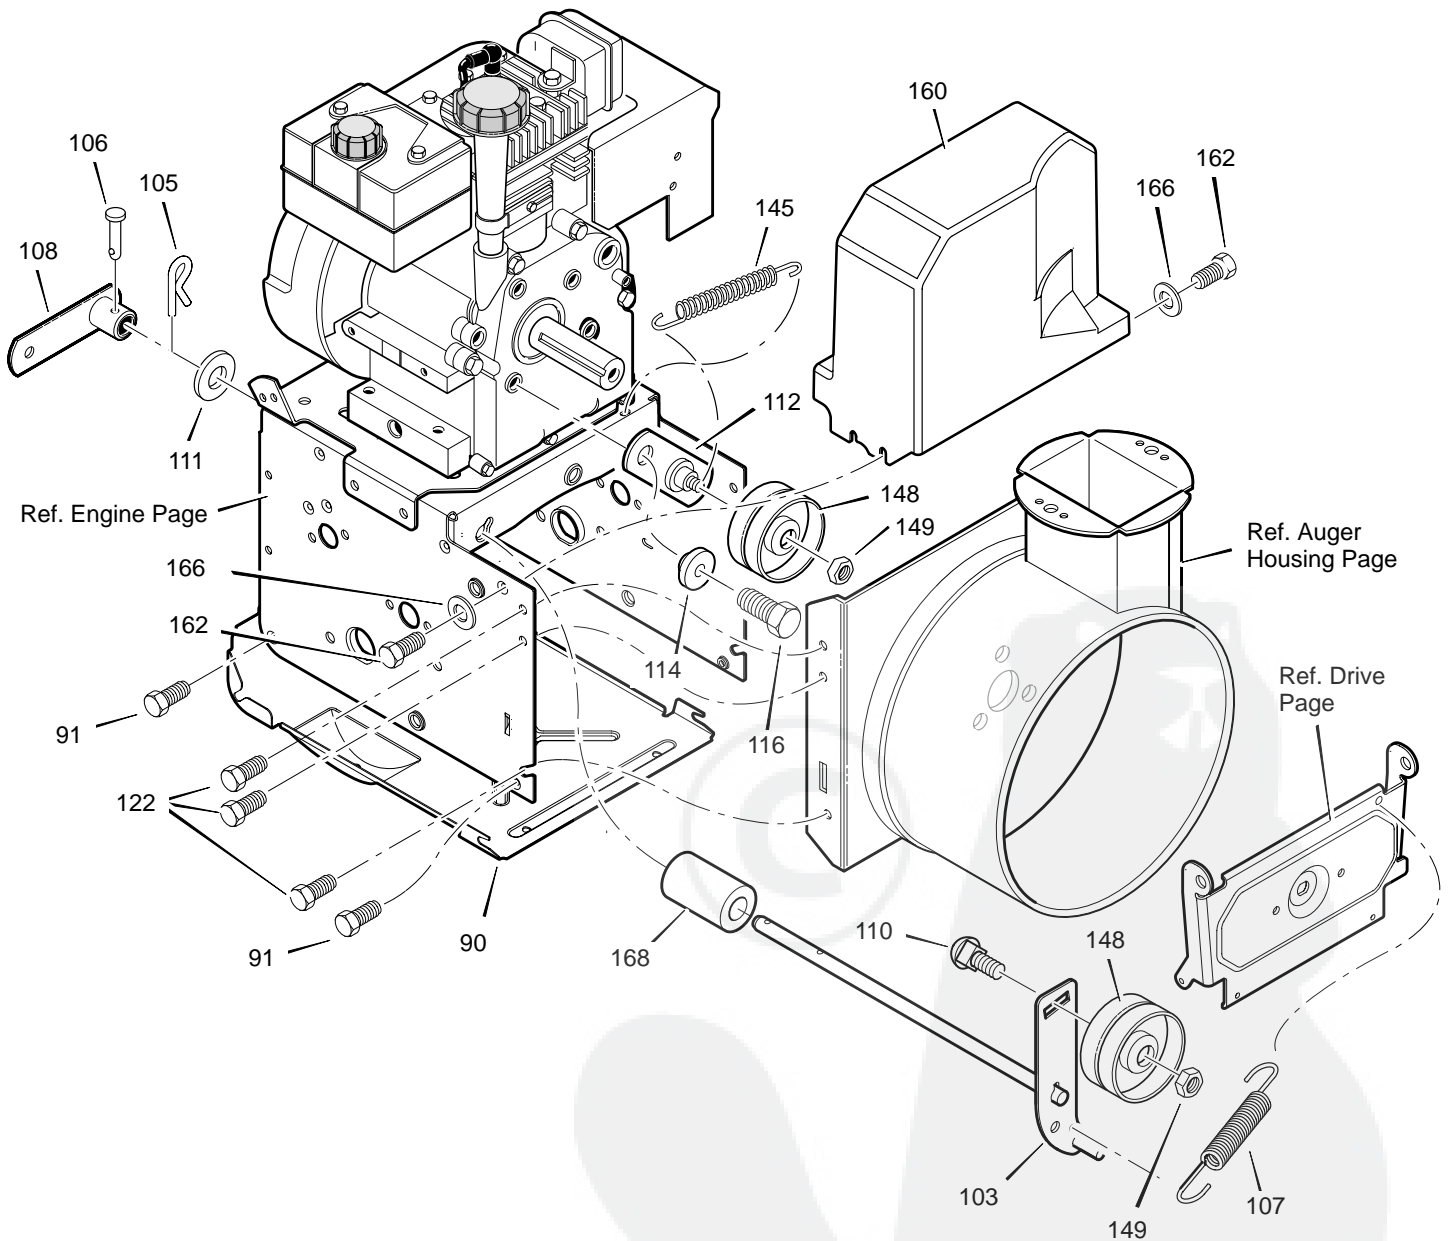

MODEL 624508x61C

REPAIR PARTS ENGINE

ENG100A

Key No.	Part No.	Description
2	-----	ENGINE
3	2x97	BOLT, CARRIAGE 5/16-18
5	28x76	RETAINER, PUSH
6	710026	NUT, HEXWDFLLK 5/16-18
8	1501109	PULLEY, ENGINE
10	710247	WASHER
12	71063	WASHER, HVSP TLK .38ID
14	71015	SCREW, 3/8-24X1.00
16	579932	BELT, V 3L 33.13LG
18	37x120	BELT, V 4L35.6 LG
20	1501201	GUIDE, BELT
22	71060	WASHER, SPTLK .31X.58X.08
24	710097	SCREW, 5/16-24X .75
25	-----	FRAME, MOTORBOX (5-11HP)
25-1	1501062E540	PLATE, ENGINE MOUNT
25-2	310169	SCREW, TAP 1/4-20 X .63
25-3	780055	SCREW, TAP 5/16-18 X .50
25-4	1501049E540	FRAME, MOTOR BOX
—	F-021023L	OWNER'S MANUAL

GEAR100A

Key No.	Part No.	Description
300	10577	CASE, GEAR, RH
301	10576	CASE, GEAR, LH
303	710025	SCREW, 1/4-20X.75
304	302635	NUT, 1/4-20
306	9344	SCREW, 3/8-16X.50
310	9566	SEAL, OIL
311	50304	BEARING, FL
312	48275	WASHER, FLAT
313	340286	SHAFT, AUGER OUTPUT
314	51279	GASKET, GEAR BOX
315	51405	GEAR, WORM
316	431787	KEY, WOODRUFF #61
320	50221	BRNG, FL
321	1501128	SHAFT, AUGER INPUT (IMPELLER)
322	580295	COLLAR, THRUST
323	454565	PIN, SPRING
324	48275	WASHER, FLAT
325	50684	BRNG, ROLL
326	50304	BRNG, FL
327	9566	SEAL, OIL
340	760194E701	IMPELLER
341	454565	PIN, SPRING
*	333431	10oz TUBE LUBRIPLATE

* (NOT ILLUSTRATED)

FRA100A

Key No.	Part No.	Description
122	780055	SCREW, 5/16-18X .50
90	1501055E701	COVER, BOTTOM
91	310169	SCREW, 1/4-20X .63
103	1501111 YZ	IDLER ASSEMBLY, AUGER
105	711682	PIN, HAIR .38DIA X 1.64LG
106	761761	PIN, KLIK 3/16" DIA
107	165X160	SPRING, TENSION
108	761675 YZ	ASSY., SPRING ATTACH
110	585781	BOLT, 3/8-16X1.25 CARR.
111	711617	WASHER, FLAT
112	1501112 YZ	BRACKET ASSEMBLY, IDLER
114	1501065	BUSHING, IDLER BRACKET
116	710097	SCREW 5/16-24 X .75
118	71060	WASHER, SPLIT
122	780055	SCREW, TAP 5/16-18 X .50
145	53704	SPRING, IDLER TRACTION DRIVE
148	50793	PULLEY, IDLER
149	590	NUT, JAM 3/8-16
160	1501053	COVER, BELT
162	310169	SCREW, TAP 1/4-20 X .63
166	71067	WASHER, FLAT
168	1501200	SPACER, AUGER BRACKET