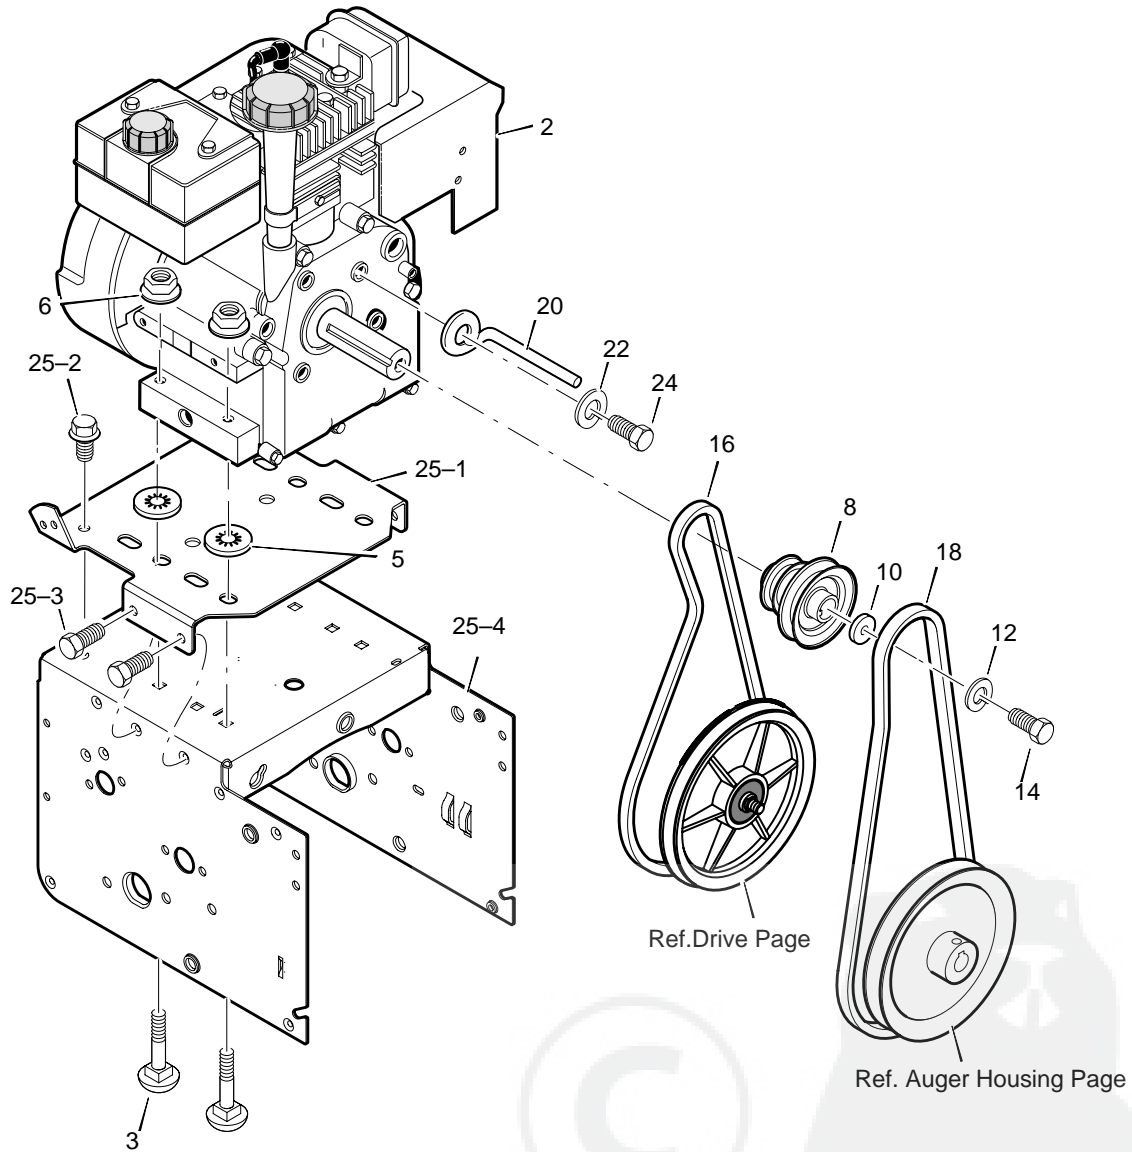

MODEL 624508x61C

REPAIR PARTS ENGINE

ENG100A

Key No.	Part No.	Description
2	-----	ENGINE
3	2x97	BOLT, CARRIAGE 5/16-18
5	28x76	RETAINER, PUSH
6	710026	NUT, HEXWDFLLK 5/16-18
8	1501109	PULLEY, ENGINE
10	710247	WASHER
12	71063	WASHER, HVSP TLK .38ID
14	71015	SCREW, 3/8-24X1.00
16	579932	BELT, V 3L 33.13LG
18	37x120	BELT, V 4L35.6 LG
20	1501201	GUIDE, BELT
22	71060	WASHER, SPTLK .31X.58X.08
24	710097	SCREW, 5/16-24X .75
25	-----	FRAME, MOTORBOX (5-11HP)
25-1	1501062E540	PLATE, ENGINE MOUNT
25-2	310169	SCREW, TAP 1/4-20 X .63
25-3	780055	SCREW, TAP 5/16-18 X .50
25-4	1501049E540	FRAME, MOTOR BOX
—	F-021023L	OWNER'S MANUAL

GEAR100A

Key No.	Part No.	Description
300	10577	CASE, GEAR, RH
301	10576	CASE, GEAR, LH
303	710025	SCREW, 1/4-20X.75
304	302635	NUT, 1/4-20
306	9344	SCREW, 3/8-16X.50
310	9566	SEAL, OIL
311	50304	BEARING, FL
312	48275	WASHER, FLAT
313	340286	SHAFT, AUGER OUTPUT
314	51279	GASKET, GEAR BOX
315	51405	GEAR, WORM
316	431787	KEY, WOODRUFF #61
320	50221	BRNG, FL
321	1501128	SHAFT, AUGER INPUT (IMPELLER)
322	580295	COLLAR, THRUST
323	454565	PIN, SPRING
324	48275	WASHER, FLAT
325	50684	BRNG, ROLL
326	50304	BRNG, FL
327	9566	SEAL, OIL
340	760194E701	IMPELLER
341	454565	PIN, SPRING
*	333431	10oz TUBE LUBRIPLATE

* (NOT ILLUSTRATED)

FRA100A

Key No.	Part No.	Description
122	780055	SCREW, 5/16-18X .50
90	1501055E701	COVER, BOTTOM
91	310169	SCREW, 1/4-20X .63
103	1501111 YZ	IDLER ASSEMBLY, AUGER
105	711682	PIN, HAIR .38DIA X 1.64LG
106	761761	PIN, KLIK 3/16" DIA
107	165X160	SPRING, TENSION
108	761675 YZ	ASSY., SPRING ATTACH
110	585781	BOLT, 3/8-16X1.25 CARR.
111	711617	WASHER, FLAT
112	1501112 YZ	BRACKET ASSEMBLY, IDLER
114	1501065	BUSHING, IDLER BRACKET
116	710097	SCREW 5/16-24 X .75
118	71060	WASHER, SPLIT
122	780055	SCREW, TAP 5/16-18 X .50
145	53704	SPRING, IDLER TRACTION DRIVE
148	50793	PULLEY, IDLER
149	590	NUT, JAM 3/8-16
160	1501053	COVER, BELT
162	310169	SCREW, TAP 1/4-20 X .63
166	71067	WASHER, FLAT
168	1501200	SPACER, AUGER BRACKET