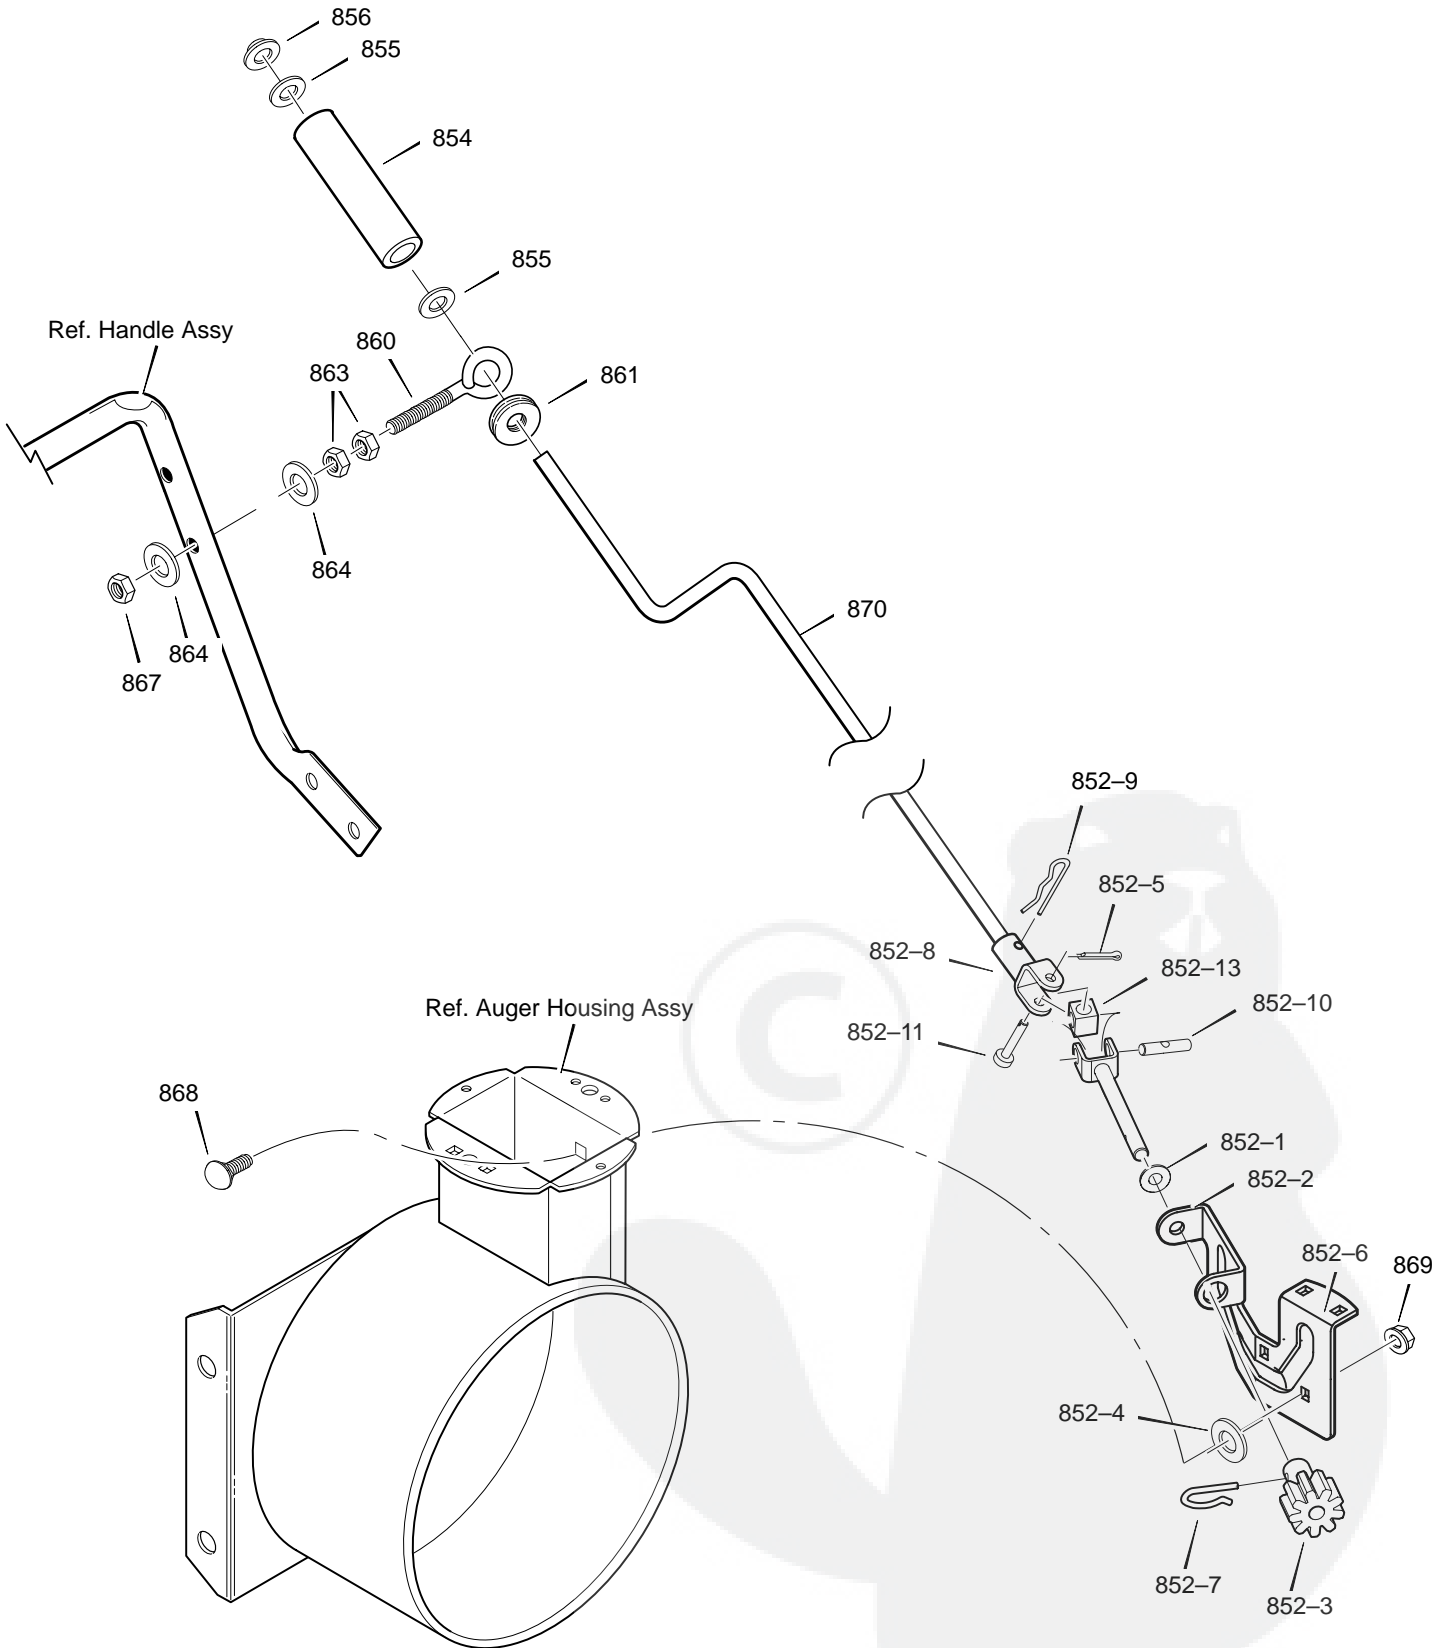

MODEL 624508x61C

REPAIR PARTS AUGER HOUSING

AUG100A

Key No.	Part No.	Description
480	762146	PULLEY, 4L 6.12X .67
481	577400	SCREW, 5/16-18X.63
482	2001022	KEY, SQUARE 3/16 X 3/4
485	1501158	SPACER, FRICTION PULLEY
490	582957 YZ	RETAINER, BALL BRNG
491	43846	BEARING, BALL
493	1X92	BOLT, HEX 5/16-18X .50
499	710026	NUT, 5/16-18 HEXWDFLLK
500	1501161E540	HOUSING, ASSY
502	309235	FASTENER, RATCHET
510	581397E701	BLADE, SCRAPER 24"
511	340714	BOLT, 1/4-20X.75
514	780285	NUT, 1/4-20
520	340518E701	AUGER, ASSY, LH
521	340523E701	AUGER, ASSY, RH
522	9524	SCREW, 1/4-20X1.75
523	3943	SPACER, SLEEVE
524	73826	NUT, 1/4-20
525	9517	BEARING, FLANGE
526	711862	NUT, 5/16-18
527	9357	SCREW, 5/16-18X .75
540	301380E701	SKID, HEIGHT ADJUST
541	340720	BOLT, 5/16-18 X .75
544	710026	NUT, 5/16-18

Key No.	Part No.	Description
720	1501205E701	HANDLE, UPPER LH
721	1501206E701	HANDLE, UPPER RH
724	11234	SCREW, 5/16-18X2.75
725	71071	WASHER, FLAT
726	71060	WASHER, SPTLK .31X.58X.08
727	71037	NUT, 5/16-18 REGHEX
728	11261	STOP, RED PLASTIC
729	337399	GRIP-HANDLE FINGER
730	337816E701	LEVER, ASSY CLUTCH DRIVE RH
731	337815E701	LEVER, ASSY CLUTCH DRIVE LH
733	337381	ROD, PIVOT CLUTCH
734	761105	NUT, PUSH ON CAP
735	337373	SPACER-HANDLE
739	4049	BUMPER, RECTANGLE
740	1501123	CABLE, CLUTCH 28.44L
741	761589	CABLE, AUGER CLUTCH
743	313441	BRACKET, CABLE ADJUSTER
744	1673	SPRING, AUGER CLUTCH
745	780029	NUT, 1/4-20
750	339541E701	HANDLE, LOWER
751	70984	SCREW, TAP 5/16-18 X .75
752	71060	WASHER, SPTLK
755	337407E701	BRKT, GEAR SELECTOR
756	6751	SCREW, 5/16-18X2.00
757	310169	SCREW, 0.25-20X0.63
759	579860	SPOOL-CABLE, AUGRT CLUTCH
760	1501059 YZ	BRACKET, CABLE SPOOL YZ
762	1501122	CABLE, LOWER DRIVE 12"
763	01X193	BOLT, HEX 1/4-20 X 1.50 YZ
764	780029	NUT
765	308146	BOOT, CLUTCH SPRING
766	337380	GRIP