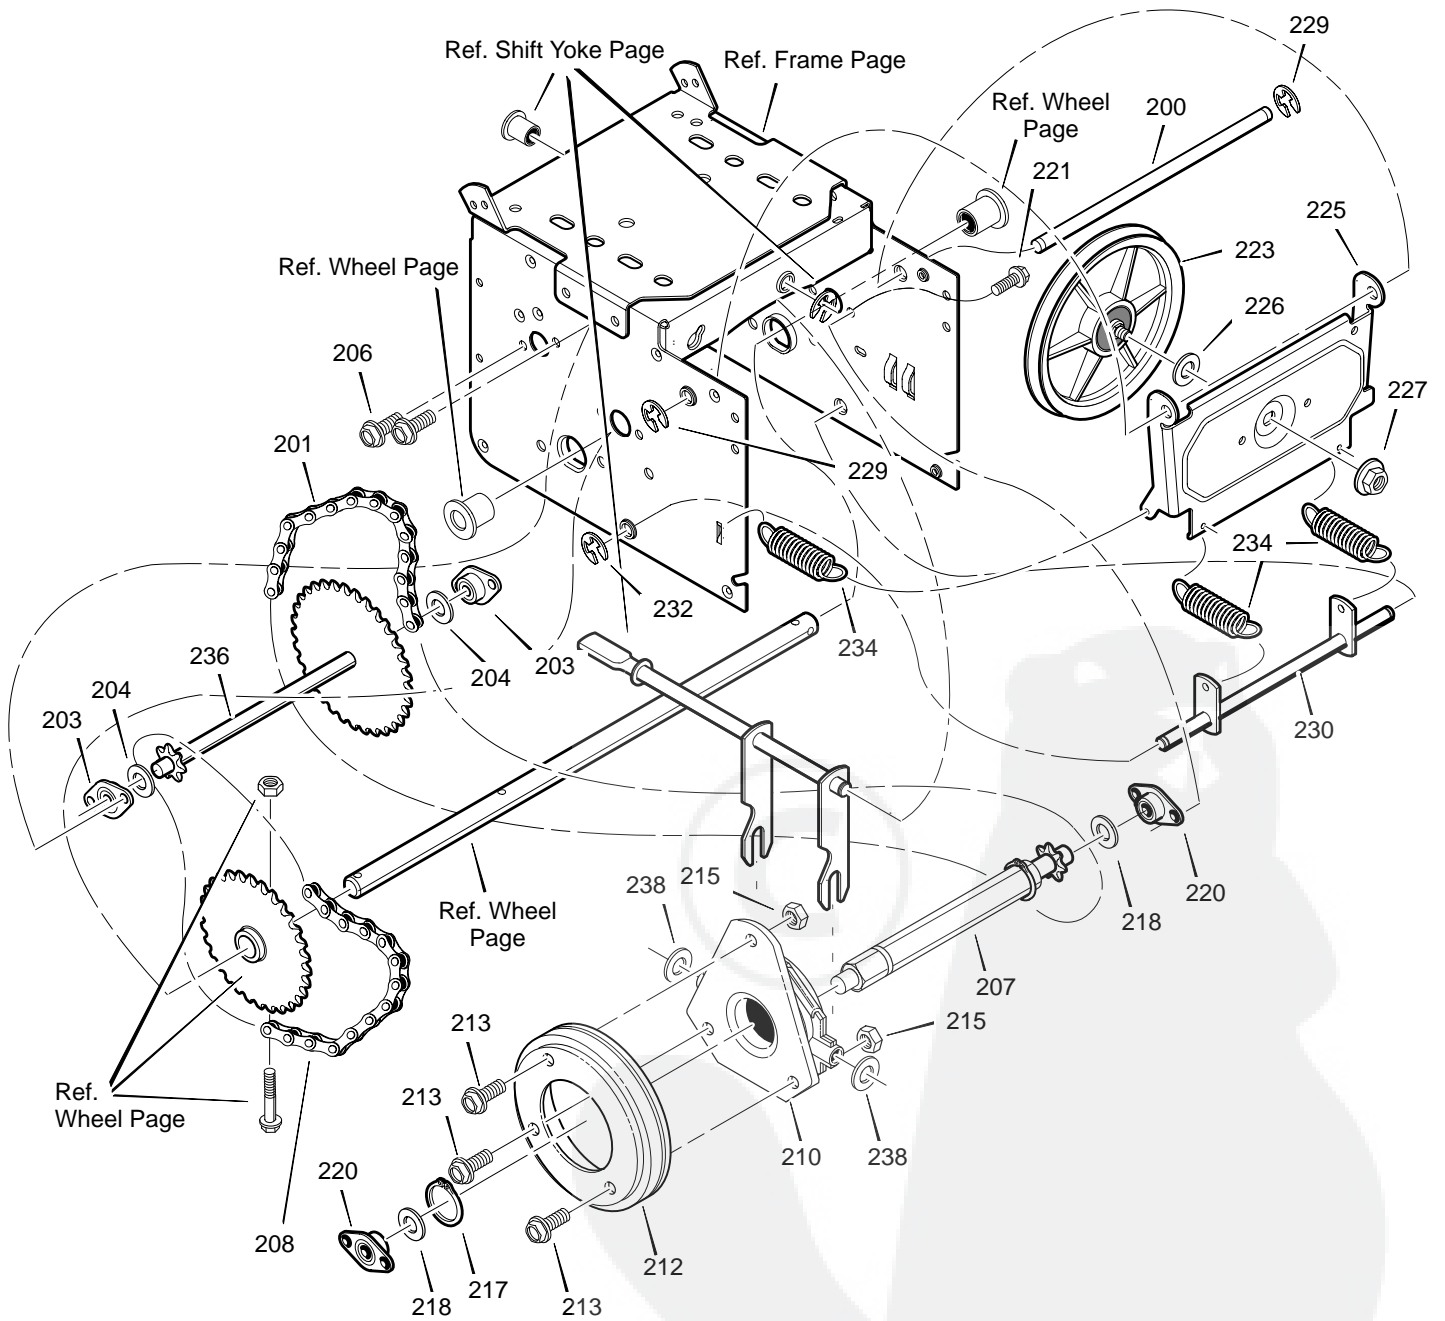

MODEL 624508x61C

REPAIR PARTS ENGINE

ENG100A

Key No.	Part No.	Description
2	-----	ENGINE
3	2x97	BOLT, CARRIAGE 5/16-18
5	28x76	RETAINER, PUSH
6	710026	NUT, HEXWDFLLK 5/16-18
8	1501109	PULLEY, ENGINE
10	710247	WASHER
12	71063	WASHER, HVSP TLK .38ID
14	71015	SCREW, 3/8-24X1.00
16	579932	BELT, V 3L 33.13LG
18	37x120	BELT, V 4L35.6 LG
20	1501201	GUIDE, BELT
22	71060	WASHER, SPTLK .31X.58X.08
24	710097	SCREW, 5/16-24X .75
25	-----	FRAME, MOTORBOX (5-11HP)
25-1	1501062E540	PLATE, ENGINE MOUNT
25-2	310169	SCREW, TAP 1/4-20 X .63
25-3	780055	SCREW, TAP 5/16-18 X .50
25-4	1501049E540	FRAME, MOTOR BOX
—	F-021023L	OWNER'S MANUAL

GEAR100A

Key No.	Part No.	Description
300	10577	CASE, GEAR, RH
301	10576	CASE, GEAR, LH
303	710025	SCREW, 1/4-20X.75
304	302635	NUT, 1/4-20
306	9344	SCREW, 3/8-16X.50
310	9566	SEAL, OIL
311	50304	BEARING, FL
312	48275	WASHER, FLAT
313	340286	SHAFT, AUGER OUTPUT
314	51279	GASKET, GEAR BOX
315	51405	GEAR, WORM
316	431787	KEY, WOODRUFF #61
320	50221	BRNG, FL
321	1501128	SHAFT, AUGER INPUT (IMPELLER)
322	580295	COLLAR, THRUST
323	454565	PIN, SPRING
324	48275	WASHER, FLAT
325	50684	BRNG, ROLL
326	50304	BRNG, FL
327	9566	SEAL, OIL
340	760194E701	IMPELLER
341	454565	PIN, SPRING
*	333431	10oz TUBE LUBRIPLATE

* (NOT ILLUSTRATED)

FRA100A

Key No.	Part No.	Description
122	780055	SCREW, 5/16-18X .50
90	1501055E701	COVER, BOTTOM
91	310169	SCREW, 1/4-20X .63
103	1501111 YZ	IDLER ASSEMBLY, AUGER
105	711682	PIN, HAIR .38DIA X 1.64LG
106	761761	PIN, KLIK 3/16" DIA
107	165X160	SPRING, TENSION
108	761675 YZ	ASSY., SPRING ATTACH
110	585781	BOLT, 3/8-16X1.25 CARR.
111	711617	WASHER, FLAT
112	1501112 YZ	BRACKET ASSEMBLY, IDLER
114	1501065	BUSHING, IDLER BRACKET
116	710097	SCREW 5/16-24 X .75
118	71060	WASHER, SPLIT
122	780055	SCREW, TAP 5/16-18 X .50
145	53704	SPRING, IDLER TRACTION DRIVE
148	50793	PULLEY, IDLER
149	590	NUT, JAM 3/8-16
160	1501053	COVER, BELT
162	310169	SCREW, TAP 1/4-20 X .63
166	71067	WASHER, FLAT
168	1501200	SPACER, AUGER BRACKET