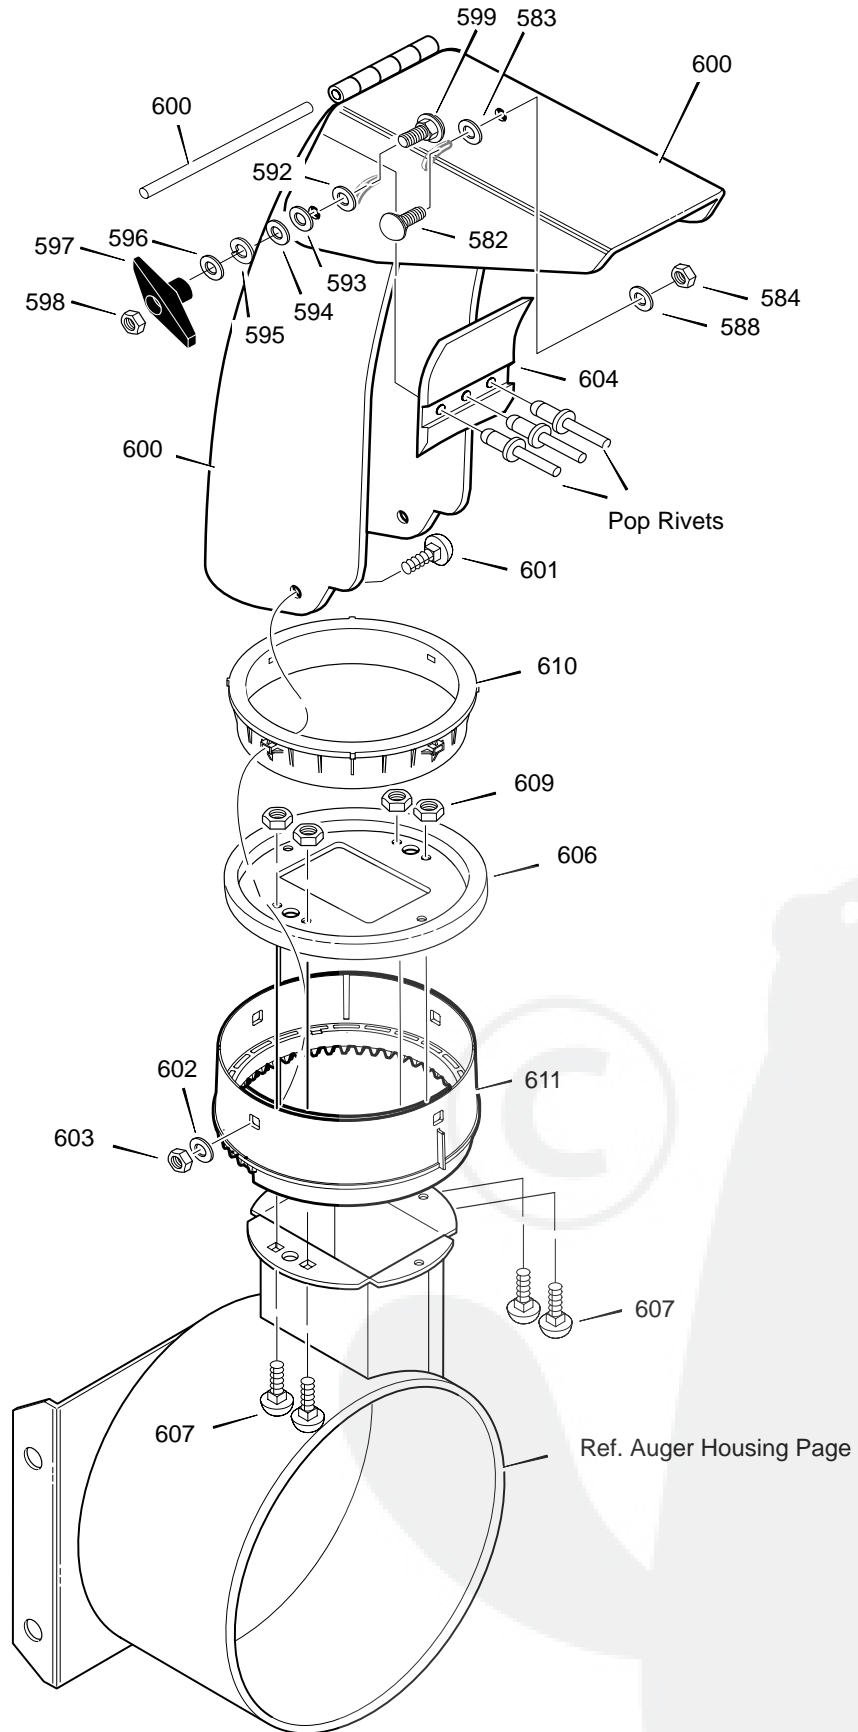

Key No.	Part No.	Description
582	340720	BOLT, CARRIAGE 5/16-18 X.75
583	12021	WASHER, PLASTIC
584	71038	NUT, 5/16-18 REGHEX NYLOCK
588	6711	WASHER, PLASTIC
592	12021	WASHER, PLASTIC
593	6711	WASHER, PLASTIC
594	71071	WASHER, FLAT
595	71060	WASHER, SPLIT
596	71071	WASHER, FLAT
597	57171	KNOB, T 3.00
598	71037	NUT, 5/16-18 REGHEX
599	3316	BOLT, 5/16-18X1.00
600	760018E701	CHUTE ASSEMBLY
601	2X100	BOLT, 5/16-18 X1.00
602	71071	WASHER, FLAT
603	71038	NUT, 5/16-18 HEXNYL
604	760268	FLAP, CHUTE
606	585214 YZ	CHUTE COLLAR
607	340714	SCREW, 1/4-20 X 1.00
609	780029	NUT, 1/4-20 HEX NYLOCK
610	337227	RETAINER RING INNER
611	1501282	RETAINER RING OUTER