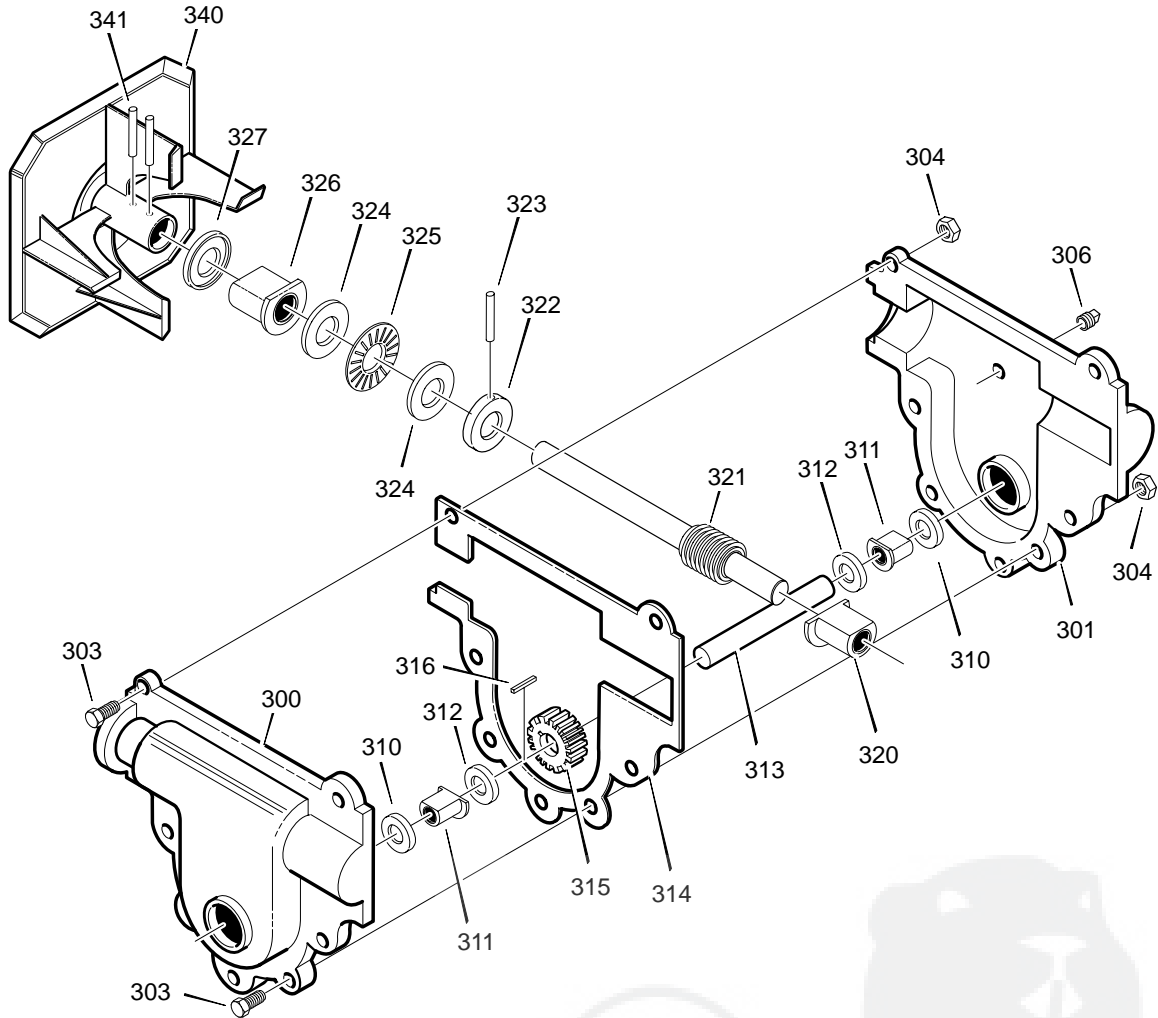

MODEL 624508x61C

REPAIR PARTS ENGINE

ENG100A

Key No.	Part No.	Description
2	-----	ENGINE
3	2x97	BOLT, CARRIAGE 5/16-18
5	28x76	RETAINER, PUSH
6	710026	NUT, HEXWDFLLK 5/16-18
8	1501109	PULLEY, ENGINE
10	710247	WASHER
12	71063	WASHER, HVSP TLK .38ID
14	71015	SCREW, 3/8-24X1.00
16	579932	BELT, V 3L 33.13LG
18	37x120	BELT, V 4L35.6 LG
20	1501201	GUIDE, BELT
22	71060	WASHER, SPTLK .31X.58X.08
24	710097	SCREW, 5/16-24X .75
25	-----	FRAME, MOTORBOX (5-11HP)
25-1	1501062E540	PLATE, ENGINE MOUNT
25-2	310169	SCREW, TAP 1/4-20 X .63
25-3	780055	SCREW, TAP 5/16-18 X .50
25-4	1501049E540	FRAME, MOTOR BOX
—	F-021023L	OWNER'S MANUAL

GEAR100A

Key No.	Part No.	Description
300	10577	CASE, GEAR, RH
301	10576	CASE, GEAR, LH
303	710025	SCREW, 1/4-20X.75
304	302635	NUT, 1/4-20
306	9344	SCREW, 3/8-16X.50
310	9566	SEAL, OIL
311	50304	BEARING, FL
312	48275	WASHER, FLAT
313	340286	SHAFT, AUGER OUTPUT
314	51279	GASKET, GEAR BOX
315	51405	GEAR, WORM
316	431787	KEY, WOODRUFF #61
320	50221	BRNG, FL
321	1501128	SHAFT, AUGER INPUT (IMPELLER)
322	580295	COLLAR, THRUST
323	454565	PIN, SPRING
324	48275	WASHER, FLAT
325	50684	BRNG, ROLL
326	50304	BRNG, FL
327	9566	SEAL, OIL
340	760194E701	IMPELLER
341	454565	PIN, SPRING
*	333431	10oz TUBE LUBRIPLATE

* (NOT ILLUSTRATED)

FRA100A

Key No.	Part No.	Description
122	780055	SCREW, 5/16-18X .50
90	1501055E701	COVER, BOTTOM
91	310169	SCREW, 1/4-20X .63
103	1501111 YZ	IDLER ASSEMBLY, AUGER
105	711682	PIN, HAIR .38DIA X 1.64LG
106	761761	PIN, KLIK 3/16" DIA
107	165X160	SPRING, TENSION
108	761675 YZ	ASSY., SPRING ATTACH
110	585781	BOLT, 3/8-16X1.25 CARR.
111	711617	WASHER, FLAT
112	1501112 YZ	BRACKET ASSEMBLY, IDLER
114	1501065	BUSHING, IDLER BRACKET
116	710097	SCREW 5/16-24 X .75
118	71060	WASHER, SPLIT
122	780055	SCREW, TAP 5/16-18 X .50
145	53704	SPRING, IDLER TRACTION DRIVE
148	50793	PULLEY, IDLER
149	590	NUT, JAM 3/8-16
160	1501053	COVER, BELT
162	310169	SCREW, TAP 1/4-20 X .63
166	71067	WASHER, FLAT
168	1501200	SPACER, AUGER BRACKET