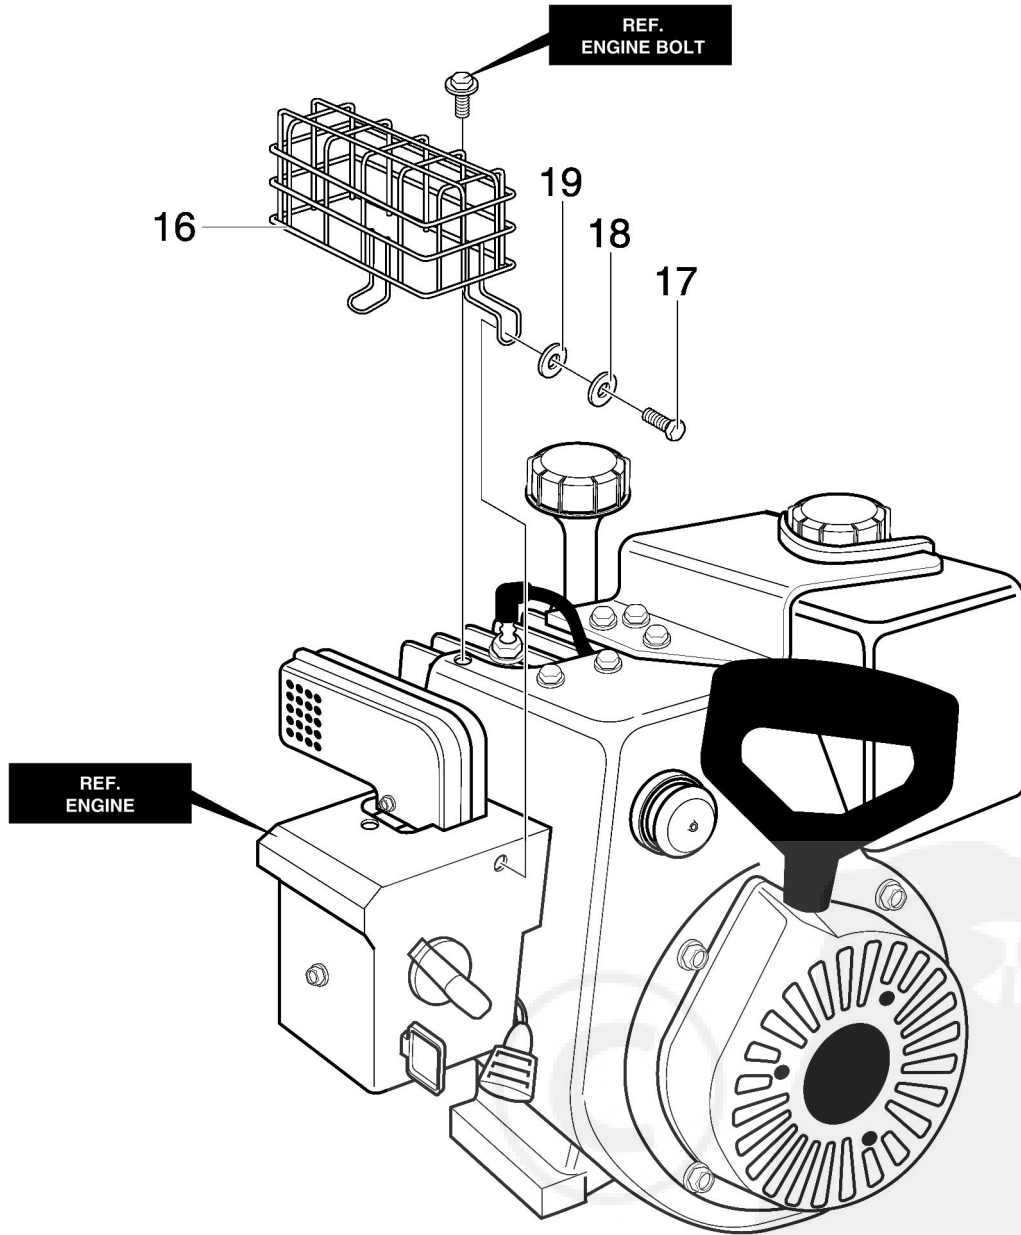

Key No.	Part No.	Description
582	340720	BOLT, CARRIAGE 5/16-18 X.75
583	12021	WASHER, PLASTIC
584	71038	NUT, 5/16-18 REGHEX NYLOCK
588	6711	WASHER, PLASTIC
592	12021	WASHER, PLASTIC
593	6711	WASHER, PLASTIC
594	71071	WASHER, FLAT
595	71060	WASHER, SPLIT
596	71071	WASHER, FLAT
597	57171	KNOB, T 3.00
598	71037	NUT, 5/16-18 REGHEX
599	3316	BOLT, 5/16-18X1.00
600	760018E701	CHUTE ASSEMBLY
601	2X100	BOLT, 5/16-18 X1.00
602	71071	WASHER, FLAT
603	71038	NUT, 5/16-18 HEXNYL
604	760268	FLAP, CHUTE
606	585214 YZ	CHUTE COLLAR
607	340714	SCREW, 1/4-20 X 1.00
609	780029	NUT, 1/4-20 HEX NYLOCK
610	337227	RETAINER RING INNER
611	1501282	RETAINER RING OUTER

PANEL101A

Key No.	Part No.	Description
770	762329E540	PANEL
771	1798	SCREW, 1/4-20 X 1/2
772	71067	WASHER
773	780029	NUT

WHL100A

Key No.	Part No.	Description
650	1501283	SHAFT, AXLE
652	1501089	SPRKT & HUB
653	01X193	SCREW, 1/4-20 X 1.75
654	780029	NUT, 1/4-20 HEX NYLOCK
655	1501114	BEARING, AXLE
671	712120	FLATWASHER
673	1501139	BUSHING, WHEEL
675	318504	TIRE & RIM
676	577015	SCREW, 1/4-20X1.75 HH
677	780029	NUT, 1/4-20 HEX NYLOCK
678	239	RING, RET
679	73842	PIN, KLIK .25 X 1.38 DIA

SYOKE100A

Key No.	Part No.	Description
790	762299E701	ROD, SHIFT
791	302628	SCREW, 1/4-20X.75
792	73826	NUT, 1/4-20
796	331624	KNOB, SLIP
800	760564	LEVER, SPRING
801	302628	SCREW, 1/4-20X.75
802	73826	NUT, 1/4-20
811	579944	BEARING, FLANGED
812	1501085 YZ	ROD ASSY., SPEED SELECT
813	11X30	RETAINER, RING