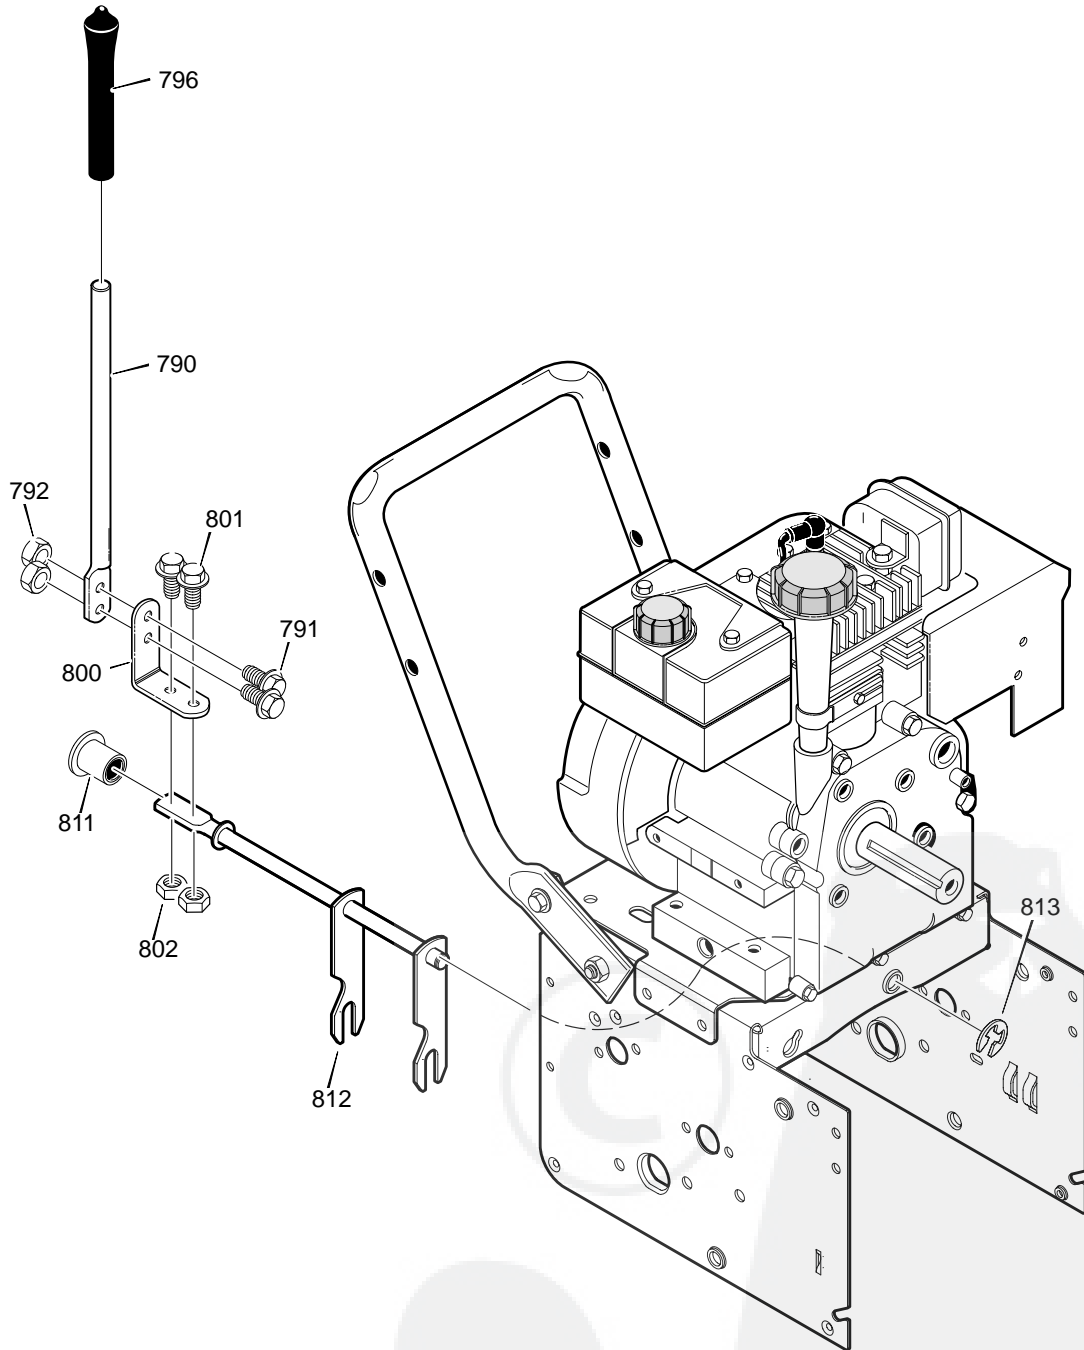

MODEL 624508x61C

REPAIR PARTS ENGINE

ENG100A

Key No.	Part No.	Description
2	-----	ENGINE
3	2x97	BOLT, CARRIAGE 5/16-18
5	28x76	RETAINER, PUSH
6	710026	NUT, HEXWDFLLK 5/16-18
8	1501109	PULLEY, ENGINE
10	710247	WASHER
12	71063	WASHER, HVSP TLK .38ID
14	71015	SCREW, 3/8-24X1.00
16	579932	BELT, V 3L 33.13LG
18	37x120	BELT, V 4L35.6 LG
20	1501201	GUIDE, BELT
22	71060	WASHER, SPTLK .31X.58X.08
24	710097	SCREW, 5/16-24X .75
25	-----	FRAME, MOTORBOX (5-11HP)
25-1	1501062E540	PLATE, ENGINE MOUNT
25-2	310169	SCREW, TAP 1/4-20 X .63
25-3	780055	SCREW, TAP 5/16-18 X .50
25-4	1501049E540	FRAME, MOTOR BOX
—	F-021023L	OWNER'S MANUAL

Key No.	Part No.	Description
582	340720	BOLT, CARRIAGE 5/16-18 X.75
583	12021	WASHER, PLASTIC
584	71038	NUT, 5/16-18 REGHEX NYLOCK
588	6711	WASHER, PLASTIC
592	12021	WASHER, PLASTIC
593	6711	WASHER, PLASTIC
594	71071	WASHER, FLAT
595	71060	WASHER, SPLIT
596	71071	WASHER, FLAT
597	57171	KNOB, T 3.00
598	71037	NUT, 5/16-18 REGHEX
599	3316	BOLT, 5/16-18X1.00
600	760018E701	CHUTE ASSEMBLY
601	2X100	BOLT, 5/16-18 X1.00
602	71071	WASHER, FLAT
603	71038	NUT, 5/16-18 HEXNYL
604	760268	FLAP, CHUTE
606	585214 YZ	CHUTE COLLAR
607	340714	SCREW, 1/4-20 X 1.00
609	780029	NUT, 1/4-20 HEX NYLOCK
610	337227	RETAINER RING INNER
611	1501282	RETAINER RING OUTER

PANEL101A

Key No.	Part No.	Description
770	762329E540	PANEL
771	1798	SCREW, 1/4-20 X 1/2
772	71067	WASHER
773	780029	NUT

WHL100A

Key No.	Part No.	Description
650	1501283	SHAFT, AXLE
652	1501089	SPRKT & HUB
653	01X193	SCREW, 1/4-20 X 1.75
654	780029	NUT, 1/4-20 HEX NYLOCK
655	1501114	BEARING, AXLE
671	712120	FLATWASHER
673	1501139	BUSHING, WHEEL
675	318504	TIRE & RIM
676	577015	SCREW, 1/4-20X1.75 HH
677	780029	NUT, 1/4-20 HEX NYLOCK
678	239	RING, RET
679	73842	PIN, KLIK .25 X 1.38 DIA