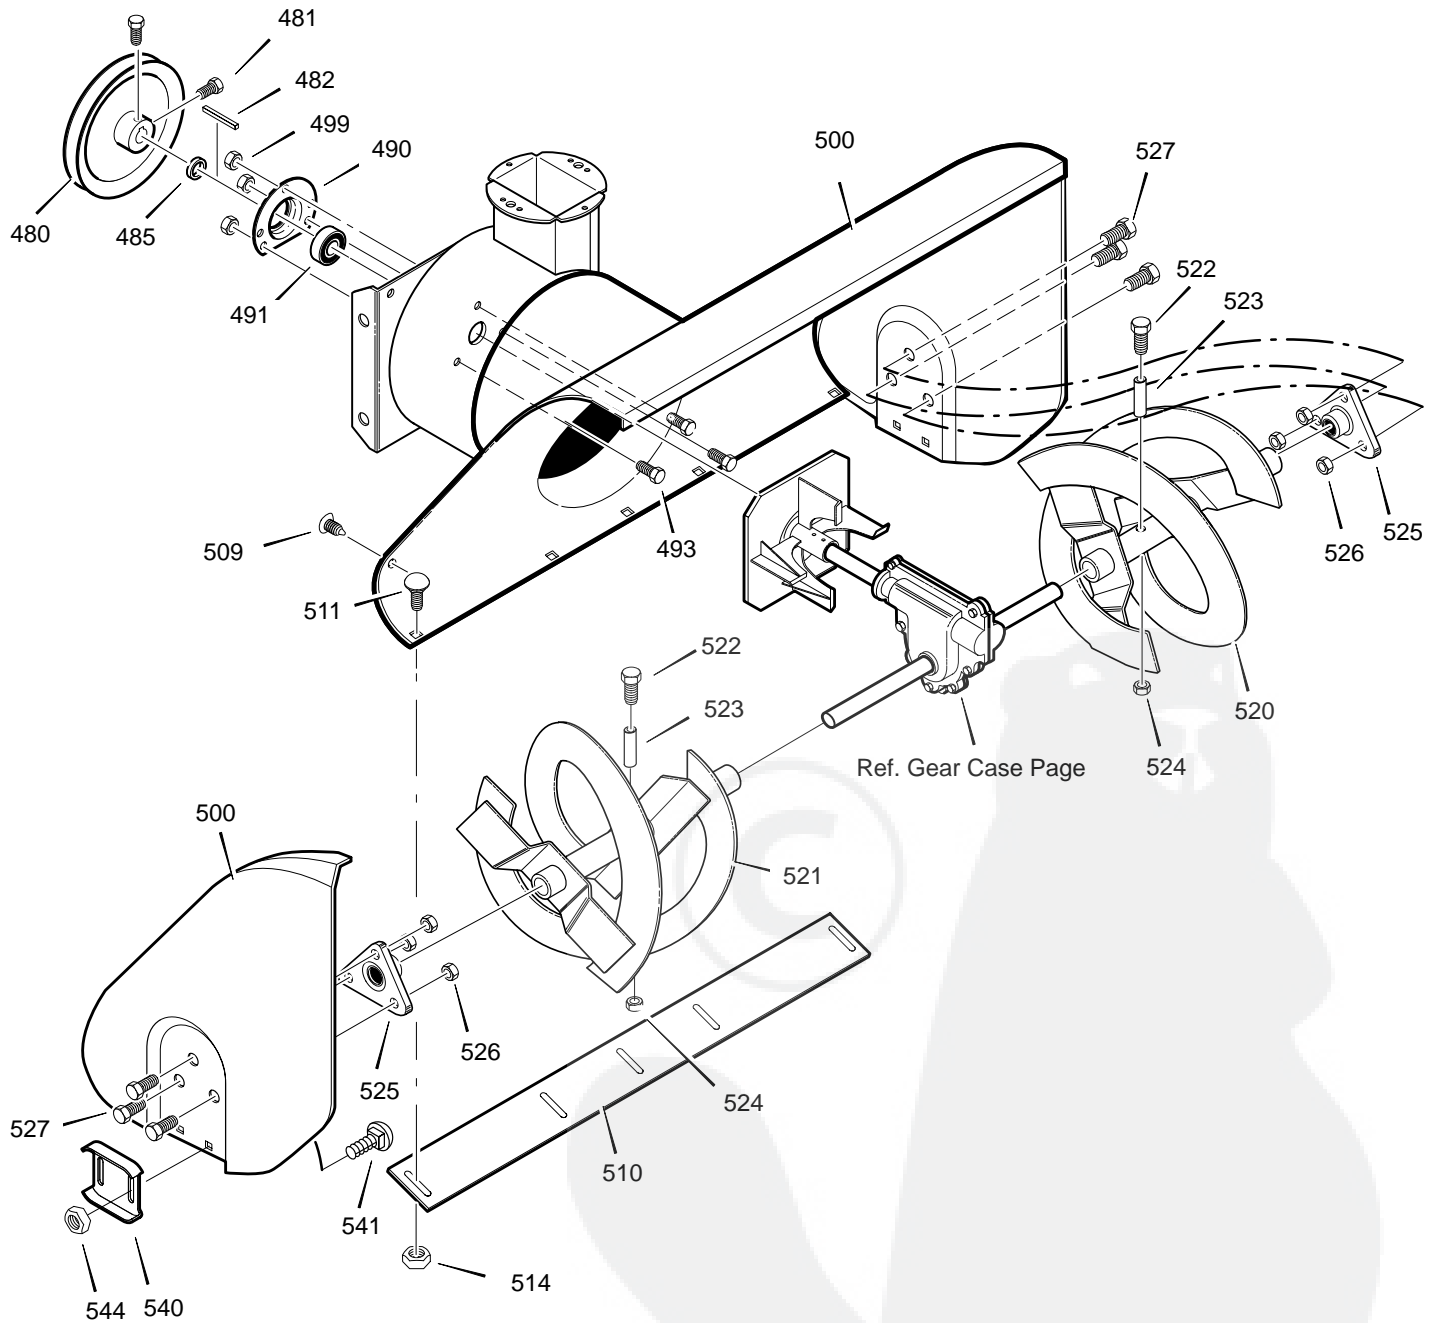

MODEL 624508x61C

REPAIR PARTS AUGER HOUSING

AUG100A

Key No.	Part No.	Description
480	762146	PULLEY, 4L 6.12X .67
481	577400	SCREW, 5/16-18X.63
482	2001022	KEY, SQUARE 3/16 X 3/4
485	1501158	SPACER, FRICTION PULLEY
490	582957 YZ	RETAINER, BALL BRNG
491	43846	BEARING, BALL
493	1X92	BOLT, HEX 5/16-18X .50
499	710026	NUT, 5/16-18 HEXWDFLLK
500	1501161E540	HOUSING, ASSY
502	309235	FASTENER, RATCHET
510	581397E701	BLADE, SCRAPER 24"
511	340714	BOLT, 1/4-20X.75
514	780285	NUT, 1/4-20
520	340518E701	AUGER, ASSY, LH
521	340523E701	AUGER, ASSY, RH
522	9524	SCREW, 1/4-20X1.75
523	3943	SPACER, SLEEVE
524	73826	NUT, 1/4-20
525	9517	BEARING, FLANGE
526	711862	NUT, 5/16-18
527	9357	SCREW, 5/16-18X .75
540	301380E701	SKID, HEIGHT ADJUST
541	340720	BOLT, 5/16-18 X .75
544	710026	NUT, 5/16-18