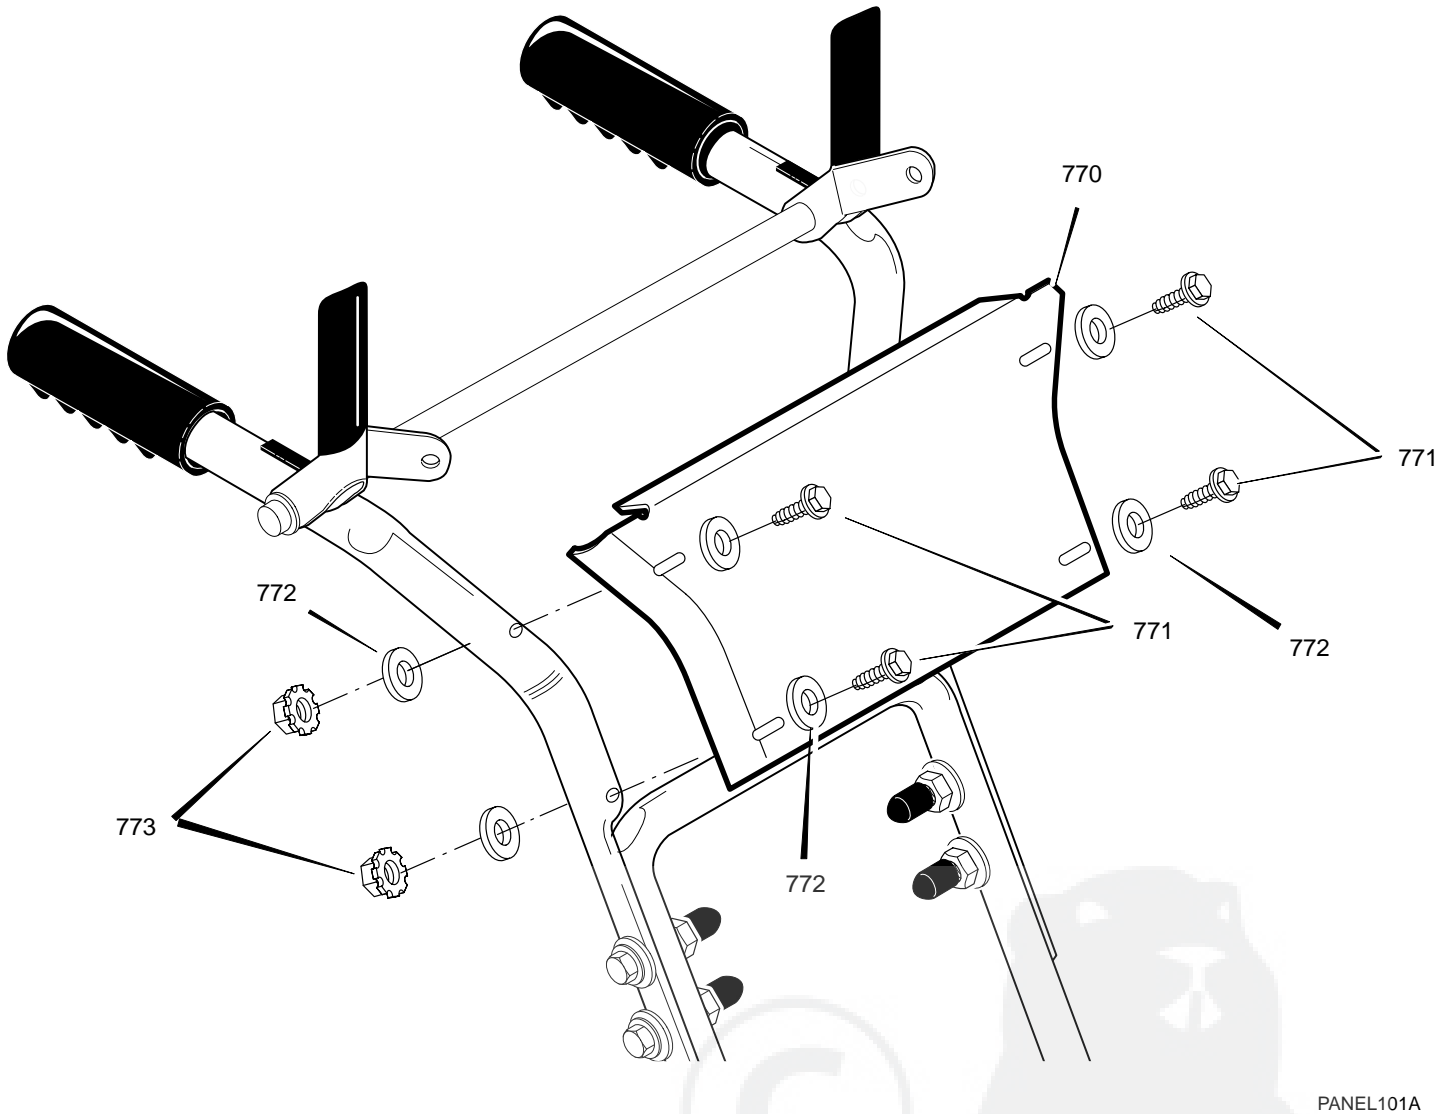

PANEL101A

Key No.	Part No.	Description
770	762329E540	PANEL
771	1798	SCREW, 1/4-20 X 1/2
772	71067	WASHER
773	780029	NUT