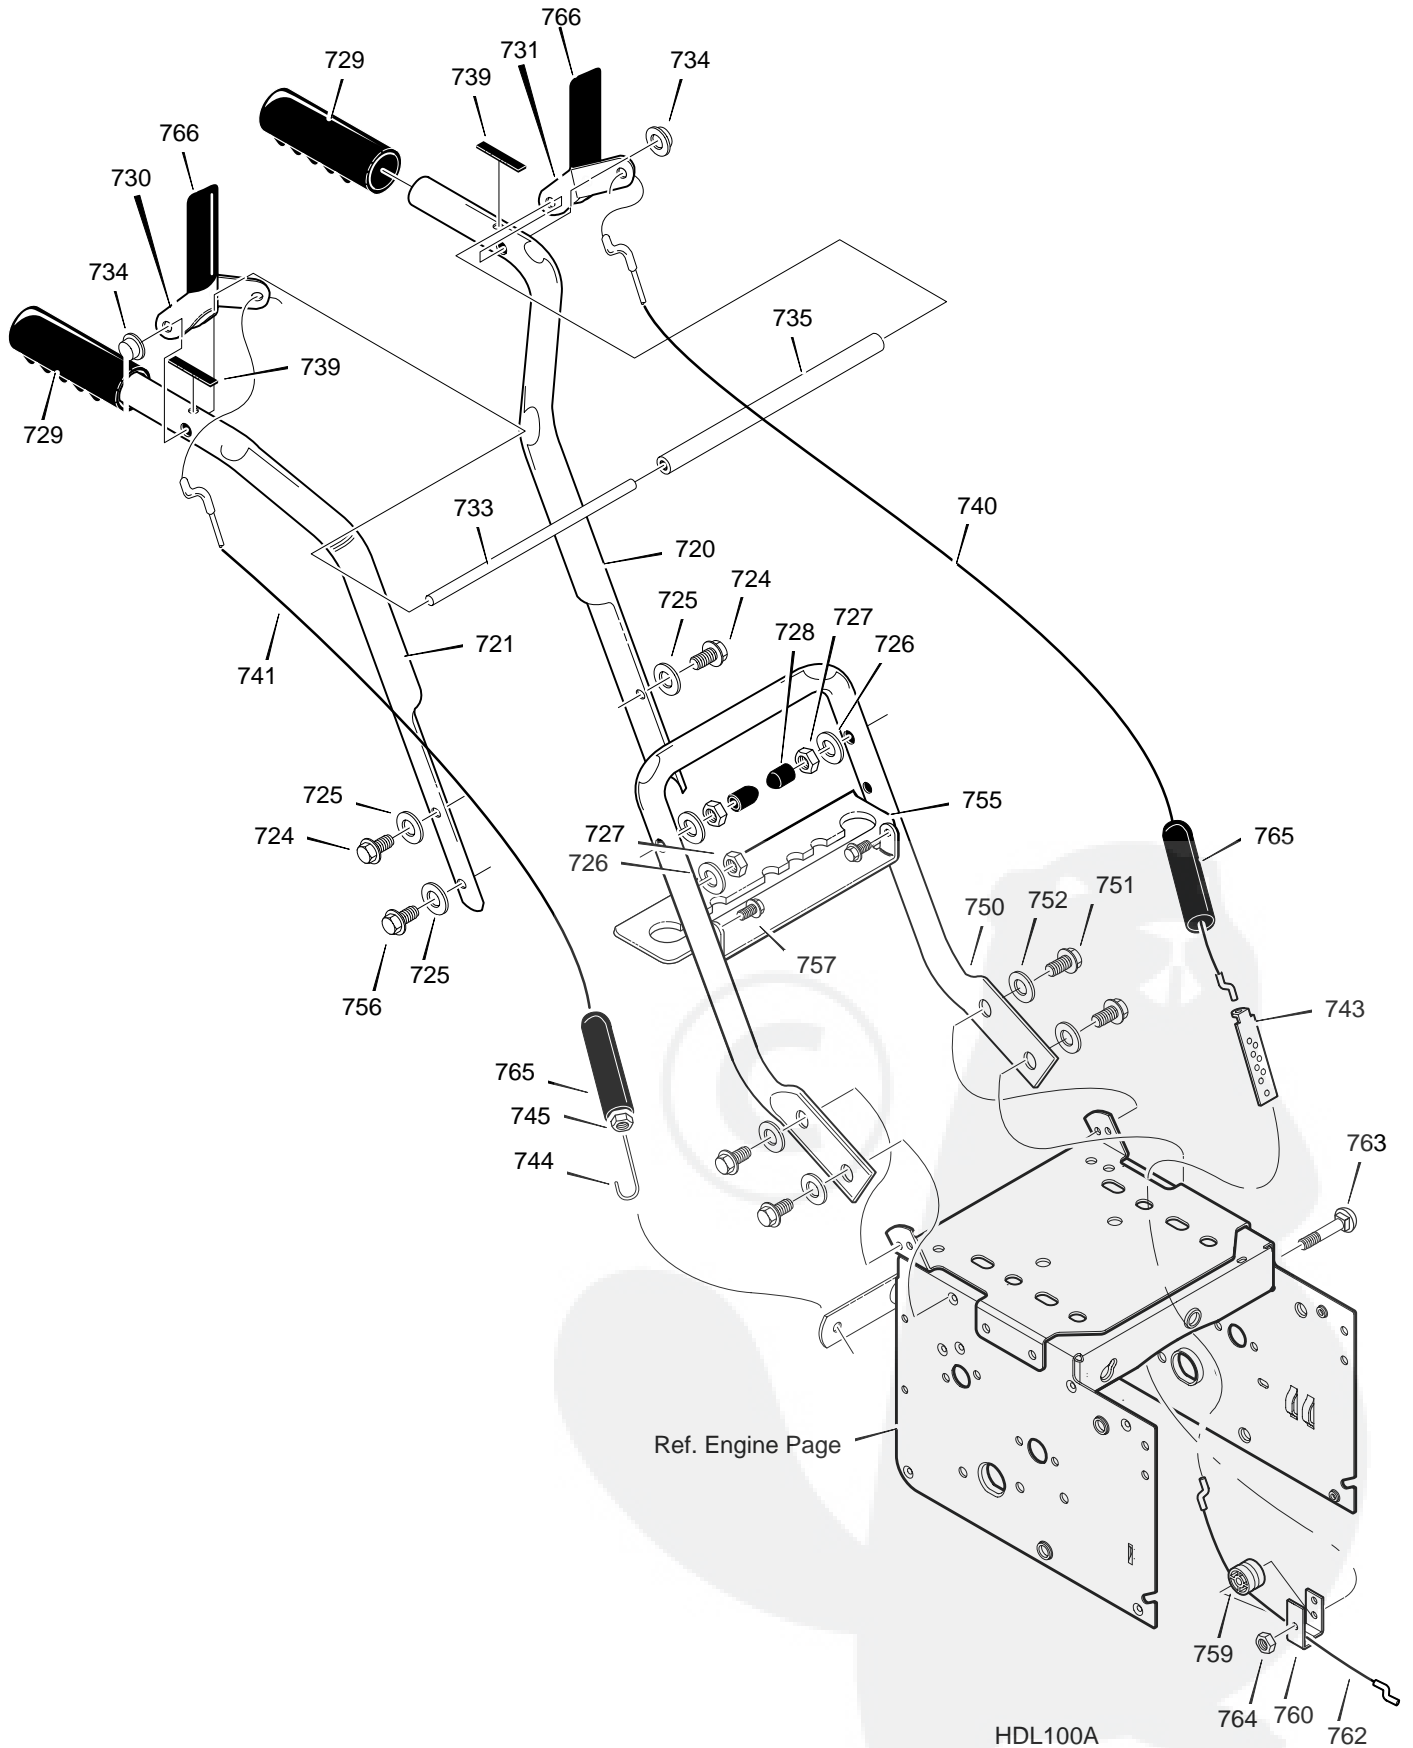

Key No.	Part No.	Description
720	1501205E701	HANDLE, UPPER LH
721	1501206E701	HANDLE, UPPER RH
724	11234	SCREW, 5/16-18X2.75
725	71071	WASHER, FLAT
726	71060	WASHER, SPTLK .31X.58X.08
727	71037	NUT, 5/16-18 REGHEX
728	11261	STOP, RED PLASTIC
729	337399	GRIP-HANDLE FINGER
730	337816E701	LEVER, ASSY CLUTCH DRIVE RH
731	337815E701	LEVER, ASSY CLUTCH DRIVE LH
733	337381	ROD, PIVOT CLUTCH
734	761105	NUT, PUSH ON CAP
735	337373	SPACER-HANDLE
739	4049	BUMPER, RECTANGLE
740	1501123	CABLE, CLUTCH 28.44L
741	761589	CABLE, AUGER CLUTCH
743	313441	BRACKET, CABLE ADJUSTER
744	1673	SPRING, AUGER CLUTCH
745	780029	NUT, 1/4-20
750	339541E701	HANDLE, LOWER
751	70984	SCREW, TAP 5/16-18 X .75
752	71060	WASHER, SPTLK
755	337407E701	BRKT, GEAR SELECTOR
756	6751	SCREW, 5/16-18X2.00
757	310169	SCREW, 0.25-20X0.63
759	579860	SPOOL-CABLE, AUGRT CLUTCH
760	1501059 YZ	BRACKET, CABLE SPOOL YZ
762	1501122	CABLE, LOWER DRIVE 12"
763	01X193	BOLT, HEX 1/4-20 X 1.50 YZ
764	780029	NUT
765	308146	BOOT, CLUTCH SPRING
766	337380	GRIP