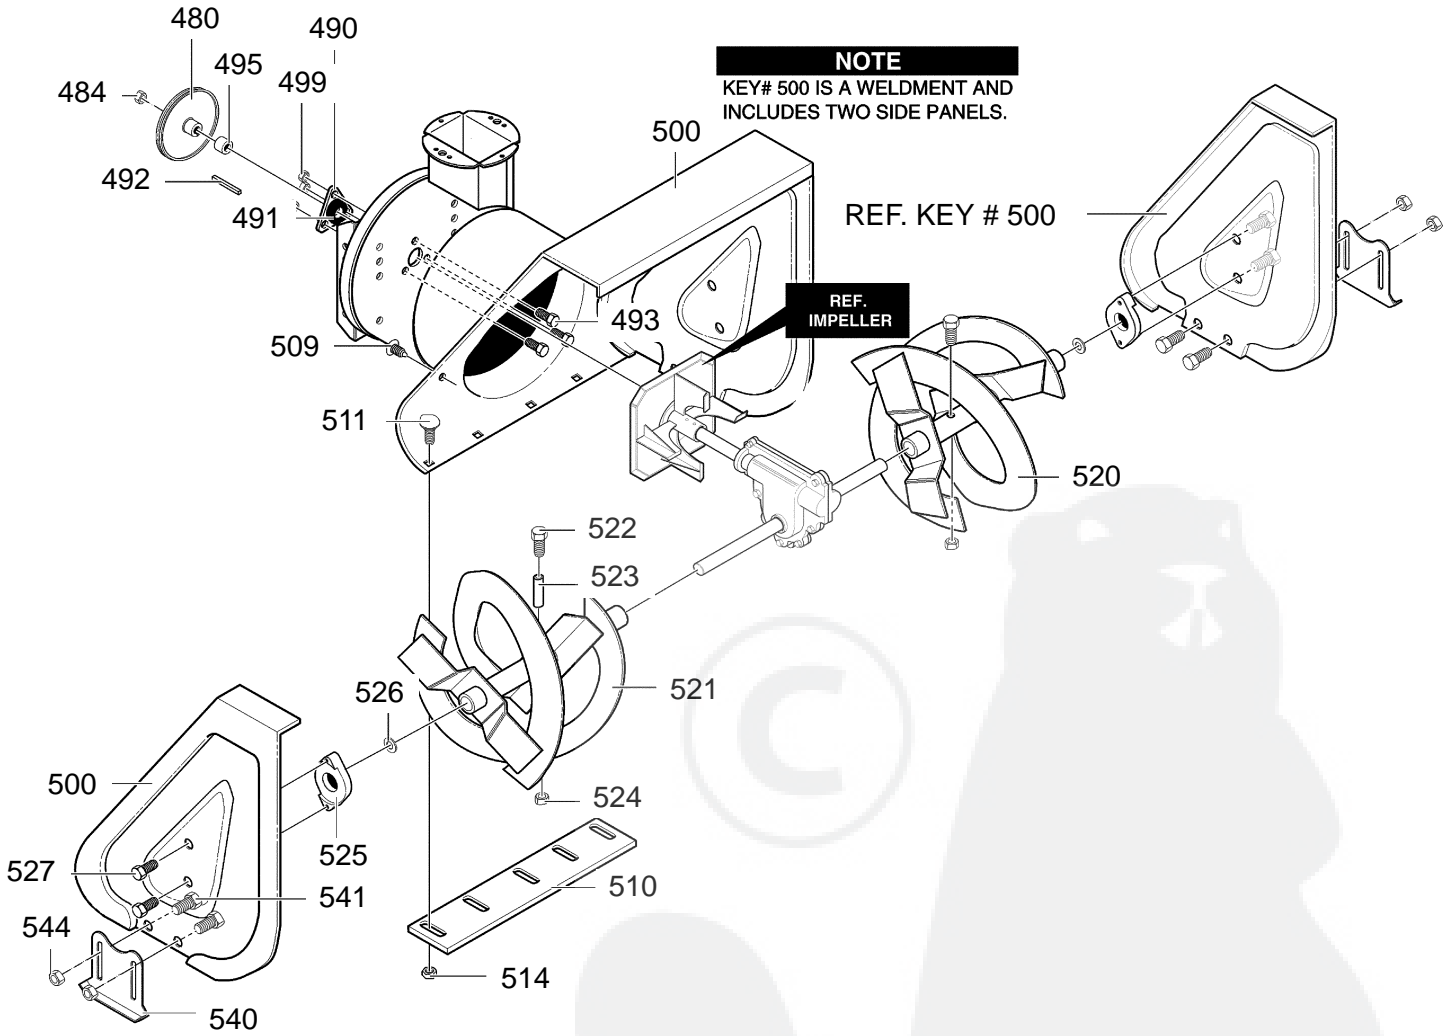

Key No.	Part No.	Description
480	583146	PULLEY
484	15X112	NUT, 1/4-20
490	582957 YZ	RETAINER, BALL BRNG
491	43846	BEARING, BALL
492	2001022	KEY, SQUARE
493	001X92	BOLT, HEX - 0.31-18X0.50
495	1501158	SPACER, FRICTION PULLEY
499	710026	NUT, 5/16-18 HEXWDFLLK
500	1501174E540	HOUSING, ASSY
509	760040	PLUG, CHRISTMAS TREE
510	760656E701	BLADE, SCRAPER
511	340720	BOLT, 1/4-20X.75
514	710026	NUT
520	760605E701	AUGER, ASSY, LH
521	760606E701	AUGER, ASSY, RH
522	9524	SCREW, 1/4-20X1.75
523	3943	SPACER, SLEEVE
524	73826	NUT, 1/4-20
525	53757	BEARING, FLANGE
527	70984	SCREW, 5/16-18X .75
540	762377E701	SKID, HEIGHT ADJUST
541	340720	BOLT, 5/16-18 X .75
544	710026	NUT, 5/16-18 REGHEX