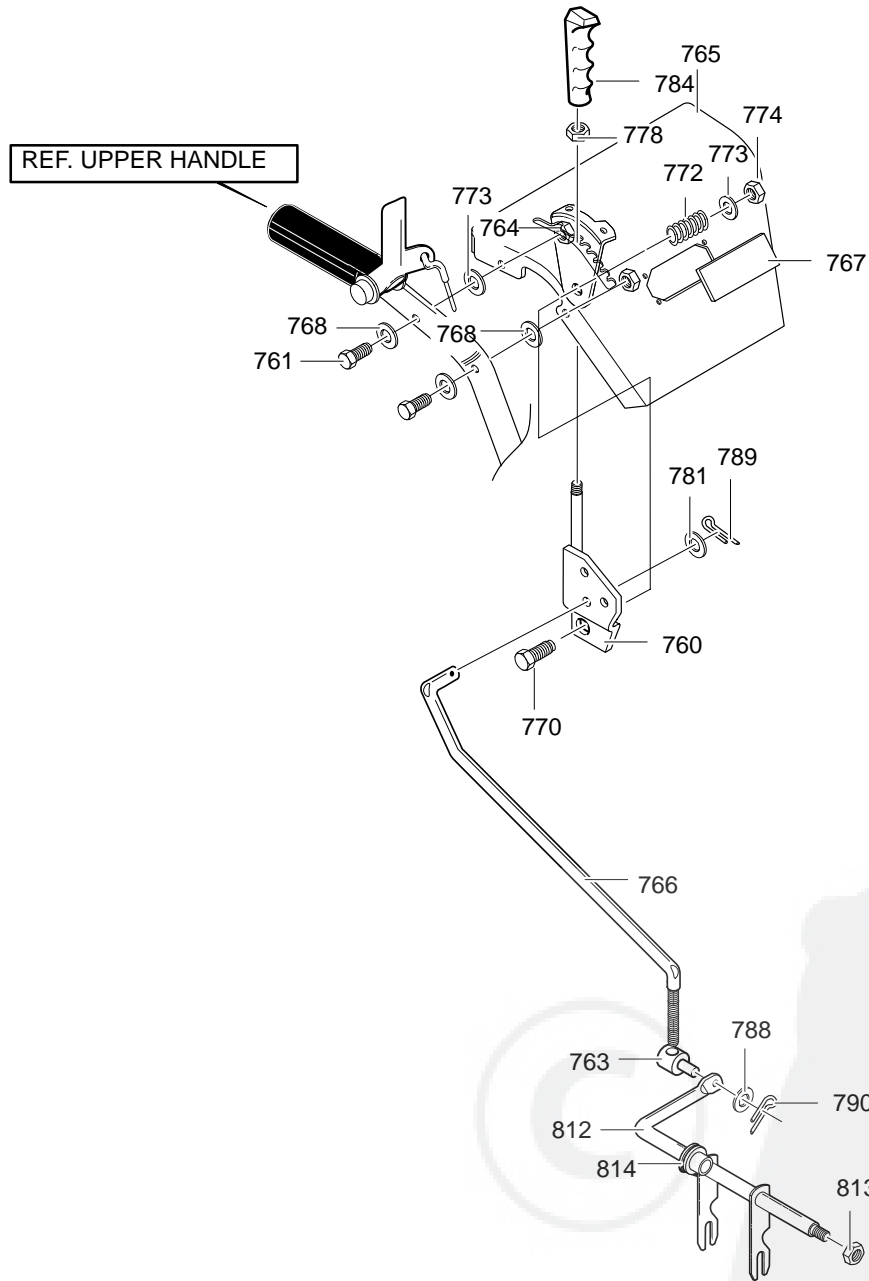

MODEL 627808x61C

REPAIR PARTS CONTROL PANEL ASSEMBLY

319052

Key No.	Part No.	Description
760	85030 YZ	HANDLE ASSY SPD CTRL
761	302900	SCREW, 5/16-18X1.75
763	584593	NUT, TRUNNION
764	710026	NUT, 5/16-18 HEXWDFLLK
765	760328E540	ASSY. BAY LT
766	330635	ROD, SPEED CONTROL
767	578978	PLATE, BLANKING LIGHT
770	71007	SCREW 3/8-16X2.00
772	50786	SPRING
773	71072	FLATWASHER
774	71046	NUT, 3/8-16 HEXNYL
778	71044	NUT, 3/8-16 REGHEX

Key No.	Part No.	Description
781	71071	FLATWASHER
784	306689	HANDLE 3/8-16
788	71071	FLATWASHER
789	71081	PIN, COTTER
790	71081	COTTER PIN
812	1501110 YZ	ROD, ASSY YOKE
813	11X30	RING, RETAINER
814	579944	BEARING, FLANGE