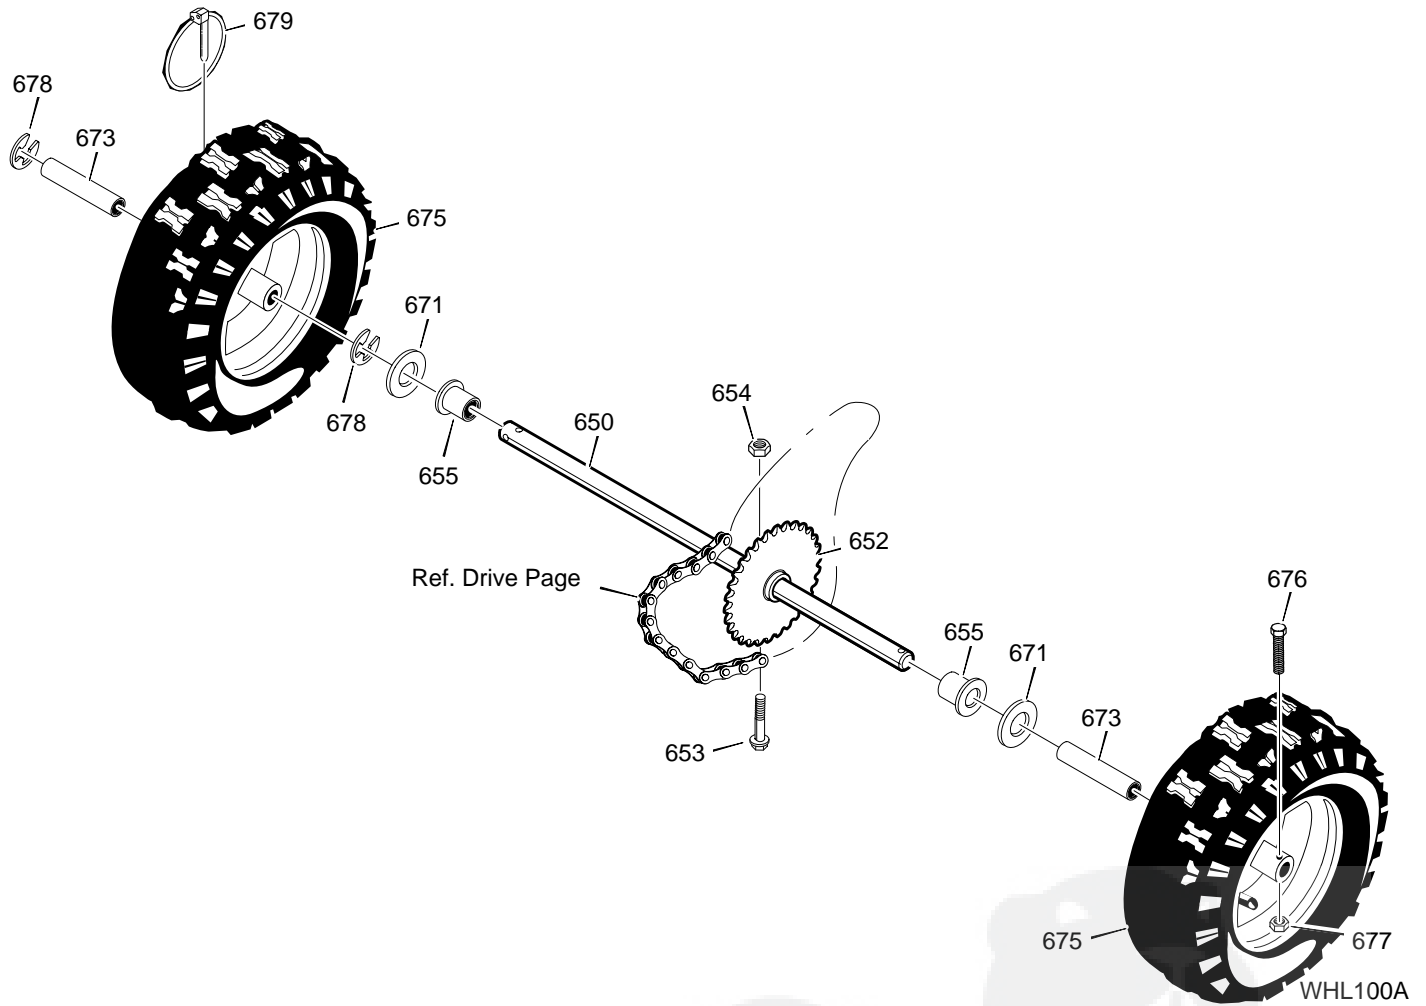

MODEL 627808x61C

REPAIR PARTS ENGINE

Key No.	Part No.	Description
2	-----	ENGINE
3	2x97	BOLT, CARRIAGE 5/16-18
5	28x76	RETAINER, PUSH
6	710026	NUT, HEXWDFLLK 5/16-18
8	1501109	PULLEY, ENGINE
10	710247	WASHER
12	71063	WASHER, HVSP TLK .38ID
14	71015	SCREW, 3/8-24X1.00
16	579932	BELT, V 3L 33.13LG
18	585416	BELT, V 4L 38.1MF16" 5-10
20	1501201	GUIDE, BELT
22	71060	WASHER, SPTLK .31X.58X.08
24	710097	SCREW, 5/16-24X .75
25	-----	FRAME ASSEMBLY
25-1	1501062E540	PLATE, ENGINE MOUNT
25-2	310169	SCREW, TAP 1/4-20 X .63
25-3	780055	SCREW, TAP 5/16-18 X .50
25-4	1501049E540	FRAME, MOTOR BOX
—	F-021021L	OWNER'S MANUAL

ENG100A

335095

Key No.	Part No.	Description
16	304436	GUARD, MUFFLER
17	304807	SCREW
18	304810	WASHER
19	304809	WASHER

Key No.	Part No.	Description
650	1501284	SHAFT, AXLE
652	1501089	SPRKT & HUB
653	01x193	SCREW, 1/4-20 x 1.75
654	780029	NUT, 1/4-20 HEX NYLOCK
655	1501114	BEARING, AXLE
671	712120	FLATWASHER
673	1501138	BUSHING, WHEEL
675	583384	TIRE & RIM
676	577015	SCREW, 1/4-20X1.75 HH
677	780029	NUT, 1/4-20 HEX NYLOCK
678	239	RING, RET
679	73842	PIN, KLIK .25 X 1.38 DIA

MODEL 627808x61C

REPAIR PARTS GEAR CASE

GEAR106A

Key No.	Part No.	Description
300	896	CASE, GEAR, RH
301	895	CASE, GEAR, LH
303	910828	SCREW, 1/4-20X.75
304	71100	NUT, 1/4-20
305	330434	NUT, 1/4-20 HEXKEPS
306	53749	SCREW, 3/8-16X.50
310	780151	SEAL, OIL
311	53743	BEARING, FL
312	53748	WASHER, FLAT
313	760528	SHAFT, AUGER OUTPUT
314	897	GASKET, GEAR BOX
315	53730	WORM GEAR
316	73905	KEY, WOODRUFF #61
320	53737	BRNG, FL
321	583126	SHAFT, AUGER INPUT
322	48275	COLLAR, THRUST
323	50684	PIN, SPRING
324	48275	WASHER, FLAT
326	50795	BRNG, FL
327	53732	SEAL, OIL
330	53731	BEARING
340	1501147E701	IMPELLER
—	333431	10oz TUBE LUBRIPLATE 101