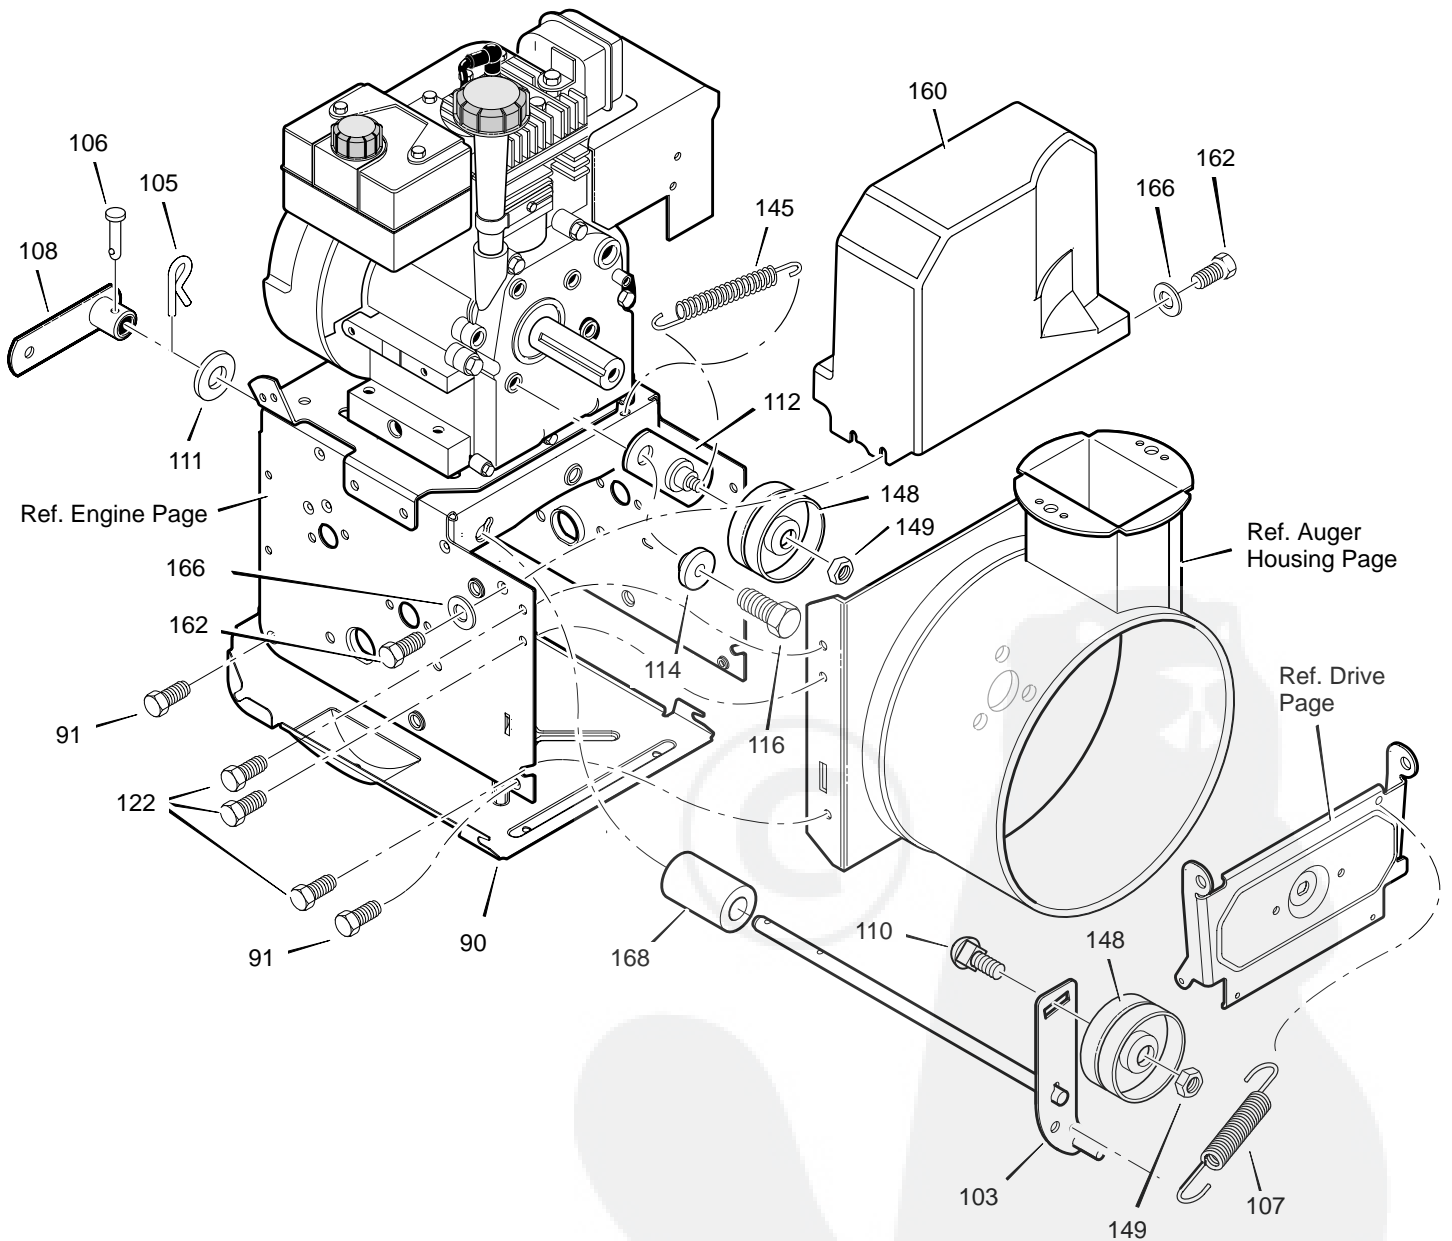

MODEL 627808x61C

REPAIR PARTS ENGINE

Key No.	Part No.	Description
2	-----	ENGINE
3	2x97	BOLT, CARRIAGE 5/16-18
5	28x76	RETAINER, PUSH
6	710026	NUT, HEXWDFLLK 5/16-18
8	1501109	PULLEY, ENGINE
10	710247	WASHER
12	71063	WASHER, HVSP TLK .38ID
14	71015	SCREW, 3/8-24X1.00
16	579932	BELT, V 3L 33.13LG
18	585416	BELT, V 4L 38.1MF16" 5-10
20	1501201	GUIDE, BELT
22	71060	WASHER, SPTLK .31X.58X.08
24	710097	SCREW, 5/16-24X .75
25	-----	FRAME ASSEMBLY
25-1	1501062E540	PLATE, ENGINE MOUNT
25-2	310169	SCREW, TAP 1/4-20 X .63
25-3	780055	SCREW, TAP 5/16-18 X .50
25-4	1501049E540	FRAME, MOTOR BOX
—	F-021021L	OWNER'S MANUAL

ENG100A

335095

Key No.	Part No.	Description
16	304436	GUARD, MUFFLER
17	304807	SCREW
18	304810	WASHER
19	304809	WASHER

Key No.	Part No.	Description
650	1501284	SHAFT, AXLE
652	1501089	SPRKT & HUB
653	01x193	SCREW, 1/4-20 x 1.75
654	780029	NUT, 1/4-20 HEX NYLOCK
655	1501114	BEARING, AXLE
671	712120	FLATWASHER
673	1501138	BUSHING, WHEEL
675	583384	TIRE & RIM
676	577015	SCREW, 1/4-20X1.75 HH
677	780029	NUT, 1/4-20 HEX NYLOCK
678	239	RING, RET
679	73842	PIN, KLIK .25 X 1.38 DIA

MODEL 627808x61C

REPAIR PARTS GEAR CASE

GEAR106A

Key No.	Part No.	Description
300	896	CASE, GEAR, RH
301	895	CASE, GEAR, LH
303	910828	SCREW, 1/4-20X.75
304	71100	NUT, 1/4-20
305	330434	NUT, 1/4-20 HEXKEPS
306	53749	SCREW, 3/8-16X.50
310	780151	SEAL, OIL
311	53743	BEARING, FL
312	53748	WASHER, FLAT
313	760528	SHAFT, AUGER OUTPUT
314	897	GASKET, GEAR BOX
315	53730	WORM GEAR
316	73905	KEY, WOODRUFF #61
320	53737	BRNG, FL
321	583126	SHAFT, AUGER INPUT
322	48275	COLLAR, THRUST
323	50684	PIN, SPRING
324	48275	WASHER, FLAT
326	50795	BRNG, FL
327	53732	SEAL, OIL
330	53731	BEARING
340	1501147E701	IMPELLER
—	333431	10oz TUBE LUBRIPLATE 101