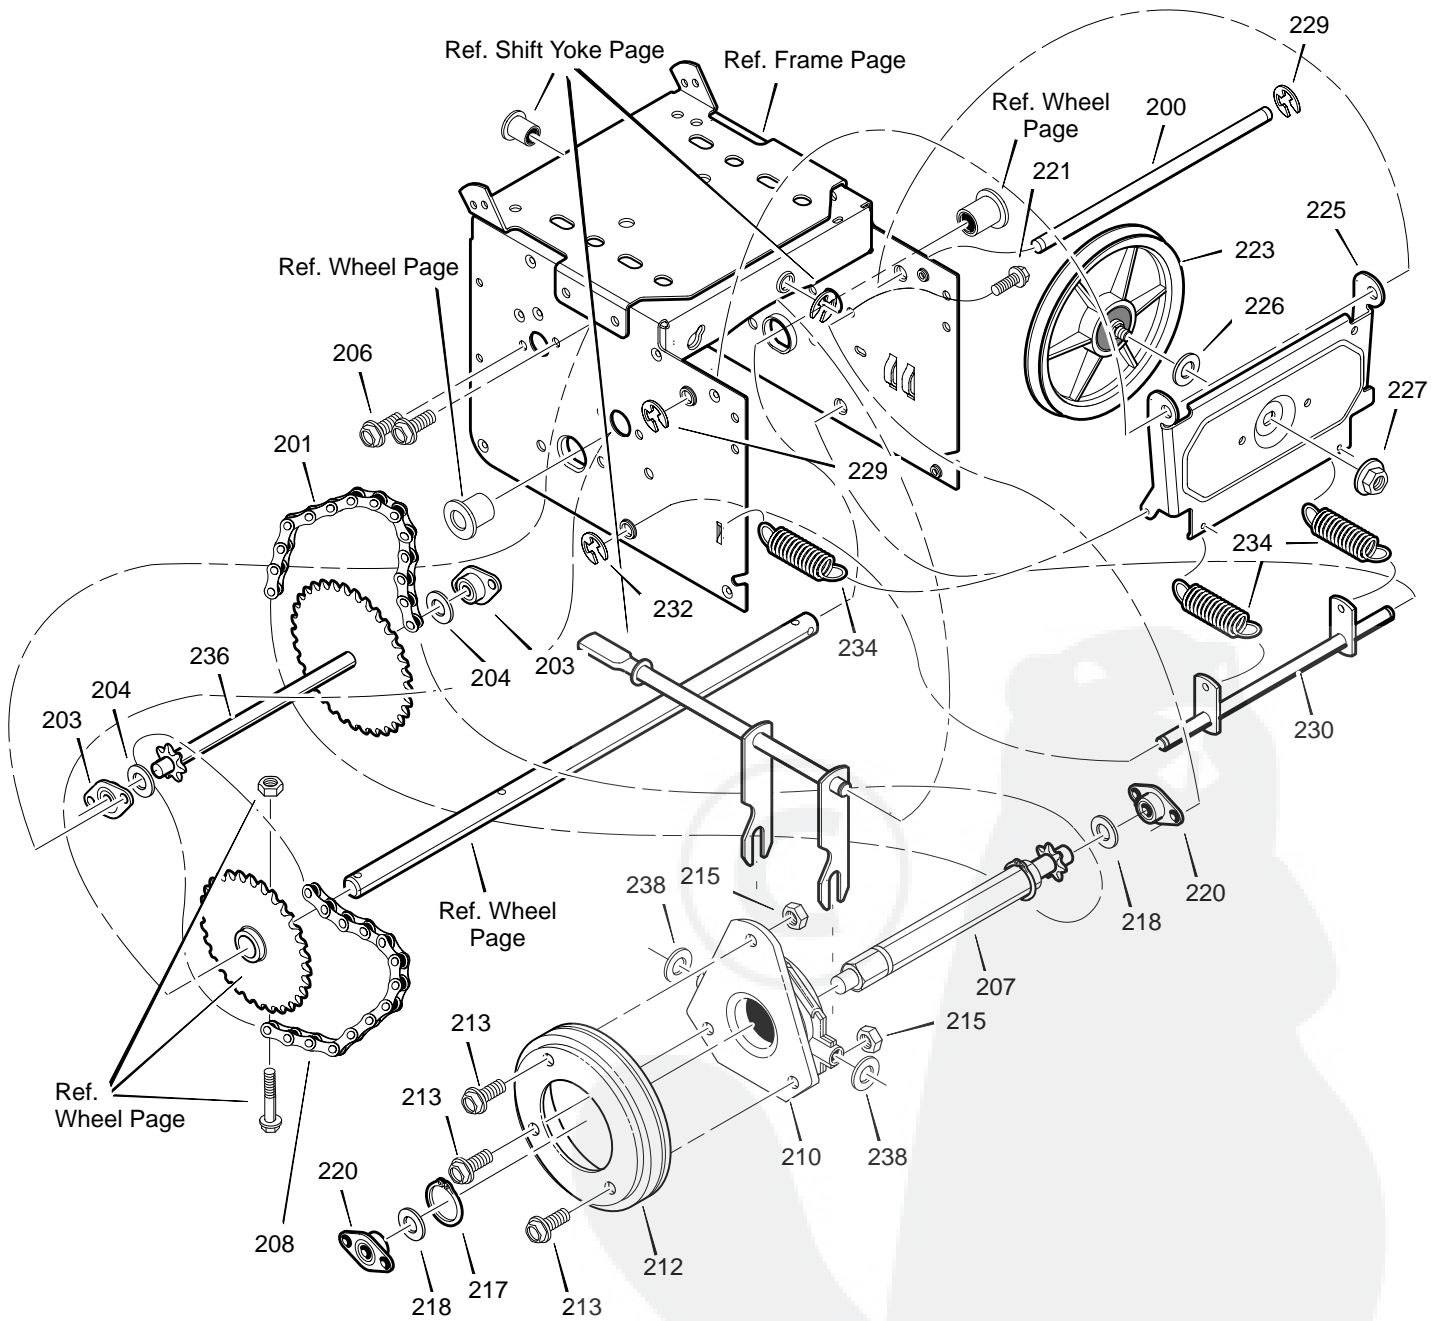

MODEL 627808x61C

REPAIR PARTS ENGINE

Key No.	Part No.	Description
2	-----	ENGINE
3	2x97	BOLT, CARRIAGE 5/16-18
5	28x76	RETAINER, PUSH
6	710026	NUT, HEXWDFLLK 5/16-18
8	1501109	PULLEY, ENGINE
10	710247	WASHER
12	71063	WASHER, HVSP TLK .38ID
14	71015	SCREW, 3/8-24X1.00
16	579932	BELT, V 3L 33.13LG
18	585416	BELT, V 4L 38.1MF16" 5-10
20	1501201	GUIDE, BELT
22	71060	WASHER, SPTLK .31X.58X.08
24	710097	SCREW, 5/16-24X .75
25	-----	FRAME ASSEMBLY
25-1	1501062E540	PLATE, ENGINE MOUNT
25-2	310169	SCREW, TAP 1/4-20 X .63
25-3	780055	SCREW, TAP 5/16-18 X .50
25-4	1501049E540	FRAME, MOTOR BOX
—	F-021021L	OWNER'S MANUAL

MODEL 627808x61C

REPAIR PARTS GEAR CASE

GEAR106A

Key No.	Part No.	Description
300	896	CASE, GEAR, RH
301	895	CASE, GEAR, LH
303	910828	SCREW, 1/4-20X.75
304	71100	NUT, 1/4-20
305	330434	NUT, 1/4-20 HEXKEPS
306	53749	SCREW, 3/8-16X.50
310	780151	SEAL, OIL
311	53743	BEARING, FL
312	53748	WASHER, FLAT
313	760528	SHAFT, AUGER OUTPUT
314	897	GASKET, GEAR BOX
315	53730	WORM GEAR
316	73905	KEY, WOODRUFF #61
320	53737	BRNG, FL
321	583126	SHAFT, AUGER INPUT
322	48275	COLLAR, THRUST
323	50684	PIN, SPRING
324	48275	WASHER, FLAT
326	50795	BRNG, FL
327	53732	SEAL, OIL
330	53731	BEARING
340	1501147E701	IMPELLER
—	333431	10oz TUBE LUBRIPLATE 101

FRA100A

Key No.	Part No.	Description
122	780055	SCREW, 5/16-18X .50
90	1501055E701	COVER, BOTTOM
91	310169	SCREW, 1/4-20X .63
103	1501111 YZ	IDLER ASSEMBLY, AUGER
105	711682	PIN, HAIR .38DIA X 1.64LG
106	761761	PIN, KLIK 3/16" DIA
107	165X159	SPRING, TENSION
108	761675 YZ	ASSY., SPRING ATTACH
110	585781	BOLT, 3/8-16X 1.25 CARR.
111	711617	WASHER, FLAT
112	1501112 YZ	BRACKET ASSEMBLY, IDLER
114	1501065	BUSHING, IDLER BRACKET
116	710097	SCREW 5/16-24 X .75
118	71060	WASHER, SPLIT
122	780055	SCREW, TAP 5/16-18 X .50
145	53704	SPRING, IDLER TRACTION DRIVE
148	50793	PULLEY, IDLER
149	590	NUT, JAM 3/8-16
160	1501053	COVER, BELT
162	310169	SCREW, TAP 1/4-20 X .63
166	71067	WASHER, FLAT
168	1501200	SPACER, AUGER BRACKET