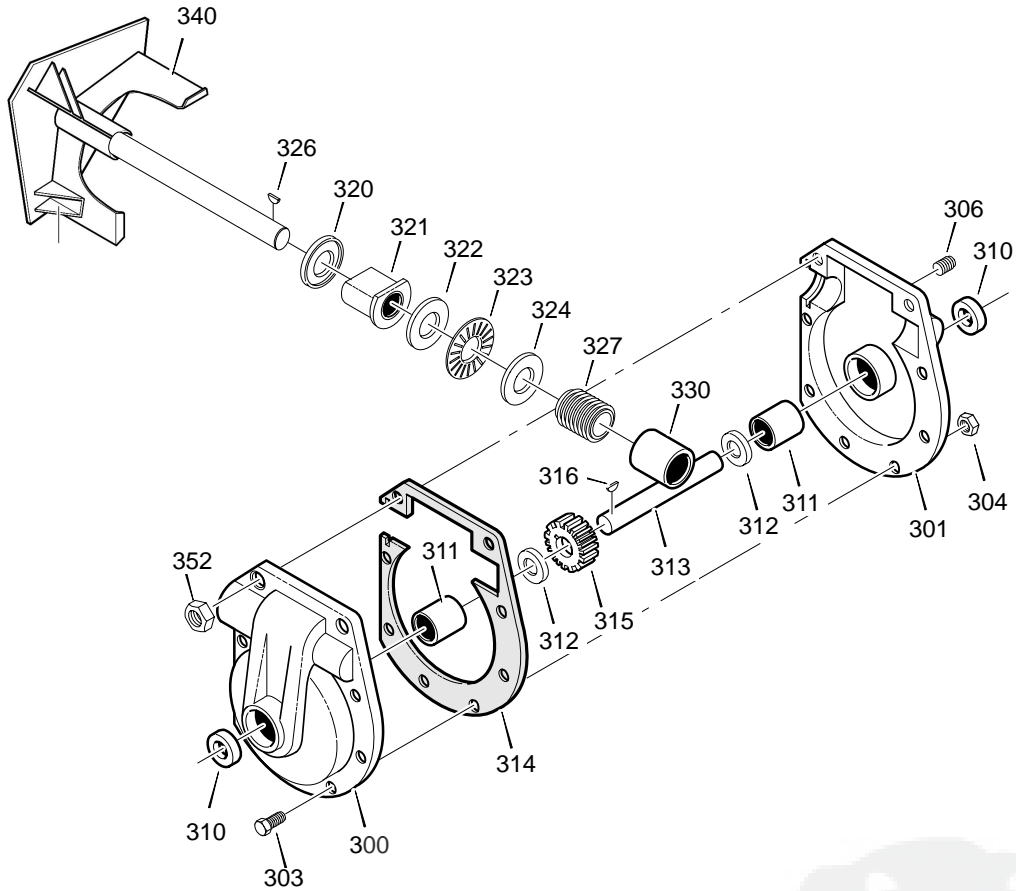

MODEL 627808x61C

REPAIR PARTS ENGINE

Key No.	Part No.	Description
2	-----	ENGINE
3	2x97	BOLT, CARRIAGE 5/16-18
5	28x76	RETAINER, PUSH
6	710026	NUT, HEXWDFLLK 5/16-18
8	1501109	PULLEY, ENGINE
10	710247	WASHER
12	71063	WASHER, HVSP TLK .38ID
14	71015	SCREW, 3/8-24X1.00
16	579932	BELT, V 3L 33.13LG
18	585416	BELT, V 4L 38.1MF16" 5-10
20	1501201	GUIDE, BELT
22	71060	WASHER, SPTLK .31X.58X.08
24	710097	SCREW, 5/16-24X .75
25	-----	FRAME ASSEMBLY
25-1	1501062E540	PLATE, ENGINE MOUNT
25-2	310169	SCREW, TAP 1/4-20 X .63
25-3	780055	SCREW, TAP 5/16-18 X .50
25-4	1501049E540	FRAME, MOTOR BOX
—	F-021021L	OWNER'S MANUAL

ENG100A

335095

Key No.	Part No.	Description
16	304436	GUARD, MUFFLER
17	304807	SCREW
18	304810	WASHER
19	304809	WASHER

Key No.	Part No.	Description
650	1501284	SHAFT, AXLE
652	1501089	SPRKT & HUB
653	01x193	SCREW, 1/4-20 x 1.75
654	780029	NUT, 1/4-20 HEX NYLOCK
655	1501114	BEARING, AXLE
671	712120	FLATWASHER
673	1501138	BUSHING, WHEEL
675	583384	TIRE & RIM
676	577015	SCREW, 1/4-20X1.75 HH
677	780029	NUT, 1/4-20 HEX NYLOCK
678	239	RING, RET
679	73842	PIN, KLIK .25 X 1.38 DIA

MODEL 627808x61C

REPAIR PARTS GEAR CASE

GEAR106A

Key No.	Part No.	Description
300	896	CASE, GEAR, RH
301	895	CASE, GEAR, LH
303	910828	SCREW, 1/4-20X.75
304	71100	NUT, 1/4-20
305	330434	NUT, 1/4-20 HEXKEPS
306	53749	SCREW, 3/8-16X.50
310	780151	SEAL, OIL
311	53743	BEARING, FL
312	53748	WASHER, FLAT
313	760528	SHAFT, AUGER OUTPUT
314	897	GASKET, GEAR BOX
315	53730	WORM GEAR
316	73905	KEY, WOODRUFF #61
320	53737	BRNG, FL
321	583126	SHAFT, AUGER INPUT
322	48275	COLLAR, THRUST
323	50684	PIN, SPRING
324	48275	WASHER, FLAT
326	50795	BRNG, FL
327	53732	SEAL, OIL
330	53731	BEARING
340	1501147E701	IMPELLER
—	333431	10oz TUBE LUBRIPLATE 101