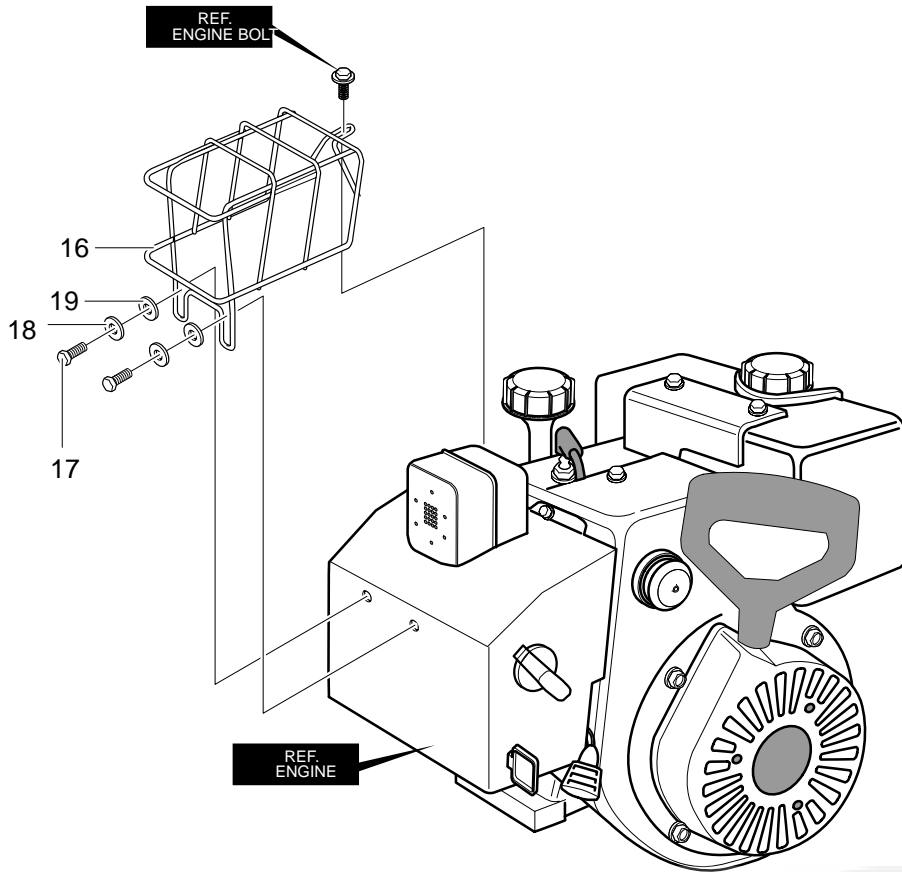

MODEL 627808x61C

REPAIR PARTS ENGINE

Key No.	Part No.	Description
2	-----	ENGINE
3	2x97	BOLT, CARRIAGE 5/16-18
5	28x76	RETAINER, PUSH
6	710026	NUT, HEXWDFLLK 5/16-18
8	1501109	PULLEY, ENGINE
10	710247	WASHER
12	71063	WASHER, HVSP TLK .38ID
14	71015	SCREW, 3/8-24X1.00
16	579932	BELT, V 3L 33.13LG
18	585416	BELT, V 4L 38.1MF16" 5-10
20	1501201	GUIDE, BELT
22	71060	WASHER, SPTLK .31X.58X.08
24	710097	SCREW, 5/16-24X .75
25	-----	FRAME ASSEMBLY
25-1	1501062E540	PLATE, ENGINE MOUNT
25-2	310169	SCREW, TAP 1/4-20 X .63
25-3	780055	SCREW, TAP 5/16-18 X .50
25-4	1501049E540	FRAME, MOTOR BOX
—	F-021021L	OWNER'S MANUAL

ENG100A

335095

Key No.	Part No.	Description
16	304436	GUARD, MUFFLER
17	304807	SCREW
18	304810	WASHER
19	304809	WASHER

Key No.	Part No.	Description
650	1501284	SHAFT, AXLE
652	1501089	SPRKT & HUB
653	01x193	SCREW, 1/4-20 x 1.75
654	780029	NUT, 1/4-20 HEX NYLOCK
655	1501114	BEARING, AXLE
671	712120	FLATWASHER
673	1501138	BUSHING, WHEEL
675	583384	TIRE & RIM
676	577015	SCREW, 1/4-20X1.75 HH
677	780029	NUT, 1/4-20 HEX NYLOCK
678	239	RING, RET
679	73842	PIN, KLIK .25 X 1.38 DIA

MODEL 627808x61C

REPAIR PARTS GEAR CASE

GEAR106A

Key No.	Part No.	Description
300	896	CASE, GEAR, RH
301	895	CASE, GEAR, LH
303	910828	SCREW, 1/4-20X.75
304	71100	NUT, 1/4-20
305	330434	NUT, 1/4-20 HEXKEPS
306	53749	SCREW, 3/8-16X.50
310	780151	SEAL, OIL
311	53743	BEARING, FL
312	53748	WASHER, FLAT
313	760528	SHAFT, AUGER OUTPUT
314	897	GASKET, GEAR BOX
315	53730	WORM GEAR
316	73905	KEY, WOODRUFF #61
320	53737	BRNG, FL
321	583126	SHAFT, AUGER INPUT
322	48275	COLLAR, THRUST
323	50684	PIN, SPRING
324	48275	WASHER, FLAT
326	50795	BRNG, FL
327	53732	SEAL, OIL
330	53731	BEARING
340	1501147E701	IMPELLER
—	333431	10oz TUBE LUBRIPLATE 101