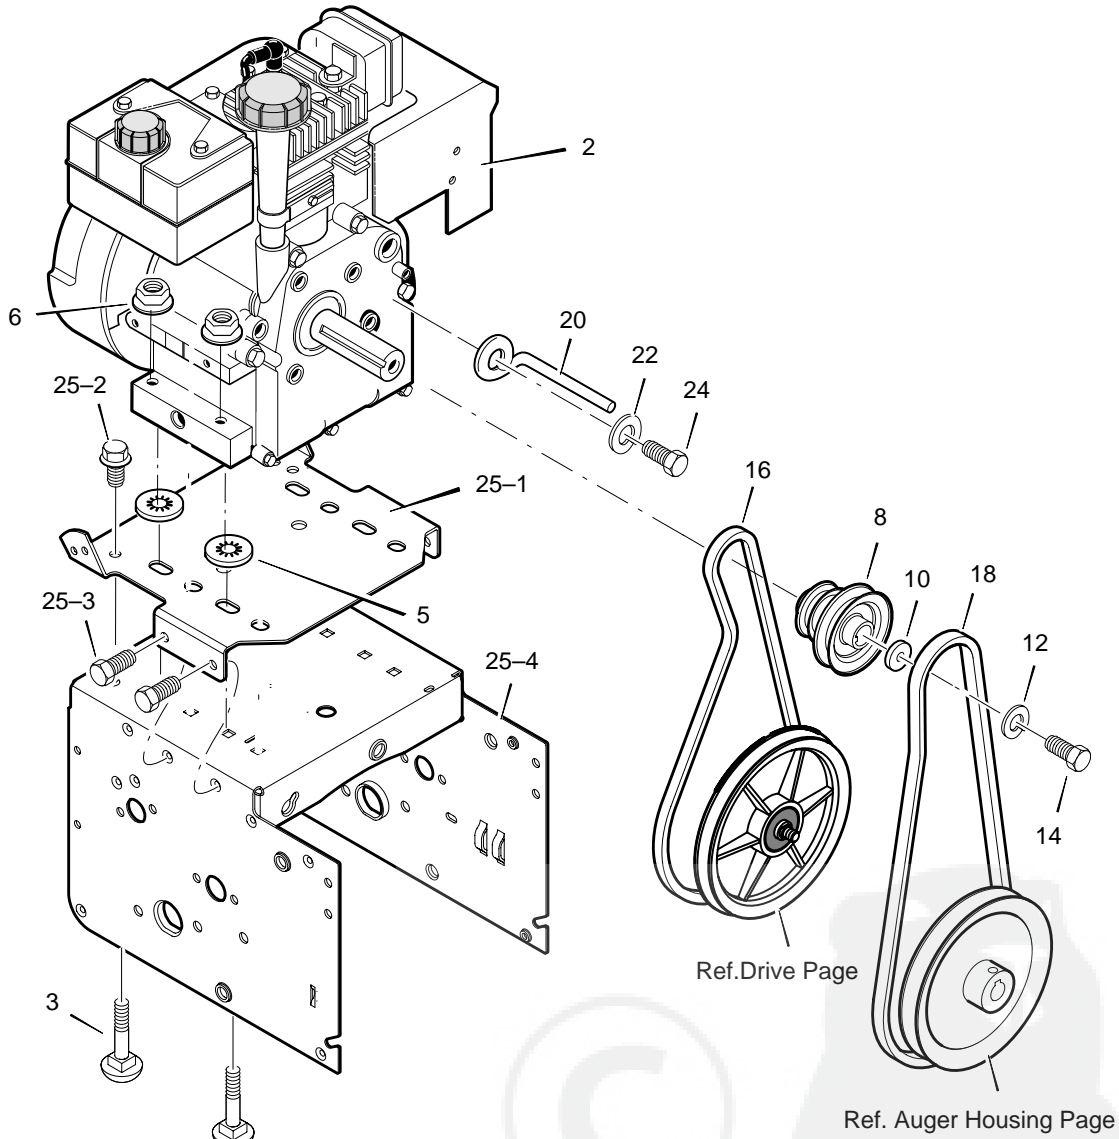

MODEL 627808x61C

REPAIR PARTS ENGINE

Key No.	Part No.	Description
2	-----	ENGINE
3	2x97	BOLT, CARRIAGE 5/16-18
5	28x76	RETAINER, PUSH
6	710026	NUT, HEXWDFLLK 5/16-18
8	1501109	PULLEY, ENGINE
10	710247	WASHER
12	71063	WASHER, HVSP TLK .38ID
14	71015	SCREW, 3/8-24X1.00
16	579932	BELT, V 3L 33.13LG
18	585416	BELT, V 4L 38.1MF16" 5-10
20	1501201	GUIDE, BELT
22	71060	WASHER, SPTLK .31X.58X.08
24	710097	SCREW, 5/16-24X .75
25	-----	FRAME ASSEMBLY
25-1	1501062E540	PLATE, ENGINE MOUNT
25-2	310169	SCREW, TAP 1/4-20 X .63
25-3	780055	SCREW, TAP 5/16-18 X .50
25-4	1501049E540	FRAME, MOTOR BOX
—	F-021021L	OWNER'S MANUAL

ENG100A

335095

Key No.	Part No.	Description
16	304436	GUARD, MUFFLER
17	304807	SCREW
18	304810	WASHER
19	304809	WASHER

Key No.	Part No.	Description
650	1501284	SHAFT, AXLE
652	1501089	SPRKT & HUB
653	01x193	SCREW, 1/4-20 x 1.75
654	780029	NUT, 1/4-20 HEX NYLOCK
655	1501114	BEARING, AXLE
671	712120	FLATWASHER
673	1501138	BUSHING, WHEEL
675	583384	TIRE & RIM
676	577015	SCREW, 1/4-20X1.75 HH
677	780029	NUT, 1/4-20 HEX NYLOCK
678	239	RING, RET
679	73842	PIN, KLIK .25 X 1.38 DIA

MODEL 627808x61C

REPAIR PARTS GEAR CASE

GEAR106A

Key No.	Part No.	Description
300	896	CASE, GEAR, RH
301	895	CASE, GEAR, LH
303	910828	SCREW, 1/4-20X.75
304	71100	NUT, 1/4-20
305	330434	NUT, 1/4-20 HEXKEPS
306	53749	SCREW, 3/8-16X.50
310	780151	SEAL, OIL
311	53743	BEARING, FL
312	53748	WASHER, FLAT
313	760528	SHAFT, AUGER OUTPUT
314	897	GASKET, GEAR BOX
315	53730	WORM GEAR
316	73905	KEY, WOODRUFF #61
320	53737	BRNG, FL
321	583126	SHAFT, AUGER INPUT
322	48275	COLLAR, THRUST
323	50684	PIN, SPRING
324	48275	WASHER, FLAT
326	50795	BRNG, FL
327	53732	SEAL, OIL
330	53731	BEARING
340	1501147E701	IMPELLER
—	333431	10oz TUBE LUBRIPLATE 101