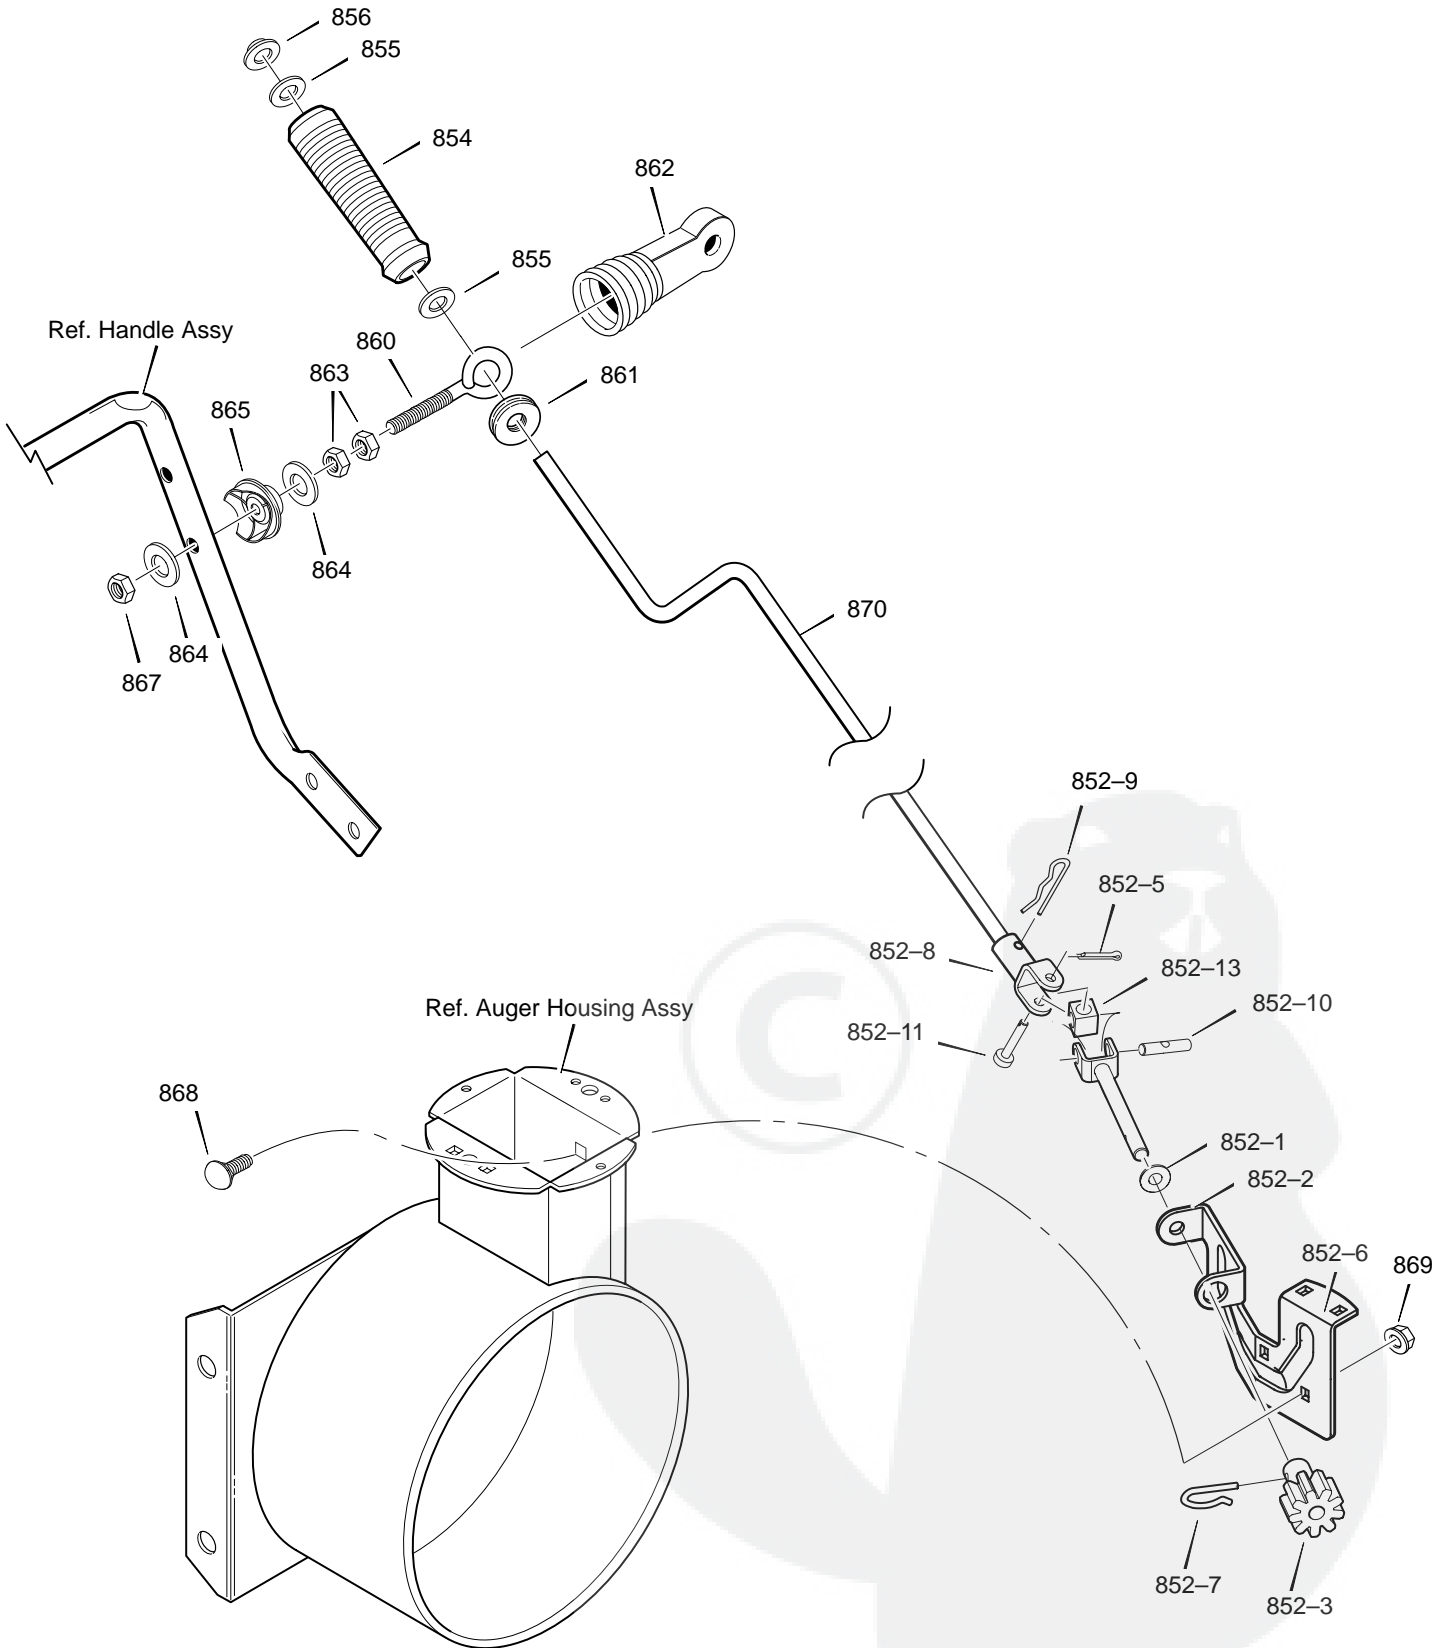

CROD101B

Key No.	Part No.	Description
852-1	1501309 YZ	ASSEMBLY, YOKE & ROD
852-2	313431	WASHER, CURVED SPRING
852-3	1501067	GEAR, CHUTE ROTATION 9T
852-5	71082	PIN, COTTER
852-6	1501306E701	BRACKET, GEAR MOUNT
852-7	1501293	PIN, HAIR
852-8	1501075 YZ	ASSEMBLY, YOKE ADAPTER YZ
852-9	711682	PIN, HAIR
852-10	578060	PIN, UNIVERSAL JOINT
852-11	578309	PIN, CLEVIS
852-13	578063	HOUSING, UNIVERSAL
854	51443	KNOB, SLEEVE
855	309312	FLATWASHER
856	73664	NUT, PUSH ON 3/8"
860	581618	EYE BOLT 3/8-16X6.00
861	148	GROMMET, EYE BOLT
862	308145	BOOT, EYE BOLT
863	71045	NUT, 3/8-16 HEXJAM
864	71072	FLATWASHER .406X.81X.066
865	309344	ADAPTER, BOOT
866	71072	WASHER, FLAT
867	71046	NUT, 3/8-16 HEXNYL
868	2X98	BOLT, CARRIAGE 1/4-20 X 1.00
869	15x145	NUT, 1/4-20
870	1501074 YZ	CRANK, ASSY CHUTE