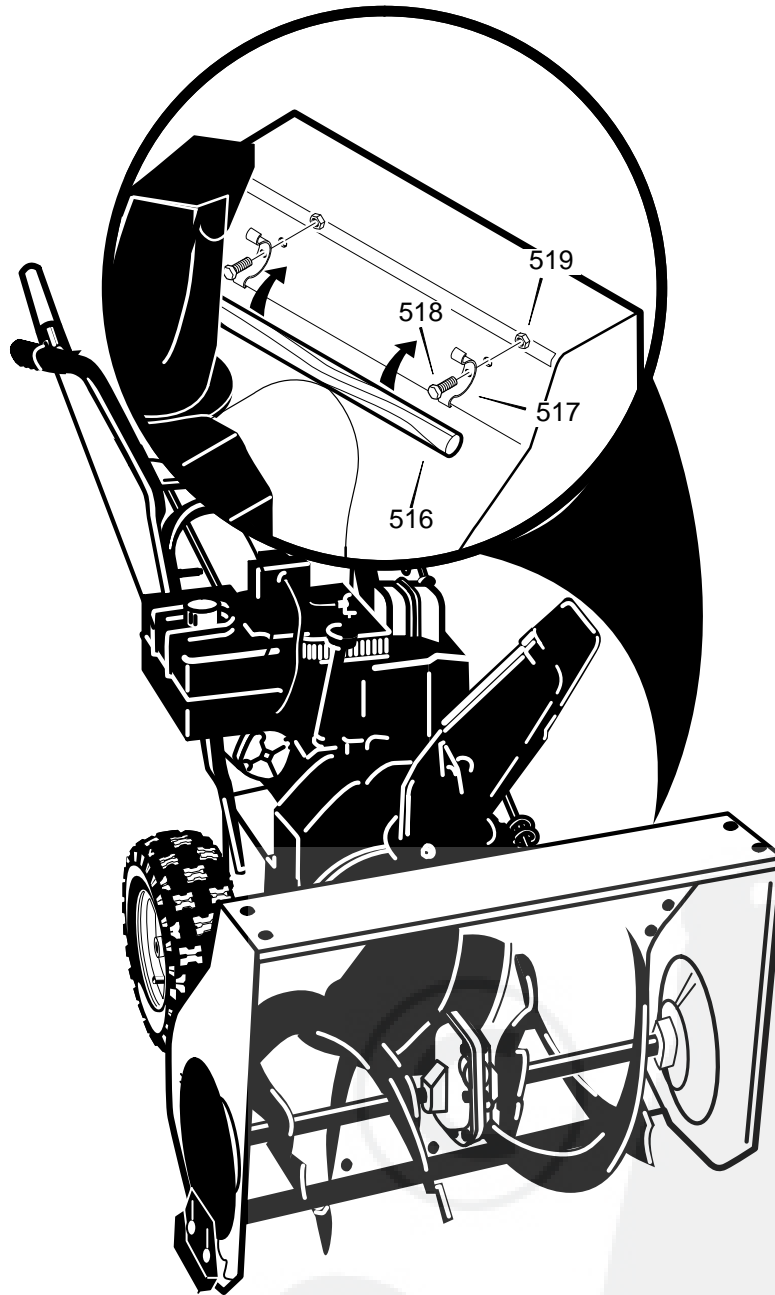

335096

Key No.	Part No.	Description
516	304361	STICK, CLEARING
517	304362	CLIP, RETAINING
518	71031	SCREW
519	334538	NUT