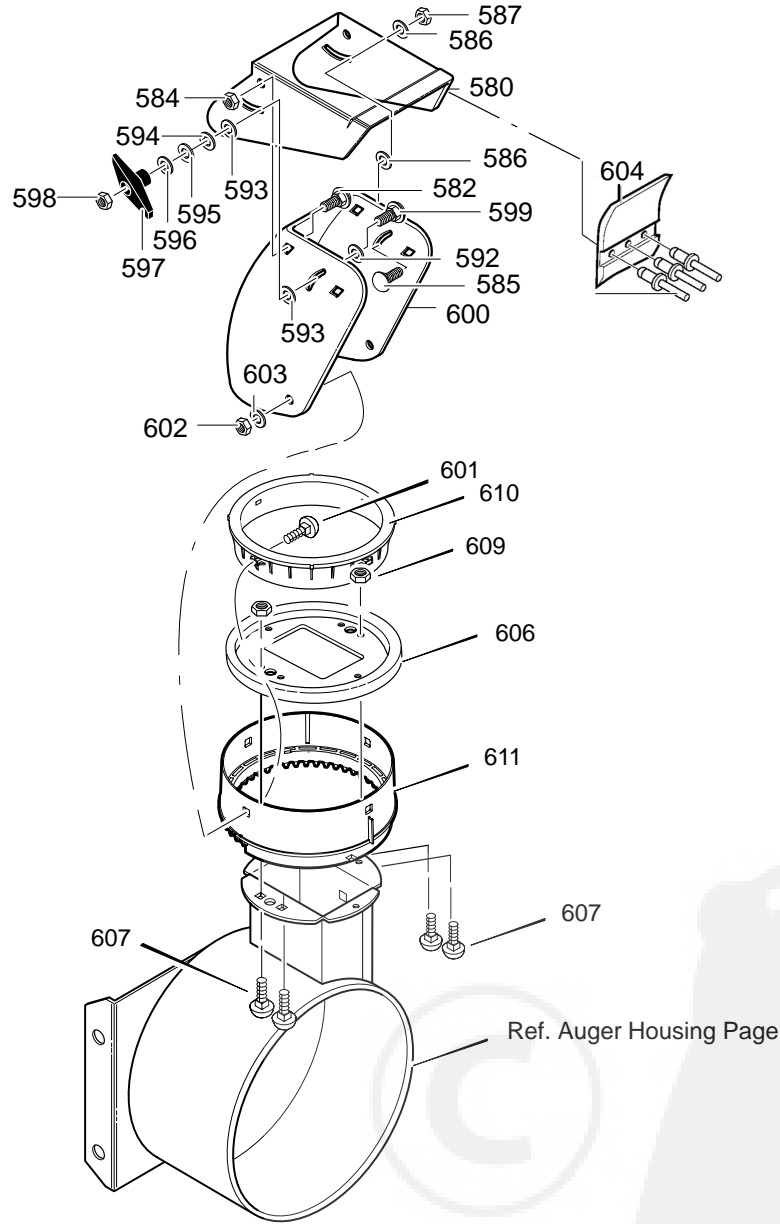

Key No.	Part No.	Description
720	5113E701	HANDLE, UPPER LH
721	5115E701	HANDLE, UPPER RH
723	71007	SCREW, 3/8-16 X 2.00
724	7288	SCREW, 3/8-16 X 3.00
725	71072	WASHER, FLAT
726	71062	WASHER
727	71044	NUT, 3/8-16 REGHEX
728	7289	STOP, PLASTIC
729	50792	GRIP-HANDLE FINGER
730	9729E701	LEVER, ASSY CLUTCH DRIVE RH
731	9732E701	LEVER, ASSY CLUTCH DRIVE LH
732	760074	PIN, PIVOT CLUTCH
733	3535	NUT, PUSH ON CAP
739	4049	BUMPER, RECTANGLE
740	1501124	CABLE, AUGER DRIVE
741	761590	CABLE, AUGER CLUTCH
743	313441	BRACKET, CABLE ADJUSTER
744	1673	SPRING, AUGER CLUTCH
745	780029	NUT, 1/4-20
748	336626	GRIP
750	5543E701	HANDLE, LOWER
752	71060	WASHER, SPTLK
754	70984	SCREW, TAP 5/16-18 X 0.75
756	308146	BOOT, CABLE
758	001798	BOLT, HEX 1/4-20 X 1.50
759	579860	SPOOL-CABLE, AUGRT CLUTCH
760	1501059 YZ	BRACKET, CABLE SPOOL YZ
762	1501122	CABLE, LOWER DRIVE 12"

MODEL 627808x61C

REPAIR PARTS CONTROL PANEL ASSEMBLY

319052

Key No.	Part No.	Description
760	85030 YZ	HANDLE ASSY SPD CTRL
761	302900	SCREW, 5/16-18X1.75
763	584593	NUT, TRUNNION
764	710026	NUT, 5/16-18 HEXWDFLLK
765	760328E540	ASSY. BAY LT
766	330635	ROD, SPEED CONTROL
767	578978	PLATE, BLANKING LIGHT
770	71007	SCREW 3/8-16X2.00
772	50786	SPRING
773	71072	FLATWASHER
774	71046	NUT, 3/8-16 HEXNYL
778	71044	NUT, 3/8-16 REGHEX

Key No.	Part No.	Description
781	71071	FLATWASHER
784	306689	HANDLE 3/8-16
788	71071	FLATWASHER
789	71081	PIN, COTTER
790	71081	COTTER PIN
812	1501110 YZ	ROD, ASSY YOKE
813	11X30	RING, RETAINER
814	579944	BEARING, FLANGE

Key No.	Part No.	Description
598	71037	HEXNUT
599	3316	BOLT
600	761328E701	ASSEMBLY, CHUTE
601	2x100	BOLT
602	71038	LOCKNUT
603	71071	WASHER, FLAT
604	762322	FLAP, CHUTE INSERT
606	585214 YZ	COLLAR
607	340714	SCREW
609	780029	LOCKNUT
610	337227	RETAINER RING, INNER
611	1501282	RETAINER RING, OUTER