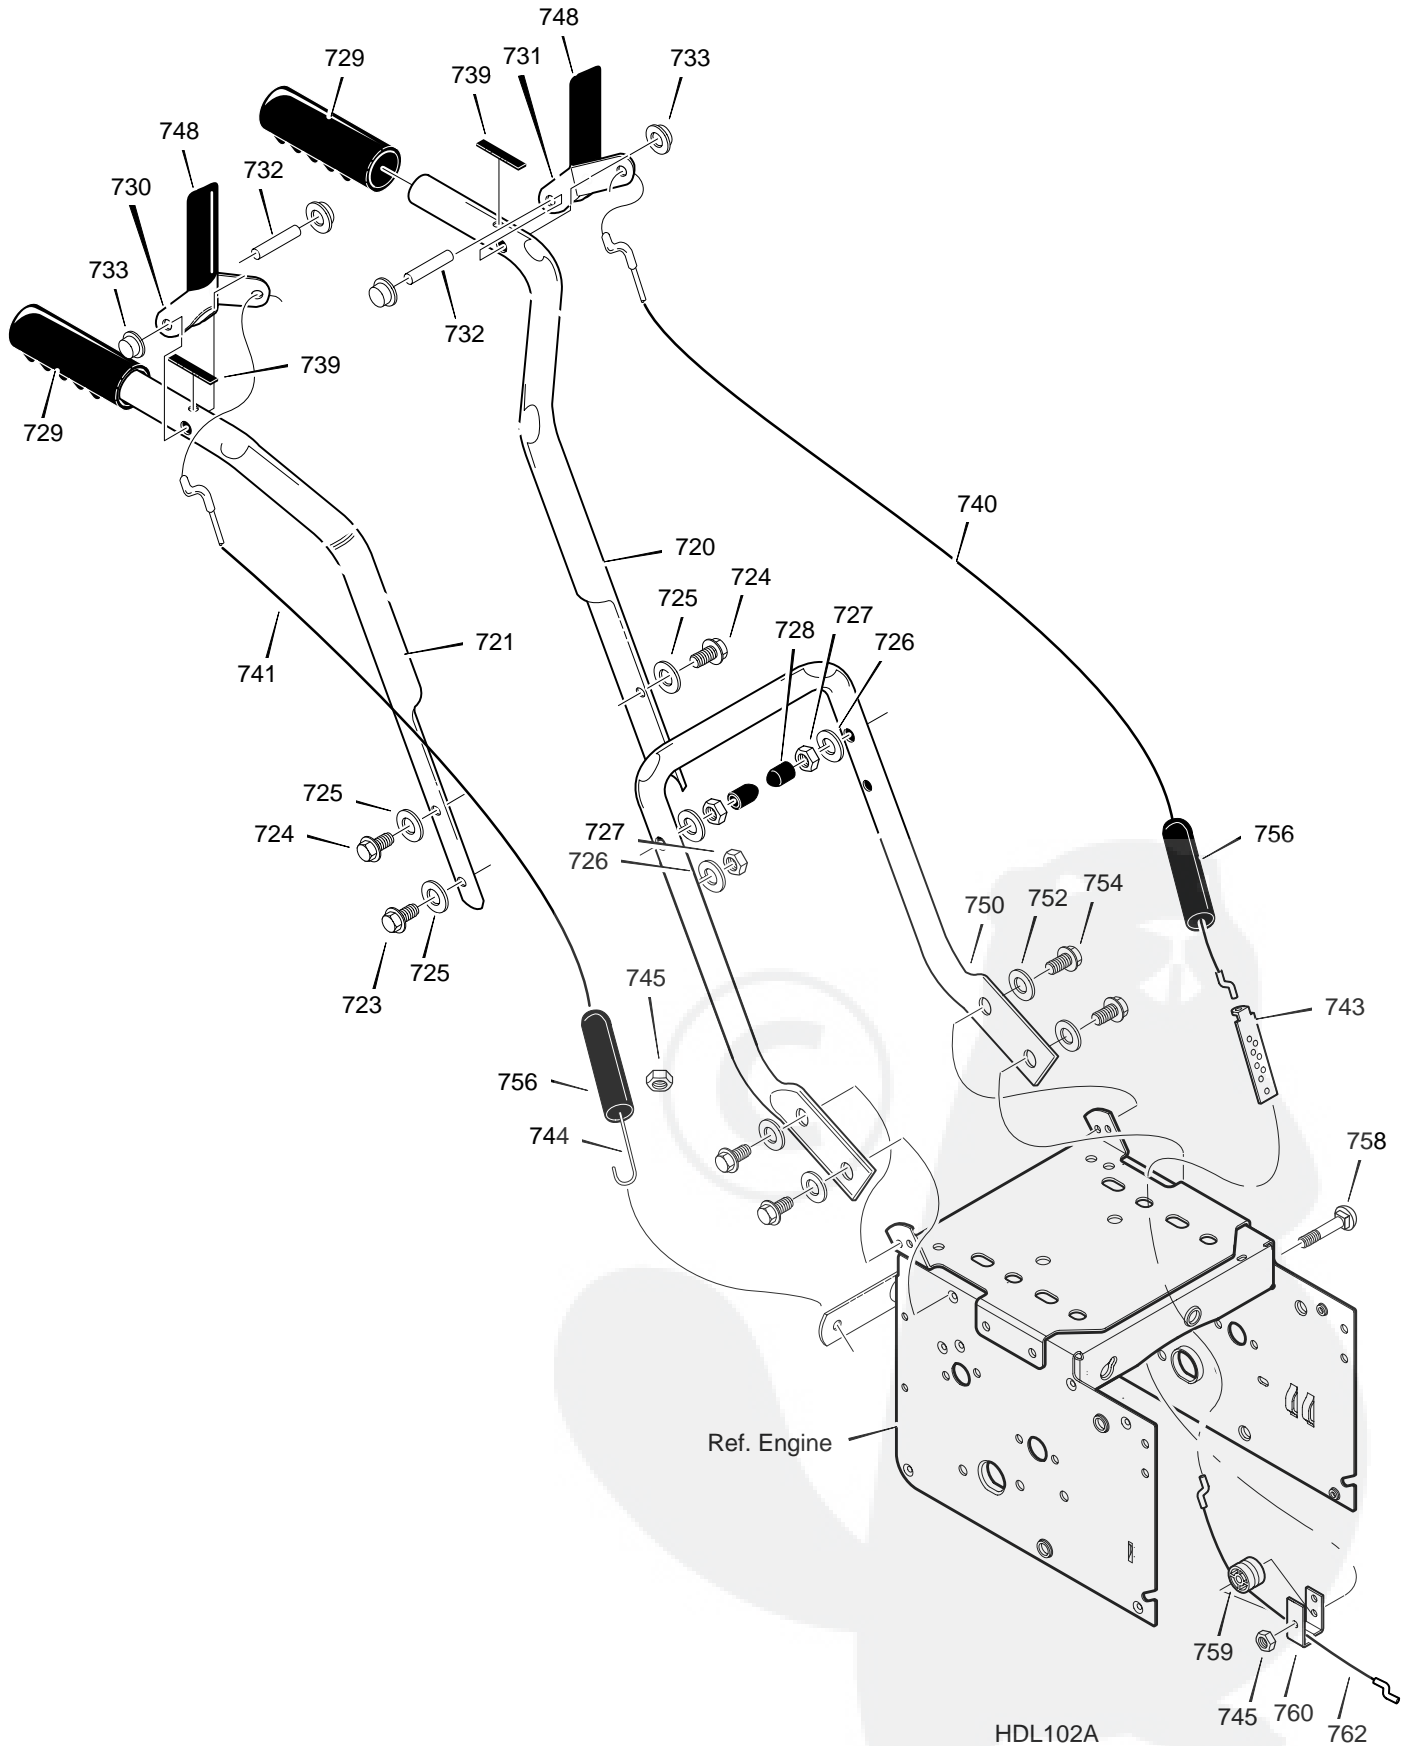

Key No.	Part No.	Description
720	5113E701	HANDLE, UPPER LH
721	5115E701	HANDLE, UPPER RH
723	71007	SCREW, 3/8-16 X 2.00
724	7288	SCREW, 3/8-16 X 3.00
725	71072	WASHER, FLAT
726	71062	WASHER
727	71044	NUT, 3/8-16 REGHEX
728	7289	STOP, PLASTIC
729	50792	GRIP-HANDLE FINGER
730	9729E701	LEVER, ASSY CLUTCH DRIVE RH
731	9732E701	LEVER, ASSY CLUTCH DRIVE LH
732	760074	PIN, PIVOT CLUTCH
733	3535	NUT, PUSH ON CAP
739	4049	BUMPER, RECTANGLE
740	1501124	CABLE, AUGER DRIVE
741	761590	CABLE, AUGER CLUTCH
743	313441	BRACKET, CABLE ADJUSTER
744	1673	SPRING, AUGER CLUTCH
745	780029	NUT, 1/4-20
748	336626	GRIP
750	5543E701	HANDLE, LOWER
752	71060	WASHER, SPTLK
754	70984	SCREW, TAP 5/16-18 X 0.75
756	308146	BOOT, CABLE
758	001798	BOLT, HEX 1/4-20 X 1.50
759	579860	SPOOL-CABLE, AUGRT CLUTCH
760	1501059 YZ	BRACKET, CABLE SPOOL YZ
762	1501122	CABLE, LOWER DRIVE 12"