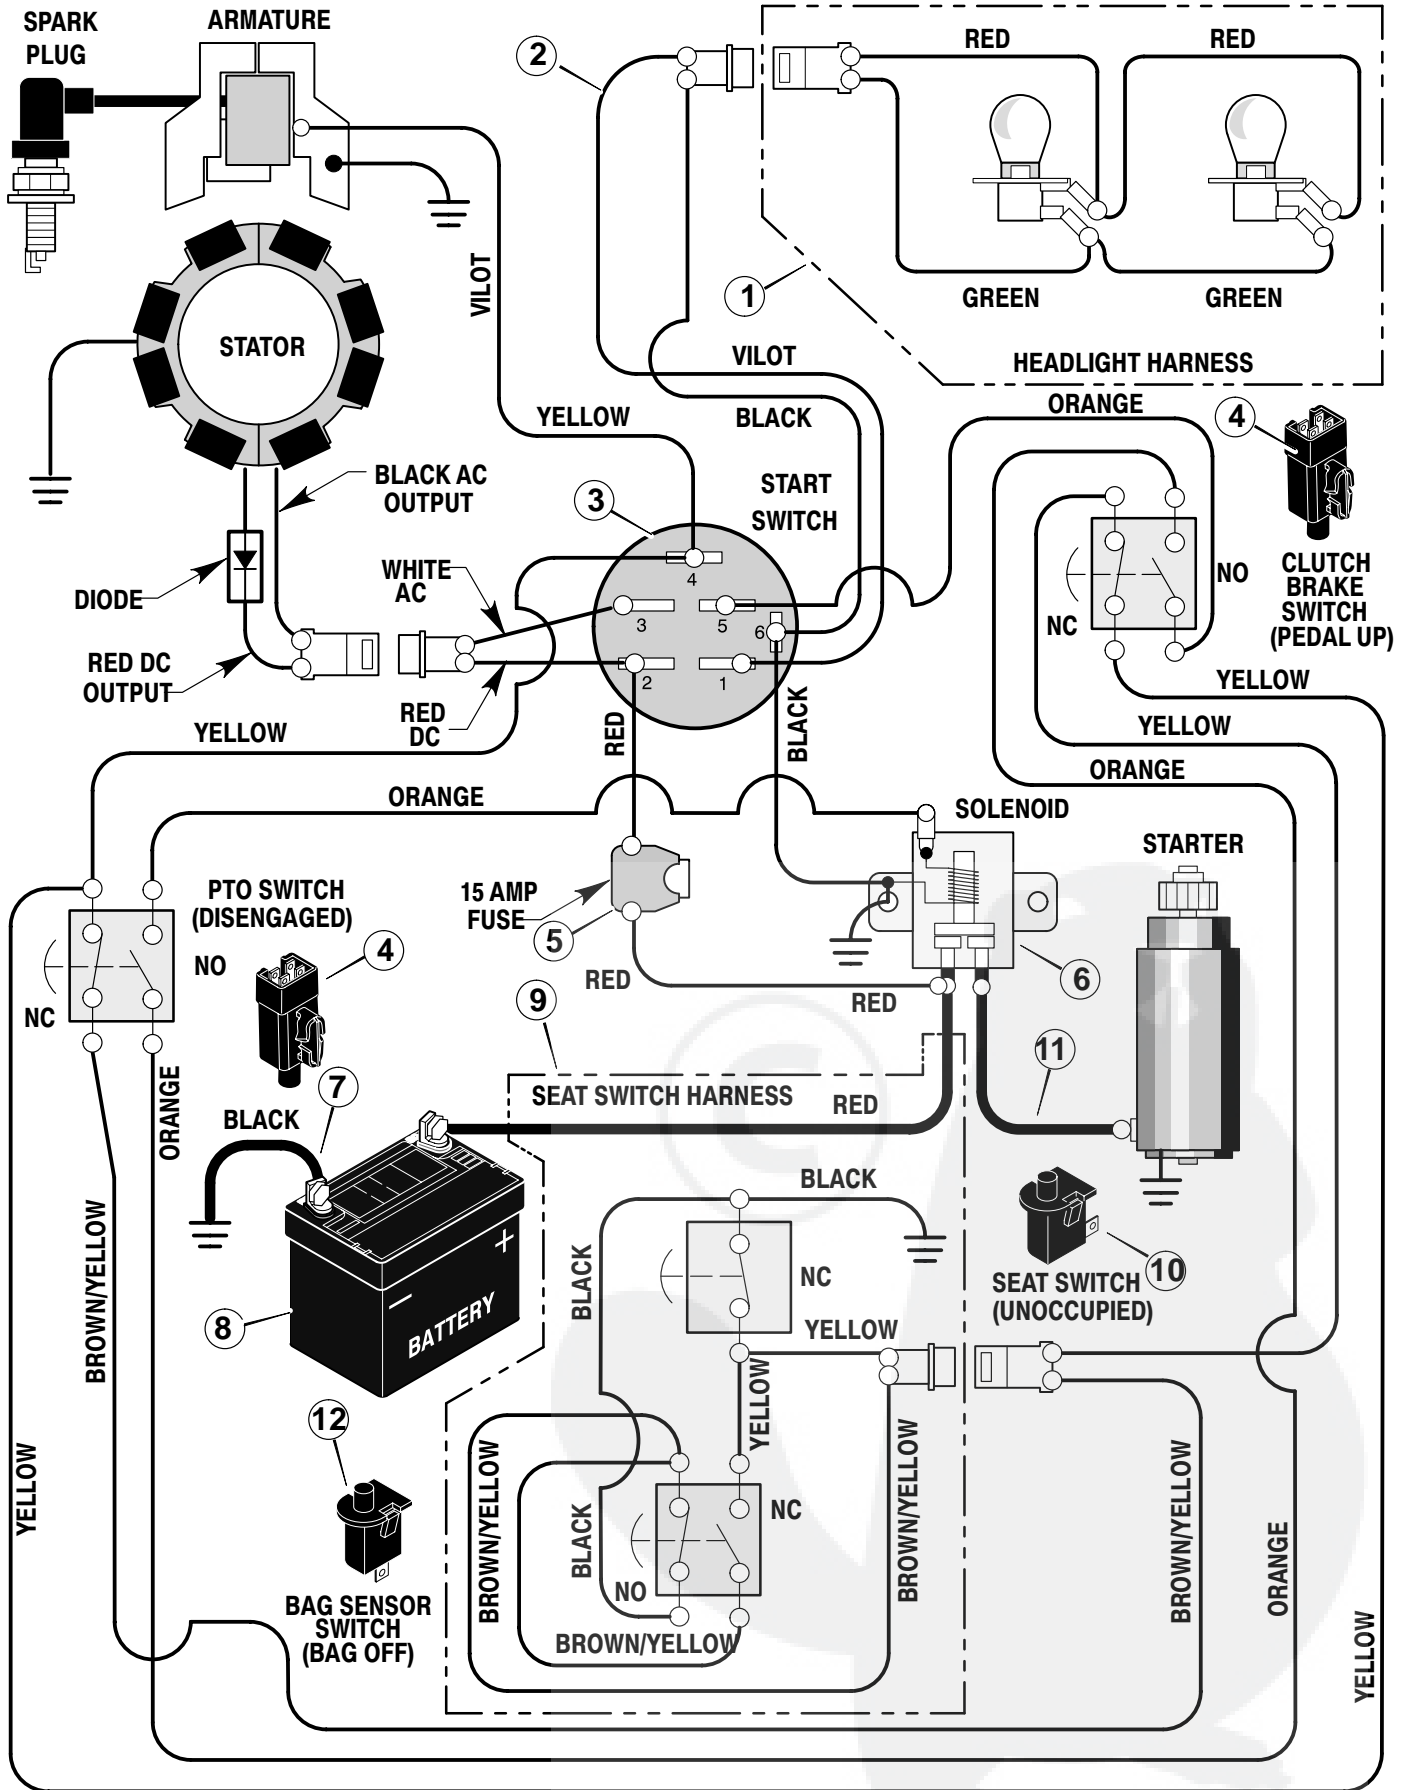

* Includes Key No.

MODEL 31200x50A

REPAIR PARTS ENGINE MOUNT

Key No.	Description	Part No.
1	Fuel Cap	92317
2	Fuel Tank	92342
3	Hose Clamp	95197
4	Fuel Line	23717
5	Hose Clamp	95197
6	Screw	26x201
7	Plate, Engine	94006E700
8	Throttle Control	92371
9	Engine	—
10	Bolt, Engine Mount	25x7
11	Stack Pulley Assembly	690439 Z
12	Lockwasher	19x35
13	Bolt, Hex	1x140
14	Washer	17x170
15	Screw	26x249
16	Gasket	91309
17	Muffler	91271
18	Deflector, Muffler	23740 Z
19	Screw	26x208
20	Bolt, Hex	1x134
21	Guide, Belt	93349
22	Nut, Flange	15x79 Z
23	Guide, Belt	94066
24	Shield, Heat	690293
25	Spacer	93077

MODEL 31200x50A

REPAIR PARTS ELECTRICAL SYSTEM

Key No.	Description	Part No.
1	Harness, Light Wire	250x92
	Socket, Light	92372
	Bulb, Light	90084
2	Harness, Chassis Wire	250x93
3	Switch, Ignition	92377
	Key, Ignition	20729
	Nut, Hex	91489
	Cap, Ignition	91488
4	Switch, Limit	94136
5	Fuse	54212
	Holder, Fuse	407078
6	Solenoid	94613
	Screw, Mounting	26x229
	Locknut	15x116
7	Cable, Battery Ground	24x32
	Screw, Ground Cable	26x213
8	Battery	21075
	Bolt, Carriage	2x82
	Wingnut	14x79
9	Harness, Seat Switch Wire	250x94
10	Switch, Seat Sensor	94159
11	Cable	24x31
12	Switch, Bag Sensor	690106