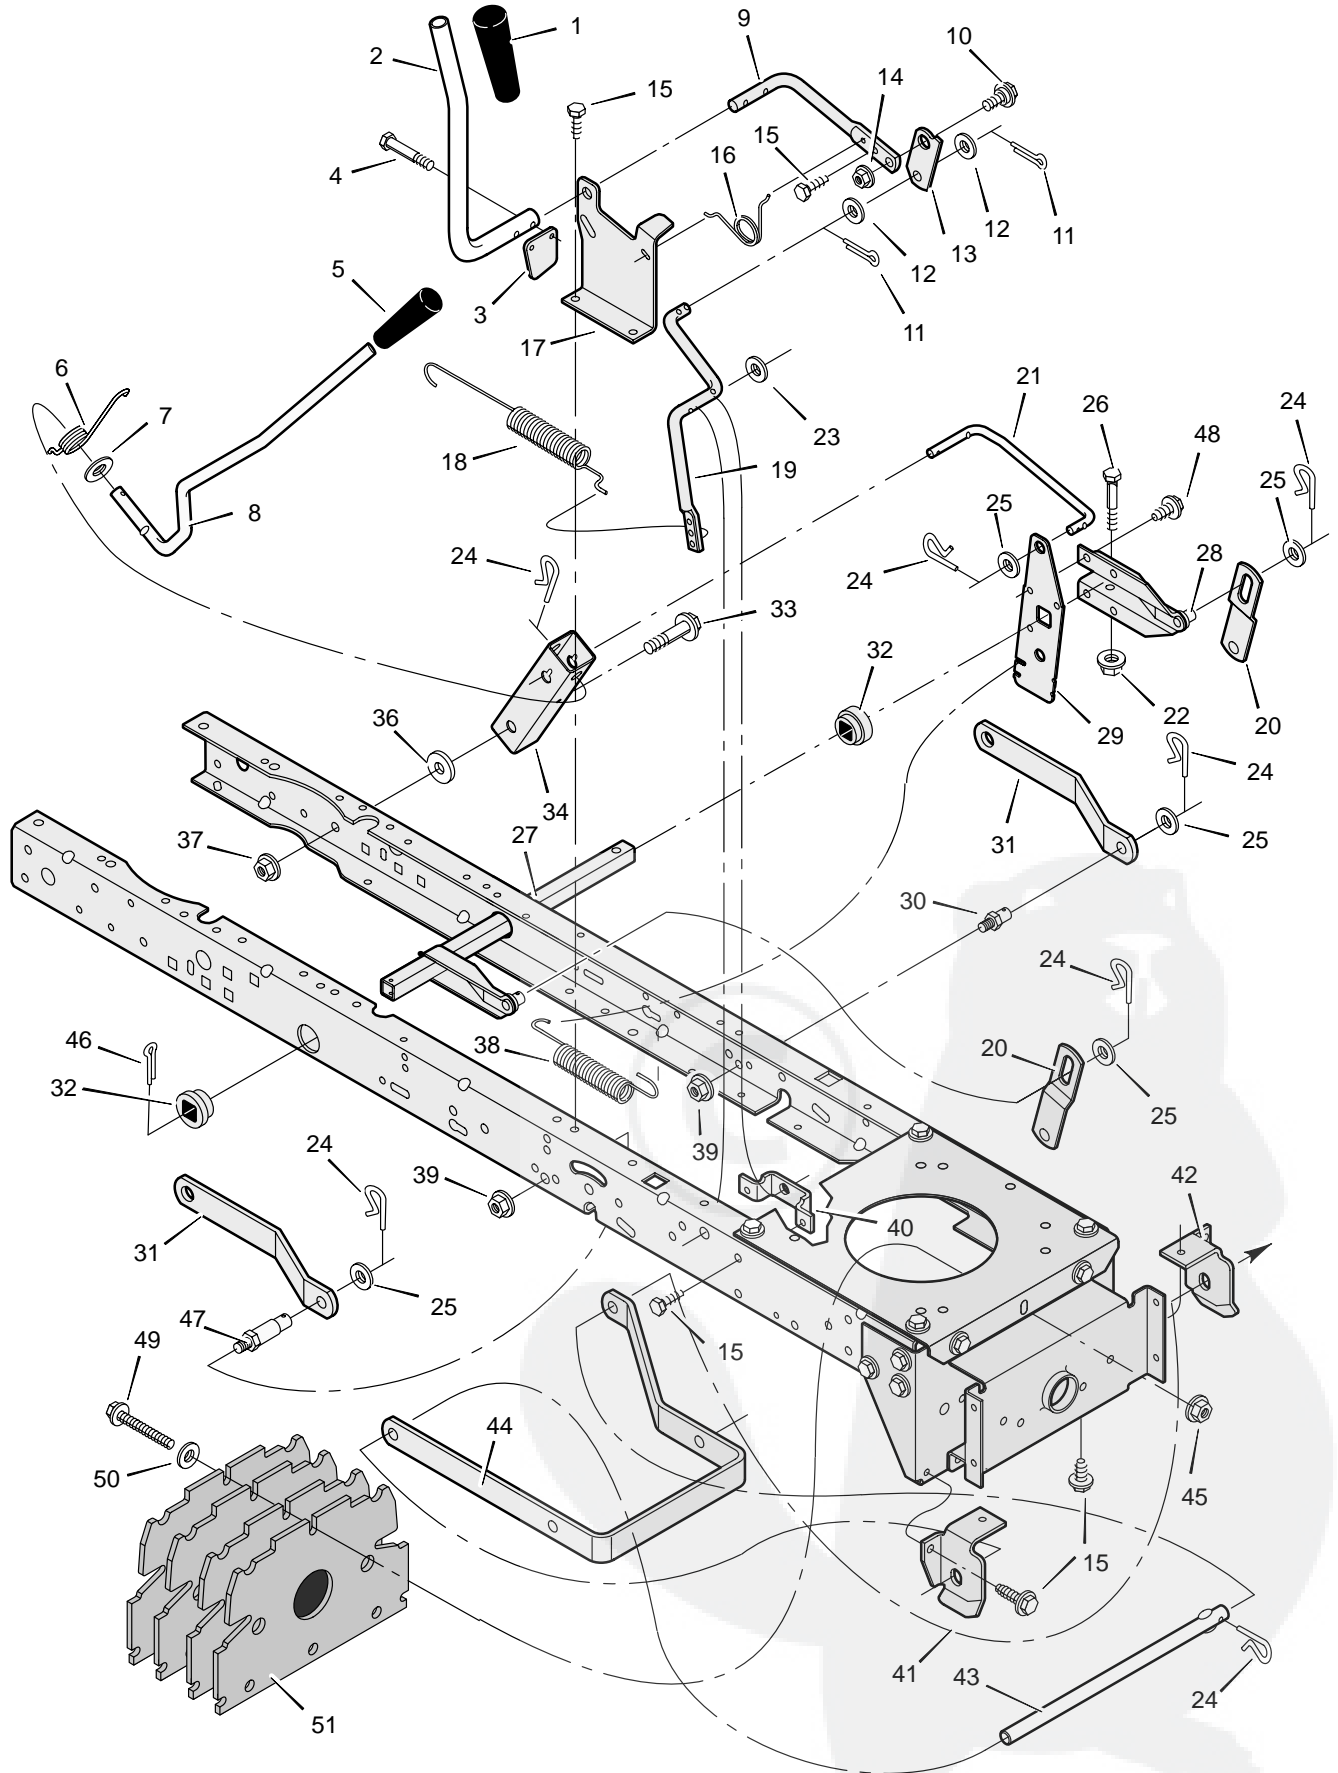

MODEL 31200x50A

REPAIR PARTS MOWER HOUSING SUSPENSION

MODEL 31200x50A

REPAIR PARTS MOWER HOUSING SUSPENSION

Key No.	Description	Part No.	Key No.	Description	Part No.
1	Grip	92698	26	Bolt, Hex	1x74
2	Handle, PTO	94346 Z	27	Arm Assembly, Right Lift	690386E700
3	Pad, Switch	94022 Z	28	Arm, Right Lift	94180E700
4	Bolt	25x3	29	Plate, Lift Arm	94030E700
5	Grip	92697	30	Pin	94067
6	Spring	166x40	31	Bracket, Rear Suspension	94055E700
7	Washer	17x103	32	Bushing, Lift Tube	94065
8	Lever, Lift	94195 Z	33	Bolt, Shoulder	9x53
9	Lever, PTO	94017 Z	34	Bracket, Pivot	94015E700
10	Bolt, Shoulder	9x39	36	Washer	17x191
11	Pin, Cotter	30x20	37	Nut, Flange	15x84
12	Washer	17x102	38	Spring	165x117
13	Link, PTO	94004 Z	39	Nut, Flange	15x68
14	Nut, Flange	15x84	40	Bracket, PTO	94005E700
15	Screw	26x249	41	Hanger, Right Deck	94026E700
16	Spring	166x39	42	Hanger, Left Deck	94027E700
17	Bracket, PTO	94018E700	43	Rod, Hanger	94158Z
18	Spring	165x116	44	Hanger, Front	690381E700
19	Crank, PTO	690394E700	45	Nut, Flange	15x89
20	Link, Lift	94053E700	46	Pin, Cotter	30x49
21	Link, Lift Handle	94028E700	47	Pin, Threaded Shoulder	690382
22	Nut, Flange	15x118	48	Screw	26x49
23	Washer	17x57	49	Bolt, Hex	1x106
24	Pin, Hair	31x4	50	Washer	17x38
25	Washer	17x91 Z	51	Plate, Weight	690370E700