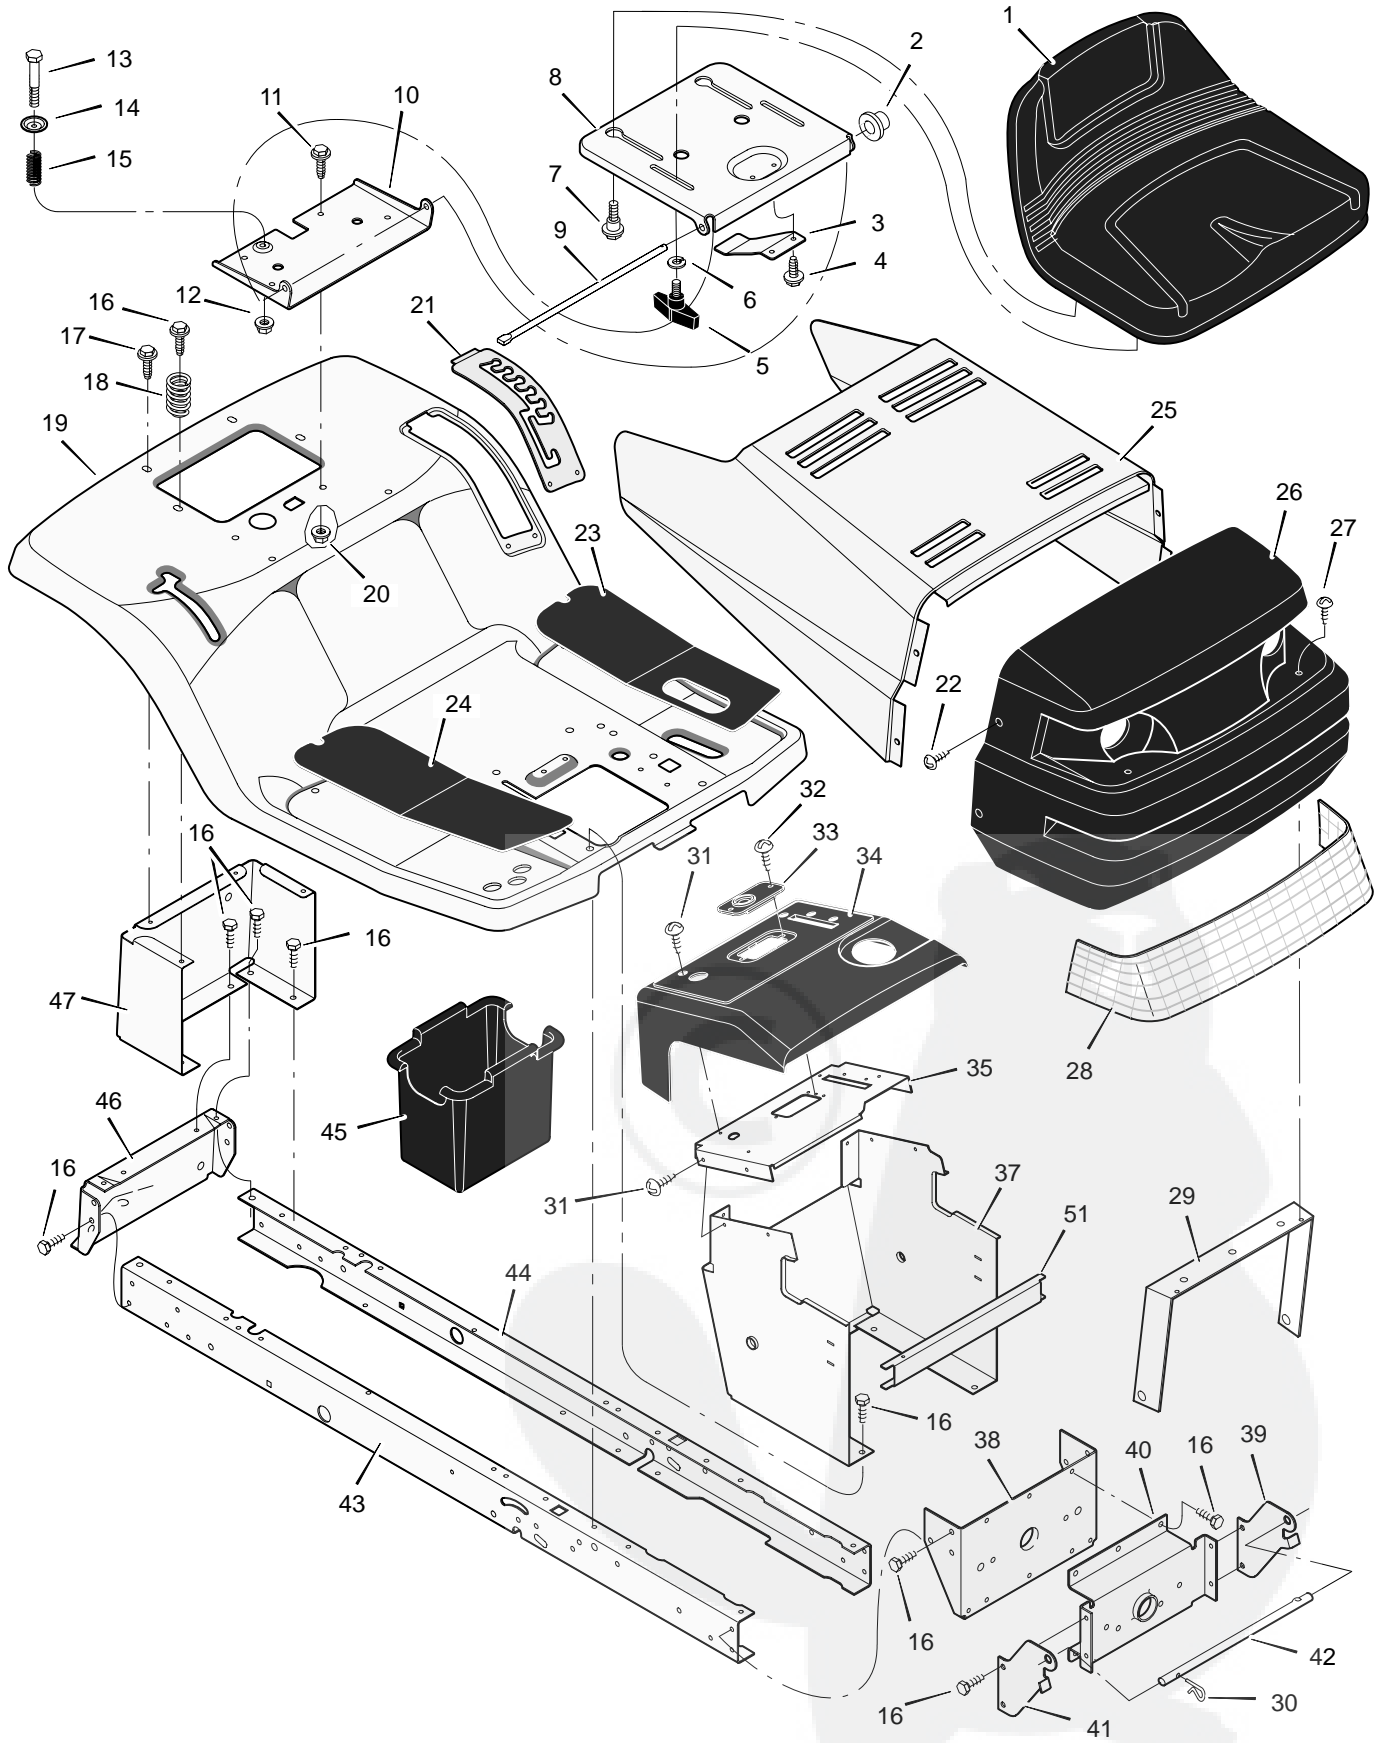

MODEL 31200x50A

REPAIR PARTS CHASSIS & HOOD

MODEL 31200x50A

REPAIR PARTS CHASSIS & HOOD

Key No.	Description	Part No.	Key No.	Description	Part No.
1	Seat	95334	27	Screw	26x239
2	Cap, Push On	28x23	28	Lens	92344
3	Spring	94057	29	Brace, Grille	92448
4	Screw	26x229	30	Pin, Hair	31x4
5	Bolt, Wing	94160	31	Screw	26x270
6	Washer	17x47 Z	32	Screw	26x239
7	Bolt, Shoulder	9x56	33	Bearing, Steering	94214
8	Support, Seat	94154E700	34	Dash	95033E717
9	Rod, Pivot	94156 Z	35	Plate, Dash	94211E700
10	Bracket, Pivot	94153E700	36	Panel, Access	93007E700
11	Bolt	1x45	37	Support, Dash	95323E700
12	Nut	15x89	38	Bracket, Rear Hanger	94013E700
13	Bolt, Shoulder	9x55	39	Support, Left Grille	94213E700
14	Washer	94155 Z	40	Axle, Hanger	94007E700
15	Spring	164x31	41	Support, Right Grille	94212E700
16	Screw	26x249	42	Rod, Pivot	92332 Z
17	Screw	26x263	43	Frame, Right	960206E700
18	Spring	164x30	44	Frame, Left	960207E700
19	Deck, Seat	95249E245	45	Container, Battery	690424
20	Nut	15x88	46	Plate, Hitch	94002E700
21	Plate, Index	94829E700	47	Panel, Rear	690434E700
22	Screw	9x47	51	Channel	94215E700
23	Mat, Left	94999	—	Decal, Right Hood	48x167
24	Mat, Right	94998	—	Decal, Left Hood	48x168
25	Hood	92333E245	—	Decal, Warning	44x6815
26	Grille Assembly (Includes Lens)	92350E700	—	Instruction Book and Parts List	F-99734