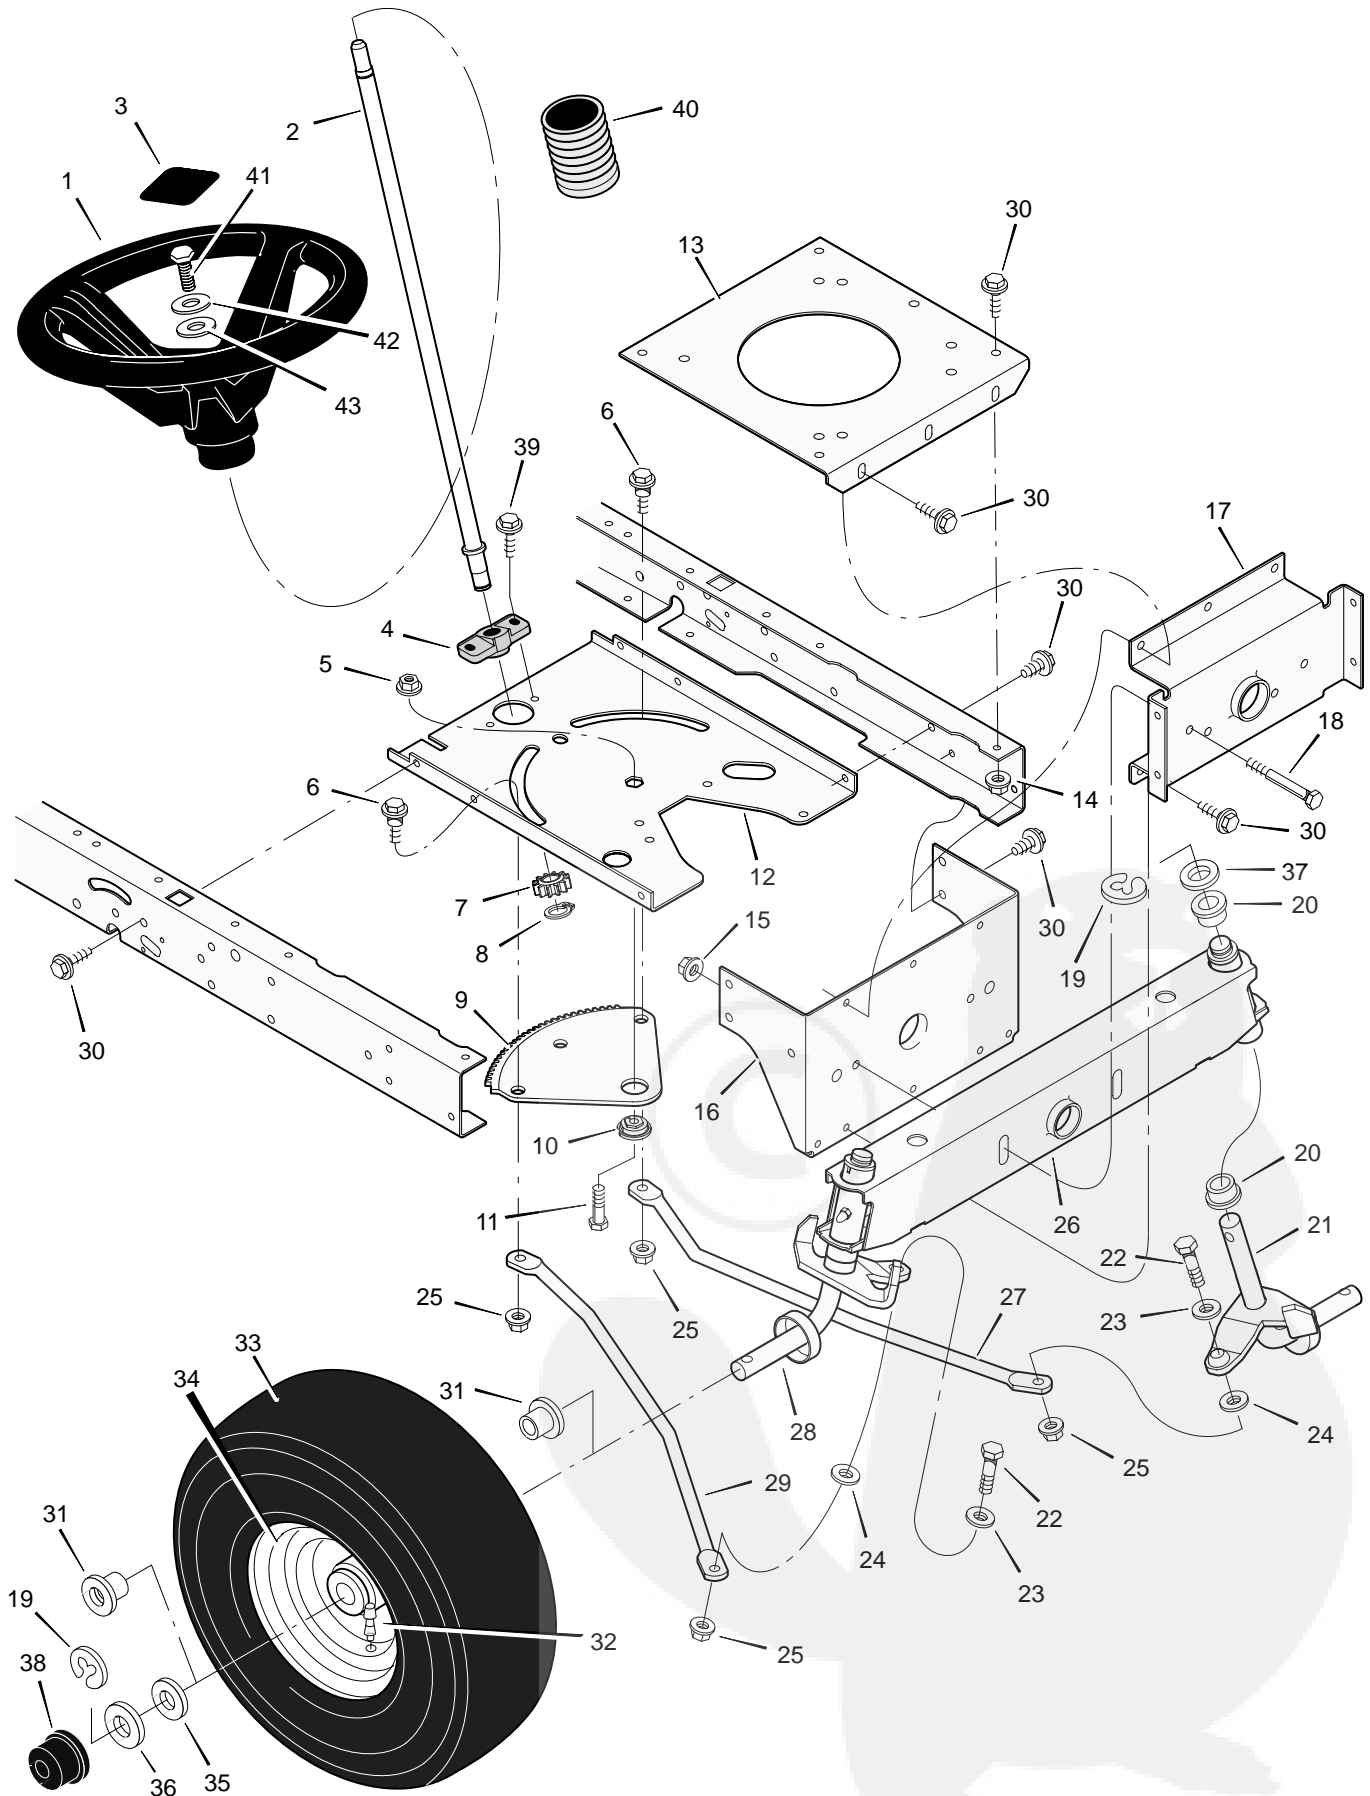

MODEL 31200x50A

REPAIR PARTS STEERING

MODEL 31200x50A

REPAIR PARTS STEERING

Key No.	Description	Part No.	Key No.	Description	Part No.
1	Wheel, Steering	95184	23	Washer	17x104
2	Post, Steering	94520	24	Washer	17x53 Z
3	Insert, Steering Wheel	711325	25	Nut, Flange	15x84
4	Bearing	94124	26	Axle Assembly	690210E700
5	Nut, Flange	15x113	27	Drag Link, Left	95329E700
6	Bolt, Shoulder	9x57	28	Spindle Assembly, Right	95182E700
7	Gear, Pinion	94122E700	29	Drag Link, Right	95328E700
8	Ring, Snap	11x25	30	Screw	26x249
9	Gear, Sector	94121E700	31	Bearing, Wheel	91334
10	Bearing	94123	32	Stem, Valve	24373
11	Bolt	1x84	33	Tire *	90594
12	Plate, Steering	690167E700	—	Tube	407046
13	Plate, Engine	94006E700	34	Wheel and Tire Assembly	690377-601
14	Nut, Flange	15x88	35	Washer	17x195
15	Nut, Flange	15x118	36	Washer	17x113
16	Bracket, Hanger	94013E700	37	Washer	17x83
17	Axle, Hanger	94007E700	38	Hub Cap	94618
18	Bolt	1x146	39	Screw	26x267
19	E-ring	11x3	40	Bellows	54789
20	Bearing	690150	41	Bolt	1x158
21	Spindle Assembly, Left	95183E700	42	Lockwasher	18x32
22	Bolt	1x111	43	Washer	17x146 Z

* When you order a tire, make sure to give the brand name of the tire so that the tread pattern on the tire will match.