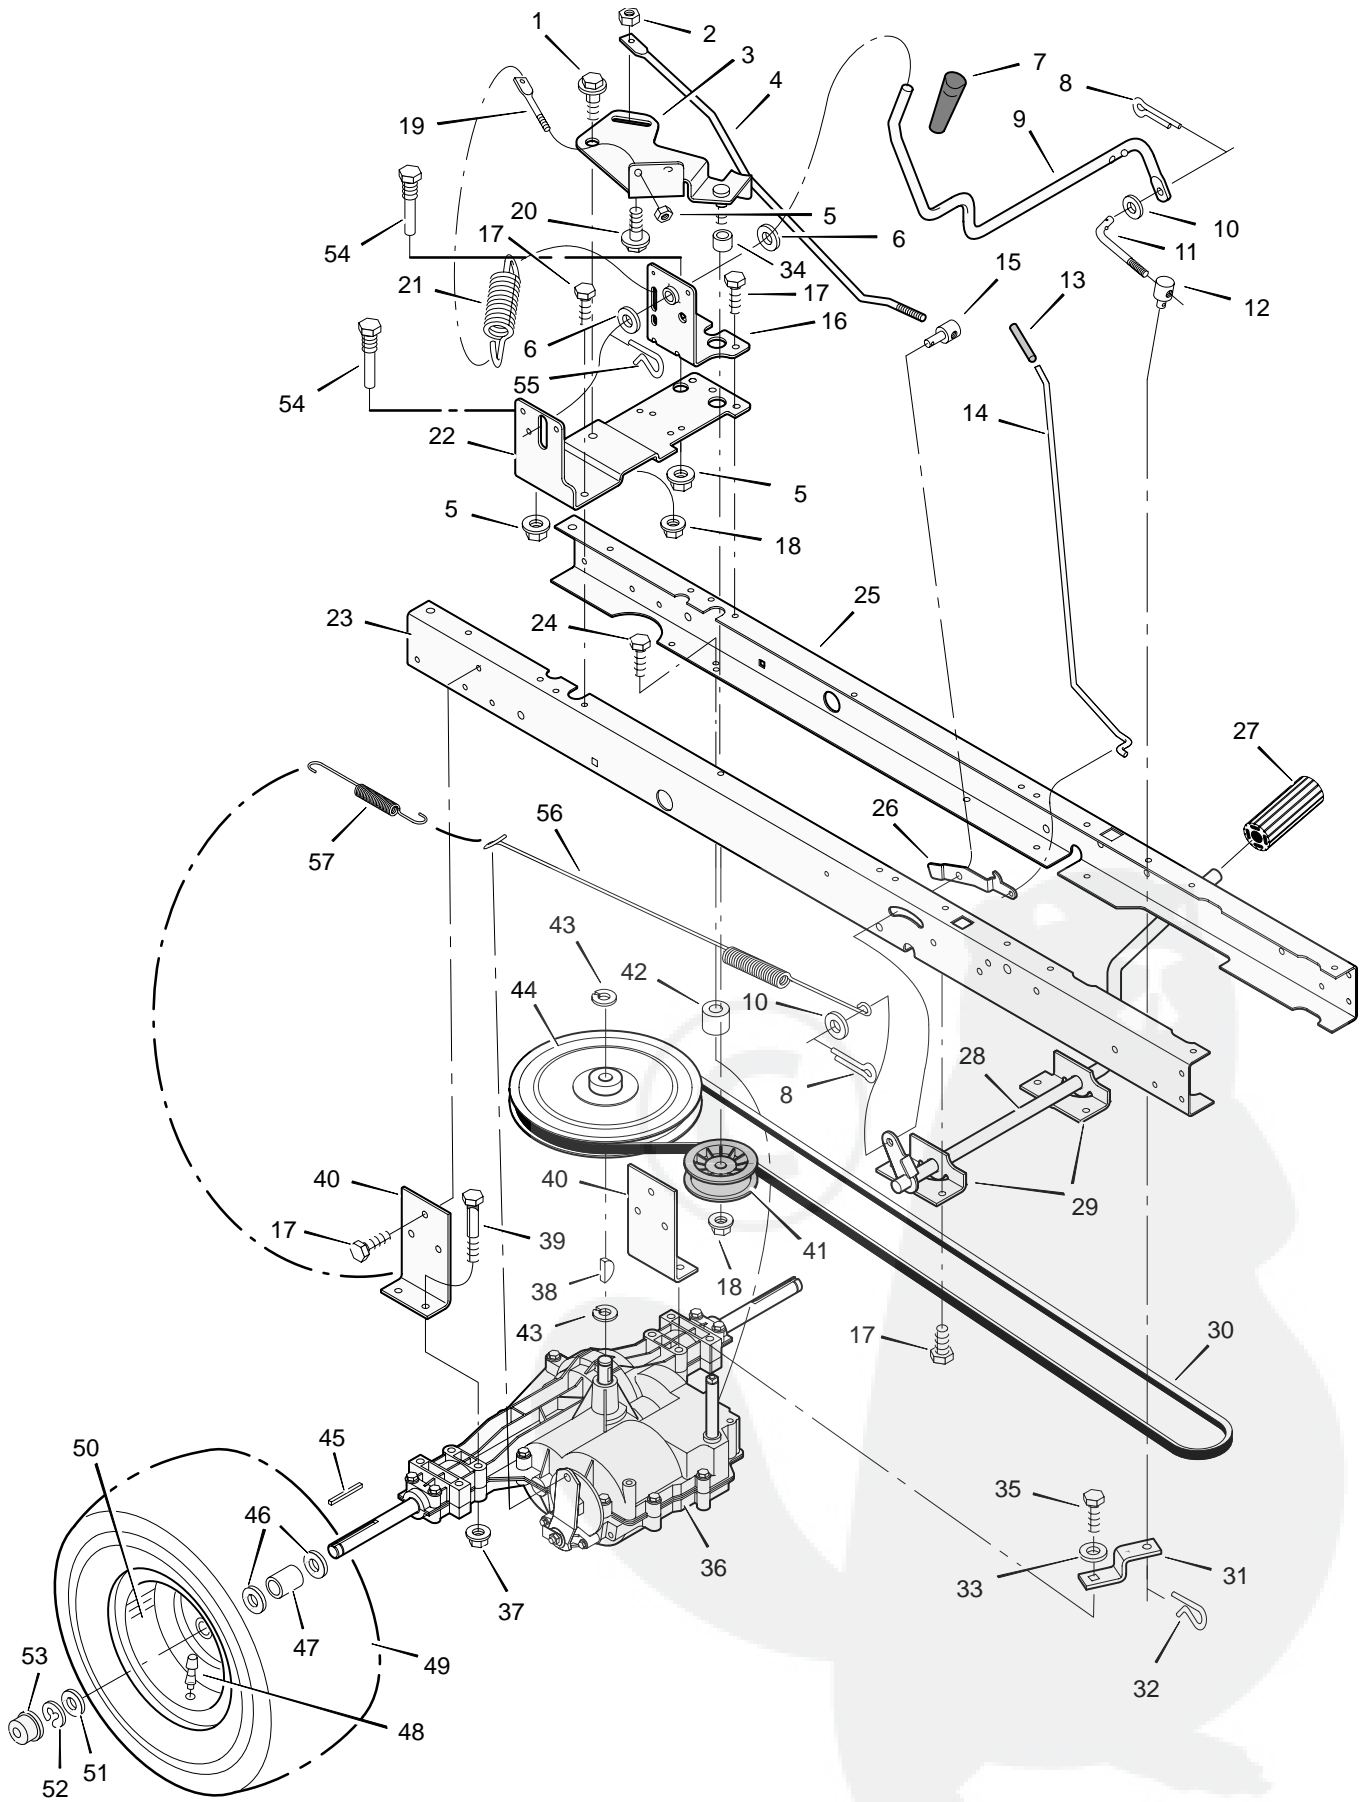

MODEL 31200x50A

REPAIR PARTS MOTION DRIVE

MODEL 31200x50A

REPAIR PARTS MOTION DRIVE

Key No.	Description	Part No.	Key No.	Description	Part No.
1	Bolt, Shoulder	9x39	30	Belt, Motion Drive	37x87
2	Nut, Hex	15x89	31	Yoke, Shift	94031Z
3	Arm, Idler	690273	32	Pin, Hair	31x6
4	Rod, Clutch	94041 Z	33	Washer	17x148
5	Nut	15x79	34	Spacer	690369
6	Washer	17x102	35	Bolt	6x105
7	Grip	92697	36	Transaxle	—
8	Pin, Cotter	30x20	37	Nut	15x88
9	Lever, Shift	94043 Z	38	Key, Woodruff	20697
10	Washer	17x47 Z	39	Bolt	1x155
11	Link, Shift	94044 Z	40	Bracket, Transaxle	94008E700
12	Nut, Adjuster	21920	41	Pulley	690409
13	Grip	91079	42	Spacer	94132
14	Rod, Parking Brake	95005 Z	43	E-Ring	11x7
15	Nut, Adjuster	94815	44	Pulley, Drive	95094
16	Bracket, Shift	94034E700	45	Key, Square	21553
17	Screw	26x249	46	Washer	17x160
18	Nut	15x84	47	Spacer, Transaxle	87x105 Z
19	Mount, Stud Spring	94042 Z	48	Stem, Valve	24373
20	Bolt, Shoulder	9x54	49	Tire *	776114
21	Spring, Extension	165x116	—	Tube	407049
22	Bracket, Shifter	690166E700	50	Wheel & Tire Assembly	690376-601
23	Frame, Right	690206E700	51	Washer	17x195
24	Screw	25x12	52	E-Ring	11x3
25	Frame, Left	690207E700	53	Hub Cap	94618
26	Latch, Parking Brake	94045 Z	54	Guide, Belt	93349
27	Pedal	21544	55	Pin, Hair	31x4
28	Lever, Brake/Clutch	94038E700	56	Spring, Extension	165x141
29	Bracket, Pedal	94035E700	57	Spring, Extension	165x92