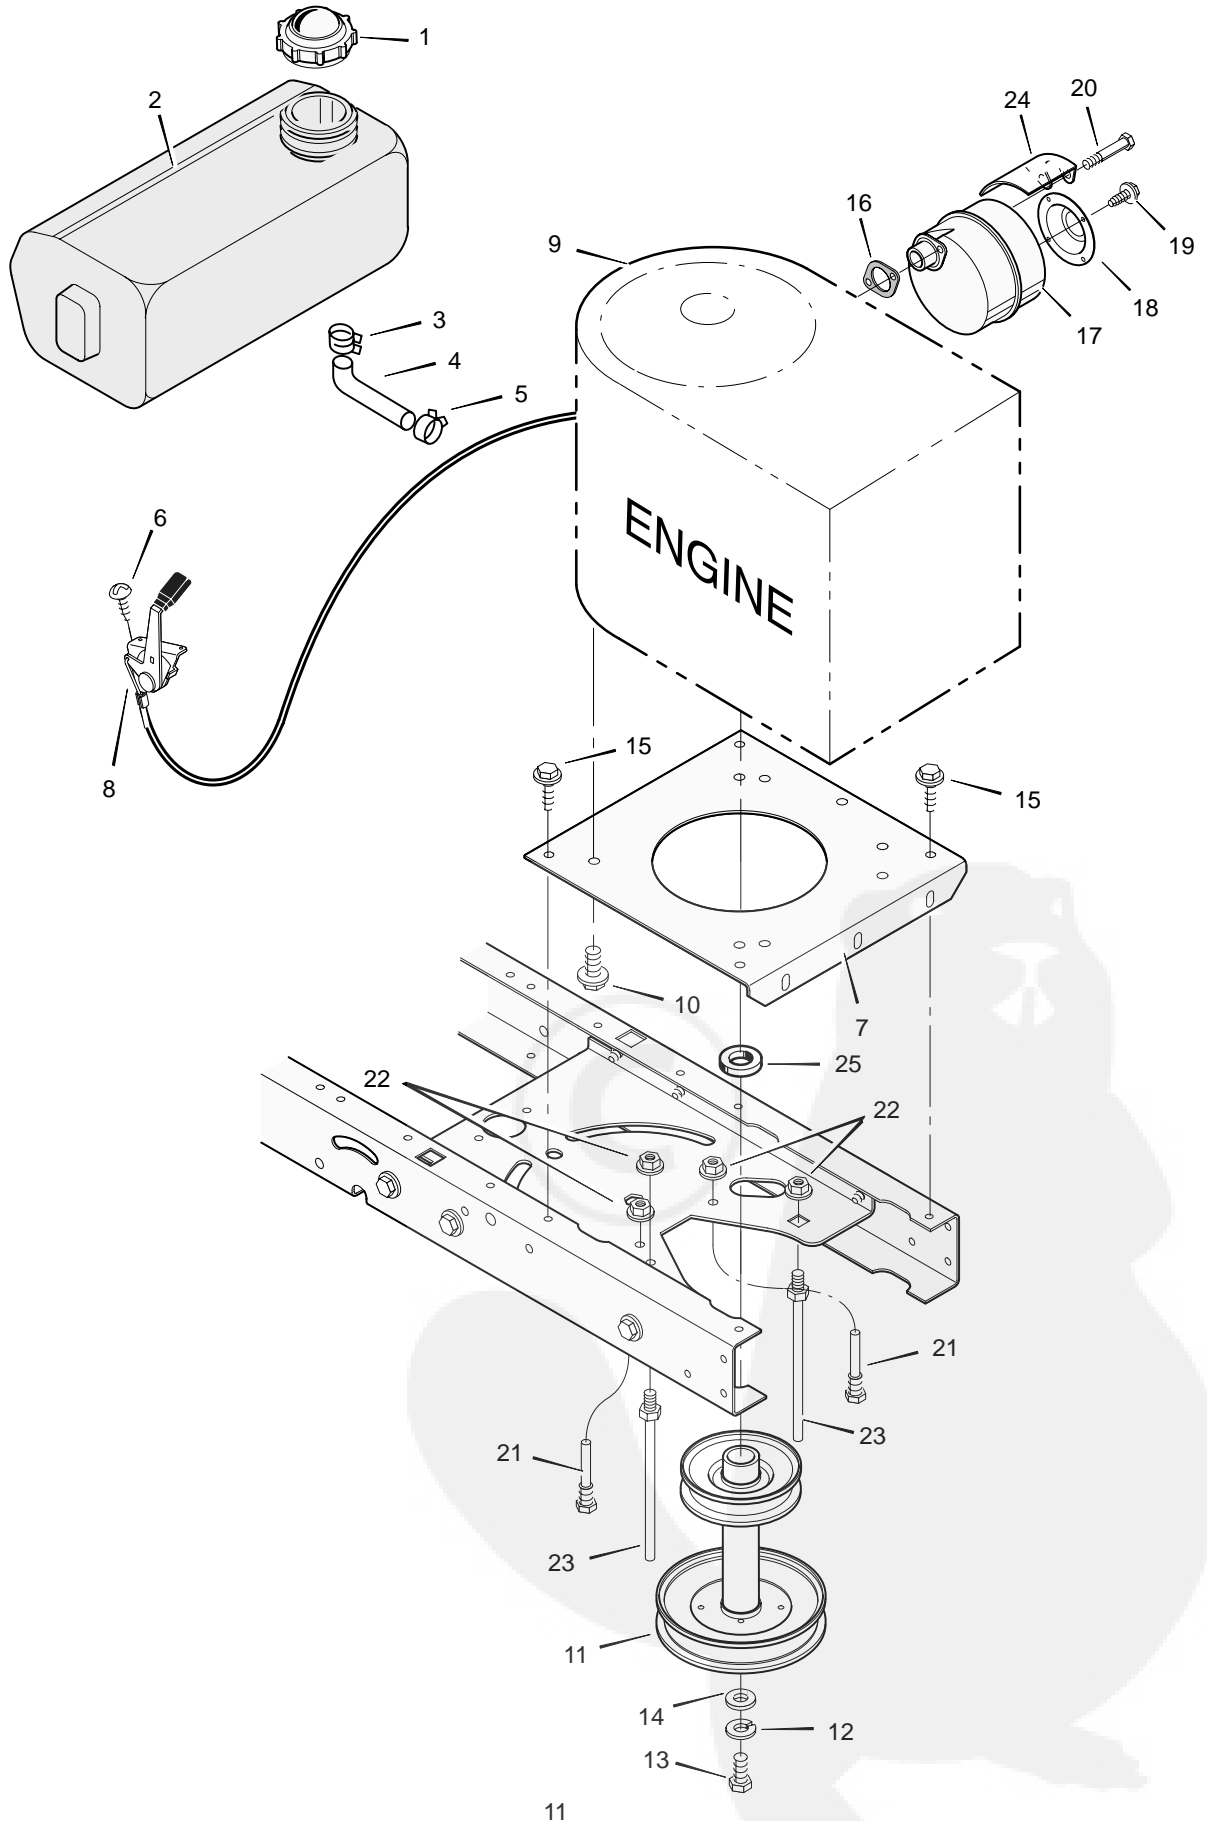

MODEL 31200x50A

REPAIR PARTS MOWER HOUSING

MODEL 31200x50A

REPAIR PARTS MOWER HOUSING

Key No.	Description	Part No.	Key No.	Description	Part No.
1	Pulley	690432	29	Baffle	690399E700
2	Nut, Flange	15x84	30	Nut, Flange	15x89
3	Nut	15x121	31	Strap, Rubber	54695
4	Belt, Blade	37x74	32	Screw	4x71
5	Pulley, Idler	690387	33	Extension, Chute	690367
6	Mandrel	94129	34	Nut	15x88
7	Screw	25x7	35	Spring, PTO	165x118
8	Guide, Belt	92424	36	Spring, Extension	165x140
9	Spacer	94130	37	Nut, Flange	15x68
10	Bracket, Rear Suspension	94055E700	38	Bracket, Front Deck	690380E700
11	Bolt, Shoulder	9x52	39	Pin, Threaded Shoulder	94067
12	Knob	94068	40	Washer	17x91
13	Washer	17x45	41	Pin, Hair	31x4
14	Bolt, Shoulder	9x51	42	Hanger, Front	690381E700
15	Plate, Suspension	690379E700	43	Housing, Jackshaft	94305
16	Pad, Friction	94137	44	Fan, Assist	690359
17	Spring	166x43	45	Housing, Fan	690360
18	Nut, Flange	15x79	46	Washer	17x37
19	Bracket, Rear Deck	690378E700	47	Bolt	1x94
20	Pin, Hanger	95194	48	Bolt	1x90
21	Link, Lift	94053	49	Nut	15x100
22	Nut	15x116	50	Washer	17x165
23	Bracket, Idler Arm	690427E700	51	Washer, Belleville	17x166
24	Assembly, Idler Arm & Pad	690454	52	Blade	690398E701
25	Screw	26x249	53	Adapter, Blade	92466
26	Bolt, Shoulder	9x39	54	Bolt	1x121
27	Bolt, Carriage	2x53	1-54	Blade Housing, Complete	776110
28	Housing, Blade *	_____			

* Includes Key No.

MODEL 31200x50A

REPAIR PARTS ENGINE MOUNT

Key No.	Description	Part No.
1	Fuel Cap	92317
2	Fuel Tank	92342
3	Hose Clamp	95197
4	Fuel Line	23717
5	Hose Clamp	95197
6	Screw	26x201
7	Plate, Engine	94006E700
8	Throttle Control	92371
9	Engine	—
10	Bolt, Engine Mount	25x7
11	Stack Pulley Assembly	690439 Z
12	Lockwasher	19x35
13	Bolt, Hex	1x140
14	Washer	17x170
15	Screw	26x249
16	Gasket	91309
17	Muffler	91271
18	Deflector, Muffler	23740 Z
19	Screw	26x208
20	Bolt, Hex	1x134
21	Guide, Belt	93349
22	Nut, Flange	15x79 Z
23	Guide, Belt	94066
24	Shield, Heat	690293
25	Spacer	93077