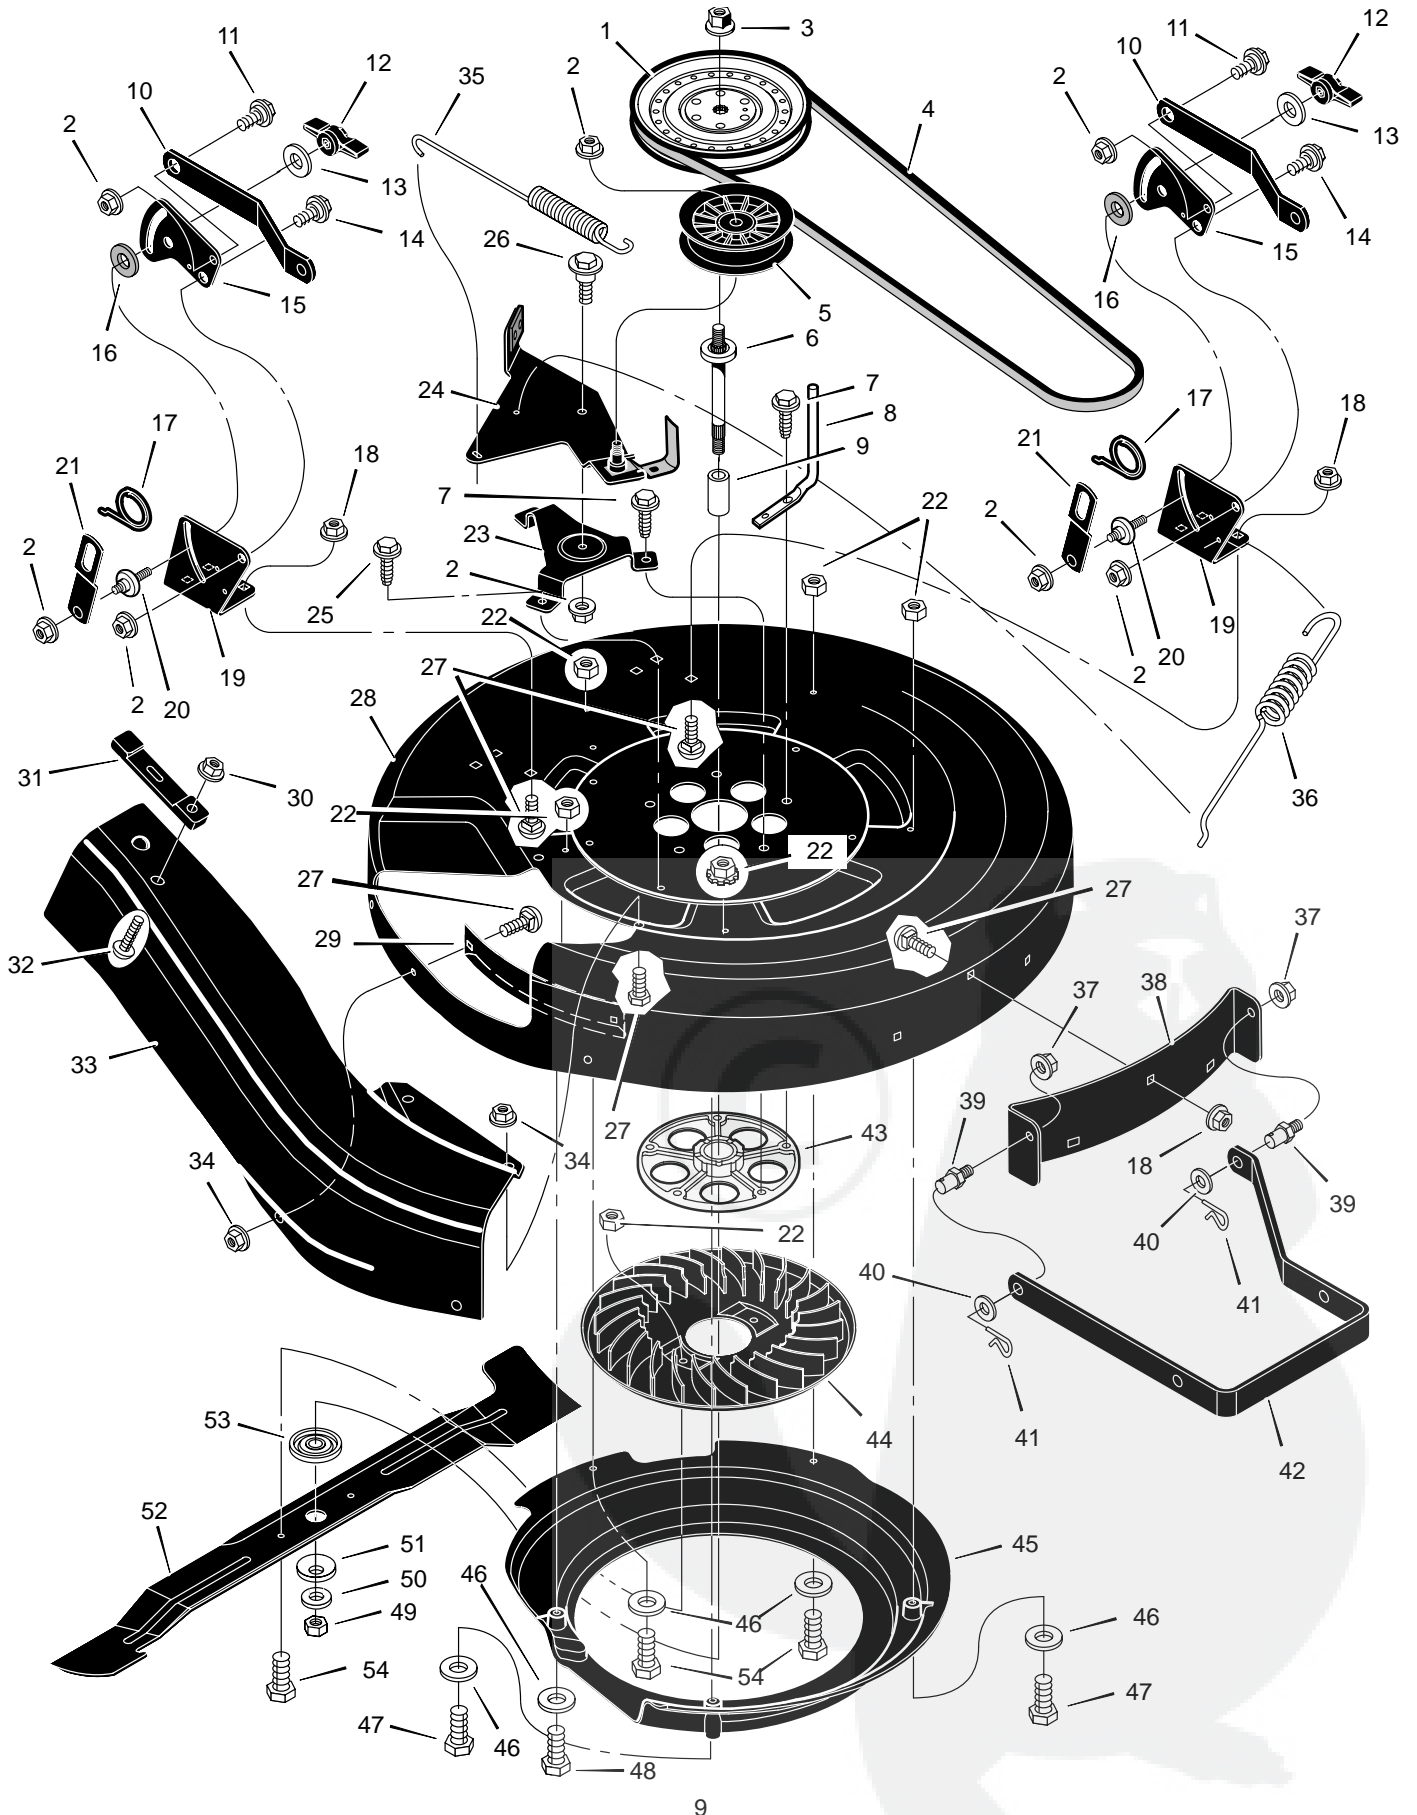

MODEL 31200x50A

REPAIR PARTS MOWER HOUSING

MODEL 31200x50A

REPAIR PARTS MOWER HOUSING

Key No.	Description	Part No.	Key No.	Description	Part No.
1	Pulley	690432	29	Baffle	690399E700
2	Nut, Flange	15x84	30	Nut, Flange	15x89
3	Nut	15x121	31	Strap, Rubber	54695
4	Belt, Blade	37x74	32	Screw	4x71
5	Pulley, Idler	690387	33	Extension, Chute	690367
6	Mandrel	94129	34	Nut	15x88
7	Screw	25x7	35	Spring, PTO	165x118
8	Guide, Belt	92424	36	Spring, Extension	165x140
9	Spacer	94130	37	Nut, Flange	15x68
10	Bracket, Rear Suspension	94055E700	38	Bracket, Front Deck	690380E700
11	Bolt, Shoulder	9x52	39	Pin, Threaded Shoulder	94067
12	Knob	94068	40	Washer	17x91
13	Washer	17x45	41	Pin, Hair	31x4
14	Bolt, Shoulder	9x51	42	Hanger, Front	690381E700
15	Plate, Suspension	690379E700	43	Housing, Jackshaft	94305
16	Pad, Friction	94137	44	Fan, Assist	690359
17	Spring	166x43	45	Housing, Fan	690360
18	Nut, Flange	15x79	46	Washer	17x37
19	Bracket, Rear Deck	690378E700	47	Bolt	1x94
20	Pin, Hanger	95194	48	Bolt	1x90
21	Link, Lift	94053	49	Nut	15x100
22	Nut	15x116	50	Washer	17x165
23	Bracket, Idler Arm	690427E700	51	Washer, Belleville	17x166
24	Assembly, Idler Arm & Pad	690454	52	Blade	690398E701
25	Screw	26x249	53	Adapter, Blade	92466
26	Bolt, Shoulder	9x39	54	Bolt	1x121
27	Bolt, Carriage	2x53	1-54	Blade Housing, Complete	776110
28	Housing, Blade *	_____			

* Includes Key No.