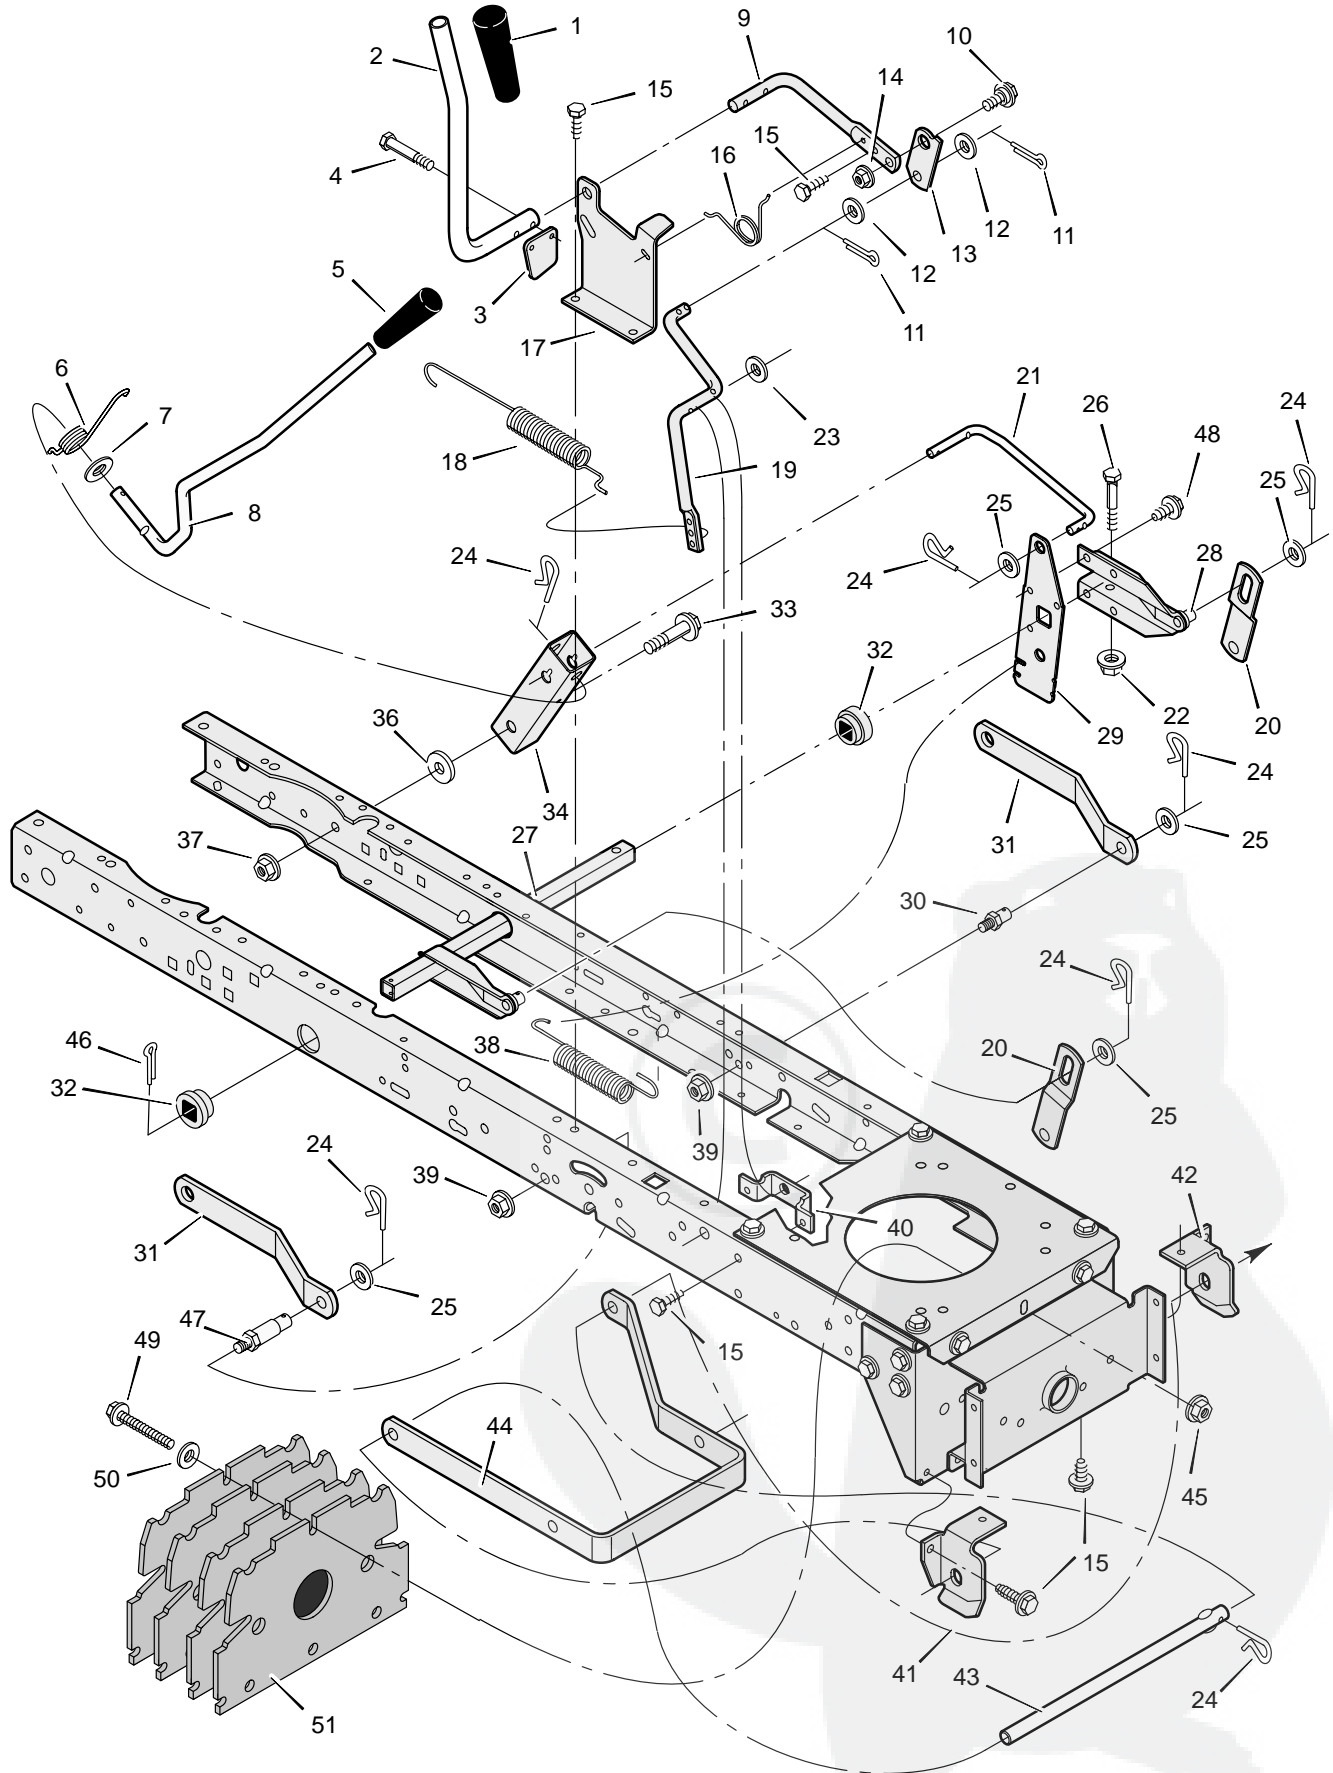

MODEL 31200x50C

REPAIR PARTS MOWER HOUSING SUSPENSION

MODEL 31200x50C

REPAIR PARTS MOWER HOUSING SUSPENSION

Key No.	Description	Part No.	Key No.	Description	Part No.
1	Grip	92698	26	Bolt, Hex	1x74
2	Handle, PTO	94346 Z	27	Arm Assembly, Right Lift	690386E700
3	Pad, Switch	94022 Z	28	Arm, Right Lift	94180E700
4	Bolt	25x3	29	Plate, Lift Arm	94030E700
5	Grip	92697	30	Pin	94067
6	Spring	166x40	31	Bracket, Rear Suspension	94055E700
7	Washer	17x103	32	Bushing, Lift Tube	94065
8	Handle, Lift	690533	33	Bolt, Shoulder	9x53
9	Lever, PTO	94017 Z	34	Bracket, Pivot	94015E700
10	Bolt, Shoulder	9x39	36	Washer	17x191
11	Pin, Cotter	30x20	37	Nut, Flange	15x84
12	Washer	17x102	38	Spring	165x117
13	Link, PTO	94004 Z	39	Nut, Flange	15x68
14	Nut, Flange	15x84	40	Bracket, PTO	94005E700
15	Screw	26x249	41	Hanger, Right Deck	94026E700
16	Spring	166x39	42	Hanger, Left Deck	94027E700
17	Bracket, PTO	94018E700	43	Rod, Hanger	94158Z
18	Spring	165x116	44	Hanger, Front	690381E700
19	Crank, PTO	690394E700	45	Nut, Flange	15x89
20	Link, Lift	94053E700	46	Pin, Cotter	30x49
21	Link, Lift Handle	94028E700	47	Pin, Threaded Shoulder	690382
22	Nut, Flange	15x118	48	Screw	26x49
23	Washer	17x57	49	Bolt, Hex	1x106
24	Pin, Hair	31x4	50	Washer	17x38
25	Washer	17x91	51	Plate, Weight	690370E700