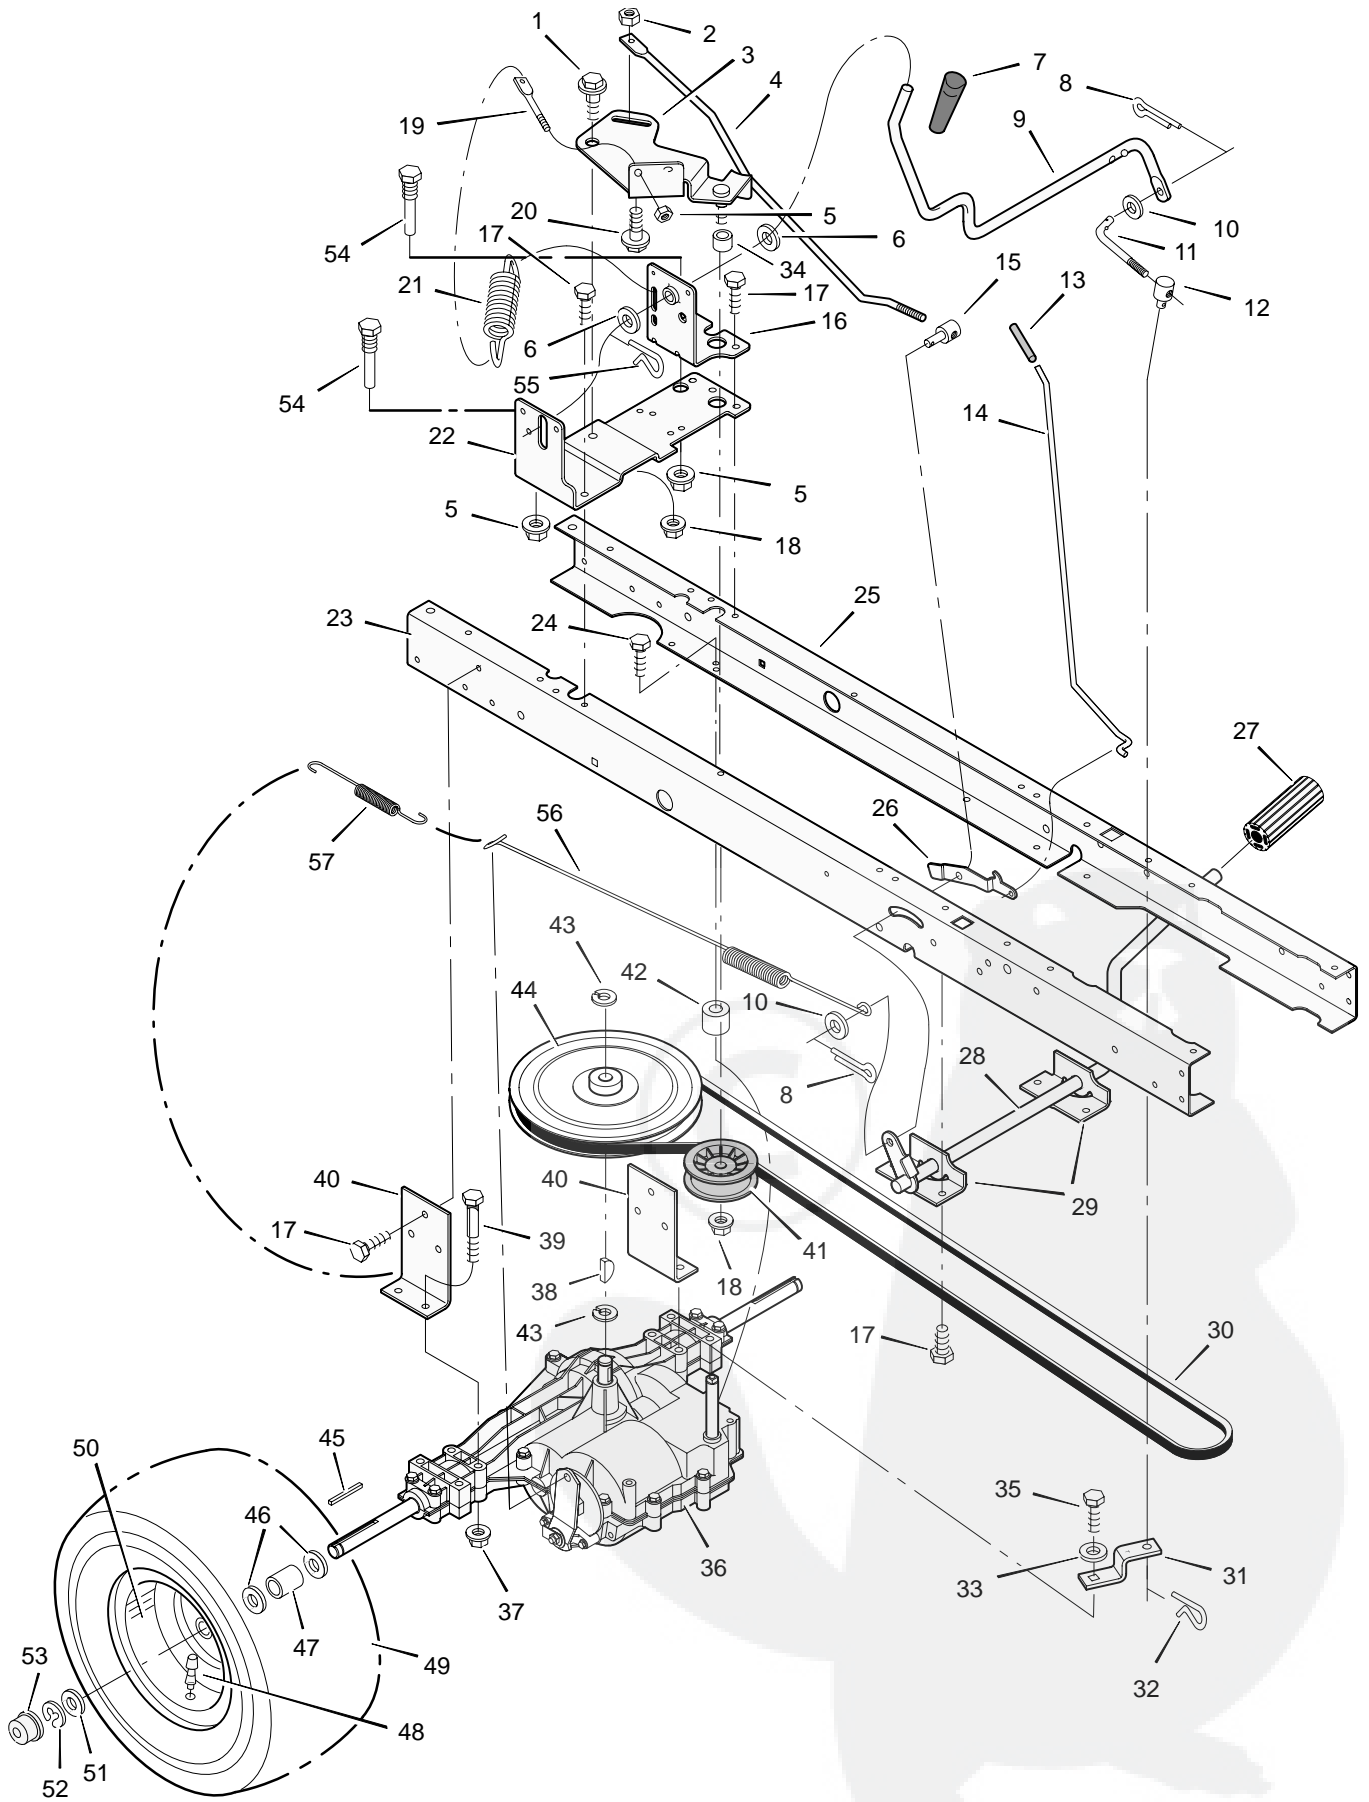

MODEL 31200x50C

REPAIR PARTS MOTION DRIVE

MODEL 31200x50C

REPAIR PARTS MOTION DRIVE

Key No.	Description	Part No.	Key No.	Description	Part No.
1	Bolt, Shoulder	9x39	30	Belt, Motion Drive	37x87
2	Nut, Hex	15x89	31	Yoke, Shift	94031Z
3	Arm, Idler	690273	32	Pin, Hair	31x6
4	Rod, Clutch	94041 Z	33	Washer	17x148
5	Nut	15x79	34	Spacer	690369
6	Washer	17x102	35	Bolt	6x105
7	Grip	92697	36	Transaxle	—
8	Pin, Cotter	30x20	37	Nut	15x88
9	Lever, Shift	94043 Z	38	Key, Woodruff	20697
10	Washer	17x47	39	Bolt	1x155
11	Link, Shift	94044 Z	40	Bracket, Transaxle	94008E700
12	Nut, Adjuster	21920	41	Pulley	690409
13	Grip	91079	42	Spacer	94132
14	Rod, Parking Brake	95005 Z	43	E-Ring	11x7
15	Nut, Adjuster	94815	44	Pulley, Drive	95094
16	Bracket, Shift	94034E700	45	Key, Square	21553
17	Screw	26x249	46	Washer	17x160
18	Nut	15x84	47	Spacer, Transaxle	690554 Z
19	Mount, Stud Spring	94042 Z	48	Stem, Valve	24373
20	Bolt, Shoulder	9x54	49	Tire *	776114
21	Spring, Extension	165x116	—	Tube	407049
22	Bracket, Shifter	690166E700	50	Wheel & Tire Assembly	690376-601
23	Frame, Right	1001124E700	51	Washer	17x195
24	Screw	25x12	52	E-Ring	11x3
25	Frame, Left	1001123E700	53	Hub Cap	94618
26	Latch, Parking Brake	94045 Z	54	Guide, Belt	93349
27	Pedal	21544	55	Pin, Hair	31x4
28	Lever, Brake/Clutch	94038E700	56	Spring, Extension	165x141
29	Bracket, Pedal	1001117E700	57	Spring, Extension	165x92

* When you order a tire, make sure to give the brand name of the tire so that the tread pattern on the tire will match.