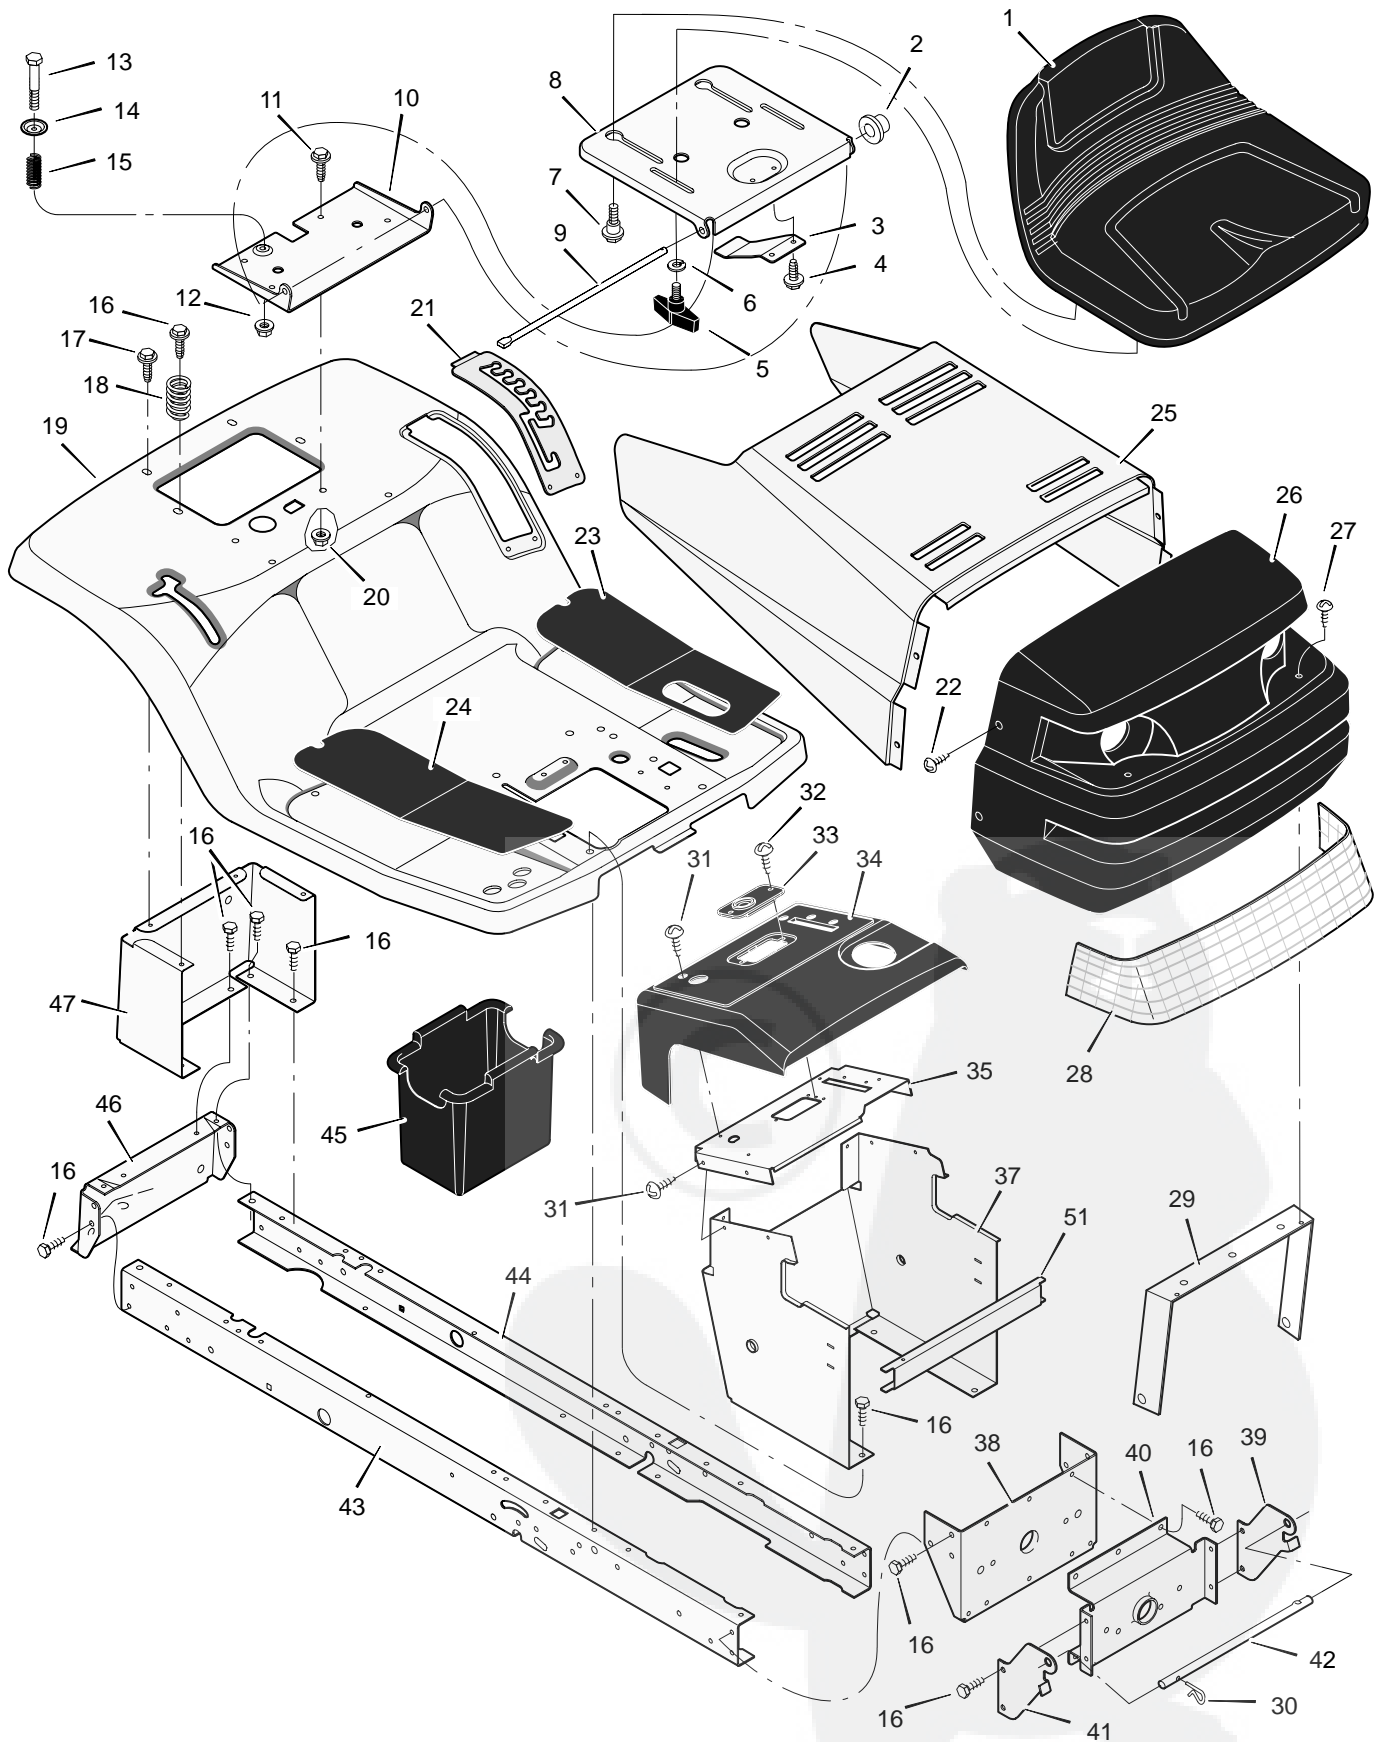

MODEL 31200x50C

REPAIR PARTS CHASSIS & HOOD

MODEL 31200x50C

REPAIR PARTS CHASSIS & HOOD

Key No.	Description	Part No.	Key No.	Description	Part No.
1	Seat	690567	26	Grille Assembly (Includes Lens)	94867E700
2	Cap, Push On	28x23	27	Screw	26x239
3	Spring	94057	28	Lens	92344
4	Screw	26x229	29	Brace, Grille	92448
5	Bolt, Wing	1001054	30	Pin, Hair	31x4
6	Washer	17x47	31	Screw	26x270
7	Bolt, Shoulder	9x56	32	Screw	26x239
8	Support, Seat	94154E700	33	Bearing, Steering	94214
9	Rod, Pivot	94156 Z	34	Dash	95033E717
10	Bracket, Pivot	94153E700	35	Plate, Dash	94211E700
11	Bolt	1x45	36	Panel, Access	93007E700
12	Nut	15x89	37	Support, Dash	95323E700
13	Bolt, Shoulder	9x55	38	Bracket, Rear Hanger	94013E700
14	Washer	94155 Z	39	Support, Left Grille	690544E700
15	Spring	164x31	40	Axle, Hanger	94007E700
16	Screw	26x249	41	Support, Right Grille	690543E700
17	Screw	26x263	42	Rod, Pivot	92332 Z
18	Spring	164x30	43	Frame, Right	1001124E700
19	Deck, Seat	95249E245	44	Frame, Left	1001123E700
20	Nut	15x88	45	Container, Battery	690424
21	Plate, Index	94151E700	46	Plate, Hitch	1001002E700
22	Screw	9x47	47	Panel, Rear	690434E700
23	Mat, Left	94371	51	Channel	94215E700
24	Mat, Right	94372	—	Instruction Book and Parts List	F-010716L
25	Hood	92333E245