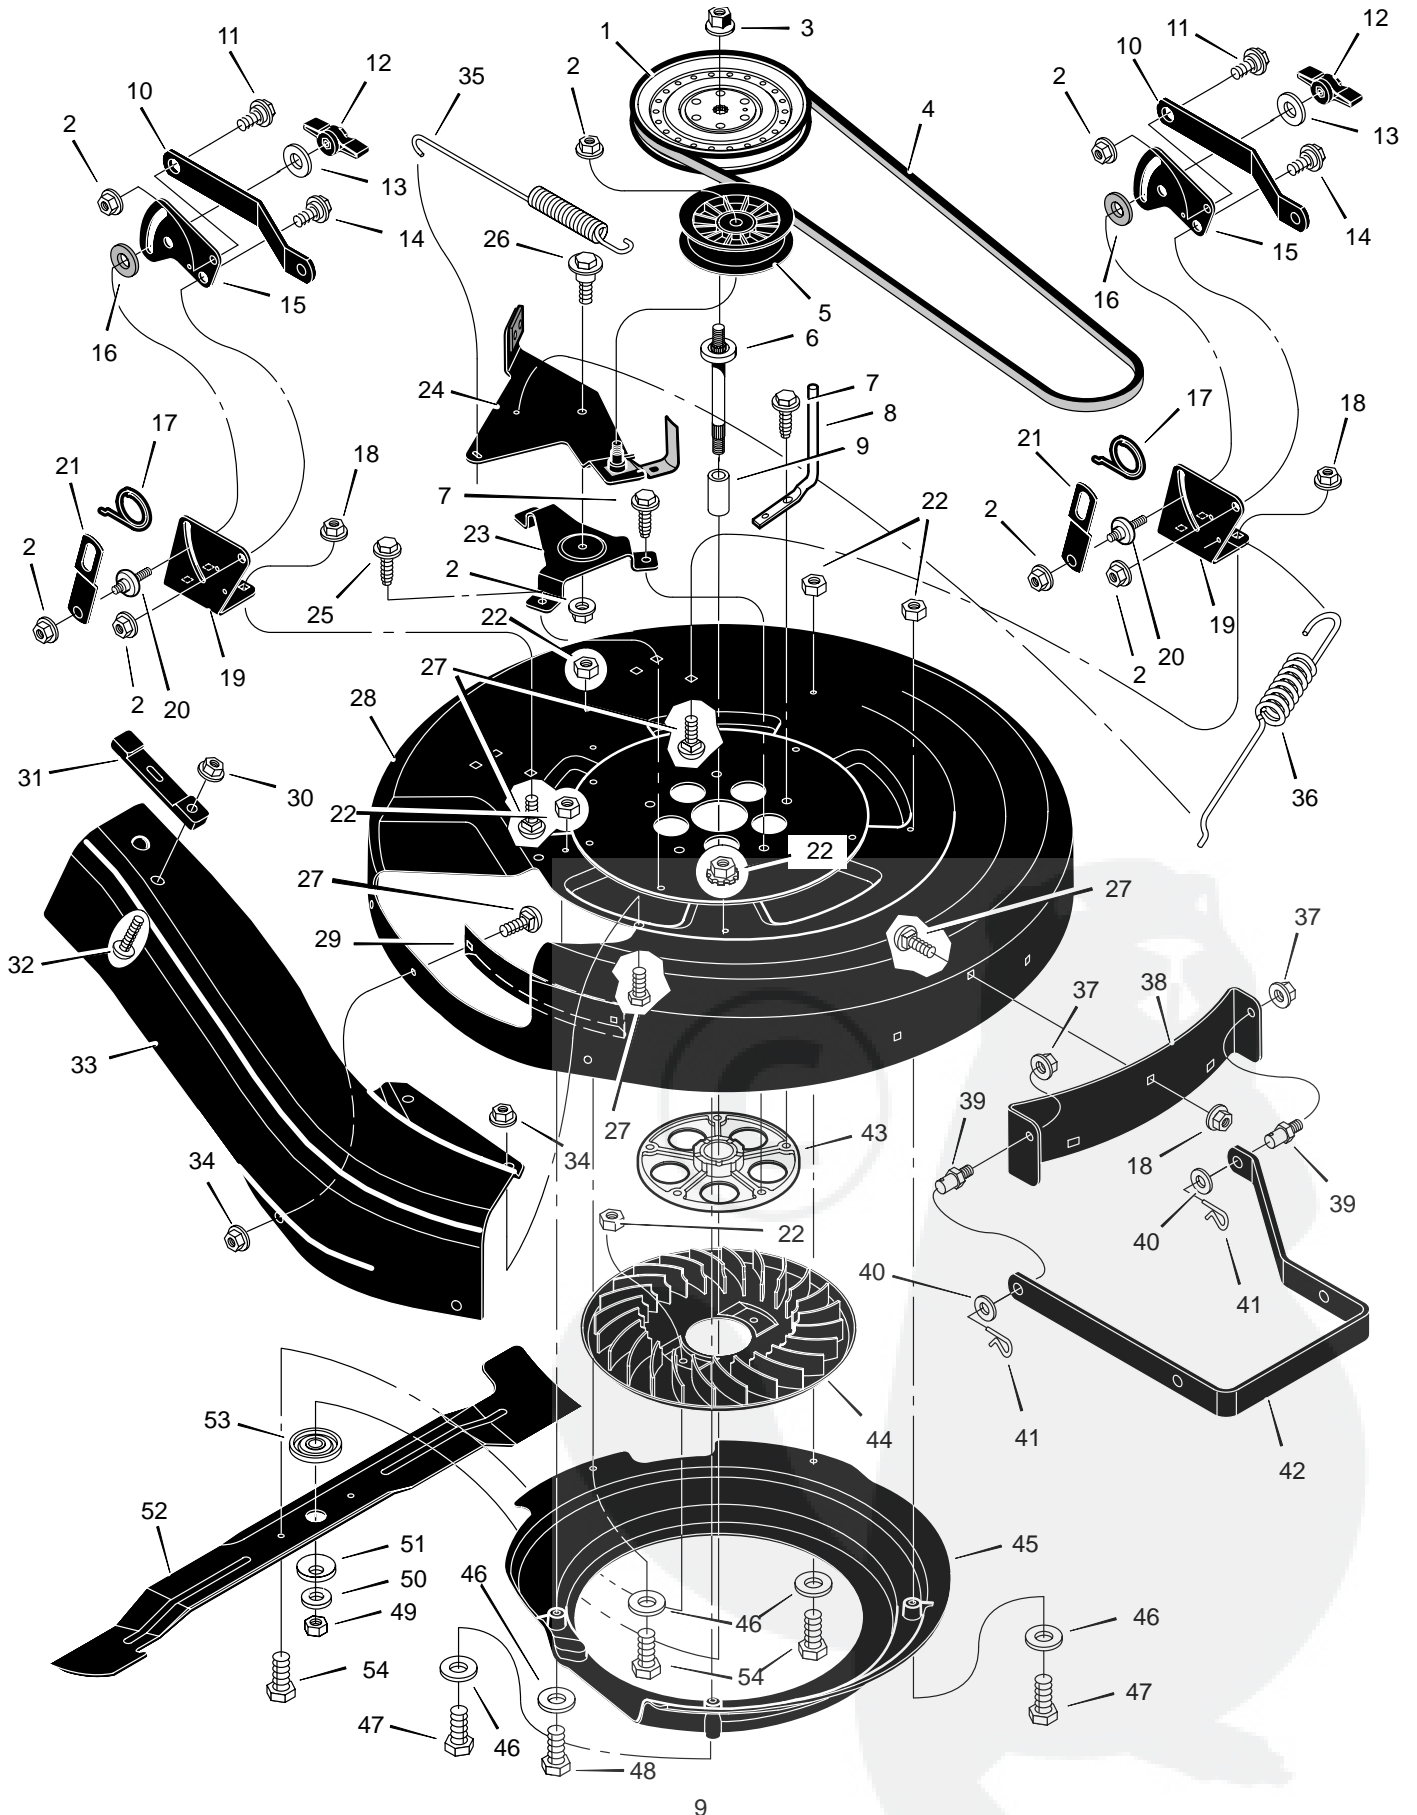

MODEL 31200x50C

REPAIR PARTS MOWER HOUSING

MODEL 31200x50C

REPAIR PARTS MOWER HOUSING

Key No.	Description	Part No.	Key No.	Description	Part No.
1	Pulley	690432	29	Baffle	690399E700
2	Nut, Flange	15x84	30	Nut, Flange	15x89
3	Nut	15x121	31	Strap, Rubber	54695
4	Belt, Blade	37x74	32	Screw	1x139
5	Pulley, Idler	690387	33	Extension, Chute	690367
6	Mandrel	94129	34	Nut	15x79
7	Screw	25x7	35	Spring, PTO	165x118
8	Guide, Belt	92424	36	Spring, Extension	165x140
9	Spacer	94130	37	Nut, Flange	15x84
10	Bracket, Rear Suspension	94055E700	38	Bracket, Front Deck	690380E700
11	Bolt, Shoulder	9x52	39	Pin, Threaded Shoulder	94067
12	Knob	94068	40	Washer	17x91
13	Washer	17x45	41	Pin, Hair	31x4
14	Bolt, Shoulder	9x51	42	Hanger, Front	690381E700
15	Plate, Suspension	690379E700	43	Housing, Jackshaft	94305
16	Pad, Friction	94137	44	Fan, Assist	690359
17	Spring	166x43	45	Housing, Fan	690360
18	Nut, Flange	15x79	46	Washer	17x37
19	Bracket, Rear Deck	690378E700	47	Bolt	1x94
20	Pin, Hanger	95194	48	Bolt	1x90
21	Link, Lift	94053	49	Nut	15x100
22	Nut	15x116	50	Washer	17x165
23	Bracket, Idler Arm	690427E700	51	Washer, Belleville	17x166
24	Assembly, Idler Arm & Pad	690647	52	Blade	690398E701
25	Screw	26x249	53	Adapter, Blade	92466
26	Bolt, Shoulder	9x39	54	Bolt	1x121
27	Bolt, Carriage	2x64	1-54	Blade Housing, Complete	776110
28	Housing, Blade	690530E700