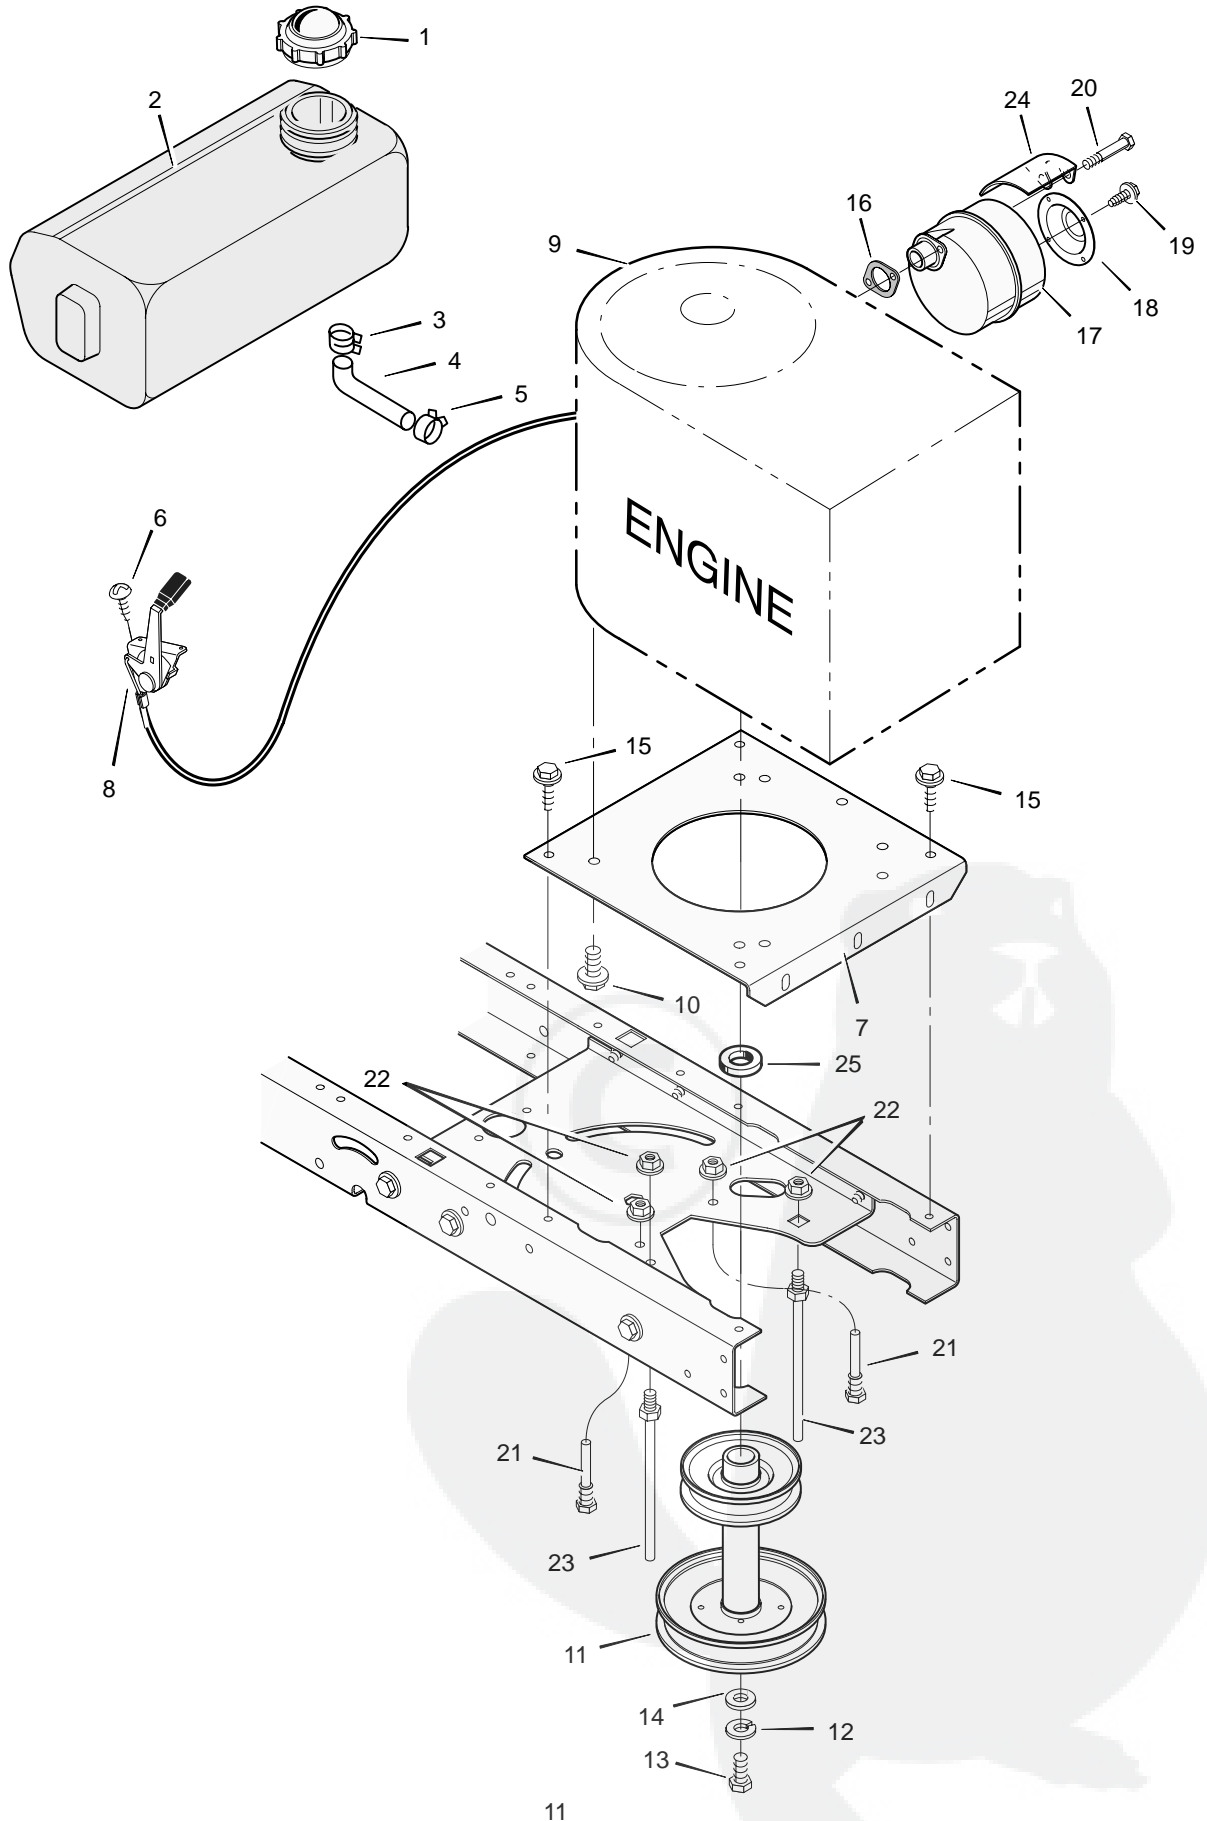

MODEL 31200x50C

REPAIR PARTS MOWER HOUSING

Key No.	Description	Part No.	Key No.	Description	Part No.
1	Pulley	690432	29	Baffle	690399E700
2	Nut, Flange	15x84	30	Nut, Flange	15x89
3	Nut	15x121	31	Strap, Rubber	54695
4	Belt, Blade	37x74	32	Screw	1x139
5	Pulley, Idler	690387	33	Extension, Chute	690367
6	Mandrel	94129	34	Nut	15x79
7	Screw	25x7	35	Spring, PTO	165x118
8	Guide, Belt	92424	36	Spring, Extension	165x140
9	Spacer	94130	37	Nut, Flange	15x84
10	Bracket, Rear Suspension	94055E700	38	Bracket, Front Deck	690380E700
11	Bolt, Shoulder	9x52	39	Pin, Threaded Shoulder	94067
12	Knob	94068	40	Washer	17x91
13	Washer	17x45	41	Pin, Hair	31x4
14	Bolt, Shoulder	9x51	42	Hanger, Front	690381E700
15	Plate, Suspension	690379E700	43	Housing, Jackshaft	94305
16	Pad, Friction	94137	44	Fan, Assist	690359
17	Spring	166x43	45	Housing, Fan	690360
18	Nut, Flange	15x79	46	Washer	17x37
19	Bracket, Rear Deck	690378E700	47	Bolt	1x94
20	Pin, Hanger	95194	48	Bolt	1x90
21	Link, Lift	94053	49	Nut	15x100
22	Nut	15x116	50	Washer	17x165
23	Bracket, Idler Arm	690427E700	51	Washer, Belleville	17x166
24	Assembly, Idler Arm & Pad	690647	52	Blade	690398E701
25	Screw	26x249	53	Adapter, Blade	92466
26	Bolt, Shoulder	9x39	54	Bolt	1x121
27	Bolt, Carriage	2x64	1-54	Blade Housing, Complete	776110
28	Housing, Blade	690530E700			

MODEL 31200x50C

REPAIR PARTS ENGINE MOUNT