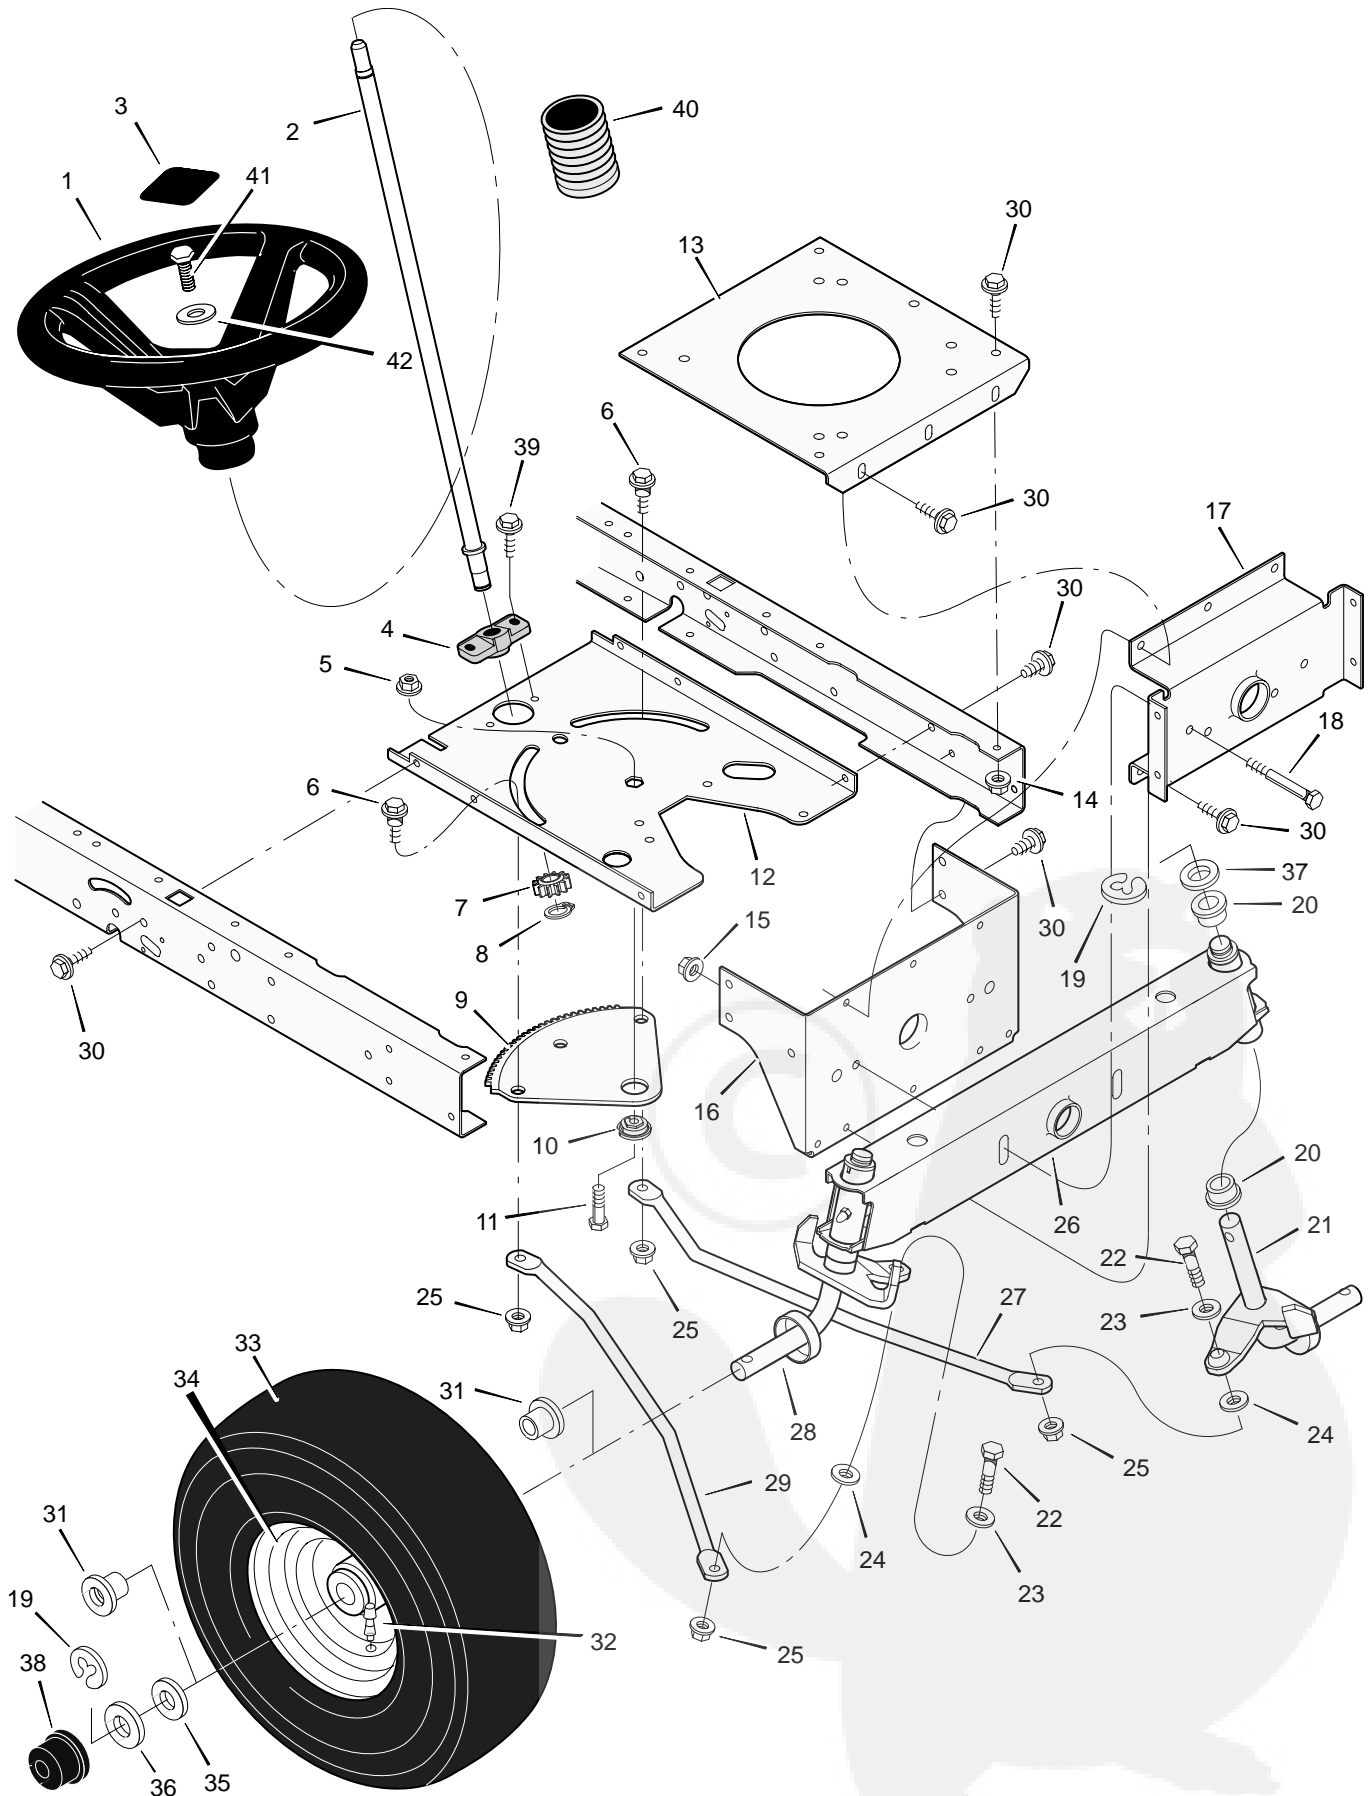

MODEL 31200x50C

REPAIR PARTS STEERING

MODEL 31200x50C

REPAIR PARTS STEERING

Key No.	Description	Part No.	Key No.	Description	Part No.
1	Wheel, Steering	95184	23	Washer	17x104
2	Post, Steering	690626	24	Washer	17x53 Z
3	Insert, Steering Wheel	711325	25	Nut, Flange	15x84
4	Bearing	94124	26	Axle Assembly	690210E700
5	Nut, Flange	15x111	27	Drag Link, Left	95329E700
6	Bolt, Shoulder	9x57	28	Spindle Assembly, Right	95182E700
7	Gear, Pinion	690183E700	29	Drag Link, Right	95328E700
8	Ring, Snap	11x25	30	Screw	26x249
9	Gear, Sector	94121E700	31	Bearing, Wheel	91334
10	Bearing	94123	32	Stem, Valve	24373
11	Bolt	1x84	33	Tire *	90594
12	Plate, Steering	1001121E700	—	Tube	407046
13	Plate, Engine	94006E700	34	Wheel and Tire Assembly	690377-601
14	Nut, Flange	15x88	35	Washer	17x195
15	Nut, Flange	15x118	36	Washer	17x113
16	Bracket, Hanger	94013E700	37	Washer	17x83
17	Axle, Hanger	94007E700	38	Hub Cap	94618
18	Bolt	1x146	39	Screw	26x267
19	E-ring	11x3	40	Bellows	92059
20	Bearing	690150	41	Bolt	25x3
21	Spindle Assembly, Left	95183E700	42	Washer	17x146
22	Bolt	1x111			

* When you order a tire, make sure to give the brand name of the tire so that the tread pattern on the tire will match.