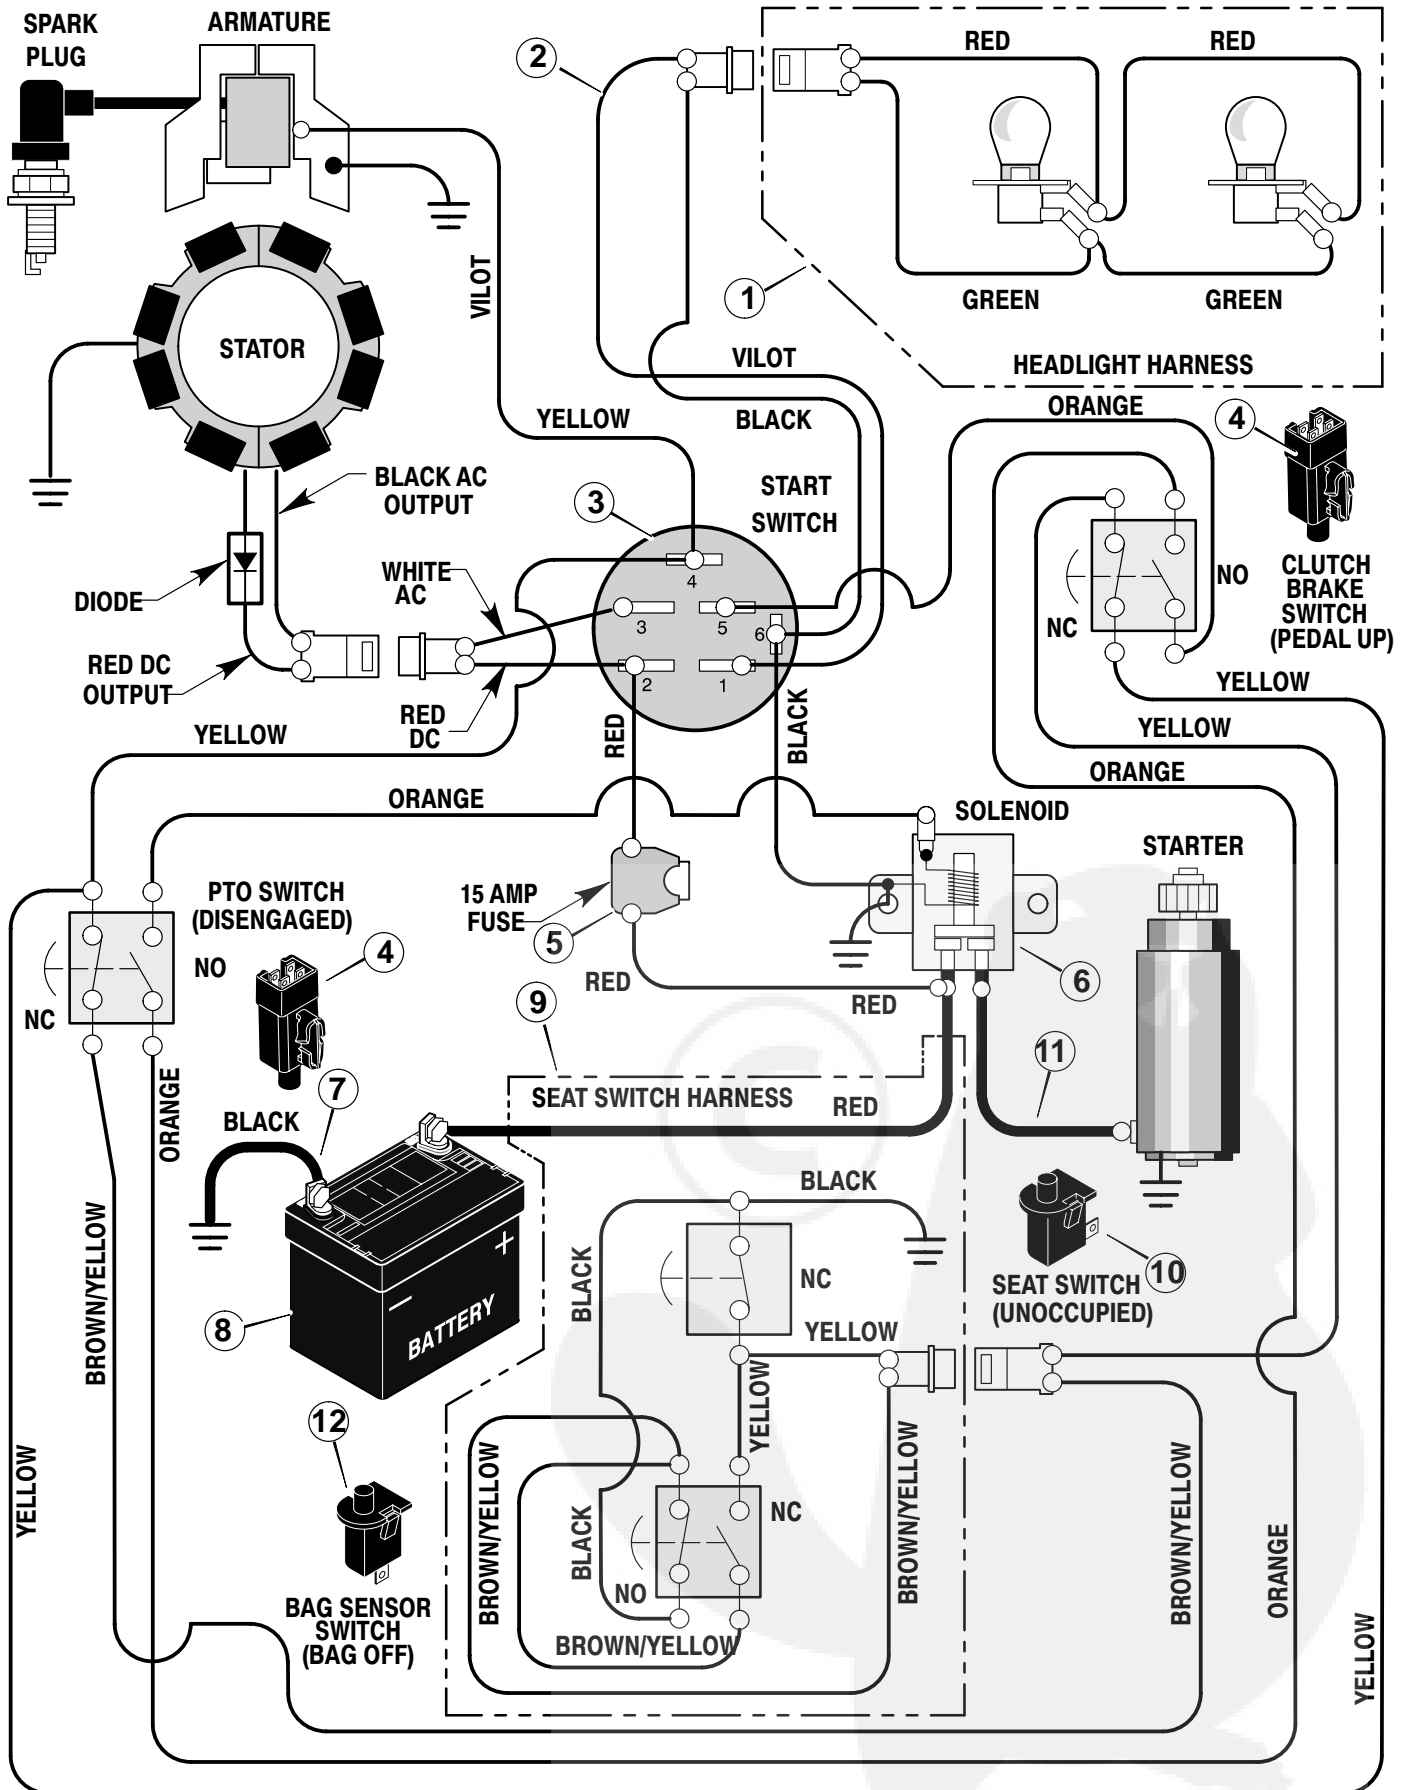

MODEL 31200x50C

REPAIR PARTS ELECTRICAL SYSTEM

Key No.	Description	Part No.
1	Harness, Light Wire	250x92
	Socket, Light	92372
	Bulb, Light	90084
2	Harness, Chassis Wire	250x93
3	Switch, Ignition	92377
	Key, Ignition	20729
	Nut, Hex	91489
	Cap, Ignition	91488
4	Switch, Limit	94136
5	Fuse	54212
	Holder, Fuse	407078
6	Solenoid	94613
	Screw, Mounting	26x229
	Locknut	15x116
7	Cable, Battery Ground	24x32
	Screw, Ground Cable	26x213
8	Battery	21075
	Bolt, Carriage	2x82
	Wingnut	14x79
9	Harness, Seat Switch Wire	250x94
10	Switch, Seat Sensor	94159
11	Cable	24x31
12	Switch, Bag Sensor	690106