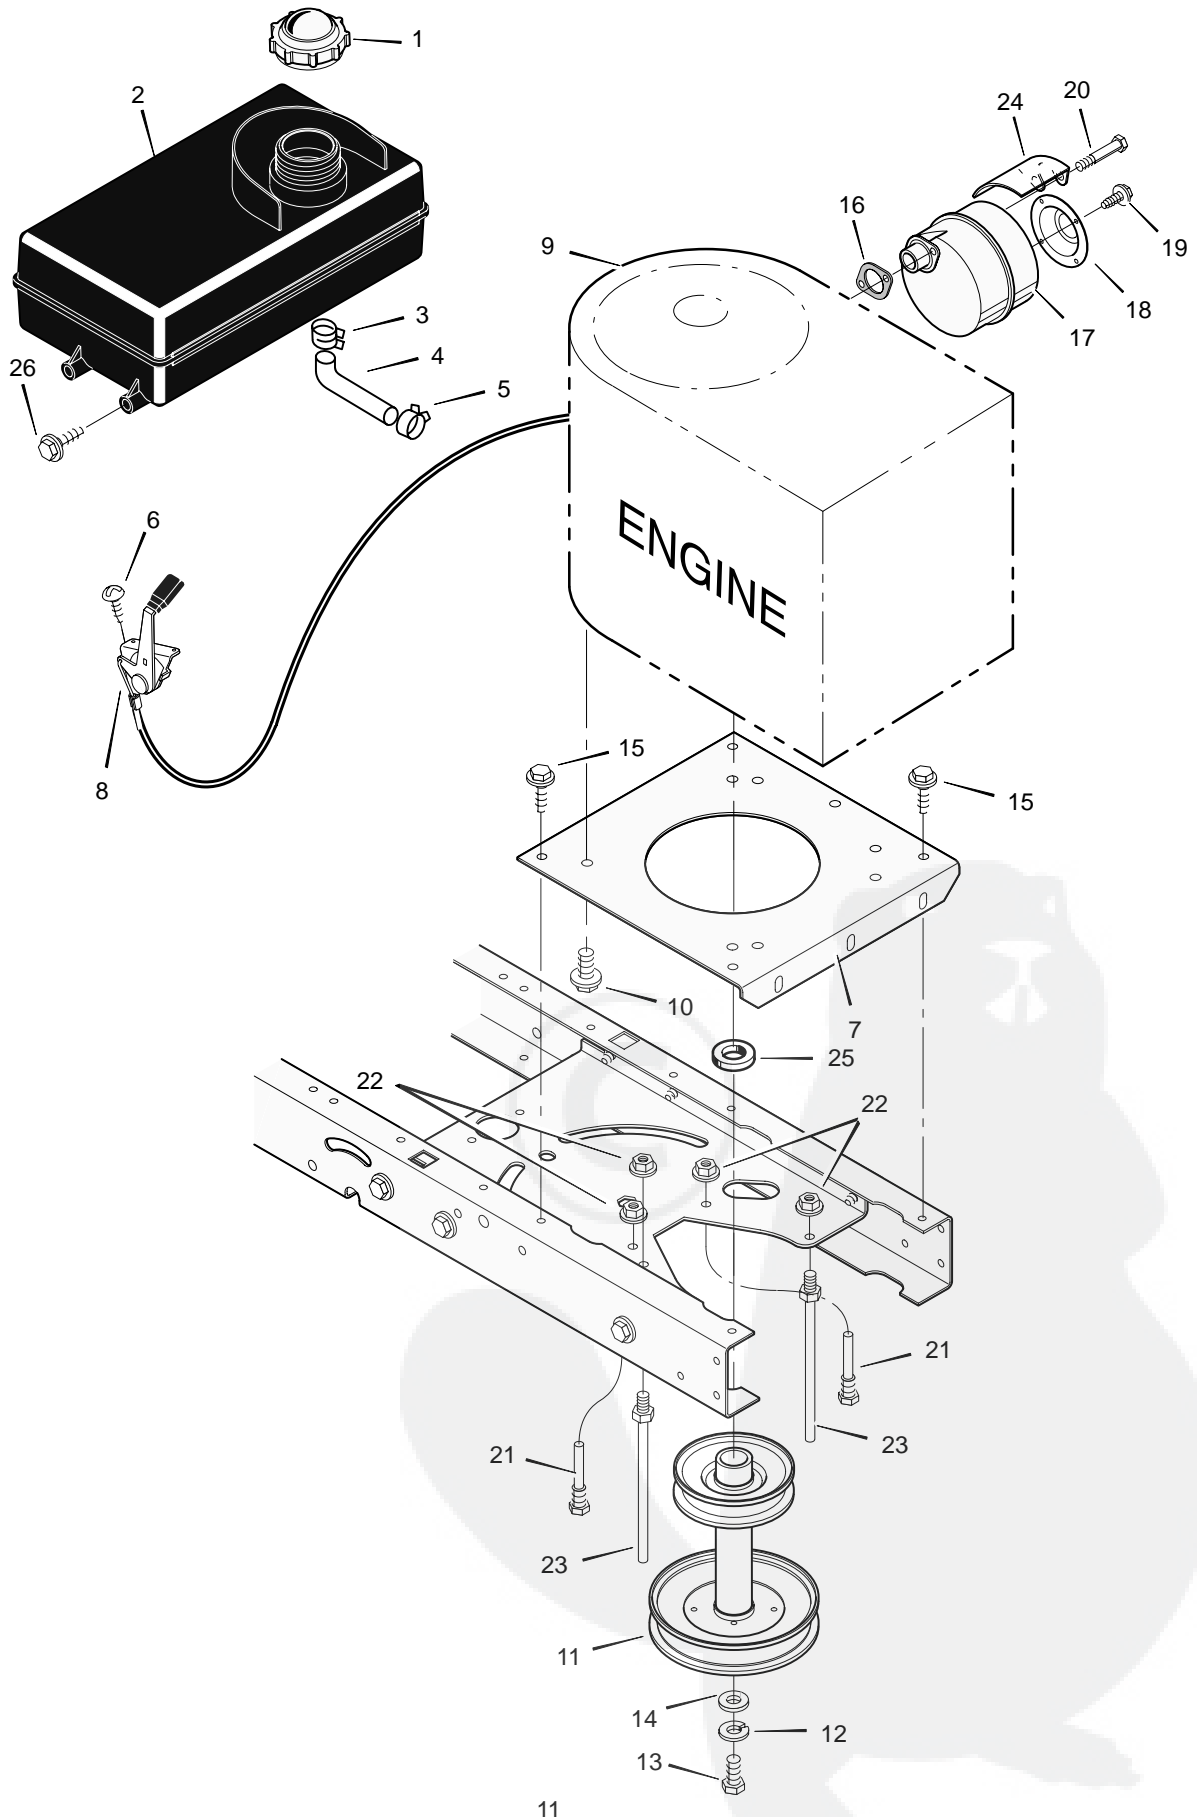

MODEL 31201x51C

REPAIR PARTS MOWER HOUSING

MODEL 31201x51C

REPAIR PARTS MOWER HOUSING

Key No.	Description	Part No.	Key No.	Description	Part No.
1	Pulley	690432	29	Baffle	690399E700
2	Nut, Flange	15x84	30	Nut, Flange	15x89
3	Nut	15x121	31	Strap, Rubber	54695
4	Belt, Blade	37x74	32	Screw	1x139
5	Pulley, Idler	690387	33	Extension, Chute	690367
6	Mandrel	94129	34	Nut	15x79
7	Screw	25x7	35	Spring, PTO	165x118
8	Guide, Belt	92424	36	Spring, Extension	165x140
9	Spacer	94130	37	Nut, Flange	15x84
10	Bracket, Rear Suspension	94055E700	38	Bracket, Front Deck	690380E700
11	Bolt, Shoulder	9x52	39	Pin, Threaded Shoulder	94067
12	Knob	94068	40	Washer	17x91
13	Washer	17x45	41	Pin, Hair	31x4
14	Bolt, Shoulder	9x51	42	Hanger, Front	690381E700
15	Plate, Suspension	690379E700	43	Housing, Jackshaft	94305
16	Pad, Friction	94137	44	Fan, Assist	690359
17	Spring	166x43	45	Housing, Fan	690360
18	Nut, Flange	15x79	46	Washer	17x37
19	Bracket, Rear Deck	690378E700	47	Bolt	1x94
20	Pin, Hanger	95194	48	Bolt	1x90
21	Link, Lift	94053	49	Nut	15x100
22	Nut	15x116	50	Washer	17x165
23	Bracket, Idler Arm	690427E700	51	Washer, Belleville	17x166
24	Assembly, Idler Arm & Pad	690647	52	Blade	690398E701
25	Screw	26x249	53	Adapter, Blade	92466
26	Bolt, Shoulder	9x39	54	Bolt	1x121
27	Bolt, Carriage	2x64	1-54	Blade Housing, Complete	776110
28	Housing, Blade	690530E700			

MODEL 31201x51C

REPAIR PARTS ENGINE MOUNT

Key No.	Description	Part No.
1	Fuel Cap	92317
2	Fuel Tank	94073
3	Hose Clamp	95197
4	Fuel Line	23717
5	Hose Clamp	95197
6	Screw	26x201
7	Plate, Engine	94006E700
8	Throttle Control	91989
9	Engine	—
10	Bolt, Engine Mount	25x7
11	Stack Pulley Assembly	690439 Z
12	Lockwasher	19x35
13	Bolt, Hex	1x140
14	Washer	17x170
15	Screw	26x249
16	Gasket	91309
17	Muffler	91271
18	Deflector, Muffler	94099Z
19	Screw	26x208
20	Bolt, Hex	1x134
21	Guide, Belt	93349
22	Nut, Flange	15x79 Z
23	Guide, Belt	94066
24	Shield, Heat	91277
26	Screw	26x253
25	Spacer	93077