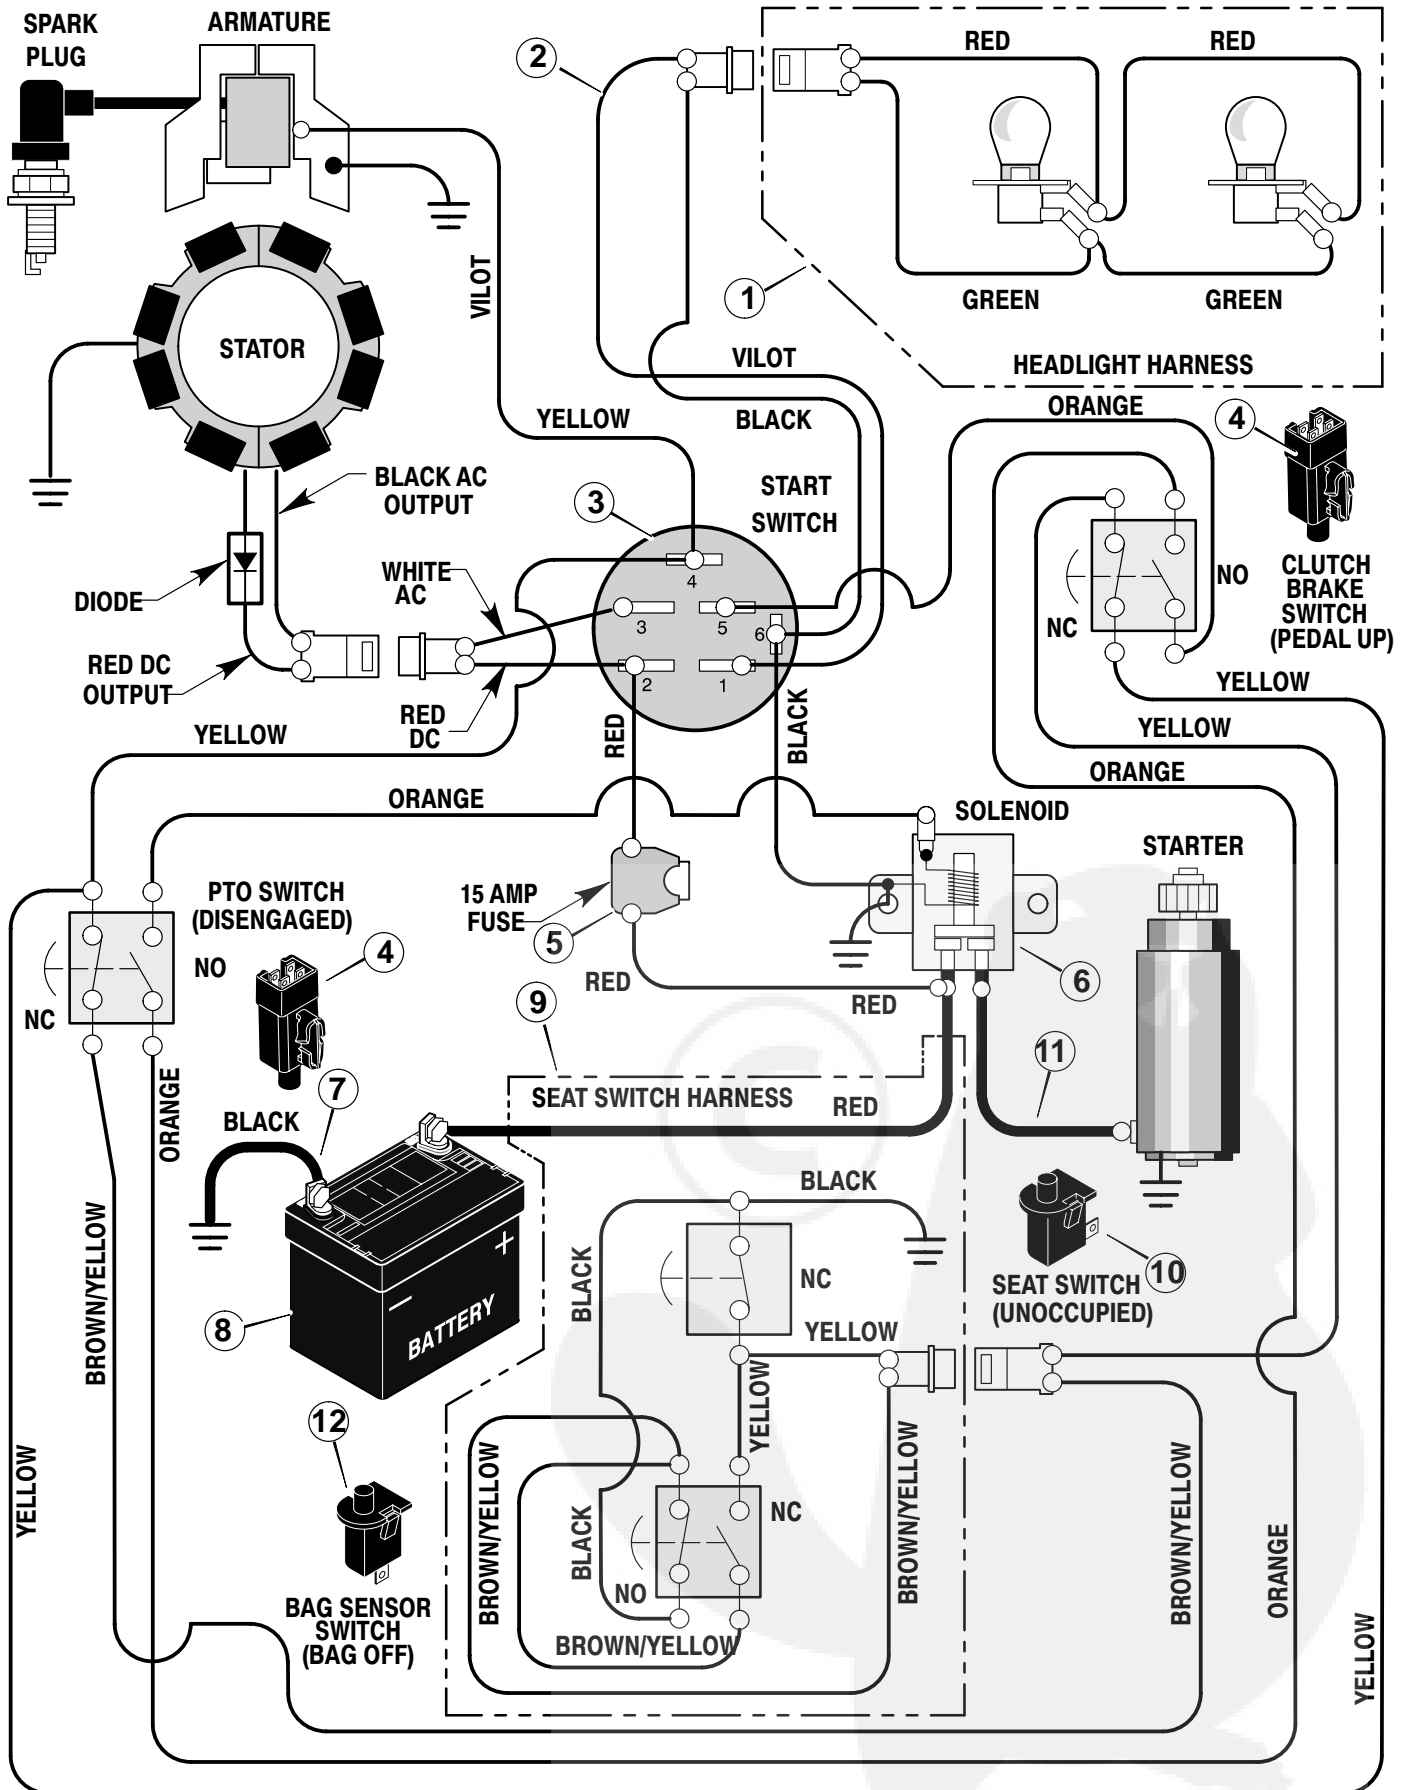

MODEL 31201x51C

REPAIR PARTS ENGINE MOUNT

Key No.	Description	Part No.
1	Fuel Cap	92317
2	Fuel Tank	94073
3	Hose Clamp	95197
4	Fuel Line	23717
5	Hose Clamp	95197
6	Screw	26x201
7	Plate, Engine	94006E700
8	Throttle Control	91989
9	Engine	—
10	Bolt, Engine Mount	25x7
11	Stack Pulley Assembly	690439 Z
12	Lockwasher	19x35
13	Bolt, Hex	1x140
14	Washer	17x170
15	Screw	26x249
16	Gasket	91309
17	Muffler	91271
18	Deflector, Muffler	94099Z
19	Screw	26x208
20	Bolt, Hex	1x134
21	Guide, Belt	93349
22	Nut, Flange	15x79 Z
23	Guide, Belt	94066
24	Shield, Heat	91277
26	Screw	26x253
25	Spacer	93077

MODEL 31201x51C

REPAIR PARTS ELECTRICAL SYSTEM

Key No.	Description	Part No.
1	Harness, Light Wire	250x92
	Socket, Light	92372
	Bulb, Light	90084
2	Harness, Chassis Wire	250x93
3	Switch, Ignition	92377
	Key, Ignition	20729
	Nut, Hex	91489
	Cap, Ignition	91488
4	Switch, Limit	94136
5	Fuse	54212
	Holder, Fuse	407078
6	Solenoid	94613
	Screw, Mounting	26x229
	Locknut	15x116
7	Cable, Battery Ground	24x32
	Screw, Ground Cable	26x213
8	Battery	21075
	Bolt, Carriage	2x82
	Wingnut	14x79
9	Harness, Seat Switch Wire	250x94
10	Switch, Seat Sensor	94159
11	Cable	24x31
12	Switch, Bag Sensor	690106