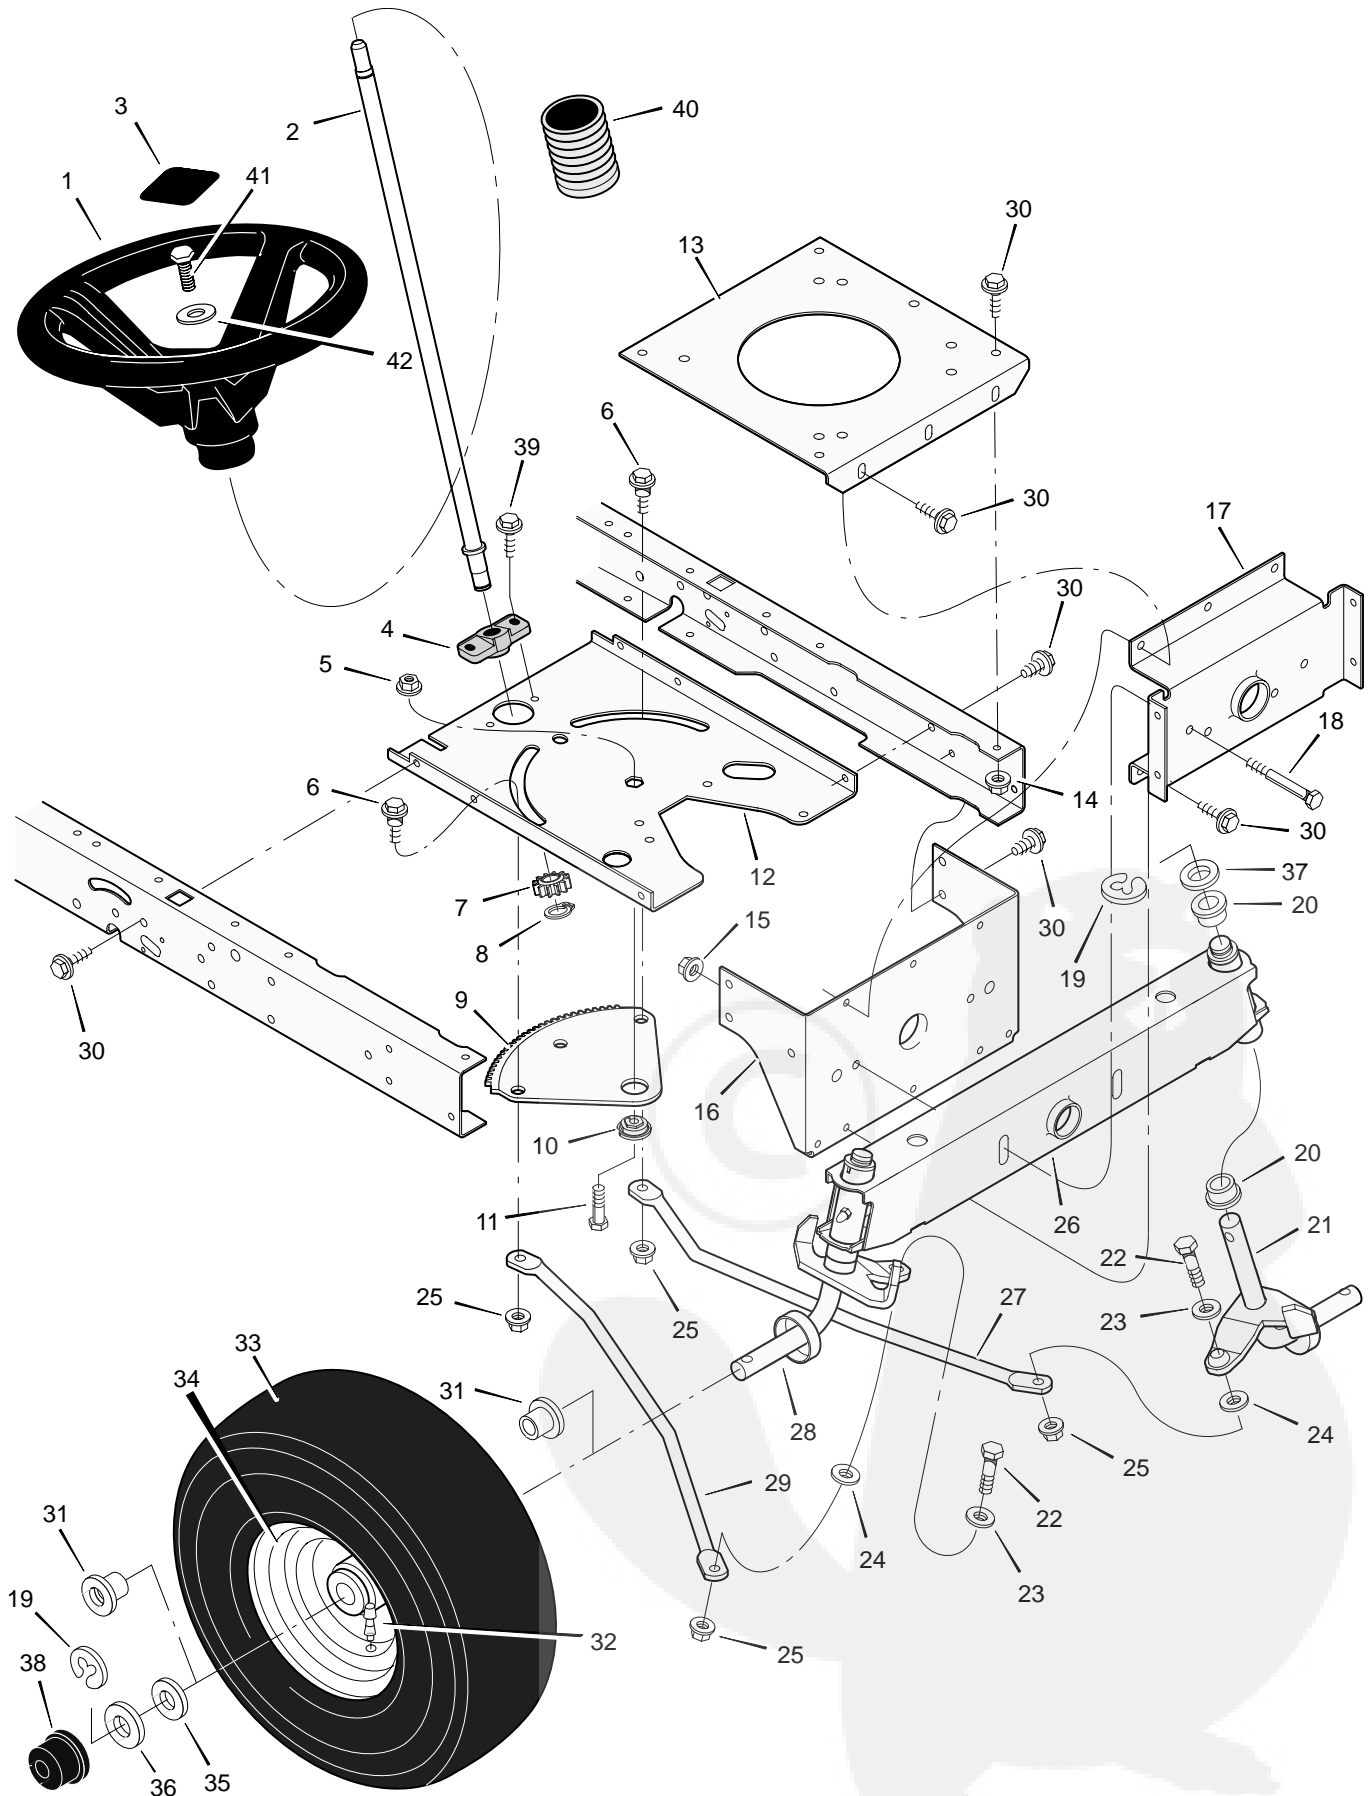

MODEL 31201x51C

REPAIR PARTS STEERING

MODEL 31201x51C

REPAIR PARTS STEERING

Key No.	Description	Part No.	Key No.	Description	Part No.
1	Wheel, Steering	95336	23	Washer	17x104
2	Post, Steering	690625	24	Washer	17x53 Z
3	Insert, Steering Wheel	95338	25	Nut, Flange	15x84
4	Bearing	94124	26	Axle Assembly	690210E700
5	Nut, Flange	15x111	27	Drag Link, Left	95329E700
6	Bolt, Shoulder	9x57	28	Spindle Assembly, Right	95182E700
7	Gear, Pinion	690183E700	29	Drag Link, Right	95328E700
8	Ring, Snap	11x25	30	Screw	26x249
9	Gear, Sector	94121E700	31	Bearing, Wheel	91334
10	Bearing	94123	32	Stem, Valve	24373
11	Bolt	1x84	33	Tire *	90594
12	Plate, Steering	1001121E700	—	Tube	407046
13	Plate, Engine	94006E700	34	Wheel and Tire Assembly	690377-601
14	Nut, Flange	15x88	35	Washer	17x195
15	Nut, Flange	15x118	36	Washer	17x113
16	Bracket, Hanger	94013E700	37	Washer	17x83
17	Axle, Hanger	94007E700	38	Hub Cap	94618
18	Bolt	1x146	39	Screw	26x267
19	E-ring	11x3	40	Bellows	92059
20	Bearing	690150	41	Bolt	25x3
21	Spindle Assembly, Left	95183E700	42	Washer	17x146
22	Bolt	1x111			

* When you order a tire, make sure to give the brand name of the tire so that the tread pattern on the tire will match.