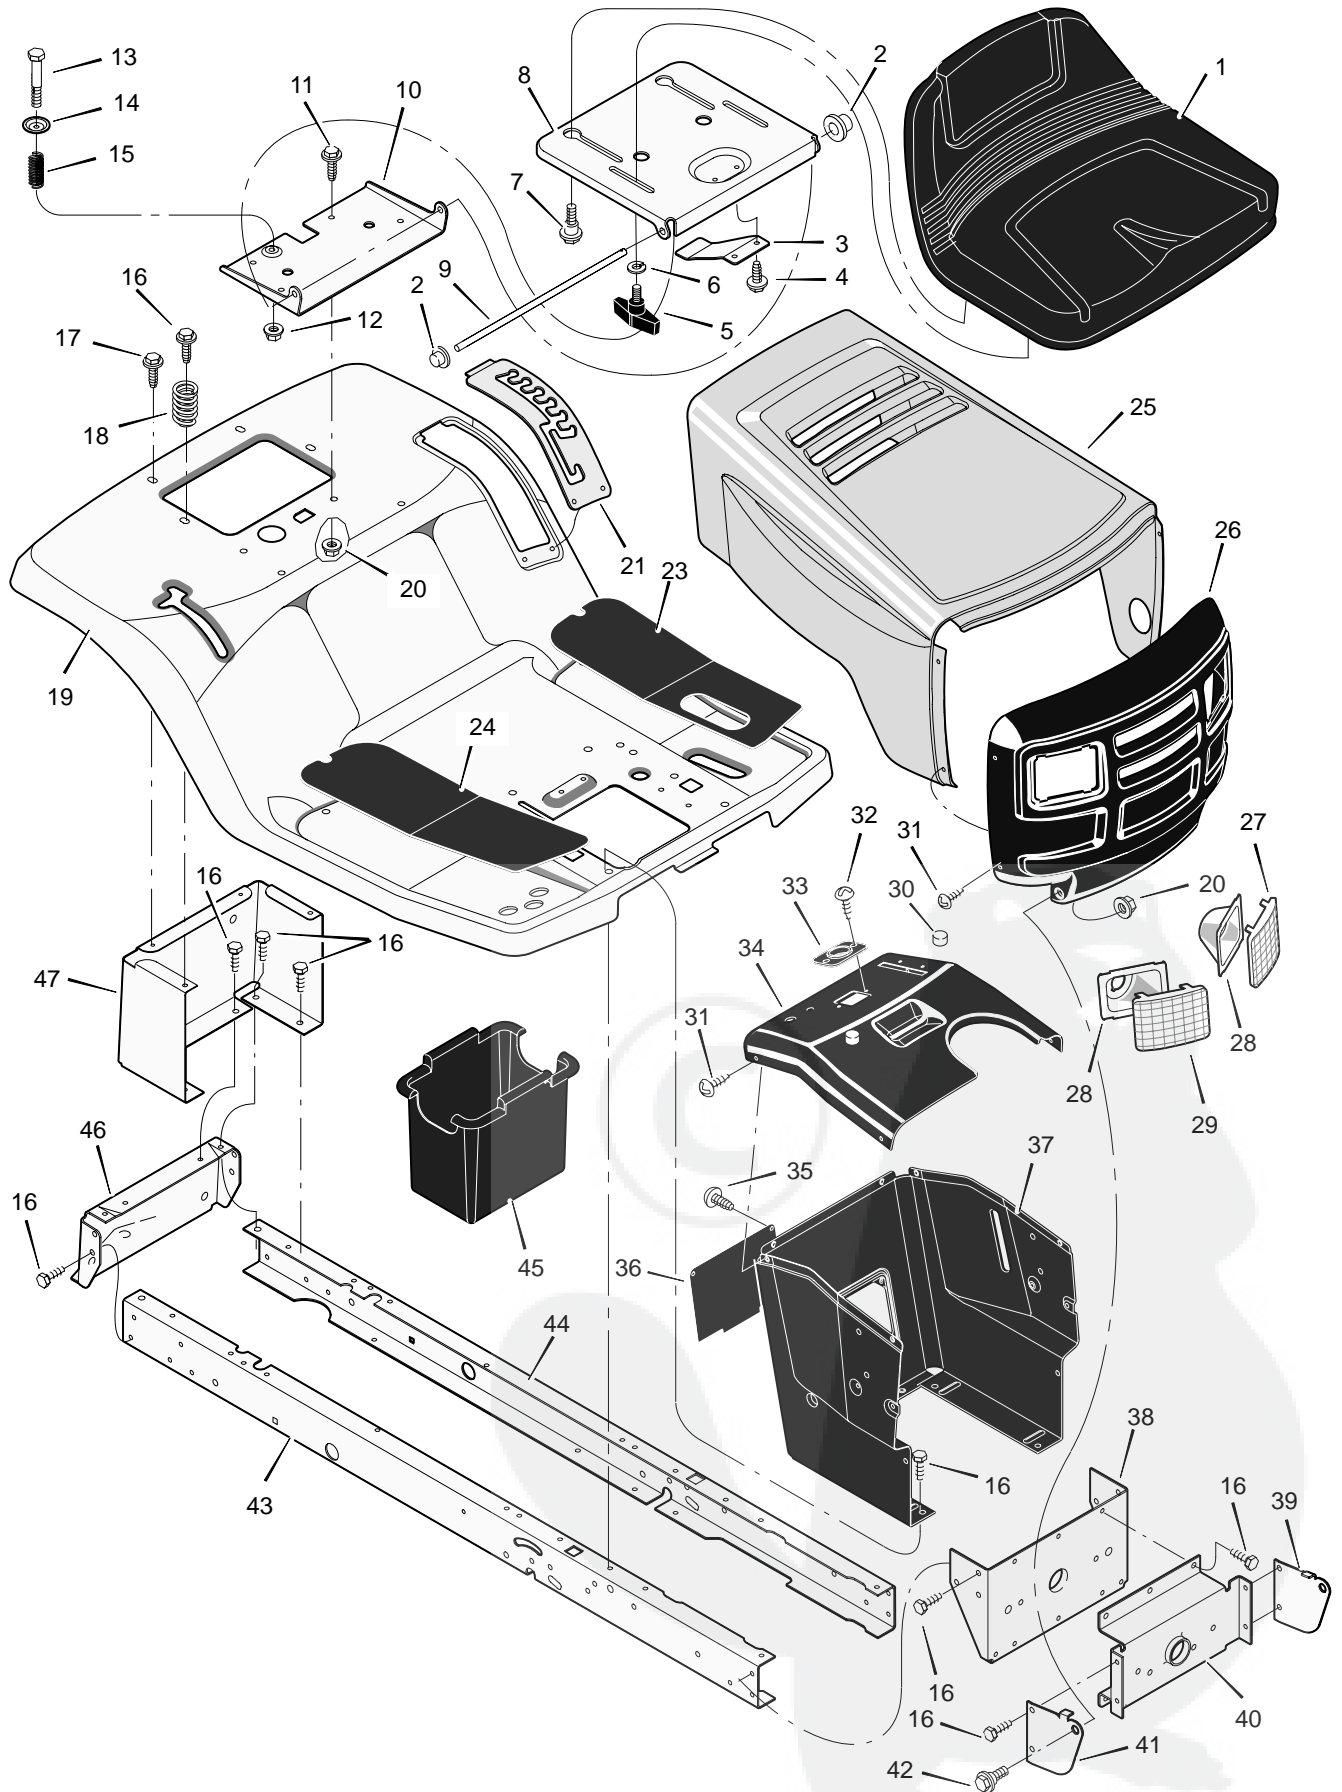

MODEL 31201x51C

REPAIR PARTS CHASSIS & HOOD

MODEL 31201x51C

REPAIR PARTS CHASSIS & HOOD

Key No.	Description	Part No.	Key No.	Description	Part No.
1	Seat	690566	25	Hood	690608E245
2	Cap, Push On	28x23	26	Grille	94079E700
3	Spring	94057	27	Lens, Left	94081
4	Screw	26x229	28	Bezel	94807 Z
5	Bolt, Wing	1001054	29	Lens, Right	94080
6	Washer	17x47	31	Screw	26x270
7	Bolt, Shoulder	9x56	32	Screw	26x239
8	Support, Seat	94154E700	33	Bearing, Steering	94075
9	Rod, Pivot	94156 Z	34	Dash	94074E700
10	Bracket, Pivot	94153E700	35	Screw	26x250
11	Bolt	1x45	36	Panel, Access	93007E700
12	Nut	15x89	37	Support, Dash	95318E700
13	Bolt, Shoulder	9x55	38	Bracket, Rear Hanger	94013E700
14	Washer	94155Z	39	Support, Left Grille	94083E700
15	Spring	164x31	40	Axle, Hanger	94007E700
16	Screw	26x249	41	Support, Right Grille	94082E700
17	Screw	26x263	42	Bolt, Shoulder	9x51
18	Spring	164x30	43	Frame, Right	1001124E700
19	Deck, Seat	95249E245	44	Frame, Left	1001123E700
20	Nut	15x88	45	Container, Battery	690424
21	Plate, Index	94151E700	46	Plate, Hitch	1001002E700
23	Mat, Left	94999	47	Panel, Rear	690434E700
24	Mat, Right	94998	—	Instruction Book & Parts List	F-010717L