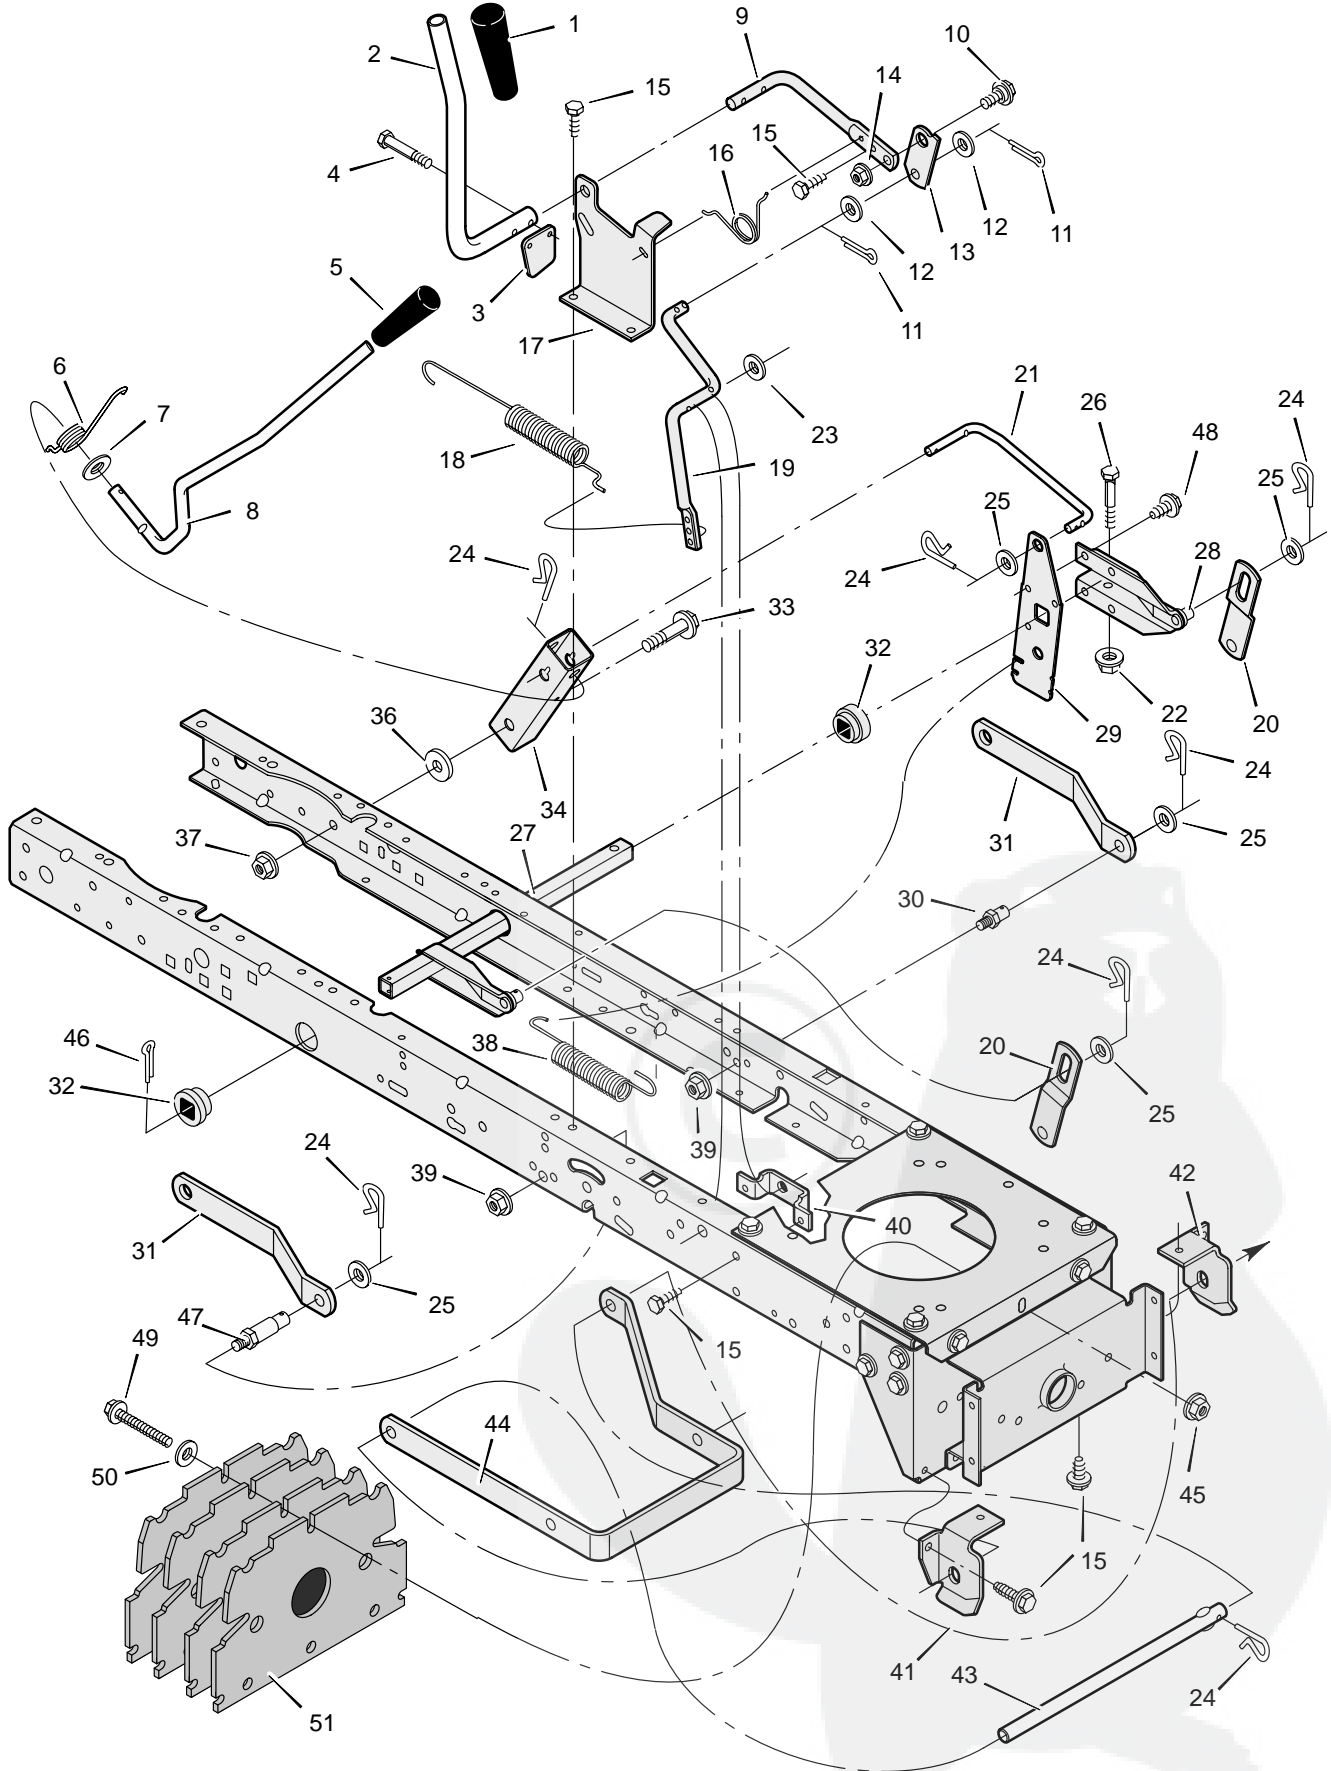

MODEL 31201x51C

REPAIR PARTS MOWER HOUSING SUSPENSION

MODEL 31201x51C

REPAIR PARTS MOWER HOUSING SUSPENSION

Key No.	Description	Part No.	Key No.	Description	Part No.
1	Grip	92698	26	Bolt, Hex	1x74
2	Handle, PTO	94157 Z	27	Arm Assembly, Right Lift	690386E700
3	Pad, Switch	94022 Z	28	Arm, Right Lift	94180E700
4	Bolt	25x3	29	Plate, Lift Arm	94030E700
5	Grip	92697	30	Pin	94067
6	Spring	166x40	31	Bracket, Rear Suspension	94055E700
7	Washer	17x103	32	Bushing, Lift Tube	94065
8	Handle, Lift	690533	33	Bolt, Shoulder	9x53
9	Lever, PTO	94017 Z	34	Bracket, Pivot	94015E700
10	Bolt, Shoulder	9x39	36	Washer	17x191
11	Pin, Cotter	30x20	37	Nut, Flange	15x84
12	Washer	17x102	38	Spring	165x117
13	Link, PTO	94004 Z	39	Nut, Flange	15x68
14	Nut, Flange	15x84	40	Bracket, PTO	94005E700
15	Screw	26x249	41	Hanger, Right Deck	94026E700
16	Spring	166x39	42	Hanger, Left Deck	94027E700
17	Bracket, PTO	94018E700	43	Rod, Hanger	94158Z
18	Spring	165x116	44	Hanger, Front	690381E700
19	Crank, PTO	690394E700	45	Nut, Flange	15x89
20	Link, Lift	94053E700	46	Pin, Cotter	30x49
21	Link, Lift Handle	94028E700	47	Pin, Threaded Shoulder	690382
22	Nut, Flange	15x118	48	Screw	26x49
23	Washer	17x57	49	Bolt, Hex	1x106
24	Pin, Hair	31x4	50	Washer	17x38
25	Washer	17x91	51	Plate, Weight	690370E700