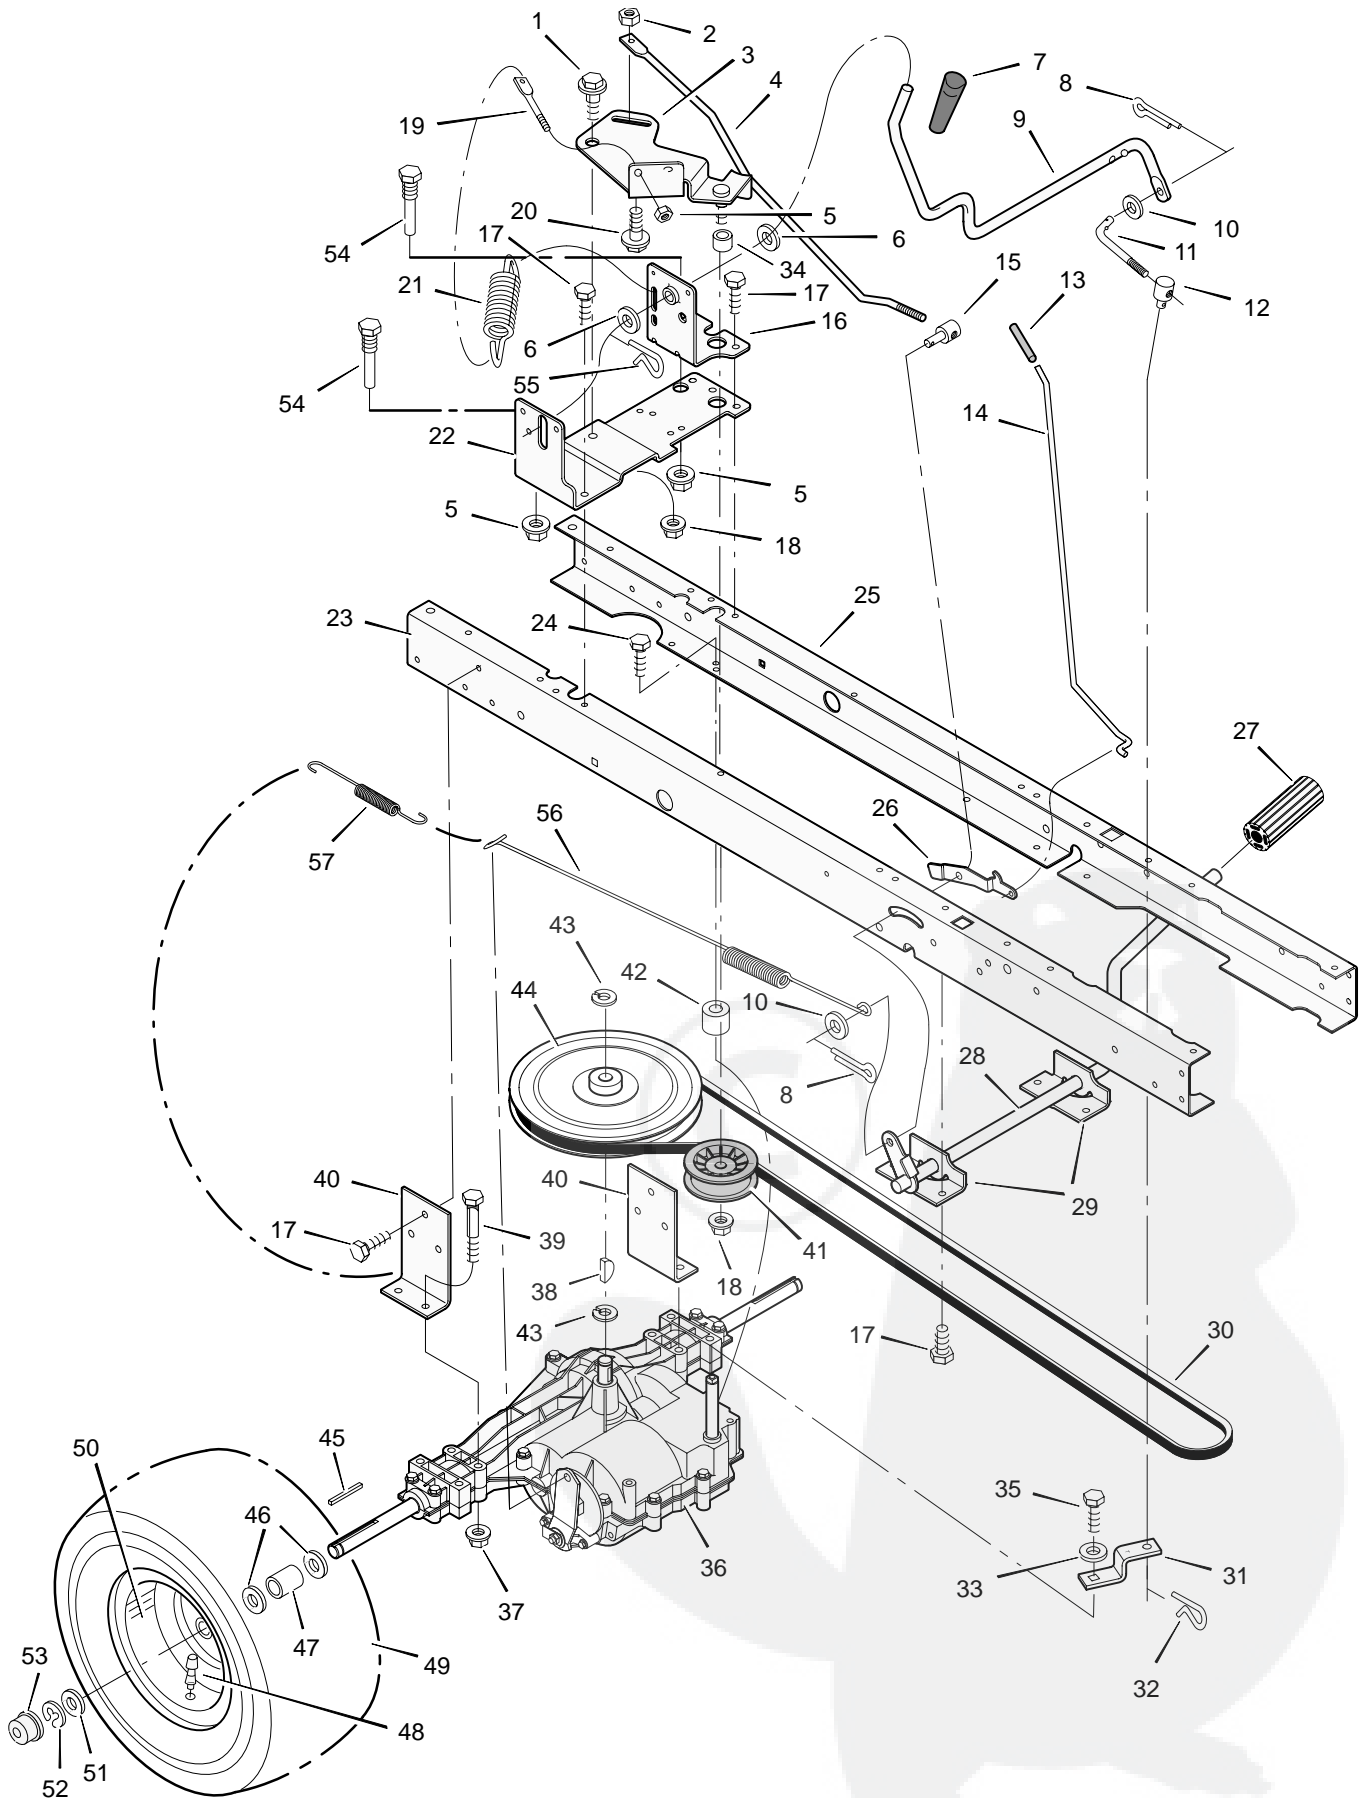

MODEL 31201x51C

REPAIR PARTS MOTION DRIVE

MODEL 31201x51C

REPAIR PARTS MOTION DRIVE

Key No.	Description	Part No.	Key No.	Description	Part No.
1	Bolt, Shoulder	9x39	30	Belt, Motion Drive	37x87
2	Nut, Hex	15x89	31	Yoke, Shift	94031Z
3	Arm, Idler	690273	32	Pin, Hair	31x6
4	Rod, Clutch	94041 Z	33	Washer	17x148
5	Nut	15x79	34	Spacer	690369
6	Washer	17x102	35	Bolt	6x105
7	Grip	92697	36	Transaxle	—
8	Pin, Cotter	30x20	37	Nut	15x88
9	Lever, Shift	94043 Z	38	Key, Woodruff	20697
10	Washer	17x47	39	Bolt	1x155
11	Link, Shift	94044 Z	40	Bracket, Transaxle	94008E700
12	Nut, Adjuster	21920	41	Pulley	690409
13	Grip	91079	42	Spacer	94132
14	Rod, Parking Brake	94152 Z	43	E-Ring	11x7
15	Nut, Adjuster	94815	44	Pulley, Drive	95094
16	Bracket, Shift	94034E700	45	Key, Square	21553
17	Screw	26x249	46	Washer	17x160
18	Nut	15x84	47	Spacer, Transaxle	690554 Z
19	Mount, Stud Spring	94042 Z	48	Stem, Valve	24373
20	Bolt, Shoulder	9x54	49	Tire *	776114
21	Spring, Extension	165x116	—	Tube	407049
22	Bracket, Shifter	690166E700	50	Wheel & Tire Assembly	690376-601
23	Frame, Right	690206E700	51	Washer	17x195
24	Screw	25x12	52	E-Ring	11x3
25	Frame, Left	690207E700	53	Hub Cap	94618
26	Latch, Parking Brake	94045 Z	54	Guide, Belt	93349
27	Pedal	21544	55	Pin, Hair	31x4
28	Lever, Brake/Clutch	94038E700	56	Spring, Extension	165x141
29	Bracket, Pedal	1001117E700	57	Spring, Extension	165x92