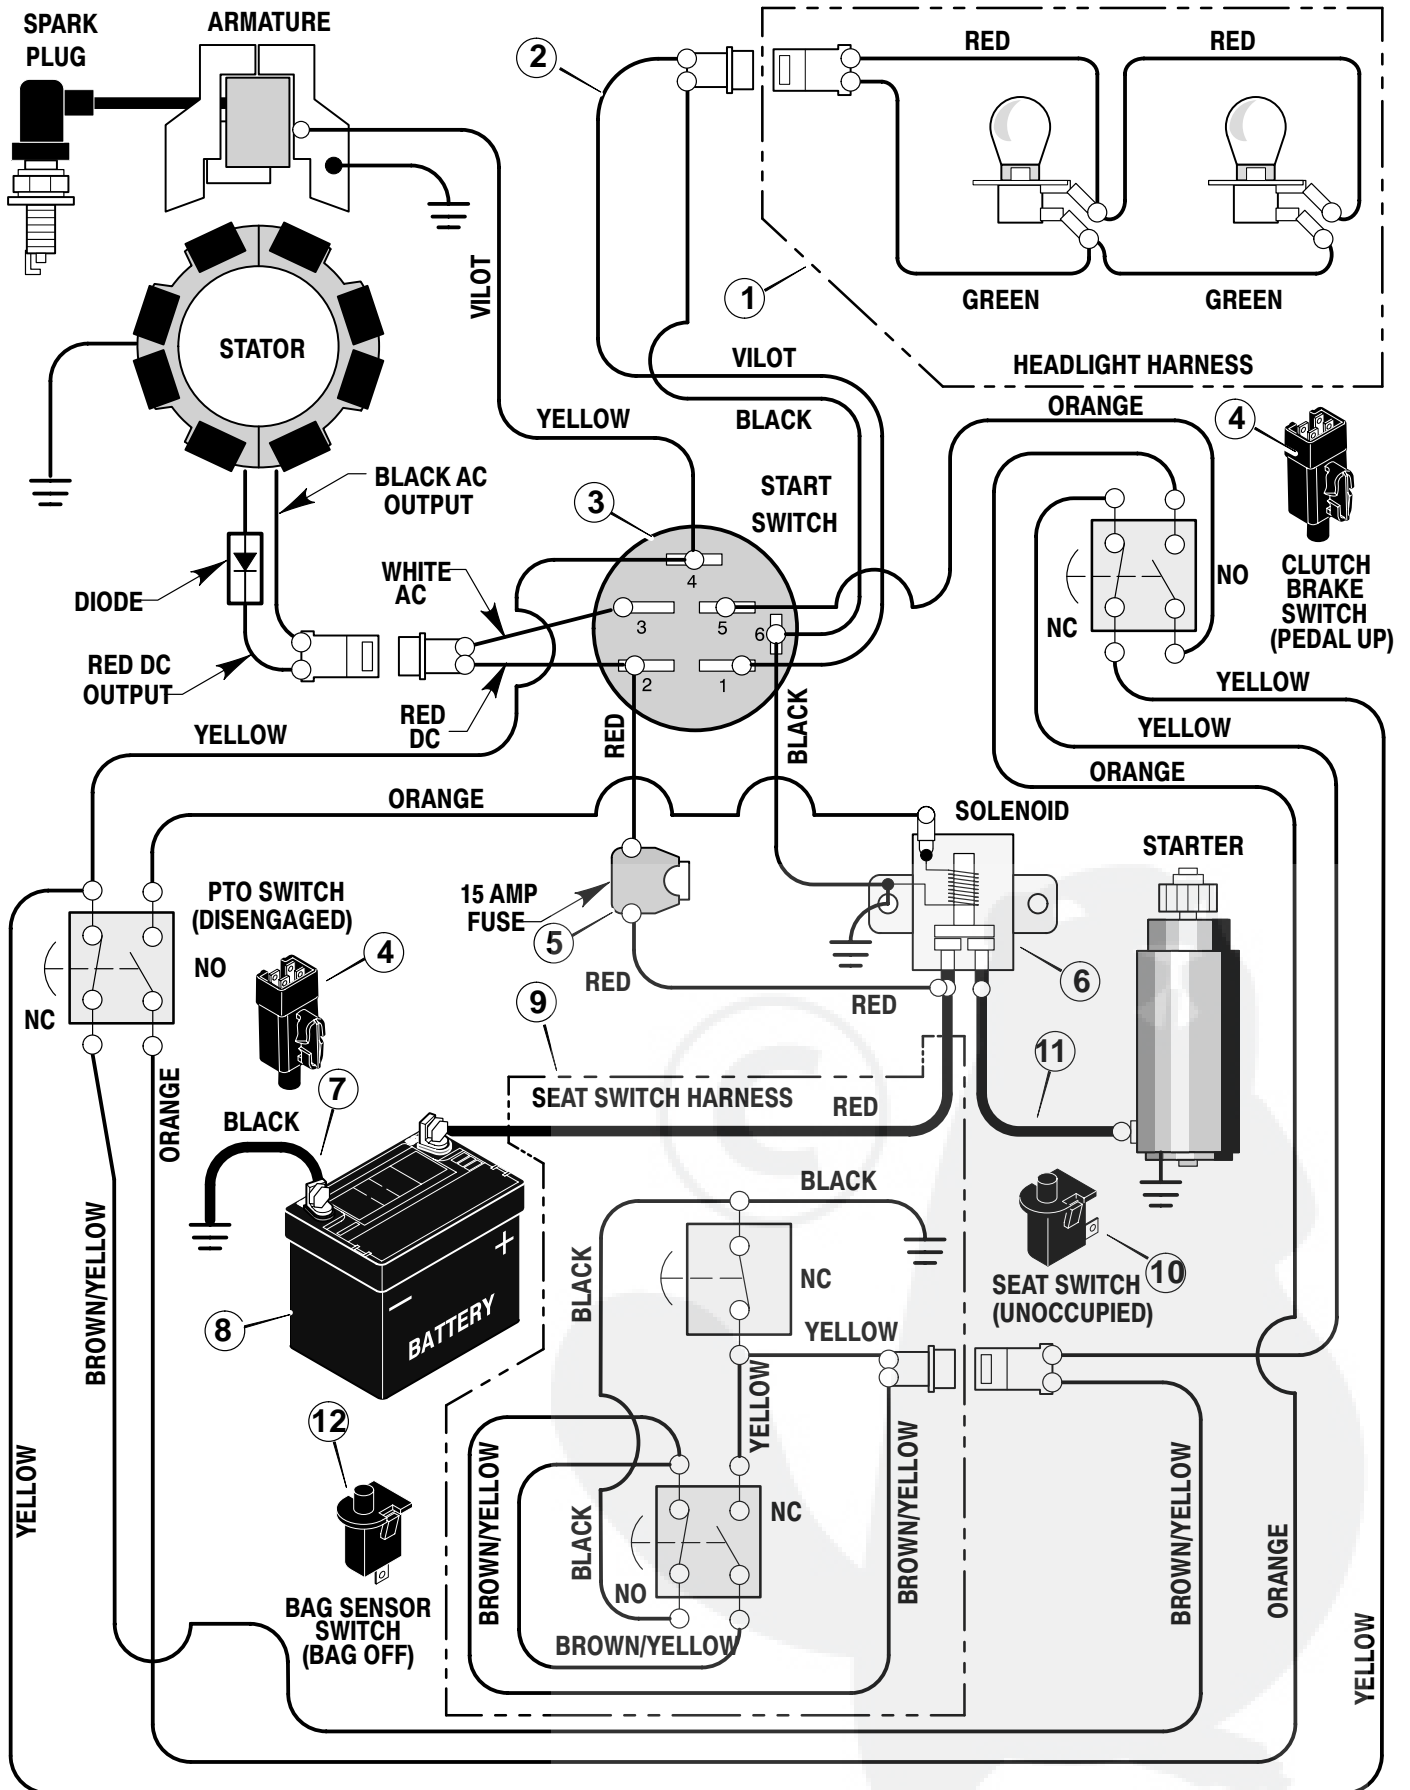

MODEL 31201x98C

REPAIR PARTS ENGINE MOUNT

Key No.	Description	Part No.
1	Fuel Cap	92317
2	Fuel Tank	94073
3	Hose Clamp	95197
4	Fuel Line	23717
5	Hose Clamp	95197
6	Screw	26x201
7	Plate, Engine	94006E700
8	Throttle Control	91989
9	Engine	—
10	Bolt, Engine Mount	25x7
11	Stack Pulley Assembly	690439 Z
12	Lockwasher	19x35
13	Bolt, Hex	1x140
14	Washer	17x170
15	Screw	26x249
16	Gasket	91309
17	Muffler	91271
18	Deflector, Muffler	94099Z
19	Screw	26x208
20	Bolt, Hex	1x134
21	Guide, Belt	93349
22	Nut, Flange	15x79 Z
23	Guide, Belt	94066
24	Shield, Heat	91277
26	Screw	26x253
25	Spacer	93077

MODEL 31201x98C

REPAIR PARTS ELECTRICAL SYSTEM

Key No.	Description	Part No.
1	Harness, Light Wire	250x92
	Socket, Light	92372
	Bulb, Light	90084
2	Harness, Chassis Wire	250x93
3	Switch, Ignition	92377
	Key, Ignition	20729
	Nut, Hex	91489
	Cap, Ignition	91488
4	Switch, Limit	94136
5	Fuse	54212
	Holder, Fuse	407078
6	Solenoid	94613
	Screw, Mounting	26x229
	Locknut	15x116
7	Cable, Battery Ground	24x32
	Screw, Ground Cable	26x213
8	Battery	21075
	Bolt, Carriage	2x82
	Wingnut	14x79
9	Harness, Seat Switch Wire	250x94
10	Switch, Seat Sensor	94159
11	Cable	24x31
12	Switch, Bag Sensor	690106