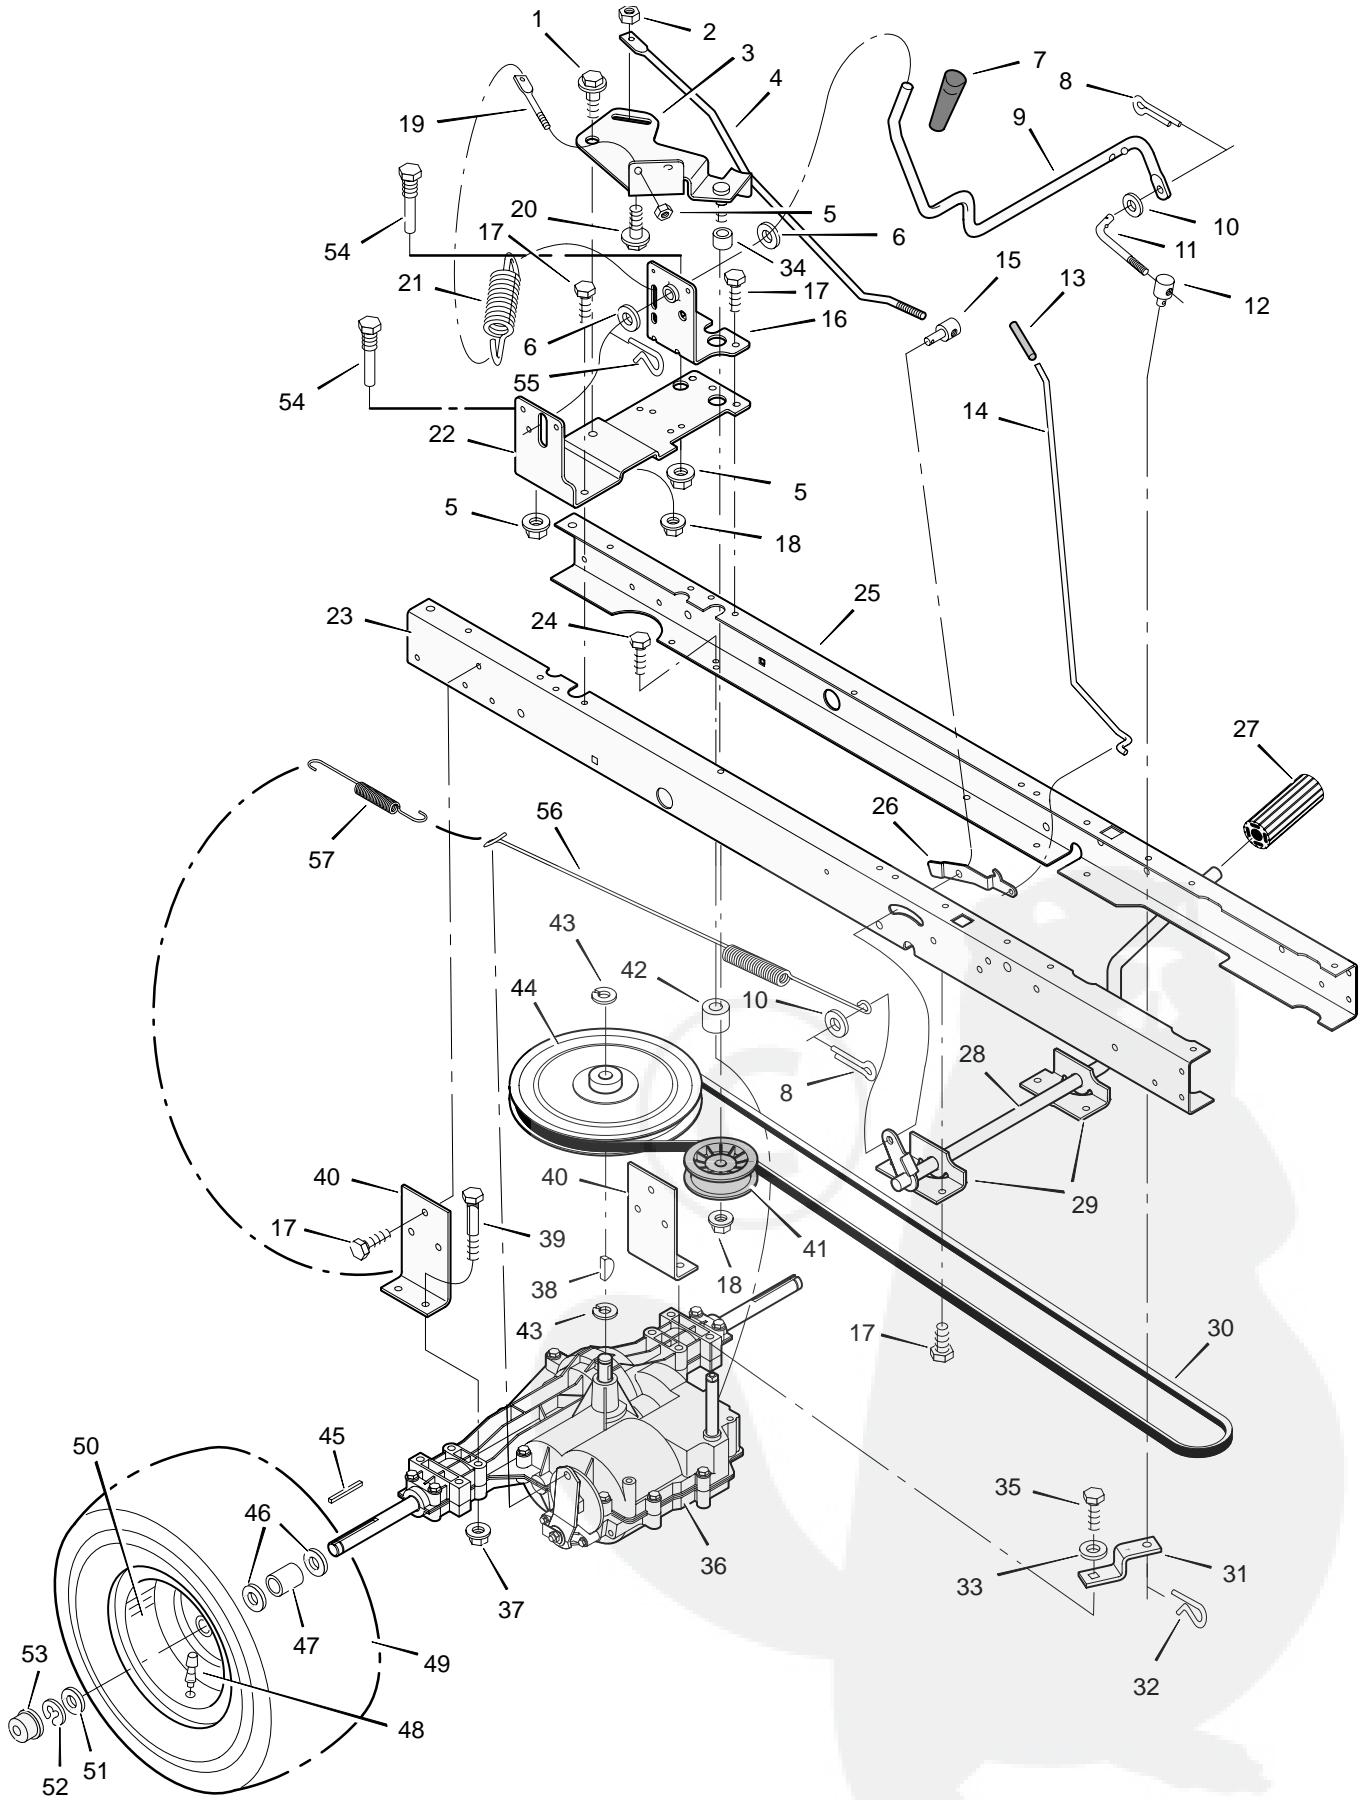

MODEL 31201x98C

REPAIR PARTS MOTION DRIVE

MODEL 31201x98C

REPAIR PARTS MOTION DRIVE

Key No.	Description	Part No.	Key No.	Description	Part No.
1	Bolt, Shoulder	9x39	30	Belt, Motion Drive	37x87
2	Nut, Hex	15x89	31	Yoke, Shift	94031Z
3	Arm, Idler	690273	32	Pin, Hair	31x6
4	Rod, Clutch	94041 Z	33	Washer	17x148
5	Nut	15x79	34	Spacer	690369
6	Washer	17x102	35	Bolt	6x105
7	Grip	92697	36	Transaxle	—
8	Pin, Cotter	30x20	37	Nut	15x88
9	Lever, Shift	94043 Z	38	Key, Woodruff	20697
10	Washer	17x47	39	Bolt	1x155
11	Link, Shift	94044 Z	40	Bracket, Transaxle	94008E700
12	Nut, Adjuster	21920	41	Pulley	690409
13	Grip	91079	42	Spacer	94132
14	Rod, Parking Brake	94152 Z	43	E-Ring	11x7
15	Nut, Adjuster	94815	44	Pulley, Drive	95094
16	Bracket, Shift	94034E700	45	Key, Square	21553
17	Screw	26x249	46	Washer	17x160
18	Nut	15x84	47	Spacer, Transaxle	690554 Z
19	Mount, Stud Spring	94042 Z	48	Stem, Valve	24373
20	Bolt, Shoulder	9x54	49	Tire *	776114
21	Spring, Extension	165x116	—	Tube	407049
22	Bracket, Shifter	690166E700	50	Wheel & Tire Assembly	690376-601
23	Frame, Right	1001124E700	51	Washer	17x195
24	Screw	25x12	52	E-Ring	11x3
25	Frame, Left	1001123E700	53	Hub Cap	94618
26	Latch, Parking Brake	94045 Z	54	Guide, Belt	93349
27	Pedal	21544	55	Pin, Hair	31x4
28	Lever, Brake/Clutch	94038E700	56	Spring, Extension	165x141
29	Bracket, Pedal	1001117E700	57	Spring, Extension	165x92