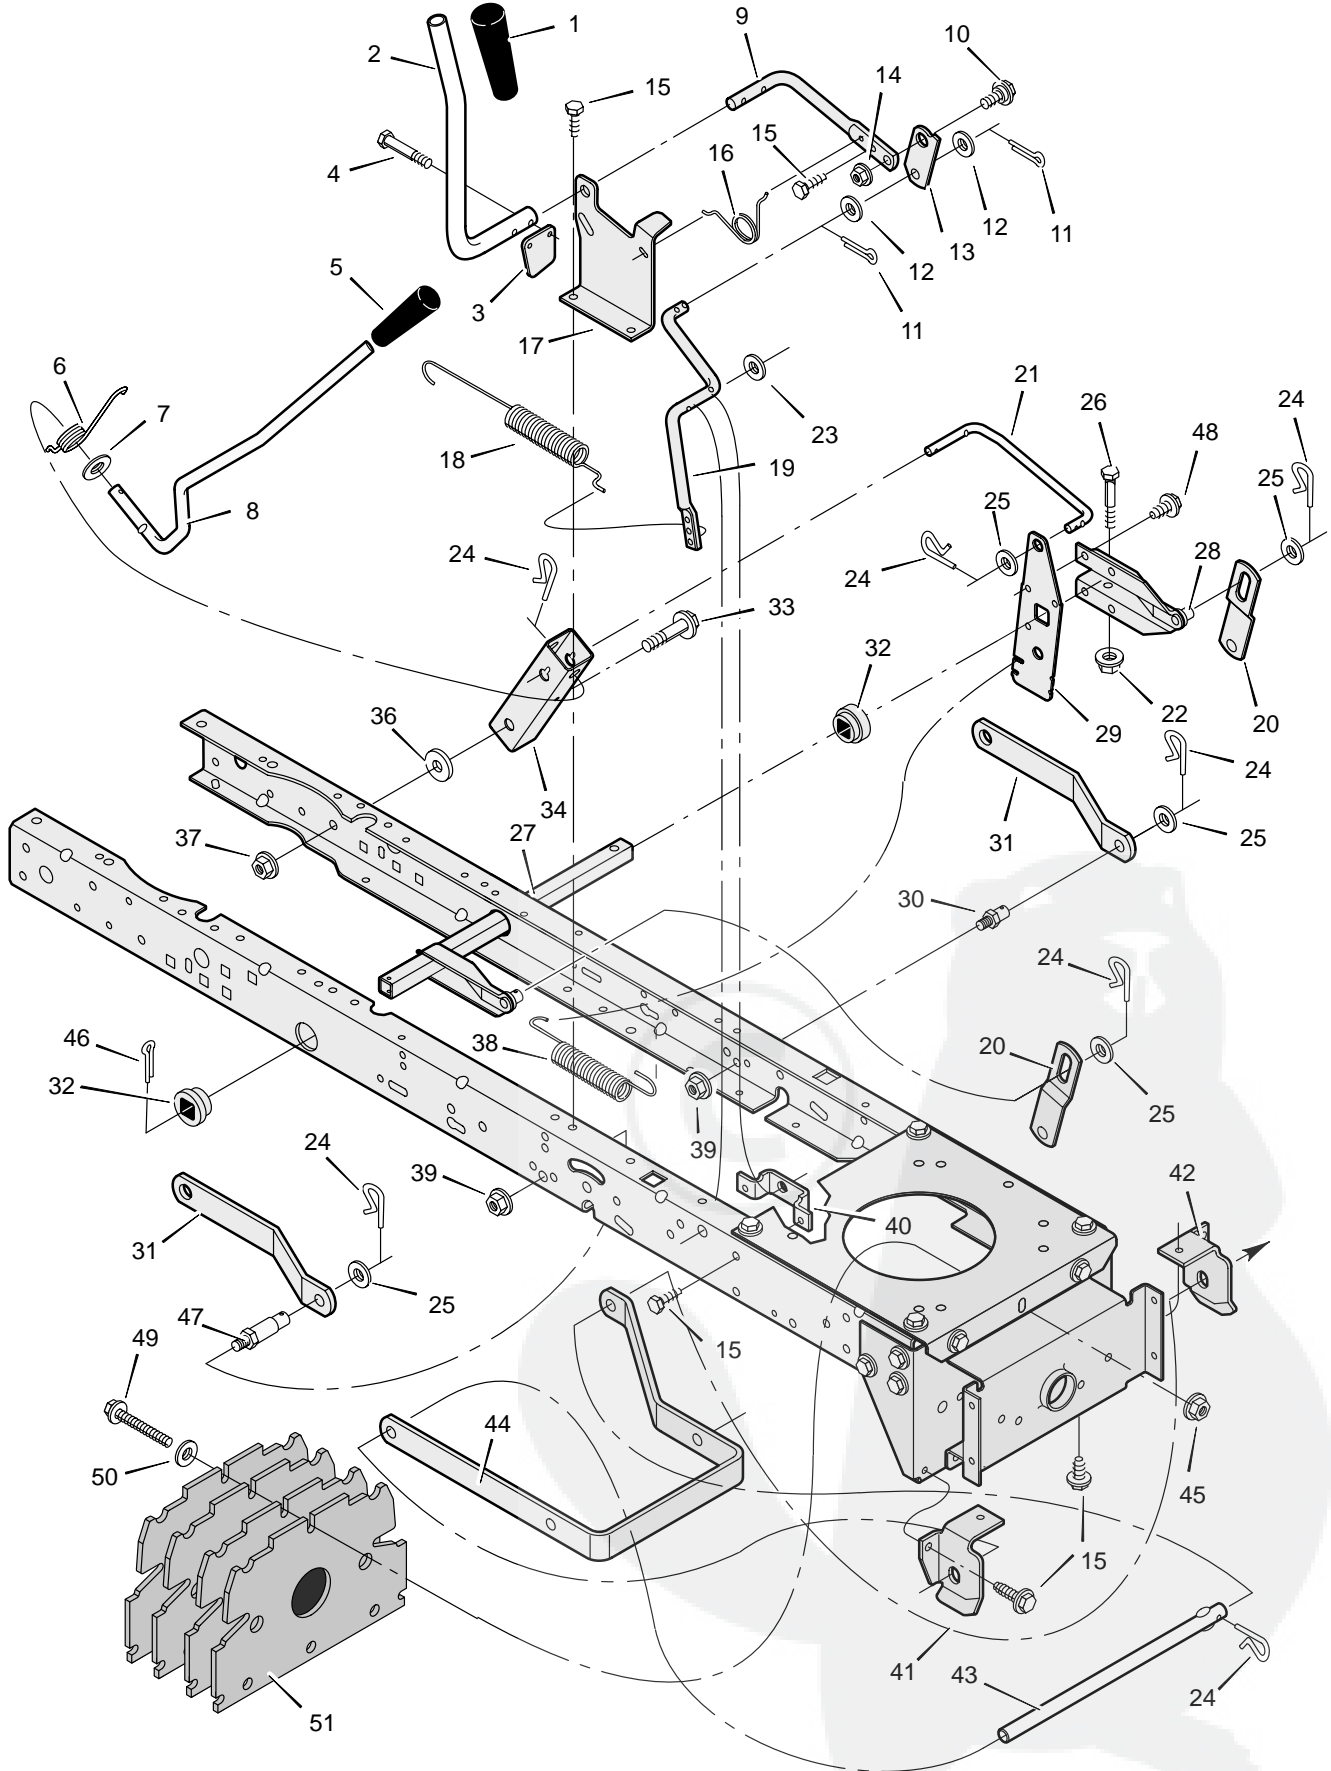

MODEL 31201x98C

REPAIR PARTS MOWER HOUSING SUSPENSION

MODEL 31201x98C

REPAIR PARTS MOWER HOUSING SUSPENSION

Key No.	Description	Part No.	Key No.	Description	Part No.
1	Grip	92698	26	Bolt, Hex	1x74
2	Handle, PTO	94157 Z	27	Arm Assembly, Right Lift	690386E700
3	Pad, Switch	94022 Z	28	Arm, Right Lift	94180E700
4	Bolt	25x3	29	Plate, Lift Arm	94030E700
5	Grip	92697	30	Pin	94067
6	Spring	166x40	31	Bracket, Rear Suspension	94055E700
7	Washer	17x103	32	Bushing, Lift Tube	94065
8	Handle, Lift	690533	33	Bolt, Shoulder	9x53
9	Lever, PTO	94017 Z	34	Bracket, Pivot	94015E700
10	Bolt, Shoulder	9x39	36	Washer	17x191
11	Pin, Cotter	30x20	37	Nut, Flange	15x84
12	Washer	17x102	38	Spring	165x117
13	Link, PTO	94004 Z	39	Nut, Flange	15x68
14	Nut, Flange	15x84	40	Bracket, PTO	94005E700
15	Screw	26x249	41	Hanger, Right Deck	94026E700
16	Spring	166x39	42	Hanger, Left Deck	94027E700
17	Bracket, PTO	94018E700	43	Rod, Hanger	94158Z
18	Spring	165x116	44	Hanger, Front	690381E700
19	Crank, PTO	690394E700	45	Nut, Flange	15x89
20	Link, Lift	94053E700	46	Pin, Cotter	30x49
21	Link, Lift Handle	94028E700	47	Pin, Threaded Shoulder	690382
22	Nut, Flange	15x118	48	Screw	26x49
23	Washer	17x57	49	Bolt, Hex	1x106
24	Pin, Hair	31x4	50	Washer	17x38
25	Washer	17x91	51	Plate, Weight	690370E700