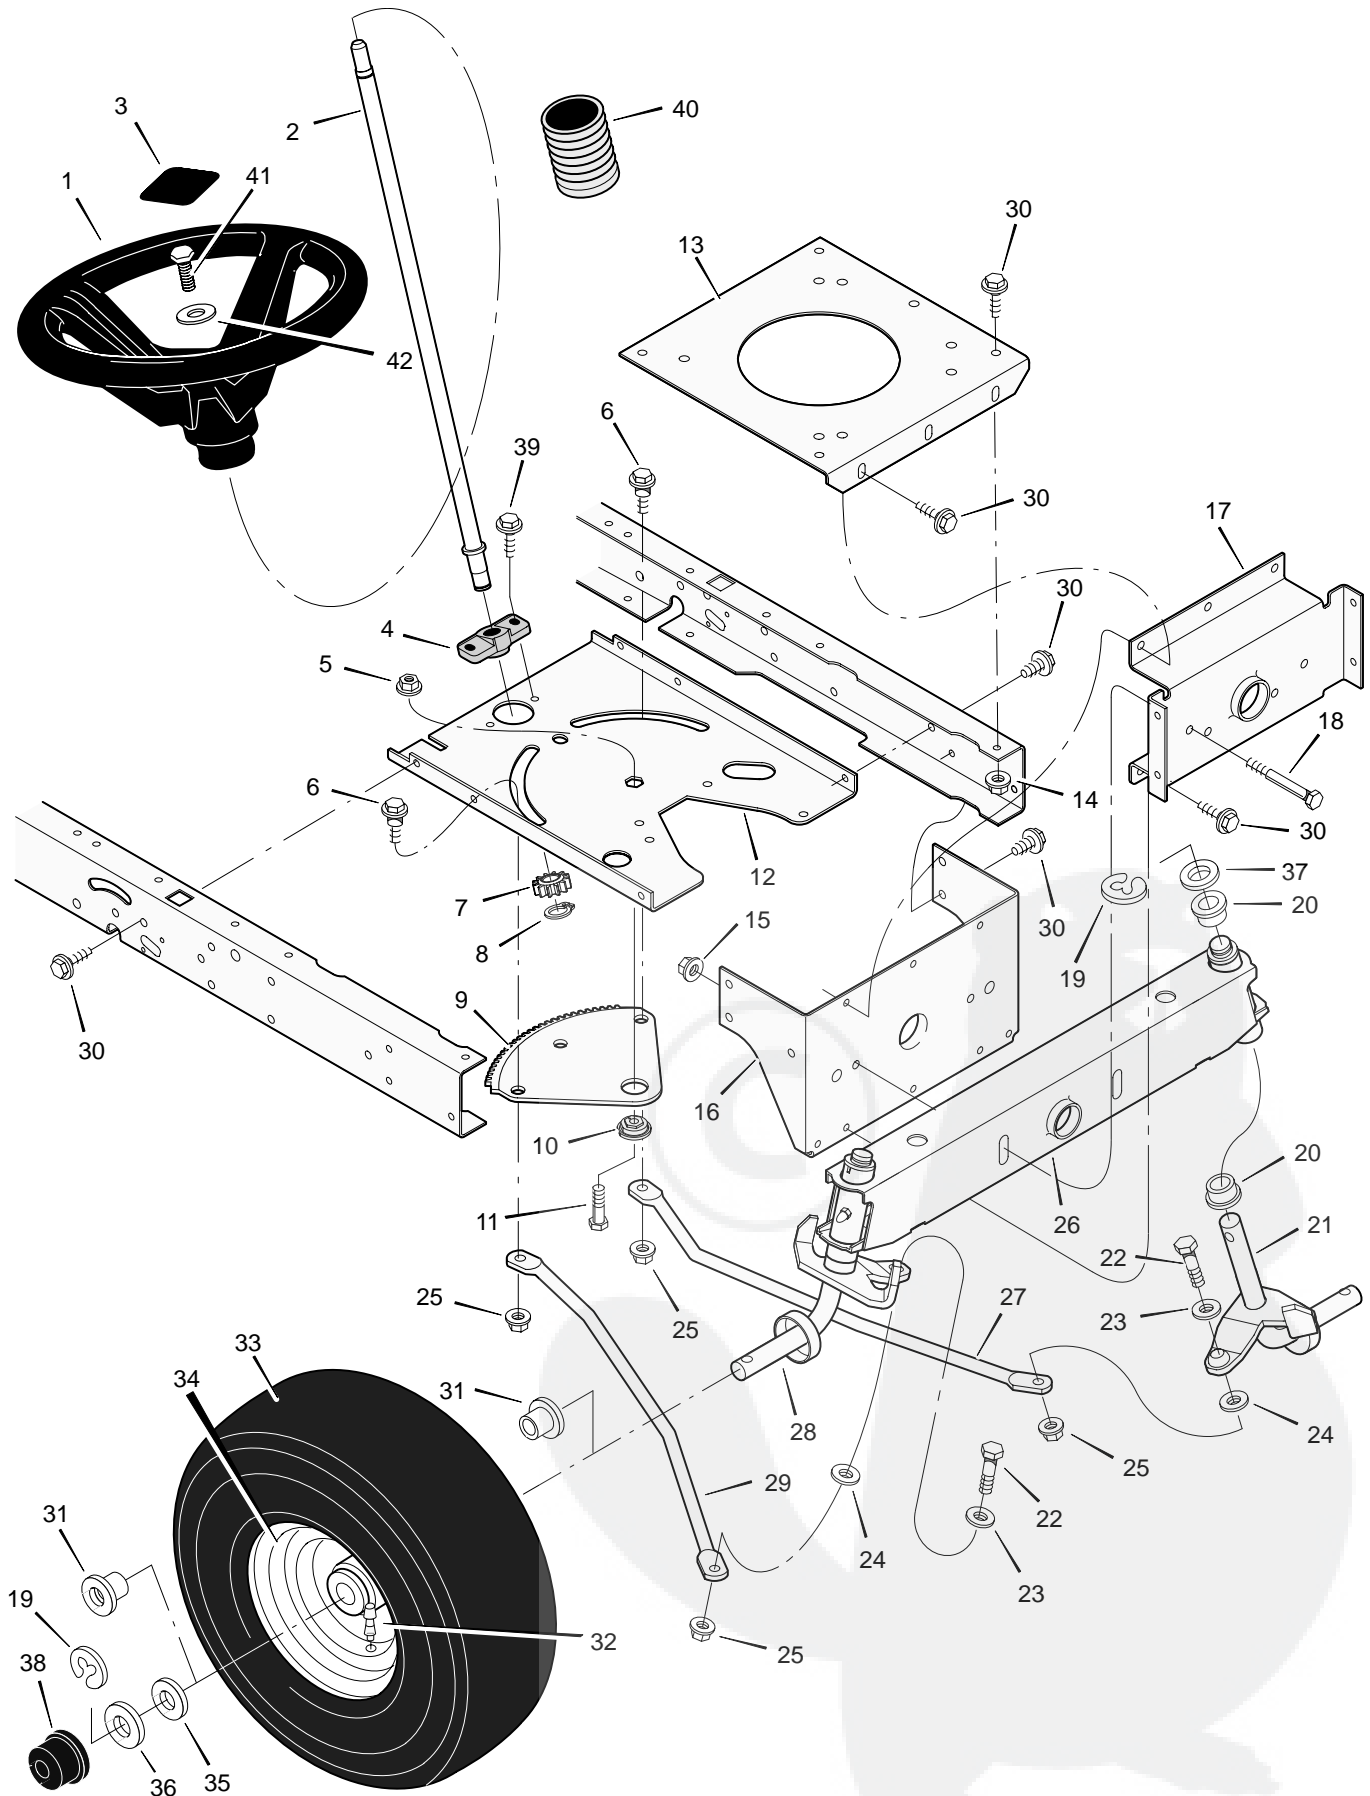

MODEL 31201x98C

REPAIR PARTS STEERING

MODEL 31201x98C

REPAIR PARTS STEERING

Key No.	Description	Part No.	Key No.	Description	Part No.
1	Wheel, Steering	95336	23	Washer	17x104
2	Post, Steering	690625	24	Washer	17x53 Z
3	Insert, Steering Wheel	95338	25	Nut, Flange	15x84
4	Bearing	94124	26	Axle Assembly	690210E700
5	Nut, Flange	15x111	27	Drag Link, Left	95329E700
6	Bolt, Shoulder	9x57	28	Spindle Assembly, Right	95182E700
7	Gear, Pinion	690183E700	29	Drag Link, Right	95328E700
8	Ring, Snap	11x25	30	Screw	26x249
9	Gear, Sector	94121E700	31	Bearing, Wheel	91334
10	Bearing	94123	32	Stem, Valve	24373
11	Bolt	1x84	33	Tire *	90594
12	Plate, Steering	1001121E700	—	Tube	407046
13	Plate, Engine	94006E700	34	Wheel and Tire Assembly	690377-601
14	Nut, Flange	15x88	35	Washer	17x195
15	Nut, Flange	15x118	36	Washer	17x113
16	Bracket, Hanger	94013E700	37	Washer	17x83
17	Axle, Hanger	94007E700	38	Hub Cap	94618
18	Bolt	1x146	39	Screw	26x267
19	E-ring	11x3	40	Bellows	92059
20	Bearing	690150	41	Bolt	25x3
21	Spindle Assembly, Left	95183E700	42	Washer	17x146
22	Bolt	1x111			

* When you order a tire, make sure to give the brand name of the tire so that the tread pattern on the tire will match.