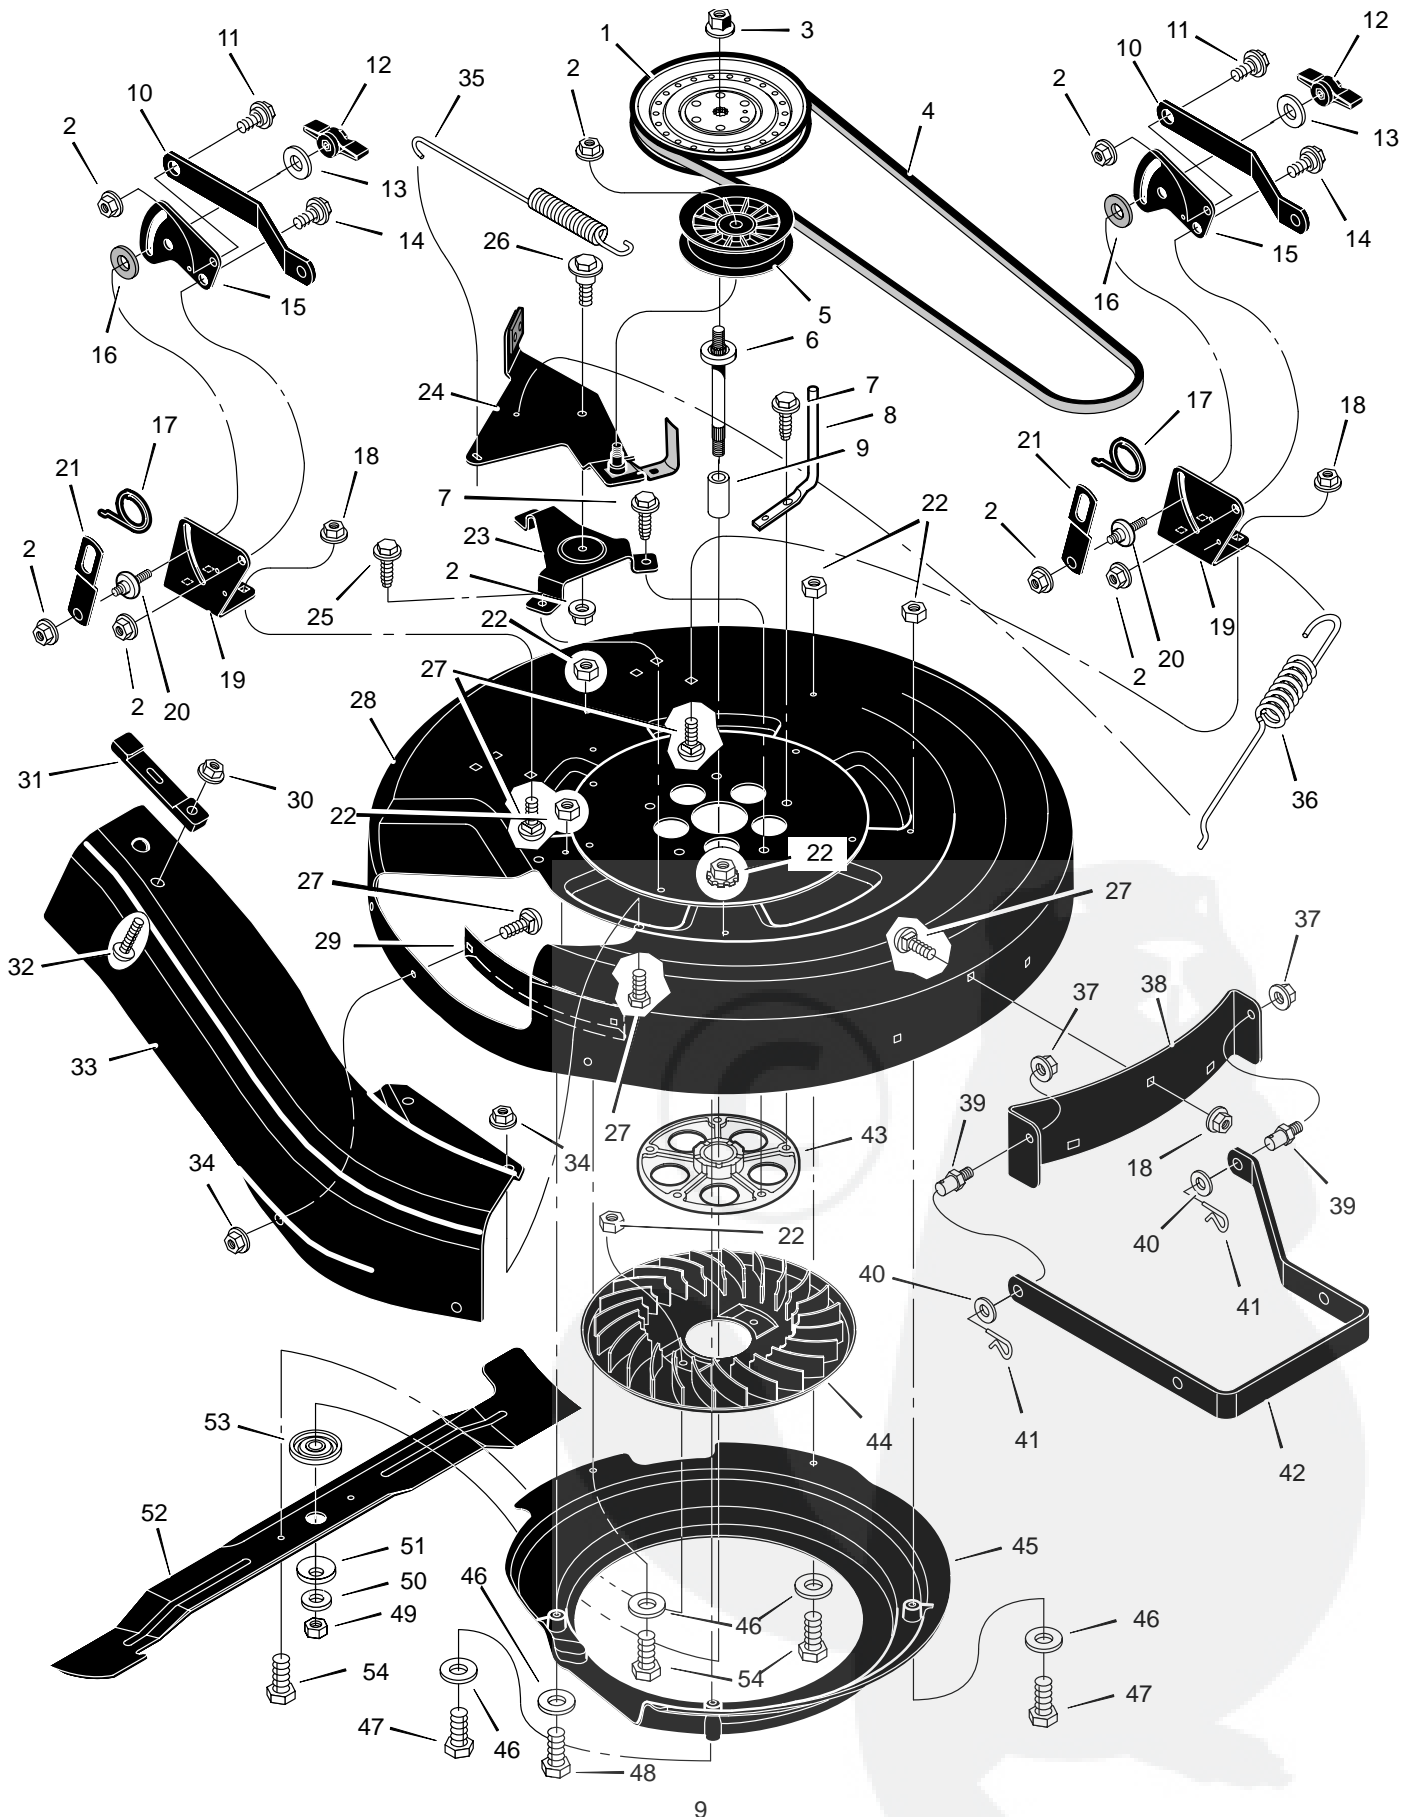

MODEL 31201x98C

REPAIR PARTS MOWER HOUSING

MODEL 31201x98C

REPAIR PARTS MOWER HOUSING

Key No.	Description	Part No.	Key No.	Description	Part No.
1	Pulley	690432	29	Baffle	690399E700
2	Nut, Flange	15x84	30	Nut, Flange	15x89
3	Nut	15x121	31	Strap, Rubber	54695
4	Belt, Blade	37x74	32	Screw	1x139
5	Pulley, Idler	690387	33	Extension, Chute	690367
6	Mandrel	94129	34	Nut	15x79
7	Screw	25x7	35	Spring, PTO	165x118
8	Guide, Belt	92424	36	Spring, Extension	165x140
9	Spacer	94130	37	Nut, Flange	15x84
10	Bracket, Rear Suspension	94055E700	38	Bracket, Front Deck	690380E700
11	Bolt, Shoulder	9x52	39	Pin, Threaded Shoulder	94067
12	Knob	94068	40	Washer	17x91
13	Washer	17x45	41	Pin, Hair	31x4
14	Bolt, Shoulder	9x51	42	Hanger, Front	690381E700
15	Plate, Suspension	690379E700	43	Housing, Jackshaft	94305
16	Pad, Friction	94137	44	Fan, Assist	690359
17	Spring	166x43	45	Housing, Fan	690360
18	Nut, Flange	15x79	46	Washer	17x37
19	Bracket, Rear Deck	690378E700	47	Bolt	1x94
20	Pin, Hanger	95194	48	Bolt	1x90
21	Link, Lift	94053	49	Nut	15x100
22	Nut	15x116	50	Washer	17x165
23	Bracket, Idler Arm	690427E700	51	Washer, Belleville	17x166
24	Assembly, Idler Arm & Pad	690647	52	Blade	690398E701
25	Screw	26x249	53	Adapter, Blade	1001035
26	Bolt, Shoulder	9x39	54	Bolt	1x121
27	Bolt, Carriage	2x64	1-54	Blade Housing, Complete	776110
28	Housing, Blade	690530E700