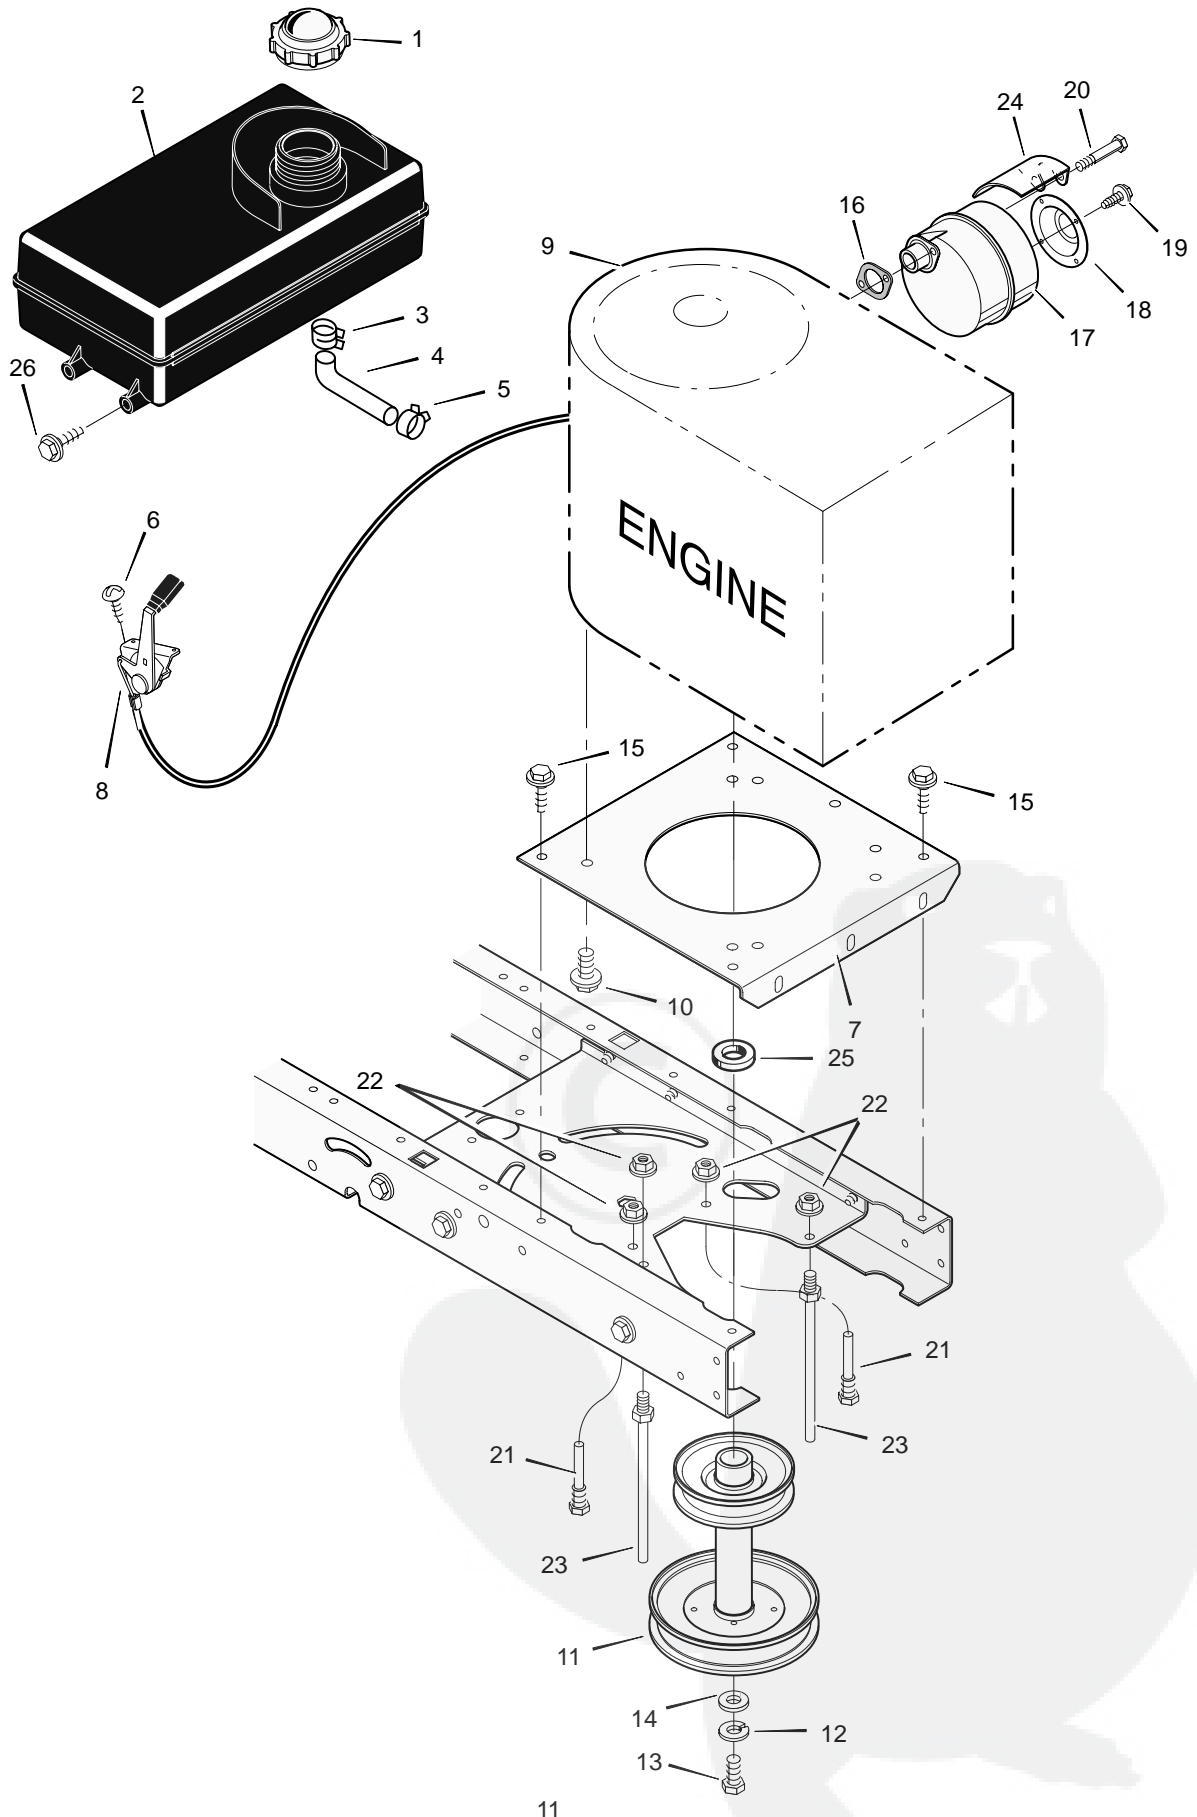

MODEL 31201x98C

REPAIR PARTS MOWER HOUSING

MODEL 31201x98C

REPAIR PARTS MOWER HOUSING

Key No.	Description	Part No.	Key No.	Description	Part No.
1	Pulley	690432	29	Baffle	690399E700
2	Nut, Flange	15x84	30	Nut, Flange	15x89
3	Nut	15x121	31	Strap, Rubber	54695
4	Belt, Blade	37x74	32	Screw	1x139
5	Pulley, Idler	690387	33	Extension, Chute	690367
6	Mandrel	94129	34	Nut	15x79
7	Screw	25x7	35	Spring, PTO	165x118
8	Guide, Belt	92424	36	Spring, Extension	165x140
9	Spacer	94130	37	Nut, Flange	15x84
10	Bracket, Rear Suspension	94055E700	38	Bracket, Front Deck	690380E700
11	Bolt, Shoulder	9x52	39	Pin, Threaded Shoulder	94067
12	Knob	94068	40	Washer	17x91
13	Washer	17x45	41	Pin, Hair	31x4
14	Bolt, Shoulder	9x51	42	Hanger, Front	690381E700
15	Plate, Suspension	690379E700	43	Housing, Jackshaft	94305
16	Pad, Friction	94137	44	Fan, Assist	690359
17	Spring	166x43	45	Housing, Fan	690360
18	Nut, Flange	15x79	46	Washer	17x37
19	Bracket, Rear Deck	690378E700	47	Bolt	1x94
20	Pin, Hanger	95194	48	Bolt	1x90
21	Link, Lift	94053	49	Nut	15x100
22	Nut	15x116	50	Washer	17x165
23	Bracket, Idler Arm	690427E700	51	Washer, Belleville	17x166
24	Assembly, Idler Arm & Pad	690647	52	Blade	690398E701
25	Screw	26x249	53	Adapter, Blade	1001035
26	Bolt, Shoulder	9x39	54	Bolt	1x121
27	Bolt, Carriage	2x64	1-54	Blade Housing, Complete	776110
28	Housing, Blade	690530E700			

MODEL 31201x98C

REPAIR PARTS ENGINE MOUNT

Key No.	Description	Part No.
1	Fuel Cap	92317
2	Fuel Tank	94073
3	Hose Clamp	95197
4	Fuel Line	23717
5	Hose Clamp	95197
6	Screw	26x201
7	Plate, Engine	94006E700
8	Throttle Control	91989
9	Engine	—
10	Bolt, Engine Mount	25x7
11	Stack Pulley Assembly	690439 Z
12	Lockwasher	19x35
13	Bolt, Hex	1x140
14	Washer	17x170
15	Screw	26x249
16	Gasket	91309
17	Muffler	91271
18	Deflector, Muffler	94099Z
19	Screw	26x208
20	Bolt, Hex	1x134
21	Guide, Belt	93349
22	Nut, Flange	15x79 Z
23	Guide, Belt	94066
24	Shield, Heat	91277
26	Screw	26x253
25	Spacer	93077