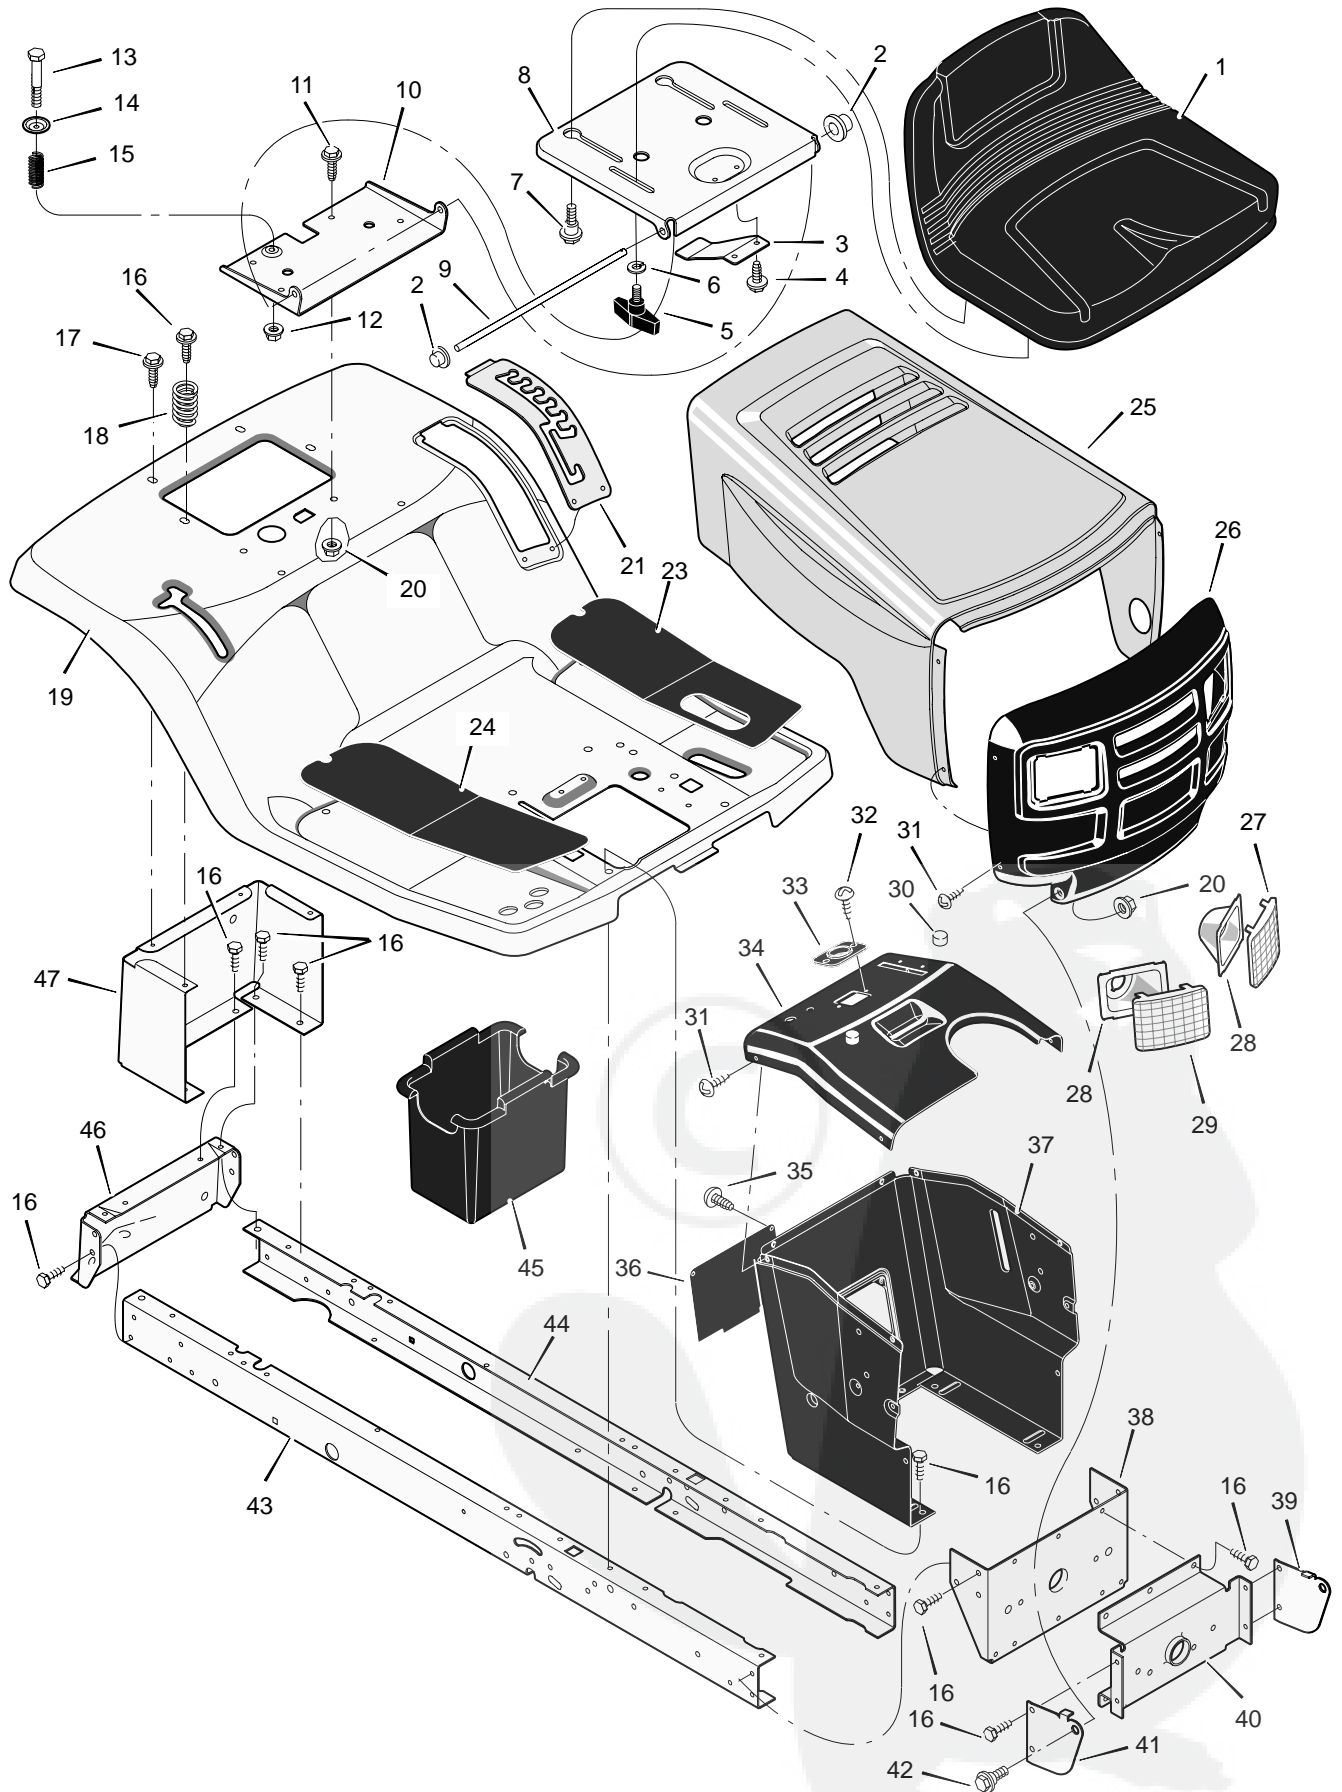

MODEL 31201x98C

REPAIR PARTS CHASSIS & HOOD

MODEL 31201x98C

REPAIR PARTS CHASSIS & HOOD

Key No.	Description	Part No.	Key No.	Description	Part No.
1	Seat	690566	25	Hood	690608E245
2	Cap, Push On	28x23	26	Grille	94079E700
3	Spring	94057	27	Lens, Left	94081
4	Screw	26x229	28	Bezel	94807 Z
5	Bolt, Wing	1001054	29	Lens, Right	94080
6	Washer	17x47	31	Screw	26x270
7	Bolt, Shoulder	9x56	32	Screw	26x239
8	Support, Seat	94154E700	33	Bearing, Steering	94075
9	Rod, Pivot	94156 Z	34	Dash	94074E700
10	Bracket, Pivot	94153E700	35	Screw	26x250
11	Bolt	1x45	36	Panel, Access	93007E700
12	Nut	15x89	37	Support, Dash	95318E700
13	Bolt, Shoulder	9x55	38	Bracket, Rear Hanger	94013E700
14	Washer	94155Z	39	Support, Left Grille	94083E700
15	Spring	164x31	40	Axle, Hanger	94007E700
16	Screw	26x249	41	Support, Right Grille	94082E700
17	Screw	26x263	42	Bolt, Shoulder	9x51
18	Spring	164x30	43	Frame, Right	1001124E700
19	Deck, Seat	95249E245	44	Frame, Left	1001123E700
20	Nut	15x88	45	Container, Battery	690424
21	Plate, Index	94151E700	46	Plate, Hitch	1001002E700
23	Mat, Left	94999	47	Panel, Rear	690434E700
24	Mat, Right	94998	—	Instruction Book & Parts List	F-010742L