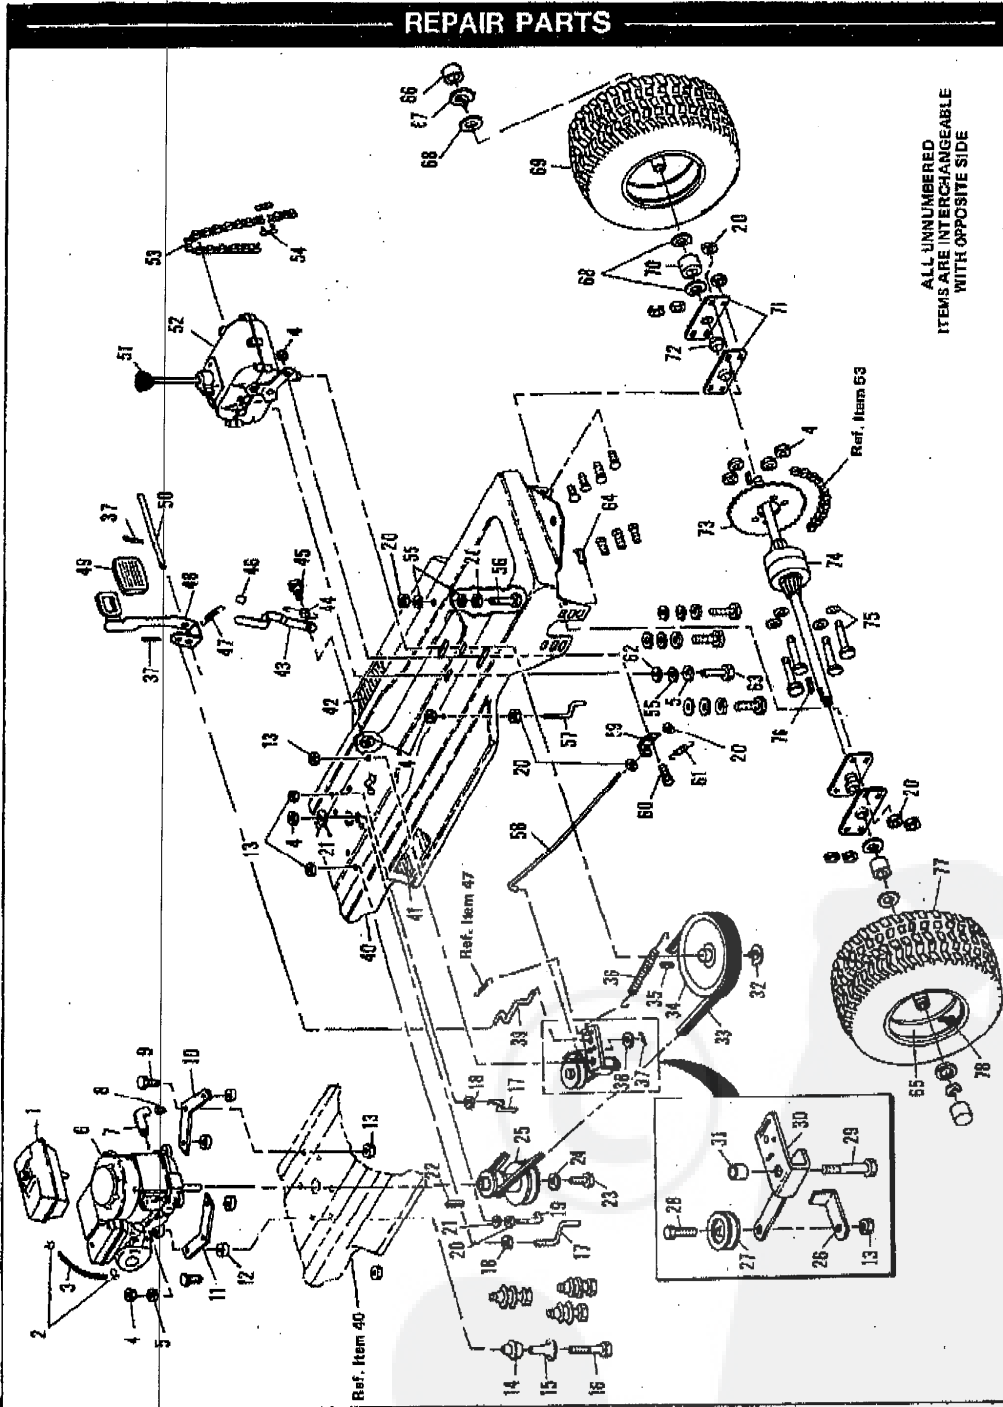

32" RIDING MOWER MODEL 3189-0000

32" RIDING MOWER MODEL 3189-0000

ALWAYS GIVE THE FOLLOWING INFORMATION WHEN ORDERING REPAIR PARTS:

1. The PART NUMBER 2. The PART NAME 3. QUANTITY DESIRED 4. The MODEL NUMBER—(As shown on Model Plate)

SEND PART ORDERS AS PER INSTRUCTIONS ON THE FRONT PAGE

YOUR UNIT IS RIGHT HAND (RH) OR LEFT HAND (LH) AS YOU STAND BEHIND IT.

DO NOT USE KEY NUMBERS WHEN ORDERING REPAIR PARTS, ALWAYS USE PART NUMBERS.

All replacement parts will be supplied in current production colors or in a neutral color.

A handling fee is applicable to small parts orders.

Key No.	Part No.	Description	Key No.	Part No.	Description	Key No.	Part No.	Description
1	49812	Gas Tank	27	35374	Pulley, Idler	54	20307	Link (Only), Chain Connector No. 41
2	41008	Clip, Gas Line	28	120918	*Screw, Hex Hd, 3/8-16 x 1 1/2 In.	55	446363	*Flatwasher, 5/16 In.
3	41007	Gas Line	29	28928	Shoulder Bolt	56	122089	*Screw, Hex Hd, 5/16-18 x 3 In.
4	9413447	*Locknut, Hex, 5/16-18 Thd	30	46848	Arm, Drive Idler	57	43991	Belt Guide, Transmission Pulley
5	120638	*Lockwasher, Split, 5/16 In.	31	43953	Spacer	58	46839	Rod, Brake
6	Engine	See Footnote Below	32	22053	Retaining Ring	59	46834	Bracket, Brake Rod
7	43989	Oil Drain Tube	33	43979	V-Belt, Transmission Drive	60	25494	Shoulder Bolt
8	23700	*Pipe Plug, 1/2 In.	34	39266	Pulley, Transmission	61	2347	Spring, Brake Rod
9	122119	*Screw, Hex Hd Cap, 3/8-16 x 3/4 In.	35	3021	Woodruff Key	62	138485	*Washer, Shakeproof, 5/16 In.
10	43954	Bracket, Vibration, Right	36	49276	Spring, Main Drive	63	122007	*Screw, Hex Hd, 5/16-18 x 3/4 In.
11	43955	Bracket, Vibration, Left	37	121222	*Pin, Cotter, 3/32 x 1/2 In.	64	988013	*Carriage Bolt, 5/16-18 x 3/4 In.
12	44015	Mount, Load Carrying, Upper	38	120392	Flatwasher	65	36182	Wheel
13	9413534	Locknut, Hex, 3/8-16 Thd	39	43980	Rod, Clutch	66	36832	Hub Cap
14	44016	Mount, Rebound, Lower	40	49661	Main Frame	67	35625	"E" Ring, 3/4 In.
15	42273	Insert, Steer, Vibration Mount	41	49885	Foot Pad, Right	68	642	Flatwasher
16	180112	Screw, Hex Hd, 5/16-18 x 2 1/4 In.	42	49886	Arm, Parking Brake	69	41082	Wheel & Tire Assy, Rear
17	43980	Belt Guide, Blade Drive	43	43967	Spring, Parking Brake	70	44449	Spacer
18	271190	Nut, Hex, Keys, 3/8-16 Thd	44	43968	Shoulder Bolt, Parking Brake	71	43987	Plate, Bearing Retainer
19	49896	Belt Guide, Transmission Drive Belt	45	40974	Decal, Parking Brake	72	48666	Bearing
20	271184	Nut, Hex, Keys, 5/16-18 Thd	46	67950	Spring, Clutch Pedal	73	39797	Sprocket, 54 Tooth, No. 41
21	120386	*Flatwasher, 3/4 In.	47	43981	Brake Pedal Assembly	74	Differential	Warranty, Page 11
22	33200	Key, Engine Pulley	48	48760	Rubber Pad, Brake Pedal	75	39628	Differential Parts
23	123667	Screw, Hex Hd, 7/16-20 x 1 In.	49	48761	Shaft, Brake-Clutch Pedal	76	41081	Key, 3/16 x 3/16 x 2 1/2 In.
24	120383	Lockwasher, Split	50	43956	Knob, Gear Shift	77	41081	Tire
25	43961	Pulley, Engine	51	29493	Transmission (See Page 19)	78	24167	Valve Stem
26	39659	Belt Retainer	52	46940	Chain Assembly			
			53	44044				

*Standard Hardware Items - May Be Purchased Locally.

Replacement engines and parts are obtainable from Engine Manufacturer's authorized Service Stations who are also to be contacted in regard to the Engine Warranty. See your Engine Manual for location of these stations.