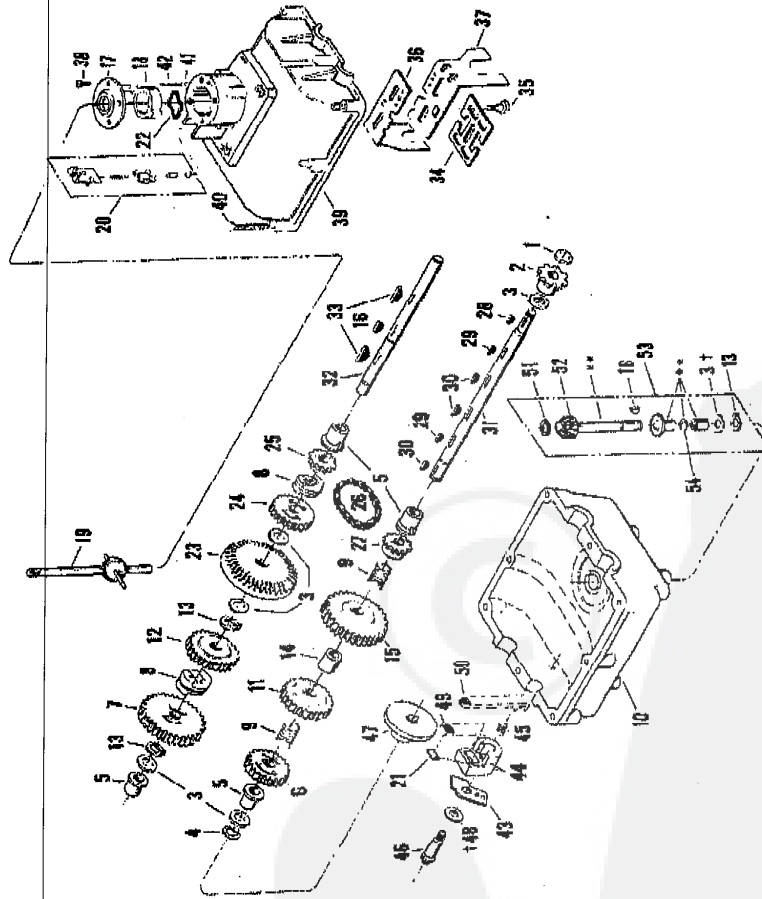

32" RIDING MOWER MODEL 3189-0000

TRANSMISSION NUMBER 46840

† Indicates used in various combinations to maintain proper clearances.
** Order Key No. 53

TRANSMISSION REPAIR PARTS

Key No.	Part No.	Description
1	38062	Ring, Retaining
2	44785	Sprocket, 8T.
3	40371	Washer, Plain (0.940)
3	31409	Washer, Plain (0.311)
3	29855	Washer, Plain (0.680)
3	40372	Washer, Plain (0.959)
3	40373	Washer, Plain (0.928)
3	40374	Washer, Plain (0.943)
3	40375	Washer, Plain (0.945)
3	40376	Washer, Plain (0.920)
4	20863	Ring, Retaining
5	20863	Ring, Retaining
5	31409	Washer, Plain (0.311)
6	39093	Gear, Spur, 30T.
7	31411	Coil, Clutch
8	31412	Spring, Compression
9	47162	Housing, Lower
10	31414	Gear, Spur, 25T.
11	31415	Gear, Spur, 25T.
12	22053	Ring, Retaining
13	31416	Spacer
14	31417	Teas Spur, 30T.
15	33486	Key, Wdr., No. 9 Alloy
16	41588	Cover, Nylon
17	31435	Insert, Nylon
18	40361	Assembly, Lever, Shift
19	42590	Assembly, Kit, Switch
20	47183	Spacer
21	31434	Washer, Wave
22	31420	Gear, Bevel, 42T.
23	31421	Gear, Spur, 20T.
24	31422	Sprocket, 12T., Special
25	31423	Chain
26	31424	Sprocket, 12T., Special
27	33488	Key, Wdr., No. 4 Alloy
28	33489	Key, Wdr., No. 3 Alloy
29	33490	Key, Wdr., No. 61 Alloy
30	40359	Shaft, Output
31	36804	Shaft, Drive
32	31427	Key, Hi-Pro, Special
33	31428	Plate, Lock-out
34	31429	Screw, Shoulder
35	31429	Fork, Shifter, R.H.
36	31430	Fork, Shifter, L.H.
37	33492	Screw, Inz. 10-24 x 2
38	41587	Housing, Upper
39	32481	Ball, Hcz Hdz. 1/20 x 1.5/16
40	31432	Ball, Detent
41	40360	Spring, Detent
42	47164	Assembly, Lever, Actuating
43	47165	Assembly, Jaw, Brake
44	40385	Spring, Compression
45	40383	Ball, Shoulder
46	40382	Disc, Brake
47	40389	Washer, Plain (0.006)
48	47196	Plug, Friction
49	40386	Ring, Retaining
50	40387	Pinion, Gear, 8T.
51	42162	Assembly, Kit, Input Shaft
52	42163	C-Ring
53	47186	C-Ring
54	47186	C-Ring