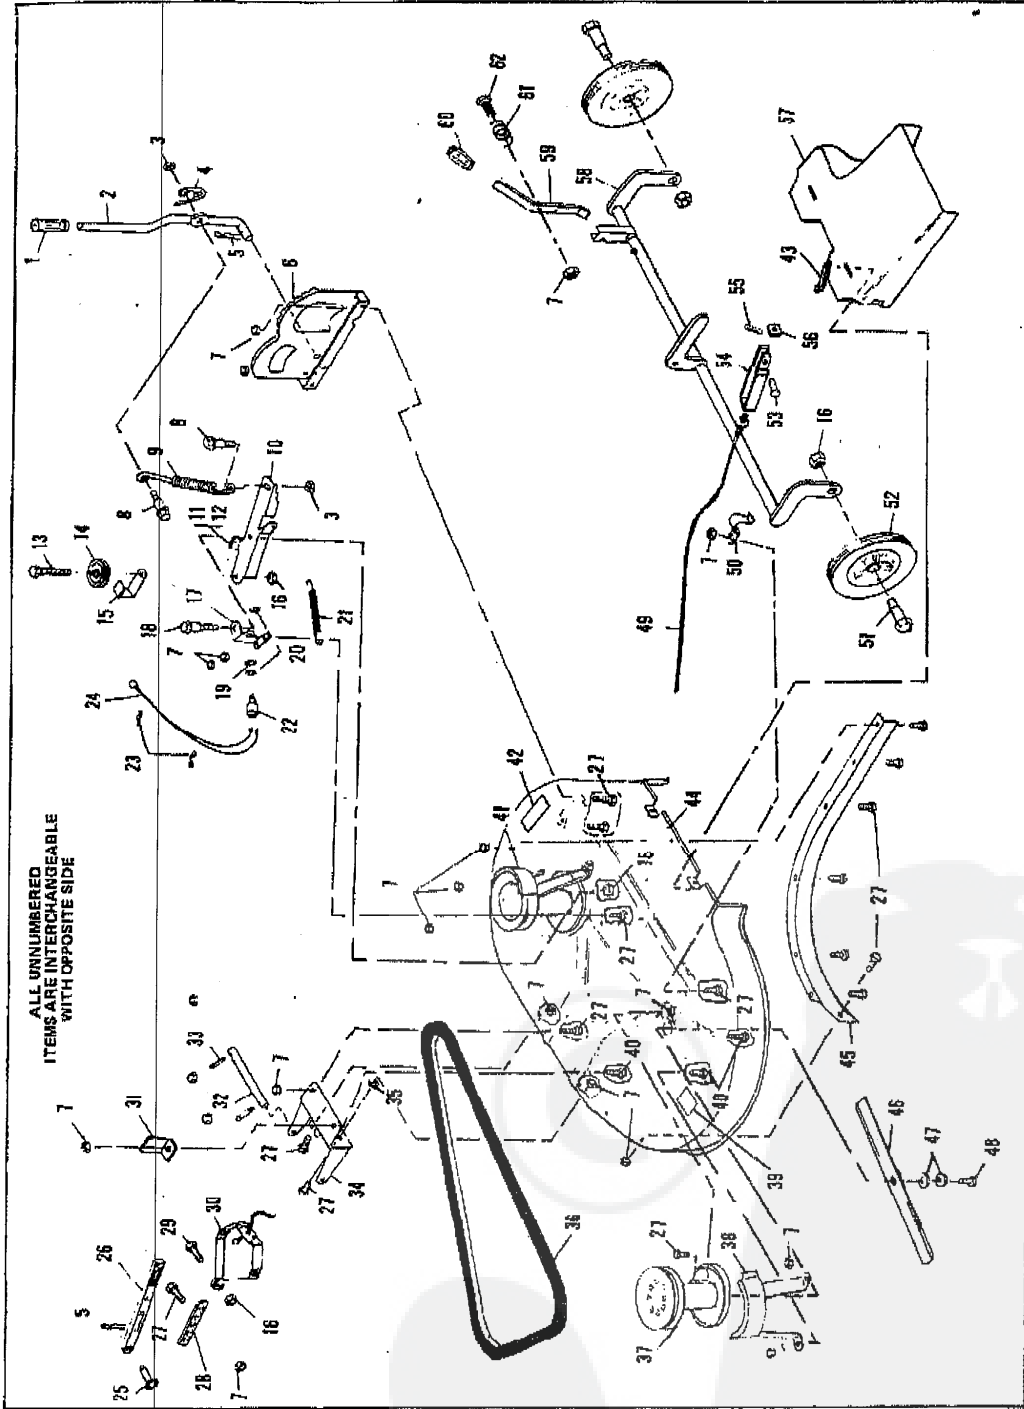

32" RIDING MOWER MODEL 3189-0000

32" RIDING MOWER MODEL 3189-0000

Key No.	Part No.	Description	Key No.	Part No.	Description	Key No.	Part No.	Description
1	46478	Hard Grip	21	35410	Spring	42	67475	Decal, Height Adjust
2	49130	Lever, Clutch	22	41204	Switch, Lockout	43	120123	Cotter Pin
3	9424215	Locknut, 3/8-20 Thd	23	41482	Press Clip	44	47223	Mower Deck
4	46561	Spring, Clutch Lever	24	43038	Wire Assy.	45	47354	Baffle, L.H.
5	8260	Hairpin Cotter	25	47816	Pull Pin	46	42433	Blade 16 In.
6	47515	Quadrant	26	49059	Bar Hitch	47	2483	Formed Washer
7	9413447	Locknut, 5/16-18 Thd	27	120228	*Screw, Hex Hd, 5/16-18 x 5/8 In.	48	39573	Screw, Hex Hd, 3/8-24 x 1 In.
8	46563	Shoulder Bolt	28	49058	Lock Bracket	49	46512	Lift Cable
9	47357	Spring, Clutch Lever	29	120918	*Screw, Hex Hd, 3/8-16 x 1 1/2 In.	50	42424	Support, Pivot Tube
10	47523	Idler Arm Assy (Includes Items 11 & 12)	30	46470	Pivot Bracket	51	23763	Wheel Axle
11	41471	Brake Pad	31	47389	Bracket, Upstop	52	39831	Tire & Wheel, 8 In.
12	41601	Rivet, Brake Pad	32	47814	Pin, Pivot	53	39522	Pin, Clavis
13	122168	*Screw, Hex Hd, 3/8-16 x 1 1/2 In.	33	48675	*Cotter Pin, 3/16 x 1 1/2 In.	54	39404	Clevis, Lift Cable
14	46476	Pulley, Idler	34	48676	Lift Support, Plate Assy	55	121222	*Pin, Cotter, 3/32 x 3/4 In.
15	46477	Belt Retainer	35	996416	Flanwasher, 3/8 In.	56	120372	*Square Nut, 3/20 Thd
16	8413634	Locknut, 3/8-16 Thd	36	47980	V-Belt	57	47355	Chute Extension
17	47517	Bracket, Idler Arm	37	44691	Cutl Assembly	58	49706	Pivot Tube Assembly
18	47516	Shoulder Bolt	38	47353	Cover, L.H. Pulley	59	49131	Lever, Height Adjust
19	45878	Lockwasher, (Lockout Switch Part)	39	67944	Decal, Caution	60	29250	Hard Grip
20	45877	Nut, (Lockout Switch Part)	40	122017	*Screw, Hex Hd, 5/16-18 x 1 In.	61	29170	Spring
			41	47352	Cover, R.H. Pulley	62	122040	*Screw, Hex Hd, 5/16-18 x 1 1/2 In.

*Standard Hardware Items - May Be Purchased Locally.