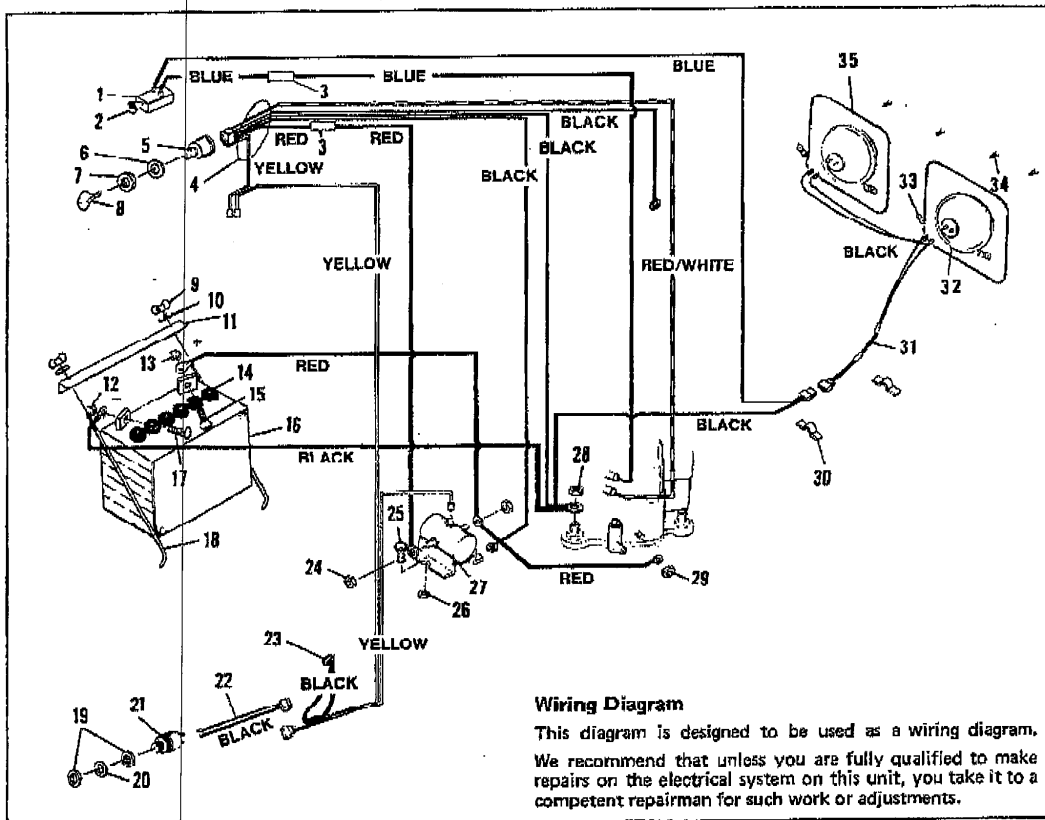

32" RIDING MOWER MODEL 3189-0000

32" RIDING MOWER MODEL 3189-0000

Key No.	Part No.	Description	Key No.	Part No.	Description
1	40997	Switch w/Knob, Headlamp	19	45877	Nut, (Lockout Switch Part)
2	40778	Knob, Headlamp Switch	20	45878	Lockwasher, (Lockout Switch Part)
3	48211	Fuse, 15 Amp	21	41204	Switch, Lockout
4	49996	Wire Harness Assembly	22	43038	Wire Assembly, Deck Switch
5	44745	Switch, Ignition w/Keys	23	42071	Wire Assembly, By-Pass
6	138557	Lockwasher (Switch Part)	24	271187	Locknut, Hex, 5/16-24 Thd
7	48140	Locknut (Switch Part)	25	121887	*Screw, Hex Hd, 1/4-20 x 3/4 In.
8	36285	Key, Ignition	26	9424215	Locknut, Hex, 1/4-20 Thd
9	997208	*Wing Nut, Nylock, 1/4-20 Thd	27	44429	Solenoid
10	120386	*Flatwasher, 1/4 In.	28	9413447	Locknut, Hex, 5/16-18 Thd
11	40243	Bracket, Battery Hold-Down	29		Engine Part
12	271172	Nut, Keps, 1/4-20 Thd	30	41482	Wire Clip, Press
13	271184	Nut, Keps, 5/16-18 Thd	31	42103	Lead Wire, Headlamp
14	40892	Cap, Battery	32	42318	Headlamp
15	126211	*Carriage Bolt, 5/16-18 x 5/8 In.	33	41373	Clip, Headlamp Mounting
16	2938	Battery	34	41593	Screw, Hex Hd, Type AB, No. 6-20 x 7/16 In.
17	110356	*Carriage Bolt, 1/4-20 x 1/2 In.	35	44638	Ring, Headlamp
18	40234	Battery Rod			

*Standard Hardware Items - May Be Purchased Locally.