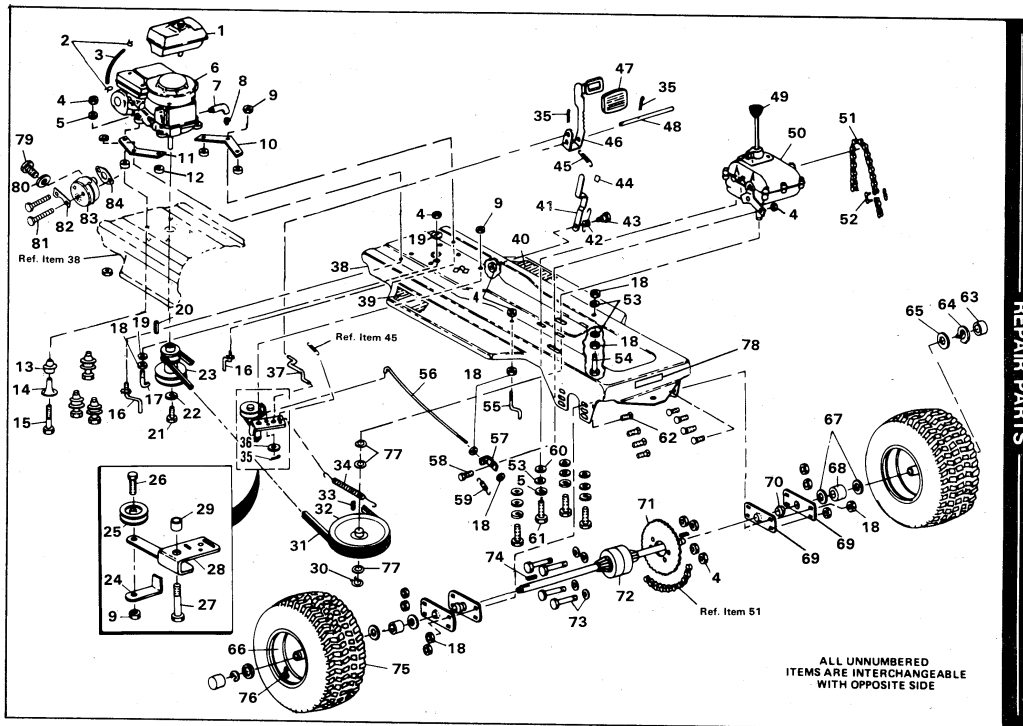

**Look for this symbol. It means — ATTENTION! BECOME ALERT! A HAZARD TO OPERATOR, BYSTANDERS, PROPERTY OR UNIT MAY EXIST.**

LAWN MOWER DIVISION  
P.O. BOX 377  
DES MOINES, IOWA 50302

32" RIDING MOWER MODEL 3554-2000

Key No.	Part No.	Description
1	48812	Gas Tank
2	41008	Clip, Gas Line
3	50118	Gas Line
4	9413447	Locknut, Hex, 5/16-18 Thd
5	120638	*Lockwasher, Split, 5/16 In.
6	Engine	See Footnote Below
7	43989	Oil Drain Tube
8	23700	*Pipe Plug, 1/4 In.
9	9413534	Locknut, Hex, 3/8-16 Thd
10	43954	Bracket, Vibration, Right
11	43955	Bracket, Vibration, Left
12	44015	Mount, Load Carrying, Upper
13	44016	Mounting, Rebound, Lower
14	42273	Insert, Steel, Vibration Mount
15	180112	Screw, Hex Hd, 5/16-18 x 2 3/4 In.
16	50653	Belt Guide, Blade Drive
17	49896	Belt Guide, Transmission Drive
18	271184	Nut, Hex, Keps, 5/16-18 Thd
19	120386	*Flatwasher, 1/2 In.
20	33200	Key, Engine Pulley
21	123567	Screw, Hex Hd, 7/16-20 x 1 In.
22	120383	Lockwasher, Split
23	43961	Pulley, Engine
24	39659	Belt Retainer
25	35374	Pulley, Idler
26	120918	*Screw, Hex Hd, 3/8-16 x 1 1/2 In.