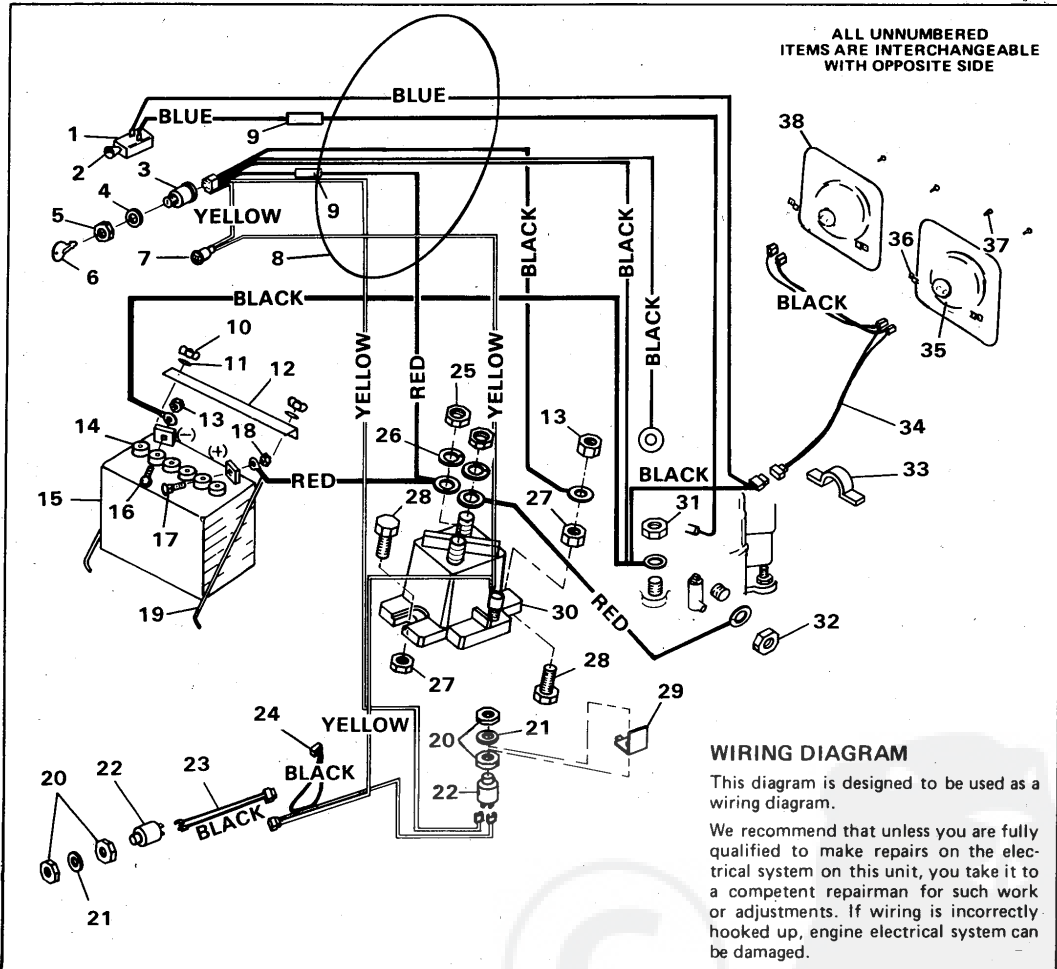

32" RIDING MOWER MODEL 3554-2000

Key No.	Part No.	Description
1	40997	Switch w/Knob, Headlight
2	40778	Knob, Headlight Switch
3	44745	Switch, Ignition w/Keys
4	138557	Lockwasher (Switch Part)
5	48140	Locknut (Switch Part)
6	49643	Key, Ignition
7	45333	Ignition Light
8	53092	Wire Harness Assembly
9	49211	Fuse
10	997208	Wing Nut, Nylock, 1/4-20 Thd.
11	120386	Flatwasher, 1/4 In.
12	40243	Bracket, Battery, Hold-Down
13	271172	Nut, Keps, 1/4-20 Thd.
14	40892	Cap, Battery
15	52936	Battery
16	126203	Carriage Bolt, 1/4-20 x 5/8 In.
17	126216	Carriage Bolt, 5/16-18 x 3/4 In.
18	271184	Nut, Keps, 5/16-18 Thd.
19	40234	Battery Rod

Key No.	Part No.	Description
20	45877	Nut (Lockout Switch Part)
21	45878	Lockwasher (Lockout Switch Part)
22	41204	Switch, Lockout
23	43038	Wire Assembly, Deck Switch
24	42071	Wire Assembly, By-Pass
25	120368	Locknut, Hex, 5/16-24 Thd.
26	120638	Lockwasher, Split, 5/16 In.
27	9424215	Locknut, Hex, 1/4-20 Thd.
28	121900	Screw, Hex Hd., 1/4-20 x 1 In.
29	49734	Bracket, Switch Mounting
30	52323	Solenoid
31	9413447	Locknut, Hex, 5/16-18 Thd.
32		Engine Part
33	41482	Wire Clip, Press
34	42103	Lead Wire, Headlight
35	42318	Headlamp
36	41373	Clip, Headlamp Mounting
37	9426210	*Screw, Taptite, No. 8-18
38	44638	Ring, Headlamp

*Standard Hardware Item - May Be Purchased Locally.