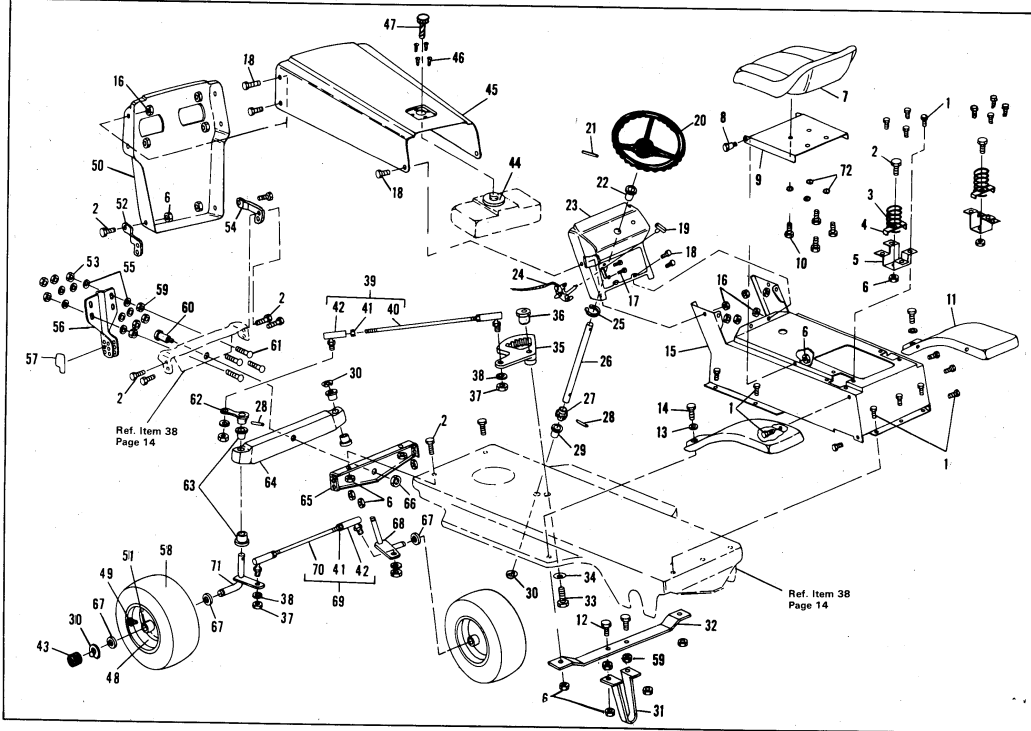

32" RIDING MOWER MODEL 3554-2000

32" RIDING MOWER MODEL 3554-2000

Key No.	Part No.	Description
1	995346	*Screw, Taptitte, 1/4-20 x 1/2 In.
2	120228	*Screw, Hex Hd, 5/16-18 x 5/8 In.
3	49335	Spring, Seat
4	49339	Clip, Spring
5	49735	Bracket, Spring Support
6	9413447	Locknut, 5/16-18 Thd.
7	51866	Seat
8	20507	Shoulder Bolt
9	51072	Seat Bracket
10	120228	*Screw, Hex Hd, 5/16-18 x 5/8 In.
11	43970	Fender
12	122040	*Screw, Hex Hd, 5/16-18 x 1 1/2 In.
13	446363	*Flatwasher, 5/16 In.
14	122017	*Screw, Hex Hd, 5/16-18 x 1 In.
15	50029	Console Assembly
16	9424215	Locknut, Hex, 1/4-20 Thd
17	35287	Screw, Taptitte, No. 8-32 x 3/8 In.
18	48900	Screw, Hex Wa. Hd, 1/4-20 x 1 In.
19	39486	Knob, Throttle Control Lever
20	47083	Steering Wheel
21	456836	Roll Pin
22	39432	Bearing, Steering
23	48839	Dash Assembly
24	50117	Lever, Throttle Control

Key No.	Part No.	Description
25	39492	Retaining Ring
26	44008	Shaft, Steering
27	44009	Pinion Gear
28	454565	Roll Pin
29	39580	Bearing, Steering
30	36625	"E" Ring
31	49776	Bracket, Deck Guide
32	43964	Bracket, Deck Guide Support
33	39573	Screw, Hex Hd Lock, 3/8-24 x 2 In.
34	2483	Spring Washer
35	44010	Sector Gear
36	44011	Shoulder Bolt, Sector Gear
37	120369	*Nut, Hex, 3/8-24 Thd.
38	120382	*Lockwasher, Split, 3/8 In.
39	44059	Drag Link Assembly
40	44060	Drag Link
41	124925	Nut, Hex, 3/8-24 Thd
42	21275	Ball Joint
43	40394	Hub Cap
44	44843	Pad, Vibration
45	49615	Hood
46	49050	Screw, Plastite, 1/4-10 x 3/4 In.
47	51578	Gas Gauge
48	39937	Wheel w/Bearing

Key No.	Part No.	Description
49	24167	Valve Stem
50	49999	Grille
51	39979	Bearing
52	49041	Bracket, Grille Support, L.H.
53	9413534	Locknut, 3/8-16 Thd.
54	49040	Bracket, Grille Support, R.H.
55	274517	*Flatwasher, 3/8 In.
56	47830	Bracket, Deck Hanger
57	68644	Decal, Hanger
58	41096	Tire
59	271190	Nut, Keps, 3/8-16 Thd.
60	29616	Shoulder Bolt, Axle Pivot
61	45892	Carriage Bolt, 3/8-16 x 1 1/2 In.
62	49447	Arm, Steering
63	50546	Bearing, Spindle
64	50549	Front Axle Assembly
65	43988	Bracket, Front Axle Support
66	274654	Locknut, Hex, 1/4-20 Thd.
67	642	Flatwasher
68	44002	Spindle, Right
69	48762	Tie Rod Assembly
70	48764	Tie Rod
71	4404	Spindle, Left
72	120638	Lockwasher, Split, 5/16 In. I.D.

*Standard Hardware Items - May Be Purchased Locally