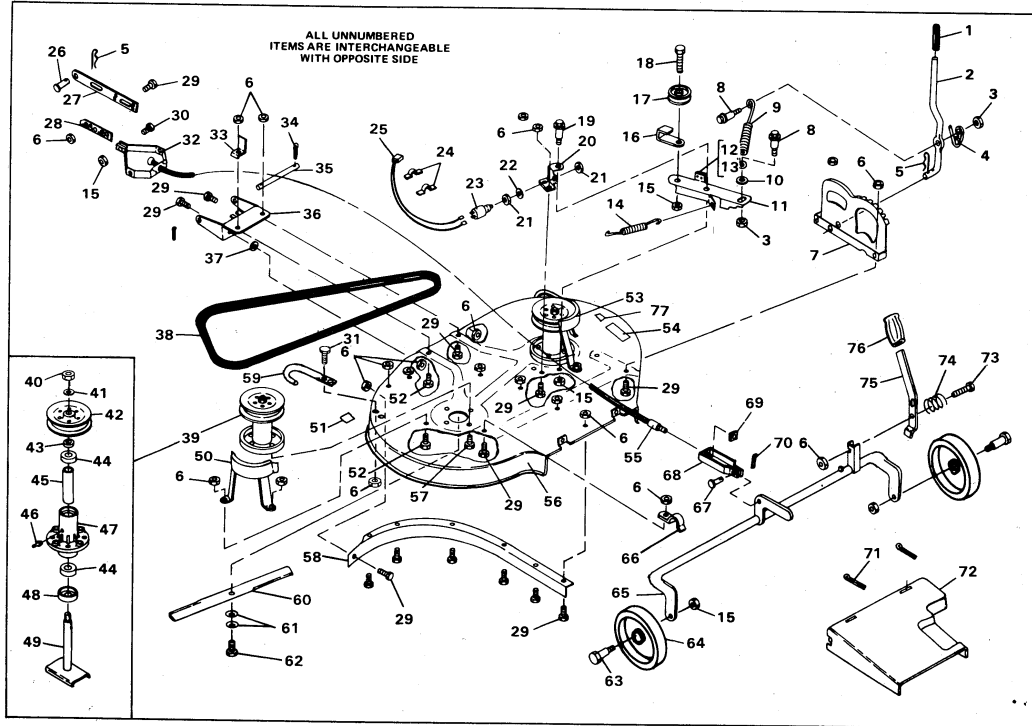

32" RIDING MOWER MODEL 3554-2000

-18-

32" RIDING MOWER MODEL 3554-2000

Key No.	Part No.	Description	Key No.	Part No.	Description	Key No.	Part No.	Description
1	46478	Hand Grip	27	49059	Bar Hitch	53	47352	Cover, Pulley, R.H.
2	49130	Lever, Clutch	28	49058	Lock Bracket	54	68882	Decal, Height Adjust
3	9424215	Locknut, 1/4-20 Thd.	29	120228	Screw, Hex Hd, 5/16-18 x 3/8 In.	55	53037	Lift Cable
4	46561	Spring, Clutch Lever	30	120918	Screw, Hex Hd, 3/8-16 x 1 1/2 In.	56	51948	Mower Deck
5	8260	Hairpin Cotter	31	122007	Screw, Hex Hd, 5/16-18 x 3/4 In.	57	50634	Screw, Tapitite, 5/16-18 x 3/8 In.
6	9413447	Locknut, 5/16-18 Thd.	32	50613	Pivot Bracket	58	47354	Baffle, L.H.
7	51986	Quadrant	33	47389	Bracket, Upstop	59	51921	Skid
8	46563	Shoulder Bolt	34	48675	Cotterpin, 3/16 x 1 1/4 In.	60	42433	Blade, 16 In.
9	47357	Spring, Clutch Lever	35	47814	Pin, Pivot	61	2483	Formed Washer
10	120392	Fiatwasher, 1/4 In.	36	48676	Lift Support, Plate Assembly	62	39573	Screw, Hex Hd, 3/8-24 x 1 In.
11	53095	Idler Arm Assy (Incl. Nos. 12 & 13)	37	996416	Fiatwasher, 3/8 In.	63	23763	Wheel Axle
12	41471	Brake Pad	38	47390	V-Belt	64	52584	Wheel, 6 In.
13	41601	Rivet, Brake Pad	39	51446	Quill Assy (Incl. Nos. 39-48)	65	52612	Pivot Tube Assembly
14	35410	Spring	40	51445	Nut 7/16-20 Thd.	66	51985	Support, Pivot Tube
15	9413534	Locknut, 3/8-16 Thd.	41	446248	Fiatwasher	67	39522	Pin, Clevis
16	46477	Belt Retainer	42	51442	Pulley	68	39404	Clevis, Lift Cable
17	46476	Pulley, Idler	43	51441	Spacer	69	120372	Square Nut, 1/4-20 Thd.
18	122168	Screw, Hex Hd, 3/8-16 x 1 3/4 In.	44	50697	Bearing	70	121222	Cotterpin, 3/32 x 3/4 In.
19	47516	Shoulder Bolt	45	50818	Spacer	71	120123	Cotterpin
20	47517	Bracket, Idler Arm	46	706	Grease Fitting	72	47355	Chute Extension
21	45877	Nut (lockout switch part)	47	50702	Quill Housing	73	122040	Screw, Hex Hd, 5/16-18 x 1 1/2 In.
22	45878	Lockwasher (lockout switch part)	48	50616	Dust Shield	74	29170	Spring
23	41204	Switch, Lockout	49	51439	Saddle & Shaft Assembly	75	49131	Lever, Height Adjust
24	41482	Clip, Press	50	47353	Cover, Pulley, L.H.	76	20250	Hand Grip
25	43038	Wire Assembly	51	68542	Decal, Caution	77	68913	Decal, Blade Engage
26	47816	Pull Pin	52	122017	Screw, Hex Hd, 5/16-18 x 1 In.			

-19-