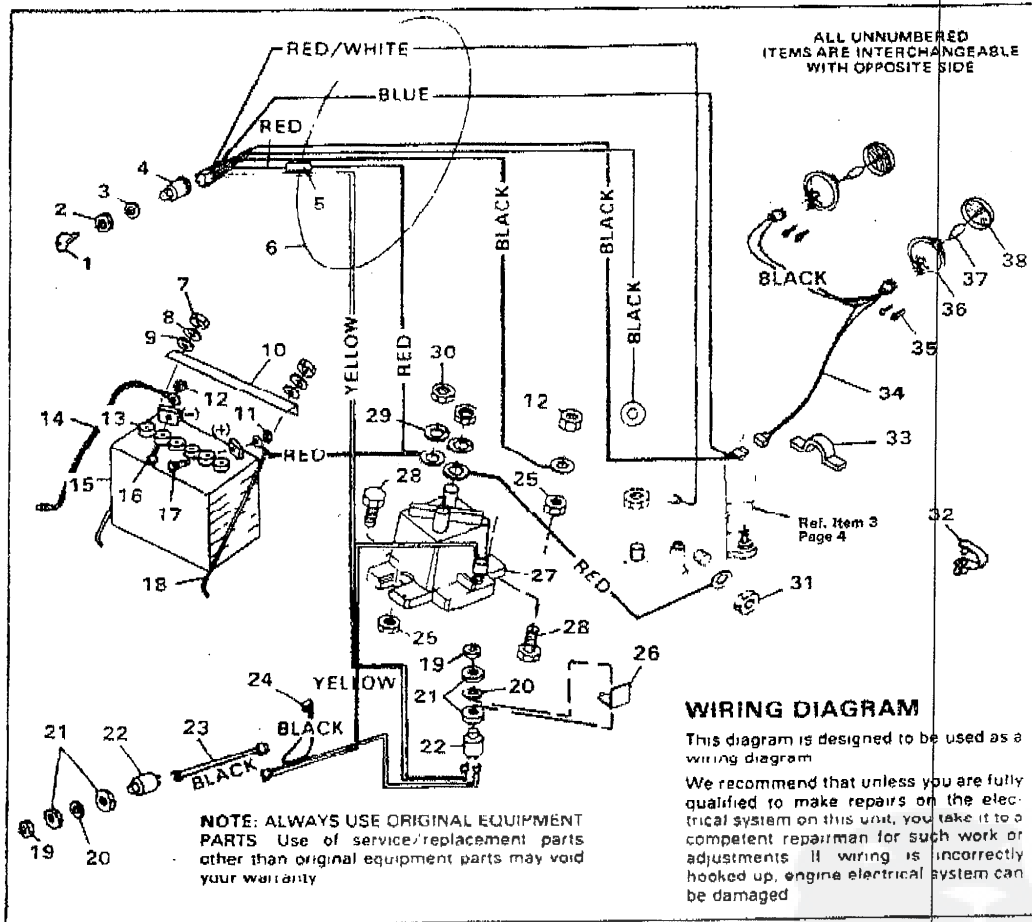

32" RIDING MOWER MODELS 3554-3900 & 3554-4800

Key No.	Part No.	Description	Key No.	Part No.	Description
1	49643	Key, Ignition	20	45878	Lockwasher (Lockout Switch Part)
2	48140	Locknut (Switch Part)	21	45877	Nut (Lockout Switch Part)
3	138557	Lockwasher (Switch Part)	22	41204	Switch, Lockout
4	52583	Switch, Ignition w/Keys	23	43038	Wire Assembly, Deck Switch
5	49211	Fuse	24	42071	Wire Assembly, By-Pass
6	55528	Wire Harness Assembly	25	9424215	Locknut, Hex, 1/4-20 Thd.
7	120375	Nut, Hex, 1/4-20 Thd.	26	49734	Bracket, Switch Mounting
8	120380	Lockwasher, Split	27	53716	Solenoid
9	120392	Flatwasher	28	187745	Screw, Hex Hd. 1/4-20 x 3/4 In.
10	56360	Bracket, Battery, Hold-Down	29	138485	Washer, Ghaekproof, 5/16 In.
11	271184	Nut, Keps, 1/4-18 Thd.	30	120368	Locknut, Hex, 5/16-24 Thd.
12	271172	Nut, Keps, 1/4-20 Thd.	31		Engine Part
13	40892	Cap. Battery	32	54898	Retainer, Wire
14	55511	Ground Wire	33	41482	Wire Clip, Press
15	52936	Battery	34	56189	Lead Wire, Headlight
16	126203	Carriage Bolt, 1/4-20 x 3/4 In.	35	50668	Screw, Hex Wa. Tap, No. 10-14 x 1/2 In.
17	126216	Carriage Bolt, 5/16-18 x 3/4 In.	36	52571	Bezel, Headlight
18	40234	Battery Rod	37	52572	Bulb, Headlight
19	56635	Nut, Hex	38	52670	Lens, Headlight