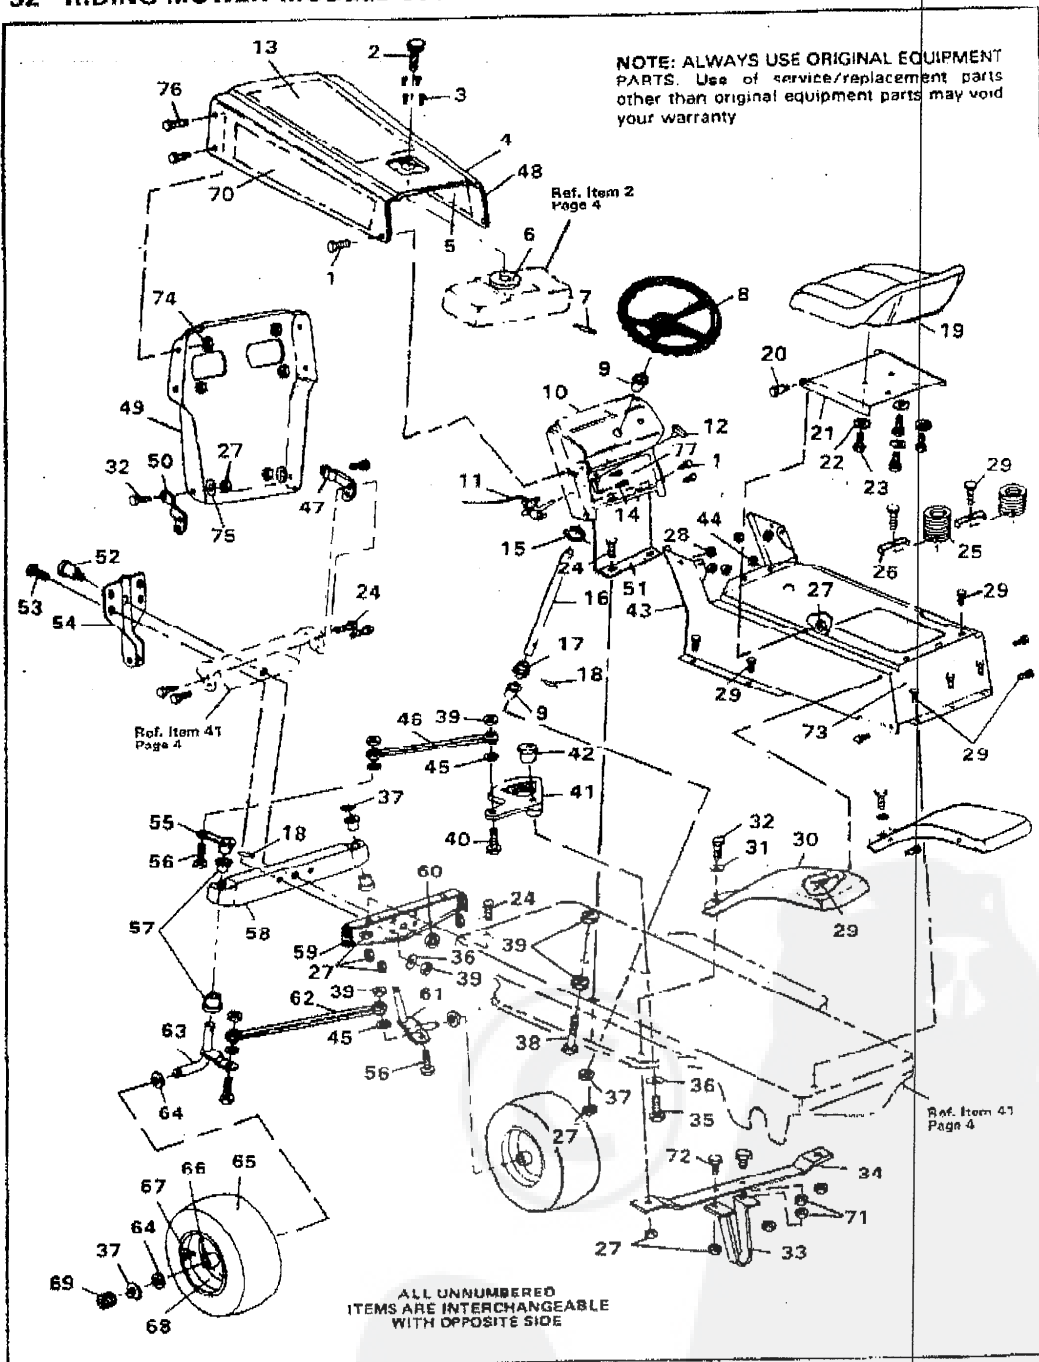

32" RIDING MOWER MODELS 3554-3900 & 3554-4800

32" RIDING MOWER MODELS 3554-3900 & 3554-4800

Key No.	Part No.	Description	Key No.	Part No.	Description
1	274672	Screw, Hex Hd, ¼-20 x ½ In.	39	9413534	Locknut, ¾-16 Thd.
2	50988	Gas Gauge	40	120918	Screw, Hex Hd, ¾-16 x 1½ In.
3	49050	Screw, Plastite, ¼-10 x ¾ In.	41	44010	Sector Gear
4	49615	Hood	42	44011	Shoulder Bolt, Sector Gear
5	55932	Foam Pad, Hood, R.H.	43	56226	Console Assembly
6	54885	Pad, Vibration	44	9424215	Locknut, Hex, ¼-20 Thd.
7	456836	Spring Pin, ¼ x 2¼ In.	45	120382	Lockwasher, Split, ¾ In.
8	55633	Steering Wheel	46	55513	Drag Link Assembly
9	54902	Bearing, Steering	47	49040	Bracket, Grille Support, R.H.
10	55564	Dash Assembly	48	45608	Edging, Hood
11	50117	Lever, Throttle Control	49	56672	Grille
12	39486	Knob, Throttle Control Lever	50	49041	Bracket, Grille Support, L.H.
13	55930	Foam Pad, Hood, Top	51	55537	Bulkhead, Console
14	35287	Screw, Taptite, No. 8-32 x ¾ In.	52	50720	Shoulder Bolt, Axle Pivot
15	39492	Retaining Ring	53	122201	Screw, Hex Hd, ¾-16 x 2¾ In.
16	44008	Shaft, Steering	54	56261	Bracket, Deck Hanger
17	44009	Pinion Gear	55	49447	Arm, Steering
18	464505	Roll Pin	56	122145	Screw, Hex Hd, ¾-16 x 1¼ In.
19	52656	Seat	57	50546	Bearing, Spindle
20	20507	Shoulder Bolt	58	56400	Front Axle Assembly
21	56196	Seat Bracket	59	56362	Bracket, Front Axle Support
22	120638	Lockwasher, Split, 5/16 In.	60	274654	Locknut, Hex, ¼-20 Thd.
23	120834	Screw, Hex Hd, 5/16-18 x 1½ In.	61	55870	Spindle, Right
24	120228	Screw, Hex Hd, 5/16-18 x ¾ In.	62	55512	Tie Rod
25	56220	Spring, Seat	63	55869	Spindle, Left
26	56060	Clip, Seat Spring	64	542	Flatwasher, ¾ In.
27	9413447	Locknut, Hex, 3/16-18 Thd.	65	41096	Tire
28	51335	Locknut, Wide Flange, ¼-20 Thd.	66	39979	Bearing
29	995346	Screw, Taptite, ¼-20 x ½ In.	67	24167	Valve Stem
30	43970	Fender	68	39937	Wheel w/Bearing
31	445363	Flatwasher, 5/16 In.	69	40394	Hub Cap
32	122017	Screw, Hex Hd, 5/16-18 x 1 In.	70	55931	Foam Pad, Hood, L.H.
33	44500	Bracket, Deck Guide	71	120377	Nut, Hex, ¾-16 Thd.
34	43964	Bracket, Deck Guide Support	72	122040	Screw, Hex Hd, 5/16-18 x 1½ In.
35	39573	Screw, Hex Hd, Lock, ¾-24 x 1 In.	73	56235	Cover, Console, Rear
36	2483	Spring Washer	74	50352	Locknut, Flange, ¼-20 Thd.
37	36625	"E" Ring	75	120386	Flatwasher, 5/16 In.
38	49930	Upstop Bolt	76	273243	Screw, Hex Hd, ¼-20 x ¾ In.
			77	70398	Decal, Dash, Lower (3554-3900)