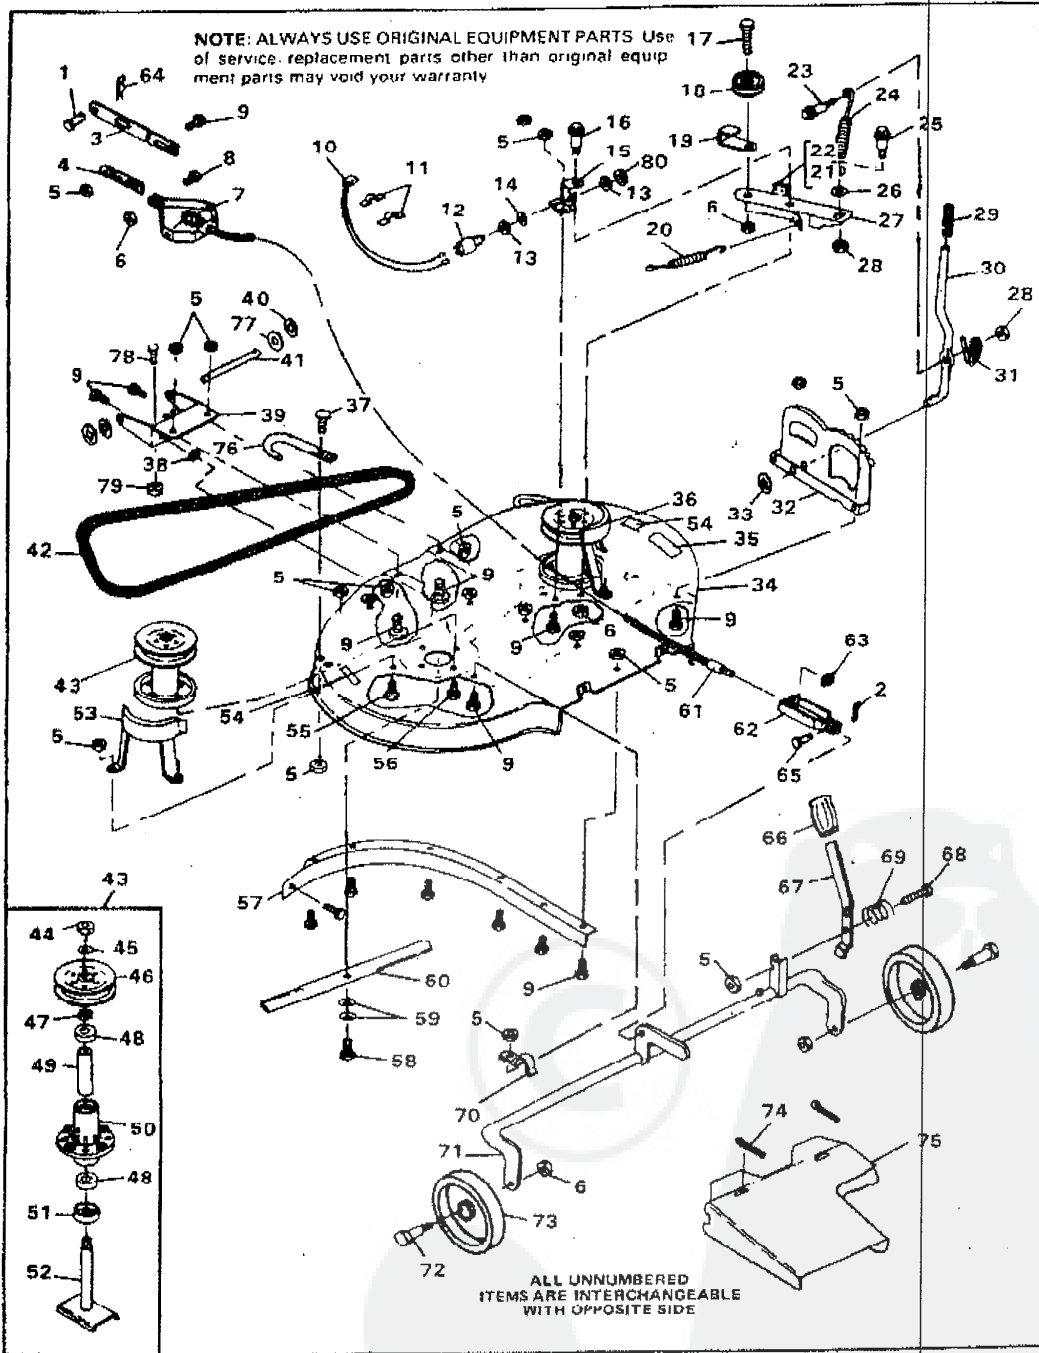

32" RIDING MOWER MODELS 3554-3900 & 3554-4800

32" RIDING MOWER MODELS 3554-3900 & 3554-4800

Key No.	Part No.	Description	Key No.	Part No.	Description
1	47816	Pull Pin	41	55724	Pin, Pivot
2	8280	Hairpin Cotter	42	47390	V-Belt
3	49059	Bar Hitch	43	56283	†Quill Assy. (Incl. Nos. 44-52
4	49058	Lock Bracket	44	51445	Locknut, Flange
5	9413447	Locknut, 5/16-18 Thd.	45	56365	Flatwasher
6	9413534	Locknut, 3/8-16 Thd.	46	56391	Pulley
7	50613	Pivot Bracket	47	56280	Spacer
8	120918	Screw, Hex Hd, 3/8-16 x 1 1/2 In.	48	49662	Bearing
9	120228	Screw, Hex Hd, 5/16-18 x 3/8 In.	49	50818	Spacer, Tube
10	43038	Assembly	50	55547	Quill
11	41482	Clip, Press	51	50616	Dust Shield
12	41204	Switch, Lockout	52	56623	Saddle and Shaft Assembly
13	45877	Nut (Lockout Switch Part)	53	47353	Cover, Pulley, L.H.
14	45878	Lockwasher (Lockout Switch Part)	54	68746	Decal, Caution
15	47517	Bracket, Idler Arm	55	122017	Screw Hex Hd, 5/16-18 x 1 In.
16	47516	Shoulder Bolt	56	50634	Screw, Tapitite, 5/16-18 x 3/8 In.
17	122168	Screw, Hex Hd, 3/8-16 x 1 3/4 In.	57	47354	Baffle, L.H.
18	52694	Pulley, Idler	58	39573	Screw, Hex Hd, 3/8-24 x 1 In.
19	52695	Belt Retainer	59	2483	Formed Washer
20	35410	Spring	60	56820	Blade, 16 In.
21	41601	Rivet, Brake Pad	61	55880	Lift Cable
22	41471	Brake Pad	62	39404	Clevis, Lift Cable
23	53696	Shoulder Bolt	63	120372	Nut, Square, 1/4-20 Thd.
24	47357	Spring, Clutch Lever	64	58180	Hairpin Cotter
25	46563	Shoulder Bolt	65	39522	Pin, Clevis
26	120392	Flatwasher, 9/32 In.	66	20250	Hand Grip
27	53055	Idler Arm Assy. (Incl. Nos. 21 & 22)	67	49131	Lever, Height Adjustment
28	9424215	Locknut, 1/4-20 Thd.	68	120696	Screw, Hex Hd, 5/16-18 x 2 1/4 In.
29	46478	Grip, Clutch Lever	69	53246	Spring
30	53693	Lever, Clutch	70	51985	Support, Pivot Tube
31	46561	Spring, Clutch Lever	71	54606	Pivot Tube Assembly
32	53247	Quadrant	72	23763	Wheel Axle
33	53697	Push Nut	73	52584	Wheel Assy., Deck
34	51948	Mower Deck	74	120123	Pin, Cotter, 1/4 x 1 1/4 In.
35	68750	Decal, Height Adjust	75	54528	Chute Extension
36	47352	Cover, Pulley, R.H.	76	51921	Skid
37	122007	Screw, Hex Hd, 5/16-18 x 3/4 In.	77	996425	Flatwasher
38	996416	Flatwasher, 3/8 In.	78	55666	Screw, Mach, 1/4-20 x 5/8 In.
39	48676	Lift Support, Plate Assembly	79	271172	Keps Nut, 1/4-20 Thd.
40	20864	"E" Ring	80	56635	Nut, Hex