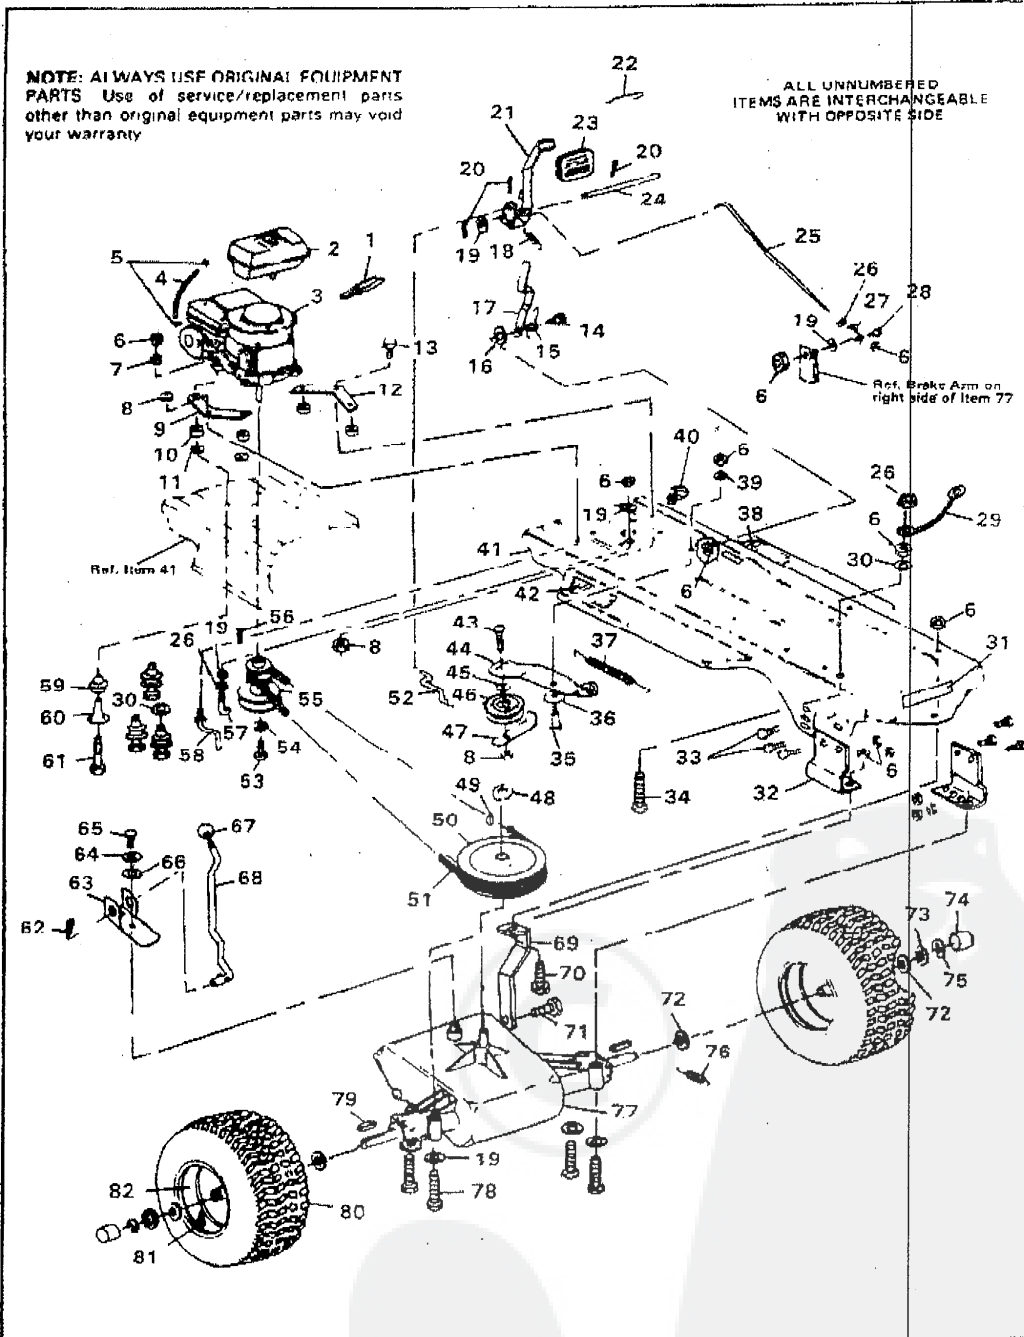

32" RIDING MOWER MODELS 3554-3900 & 3554-4800

NOTE: ALWAYS USE ORIGINAL EQUIPMENT PARTS Use of service/replacement parts other than original equipment parts may void your warranty

ALL UNNUMBERED ITEMS ARE INTERCHANGEABLE WITH OPPOSITE SIDE

32" RIDING MOWER MODELS 3554-3900 & 3554-4800

ALWAYS GIVE THE FOLLOWING INFORMATION WHEN ORDERING REPAIR PARTS:
1. The PART NUMBER, 2. The PART NAME, 3. QUANTITY DESIRED, 4. The MODEL NUMBER (As shown on Model Plate)
SEND PART ORDERS AS PER INSTRUCTIONS ON THE FRONT PAGE
YOUR UNIT IS RIGHT HAND (RH) OR LEFT HAND (LH) AS YOU STAND BEHIND IT.
DO NOT USE KEY NUMBERS WHEN ORDERING REPAIR PARTS, ALWAYS USE PART NUMBERS.
All replacement parts will be supplied in current production colors or in a neutral color.
A handling fee is applicable to small parts orders.

Key No.	Part No.	Description	Key No.	Part No.	Description
1	54873	Trough, Oil Drain	44	53762	Idler Arm
2	48812	Gas Tank	46	274517	Flatwasher, 25/64 In.
3	Engine	§See Footnote Below	46	35374	Pulley, Idler
4	48049	Gas Line	47	39559	Belt Retainer
5	41008	Clip, Gas Line	48	22053	Retaining Ring
6	9413447	Locknut, Hex 5/16-18 Thd.	49	3021	Key, Woodruff, No. 606
7	120638	Lockwasher, Split, 5/16 In.	50	55520	Pulley, Transaxle
8	9413534	Locknut, Hex, 3/8-16 Thd.	51	64758	V-Belt
9	43955	Vibration Bracket, L.H.	52	43980	Rod, Clutch
10	44015	Mount, Upper	53	123567	Screw, Hex Hd, 7/16-20 x 1 In.
11	138547	Washer, Shakeproof	54	120383	Lockwasher, Split, 7/16 In.
12	43954	Vibration Bracket, R.H.	55	55795	Pulley, Engine
13	180120	Screw, Hex Hd, 5/16 x 3/4 In.	56	33200	Key, Engine Pulley
14	40974	Shoulder Bolt, Parking Brake	57	49896	Belt Guide, Trans. Drive Belt
15	43968	Spring, Parking Brake	58	50653	Belt Guide, Blade Drive
16	32327	Wave Washer	59	44016	Mount, Lower
17	50980	Arm, Parking Brake	60	42273	Sleeve
18	50562	Spring, Clutch Pedal	61	180112	Screw, Hex Hd, 5/16-18 x 2 3/4 In.
19	120386	Flatwasher, 1/4 In.	62	137185	Pin, Cotter, 1/8 x 1 In.
20	121222	Pin, Cotter, 3/32 x 3/4 In.	63	56256	Shift Bracket
21	55722	Brake Pedal Assembly	64	54569	Washer, 1/4 In.
22	55025	Retainer, Brake Pad	65	56255	Screw, Nylock, 1/4-28 x 3/4 In.
23	53979	Rubber Pad, Brake Pedal	66	50618	Washer, 1/2 In.
24	43956	Shaft, Brake-Clutch Pedal	67	65514	Knob, Gear Shift
25	54715	Rod, Brake	68	55526	Shift Lever
26	271184	Nut, Hex, Keys, 5/16-18 Thd.	69	54713	Bracket, Stabilizer
27	54723	Bracket, Brake Rod	70	122007	Screw, Hex Hd, 5/16-18 x 3/4 In.
28	20507	Shoulder Bolt	71	35498	Screw, Hex Wdr, Tap, 5/16-18 x 1/4 In.
29	55511	Ground Wire	72	642	Flatwasher
30	138485	Washer, Shakeproof	73	42815	Flatwasher
31	68746	Decal, Caution	74	40394	Hub Cap
32	53768	Bracket, Axle	75	36825	"E" Ring
33	120228	Screw, Hex Hd, 5/16-18 x 3/4 In.	76	35410	Spring, Brake Return
34	122017	Screw, Hex Hd, 5/16-18 x 1 1/4 In.	77	Transaxle	†See also 3 speed Model 900
35	41890	Shoulder Bolt	78	122077	Screw, Hex Hd, 5/16-18 x 2 1/2 In.
36	4107	Washer	79	39528	Key, 3/16 x 3/16 x 2 1/2 In.
37	49276	Spring, Main Drive	80	42091	Tire
38	54618	Foot Pad, Right	81	24167	Valve Stem
39	45602	Washer	82	36182	Wheel
40	54000	Retainer, Wire	83	62836	Operator's Manual (Not Illust.)
41	54749	Main Frame	84	62896	Parts Manual (Not Illust.)
42	54955	Foot Pad, Left			
43	45892	Carriage Bolt, 3/8-16 x 1 1/2 In.