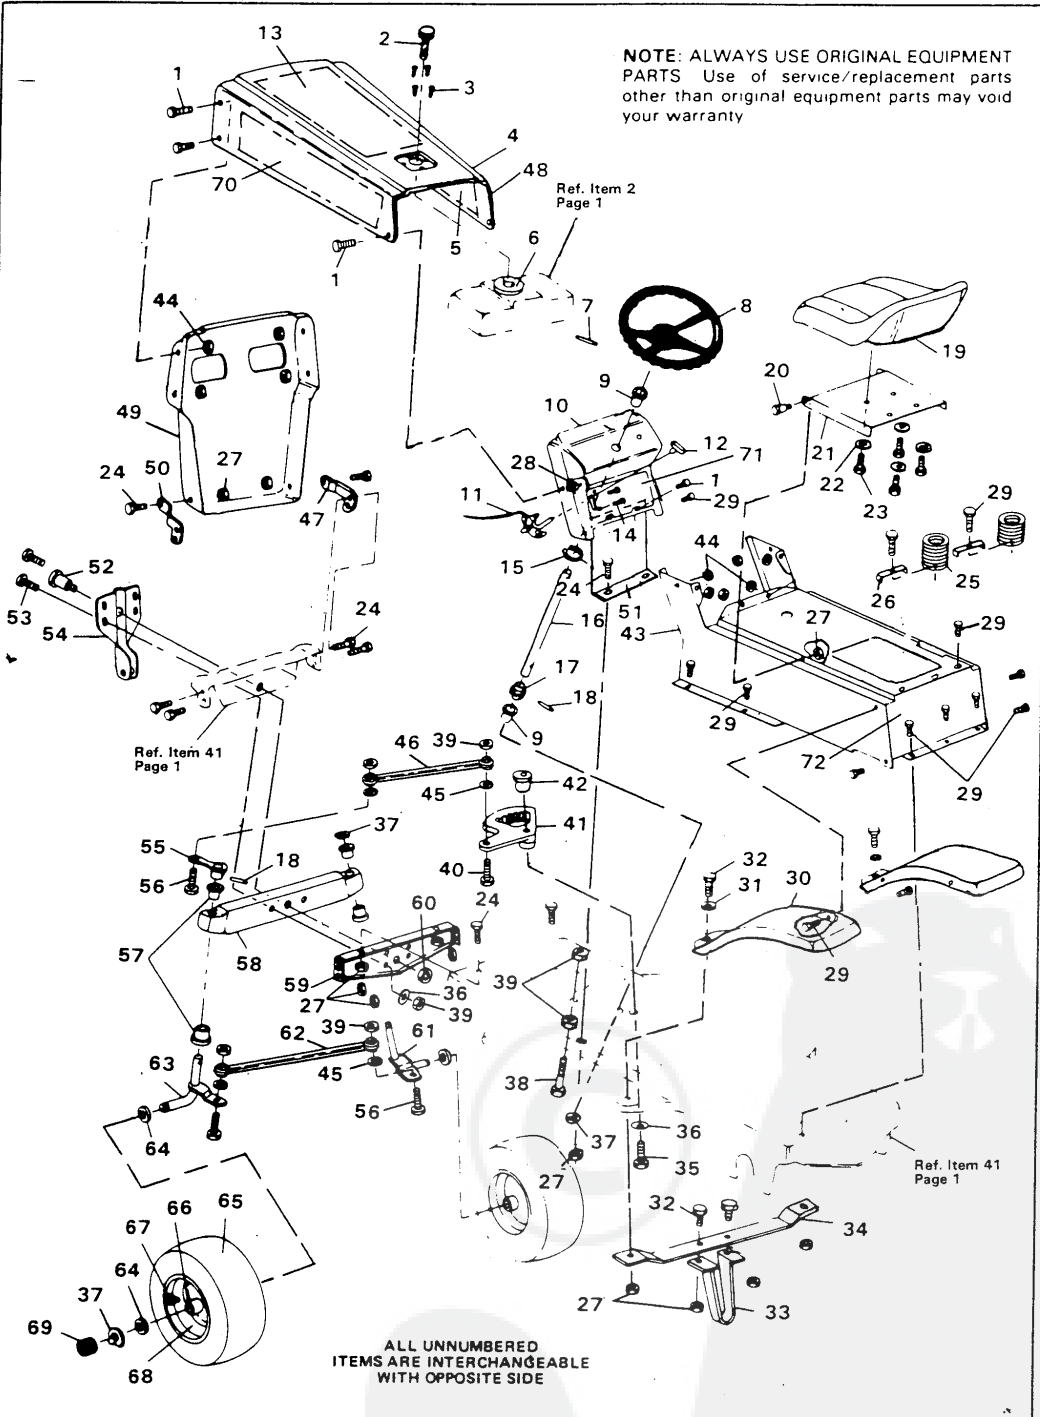

30" RIDING MOWER MODEL 3554-4200

NOTE: ALWAYS USE ORIGINAL EQUIPMENT PARTS. Use of service/replacement parts other than original equipment parts may void your warranty.

30" RIDING MOWER MODEL 3554-4200

Key No.	Part No.	Description
1	274672	Screw, Hex Hd, ¼-20 x ¾ In.
2	50988	Gas Gauge
3	49050	Screw, Plastite, ¼-10 x ¾ In.
4	49615	Hood
5	55932	Foam Pad, Hood, R.H.
6	54885	Pad, Vibration
7	456836	Spring Pin, ¼ x 2¼In.
8	55633	Steering Wheel
9	54902	Bearing, Steering
10	52643	Dash Assembly
11	50117	Lever, Throttle Control
12	39486	Knob, Throttle Control Lever
13	55930	Foam Pad, Hood, Top
14	35287	Screw, Taptite, No. 8-32 x ¾ In.
15	39492	g Ring
16	44008	Shaft, Steering
17	44009	Pinion Gear
18	454565	Roll Pin
19	52656	Seat
20	20507	Shoulder Bolt
21	56196	Seat Bracket
22	120638	Lockwasher, Split, 5/16 In.
23	120834	Screw, Hex Hd, 5/16-18 x 1½ In.
24	120228	Screw, hex Hd, 5/16-18 x ¾ In.
25	56220	Spring, Seat
26	56060	Clip, Seat Spring
27	9413447	Locknut, Hex, 3/16-18 Thd.
28	56204	Speed Nut
29	995346	Screw, Taptite, ¼-20 x ½ In.
30	43970	Fender
31	446363	Flatwasher, 5/16 In.
32	122017	Screw, Hex Hd, 5/16-18 x 1 In.
33	44500	Bracket, Deck Guide
34	43964	Bracket, Deck Guide Support
35	39573	Screw, Hex Hd, Lock, ¾-24 x 1 In.
36	2483	Spring Washer
37	36625	"E" Ring

Key No.	Part No.	Description
38	56599	Upstop Bolt
39	9413534	Locknut, ¾-16 Thd.
40	120918	Screw, Hex Hd, ¾-16 x 1½ In.
41	44010	Sector Gear
42	44011	Shoulder Bolt, Sector Gear
43	56226	Console Assembly
44	9424215	Locknut, Hex, ¼-20 Thd.
45	120382	Lockwasher, Split, ¾ In.
46	55513	Drag Link Assembly
47	49040	Bracket, Grille Support, R.H.
48	47453	Edging, Hood
49	53678	Grille
50	49041	Bracket, Grille Support, L.H.
51	55537	Bulkhead, Console
52	50720	Shoulder Bolt Axle Pivot
53	122201	Screw, Hex Hd, ¾-16 x 2¾ In.
54	56261	Bracket, Deck Hanger
55	49447	Arm, Steering
56	122145	Screw, Hex Hd, ¾-16 x 1¼ In.
57	50546	Bearing, Spindle
58	56400	Front Axle Assembly
59	56362	Bracket, Front Axle Support
60	274654	Locknut, Hex, ¼-20 Thd.
61	55870	Spindle, Right
62	55512	Tie Rod
63	55869	Spindle, Left
64	642	Flatwasher, ¾ In.
65	41096	Tire
66	39979	Bearing
67	24167	Valve Stem
68	39937	Wheel w/Bearing
69	40394	Hub Cap
70	55931	Foam Pad, Hood, L.H.
71	70078	Decal, Lower Dash
72	56235	Cover, Console, Rear