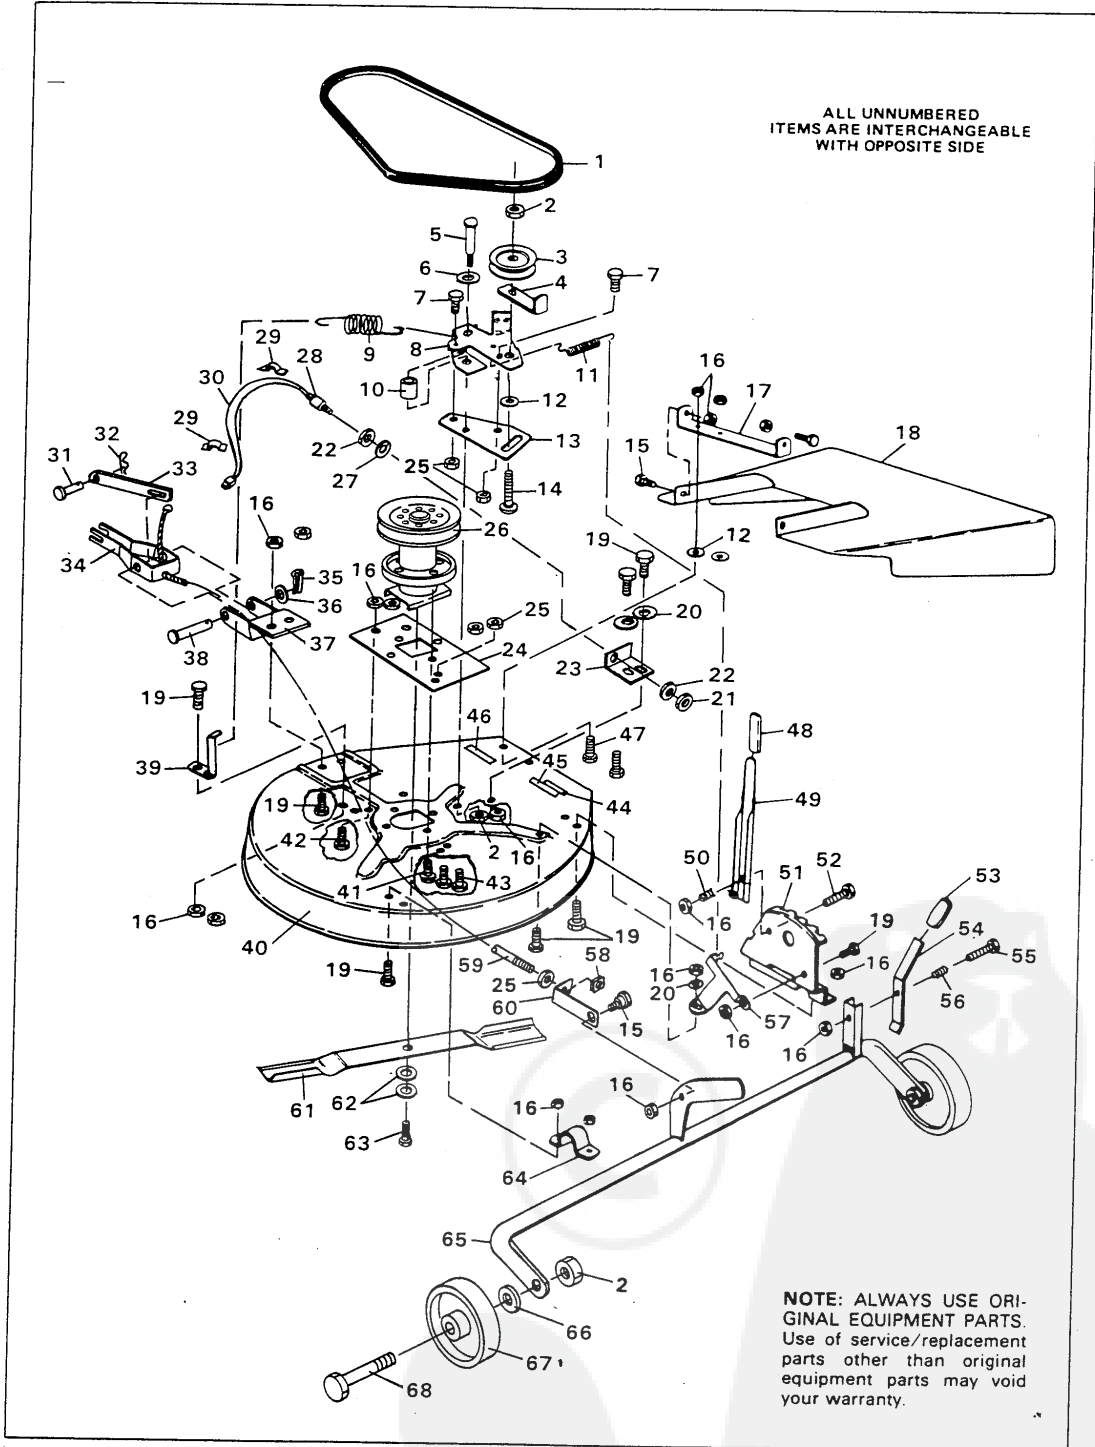

30" RIDING MOWER MODEL 3554-4200

30" RIDING MOWER MODEL 3554-4200

Key No.	Part No.	Description
1	56537	Belt
2	9413534	Locknut, 3/8-16 Thd.
3	39498	Pulley, Idler
4	43064	Belt Retainer
5	122194	Screw, Hex Hd, 3/8-16 x 2 1/2 In.
6	996416	Flatwasher
7	120854	Screw, Hex Hd, 1/4-20 x 3/8 In.
8	56515	Arm Assembly, Idler
9	35410	Spring, Brake
10	56598	Spacer
11	56525	Spring
12	996307	Flatwasher
13	56519	Plate, Adjustment
14	47889	Carriage Bolt, 3/8-16 x 2 In.
15	8482	Shoulder Bolt
16	9413447	Locknut, hex, 5/16-18 Thd.
17	41212	Bracket, Chute Deflector
18	42850	Chute Deflector
19	120228	Screw, Hex Hd, 5/16-18 x 3/8 In.
20	996407	Flatwasher
21	56635	Nut, Hex
22	45877	Locknut
23	56516	Bracket, Safety Switch
24	56645	Plate, Stiffening
25	9424215	Locknut, hex, 1/4-20 Thd.
26	45496	Quill Assembly
27	45878	Lockwasher
28	41204	Switch, Safety
29	41482	Wire Clip, Press
30	48851	Wire Assembly, Safety Switch
31	47816	Pull Pin
32	56180	Hairpin Cotter
33	56522	Hitch Bar
34	56524	Bracket, Pivot

Key No.	Part No.	Description
35	121224	Cotter Pin
36	996425	Flatwasher
37	56530	Bracket, Pivot
38	47817	Pin, Clevis
39	56448	Belt Guide
40	56663	Mower Deck
41	50634	Screw, Taptite, 5/16-18 x 3/8 In.
42	180077	Screw, Hex Hd, 5/16-18 x 3/4 In.
43	180020	Screw, Hex Hd, 1/4-20 x 3/4 In.
44	68901	Decal, Height Adjust
45	68900	Decal, Blade Engage
46	68902	Decal, Warning
47	122017	Screw, Hex Hd, 5/16-18 x 1 In.
48	55213	Grip, Hand
49	53780	Rod, Clutch
50	29170	Spring
51	53782	Quadrant, Height Adjust
52	122040	Screw, Hex Hd, 5/16-18 x 1 1/2 In.
53	53995	Grip, Hand
54	56621	Lever, Height Adjust
55	120696	Screw, Hex Hd, 5/16-18 x 2 1/4 In.
56	53246	Spring
57	53781	Brace, Quadrant
58	120375	Nut, Square, 1/4-20 Thd.
59	56520	Lift Cable Assembly
60	56597	Clevis, Lift Cable
61	44847	Blade, 30 In.
62	2483	Spring Washer
63	39573	Screw, Hex Hd, 3/8-24 x 1 In.
64	56517	Support, Pivot Tube
65	56529	Pivot Tube Assembly
66	274517	Flatwasher
67	56386	Wheel
68	23763	Shoulder Bolt

51-56528