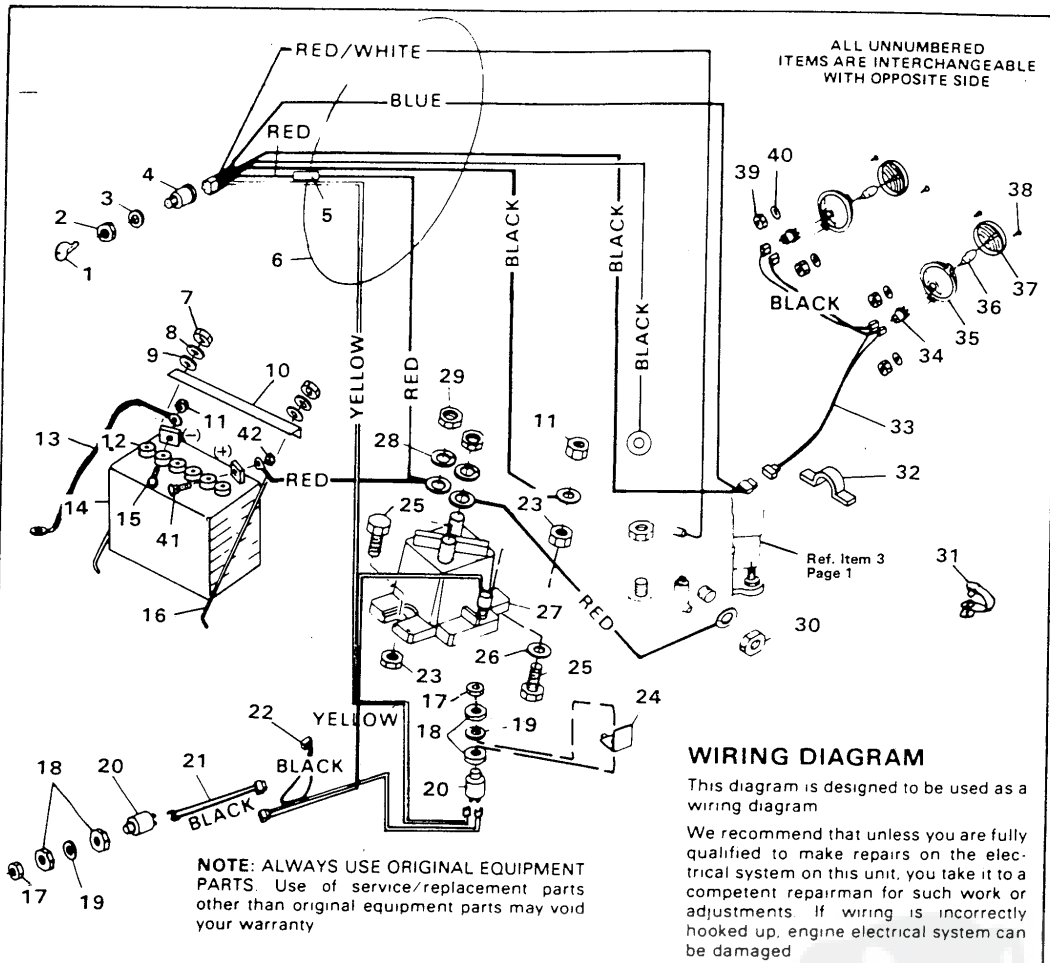

30" RIDING MOWER MODEL 3554-4200

WIRING DIAGRAM

This diagram is designed to be used as a wiring diagram

We recommend that unless you are fully qualified to make repairs on the electrical system on this unit, you take it to a competent repairman for such work or adjustments. If wiring is incorrectly hooked up, engine electrical system can be damaged.

Key No.	Part No.	Description	Key No.	Part No.	Description
1	49643	Key, Ignition	22	42071	Wire Assembly, By-Pass
2	48140	Locknut (Switch Part)	23	9424215	Locknut, hex, 1/4-20 Thd.
3	138557	Lockwasher (Switch Part)	24	49734	Bracket, Switch Mounting
4	52583	Switch, Ignition w/Keys	25	187745	Screw, Hex Hd, 1/4-20 x 3/4 In.
5	49211	Fuse	26	121753	Washer, Shakeproof, 1/4 In.
6	55528	Wire Harness Assembly	27	53716	Solenoid
7	120375	Nut, Hex, 1/4-20 Thd.	28	138485	Washer, Shakeproof, 5/16 In.
8	120380	Lockwasher, Split	29	120368	Locknut, Hex, 5/16-24 Thd.
9	120392	Flatwasher	30		Engine Part
10	56360	Bracket, Battery, Hold-Down	31	54888	Retainer, Wire
11	271172	Nut, Keps, 1/4-20 Thd.	32	41482	Wire Clip, Press
12	40892	Cap, Battery	33	56189	Lead Wire, Headlight
13	55511	Ground Wire	34	52573	Socket, Headlight
14	52936	Battery	35	52571	Bezel, Headlight
15	126203	Carriage Bolt, 1/4-20 x 5/8 In.	36	52572	Bulb, Headlight
16	40234	Battery Rod	37	52570	Lens, Headlight
17	56635	Nut, Hex	38	9423773	Screw, Hex Wa. Hd, No. 10-24 x 3/4 In.
18	45877	Nut (Lockout Switch Part)	39	271166	Nut, Keps, 10-24 Thd.
19	45878	Lockwasher (Lockout Switch Part)	40	9417373	Washer
20	41204	Switch, Lockout	41	126216	Carriage Bolt, 5/16-18 x 3/4 In.
21	48851	Wire Assembly, Deck Switch	42	271184	Nut, Keps, 5/16-18 Thd.