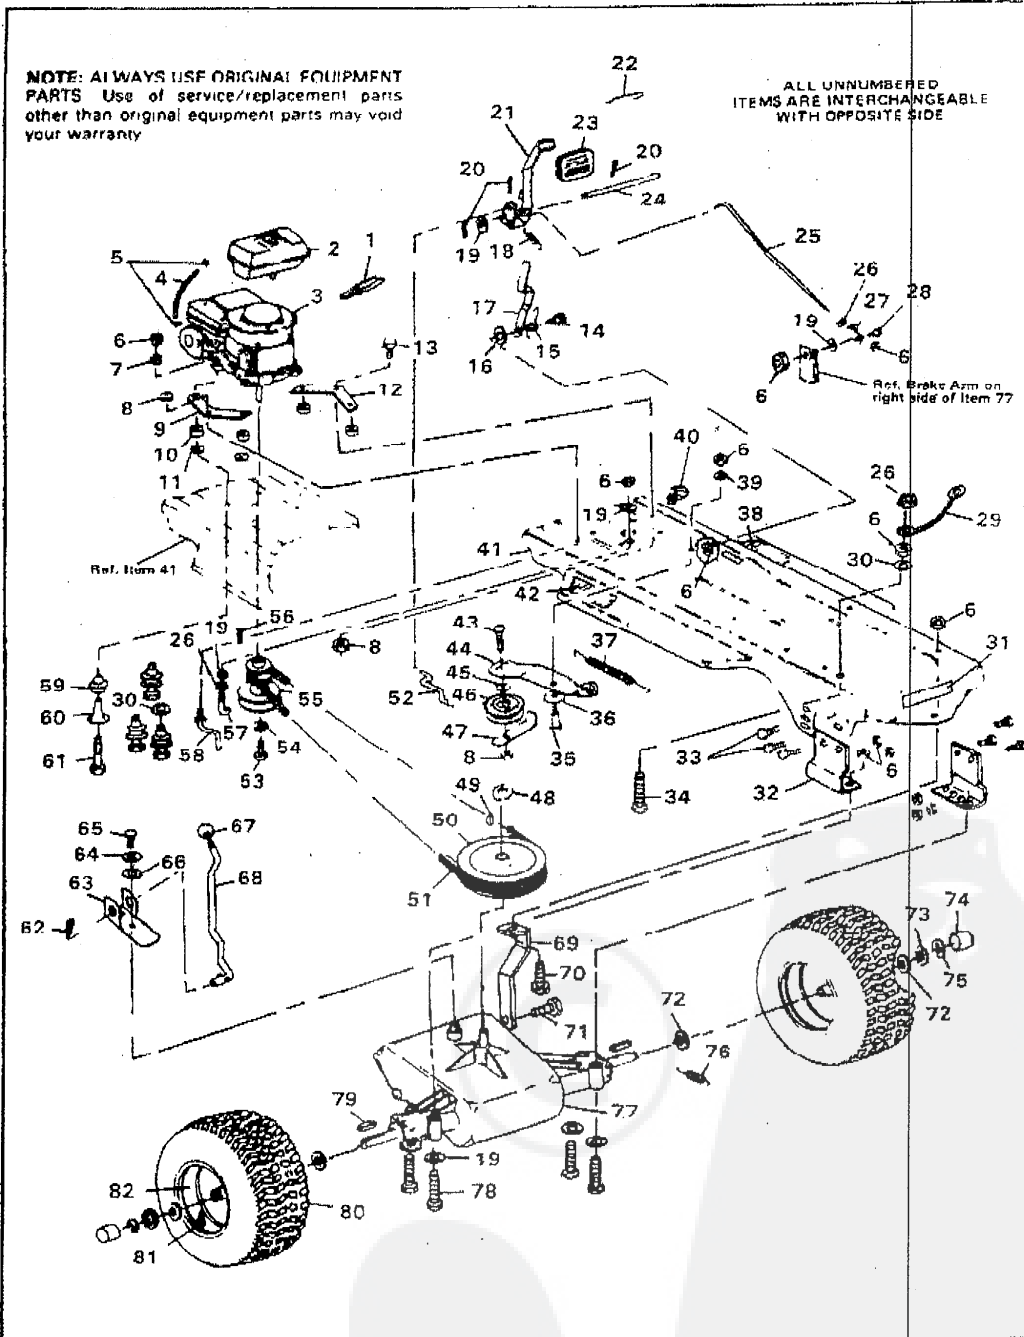

32" RIDING MOWER MODELS 3554-3900 & 3554-4800

NOTE: ALWAYS USE ORIGINAL EQUIPMENT PARTS Use of service/replacement parts other than original equipment parts may void your warranty

ALL UNNUMBERED ITEMS ARE INTERCHANGEABLE WITH OPPOSITE SIDE

32" RIDING MOWER MODELS 3554-3900 & 3554-4800

ALWAYS GIVE THE FOLLOWING INFORMATION WHEN ORDERING REPAIR PARTS:
1. The PART NUMBER, 2. The PART NAME, 3. QUANTITY DESIRED, 4. The MODEL NUMBER (As shown on Model Plate)
SEND PART ORDERS AS PER INSTRUCTIONS ON THE FRONT PAGE
YOUR UNIT IS RIGHT HAND (RH) OR LEFT HAND (LH) AS YOU STAND BEHIND IT.
DO NOT USE KEY NUMBERS WHEN ORDERING REPAIR PARTS, ALWAYS USE PART NUMBERS.
All replacement parts will be supplied in current production colors or in a neutral color.
A handling fee is applicable to small parts orders.

Key No.	Part No.	Description	Key No.	Part No.	Description
1	54873	Trough, Oil Drain	44	53762	Idler Arm
2	48812	Gas Tank	46	274517	Flatwasher, 25/64 In.
3	Engine	§See Footnote Below	46	35374	Pulley, Idler
4	48049	Gas Line	47	39559	Belt Retainer
5	41008	Clip, Gas Line	48	22053	Retaining Ring
6	9413447	Locknut, Hex 5/16-18 Thd.	49	3021	Key, Woodruff, No. 606
7	120638	Lockwasher, Split, 5/16 In.	50	55520	Pulley, Transaxle
8	9413534	Locknut, Hex, 3/8-16 Thd.	51	64758	V-Belt
9	43955	Vibration Bracket, L.H.	52	43980	Rod, Clutch
10	44015	Mount, Upper	53	123567	Screw, Hex Hd, 7/16-20 x 1 In.
11	138547	Washer, Shakeproof	54	120383	Lockwasher, Split, 7/16 In.
12	43954	Vibration Bracket, R.H.	55	55795	Pulley, Engine
13	180120	Screw, Hex Hd, 5/16 x 3/4 In.	56	33200	Key, Engine Pulley
14	40974	Shoulder Bolt, Parking Brake	57	49896	Belt Guide, Trans. Drive Belt
15	43968	Spring, Parking Brake	58	50653	Belt Guide, Blade Drive
16	32327	Wave Washer	59	44016	Mount, Lower
17	50980	Arm, Parking Brake	60	42273	Sleeve
18	50562	Spring, Clutch Pedal	61	180112	Screw, Hex Hd, 5/16-18 x 2 3/4 In.
19	120386	Flatwasher, 1/4 In.	62	137185	Pin, Cotter, 1/8 x 1 In.
20	121222	Pin, Cotter, 3/32 x 3/4 In.	63	56256	Shift Bracket
21	55722	Brake Pedal Assembly	64	54569	Washer, 1/4 In.
22	55025	Retainer, Brake Pad	65	56255	Screw, Nylock, 1/4-28 x 3/4 In.
23	53979	Rubber Pad, Brake Pedal	66	50618	Washer, 1/2 In.
24	43956	Shaft, Brake-Clutch Pedal	67	65514	Knob, Gear Shift
25	54715	Rod, Brake	68	55526	Shift Lever
26	271184	Nut, Hex, Keps, 5/16-18 Thd.	69	54713	Bracket, Stabilizer
27	54723	Bracket, Brake Rod	70	122007	Screw, Hex Hd, 5/16-18 x 3/4 In.
28	20507	Shoulder Bolt	71	35498	Screw, Hex Wdr, Tap, 5/16-18 x 1/4 In.
29	55511	Ground Wire	72	642	Flatwasher
30	138485	Washer, Shakeproof	73	42815	Flatwasher
31	68746	Decal, Caution	74	40394	Hub Cap
32	53768	Bracket, Axle	75	36825	"E" Ring
33	120228	Screw, Hex Hd, 5/16-18 x 3/4 In.	76	35410	Spring, Brake Return
34	122017	Screw, Hex Hd, 5/16-18 x 1 1/4 In.	77	Transaxle	†See also 3 speed Model 900
35	41890	Shoulder Bolt	78	122077	Screw, Hex Hd, 5/16-18 x 2 1/2 In.
36	4107	Washer	79	39528	Key, 3/16 x 3/16 x 2 1/2 In.
37	49276	Spring, Main Drive	80	42091	Tire
38	54618	Foot Pad, Right	81	24167	Valve Stem
39	45602	Washer	82	36182	Wheel
40	54000	Retainer, Wire	83	62836	Operator's Manual (Not Illust.)
41	54749	Main Frame	84	62896	Parts Manual (Not Illust.)
42	54955	Foot Pad, Left			
43	45892	Carriage Bolt, 3/8-16 x 1 1/2 In.