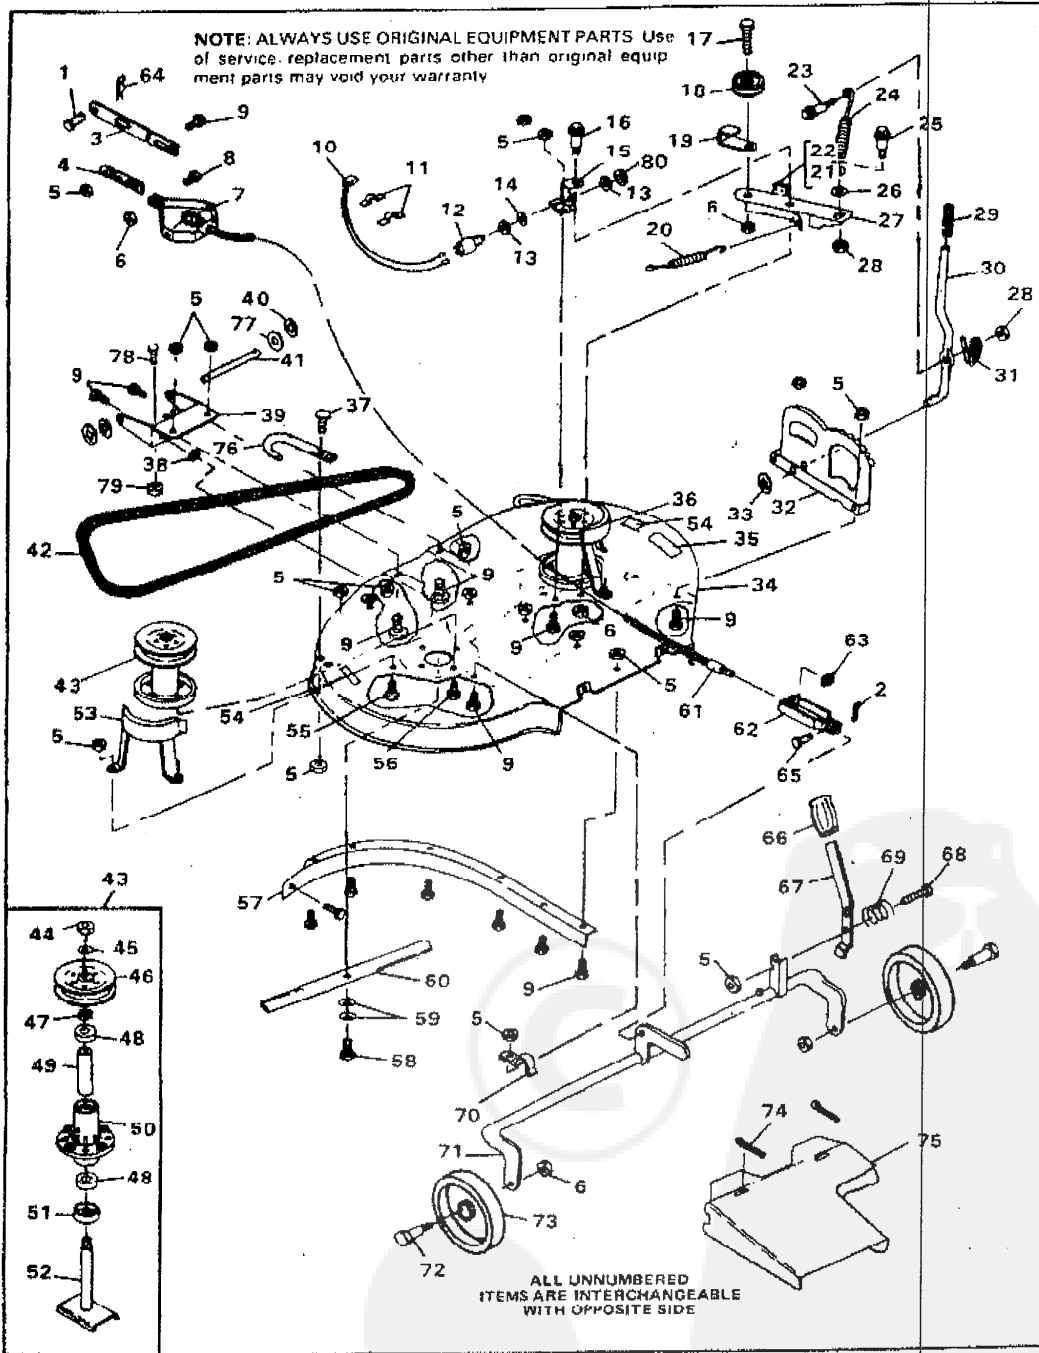

32" RIDING MOWER MODELS 3554-3900 & 3554-4800

32" RIDING MOWER MODELS 3554-3900 & 3554-4800

Key No.	Part No.	Description	Key No.	Part No.	Description
1	47816	Pull Pin	41	55724	Pin, Pivot
2	8280	Hairpin Cotter	42	47390	V-Belt
3	49059	Bar Hitch	43	56283	†Quill Assy. (Incl. Nos. 44-52
4	49058	Lock Bracket	44	51445	Locknut, Flange
5	9413447	Locknut, 5/16-18 Thd.	45	56365	Flatwasher
6	9413534	Locknut, 3/8-16 Thd.	46	56391	Pulley
7	50613	Pivot Bracket	47	56280	Spacer
8	120918	Screw, Hex Hd, 3/8-16 x 1 1/2 In.	48	49662	Bearing
9	120228	Screw, Hex Hd, 5/16-18 x 3/8 In.	49	50818	Spacer, Tube
10	43038	Assembly	50	55547	Quill
11	41482	Clip, Press	51	50616	Dust Shield
12	41204	Switch, Lockout	52	56623	Saddle and Shaft Assembly
13	45877	Nut (Lockout Switch Part)	53	47353	Cover, Pulley, L.H.
14	45878	Lockwasher (Lockout Switch Part)	54	68746	Decal, Caution
15	47517	Bracket, Idler Arm	55	122017	Screw Hex Hd, 5/16-18 x 1 In.
16	47516	Shoulder Bolt	56	50634	Screw, Tapitite, 5/16-18 x 3/8 In.
17	122168	Screw, Hex Hd, 3/8-16 x 1 3/4 In.	57	47354	Baffle, L.H.
18	52694	Pulley, Idler	58	39573	Screw, Hex Hd, 3/8-24 x 1 In.
19	52695	Belt Retainer	59	2483	Formed Washer
20	35410	Spring	60	56820	Blade, 16 In.
21	41601	Rivet, Brake Pad	61	55880	Lift Cable
22	41471	Brake Pad	62	39404	Clevis, Lift Cable
23	53696	Shoulder Bolt	63	120372	Nut, Square, 1/4-20 Thd.
24	47357	Spring, Clutch Lever	64	58180	Hairpin Cotter
25	46563	Shoulder Bolt	65	39522	Pin, Clevis
26	120392	Flatwasher, 9/32 In.	66	20250	Hand Grip
27	53055	Idler Arm Assy. (Incl. Nos. 21 & 22)	67	49131	Lever, Height Adjustment
28	9424215	Locknut, 1/4-20 Thd.	68	120696	Screw, Hex Hd, 5/16-18 x 2 1/4 In.
29	46478	Grip, Clutch Lever	69	53246	Spring
30	53693	Lever, Clutch	70	51985	Support, Pivot Tube
31	46561	Spring, Clutch Lever	71	54606	Pivot Tube Assembly
32	53247	Quadrant	72	23763	Wheel Axle
33	53697	Push Nut	73	52584	Wheel Assy., Deck
34	51948	Mower Deck	74	120123	Pin, Cotter, 1/4 x 1 1/4 In.
35	68750	Decal, Height Adjust	75	54528	Chute Extension
36	47352	Cover, Pulley, R.H.	76	51921	Skid
37	122007	Screw, Hex Hd, 5/16-18 x 3/4 In.	77	996425	Flatwasher
38	996416	Flatwasher, 3/8 In.	78	55686	Screw, Mach, 1/4-20 x 3/8 In.
39	48676	Lift Support, Plate Assembly	79	271172	Keps Nut, 1/4-20 Thd.
40	20864	"E" Ring	80	56635	Nut, Hex