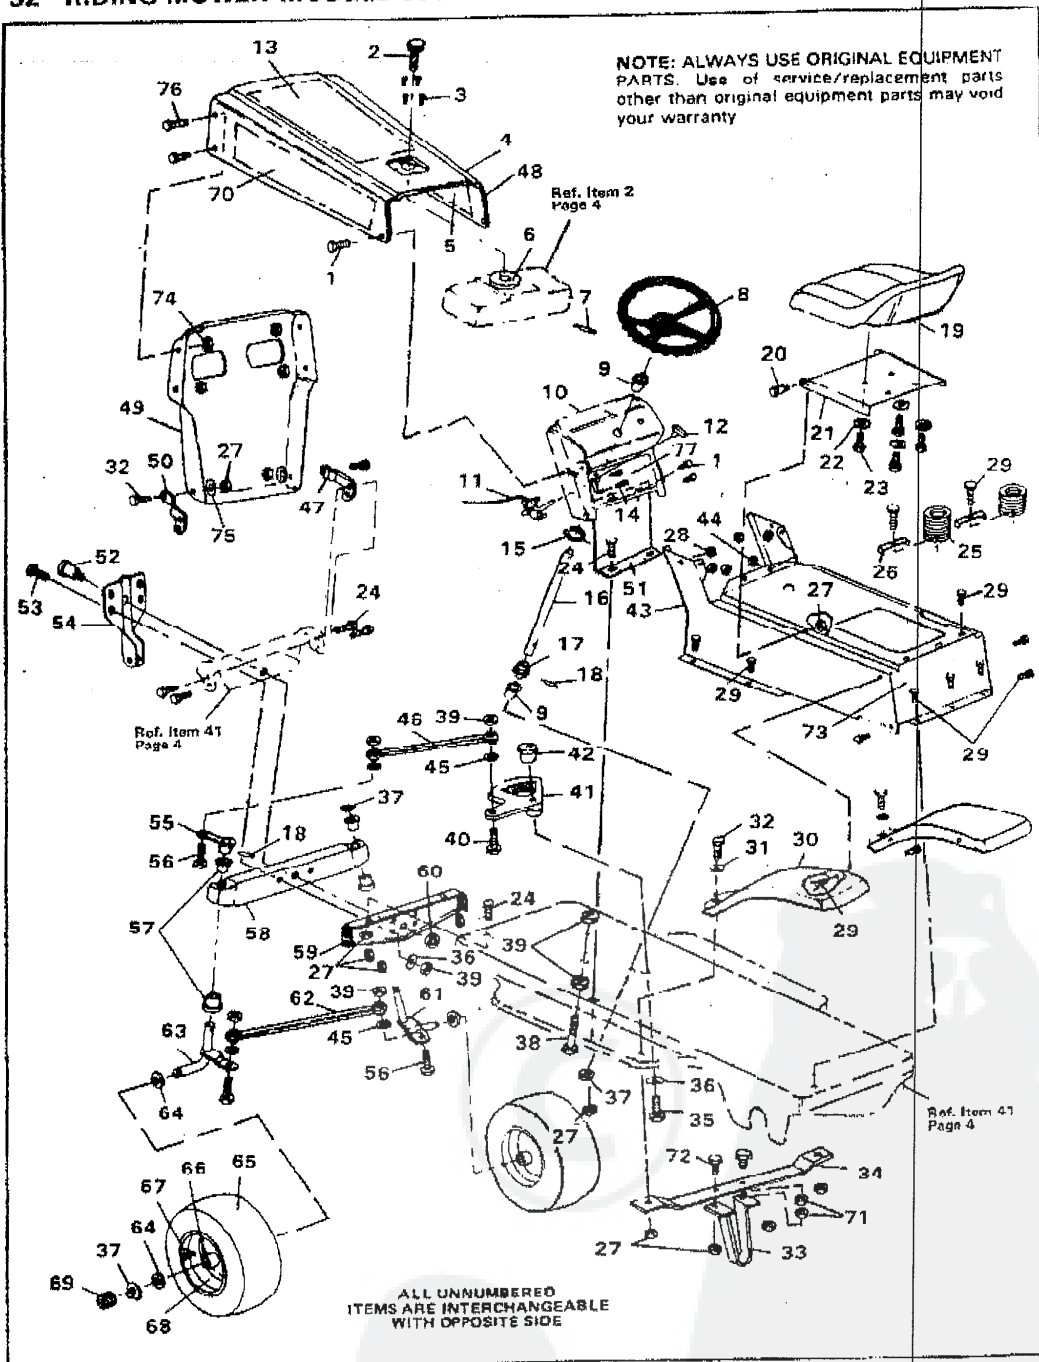

32" RIDING MOWER MODELS 3554-3900 & 3554-4800

32" RIDING MOWER MODELS 3554-3900 & 3554-4800

Key No.	Part No.	Description	Key No.	Part No.	Description
1	274672	Screw, Hex Hd, ¼-20 x ⅝ In.	39	9413534	Locknut, ¾-16 Thd.
2	50988	Gas Gauge	40	120918	Screw, Hex Hd, ¾-16 x 1½ In.
3	49050	Screw, Plastite, ¼-10 x ¾ In.	41	44010	Sector Gear
4	49615	Hood	42	44011	Shoulder Bolt, Sector Gear
5	55932	Foam Pad, Hood, R.H.	43	56226	Console Assembly
6	54885	Pad, Vibration	44	9424215	Locknut, Hex, ¼-20 Thd.
7	456836	Spring Pin, ¼ x 2¼ In.	45	120382	Lockwasher, Split, ⅝ In.
8	55633	Steering Wheel	46	55513	Drag Link Assembly
9	54902	Bearing, Steering	47	49040	Bracket, Grille Support, R.H.
10	55564	Dash Assembly	48	45608	Edging, Hood
11	50117	Lever, Throttle Control	49	56672	Grille
12	39486	Knob, Throttle Control Lever	50	49041	Bracket, Grille Support, L.H.
13	55930	Foam Pad, Hood, Top	51	55537	Bulkhead, Console
14	35287	Screw, Taptite, No. 8-32 x ⅜ In.	52	50720	Shoulder Bolt, Axle Pivot
15	39492	Retaining Ring	53	122201	Screw, Hex Hd, ¾-16 x 2¾ In.
16	44008	Shaft, Steering	54	56261	Bracket, Deck Hanger
17	44009	Pinion Gear	55	49447	Arm, Steering
18	464505	Roll Pin	56	122145	Screw, Hex Hd, ¾-16 x 1¼ In.
19	52656	Seat	57	50546	Bearing, Spindle
20	20507	Shoulder Bolt	58	56400	Front Axle Assembly
21	56196	Seat Bracket	59	56362	Bracket, Front Axle Support
22	120638	Lockwasher, Split, 5/16 In.	60	274654	Locknut, Hex, ¼-20 Thd.
23	120834	Screw, Hex Hd, 5/16-18 x 1½ In.	61	55870	Spindle, Right
24	120228	Screw, Hex Hd, 5/16-18 x ⅝ In.	62	55512	Tie Rod
25	56220	Spring, Seat	63	55869	Spindle, Left
26	56060	Clip, Seat Spring	64	542	Flatwasher, ¾ In.
27	9413447	Locknut, Hex, 3/16-18 Thd.	65	41096	Tire
28	51335	Locknut, Wide Flange, ¼-20 Thd.	66	39979	Bearing
29	995346	Screw, Taptite, ¼-20 x ½ In.	67	24167	Valve Stem
30	43970	Fender	68	39937	Wheel w/Bearing
31	445363	Flatwasher, 5/16 In.	69	40394	Hub Cap
32	122017	Screw, Hex Hd, 5/16-18 x 1 In.	70	55931	Foam Pad, Hood, L.H.
33	44500	Bracket, Deck Guide	71	120377	Nut, Hex, ¾-16 Thd.
34	43964	Bracket, Deck Guide Support	72	122040	Screw, Hex Hd, 5/16-18 x 1½ In.
35	39573	Screw, Hex Hd, Lock, ⅜-24 x 1 In.	73	56235	Cover, Console, Rear
36	2483	Spring Washer	74	50352	Locknut, Flange, ¼-20 Thd.
37	36625	"E" Ring	75	120386	Flatwasher, 5/16 In.
38	49930	Upstop Bolt	76	273243	Screw, Hex Hd, ¼-20 x ⅝ In.
			77	70398	Decal, Dash, Lower (3554-3900)