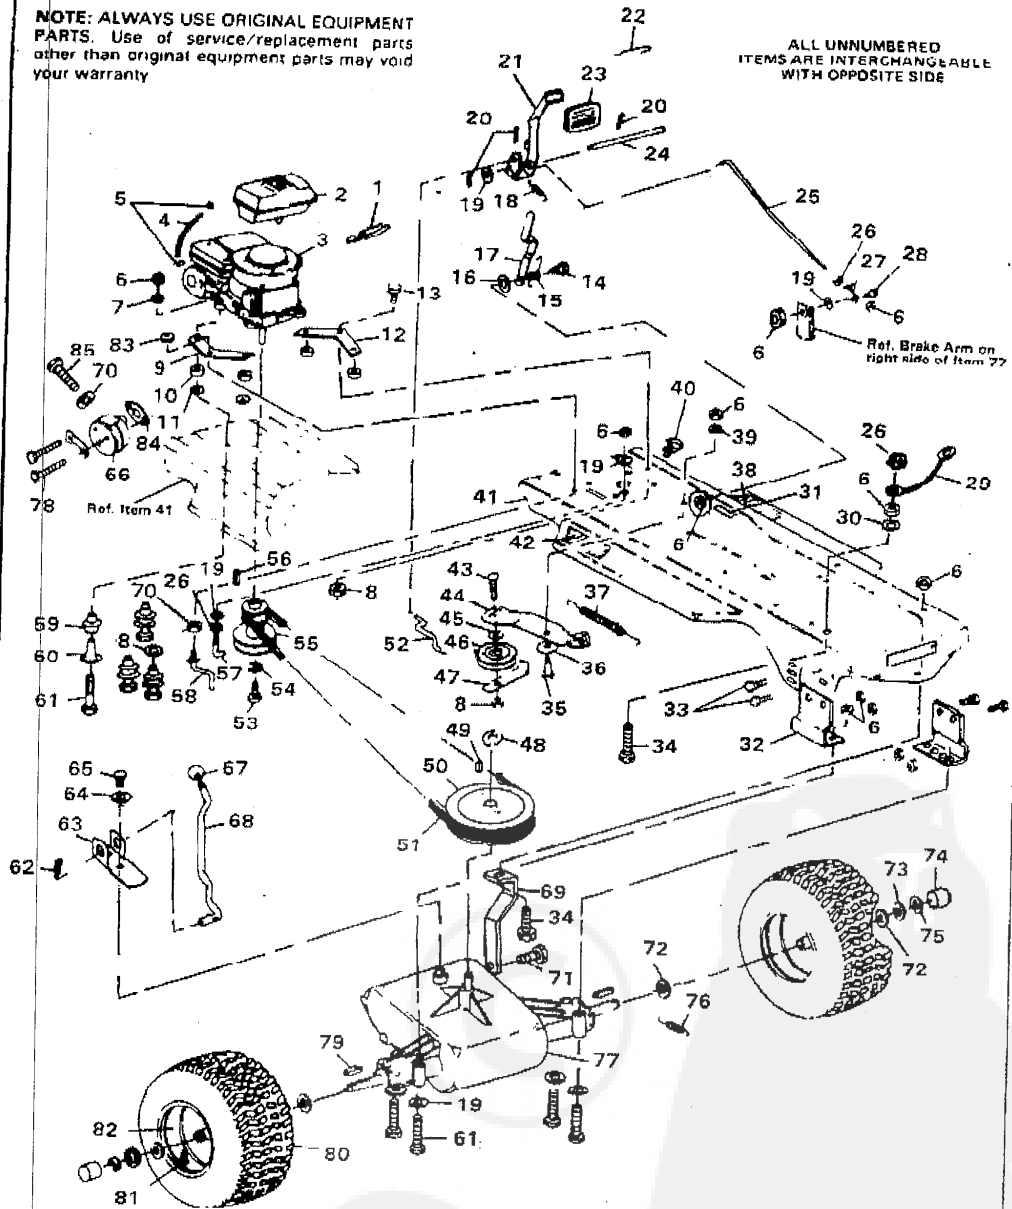

30" RIDING MOWER MODEL 3554-52

NOTE: ALWAYS USE ORIGINAL EQUIPMENT PARTS. Use of service/replacement parts other than original equipment parts may void your warranty

ALL UNNUMBERED ITEMS ARE INTERCHANGEABLE WITH OPPOSITE SIDE

30" RIDING MOWER MODEL 3554-52

ALWAYS GIVE THE FOLLOWING INFORMATION WHEN ORDERING REPAIR PARTS:
1. The PART NUMBER. 2. The PART NAME. 3. QUANTITY DESIRED. 4. The MODEL NUMBER (As shown on Model Plate)
SEND PART ORDERS AS PER INSTRUCTIONS ON THE FRONT PAGE
YOUR UNIT IS RIGHT HAND (RH) OR LEFT HAND (LH) AS YOU STAND BEHIND IT.
DO NOT USE KEY NUMBERS WHEN ORDERING REPAIR PARTS, ALWAYS USE PART NUMBERS.
All replacement parts will be supplied in current production colors or in a neutral color.
A handling fee is applicable to small parts orders.

Key No.	Part No.	Description	Key No.	Part No.	Description
1	54873	Trough, Oil Drain	42	54955	Foot Pad, Left
2	48812	Gas Tank	43	45892	Carriage Bolt, 3/16 x 1 1/2 In.
3	Engine	§See Footnote Below	44	53762	Idler Arm
4	48048	Gas Line	45	274517	Flatwasher, 25/64 In.
5	41008	Clip, Gas Line	46	35374	Pulley, Idler
6	9413447	Locknut, Hex 5/16-18 Thd.	47	39659	Belt Retainer
7	120638	Lockwasher, Split, 5/16 In.	48	22053	Retaining Ring
8	9413534	Locknut, Hex, 3/8-16 Thd.	49	3021	Key, Woodruff, No. 606
9	43955	Vibration Bracket, L.H.	50	55520	Pulley, Transaxle
10	44015	Mount, Upper	51	54758	V-Belt
11	138542	Washer, Shakeproof	52	43980	Rod, Clutch
12	43954	Vibration Bracket, R.H.	53	123667	Screw, Hex Hd, 7/16-20 x 1 In.
13	180120	Screw, Hex Hd, 3/8-16 x 3/4 In.	54	120383	Lockwasher, Split, 7/16 In.
14	40974	Shoulder Bolt, Parking Brake	55	56595	Pulley, Engine
15	43968	Spring, Parking Brake	56	33200	Key, Engine Pulley
16	32327	Wave Washer	57	49896	Belt Guide, Trans. Drive Belt
17	50980	Arm, Parking Brake	58	56786	Belt Guide, Blade Drive
18	50562	Spring, Clutch Pedal	59	44016	Mount, Lower
19	120386	Flatwasher, 1/4 In.	60	42273	Sleeve
20	121222	Pin, Cotter, 3/32 x 3/4 In.	61	180112	Screw, Hex Hd, 5/16-18 x 2 3/4 In.
21	55722	Brake Pedal Assembly	62	137185	Pin, Cotter, 1/4 x 1 In.
22	56025	Retainer, Brake Pad	63	56256	Shift Bracket
23	53979	Rubber Pad, Brake Pedal	64	57157	Washer
24	43956	Shaft, Brake-Clutch Pedal	65	56255	Screw, Nylock, 1/4-28 x 3/4 In.
25	54715	Rod, Brake	66	49933	Muffler
26	271184	Nut, Hex, Keys, 5/16-18 Thd.	67	55514	Knob, Gear Shift
27	54723	Bracket, Brake Rod	68	55526	Shift Lever
28	20507	Shoulder Bolt	69	54713	Bracket, Stabilizer
29	55511	Ground Wire	70	120380	Lockwasher, Split, 1/4 In.
30	138485	Washer, Shakeproof	71	35498	Screw, Hex Wa. Tap, 5/16-18 x 3/4 In.
31	68903	Decal, Caution	72	642	Flatwasher
32	53788	Bracket, Axle	73	42815	Flatwasher
33	120228	Screw, Hex Hd, 5/16-18 x 3/4 In.	74	40394	Hub Cap
34	122017	Screw, hex Hd, 5/16-18 x 1 1/4 In.	75	36625	"E" Ring
35	41890	Shoulder Bolt	76	35410	Spring, Brake Return
36	4107	Washer	77	Transaxle	†Peerless 4 speed Model 900
37	49276	Spring, Main Drive	78	173063	Screw, Hex Hd, 5/16 - 18 x 3 1/2 In.
38	54618	Foot Pad, Right	79	39628	Key, 3/16 x 3/16 x 2 1/2 In.
39	45602	Washer	80	42091	Tire
40	54888	Retainer, Wire	81	24167	Valve Stem
41	54749	Main Frame	82	36182	Wheel
			83	41528	Jam Nut, Hex
			84	46708	Gasket, Muffler
			85	180020	Screw, Hex Hd, 1/4 - 20 x 3/4 In.