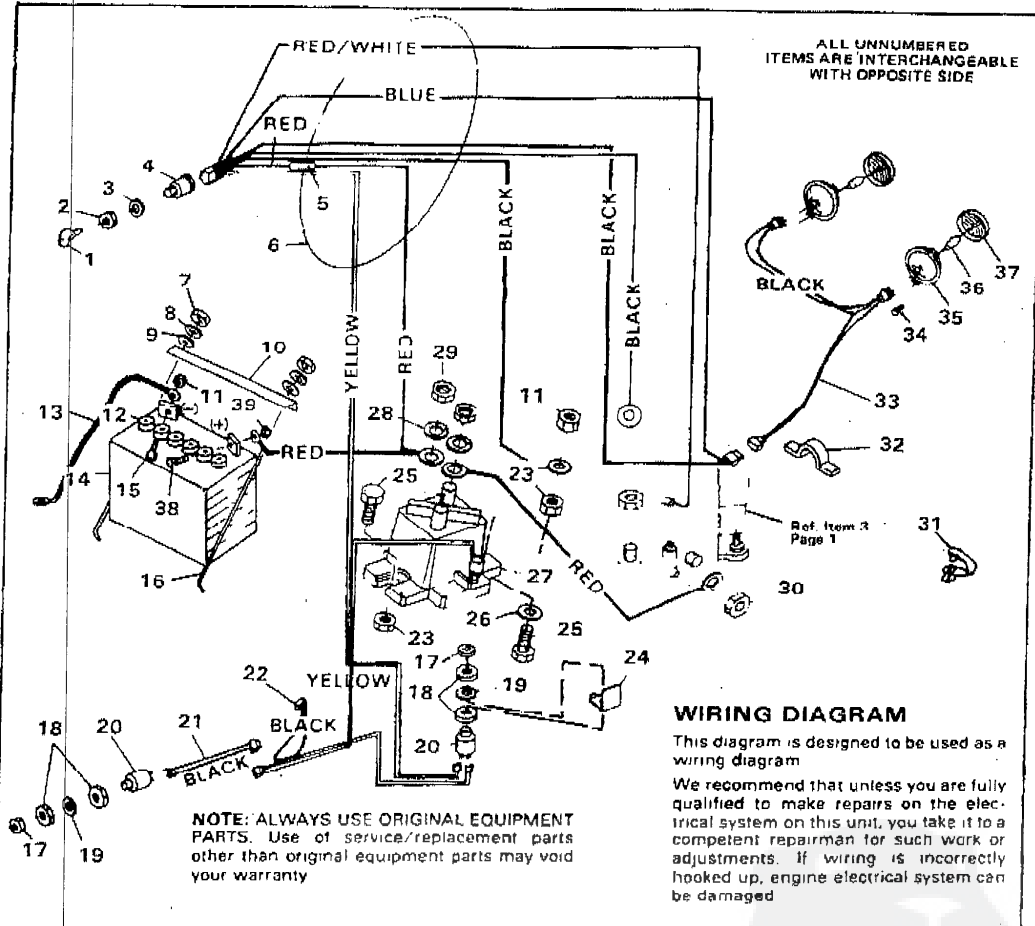

30" RIDING MOWER MODEL 3554-52

Key No.	Part No.	Description	Key No.	Part No.	Description
1	49643	Key, Ignition	21	48851	Wire Assembly, Deck Switch
2	48140	Locknut (Switch Part)	22	42071	Wire Assembly, By-Pass
3	138557	Lockwasher (Switch Part)	23	9424215	Locknut, hex, 1/4-20 Thd.
4	52583	Switch, Ignition w/Keys	24	49734	Bracket, Switch Mounting
5	49211	Fuse	25	187745	Screw, Hex Hd, 1/4-20 x 3/8 In.
6	55528	Wire Harness Assembly	26	121753	Washer, Shakeproof, 1/4 In.
7	120375	Nut, Hex, 1/4-20 Thd.	27	53716	Solenoid
8	120380	Lockwasher, Split	28	138485	Washer, Shakeproof, 5/16 In.
9	120392	Flatwasher	29	120366	Locknut, Hex, 5/16-24 Thd.
10	56360	Bracket, Battery, Hold-Down	30		Engine Part
11	271172	Nut, Keps, 1/4-20 Thd.	31	54888	Retainer, Wire
12	40892	Cap, Battery	32	41482	Wire Clip, Press
13	55511	Ground Wire	33	56189	Lead Wire, Headlight
14	52936	Battery	34	50668	Screw, Hex Wa. Tap, No. 10-14 x 1/2 In.
15	126209	Carriage Bolt, 1/4-20 x 3/8 In.	35	52571	Bozel, Headlight
16	40234	Battery Rod	36	52572	Bulb, Headlight
17	56635	Nut, Hex	37	52570	Lens, Headlight
18	45877	Nut (Lockout Switch Part)	38	126216	Carriage Bolt, 5/16-18 x 3/4 In.
19	45878	Lockwasher (Lockout Switch Part)	39	271184	Nut, Keps, 5/16-18 Thd.
20	41204	Switch, Lockout