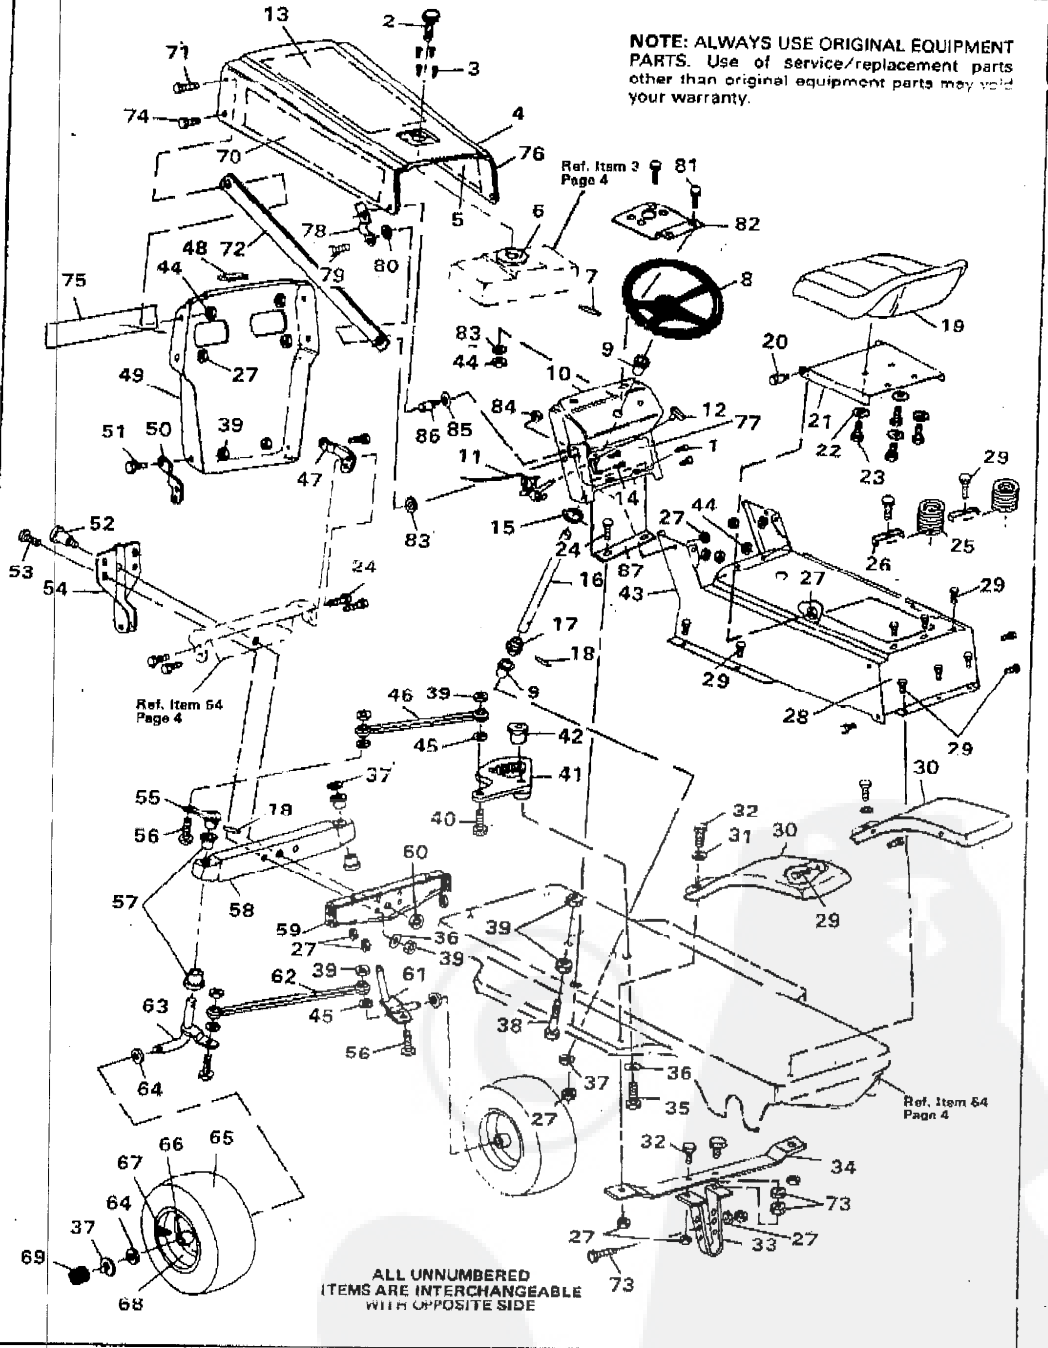

30" RIDING MOWER MODEL 3554-52

NOTE: ALWAYS USE ORIGINAL EQUIPMENT PARTS. Use of service/replacement parts other than original equipment parts may void your warranty.

30" RIDING MOWER MODEL 3554-52

Key No.	Part No.	Description	Key No.	Part No.	Description
1	274672	Screw, Hex Hd, ¼-20 x ¾ In.	45	120382	*Lockwasher, Split, ¾ In.
2	50988	Gas Gauge	46	55513	Drag Link Assembly
3	49050	Screw, Plastite, ¼-10 x ¾ In.	47	47852	Bracket, Grille Support, R.H.
4	52226	Hood	48	39687	Pad, Vibration
5	55934	Foam Pad, Hood, R.H.	49	52804	Grille
6	54885	Pad, Vibration	50	47851	Bracket, Grille Support, L.H.
7	456836	Spring Pin, ¼ x 2¼ In.	51	120233	*Screw, Hex Hd, ¾-16 x 1 In.
8	55633	Steering Wheel	52	50720	Shoulder Bolt Axle Pivot
9	54902	Bearing, Steering	53	122201	*Screw, Hex Hd, ¾-16 x 2¼ In.
10	55564	Dash Assembly	54	56261	Bracket, Deck Hanger
11	50117	Lever, Throttle Control	55	49447	Arm, Steering
12	39486	Knob, Throttle Control Lever	56	122145	*Screw, Hex Hd, ¾-16 x 1¼ In.
13	55933	Foam Pad, Hood, Top	57	50546	Bearing, Spindle
14	35287	Screw, Taptite, No. 8-32 x ¾ In.	58	56400	Front Axle Assembly
15	39492	Retaining Ring	59	56362	Bracket, Front Axle Support
16	44008	Shaft, Steering	60	274654	Locknut, Hex ¼-20 Thd.
17	44009	Pinion Gear	61	55870	Spindle, Right
18	454565	Roll Pin	62	55512	Tie Rod
19	52656	Seat	63	55869	Spindle, Left
20	20507	Shoulder Bolt	64	642	Flatwasher, ¾ In.
21	57417	Seat Bracket	65	41096	Tire
22	120638	*Lockwasher, Split, 5/16 In.	66	39979	Bearing
23	120834	*Screw, Hex Hd, 5/16-18 x 1½ In.	67	24167	Valve Stem
24	120228	*Screw, hex Hd, 5/16-18 x ¾ In.	68	39937	Wheel w/Bearing
25	56220	Spring, Seat	69	40394	Hub Cap
26	56060	Clip, Seat Spring	70	55935	Foam Pad, Hood, L.H.
27	9413447	Locknut, Hex, 3/16-18 Thd.	71	121900	Screw, Hex Hd, ¼-20 x 1 In.
28	56235	Cover, Rear, Console	72	52230	Brace, Grille
29	995346	*Screw, Taptite, ¼-20 x ½ In.	73	122040	Screw, Hex Hd, 5/16 - 18 x 1½ In.
30	43970	Fender	74	29584	Shoulder Bolt
31	446363	*Flatwasher, 5/16 In.	75	53704	Metalcal
32	122017	*Screw, Hex Hd, 5/16-18 x 1 In.	76	55042	Edging, Hood
33	50646	Bracket, Deck Guide	77	70112	Decal, Lower Dash
34	53505	Bracket, Deck Guide Support	78	57159	Hood Latch
35	39573	Screw, Hex Hd, Lock, ¾-24 x 1 In.	79	8482	Shoulder Bolt
36	2483	Spring Washer	80	120394	Flatwasher
37	36625	"E" Ring	81	120854	Screw, Hex Hd, ¼-20 x ¾ In.
38	56599	Upstop Bolt	82	55387	Support Bracket
39	9413534	Locknut, ¾-16 Thd.	83	120386	Washer, 5/16 In.
40	120918	*Screw, Hex Hd, ¾-16 x 1½ In.	84	45174	Locknut, Wide Flange, 5/16-18 Thd.
41	44010	Sector Gear	85	138538	Washer, Internal Lock
42	44011	Shoulder Bolt, Sector Gear	86	54419	Pin, Hood Latch
43	56226	Console Assembly	87	55537	Bulkhead, Console
44	9424215	Locknut, Hex, ¼-20 Thd.			

*Standard Hardware Items - May Be Purchased Locally.