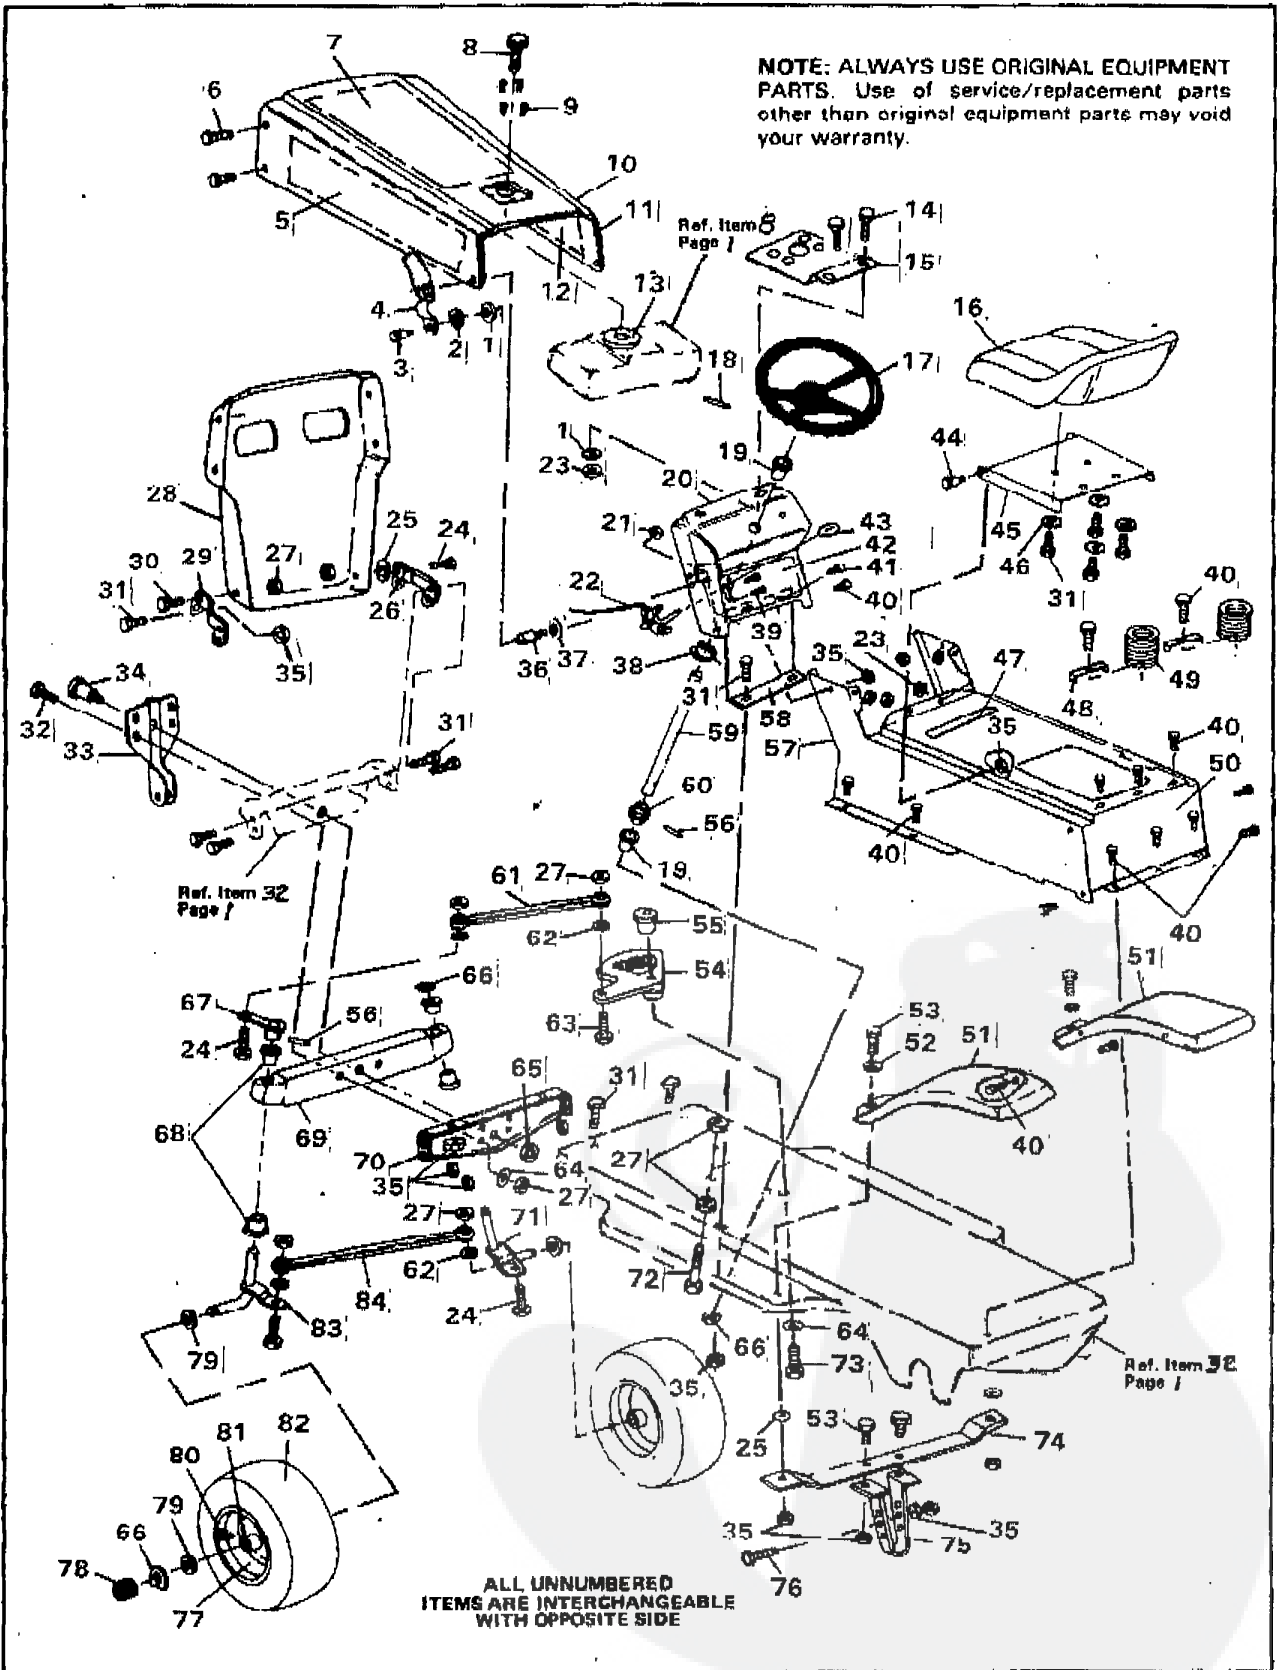

30" RIDING MOWER MODEL 3554-62

30" RIDING MOWER MODEL 3554-62

Key No.	Part No.	Description	Key No.	Part No.	Description
1	120386	Flatwasher	43	50607	Knob, Throttle Control Lever
2	120394	Flatwasher	44	20507	Shoulder Bolt
3	8482	Shoulder Bolt	45	57417	Seat Bracket
4	57159	Latch, Hood	46	120638	*Lockwasher, Split, 5/16 In.
5	55833	Foam Pad, Hood, L.H.	47	70086	Decal, Shift
6	57215	Screw, Plastite, 5/16-9 x 3/4 In.	48	300284	Clip, Seat Spring
7	55832	Foam Pad, Hood, Top	49	56220	Spring, Seat
8	50988	Gas Gauge	50	56235	Cover, Rear, Console
9	49050	Screw, plastite, 1/4-10 x 3/4 In.	51	43970	Fender
10	53954	Hood	52	446363	*Flatwasher, 5/16 In.
11	55045	Edging, Hood	53	122017	*Screw, Hex Hd, 5/16-18 x 1 In.
12	55834	Foam Pad, Hood, R.H.	54	44010	Sector Gear
13	54885	Pad, Vibration	55	44011	Shoulder Bolt, Sector Gear
14	120854	Screw, Hex Hd, 1/4-20 x 5/8 In.	56	454565	Roll Pin
15	55387	Bracket, Support	57	56226	Console Assembly
16	57455	Seat	58	55537	Bulkhead, Console
17	301251	Steering Wheel	59	44008	Shaft, Steering
18	456378	Spring Pin, 1/4 x 2 In.	60	44009	Pinion Gear
19	54902	Bearing, Steering	61	55513	Drag Link Assembly
20	55564	Dash Assembly	62	120382	*Lockwasher, Split, 3/8 In.
21	45174	Locknut, Wide Flange, 5/16-18 Thd.	63	120918	*Screw, Hex Hd, 3/8-16 x 1-1/2 In.
22	50117	Lever, Throttle Control	64	2403	Spring Washer
23	9424215	Locknut, Hex, 1/4-20 Thd.	65	274654	Locknut, Hex 1/4-20 Thd.
24	122145	*Screw, Hex Hd, 3/8-16 x 1-1/4 In.	66	36625	"E" Ring
25	996416	Flatwasher	67	43447	Arm, Steering
26	56260	Bracket, Grille Support, R.H.	68	50546	Bearing, Spindle
27	9413534	Locknut, 3/8-16 Thd.	69	56400	Front Axle Assembly
28	53402	Grille	70	56362	Bracket, Front Axle Support
29	56259	Bracket, Grille Support, L.H.	71	55870	Spindle, Right
30	120233	Screw, Hex Hd, 3/8-16 x 1 In.	72	56599	Upstop Bolt
31	120228	*Screw, Hex Hd, 5/16-18 x 5/8 In.	73	39573	Screw, Hex Hd, Lock, 3/8-24 x 1 In.
32	122201	*Screw, Hex Hd, 3/8-16 x 2-3/4 In.	74	50646	Bracket, Deck Guide Support
33	56261	Bracket, Deck Hanger	75	53505	Bracket, Deck Guide
34	50720	Shoulder Bolt Axle Pivot	76	122040	Screw, Hex Hd, 5/16-18 x 1-1/2 In.
35	9413447	Locknut, Hex, 3/16-18 Thd.	77	39937	Wheel w/Bearing
36	53446	Pin, Hood Latch	78	40394	Hub Cap
37	198538	Washer, Int. Lock	79	642	Flatwasher, 3/4 In.
38	39492	Retaining Ring	80	24167	Valve Stem
39	35287	Screw, Taptite, No. 8-32 x 3/8 In.	81	39979	Bearing
40	995346	*Screw, Taptite, 1/4-20 x 1/2 In.	82	41036	Tire
41	274672	Screw, Hex Hd, 1/4-20 x 3/4 In.	83	55669	Spindle, Left
42	301101	Decal, Lower Dash	84	55512	Tie Rod

(*) Standard Hardware Items - May Be Purchased Locally.