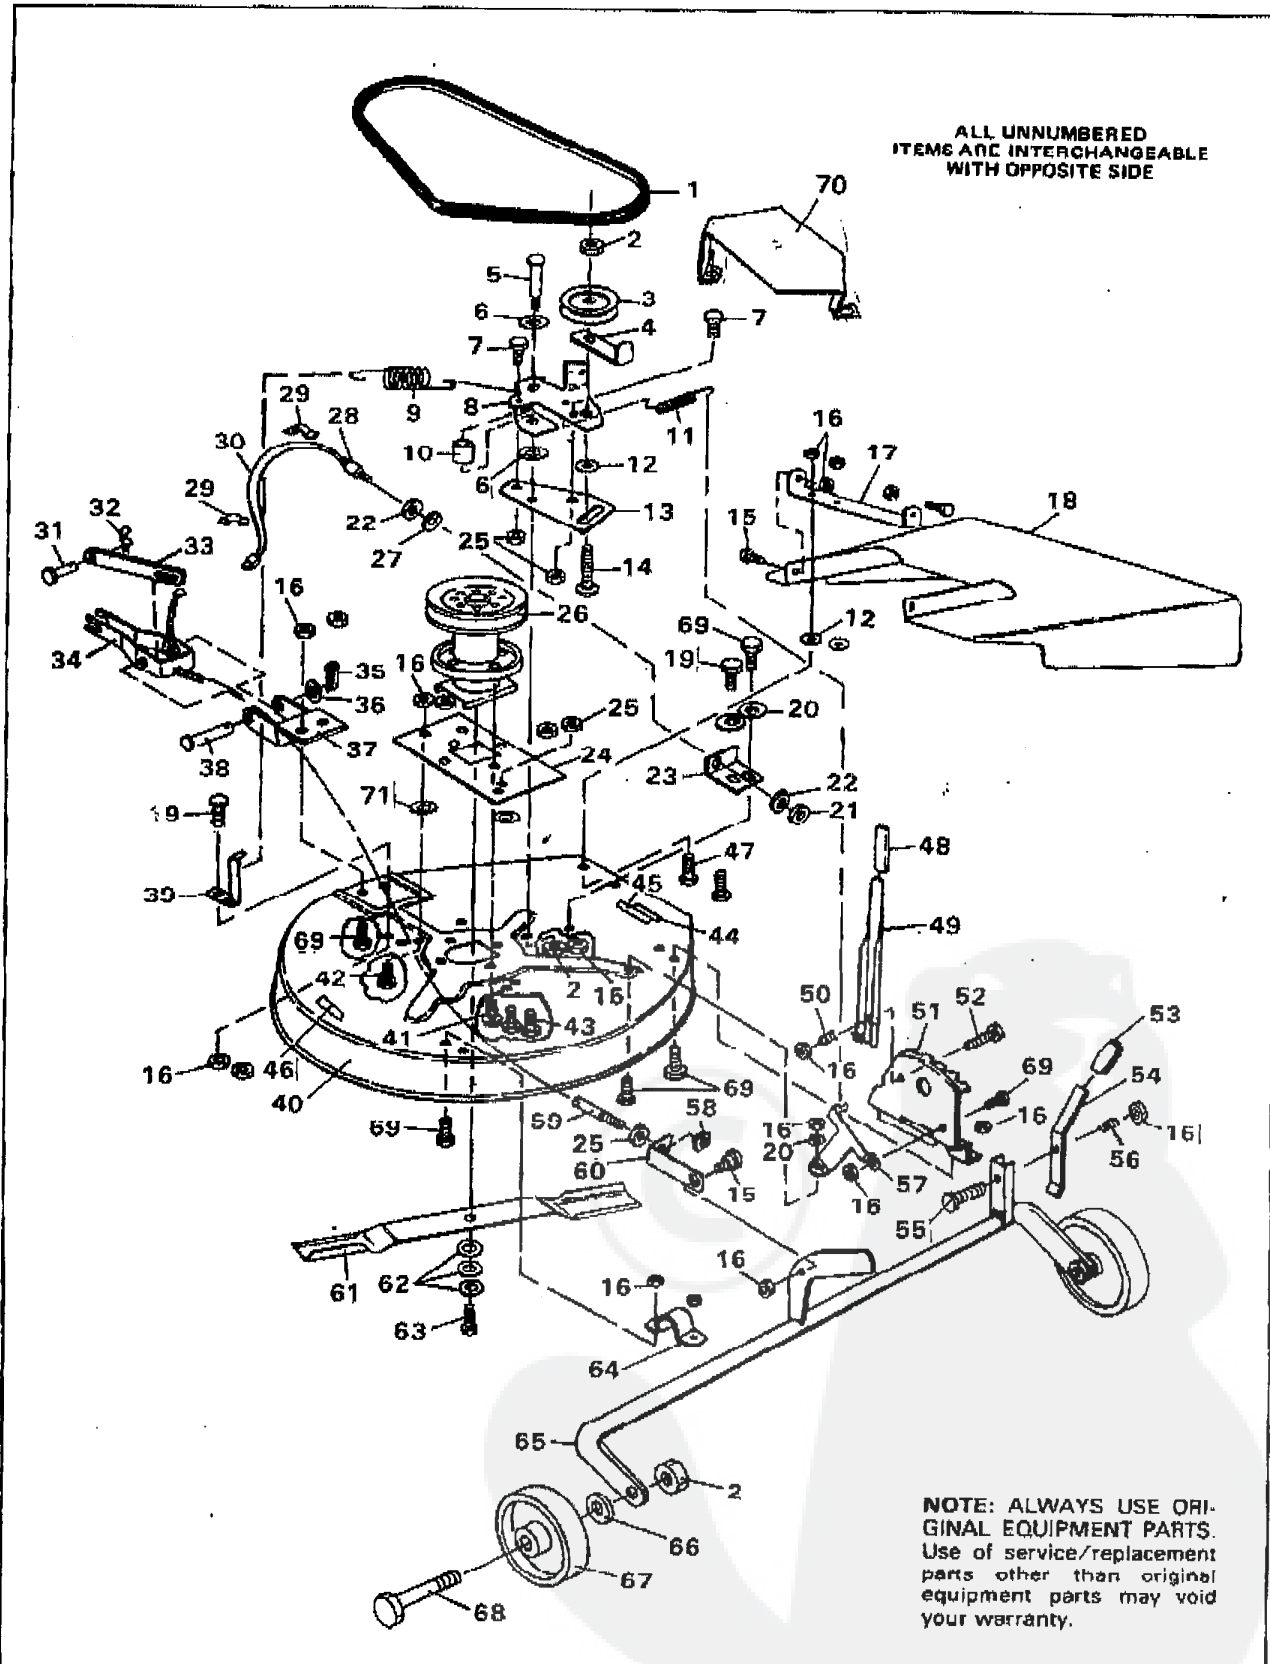

30" RIDING MOWER MODEL 3554-62

30" RIDING MOWER MODEL 3554-62

Key No.	Part No.	Description	Key No.	Part No.	Description
1	56537	Belt	37	56530	Bracket, Pivot
2	9413534	Locknut, 3/8-16 Thd.	38	47817	Pin, Clevis
3	39498	Pulley, Idler	39	56448	Belt Guide
4	43064	Belt Retainer	40	56663	Mower Deck
5	122194	Screw, Hex Hd, 1/4-20 x 5/8 In.	41	180079	Screw, Hex Hd, 5/16-18 x 1 In.
6	996416	Flatwasher	42	180077	Screw, Hex Hd, 5/16-18 x 3/4 In.
7	120854	Screw, Hex Hd, 1/4-20 x 5/8 In.	43	180020	Screw, Hex Hd, 1/4-20 x 3/4 In.
8	56515	Arm Assembly, Idler	44	68543	Decal, Height Adjust
9	35410	Spring Brake	45	68900	Decal, Blade Engage
10	56598	Spacer	46	68902	Decal, Warning
11	56525	Spring	47	122017	Screw, Hex Hd, 5/16-18 x 1 In.
12	996307	Flatwasher	48	55213	Grip, Hand
13	56519	Plate, Adjustment	49	58302	Rod, Clutch
14	47889	Carriage Bolt, 3/8-16 x 2 In.	50	29170	Spring
15	8482	Shoulder Bolt	51	56528	Quadrant, Height Adjust
16	9419447	Locknut, Hex, 5/16-18 Thd.	52	122040	Screw, Hex Hd, 5/16-18 x 1-1/2 In.
17	41212	Bracket, Chute Deflector	53	53995	Grip, Hand
18	42850	Chute Deflector	54	56421	Lever, Height Adjust
19	120228	Screw, Hex Hd, 5/16-18 x 5/8 In.	55	120696	Screw, Hex Hd, 5/16-18 x 2-1/4 In.
20	996407	Flatwasher	56	53246	Spring
21	56635	Nut, Hex	57	53781	Brace, Quadrant
22	45877	Locknut	58	120375	Nut, Square, 1/4-20 Thd.
23	56516	Bracket, Safety Switch	59	56520	Lift Cable Assembly
24	56645	Plate, Stiffening	60	56597	Clevis, Lift Cable
25	9424215	Locknut, Hex, 1/4-20 Thd.	61	44847	Blade, 30 In.
26	56842	Quill Assembly	62	2483	Spring Washer
27	45878	Lockwasher	63	39573	Screw, Hex Hd, 3/8-24 x 1 In.
28	41204	Switch, Safety	64	56517	Support, Pivot Tube
29	41482	Wire Clip, Press	65	56529	Pivot Tube Assembly
30	48851	Wire Assembly, Safety Switch	66	274517	Flatwasher
31	47816	Pull Pin	67	56817	Wheel, Deck
32	56180	Hairpin Cotter	68	56380	Shoulder Bolt
33	56522	Hitch Bar	69	120834	Screw, hex Hd, 5/16-18 x 1/2 In.
34	56524	Bracket, Pivot	70	301585	Shield Assy., Idler Pulley
35	121224	Cotter Pin	71	120393	Flatwasher
36	996425	Flatwasher			

(*) Standard Hardware Items - May Be Purchased Locally.