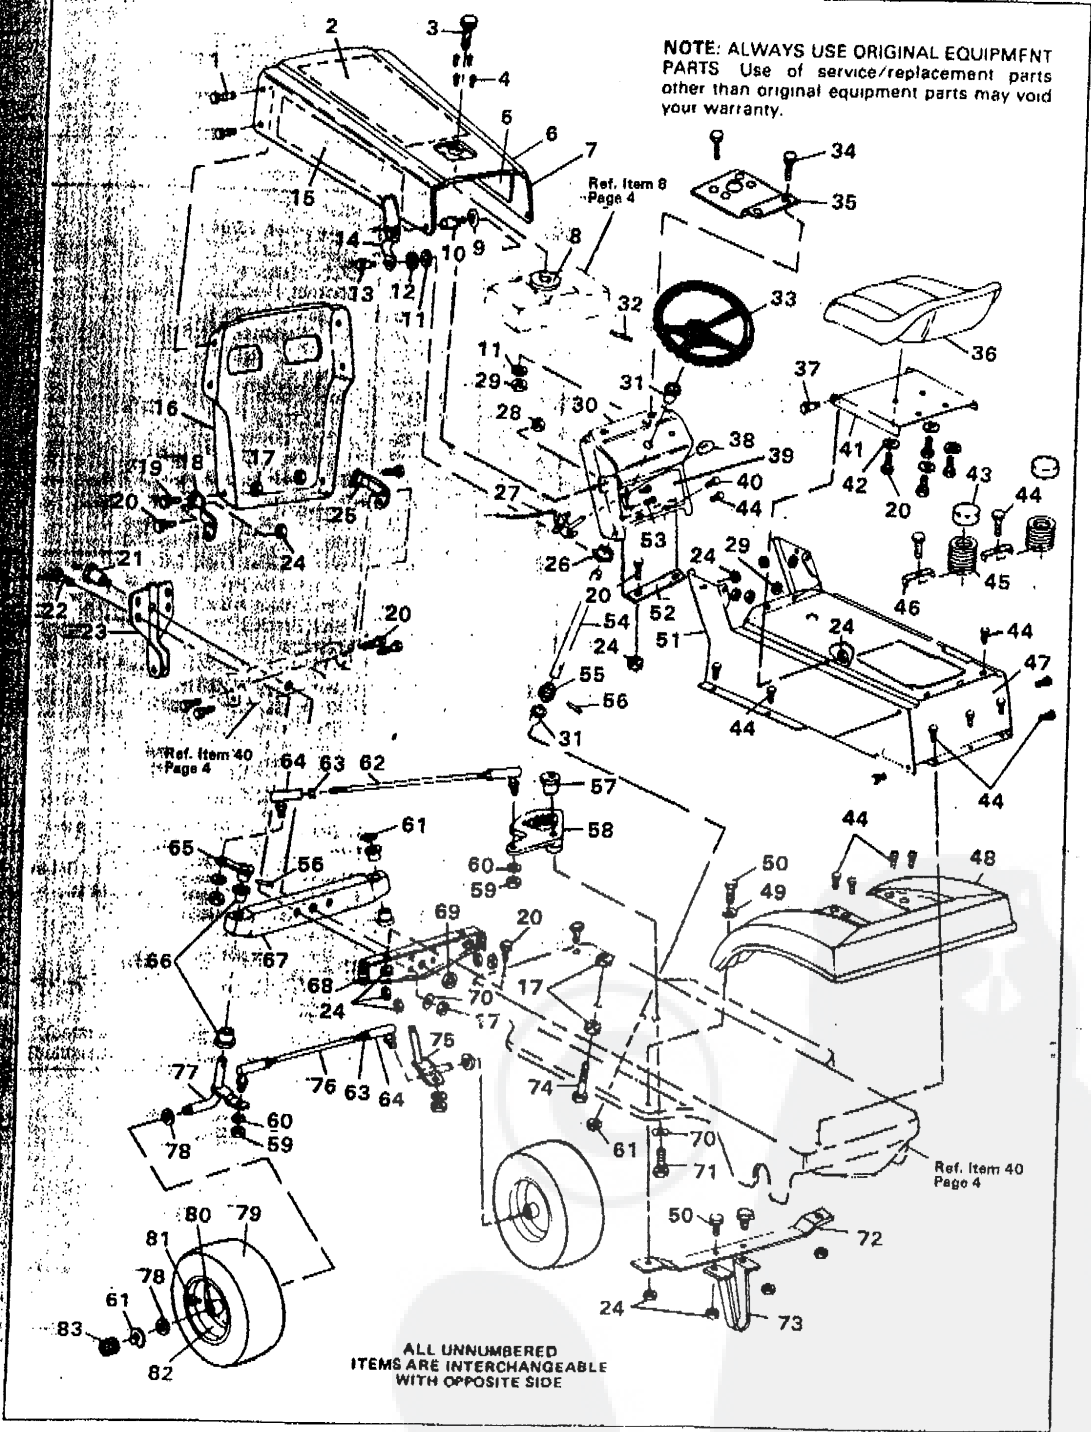

36" RIDING MOWER MODEL 3560-001

NOTE: ALWAYS USE ORIGINAL EQUIPMENT PARTS Use of service/replacement parts other than original equipment parts may void your warranty.

36" RIDING MOWER MODEL 3560-001

Key No.	Part No.	Description	Key No.	Part No.	Description
1	57215	Screw, Plastite, 5/16-9 x 3/4 In.	43	302099	Cover, Seat Spring
2	55832	Foam Pad, Hood Top	44	995346	Screw, Taplite, 1/4-20 x 1/2 In.
3	50988	Gas Gauge	45	56220	Spring, Seat
4	49050	Screw, Plastite, 1/4-20 x 3/4 In.	46	300284	Clip, Seat Spring
5	55834	Foam Pad, Hood, R.H.	47	56235	Cover, Rear Console
6	53954	Hood	48	52470	Fender Assembly
7	55040	Edgine, Hood	49	446363	Flatwasher, 5/16 In.
8	54885	Pad, Vibration	50	122017	Screw, Hex Hd, 5/16-18 x 1 In.
9	138538	Lockwasher, Int. Tooth, 5/16 In.	51	56226	Console Assembly
10	53446	Pin, Hood Latch	52	55537	Bulkhead, Console
11	120393	Flatwasher	53	35287	Screw, Taplite, No. 8-32 x 3/8 In.
12	120394	Flatwasher, 13/32 In.	54	44008	Shaft, Steering
13	8482	Shoulder Bolt	55	44009	Pinion Gear
14	57159	Latch, Hood	56	454565	Roll Pin
15	55833	Foam Pad, Hood, L.H.	57	44011	Shoulder Bolt, Sector Gear
16	53402	Grille	58	48543	Sector Gear
17	9413534	Locknut, 3/8-16 Thd.	59	120369	Nut, hex, 3/8-14 Thd.
18	56259	Bracket, Grille Support, L.H.	60	120382	Lockwasher, Split, 3/8 In.
19	120233	Screw, Hex Hd, 3/8-16 x 1 In.	61	36625	"E" Ring
20	120228	Screw, Hex Hd, 5/16-18 x 5/8 In.	62	58190	Drag Link
21	50720	Shoulder Bolt, Axle Pivot	63	124925	Nut, 3/8-24 Thd.
22	122201	Screw, Hex Hd, 3/8-16 x 2-3/4 In.	64	21275	Bell Joint
23	56281	Bracket, Deck Hanger	65	49447	Arm, Steering
24	9413447	Locknut, Hex, 3/16-18 Thd.	66	50546	Bearing, Spindle
25	56260	Bracket, Grille Support, R.H.	67	56400	Front Axle Assembly
26	39492	Retaining Ring	68	56362	Bracket, Front Axle Support
27	50117	Lever, Throttle Control	69	274654	Locknut, Hex, 1/4-20 Thd.
28	45174	Locknut, Wide Flange, 1/4-20 Thd.	70	2483	Spring Washer
29	9424215	Locknut, Hex, 1/4-20 Thd.	71	39573	Screw, Hex hd, Lock, 3/8-24 x 1 In.
30	53951	Dash Assembly	72	43964	Bracket, Deck Guide Support
31	54902	Bearing, Steering	73	44500	Bracket, Deck Guide
32	456836	Spring Pin, 1/4 x 2-1/4 In.	74	49930	Upstop Bolt
33	301251	Steering Wheel	75	55518	Spindle, Right
34	120854	Screw, Hex Hd, 1/4-20 x 5/8 In.	76	55666	Tie Rod
35	55387	Bracket Support, Gas Tank	77	55519	Spindle, Left
36	57455	Seat	78	642	Flatwasher, 3/4 In.
37	20507	Shoulder Bolt	79	41108	Tire
38	50807	Knob, Throttle Control Lever	80	39979	Bearing
39	70085	Decal, Lower Dash	81	24167	Valve Stem
40	274672	Screw, Hex Wa Hd, 1/4-20 x 5/8 In.	82	39829	Wheel w/Bearing
41	57417	Seat Bracket	83	40394	Hub Cap
42	120638	Lockwasher, Split, 5/16 In.			

(*) Standard Hardware Items - May Be Purchased Locally.