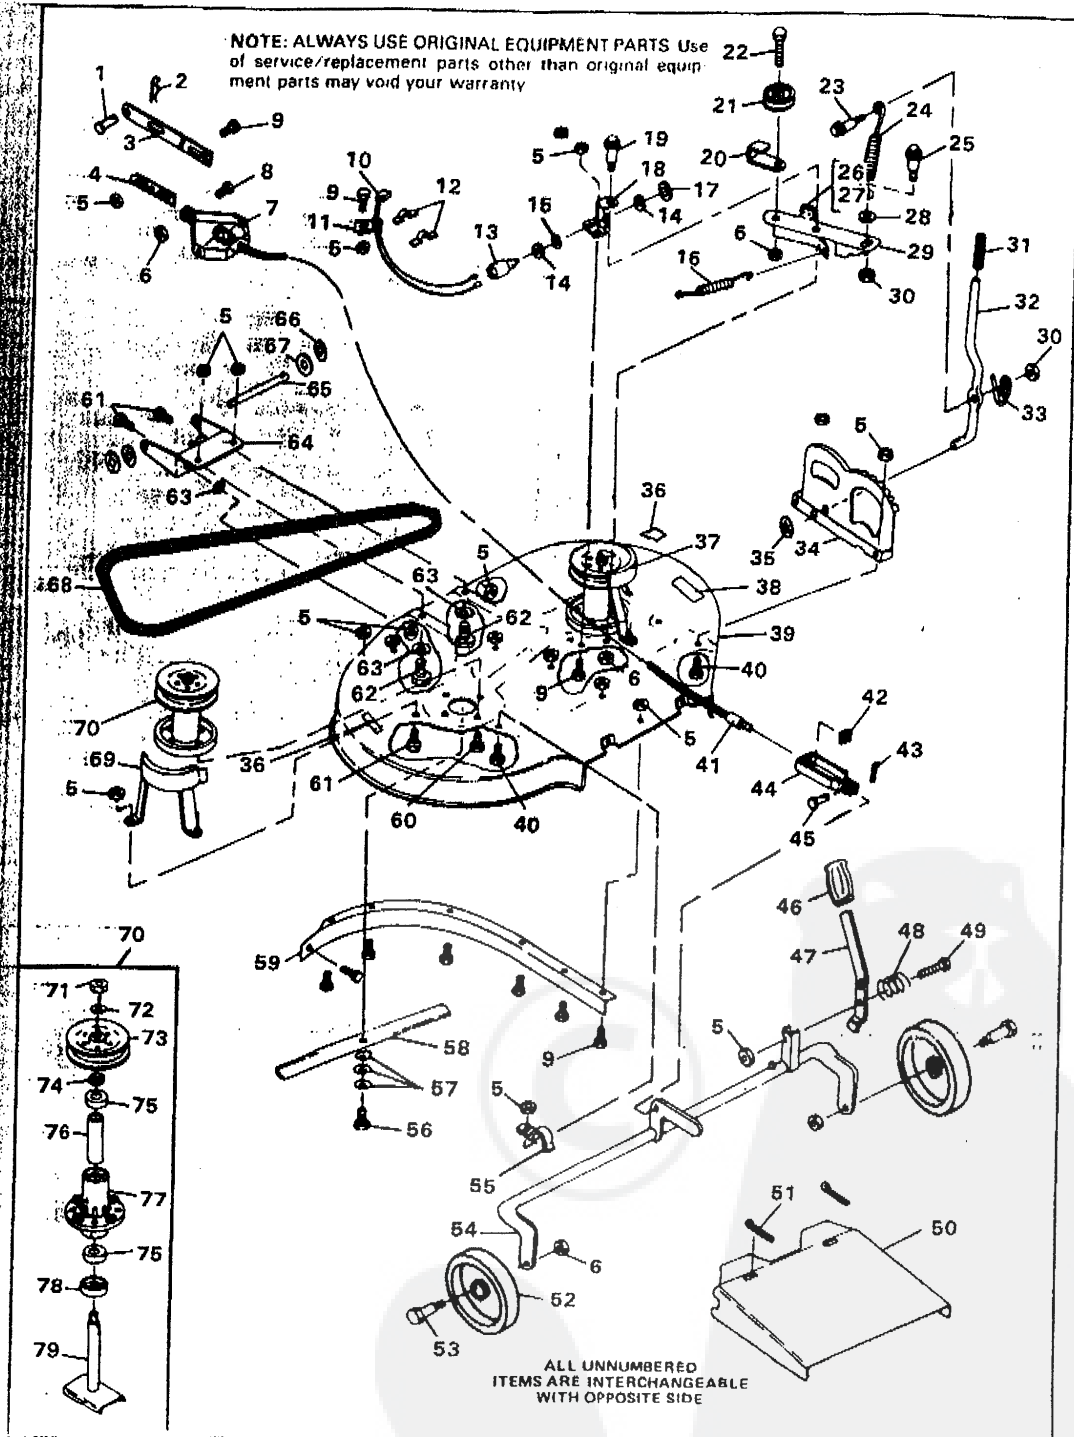

36" RIDING MOWER MODEL 3560-001

36" RIDING MOWER MODEL 3560-001

Key No.	Part No.	Description	Key No.	Part No.	Description
1	47816	Pull Pin	41	55880	Lift Cable
2	56180	Hairpin cotter	42	120372	Nut, Square, 1/4-20 Thd.
3	49059	Bar Hitch	43	8260	Hairpin cotter
4	49058	Lock Bracket	44	300703	Clevis, Lift Cable
5	9413447	Locknut, 5/16-18 Thd.	45	39522	Pin, clevis
6	9413534	Locknut, 3/8-16 Thd.	46	20250	Hand Grip
7	50613	Pivot Bracket	47	49131	Lever, Height Adjust
8	120918	Screw, Hex Hd, 3/8-16 x 1-1/2 In.	48	53246	Spring
9	120228	Screw, hex Hd, 5/16-18 x 5/8 In.	49	120696	Screw, hex Hd, 5/16-18 x 2-1/4 In.
10	48851	Wire Assembly	50	50993	Chute Extension
11	57569	Retainer, Wire	51	120123	Pin, Cotter, 1/8 x 1-1/14 In.
12	41482	Clip, Press	52	52584	Wheel
13	41204	Switch, Lockout	53	23763	Wheel Axle
14	45877	Nut (Lockout Switch Part)	54	52613	Pivot Tube Assembly
15	45878	Lockwasher (Lockout Switch Part)	55	51985	Support, Pivot Tube
16	35410	Spring	56	39573	Screw, Hex Hd, 3/8-24 x 1 In.
17	56635	Nut, Hex	57	2483	Formed Washer
18	47517	Bracket, Idler Arm	58	56821	Blade, 18 In.
19	47516	Shoulder Bolt	59	55655	Baffle, L.H.
20	300844	Belt Retainer	60	50634	Screw, Tapfit, 5/16-18 x 7/8 In.
21	300841	Pulley, Idler	61	122017	Screw, hex Hd, 5/16-18 x 1 In.
22	122168	Screw, hex Hd, 3/8-16 x 1-3/8 In.	62	122007	Screw, Hex Hd, 5/16-18 x 3/4 In.
23	53696	Shoulder Bolt	63	998416	Flatwasher, 3/8 In.
24	52636	Spring, Clutch Lever	64	48676	Lift Support, Plate Assembly
25	48563	Shoulder Bolt	65	55724	Pin, Pivot
26	41471	Brake Pad	66	20864	"E" Ring
27	41601	Rivet, Brake Pad	67	998425	Flatwasher
28	120392	Flatwasher, 9/32 In.	68	48044	V-Belt
29	53055	Idler Arm Assy.(Incl. Nos. 26 & 27)	69	46365	Cover, Pulley, L.H.
30	9424215	Locknut, 1/4-20 Thd.	70	56424	Quill Assy.(Incl. Nos. 71-79)
31	46478	Hand Grip	71	51445	Locknut, Flange
32	300910	Lever, Clutch	72	56365	Flatwasher
33	46561	Spring, Clutch Lever	73	56390	Pulley
34	53247	Quadrant	74	51449	Spacer
35	53697	Push Nut	75	49562	Bearing
36	68746	Decal, Caution	76	50818	Spacer, Tube
37	46364	Cover, Pulley, R.H.	77	55547	Quill Casting
38	68750	Decal, Height Adjust	78	50616	Dust Shield
39	55663	Mower Deck	79	58425	Saddle and Shaft Assembly
40	120834	Screw, Hex Hd, 5/16-18 x 1/2 In.			

(*) Standard Hardware Items - May Be Purchased Locally.