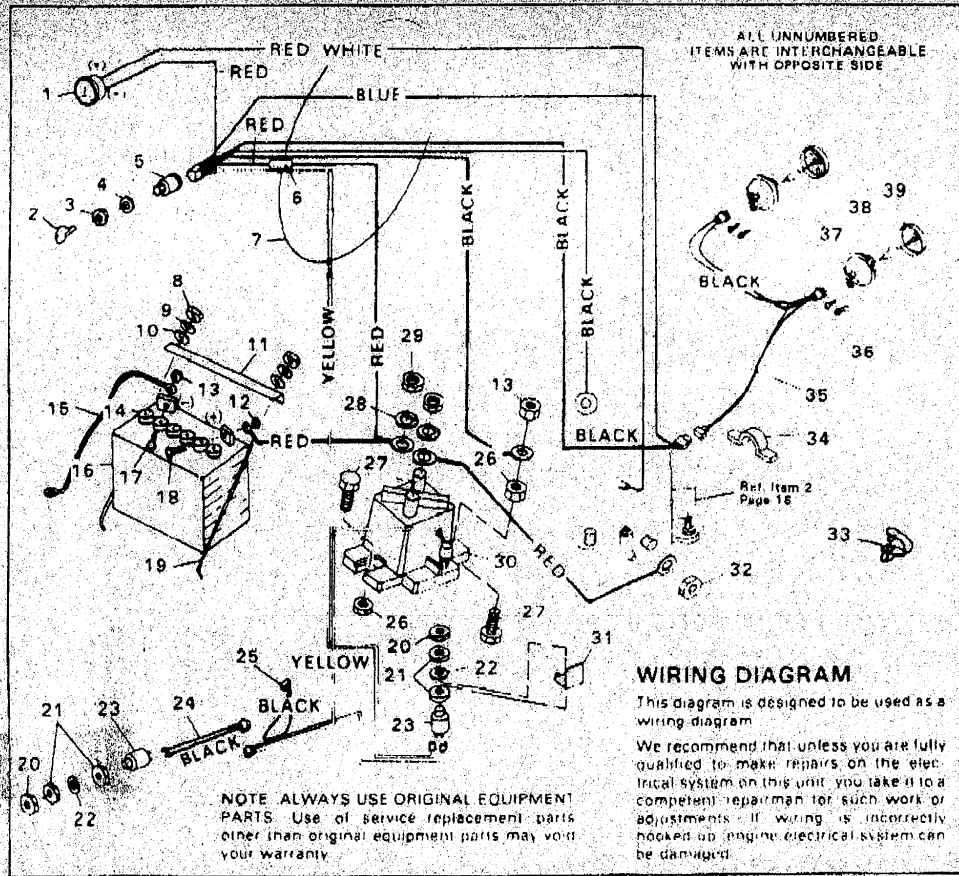

36 RIDING MOWER MODEL 3560-004

Key No.	Part No.	Description	Key No.	Part No.	Description
1	39463	Ammeter	21	45877	Nut, Lockout Switch Part
2	300670	Key, Ignition	22	45878	Lockwasher (Lockout Switch Part)
3	48140	Locknut (Switch Part)	23	41204	Switch, Lockout
4	138557	Lockwasher (Switch Part)	24	48851	Wire Assembly Deck Switch
5	300687	Switch, Ignition	25	42071	Wire Assembly Bypass
6	49211	Fuse	26	0424215	Locknut Hex 5-20 Thd
7	301557	Wire Harness Assembly	27	16745	Screw Hex Hd 20 x 1/2 In
8	120375	Nut, Hex 5-20 Thd	28	138485	Lockwasher Ext. Tooth 5-16 In
9	120380	Lockwasher Spl. 3/16 In	29	120368	Locknut Hex 5-16 24 Thd
10	120392	Lockwasher 3/16 In	30	53710	Spind
11	56360	Bracket, Battery Hold Down	31	19734	Bracket, Switch Mounting
12	271184	Nut, Kept 5-16 18 Thd	32		Engine Part
13	271172	Nut, Kept 5-20 Thd	33	51888	Retainer Wire
14	40892	Cap, Battery	34	41482	Wire Clip Press
15	55511	Ground Wire	35	56188	Lead Wire Headlight
16	52936	Battery	36	50668	Screw Hex We Hd No 10-14 x 1/2 In
17	126203	Carriage Bolt 20 x 1/2 In	37	52571	Beret Headlight
18	126216	Carriage Bolt 5-16 18 x 1/2 In	38	52572	Barb Headlight
19	40234	Battery Rod	39	52570	Lens Headlight
20	56835	Nut, Hex 15-32/32 Thd