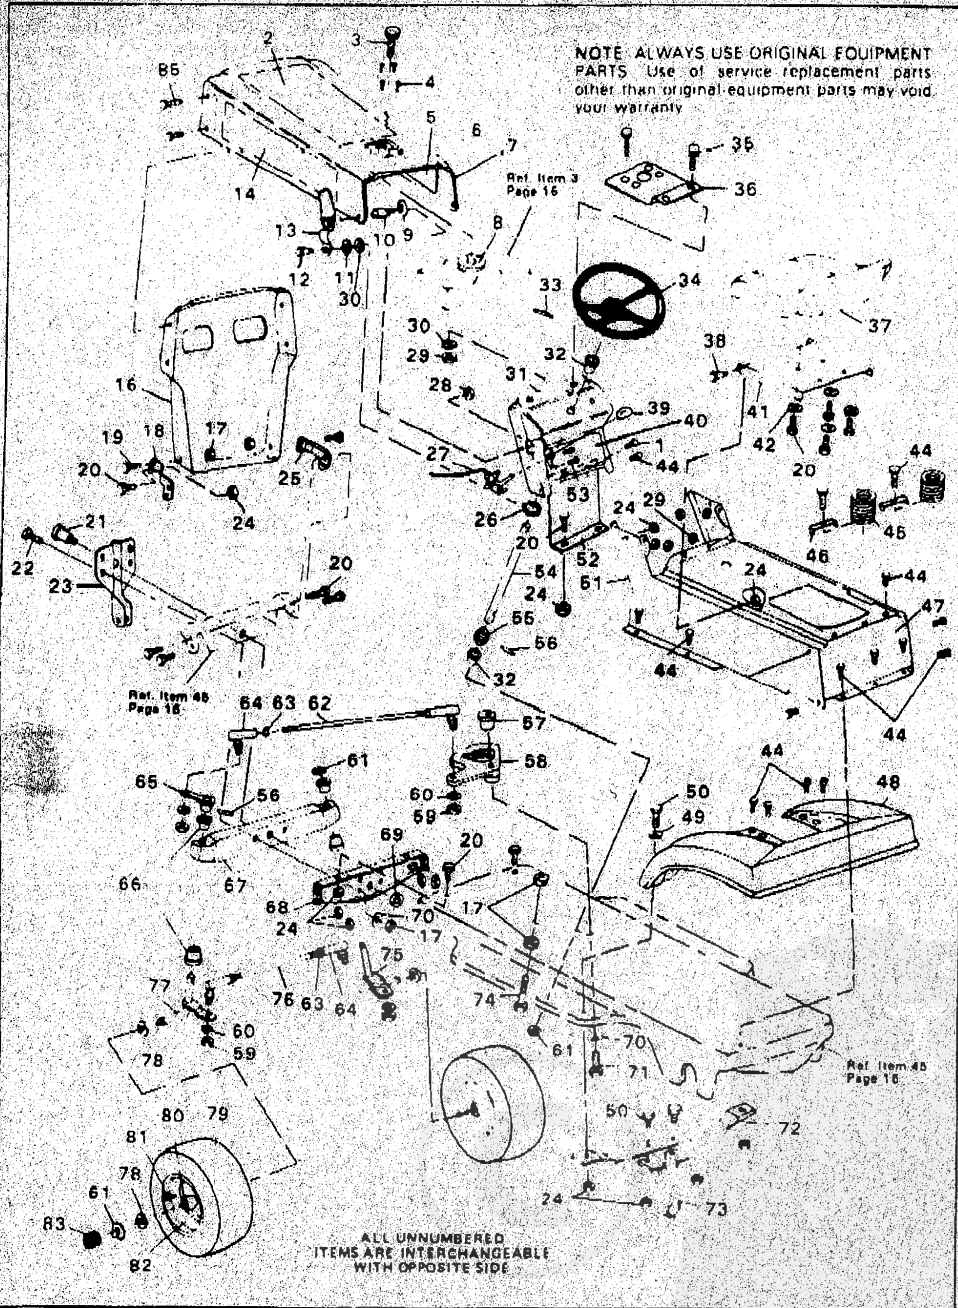

36 RIDING MOWER MODEL 3560-004

36 RIDING MOWER MODEL 3560-004

Key No.	Part No.	Description	Key No.	Part No.	Description
1	274872	Screw, Hex Wa. Hd. 1/20 x 1/2 In.	44	995346	Screw, Taplite 1/4-20 x 1/2 In.
2	55832	Foam Pad, Hood Top	45	56220	Spring, Seat
3	50988	Gas Gauge	46	300284	Clip, Seat Spring
4	49050	Screw, Plastite 1/4-10 x 1/4 In.	47	56235	Cover, Rear Console
5	55834	Foam Pad, Hood R.H.	48	52470	Fender Assembly
6	53954	Hood	49	446363	Flatwasher, 5/16 In.
7	55040	Edging, Hood	50	122017	Screw, Hex Hd. 5/16-18 x 1 In.
8	54886	Pad, Vibration	51	56226	Console Assembly
9	138536	Lockwasher, Int. Thrst. 5/16 In.	52	55537	Bulkhead, Console
10	53446	Pin, Hood Latch	53	35287	Screw, Taplite, No. 8-32 x 1/4 In.
11	120394	Flatwasher, 13/32 In.	54	44008	Shaft, Steering
12	8482	Shoulder Bolt	55	44009	Pinion Gear
13	57159	Latch, Hood	56	454585	Roll Pin
14	55833	Foam Pad, Hood, L.H.	57	44011	Shoulder Bolt, Sector Gear
16	53402	Grille	58	48543	Sector Gear
17	9413534	Locknut, 1/8-18 Thd.	59	120369	Nut, Hex, 1/4-24 Thd.
18	56258	Bracket, Grille Support, L.H.	60	120382	Lockwasher, Split, 1/4 In.
19	120233	Screw, Hex Hd. 1/4-16 x 1 In.	61	36625	"E" Ring
20	120228	Screw, Hex Hd. 5/16-18 x 1/2 In.	62	56190	Drag Link
21	50720	Shoulder Bolt, Axle Pivot	63	124925	Nut, 1/4-24 Thd.
22	122201	Screw, Hex Hd. 1/4-16 x 2 1/4 In.	64	21275	Ball Joint
23	56261	Bracket, Deck Hanger	65	49447	Arm, Steering
24	9413447	Locknut, Hex, 3/16-18 Thd.	66	50546	Bearing, Spindle
25	56260	Bracket, Grille Support, R.H.	67	56400	Front Axle Assembly
26	39492	Retaining Ring	68	56362	Bracket, Front Axle Support
27	50117	Lever, Throttle Control	69	274654	Locknut, Hex, 1/4-20 Thd.
28	45174	Locknut, Wide Flange, 1/4-20 Thd.	70	2483	Spring Washer
29	9424215	Locknut, Hex, 1/4-20 Thd.	71	39573	Screw, Hex Hd, Lock, 1/4-24 x 1 In.
30	120383	Flatwasher	72	43954	Bracket, Deck Guide Support
31	53951	Dash Assembly	73	301258	Bracket, Deck Guide
32	54902	Bearing, Steering	74	49930	Upstop Bolt
33	456836	Spring Pin, 1/4 x 2 1/4 In.	75	55518	Spindle, Right
34	301251	Steering Wheel	76	55565	Tie Rod
35	120854	Screw, Hex Hd. 1/4-20 x 1/4 In.	77	55519	Spindle, Left
36	55387	Bracket, Support, Gas Tank	78	642	Flatwasher, 1/4 In.
37	57500	Seat	79	41108	Tire
38	20807	Shoulder Bolt	80	38878	Bearing
39	50807	Knob, Throttle Control Lever	81	24167	Valve Stem
40	70878	Decal, Lower Dash	82	38829	Wheel w/Bearing
41	57407	Seat Bracket	83	40394	Hub Cap
42	120838	Lockwasher, Split, 5/16 In.	85	57215	Screw, Plastite, 5/16-9 x 1/4 In.

*Standard Hardware Items May Be Purchased Locally.