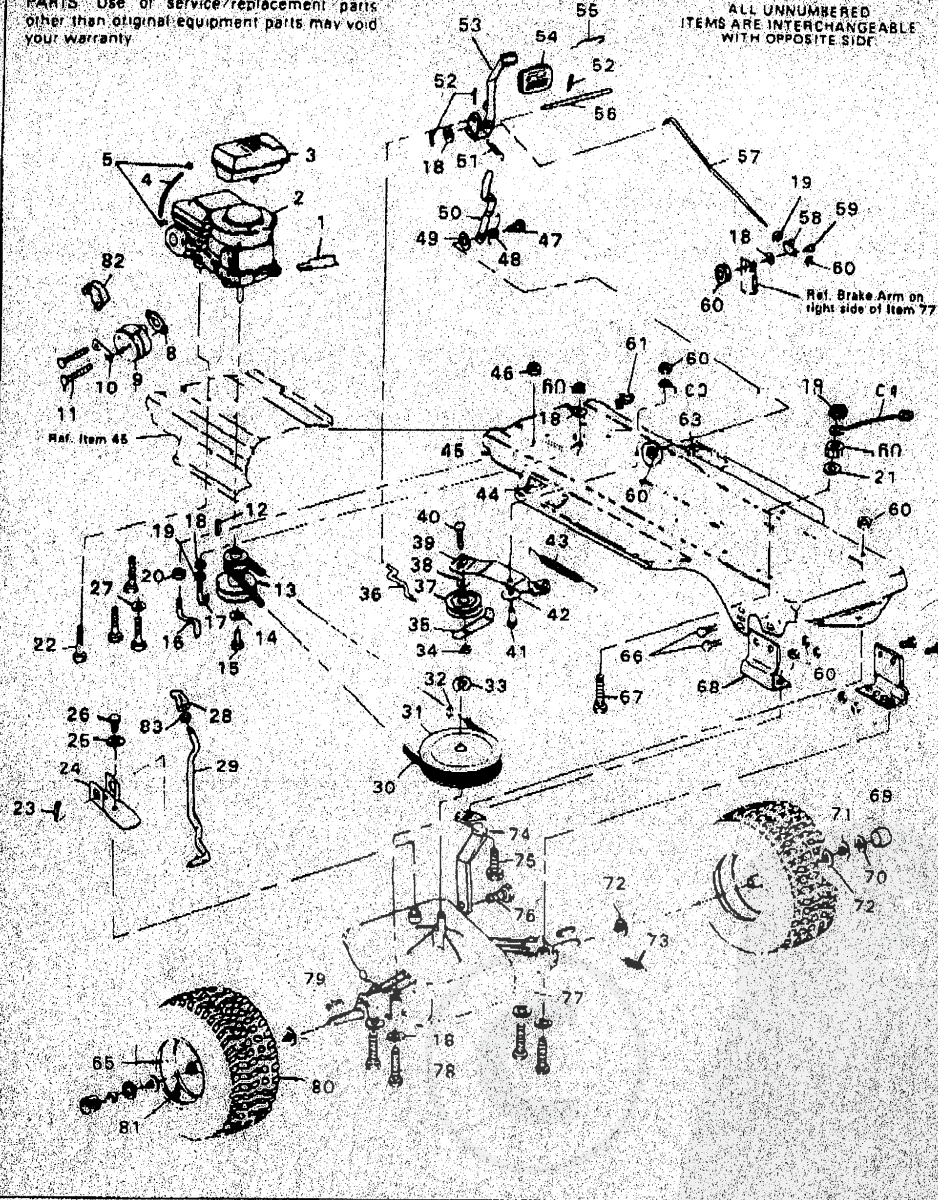

REPAIR PARTS

36" RIDING MOWER MODEL 3560-004

NOTE. ALWAYS USE ORIGINAL EQUIPMENT PARTS. Use of service/replacement parts other than original equipment parts may void your warranty.

ALL UNNUMBERED ITEMS ARE INTERCHANGEABLE WITH OPPOSITE SIDE.

36 RIDING MOWER MODEL 3560-004

ALWAYS GIVE THE FOLLOWING INFORMATION WHEN ORDERING REPAIR PARTS
1. THE PART NUMBER 2. THE PART NAME 3. QUANTITY DESIRED 4. THE MODEL NUMBER (As shown on Model Plate)
SEND PART ORDERS AS PER INSTRUCTIONS ON THE FRONT PAGE
YOUR UNIT IS RIGHT HAND OR LEFT HAND (WHICH AS YOU STAND BEHIND IT)
DO NOT USE KEY NUMBERS WHEN ORDERING REPAIR PARTS - ALWAYS USE PART NUMBERS
All replacement parts will be supplied in original production colors or in a neutral color
A handling fee is applicable to small parts orders

Key No.	Part No.	Description	Key No.	Part No.	Description
1	54873	Trough, Oil Drain	43	49276	Spring, Main Drive
2	Engine	§See Footnote Below	44	54965	Foot Pad, L.H.
3	48812	Gas Tank	45	50570	Main Frame
4	42258	Gas Line	46	41529	Locknut, 3/16 Thd.
5	41008	Clip, Gas Line	47	40974	Shoulder Bolt, Parking Brake
8		Gasket, Muffler (Engine Part)	48	43968	Spring, Parking Brake
9	57908	Muffler	49	32377	Wave Washer
10		Engine Part	50	50980	Arm, Parking Brake
11	173063	Screw, Hex Hd. 5/16-18 x 3/4 In.	51	50562	Spring, Clutch Pedal
12	33200	Key, Engine Pulley	52	121222	Pin, Cotter, 3/32 x 3/4 In.
13	55796	Pulley, Engine	53	55722	Brake Pedal Assembly
14	120383	Lockwasher, Split, 7/16 In.	54	53979	Rubber Pad, Brake Pedal
15	123567	Screw, Hex Hd. 7/16-20 x 1 In.	55	55025	Retainer, Pad, Brake Pedal
16	50653	Belt Guide, Blade Drive	56	43856	Shaft, Brake Clutch Pedal
17	49896	Belt Guide, Trans. Drive Belt	57	54715	Rod, Brake
18	120393	Flatwasher, 5/16 In.	58	54723	Bracket, Brake Rod
19	271184	Nut, Hex. Keps. 5/16-18 Thd.	59	20507	Shoulder Bolt
20	271190	Nut, Hex. Keps. 3/4-16 Thd.	60	9413447	Locknut, Hex 5/16-18 Thd.
21	138485	Washer, Ext. Lock, 5/16 In.	61	54888	Retainer, Wire
22	50947	Screw, Hex Hd. 5/16 x 1 1/4 In.	62	45602	Washer
23	137185	Pin, Cotter, 1/8 x 1 In.	63	54618	Foot Pad, R.H.
24	58256	Shift Bracket	64	55511	Ground Wire
25	57157	Washer	65	41105	Wheel
26	56255	Screw, Nylock, 1/4-28 x 3/4 In.	66	120228	Screw, Hex Hd. 5/16-18 x 3/8 In.
27	138489	Washer, Ext. Lock, 3/4 In.	67	122017	Screw, Hex Hd. 5/16-18 x 1 In.
28	58284	Knob, Gear Shift	68	53788	Bracket, Axle
29	55526	Shift Lever	69	40394	Hub Cap
30	54758	V. Belt	70	36626	"E" Ring
31	55520	Pulley, Transaxle	71	42815	Flatwasher
32	3021	Key, Woodruff, No. 606	72	642	Flatwasher
33	22053	Retaining Ring	73	35410	Spring, Brake Return
34	9413534	Locknut, Hex. 3/8-16 Thd.	74	54713	Bracket, Stabilizer
35	39659	Pin, Retainer	75	122007	Screw, Hex Hd. 5/16-18 x 3/4 In.
36	43980	Rod, Clutch	76	35498	Screw, Hex Wa. Tap, 5/16-18 x 1/4 In.
37	35374	Pulley, Idler	77	Transaxle	1-Partless 4 speed, Model 900
38	274517	Flatwasher, 25-64 In.	78	180117	Screw, Hex Hd. 5/16-18 x 2 1/4 In.
39	53762	Idler Arm	79	39628	Key, 3/16 x 3/16 x 2 1/2 In.
40	45892	Carriage Bolt, 3/16 x 1 1/2 In.	80	41106	Tire
41	41890	Shoulder Bolt	81	24167	Valve Stem
42	4107	Washer	82	54767	Heat Shield, Muffler
			83	120238	Jam Nut, 1/3 Thd.

*Standard Hardware Items - May Be Purchased Locally
†Contact Tecumseh, Peerless, authorized service dealer for parts and warranty
‡Contact Engine Manufacturer's authorized service dealer (See Engine Manual) for parts and warranty