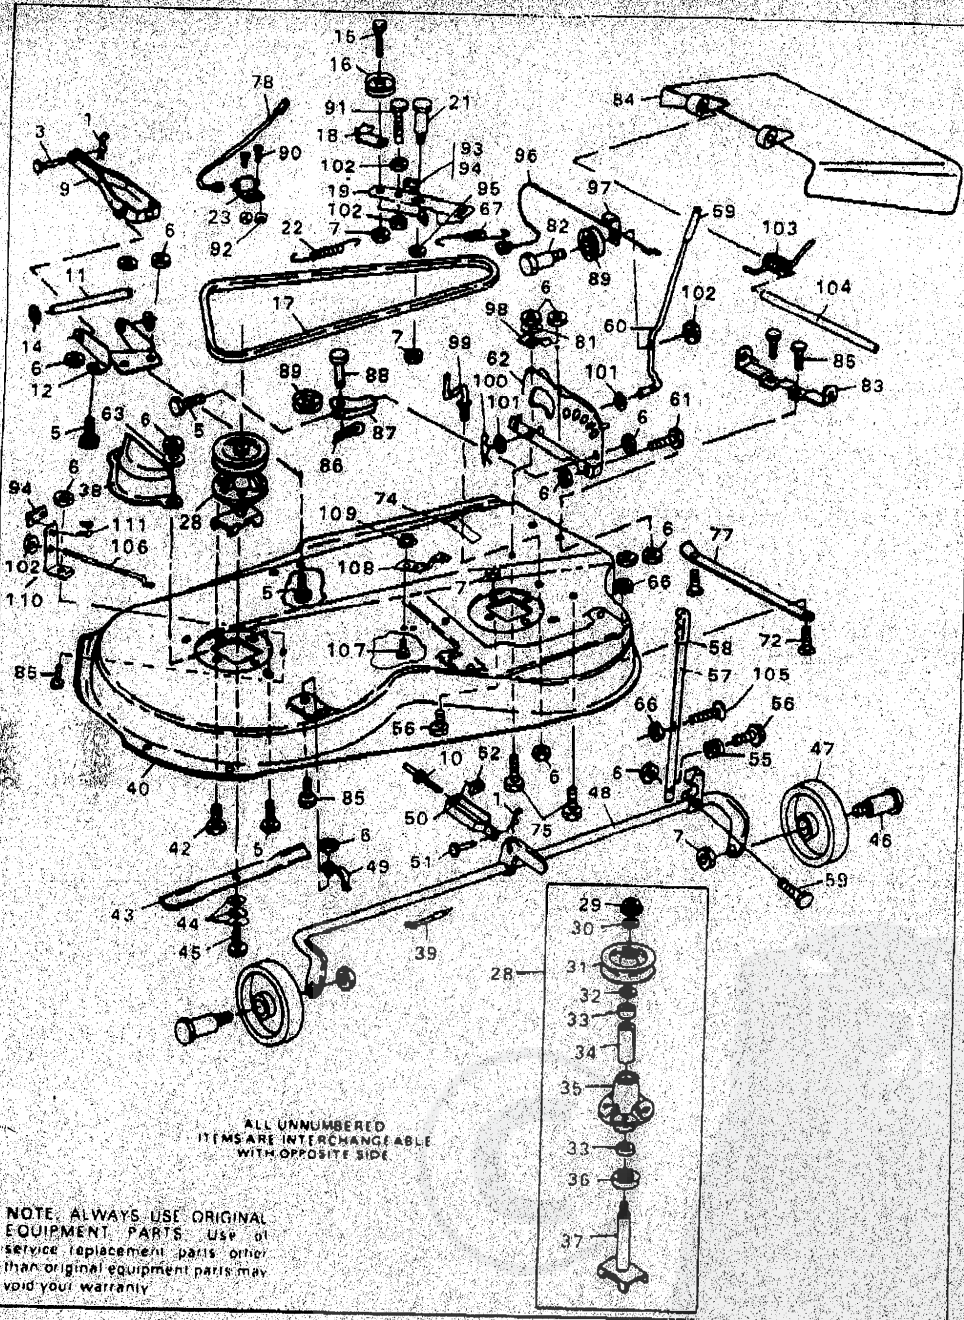

36 RIDING MOWER MODEL 3560-004

ALL UNNUMBERED
ITEMS ARE INTERCHANGEABLE
WITH OPPOSITE SIDE

NOTE: ALWAYS USE ORIGINAL
EQUIPMENT PARTS. Use of
service replacement parts other
than original equipment parts may
void your warranty.

36 RIDING MOWER MODEL 3560-004

Key No.	Part No.	Description	Key No.	Part No.	Description
1	56180	Hairpin Cotter	57	57329	Lever, Height Adjust
3	47816	Pull Pin	58	56924	Hand Grip, Height Adjust Lever
5	120228	*Screw, Hex Hd, 5/16-18 x 3/4 In.	59	46478	Hand Grip, Deck Engage Lever
6	9413447	Locknut, 5/16-18 Thd	60	300188	Lever, Deck Engage
7	9413534	Locknut, 3/8-16 Thd	61	122040	*Screw, Hex Hd, 5/16-18 x 1 1/2 In.
9	57340	Pivot Bracket	62	57337	Bracket, Height Adjust
10	300341	Lift Cable	63	120393	*Flatwasher
11	57196	Pivot Rod	66	271184	*Nut, Hex, Keps, 5/16-18 Thd
12	57327	Lift Support Plate	67	300583	Spring
14	20864	Retaining Ring	72	126216	*Carriage Bolt, 5/16-18 x 3/4 In.
15	57325	Carriage Bolt, 3/8-16 x 2 In.	74	68543	Decal, Height Adjust
16	300841	Idler Pulley, Drive	75	122007	*Screw, Hex Hd, 5/16-18 x 3/4 In.
17	58170	V-Belt	77	57314	Skid Bar
18	300844	Belt Retainer	78	57588	Wire Assembly, Deck Switch
19	300491	Bracket, Blade Throwout Idler	81	120385	Flatwasher
21	300180	Shoulder Bolt	82	57322	Shoulder Bolt
22	35410	Spring	83	57360	Pivot Bracket
23	57478	Switch, Lockout	84	57818	Chute Guard
28	86424	Quill Assembly, (Incl. Nos. 29-37)	85	120834	Screw, Hex Hd, 5/16-18 x 1/2 In.
29	51445	Flange Nut, 7/16-20 Thd.	86	121222	Cotter Pin, 3/32 x 3/4 In.
30	56365	Flatwasher	87	49320	Support, Cable Pulley
31	56390	Pulley	88	49332	Pin, 3/8 x 1 In.
32	51449	Spacer	89	39298	Pulley, Nylon
33	49562	Bearing	90	159943	Screw, Pan Hd, No. 10-24 x 3/4 In.
34	50818	Spacer, Tube	91	121954	Screw, Hex Hd, 1/4-20 x 2 In.
35	65547	Quill Casting	92	271166	Keps Nut, No. 10-24 Thd.
36	50816	Dust Shield, Quill	93	41601	Rivet, Brake Pad
37	56425	Saddle and Shaft Assembly	94	41471	Brake Pad
38	57328	Belt Guard, L.H. Pulley	95	996416	Flatwasher, 3/4 In.
39	57444	Retainer, Wire	96	57328	Clutch Cable
40	58169	Mower Deck	97	52456	Retainer, Cable
42	300345	Screw, Taprite, 5/16-18 x 1 1/4 In.	98	57321	Spring
43	56821	Blade, 18 In.	99	57318	Retainer, Belt
44	2483	Spring Washer	100	8260	Hairpin Cotter
45	39573	Screw, Hex Hd, Lock, 3/8-24 x 1 In.	101	120396	Flatwasher
46	23783	Shoulder Bolt	102	9424215	Locknut, 1/4-20 Thd.
47	52584	Wheel Assembly, Deck	103	57334	Spring, Discharge Chute
48	58167	Pivot Tube Assembly	104	57317	Rod, Pivot
49	51984	Support, Pivot Tube	105	57324	Screw, Latch
50	300703	Clevis, Lift Cable	106	300318	Rod, Brake Release
51	39527	Pin, Clevis	107	180077	Screw, Hex Hd, 5/16-18 x 3/4 In.
52	120372	*Nut, Square, 1/4-20 Thd.	108	300179	Bracket, Idler
55	57319	Spring, Height Adjust Lever	109	44108	Locknut, Wide Flange, 5/16-18 Thd
58	995338	Screw, Taprite, 1/4-20 x 3/4 In.	110	300181	Brake Bracket Assembly
			111	136624	Rivet, Brake Pad

Standard Hardware Items - May Be Purchased Locally