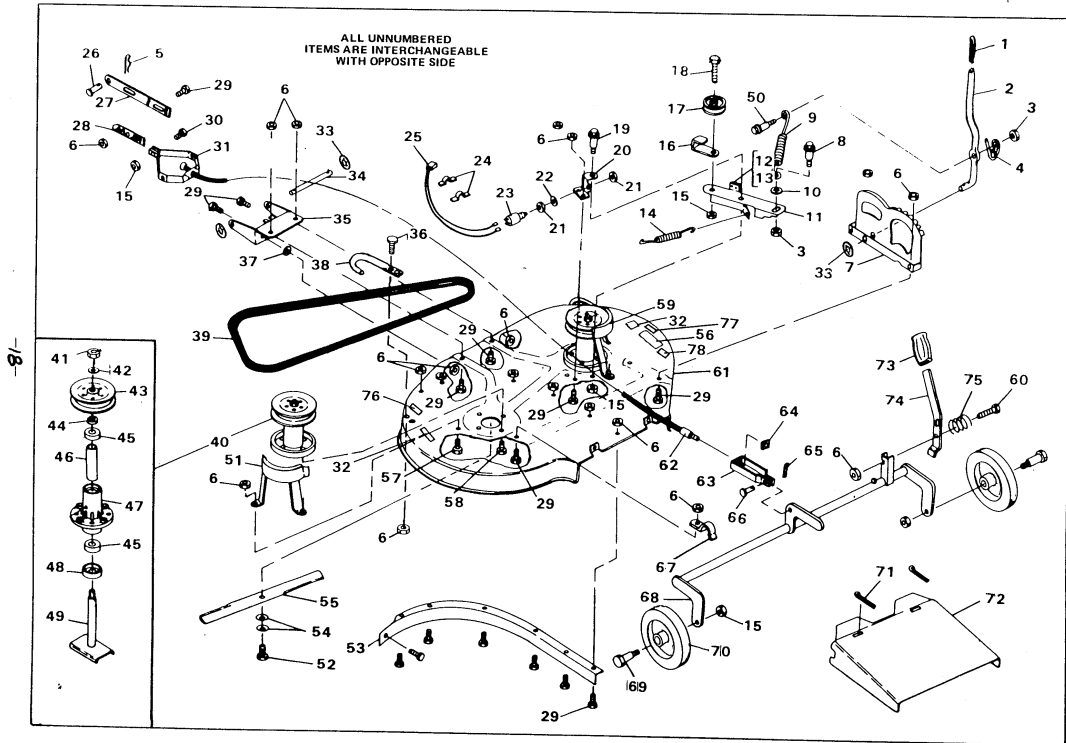

36" RIDING MOWER MODEL 3560-3200

36" RIDING MOWER MODEL 3560-3200

Key No.	Part No.	Description
1	46478	Hand Grip
2	53693	Lever, Clutch
3	9424215	Locknut, 1/4-20 Thd.
4	46581	Spring, Clutch Lever
5	8260	Hairpin Cotter
6	9413447	Locknut, 5/16-18 Thd.
7	53247	Quadrant
8	46563	Shoulder Bolt
9	52636	Spring, Clutch Lever
10	120392	Flatwasher, 1/4 In.
11	53055	Idler Arm Assy. (Incl. Nos. 12 & 13)
12	41471	Brake Pad
13	41601	Rivet, Brake Pad
14	36410	Spring
15	9413534	Locknut, 3/8-16 Thd.
16	52695	Belt Retainer
17	52694	Pulley, Idler
18	122168	Screw, Hex Hd, 3/8-16 x 1 1/2 In.
19	47516	Shoulder Bolt
20	47517	Bracket, Idler Arm
21	45877	Nut (Lockout Switch Part)
22	45878	Lockwasher (Lockout Switch Part)
23	41204	Switch, Lockout
24	41482	Clip, Press
25	48851	Wire Assembly

Key No.	Part No.	Description
26	47816	Pull Pin
27	49059	Bar Hitch
28	49058	Lock Bracket
29	120228	Screw, Hex Hd, 5/16-18 x 3/8 In.
30	120918	Screw, Hex Hd, 3/8-16 x 1 1/2 In.
31	50613	Pivot Bracket
32	68542	Decal, Caution
33	53697	Push Nut
34	53815	Pin, Pivot
35	48676	Lift Support, Plate Assembly
36	122007	Screw, Hex Hd, 5/16-18 x 3/4 In.
37	996416	Flatwasher, 3/8 In.
38	51921	Skid
39	49878	V-Belt
40	51450	Quill Assembly (Incl. Nos. 41-49)
41	51445	Nut
42	446248	Flatwasher, 11/16 In.
43	51451	Pulley
44	51449	Spacer
45	49562	Bearing
46	50818	Spacer
47	50088	Quill Housing
48	50616	Dust Shield
49	51447	Saddle & Shaft Assembly
50	53696	Shoulder Bolt

Key No.	Part No.	Description
51	46365	Cover, Pulley, L.H.
52	39573	Screw, Hex Hd, 3/8-24 x 1 In.
53	46367	Baffle, L.H.
54	2483	Formed Washer
55	39311	Blade, 18 In.
56	68543	Decal, Height Adjust
57	122017	Screw, Hex Hd, 5/16-18 x 1 In.
58	50634	Cover, Pulley, R.H.
59	46364	Screw, Hex Hd, 5/16-18 x 2 1/4 In.
60	120696	Mower Deck
61	51943	Lift Cable
62	53037	Clevis, Lift Cable
63	39404	Square Nut, 1/4-20 Thd.
64	120372	Cotterpin, 3/32 x 3/4 In.
65	121222	Pin, Clevis
66	39522	Support, Pivot Tube
67	51985	Pivot Tube Assy.
68	52613	Wheel Axle
69	23763	Wheel
70	52584	Cotterpin
71	120123	Chute Extension
72	50993	Hand Grip
73	20250	Lever, Height Adjust
74	49131	Spring
75	53246	Decal, Danger
76	68902	Decal, Blade Engage
77	68900	Decal, Height Adjust
78	68901	Decal, Height Adjust