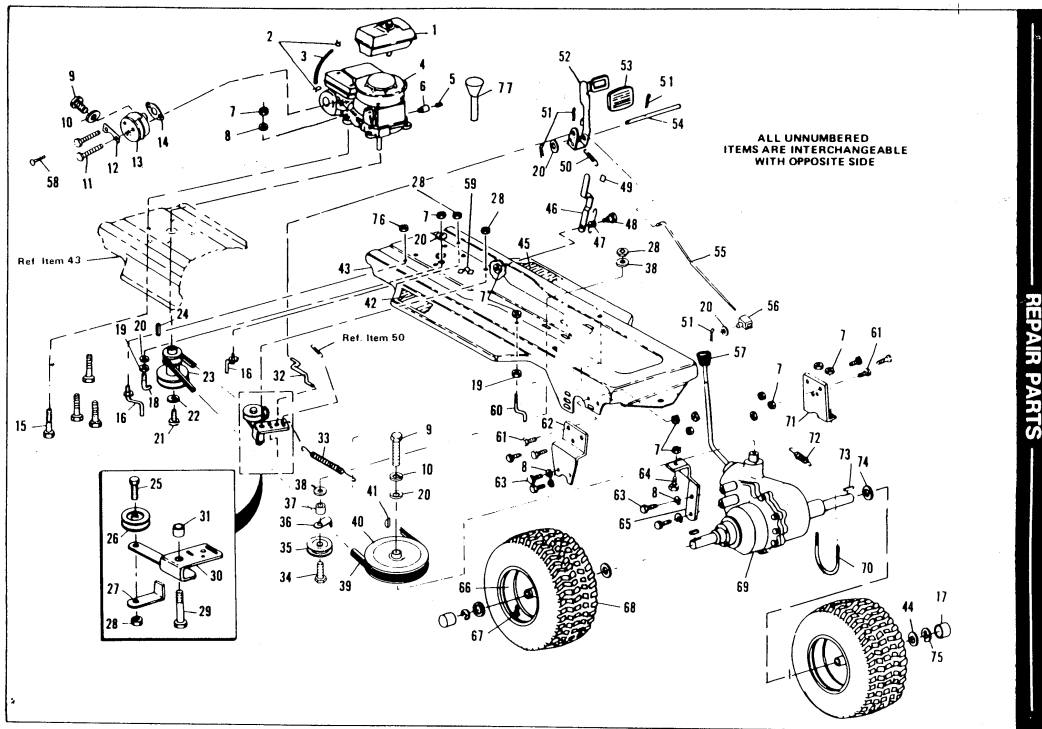

36" RIDING MOWER MODEL 3560-3200

-14-

15

Key No.	Part No.	Description	Key No.	Part No.	Description	Key No.	Part No.	Description
1	48812	Gas Tank	28	9413534	Locknut, Hex, 3/8-16 Thd.	54	43956	Shaft, Brake-Clutch Pedal
2	41008	Clip, Gas Line	29	28928	Shoulder Bolt	55	49654	Rod, Brake
3	41007	Gas Line	30	53858	Arm, Drive Idler	56	49653	Pivot Block
4	Engine	See Footnote Below	31	43953	Spacer	57	29483	Knob, Gear Shift
5	23700	Pipe Plug, 1/4 In.	32	43980	Rod, Clutch	58	9426210	Screw, Hex Wa. Hd. Taptime, No. 8-18 x 3/8 In.
6	45566	Oil Drain Tube	33	49276	Spring, Main Drive	59	41482	Press Clip
7	9413447	Locknut, Hex, 5/16-18 Thd.	34	122207	Screw, Hex Hd, 3/8-16 x 3 In.	60	43991	Belt Guide, Transaxle Pulley
8	120638	Lockwasher, Split, 5/16 In.	35	40223	Pulley, Backside Idler	61	120228	Screw, Hex Hd, 5/16-18 x 3/8 In.
9	180020	Screw, Hex Hd, 1/4-20 x 3/4 In.	36	39314	Retainer, Drive Belt, Backside Idler	62	49651	Bracket, Axle, L.H.
10	120380	Flatwasher, Split, 1/4 In.	37	49649	Spacer, Backside Idler	63	180080	Screw, Hex Hd, 5/16-18 x 1 1/2 In.
11	173063	Screw, Hex Hd, 5/16-18 x 3 1/2 In.	38	120394	Flatwasher, 3/8 In.	64	122007	Screw, Hex Hd, 5/16-18 x 3/4 In.
12	Engine Part		39	50737	V-Belt	65	49652	Bracket, Stabilizing
13	49993	Muffler	40	52199	Pulley, Transaxle	66	41105	Wheel
14	Gasket, Muffler (Engine Part)		41	431787	Key, Woodruff, No. 61	67	24167	Valve Stem
15	122040	Screw, Hex Hd, 5/16-18 x 1 1/2 In.	42	52317	Foot Pad, Left	68	41106	Tire
16	50653	Belt Guide, Blade Drive	43	53787	Main Frame	69	Transaxle	Peerless Model 601 See Warranty Page 22
17	40394	Hub Cap	44	42815	Flatwasher	70	40124	"U" Bolt
18	49896	Belt Guide, Transmission Drive Belt	45	52316	Foot Pad, Right	71	49650	Bracket, Axle, R.H.
19	271184	Nut, Hex, Keps, 5/16-18 Thd.	46	50980	Arm, Parking Brake	72	39395	Spring, Brake Return
20	120386	Nut, Hex, Keps, 5/16-18 Thd.	47	43958	Spring, Parking Brake	73	39628	Key, 3/16 x 3/16 x 2 1/2 In.
21	123567	Screw, Hex Hd, 7/16-20 x 1 In.	48	40974	Shoulder Bolt, Parking Brake	74	642	Flatwasher
22	120383	Lockwasher, Split	49	68585	Decal, Parking Brake	75	36625	"E" Ring, 3/4 In.
23	52418	Pulley, Engine	50	50562	Spring, Clutch Pedal	76	41529	Nut, Hex Jam, 3/8-16 Thd.
24	33200	Key, Engine Pulley	51	121222	Pin, Cotter, 3/32 x 3/4 In.	77	47498	Funnel, Oil Fill
25	120918	Screw, Hex Hd, 3/8-16 x 1 1/2 In.	52	52640	Brake Pedal Assembly			
26	35374	Pulley, Idler	53	53549	Rubber Pad, Brake Pedal			
27	39659	Belt Retainer						