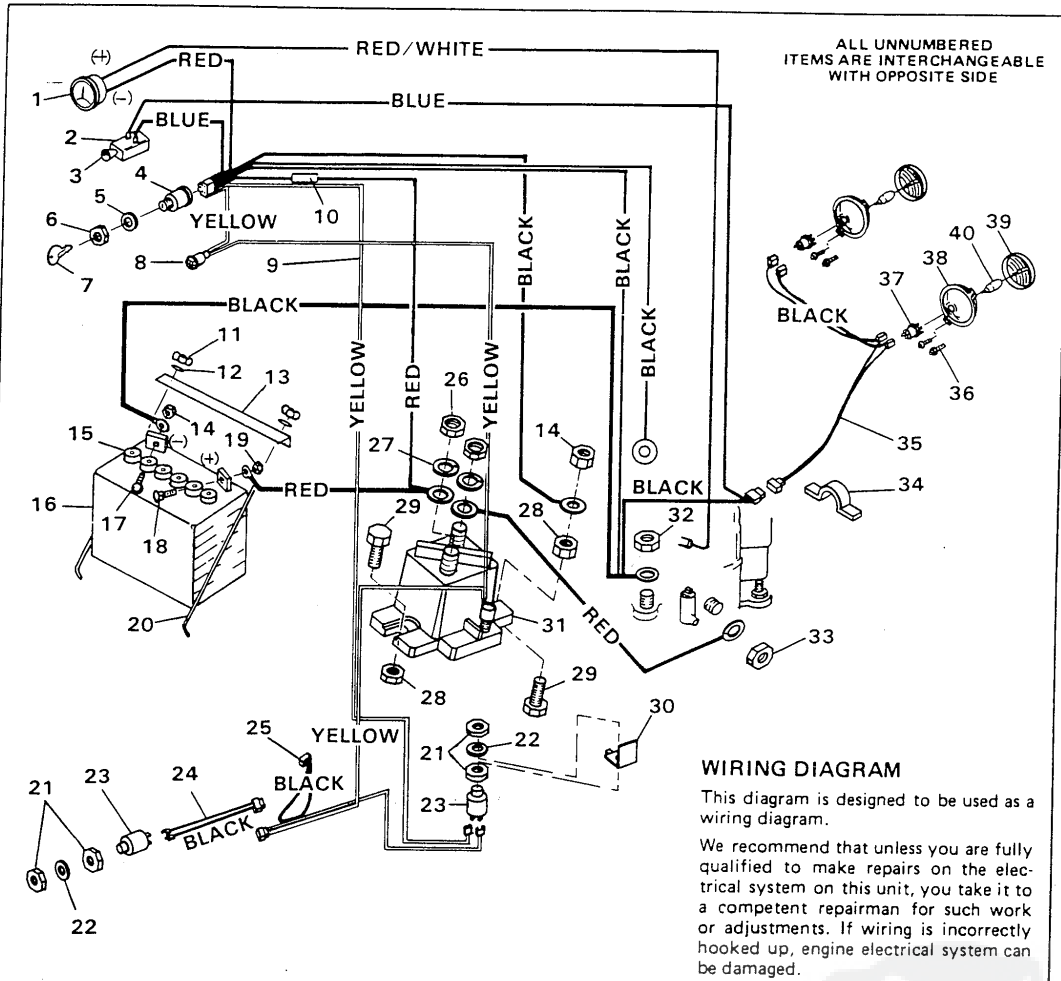

36" RIDING MOWER MODEL 3560-3200

Key No.	Part No.	Description
1	39463	Ammeter
2	40997	Switch w/ Knob, Headlight
3	40778	Knob, Headlight Switch
4	44745	Switch, Ignition w/Keys
5	138557	Lockwasher (Switch Part)
6	48140	Locknut (Switch Part)
7	49643	Key, Ignition
8	45333	Ignition Light
9	52791	Wire Harness Assembly
10	49211	Fuse
11	997208	Wing Nut, Nylock, 1/4-20 Thd.
12	120386	Flatwasher, 1/4 In.
13	40243	Bracket, Battery, Hold-Down
14	271172	Nut, Keps, 1/4-20 Thd.
15	40892	Cap, Battery
16	52936	Battery
17	126203	Carriage Bolt, 1/4-20 x 5/8 In.
18	126216	Carriage Bolt, 5/16-18 x 3/4 In.
19	271184	Nut, Keps, 5/16-18 Thd.
20	40234	Battery Rod

Key No.	Part No.	Description
21	45877	Nut (Lockout Switch Part)
22	45878	Lockwasher (Lockout Switch Part)
23	41204	Switch, Lockout
24	48851	Wire Assembly, Deck Switch
25	42071	Wire Assembly, By-Pass
26	120368	Locknut, Hex, 5/16-24 Thd.
27	138485	Washer, Shakeproof
28	9424215	Locknut, hex, 1/4-20 Thd.
29	121900	Screw, Hex Hd, 1/4-20 x 1 In.
30	49734	Bracket, Switch Mounting
31	53716	Solenoid
32	9413447	Locknut, Hex, 5/16-18 Thd.
33		Engine Part
34	41482	Wire Clip, Press
35	52800	Lead Wire, Headlight
36	50668	Screw, Hex Wa. Hd, No. 10-14 x 1/2 In.
37	52573	Socket, Headlight
38	52571	Bezel, Headlight
39	52570	Lens, Headlight
40	52572	Bulb, Headlight