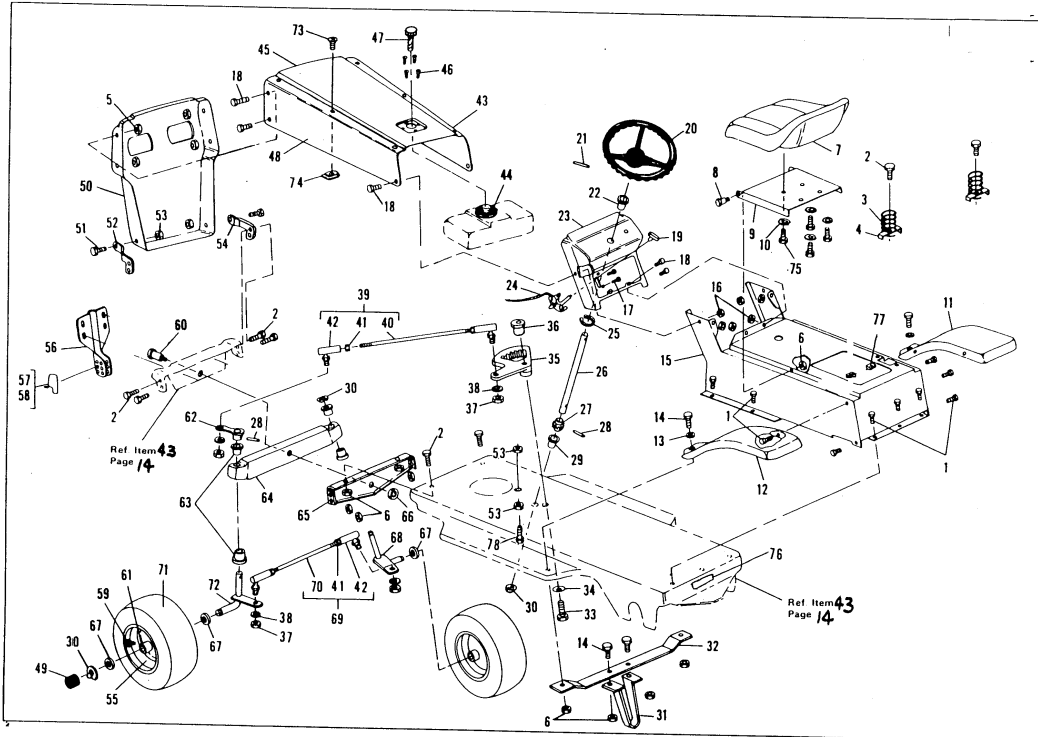

36" RIDING MOWER MODEL 3560-3200

36" RIDING MOWER MODEL 3560-3200

Key No.	Part No.	Description	Key No.	Part No.	Description	Key No.	Part No.	Description
1	995346	Screw, Taprite, 1/4-20 x 1/2 In.	27	44009	Pinion Gear	53	9413534	Locknut, 3/8-16 Thd.
2	120228	Screw, Hex Hd, 5/16-18 x 3/8 In.	28	454565	Roll Pin	54	47852	Bracket, Grille Support, R.H.
3	52332	Spring, Seat	29	39580	Bearing, Steering	55	39829	Wheel w/Bearing
4	49339	Clip, Spring	30	36625	"E" Ring	56	50719	Bracket, Deck Hanger
5	50352	Locknut, 1/4-20 Thd.	31	44500	Bracket, Deck Guide	57	68584	Decal, Hanger, L.H.
6	9413447	Locknut, Hex, 3/16-18 Thd.	32	43964	Bracket, Deck Guide Support	58	68583	Decal, Hanger, R.H.
7	52656	Seat	33	39573	Screw, Hex Hd Lock, 3/8-24 x 1 In.	59	24167	Valve Stem
8	20507	Shoulder Bolt	34	24833	Spring Washer	60	50720	Shoulder Bolt, Axle Pivot
9	51072	Seat Bracket	35	44010	Sector Gear	61	39979	Bearing
10	120638	Lockwasher, Split	36	44011	Shoulder Bolt, Sector Gear	62	49447	Arm, Steering
11	49636	Fender, R.H.	37	120369	Nut, Hex, 3/8-24 Thd.	63	50546	Bearing, Spindle
12	49637	Fender, L.H.	38	120382	Lockwasher, Split, 3/8 In.	64	44062	Front Axle Assembly
13	446363	Flatwasher, 5/16 In.	39	44059	Drag Link Assembly	65	43988	Bracket, Front Axle Support
14	122017	Screw, Hex Hd, 5/16-18 x 1 In.	40	44060	Drag Link	66	274654	Locknut, Hex, 1/4-20 Thd.
15	53634	Console Assembly	41	124925	Nut, Hex, 3/8-24 Thd.	67	642	Flatwasher
16	9424215	Locknut, Hex, 1/4-20 Thd.	42	21275	Ball Joint	68	48844	Spindle, Right
17	35287	Screw, Taprite, No. 8-32 x 3/8 In.	43	46176	Side Panel, Hood, R.H.	69	48762	Tie Rod Assembly
18	48900	Screw, Hex Wash, Hd, 1/4-20 x 1 In.	44	44843	Pad, Vibration	70	48764	Tie Rod
19	39486	Knob, Throttle Control Lever	45	48835	Hood	71	41108	Tire
20	47083	Steering Wheel	46	49050	Screw, Plastite, 1/4-10 x 3/8 In.	72	48845	Spindle, Left
21	456836	Roll Pin	47	51578	Gas Gauge	73	9422616	Screw, No. 10-16 x 1/2 In.
22	39432	Bearing, Steering	48	46295	Side Panel, Hood, L.H.	74	46192	Nut, Tinnerman, No. 10-16
23	50077	Dash Assembly	49	40394	Hub Cap	75	120834	Screw, Hex Hd, 5/16-18 x 1/2 In.
24	50117	Lever, Throttle Control	50	54475	Grille	76	68542	Decal, Caution
25	39492	Retaining Ring	51	120233	Screw, Hex Hd, 3/8-16 x 1 In.	77	39239	Speed Nut
26	44008	Shaft, Steering	52	47851	Bracket, Grille Support, L.H.	78	49930	Upstop Bolt