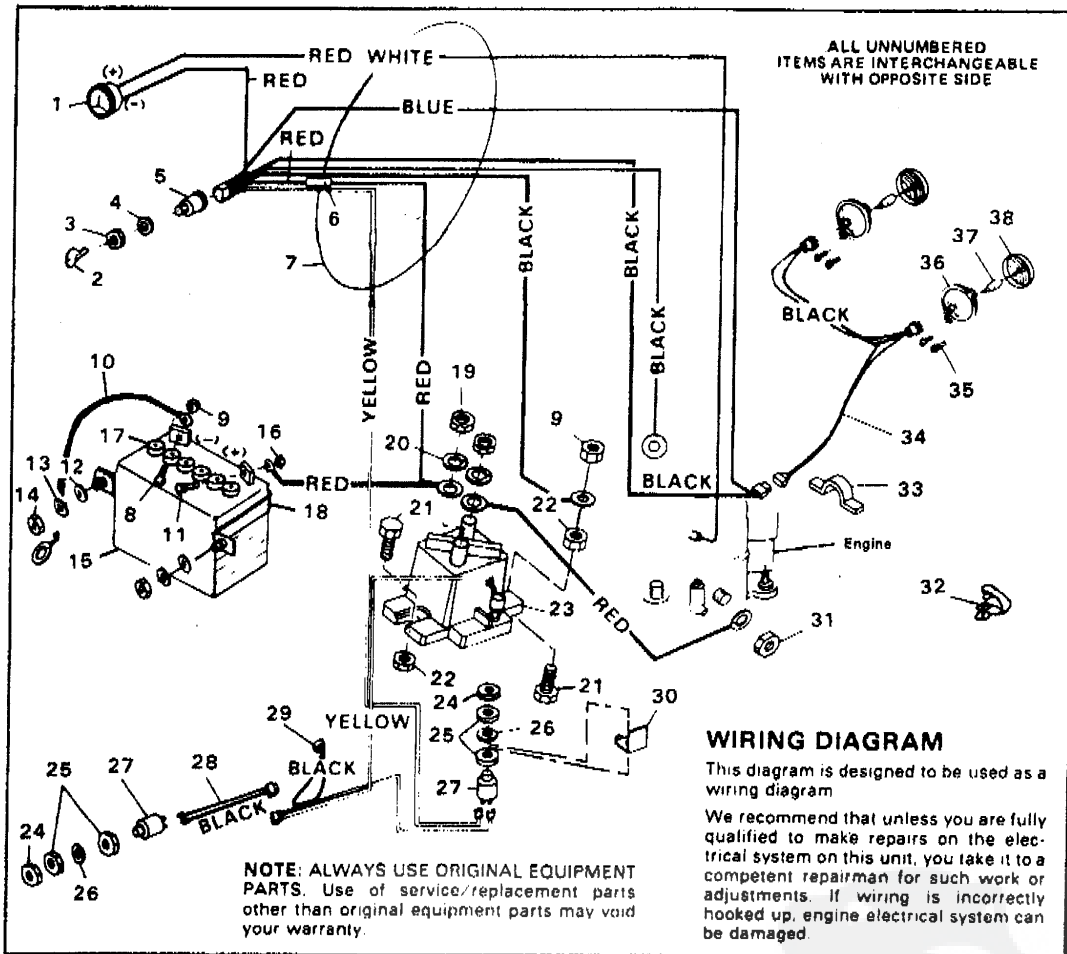

36" RIDING MOWER MODEL 3560-5400

Key No.	Part No.	Description	Key No.	Part No.	Description
1	39463	Ammeter	20	138485	Washer, Shakeproof
2	49643	Key, Ignition	21	187745	Screw, Hex Hd, 1/4-20 x 3/4 In.
3	48140	Locknut (Switch Part)	22	9424216	Locknut, Hex, 1/4-20 Thd.
4	138557	Lockwasher (Switch Part)	23	53716	Solenoid
5	52583	Switch, Ignition w/Keys	24	58635	Nut, Hex, 15/32-32 Thd.
6	49211	Fuse	25	45877	Nut (Lockout Switch Part)
7	56349	Wire Harness Assembly	26	46878	Lockwasher (Lockout Switch Part)
8	126203	Carriage Bolt, 1/4-20 x 5/8 In.	27	41204	Switch, Lockout
9	271172	Nut, Keps, 1/4-20 Thd.	28	43038	Wire Assembly, Deck Switch
10	55511	Ground Wire	29	42071	Wire Assembly, By-Pass
11	126216	Carriage Bolt, 5/16-18 x 3/4 In.	30	49734	Bracket, Switch Mounting
12	120392	Flatwasher, 9/32 In.	31		Engine Part
13	120380	Lockwasher, Split, 1/4 In.	32	54888	Retainer, Wire
14	120375	Nut, Hex, 1/4-20 Thd.	33	41482	Wire Clip, Press
15	52936	Battery	34	56189	Lead Wire, Headlight
16	271184	Nut, Keps, 5/16-18 Thd.	35	50668	Screw, Hex Wa. Hd, No. 10-14 x 1/2 In.
17	40892	Cap, Battery	36	52571	Bezel, Headlight
18	54740	Bracket, Battery, Hold-Down	37	52572	Bolt, Headlight
19	120368	Nut, Hex, 5/16-24 Thd.	38	52570	Lens, Headlight