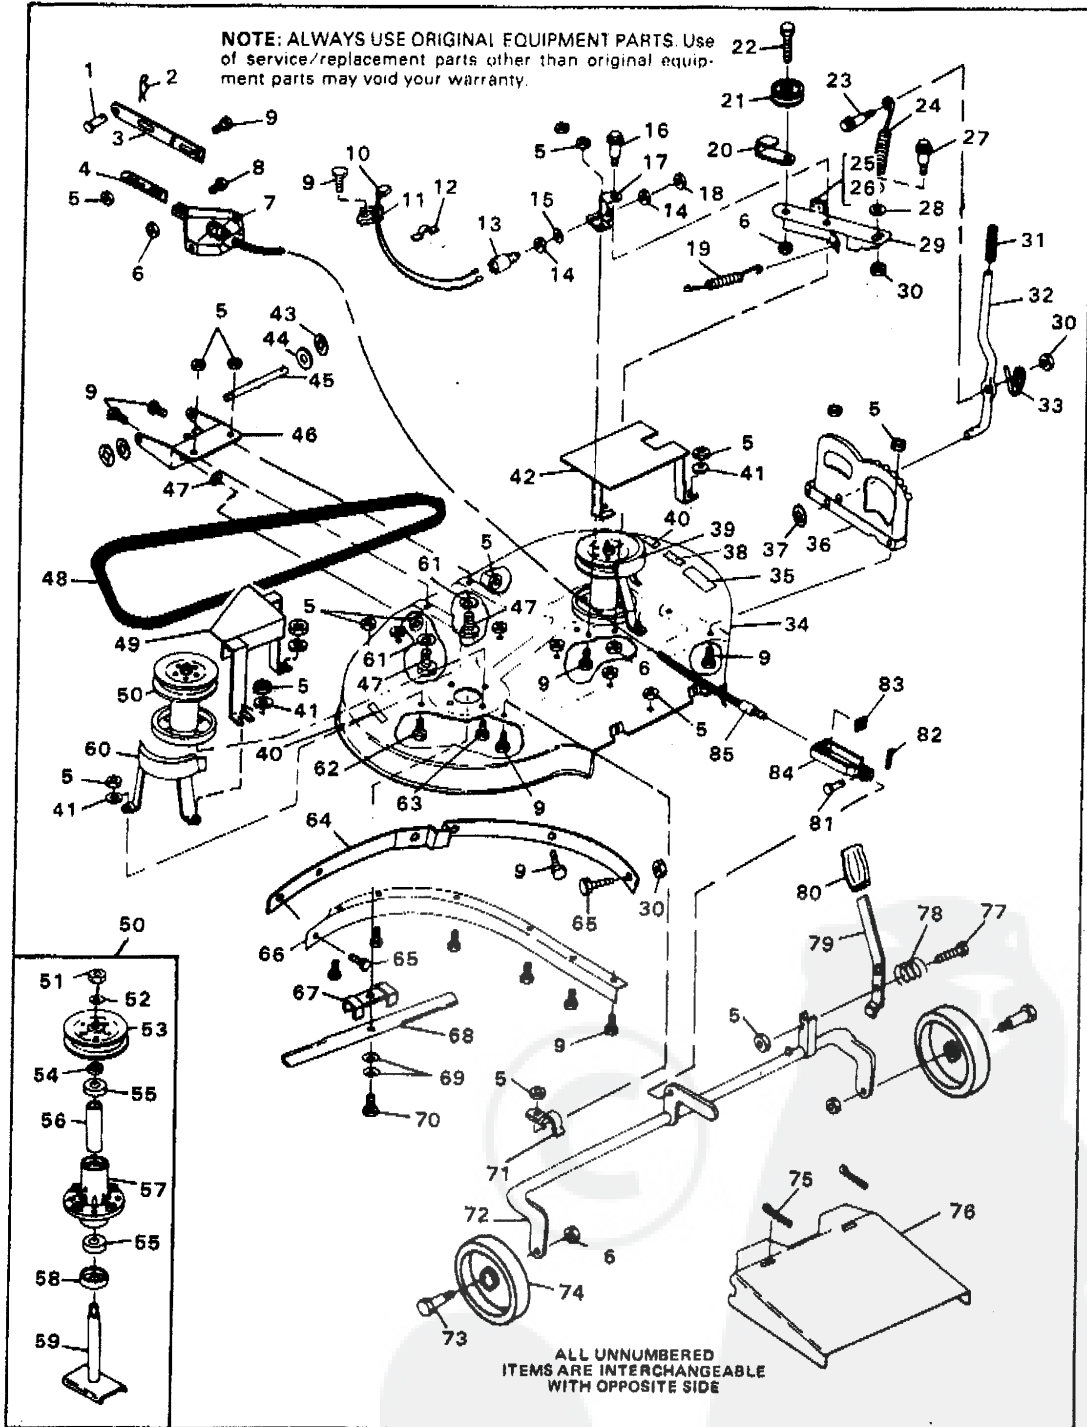

36" RIDING MOWER MODEL 3560-5400

36" RIDING MOWER MODEL 3560-5400

Key No.	Part No.	Description	Key No.	Part No.	Description
1	47816	Pull Pin	44	996425	Flatwasher
2	56180	Cotter Pin	45	55724	Pin, Pivot
3	49059	Bar Hitch	46	48676	Lift Support, Plate Assembly
4	49058	Lock Bracket	47	996416	Flatwasher, 3/8 In.
5	9413447	Locknut, 5/16-18 Thd.	48	48044	V-Belt
6	9413634	Locknut, 3/8-16 Thd.	49	51323	Belt Guard Assembly
7	50613	Pivot Bracket	50	56424	Quill Assembly
8	120918	Screw, Hex Hd, 3/8-16 x 1 1/2 In.	51	51445	Nut
9	120228	Screw, hex Hd, 5/16-18 x 3/8 In.	52	56365	Flatwasher
10	48851	Wire Assembly	53	56390	Pulley
11	56546	Retainer, Wire	54	51449	Spacer
12	41482	Clip, Press	55	49562	Bearing
13	41204	Switch, Lockout	56	50818	Spacer
14	45877	Nut (Lockout Switch Part)	57	55547	Quill Housing
15	45878	Lockwasher (Lockout Switch Part)	58	50616	Dust Shield
16	47516	Shoulder Bolt	59	56425	Saddle & Shaft Assembly
17	47517	Bracket, Idler Arm	60	46365	Cover, Pulley, L.H.
18	56635	Nut, Hex	61	122007	Screw, Hex Hd, 5/16-18 x 3/4 In.
19	35410	Spring	62	122017	Screw, Hex Hd, 5/16-18 x 1 In.
20	52695	Belt Retainer	63	50634	Screw, Taptite, 5/16-18 x 7/8 In.
21	52694	Pulley, Idler	64	51264	Baffle
22	122168	Screw, Hex Hd, 3/8-16 x 1 3/4 In.	65	120854	Screw, Hex Hd, 1/4-20 x 3/8 In.
23	53696	Shoulder Bolt	66	55655	Baffle, L.H.
24	52636	Spring, Clutch Lever	67	50002	Spacer, Blade
25	41471	Brake Pad	68	54884	Blade, 18 In.
26	41601	Rivat, Brake Pad	69	2483	Formed Washer
27	46563	Shoulder Bolt	70	47665	Screw, hex Hd, 3/8-24 x 1 1/4 In.
28	120392	Flatwasher, 1/4 In.	71	51985	Support, Pivot Tube
29	53055	Idler Arm Assy. (Incl. Nos. 25 & 26)	72	52613	Pivot Tube Assembly
30	9424215	Locknut, 1/4-20 Thd.	73	23763	Wheel Axle
31	46478	Hand Grip	74	52584	Wheel
32	53694	Lever, Clutch	75	120123	Cotterpin
33	46561	Spring, Clutch Lever	76	50993	Chute Extension
34	56799	Mower Deck	77	120696	Screw, Hex Hd, 5/16-18 x 2 1/4 In.
35	68901	Decal, Height Adjust	78	53246	Spring
36	53520	Quadrant	79	50027	Lever, Height Adjust
37	53697	Push Nut	80	20250	Hand Grip
38	68900	Decal, Blade Engage	81	39522	Pin, Clevis
39	46364	Cover, Pulley, R.H.	82	8260	Hairpin Cotter
40	68902	Decal, Caution	83	120372	Square Nut, 1/4-20 Thd.
41	274517	Flatwasher, 25/64 In.	84	39404	Clevis, Lift Cable
42	51318	Idler Guard Assembly	85	55880	Lift Cable
43	20864	E-Ring