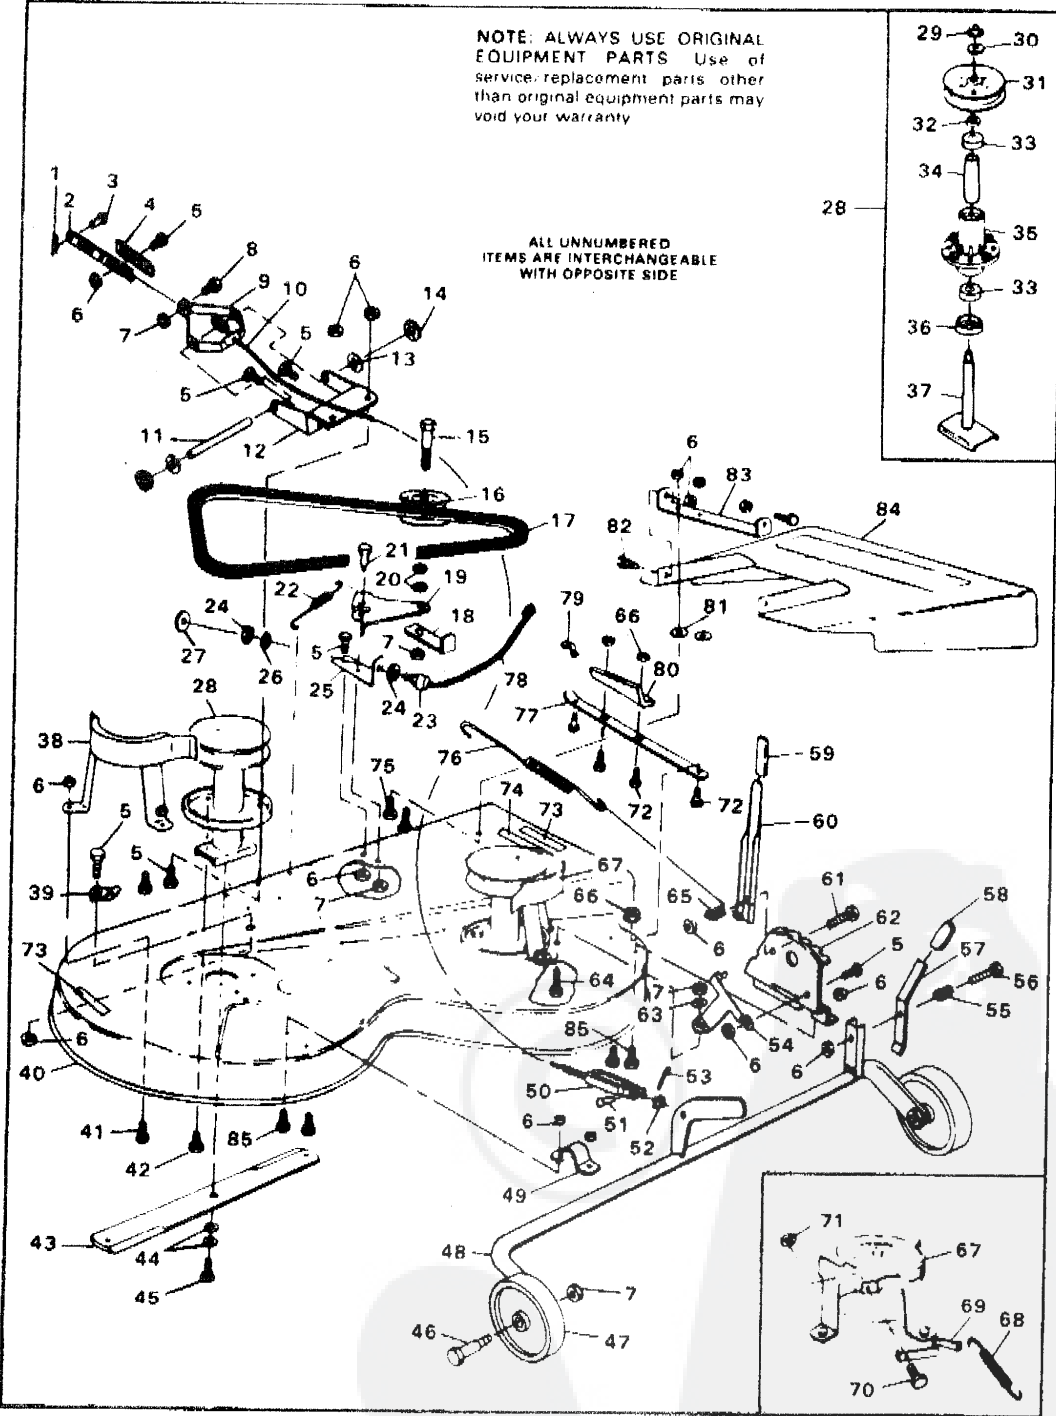

36" RIDING MOWER MODEL 3560-81

NOTE: ALWAYS USE ORIGINAL EQUIPMENT PARTS Use of service replacement parts other than original equipment parts may void your warranty.

ALL UNNUMBERED ITEMS ARE INTERCHANGEABLE WITH OPPOSITE SIDE

36" RIDING MOWER MODEL 3560-81

Key No.	Part No.	Description	Key No.	Part No.	Description
1	56180	Hairpin Cotter	44	2483	Spring Washer
2	49059	Bar Hitch	45	39573	Screw, Hex Hd, Lock, 3/8-24 x 1 In.
3	47816	Pull Pin	46	23763	Shoulder Bolt
4	49058	Lock Bracket	47	52584	Wheel Assembly, Deck
5	120228	*Screw, Hex Hd, 5/16-18 x 3/8 In.	48	54823	Pivot Tube Assembly
6	9413447	Locknut, 5/16-18 Thd	49	51984	Support, Pivot Tube
7	9413534	Locknut, 3/8-16 Thd	50	39404	Clevis, Lift Cable
8	120918	*Screw, Hex Hd, 3/8-16 x 1 1/2 In	51	39522	Pin, Clevis
9	50613	Pivot Bracket	52	120372	*Nut, Square, 1/4-20 Thd
10	55880	Lift Cable	53	8260	Hairpin Cotter
11	55724	Pivot Rod	54	53781	Brace, Height Adjust Bracket
12	48676	Lift Support Plate	55	53246	Spring, Height Adjust Lever
13	896425	*Flatwasher, 33/64 In.	56	120696	*Screw, Hex Hd, 5/16-18 x 2 1/4 In.
14	20864	Retaining Ring	57	56583	Lever, Height Adjust
15	122181	*Screw, Hex Hd, 3/8-16 x 2 In.	58	53995	Hand Grip, Height Adjust Lever
16	39498	Idler Pulley, Drive	59	55213	Hand Grip, Deck Engage Lever
17	43066	V-Belt	60	53780	Lever, Deck Engage
18	40304	Belt Retainer	61	122040	*Screw, Hex Hd, 5/16-18 x 1 1/2 In.
19	41202	Bracket, Blade Throwout Idler	62	53783	Bracket, Height Adjust
20	845	Flatwasher, 25/64 In.	63	120394	*Flatwasher, 13/32 In.
21	54854	Shoulder Bolt	64	180120	*Screw, Hex Hd, 3/8-16 x 3/4 In.
22	41357	Spring, Blade Throwout Return	65	29170	Spring, Deck Engage Lever
23	41204	Switch, Lockout	66	271184	*Nut, Hex, Keps, 5/16-18 Thd.
24	45877	Locknut (Lockout Switch)	67	56575	Belt Guard, R.H., Pulley
25	41210	Mounting Bracket, Switch	68	53779	Spring, Brake Release
26	45878	Lockwasher (Lockout Switch)	69	43054	Spring, Belt Brake
27	56635	Nut, Hex, 15/32 In.	70	443874	*Screw, Hex Hd, No. 10-24 x 1/2 In
28	56424	Quill Assy. (Includes Nos. 29-37)	71	997316	Locknut, No. 10-24 Thd.
29	51445	Flange Nut, 7/16-20 Thd.	72	126216	*Carriage Bolt, 5/16-18 x 3/4 In.
30	56365	Flatwasher	73	68542	Decal, Caution
31	56390	Pulley	74	69784	Decal, Height Adjust
32	51449	Spacer	75	122007	*Screw, Hex Hd, 5/16-18 x 3/4 In.
33	49562	Bearing	76	53886	Spring, Blade Throwout
34	50818	Spacer, Tube	77	55369	Skid Bar
35	55547	Quill Casting	78	48851	Wire Assembly, Deck Switch
36	50616	Dust Shield, Quill	79	41482	Wire Clip, Press
37	56425	Saddle and Shaft Assembly	80	55368	Deflector
38	39461	Belt Guard, L.H., Pulley	81	45602	Flatwasher, 21/64 In.
39	56546	Retainer, Wire	82	8482	Shoulder Bolt
40	56456	Mower Deck	83	41212	Pivot Bracket
41	122017	*Screw, Hex Hd, 5/16-18 x 1 In	84	41211	Chute Guard
42	50634	Screw, Taprite, 5/16-18 x 3/8 In	85	120834	Screw, Hex Hd, 5/16 - 18 x 1/2 In.
43	54884	Blade, 18 In.			

*Standard Hardware Items - May Be Purchased Locally