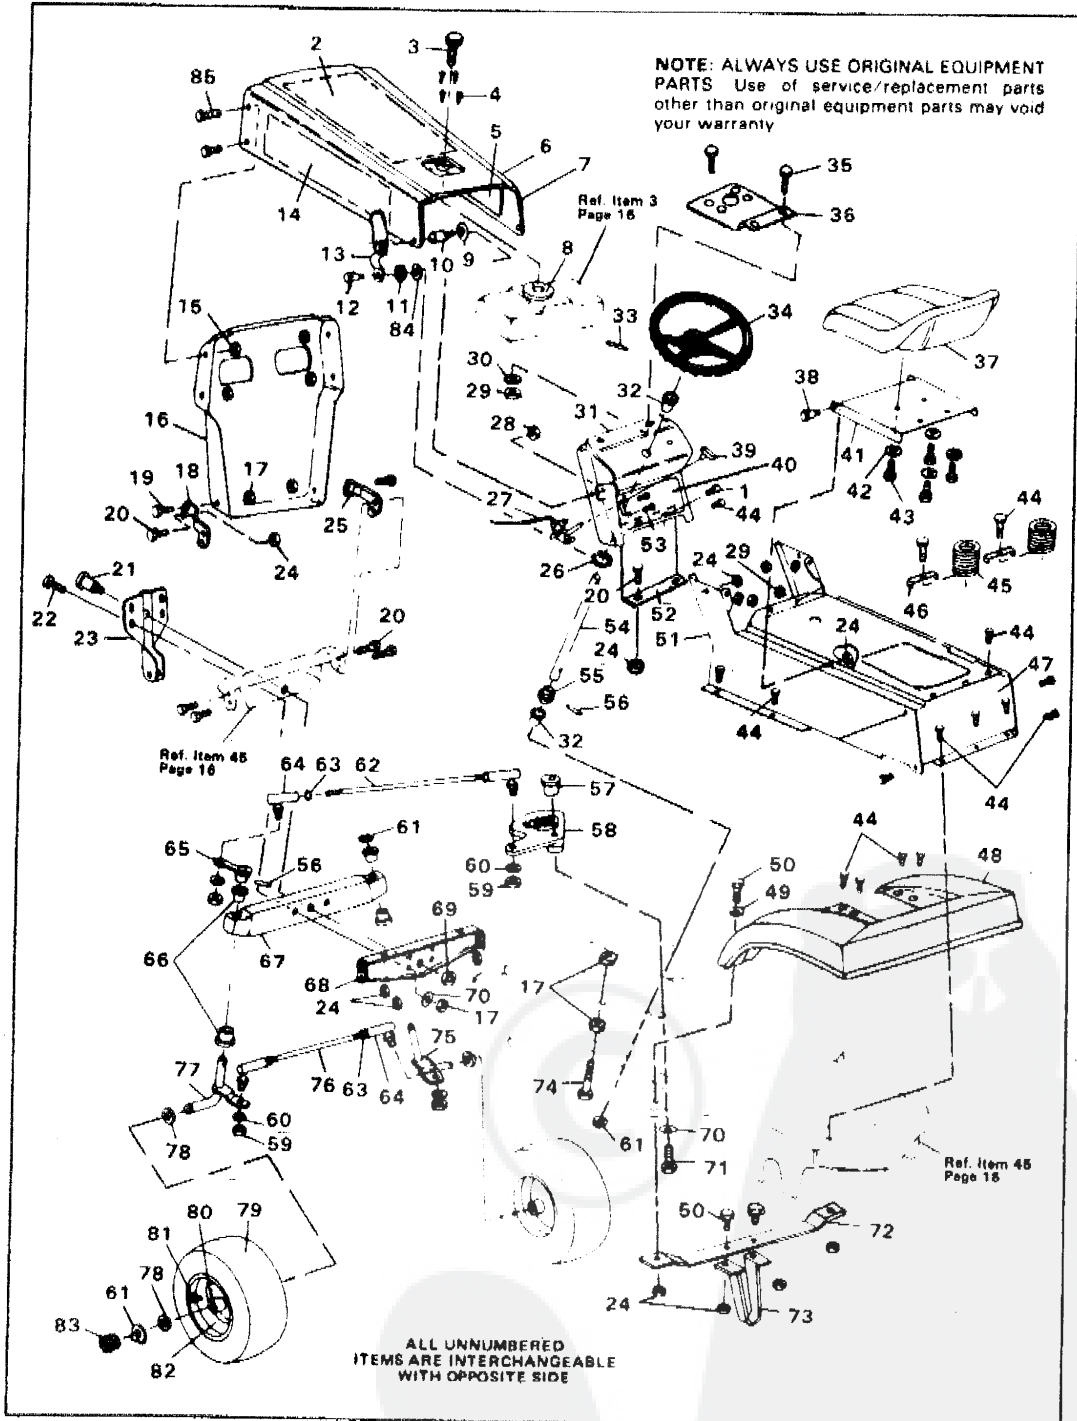

36" RIDING MOWER MODEL 3560-81

36" RIDING MOWER MODEL 3560-81

Key No.	Part No.	Description	Key No.	Part No.	Description
1	274672	Screw, Hex Wa. Hd, ¼-20 x ¾ In.	43	120834	Screw, Hex Hd, 5/16-18 x 1 ½ In.
2	55832	Foam Pad, Hood Top	44	995346	Screw, Taptite, ¼-20 x ½ In.
3	50988	Gas Gauge	45	56220	Spring, Seat
4	49050	Screw, Plastite, ¼-10 x ¾ In.	46	56060	Clip, Seat Spring
5	55834	Foam Pad, Hood, R.H.	47	56235	Cover, Rear Console
6	53954	Hood	48	52470	Fender Assembly
7	55040	Edging, Hood	49	446363	Flatwasher, 5/16 In.
8	54885	Pad, Vibration	50	122017	Screw, Hex Hd, 5/16-18 x 1 In.
9	138538	Lockwasher, Int. Tooth, 5/16 In.	51	56226	Console Assembly
10	53446	Pin, Hood Latch	52	55537	Bulkhead, Console
11	120394	Flatwasher, 13/32 In.	53	35287	Screw, Taptite, No. 8-32 x ¾ In.
12	8482	Shoulder Bolt	54	44008	Shaft, Steering
13	57159	Latch, Hood	55	44009	Pinion Gear
14	55833	Foam Pad, Hood, L.H.	56	454565	Roll Pin
15	50352	Locknut, Wide Flange, ¼-20 Thd.	57	44011	Shoulder Bolt, Sector Gear
16	53402	Grille	58	48543	Sector Gear
17	9413534	Locknut, ¾-16 Thd.	59	120369	Nut, Hex, ¾-24 Thd.
18	56259	Bracket, Grille Support, L.H.	60	120382	Lockwasher, Split, ¾ In.
19	120233	Screw, Hex Hd, ¾-16 x 1 In.	61	36625	"E" Ring
20	120228	Screw, Hex Hd, 5/16-18 x ¾ In.	62	56190	Drag Link
21	50720	Shoulder Bolt, Axle Pivot	63	124925	Nut, ¾-24 Thd.
22	122201	Screw, Hex Hd, ¾-16 x 2 ¾ In.	64	21275	Ball Joint
23	56261	Bracket, Deck Hanger	65	49447	Arm, Steering
24	9413447	Locknut, Hex, 3/16-18 Thd.	66	50546	Bearing, Spindle
25	56260	Bracket, Grille Support, R.H.	67	56400	Front Axle Assembly
26	39492	Retaining Ring	68	56362	Bracket, Front Axle Support
27	50117	Lever, Throttle Control	69	274654	Locknut, Hex, ¼-20 Thd.
28	45174	Locknut, Wide Flange, ¼-20 Thd.	70	2483	Spring Washer
29	9424215	Locknut, Hex, ¼-20 Thd.	71	39573	Screw, Hex Hd, Lock, ¾-24 x 1 In.
30	120386	Flatwasher	72	43964	Bracket, Deck Guide Support
31	53951	Dash Assembly	73	49777	Bracket, Deck Guide
32	54902	Bearing, Steering	74	49930	Upstop Bolt
33	456836	Spring Pin, ¼ x 2 ¼ In.	75	55518	Spindle, Right
34	55633	Steering Wheel	76	55666	Tie Rod
35	120854	Screw, Hex Hd, ¼-20 x ¾ In.	77	55519	Spindle, Left
36	55387	Bracket, Support, Gas Tank	78	642	Flatwasher, ¾ In.
37	52656	Seat	79	41108	Tire
38	20507	Shoulder Bolt	80	39979	Bearing
39	39486	Knob, Throttle Control Lever	81	24167	Valve Stem
40	70078	Decal, Lower Dash	82	39829	Wheel w/Bearing
41	57417	Seat Bracket	83	40394	Hub Cap
42	120838	Lockwasher, Split, 5/16 In.	84	120366	Flatwasher
			85	273243	Screw, Hex Hd, ¼ - 20 x ¾ In.

*Standard Hardware Items - May Be Purchased Locally