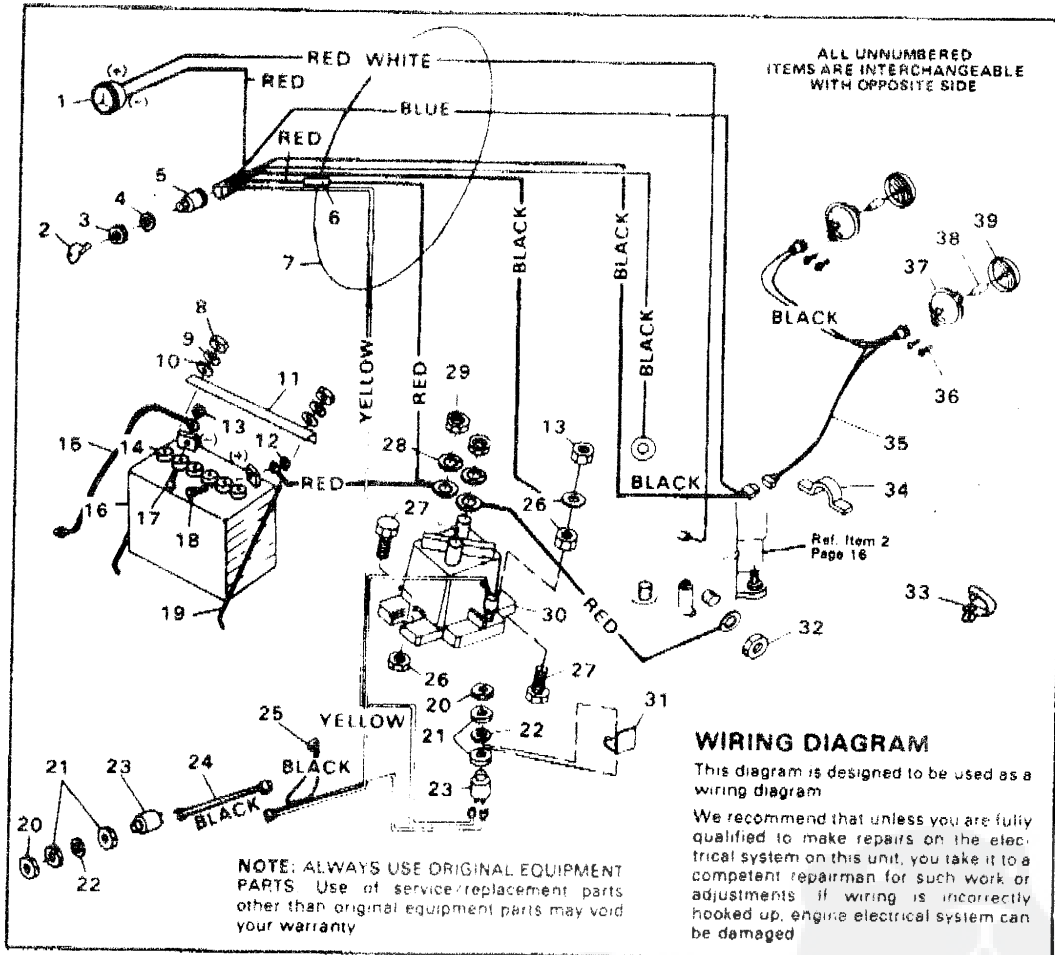

36" RIDING MOWER MODEL 3660-81

Key No.	Part No.	Description	Key No.	Part No.	Description
1	39463	Ammeter	21	45877	Nut (Lockout Switch Part)
2	49643	Key, Ignition	22	45878	Lockwasher (Lockout Switch Part)
3	48140	Locknut, (Switch Part)	23	41204	Switch, Lockout
4	138557	Lockwasher (Switch Part)	24	48851	Wire Assembly, Deck Switch
5	52583	Switch, Ignition w/Keys	25	42071	Wire Assembly, By-Pass
6	49211	Fuse	26	9424215	Locknut, Hex, 1/4-20 Thd
7	56349	Wire Harness Assembly	27	187745	*Screw, Hex Hd, 1/4-20 x 3/4 In.
8	120375	*Nut, Hex, 1/4-20 Thd	28	138485	Lockwasher, Ext. Tooth, 5/16 In.
9	120380	*Lockwasher, Split, 1/4 In.	29	120368	Locknut, Hex, 5/16-24 Thd
10	120392	Flatwasher, 9/32 In.	30	53716	Solenoid
11	56360	Bracket, Battery Hold-Down	31	49734	Bracket, Switch Mounting
12	271184	*Nut, Keps, 5/16-18 Thd	32		Engine Part
13	271172	*Nut, Keps, 1/4-20 Thd	33	54888	Retainer, Wire
14	40892	Cap, Battery	34	41482	Wire Clip, Press
15	55511	Ground Wire	35	56189	Lead Wire, Headlight
16	52836	Battery	36	50668	Screw, Hex Wa Hd, No 10-14 x 1/2 In
17	126203	*Carriage Bolt, 1/4-20 x 3/4 In.	37	52571	Bezel, Headlight
18	126216	*Carriage Bolt, 5/16-18 x 3/4 In.	38	52572	Bulb, Headlight
19	40234	Battery Rod	39	52570	Lens, Headlight
20	56635	Nut, Hex, 15/32-32 Thd