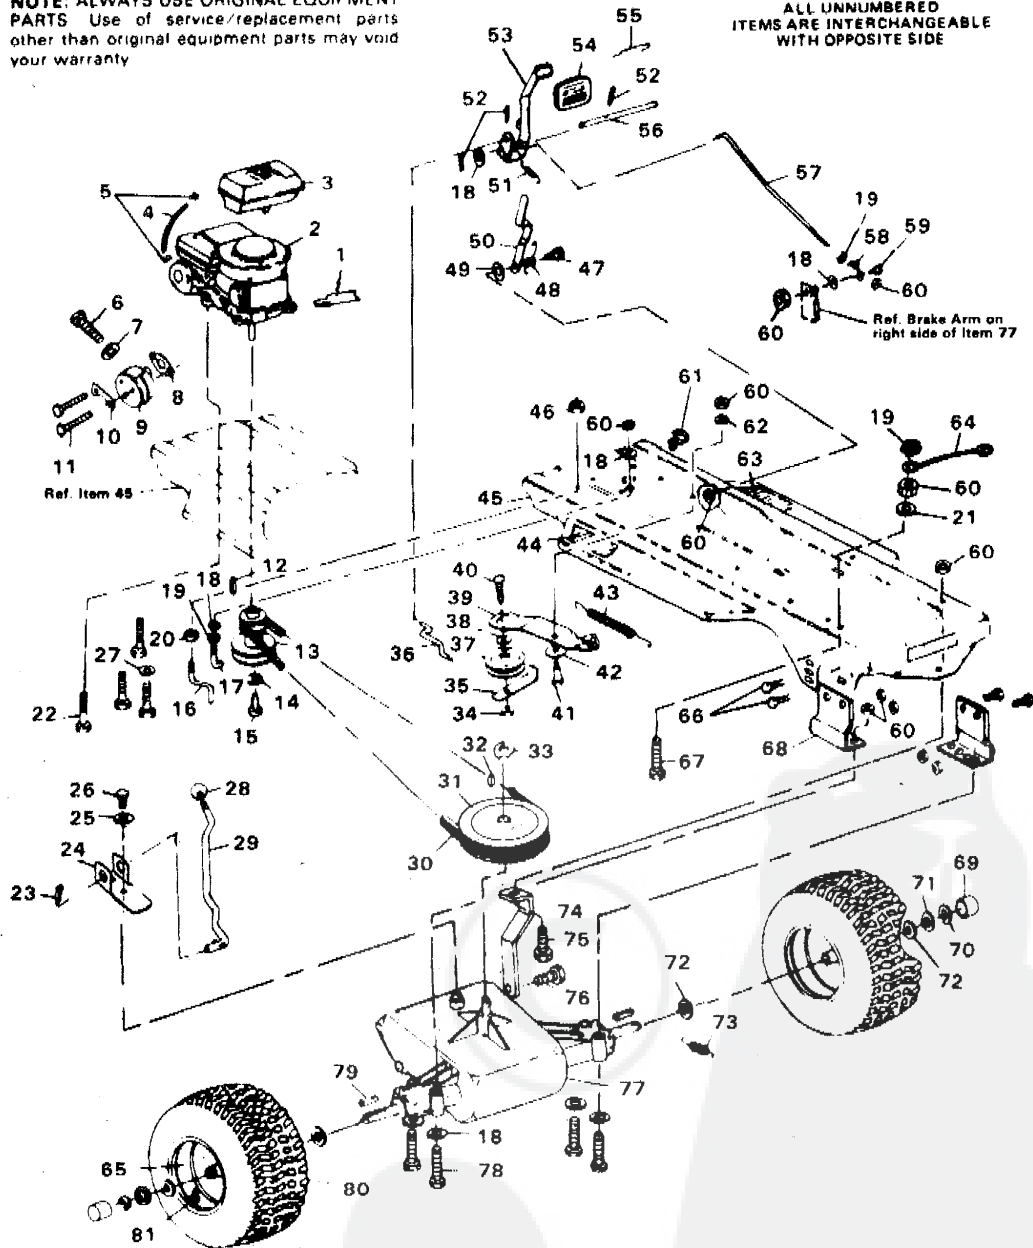

36" RIDING MOWER MODEL 3560-81

NOTE: ALWAYS USE ORIGINAL EQUIPMENT PARTS Use of service/replacement parts other than original equipment parts may void your warranty.

ALL UNNUMBERED ITEMS ARE INTERCHANGEABLE WITH OPPOSITE SIDE

36" RIDING MOWER MODEL 3560-81

ALWAYS GIVE THE FOLLOWING INFORMATION WHEN ORDERING REPAIR PARTS.

1. The PART NUMBER, 2. The PART NAME, 3. QUANTITY DESIRED, 4. The MODEL NUMBER (As shown on Model Plate)
  SEND PART ORDERS AS PER INSTRUCTIONS ON THE FRONT PAGE

YOUR UNIT IS RIGHT HAND (RH) OR LEFT HAND (LH) AS YOU STAND BEHIND IT

DO NOT USE KEY NUMBERS WHEN ORDERING REPAIR PARTS. ALWAYS USE PART NUMBERS.

All replacement parts will be supplied in current production colors or in a neutral color

A handling fee is applicable to small parts orders

Key No.	Part No.	Description	Key No.	Part No.	Description
1	54873	Trough, Oil Drain	43	49276	Spring, Main Drive
2	Engine	§See Footnote Below	44	54955	Foot Pad, L.H.
3	48812	Gas Tank	45	54751	Main Frame
4	48049	Gas Line	46	41529	Locknut, 3/16 Thd.
5	41008	Clip, Gas Line	47	40974	Shoulder Bolt, Parking Brake
6	120706	Screw, Hex Hd, 1/4-20 x 1/2 In	48	43968	Spring, Parking Brake
7	120380	Lockwasher, Split, 1/4 In.	49	32327	Wave Washer
8		Gasket, Muffler (Engine Part)	50	50980	Arm, Parking Brake
9	49993	Muffler	51	50562	Spring, Clutch Pedal
10		Engine Part	52	121222	Pin, Cotter, 3/32 x 3/4 In.
11	173063	Screw, Hex Hd, 5/16-18 x 3 1/2 In.	53	55722	Brake Pedal Assembly
12	33200	Key, Engine Pulley	54	53979	Rubber Pad, Brake Pedal
13	55796	Pulley, Engine	55	55025	Retainer, Pad, Brake Pedal
14	120383	Lockwasher, Split, 7/16 In.	56	43956	Shaft, Brake-Clutch Pedal
15	123567	Screw, Hex Hd, 7/16-20 x 1 In.	57	54715	Rod, Brake
16	50653	Belt Guide, Blade Drive	58	54723	Bracket, Brake Rod
17	49896	Belt Guide, Trans Drive Belt	59	20507	Shoulder Bolt
18	120386	Flatwasher, 1/4 In.	60	9413447	Locknut, Hex 5/16-18 Thd.
19	271184	Nut, Hex, Keps, 5/16-18 Thd	61	54888	Retainer, Wire
20	271190	Nut, Hex, Keps, 3/8-16 Thd.	62	45602	Washer
21	138485	Washer, Ext. Lock, 5/16 In.	63	54618	Foot Pad, R.H.
22	50947	Screw, Hex Hd, 3/8-16 x 1 1/4 In.	64	55511	Ground Wire
23	137185	Pin, Cotter, 1/8 x 1 In.	65	41105	Wheel
24	56256	Shift Bracket	66	120228	Screw, Hex Hd, 5/16-18 x 5/8 In.
25	57157	Washer	67	122017	Screw, Hex Hd, 5/16-18 x 1 In.
26	56255	Screw, Nylock, 1/4-28 x 3/4 In.	68	53768	Bracket, Axle
27	138489	Washer, Ext. Lock	69	40394	Hub Cap
28	55514	Knob, Gear Shift	70	36625	"E" Ring
29	55526	Shift Lever	71	42815	Flatwasher
30	54758	V-Belt	72	642	Flatwasher
31	55520	Pulley, Transaxle	73	35410	Spring, Brake Return
32	3021	Key, Woodruff, No. 606	74	54713	Bracket, Stabilizer
33	22053	Retaining Ring	75	122007	Screw, Hex Hd, 5/16-18 x 3/4 In.
34	9413634	Locknut, Hex, 3/8-16 Thd	76	35498	Screw, Hex Wa. Tap, 5/16-18 x 3/4 In.
35	39659	Belt Retainer	77	Transaxle	†Peerless 4 speed, Model 900
36	43980	Rod, Clutch	78	180112	Screw, Hex Hd, 5/16 - 18 x 2 3/4 In.
37	35374	Pulley, Idler	79	39628	Key, 3/16 x 3/16 x 2 1/2 In.
38	274517	Flatwasher, 25/64 In.	80	41106	Tire
39	58762	Idler Arm	81	24167	Valve Stem
40	45892	Carriage Bolt, 3/8-16 x 1 1/2 In.			
41	41890	Shoulder Bolt			
42	4107	Washer			

*Standard Hardware Items - May Be Purchased Locally

†Contact Tecumseh/Peerless authorized service dealer for parts and warranty

‡Contact Engine Manufacturer's authorized service dealer (See Engine Manual) for parts and warranty