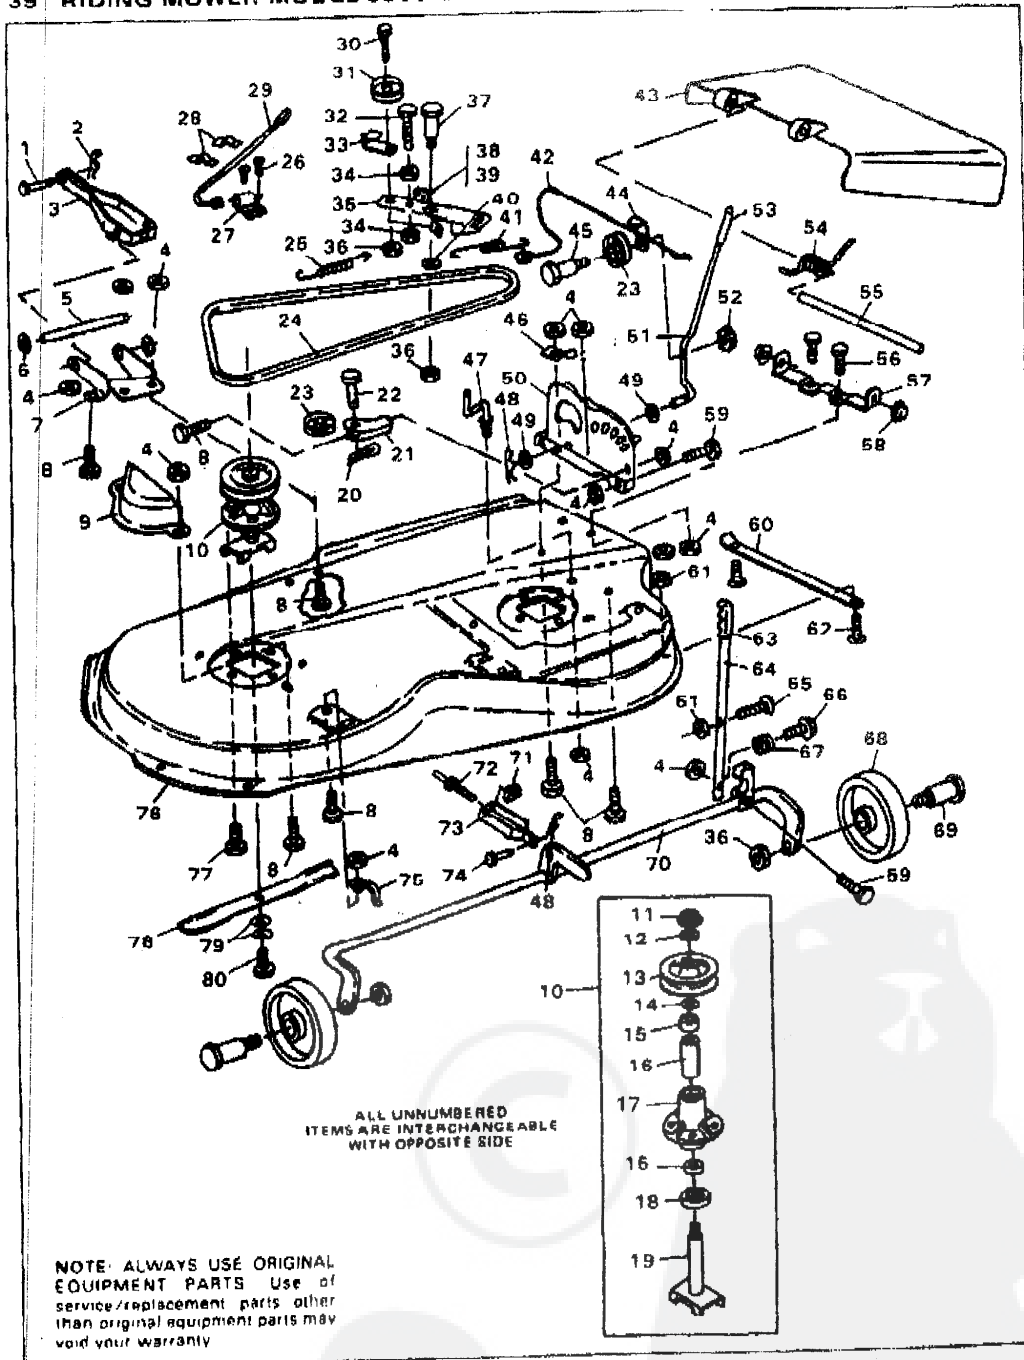

39" RIDING MOWER MODEL 3560-82

+

39" RIDING MOWER MODEL 3560-82

Key No.	Part No.	Description
1	47816	Pin, Clevis
2	56180	Hairpin Cotter
3	57340	Pivot Bracket
4	9413447	Locknut, 5/16-18 Thd
5	57196	Pin, Pivot
6	20864	"E" Ring
7	57327	Lift Support Plate
8	120228	*Screw, Hex Hd, 5/16-18 x 3/4 In.
9	57328	Belt Guard, L.H. Pulley
10	56424	Quill Assy (Incl. Nos. 11-19)
11	51445	Locknut, Flange
12	56365	Flatwasher
13	56390	Pulley
14	51449	Spacer
15	49562	Bearing
16	60819	Spacer, Tube
17	56547	Quill
18	50616	Dust Shield
19	56425	Saddle & Shaft Assy.
20	121222	*Cotter Pin, 3/32 x 3/4 In.
21	49320	Support, Cable Pulley
22	49332	Pin, 3/8 x 1 In.
23	39298	Pulley, Nylon
24	57298	V-Belt
25	35410	Spring
26	57220	Screw, Taptite
27	57211	Switch
28	41482	Clip, Press
29	57320	Wire Assembly
30	57325	Carriage Bolt, 3/8 - 18 x 2 In.
31	52694	Pulley, Idler
32	121954	*Screw, Hex Hd, 1/4 - 20 x 2 In.
33	52695	Retainer, Belt
34	271172	Keps Nut, 1/4 - 20 Thd
35	57581	Idler Arm Assy. (Incl. Nos. 38 & 39)
36	9413534	Locknut, 3/8 - 16 Thd.
37	57323	Shoulder Bolt
38	41601	Rivet, Brake Pad
39	41471	Brake Pad
40	996416	*Flatwasher, 3/8 In.

Key No.	Part No.	Description
41	57316	Spring, Clutch
42	57326	Clutch Cable
43	57361	Chute Guard
44	52456	Retainer, Cable
45	57322	Shoulder Bolt
46	57321	Spring
47	57318	Retainer, Belt
48	8260	Hairpin Cotter
49	120396	Flatwasher
50	57337	Quadrant
51	57339	Clutch Lever
52	9424215	Locknut, 1/2 - 20 Thd.
53	46478	Grip, Clutch Lever
54	57334	Spring, Discharge Chute
55	57317	Rod, Pivot
56	120834	*Screw, Hex Hd, 5/16 - 18 x 1/2 In.
57	57360	Bracket, Pivot
58	57507	Push Nut
59	122040	Screw, Hex Hd, 5/16 - 18 x 1 1/2 In.
60	57317	Skid Bar
61	271184	*Keps Nut, 5/16 - 18 Thd
62	126216	*Carriage Bolt, 5/16 - 18 x 3/4 In.
63	56924	Grip, Height Adjust Lever
64	57329	Height Adjust Lever
65	57324	Screw, Latch
66	995346	Screw, Taptite, 1/4 - 20 x 1/2 In.
67	57319	Spring
68	52584	Wheel, Deck
69	23763	Wheel Axle
70	57338	Pivot Tube Assy.
71	120372	*Nut, Square, 1/4 - 20 Thd.
72	57313	Lift Cable
73	39404	Clevis, Lift Cable
74	39622	Pin, Clevis
75	51985	Support, Pivot Tube
76	57045	Mower Deck
77	50634	Screw, Taptite, 5/16 - 18 x 3/8 In.
78	57299	Blade
79	2483	Formed Washer
80	39673	Screw, Hex Hd, 3/8 - 24 x 1 In.

*Standard Hardware Items - May Be Purchased Locally.