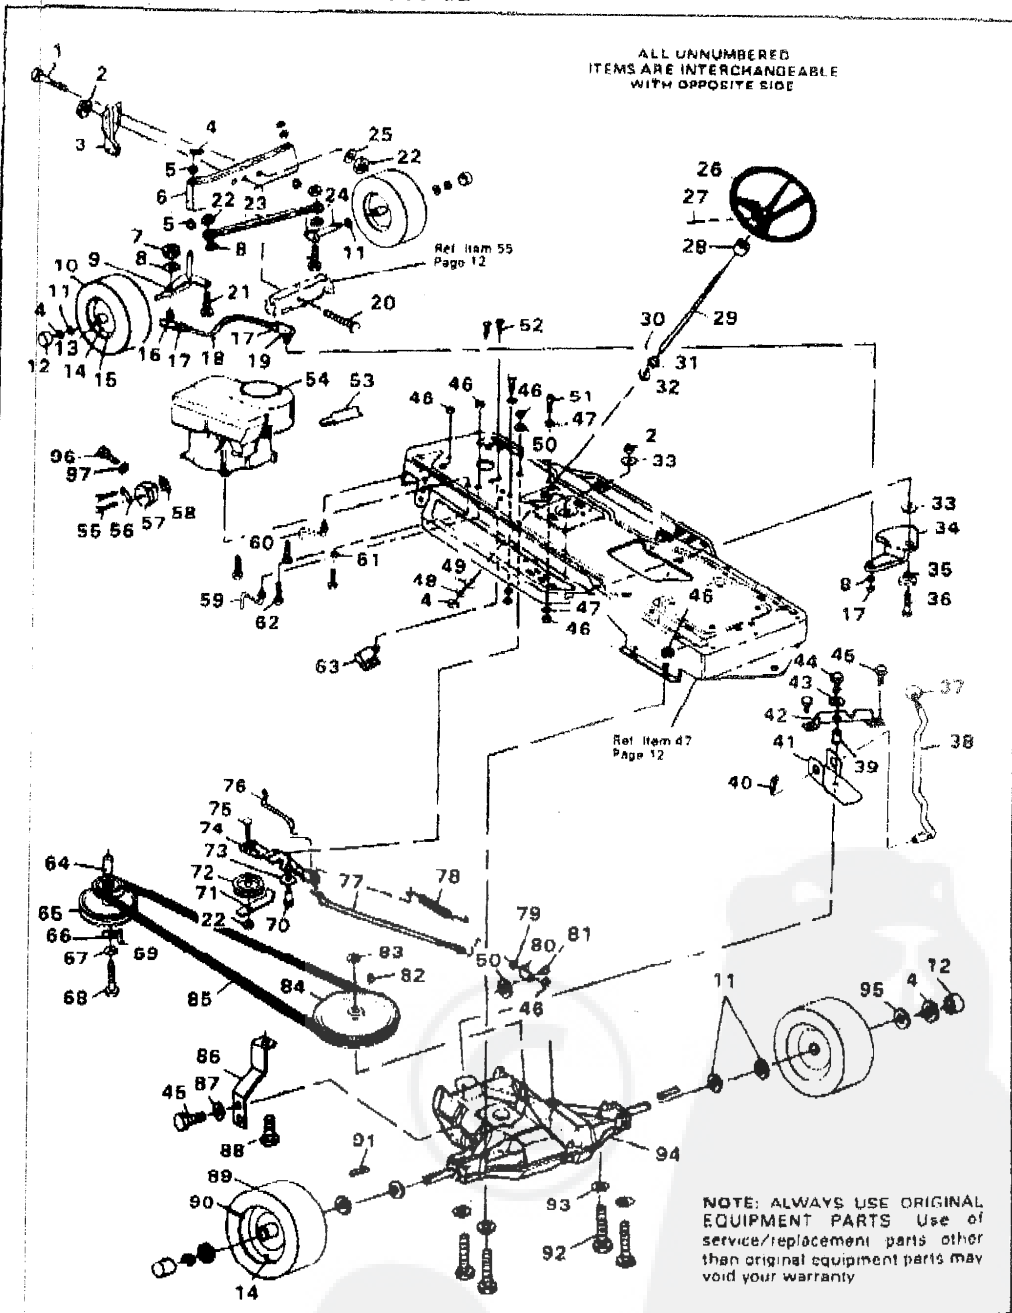

REPAIR PARTS

39" RIDING MOWER MODEL 3560-82

39" RIDING MOWER MODEL 3560-82

ALWAYS GIVE THE FOLLOWING INFORMATION WHEN ORDERING REPAIR PARTS:
 1. The PART NUMBER, 2. The PART NAME, 3. QUANTITY DESIRED, 4. The MODEL NUMBER (As shown on Model Plate)
 SEND PART ORDERS AS PER INSTRUCTIONS ON THE FRONT PAGE
 YOUR UNIT IS RIGHT HAND (RH) OR LEFT HAND (LH) AS YOU STAND BEHIND IT
 DO NOT USE KEY NUMBERS WHEN ORDERING REPAIR PARTS. ALWAYS USE PART NUMBERS
 All replacement parts will be supplied in current production colors or in a neutral color
 A handling fee is applicable to small parts orders.

39" RIDING MOWER MODEL 3560-82

39" RIDING MOWER MODEL 3660-82

Key No.	Part No.	Description
1	57215	Screw, Taprite, 5/16-9 x 3/4 In.
2	50988	Gauge, Fuel
3	49050	Screw, Plastite, 1/4-10 x 3/4 In.
4	52073	Hood
5	56303	Edging, Hood
6	57159	Latch, Hood
7	8482	Shoulder Bolt
8	120394	*Flatwasher, 13/32 In.
9	53446	Pin, Hood Latch
10	138538	Lockwasher, Int. Tooth, 5/16 In.
11	54886	Pad, Fuel Tank
12	48812	Fuel Tank
13	45174	Locknut, Wide Fl. 5/16-18 Thd.
14	56045	Dash
15	271166	*Nut, Keps, No. 10-24 Thd.
16	50117	Throttle Control
17	995346	*Screw, Taprite, 1/4-20 x 1/2 In.
18	41008	Clamp, Fuel Line
19	50118	Tubing, Fuel Line
20	55835	Pad, Hood Top
21	35291	Screw, Hex Hd. No. 10-24 x 1/2 In.
22	56836	Pad, Hand Side
23	39486	Knob, Throttle Control
24	120834	*Screw, Hex Hd. 5/16-18 x 1/2 In.
25	120638	*Lockwasher, Split, 5/16 In.
26	20507	Shoulder Bolt
27	56196	Mounting Bracket, Seat
28	52856	Seat
29	44811	Screw, Taprite, 1/4-20 x 3/4 In.
30	57153	Spring, Seat