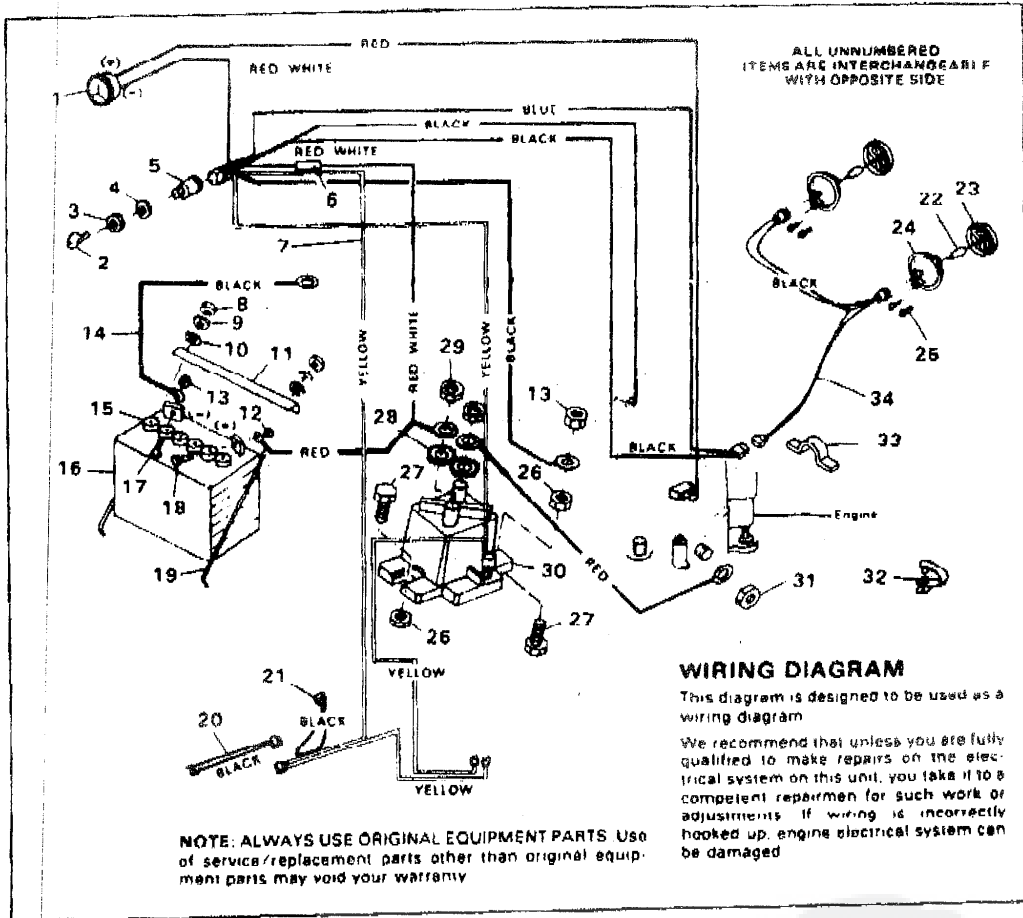

39" RIDING MOWER MODEL 3560-82

Key No.	Part No.	Description
1	39463	Ammeter
2	49643	Key, Ignition
3	48140	Locknut (Switch Part)
4	138557	Lockwasher (Switch Part)
5	52583	Switch, Ignition w/Keys
6	49211	Fuse
7	57826	Wire Harness Assembly
8	120375	*Nut, Hex, 1/4-20 Thd.
9	120380	Lockwasher, Split
10	120392	Flatwasher, 1/4 In.
11	57551	Bracket, Battery Hold-Down
12	271184	Keeps Nut, 5/16 - 18 Thd.
13	271172	*Nut, Keeps, 1/4-20 Thd
14	55511	*Ground Wire
15	40892	Cap, Battery
16	52938	Battery
17	120209	Carriage Bolt, 1/4 - 20 x 1/2 In.
18	126216	Carriage Bolt, 5/16 - 18 x 3/4 In.

Key No.	Part No.	Description
19	40234	Battery Rod
20	57320	Wire Assembly, Deck Switch
21	42071	Wire Assembly, By-Pass
22	52570	Lens, Headlight
23	52572	Bulb, Headlight
24	62571	Bezel, Headlight
25	50868	Screw, Hex Wa. Hd, No. 10-14x1/2 In.
26	9424215	Locknut, Hex, 1/4 20 Thd.
27	187745	*Screw, Hex Hd, 1/4-20 x 3/4 In.
28	138485	*Washer, Ext. Shakeproof, 5/16 In.
29	120368	*Nut, Hex, 5/16-24 Thd.
30	53718	Solenoid
31		Engine Part
32	54888	Retainer, Wire
33	41482	Wire Clip, Press
34	56189	Lead Wire, Headlight

*Standard Hardware Items - May Be Purchased Locally.