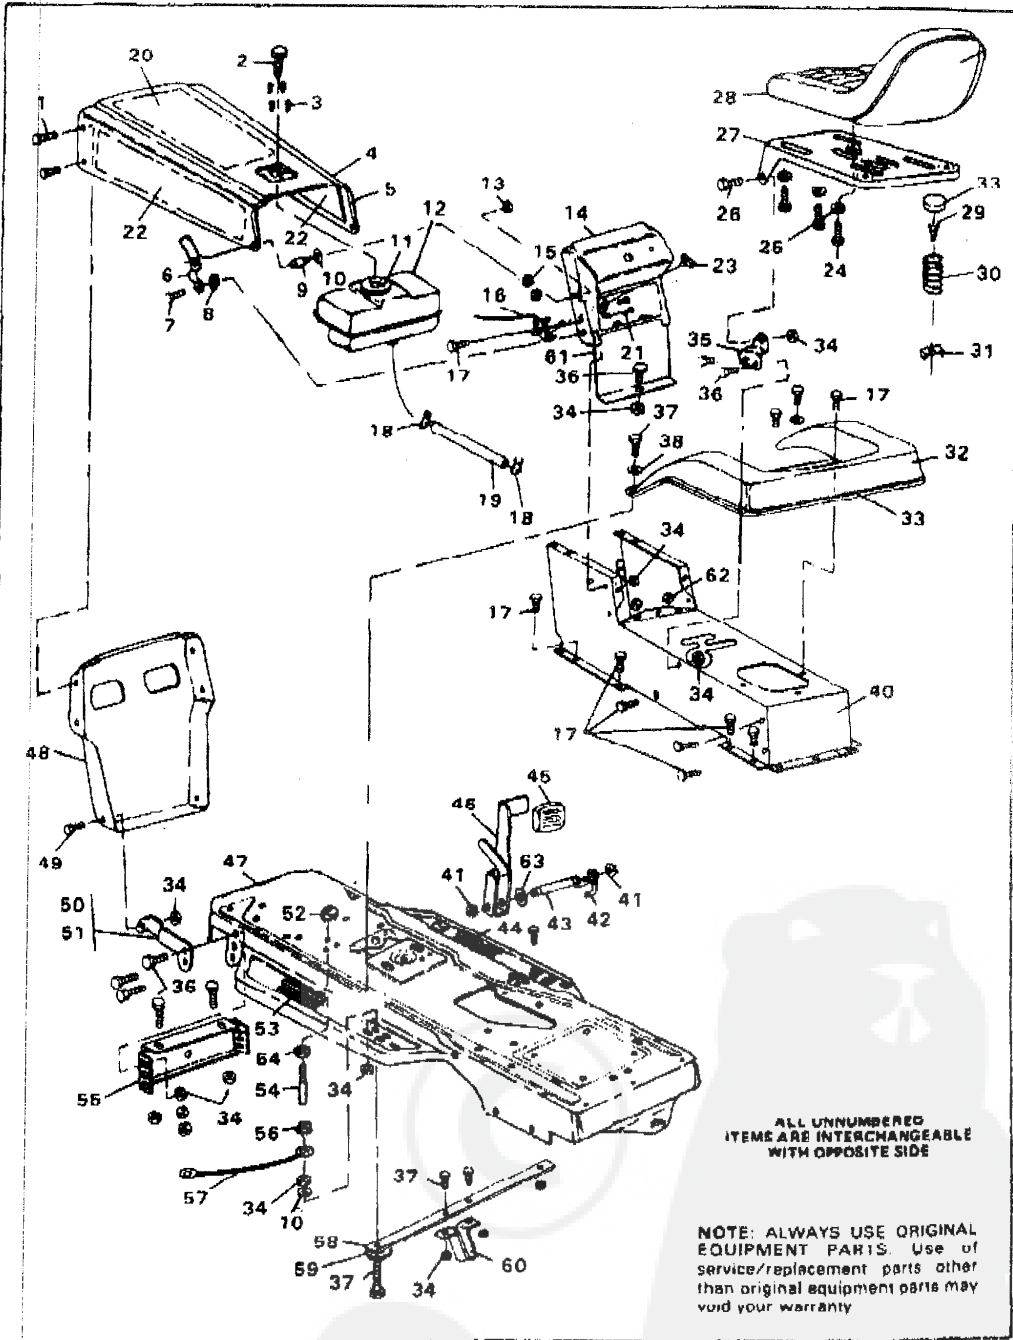

REPAIR PARTS

39" RIDING MOWER MODEL 3560-82

39" RIDING MOWER MODEL 3560-82

ALWAYS GIVE THE FOLLOWING INFORMATION WHEN ORDERING REPAIR PARTS:
 1. The PART NUMBER, 2. The PART NAME, 3. QUANTITY DESIRED, 4. The MODEL NUMBER (As shown on Model Plate)
 SEND PART ORDERS AS PER INSTRUCTIONS ON THE FRONT PAGE
 YOUR UNIT IS RIGHT HAND (RH) OR LEFT HAND (LH) AS YOU STAND BEHIND IT
 DO NOT USE KEY NUMBERS WHEN ORDERING REPAIR PARTS. ALWAYS USE PART NUMBERS
 All replacement parts will be supplied in current production colors or in a neutral color
 A handling fee is applicable to small parts orders.

39" RIDING MOWER MODEL 3560-82

39" RIDING MOWER MODEL 3660-82

Key No.	Part No.	Description
1	57215	Screw, Taprite, 5/16-9 x 3/4 In.
2	50988	Gauge, Fuel
3	49050	Screw, Plastite, 1/4-10 x 3/4 In.
4	52073	Hood
5	56303	Edging, Hood
6	57159	Latch, Hood
7	8482	Shoulder Bolt
8	120394	*Flatwasher, 13/32 In.
9	53446	Pin, Hood Latch
10	138538	Lockwasher, Int. Tooth, 5/16 In.
11	54886	Pad, Fuel Tank
12	48812	Fuel Tank
13	45174	Locknut, Wide Fl. 5/16-18 Thd.
14	56045	Dash
15	271166	*Nut, Keps, No. 10-24 Thd.
16	50117	Throttle Control
17	995346	*Screw, Taprite, 1/4-20 x 1/2 In.
18	41008	Clamp, Fuel Line
19	50118	Tubing, Fuel Line
20	55835	Pad, Hood Top
21	35291	Screw, Hex Hd. No. 10-24 x 1/2 In.
22	56836	Pad, Hand Side
23	39486	Knob, Throttle Control
24	120834	*Screw, Hex Hd. 5/16-18 x 1/2 In.
25	120638	*Lockwasher, Split, 5/16 In.
26	20507	Shoulder Bolt
27	56196	Mounting Bracket, Seat
28	52856	Seat
29	44811	Screw, Taprite, 1/4-20 x 3/4 In.
30	57153	Spring, Seat