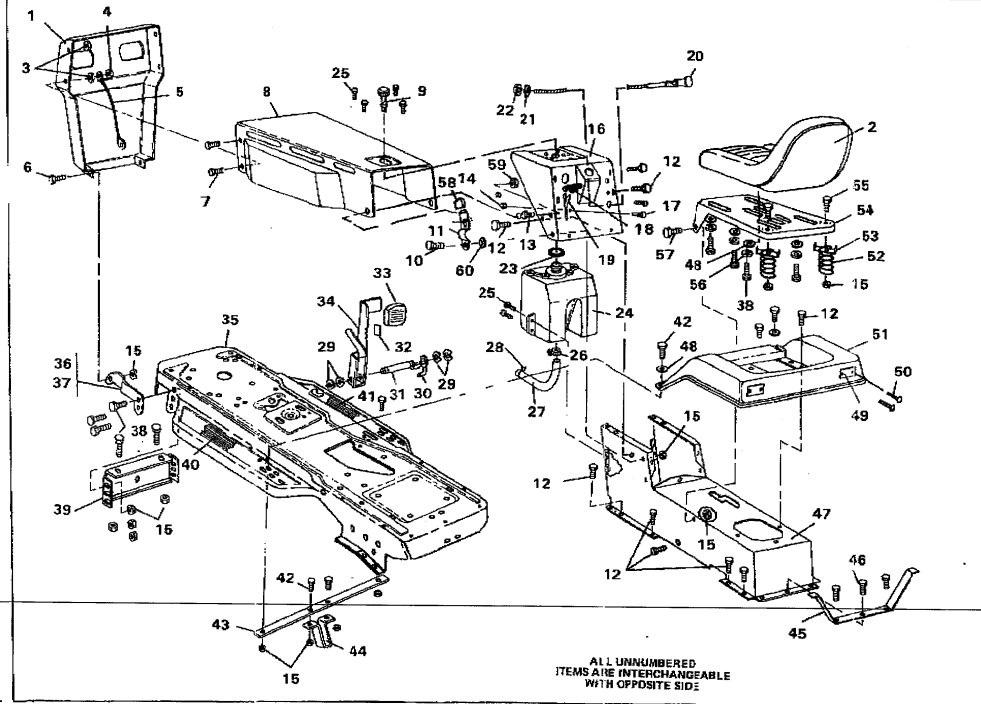

LIGHT GROUND ENGAGING TRACTOR MODEL 3583-1200

06/02/2004 09:15 +441279726865
Feb 05 04 01:11p MurrRay, Inc.

ANNE CAMPBELL
6153736798

PAGE 06/09
P. 7

LIGHT GROUND ENGAGING TRACTOR MODEL 3583-1200

Key No.	Part No.	Description	Key No.	Part No.	Description	Key No.	Part No.	Description
1	52804	Grille	20	52086	Cable, Choke	40	52676	Foot Pad, L.H.
2	52272	Seat	21	138489	Washer, Shakeproof, 3/8 In.	41	52676	Foot Pad, R.H.
3	50352	Locknut, Flange, 1/4-20 Thd.	22	124925	Jam Nut	42	122017	Screw, Hex Hd, 5/16-18 x 1 1/4 In.
4	9424215	Locknut, Hex, 1/4-20 Thd.	23	44843	Pad, Fuel Tank	43	52357	Guide Support, Rear Mower Deck
5	50788	Lanyard, Hood	24	52536	Tank, Fuel	44	44500	Guide, Rear, Mower Deck
6	36149	Shoulder Bolt	25	49050	Screw, Plastic	45	52568	Brace, Fender Support
7	48900	Screw, Hex Wa. Hd, 1/4-20 x 1 In.	26	47345	Clamp, Fuel Line	46	995338	Screw, Hex Hd, 1/4-20 x 3/8 In.
8	50893	Hood Assembly	27	51211	Tubing, Fuel Line	47	53677	Console
9	52569	Gas Gauge	28	41008	Clamp, Fuel Line	48	120388	Flatwasher, 1/4 In.
10	8432	Shoulder Bolt	29	462	Retaining Ring	49	51410	Reflector
11	83447	Latch, Hood	30	51413	Spring, Return	50	51411	Screw, Pan Hd, No. 8-18 x 3/8 In.
12	995346	Screw, Torx, 3/4-20 x 1/2 In.	31	52400	Rod, Brake-Clutch	51	53620	Fender Assembly
13	53446	Pin, Hood Latch	32	66585	Decal, Parking Brake	52	52332	Spring, Seat
14	271166	Nut, Keps, No. 10-24 Thd.	33	48160	Rubber Pad, Pedal	53	49339	Clip, Seat Spring
15	9413447	Locknut, Hex, 5/16-18 Thd.	34	52576	Brake Pedal Assembly	54	52345	Mounting Bracket, Seat
16	52566	Dash Assembly	35	53327	Main Frame	55	120834	Screw, Hex Hd, 5/16-18 x 1/2 In.
17	35291	Screw, Hex Hd, No. 10-24 x 1/2 In.	36	52335	Bracket, Grille, L.H.	56	120838	Lockwasher, Split, 5/16 In.
18	39486	Knob, Throttle Control	37	52334	Bracket, Grille, R.H.	57	20507	Shoulder Bolt
19	52085	Throttle Control	38	120228	Screw, Hex Hd, 5/16-18 x 3/4 In.	58	53905	Tab, Hood Latch
			39	52380	Bracket, Axle Support, Front	59	45174	Wide Flange Nut

06/02/2004 09:15 +441279726865
Feb 05 04 01:11p MurrRay, Inc.

ANNE CAMPBELL
6153736798

PAGE 06/09
P. 8