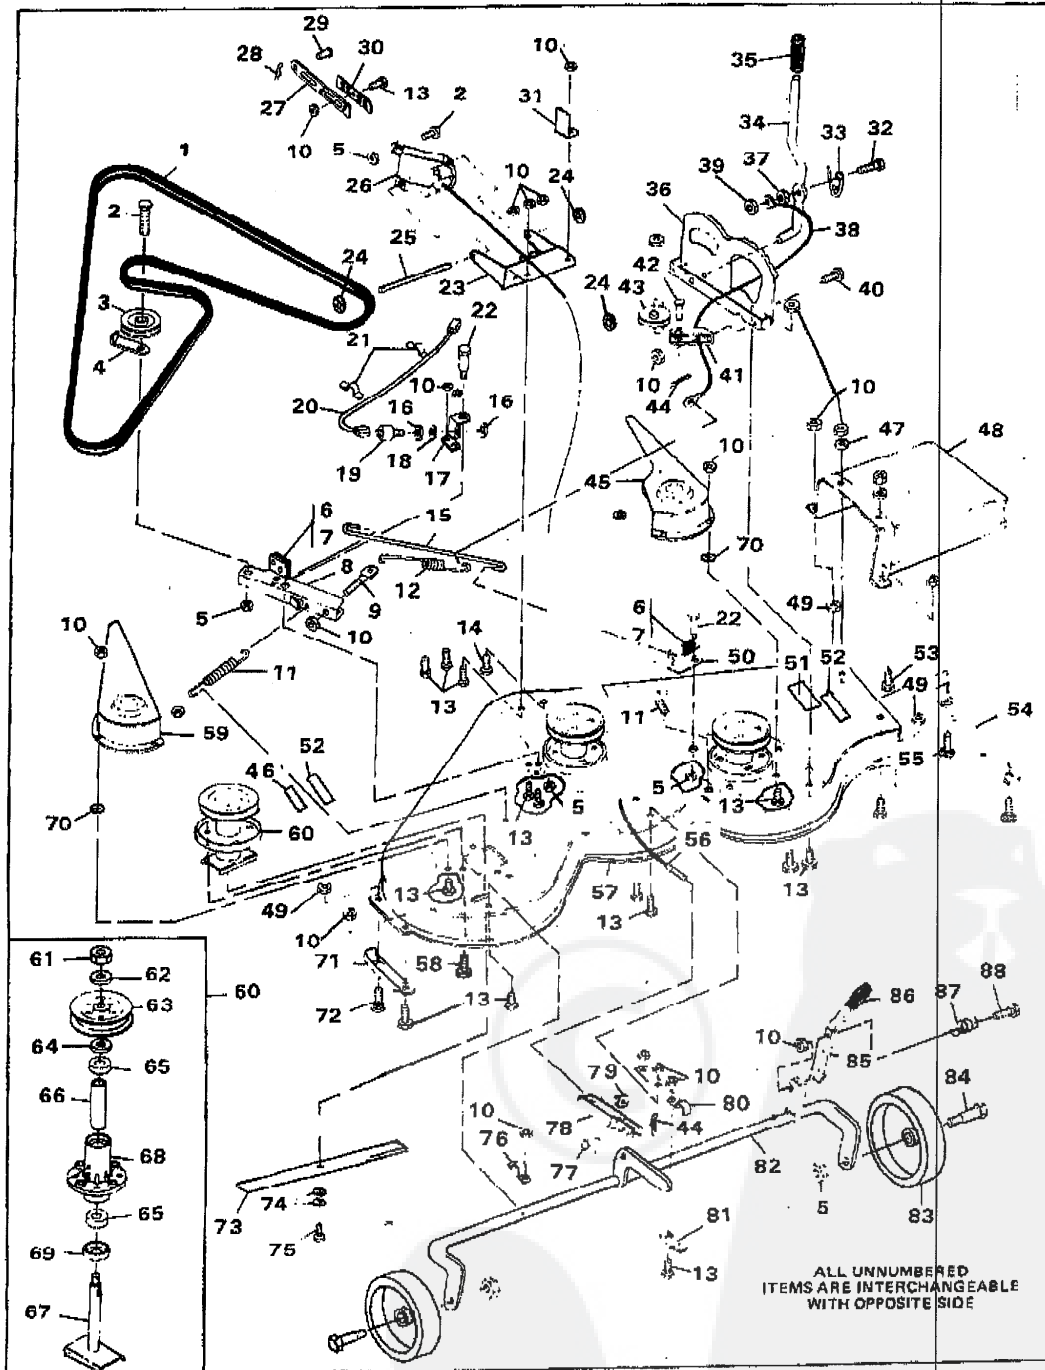

LIGHT GROUND ENGAGING TRACTOR MODEL 3583-1200

LIGHT GROUND ENGAGING TRACTOR MODEL 3583-1200

Key No.	Part No.	Description	Key No.	Part No.	Description
1	49330	V-Belt	48	120386	Flatwasher, 5/16 In.
2	120918	Screw, Hex Hd, 3/8-16 x 1 1/2 In.	48	53571	Chute, Discharge
3	51134	Pulley, Idler	49	271184	Keps Nut, 5/16-18 Thd.
4	49318	Belt Retainer	50	49316	Brake Lever Assembly (Includes Items 6 & 7)
5	9413534	Locknut, 3/8-16 Thd.	51	68882	Decal, Height Adjust
6	41471	Pad, Brake	52	68542	Decal, Caution
7	41601	Rivet	53	122007	Screw, Hex Hd, 5/16-18 x 3/4 In.
8	52112	Clutch-Brake Arm Assembly	54	51566	Skid, R.H.
9	51183	Eyebolt	55	126358	Carriage Bolt, 5/16-18 x 1 In.
10	9413447	Locknut, 5/16-18 Thd.	56	53037	Lift Cable
11	35410	Spring	57	49309	Mower Deck
12	49331	Spring, Clutch	58	50634	Screw, Hex Washer Hd., Taptite, 5/16-18 x 3/4 In.
13	120228	Screw, Hex Hd, 5/16-18 x 3/8 In.	59	52911	Belt Guard, L.H.
14	122017	Screw, Hex Hd, 5/16-18 x 1 In.	60	51438	Quill Assembly
15	50683	Brake Rod	61	51445	Locknut, Flange, 7/16-20 Thd.
16	45877	Nut, Switch	62	446248	Flatwasher, 11/16 In. I.D.
17	47517	Bracket, Idler Arm	63	51442	Pulley, Quill
18	45878	Washer, Switch	64	51441	Spacer
19	41204	Switch	65	49562	Bearing
20	48851	Wire Assembly	66	50818	Spacer Lube
21	41482	Press Clip	67	51439	Saddle and Shaft Assembly
22	47516	Shoulder Bolt	68	50088	Quill Casting
23	48676	Lift Support Plate	69	50616	Dust Shield
24	53697	Push Nut	70	120393	Flatwasher
25	53815	Pin, Pivot	71	49321	Skid, L.H.
26	50613	Bracket, Pivot	72	120330	Carriage Bolt, 5/16-18 x 1 1/4 In.
27	49059	Bar Hitch, Straight	73	49312	Blade, 14 1/2 In.
28	8260	Hair Pin Cotter	74	2483	Formed Washer
29	47816	Pin, Clevis, Short	75	39573	Screw, Hex Hd, 3/8-24 x 1 In.
30	49058	Bracket, Lock	76	42424	Support, Pivot Tube
31	52574	Bracket, Up Stop	77	39522	Pin, Clevis
32	53901	Screw, Hex Hd, Special, 1/4-20 x 1 1/2 In.	78	39404	Clevis, Lift Cable
33	46561	Spring, Clutch Lever	79	120372	Nut, Square, 1/4-20 Thd.
34	53694	Clutch Lever	80	49322	Brace, Pivot Tube
35	46478	Hand Grip	81	60092	Angle Bracket
36	53248	Quadrant	82	51299	Pivot Tube Assembly
37	271172	Keps Nut, 1/4-20 Thd.	83	52584	Wheel
38	49326	Clutch Cable	84	23763	Axle, Deck Wheel
39	9424215	Locknut, 1/4-20 Thd.	85	50027	Lever, Height Adjust
40	122052	Screw, Hex Hd, 5/16-18 x 1 3/4 In.	86	20250	Hand Grip, Height Adjust Lever
41	49320	Support, Cable Pulley	87	53246	Spring, Height Adjust Lever
42	49332	Pin, 3/8 x 1 In.	88	120696	Screw, Hex Hd, 5/16-18 x 2 1/4 In.
43	39298	Pulley, Nylon			
44	121222	Cotter Pin, 3/32 x 3/4 In.			
45	52912	Belt Guard, R.H.			
46	68652	Decal, No Step