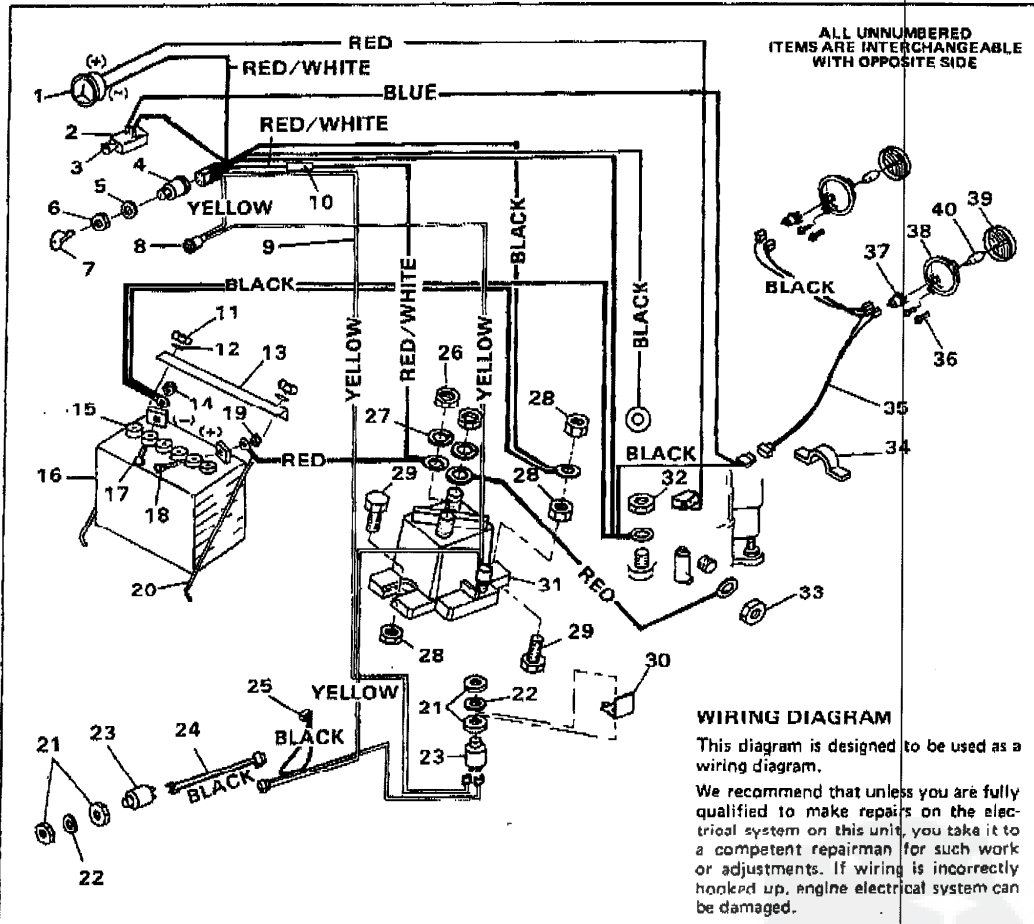

LIGHT GROUND ENGAGING TRACTOR MODEL 3583-1200

Key No.	Part No.	Description
1	39463	Ammeter
2	40997	Switch w/ Knob, Headlight
3	40778	Knob, Headlight Switch
4	44745	Switch, Ignition w/Keys
5	138557	Lockwasher (Switch Part)
6	48140	Locknut (Switch Part)
7	49643	Key, Ignition
8	45333	Ignition Light
9	53895	Wire Harness Assembly
10	49211	Fuse
11	997208	Wing Nut, Nylock, 1/4-20 Thd
12	120386	Flatwasher, 3/4 In.
13	40243	Bracket, Battery, Hold-Down
14	271172	Nut, Keps, 1/2-20 Thd.
15	40092	Cap. Battery
16	52936	Battery
17	126203	Carriage Bolt, 1/2-20 x 3/8 In.
18	126216	Carriage Bolt, 5/16-18 x 3/4 In.
19	271184	Nut, Keps, 5/16-18 Thd.
20	40234	Battery Rod

Key No.	Part No.	Description
21	45877	Nut (Lockout Switch Part)
22	45878	Lockwasher (Lockout Switch Part)
23	41204	Switch, Lockout
24	48851	Wire Assembly, Deck Switch
25	42071	Wire Assembly, By-Pass
26	120368	Locknut, Hex, 5/16-24 Thd.
27	138485	Washer, Shakeproof
28	9424215	Locknut, hex, 1/2-20 Thd.
29	121900	Screw, Hex Hd, 1/2-20 x 1 In.
30	49734	Bracket, Switch Mounting
31	53716	Solenoid
32	9413447	Locknut, Hex, 5/16-18 Thd.
33		Engine Part
34	41482	Wire Clip, Press
35	52800	Lead Wire, Headlight
36	50668	Screw, Hex Wa Hd, No. 10-14 x 1 1/2 In.
37	52573	Socket, Headlight
38	52571	Bezel, Headlight
39	52570	Lens, Headlight
40	52572	Bulb, Headlight