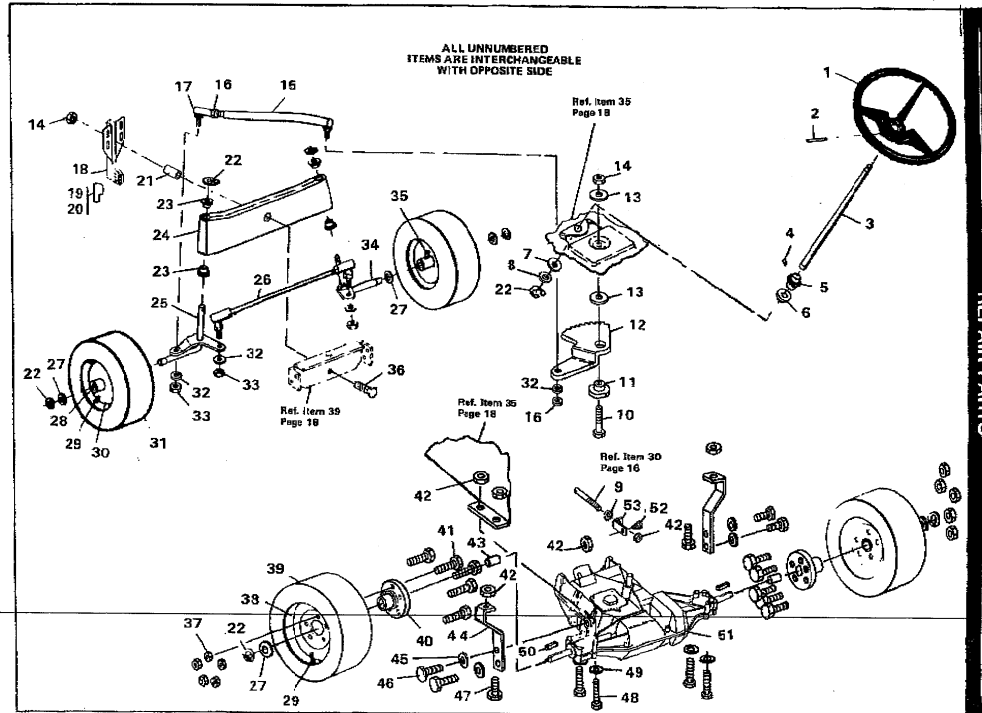

LIGHT GROUND ENGAGING TRACTOR MODEL 3583-1200

LIGHT GROUND ENGAGING TRACTOR MODEL 3583-1200

ALWAYS GIVE THE FOLLOWING INFORMATION WHEN ORDERING REPAIR PARTS:
1. THE PART NUMBER 2. THE PART NAME 3. QUANTITY DESIRED 4. THE MODEL NUMBER - (As shown on Model Plate)
SEND PART ORDERS AS PER INSTRUCTIONS ON THE FRONT PAGE
YOUR UNIT IS RIGHT HAND (RH) OR LEFT HAND (LH) AS YOU STAND BEHIND IT.
DO NOT USE KEY NUMBERS WHEN ORDERING REPAIR PARTS, ALWAYS USE PART NUMBERS
All replacement parts will be supplied in current production colors or in a neutral color.
A handling fee is applicable to small parts orders.

Key No.	Part No.	Description	Key No.	Part No.	Description	Key No.	Part No.	Description
1	47063	Steering Wheel	20	68564	Decal, Deck Hanger, L.H.	39	49400	Tire, Rear
2	485836	Roll Pin, 1/4 x 2 1/4 In.	21	52554	Spacer	40	52908	Hub, Rear Wheel
3	63228	Shaft, Steering Wheel	22	36825	"E" Ring	41	181868	Bolt, Wheel
4	454565	Roll Pin, 1/4 x 1 1/4 In.	23	52407	Bearing, Front Spindle	42	9413447	Locknut, Hex, 5/16-18 Thd.
5	52426	Pinion	24	52717	Front Axle Assembly	43	44446	Spacer
6	52405	Bushing	25	52289	Front Spindle Assembly, R.H.	44	52648	Bracket, Stabilizer
7	21970	Flatwasher, 1 In.	26	52576	Tie Rod Assembly	45	120638	Lockwasher, Split
8	21682	Flatwasher, 3/4 In.	27	642	Flatwasher	46	35488	Screw, Hex Washer Tap, 5/16-18 x 3/4 In.
9	27184	Locknut, Keys, 5/16-18 Thd.	28	49613	Bushing	47	122007	Screw, Hex Hd, 5/16-18 x 3/4 In.
10	180177	Screw, Hex Hd, 1/2-13 x 1 1/2 In.	29	24167	Valve Stem	48	122083	Screw, Hex Hd, 5/16-18 x 2 3/4 In.
11	52406	Eccentric, Steering Adjust	30	49401	Wheel, Front	49	120366	Washer
12	22285	Sector Gear	31	49389	Tire, Front	50	52928	Key
13	9414074	Washer	32	120382	Lockwasher, Split, 3/8 In.	51	Transaxle	Peerless, Model 801
14	52376	Locknut, 1/2-13 Thd.	33	120369	Nut, Hex, 3/8-24 Thd.	52	20607	Shoulder Bolt
15	124925	Drag Link Assembly	34	52390	Front Spindle Assembly, R.H.	53	52398	Bracket, Brake
16	21275	Nut, hex Jam, 3/8-24 Thd.	35	273326	Zerk, Grease, 1/2-28 Thd.			
17	52539	Ball Joint Assembly	36	52403	Bolt, Front Axle Pivot			
18	66593	Bracket, Deck Hanger	37	52906	Lug Nut, 7/16-20 Thd.			
19		Decal, Deck Hanger, R.H.	38	49402	Wheel, Rear