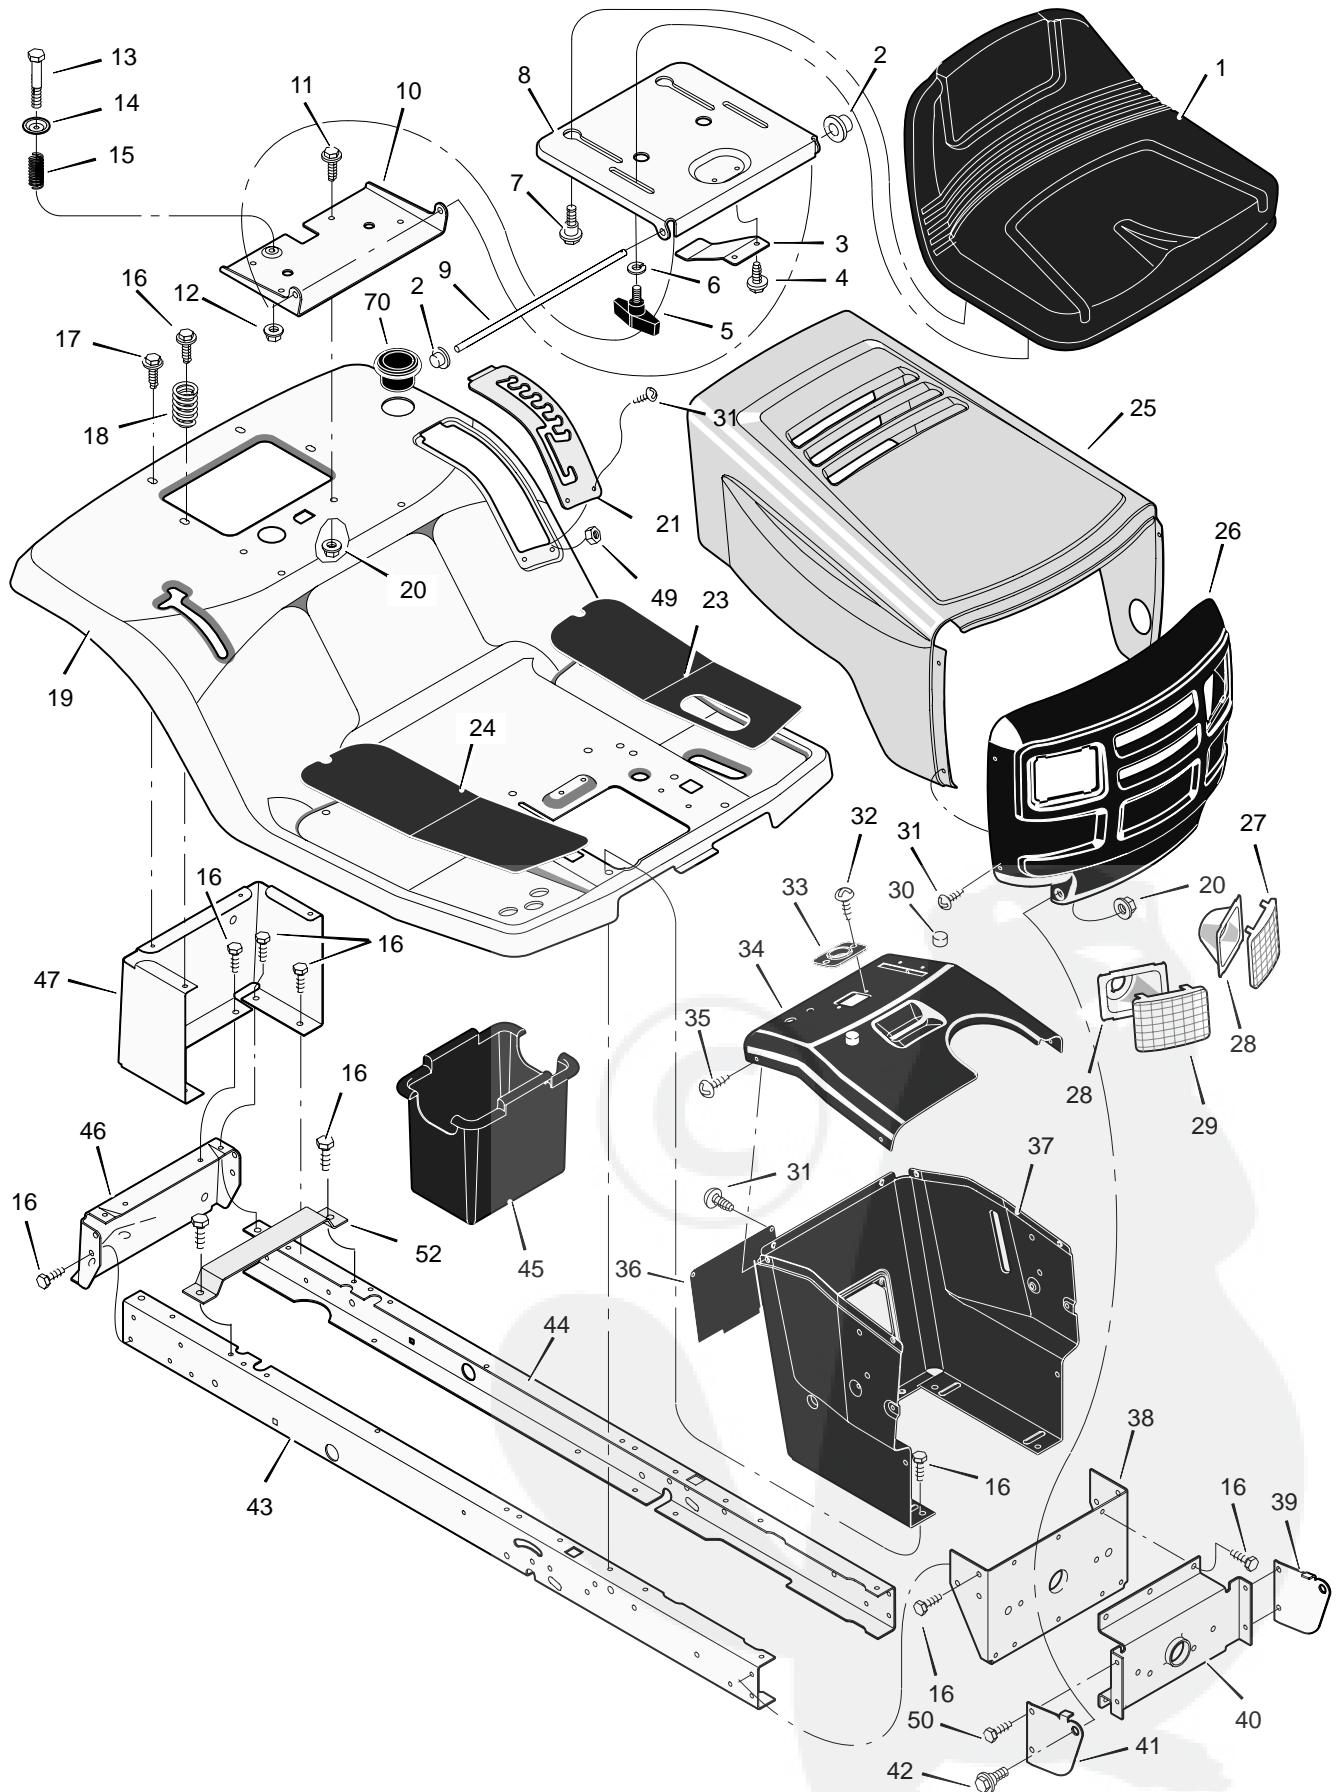

MODEL 385008x51B

REPAIR PARTS CHASSIS & HOOD

MODEL 385008x51B

REPAIR PARTS CHASSIS & HOOD

Key No.	Description	Part No.	Key No.	Description	Part No.
1	Seat	690566	28	Bezel	094807 Z
2	Cap, Push On	028x23	29	Lens, Right	094080
3	Spring	094057	30	Bumper	094376
4	Screw	26x229	31	Screw	26x270
5	Bolt, Wing	1001054	32	Screw	26x238
6	Washer	017x47	33	Bearing, Steering	1001491
7	Bolt, Shoulder	009x56	34	Dash	1001584E700
8	Support, Seat	094154E701	35	Screw	26x201
9	Rod, Pivot	094156 Z	36	Panel, Access	093007E701
10	Bracket, Pivot	094153E700	37	Support, Dash	095318E701
11	Bolt	001x45	38	Bracket, Rear Hanger	1001270E710
12	Nut	015x89	39	Support, Left Grille	094083E700
13	Bolt, Shoulder	009x55	40	Axle, Hanger	094007E701
14	Washer	094155 Z	41	Support, Right Grille	094082E700
15	Spring	164x31	42	Bolt, Shoulder	009x58
16	Screw	26x249	43	Frame, Right	1001268E701
17	Screw	26x263	44	Frame, Left	1001269E701
18	Spring	164x30	45	Container, Battery	690424
19	Deck, Seat	1001558E245	46	Plate, Hitch	1001002E701
20	Nut	015x88	47	Panel, Rear	690434E701
21	Plate, Index	094829E701	49	Nut	015x81
23	Mat, Left	094999	50	Screw	26x277
24	Mat, Right	094998	52	Support, Battery	690482E701
25	Hood	1001492E245	70	Holder, Cup	1001542
26	Grille	094079E701	—	Instruction Book & Parts List	F-030741L
27	Lens, Left	094081