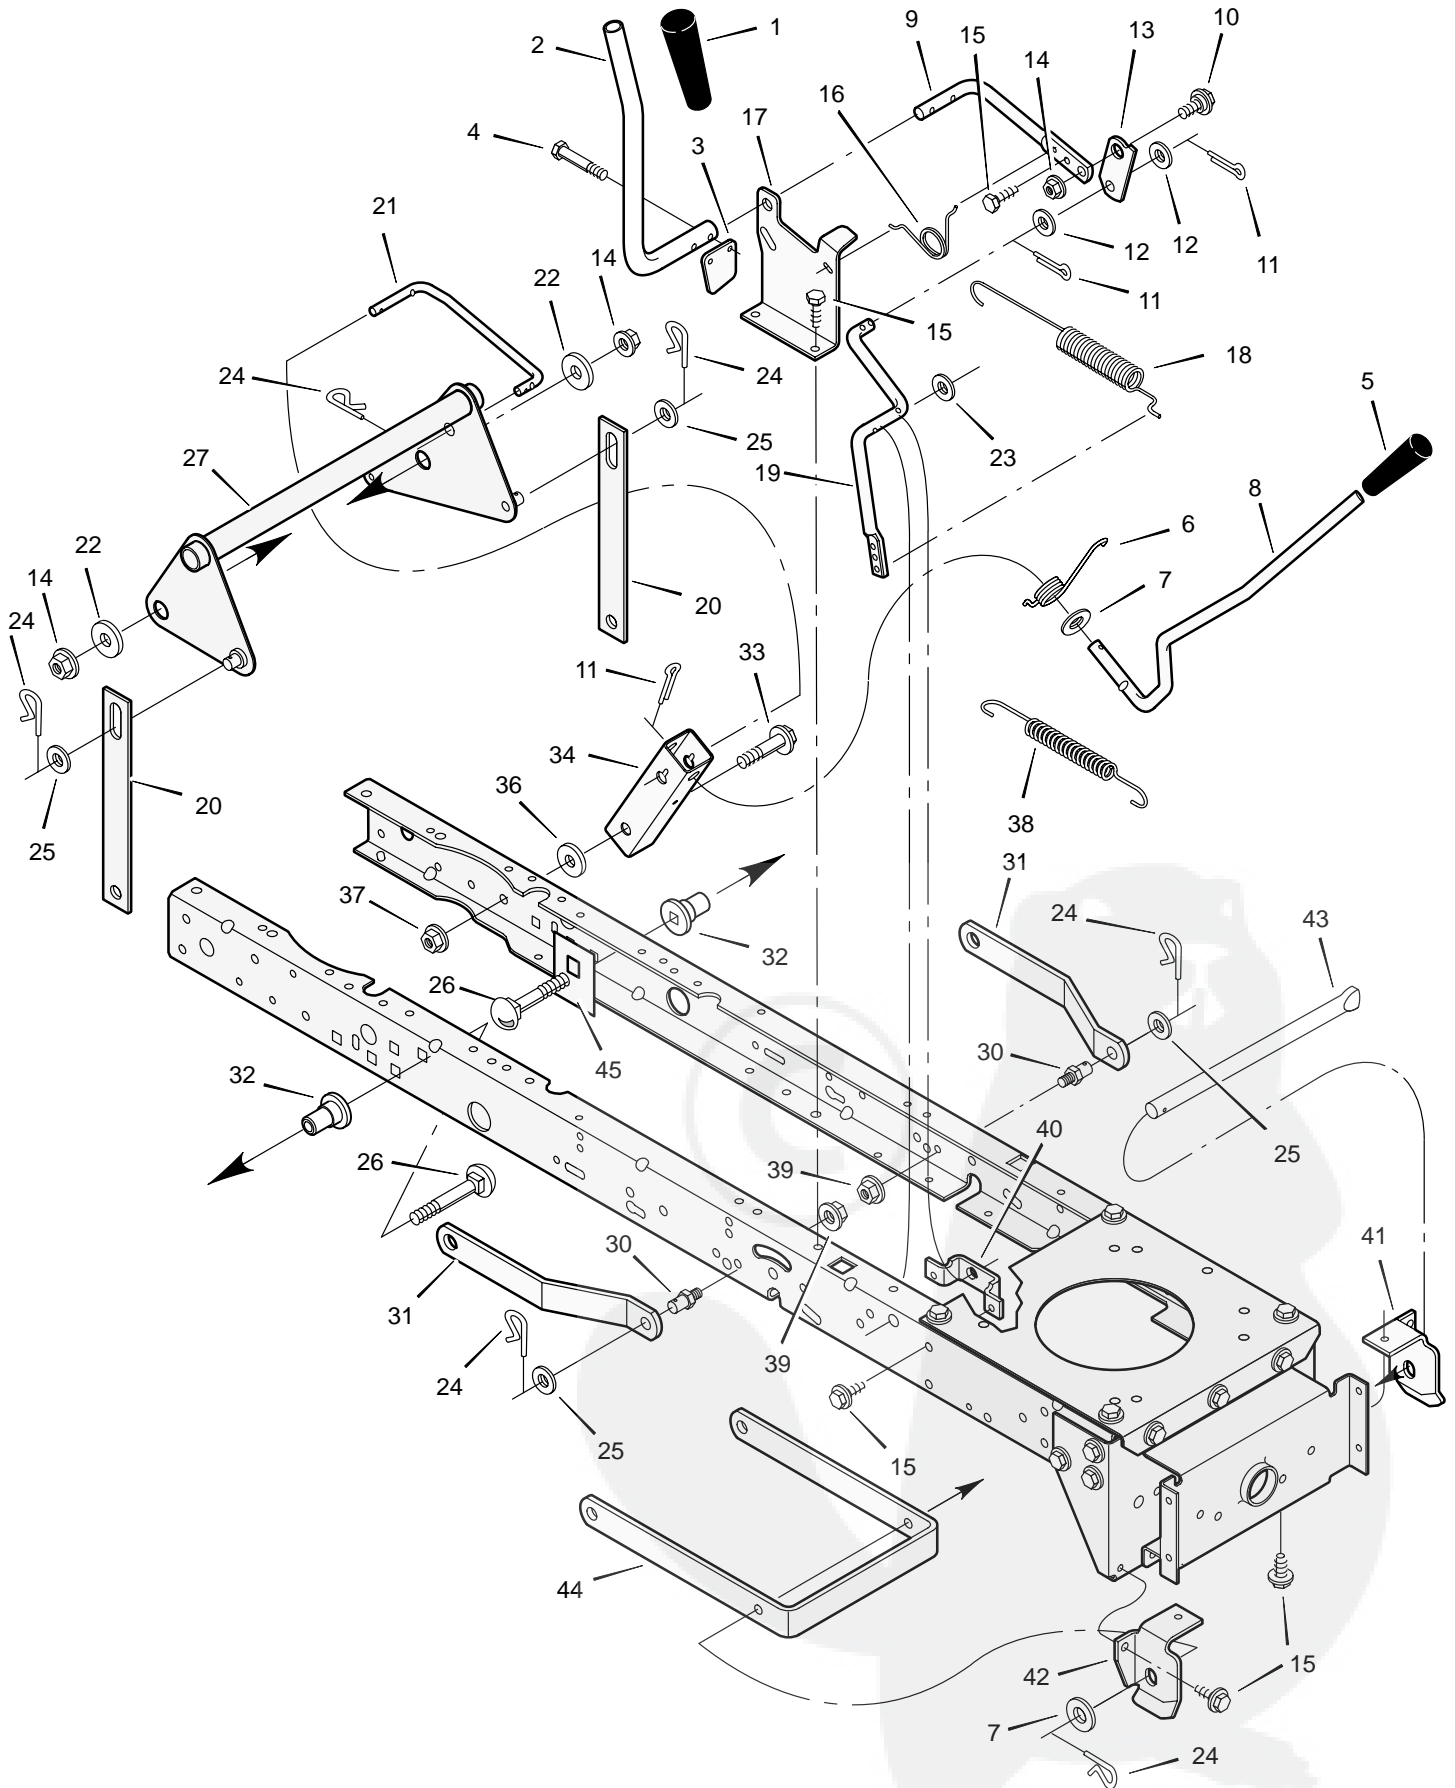

MODEL 385008x51B

REPAIR PARTS MOWER HOUSING SUSPENSION

MODEL 385008x51B

REPAIR PARTS MOWER HOUSING SUSPENSION

Key No.	Description	Part No.	Key No.	Description	Part No.
1	Grip	092698	22	Washer	17x168
2	Handle, PTO	094157 Z	23	Washer	017x57
3	Pad, Switch	094022 Z	24	Pin, Hair	0031x4
4	Bolt	0025x3	25	Washer	017x91
5	Grip	092697	26	Bolt, Carriage	002x85
6	Spring	166x40	27	Lever Assembly, Lift	1001111E700
7	Washer	17x103	30	Pin	094067
8	Handle, Lift	690533	31	Bracket, Rear Suspension	094055E701
9	Lever, PTO	094017 Z	32	Spacer, Lifter	690151
10	Bolt, Shoulder	009x39	33	Bolt, Shoulder	009x53
11	Pin, Cotter	030x20	34	Bracket, Pivot	094015E700
12	Washer	017x57	36	Washer	17x191
13	Link, PTO	094004 Z	37	Nut, Flange	015x84
14	Nut, Flange	015x84	38	Spring	165x131
15	Screw	26x249	39	Nut, Flange	015x68
16	Spring	166x39	40	Bracket, PTO	094005E700
17	Bracket, PTO	094018E701	41	Hanger, Left Deck	094027E700
18	Spring	165x118	42	Hanger, Right Deck	094026E700
19	Crank, PTO	690394E701	43	Rod, Hanger	094158 Z
20	Link, Lift	690212E700	44	Bracket, Suspension	690539E701
21	Link, Lift Handle	690122E700	45	Plate, Stiffening	1001098E701