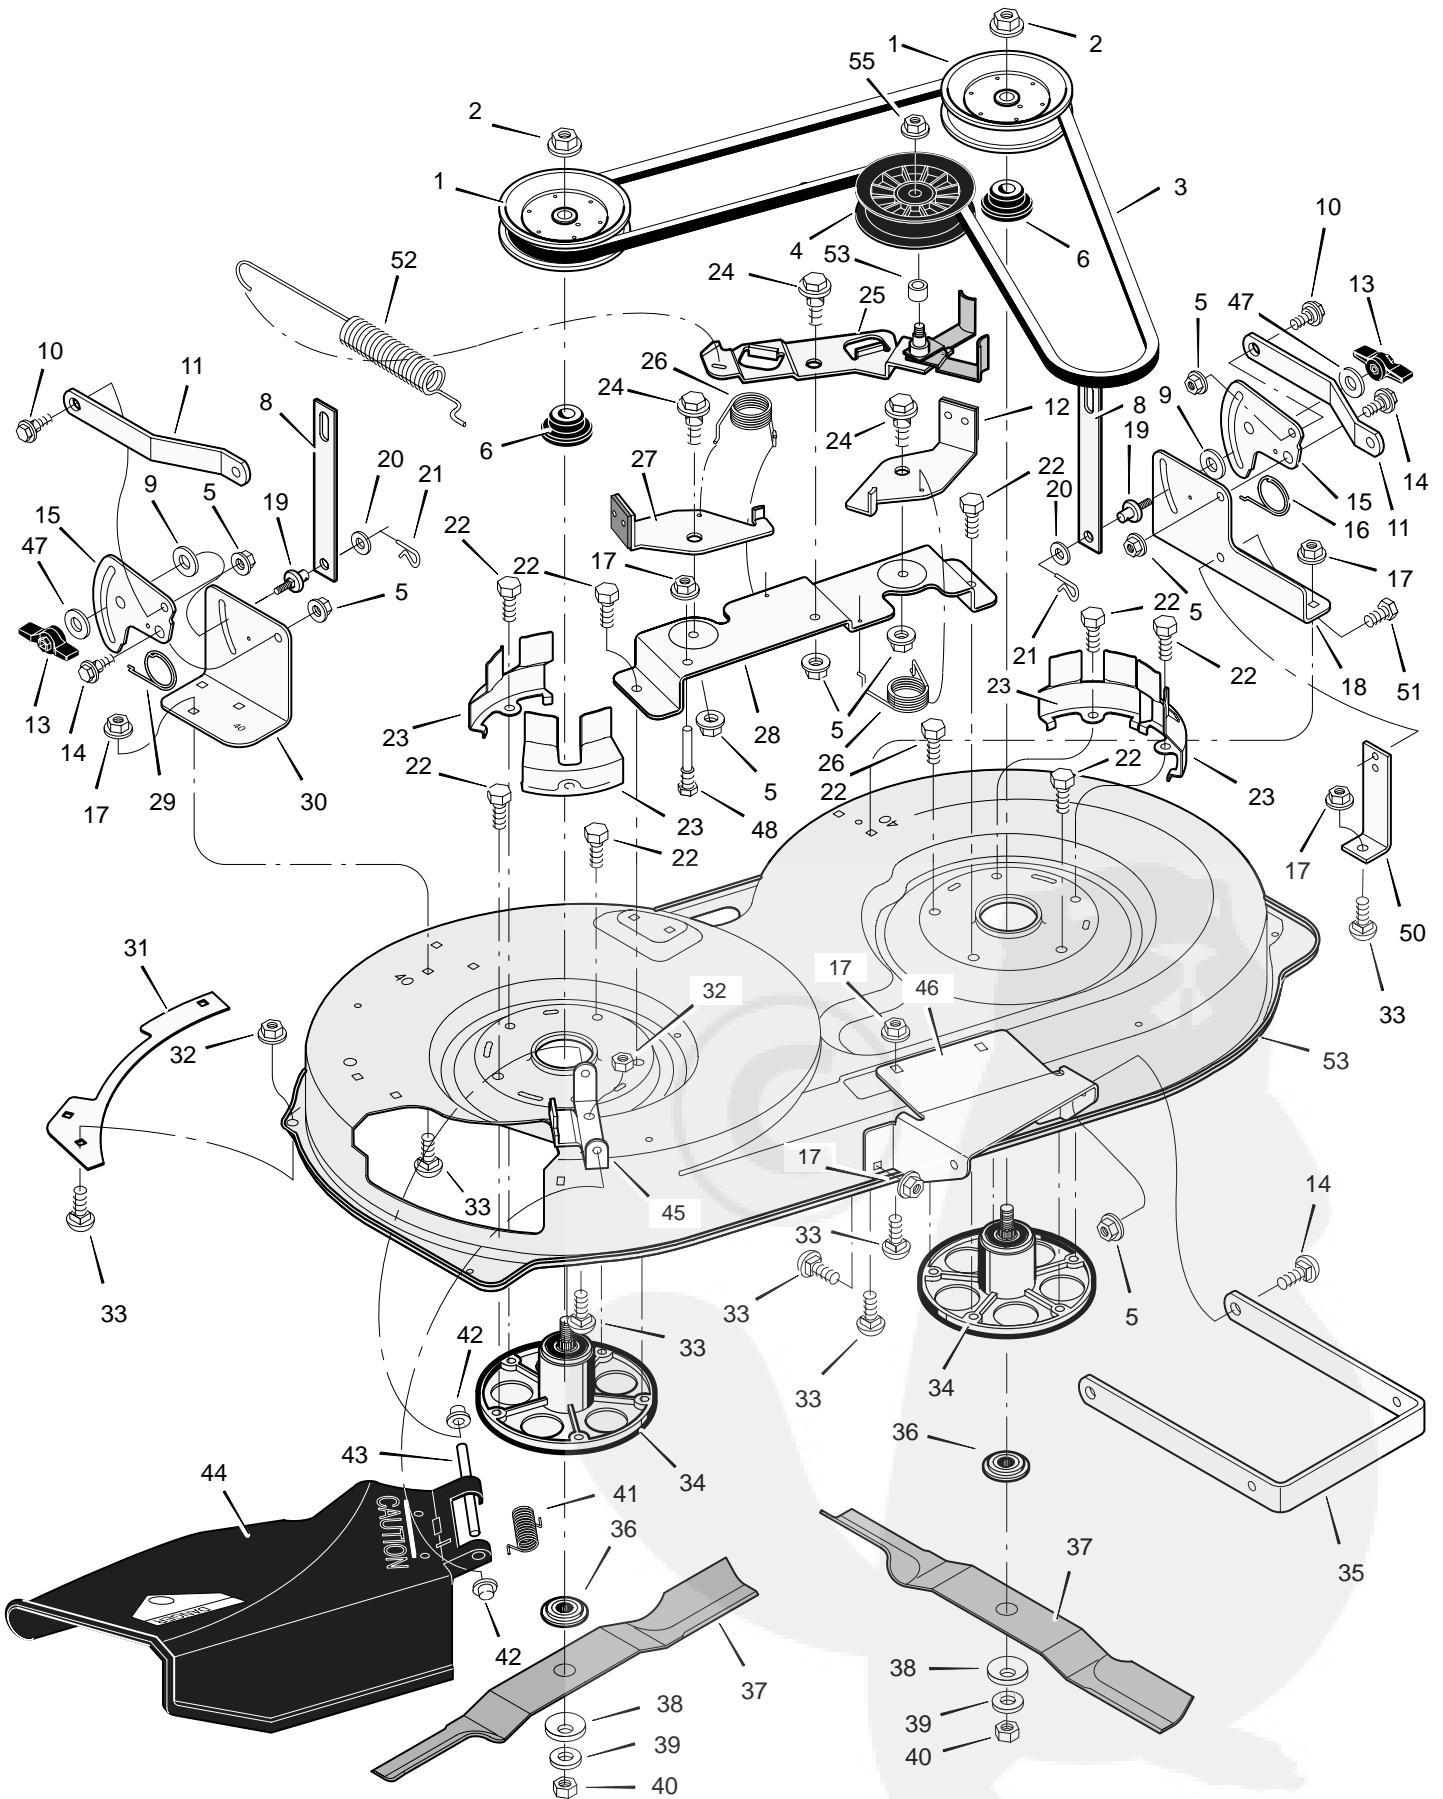

MODEL 385008x51B

REPAIR PARTS MOWER HOUSING

MODEL 385008x51B

REPAIR PARTS MOWER HOUSING

Key No.	Description	Part No.	Key No.	Description	Part No.
1	Pulley, Jackshaft	092852	29	Spring	166x42
2	Nut, Hex	15x140	30	Bracket, Right Suspension	094052E701
3	Belt, Mower Drive	037x86	31	Plate	091770E700
4	Pulley, Idler	690387	32	Nut, Flange	015x88
5	Nut, Flange	015x84	33	Bolt, Carriage	002x53
6	Spacer, Pulley	1001197	34	Mandrell (Included with Key 6)	1001200
8	Link, Lift	690212E701	35	Bracket, Suspension	690539E701
9	Pad, Friction	094137	36	Adapter, Blade	690411
10	Bolt, Shoulder	009x52	37	Blade	1001427E701
11	Bracket, Suspension	094055E701	38	Washer	17x166
12	Pad Assembly, Left Brake	094049E701	39	Washer	17x165
13	Knob	094068	40	Nut	15x100
14	Bolt, Shoulder	009x51	41	Spring	0166x4
15	Plate, Suspension	094128E700	42	Cap, Push On	028x23
16	Spring	166x43	43	Rod, Pivot	094957 Z
17	Nut, Flange	015x79	44	Deflector Assembly	094707
18	Bracket, Left Suspension	094054E700	45	Bracket, Deflector	094956E701
19	Pin, Hanger	095194	46	Bracket, Front Hanger	094062E700
20	Washer	017x91	47	Washer	017x45 Z
21	Pin, Cotter	0031x4	48	Guide, Belt	094781
22	Bolt	0025x7	50	Bracket, Support	094681E700
23	Cover, Pulley	094051E701	51	Screw	26x249
24	Bolt, Shoulder	009x39	52	Spring, Extension	165x118
25	Arm, Idler	1001499	53	Spacer	690369
26	Spring	166x41	54	Housing, Blade *	094061700
27	Pad Assembly, Right Brake	094047E701	55	Nut, Flange	015x98
28	Bracket Assembly, Brake	094059E700	1-55	Complete Mower Housing Assembly	776000

* Includes Key No. 17, 18, 30, 31, 32, 33, 45, 46, 47 and 51.