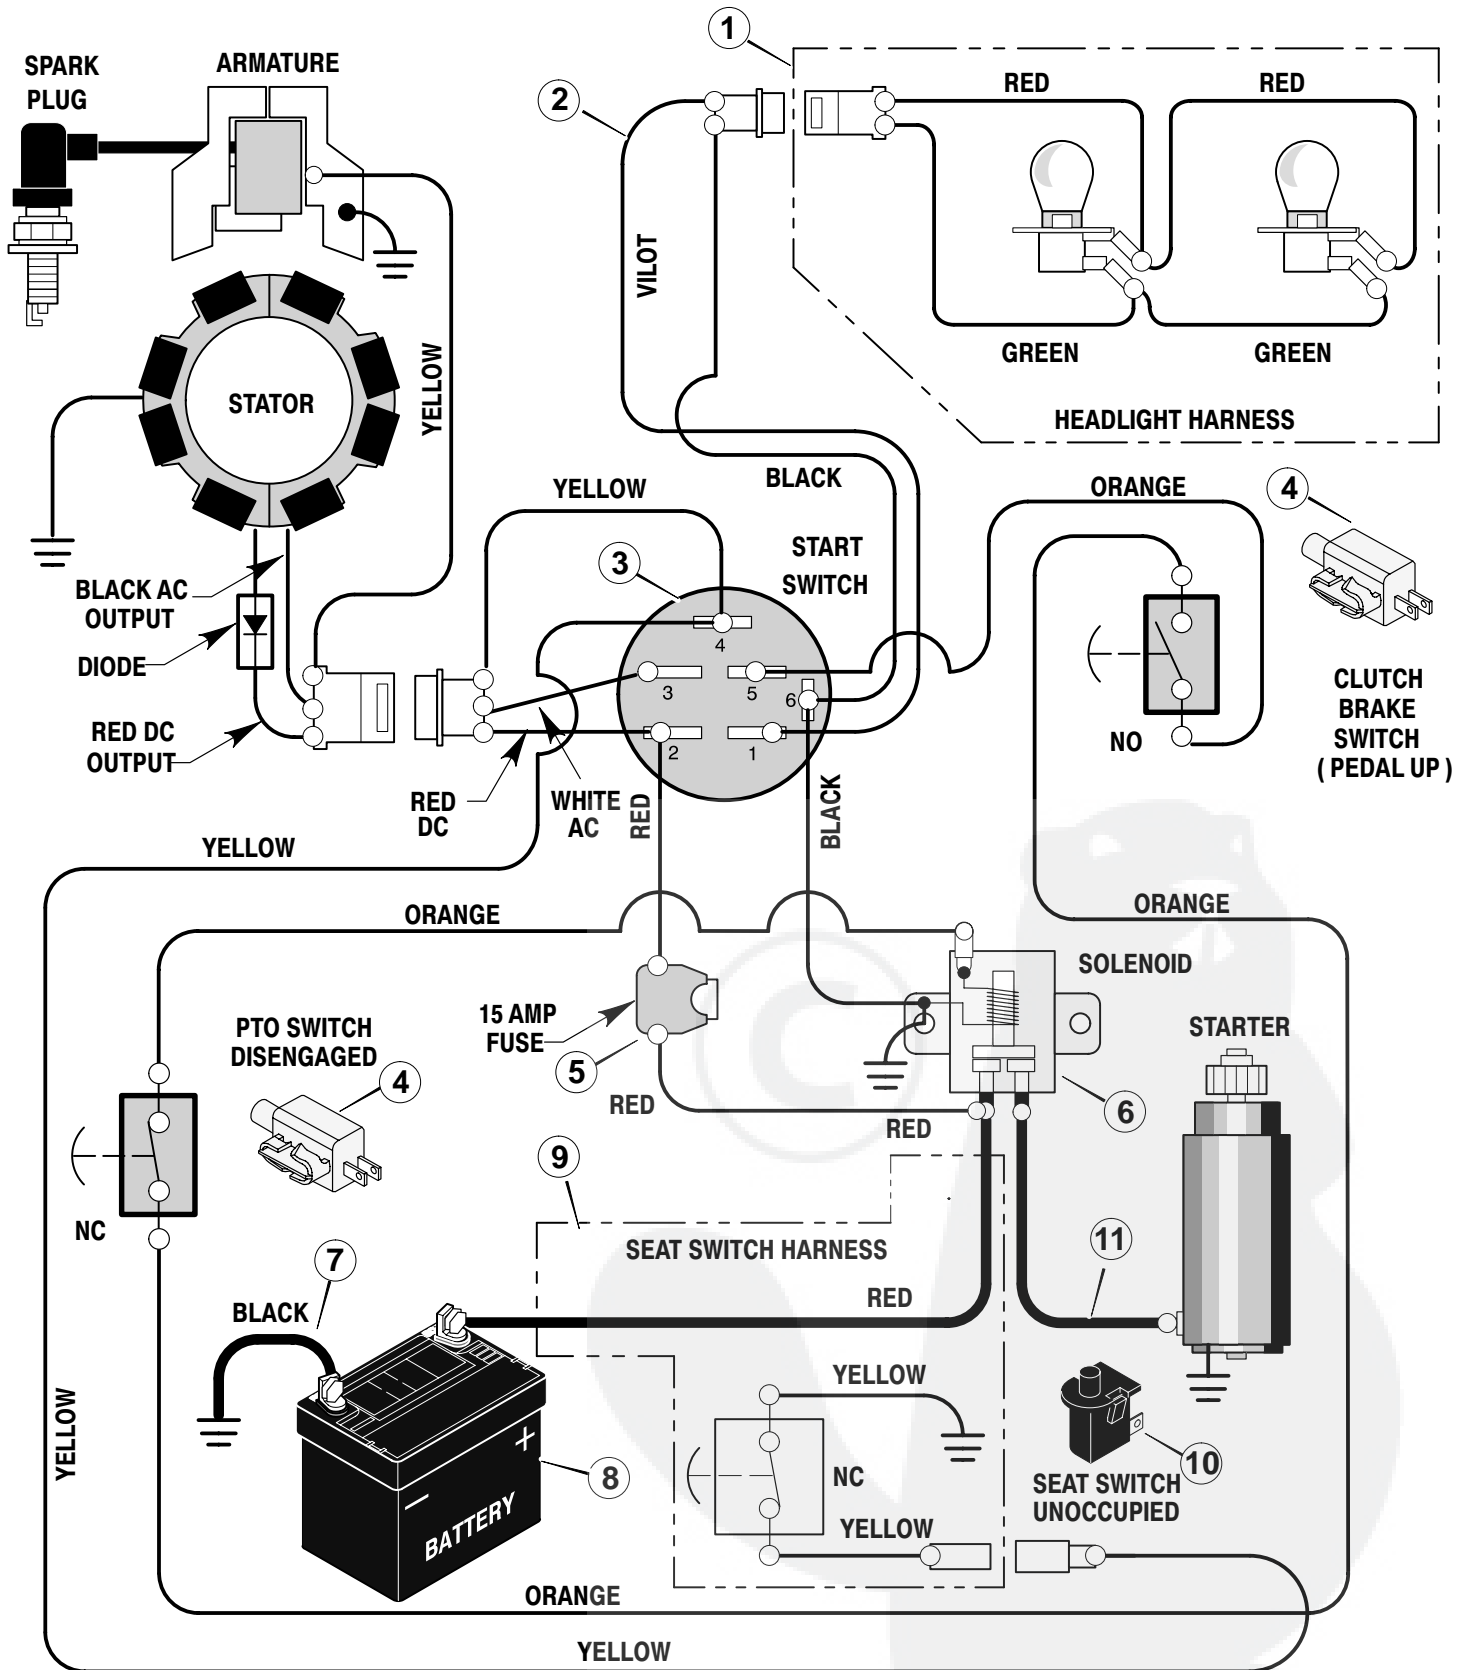

\* Parts are available from an Authorized Service Center. See “Engines, Gasoline” or “Gasoline Engines” in the yellow pages of the telephone directory.

\*\* These parts are included with Key 2.

<b>Key No.</b>	<b>Description</b>	<b>Part No.</b>
1	Harness, Light Wire	250x92
	Socket, Light	092372
	Bulb, Light	090084
2	Harness, Chassis Wire	250x113
3	Switch, Ignition	092377
	Key, Ignition	020729
	Nut, Hex	091489
	Cap, Ignition	091488
4	Switch, Limit	1001575
5	Fuse	302031
	Holder, Fuse	407078
6	Solenoid	094613
	Screw, Mounting	26x229
	Locknut	15x116
7	Cable, Battery Ground	024x32
	Screw, Ground Cable	26x213
8	Battery	021075
	Bolt, Carriage	002x82
	Wingnut	014x79
	Boot, Battery –Positive	690604
9	Harness, Seat Switch Wire	250x67
10	Switch, Seat Sensor	094159
11	Cable	024x31