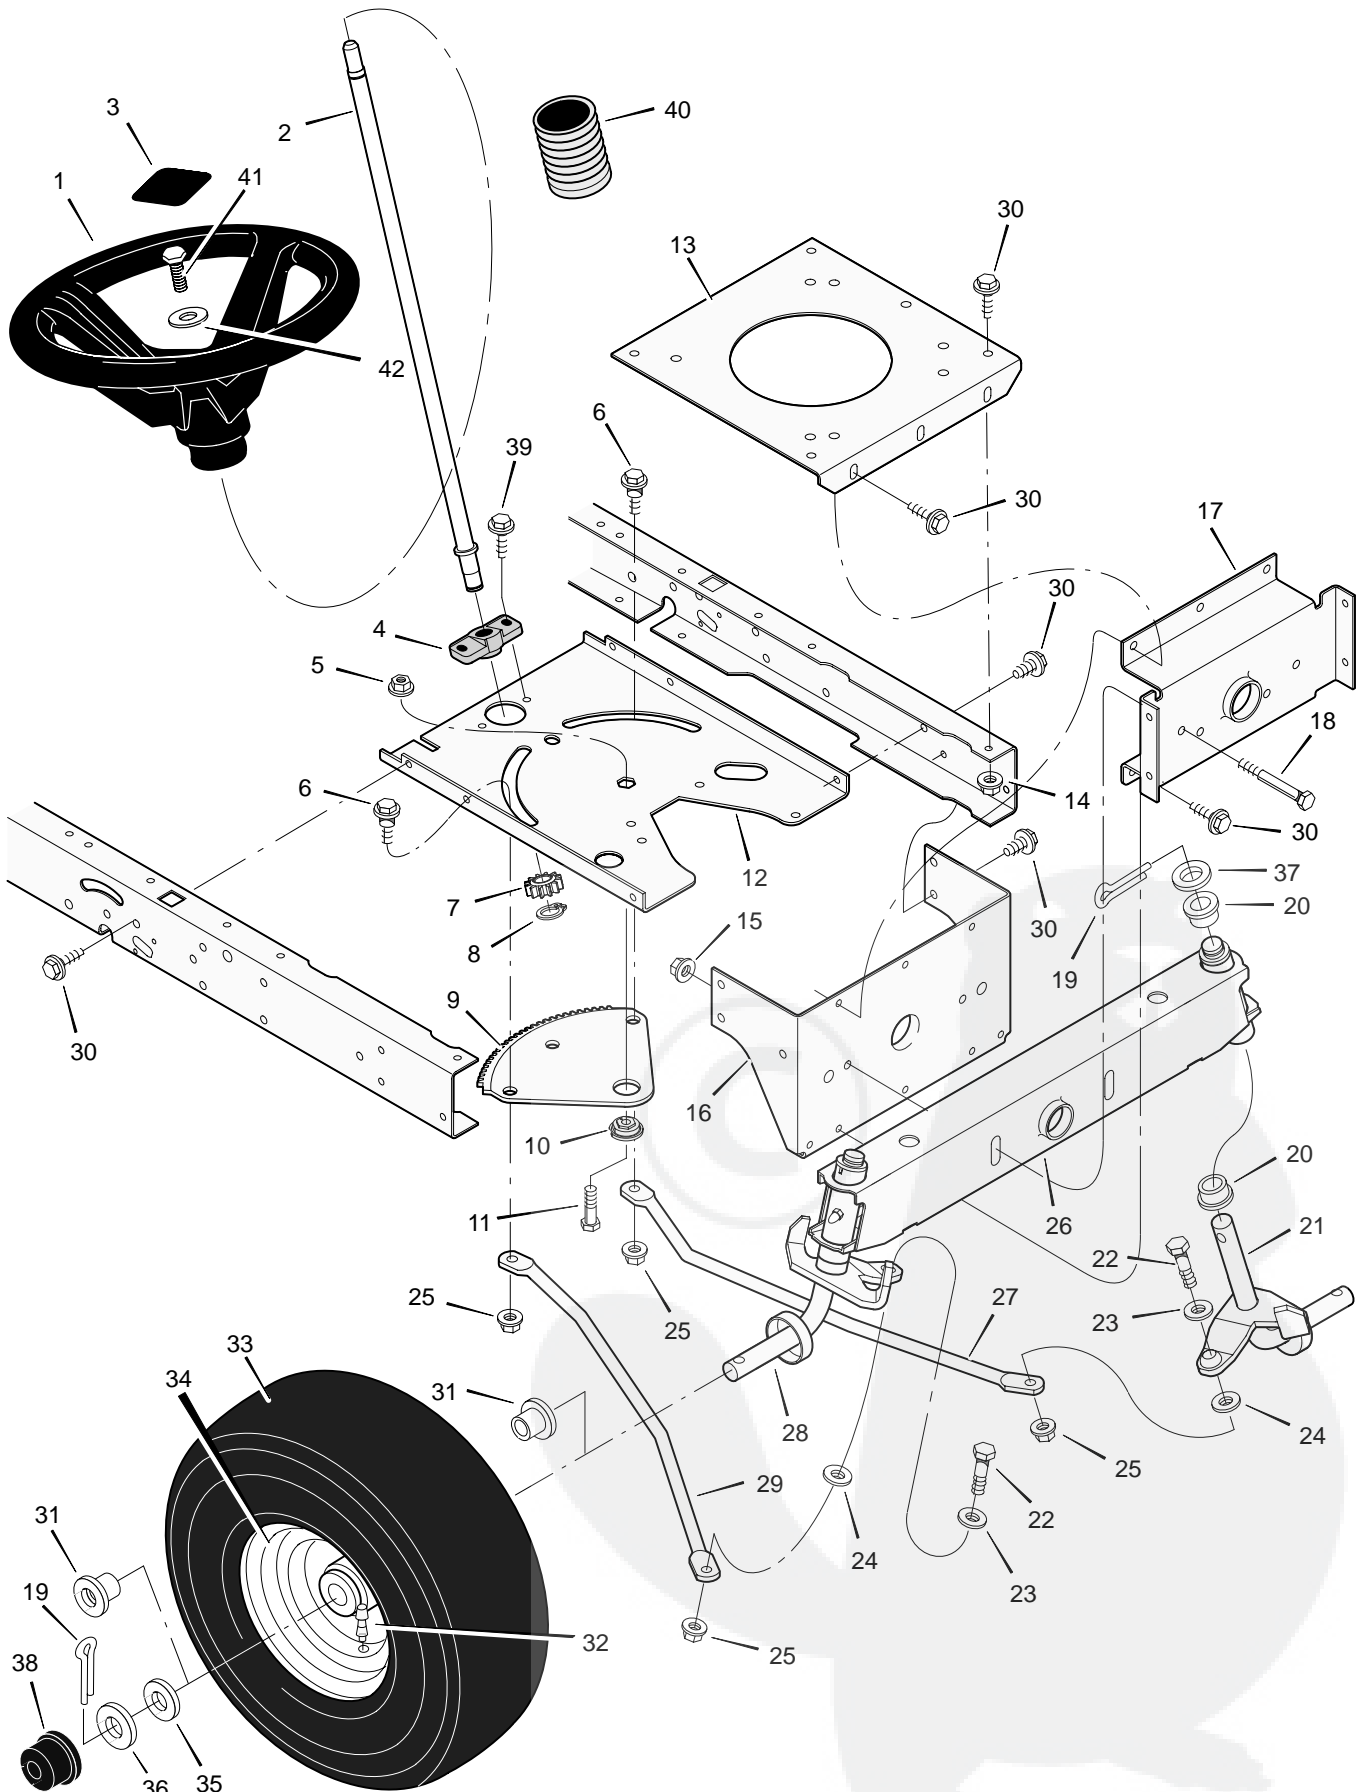

MODEL 385008x51B

REPAIR PARTS STEERING

MODEL 385008x51B

REPAIR PARTS STEERING

Key No.	Description	Part No.	Key No.	Description	Part No.
1	Wheel, Steering	095336	23	Washer	17x104
2	Post, Steering	690625	24	Washer	017x53 Z
3	Insert, Steering Wheel	095336	25	Nut, Flange	015x84
4	Bearing	094124	26	Axle Assembly	7601037
5	Nut, Flange	15x111	27	Drag Link, Left	095329E701
6	Bolt, Shoulder	009x57	28	Spindle Assembly, Right	094575E701
7	Gear, Pinion	690183	29	Drag Link, Right	095328E701
8	Ring, Snap	011x25	30	Screw	26x249
9	Gear, Sector	094121	31	Bearing, Wheel	091334
10	Bearing	094123	32	Stem, Valve	024373
11	Bolt	001x84	33	Tire *	091923
12	Plate, Steering	1001121E701	—	Tube	407924
13	Plate, Engine	094006E700	34	Wheel and Tire Assembly	094578-601
14	Nut, Flange	015x88	35	Washer	17x195
15	Nut, Flange	15x118	36	Washer	17x192
16	Bracket, Hanger	1001270E701	37	Washer	17x113
17	Axle, Hanger	094007E701	38	Hub Cap	094618
18	Bolt	01x146	39	Screw	26x267
19	Pin, Cotter	030x49	40	Bellows	092059
20	Bearing	690150	41	Bolt	0025x3
21	Spindle Assembly, Left	094576E701	42	Washer	17x146
22	Bolt	01x111			

* When you order a tire, make sure to give the brand name of the tire so that the tread pattern on the tire will match.