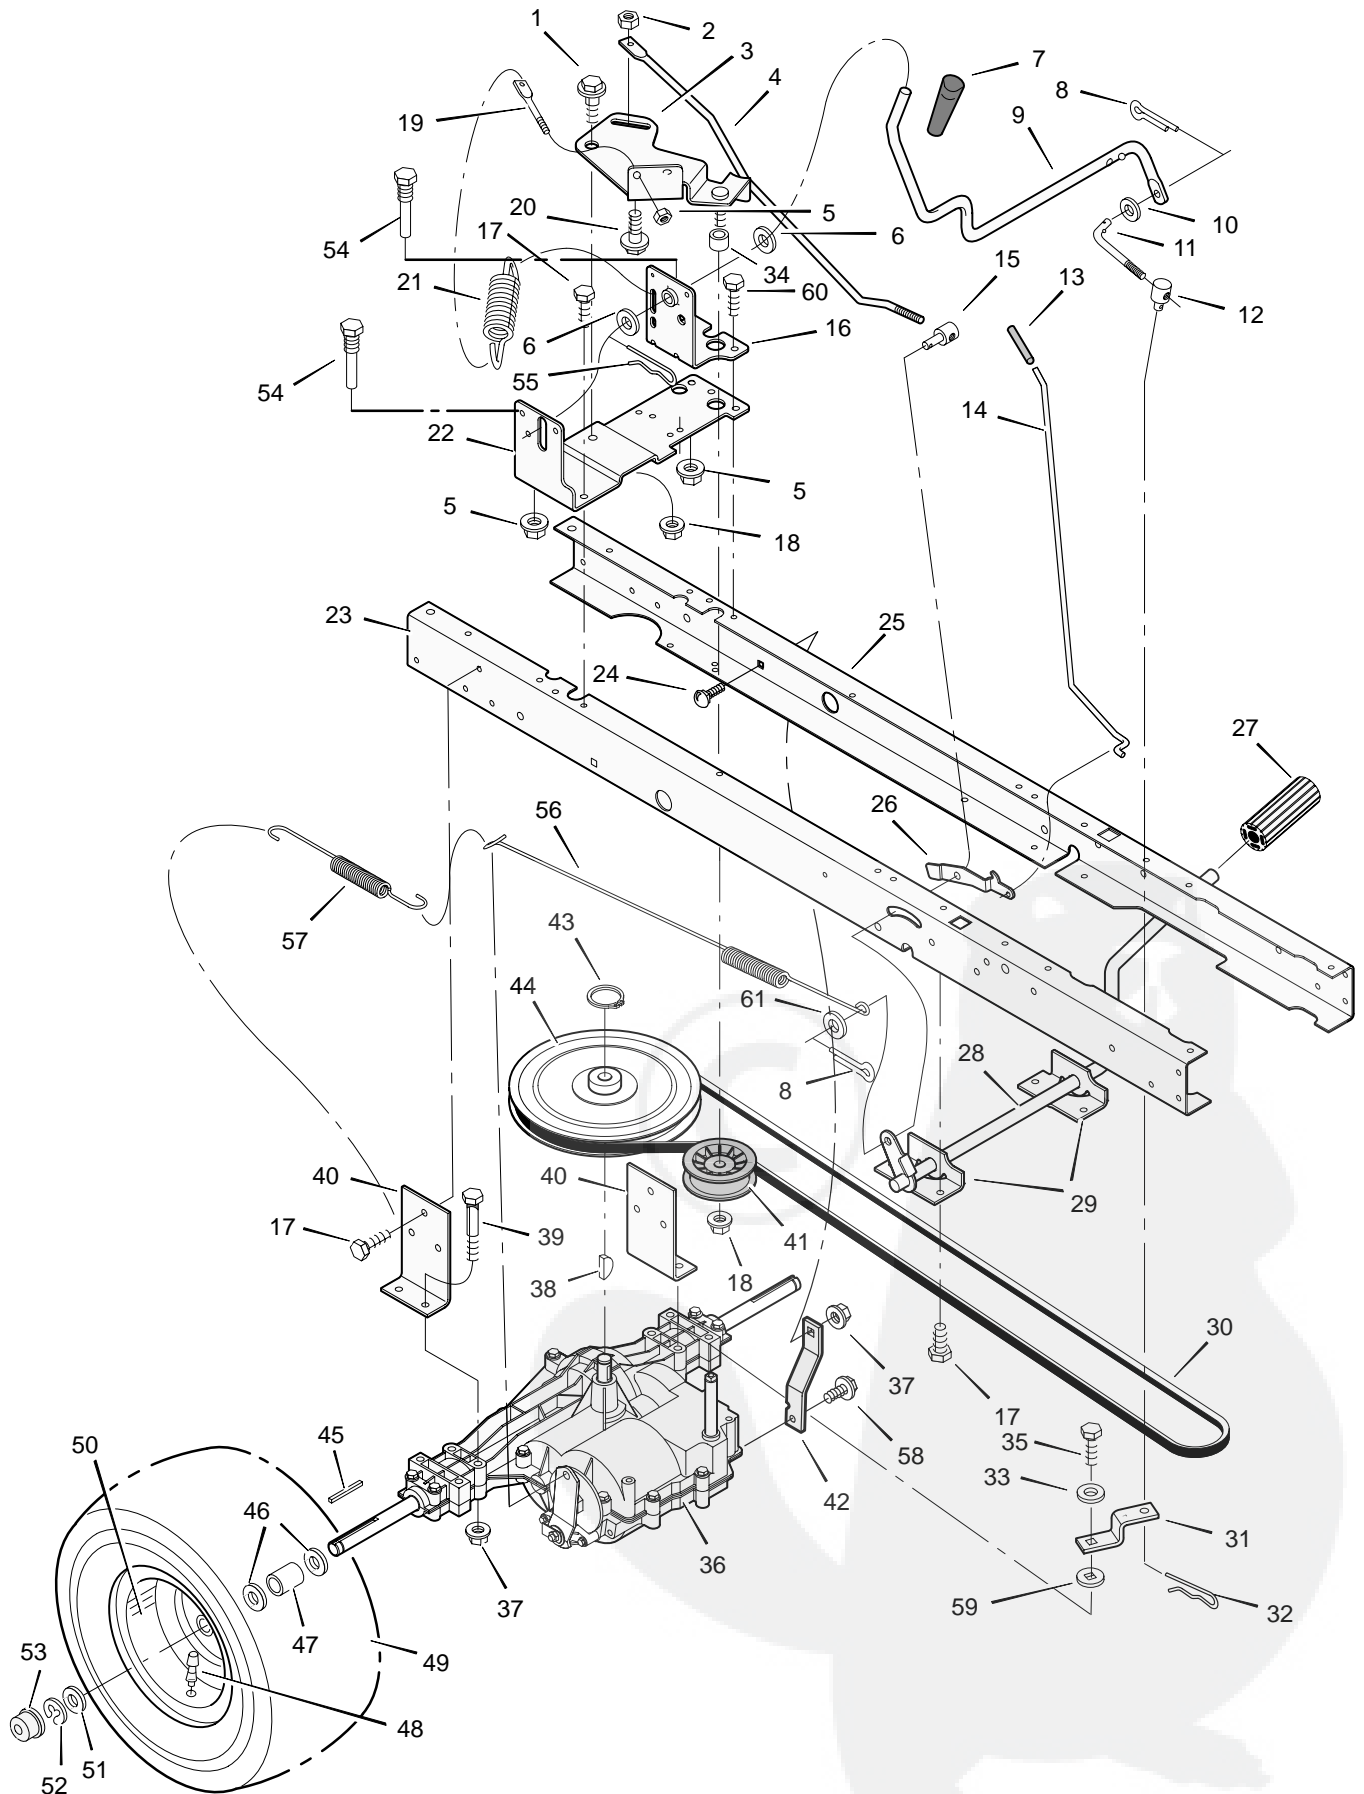

MODEL 385008x51B

REPAIR PARTS MOTION DRIVE

MODEL 385008x51B

REPAIR PARTS MOTION DRIVE

Key No.	Description	Part No.	Key No.	Description	Part No.
1	Bolt, Shoulder	009x39	32	Pin, Hair	0031x6
2	Nut, Hex	015x89	33	Washer	017x38
3	Arm, Idler	690173 Z	35	Bolt	06x105
4	Rod, Clutch	094041 Z	36	Transaxle **	—
5	Nut	015x79	37	Nut	015x88
6	Washer	17x102	38	Key, Woodruff	020697
7	Grip	092697	39	Bolt	01x155
8	Pin, Cotter	030x20	40	Bracket, Transaxle	094008E701
9	Lever, Shift	094043 Z	41	Pulley	690409
10	Washer	017x47	42	Bracket, Transaxle Support	094433E700
11	Link, Shift	094044 Z	43	E-Ring	0011x7
12	Nut, Adjuster	021920	44	Pulley, Drive	095094
13	Grip	091079	45	Key, Square	021553
14	Rod, Parking Brake	1001245 Z	46	Washer	17x160
15	Nut, Adjuster	094815	47	Spacer, Transaxle	690554 Z
16	Bracket, Shift Pivot	1001303 Z	48	Stem, Valve	024373
17	Screw	26x249	49	Tire *	091923
18	Nut	015x84	—	Tube	407049
19	Mount, Stud Spring	094042 Z	50	Wheel & Tire Assembly	92288-601
20	Bolt, Shoulder	009x54	51	Washer	17x195
21	Spring, Extension	165x116	52	E-Ring	0011x3
22	Bracket, Right Shifter	1001302E701	53	Hub Cap	094618
23	Frame, Right	1001268E701	54	Guide, Belt	093349
24	Bolt, Carriage	002x53	55	Pin, Hair	0031x4
25	Frame, Left	1001269E701	56	Spring, Extension	165x115
26	Latch, Parking Brake	094045 Z	57	Spring, Extension	165x92
27	Pedal	021544	58	Screw	26x216
28	Lever, Brake/Clutch	094038E700	59	Washer	17x148
29	Bracket, Pedal	1001117E701	60	Screw	26x267
30	Belt, Motion Drive	037x87	61	Washer	17x169
31	Yoke, Shift	094031 Z			

* When you order a tire, make sure to give the brand name of the tire so that the tread pattern on the tire will match.

** For information on Replacement Parts see the Central Parts Distributor in your area.