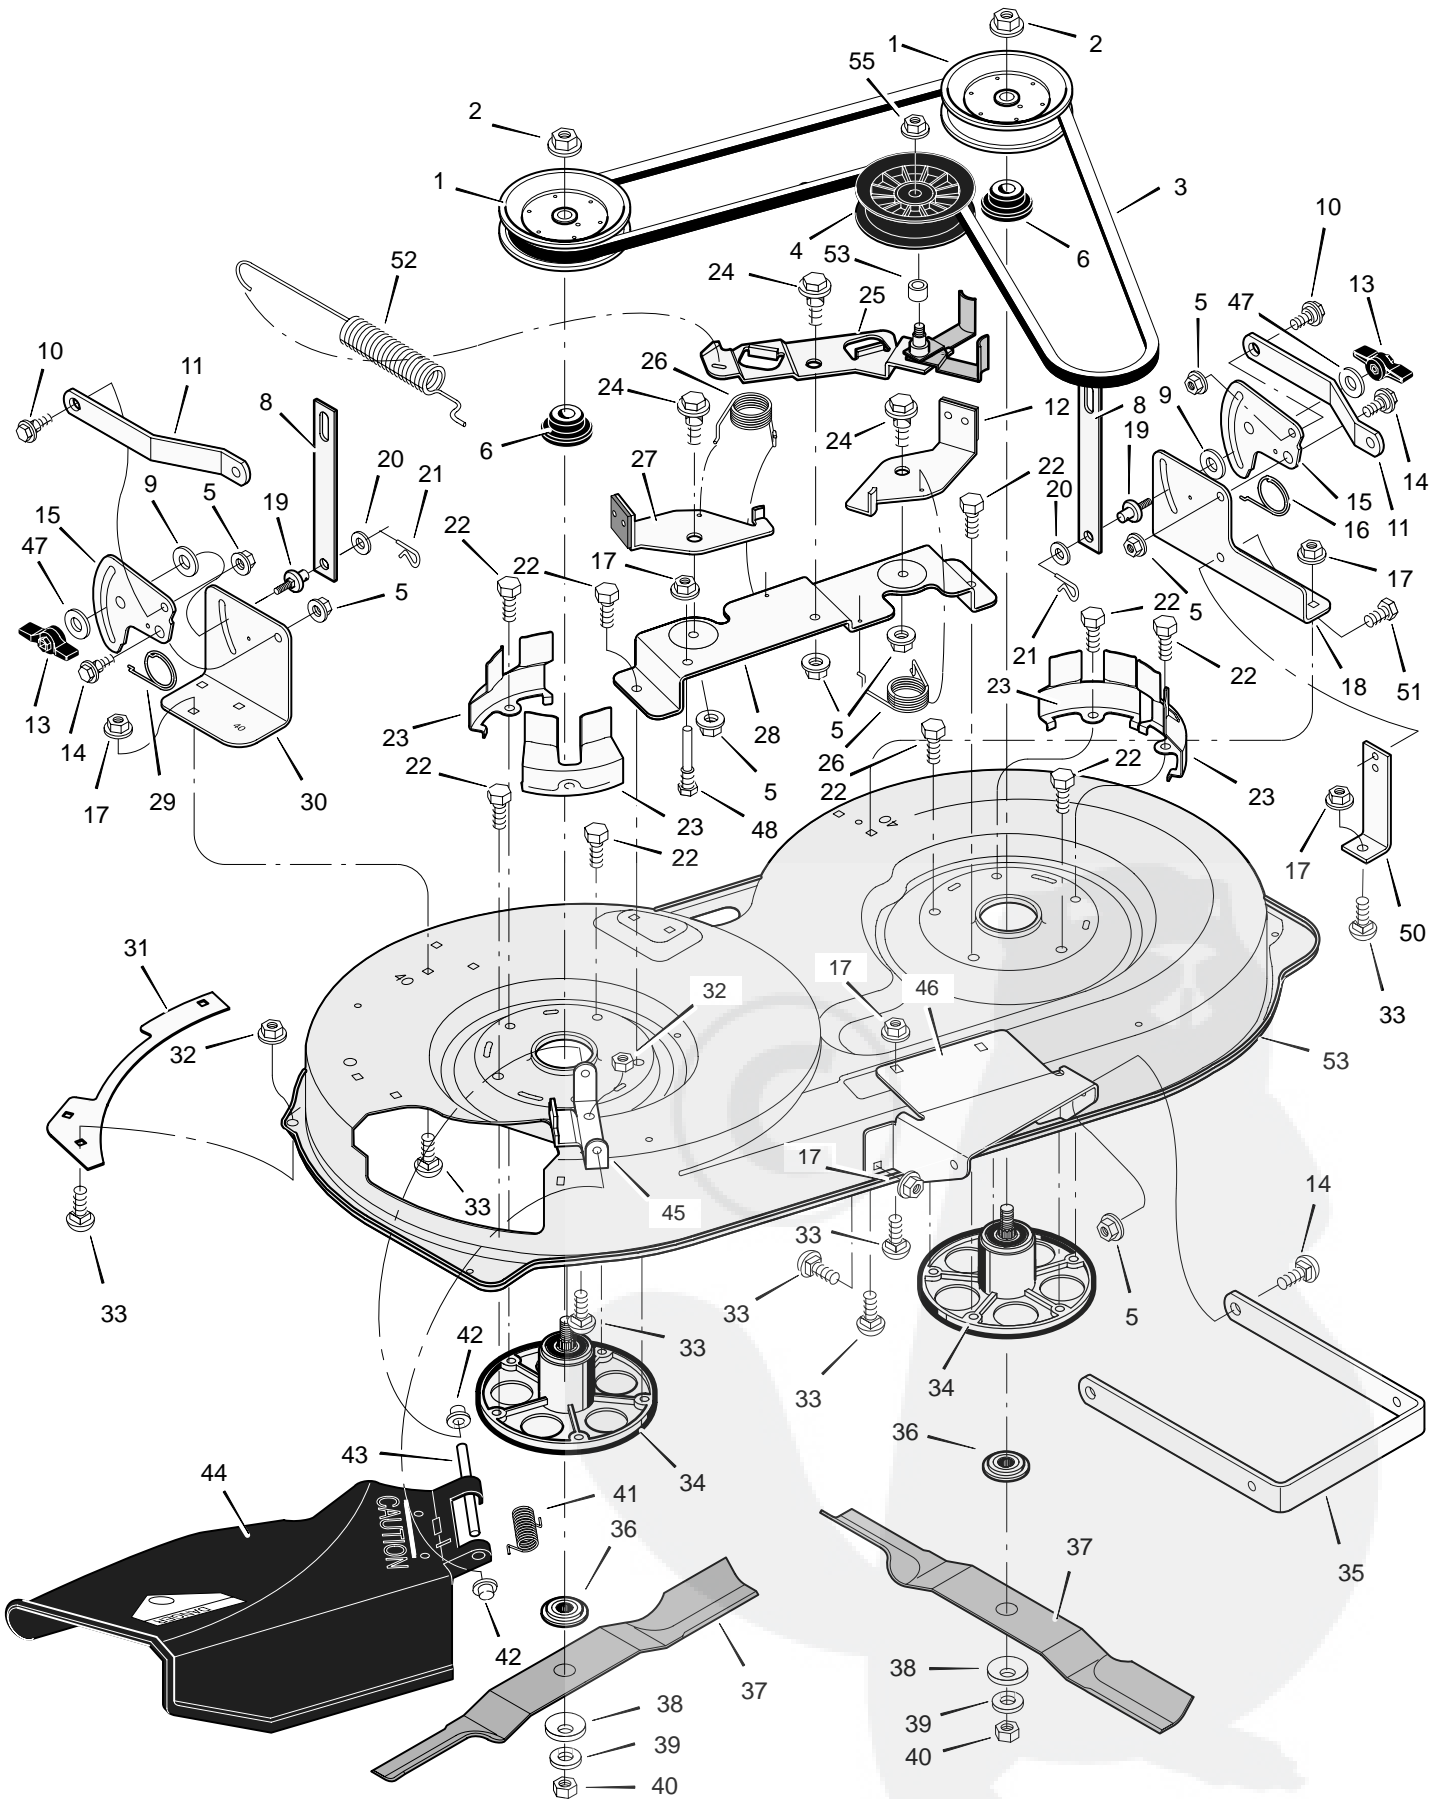

MODEL 385009x98B

REPAIR PARTS MOWER HOUSING

MODEL 385009x98B

REPAIR PARTS MOWER HOUSING

Key No.	Description	Part No.	Key No.	Description	Part No.
1	Pulley, Jackshaft	092852	29	Spring	166x42
2	Nut, Hex	15x140	30	Bracket, Right Suspension	094052E701
3	Belt, Mower Drive	037x86	31	Plate	091770E700
4	Pulley, Idler	690387	32	Nut, Flange	015x88
5	Nut, Flange	015x84	33	Bolt, Carriage	002x53
6	Spacer, Pulley	1001197	34	Mandrell (Includes Key 6)	1001200
8	Link, Lift	690212E701	35	Bracket, Suspension	690539E701
9	Pad, Friction	094137	36	Adapter, Blade	690411
10	Bolt, Shoulder	009x52	37	Blade	1001427E701
11	Bracket, Suspension	094055E701	38	Washer	17x166
12	Pad Assembly, Left Brake	094049E701	39	Washer	17x165
13	Knob	094068	40	Nut	15x100
14	Bolt, Shoulder	009x51	41	Spring	0166x4
15	Plate, Suspension	094128E700	42	Cap, Push On	028x23
16	Spring	166x43	43	Rod, Pivot	094957 Z
17	Nut, Flange	015x79	44	Deflector Assembly	094707
18	Bracket, Left Suspension	094054E700	45	Bracket, Deflector	094956E701
19	Pin, Hanger	095194	46	Bracket, Front Hanger	094062E700
20	Washer	017x91	47	Washer	017x45 Z
21	Pin, Cotter	0031x4	48	Guide, Belt	094781
22	Bolt	0025x7	50	Bracket, Support	094681E700
23	Cover, Pulley	094051E701	51	Screw	26x249
24	Bolt, Shoulder	009x39	52	Spring, Extension	165x118
25	Arm, Idler	1001499	53	Spacer	690369
26	Spring	166x41	54	Housing, Blade *	094061E700
27	Pad Assembly, Right Brake	094047E701	55	Nut, Flange	015x98
28	Bracket Assembly, Brake	094059E700	1-55	Complete Mower Housing Assembly	776000

* Includes Key No. 17, 18, 30, 31, 32, 33, 45, 46, 47 and 51.