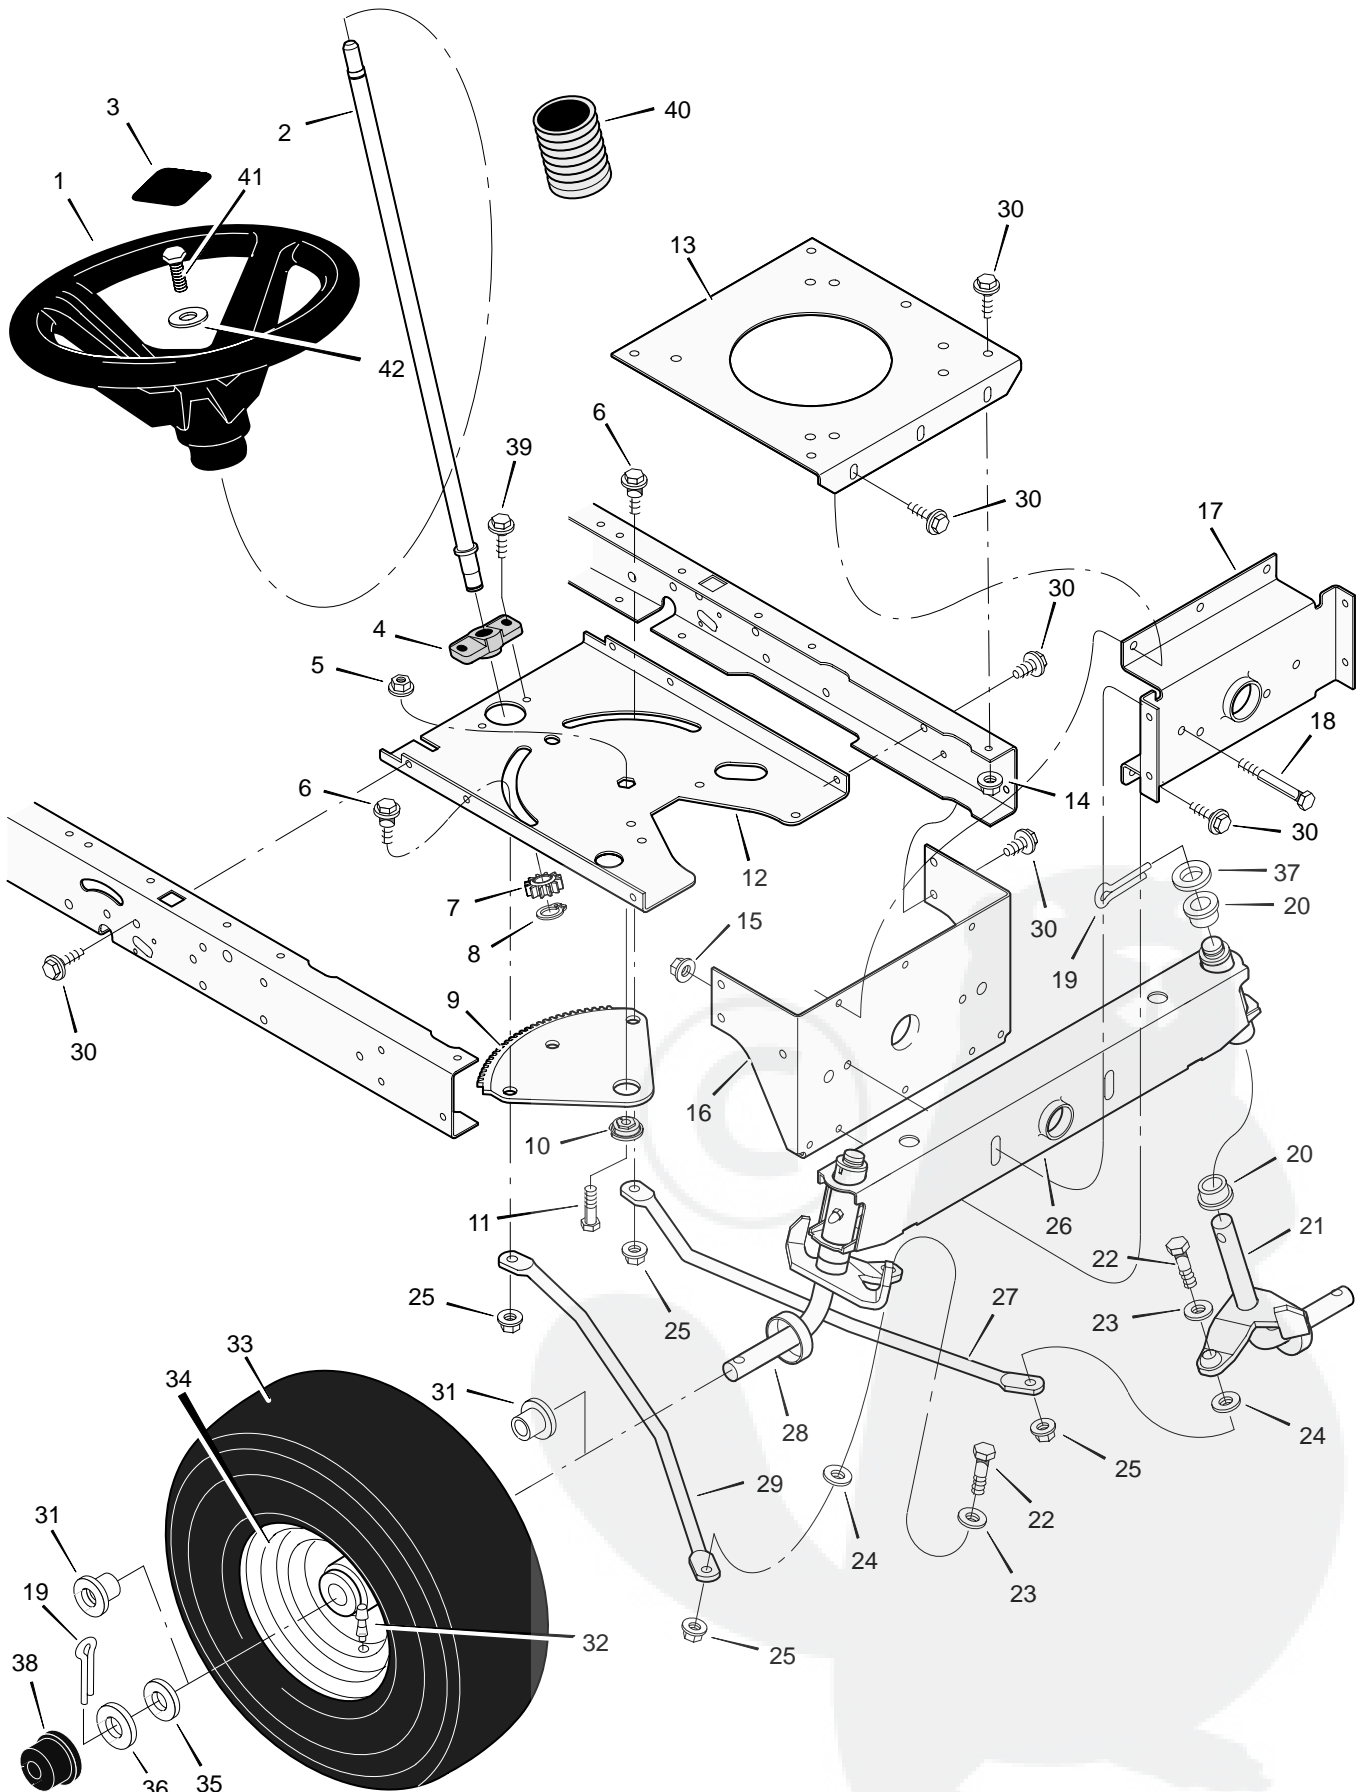

MODEL 385009x98B

REPAIR PARTS STEERING

MODEL 385009x98B

REPAIR PARTS STEERING

| Key No. | Description | Part No. | Key No. | Description | Part No. |
|---------|------------------------|-------------|---------|-------------------------|------------|
| 1 | Wheel, Steering | 095336 | 23 | Washer | 17x104 |
| 2 | Post, Steering | 690625 | 24 | Washer | 017x53 Z |
| 3 | Insert, Steering Wheel | 095336 | 25 | Nut, Flange | 015x84 |
| 4 | Bearing | 094124 | 26 | Axle Assembly | 7601037 |
| 5 | Nut, Flange | 15x111 | 27 | Drag Link, Left | 095329E701 |
| 6 | Bolt, Shoulder | 009x57 | 28 | Spindle Assembly, Right | 094575E701 |
| 7 | Gear, Pinion | 690183 | 29 | Drag Link, Right | 095328E701 |
| 8 | Ring, Snap | 011x25 | 30 | Screw | 26x249 |
| 9 | Gear, Sector | 094121 | 31 | Bearing, Wheel | 091334 |
| 10 | Bearing | 094123 | 32 | Stem, Valve | 024373 |
| 11 | Bolt | 001x84 | 33 | Tire * | 091923 |
| 12 | Plate, Steering | 1001121E701 | — | Tube | 407924 |
| 13 | Plate, Engine | 094006E700 | 34 | Wheel and Tire Assembly | 094578-601 |
| 14 | Nut, Flange | 015x88 | 35 | Washer | 17x195 |
| 15 | Nut, Flange | 15x118 | 36 | Washer | 17x192 |
| 16 | Bracket, Hanger | 1001270E701 | 37 | Washer | 17x113 |
| 17 | Axle, Hanger | 094007E701 | 38 | Hub Cap | 094618 |
| 18 | Bolt | 01x146 | 39 | Screw | 26x267 |
| 19 | Pin, Cotter | 030x49 | 40 | Bellows | 092059 |
| 20 | Bearing | 690150 | 41 | Bolt | 0025x3 |
| 21 | Spindle Assembly, Left | 094576E701 | 42 | Washer | 17x146 |
| 22 | Bolt | 01x111 | | | |