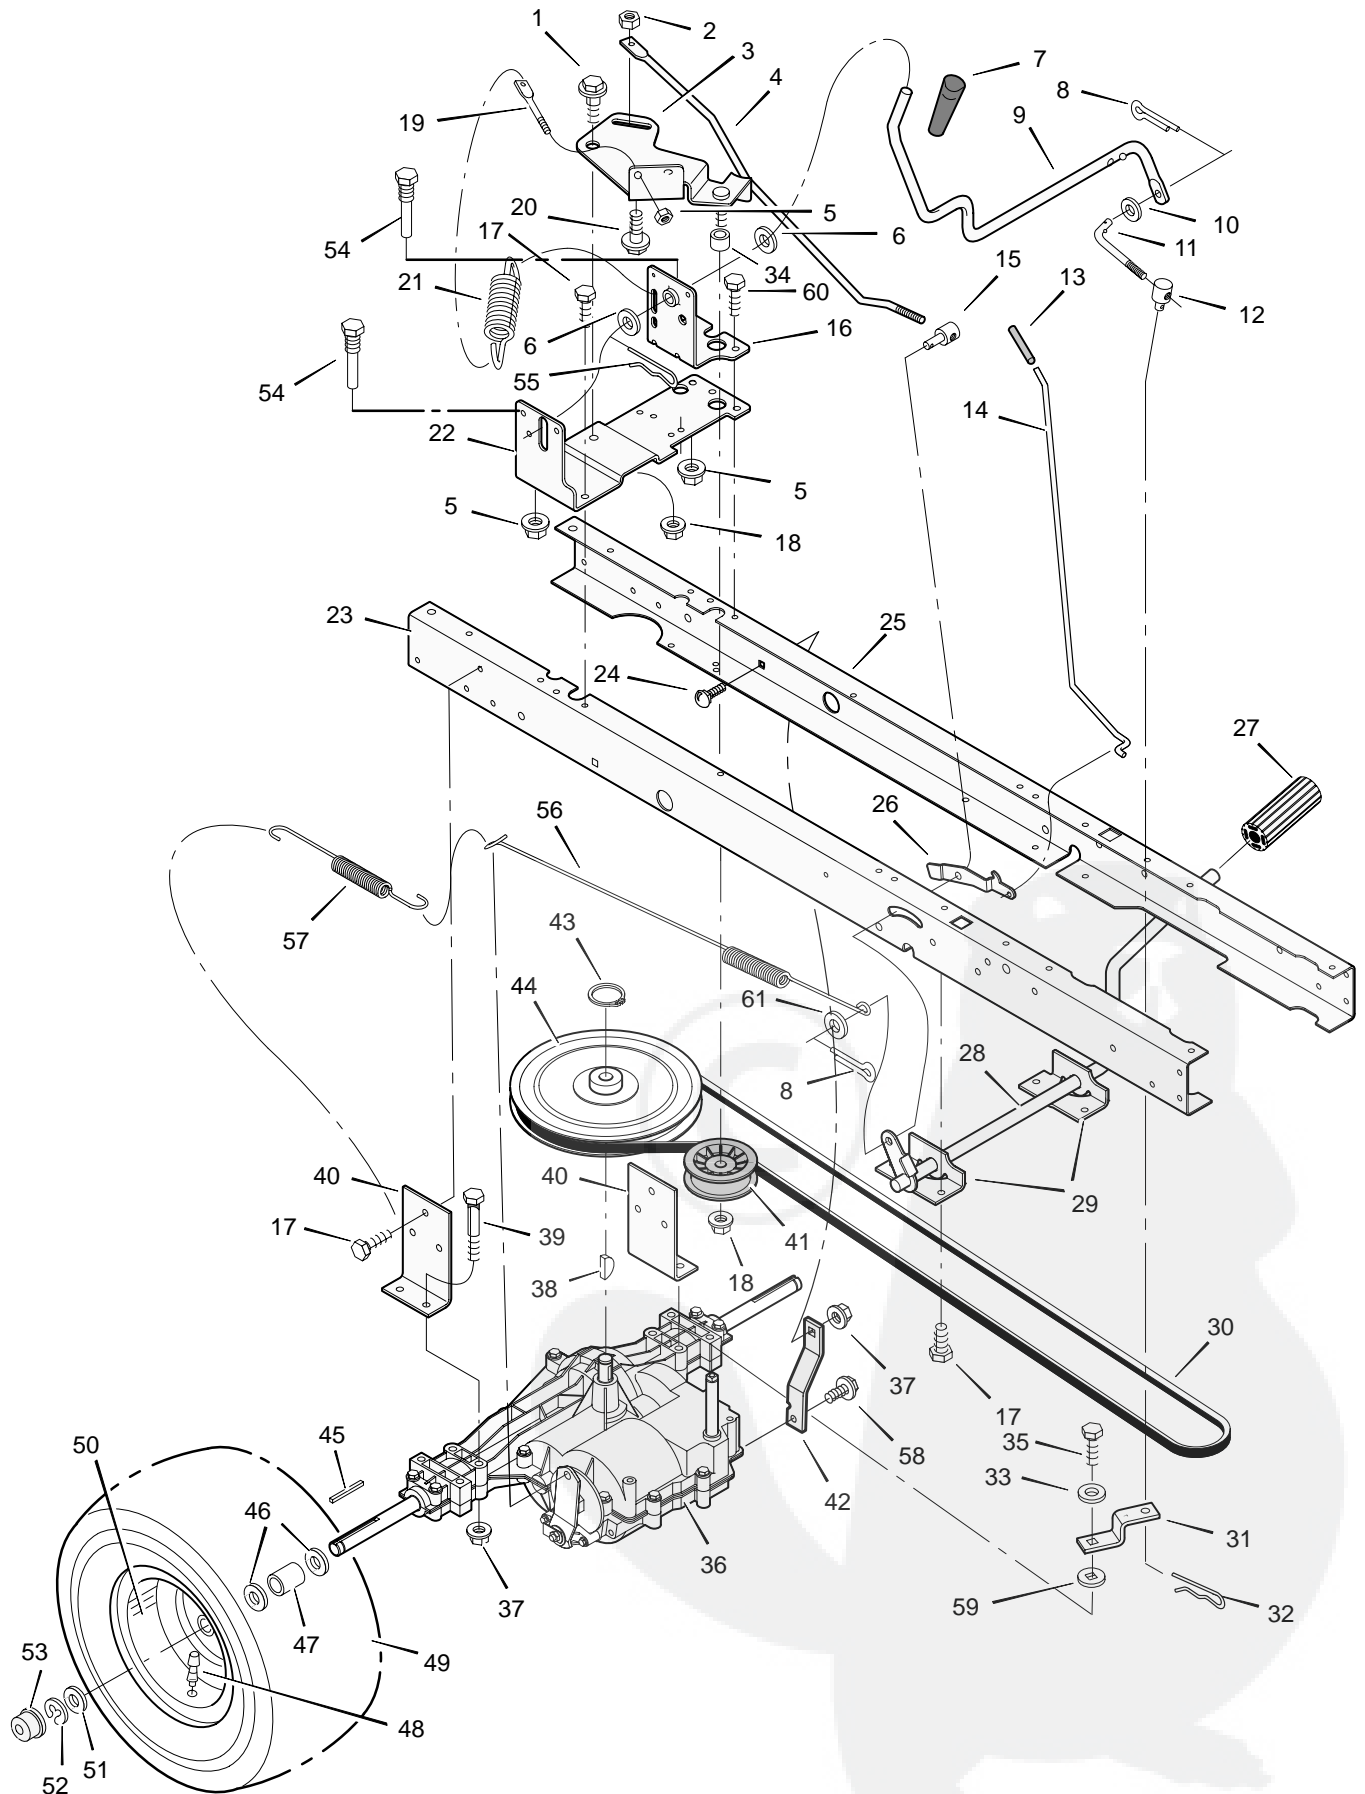

MODEL 385009x98B

REPAIR PARTS MOTION DRIVE

MODEL 385009x98B

REPAIR PARTS MOTION DRIVE

Key No.	Description	Part No.	Key No.	Description	Part No.
1	Bolt, Shoulder	009x39	32	Pin, Hair	0031x6
2	Nut, Hex	015x89	33	Washer	017x38
3	Arm, Idler	690173 Z	35	Bolt	06x105
4	Rod, Clutch	094041 Z	36	Transaxle **	—
5	Nut	015x79	37	Nut	015x88
6	Washer	17x102	38	Key, Woodruff	020697
7	Grip	092697	39	Bolt	01x155
8	Pin, Cotter	030x20	40	Bracket, Transaxle	094008E701
9	Lever, Shift	094043 Z	41	Pulley	690409
10	Washer	017x47	42	Bracket, Transaxle Support	094433E700
11	Link, Shift	094044 Z	43	E-Ring	0011x7
12	Nut, Adjuster	021920	44	Pulley, Drive	095094
13	Grip	091079	45	Key, Square	021553
14	Rod, Parking Brake	1001245 Z	46	Washer	17x160
15	Nut, Adjuster	094815	47	Spacer, Transaxle	690554 Z
16	Bracket, Shift Pivot	1001303 Z	48	Stem, Valve	024373
17	Screw	26x249	49	Tire *	091923
18	Nut	015x84	—	Tube	407049
19	Mount, Stud Spring	094042 Z	50	Wheel & Tire Assembly	92288-601
20	Bolt, Shoulder	009x54	51	Washer	17x195
21	Spring, Extension	165x116	52	E-Ring	0011x3
22	Bracket, Right Shifter	1001302E701	53	Hub Cap	094618
23	Frame, Right	1001268E701	54	Guide, Belt	093349
24	Bolt, Carriage	002x53	55	Pin, Hair	0031x4
25	Frame, Left	1001269E701	56	Spring, Extension	165x115
26	Latch, Parking Brake	094045 Z	57	Spring, Extension	165x92
27	Pedal	021544	58	Screw	26x216
28	Lever, Brake/Clutch	094038E700	59	Washer	17x148
29	Bracket, Pedal	1001117E701	60	Screw	26x267
30	Belt, Motion Drive	037x87	61	Washer	17x169
31	Yoke, Shift	094031 Z			

* When you order a tire, make sure to give the brand name of the tire so that the tread pattern on the tire will match.

** For information on Replacement Parts see the Central Parts Distributor in your area.