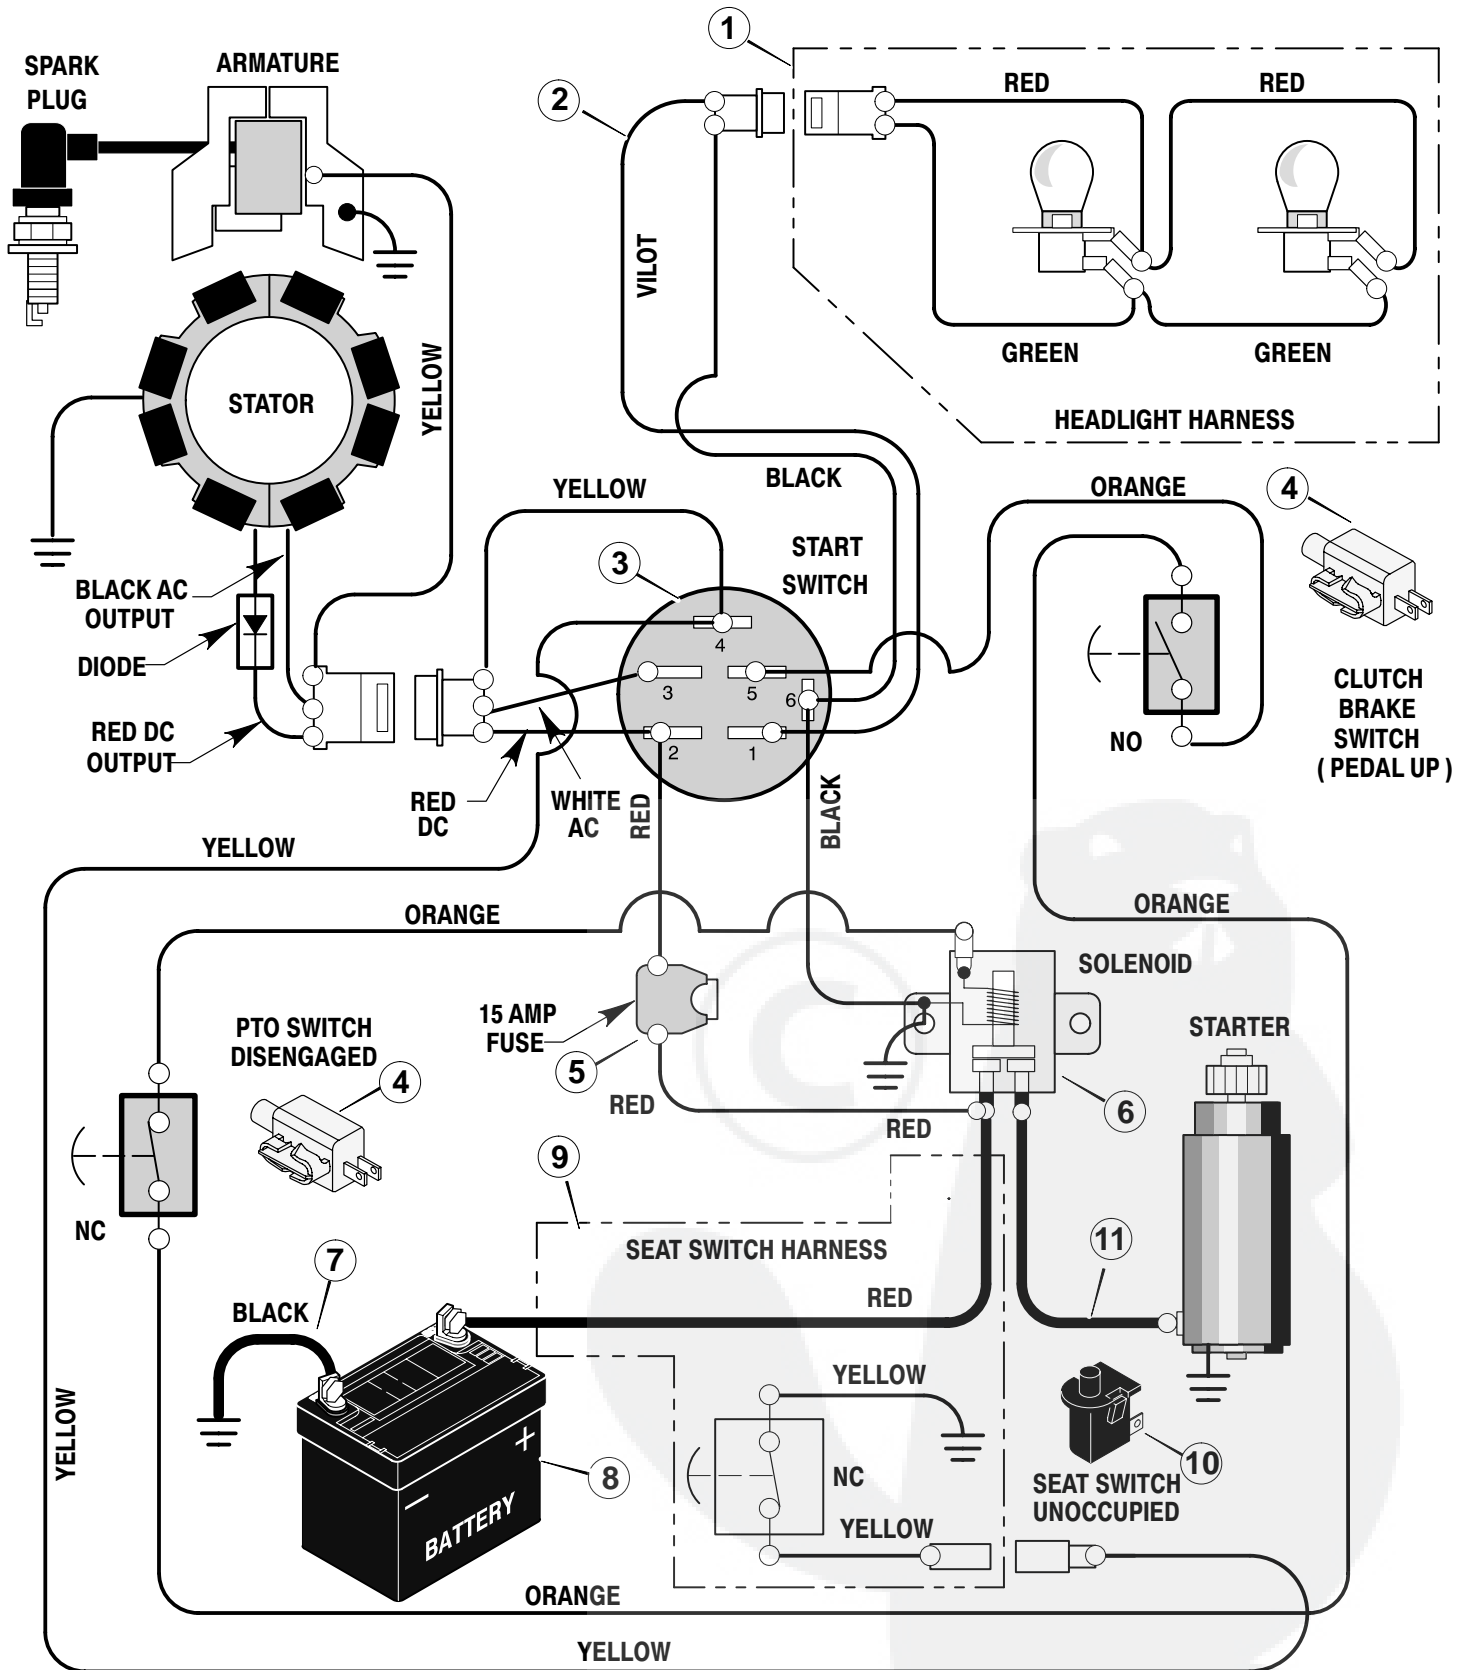

MODEL 385009x98B

REPAIR PARTS ENGINE MOUNT

Key No.	Description	Part No.
1	Fuel Cap	092317
2	Fuel Tank	690280
3	Hose Clamp (Incl'd w/Key 2)	095197
4	Fuel Line (must cut to length) (Incl'd w/Key 2)	7601033
5	Hose Clamp	095197
6	Screw	26x201
7	Plate, Engine	094006E700
8	Throttle Control	092371
9	Engine*	—
10	Bolt, Engine Mount	0025x7
11	Stack Pulley Assembly	690439 Z
12	Lockwasher	019x35
13	Bolt, Hex	01x140
14	Washer	17x170
15	Screw	26x249
16	Gasket	091309
17	Muffler	091271
18	Deflector, Muffler	1001350
19	Screw	26x208
20	Bolt, Hex	01x134
21	Guide, Belt	093349
22	Nut, Flange	015x79 Z
23	Guide, Belt	094066
24	Shield, Heat	1001595 Z
26	Screw	26x253
27	Screw	26x263
28	Shield, Heat	091277

* Parts are available from an engine Authorized Service Center. See "Engines, Gasoline" or "Gasoline Engines" in the yellow pages of the telephone directory.