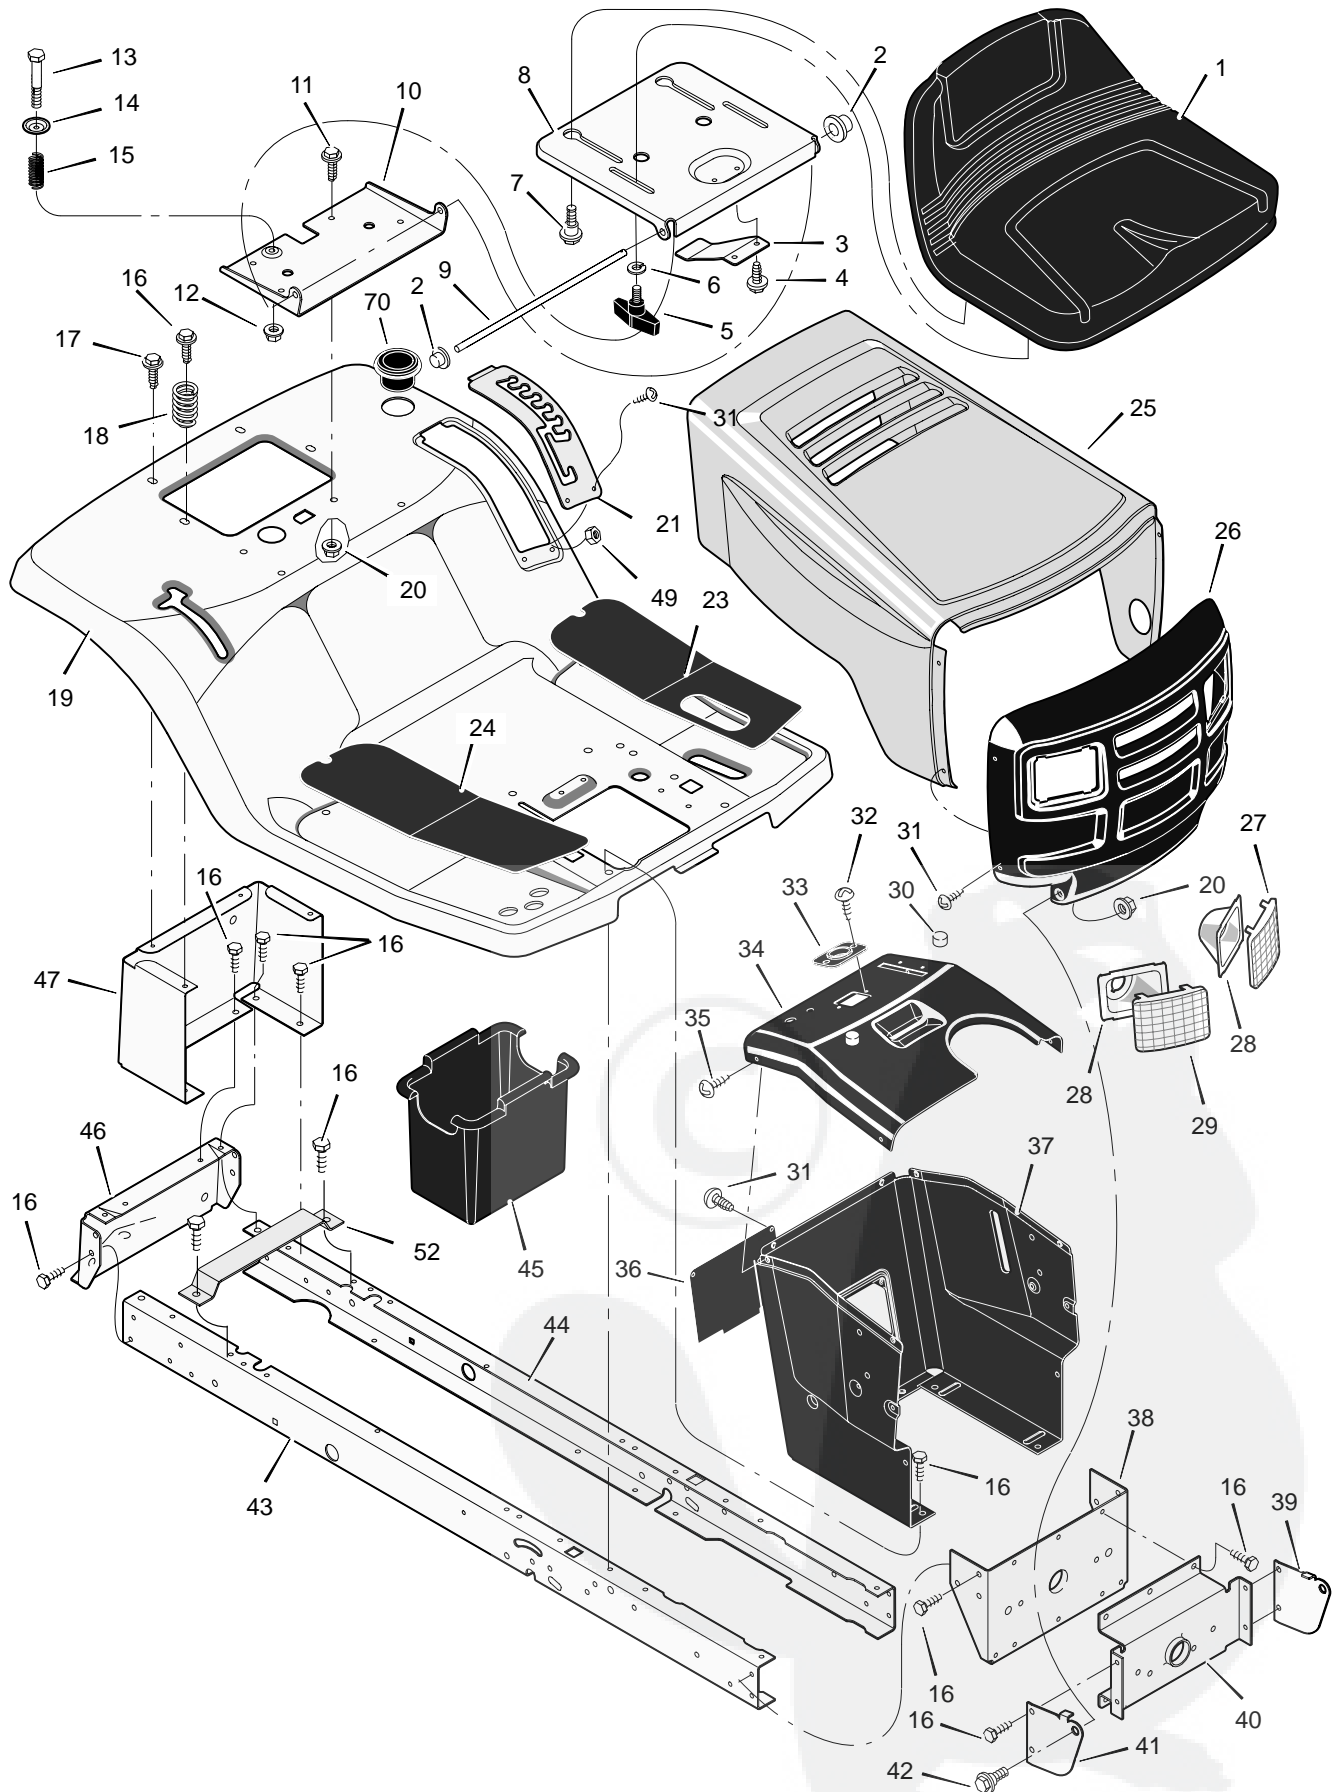

MODEL 385009x98B

REPAIR PARTS CHASSIS & HOOD

MODEL 385009x98B

REPAIR PARTS CHASSIS & HOOD

| Key No. | Description | Part No. | Key No. | Description | Part No. |
|---------|----------------|-------------|---------|-------------------------------|-------------|
| 1 | Seat | 690566 | 28 | Bezel | 094807 Z |
| 2 | Cap, Push On | 028x23 | 29 | Lens, Right | 094080 |
| 3 | Spring | 094057 | 30 | Bumper | 094376 |
| 4 | Screw | 26x229 | 31 | Screw | 26x270 |
| 5 | Bolt, Wing | 1001054 | 32 | Screw | 26x238 |
| 6 | Washer | 017x47 Z | 33 | Bearing, Steering | 1001491 |
| 7 | Bolt, Shoulder | 009x56 | 34 | Dash | 1001584E700 |
| 8 | Support, Seat | 094154E700 | 35 | Screw | 26x201 |
| 9 | Rod, Pivot | 094156 Z | 36 | Panel, Access | 093007E700 |
| 10 | Bracket, Pivot | 094153E700 | 37 | Support, Dash | 095318E700 |
| 11 | Bolt | 001x45 | 38 | Bracket, Rear Hanger | 1001270E700 |
| 12 | Nut | 015x89 | 39 | Support, Left Grille | 094083E700 |
| 13 | Bolt, Shoulder | 009x55 | 40 | Axle, Hanger | 094007E700 |
| 14 | Washer | 094155 Z | 41 | Support, Right Grille | 094082E700 |
| 15 | Spring | 164x31 | 42 | Bolt, Shoulder | 009x58 |
| 16 | Screw | 26x249 | 43 | Frame, Right | 1001268E701 |
| 17 | Screw | 26x263 | 44 | Frame, Left | 1001269E701 |
| 18 | Spring | 164x30 | 45 | Container, Battery | 690424 |
| 19 | Deck, Seat | 1001558E245 | 46 | Plate, Hitch | 1001002E700 |
| 20 | Nut | 015x88 | 47 | Panel, Rear | 690434E700 |
| 21 | Plate, Index | 094829E700 | 49 | Nut | 015x81 |
| 23 | Mat, Left | 094999 | 50 | Screw | 26x277 |
| 24 | Mat, Right | 094998 | 52 | Support, Battery | 690482E701 |
| 25 | Hood | 1001492E245 | 70 | Holder, Cup | 1001542 |
| 26 | Grille | 094079E700 | — | Instruction Book & Parts List | F-030719L |
| 27 | Lens, Left | 094081 | | | |