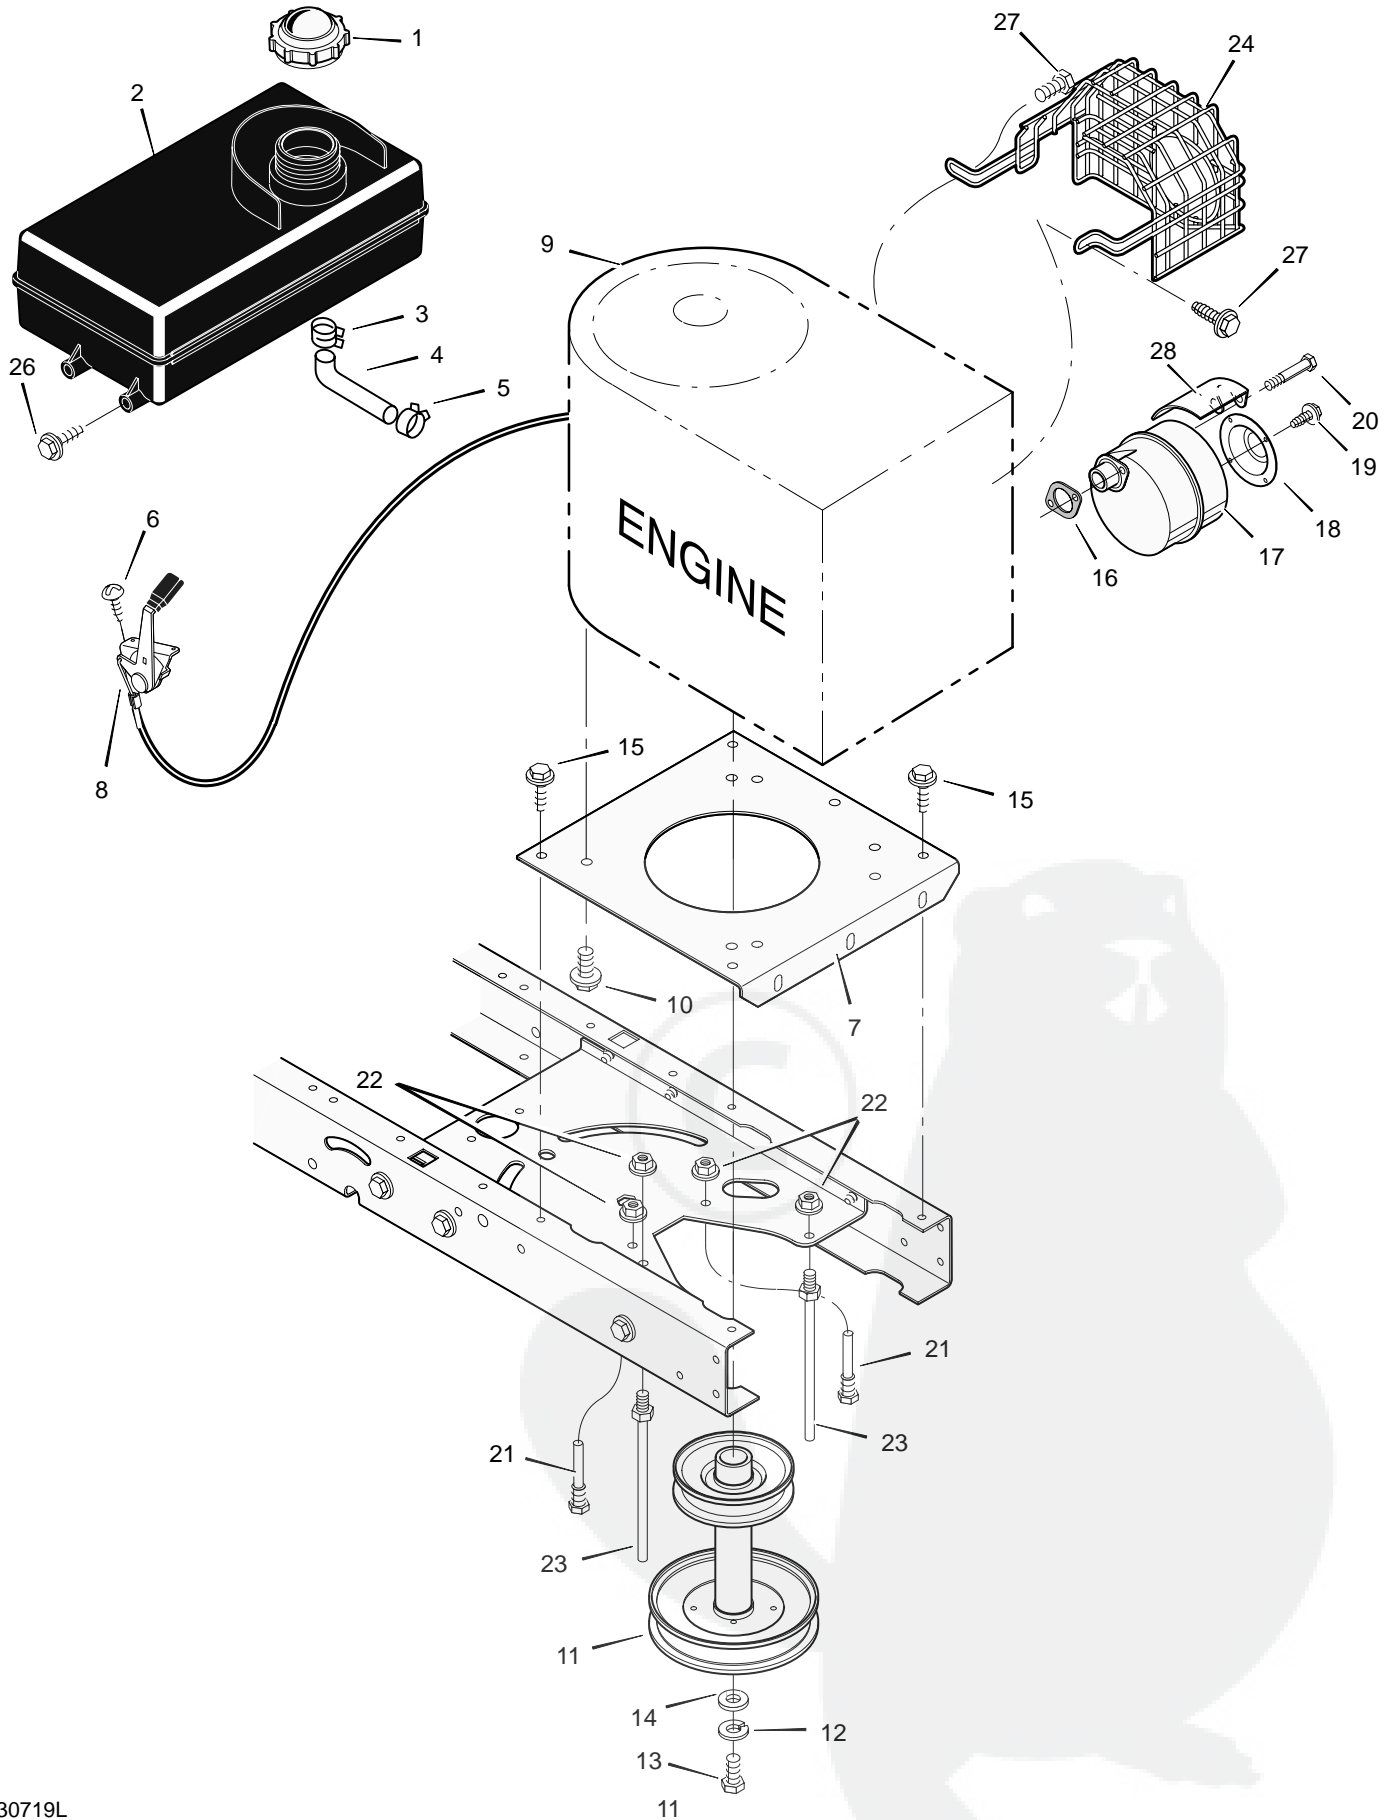

MODEL 385009x98B

REPAIR PARTS ENGINE MOUNT

MODEL 385009x98B

REPAIR PARTS ENGINE MOUNT

Key No.	Description	Part No.
1	Fuel Cap	092317
2	Fuel Tank	690280
3	Hose Clamp (Incl'd w/Key 2)	095197
4	Fuel Line (must cut to length) (Incl'd w/Key 2)	7601033
5	Hose Clamp	095197
6	Screw	26x201
7	Plate, Engine	094006E700
8	Throttle Control	092371
9	Engine*	—
10	Bolt, Engine Mount	0025x7
11	Stack Pulley Assembly	690439 Z
12	Lockwasher	019x35
13	Bolt, Hex	01x140
14	Washer	17x170
15	Screw	26x249
16	Gasket	091309
17	Muffler	091271
18	Deflector, Muffler	1001350
19	Screw	26x208
20	Bolt, Hex	01x134
21	Guide, Belt	093349
22	Nut, Flange	015x79 Z
23	Guide, Belt	094066
24	Shield, Heat	1001595 Z
26	Screw	26x253
27	Screw	26x263
28	Shield, Heat	091277

* Parts are available from an engine Authorized Service Center. See "Engines, Gasoline" or "Gasoline Engines" in the yellow pages of the telephone directory.