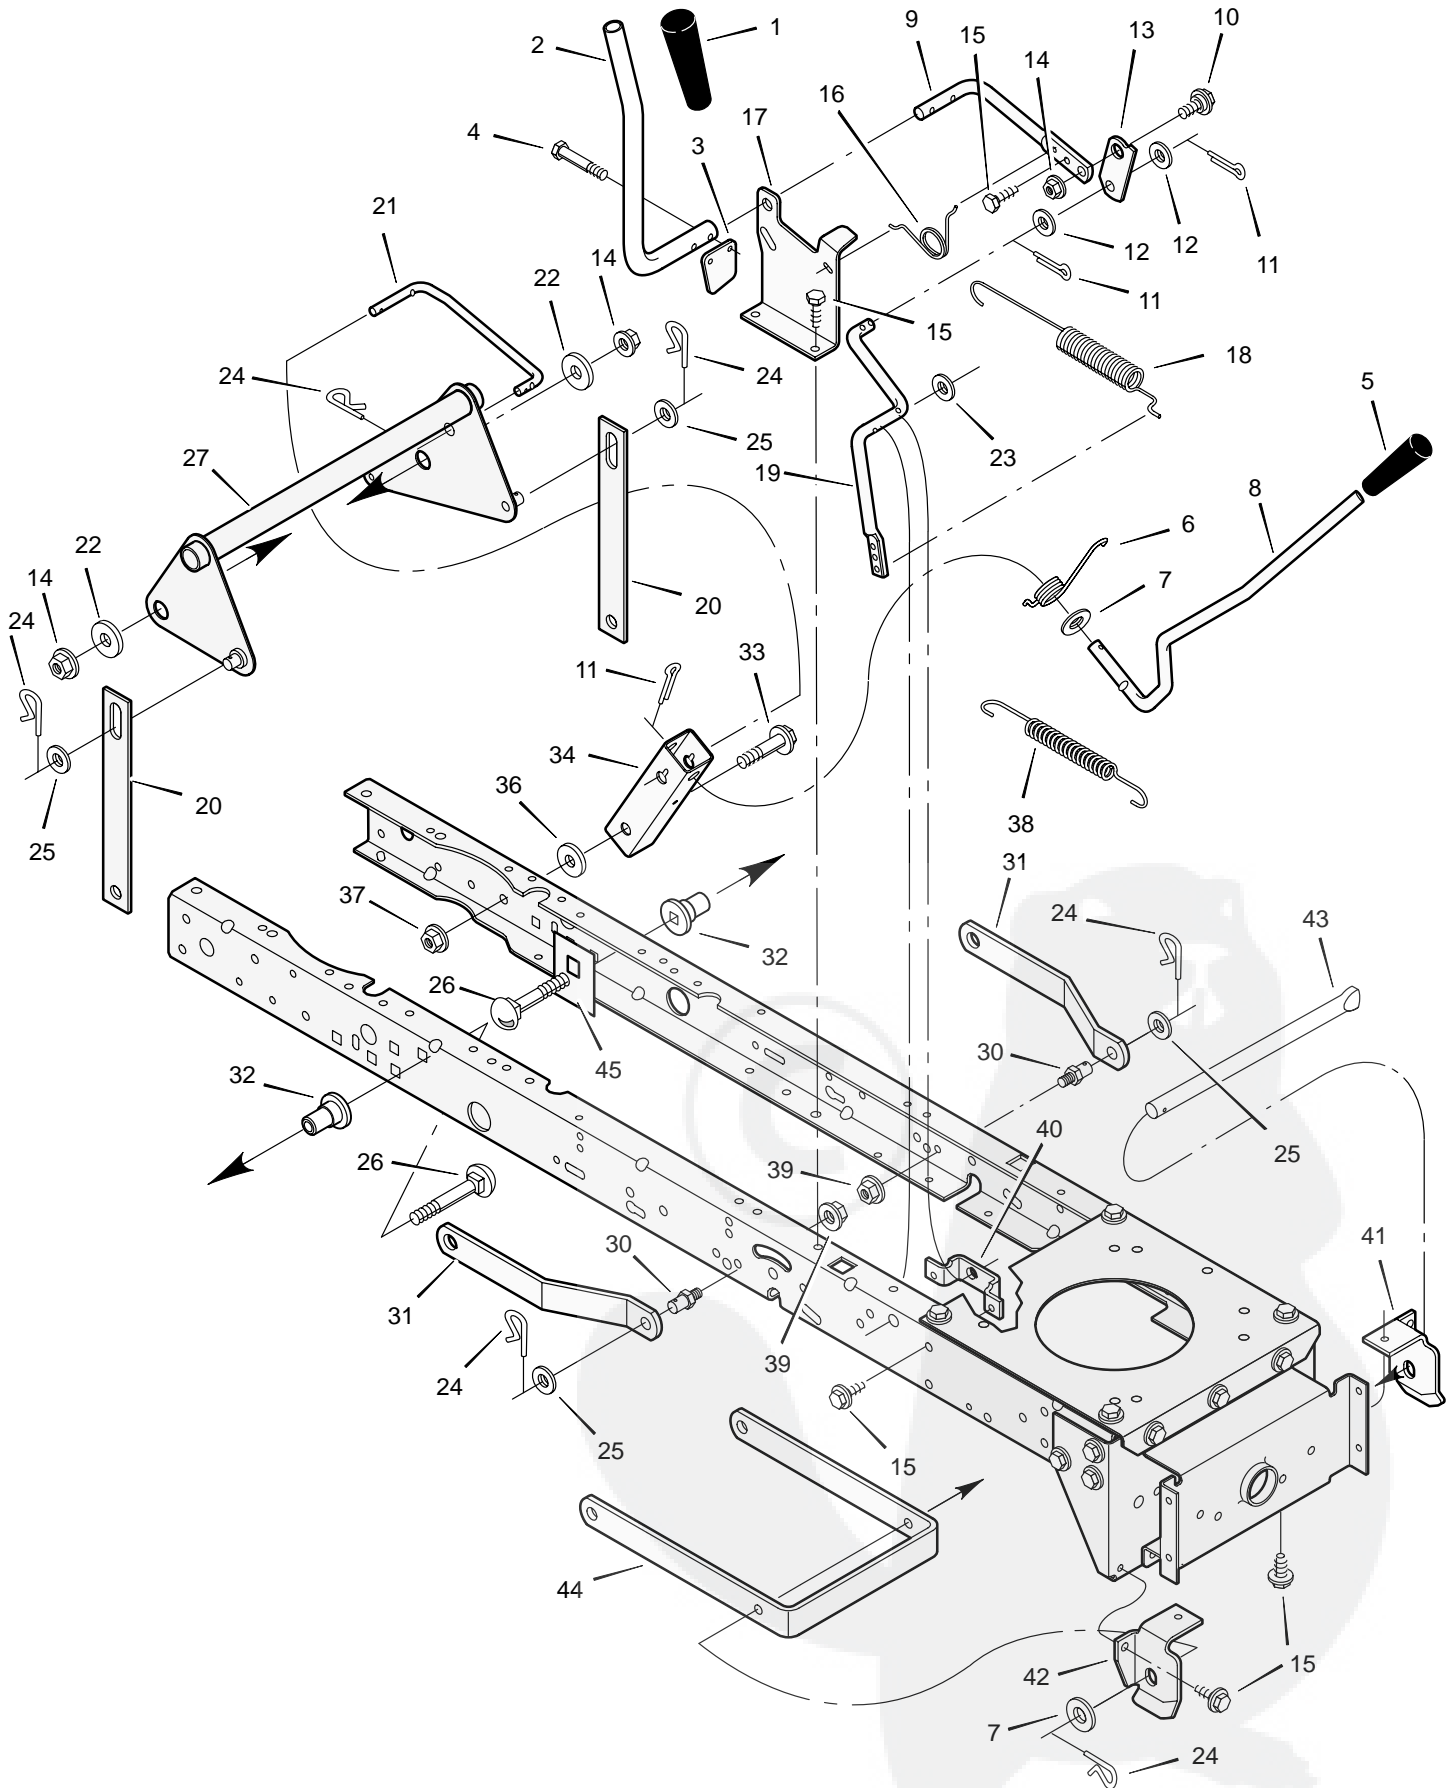

MODEL 385009x98B

REPAIR PARTS MOWER HOUSING SUSPENSION

MODEL 385009x98B

REPAIR PARTS MOWER HOUSING SUSPENSION

Key No.	Description	Part No.	Key No.	Description	Part No.
1	Grip	092698	22	Washer	17x168
2	Handle, PTO	094157 Z	23	Washer	017x57
3	Pad, Switch	094022 Z	24	Pin, Hair	0031x4
4	Bolt	0025x3	25	Washer	017x91
5	Grip	092697	26	Bolt, Carriage	002x85
6	Spring	166x40	27	Lever Assembly, Lift	1001111E700
7	Washer	17x103	30	Pin	094067
8	Handle, Lift	690533	31	Bracket, Rear Suspension	094055E701
9	Lever, PTO	094017 Z	32	Spacer, Lifter	690151
10	Bolt, Shoulder	009x39	33	Bolt, Shoulder	009x53
11	Pin, Cotter	030x20	34	Bracket, Pivot	094015E700
12	Washer	017x57	36	Washer	17x191
13	Link, PTO	094004 Z	37	Nut, Flange	015x84
14	Nut, Flange	015x84	38	Spring	165x131
15	Screw	26x249	39	Nut, Flange	015x68
16	Spring	166x39	40	Bracket, PTO	094005E700
17	Bracket, PTO	094018E701	41	Hanger, Left Deck	094027E700
18	Spring	165x118	42	Hanger, Right Deck	094026E700
19	Crank, PTO	690394E701	43	Rod, Hanger	094158 Z
20	Link, Lift	690212E700	44	Bracket, Suspension	690539E701
21	Link, Lift Handle	690122E700	45	Plate, Stiffening	1001098E701