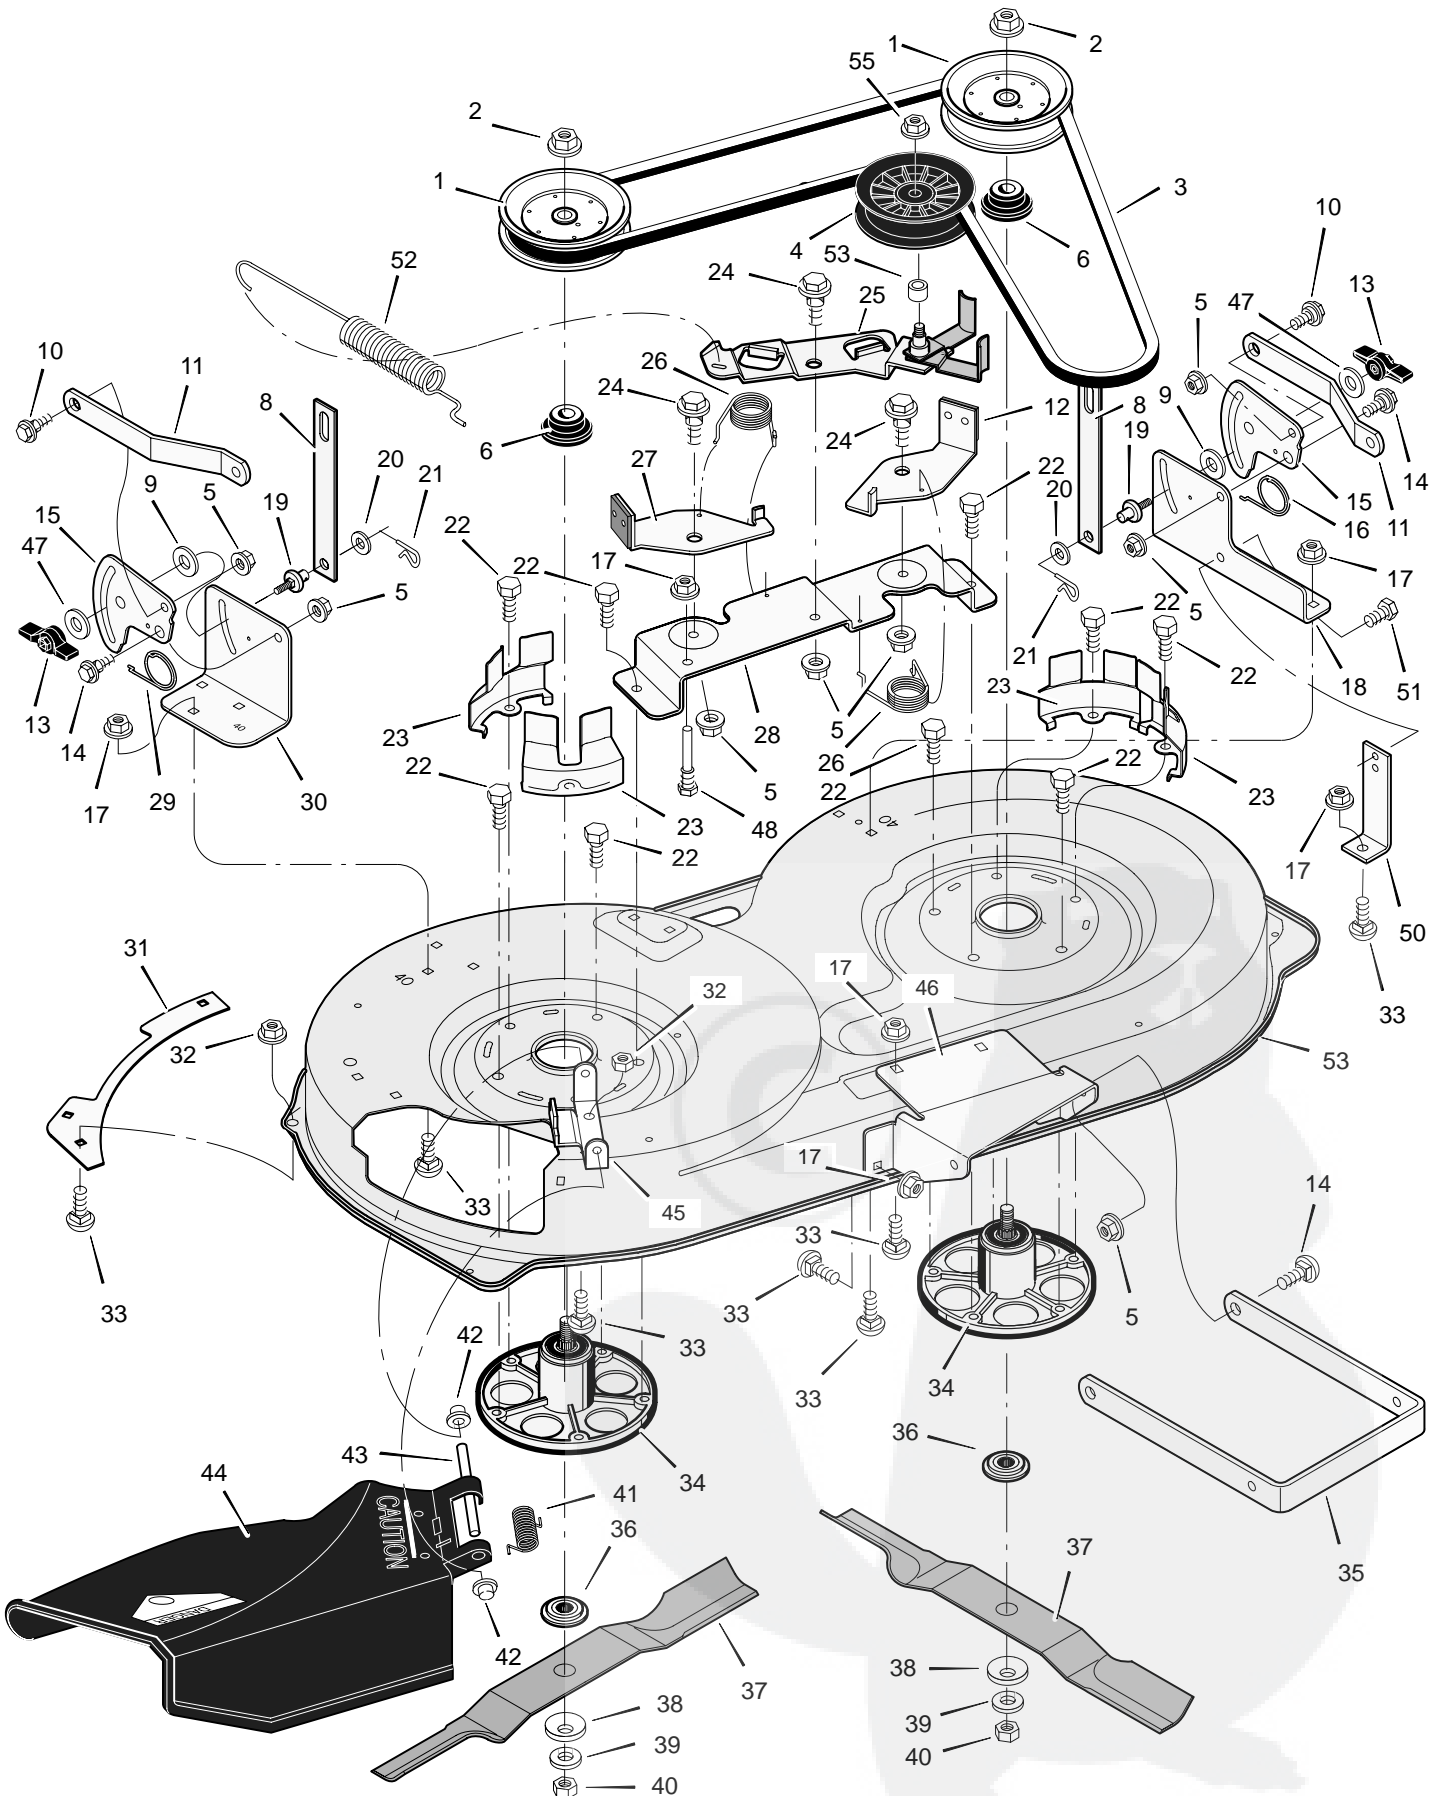

MODEL 385011x50B

REPAIR PARTS MOWER HOUSING

MODEL 385011x50B

REPAIR PARTS MOWER HOUSING

Key No.	Description	Part No.	Key No.	Description	Part No.
1	Pulley, Jackshaft	092852	29	Spring	166x42
2	Nut, Hex	15x140	30	Bracket, Right Suspension	094052E701
3	Belt, Mower Drive	037x86	31	Plate	091770E700
4	Pulley, Idler	690387	32	Nut, Flange	015x88
5	Nut, Flange	015x84	33	Bolt, Carriage	002x53
6	Spacer, Pulley	1001197	34	Mandrell (Includes Key 6)	1001200
8	Link, Lift	690212E701	35	Bracket, Suspension	690539E701
9	Pad, Friction	094137	36	Adapter, Blade	690411
10	Bolt, Shoulder	009x52	37	Blade	1001427E701
11	Bracket, Suspension	094055E701	38	Washer	17x166
12	Pad Assembly, Left Brake	094049E701	39	Washer	17x165
13	Knob	094068	40	Nut	15x100
14	Bolt, Shoulder	009x51	41	Spring	0166x4
15	Plate, Suspension	094128E700	42	Cap, Push On	028x23
16	Spring	166x43	43	Rod, Pivot	094957 Z
17	Nut, Flange	015x79	44	Deflector Assembly	094707
18	Bracket, Left Suspension	094054E700	45	Bracket, Deflector	094956E701
19	Pin, Hanger	095194	46	Bracket, Front Hanger	094062E700
20	Washer	017x91	47	Washer	017x45 Z
21	Pin, Cotter	0031x4	48	Guide, Belt	094781
22	Bolt	0025x7	50	Bracket, Support	094681E700
23	Cover, Pulley	094051E701	51	Screw	26x249
24	Bolt, Shoulder	009x39	52	Spring, Extension	165x118
25	Arm, Idler	1001499	53	Spacer	690369
26	Spring	166x41	54	Housing, Blade *	094061E700
27	Pad Assembly, Right Brake	094047E701	55	Nut, Flange	015x98
28	Bracket Assembly, Brake	094059E700	1-55	Complete Mower Housing Assembly	776000

* Includes Key No. 17, 18, 30, 31, 32, 33, 45, 46, 47 and 51.