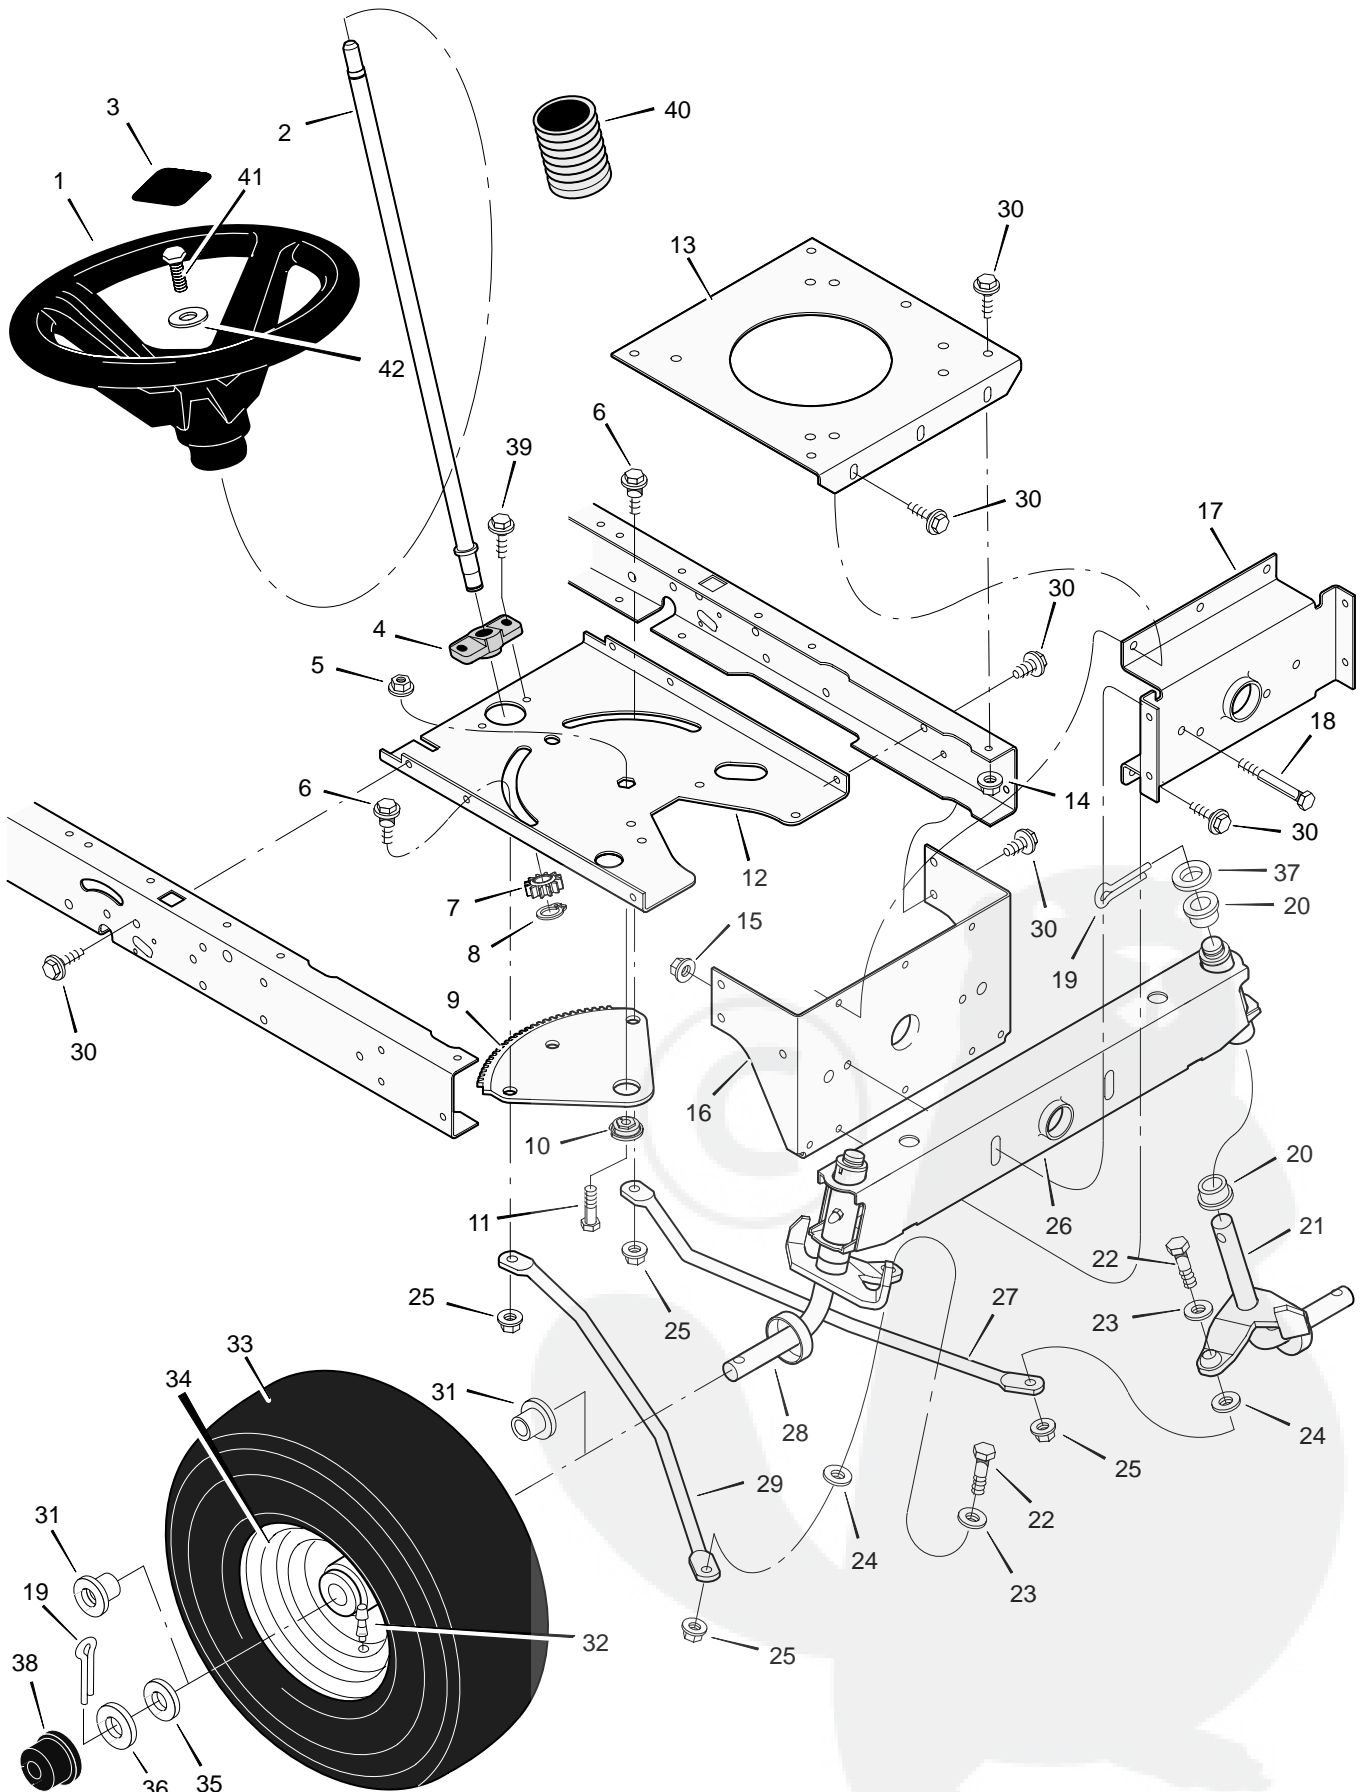

MODEL 385011x50B

REPAIR PARTS STEERING

MODEL 385011x50B

REPAIR PARTS STEERING

Key No.	Description	Part No.	Key No.	Description	Part No.
1	Wheel, Steering	095184	23	Washer	17x104
2	Post, Steering	690626	24	Washer	017x53 Z
3	Insert, Steering Wheel	711325	25	Nut, Flange	015x84
4	Bearing	094124	26	Axle Assembly	7601037
5	Nut, Flange	15x111	27	Drag Link, Left	095329E701
6	Bolt, Shoulder	009x57	28	Spindle Assembly, Right	094575E701
7	Gear, Pinion	690183	29	Drag Link, Right	095328E701
8	Ring, Snap	011x25	30	Screw	26x249
9	Gear, Sector	094121	31	Bearing, Wheel	091334
10	Bearing	094123	32	Stem, Valve	024373
11	Bolt	001x84	33	Tire *	091923
12	Plate, Steering	1001121E701	—	Tube	407924
13	Plate, Engine	094006E700	34	Wheel and Tire Assembly	094578-601
14	Nut, Flange	015x88	35	Washer	17x195
15	Nut, Flange	15x118	36	Washer	17x192
16	Bracket, Hanger	1001270E701	37	Washer	17x113
17	Axle, Hanger	094007E701	38	Hub Cap	094618
18	Bolt	01x146	39	Screw	26x267
19	Pin, Cotter	030x49	40	Bellows	054789
20	Bearing	690150	41	Bolt	0025x3
21	Spindle Assembly, Left	094576E701	42	Washer	17x146
22	Bolt	01x111			

* When you order a tire, make sure to give the brand name of the tire so that the tread pattern on the tire will match.