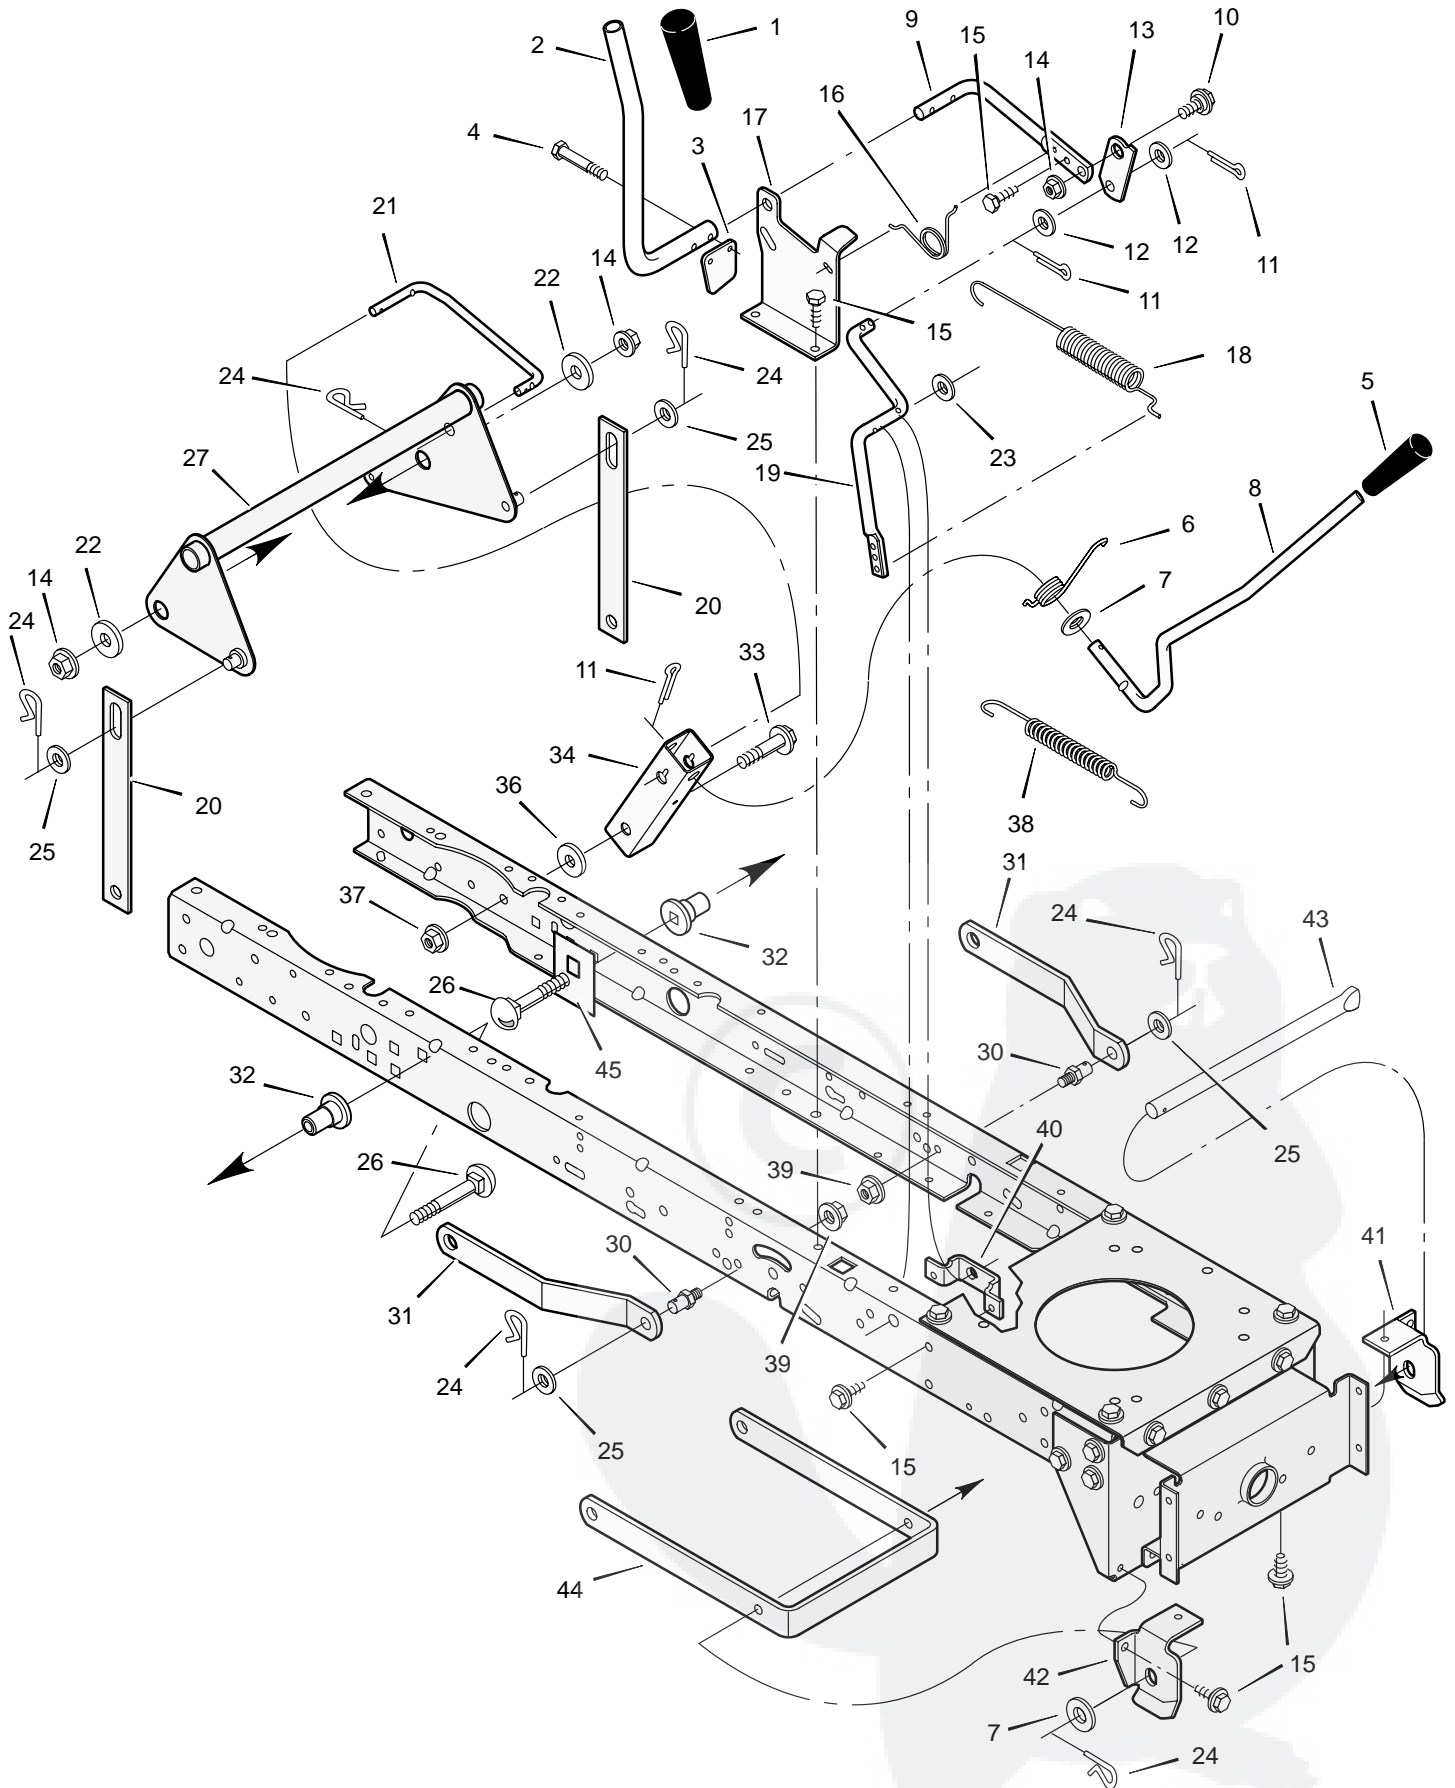

MODEL 385011x50B

REPAIR PARTS MOWER HOUSING SUSPENSION

MODEL 385011x50B

REPAIR PARTS MOWER HOUSING SUSPENSION

Key No.	Description	Part No.	Key No.	Description	Part No.
1	Grip	092698	22	Washer	17x168
2	Handle, PTO	094346 Z	23	Washer	017x57
3	Pad, Switch	094022 Z	24	Pin, Hair	0031x4
4	Bolt	0025x3	25	Washer	017x91
5	Grip	092697	26	Bolt, Carriage	002x85
6	Spring	166x40	27	Lever Assembly, Lift	1001111E700
7	Washer	17x103	30	Pin	094067
8	Handle, Lift	690533	31	Bracket, Rear Suspension	094055E701
9	Lever, PTO	094017 Z	32	Spacer, Lifter	690151
10	Bolt, Shoulder	009x39	33	Bolt, Shoulder	009x53
11	Pin, Cotter	030x20	34	Bracket, Pivot	094015E700
12	Washer	017x57	36	Washer	17x191
13	Link, PTO	094004 Z	37	Nut, Flange	015x84
14	Nut, Flange	015x84	38	Spring	165x131
15	Screw	26x249	39	Nut, Flange	015x68
16	Spring	166x39	40	Bracket, PTO	094005E700
17	Bracket, PTO	094018E701	41	Hanger, Left Deck	094027E700
18	Spring	165x118	42	Hanger, Right Deck	094026E700
19	Crank, PTO	690394E701	43	Rod, Hanger	094158 Z
20	Link, Lift	690212E701	44	Bracket, Suspension	690539E701
21	Link, Lift Handle	690122E701	45	Plate, Stiffening	1001098E701