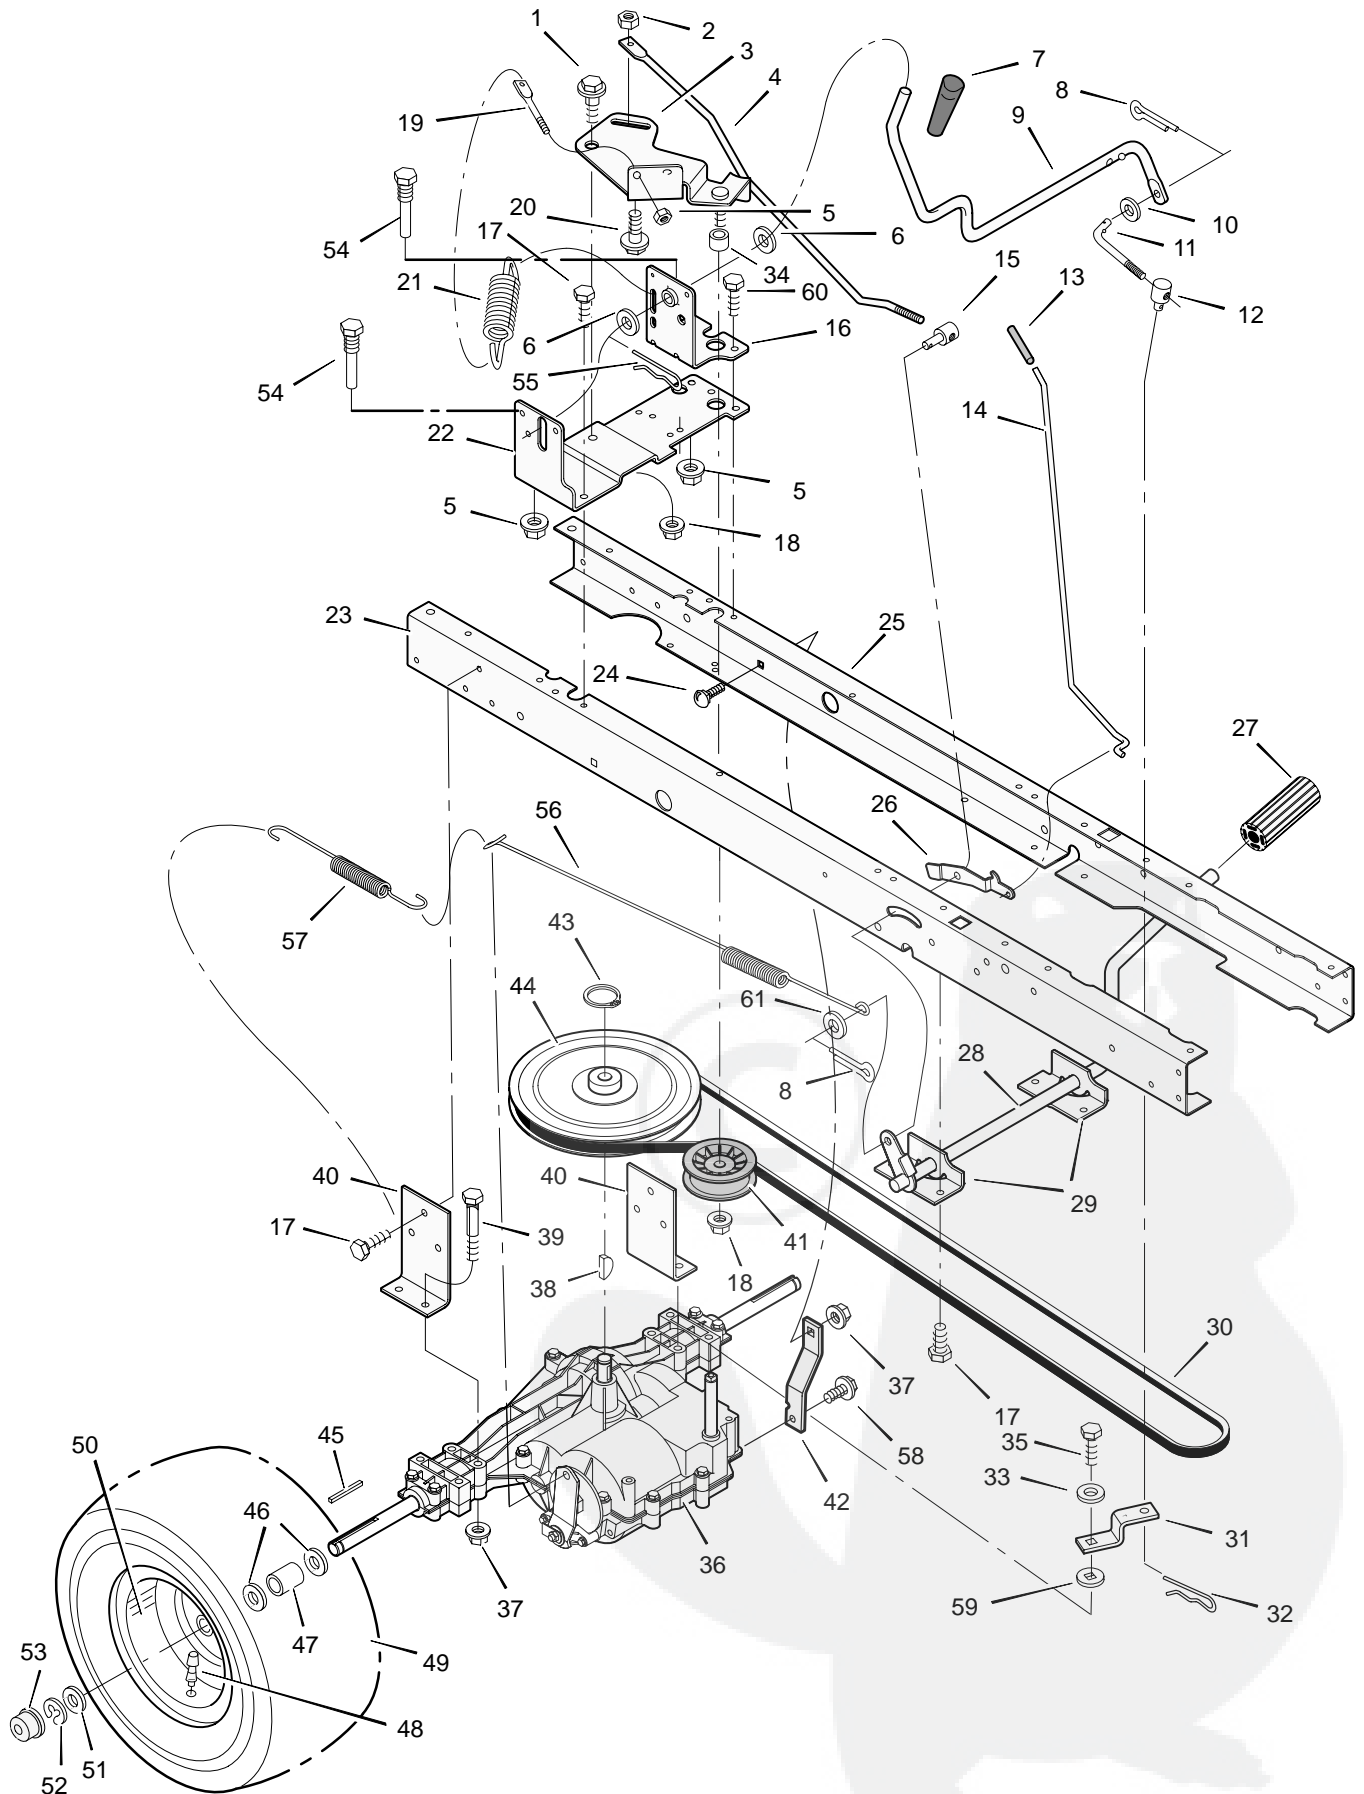

MODEL 385011x50B

REPAIR PARTS MOTION DRIVE

MODEL 385011x50B

REPAIR PARTS MOTION DRIVE

Key No.	Description	Part No.	Key No.	Description	Part No.
1	Bolt, Shoulder	009x39	32	Pin, Hair	0031x6
2	Nut, Hex	015x89	33	Washer	017x38
3	Arm, Idler	690173 Z	35	Bolt	06x105
4	Rod, Clutch	094041 Z	36	Transaxle **	—
5	Nut	015x79	37	Nut	015x88
6	Washer	17x102	38	Key, Woodruff	020697
7	Grip	092697	39	Bolt	01x155
8	Pin, Cotter	030x20	40	Bracket, Transaxle	094008E701
9	Lever, Shift	094043 Z	41	Pulley	690409
10	Washer	017x47	42	Bracket, Transaxle Support	094433E700
11	Link, Shift	094044 Z	43	Ring Retainer	0011x7
12	Nut, Adjuster	021920	44	Pulley, Drive	095094
13	Grip	091079	45	Key, Square	021553
14	Rod, Parking Brake	1001271 Z	46	Washer	17x160
15	Nut, Adjuster	094815	47	Spacer, Transaxle	690554 Z
16	Bracket, Shift Pivot	1001303 Z	48	Stem, Valve	024373
17	Screw	26x249	49	Tire *	091923
18	Nut	015x84	—	Tube	407049
19	Mount, Stud Spring	094042 Z	50	Wheel & Tire Assembly	92288-601
20	Bolt, Shoulder	009x54	51	Washer	17x195
21	Spring, Extension	165x116	52	E-Ring	0011x3
22	Bracket, Right Shifter	1001302E701	53	Hub Cap	094618
23	Frame, Right	1001268E701	54	Guide, Belt	093349
24	Bolt, Carriage	002x53	55	Pin, Hair	0031x4
25	Frame, Left	1001269E701	56	Spring, Extension	165x115
26	Latch, Parking Brake	094045 Z	57	Spring, Extension	165x92
27	Pedal	021544	58	Screw	26x216
28	Lever, Brake/Clutch	094038E700	59	Washer	17x148
29	Bracket, Pedal	1001117E701	60	Screw	26x267
30	Belt, Motion Drive	037x87	61	Washer	17x169
31	Yoke, Shift	094031 Z			

* When you order a tire, make sure to give the brand name of the tire so that the tread pattern on the tire will match.

** For information on Replacement Parts see the Central Parts Distributor in your area.