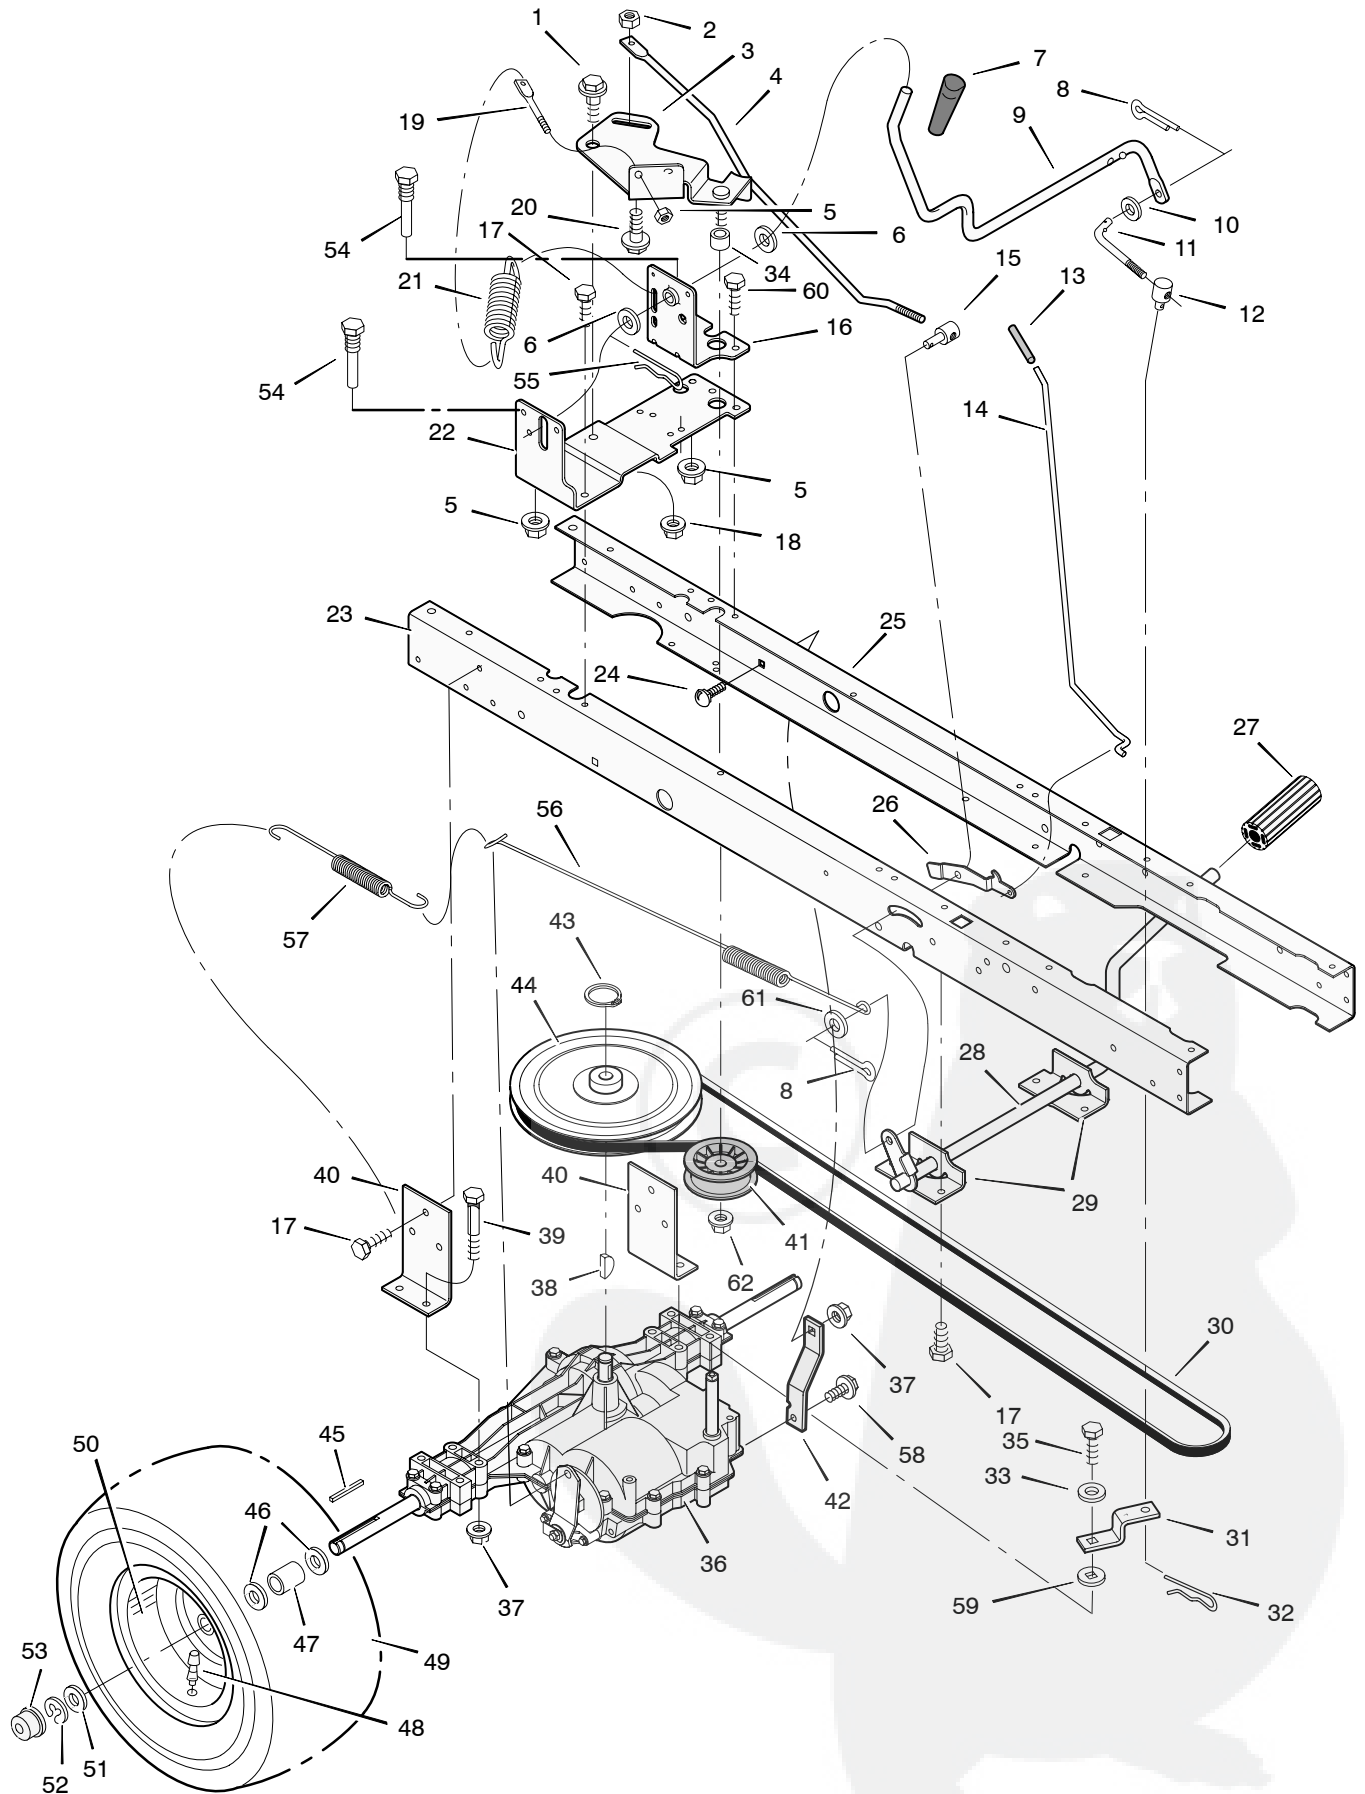

MODEL 385011x50C

REPAIR PARTS MOTION DRIVE

MODEL 385011x50C

REPAIR PARTS MOTION DRIVE

Key No.	Part No.	Description	Key No.	Part No.	Description
1	009x39	Bolt, Shoulder	33	017x38	Washer
2	015x89	Nut, Hex	34	690369	Spacer
3	690173 Z	Arm, Idler	35	06x105	Bolt
4	094041 Z	Rod, Clutch	36		Transaxle, PEERLESS
5	015x79	Nut	37	015x88	Nut
6	17x102	Washer	38	020697	Key, Woodruff
7	092697	Grip	39	01x155	Bolt
8	030x20	Pin, Cotter	40	094008E701	Bracket, Transaxle
9	094043 Z	Lever, Shift	41	690409	Pulley
10	017x47	Washer	42	094433E700	Bracket, Transaxle Support
11	094044 Z	Link, Shift	43	0011x7	Ring Retainer
12	021920	Nut, Adjuster	44	095094	Pulley, Drive
13	091079	Grip	45	021553	Key, Square
14	1001271 Z	Rod, Parking Brake	46	17x160	Washer
15	094815	Nut, Adjuster	47	690554 Z	Spacer, Transaxle
16	1001303 Z	Bracket, Shift Pivot	48	024373	Stem, Valve
17	26x249	Screw	49	091923	Tire *
18	015x84	Nut	—	407049	Tube
19	094042 Z	Mount, Stud Spring	50	92288-601	Wheel & Tire Assembly
20	009x54	Bolt, Shoulder	51	17x195	Washer
21	165x116	Spring, Extension	52	0011x3	E-Ring
22	1001302E701	Bracket, Right Shifter	53	094618	Hub Cap
23	1001268E701	Frame, Right	54	093349	Guide, Belt
24	002x53	Bolt, Carriage	55	0031x4	Pin, Hair
25	1001269E701	Frame, Left	56	165x115	Spring, Extension
26	094045 Z	Latch, Parking Brake	57	165x92	Spring, Extension
27	021544	Pedal	58	26x216	Screw
28	094038E700	Lever, Brake/Clutch	59	17x148	Washer
29	1001117E701	Bracket, Pedal	60	26x267	Screw
30	037x87	Belt, Motion Drive	61	17x169	Washer
31	094031 Z	Yoke, Shift	62	015x89	Nut
32	0031x6	Pin, Hair			

* When you order a tire, make sure to give the brand name of the tire so that the tread pattern on the tire will match.

** For Replacement Parts see the Central Parts Distributor in your area.