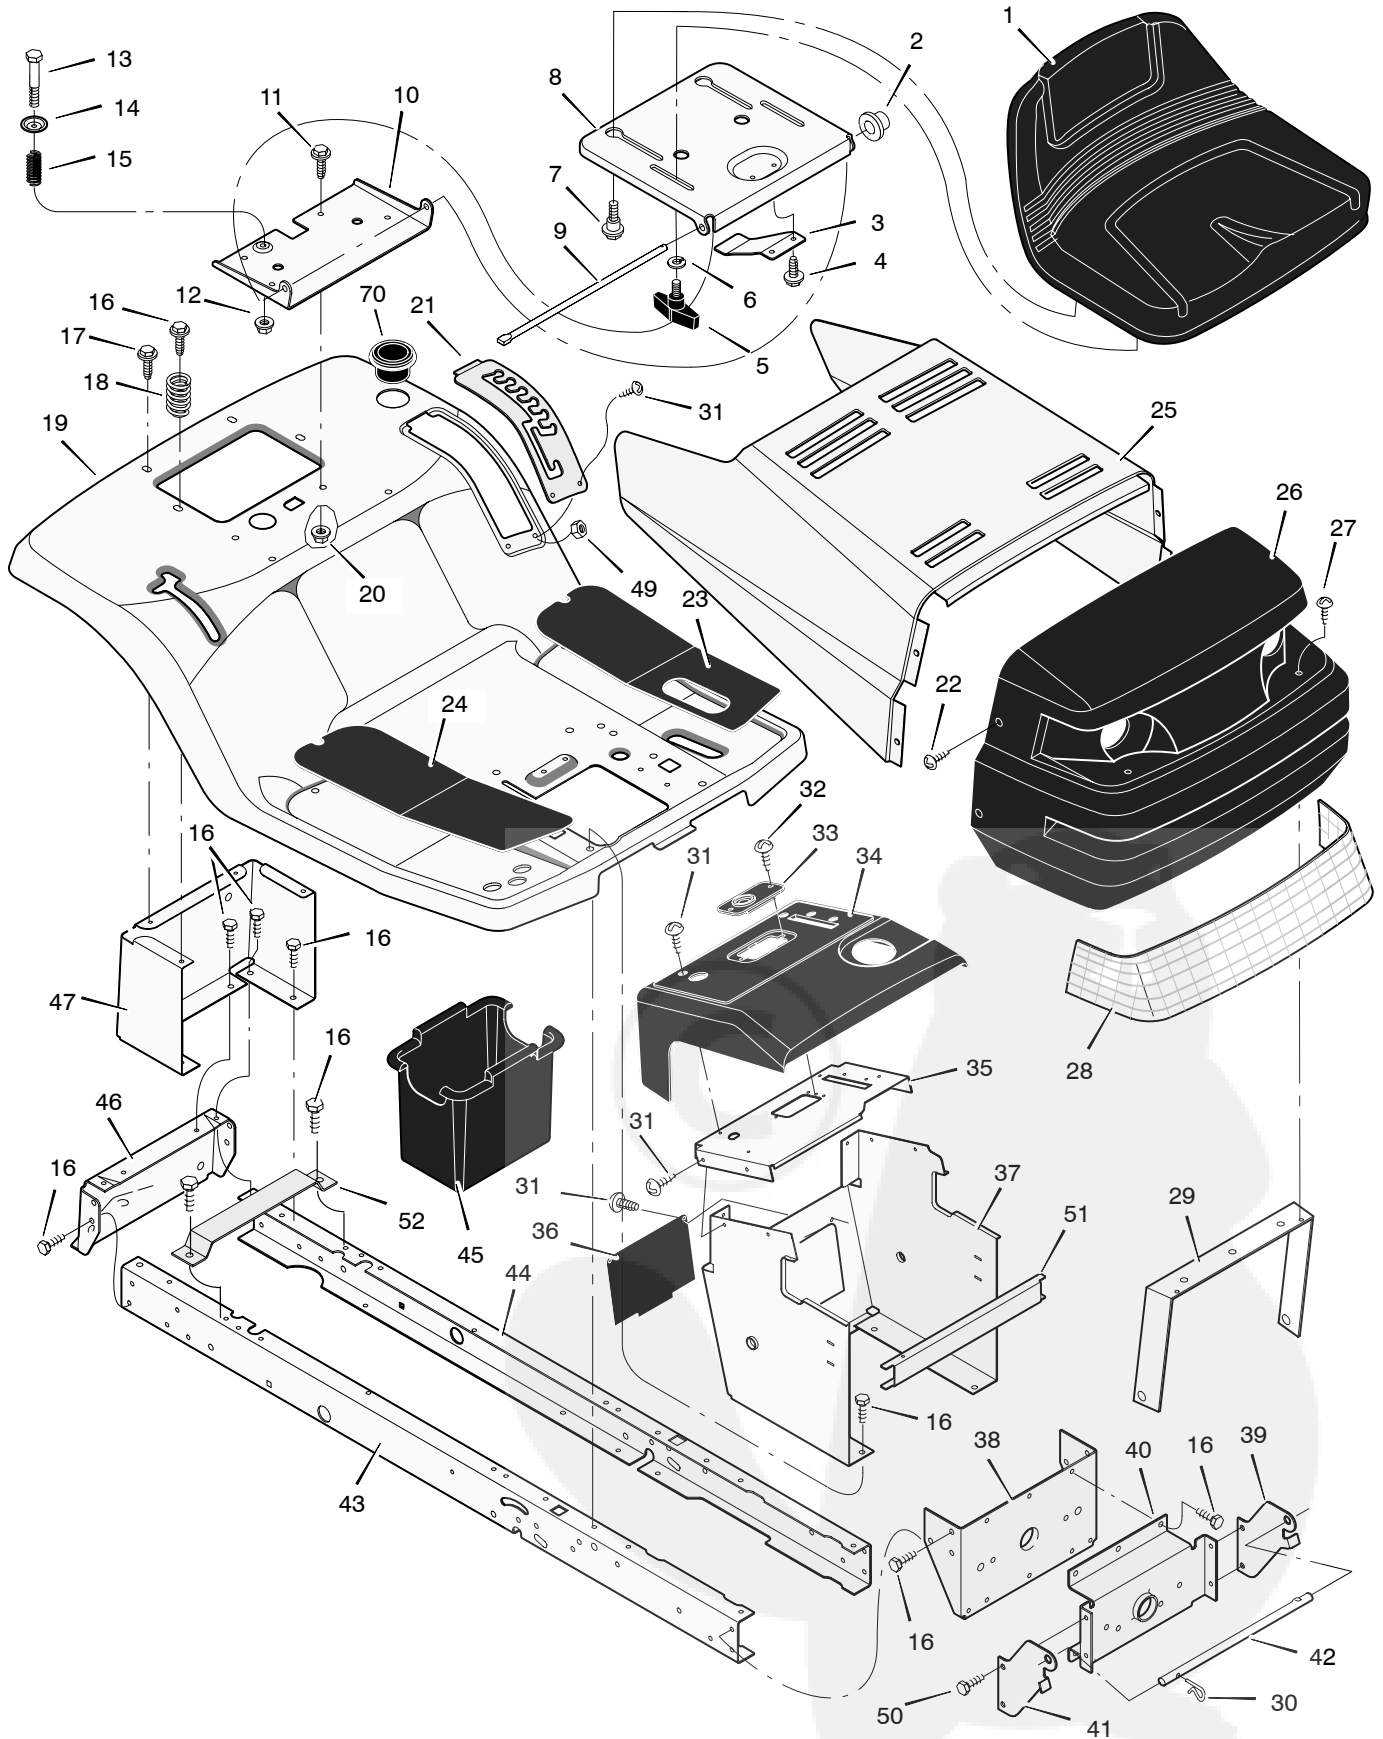

MODEL 385011x50C

REPAIR PARTS CHASSIS & HOOD

MODEL 385011x50C

REPAIR PARTS CHASSIS & HOOD

Key No.	Part No.	Description	Key No.	Part No.	Description
1	690567	Seat	28	092334	Lens *
2	028x23	Cap, Push On	29	092448	Brace, Grille *
3	094057	Spring	30	0031x4	Pin, Hair
4	26x229	Screw	31	26x270	Screw
5	1001054	Bolt, Wing	32	26x239	Screw
6	017x47	Washer	33	094214	Bearing, Steering
7	009x56	Bolt, Shoulder	34	776061	Dash
8	094154E701	Support, Seat	35	094211E700	Plate, Dash
9	094156 Z	Rod, Pivot	36	093007E701	Panel, Access
10	1001648E701	Bracket, Pivot	37	095323E700	Support, Dash
11	001x45	Bolt	38	1001270E701	Bracket, Rear Hanger
12	015x89	Nut	39	690544E700	Support, Left Grille
13	009x55	Bolt, Shoulder	40	094007E701	Axle, Hanger
14	094155 Z	Washer	41	690543E700	Support, Right Grille
15	164x31	Spring	42	092332 Z	Rod, Pivot
16	26x249	Screw	43	1001268E701	Frame, Right
17	26x263	Screw	44	1001269E701	Frame, Left
18	164x30	Spring	45	690424	Container, Battery
19	1001558E245	Deck, Seat	46	1001002E701	Plate, Hitch
20	15x123	Nut	47	690434E701	Panel, Rear
21	094829E701	Plate, Index	49	015x81	Nut
22	009x47	Bolt	50	26x277	Screw
23	094999	Mat, Left	52	690482E701	Support, Battery
24	094998	Mat, Right	51	094215E701	Channel
25	092333E245	Hood	70	1001542	Holder, Cup
26	094867E701	Grille Assembly (Includes Lens)	—	F-030708L	Instruction Book & Parts List
27	26x239	Screw *			