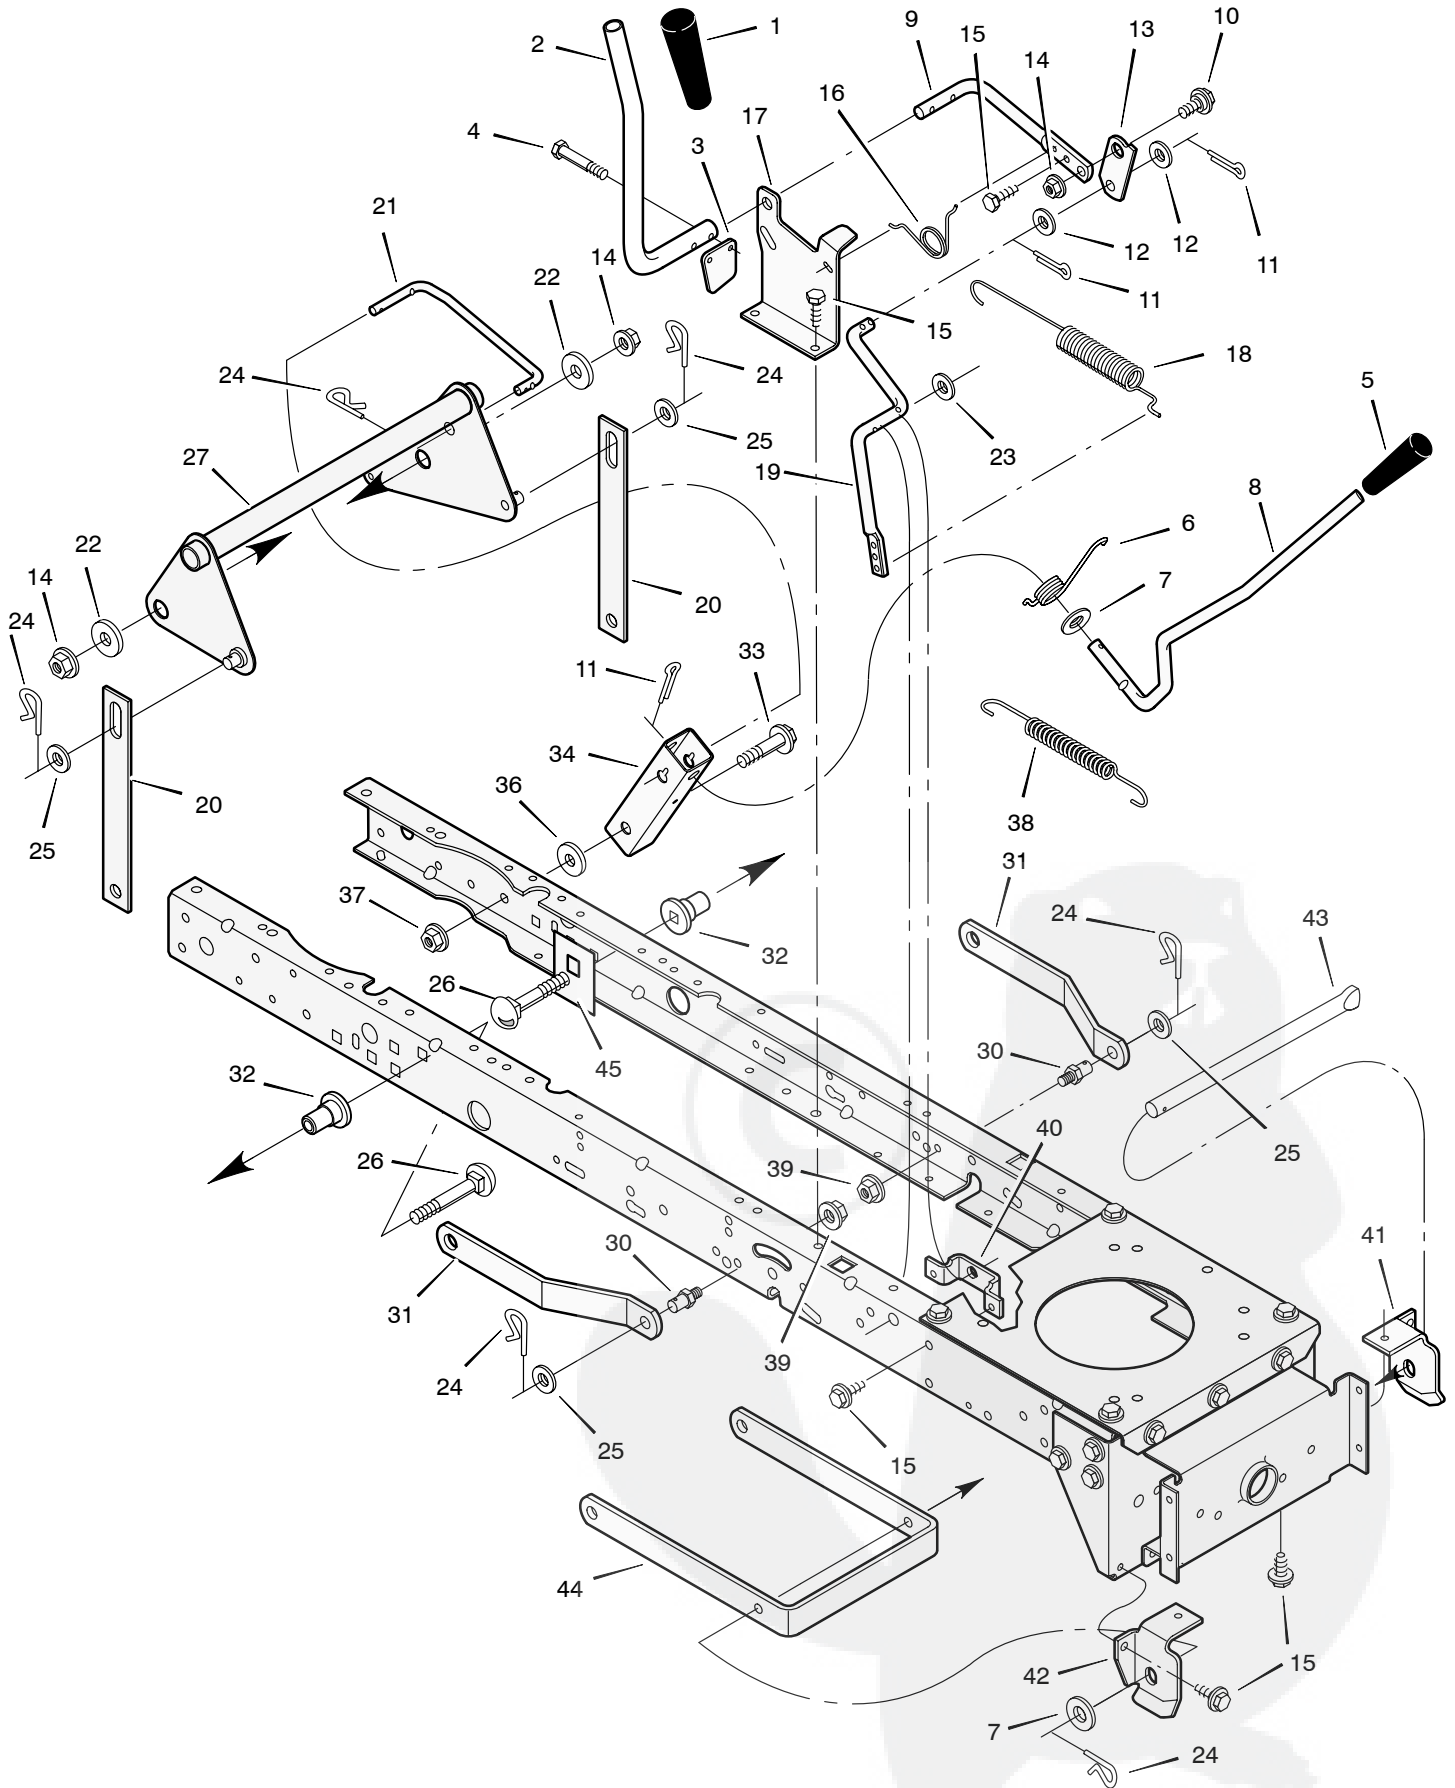

MODEL 385011x50C

REPAIR PARTS MOWER HOUSING SUSPENSION

MODEL 385011x50C

REPAIR PARTS MOWER HOUSING SUSPENSION

Key No.	Part No.	Description	Key No.	Part No.	Description
1	092698	Grip	22	17x168	Washer
2	094346 Z	Handle, PTO	23	017x57	Washer
3	094022 Z	Pad, Switch	24	0031x4	Pin, Hair
4	0025x3	Bolt	25	017x91	Washer
5	092697	Grip	26	002x85	Bolt, Carriage
6	166x40	Spring	27	1001111E701	Lever Assembly, Lift
7	17x103	Washer	30	094067	Pin
8	690533	Handle, Lift	31	094055E701	Bracket, Rear Suspension
9	094017 Z	Lever, PTO	32	690151	Spacer, Lifter
10	009x39	Bolt, Shoulder	33	009x53	Bolt, Shoulder
11	030x20	Pin, Cotter	34	094015E701	Bracket, Pivot
12	017x57	Washer	36	17x191	Washer
13	094004 Z	Link, PTO	37	015x84	Nut, Flange
14	015x84	Nut, Flange	38	165x131	Spring
15	26x249	Screw	39	015x68	Nut, Flange
16	166x39	Spring	40	094005E700	Bracket, PTO
17	094018E701	Bracket, PTO	41	094027E701	Hanger, Left Deck
18	165x118	Spring	42	094026E701	Hanger, Right Deck
19	690394E701	Crank, PTO	43	094158 Z	Rod, Hanger
20	690212E701	Link, Lift	44	690539E701	Bracket, Suspension
21	690122E701	Link, Lift Handle	45	1001098E701	Plate, Stiffening