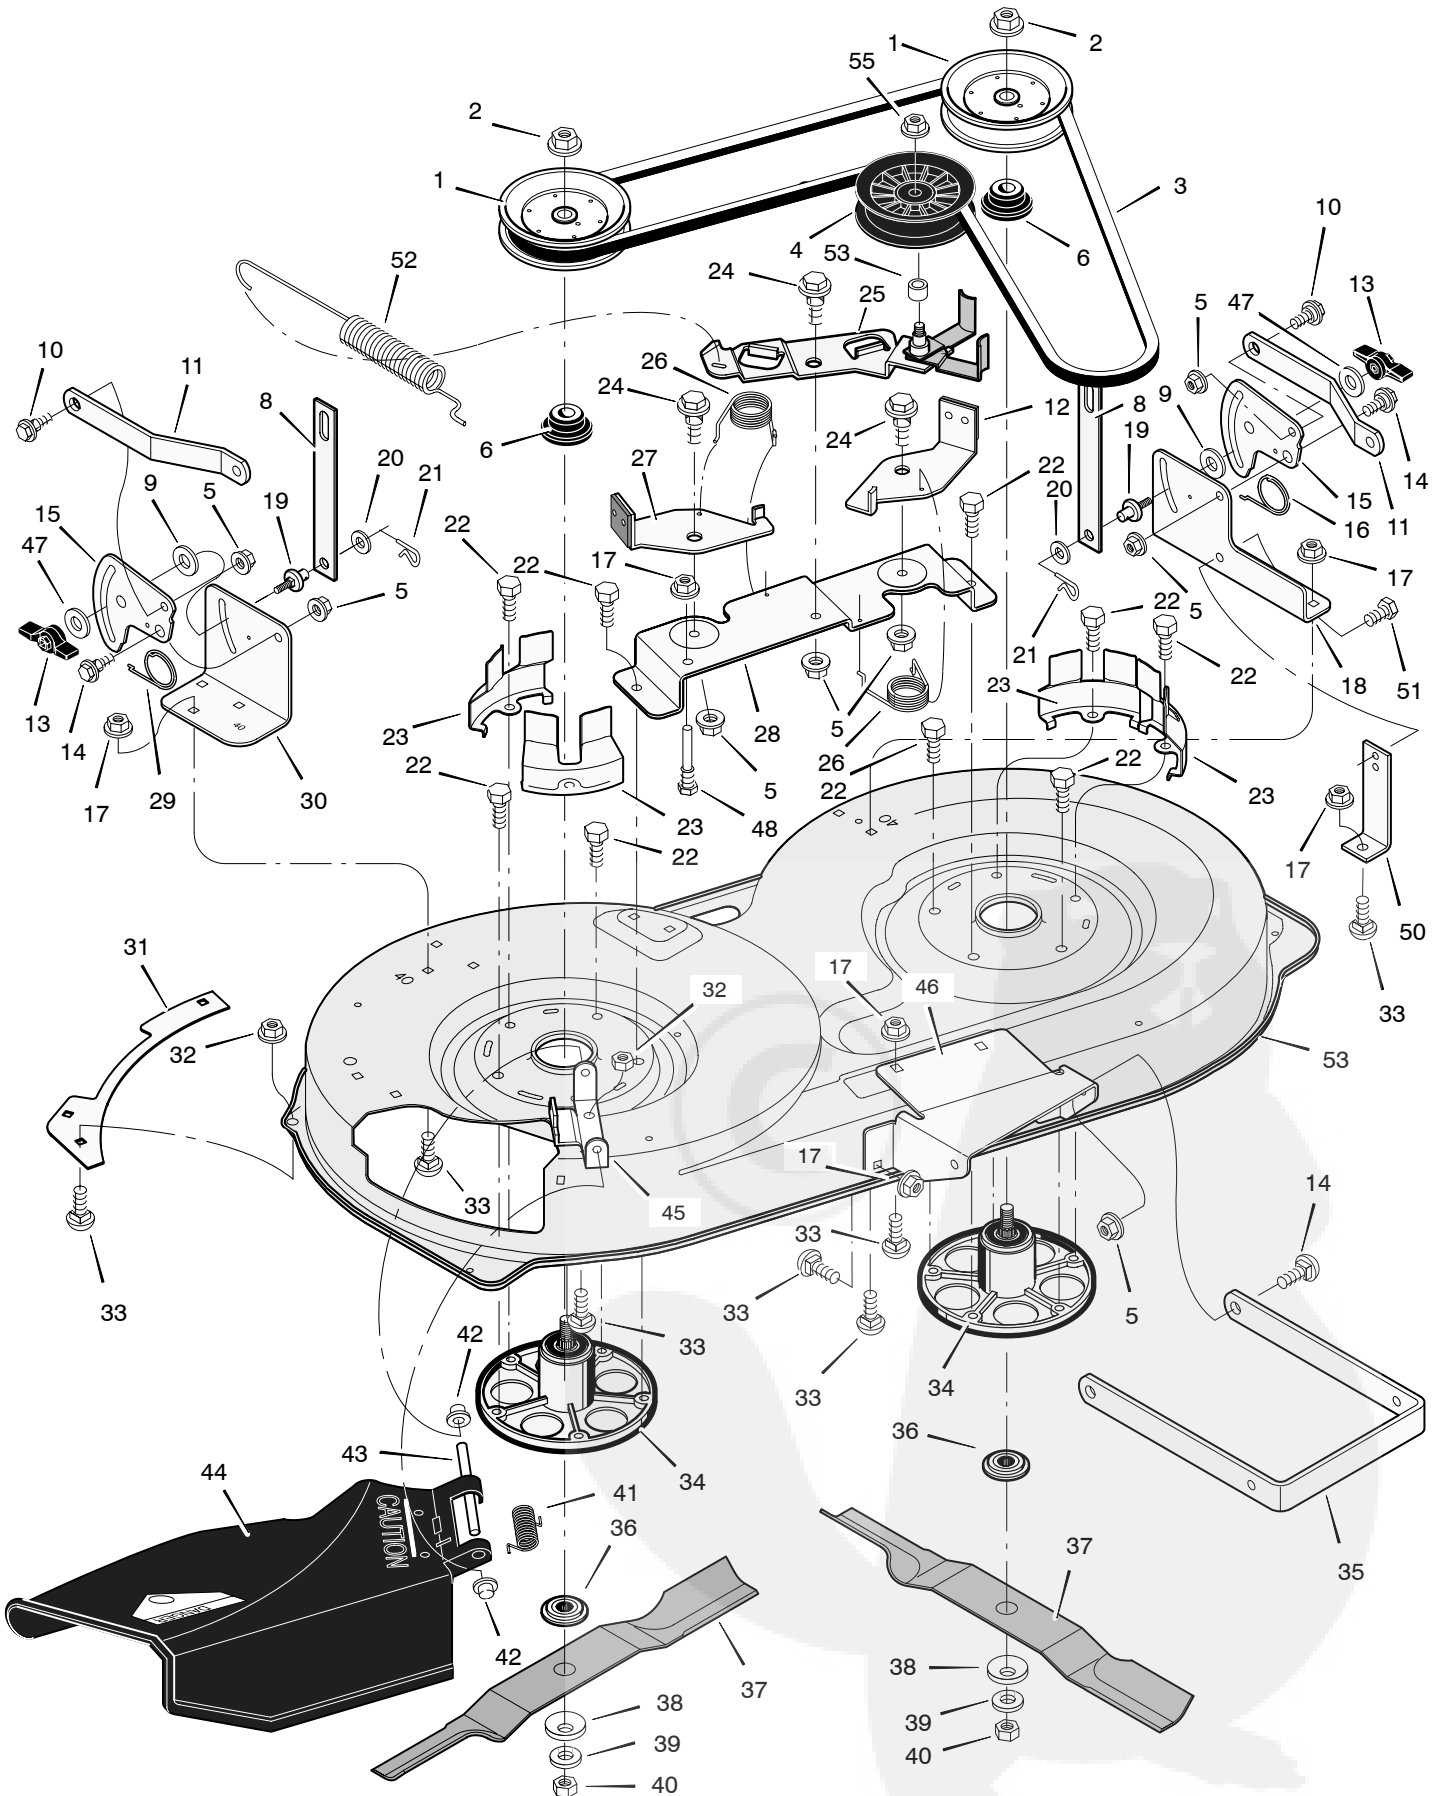

MODEL 385011x50C

REPAIR PARTS MOWER HOUSING

MODEL 385011x50C

REPAIR PARTS MOWER HOUSING

Key No.	Part No.	Description	Key No.	Part No.	Description
1	092852	Pulley, Jackshaft	29	166x42	Spring
2	15x140	Nut, Hex	30	094052E701	Bracket, Right Suspension
3	037x86	Belt, Mower Drive	31	091770E700	Plate
4	690387	Pulley, Idler	32	015x88	Nut, Flange
5	015x84	Nut, Flange	33	002x53	Bolt, Carriage
6	1001197	Spacer, Pulley	34	1001200	Mandrell (Includes Key 6)
8	690212E701	Link, Lift	35	690539E701	Bracket, Suspension
9	094137	Pad, Friction	36	690411	Adapter, Blade
10	009x52	Bolt, Shoulder	37	1001427E701	Blade
11	094055E701	Bracket, Suspension	38	17x166	Washer
12	094049E701	Pad Assembly, Left Brake	39	17x165	Washer
13	094068	Knob	40	15x100	Nut
14	009x51	Bolt, Shoulder	41	0166x4	Spring
15	094128E700	Plate, Suspension	42	028x23	Cap, Push On
16	166x43	Spring	43	094957 Z	Rod, Pivot
17	015x79	Nut, Flange	44	094707	Deflector Assembly
18	094054E701	Bracket, Left Suspension	45	094956E701	Bracket, Deflector
19	095194	Pin, Hanger	46	094062E700	Bracket, Front Hanger
20	017x91	Washer	47	017x45 Z	Washer
21	0031x4	Pin, Cotter	48	094781	Guide, Belt
22	0025x7	Bolt	50	094681E700	Bracket, Support
23	094051E701	Cover, Pulley	51	26x249	Screw
24	009x39	Bolt, Shoulder	52	165x118	Spring, Extension
25	1001499	Arm, Idler	53	690369	Spacer
26	166x41	Spring	54	094061E701	Housing, Blade *
27	094047E701	Pad Assembly, Right Brake	55	015x98	Nut, Flange
28	094059E700	Bracket Assembly, Brake	1-55	776000	Complete Mower Housing Assembly

* Includes Key No. 17, 18, 30, 31, 32, 33, 45, 46, 47 and 51.