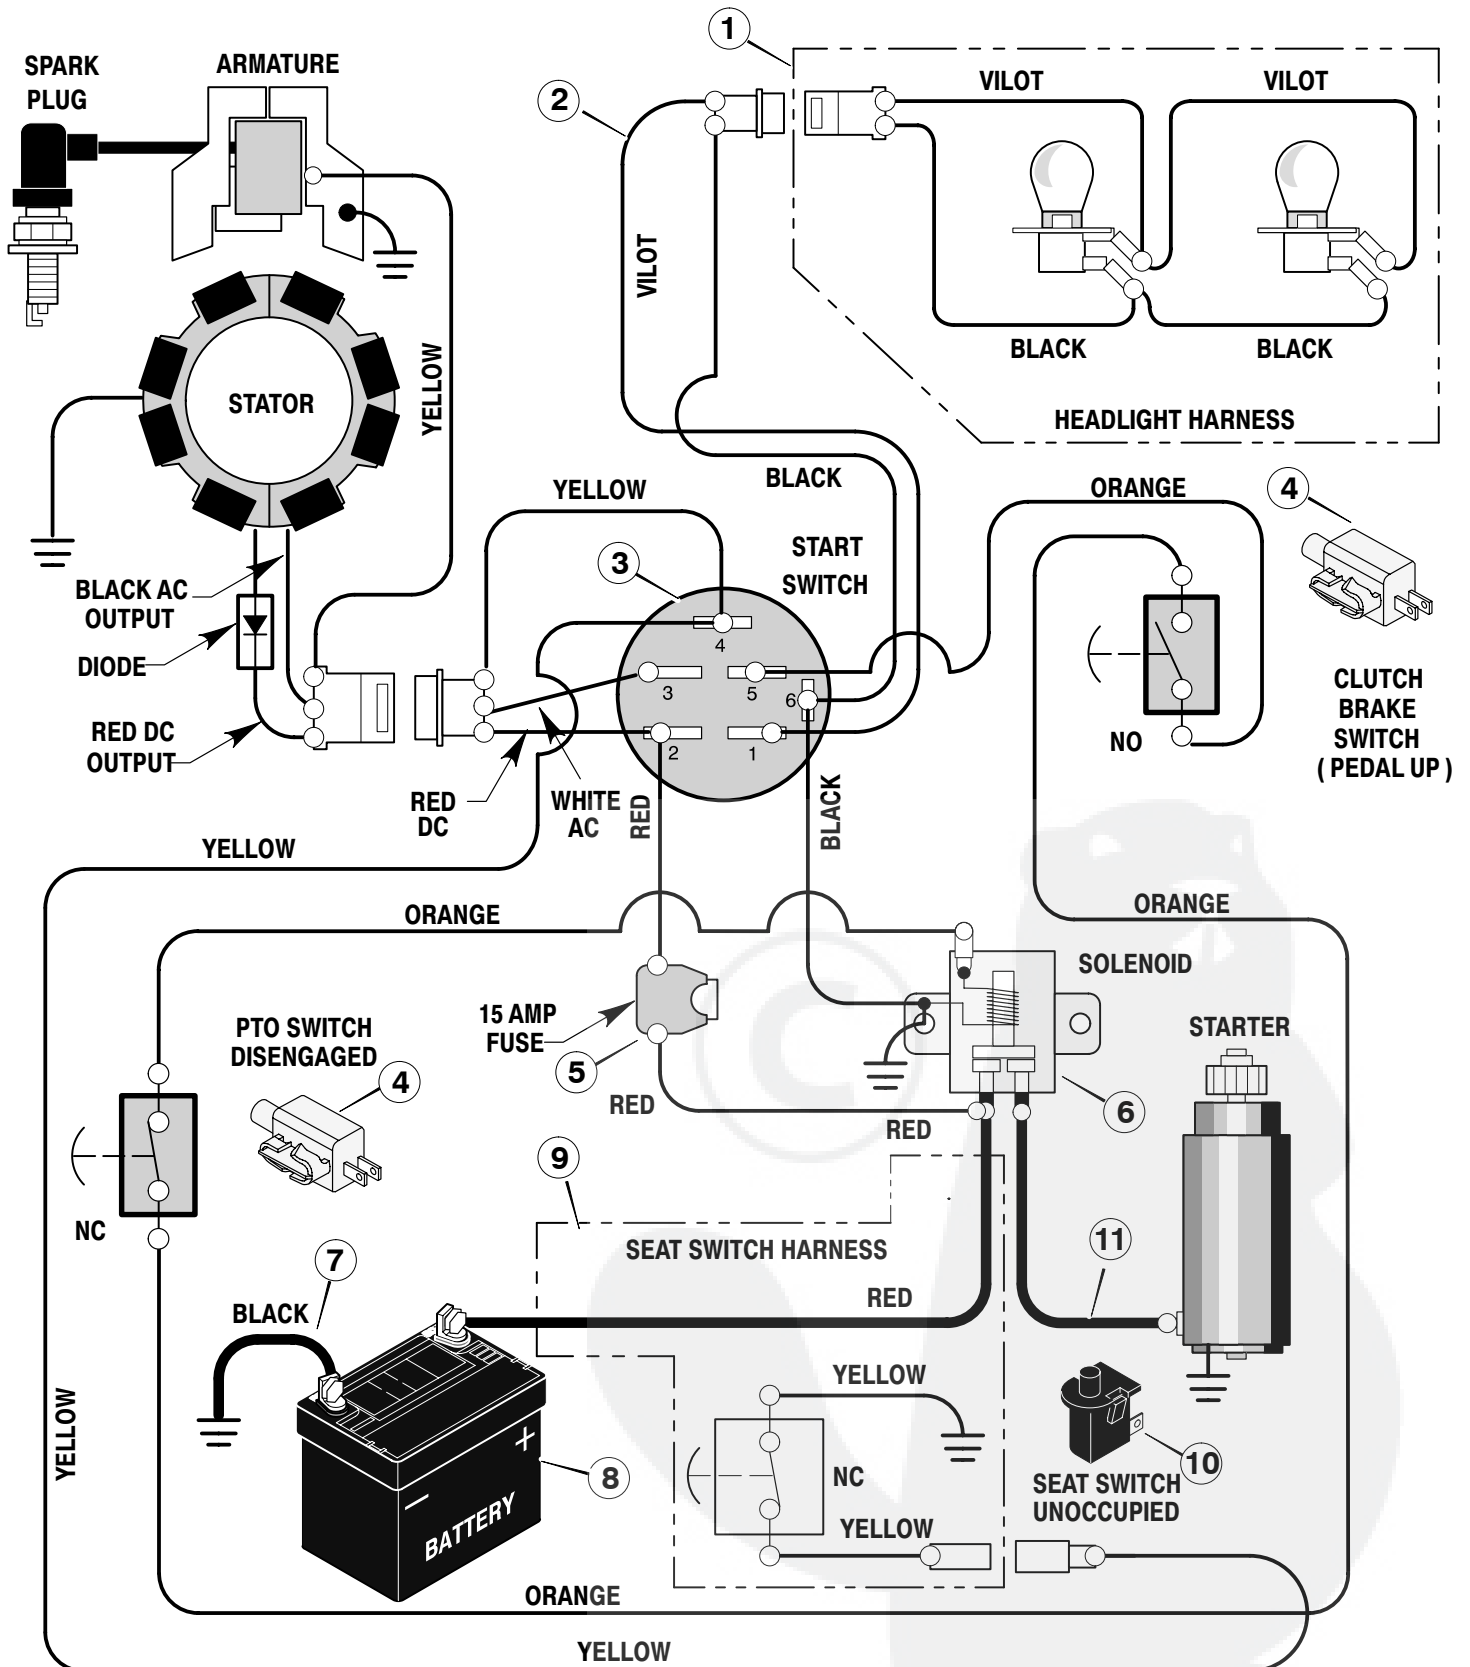

* Includes Key No. 17, 18, 30, 31, 32, 33, 45, 46, 47 and 51.

MODEL 385011x50C

REPAIR PARTS ENGINE MOUNT

Key No.	Part No.	Description
1	092317	Fuel Cap
2	690263	Fuel Tank
3	095197	Hose Clamp * *
4	7601033	Fuel Line (Must be cut to length) * *
5	095197	Hose Clamp * *
6	26x201	Screw
7	094006E700	Plate, Engine
8	092371	Throttle Control
9	+	Engine, BRIGGS & STRATTON
10	0025x7	Bolt, Engine Mount
11	690439 Z	Stack Pulley Assembly
12	019x35	Lockwasher
13	01x140	Bolt, Hex
14	17x170	Washer
15	26x249	Screw
16	26x249	Screw
17	690538E700	Bracket, Muffler
18	26x277	Screw
19	690537E701	Bracket, Muffler Mount
20	26x263	Screw
21	094384	Guide, Belt
22	015x79 Z	Nut, Flange
23	094066	Guide, Belt
25	1001747	Exhaust Tube, Single
30	1001627-717	Shield, Heat
—	1001620-717	Guard, Heat Shield *
31	094654	Muffler
32	091309	Gasket
33	06x103	Screw
34	018x15	Washer

+ For Replacement Parts see the Central Parts Distributor in your area.

** Parts are included with Key 2

* Not Illustrated

Key No.	Part No.	Description
1	250x92	Harness, Light Wire
	1001716	Socket, Light
	090084	Bulb, Light
2	250x113	Harness, Chassis Wire
3	092377	Switch, Ignition
	020729	Key, Ignition
	091489	Nut, Hex
	091488	Cap, Ignition
4	1001575	Switch, Limit
5	302031	Fuse
	407078	Holder, Fuse
6	094613	Solenoid
	26x229	Screw, Mounting
	15x116	Locknut
7	024x32	Cable, Battery Ground
	26x213	Screw, Ground Cable
8	021075	Battery
	002x82	Bolt, Carriage
	014x79	Wingnut
	690604	Boot, Battery –Positive
9	250x67	Harness, Seat Switch Wire
10	094159	Switch, Seat Sensor
11	024x31	Cable