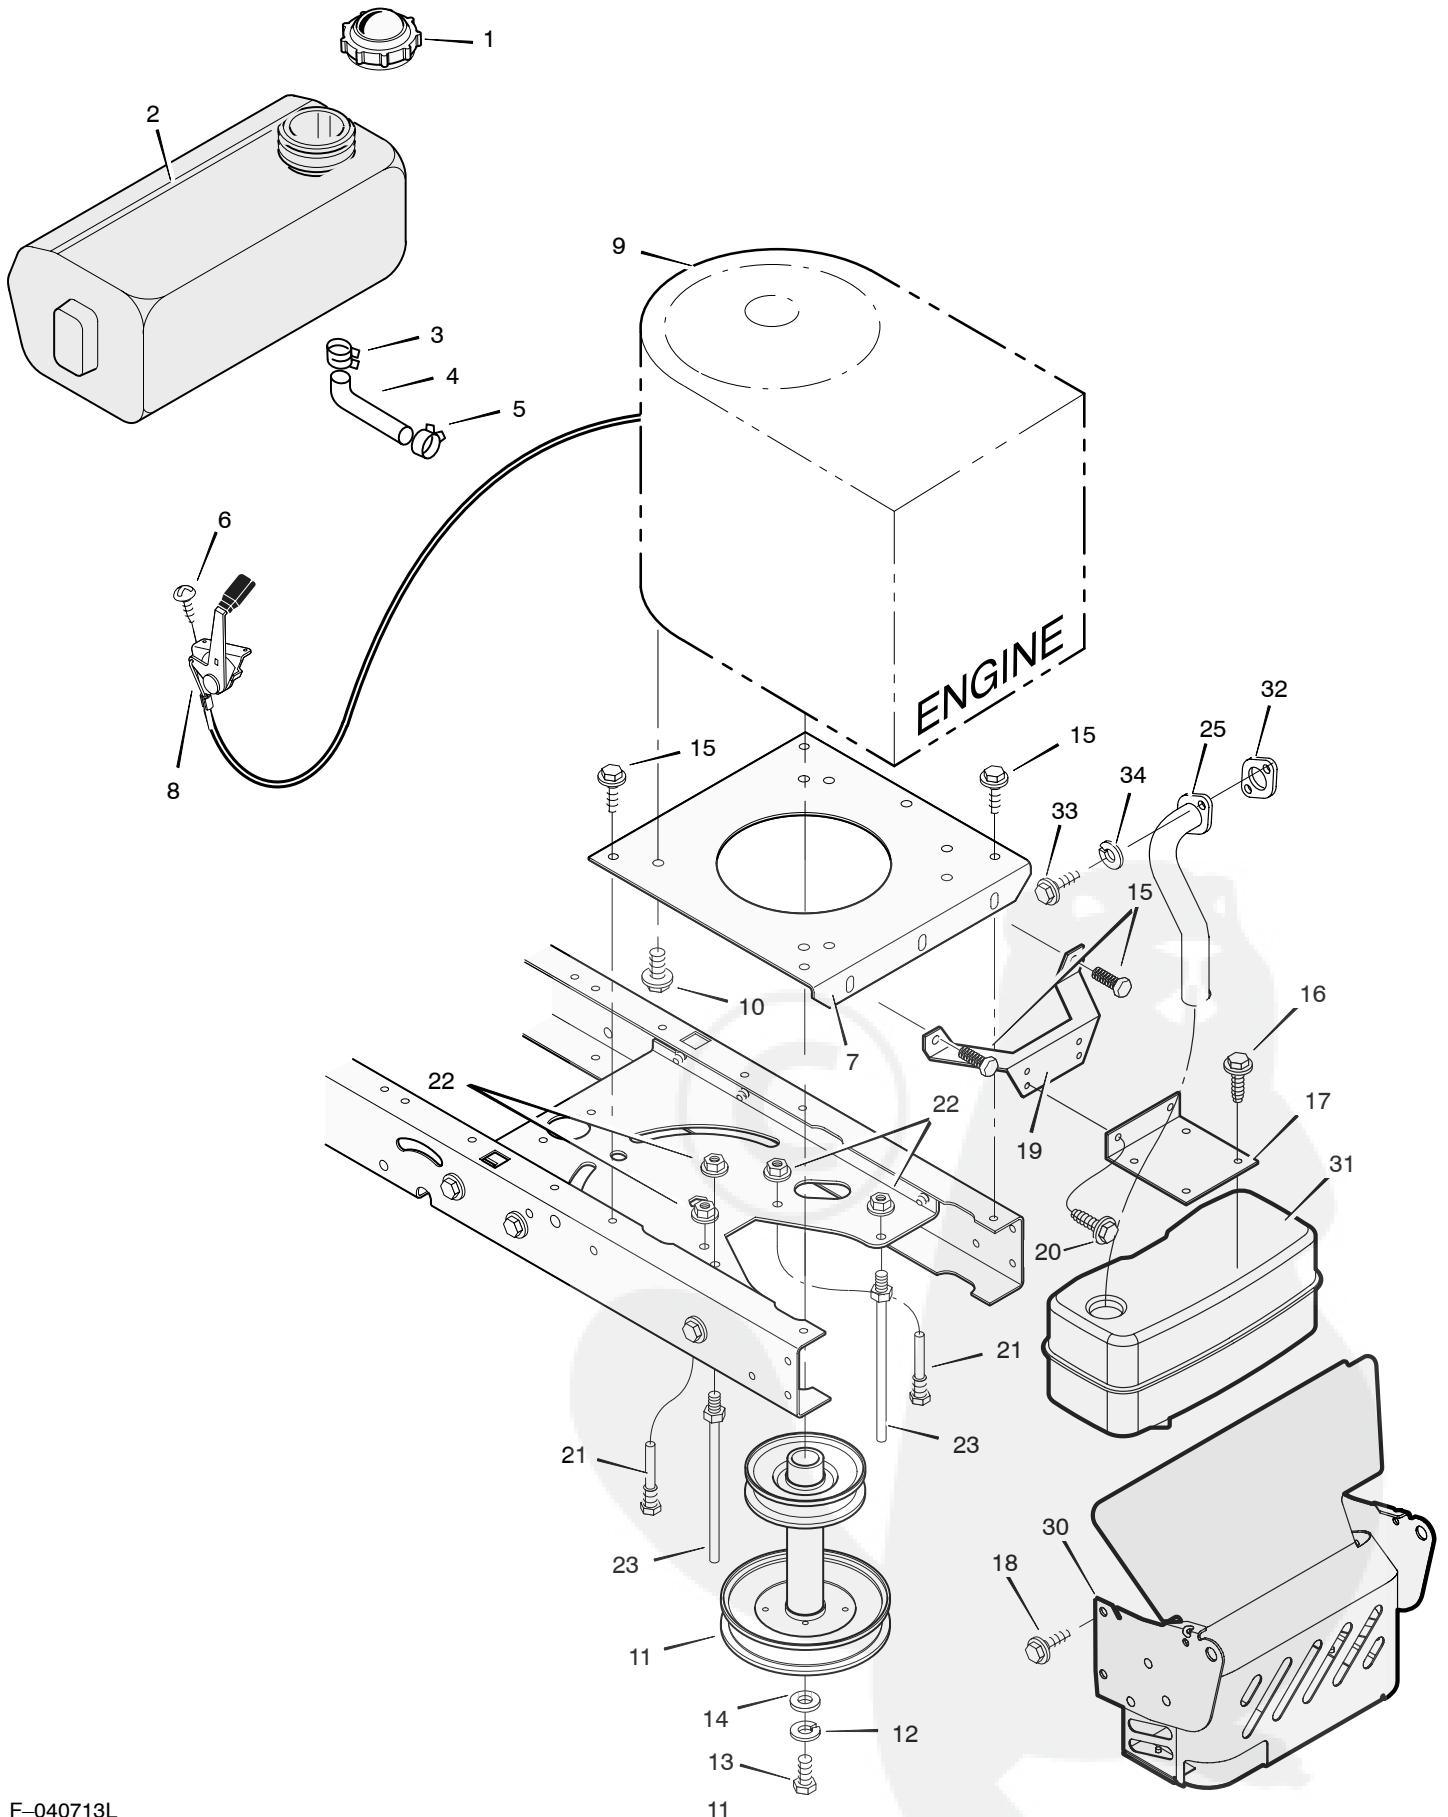

MODEL 385011x50C

REPAIR PARTS MOWER HOUSING

Key No.	Part No.	Description	Key No.	Part No.	Description
1	092852	Pulley, Jackshaft	29	166x42	Spring
2	15x140	Nut, Hex	30	094052E701	Bracket, Right Suspension
3	037x86	Belt, Mower Drive	31	091770E700	Plate
4	690387	Pulley, Idler	32	015x88	Nut, Flange
5	015x84	Nut, Flange	33	002x53	Bolt, Carriage
6	1001197	Spacer, Pulley	34	1001200	Mandrell (Includes Key 6)
8	690212E701	Link, Lift	35	690539E701	Bracket, Suspension
9	094137	Pad, Friction	36	690411	Adapter, Blade
10	009x52	Bolt, Shoulder	37	1001427E701	Blade
11	094055E701	Bracket, Suspension	38	17x166	Washer
12	094049E701	Pad Assembly, Left Brake	39	17x165	Washer
13	094068	Knob	40	15x100	Nut
14	009x51	Bolt, Shoulder	41	0166x4	Spring
15	094128E700	Plate, Suspension	42	028x23	Cap, Push On
16	166x43	Spring	43	094957 Z	Rod, Pivot
17	015x79	Nut, Flange	44	094707	Deflector Assembly
18	094054E701	Bracket, Left Suspension	45	094956E701	Bracket, Deflector
19	095194	Pin, Hanger	46	094062E700	Bracket, Front Hanger
20	017x91	Washer	47	017x45 Z	Washer
21	0031x4	Pin, Cotter	48	094781	Guide, Belt
22	0025x7	Bolt	50	094681E700	Bracket, Support
23	094051E701	Cover, Pulley	51	26x249	Screw
24	009x39	Bolt, Shoulder	52	165x118	Spring, Extension
25	1001499	Arm, Idler	53	690369	Spacer
26	166x41	Spring	54	094061E701	Housing, Blade *
27	094047E701	Pad Assembly, Right Brake	55	015x98	Nut, Flange
28	094059E700	Bracket Assembly, Brake	1-55	776000	Complete Mower Housing Assembly

* Includes Key No. 17, 18, 30, 31, 32, 33, 45, 46, 47 and 51.

MODEL 385011x50C

REPAIR PARTS ENGINE MOUNT