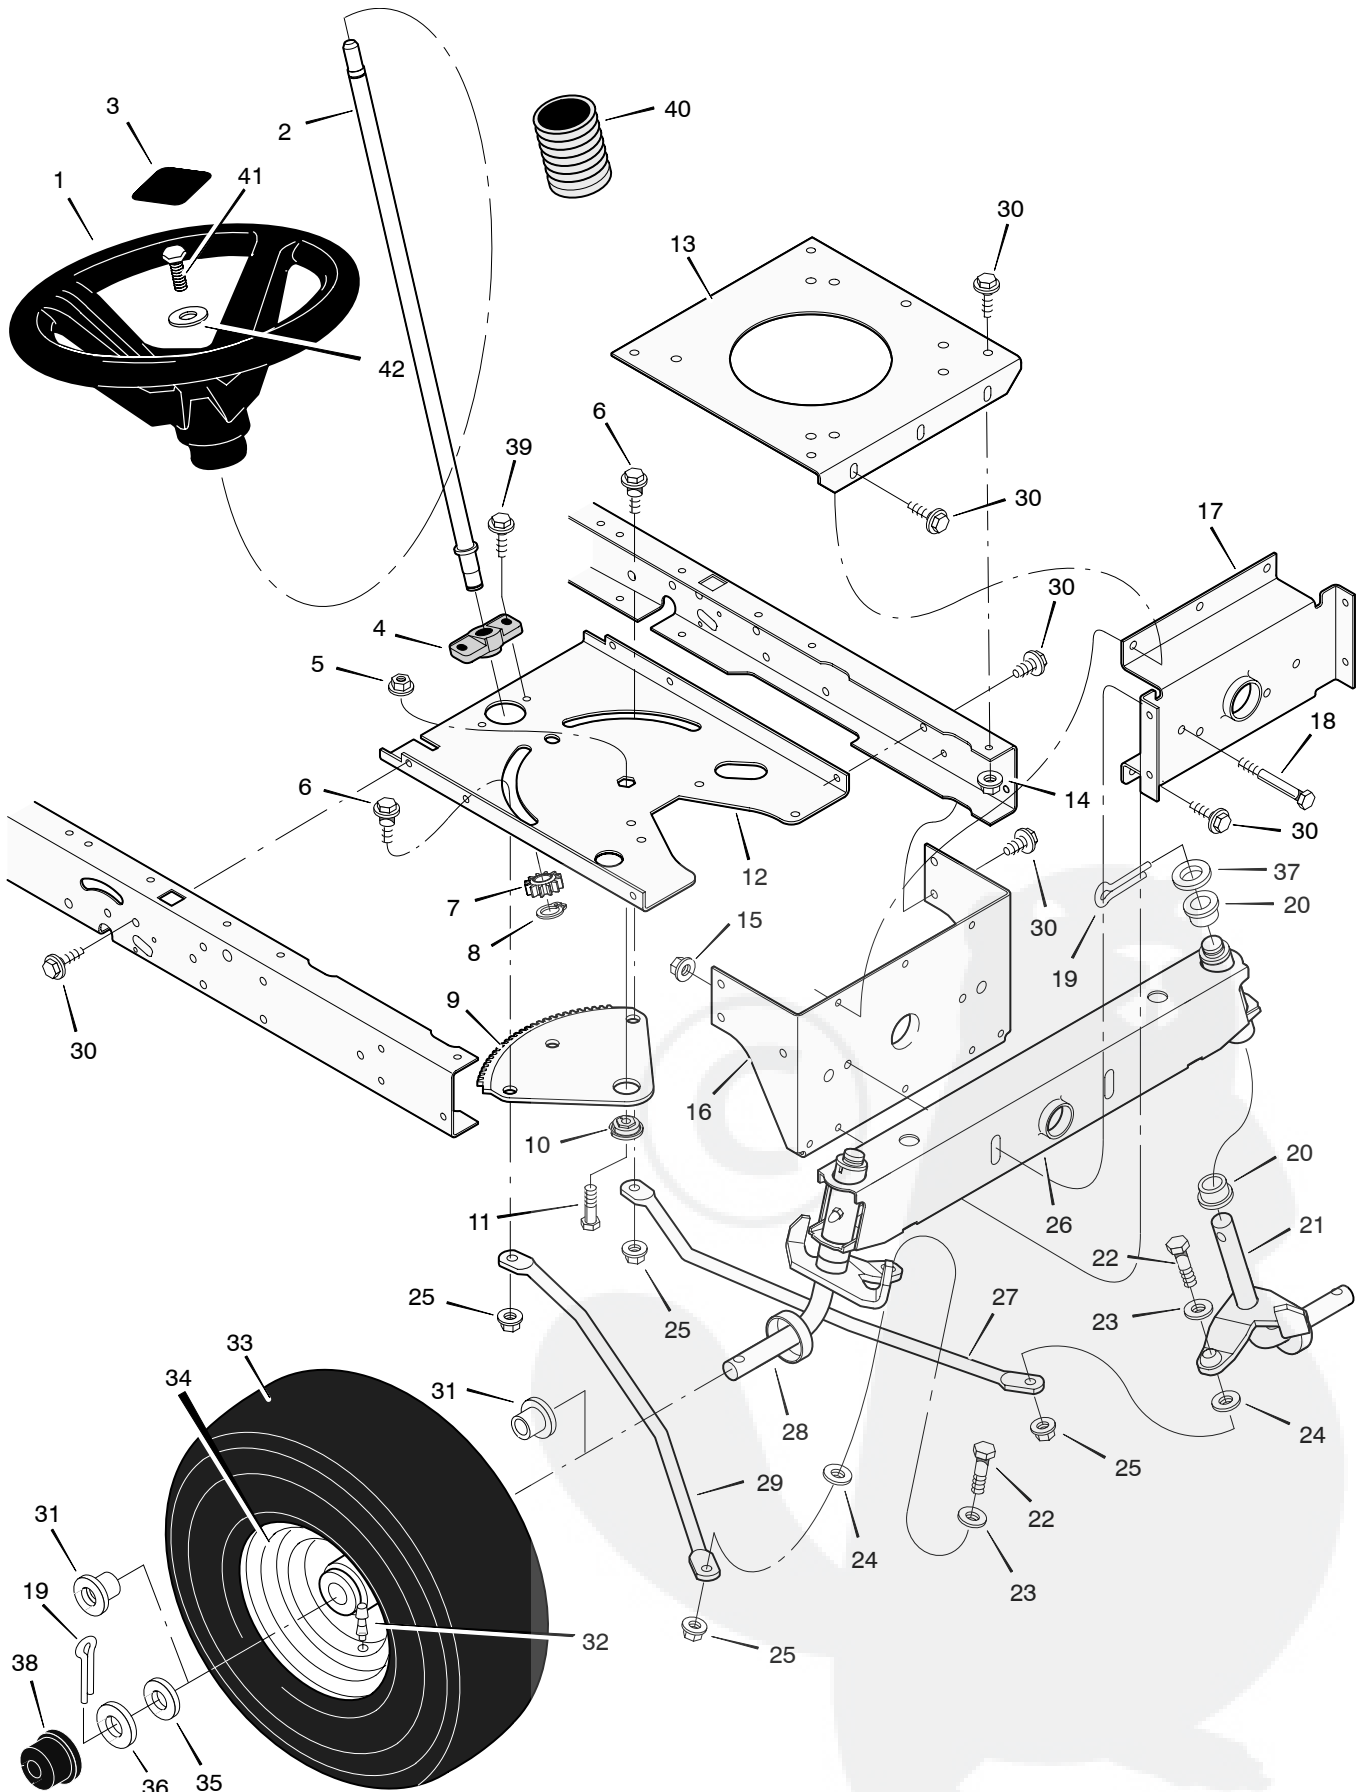

MODEL 385011x50C

REPAIR PARTS STEERING

Key No.	Part No.	Description	Key No.	Part No.	Description
1	095184	Wheel, Steering	23	17x104	Washer
2	690626	Post, Steering	24	017x53 Z	Washer
3	711325	Insert, Steering Wheel	25	015x84	Nut, Flange
4	094124	Bearing	26	690211	Axle Assembly
5	15x111	Nut, Flange	27	095329E701	Drag Link, Left
6	009x57	Bolt, Shoulder	28	094575E701	Spindle Assembly, Right
7	690183	Gear, Pinion	29	095328E701	Drag Link, Right
8	011x25	Ring, Snap	30	26x249	Screw
9	094121	Gear, Sector	31	091334	Bearing, Wheel
10	094123	Bearing	32	024373	Stem, Valve
11	001x84	Bolt	33	091923	Tire *
12	1001121E701	Plate, Steering	—	407924	Tube
13	094006E701	Plate, Engine	34	094578-601	Wheel and Tire Assembly
14	015x88	Nut, Flange	35	17x195	Washer
15	15x118	Nut, Flange	36	17x192	Washer
16	1001270E701	Bracket, Hanger	37	17x113	Washer
17	094007E701	Axle, Hanger	38	094618	Hub Cap
18	01x146	Bolt	39	26x267	Screw
19	030x49	Pin, Cotter	40	054789	Bellows
20	690150	Bearing	41	0025x3	Bolt
21	094576E701	Spindle Assembly, Left	42	17x146	Washer
22	01x111	Bolt			

* When you order a tire, make sure to give the brand name of the tire so that the tread pattern on the tire will match.