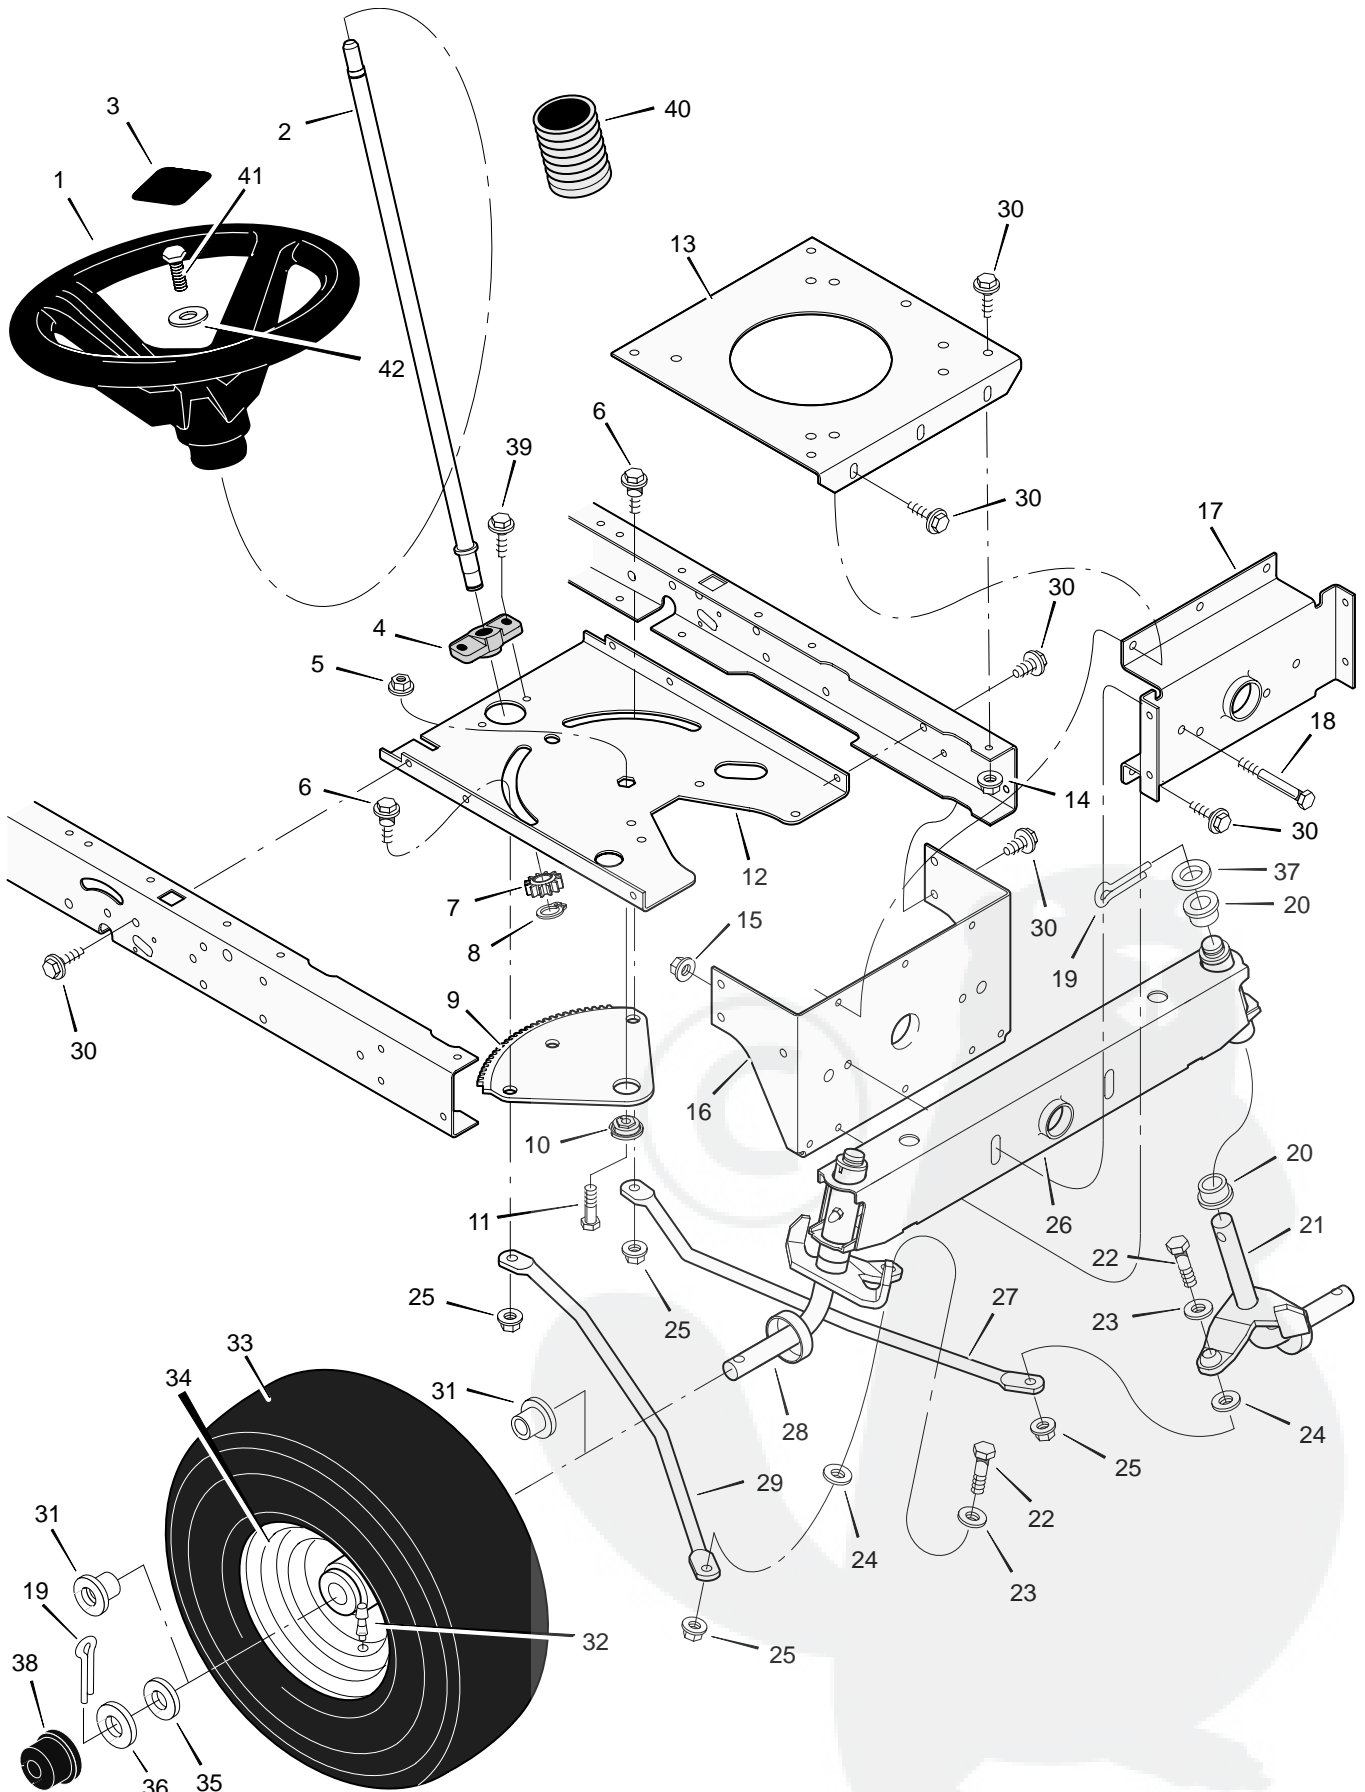

MODEL 385012x68B

REPAIR PARTS STEERING

Key No.	Description	Part No.	Key No.	Description	Part No.
1	Wheel, Steering	095336	23	Washer	17x104
2	Post, Steering	690625	24	Washer	017x53 Z
3	Insert, Steering Wheel	095336	25	Nut, Flange	015x84
4	Bearing	094124	26	Axle Assembly	690210E700
5	Nut, Flange	15x111	27	Drag Link, Left	095329E700
6	Bolt, Shoulder	009x57	28	Spindle Assembly, Right	094575E700
7	Gear, Pinion	690183E700	29	Drag Link, Right	095328E700
8	Ring, Snap	011x25	30	Screw	26x249
9	Gear, Sector	094121E700	31	Bearing, Wheel	091334
10	Bearing	094123	32	Stem, Valve	024373
11	Bolt	001x84	33	Tire *	091923
12	Plate, Steering	1001121E700	--	Tube	407924
13	Plate, Engine	094006E700	34	Wheel and Tire Assembly	094578-601
14	Nut, Flange	015x88	35	Washer	17x195
15	Nut, Flange	15x118	36	Washer	17x192
16	Bracket, Hanger	1001270E700	37	Washer	17x113
17	Axle, Hanger	094007E700	38	Hub Cap	094618
18	Bolt	01x146	39	Screw	26x267
19	Pin, Cotter	030x49	40	Bellows	092059
20	Bearing	690150	41	Bolt	0025x3
21	Spindle Assembly, Left	094576E700	42	Washer	17x146
22	Bolt	01x111			

* When you order a tire, make sure to give the brand name of the tire so that the tread pattern on the tire will match.