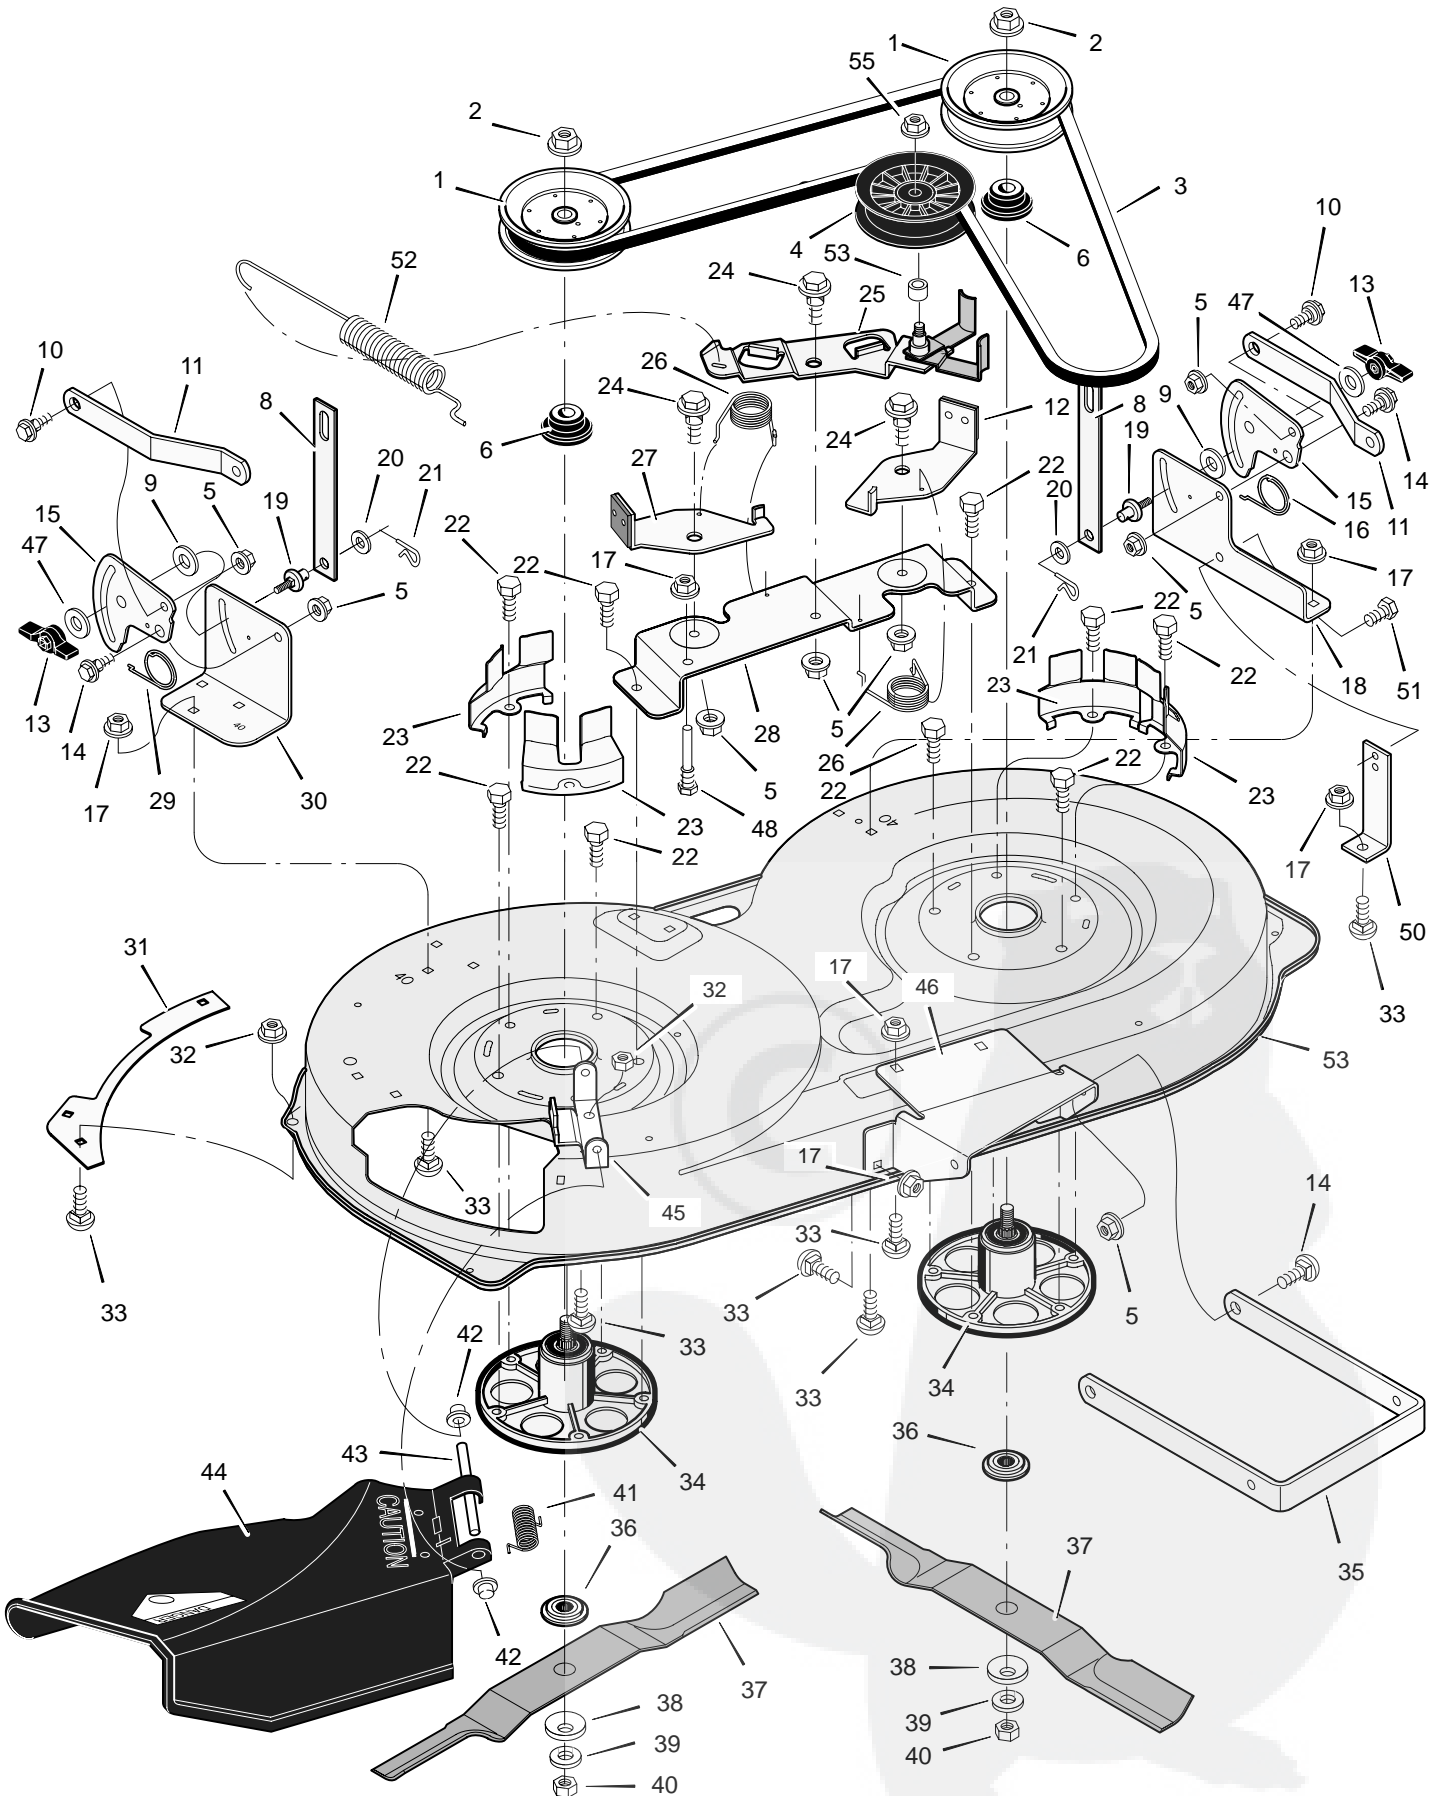

MODEL 385012x68B

REPAIR PARTS MOWER HOUSING

MODEL 385012x68B

REPAIR PARTS MOWER HOUSING

Key No.	Description	Part No.	Key No.	Description	Part No.
1	Pulley, Jackshaft	092852	29	Spring	166x42
2	Nut, Hex	15x140	30	Bracket, Right Suspension	094052E700
3	Belt, Mower Drive	037x86	31	Plate	091770E700
4	Pulley, Idler	690387	32	Nut, Flange	015x88
5	Nut, Flange	015x84	33	Bolt, Carriage	002x53
6	Spacer, Pulley	1001197	34	Mandrell	1001200
8	Link, Lift	690212E700	35	Bracket, Suspension	690539E700
9	Pad, Friction	094137	36	Adapter, Blade	690411
10	Bolt, Shoulder	009x52	37	Blade	1001427E701
11	Bracket, Suspension	094055E700	38	Washer	17x166
12	Pad Assembly, Left Brake	094049E700	39	Washer	17x165
13	Knob	094068	40	Nut	15x100
14	Bolt, Shoulder	009x51	41	Spring	166x4
15	Plate, Suspension	094128E700	42	Cap, Push On	028x23
16	Spring	166x43	43	Rod, Pivot	094957 Z
17	Nut, Flange	015x79	44	Deflector Assembly	094707
18	Bracket, Left Suspension	094054E700	45	Bracket, Deflector	094956E700
19	Pin, Hanger	095194	46	Bracket, Front Hanger	094062E700
20	Washer	017x91	47	Washer	017x45 Z
21	Pin, Cotter	0031x4	48	Guide, Belt	094781
22	Bolt	0025x7	50	Bracket, Support	94681E700
23	Cover, Pulley	094051E700	51	Screw	26x249
24	Bolt, Shoulder	009x39	52	Spring, Extension	165x118
25	Arm, Idler	1001499E700	53	Spacer	690369
26	Spring	166x41	54	Housing, Blade *	094887E700
27	Pad Assembly, Right Brake	094047E700	55	Nut, Flange	015x98
28	Bracket Assembly, Brake	094059E700	1-55	Complete Mower Housing Assembly	776000

* Includes Key No. 17, 18, 30, 31, 32, 33, 45, 46, 47 and 51.