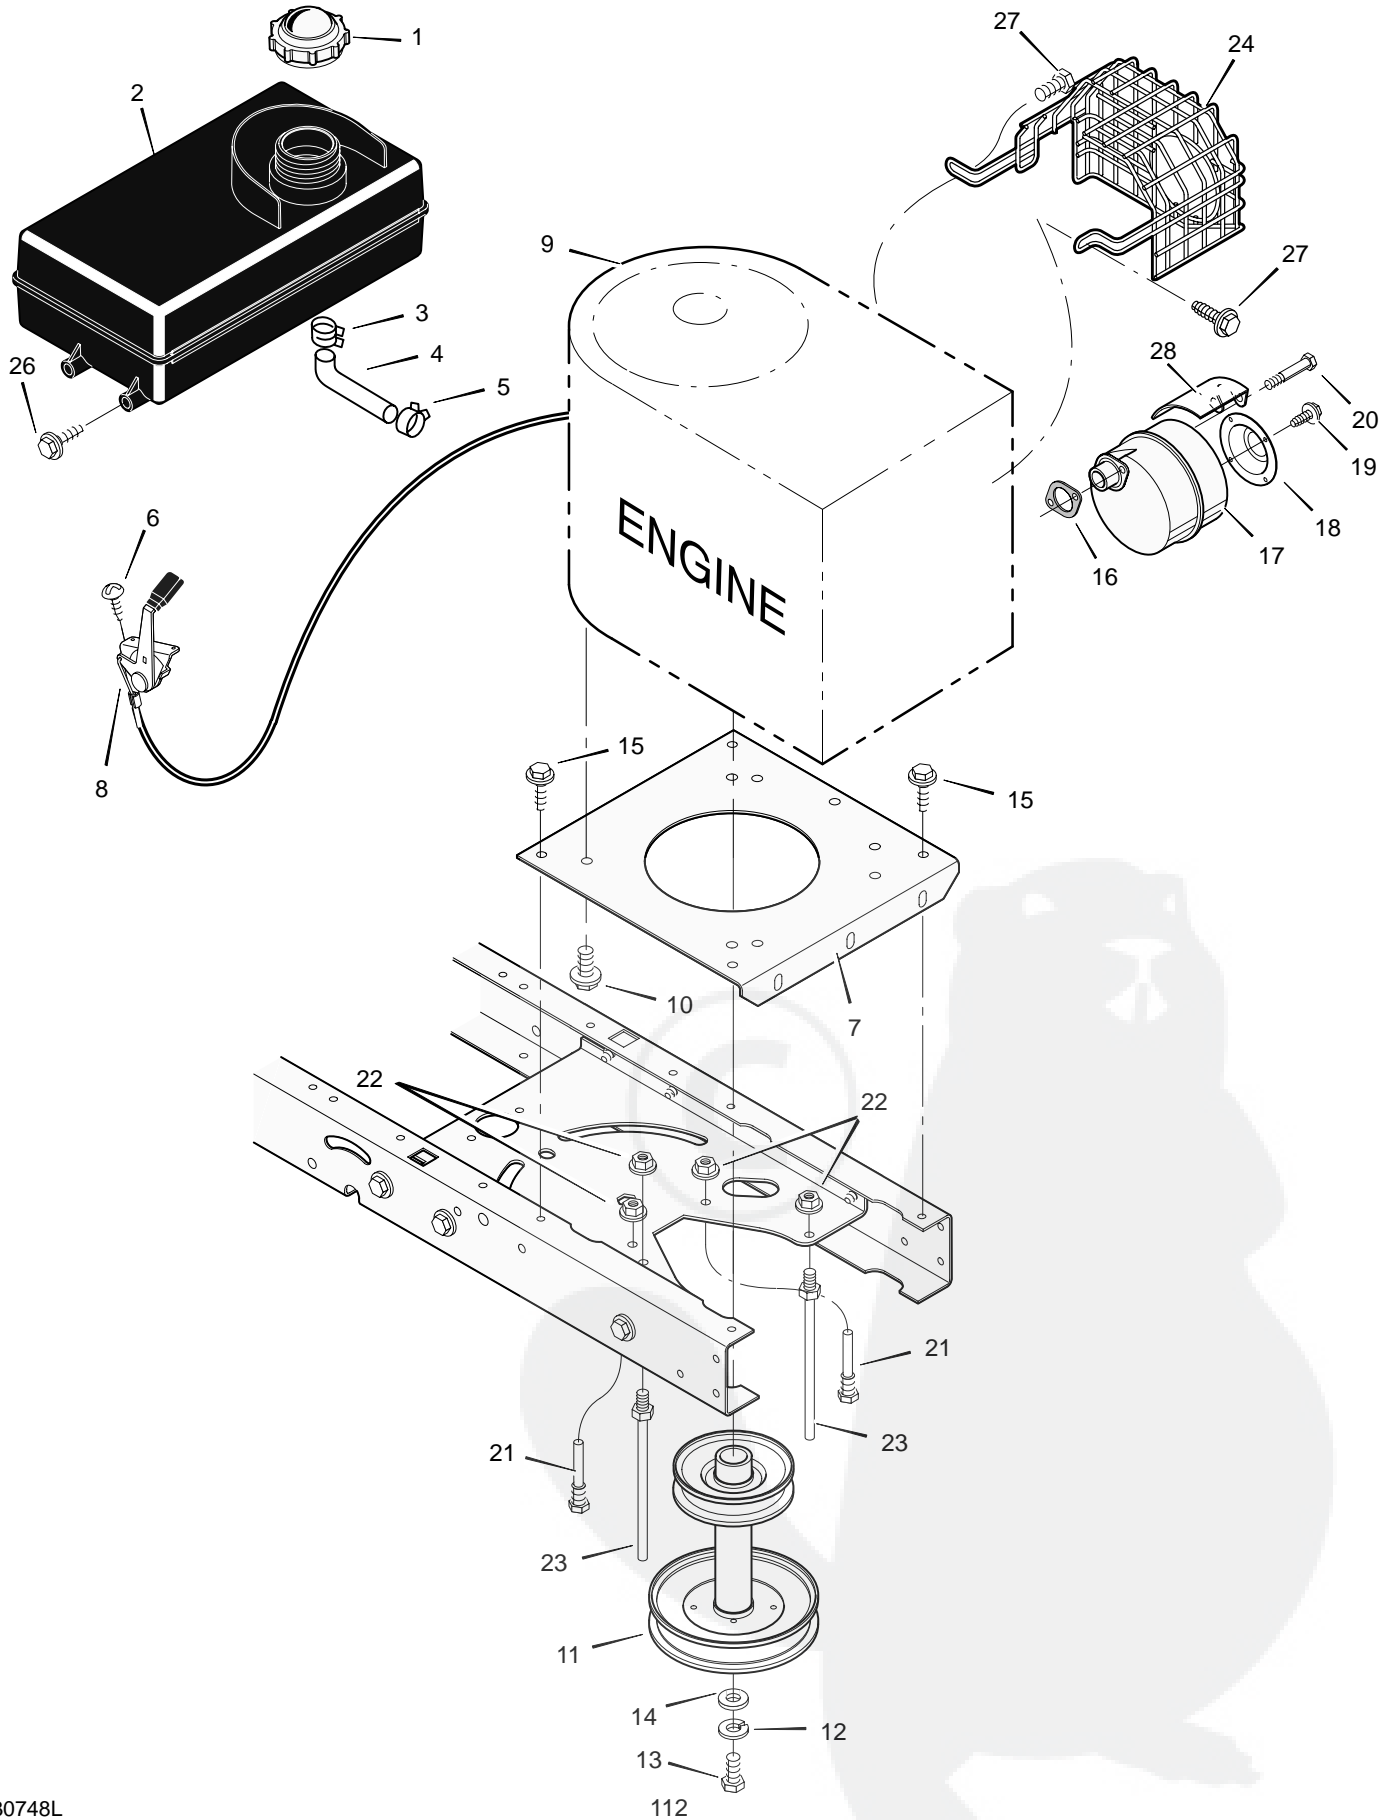

MODEL 385012x68B

REPAIR PARTS ENGINE MOUNT

MODEL 385012x68B

REPAIR PARTS ENGINE MOUNT

Key No.	Description	Part No.
1	Fuel Cap	092317
2	Fuel Tank	690280
3	Hose Clamp (Incl'd w/Key 2)	095197
4	Fuel Line (must cut to length) (Incl'd w/Key 2)	7001033
5	Hose Clamp	095197
6	Screw	26x201
7	Plate, Engine	094006E700
8	Throttle Control	092371
9	Engine*	-----
10	Bolt, Engine Mount	0025x7
11	Stack Pulley Assembly	690439 Z
12	Lockwasher	019x35
13	Bolt, Hex	01x140
14	Washer	17x170
15	Screw	26x249
16	Gasket	091309
17	Muffler	091271
18	Deflector, Muffler	1001350
19	Screw	26x208
20	Bolt, Hex	01x134
21	Guide, Belt	093349
22	Nut, Flange	015x79 Z
23	Guide, Belt	094066
24	Shield, Heat	1001595 Z
26	Screw	26x253
27	Screw	26x263
28	Shield, Heat	091277

* Parts are available from an engine Authorized Service Center. See "Engines, Gasoline" or "Gasoline Engines" in the yellow pages of the telephone directory.