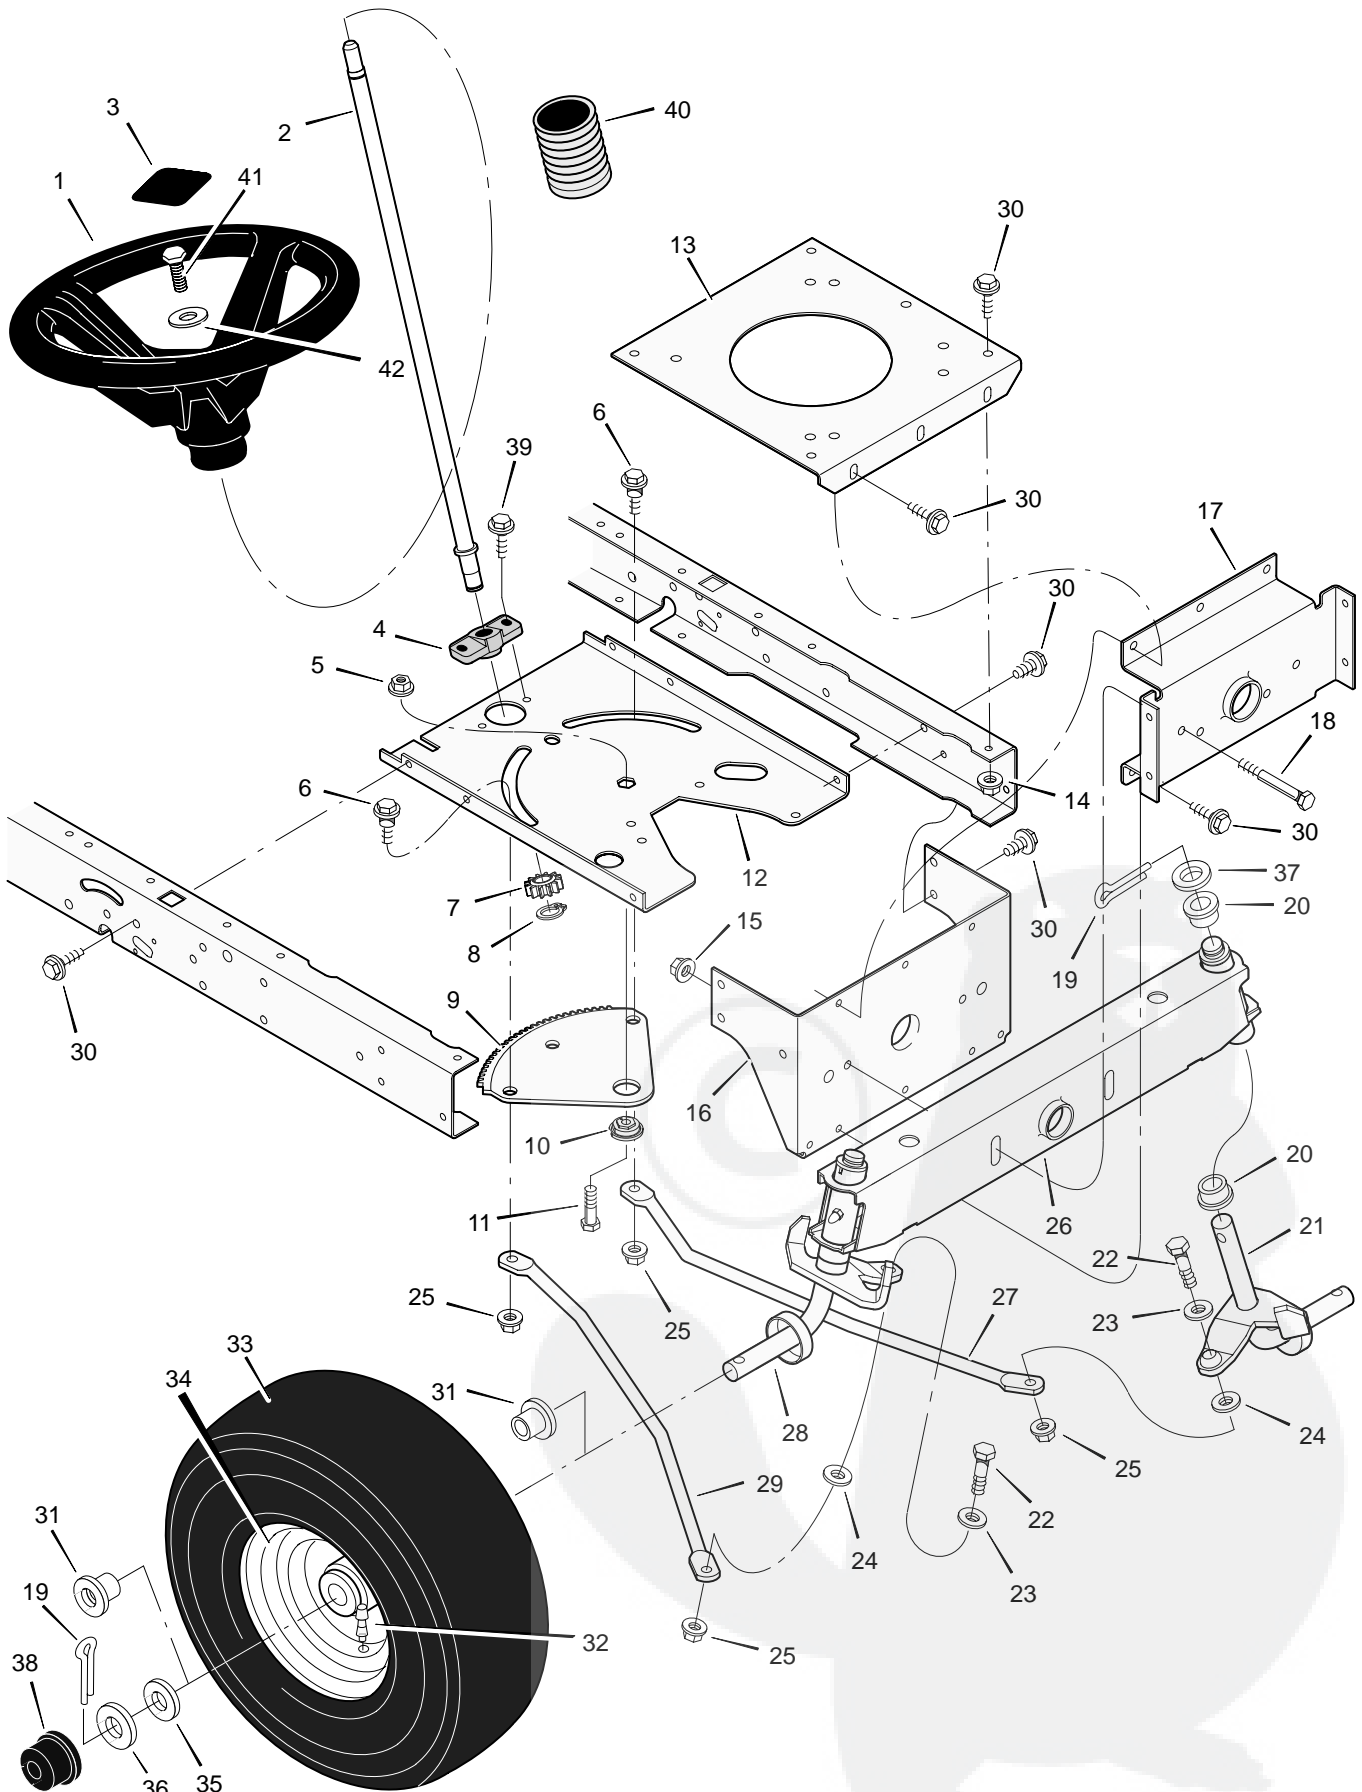

MODEL 385013x51A

REPAIR PARTS STEERING

MODEL 385013x51A

REPAIR PARTS STEERING

Key No.	Description	Part No.	Key No.	Description	Part No.
1	Wheel, Steering	095336	23	Washer	17x104
2	Post, Steering	690625	24	Washer	017x53 Z
3	Insert, Steering Wheel	095338	25	Nut, Flange	015x84
4	Bearing	094124	26	Axle Assembly	7601037
5	Nut, Flange	15x111	27	Drag Link, Left	095329E701
6	Bolt, Shoulder	009x57	28	Spindle Assembly, Right	094575E701
7	Gear, Pinion	690183	29	Drag Link, Right	095328E701
8	Ring, Snap	011x25	30	Screw	26x249
9	Gear, Sector	094121	31	Bearing, Wheel	091334
10	Bearing	094123	32	Stem, Valve	024373
11	Bolt	001x84	33	Tire *	
12	Plate, Steering	1001121E701	—	Tube	407046
13	Plate, Engine	094006E700	34	Wheel and Tire Assembly	094578-601
14	Nut, Flange	015x88	35	Washer	17x195
15	Nut, Flange	15x118	36	Washer	17x113
16	Bracket, Hanger	1001270E701	37	Washer	017x83
17	Axle, Hanger	094007E701	38	Hub Cap	094618
18	Bolt	01x146	39	Screw	26x267
19	Pin, Cotter	030x49	40	Bellows	092059
20	Bearing	690150	41	Bolt	0025x3
21	Spindle Assembly, Left	094576E701	42	Washer	17x146
22	Bolt	01x111			

* When you order a tire, make sure to give the brand name of the tire so that the tread pattern on the tire will match.