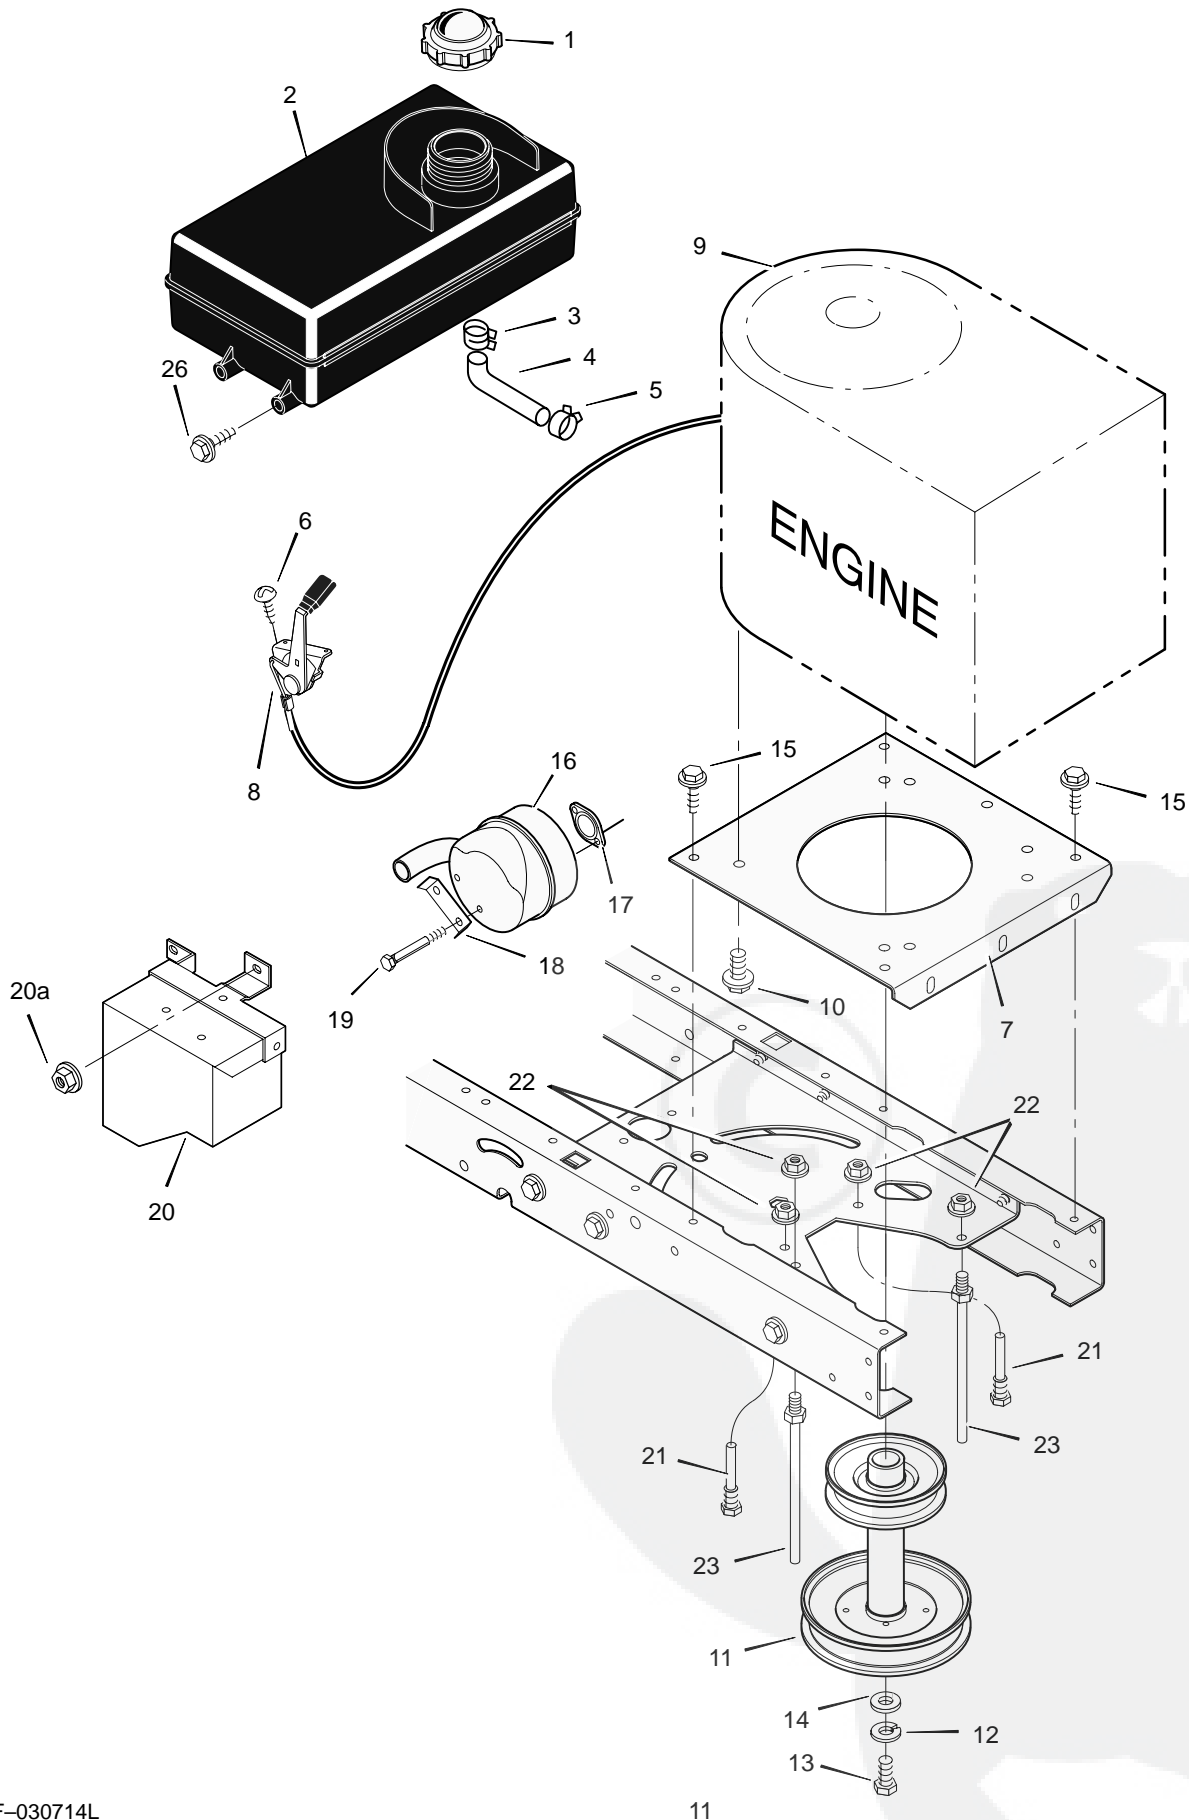

Key No.	Description	Part No.	Key No.	Description	Part No.
1	Grip	092698	22	Washer	17x168
2	Handle, PTO	094157 Z	23	Washer	017x57
3	Pad, Switch	094022 Z	24	Pin, Hair	0031x4
4	Bolt	0025x3	25	Washer	017x91
5	Grip	092697	26	Bolt, Carriage	002x85
6	Spring	166x40	27	Lever Assembly, Lift	1001111E700
7	Washer	17x103	30	Pin	094067
8	Handle, Lift	690533	31	Bracket, Rear Suspension	094055E701
9	Lever, PTO	094017 Z	32	Spacer, Lifter	690151
10	Bolt, Shoulder	009x39	33	Bolt, Shoulder	009x53
11	Pin, Cotter	030x20	34	Bracket, Pivot	094015E700
12	Washer	017x57	36	Washer	17x191
13	Link, PTO	094004 Z	37	Nut, Flange	015x84
14	Nut, Flange	015x84	38	Spring	165x131
15	Screw	26x249	39	Nut, Flange	015x68
16	Spring	166x39	40	Bracket, PTO	094005E700
17	Bracket, PTO	094018E701	41	Hanger, Left Deck	094027E701
18	Spring	165x118	42	Hanger, Right Deck	094026E701
19	Crank, PTO	690394E701	43	Rod, Hanger	094158 Z
20	Link, Lift	690212E701	44	Bracket, Suspension	690539E701
21	Link, Lift Handle	690122 Z	45	Plate, Stiffening	1001098E701

* Includes Key No. 17, 18, 30, 31, 32, 33, 45, 46, 47 and 51.

MODEL 385013x51A

REPAIR PARTS ENGINE MOUNT

Key No.	Description	Part No.
1	Fuel Cap **	092317
2	Fuel Tank	690294
3	Hose Clamp **	095197
4	Fuel Line (must cut to length) **	023717
5	Hose Clamp	095197
6	Screw	26x201
7	Plate, Engine	094006E700
8	Throttle Control	092371
9	Engine*	_____
10	Bolt, Engine Mount	0025x7
11	Stack Pulley Assembly	690439 Z
12	Lockwasher	019x35
13	Bolt, Hex	01x140
14	Washer	17x170
15	Screw	26x249
16	Muffler	094120
17	Gasket	091309
18	Lock, Screw	092378
19	Bolt	01x134
20	Heat Shield Assembly –Muffler	1001459
20a	Nut	15x122
21	Guide, Belt	093349
22	Nut, Flange	015x79 Z
23	Guide, Belt	094066
26	Screw	26x253