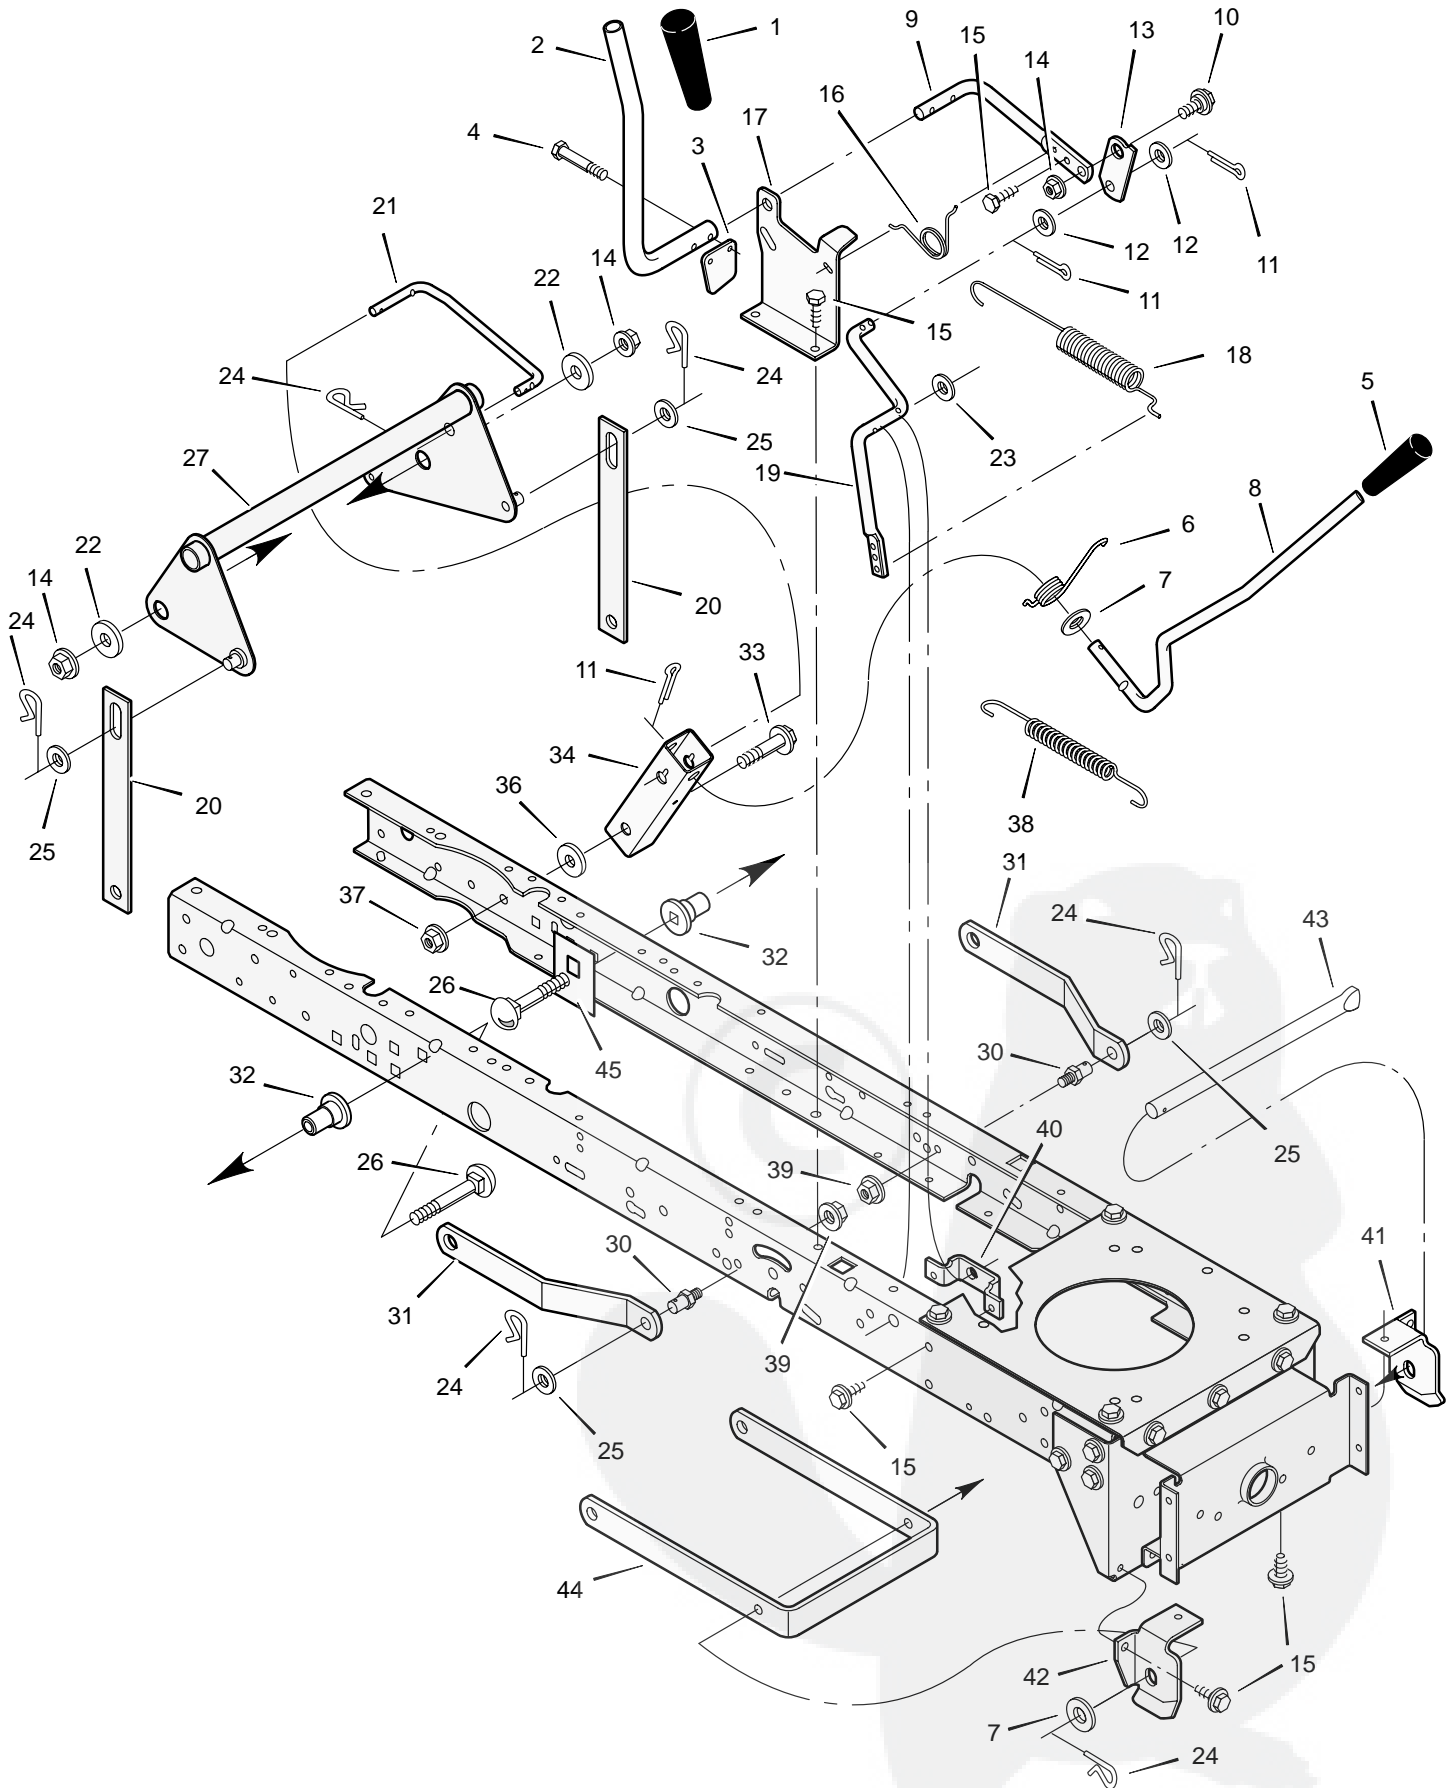

MODEL 385013x51A

REPAIR PARTS MOWER HOUSING SUSPENSION

MODEL 385013x51A

REPAIR PARTS MOWER HOUSING SUSPENSION

Key No.	Description	Part No.	Key No.	Description	Part No.
1	Grip	092698	22	Washer	17x168
2	Handle, PTO	094157 Z	23	Washer	017x57
3	Pad, Switch	094022 Z	24	Pin, Hair	0031x4
4	Bolt	0025x3	25	Washer	017x91
5	Grip	092697	26	Bolt, Carriage	002x85
6	Spring	166x40	27	Lever Assembly, Lift	1001111E700
7	Washer	17x103	30	Pin	094067
8	Handle, Lift	690533	31	Bracket, Rear Suspension	094055E701
9	Lever, PTO	094017 Z	32	Spacer, Lifter	690151
10	Bolt, Shoulder	009x39	33	Bolt, Shoulder	009x53
11	Pin, Cotter	030x20	34	Bracket, Pivot	094015E700
12	Washer	017x57	36	Washer	17x191
13	Link, PTO	094004 Z	37	Nut, Flange	015x84
14	Nut, Flange	015x84	38	Spring	165x131
15	Screw	26x249	39	Nut, Flange	015x68
16	Spring	166x39	40	Bracket, PTO	094005E700
17	Bracket, PTO	094018E701	41	Hanger, Left Deck	094027E701
18	Spring	165x118	42	Hanger, Right Deck	094026E701
19	Crank, PTO	690394E701	43	Rod, Hanger	094158 Z
20	Link, Lift	690212E701	44	Bracket, Suspension	690539E701
21	Link, Lift Handle	690122 Z	45	Plate, Stiffening	1001098E701