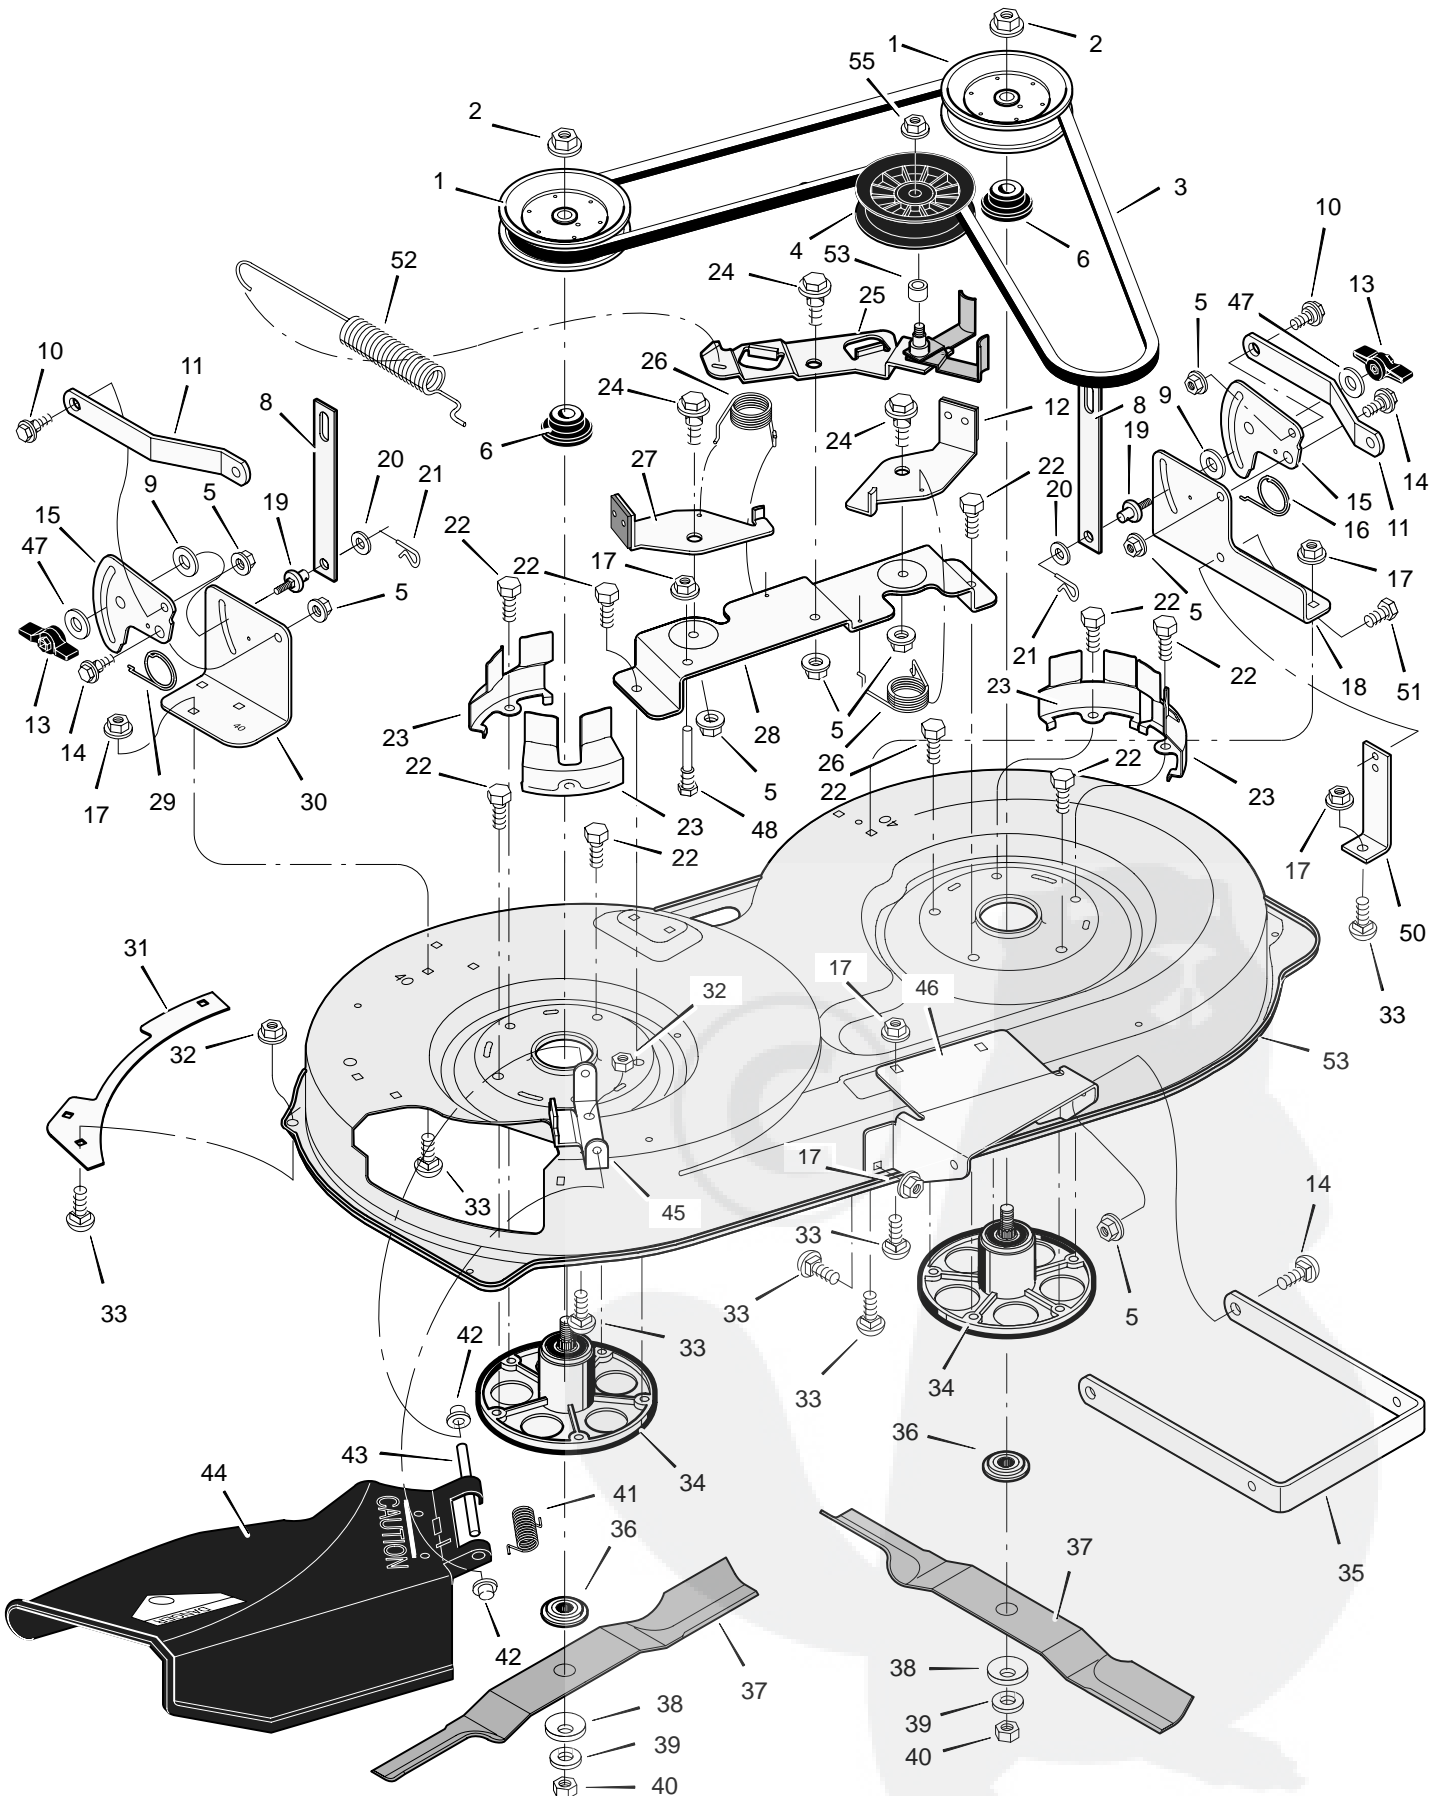

MODEL 385013x51A

REPAIR PARTS MOWER HOUSING

MODEL 385013x51A

REPAIR PARTS MOWER HOUSING

Key No.	Description	Part No.	Key No.	Description	Part No.
1	Pulley, Jackshaft	092852	29	Spring	166x42
2	Nut, Hex	15x140	30	Bracket, Right Suspension	094052E701
3	Belt, Mower Drive	037x86	31	Plate	091770E700
4	Pulley, Idler	690387	32	Nut, Flange	015x88
5	Nut, Flange	015x84	33	Bolt, Carriage	002x53
6	Spacer, Pulley	1001197	34	Mandrell (includes Key no. 6)	1001200
8	Link, Lift	690212E701	35	Bracket, Suspension	690539E701
9	Pad, Friction	094137	36	Adapter, Blade	690411
10	Bolt, Shoulder	009x52	37	Blade	1001427E701
11	Bracket, Suspension	094055E701	38	Washer	17x166
12	Pad Assembly, Left Brake	094049E701	39	Washer	17x165
13	Knob	094068	40	Nut	15x100
14	Bolt, Shoulder	009x51	41	Spring	166x4
15	Plate, Suspension	094128E700	42	Cap, Push On	028x23
16	Spring	166x43	43	Rod, Pivot	094957 Z
17	Nut, Flange	015x79	44	Deflector Assembly	094707
18	Bracket, Left Suspension	094054E700	45	Bracket, Deflector	094956E701
19	Pin, Hanger	095194	46	Bracket, Front Hanger	094062E700
20	Washer	017x91	47	Washer	017x45 Z
21	Pin, Cotter	0031x4	48	Guide, Belt	094781
22	Bolt	0025x7	50	Bracket, Support	094681E700
23	Cover, Pulley	094051E701	51	Screw	26x249
24	Bolt, Shoulder	009x39	52	Spring, Extension	165x118
25	Arm, Idler	1001499	53	Spacer	690369
26	Spring	166x41	54	Housing, Blade *	094061E700
27	Pad Assembly, Right Brake	094047E701	55	Nut, Flange	015x98
28	Bracket Assembly, Brake	094059E700	1-55	Complete Mower Housing Assembly	776000

* Includes Key No. 17, 18, 30, 31, 32, 33, 45, 46, 47 and 51.