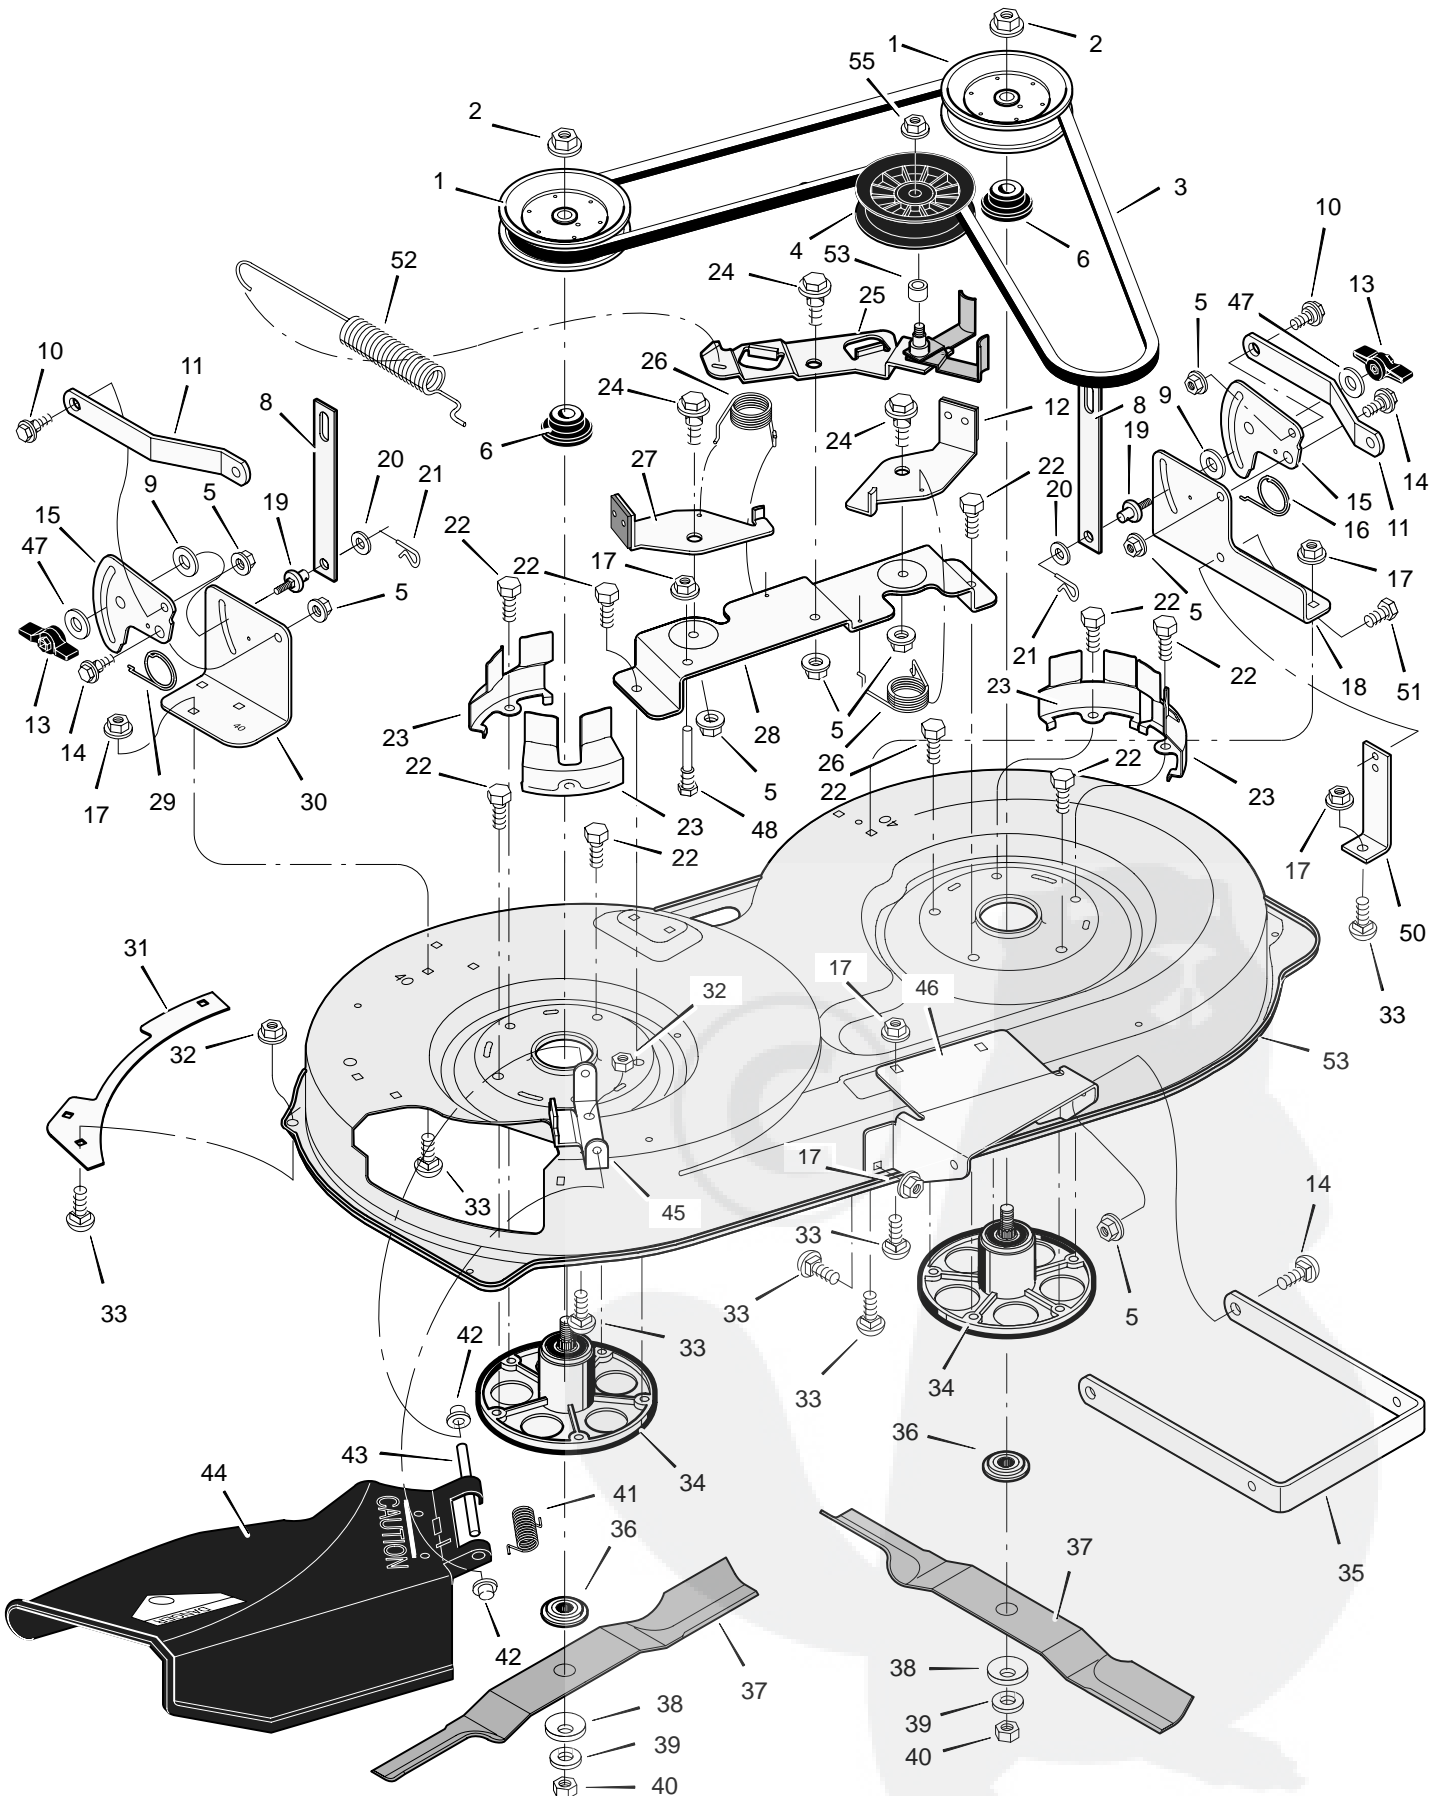

MODEL 385014x98A

REPAIR PARTS MOWER HOUSING

MODEL 385014x98A

REPAIR PARTS MOWER HOUSING

Key No.	Description	Part No.	Key No.	Description	Part No.
1	Pulley, Jackshaft	092852	29	Spring	166x42
2	Nut, Hex	15x140	30	Bracket, Right Suspension	094052E701
3	Belt, Mower Drive	037x86	31	Plate	091770E700
4	Pulley, Idler	690387	32	Nut, Flange	015x88
5	Nut, Flange	015x84	33	Bolt, Carriage	002x53
6	Spacer, Pulley	1001197	34	Mandrell (includes Key No.6)	1001200
8	Link, Lift	690212E701	35	Bracket, Suspension	690539E701
9	Pad, Friction	094137	36	Adapter, Blade	690411
10	Bolt, Shoulder	009x52	37	Blade	1001427E701
11	Bracket, Suspension	094055E701	38	Washer	17x166
12	Pad Assembly, Left Brake	094049E701	39	Washer	17x165
13	Knob	094068	40	Nut	15x100
14	Bolt, Shoulder	009x51	41	Spring	166x4
15	Plate, Suspension	094128E700	42	Cap, Push On	028x23
16	Spring	166x43	43	Rod, Pivot	094957 Z
17	Nut, Flange	015x79	44	Deflector Assembly	094707
18	Bracket, Left Suspension	094054E700	45	Bracket, Deflector	094956E701
19	Pin, Hanger	095194	46	Bracket, Front Hanger	094062E700
20	Washer	017x91	47	Washer	017x45 Z
21	Pin, Cotter	0031x4	48	Guide, Belt	094781
22	Bolt	0025x7	50	Bracket, Support	094681E700
23	Cover, Pulley	094051E701	51	Screw	26x249
24	Bolt, Shoulder	009x39	52	Spring, Extension	165x118
25	Arm, Idler	1001499	53	Spacer	690369
26	Spring	166x41	54	Housing, Blade *	094061E700
27	Pad Assembly, Right Brake	094047E701	55	Nut, Flange	015x98
28	Bracket Assembly, Brake	094059E700	1-55	Complete Mower Housing Assembly	776000

* Includes Key No. 17, 18, 30, 31, 32, 33, 45, 46, 47 and 51.