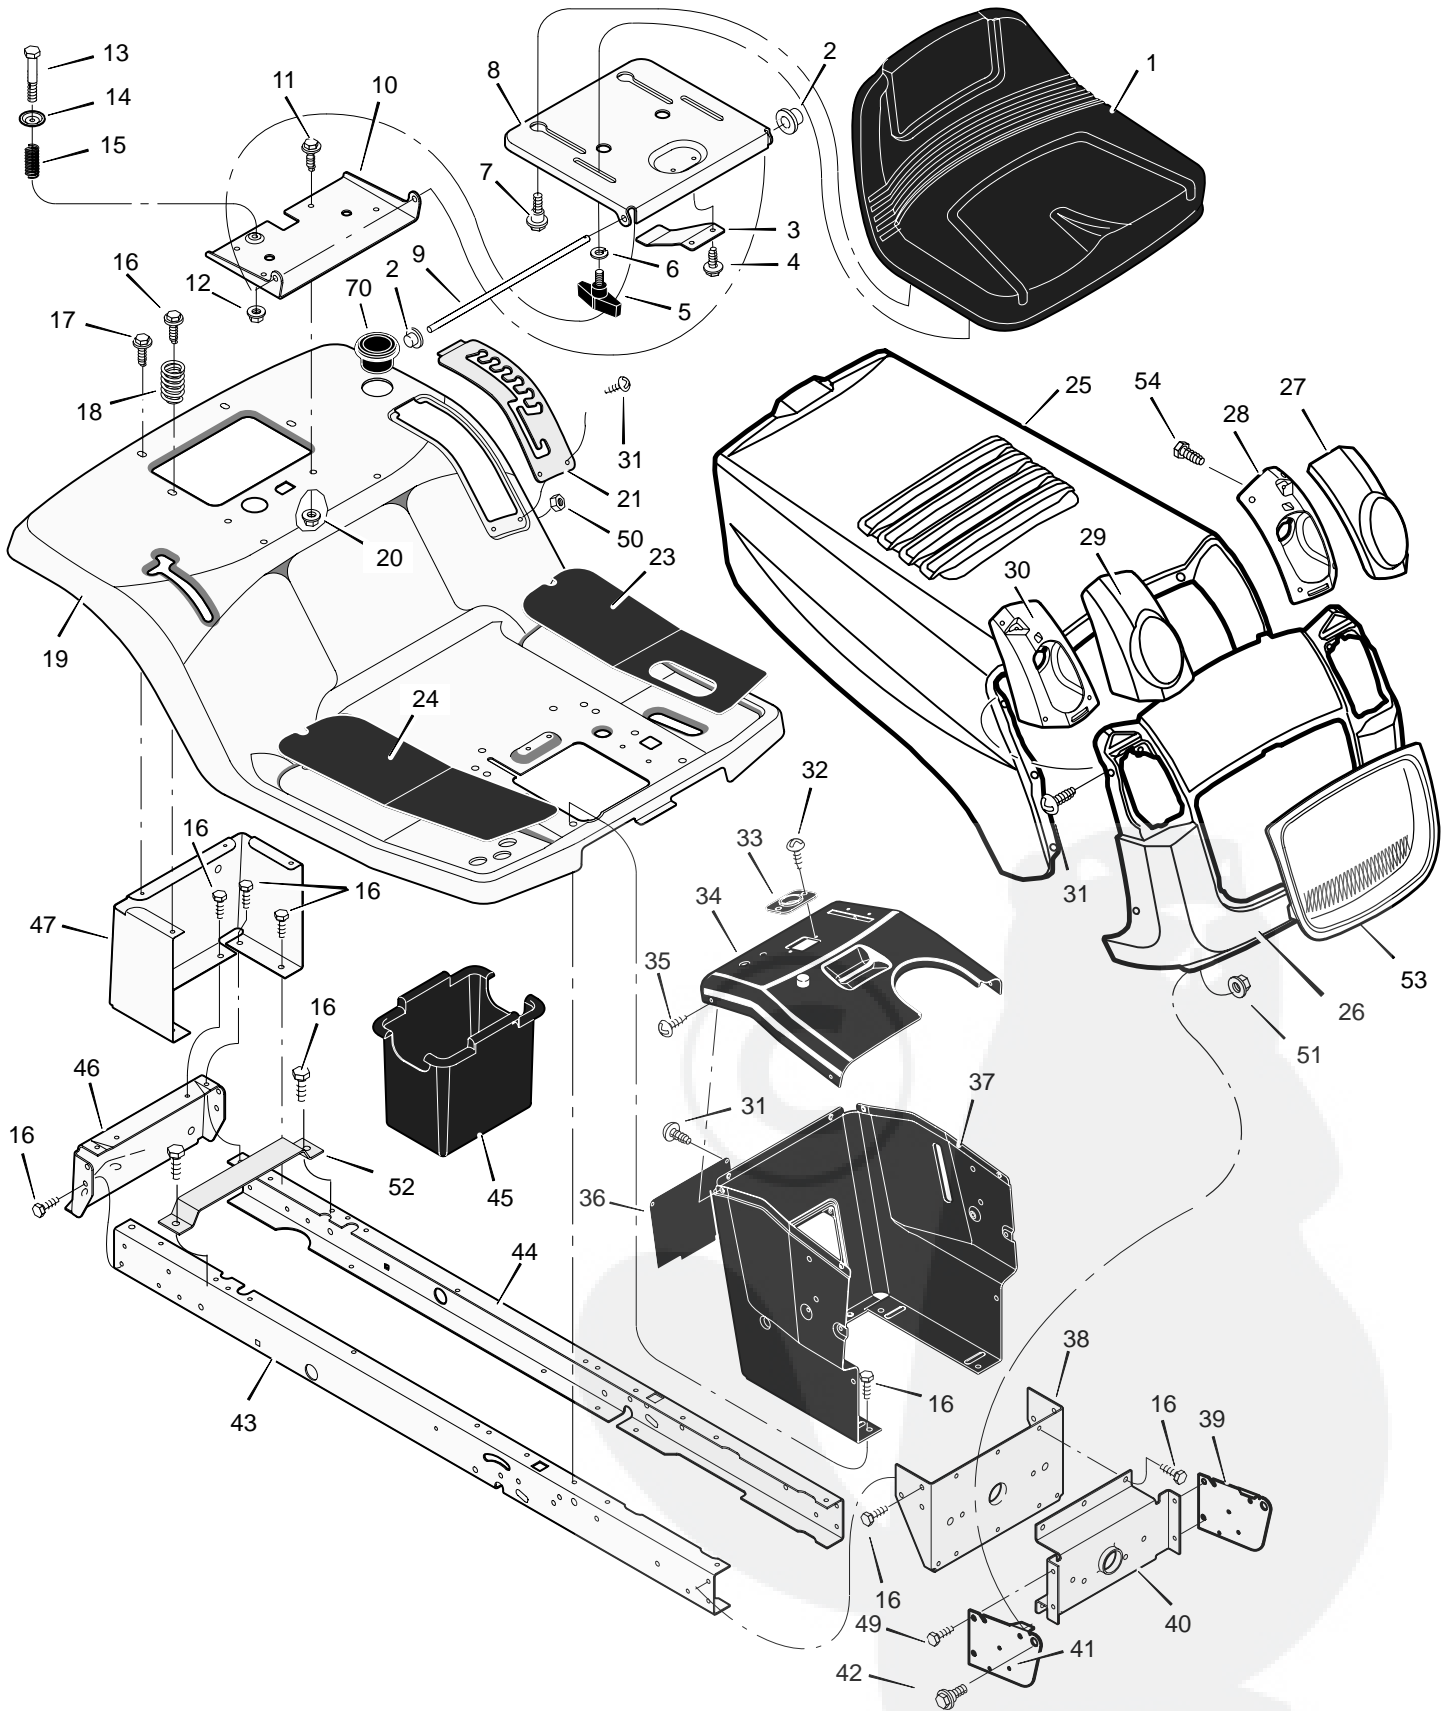

MODEL 385014x98A

REPAIR PARTS CHASSIS & HOOD

MODEL 385014x98A

REPAIR PARTS CHASSIS & HOOD

Key No.	Description	Part No.	Key No.	Description	Part No.
1	Seat	690566	29	Lens, Right	1001545
2	Cap, Push On	028x23	30	Housing, Right Headlamp	1001543E245
3	Spring	094057	31	Screw	26x270
4	Screw	26x229	32	Screw	26x238
5	Bolt, Wing	1001054	33	Bearing, Steering	1001491
6	Washer	017x47	34	Dash	1001584E245
7	Bolt, Shoulder	009x56	35	Screw	26x201
8	Support, Seat	094154E701	36	Panel, Access	093007E701
9	Rod, Pivot	094156 Z	37	Support, Dash	095318E245
10	Bracket, Pivot	094153E700	38	Bracket, Rear Hanger	1001270E701
11	Bolt	001x45	39	Support, Left Grille	094085E700
12	Nut	015x89	40	Axle, Hanger	094007E701
13	Bolt, Shoulder	009x55	41	Support, Right Grille	094084E700
14	Washer	094155	42	Bolt, Shoulder	009x58
15	Spring	164x31	43	Frame, Right	1001268E701
16	Screw	26x249	44	Frame, Left	1001269E701
17	Screw	26x263	45	Container, Battery	690424
18	Spring	164x30	46	Plate, Hitch	1001002E701
19	Deck, Seat	1001558E245	47	Panel, Rear	690434E701
20	Nut	15x123	49	Screw	26x277
21	Plate, Index	094151E701	50	Nut	015x81
22	Screw	009x47	51	Nut	15x124
23	Mat, Left	094999	52	Support, Battery	690482E701
24	Mat, Right	094998	53	Insert, Grille	1001540
25	Hood	1001538E245	54	Screw	26x259
26	Grille	1001531E245	70	Holder, Cup	1001542
27	Lens, Left	1001546	—	Instruction Book & Parts List	F-030715L
28	Housing, Left Headlamp	1001544E245