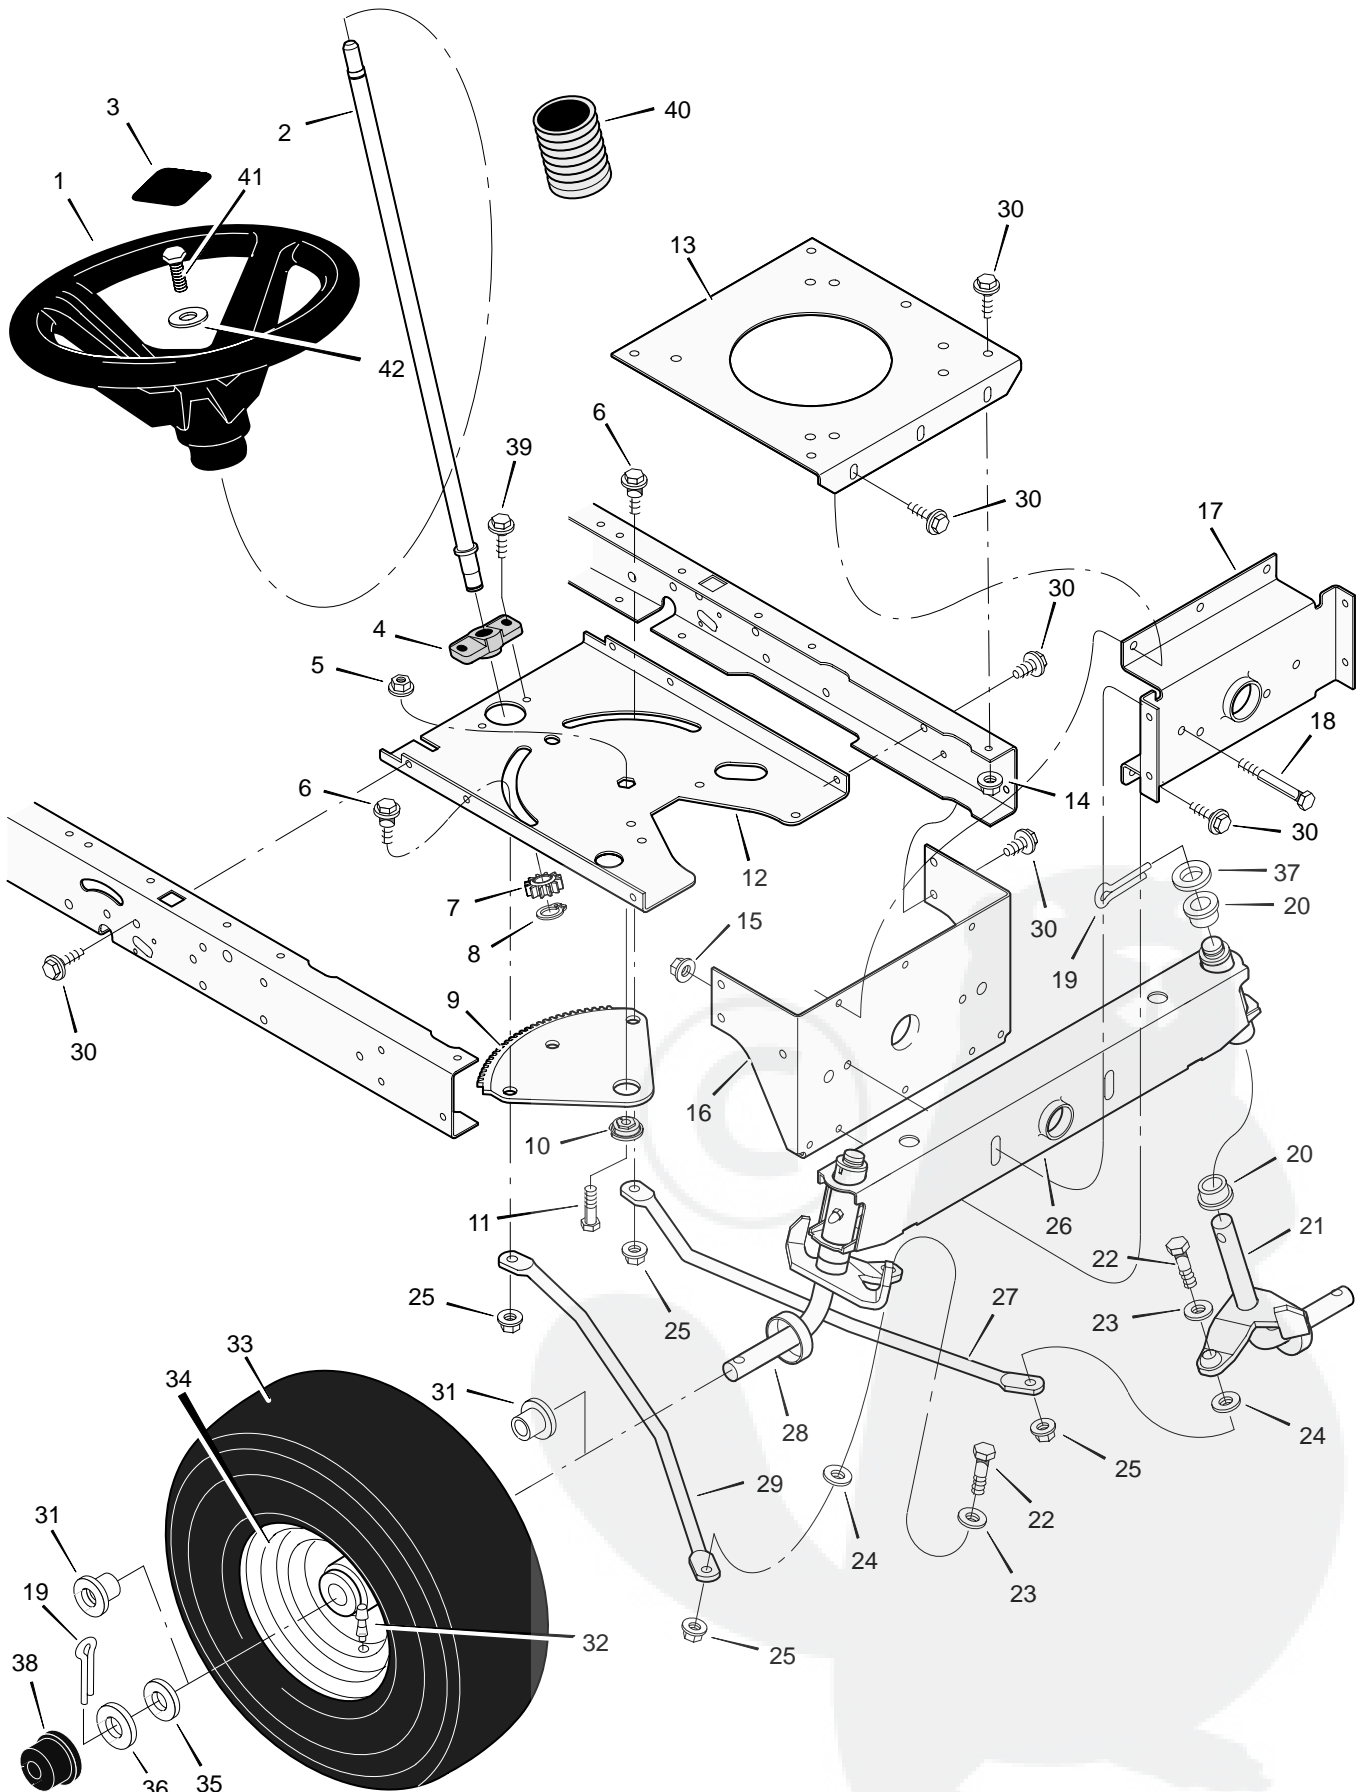

MODEL 385014x98A

REPAIR PARTS STEERING

MODEL 385014x98A

REPAIR PARTS STEERING

Key No.	Description	Part No.	Key No.	Description	Part No.
1	Wheel, Steering	095336	23	Washer	17x104
2	Post, Steering	690625	24	Washer	017x53 Z
3	Insert, Steering Wheel	095338	25	Nut, Flange	015x84
4	Bearing	094124	26	Axle Assembly	7601037
5	Nut, Flange	15x111	27	Drag Link, Left	095329E701
6	Bolt, Shoulder	009x57	28	Spindle Assembly, Right	094575E701
7	Gear, Pinion	690183	29	Drag Link, Right	095328E701
8	Ring, Snap	011x25	30	Screw	26x249
9	Gear, Sector	094121	31	Bearing, Wheel	091334
10	Bearing	094123	32	Stem, Valve	024373
11	Bolt	001x84	33	Tire *	
12	Plate, Steering	1001121E701	—	Tube	407046
13	Plate, Engine	094006E700	34	Wheel and Tire Assembly	094578-601
14	Nut, Flange	015x88	35	Washer	17x195
15	Nut, Flange	15x118	36	Washer	17x113
16	Bracket, Hanger	1001270E701	37	Washer	017x83
17	Axle, Hanger	094007E701	38	Hub Cap	094618
18	Bolt	01x146	39	Screw	26x267
19	Pin, Cotter	030x49	40	Bellows	092059
20	Bearing	690150	41	Bolt	0025x3
21	Spindle Assembly, Left	094576E701	42	Washer	17x146
22	Bolt	01x111			

* When you order a tire, make sure to give the brand name of the tire so that the tread pattern on the tire will match.