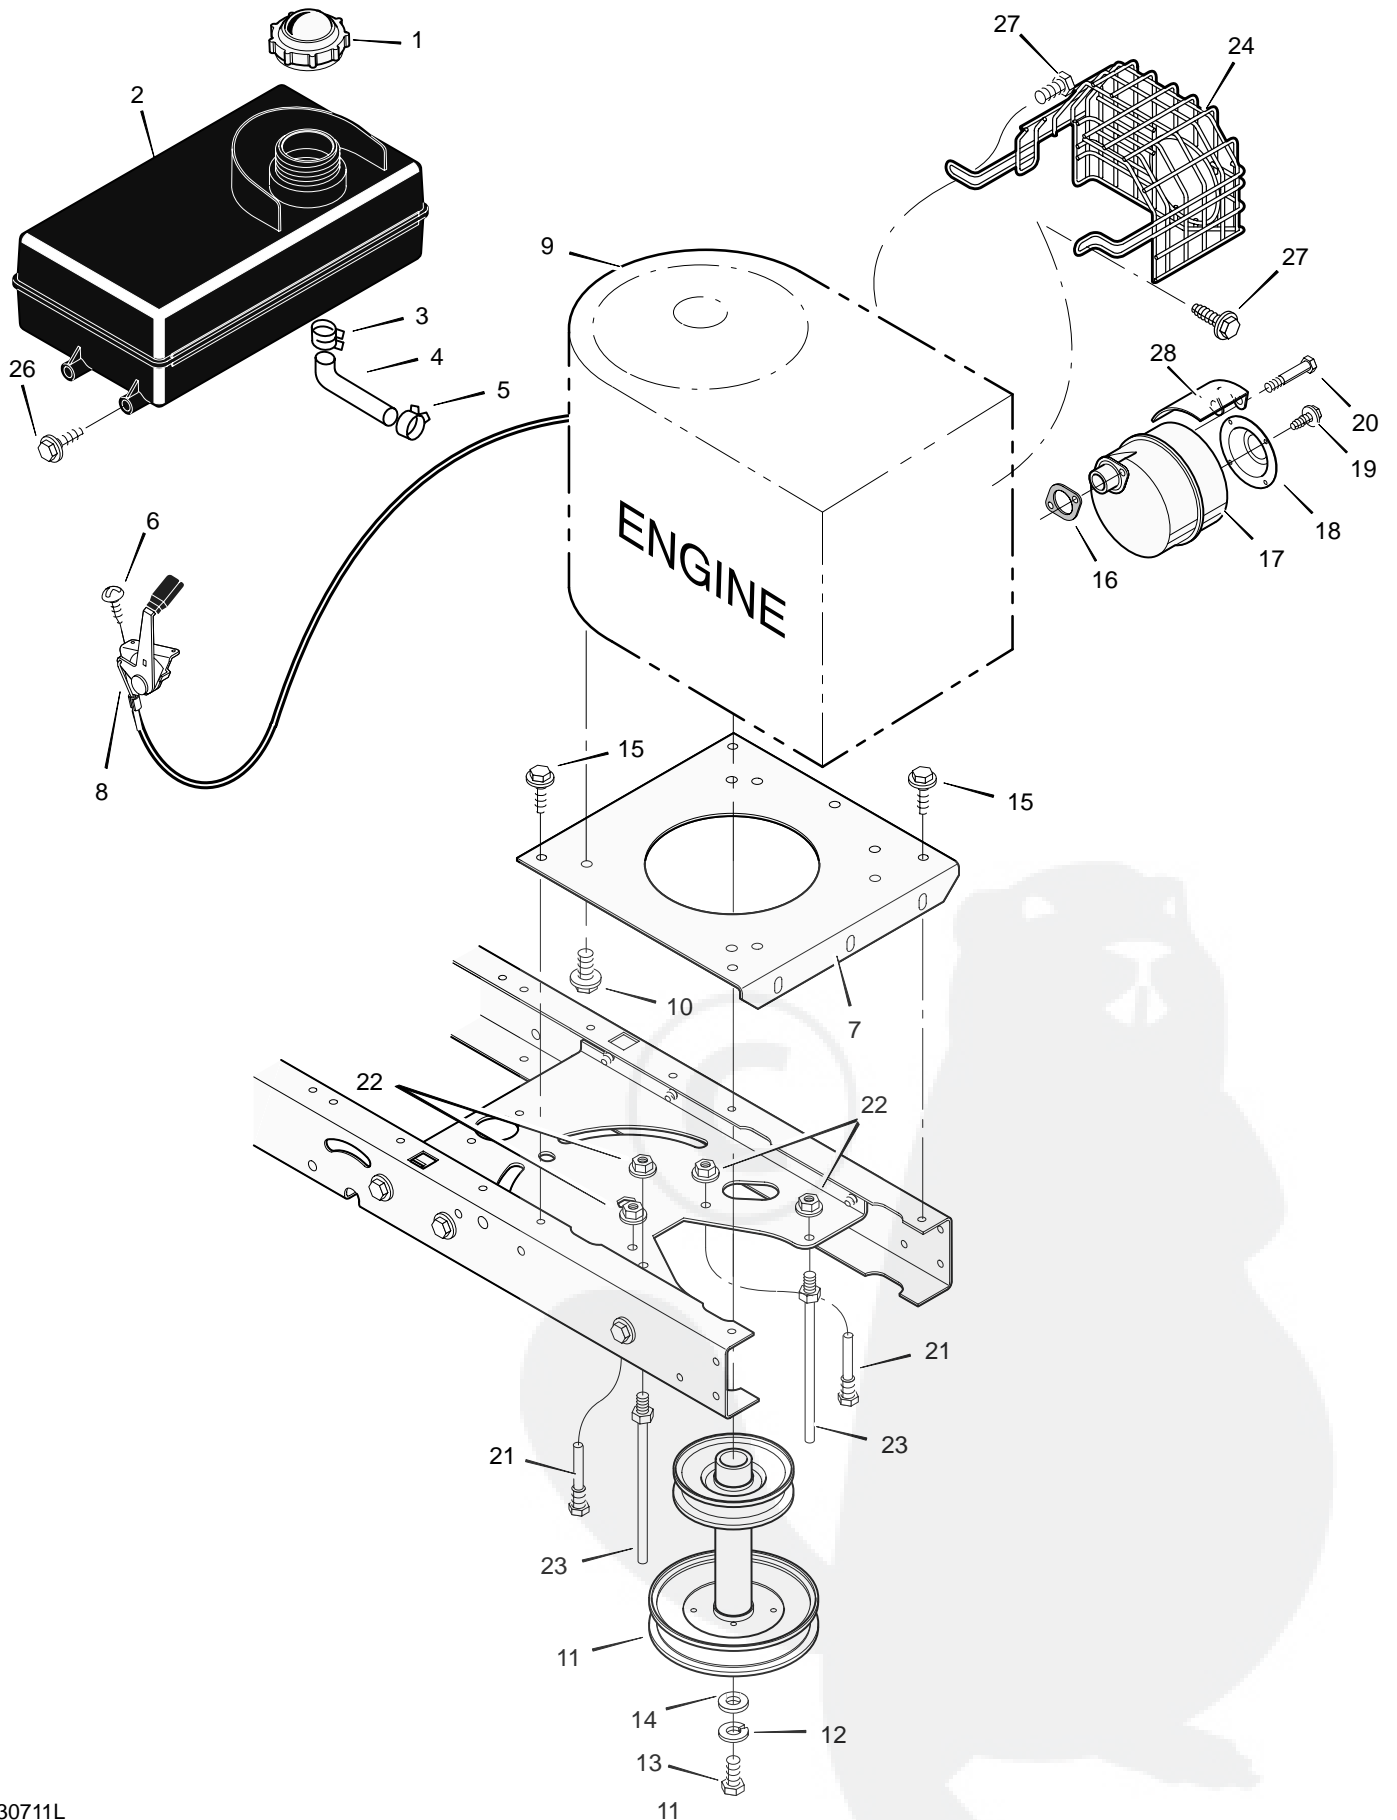

MODEL 385014x98A

REPAIR PARTS MOWER HOUSING

Key No.	Description	Part No.	Key No.	Description	Part No.
1	Pulley, Jackshaft	092852	29	Spring	166x42
2	Nut, Hex	15x140	30	Bracket, Right Suspension	094052E701
3	Belt, Mower Drive	037x86	31	Plate	091770E700
4	Pulley, Idler	690387	32	Nut, Flange	015x88
5	Nut, Flange	015x84	33	Bolt, Carriage	002x53
6	Spacer, Pulley	1001197	34	Mandrell (includes Key No.6)	1001200
8	Link, Lift	690212E701	35	Bracket, Suspension	690539E701
9	Pad, Friction	094137	36	Adapter, Blade	690411
10	Bolt, Shoulder	009x52	37	Blade	1001427E701
11	Bracket, Suspension	094055E701	38	Washer	17x166
12	Pad Assembly, Left Brake	094049E701	39	Washer	17x165
13	Knob	094068	40	Nut	15x100
14	Bolt, Shoulder	009x51	41	Spring	166x4
15	Plate, Suspension	094128E700	42	Cap, Push On	028x23
16	Spring	166x43	43	Rod, Pivot	094957 Z
17	Nut, Flange	015x79	44	Deflector Assembly	094707
18	Bracket, Left Suspension	094054E700	45	Bracket, Deflector	094956E701
19	Pin, Hanger	095194	46	Bracket, Front Hanger	094062E700
20	Washer	017x91	47	Washer	017x45 Z
21	Pin, Cotter	0031x4	48	Guide, Belt	094781
22	Bolt	0025x7	50	Bracket, Support	094681E700
23	Cover, Pulley	094051E701	51	Screw	26x249
24	Bolt, Shoulder	009x39	52	Spring, Extension	165x118
25	Arm, Idler	1001499	53	Spacer	690369
26	Spring	166x41	54	Housing, Blade *	094061E700
27	Pad Assembly, Right Brake	094047E701	55	Nut, Flange	015x98
28	Bracket Assembly, Brake	094059E700	1-55	Complete Mower Housing Assembly	776000

* Includes Key No. 17, 18, 30, 31, 32, 33, 45, 46, 47 and 51.

MODEL 385014x98A

REPAIR PARTS ENGINE MOUNT