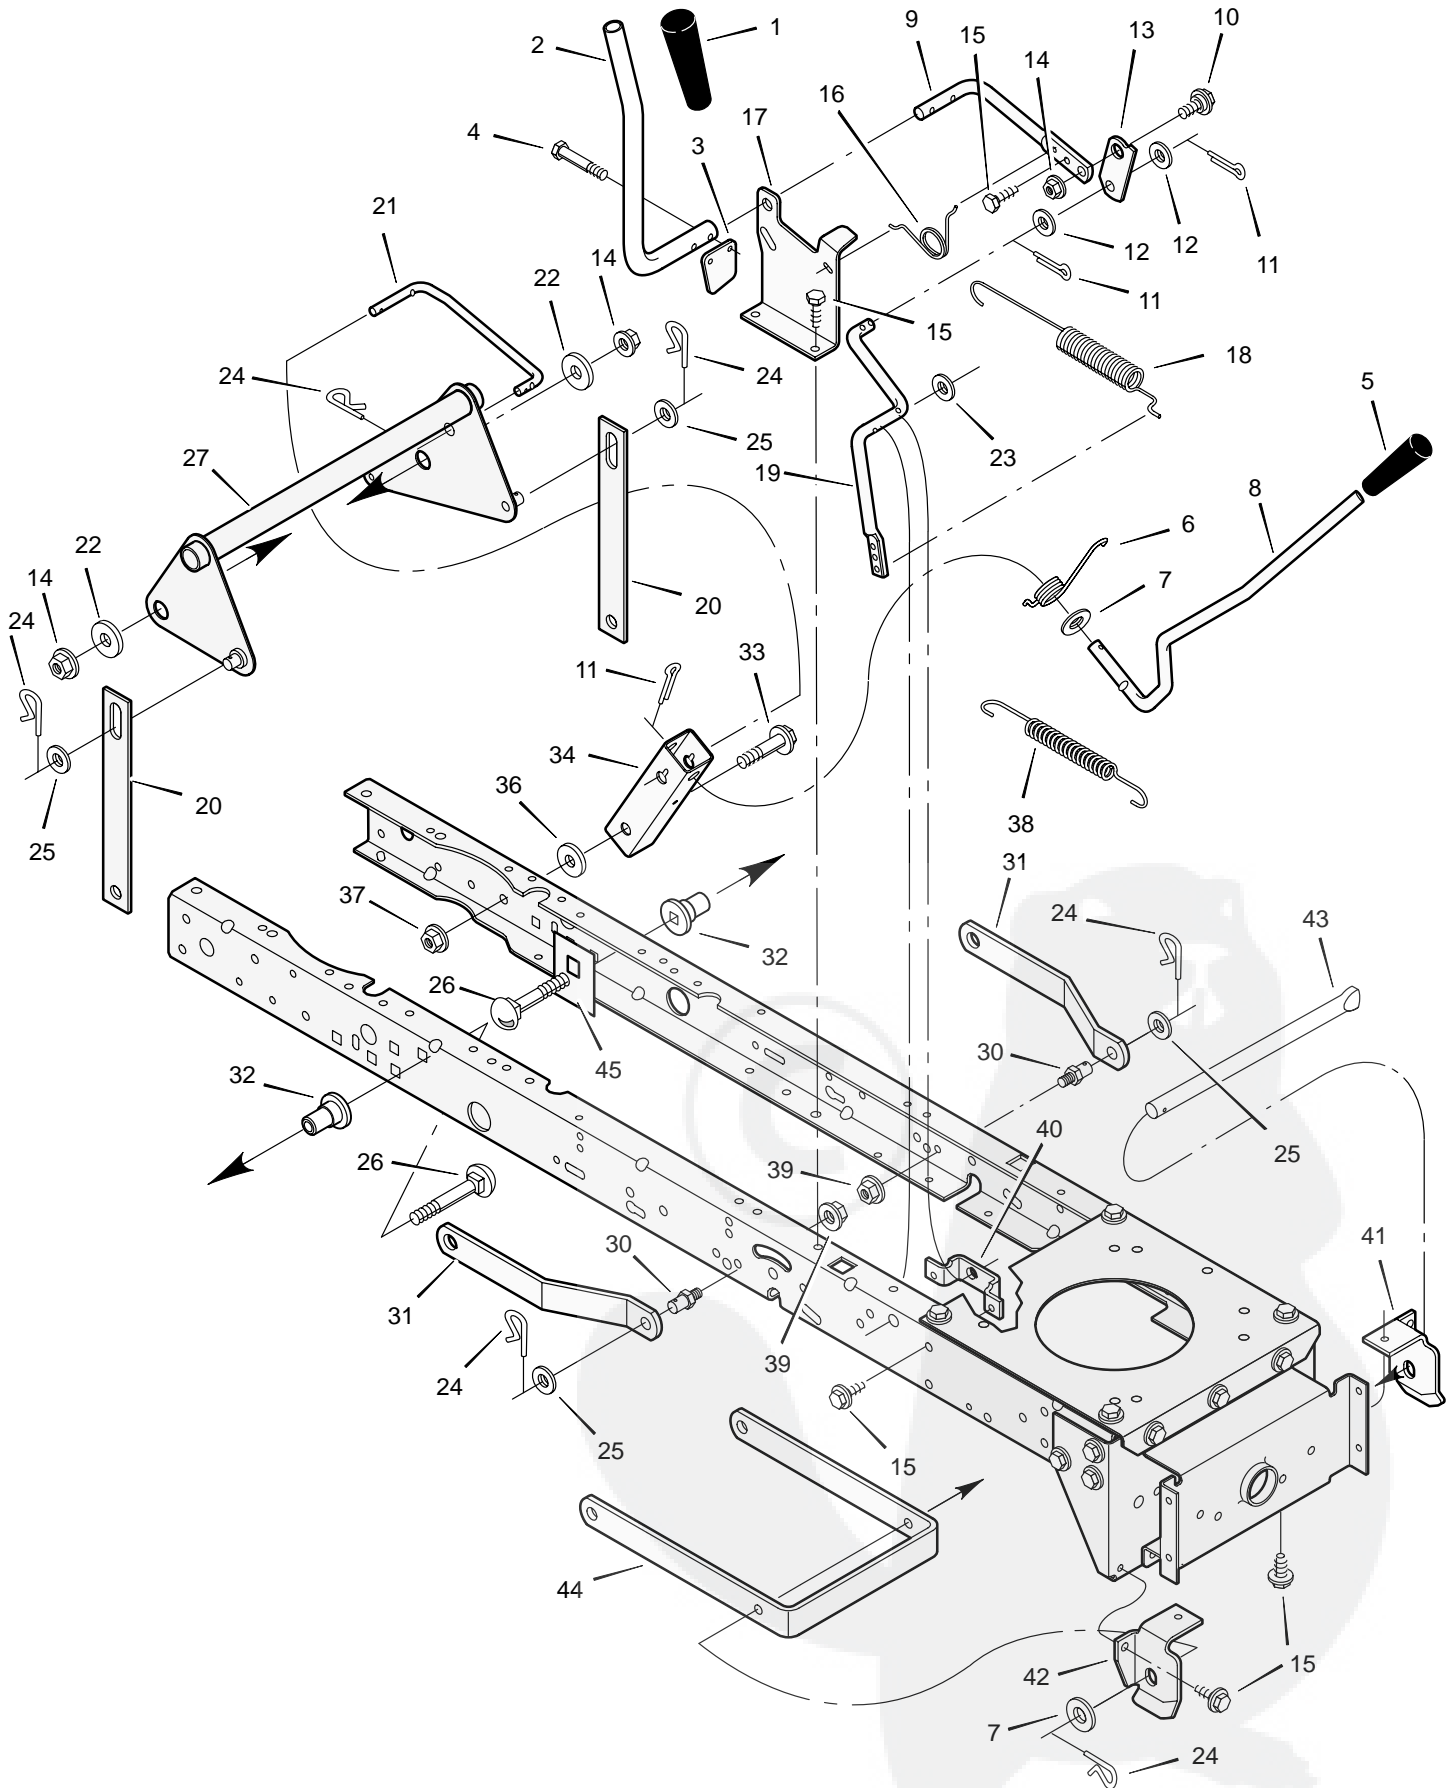

MODEL 385014x98A

REPAIR PARTS MOWER HOUSING SUSPENSION

MODEL 385014x98A

REPAIR PARTS MOWER HOUSING SUSPENSION

Key No.	Description	Part No.	Key No.	Description	Part No.
1	Grip	092698	22	Washer	17x168
2	Handle, PTO	094157 Z	23	Washer	017x57
3	Pad, Switch	094022 Z	24	Pin, Hair	0031x4
4	Bolt	0025x3	25	Washer	017x91
5	Grip	092697	26	Bolt, Carriage	002x85
6	Spring	166x40	27	Lever Assembly, Lift	1001111E700
7	Washer	17x103	30	Pin	094067
8	Handle, Lift	690533	31	Bracket, Rear Suspension	094055E701
9	Lever, PTO	094017 Z	32	Spacer, Lifter	690151
10	Bolt, Shoulder	009x39	33	Bolt, Shoulder	009x53
11	Pin, Cotter	030x20	34	Bracket, Pivot	094015E700
12	Washer	017x57	36	Washer	17x191
13	Link, PTO	094004 Z	37	Nut, Flange	015x84
14	Nut, Flange	015x84	38	Spring	165x131
15	Screw	26x249	39	Nut, Flange	015x68
16	Spring	166x39	40	Bracket, PTO	094005E701
17	Bracket, PTO	094018E701	41	Hanger, Left Deck	094027E701
18	Spring	165x118	42	Hanger, Right Deck	094026E700
19	Crank, PTO	690394E701	43	Rod, Hanger	094158 Z
20	Link, Lift	690212E701	44	Bracket, Suspension	690539E701
21	Link, Lift Handle	690122 Z	45	Plate, Stiffening	1001098E701