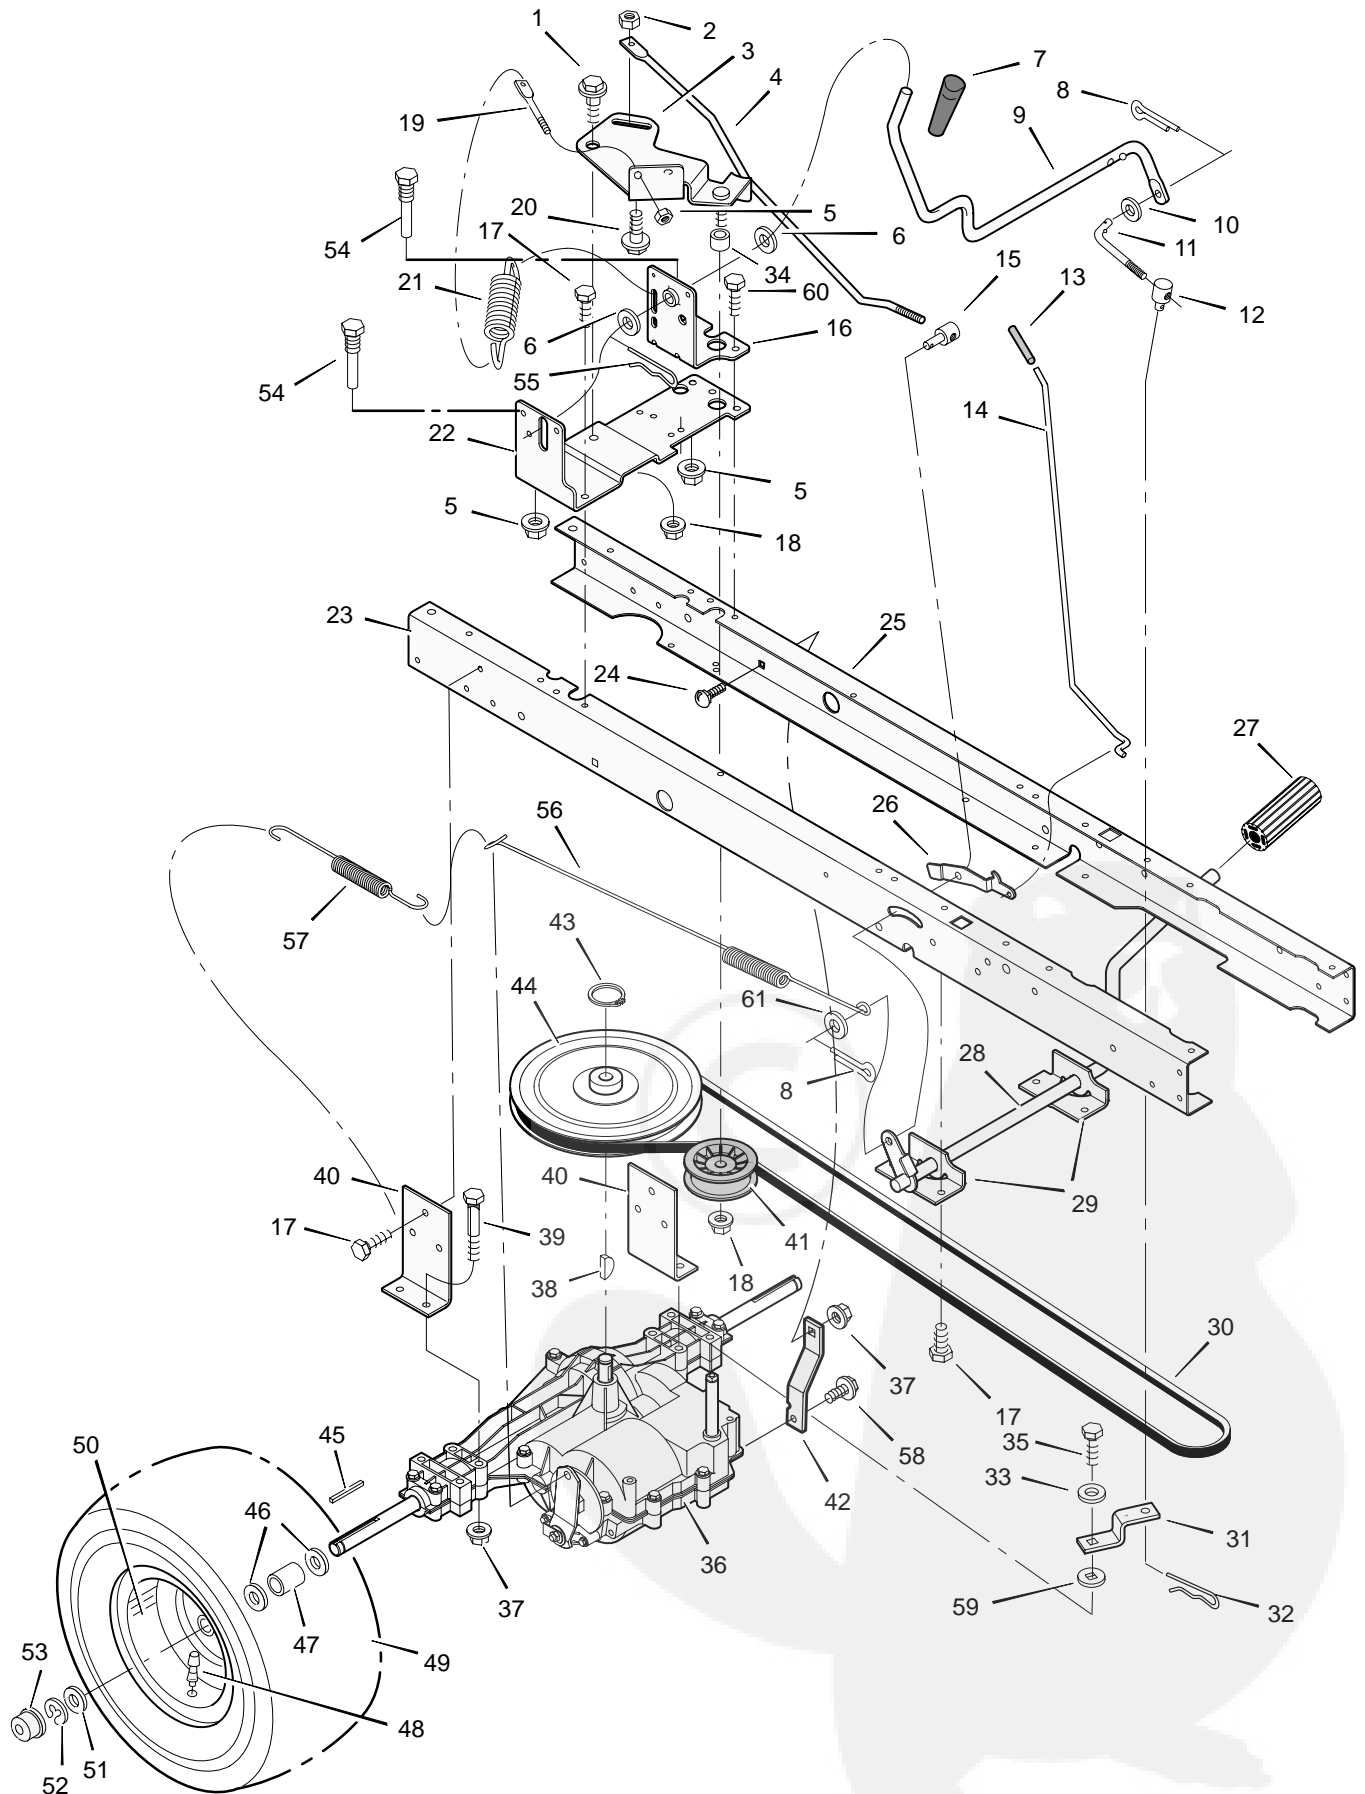

MODEL 385014x98A

REPAIR PARTS MOTION DRIVE

MODEL 385014x98A

REPAIR PARTS MOTION DRIVE

Key No.	Description	Part No.	Key No.	Description	Part No.
1	Bolt, Shoulder	009x39	32	Pin, Hair	0031x6
2	Nut, Hex	015x89	33	Washer	017x38
3	Arm, Idler	690273E700	35	Bolt	06x105
4	Rod, Clutch	094041 Z	36	Transaxle **	—
5	Nut	015x79	37	Nut	015x88
6	Washer	17x102	38	Key, Woodruff	020697
7	Grip	092697	39	Bolt	01x155
8	Pin, Cotter	030x20	40	Bracket, Transaxle	094008E701
9	Lever, Shift	094043 Z	41	Pulley	690409
10	Washer	017x47	42	Bracket, Transaxle Support	094433E700
11	Link, Shift	094044 Z	43	Ring Retainer	0011x7
12	Nut, Adjuster	021920	44	Pulley, Drive	095094
13	Grip	091079	45	Key, Square	021553
14	Rod, Parking Brake	1001245 Z	46	Washer	17x160
15	Nut, Adjuster	094815	47	Spacer, Transaxle	690554 Z
16	Bracket, Shift Pivot	1001303 Z	48	Stem, Valve	024373
17	Screw	26x249	49	Tire *	091923
18	Nut	015x84	—	Tube	407049
19	Mount, Stud Spring	094042 Z	50	Wheel & Tire Assembly	92288-601
20	Bolt, Shoulder	009x54	51	Washer	17x195
21	Spring, Extension	165x116	52	E-Ring	0011x3
22	Bracket, Right Shifter	1001302E701	53	Hub Cap	094618
23	Frame, Right	1001268E701	54	Guide, Belt	093349
24	Bolt, Carriage	002x53	55	Pin, Hair	0031x4
25	Frame, Left	1001269E701	56	Spring, Extension	165x115
26	Latch, Parking Brake	094045 Z	57	Spring, Extension	165x92
27	Pedal	021544	58	Screw	26x216
28	Lever, Brake/Clutch	094038E700	59	Washer	17x148
29	Bracket, Pedal	1001117E701	60	Screw	26x267
30	Belt, Motion Drive	037x87	61	Washer	17x169
31	Yoke, Shift	094031 Z			

* When you order a tire, make sure to give the brand name of the tire so that the tread pattern on the tire will match.

** For information on Replacement Parts see the Central Parts Distributor in your area.