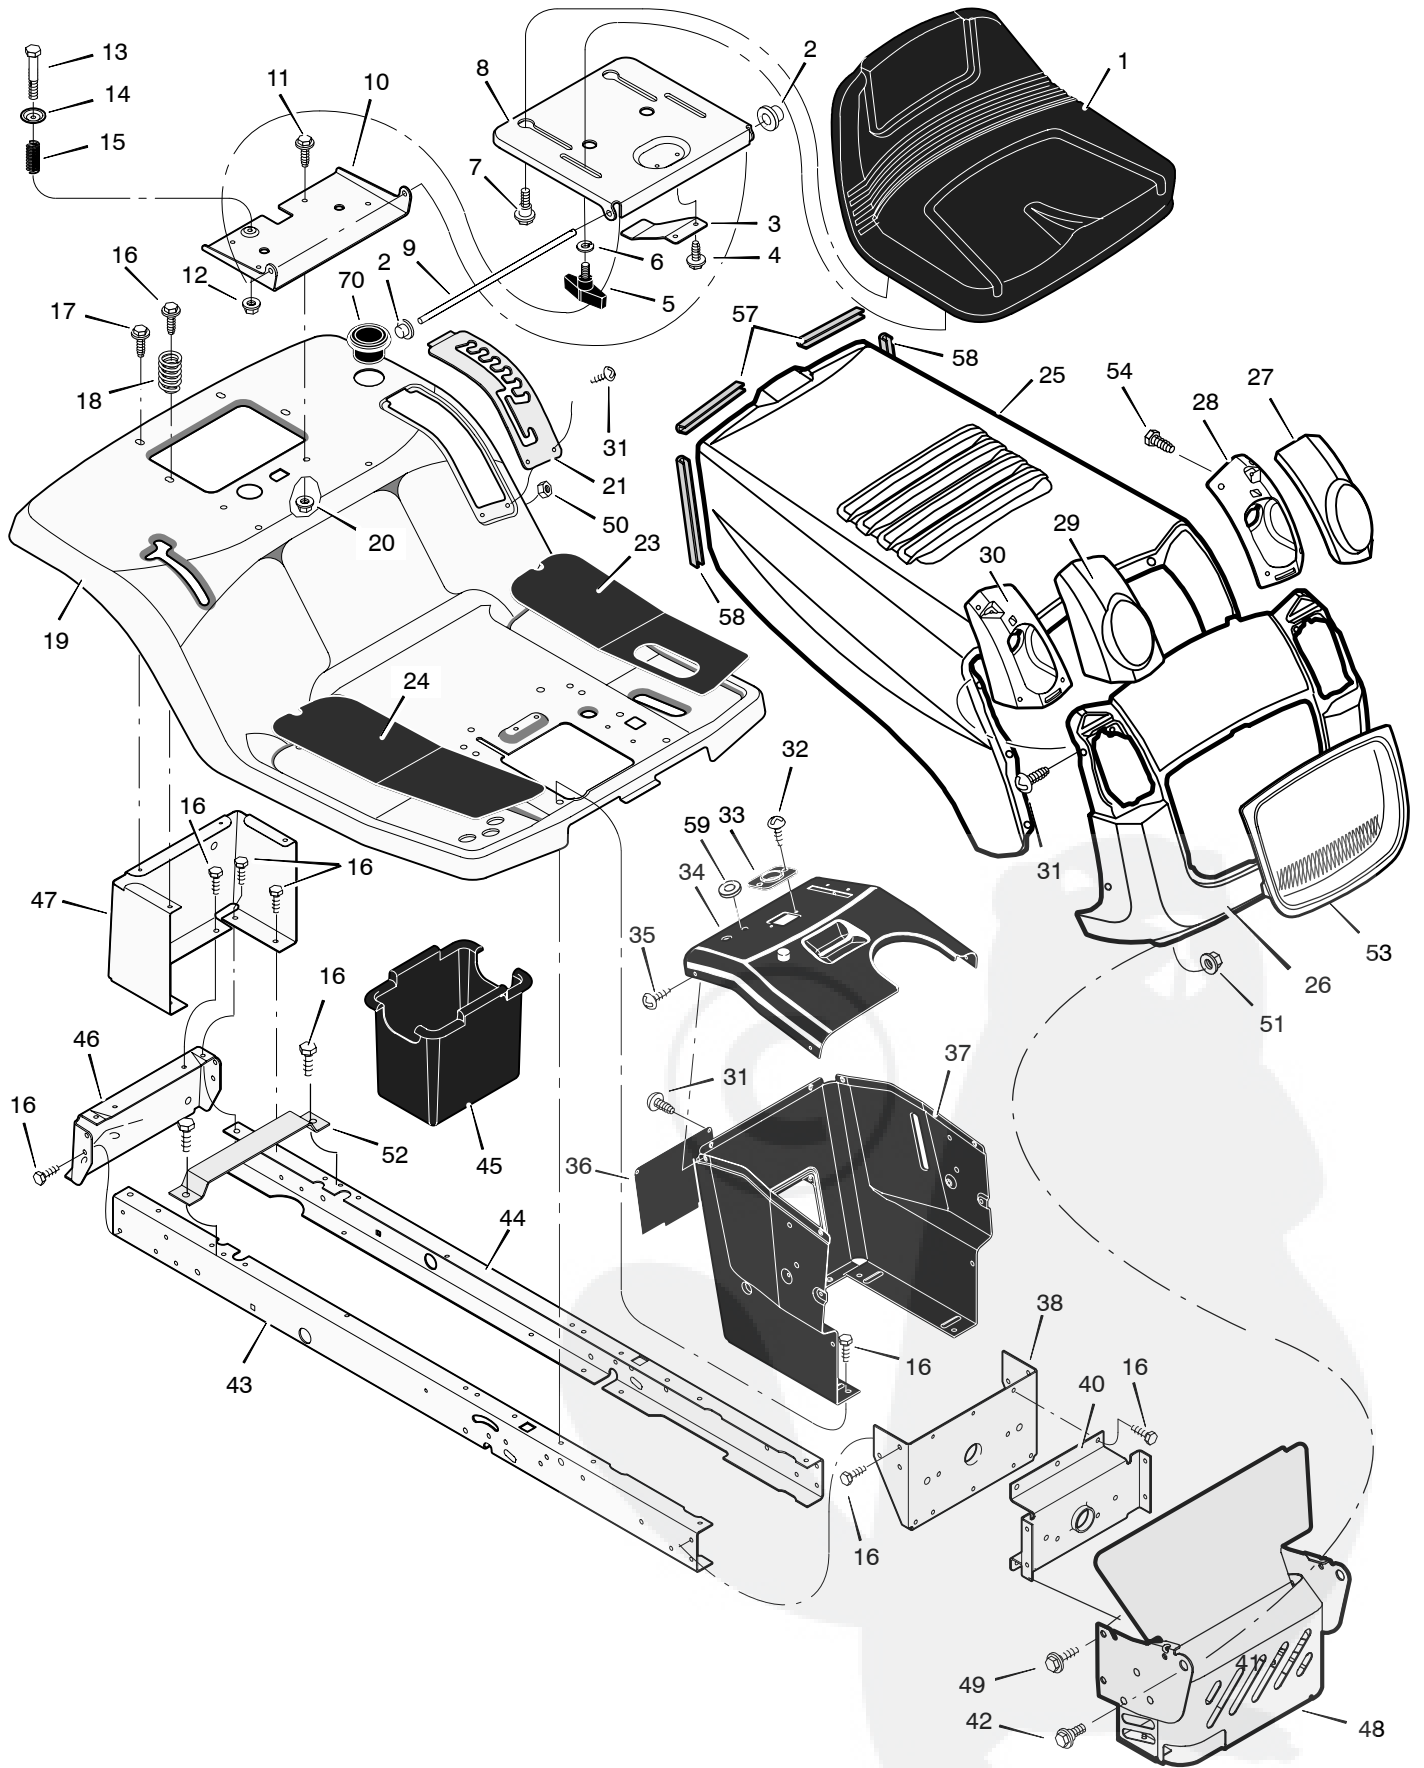

MODEL 385014x98B

REPAIR PARTS CHASSIS & HOOD

MODEL 385014x98B

REPAIR PARTS CHASSIS & HOOD

Key No.	Part No.	Description	Key No.	Part No.	Description
1	690566	Seat	30	1001543	Housing, Right Headlamp
2	028x23	Cap, Push On	31	26x270	Screw
3	094057	Spring	32	26x238	Screw
4	26x229	Screw	33	1001491	Bearing, Steering
5	1001054	Bolt, Wing	34	1001584E245	Dash
6	017x47	Washer	35	26x201	Screw
7	009x56	Bolt, Shoulder	36	093007E701	Panel, Access
8	094154E701	Support, Seat	37	095318E245	Support, Dash
9	094156 Z	Rod, Pivot	38	1001270E701	Bracket, Rear Hanger
10	1001648E700	Bracket, Pivot	40	094007E700	Axle, Hanger
11	001x45	Bolt	42	009x58	Bolt
12	015x89	Nut	43	1001928E701	Frame, Right
13	009x55	Bolt, Shoulder	44	1001927E701	Frame, Left
14	094155 Z	Washer	45	690424	Container, Battery
15	164x31	Spring	46	1001002E701	Plate, Hitch
16	26x249	Screw	47	690434E701	Panel, Rear
17	26x263	Screw	48	1001619-701	Shield, Heat
18	164x30	Spring	—	1001620-701	Guard, Heat Shield *
19	1001558E245	Deck, Seat	49	26x277	Screw
20	15x123	Nut	50	015x81	Nut
21	094829E701	Plate, Index	51	15x124	Nut
22	009x47	Screw	52	690482E701	Support, Battery
23	094999	Mat, Left	53	1001540	Insert, Grille
24	094998	Mat, Right	57	1001652	Trim, Hood (3.75")
25	1001538E245	Hood	58	1001653	Trim, Hood (6.5")
26	1001531E245	Grille	59	1001755	Grommet, Parking Brake
27	1001546	Lens, Left	70	1001542	Holder, Cup
28	1001544	Housing, Left Headlamp	—	690651	Bag Assembly, Parts
29	1001545	Lens, Right	—	F-040756L	Instruction Book & Parts List

* Not Illustrated