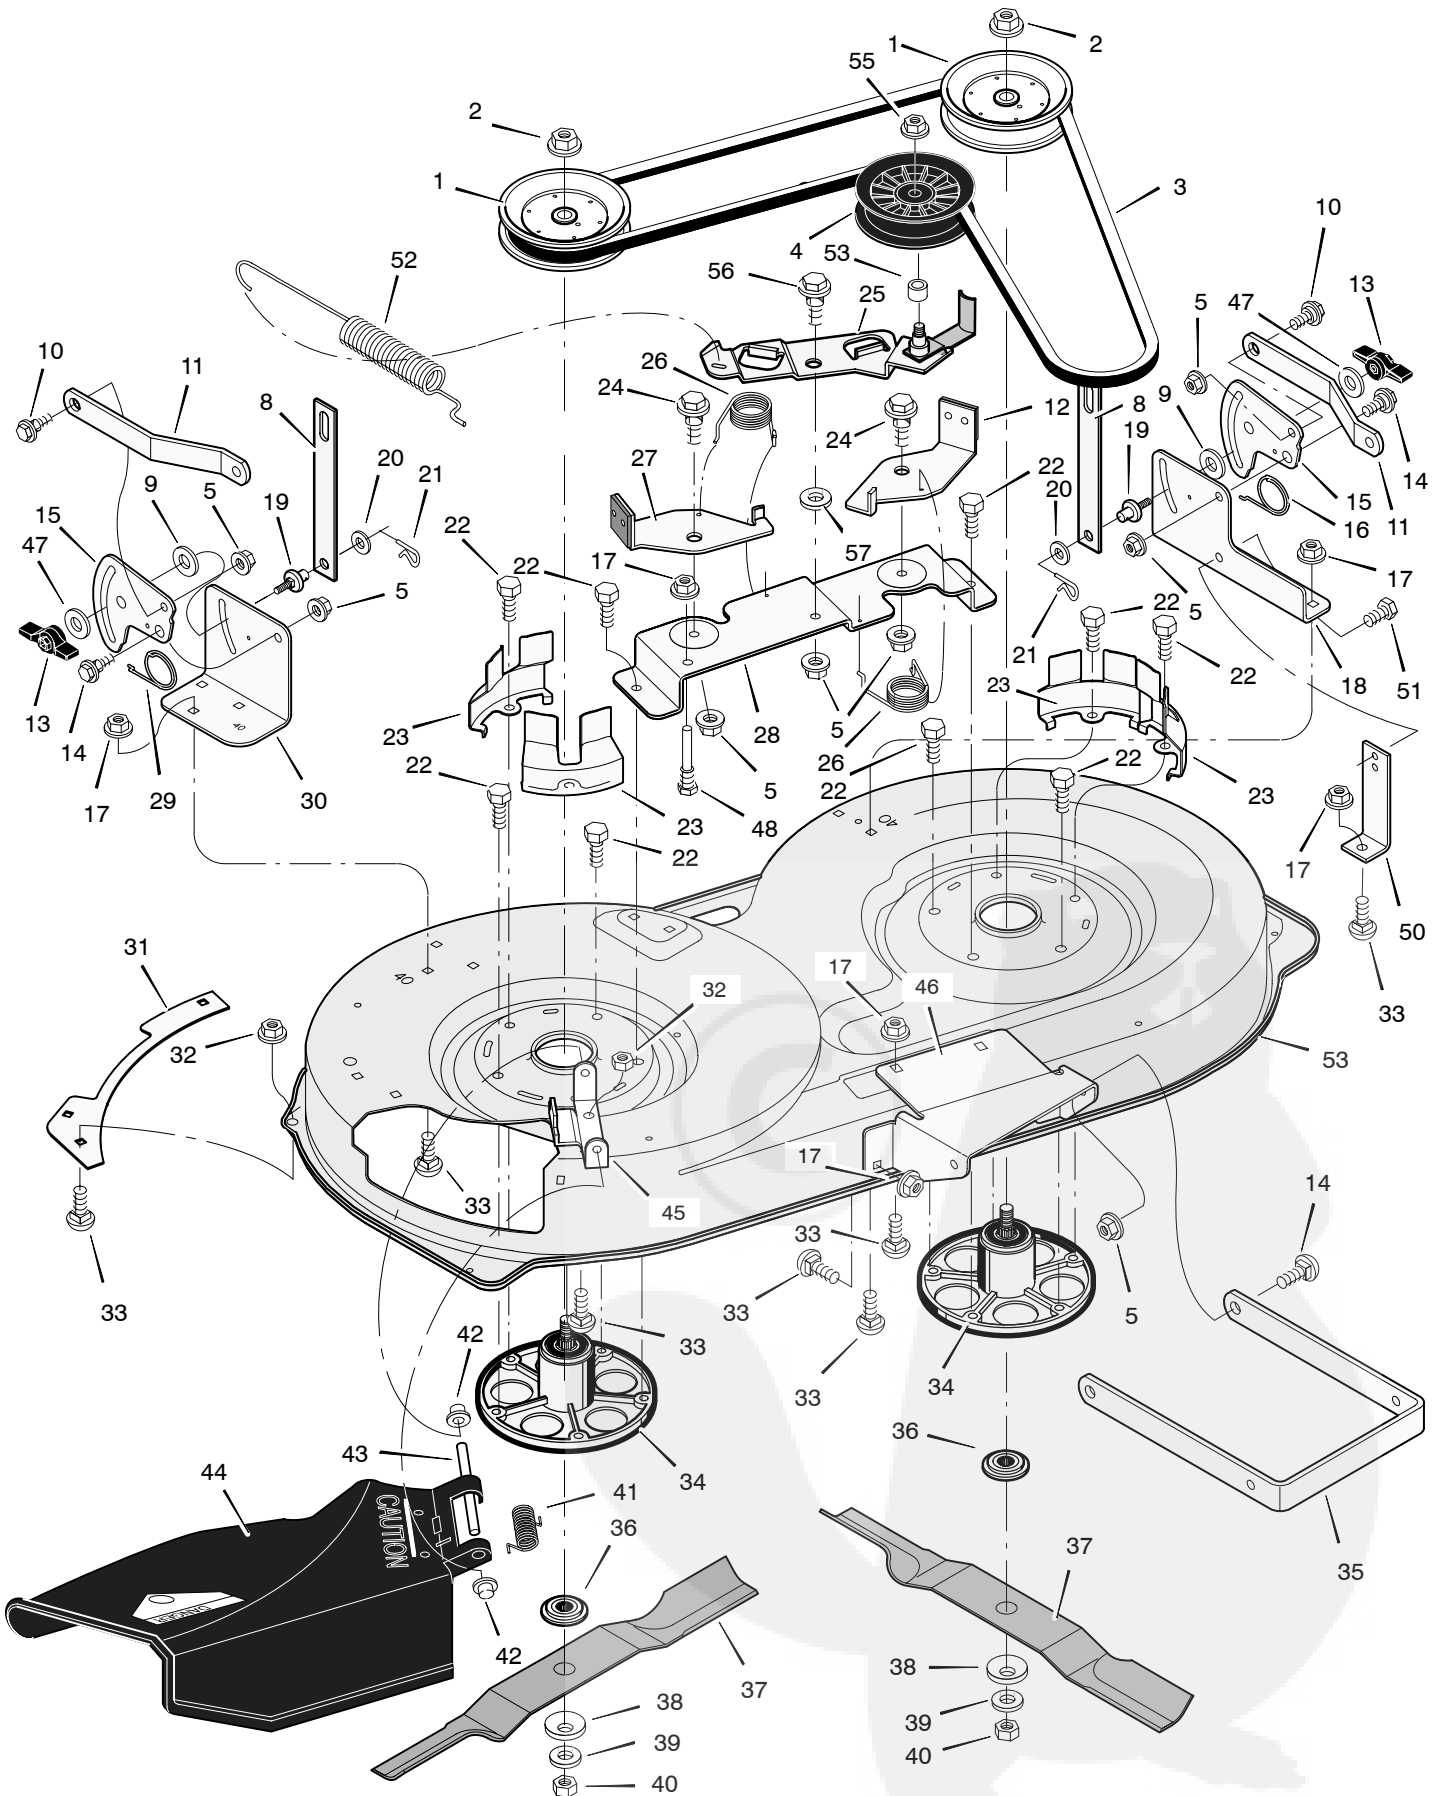

MODEL 385014x98B

REPAIR PARTS MOWER HOUSING

MODEL 385014x98B

REPAIR PARTS MOWER HOUSING

Key No.	Part No.	Description	Key No.	Part No.	Description
1	092852	Pulley, Jackshaft	31	091770E700	Plate
2	15x140	Nut, Hex	32	015x88	Nut, Flange
3	037x86	Belt, Mower Drive	33	002x53	Bolt, Carriage
4	690387	Pulley, Idler	34	1001200	Mandrell (Includes Key No.6)
5	015x84	Nut, Flange	35	690539E701	Bracket, Suspension
8	690212E701	Link, Lift	36	690411	Adapter, Blade
9	094137	Pad, Friction	37	1001427E701	Blade
10	009x52	Bolt, Shoulder	38	17x166	Washer
11	094055E701	Bracket, Suspension	39	17x165	Washer
12	094049E701	Pad Assembly, Left Brake	40	15x100	Nut
13	094068	Knob	41	0166x4	Spring
14	009x51	Bolt, Shoulder	42	028x23	Cap, Push On
15	094128E700	Plate, Suspension	43	094957 Z	Rod, Pivot
16	166x43	Spring	44	094707	Deflector Assembly
17	015x79	Nut, Flange	45	094956E701	Bracket, Deflector
18	094054E700	Bracket, Left Suspension	46	094062E700	Bracket, Front Hanger
19	095194	Pin, Hanger	47	017x45	Washer
20	017x91	Washer	48	094781	Guide, Belt
21	0031x4	Pin, Cotter	50	094681E700	Bracket, Support
22	0025x7	Bolt	51	26x249	Screw
23	094051E701	Cover, Pulley	52	165x118	Spring, Extension
24	009x39	Bolt, Shoulder	53	690369	Spacer
25	1001499	Arm, Idler	54	094060E700	Housing – Export Blade *
26	166x41	Spring	55	015x98	Nut, Flange
27	094047E701	Pad Assembly, Right Brake	56	009x75	Bolt, Shoulder
28	094059E700	Bracket Assembly, Brake	57	17x174 Z	Washer
29	166x42	Spring	1–57	776000	Complete Mower Housing Assembly
30	094052E701	Bracket, Right Suspension			

* Includes Key No. 17, 18, 30, 31, 32, 33, 45, 46, 47 and 51.