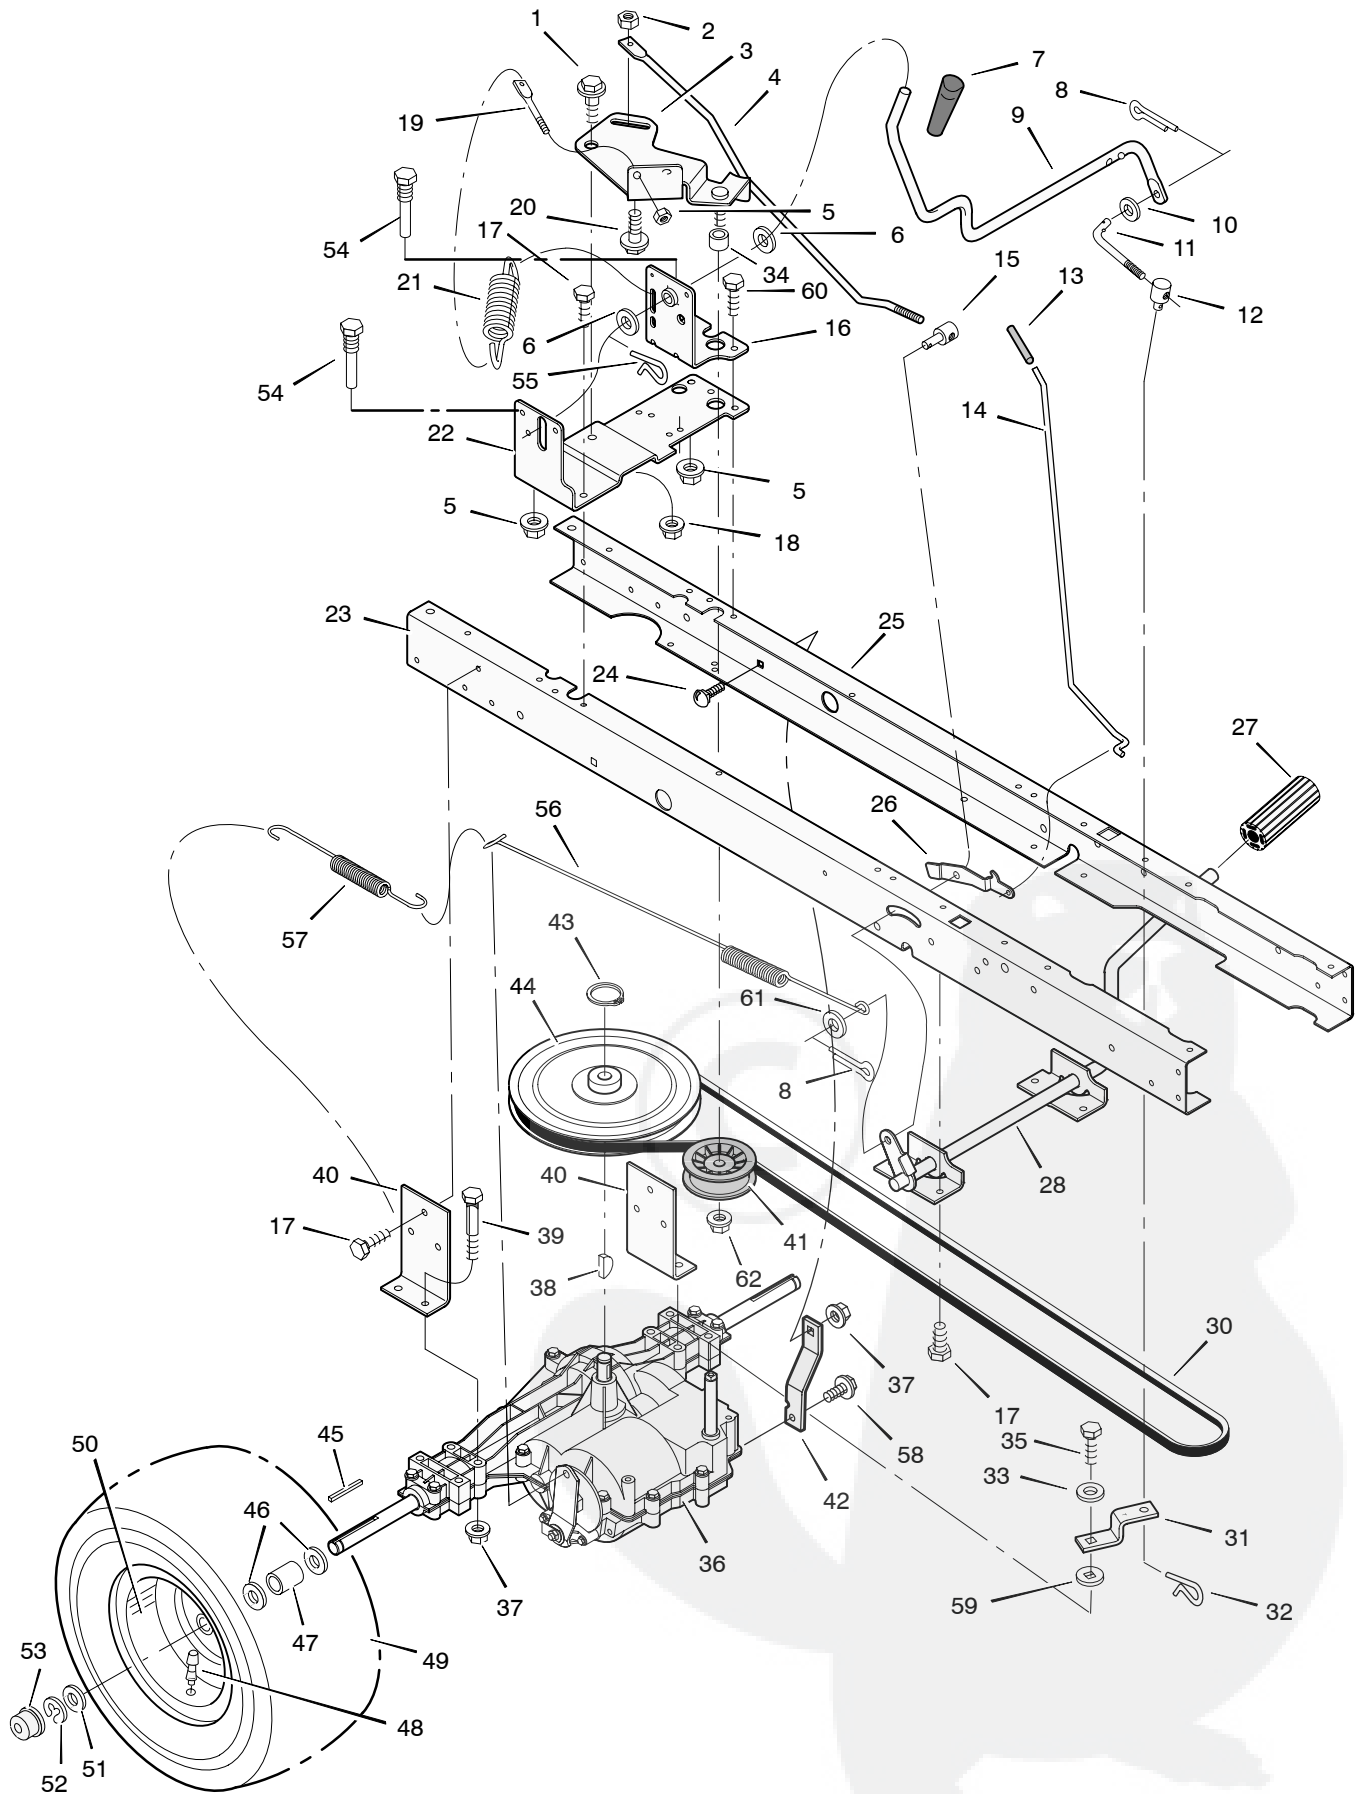

MODEL 385014x98B

REPAIR PARTS MOTION DRIVE

MODEL 385014x98B

REPAIR PARTS MOTION DRIVE

Key No.	Part No.	Description	Key No.	Part No.	Description
1	009x39	Bolt, Shoulder	33	017x38	Washer
2	015x89	Nut, Hex	34	690369	Spacer
3	690273E700	Arm, Idler	35	06x105	Bolt
4	094041 Z	Rod, Clutch	36	— † —	Transaxle
5	015x79	Nut	37	015x88	Nut
6	17x102	Washer	38	020697	Key, Woodruff
7	092697	Grip	39	01x155	Bolt
8	030x20	Pin, Cotter	40	094008E701	Bracket, Transaxle
9	094043 Z	Lever, Shift	41	690409	Pulley
10	017x47	Washer	42	094433	Bracket, Transaxle Support
11	094044 Z	Link, Shift	43	0011x7	Ring, Snap
12	021920 Z	Nut, Adjuster	44	095094	Pulley, Drive
13	091079	Grip	45	021553	Key, Square
14	1001245 Z	Rod, Parking Brake	46	17x160	Washer
15	094815 Z	Nut, Adjuster	47	690554 Z	Spacer, Transaxle
16	1001303 Z	Bracket, Shift Pivot	48	024373	Stem, Valve
17	26x249	Screw	49	091923	Tire *
18	015x84	Nut	—	407049	Tube
19	094042 Z	Mount, Stud Spring	50	092288-601	Wheel & Tire Assembly
20	009x54	Bolt, Shoulder	51	17x195	Washer
21	165x116	Spring, Extension	52	0011x3	E-Ring
22	1001302E701	Bracket, Right Shifter	53	094618	Hub Cap
23	1001928E701	Frame, Right	54	093349	Guide, Belt
24	002x53	Bolt, Carriage	55	0031x4	Pin, Hair
25	1001927E701	Frame, Left	56	165x115	Spring, Extension
26	094045 Z	Latch, Parking Brake	57	165x92	Spring, Extension
27	021544	Pedal	58	26x216	Screw
28	094038E700	Lever, Brake/Clutch	59	17x148	Washer
30	037x87	Belt, Motion Drive	60	26x267	Screw
31	094031 Z	Yoke, Shift	61	17x169	Washer
32	0031x6	Pin, Hair	62	015x98	Nut

* When you order a tire, make sure to give the brand name of the tire so that the tread pattern on the tire will match.

† For Replacement Parts see the Transaxle manufacturer.