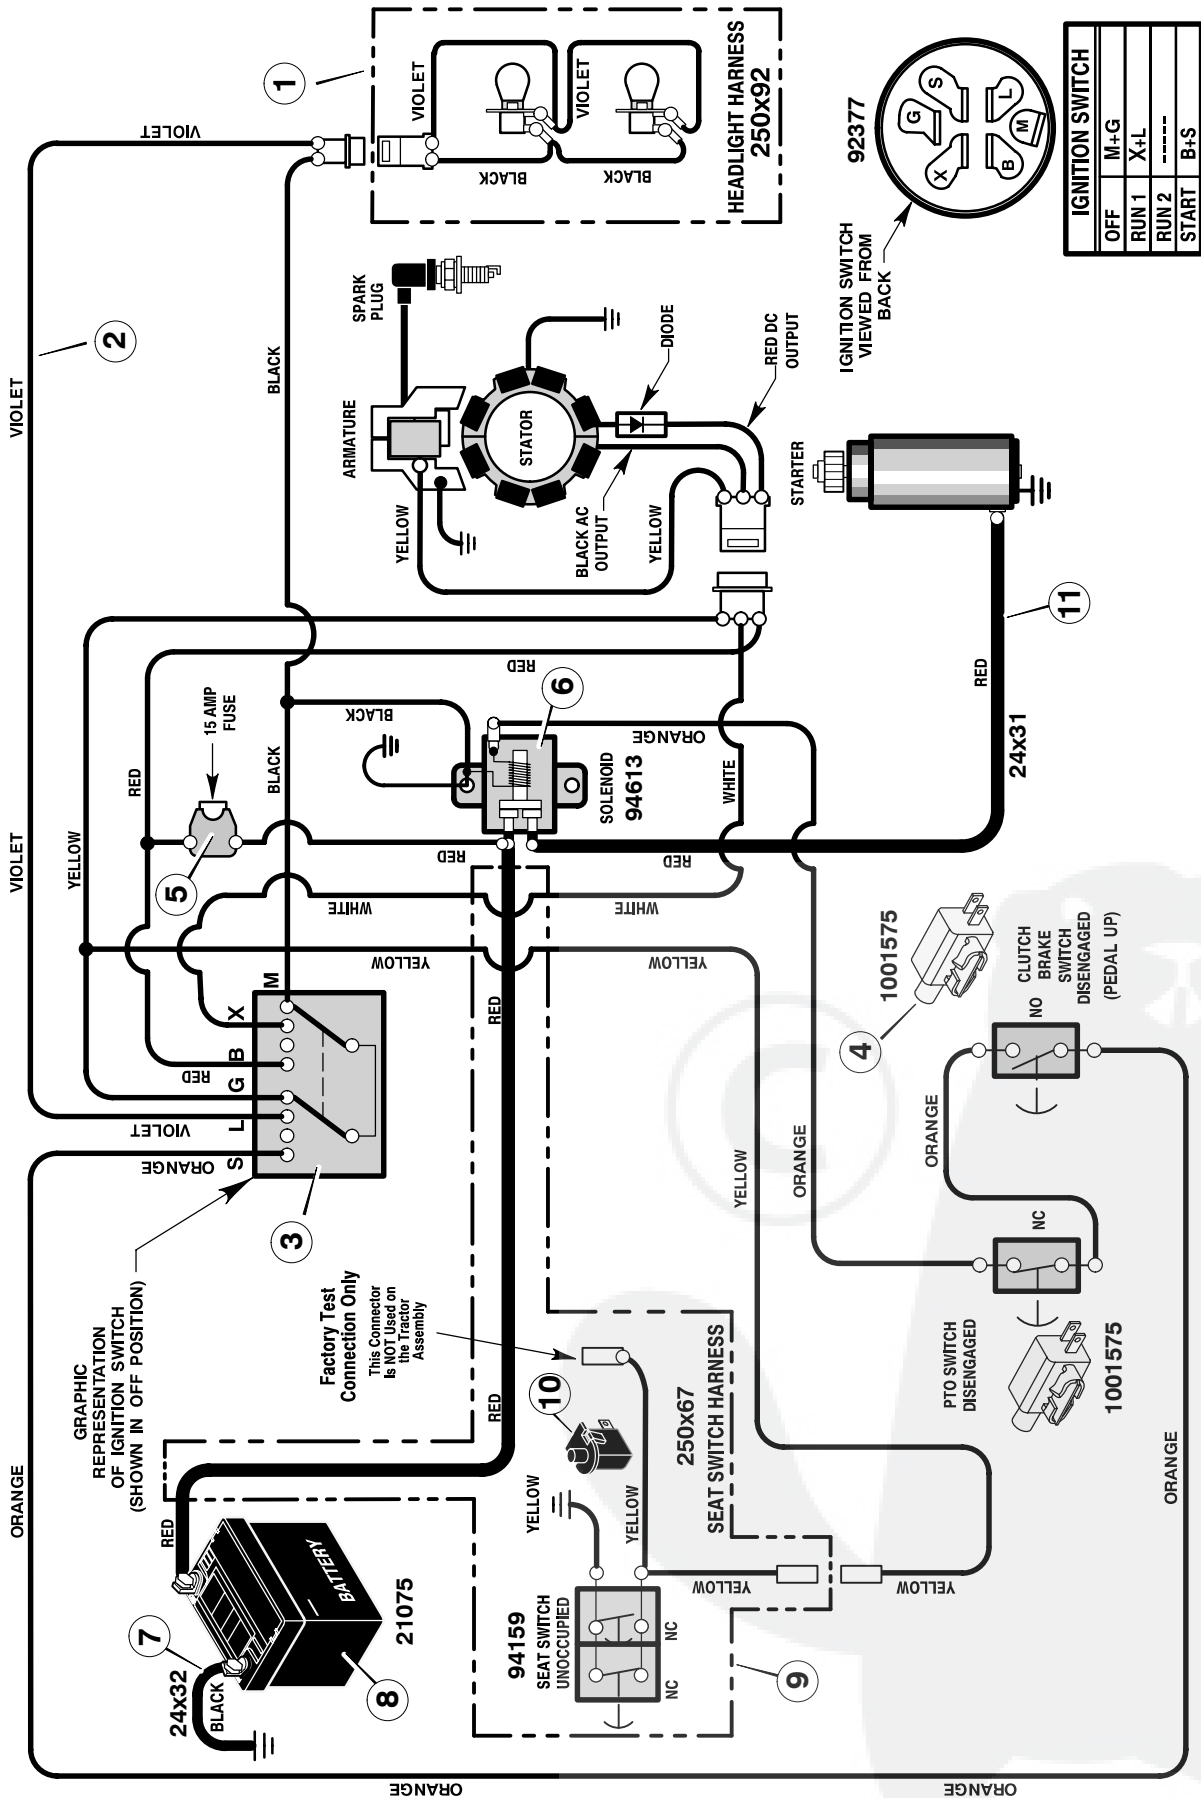

* Includes Key No. 17, 18, 30, 31, 32, 33, 45, 46, 47 and 51.

MODEL 385014x98B

REPAIR PARTS ENGINE MOUNT

MODEL 385014x98B

REPAIR PARTS ENGINE MOUNT

Key No.	Description	Part No.	Key No.	Description	Part No.
1	Fuel Cap **	092317	17	Bracket, Muffler	690538E701
2	Fuel Tank	690280	18	Screw	26x277
3	Hose Clamp **	095197	19	Bracket, Muffler Mount	690537E701
4	Fuel Line (Must cut to length) **	7601033	20	Screw	026x263
5	Hose Clamp **	095197	21	Guide, Belt	094384
6	Screw	26x201	22	Nut, Flange	015x79 Z
7	Plate, Engine	094006E701	23	Guide, Belt	094066
8	Throttle Control	092371	24	Guard, Heat Shield	1001620-701
9	Engine, Briggs & Stratton	— * —	25	Exhaust Tube, Single	1001747
10	Bolt, Engine Mount	0025x7	30	Shield, Heat	1001619-701
11	Stack Pulley Assembly	690439 Z	31	Muffler	094654
12	Lockwasher	019x35	32	Gasket	091309
13	Bolt, Hex	01x140	33	Screw	06x103
14	Washer	17x170	34	Washer	018x15
15	Screw	26x249	35	Bolt, Washer Hex Head	06x104
16	Screw	26x229	36	Guard, Exhaust Pipe	1001880

* For information on Replacement Parts for this engine contact the manufacturer.

** These parts are included with Key No. 2

IGNITION SWITCH	
OFF	M+G
RUN 1	X+L
RUN 2	-----
START	B+S

MAIN HARNESS: 250X113
REAR HARNESS: 250X67
LIGHT HARNESS: 250X92