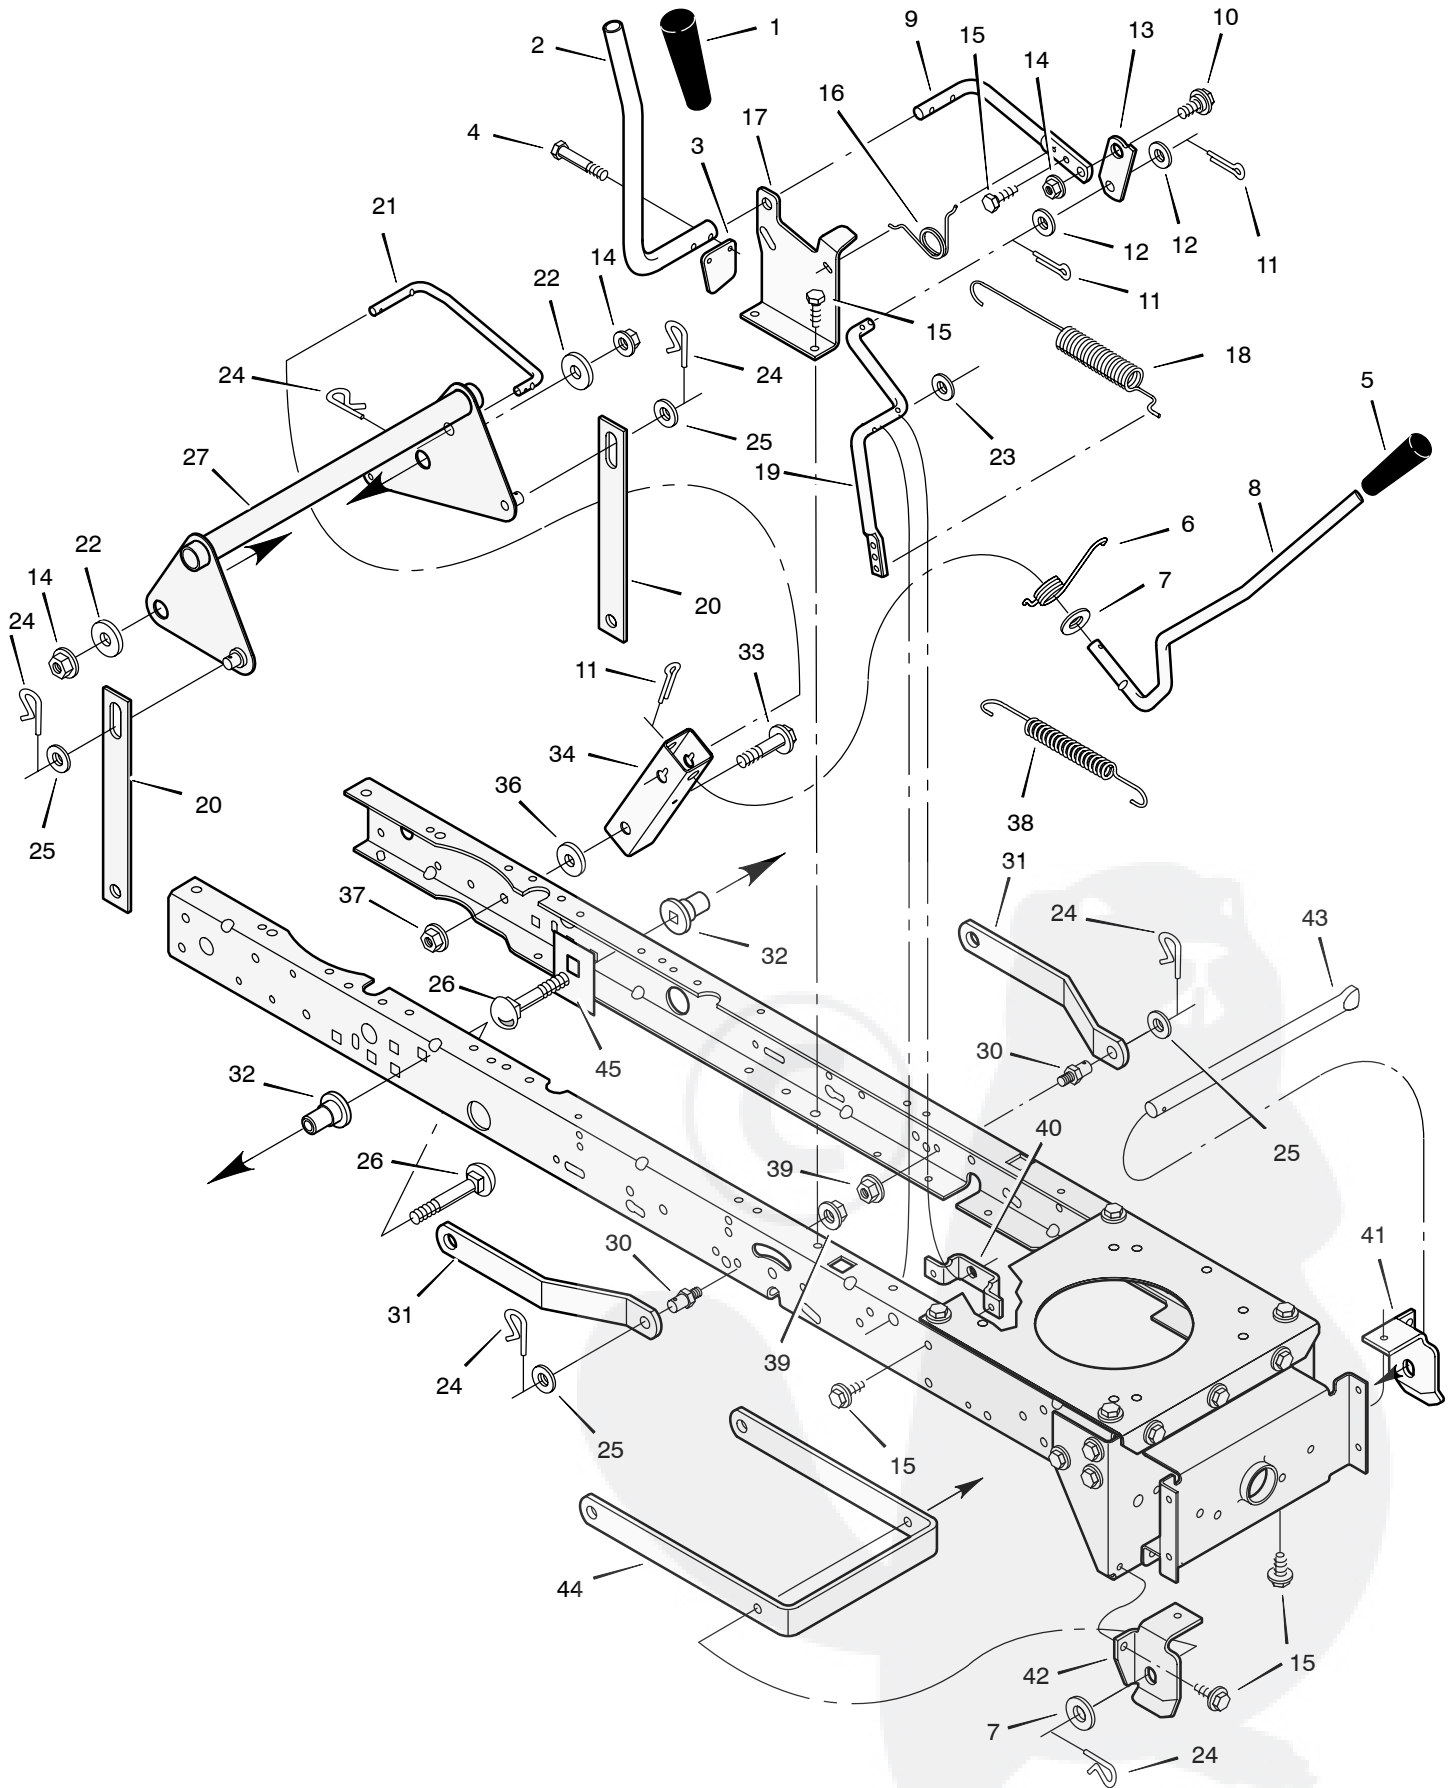

MODEL 385014x98B

REPAIR PARTS MOWER HOUSING SUSPENSION

MODEL 385014x98B

REPAIR PARTS MOWER HOUSING SUSPENSION

Key No.	Part No.	Description	Key No.	Part No.	Description
1	092698	Grip	22	17x168	Washer
2	094157 Z	Handle, PTO	23	017x57	Washer
3	094022 Z	Pad, Switch	24	0031x4	Pin, Hair
4	0025x3	Bolt	25	017x91	Washer
5	092697	Grip	26	002x85	Bolt, Carriage
6	166x40	Spring	27	1001111E700	Lever Assembly, Lift
7	17x103	Washer	30	094067	Pin
8	690533	Handle, Lift	31	094055E701	Bracket, Rear Suspension
9	094017 Z	Lever, PTO	32	690151	Spacer, Lifter
10	009x39	Bolt, Shoulder	33	009x53	Bolt, Shoulder
11	030x20	Pin, Cotter	34	094015E700	Bracket, Pivot
12	017x57	Washer	36	17x191	Washer
13	094004 Z	Link, PTO	37	015x84	Nut, Flange
14	015x84	Nut, Flange	38	165x131	Spring
15	26x249	Screw	39	015x68	Nut, Flange
16	166x39	Spring	40	094005E701	Bracket, PTO
17	094018E701	Bracket, PTO	41	094027E701	Hanger, Left Deck
18	165x118	Spring	42	094026E700	Hanger, Right Deck
19	690394E701	Crank, PTO	43	094158 Z	Rod, Hanger
20	690212E701	Link, Lift	44	690539E701	Bracket, Suspension
21	690122 Z	Link, Lift Handle	45	1001098E701	Plate, Stiffening