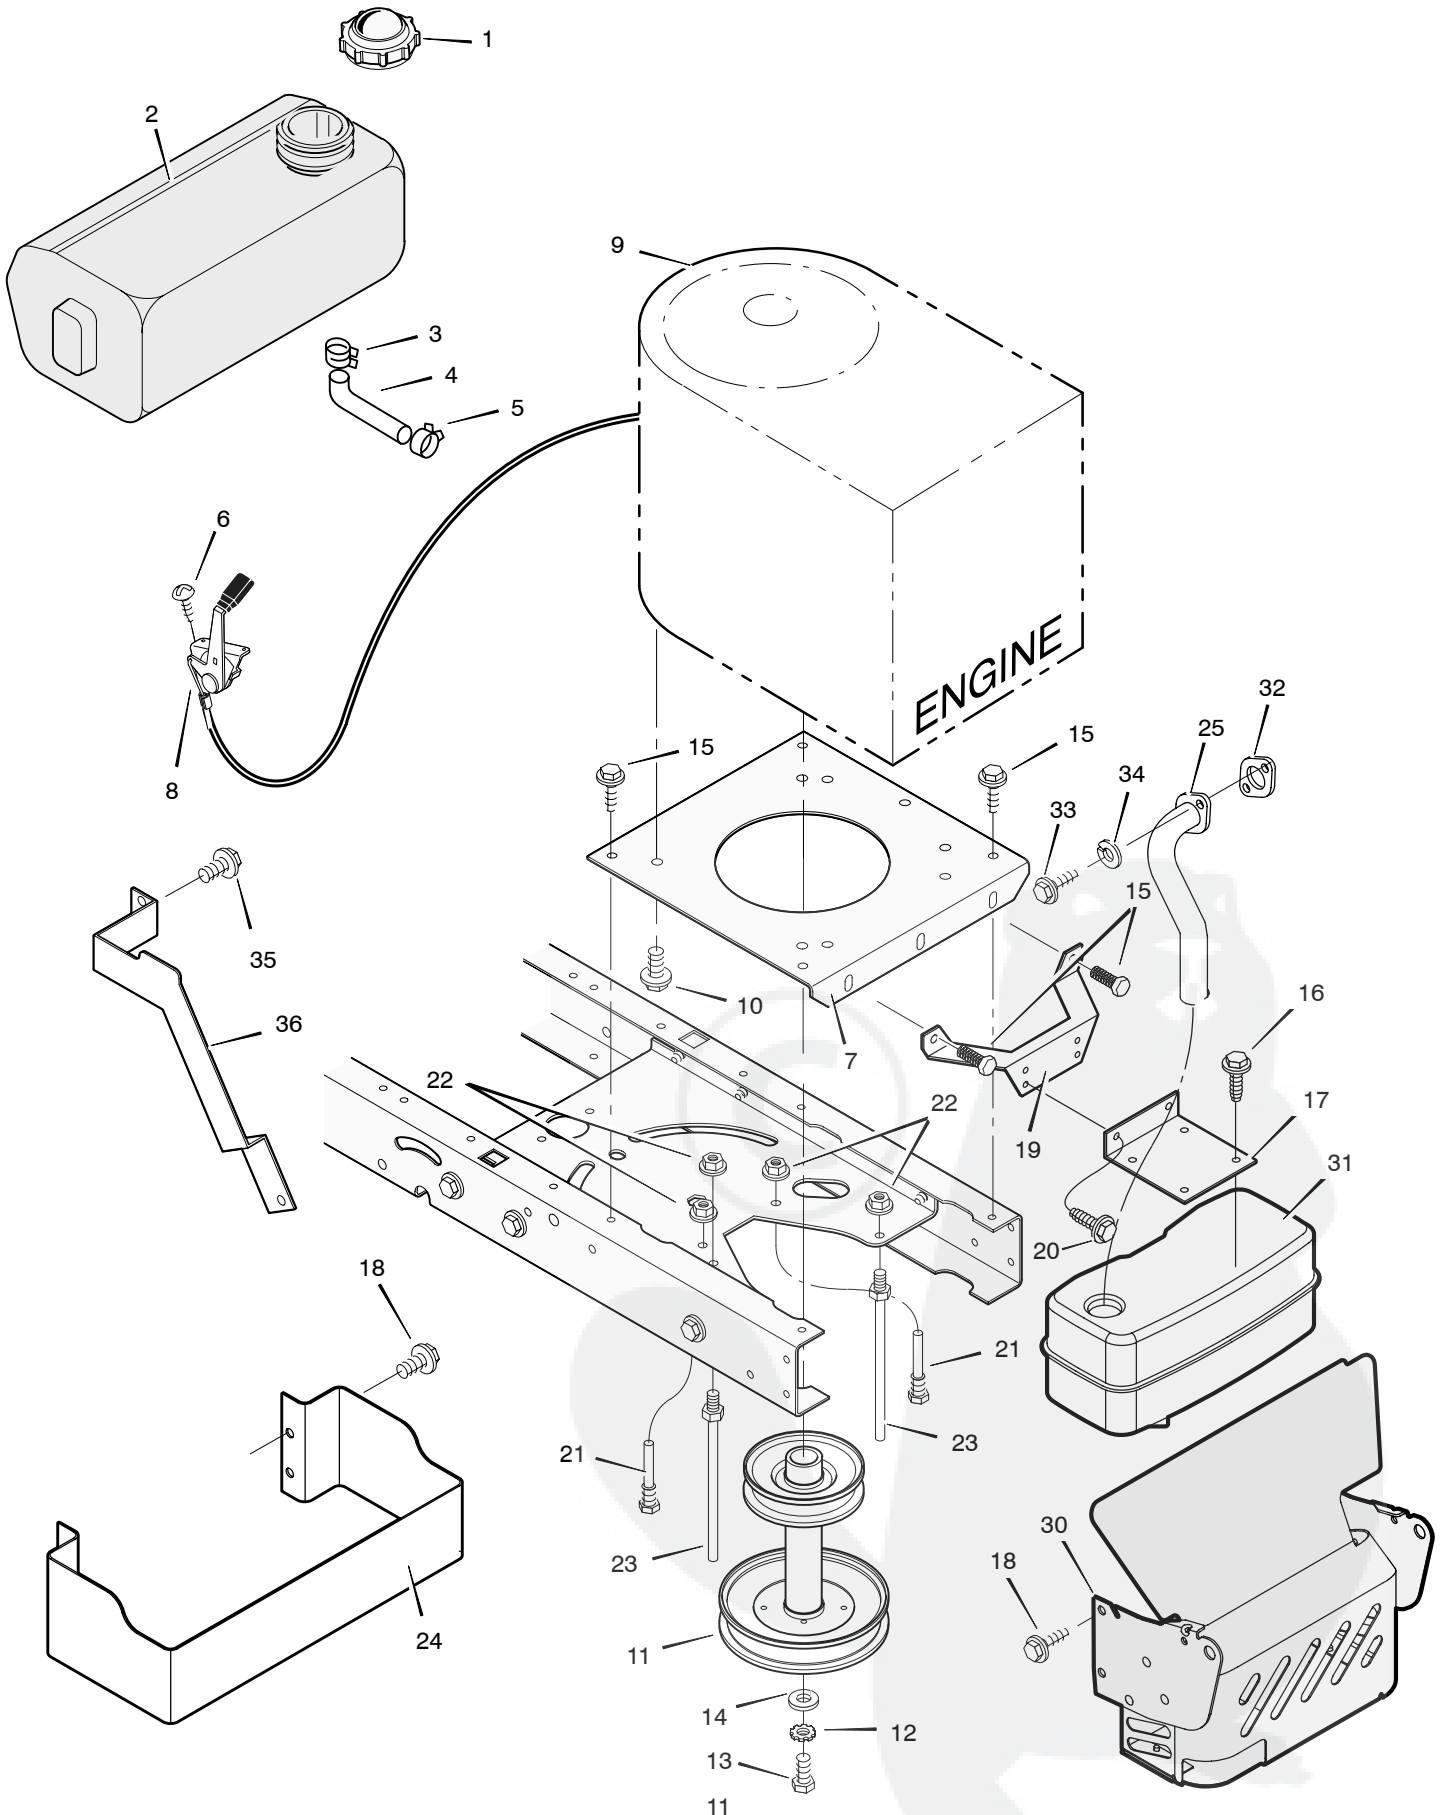

MODEL 385014x98B

REPAIR PARTS ENGINE MOUNT

MODEL 385014x98B

REPAIR PARTS ENGINE MOUNT

Key No.	Description	Part No.	Key No.	Description	Part No.
1	Fuel Cap **	092317	17	Bracket, Muffler	690538E701
2	Fuel Tank	690280	18	Screw	26x277
3	Hose Clamp **	095197	19	Bracket, Muffler Mount	690537E701
4	Fuel Line (Must cut to length) **	7601033	20	Screw	026x263
5	Hose Clamp **	095197	21	Guide, Belt	094384
6	Screw	26x201	22	Nut, Flange	015x79 Z
7	Plate, Engine	094006E701	23	Guide, Belt	094066
8	Throttle Control	092371	24	Guard, Heat Shield	1001620-701
9	Engine, Briggs & Stratton	— * —	25	Exhaust Tube, Single	1001747
10	Bolt, Engine Mount	0025x7	30	Shield, Heat	1001619-701
11	Stack Pulley Assembly	690439 Z	31	Muffler	094654
12	Lockwasher	019x35	32	Gasket	091309
13	Bolt, Hex	01x140	33	Screw	06x103
14	Washer	17x170	34	Washer	018x15
15	Screw	26x249	35	Bolt, Washer Hex Head	06x104
16	Screw	26x229	36	Guard, Exhaust Pipe	1001880

* For information on Replacement Parts for this engine contact the manufacturer.

** These parts are included with Key No. 2