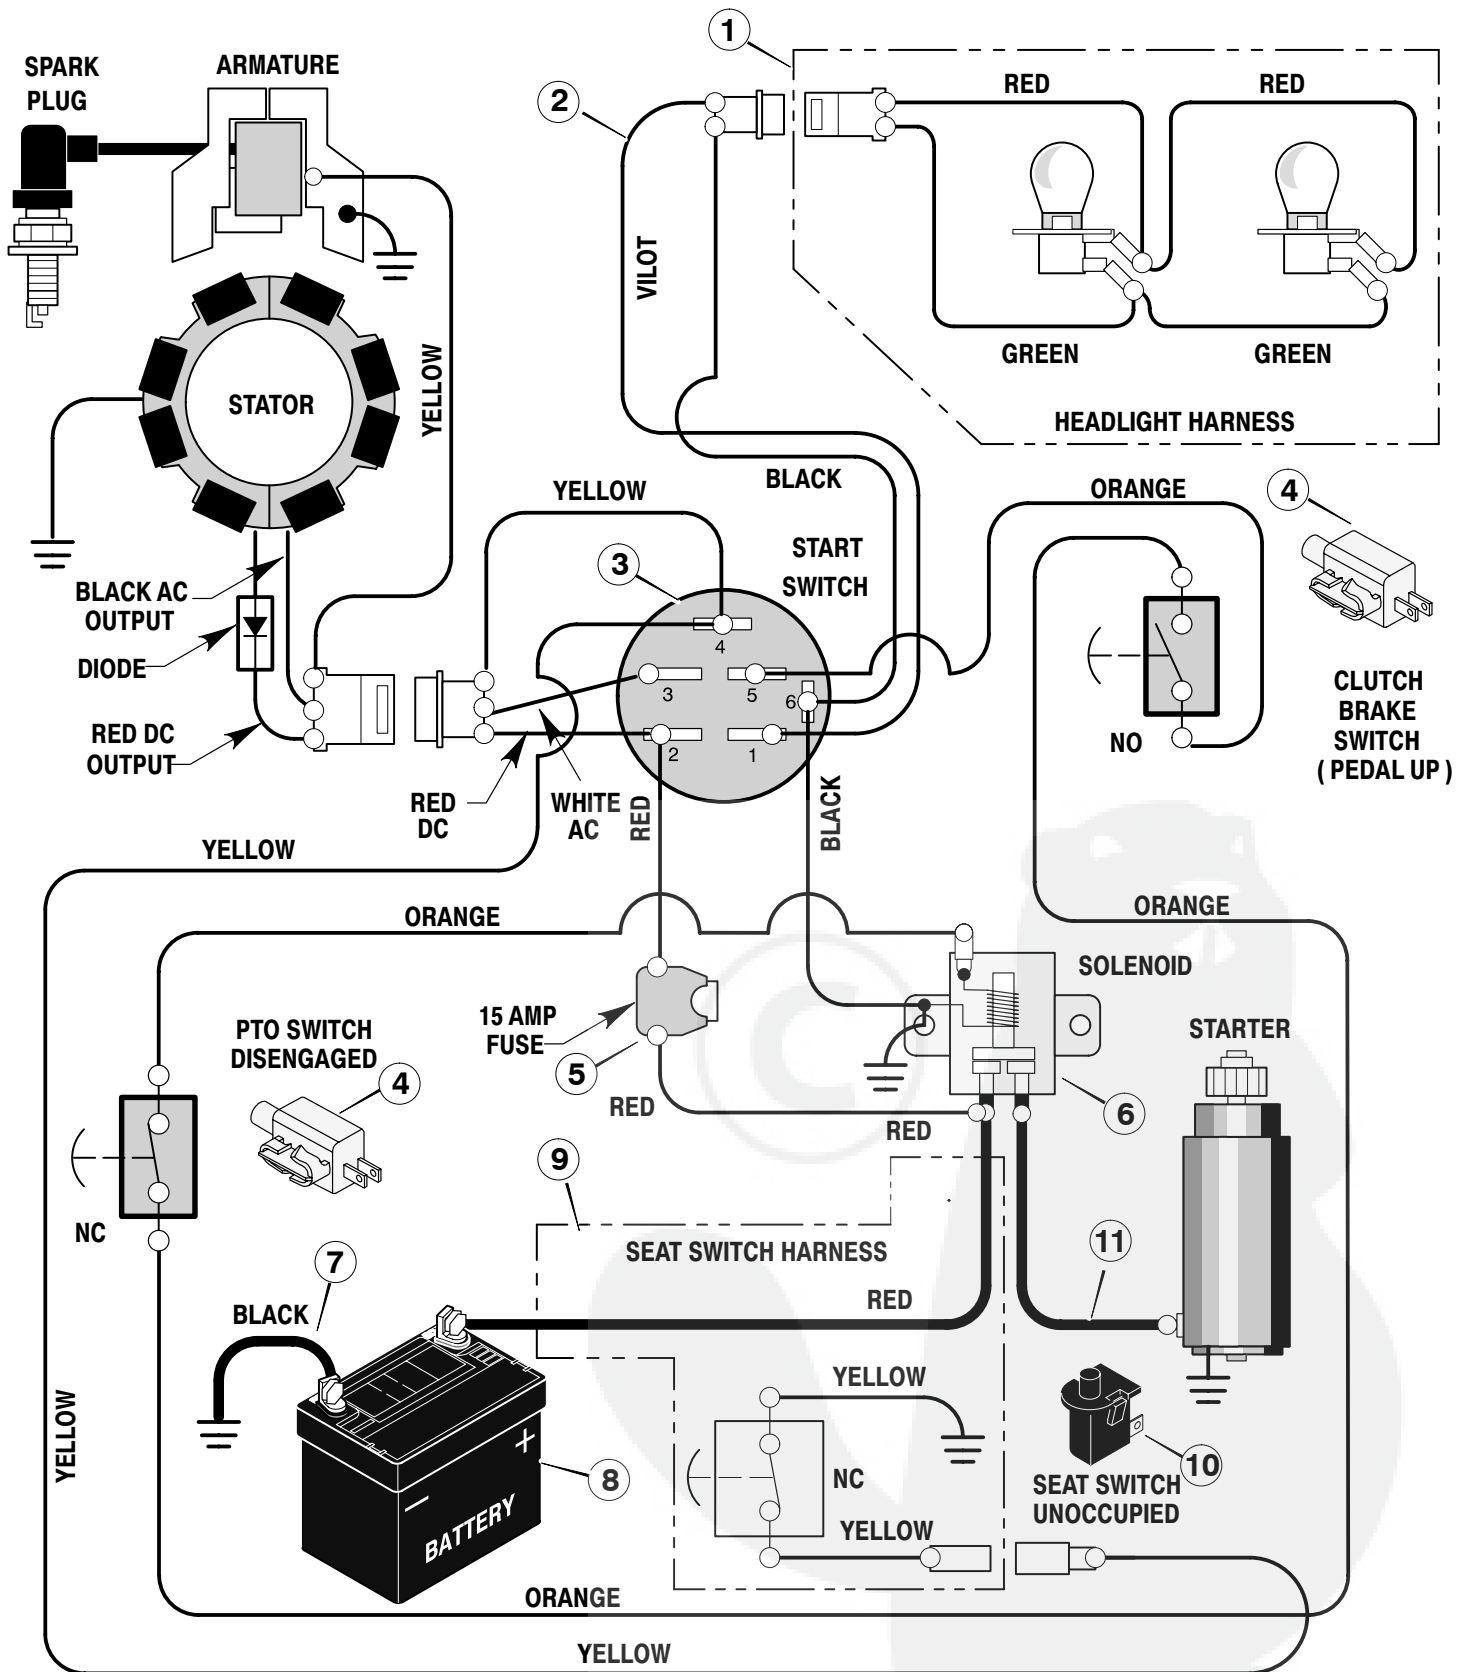

* Includes Key No. 17, 18, 30, 31, 32, 33, 45, 46, 47 and 51.

MODEL 385015x50B

REPAIR PARTS ENGINE MOUNT

Key No.	Part No.	Description
1	092317	Fuel Cap
2	690280	Fuel Tank
3	095197	Hose Clamp * *
4	7601033	Fuel Line (Must be cut to length) * *
5	095197	Hose Clamp * *
6	26x201	Screw
7	094006E700	Plate, Engine
8	092371	Throttle Control
9	+	Engine, Briggs & Stratton
10	0025x7	Bolt, Engine Mount
11	690439 Z	Stack Pulley Assembly
12	019x35	Lockwasher
13	01x140	Bolt, Hex
14	17x170	Washer
15	26x249	Screw
16	26x229	Screw
17	690538E700	Bracket, Muffler
18	26x277	Screw
19	690537E701	Bracket, Muffler Mount
20	26x263	Screw
21	094384	Guide, Belt
22	015x79 Z	Nut, Flange
23	094066	Guide, Belt
25	1001747	Exhaust Tube, Single
30	1001627-717	Shield, Heat
—	1001620-717	Guard, Heat Shield *
31	094654	Muffler
32	091309	Gasket
33	06x103	Screw
34	018x15	Washer

+ For Replacement Parts see the Transaxle manufacturer.

* Not Illustrated

Key No.	Part No.	Description
1	250x92	Harness, Light Wire
	1001716	Socket, Light
	090084	Bulb, Light
2	250x113	Harness, Chassis Wire
3	092377	Switch, Ignition
	020729	Key, Ignition
	091489	Nut, Hex
	091488	Cap, Ignition
4	1001575	Switch, Limit
5	302031	Fuse
	407078	Holder, Fuse
6	094613	Solenoid
	26x229	Screw, Mounting
	15x116	Locknut
7	024x32	Cable, Battery Ground
	26x213	Screw, Ground Cable
8	021075	Battery
	002x82	Bolt, Carriage
	014x79	Wingnut
	690604	Boot, Battery –Positive
9	250x67	Harness, Seat Switch Wire
10	094159	Switch, Seat Sensor
11	024x31	Cable