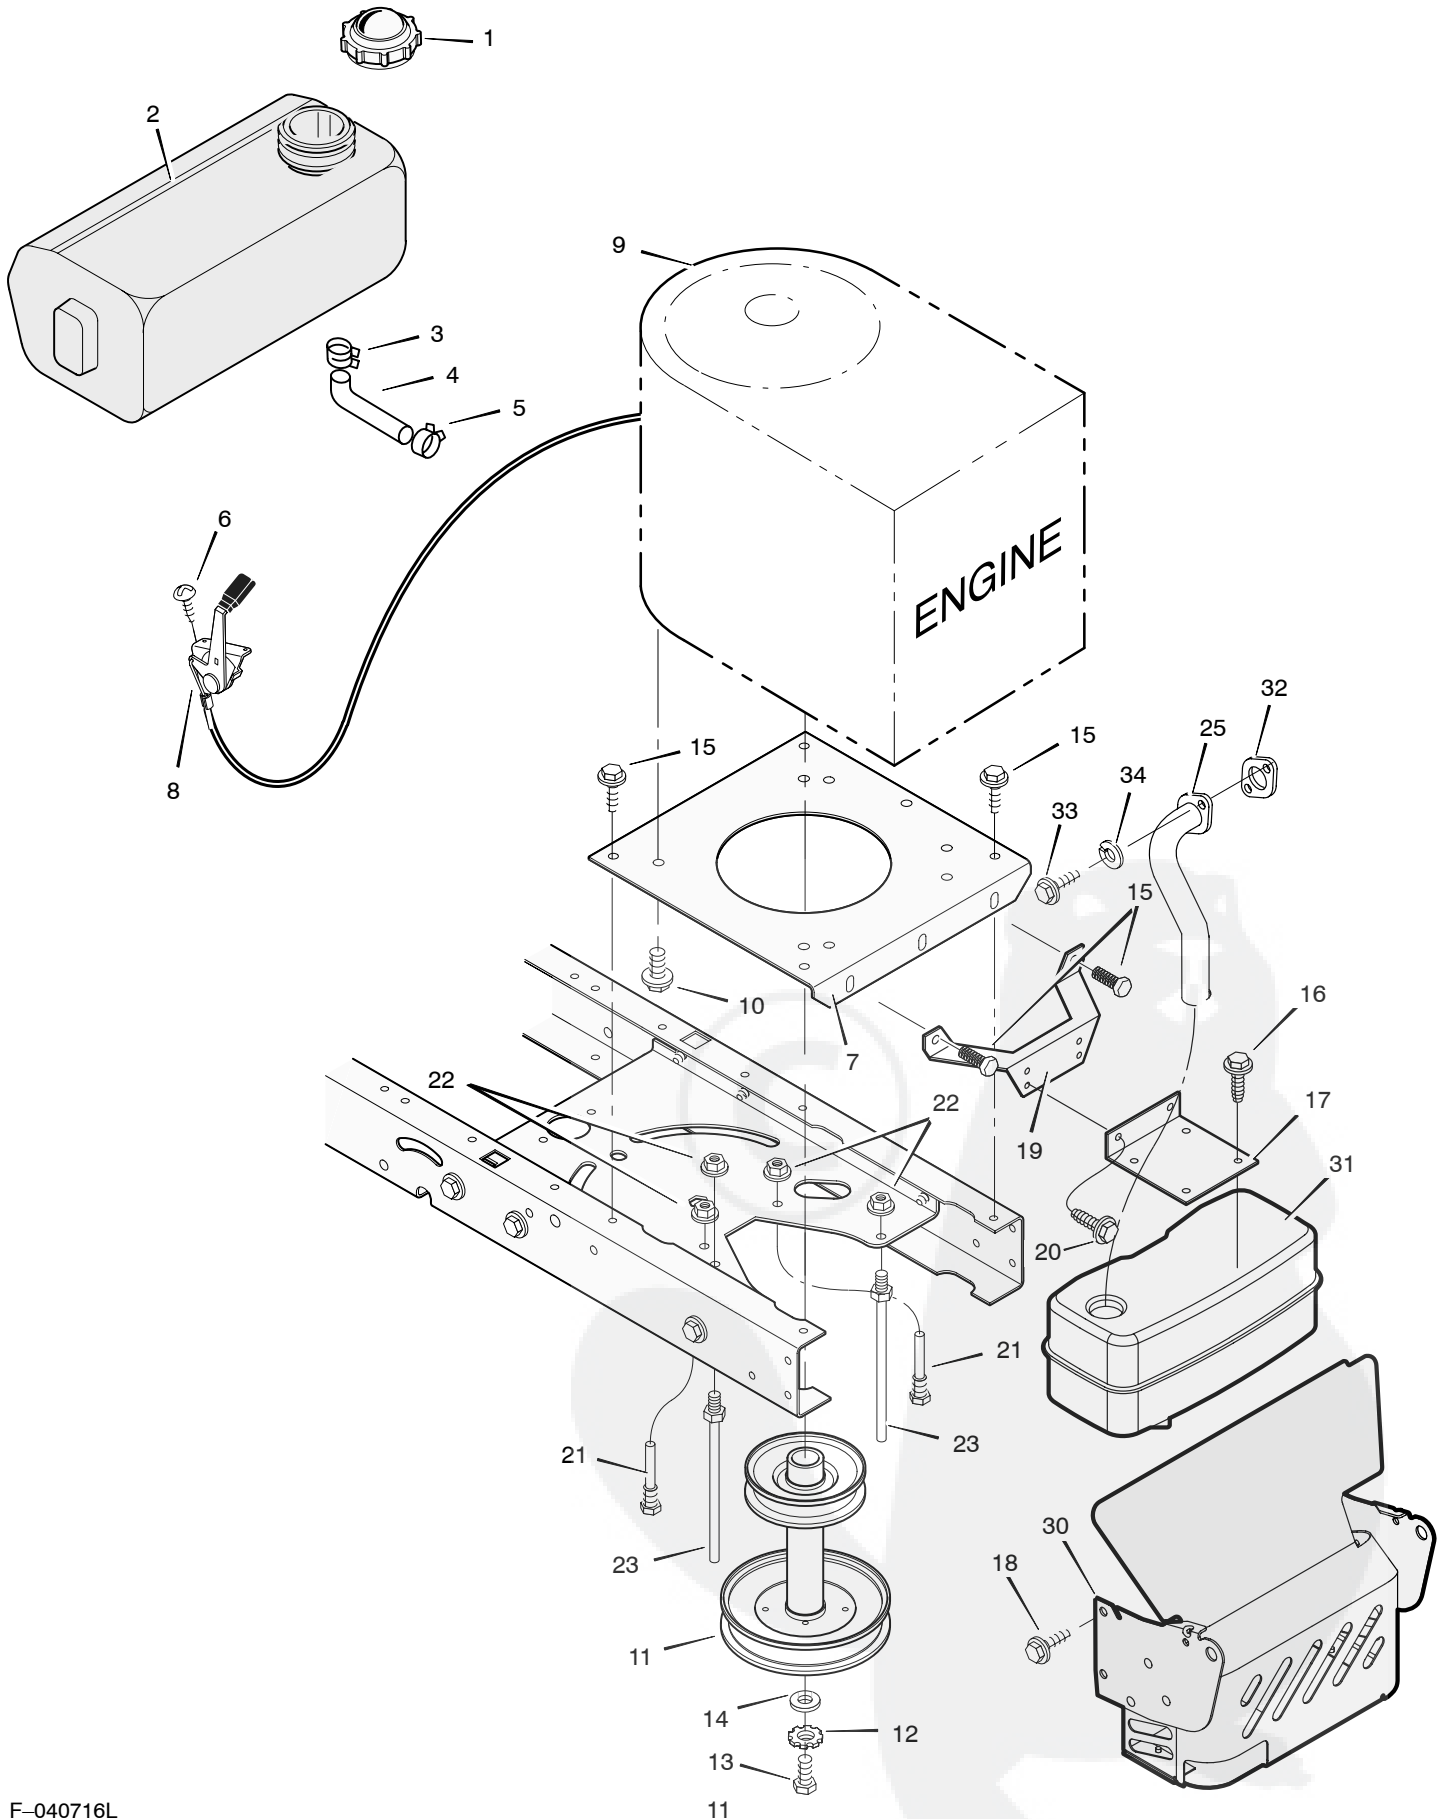

MODEL 385015x50B

REPAIR PARTS MOWER HOUSING

Key No.	Part No.	Description	Key No.	Part No.	Description
1	092852	Pulley, Jackshaft	29	166x42	Spring
2	15x140	Nut, Hex	30	094052E701	Bracket, Right Suspension
3	037x86	Belt, Mower Drive	31	091770E700	Plate
4	690387	Pulley, Idler	32	015x88	Nut, Flange
5	015x84	Nut, Flange	33	002x53	Bolt, Carriage
6	1001197	Spacer, Pulley	34	1001200	Mandrell (Includes Key No.6)
8	690212E701	Link, Lift	35	690539E701	Bracket, Suspension
9	094137	Pad, Friction	36	690411	Adapter, Blade
10	009x52	Bolt, Shoulder	37	1001427E701	Blade
11	094055E701	Bracket, Suspension	38	17x166	Washer
12	094049E701	Pad Assembly, Left Brake	39	17x165	Washer
13	094068	Knob	40	15x100	Nut
14	009x51	Bolt, Shoulder	41	0166x4	Spring
15	094128E700	Plate, Suspension	42	028x23	Cap, Push On
16	166x43	Spring	43	094957 Z	Rod, Pivot
17	015x79	Nut, Flange	44	094707	Deflector Assembly
18	094054E700	Bracket, Left Suspension	45	094956E701	Bracket, Deflector
19	095194	Pin, Hanger	46	094062E700	Bracket, Front Hanger
20	017x91	Washer	47	017x45 Z	Washer
21	0031x4	Pin, Cotter	48	094781	Guide, Belt
22	0025x7	Bolt	50	094681E700	Bracket, Support
23	094051E701	Cover, Pulley	51	26x249	Screw
24	009x39	Bolt, Shoulder	52	165x118	Spring, Extension
25	1001499	Arm, Idler	53	690369	Spacer
26	166x41	Spring	54	094060E700	Housing –Export, Blade *
27	094047E701	Pad Assembly, Right Brake	55	015x98	Nut, Flange
28	094059E700	Bracket Assembly, Brake	1–55	776000	Complete Mower Housing Assembly

* Includes Key No. 17, 18, 30, 31, 32, 33, 45, 46, 47 and 51.

MODEL 385015x50B

REPAIR PARTS ENGINE MOUNT