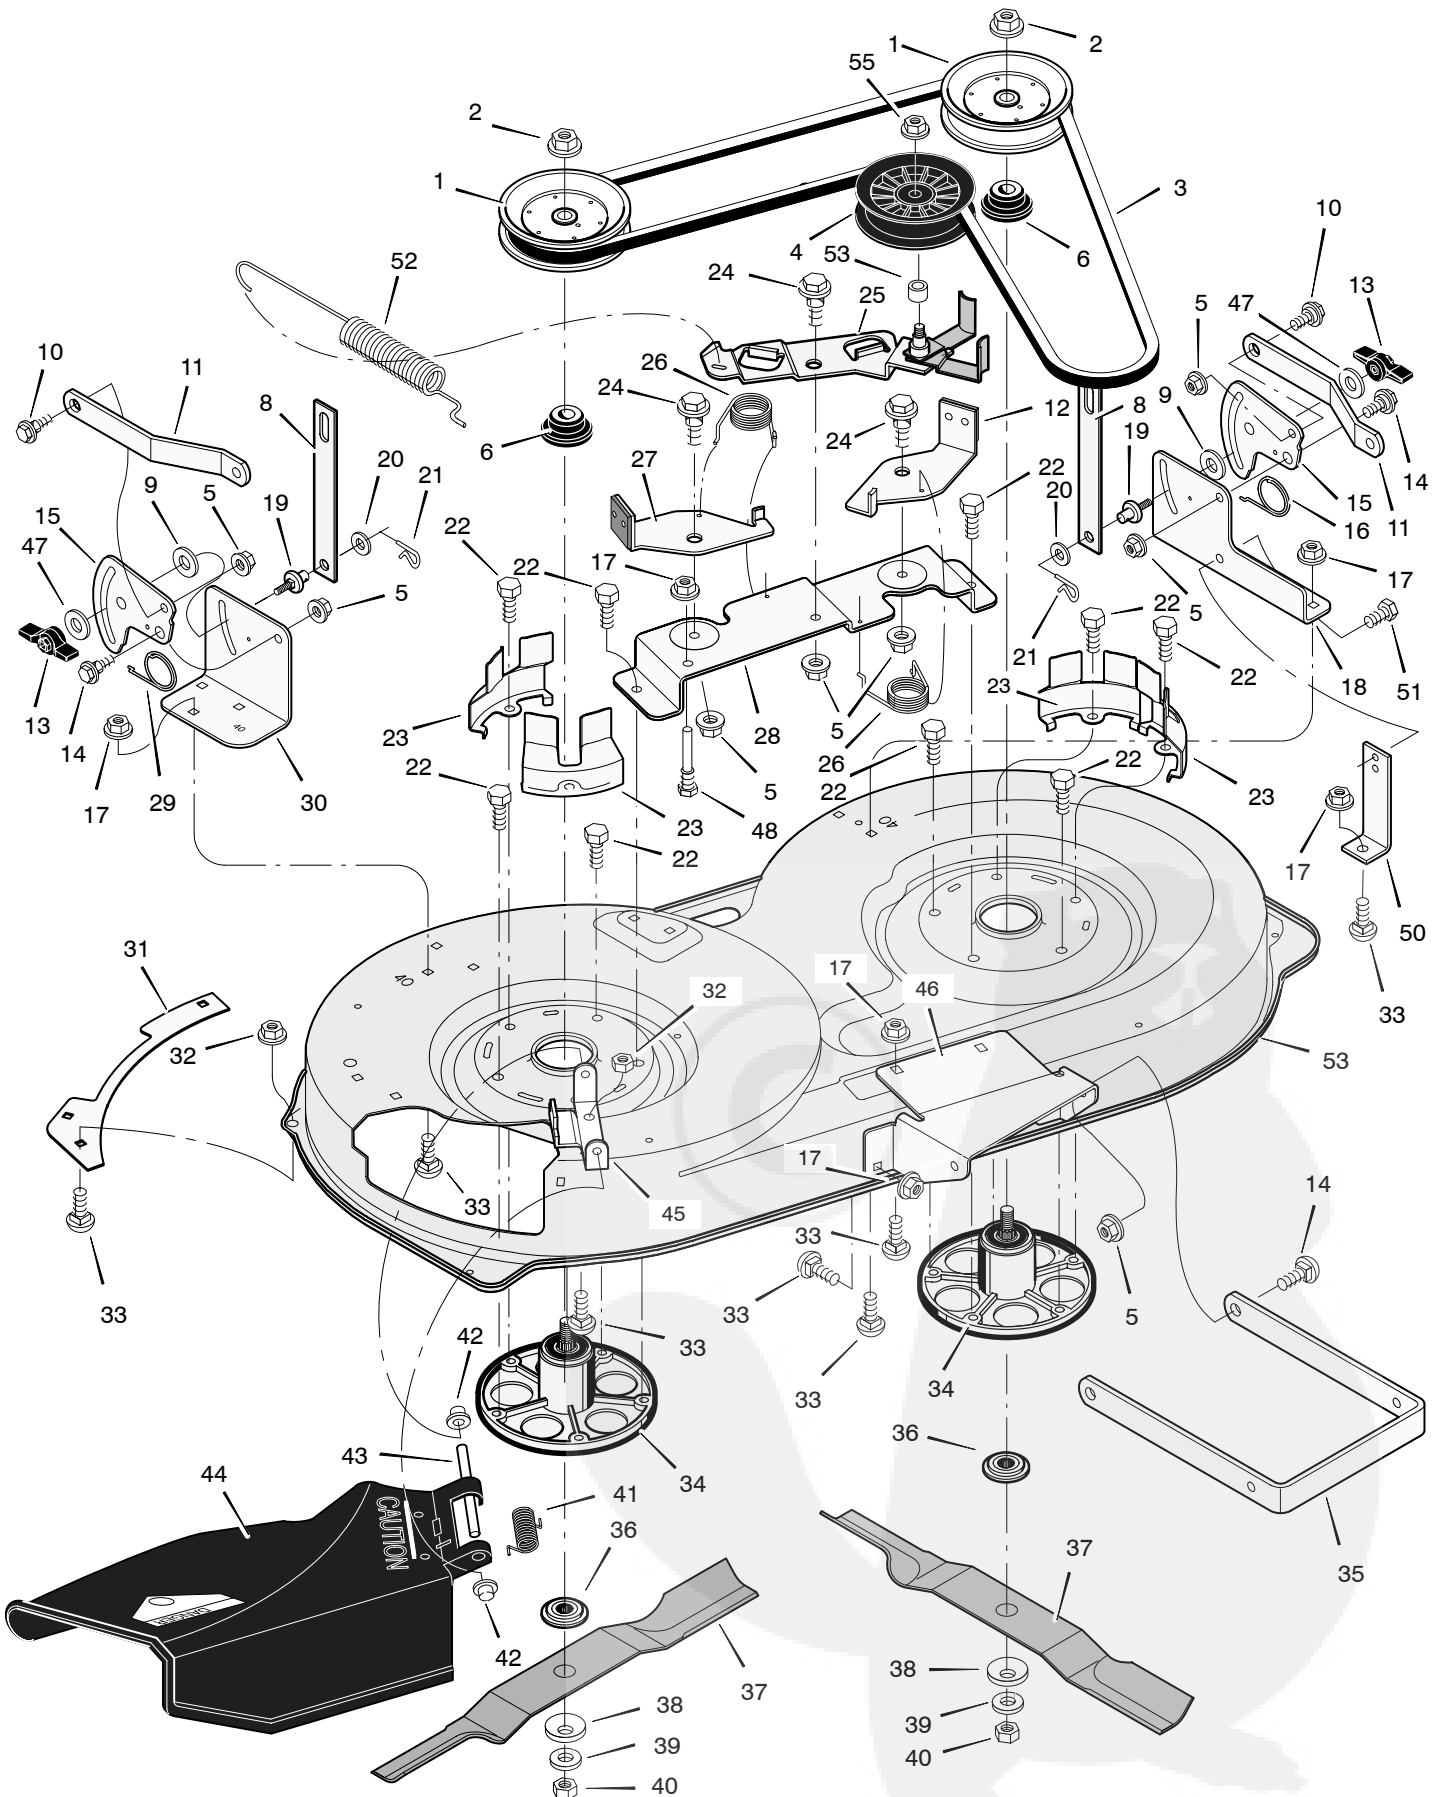

MODEL 385015x50B

REPAIR PARTS MOWER HOUSING

MODEL 385015x50B

REPAIR PARTS MOWER HOUSING

Key No.	Part No.	Description	Key No.	Part No.	Description
1	092852	Pulley, Jackshaft	29	166x42	Spring
2	15x140	Nut, Hex	30	094052E701	Bracket, Right Suspension
3	037x86	Belt, Mower Drive	31	091770E700	Plate
4	690387	Pulley, Idler	32	015x88	Nut, Flange
5	015x84	Nut, Flange	33	002x53	Bolt, Carriage
6	1001197	Spacer, Pulley	34	1001200	Mandrell (Includes Key No.6)
8	690212E701	Link, Lift	35	690539E701	Bracket, Suspension
9	094137	Pad, Friction	36	690411	Adapter, Blade
10	009x52	Bolt, Shoulder	37	1001427E701	Blade
11	094055E701	Bracket, Suspension	38	17x166	Washer
12	094049E701	Pad Assembly, Left Brake	39	17x165	Washer
13	094068	Knob	40	15x100	Nut
14	009x51	Bolt, Shoulder	41	0166x4	Spring
15	094128E700	Plate, Suspension	42	028x23	Cap, Push On
16	166x43	Spring	43	094957 Z	Rod, Pivot
17	015x79	Nut, Flange	44	094707	Deflector Assembly
18	094054E700	Bracket, Left Suspension	45	094956E701	Bracket, Deflector
19	095194	Pin, Hanger	46	094062E700	Bracket, Front Hanger
20	017x91	Washer	47	017x45 Z	Washer
21	0031x4	Pin, Cotter	48	094781	Guide, Belt
22	0025x7	Bolt	50	094681E700	Bracket, Support
23	094051E701	Cover, Pulley	51	26x249	Screw
24	009x39	Bolt, Shoulder	52	165x118	Spring, Extension
25	1001499	Arm, Idler	53	690369	Spacer
26	166x41	Spring	54	094060E700	Housing –Export, Blade *
27	094047E701	Pad Assembly, Right Brake	55	015x98	Nut, Flange
28	094059E700	Bracket Assembly, Brake	1–55	776000	Complete Mower Housing Assembly

* Includes Key No. 17, 18, 30, 31, 32, 33, 45, 46, 47 and 51.