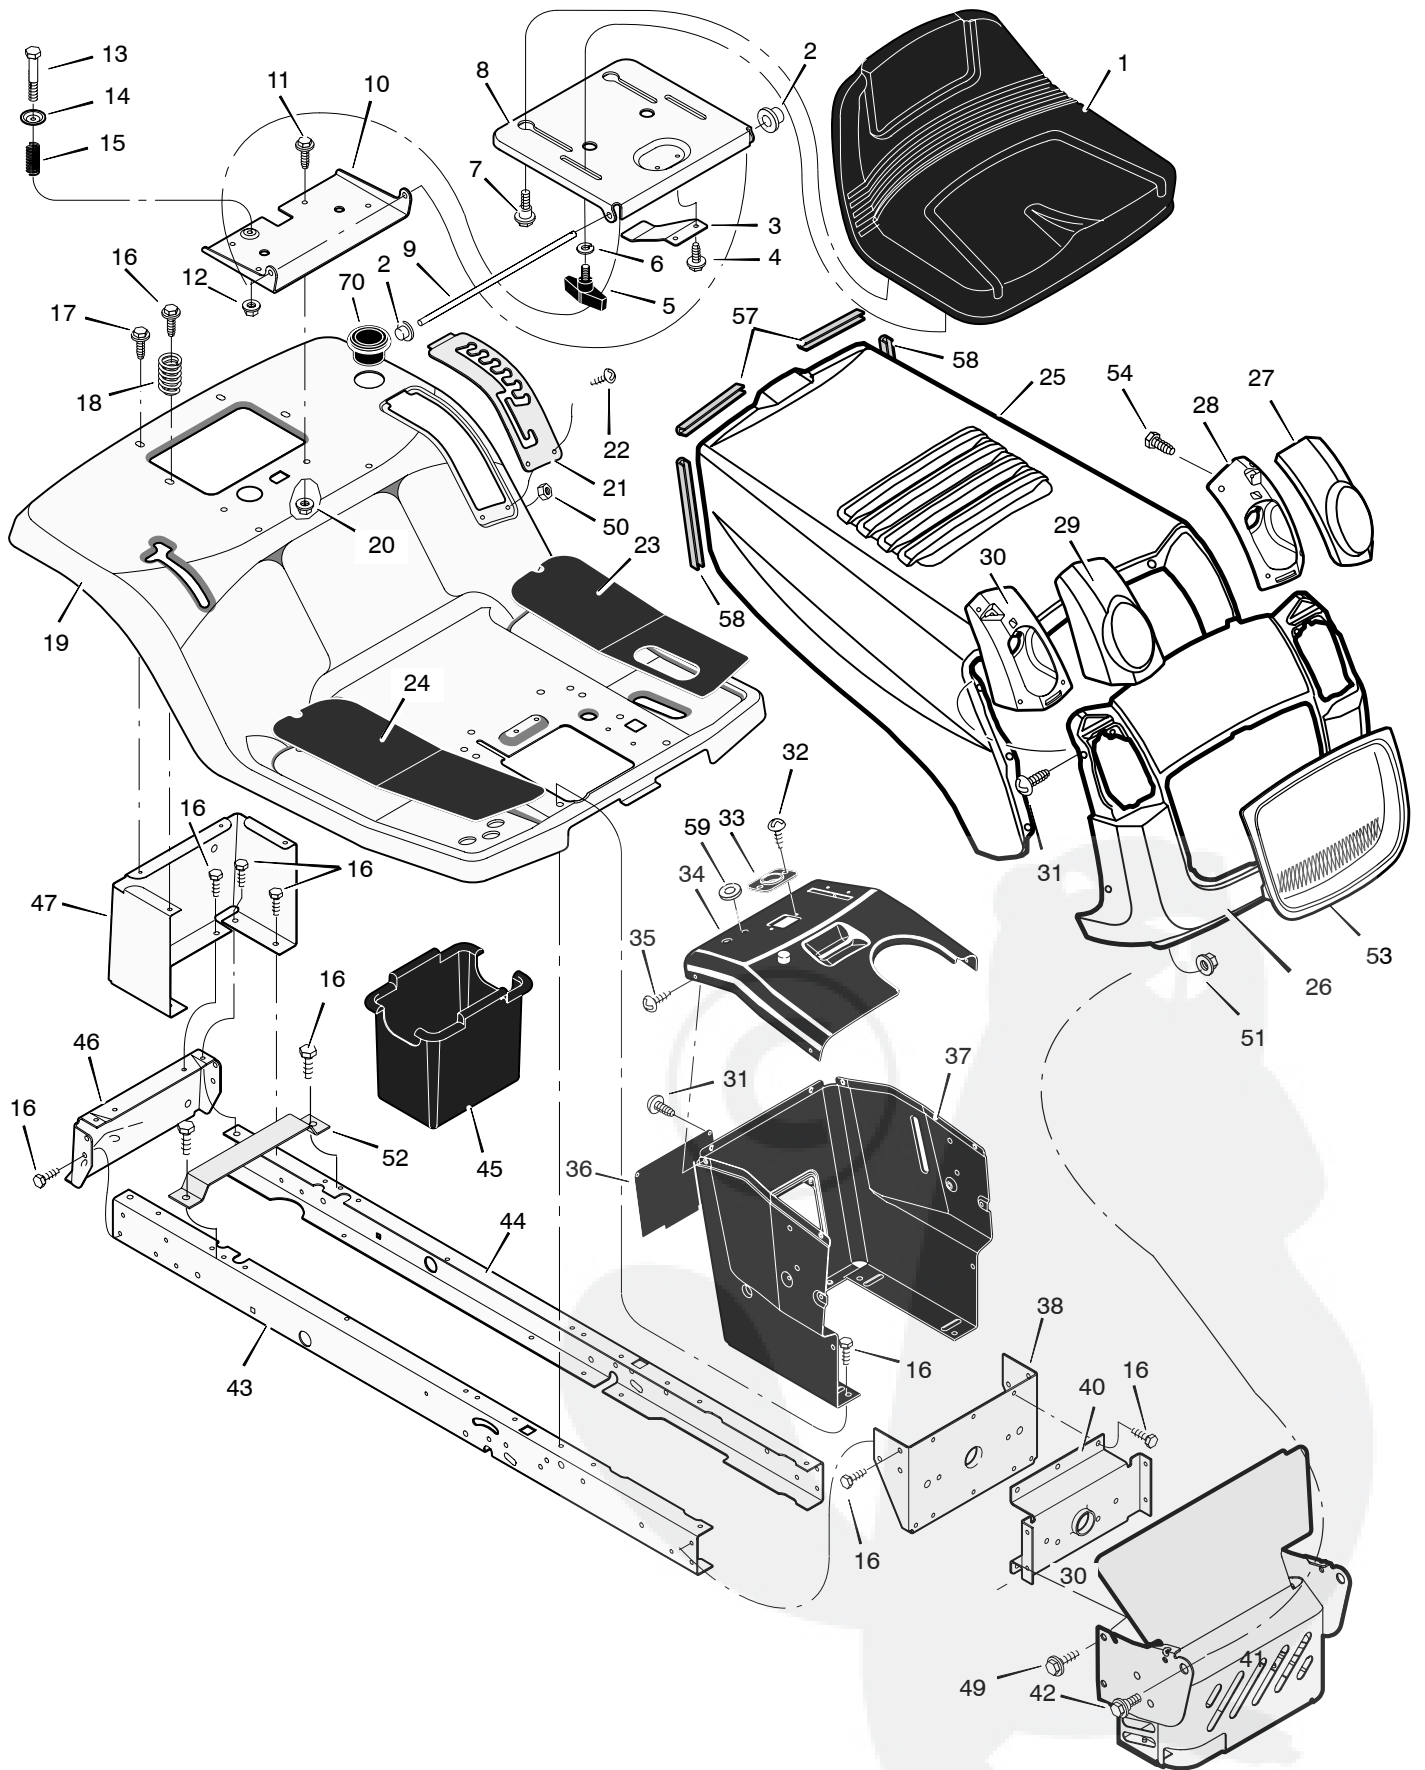

MODEL 385015x50B

REPAIR PARTS CHASSIS & HOOD

MODEL 385015x50B

REPAIR PARTS CHASSIS & HOOD

Key No.	Part No.	Description	Key No.	Part No.	Description
1	690567	Seat	30	1001543E245	Housing, Right Headlamp
2	028x23	Cap, Push On	31	26x270	Screw
3	094057	Spring	32	26x238	Screw
4	26x229	Screw	33	1001491	Bearing, Steering
5	1001054	Bolt, Wing	34	1001584E717	Dash
6	017x47	Washer	35	26x201	Screw
7	009x56	Bolt, Shoulder	36	093007E701	Panel, Access
8	094154E701	Support, Seat	37	095318E717	Support, Dash
9	094156 Z	Rod, Pivot	38	1001270E701	Bracket, Rear Hanger
10	1001648E700	Bracket, Pivot	40	094007E700	Axle, Hanger
11	001x45	Bolt	42	009x58	Bolt
12	015x89	Nut	43	1001268E701	Frame, Right
13	009x55	Bolt, Shoulder	44	1001269E701	Frame, Left
14	094155 Z	Washer	45	690424	Container, Battery
15	164x31	Spring	46	1001002E701	Plate, Hitch
16	26x249	Screw	47	690434E701	Panel, Rear
17	26x263	Screw	48	1001627-717	Shield, Heat
18	164x30	Spring	49	26x277	Screw
19	1001558E245	Deck, Seat	50	015x81	Nut
20	15x123	Nut	51	15x124	Nut
21	094829E701	Plate, Index	52	690482E701	Support, Battery
22	009x47	Screw	53	1001541	Insert, Grille
23	094999	Mat, Left	57	1001652	Trim, Hood (3.75")
24	094998	Mat, Right	58	1001653	Trim, Hood (6.5")
25	1001538E245	Hood	59	1001755	Grommet, Parking Brake
26	1001531E717	Grille	70	1001542	Holder, Cup
27	1001546	Lens, Left	—	690650	Parts Bag, Assembly
28	1001544E245	Housing, Left Headlamp	—	F-040716L	Instruction Book & Parts List
29	1001545	Lens, Right			