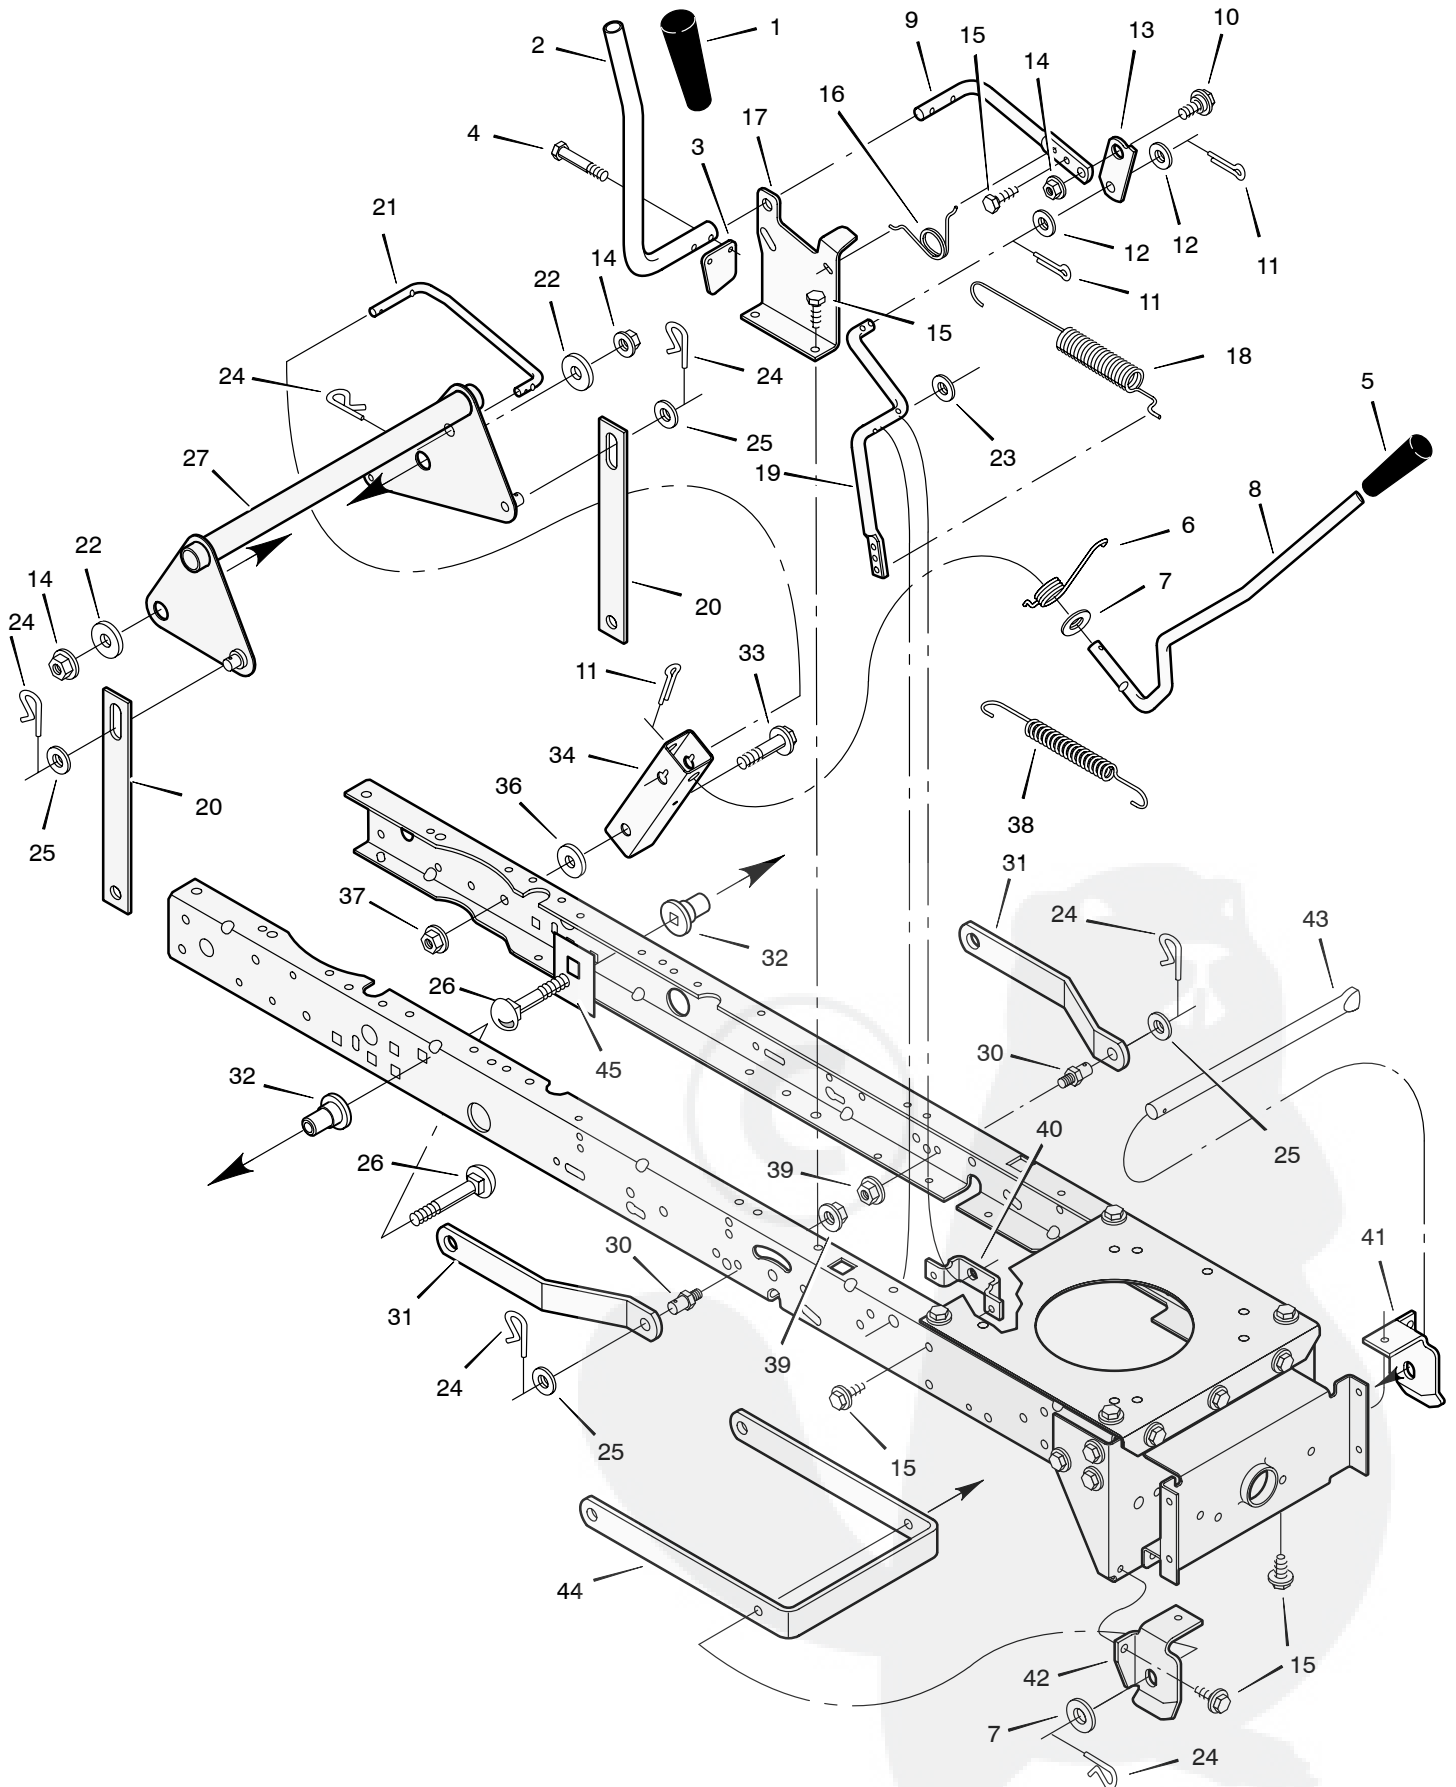

MODEL 385015x50B

REPAIR PARTS MOWER HOUSING SUSPENSION

MODEL 385015x50B

REPAIR PARTS MOWER HOUSING SUSPENSION

Key No.	Part No.	Description	Key No.	Part No.	Description
1	092698	Grip	22	17x168	Washer
2	094157 Z	Handle, PTO	23	017x57	Washer
3	094022 Z	Pad, Switch	24	0031x4	Pin, Hair
4	0025x3	Bolt	25	017x91	Washer
5	092697	Grip	26	002x85	Bolt, Carriage
6	166x40	Spring	27	1001111E700	Lever Assembly, Lift
7	17x103	Washer	30	094067	Pin
8	690533	Handle, Lift	31	094055E701	Bracket, Rear Suspension
9	094017 Z	Lever, PTO	32	690151	Spacer, Lifter
10	009x39	Bolt, Shoulder	33	009x53	Bolt, Shoulder
11	030x20	Pin, Cotter	34	094015E700	Bracket, Pivot
12	017x57	Washer	36	17x191	Washer
13	094004 Z	Link, PTO	37	015x84	Nut, Flange
14	015x84	Nut, Flange	38	165x131	Spring
15	26x249	Screw	39	015x68	Nut, Flange
16	166x39	Spring	40	094005E701	Bracket, PTO
17	094018E701	Bracket, PTO	41	094027E701	Hanger, Left Deck
18	165x118	Spring	42	094026E700	Hanger, Right Deck
19	690394E701	Crank, PTO	43	094158 Z	Rod, Hanger
20	690212E701	Link, Lift	44	690539E701	Bracket, Suspension
21	690122 Z	Link, Lift Handle	45	1001098E701	Plate, Stiffening