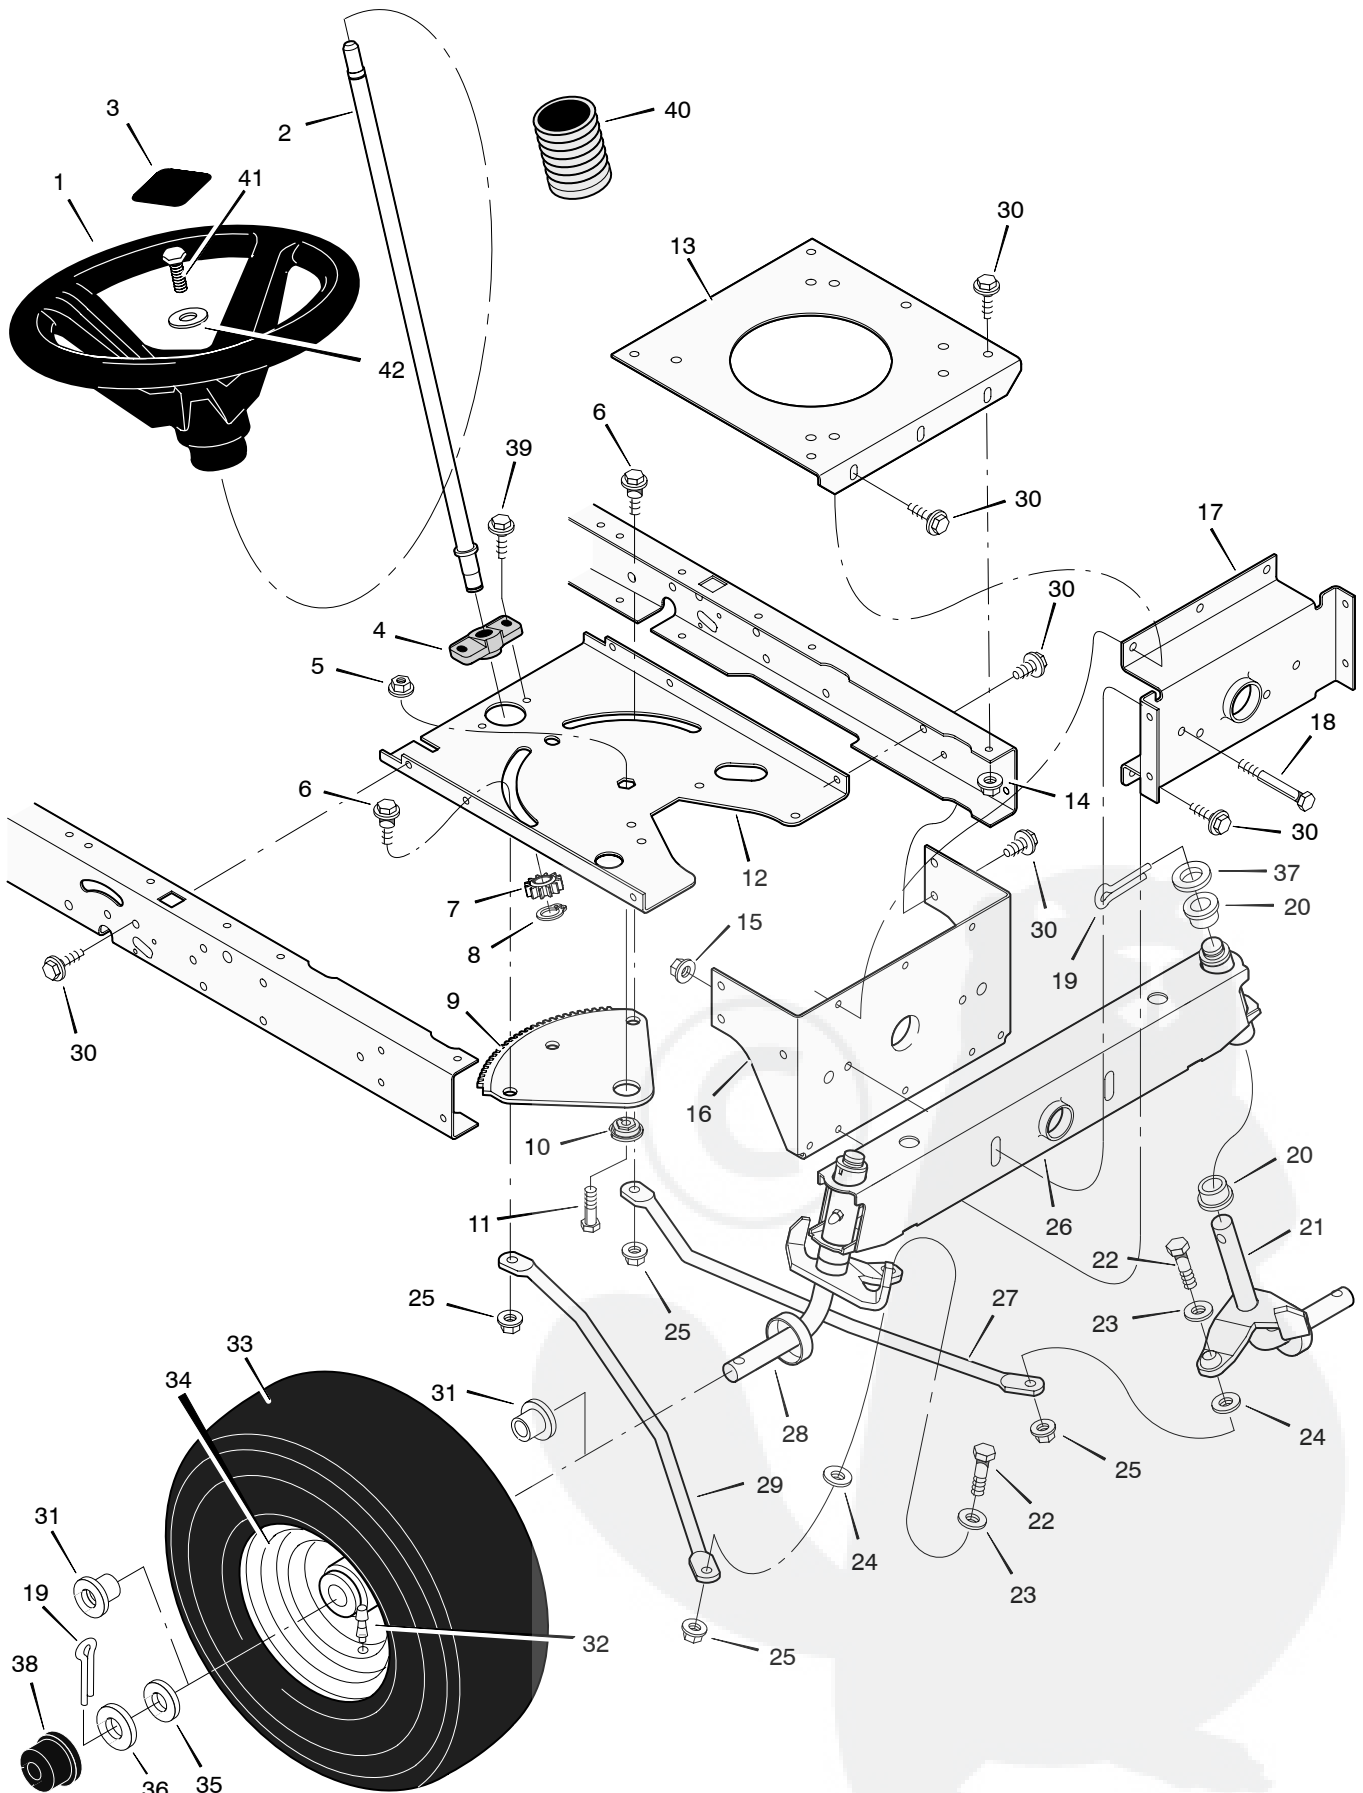

MODEL 385015x50B

REPAIR PARTS STEERING

MODEL 385015x50B

REPAIR PARTS STEERING

Key No.	Part No.	Description	Key No.	Part No.	Description
1	095184	Wheel, Steering	23	17x104	Washer
2	690625	Post, Steering	24	017x53 Z	Washer
3	711325	Insert, Steering Wheel	25	015x84	Nut, Flange
4	094124	Bearing	26	690210	Axle Assembly
5	15x111	Nut, Flange	27	095329E701	Drag Link, Left
6	009x57	Bolt, Shoulder	28	094575E701	Spindle Assembly, Right
7	690183	Gear, Pinion	29	095328E701	Drag Link, Right
8	011x25	Ring, Snap	30	26x249	Screw
9	094121	Gear, Sector	31	091334	Bearing, Wheel
10	094123	Bearing	32	024373	Stem, Valve
11	001x84	Bolt	33		Tire *
12	1001121E701	Plate, Steering	—	407046	Tube
13	094006E700	Plate, Engine	34	094578-601	Wheel and Tire Assembly
14	015x88	Nut, Flange	35	17x195	Washer
15	15x118	Nut, Flange	36	17x192	Washer
16	1001270E701	Bracket, Hanger	37	017x113	Washer
17	094007E701	Axle, Hanger	38	094618	Hub Cap
18	01x146	Bolt	39	26x267	Screw
19	030x49	Pin, Cotter	40	054789	Bellows
20	690150	Bearing	41	0025x3	Bolt
21	094576E701	Spindle Assembly, Left	42	17x146	Washer
22	01x111	Bolt			

* When you order a tire, make sure to give the brand name of the tire so that the tread pattern on the tire will match.