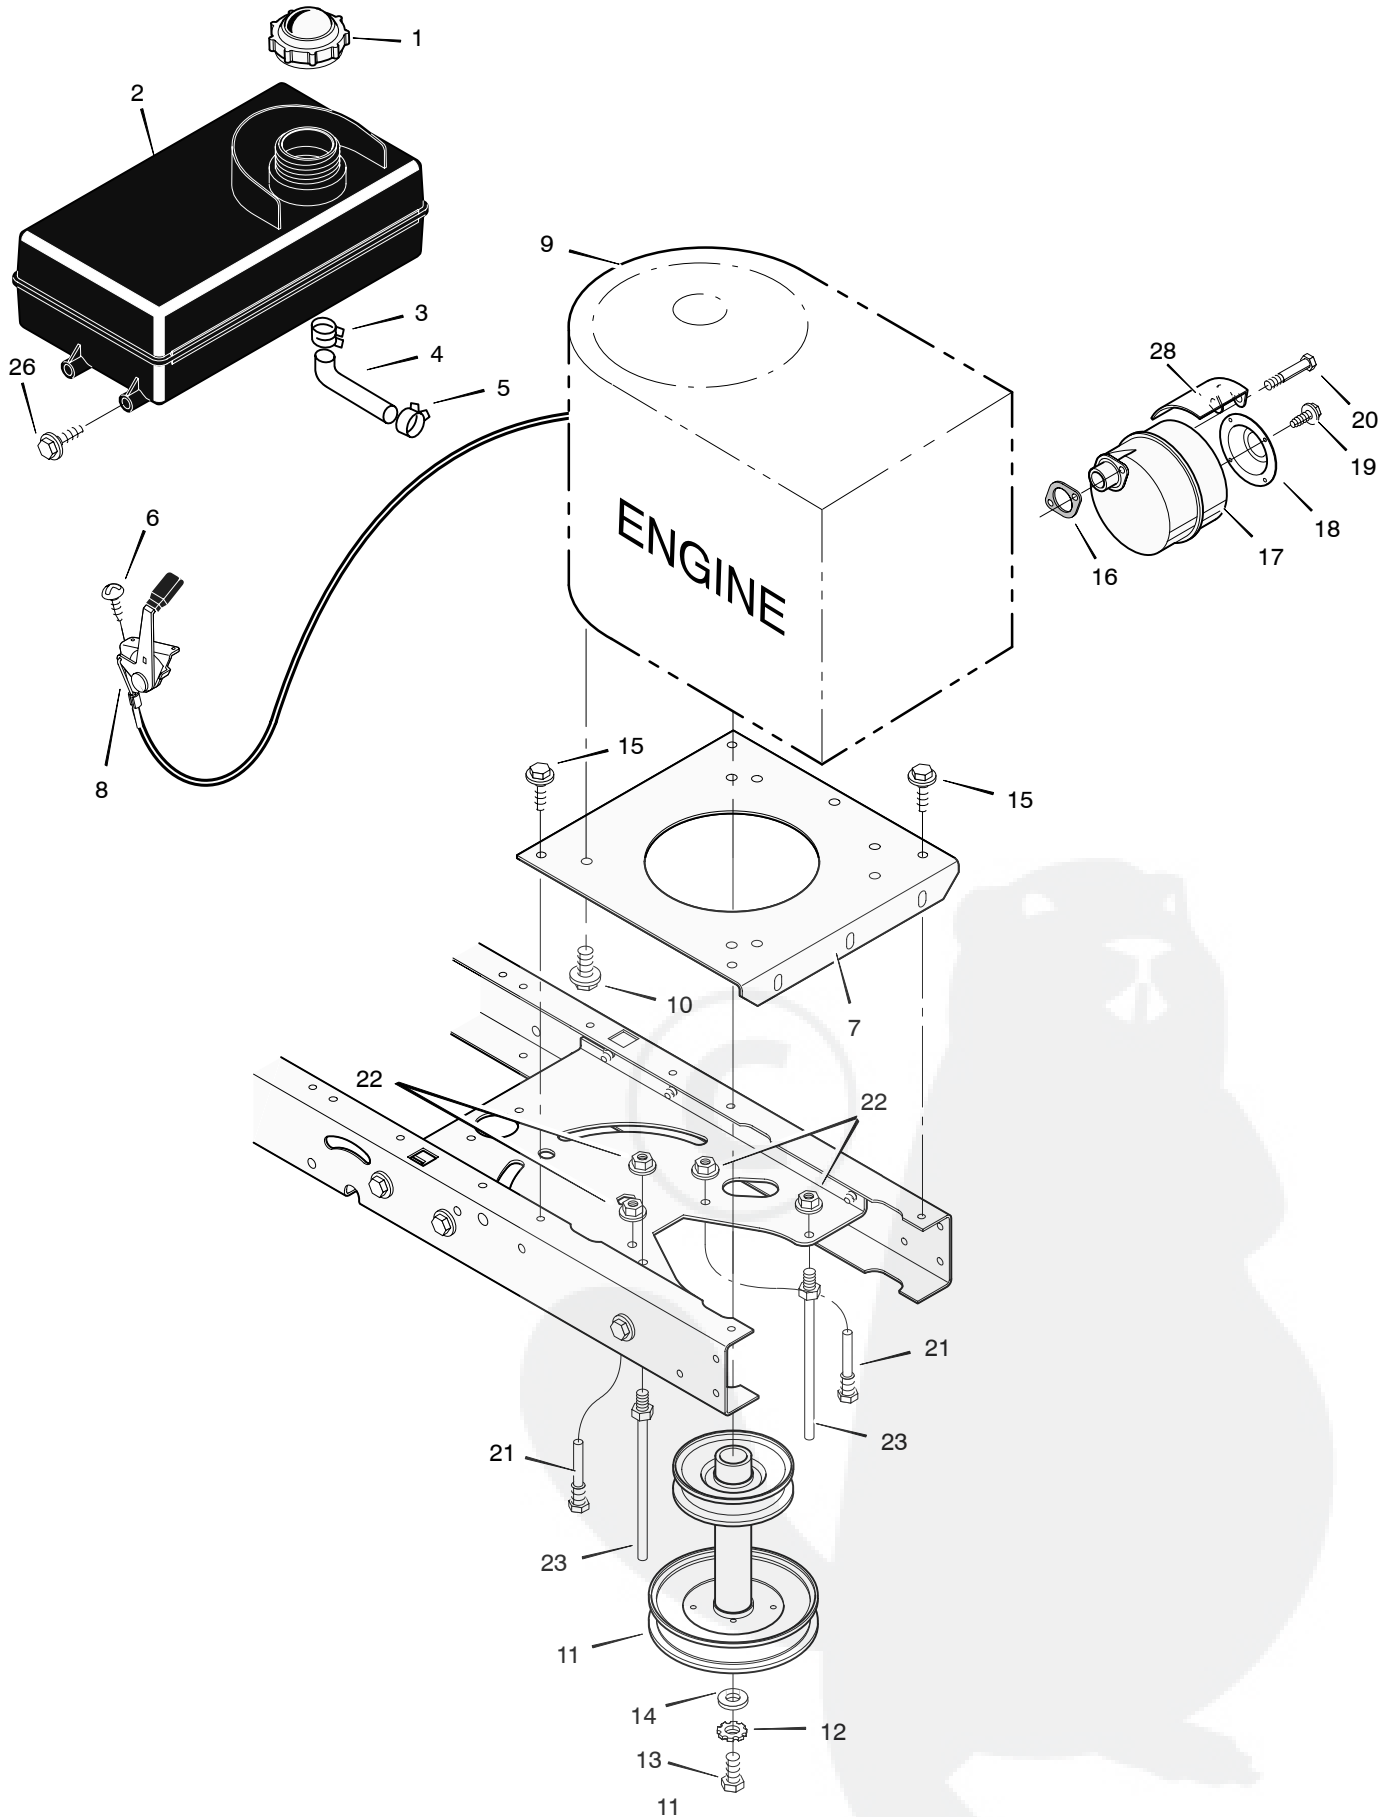

MODEL 385015x50C

REPAIR PARTS MOWER HOUSING

Key No.	Description	Part No.	Key No.	Description	Part No.
1	Pulley, Jackshaft	092852	30	Bracket, Right Suspension	094052E701
2	Nut, Hex	15x140	31	Plate	091770E700
3	Belt, Mower Drive	037x86	32	Nut, Flange	015x88
4	Pulley, Idler	690387	33	Bolt, Carriage	002x53
5	Nut, Flange	015x84	34	Mandrell	1001200
8	Link, Lift	690212E701	35	Bracket, Suspension	690539E701
9	Pad, Friction	094137	36	Adapter, Blade	690411
10	Bolt, Shoulder	009x52	37	Blade	1001427E701
11	Bracket, Suspension	094055E701	38	Washer	17x166
12	Pad Assembly, Left Brake	094049E701	39	Washer	17x165
13	Knob	094068	40	Nut	15x100
14	Bolt, Shoulder	009x51	41	Spring	166x4
15	Plate, Suspension	094128E700	42	Cap, Push On	028x23
16	Spring	166x43	43	Rod, Pivot	094957 Z
17	Nut, Flange	015x79	44	Deflector Assembly	094707
18	Bracket, Left Suspension	094054E700	45	Bracket, Deflector	094956E701
19	Pin, Hanger	095194	46	Bracket, Front Hanger	094062E700
20	Washer	017x91	47	Washer	017x45
21	Pin, Cotter	0031x4	48	Guide, Belt	094781
22	Bolt	0025x7	50	Bracket, Support	094681E700
23	Cover, Pulley	094051E701	51	Screw	26x249
24	Bolt, Shoulder	009x39	52	Spring, Extension	165x118
25	Arm, Idler	1001499	53	Spacer	690369
26	Spring	166x41	54	Housing, Blade *	094061E700
27	Pad Assembly, Right Brake	094047E701	55	Nut, Flange	015x98
28	Bracket Assembly, Brake	094059E700	56	Bolt, Shoulder	009x72
29	Spring	166x42	1-56	Complete Mower Housing Assembly	776000

* Includes Key No. 17, 18, 30, 31, 32, 33, 45, 46, 47 and 51.

MODEL 385015x50C

REPAIR PARTS ENGINE MOUNT