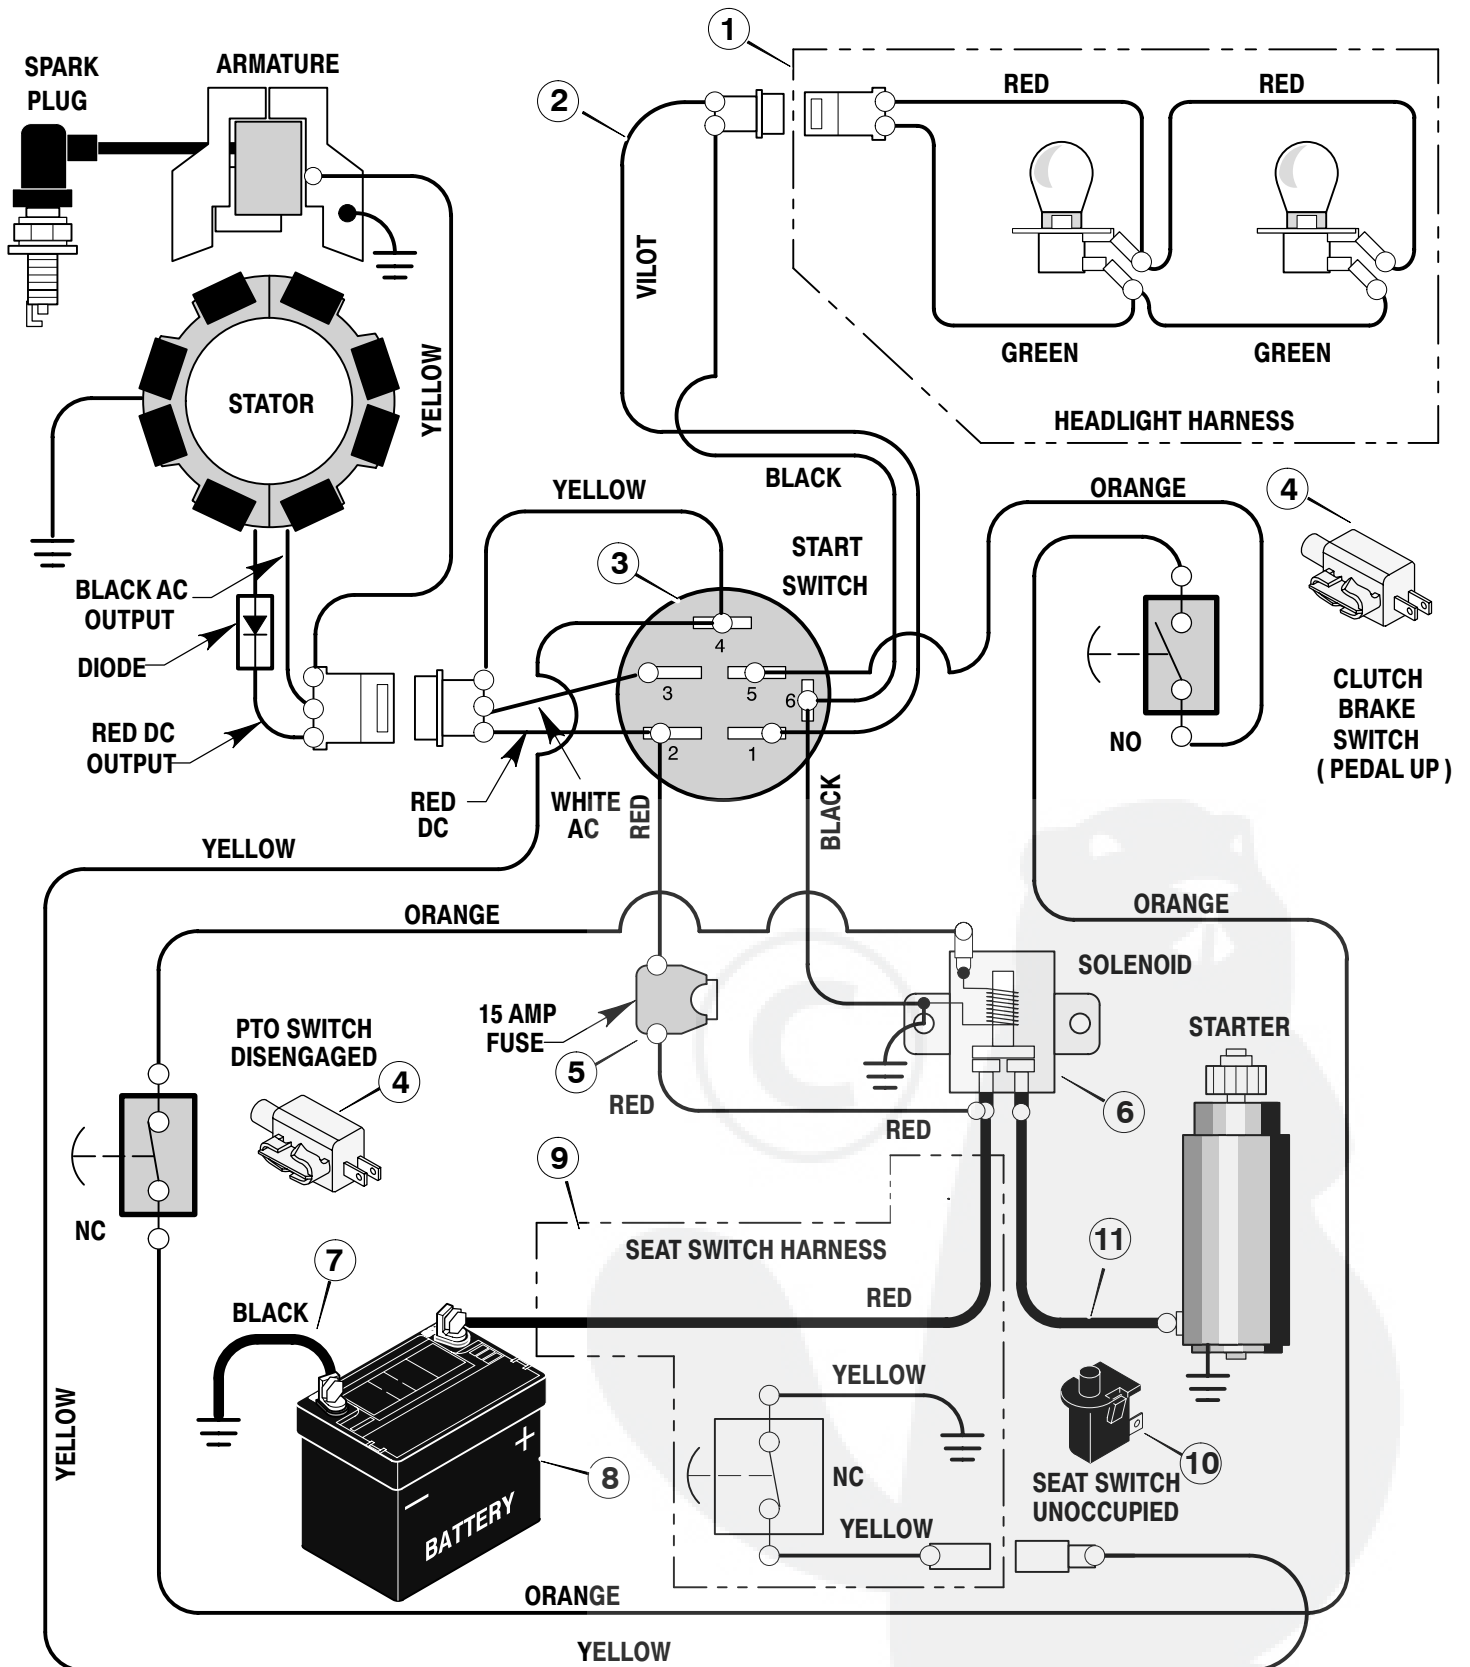

* Includes Key No. 17, 18, 30, 31, 32, 33, 45, 46, 47 and 51.

MODEL 385015x50C

REPAIR PARTS ENGINE MOUNT

Key No.	Description	Part No.
1	Fuel Cap (Incl'd w/Key 2)	092317
2	Fuel Tank	690280
3	Hose Clamp (Incl'd w/Key 2)	095197
4	Fuel Line (Incl'd w/Key 2) (Must cut to Length)	7601033
5	Hose Clamp	095197
6	Screw	26x201
7	Plate, Engine	094006E700
8	Throttle Control	092371
9	Engine, Briggs & Stratton	___ * ___
10	Bolt, Engine Mount	0025x7
11	Stack Pulley Assembly	690439 Z
12	Lockwasher	019x35
13	Bolt, Hex	01x140
14	Washer	17x170
15	Screw	26x249
16	Gasket	091309
17	Muffler	091271
18	Deflector, Muffler	094099 Z
19	Screw	26x208
20	Bolt, Hex	01x134
21	Guide, Belt	093349
22	Nut, Flange	015x79
23	Guide, Belt	094066
26	Screw	26x253
27	Screw	26x263
28	Shield, Heat	091277

* For information on Replacement Parts for this engine contact the manufacturer.

Key No.	Description	Part No.
1	Harness, Light Wire	250x92
	Socket, Light	1001716
	Bulb, Light	090084
2	Harness, Chassis Wire	250x113
3	Switch, Ignition	092377
	Key, Ignition	020729
	Nut, Hex	091489
	Cap, Ignition	091488
4	Switch, Limit	1001575
5	Fuse	302031
	Holder, Fuse	407078
6	Solenoid	094613
	Screw, Mounting	26x229
	Locknut	15x116
7	Cable, Battery Ground	024x32
	Screw, Ground Cable	26x229
8	Battery	021075
	Bolt, Carriage	002x82
	Wingnut	014x79
	Boot, Battery –Positive	690604
9	Harness, Seat Switch Wire	250x67
10	Switch, Seat Sensor	094159
11	Cable	024x31