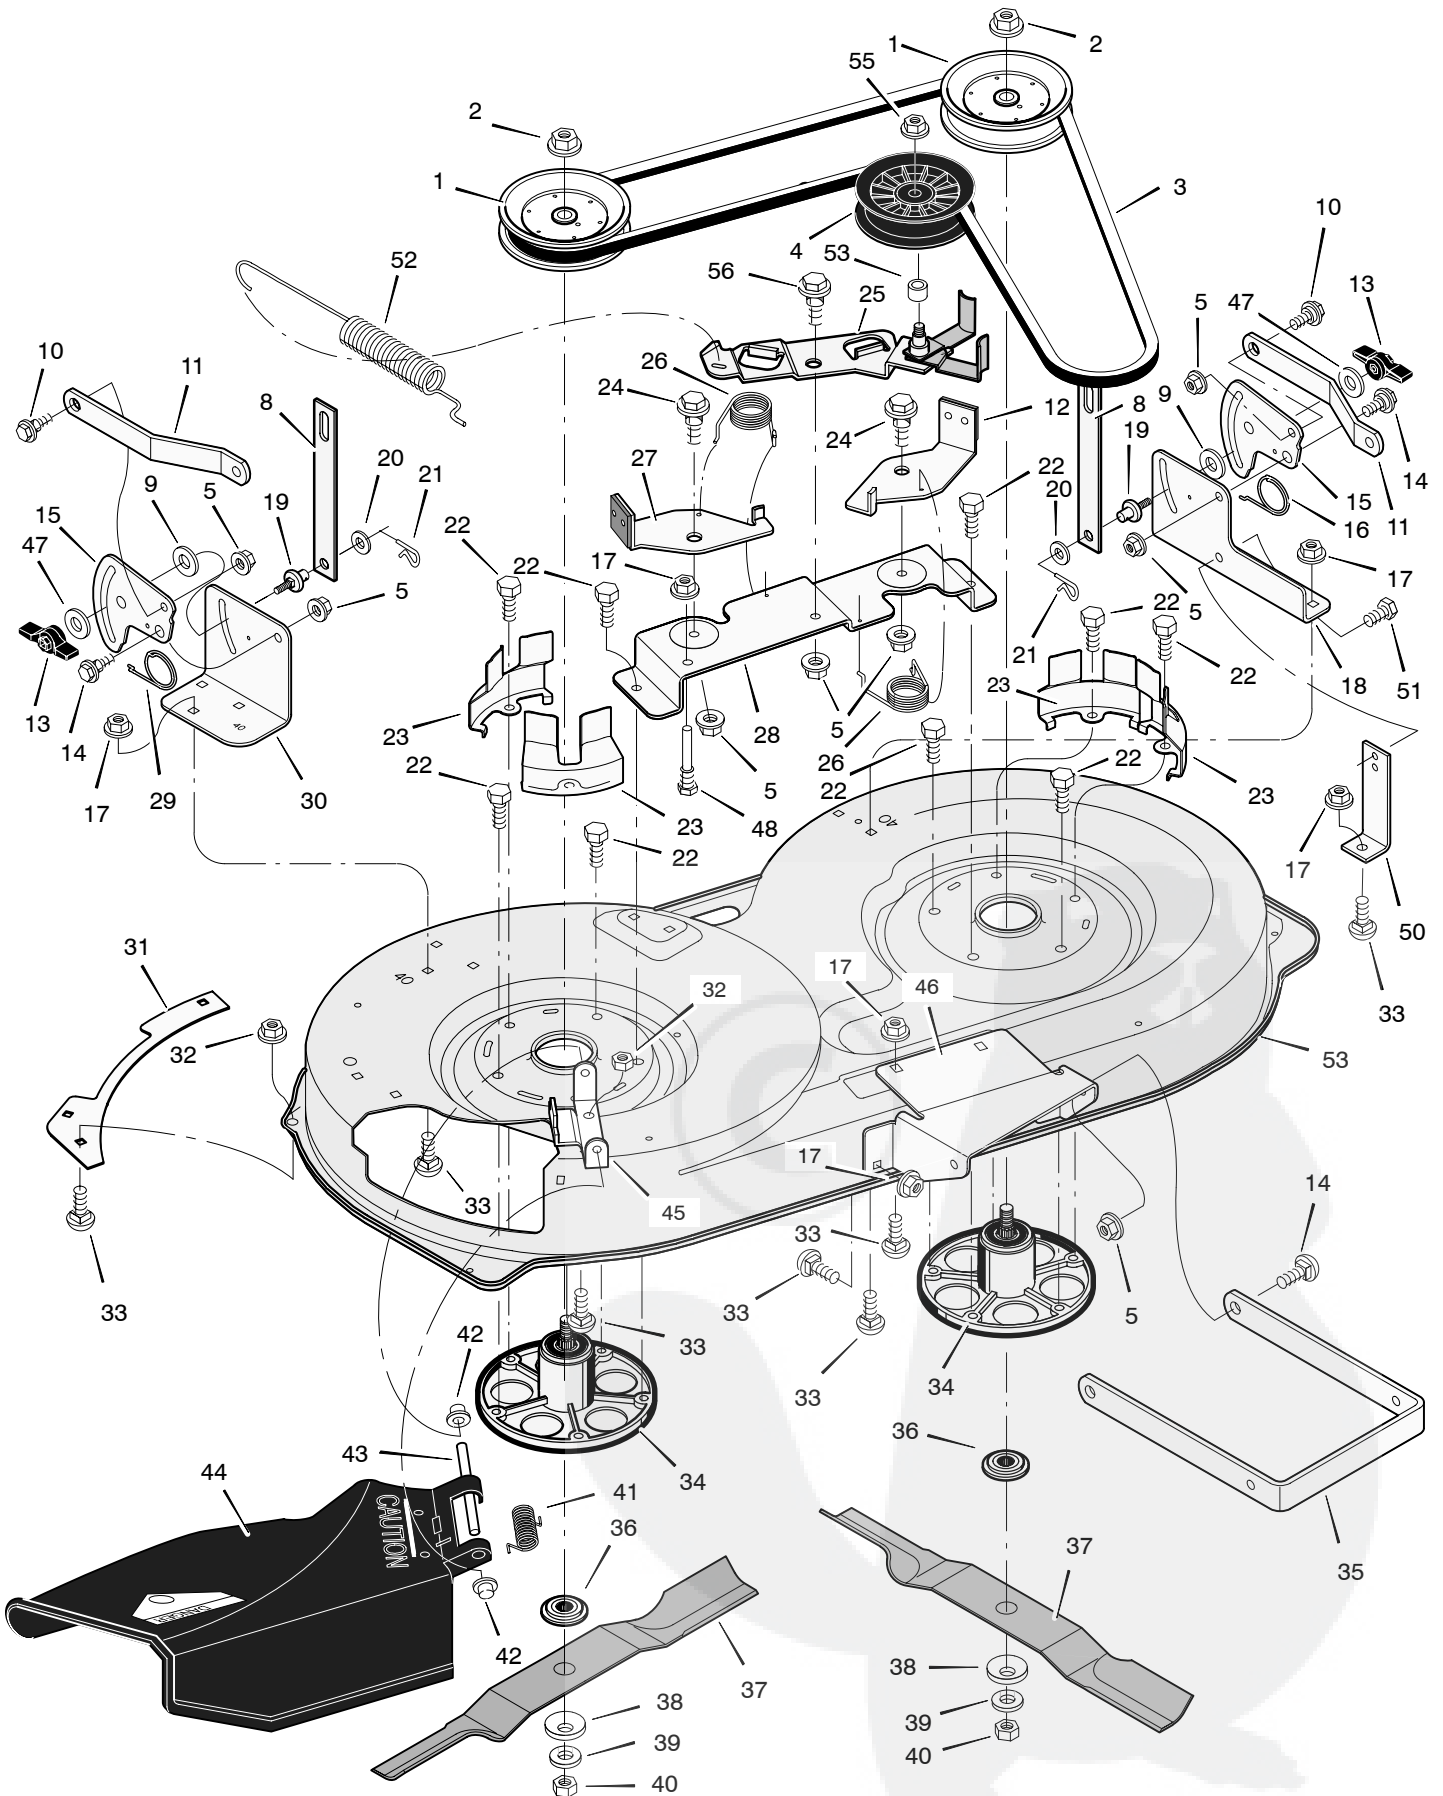

MODEL 385015x50C

REPAIR PARTS MOWER HOUSING

MODEL 385015x50C

REPAIR PARTS MOWER HOUSING

Key No.	Description	Part No.	Key No.	Description	Part No.
1	Pulley, Jackshaft	092852	30	Bracket, Right Suspension	094052E701
2	Nut, Hex	15x140	31	Plate	091770E700
3	Belt, Mower Drive	037x86	32	Nut, Flange	015x88
4	Pulley, Idler	690387	33	Bolt, Carriage	002x53
5	Nut, Flange	015x84	34	Mandrell	1001200
8	Link, Lift	690212E701	35	Bracket, Suspension	690539E701
9	Pad, Friction	094137	36	Adapter, Blade	690411
10	Bolt, Shoulder	009x52	37	Blade	1001427E701
11	Bracket, Suspension	094055E701	38	Washer	17x166
12	Pad Assembly, Left Brake	094049E701	39	Washer	17x165
13	Knob	094068	40	Nut	15x100
14	Bolt, Shoulder	009x51	41	Spring	166x4
15	Plate, Suspension	094128E700	42	Cap, Push On	028x23
16	Spring	166x43	43	Rod, Pivot	094957 Z
17	Nut, Flange	015x79	44	Deflector Assembly	094707
18	Bracket, Left Suspension	094054E700	45	Bracket, Deflector	094956E701
19	Pin, Hanger	095194	46	Bracket, Front Hanger	094062E700
20	Washer	017x91	47	Washer	017x45
21	Pin, Cotter	0031x4	48	Guide, Belt	094781
22	Bolt	0025x7	50	Bracket, Support	094681E700
23	Cover, Pulley	094051E701	51	Screw	26x249
24	Bolt, Shoulder	009x39	52	Spring, Extension	165x118
25	Arm, Idler	1001499	53	Spacer	690369
26	Spring	166x41	54	Housing, Blade *	094061E700
27	Pad Assembly, Right Brake	094047E701	55	Nut, Flange	015x98
28	Bracket Assembly, Brake	094059E700	56	Bolt, Shoulder	009x72
29	Spring	166x42	1-56	Complete Mower Housing Assembly	776000

* Includes Key No. 17, 18, 30, 31, 32, 33, 45, 46, 47 and 51.