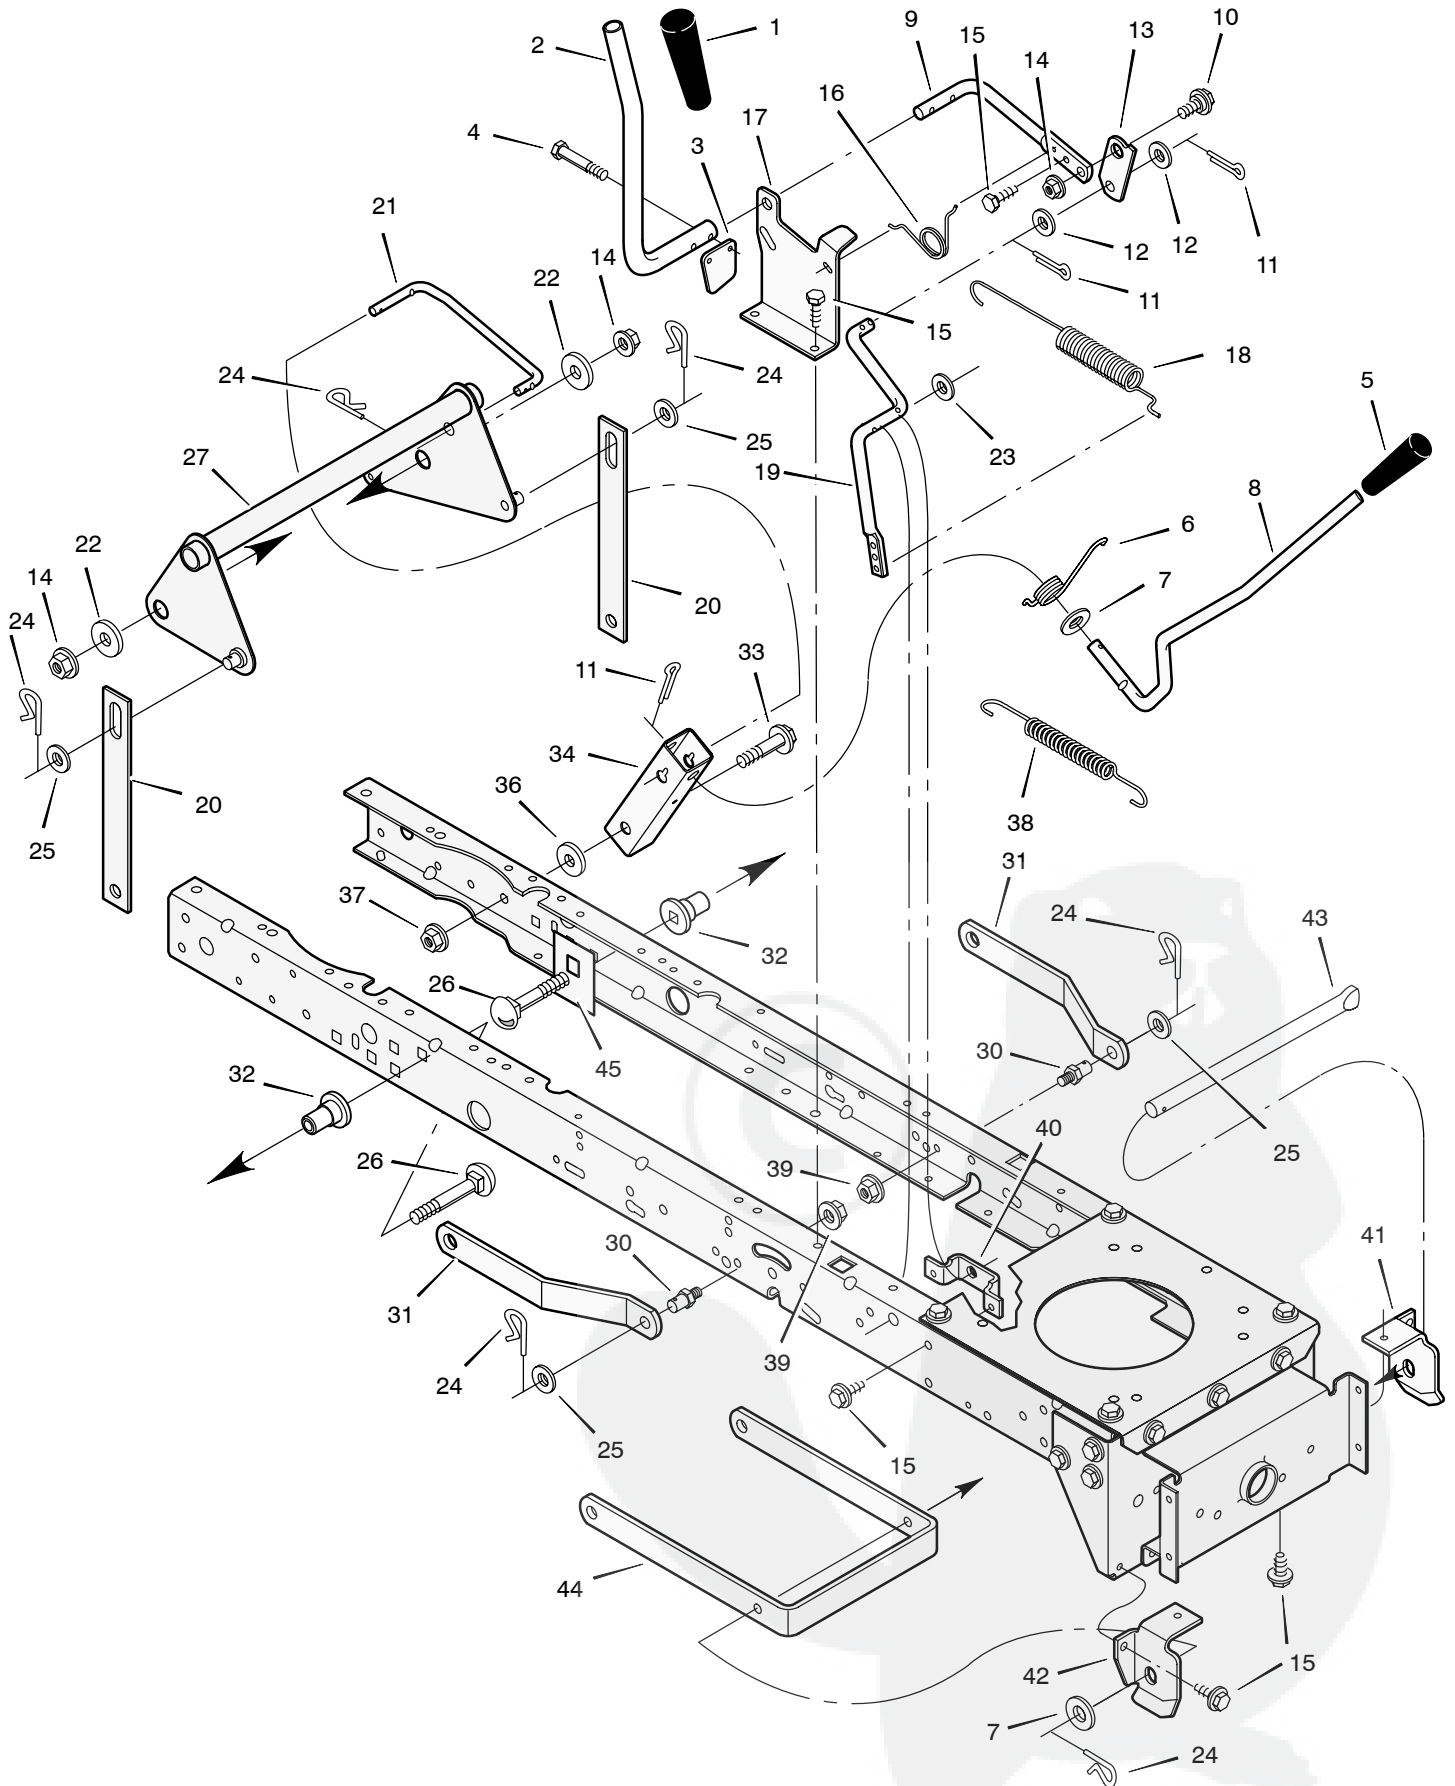

MODEL 385015x50C

REPAIR PARTS MOWER HOUSING SUSPENSION

MODEL 385015x50C

REPAIR PARTS MOWER HOUSING SUSPENSION

Key No.	Description	Part No.	Key No.	Description	Part No.
1	Grip	092698	22	Washer	17x168
2	Handle, PTO	094157 Z	23	Washer	017x57
3	Pad, Switch	094022 Z	24	Pin, Hair	0031x4
4	Bolt	0025x3	25	Washer	017x91
5	Grip	092697	26	Bolt, Carriage	002x85
6	Spring	166x40	27	Lever Assembly, Lift	1001111E700
7	Washer	17x103	30	Pin	094067
8	Handle, Lift	690533	31	Bracket, Rear Suspension	094055E701
9	Lever, PTO	094017 Z	32	Spacer, Lifter	690151
10	Bolt, Shoulder	009x39	33	Bolt, Shoulder	009x53
11	Pin, Cotter	030x20	34	Bracket, Pivot	094015E700
12	Washer	017x57	36	Washer	17x191
13	Link, PTO	094004 Z	37	Nut, Flange	015x84
14	Nut, Flange	015x84	38	Spring	165x131
15	Screw	26x249	39	Nut, Flange	015x68
16	Spring	166x39	40	Bracket, PTO	094005E701
17	Bracket, PTO	094018E701	41	Hanger, Left Deck	094027E701
18	Spring	165x118	42	Hanger, Right Deck	094026E700
19	Crank, PTO	690394E701	43	Rod, Hanger	094158 Z
20	Link, Lift	690212E701	44	Bracket, Suspension	690539E701
21	Link, Lift Handle	690122 Z	45	Plate, Stiffening	1001098E701