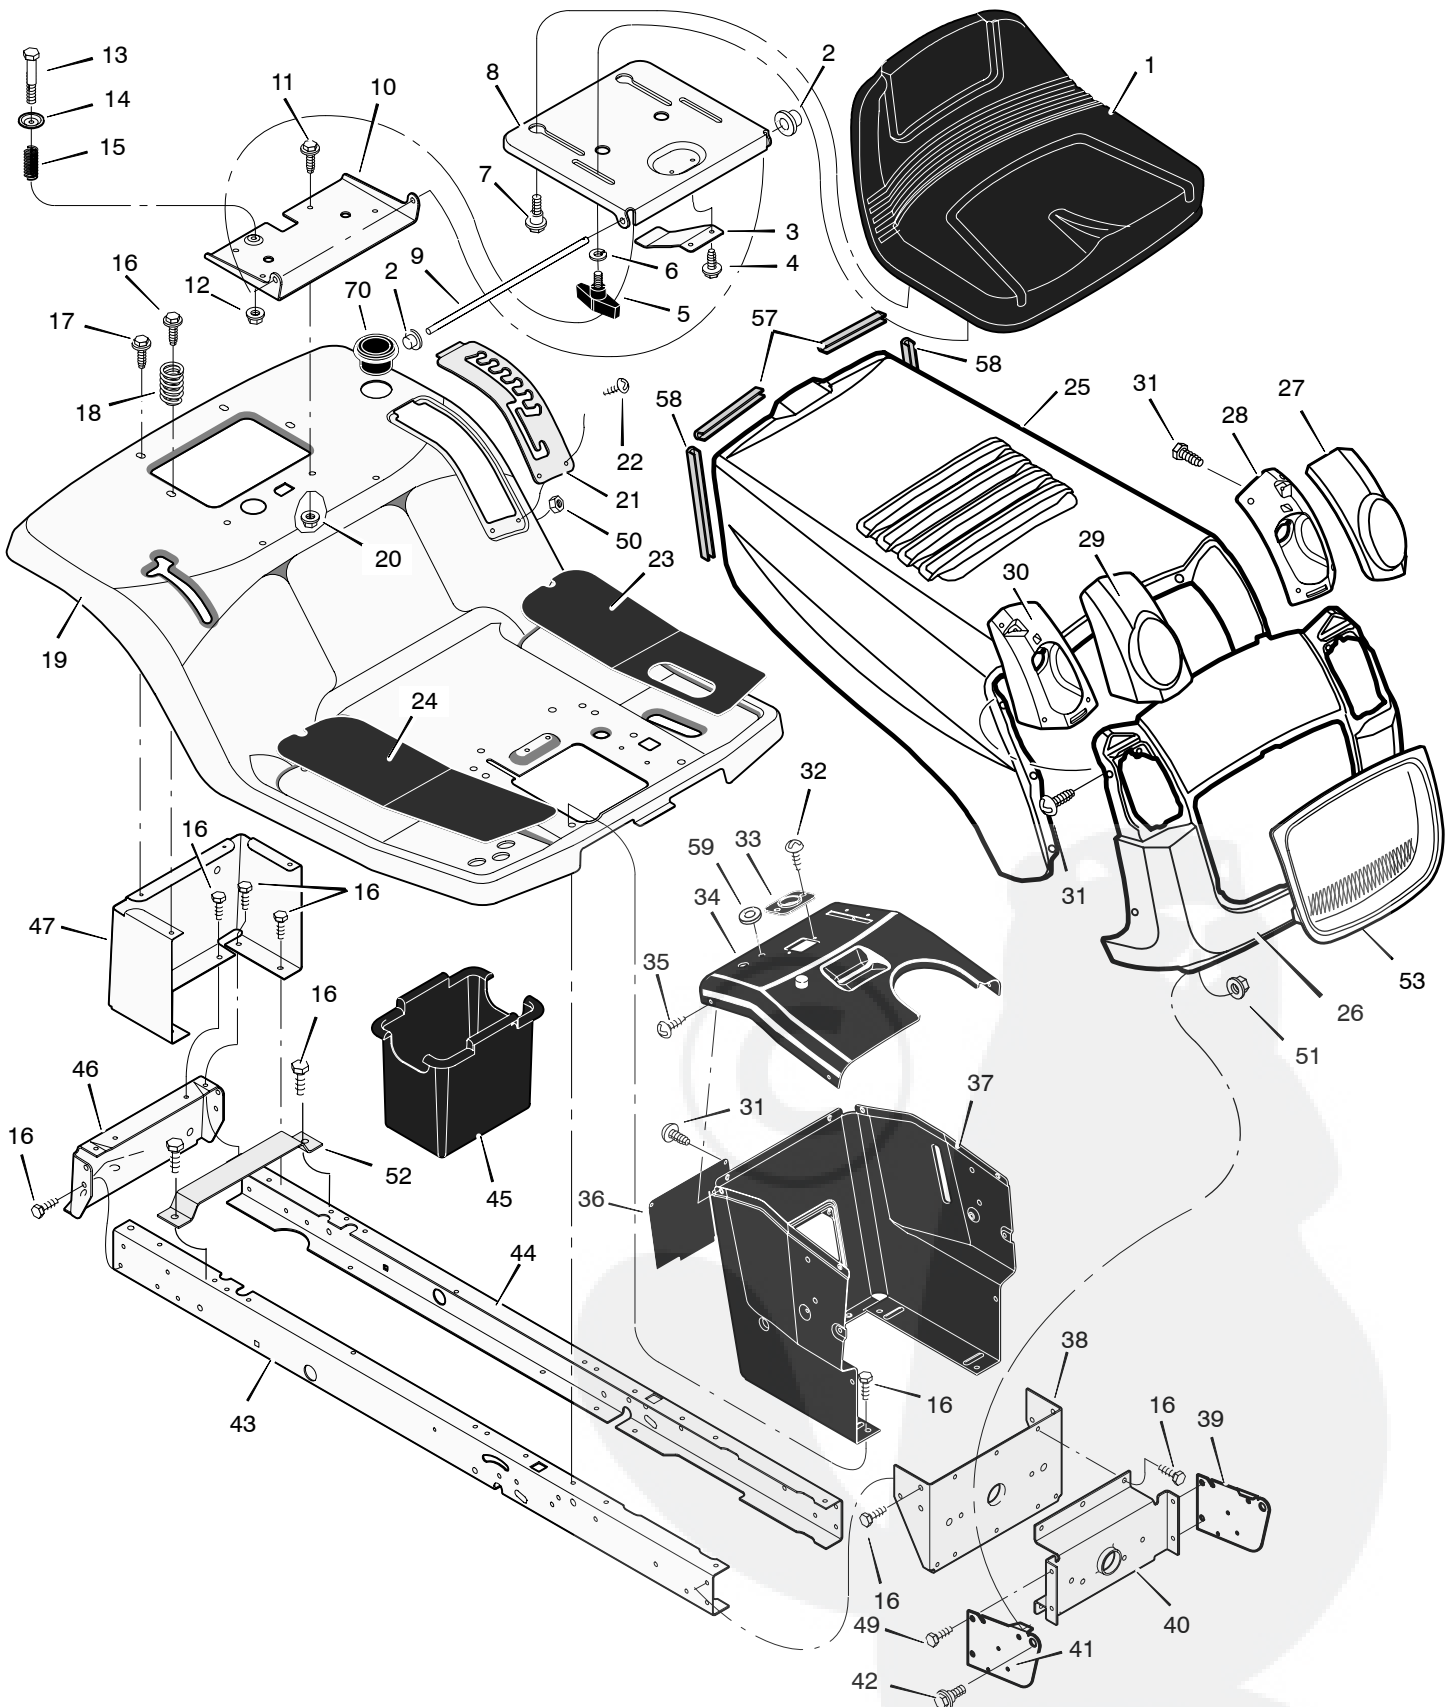

MODEL 385015x50C

REPAIR PARTS CHASSIS & HOOD

MODEL 385015x50C

REPAIR PARTS CHASSIS & HOOD

Key No.	Description	Part No.	Key No.	Description	Part No.
1	Seat	690567	30	Housing, Right Headlamp	1001543
2	Cap, Push On	028x23	31	Screw	26x270
3	Spring	094057	32	Screw	26x238
4	Screw	26x229	33	Bearing, Steering	1001491
5	Bolt, Wing	1001054	34	Dash	1001584E717
6	Washer	017x47	35	Screw	26x201
7	Bolt, Shoulder	009x56	36	Panel, Access	093007E701
8	Support, Seat	094154E701	37	Support, Dash	095318E717
9	Rod, Pivot	094156 Z	38	Bracket, Rear Hanger	1001270E701
10	Bracket, Pivot	1001648E701	39	Support, Left Grille	094085E700
11	Bolt	001x45	40	Axle, Hanger	094007E700
12	Nut	015x89	41	Support, Right Grille	094084E701
13	Bolt, Shoulder	009x55	42	Bolt, Shoulder	009x58
14	Washer	094155	43	Frame, Right	1001928E701
15	Spring	164x31	44	Frame, Left	1001927E701
16	Screw	26x249	45	Container, Battery	690424
17	Screw	26x263	46	Plate, Hitch	1001002E701
18	Spring	164x30	47	Panel, Rear	690434E701
19	Deck, Seat	1001558E245	49	Screw	26x277
20	Nut	15x123	50	Nut	015x81
21	Plate, Index	094151E701	51	Nut	15x124
22	Screw	009x47	52	Support, Battery	690482E701
23	Mat, Left	094999	53	Insert, Grille	1001541
24	Mat, Right	094998	57	Grommet, Parking Brake Rod	1001755
25	Hood	1001538E245	58	Trim, Hood (3.75")	1001652
26	Grille	1001531E717	59	Trim, Hood (6.5")	1001653
27	Lens, Left	1001546	70	Holder, Cup	1001542
28	Housing, Left Headlamp	1001544	—	Bag Assembly, Parts	690650
29	Lens, Right	1001545	—	Instruction Book & Parts List	F-040724L