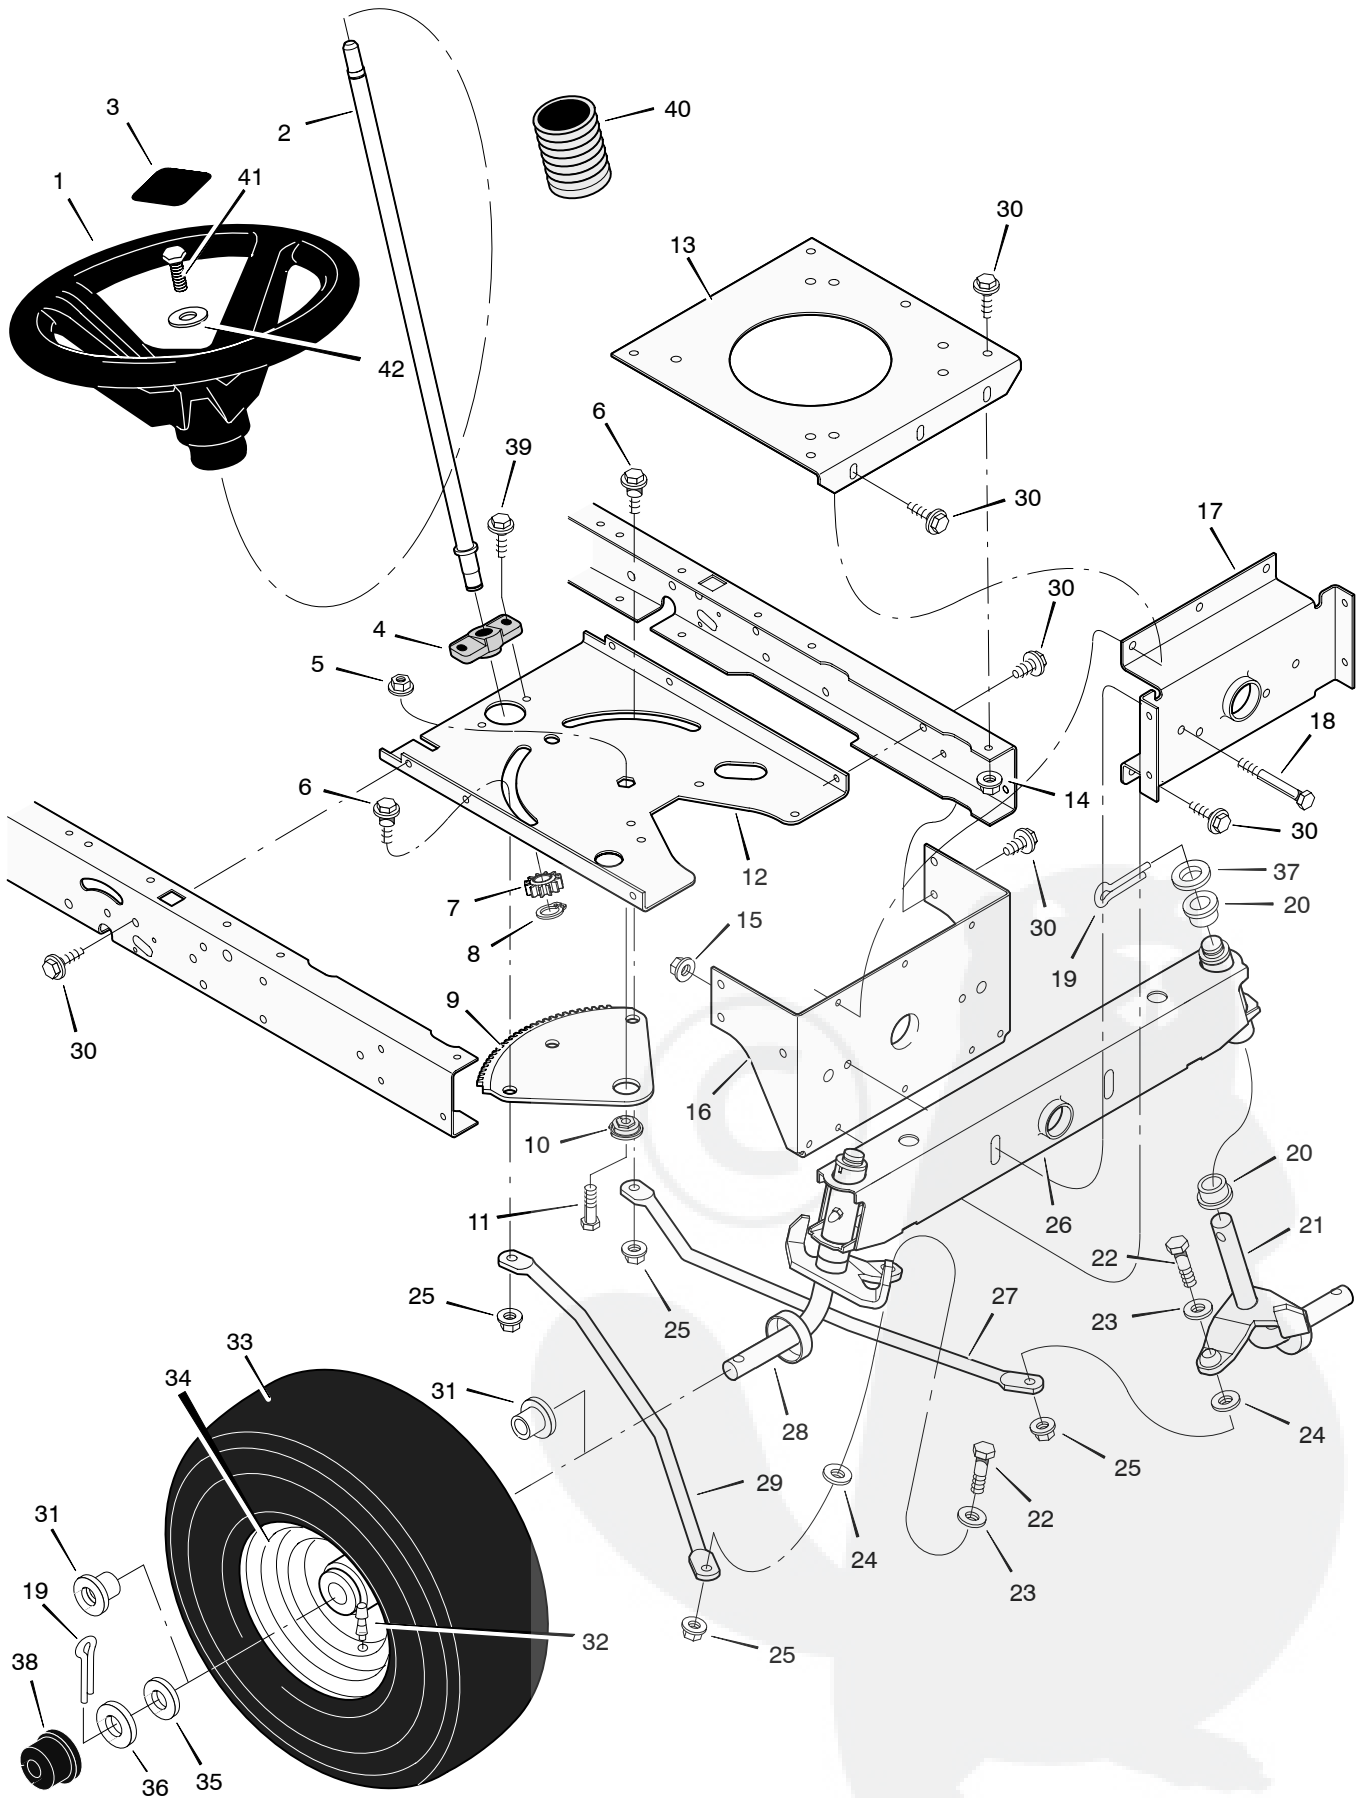

MODEL 385015x50C

REPAIR PARTS STEERING

MODEL 385015x50C

REPAIR PARTS STEERING

Key No.	Description	Part No.	Key No.	Description	Part No.
1	Wheel, Steering	095184	23	Washer	17x104
2	Post, Steering	690625	24	Washer	017x53 Z
3	Insert, Steering Wheel	711325	25	Nut, Flange	015x84
4	Bearing	094124	26	Axle Assembly	7601037
5	Nut, Flange	15x111	27	Drag Link, Left	095329E701
6	Bolt, Shoulder	009x57	28	Spindle Assembly, Right	094575E701
7	Gear, Pinion	690183	29	Drag Link, Right	095328E701
8	Ring, Snap	011x25	30	Screw	26x249
9	Gear, Sector	094121	31	Bearing, Wheel	091334
10	Bearing	094123	32	Stem, Valve	024373
11	Bolt	001x84	33	Tire *	
12	Plate, Steering	1001121E701	—	Tube	407046
13	Plate, Engine	094006E700	34	Wheel and Tire Assembly	094578-601
14	Nut, Flange	015x88	35	Washer	17x195
15	Nut, Flange	15x118	36	Washer	17x113
16	Bracket, Hanger	1001270E701	37	Washer	017x83
17	Axle, Hanger	094007E701	38	Hub Cap	094618
18	Bolt	01x146	39	Screw	26x267
19	Pin, Cotter	030x49	40	Bellows	054789
20	Bearing	690150	41	Bolt	0025x3
21	Spindle Assembly, Left	094576E701	42	Washer	17x146
22	Bolt	01x111			

* When you order a tire, make sure to give the brand name of the tire so that the tread pattern on the tire will match.