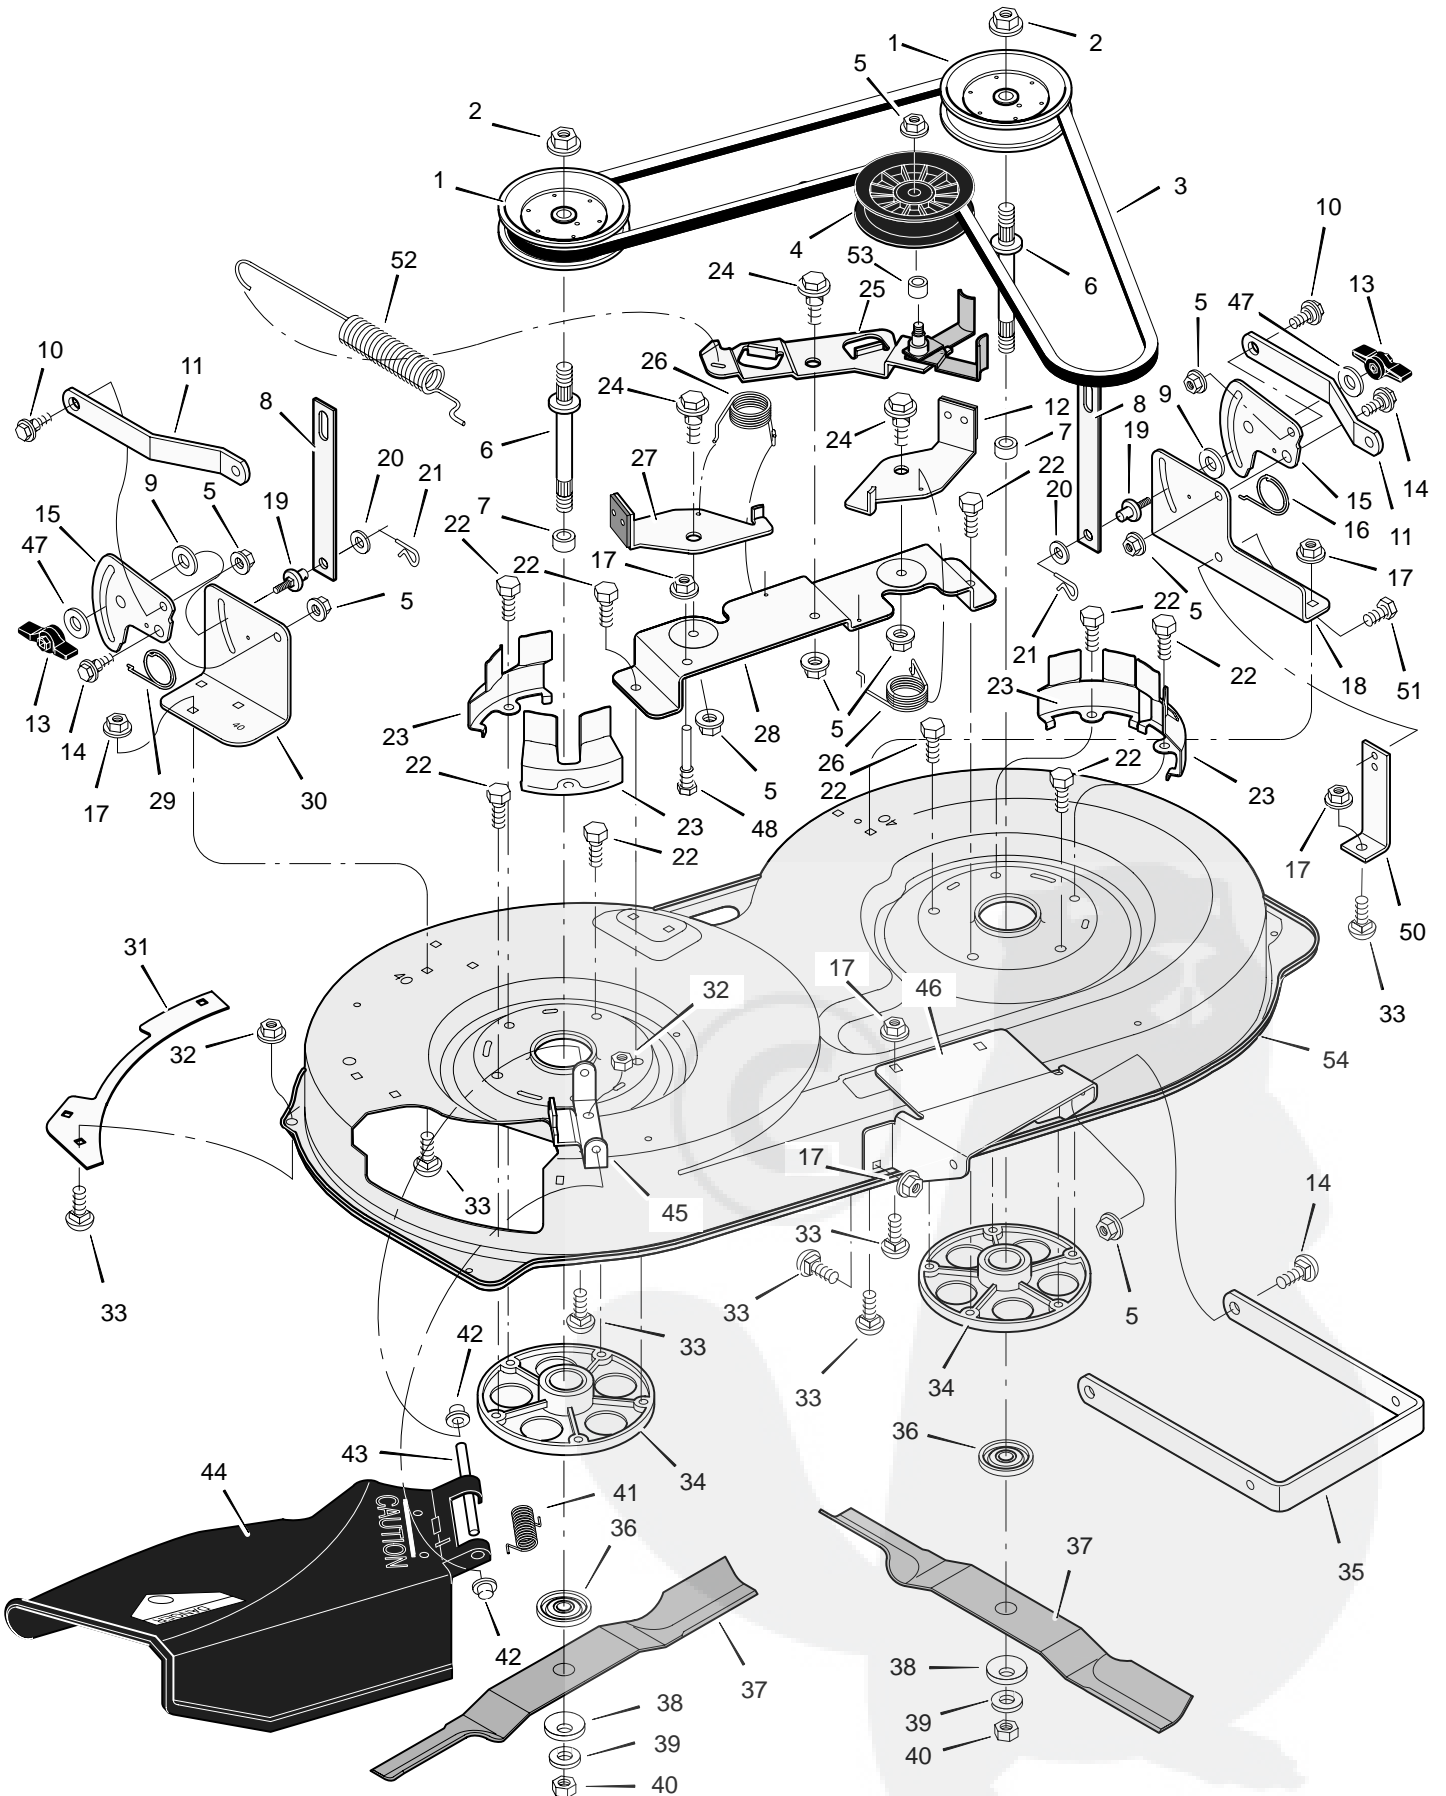

MODEL 38502x51E

REPAIR PARTS MOWER HOUSING

MODEL 38502x51E

REPAIR PARTS MOWER HOUSING

Key No.	Description	Part No.	Key No.	Description	Part No.
1	Pulley, Jackshaft	92852	28	Bracket Assembly, Brake	94059E700
2	Nut, Hex	15x121	29	Spring	166x42
3	Belt, Mower Drive	37x86	30	Bracket, Right Suspension	94052E700
4	Pulley, Idler	91801	31	Plate	91770E700
5	Nut, Flange	15x84	32	Nut, Flange	15x88
6	Jackshaft	94129	33	Bolt, Carriage	2x53
7	Spacer	94130	34	Mandrel	90905
8	Link, Lift	690212E700	35	Bracket, Suspension	94058E700
9	Pad, Friction	94137	36	Adapter, Blade	1001035
10	Bolt, Shoulder	9x52	37	Blade	94913E701
11	Bracket, Suspension	94055E700	38	Washer	17x166
12	Pad Assembly, Left Brake	94049E700	39	Washer	17x165
13	Knob	94068	40	Nut	15x100
14	Bolt, Shoulder	9x51	41	Spring	166x4
15	Plate, Suspension	94128E700	42	Cap, Push On	28x23
16	Spring	166x43	43	Rod, Pivot	94957 Z
17	Nut, Flange	15x79	44	Deflector Assembly	94707
18	Bracket, Suspension	94054E700	45	Bracket, Deflector	94956E700
19	Pin, Hanger	95194	46	Bracket, Front Hanger	94062E700
20	Washer	17x103	47	Washer	17x45 Z
21	Pin, Cotter	31x4	48	Guide, Belt	94781
22	Bolt	25x7	50	Bracket, Support	94681E700
23	Cover, Pulley	94051E700	51	Screw	26x249
24	Bolt, Shoulder	9x39	52	Spring, Extension	165x118
25	Arm, Idler	690408	53	Spacer	690369
26	Spring	166x41	54	Housing, Blade *	94061E700
27	Pad Assembly, Right Brake	94047E700	1-54	Complete Mower Housing Assembly	776000

* Includes Key No. 17, 18, 30, 31, 32, 33, 45, 46, 47 and 51.