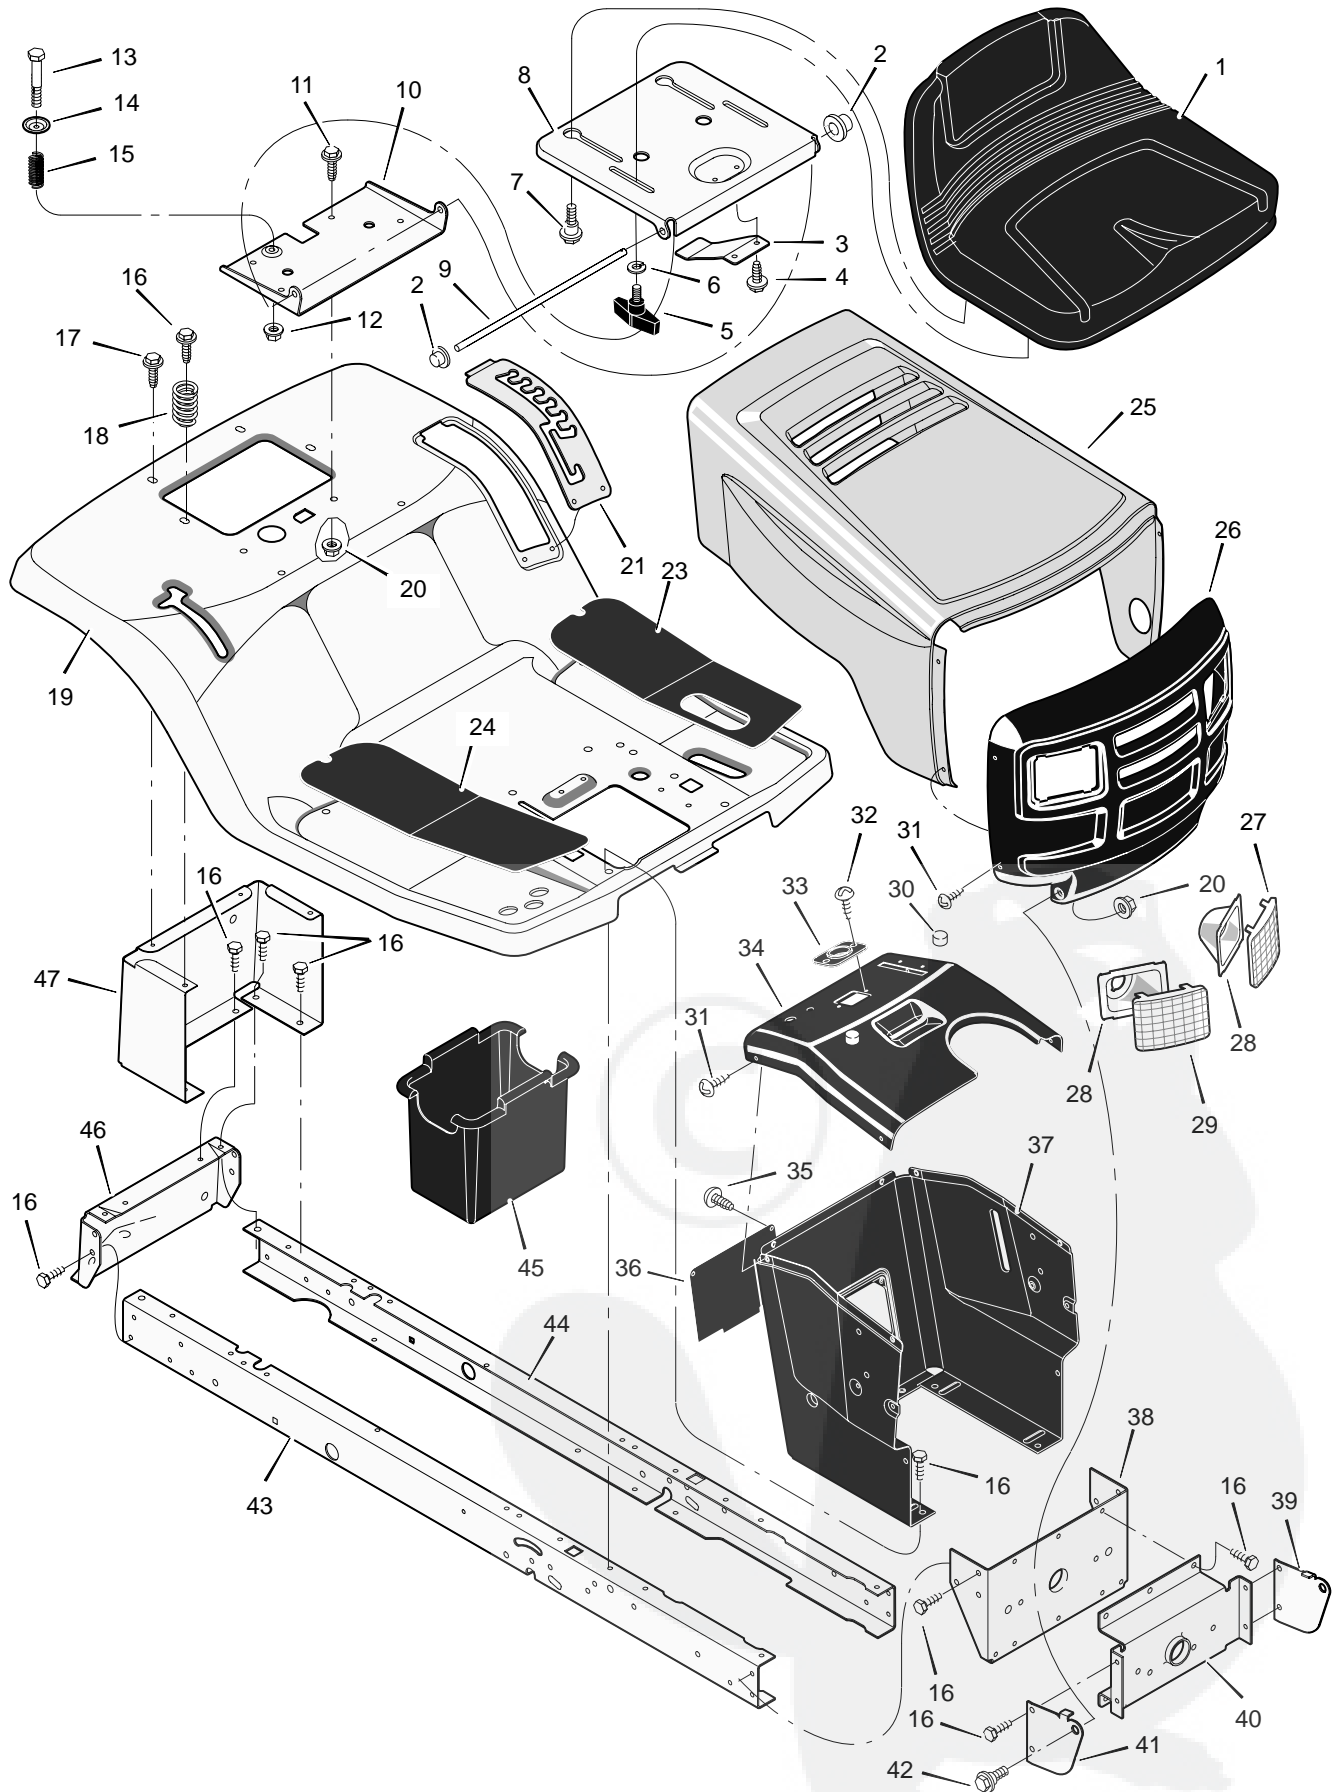

MODEL 38502x51E

REPAIR PARTS CHASSIS & HOOD

MODEL 38502x51E

REPAIR PARTS CHASSIS & HOOD

| Key No. | Description | Part No. | Key No. | Description | Part No. |
|---------|----------------|-----------|---------|-------------------------------|-------------|
| 1 | Seat | 690566 | 25 | Hood | 690608E245 |
| 2 | Cap, Push On | 28x23 | 26 | Grille | 94079E700 |
| 3 | Spring | 94057 | 27 | Lens, Left | 94081 |
| 4 | Screw | 26x229 | 28 | Bezel | 94807 Z |
| 5 | Bolt, Wing | 1001054 | 29 | Lens, Right | 94080 |
| 6 | Washer | 17x47Z | 31 | Screw | 26x270 |
| 7 | Bolt, Shoulder | 9x56 | 32 | Screw | 26x239 |
| 8 | Support, Seat | 94154E700 | 33 | Bearing, Steering | 94075 |
| 9 | Rod, Pivot | 94156 Z | 34 | Dash | 94074E700 |
| 10 | Bracket, Pivot | 94153E700 | 35 | Screw | 26x270 |
| 11 | Bolt | 1x45 | 36 | Panel, Access | 93007E700 |
| 12 | Nut | 15x89 | 37 | Support, Dash | 95318E700 |
| 13 | Bolt, Shoulder | 9x55 | 38 | Bracket, Rear Hanger | 94013E700 |
| 14 | Washer | 94155Z | 39 | Support, Left Grille | 94083E700 |
| 15 | Spring | 164x31 | 40 | Axle, Hanger | 94007E700 |
| 16 | Screw | 26x249 | 41 | Support, Right Grille | 94082E700 |
| 17 | Screw | 26x263 | 42 | Bolt, Shoulder | 9x51 |
| 18 | Spring | 164x30 | 43 | Frame, Right | 1001124E700 |
| 19 | Deck, Seat | 95249E245 | 44 | Frame, Left | 1001123E700 |
| 20 | Nut | 15x88 | 45 | Container, Battery | 690424 |
| 21 | Plate, Index | 94829E700 | 46 | Plate, Hitch | 1001002E700 |
| 23 | Mat, Left | 94999 | 47 | Panel, Rear | 690434E700 |
| 24 | Mat, Right | 94998 | — | Instruction Book & Parts List | F-010768L |