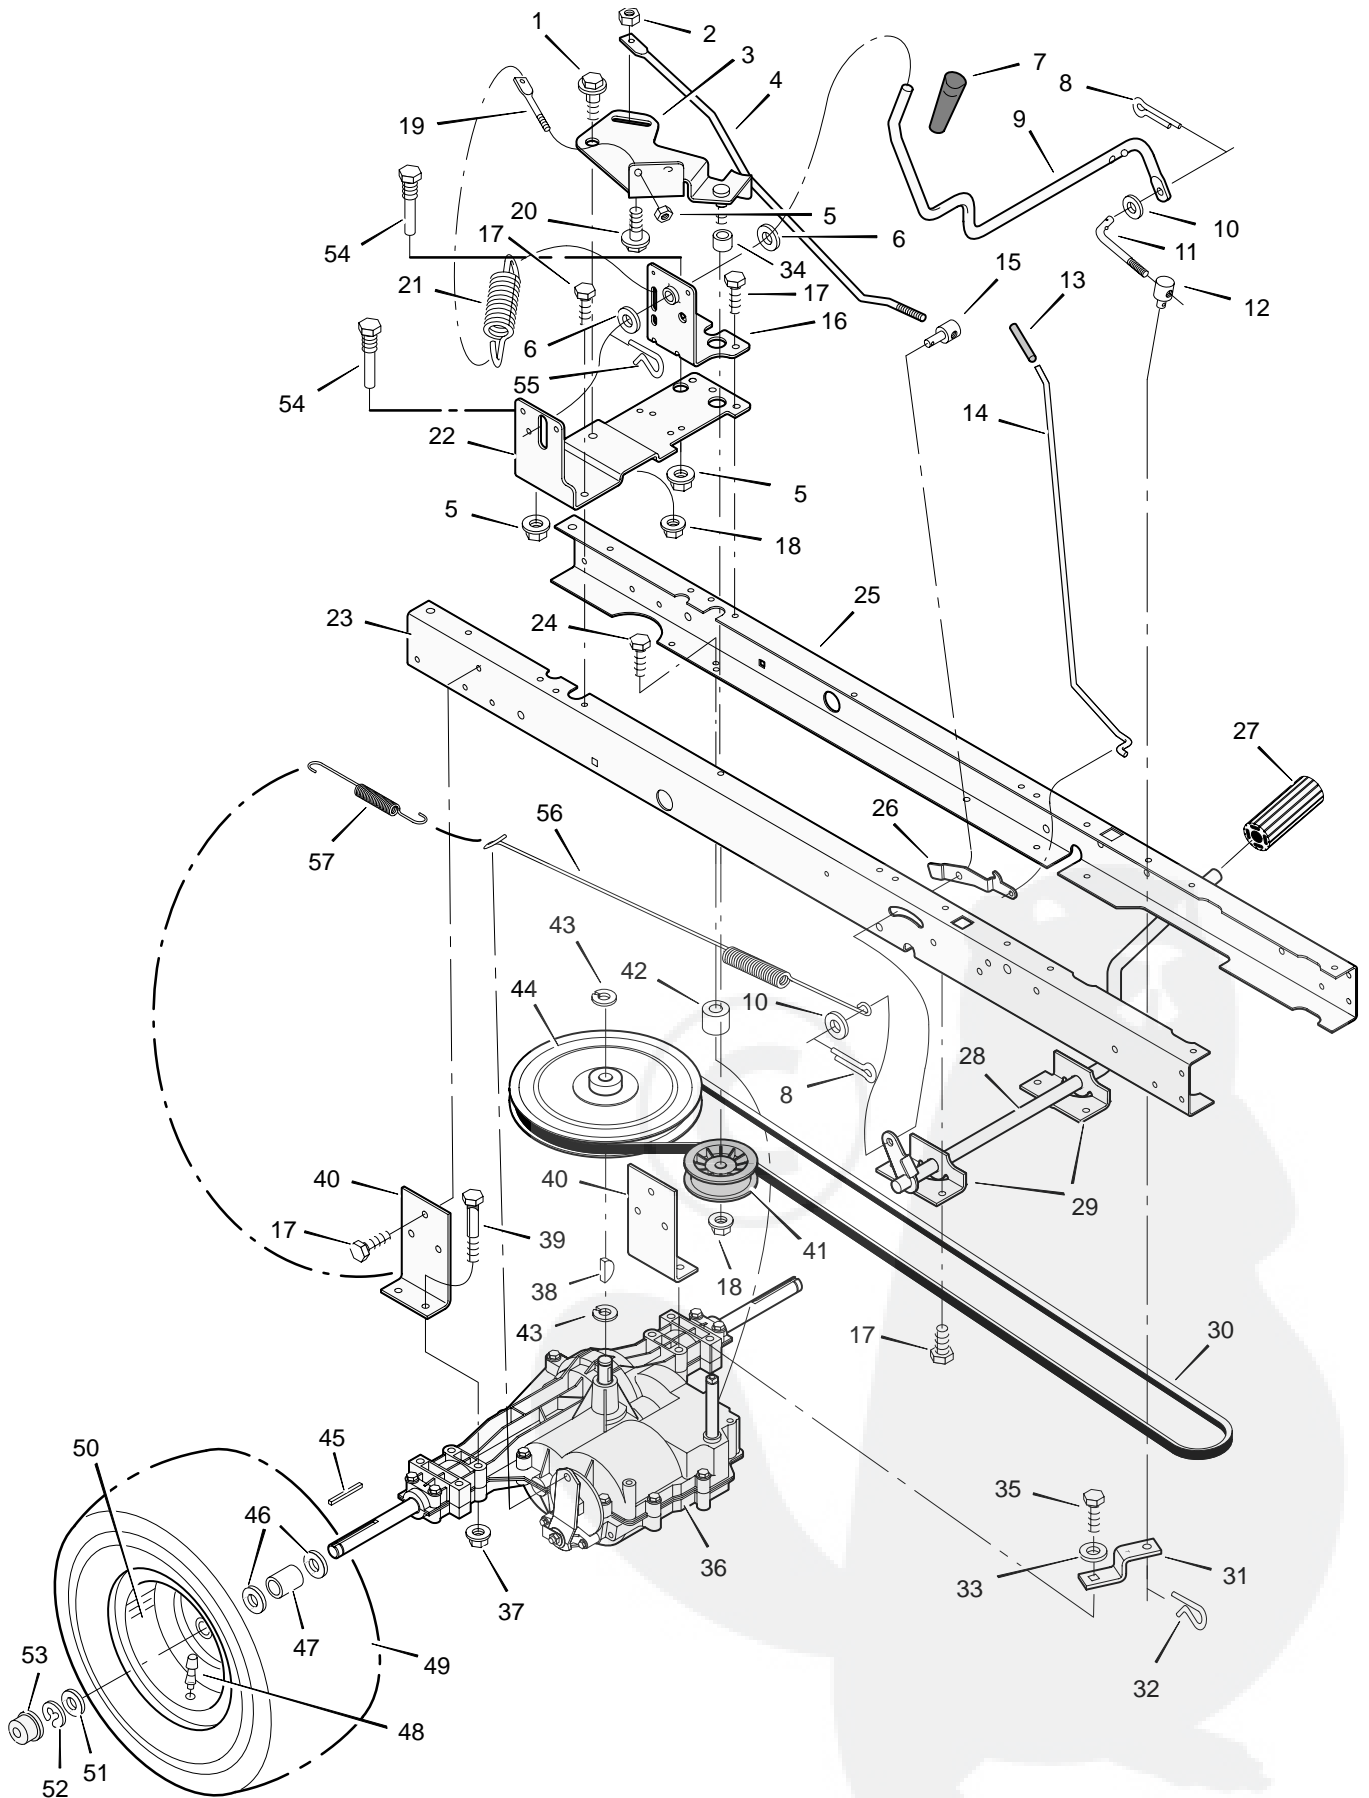

MODEL 38502x51E

REPAIR PARTS MOTION DRIVE

MODEL 38502x51E

REPAIR PARTS MOTION DRIVE

| Key No. | Description | Part No. | Key No. | Description | Part No. |
|---------|----------------------|-------------|---------|-----------------------|-----------|
| 1 | Bolt, Shoulder | 9x39 | 30 | Belt, Motion Drive | 37x87 |
| 2 | Nut, Hex | 15x89 | 31 | Yoke, Shift | 94031Z |
| 3 | Arm, Idler | 690173 Z | 32 | Pin, Hair | 31x6 |
| 4 | Rod, Clutch | 94041 Z | 33 | Washer | 17x148 |
| 5 | Nut | 15x79 | 34 | Spacer | 690369 |
| 6 | Washer | 17x102 | 35 | Bolt | 6x105 |
| 7 | Grip | 92697 | 36 | Transaxle ** | — |
| 8 | Pin, Cotter | 30x20 | 37 | Nut | 15x88 |
| 9 | Lever, Shift | 94043 Z | 38 | Key, Woodruff | 20697 |
| 10 | Washer | 17x47 Z | 39 | Bolt | 1x155 |
| 11 | Link, Shift | 94044 Z | 40 | Bracket, Transaxle | 94008E700 |
| 12 | Nut, Adjuster | 21920 | 41 | Pulley | 690409 |
| 13 | Grip | 91079 | 42 | Spacer | 94132 |
| 14 | Rod, Parking Brake | 1001245 Z | 43 | E-Ring | 11x7 |
| 15 | Nut, Adjuster | 94815 | 44 | Pulley, Drive | 95094 |
| 16 | Bracket, Shift | 94034E700 | 45 | Key, Square | 21553 |
| 17 | Screw | 26x249 | 46 | Washer | 17x160 |
| 18 | Nut | 15x84 | 47 | Spacer, Transaxle | 690554 Z |
| 19 | Mount, Stud Spring | 94042 Z | 48 | Stem, Valve | 24373 |
| 20 | Bolt, Shoulder | 9x54 | 49 | Tire * | 91923 |
| 21 | Spring, Extension | 165x116 | — | Tube | 407049 |
| 22 | Bracket, Shifter | 690166E700 | 50 | Wheel & Tire Assembly | 92288-601 |
| 23 | Frame, Right | 1001124E700 | 51 | Washer | 17x195 |
| 24 | Screw | 25x12 | 52 | E-Ring | 11x3 |
| 25 | Frame, Left | 1001123E700 | 53 | Hub Cap | 94618 |
| 26 | Latch, Parking Brake | 94045 Z | 54 | Guide, Belt | 93349 |
| 27 | Pedal | 21544 | 55 | Pin, Hair | 31x4 |
| 28 | Lever, Brake/Clutch | 94038E700 | 56 | Spring, Extension | 165x115 |
| 29 | Bracket, Pedal | 1001117E700 | 57 | Spring, Extension | 165x92 |