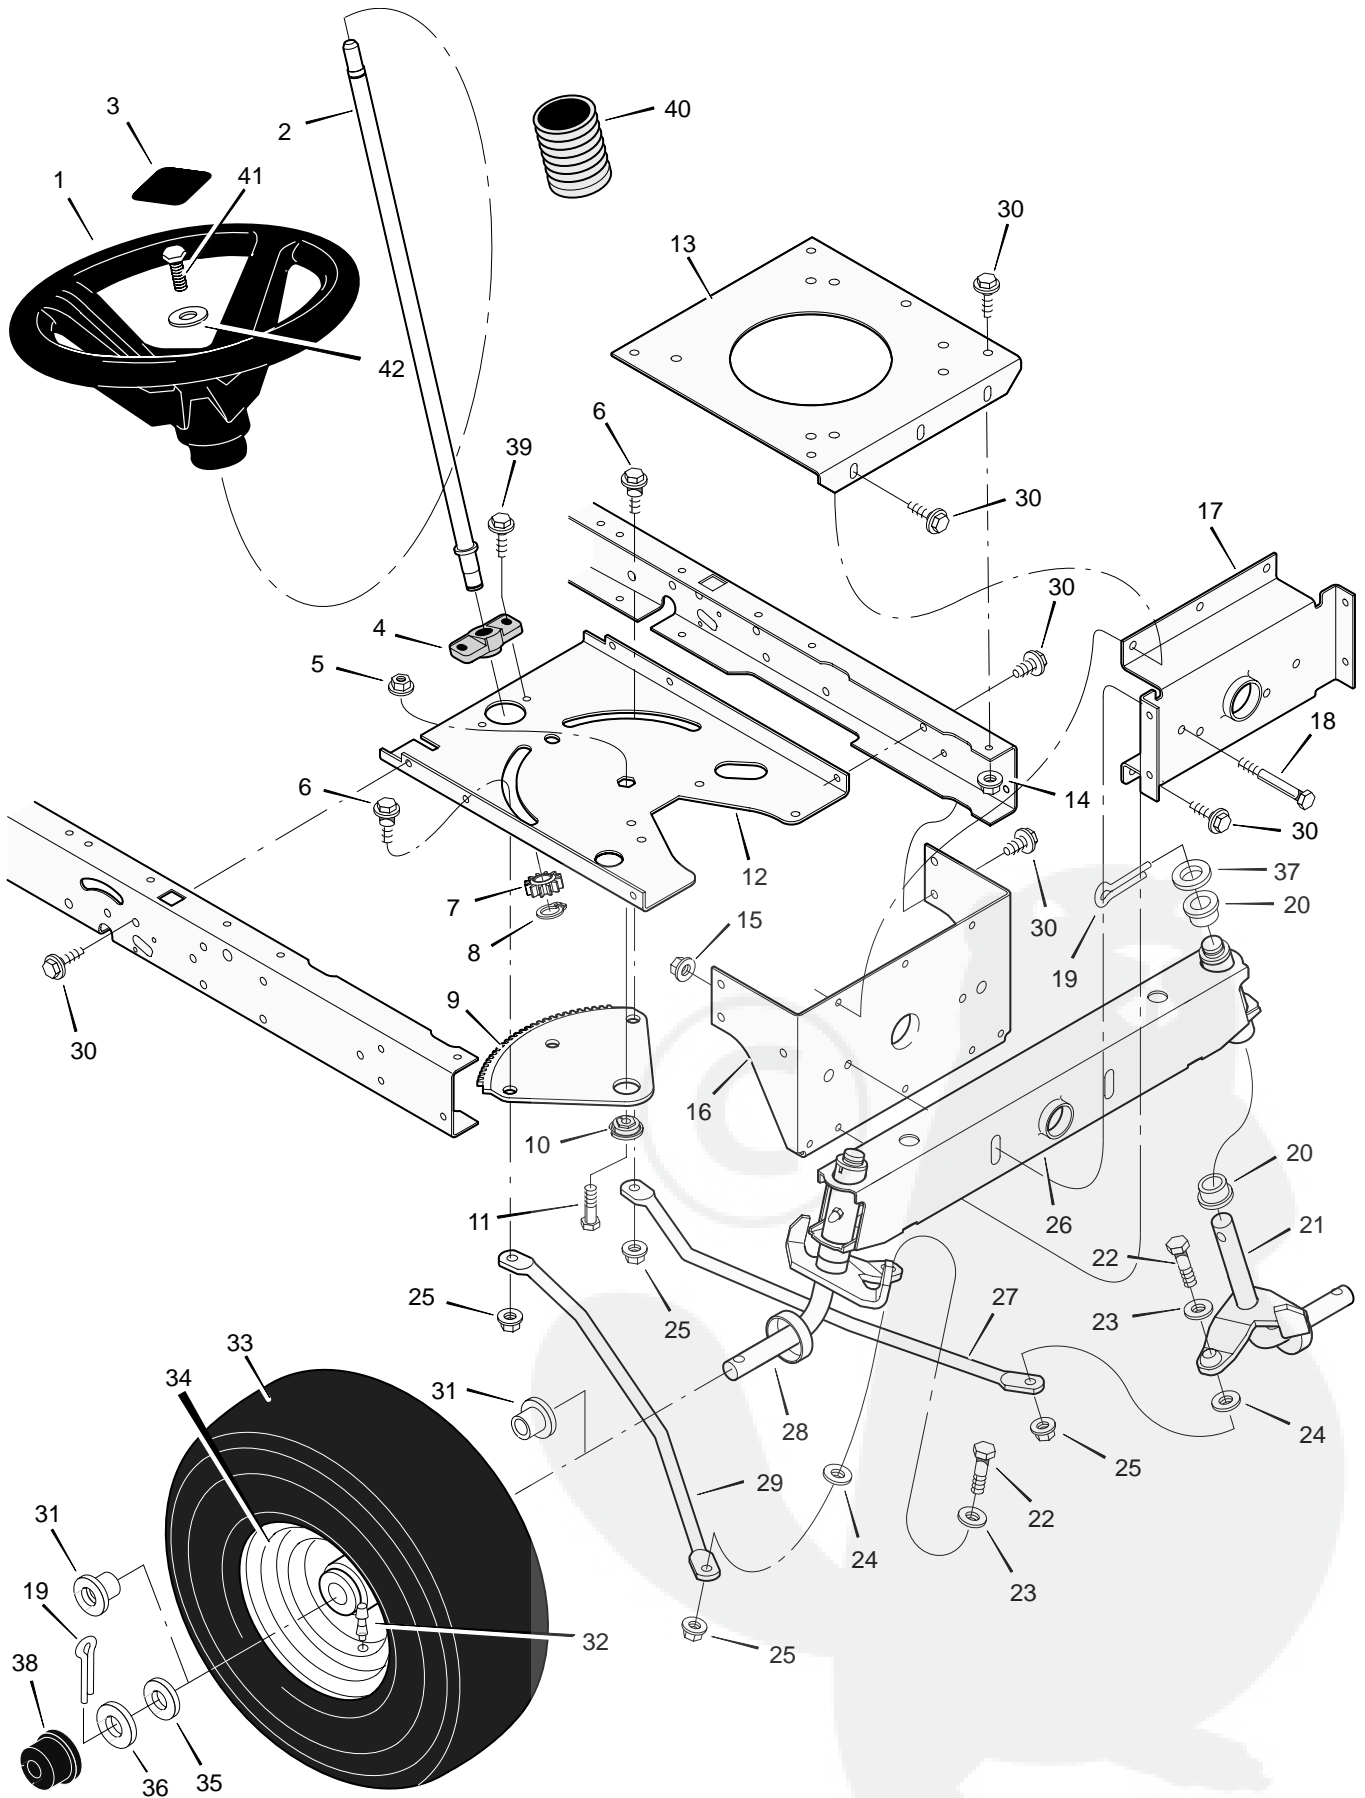

MODEL 38502x51E

REPAIR PARTS STEERING

MODEL 38502x51E

REPAIR PARTS STEERING

Key No.	Description	Part No.	Key No.	Description	Part No.
1	Wheel, Steering	95336	23	Washer	17x104
2	Post, Steering	690625	24	Washer	17x53 Z
3	Insert, Steering Wheel	95338	25	Nut, Flange	15x84
4	Bearing	94124	26	Axle Assembly	690210E700
5	Nut, Flange	15x111	27	Drag Link, Left	95329E700
6	Bolt, Shoulder	9x57	28	Spindle Assembly, Right	94575E700
7	Gear, Pinion	690183E700	29	Drag Link, Right	95328E700
8	Ring, Snap	11x25	30	Screw	26x249
9	Gear, Sector	94121E700	31	Bearing, Wheel	91334
10	Bearing	94123	32	Stem, Valve	24373
11	Bolt	1x84	33	Tire *	91923
12	Plate, Steering	1001121E700	—	Tube	407924
13	Plate, Engine	94006E700	34	Wheel and Tire Assembly	94578-601
14	Nut, Flange	15x88	35	Washer	17x195
15	Nut, Flange	15x118	36	Washer	17x192
16	Bracket, Hanger	94013E700	37	Washer	17x113
17	Axle, Hanger	94007E700	38	Hub Cap	94618
18	Bolt	1x146	39	Screw	26x267
19	Pin, Cotter	30x49	40	Bellows	92059
20	Bearing	690150	41	Bolt	25x3
21	Spindle Assembly, Left	94576E700	42	Washer	17x146
22	Bolt	1x111			

* When you order a tire, make sure to give the brand name of the tire so that the tread pattern on the tire will match.