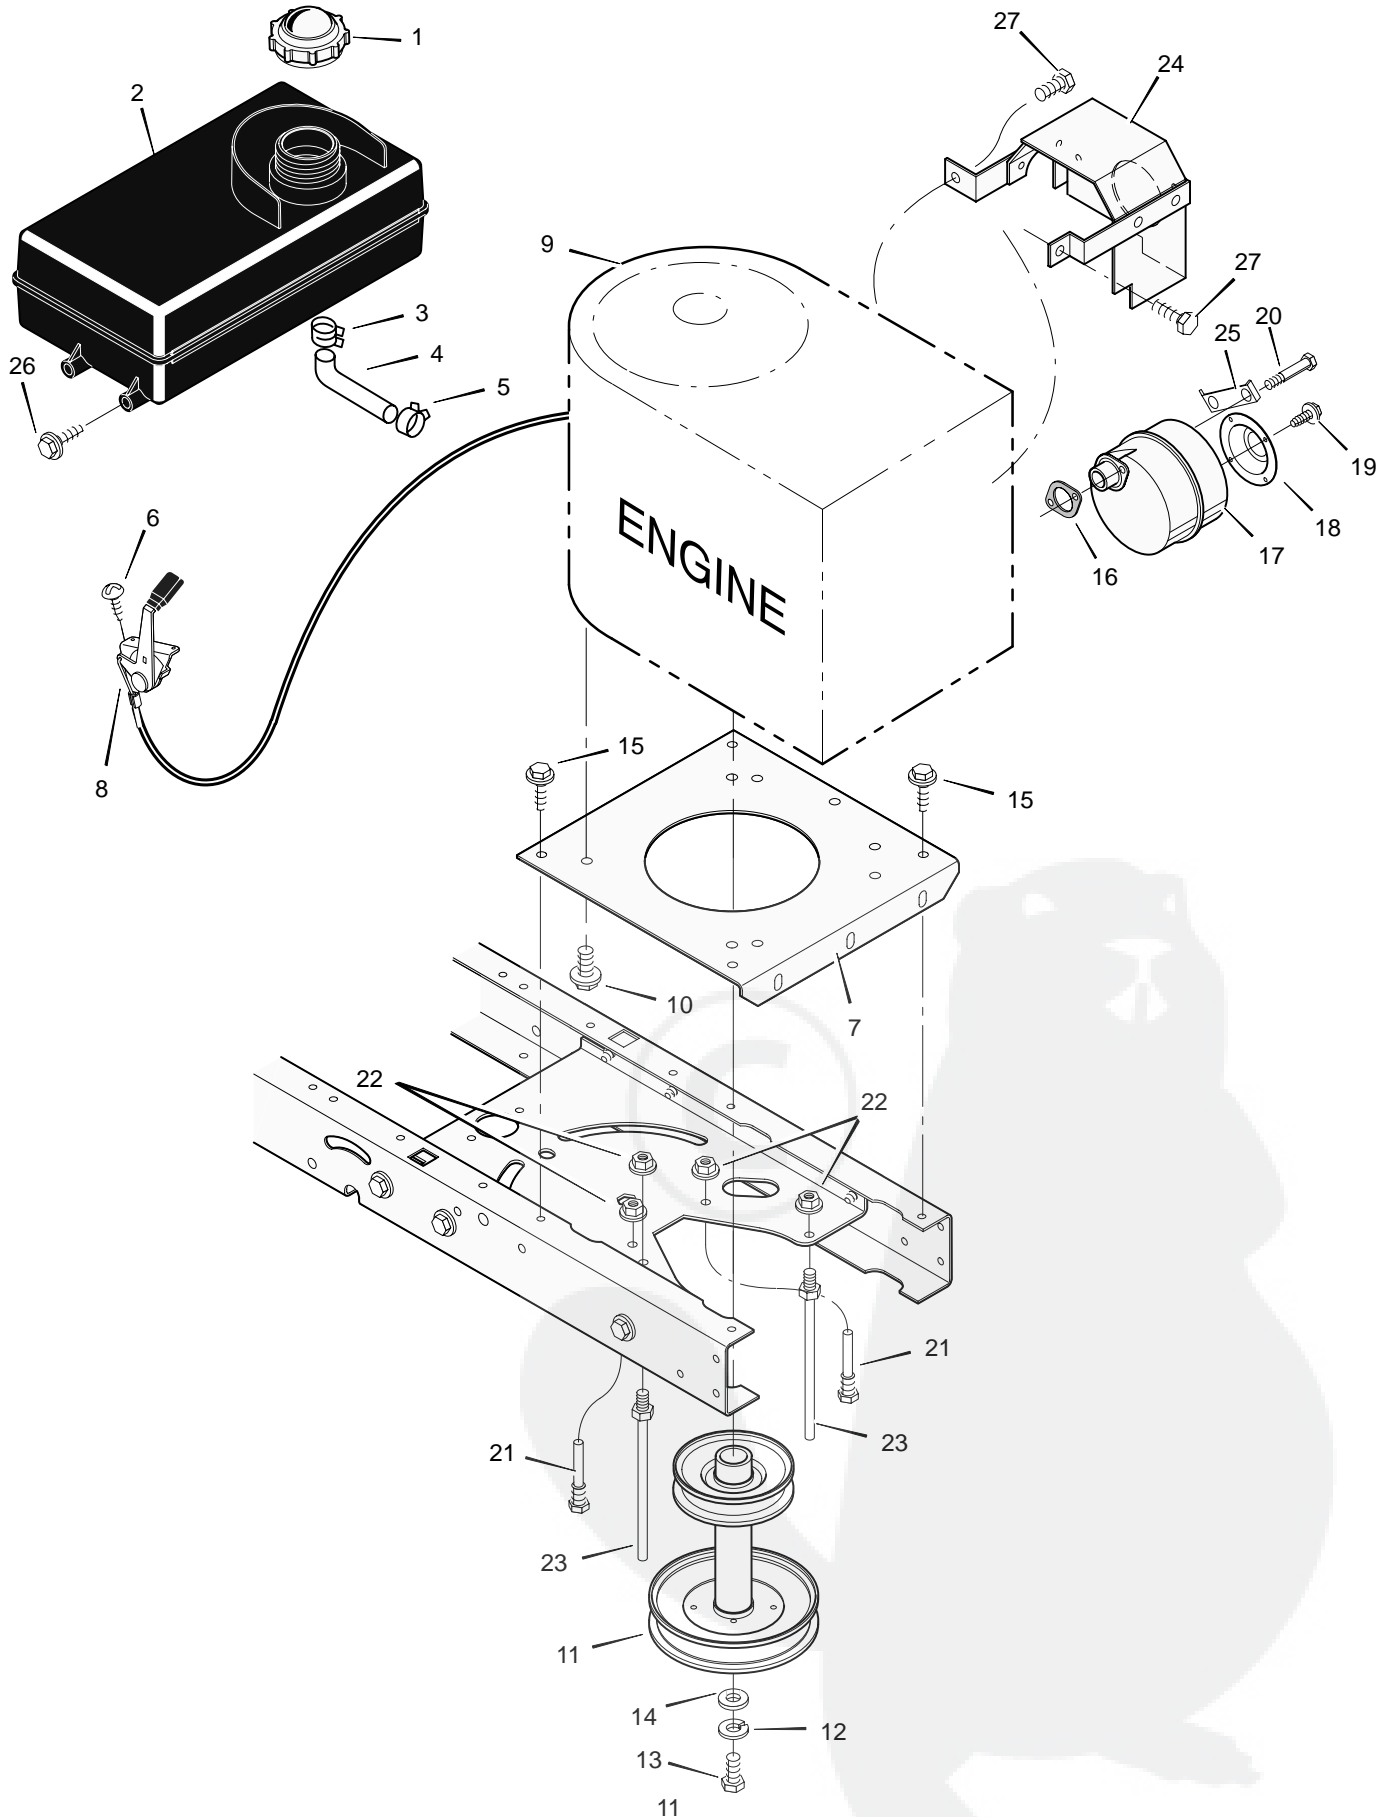

MODEL 38502x51E

REPAIR PARTS ENGINE MOUNT

MODEL 38502x51E

REPAIR PARTS ENGINE MOUNT

Key No.	Description	Part No.
1	Fuel Cap	92317
2	Fuel Tank	94073
3	Hose Clamp	95197
4	Fuel Line	23717
5	Hose Clamp	95197
6	Screw	26x201
7	Plate, Engine	94006E700
8	Throttle Control	91989
9	Engine*	—
10	Bolt, Engine Mount	25x7
11	Stack Pulley Assembly	690439 Z
12	Lockwasher	19x35
13	Bolt, Hex	1x140
14	Washer	17x170
15	Screw	26x249
16	Gasket	91309
17	Muffler	91271
18	Deflector, Muffler	94099 Z
19	Screw	26x208
20	Bolt, Hex	1x134
21	Guide, Belt	93349
22	Nut, Flange	15x79Z
23	Guide, Belt	94066
24	Shield, Heat	94320SE
25	Lock, Screw	92378
26	Screw	26x253
27	Screw	26x263

* Parts are available from an engine Authorized Service Center. See "Engines, Gasoline" or "Gasoline Engines" in the yellow pages of the telephone directory.