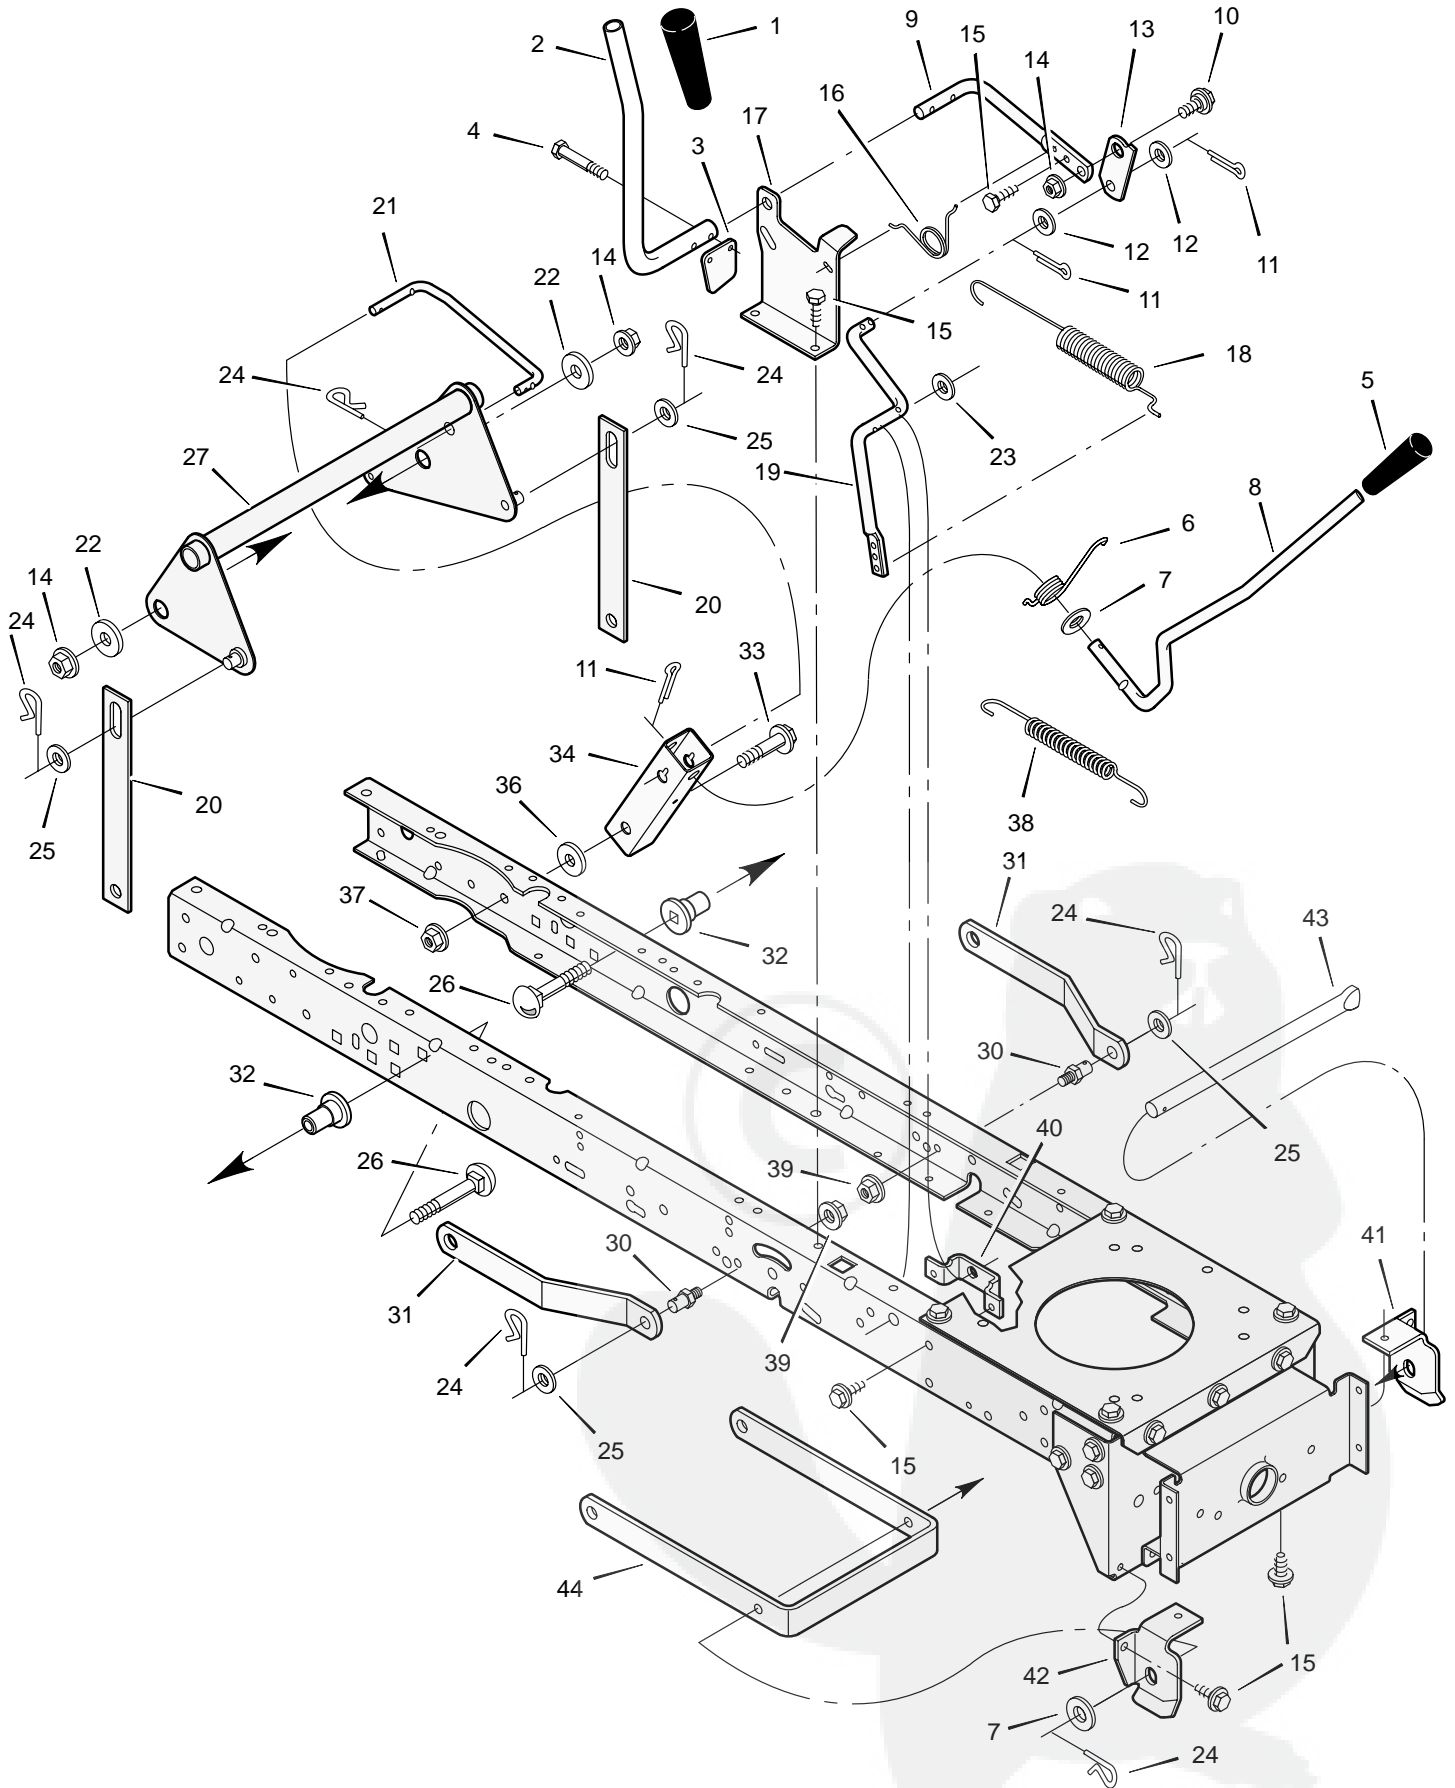

MODEL 38502x51E

REPAIR PARTS MOWER HOUSING SUSPENSION

MODEL 38502x51E

REPAIR PARTS MOWER HOUSING SUSPENSION

Key No.	Description	Part No.	Key No.	Description	Part No.
1	Grip	92698	22	Washer	17x168
2	Handle, PTO	94157 Z	23	Washer	17x57
3	Pad, Switch	94022 Z	24	Pin, Hair	31x4
4	Bolt	25x3	25	Washer	17x91
5	Grip	92697	26	Bolt, Carriage	2x85
6	Spring	166x40	27	Lever Assembly, Lift	690363E700
7	Washer	17x103	30	Pin	94067
8	Handle, Lift	690533	31	Bracket, Rear Suspension	94055E700
9	Lever, PTO	94017 Z	32	Spacer, Lifter	690151
10	Bolt, Shoulder	9x39	33	Bolt, Shoulder	9x53
11	Pin, Cotter	30x20	34	Bracket, Pivot	94015E700
12	Washer	17x102	36	Washer	17x191
13	Link, PTO	94004 Z	37	Nut, Flange	15x84
14	Nut, Flange	15x84	38	Spring	165x131
15	Screw	26x249	39	Nut, Flange	15x68
16	Spring	166x39	40	Bracket, PTO	94005E700
17	Bracket, PTO	94018E700	41	Hanger, Left Deck	94027E700
18	Spring	165x118	42	Hanger, Right Deck	94026E700
19	Crank, PTO	690394E700	43	Rod, Hanger	94158Z
20	Link, Lift	690212E700	44	Bracket, Suspension	94058E700
21	Link, Lift Handle	690122E700