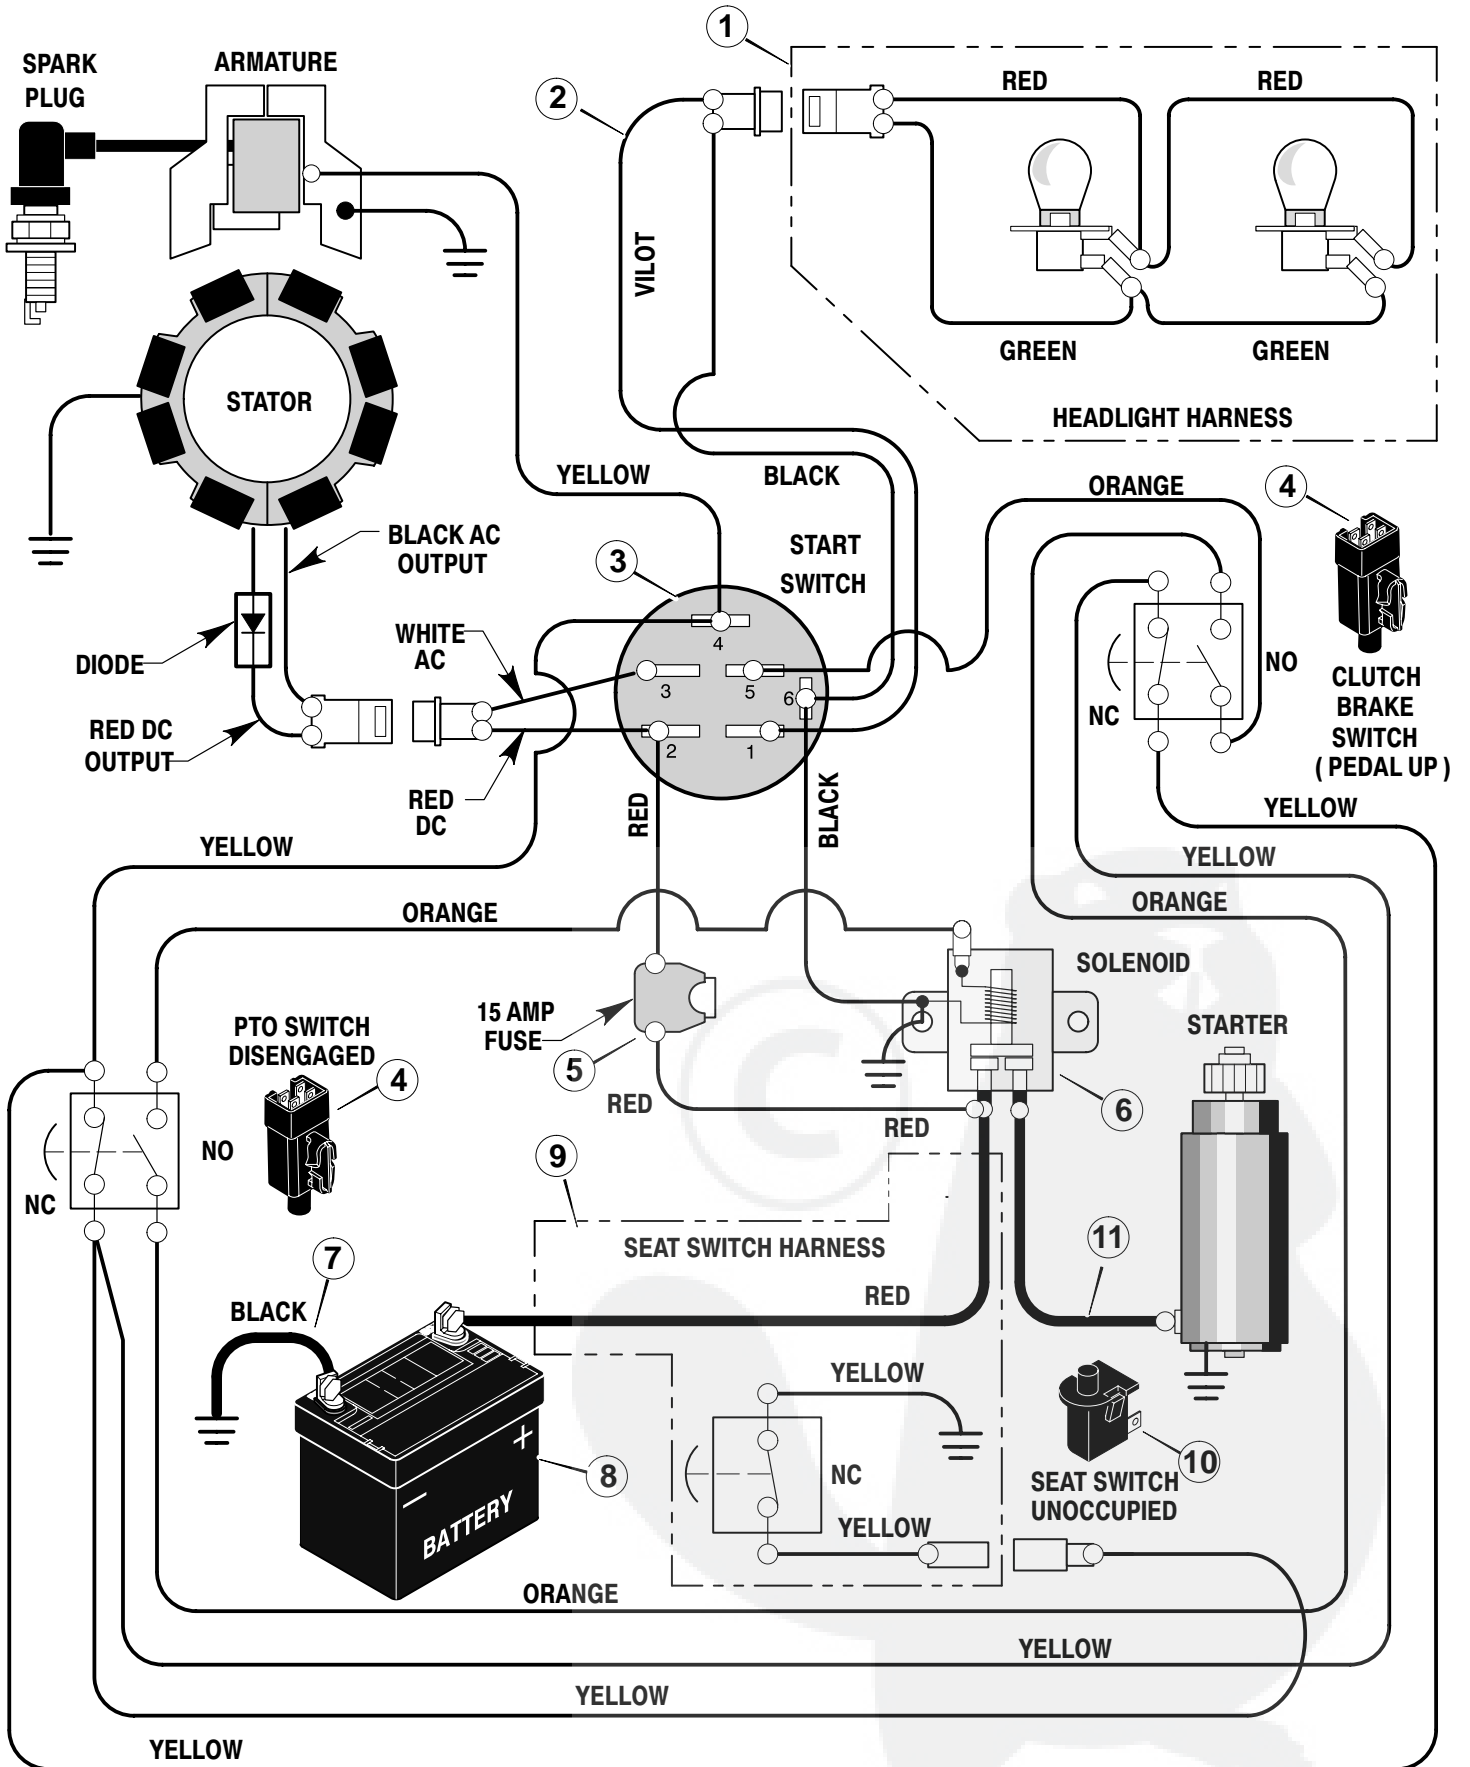

* Includes Key No. 17, 18, 30, 31, 32, 33, 45, 46, 47 and 51.

MODEL 38502x51E

REPAIR PARTS ENGINE MOUNT

MODEL 38502x51E

REPAIR PARTS ENGINE MOUNT

| Key No. | Description | Part No. |
|---------|-----------------------|-----------|
| 1 | Fuel Cap | 92317 |
| 2 | Fuel Tank | 94073 |
| 3 | Hose Clamp | 95197 |
| 4 | Fuel Line | 23717 |
| 5 | Hose Clamp | 95197 |
| 6 | Screw | 26x201 |
| 7 | Plate, Engine | 94006E700 |
| 8 | Throttle Control | 91989 |
| 9 | Engine* | — |
| 10 | Bolt, Engine Mount | 25x7 |
| 11 | Stack Pulley Assembly | 690439 Z |
| 12 | Lockwasher | 19x35 |
| 13 | Bolt, Hex | 1x140 |
| 14 | Washer | 17x170 |
| 15 | Screw | 26x249 |
| 16 | Gasket | 91309 |
| 17 | Muffler | 91271 |
| 18 | Deflector, Muffler | 94099 Z |
| 19 | Screw | 26x208 |
| 20 | Bolt, Hex | 1x134 |
| 21 | Guide, Belt | 93349 |
| 22 | Nut, Flange | 15x79Z |
| 23 | Guide, Belt | 94066 |
| 24 | Shield, Heat | 94320SE |
| 25 | Lock, Screw | 92378 |
| 26 | Screw | 26x253 |
| 27 | Screw | 26x263 |

| Key No. | Description | Part No. |
|----------------|---------------------------|-----------------|
| 1 | Harness, Light Wire | 250x92 |
| | Socket, Light | 92372 |
| | Bulb, Light | 90084 |
| 2 | Harness, Chassis Wire | 250x86 |
| 3 | Switch, Ignition | 92377 |
| | Key, Ignition | 20729 |
| | Nut, Hex | 91489 |
| | Cap, Ignition | 91488 |
| 4 | Switch, Limit | 94136 |
| 5 | Fuse | 54212 |
| | Holder, Fuse | 407078 |
| 6 | Solenoid | 94613 |
| | Screw, Mounting | 26x229 |
| | Locknut | 15x116 |
| 7 | Cable, Battery Ground | 24x32 |
| | Screw, Ground Cable | 26x213 |
| 8 | Battery | 21075 |
| | Bolt, Carriage | 2x82 |
| | Wingnut | 14x79 |
| 9 | Harness, Seat Switch Wire | 250x67 |
| 10 | Switch, Seat Sensor | 94159 |
| 11 | Cable | 24x31 |