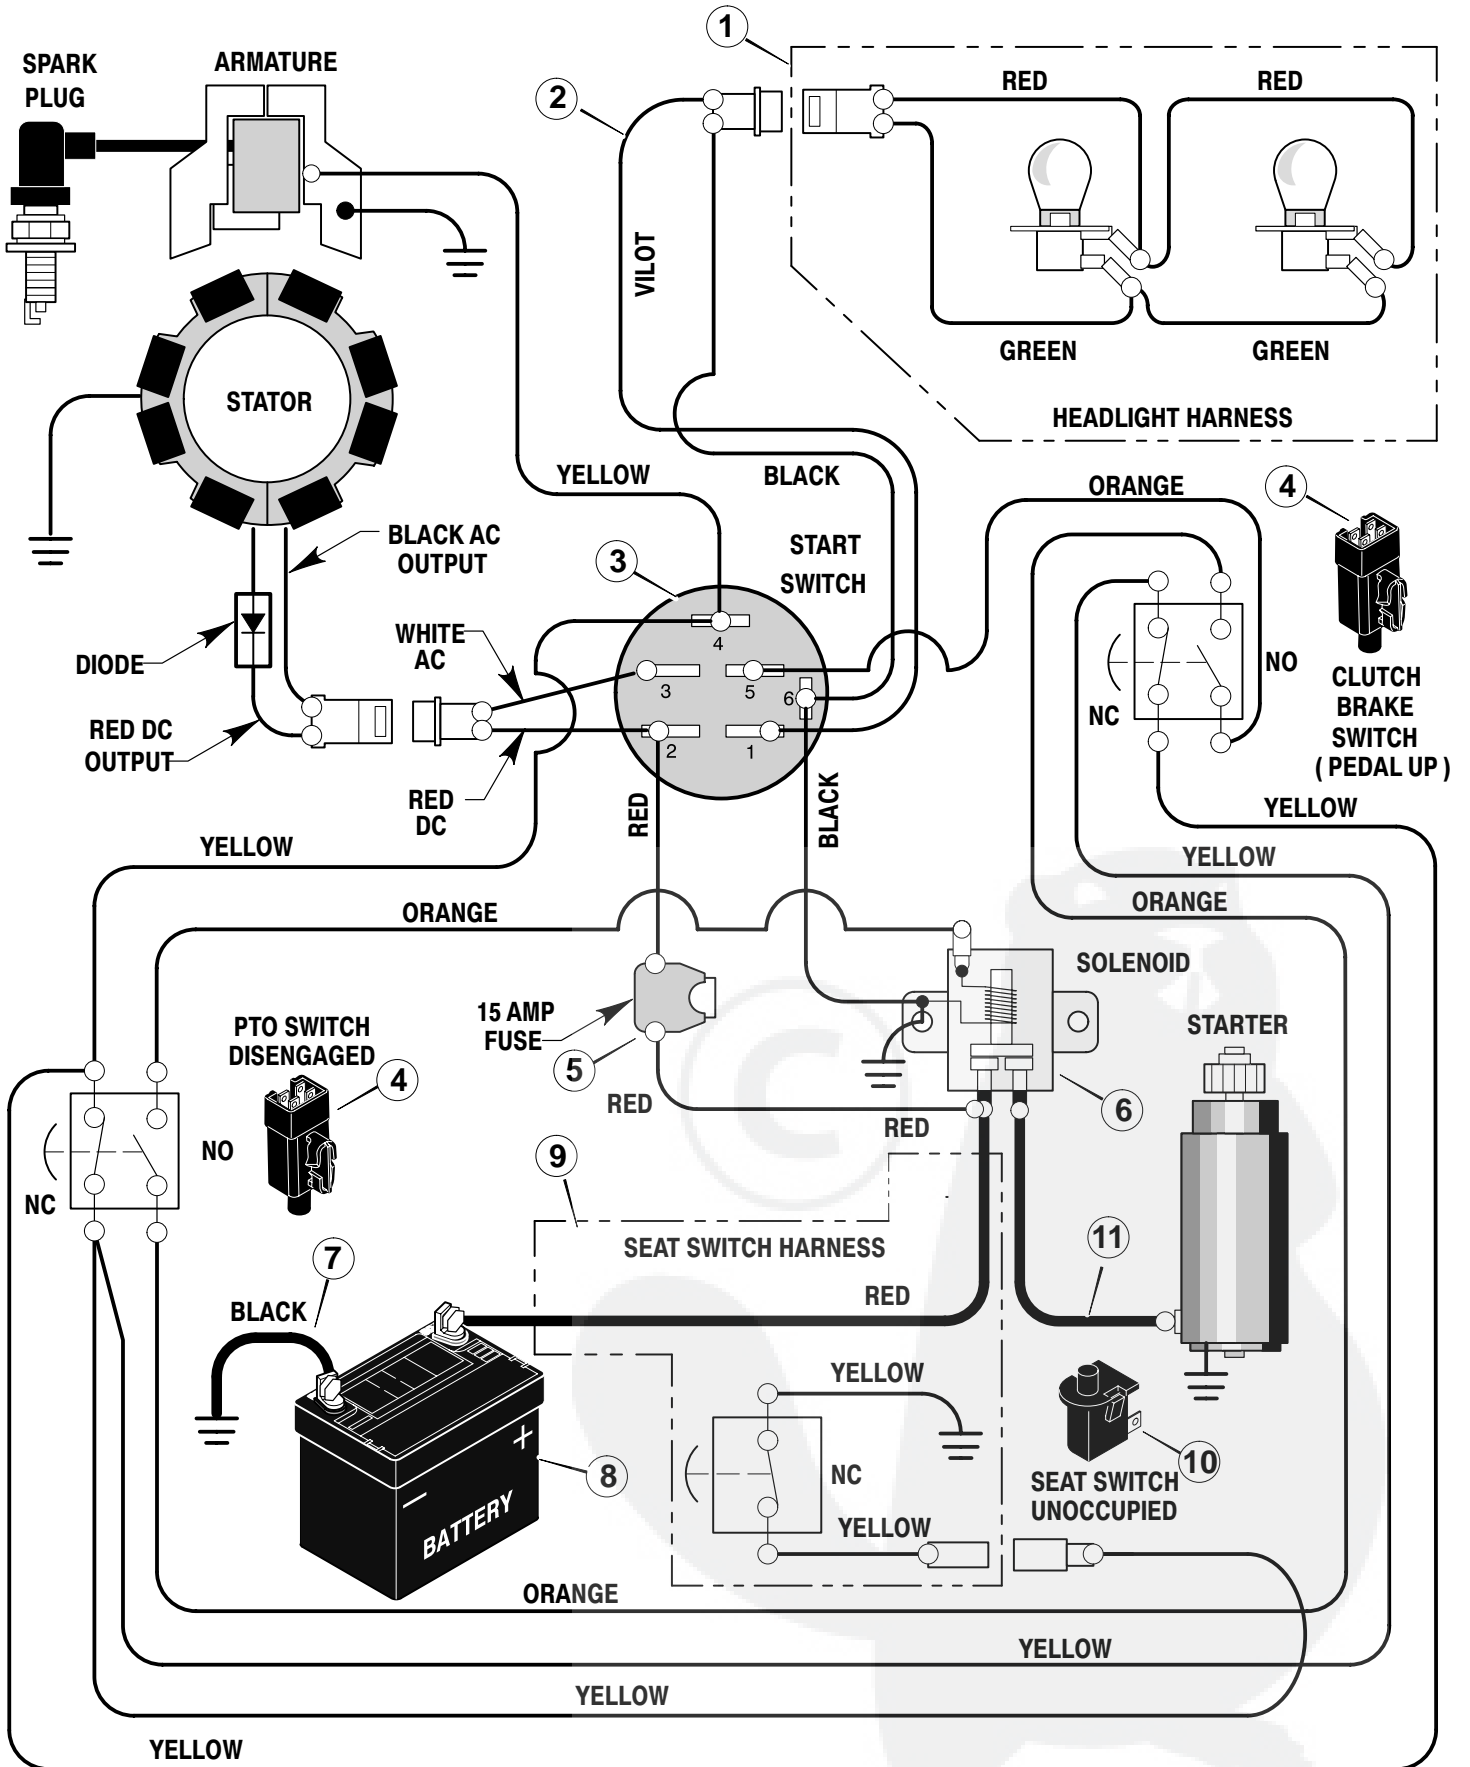

* Includes Key No. 17, 18, 30, 31, 32, 33, 45, 46, 47 and 51.

MODEL 38502x98D

REPAIR PARTS ENGINE MOUNT

Key No.	Description	Part No.
1	Fuel Cap	92317
2	Fuel Tank	94073
3	Hose Clamp	95197
4	Fuel Line	23717
5	Hose Clamp	95197
6	Screw	26x201
7	Plate, Engine	94006E700
8	Throttle Control	91989
9	Engine*	—
10	Bolt, Engine Mount	25x7
11	Stack Pulley Assembly	690439 Z
12	Lockwasher	19x35
13	Bolt, Hex	1x140
14	Washer	17x170
15	Screw	26x249
16	Gasket	91309
17	Muffler	91271
18	Deflector, Muffler	94099 Z
19	Screw	26x208
20	Bolt, Hex	1x134
21	Guide, Belt	93349
22	Nut, Flange	15x79Z
23	Guide, Belt	94066
24	Shield, Heat	94320SE
25	Lock, Screw	92378
26	Screw	26x253
27	Screw	26x263

Key No.	Description	Part No.
1	Harness, Light Wire	250x92
	Socket, Light	92372
	Bulb, Light	90084
2	Harness, Chassis Wire	250x86
3	Switch, Ignition	92377
	Key, Ignition	20729
	Nut, Hex	91489
	Cap, Ignition	91488
4	Switch, Limit	94136
5	Fuse	54212
	Holder, Fuse	407078
6	Solenoid	94613
	Screw, Mounting	26x229
	Locknut	15x116
7	Cable, Battery Ground	24x32
	Screw, Ground Cable	26x213
8	Battery	21075
	Bolt, Carriage	2x82
	Wingnut	14x79
9	Harness, Seat Switch Wire	250x67
10	Switch, Seat Sensor	94159
11	Cable	24x31