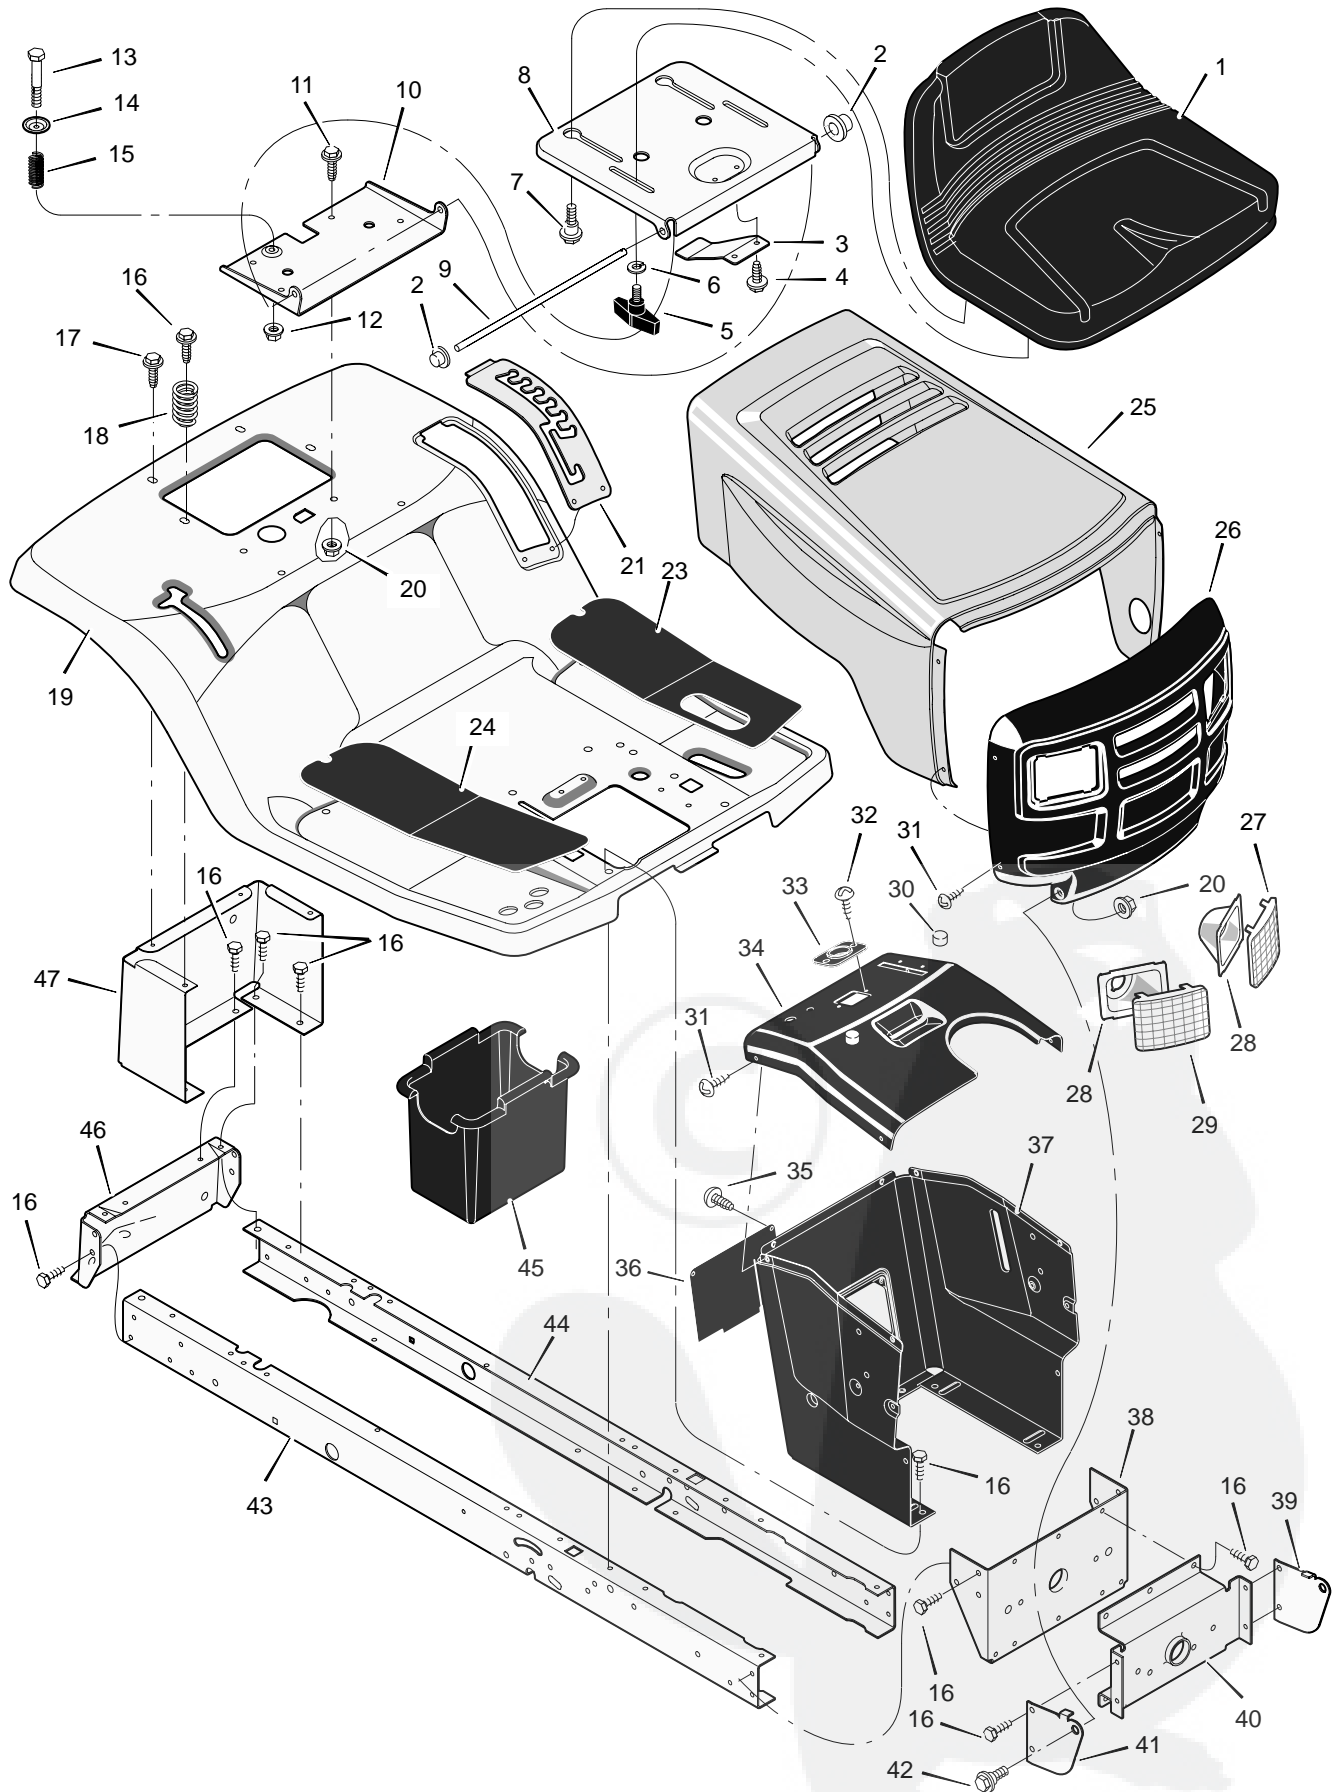

MODEL 38502x98D

REPAIR PARTS CHASSIS & HOOD

MODEL 38502x98D

REPAIR PARTS CHASSIS & HOOD

Key No.	Description	Part No.	Key No.	Description	Part No.
1	Seat	690566	25	Hood	690608E245
2	Cap, Push On	28x23	26	Grille	94079E700
3	Spring	94057	27	Lens, Left	94081
4	Screw	26x229	28	Bezel	94807 Z
5	Bolt, Wing	1001054	29	Lens, Right	94080
6	Washer	17x47Z	31	Screw	26x270
7	Bolt, Shoulder	9x56	32	Screw	26x239
8	Support, Seat	94154E700	33	Bearing, Steering	94075
9	Rod, Pivot	94156 Z	34	Dash	94074E700
10	Bracket, Pivot	94153E700	35	Screw	26x270
11	Bolt	1x45	36	Panel, Access	93007E700
12	Nut	15x89	37	Support, Dash	95318E700
13	Bolt, Shoulder	9x55	38	Bracket, Rear Hanger	94013E700
14	Washer	94155Z	39	Support, Left Grille	94083E700
15	Spring	164x31	40	Axle, Hanger	94007E700
16	Screw	26x249	41	Support, Right Grille	94082E700
17	Screw	26x263	42	Bolt, Shoulder	9x51
18	Spring	164x30	43	Frame, Right	1001124E700
19	Deck, Seat	95249E245	44	Frame, Left	1001123E700
20	Nut	15x88	45	Container, Battery	690424
21	Plate, Index	94829E700	46	Plate, Hitch	1001002E700
23	Mat, Left	94999	47	Panel, Rear	690434E700
24	Mat, Right	94998	—	Instruction Book & Parts List	F-010743L