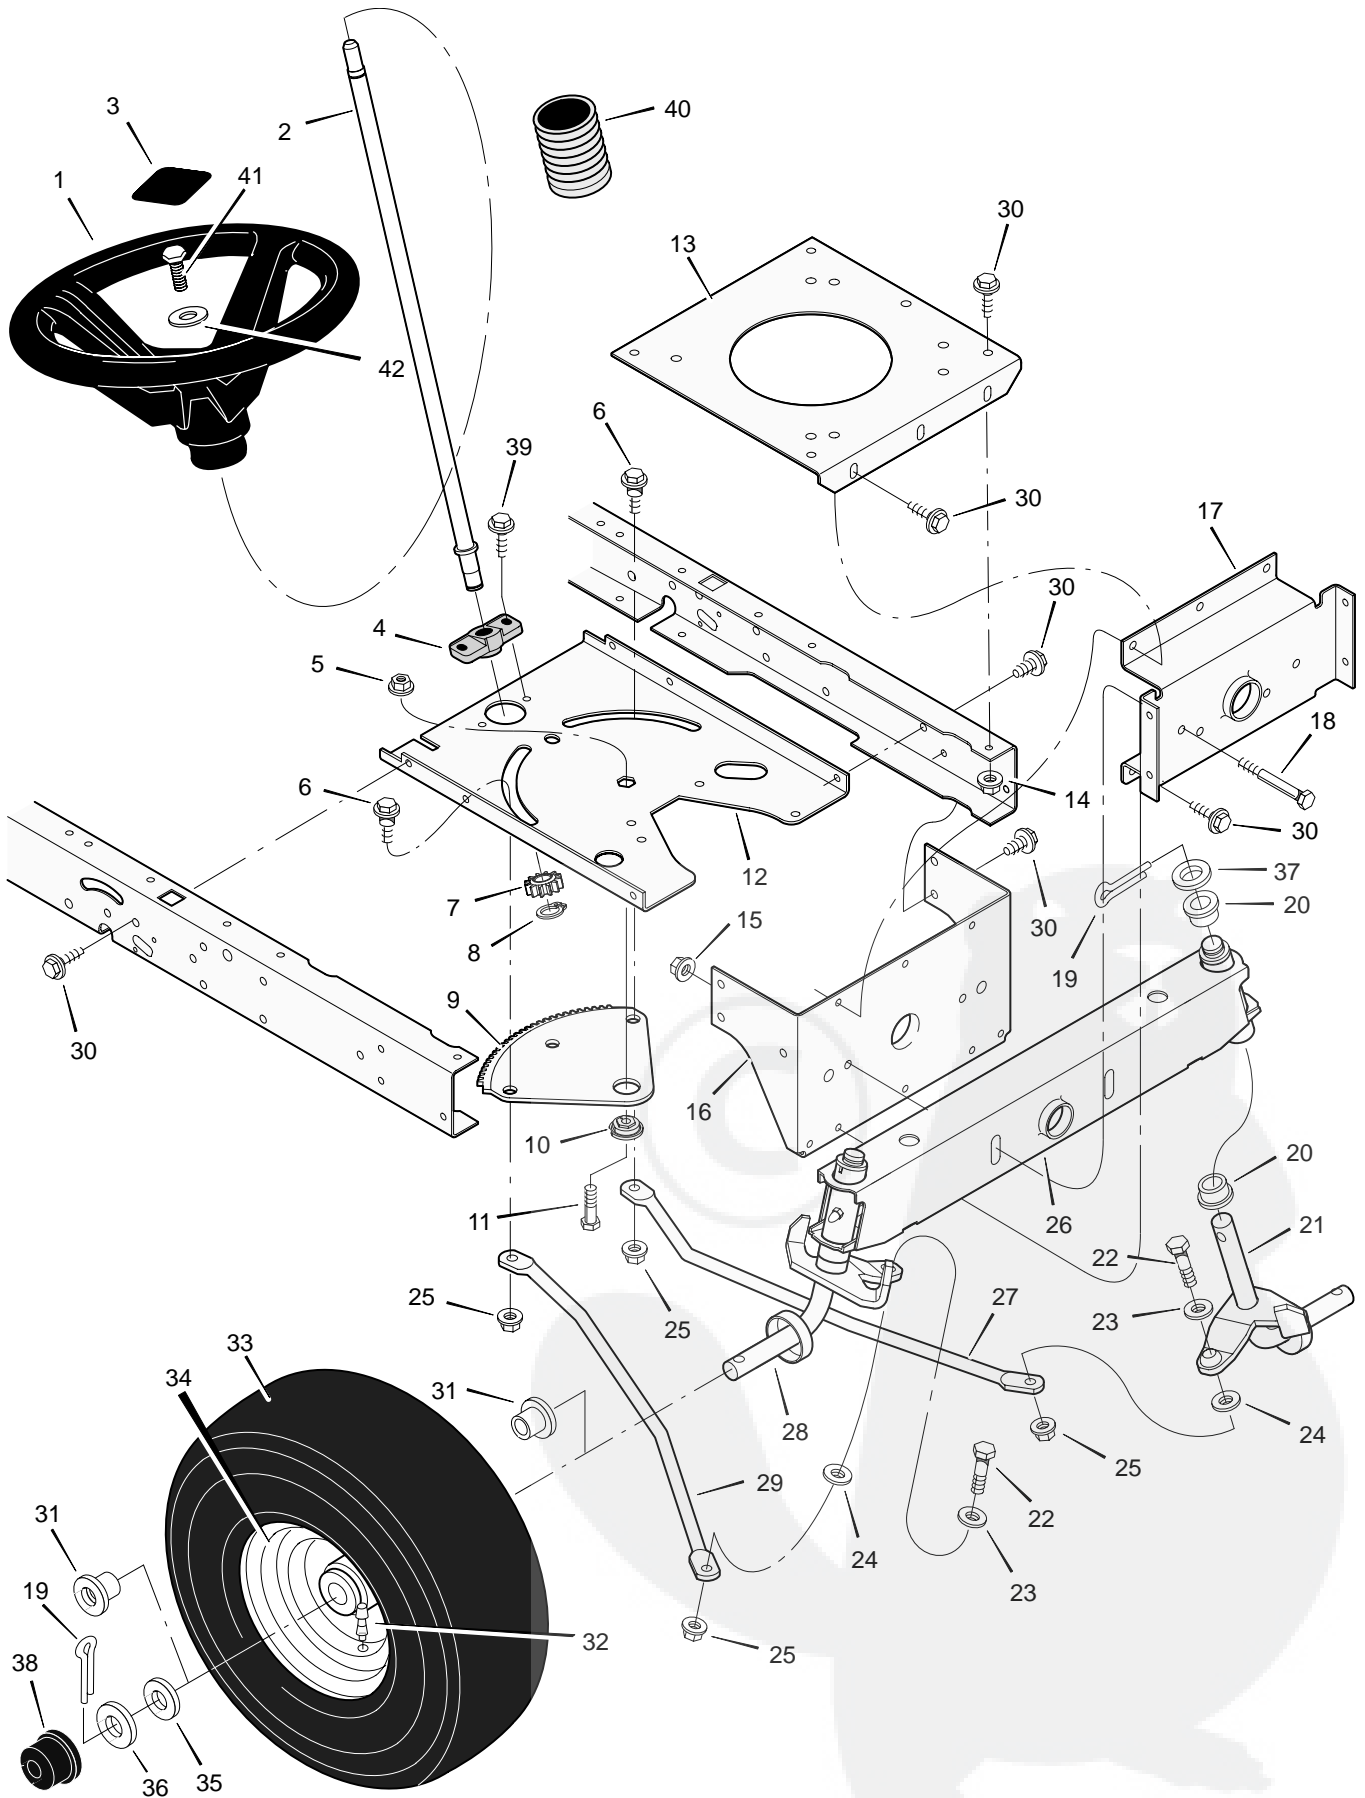

MODEL 38502x98D

REPAIR PARTS STEERING

MODEL 38502x98D

REPAIR PARTS STEERING

Key No.	Description	Part No.	Key No.	Description	Part No.
1	Wheel, Steering	95336	23	Washer	17x104
2	Post, Steering	690625	24	Washer	17x53 Z
3	Insert, Steering Wheel	95338	25	Nut, Flange	15x84
4	Bearing	94124	26	Axle Assembly	690210E700
5	Nut, Flange	15x111	27	Drag Link, Left	95329E700
6	Bolt, Shoulder	9x57	28	Spindle Assembly, Right	94575E700
7	Gear, Pinion	690183E700	29	Drag Link, Right	95328E700
8	Ring, Snap	11x25	30	Screw	26x249
9	Gear, Sector	94121E700	31	Bearing, Wheel	91334
10	Bearing	94123	32	Stem, Valve	24373
11	Bolt	1x84	33	Tire *	91923
12	Plate, Steering	1001121E700	—	Tube	407924
13	Plate, Engine	94006E700	34	Wheel and Tire Assembly	94578-601
14	Nut, Flange	15x88	35	Washer	17x195
15	Nut, Flange	15x118	36	Washer	17x192
16	Bracket, Hanger	94013E700	37	Washer	17x113
17	Axle, Hanger	94007E700	38	Hub Cap	94618
18	Bolt	1x146	39	Screw	26x267
19	Pin, Cotter	30x49	40	Bellows	92059
20	Bearing	690150	41	Bolt	25x3
21	Spindle Assembly, Left	94576E700	42	Washer	17x146
22	Bolt	1x111			

* When you order a tire, make sure to give the brand name of the tire so that the tread pattern on the tire will match.