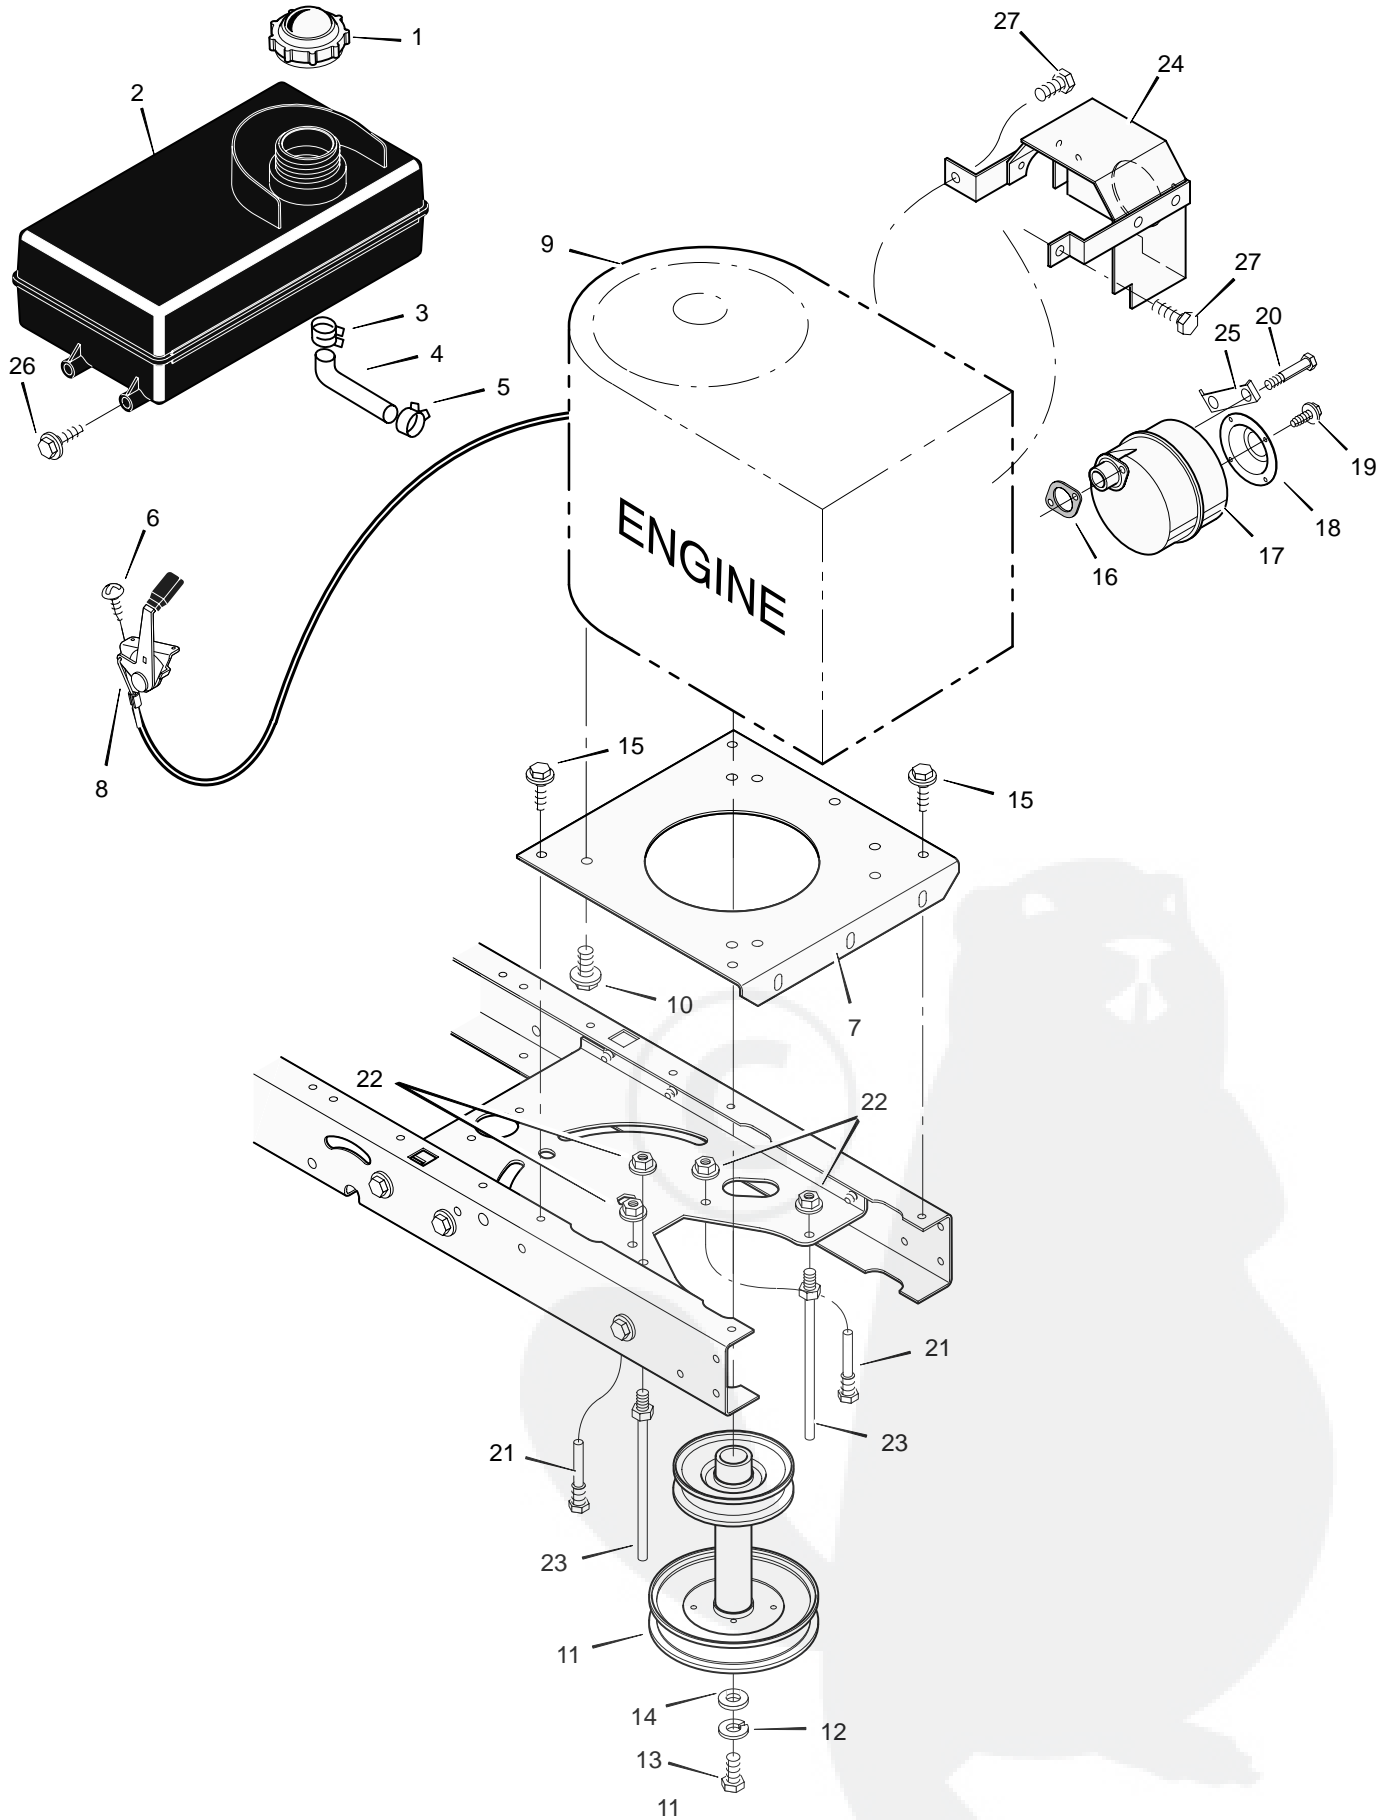

* Includes Key No. 17, 18, 30, 31, 32, 33, 45, 46, 47 and 51.

MODEL 38502x98D

REPAIR PARTS ENGINE MOUNT

Key No.	Description	Part No.
1	Fuel Cap	92317
2	Fuel Tank	94073
3	Hose Clamp	95197
4	Fuel Line	23717
5	Hose Clamp	95197
6	Screw	26x201
7	Plate, Engine	94006E700
8	Throttle Control	91989
9	Engine*	—
10	Bolt, Engine Mount	25x7
11	Stack Pulley Assembly	690439 Z
12	Lockwasher	19x35
13	Bolt, Hex	1x140
14	Washer	17x170
15	Screw	26x249
16	Gasket	91309
17	Muffler	91271
18	Deflector, Muffler	94099 Z
19	Screw	26x208
20	Bolt, Hex	1x134
21	Guide, Belt	93349
22	Nut, Flange	15x79Z
23	Guide, Belt	94066
24	Shield, Heat	94320SE
25	Lock, Screw	92378
26	Screw	26x253
27	Screw	26x263