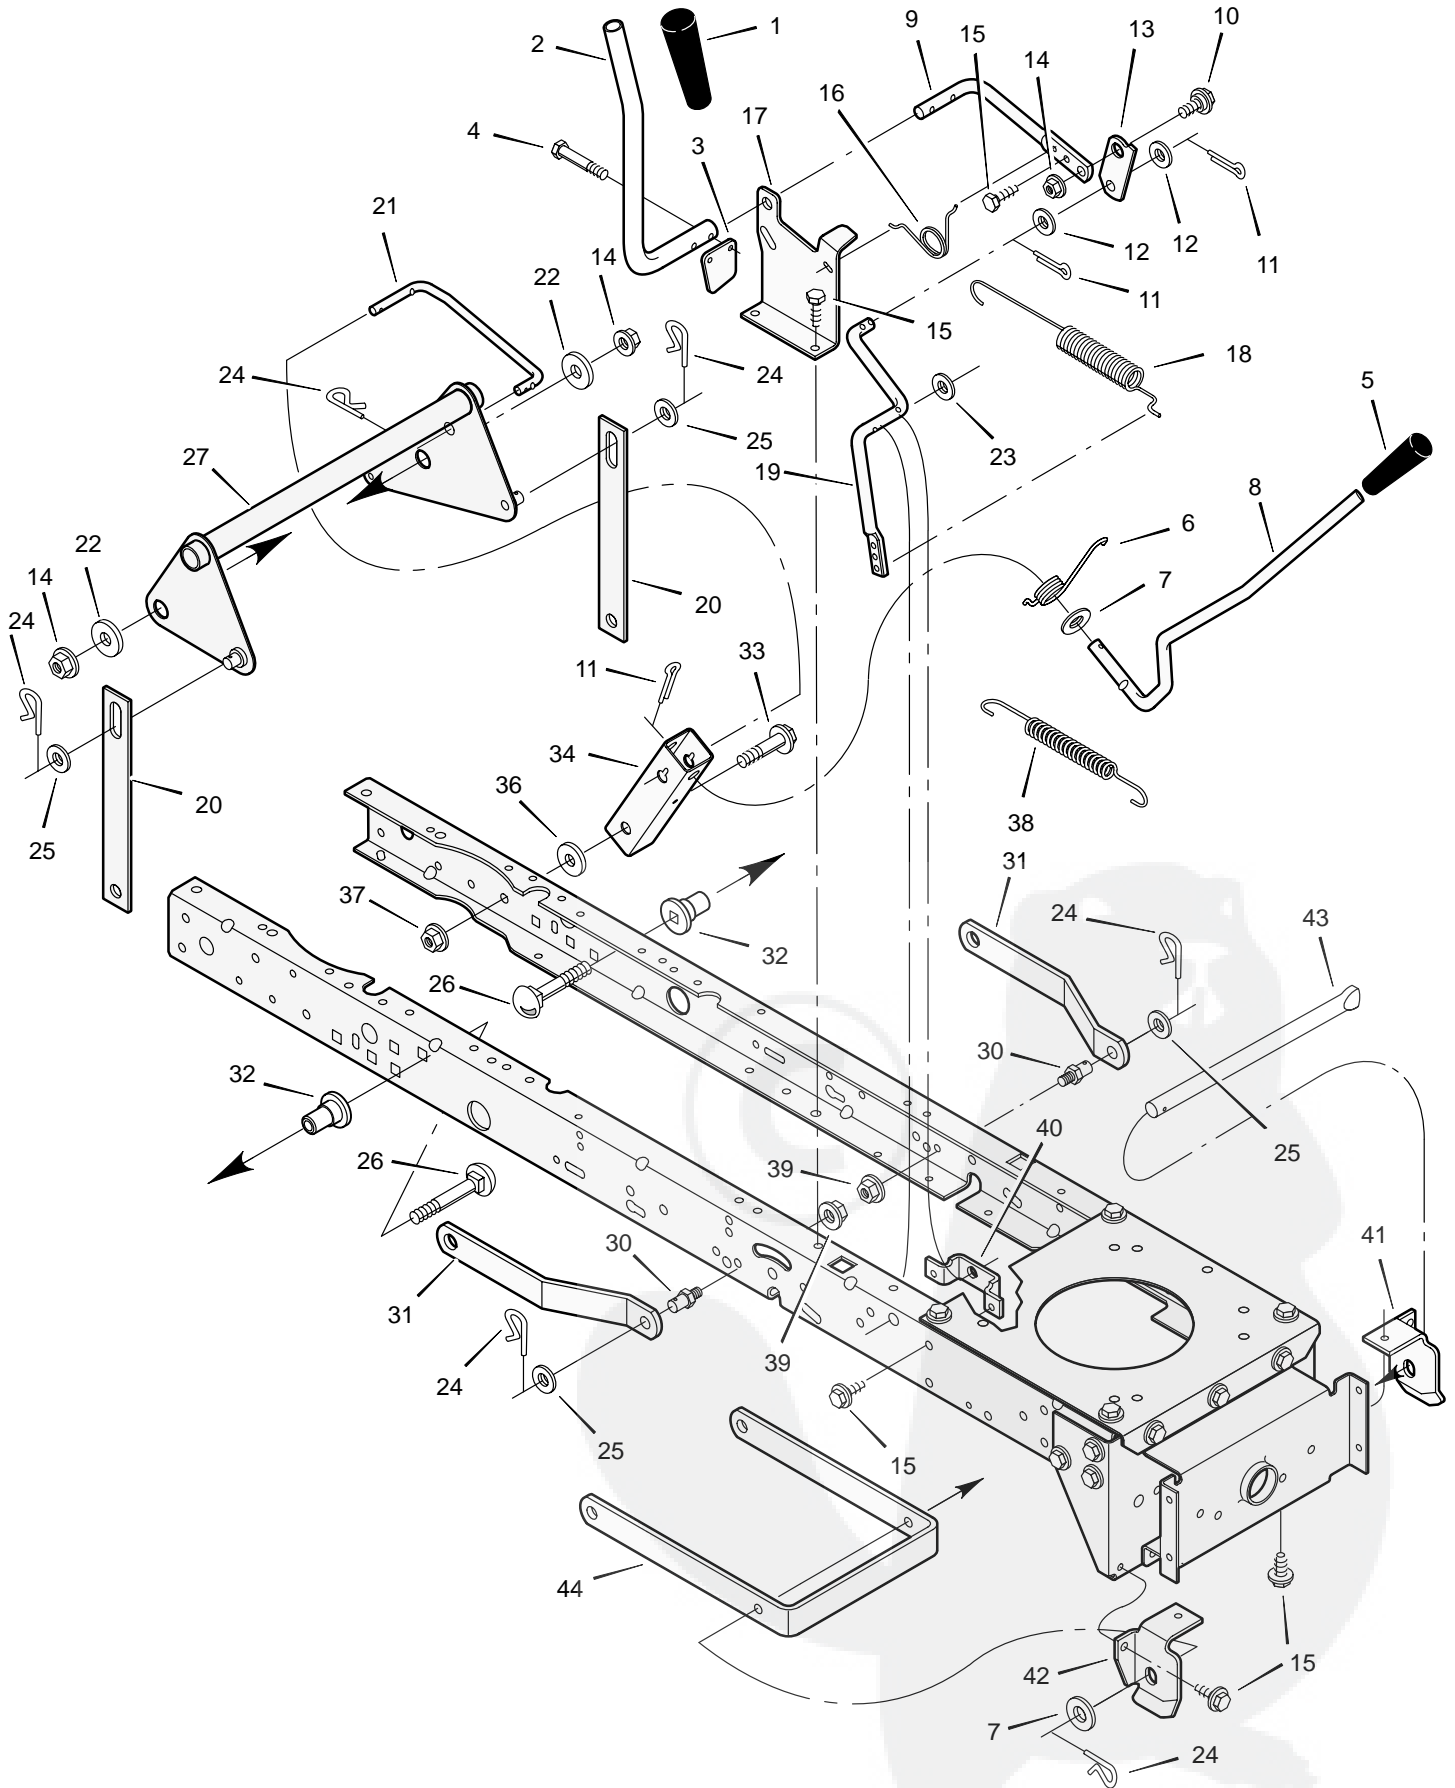

MODEL 38502x98D

REPAIR PARTS MOWER HOUSING SUSPENSION

MODEL 38502x98D

REPAIR PARTS MOWER HOUSING SUSPENSION

Key No.	Description	Part No.	Key No.	Description	Part No.
1	Grip	92698	22	Washer	17x168
2	Handle, PTO	94157 Z	23	Washer	17x57
3	Pad, Switch	94022 Z	24	Pin, Hair	31x4
4	Bolt	25x3	25	Washer	17x91
5	Grip	92697	26	Bolt, Carriage	2x85
6	Spring	166x40	27	Lever Assembly, Lift	690363E700
7	Washer	17x103	30	Pin	94067
8	Handle, Lift	690533	31	Bracket, Rear Suspension	94055E700
9	Lever, PTO	94017 Z	32	Spacer, Lifter	690151
10	Bolt, Shoulder	9x39	33	Bolt, Shoulder	9x53
11	Pin, Cotter	30x20	34	Bracket, Pivot	94015E700
12	Washer	17x102	36	Washer	17x191
13	Link, PTO	94004 Z	37	Nut, Flange	15x84
14	Nut, Flange	15x84	38	Spring	165x131
15	Screw	26x249	39	Nut, Flange	15x68
16	Spring	166x39	40	Bracket, PTO	94005E700
17	Bracket, PTO	94018E700	41	Hanger, Left Deck	94027E700
18	Spring	165x118	42	Hanger, Right Deck	94026E700
19	Crank, PTO	690394E700	43	Rod, Hanger	94158Z
20	Link, Lift	690212E700	44	Bracket, Suspension	94058E700
21	Link, Lift Handle	690122E700