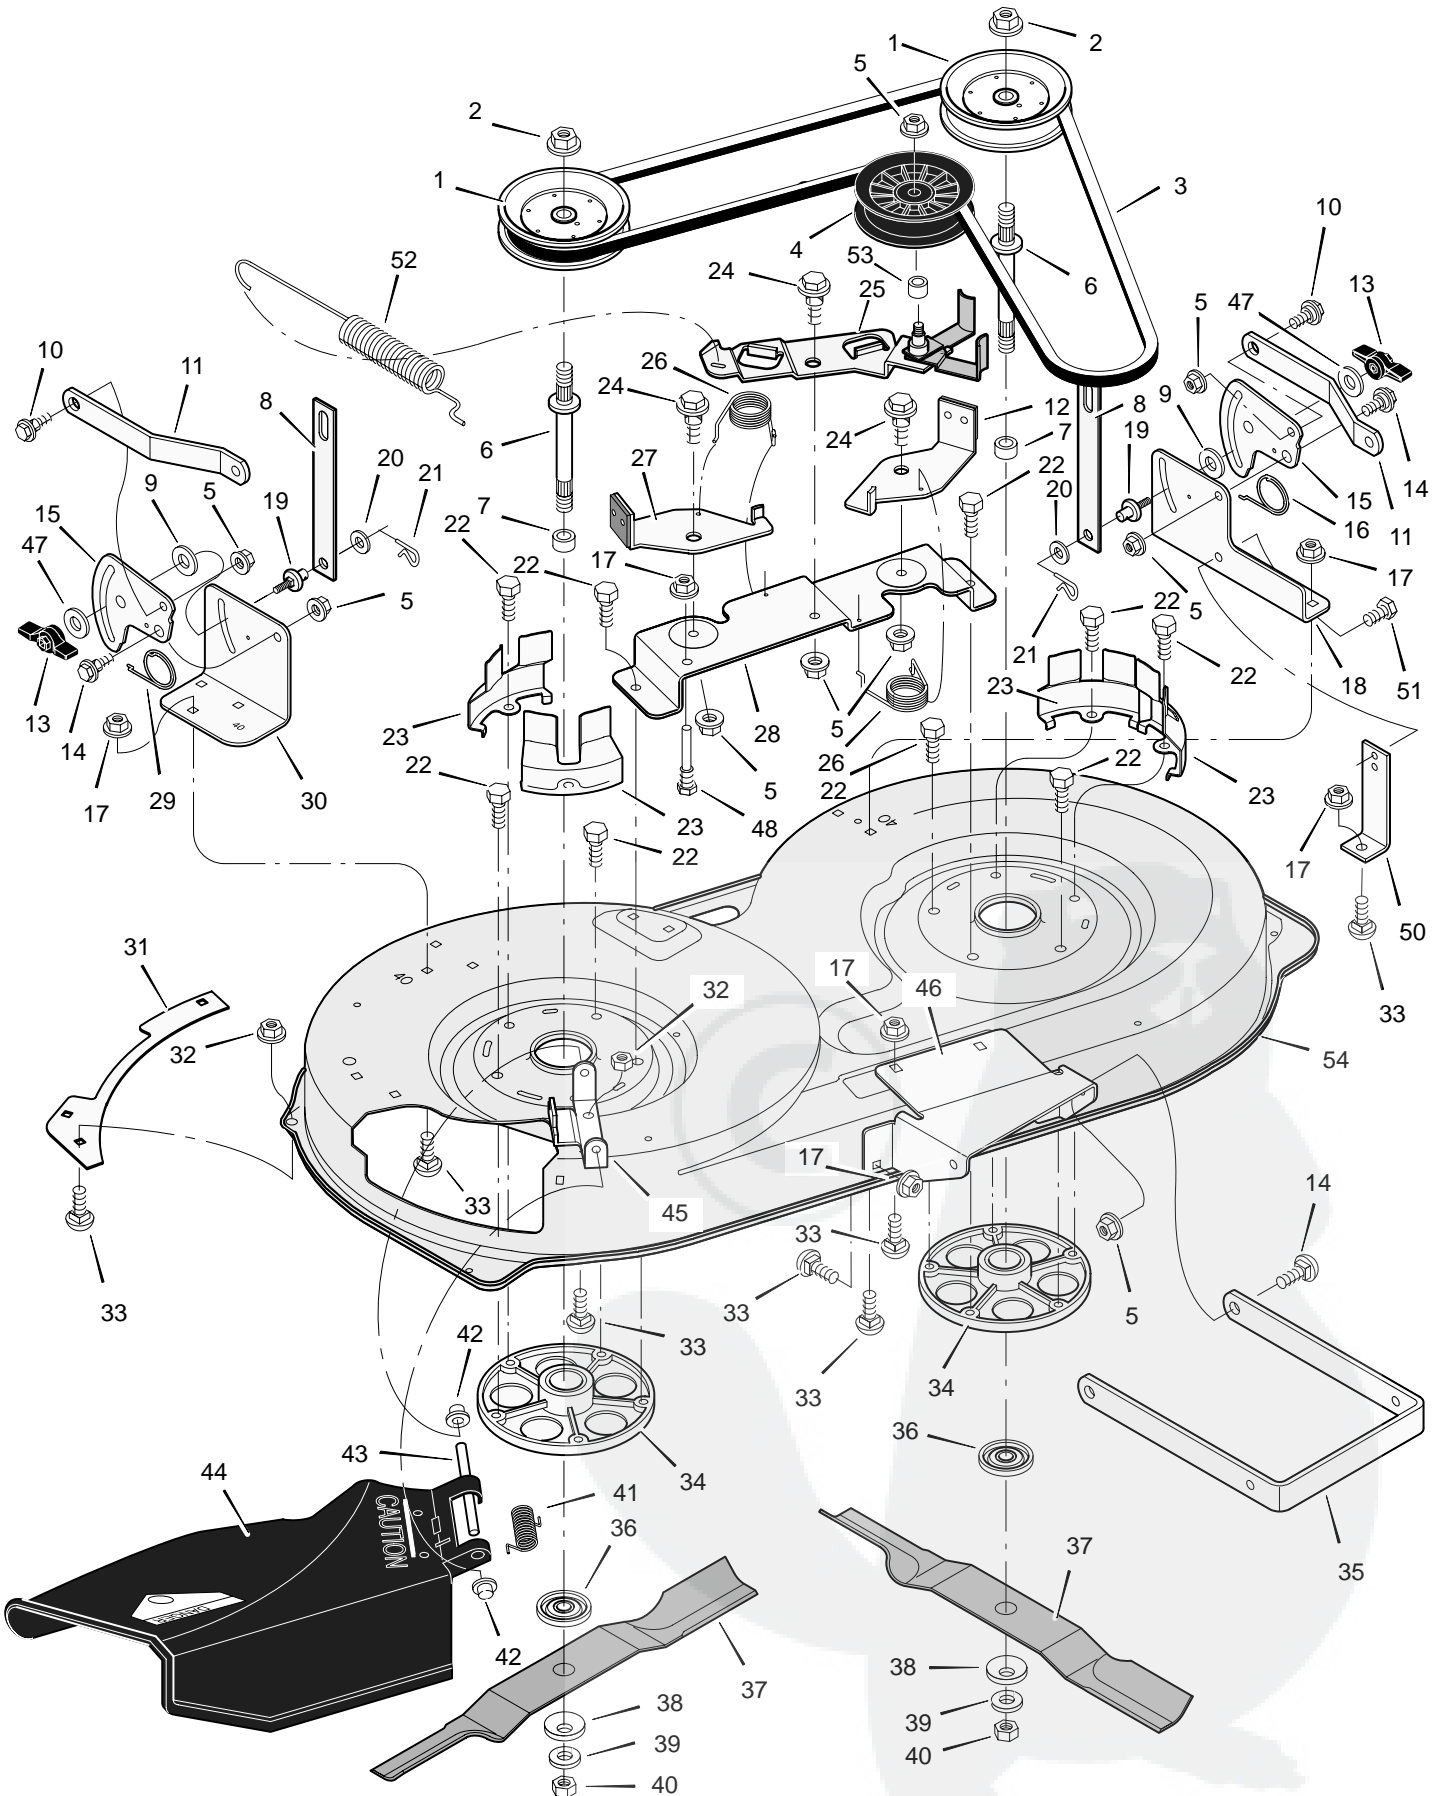

MODEL 38502x98D

REPAIR PARTS MOWER HOUSING

MODEL 38502x98D

REPAIR PARTS MOWER HOUSING

Key No.	Description	Part No.	Key No.	Description	Part No.
1	Pulley, Jackshaft	92852	28	Bracket Assembly, Brake	94059E700
2	Nut, Hex	15x121	29	Spring	166x42
3	Belt, Mower Drive	37x86	30	Bracket, Right Suspension	94052E700
4	Pulley, Idler	91801	31	Plate	91770E700
5	Nut, Flange	15x84	32	Nut, Flange	15x88
6	Jackshaft	94129	33	Bolt, Carriage	2x53
7	Spacer	94130	34	Mandrel	90905
8	Link, Lift	690212E700	35	Bracket, Suspension	94058E700
9	Pad, Friction	94137	36	Adapter, Blade	1001035
10	Bolt, Shoulder	9x52	37	Blade	94913E701
11	Bracket, Suspension	94055E700	38	Washer	17x166
12	Pad Assembly, Left Brake	94049E700	39	Washer	17x165
13	Knob	94068	40	Nut	15x100
14	Bolt, Shoulder	9x51	41	Spring	166x4
15	Plate, Suspension	94128E700	42	Cap, Push On	28x23
16	Spring	166x43	43	Rod, Pivot	94957 Z
17	Nut, Flange	15x79	44	Deflector Assembly	94707
18	Bracket, Suspension	94054E700	45	Bracket, Deflector	94956E700
19	Pin, Hanger	95194	46	Bracket, Front Hanger	94062E700
20	Washer	17x103	47	Washer	17x45 Z
21	Pin, Cotter	31x4	48	Guide, Belt	94781
22	Bolt	25x7	50	Bracket, Support	94681E700
23	Cover, Pulley	94051E700	51	Screw	26x249
24	Bolt, Shoulder	9x39	52	Spring, Extension	165x118
25	Arm, Idler	690408	53	Spacer	690369
26	Spring	166x41	54	Housing, Blade *	94061E700
27	Pad Assembly, Right Brake	94047E700	1-54	Complete Mower Housing Assembly	776000

* Includes Key No. 17, 18, 30, 31, 32, 33, 45, 46, 47 and 51.