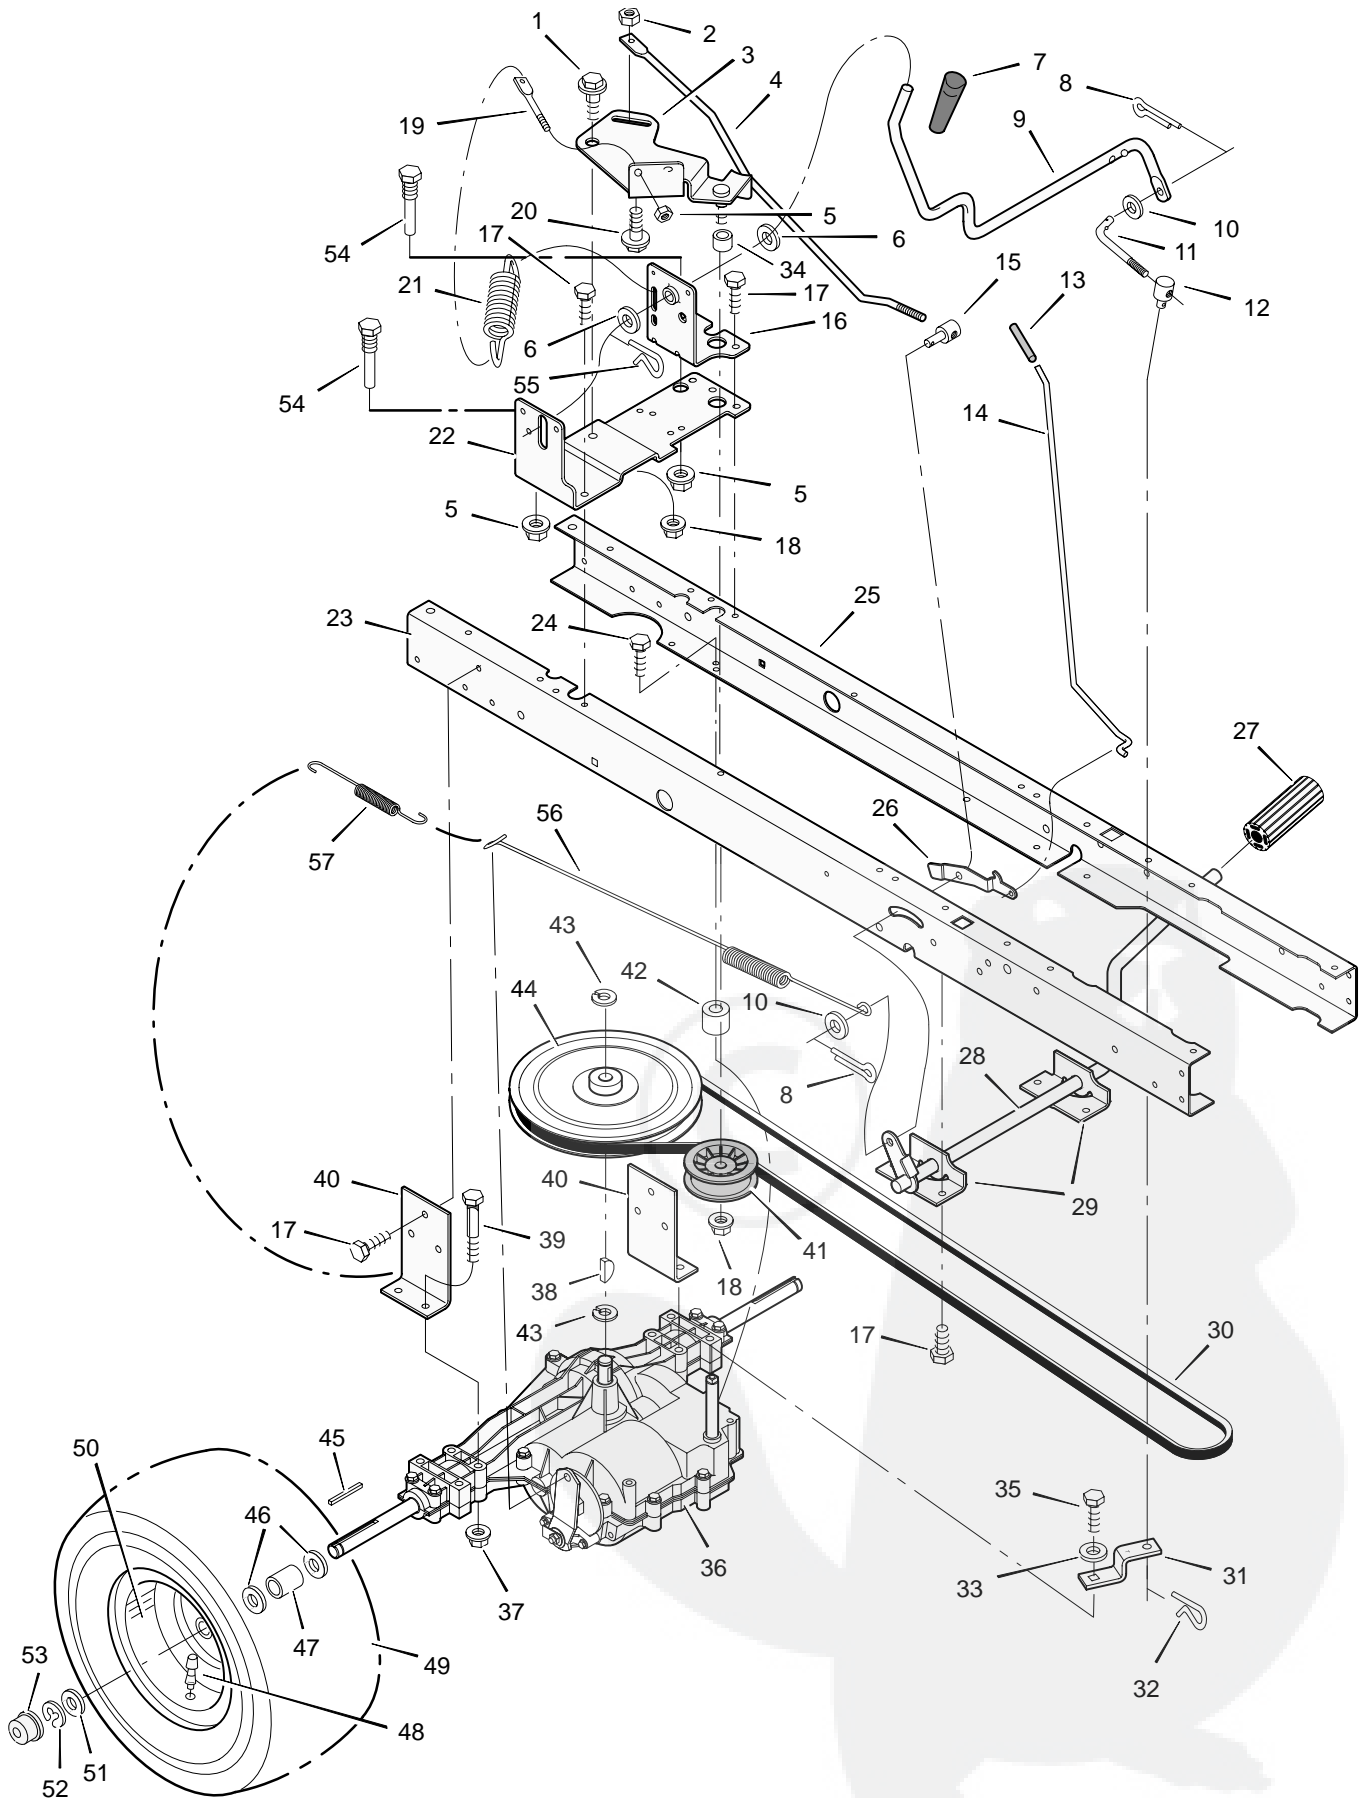

MODEL 38502x98D

REPAIR PARTS MOTION DRIVE

MODEL 38502x98D

REPAIR PARTS MOTION DRIVE

Key No.	Description	Part No.	Key No.	Description	Part No.
1	Bolt, Shoulder	9x39	30	Belt, Motion Drive	37x87
2	Nut, Hex	15x89	31	Yoke, Shift	94031Z
3	Arm, Idler	690173 Z	32	Pin, Hair	31x6
4	Rod, Clutch	94041 Z	33	Washer	17x148
5	Nut	15x79	34	Spacer	690369
6	Washer	17x102	35	Bolt	6x105
7	Grip	92697	36	Transaxle **	—
8	Pin, Cotter	30x20	37	Nut	15x88
9	Lever, Shift	94043 Z	38	Key, Woodruff	20697
10	Washer	17x47 Z	39	Bolt	1x155
11	Link, Shift	94044 Z	40	Bracket, Transaxle	94008E700
12	Nut, Adjuster	21920	41	Pulley	690409
13	Grip	91079	42	Spacer	94132
14	Rod, Parking Brake	95005 Z	43	E-Ring	11x7
15	Nut, Adjuster	94815	44	Pulley, Drive	95094
16	Bracket, Shift	94034E700	45	Key, Square	21553
17	Screw	26x249	46	Washer	17x160
18	Nut	15x84	47	Spacer, Transaxle	690554 Z
19	Mount, Stud Spring	94042 Z	48	Stem, Valve	24373
20	Bolt, Shoulder	9x54	49	Tire *	91923
21	Spring, Extension	165x116	—	Tube	407049
22	Bracket, Shifter	690166E700	50	Wheel & Tire Assembly	92288-601
23	Frame, Right	1001124E700	51	Washer	17x195
24	Screw	25x12	52	E-Ring	11x3
25	Frame, Left	1001123E700	53	Hub Cap	94618
26	Latch, Parking Brake	94045 Z	54	Guide, Belt	93349
27	Pedal	21544	55	Pin, Hair	31x4
28	Lever, Brake/Clutch	94038E700	56	Spring, Extension	165x115
29	Bracket, Pedal	1001117E700	57	Spring, Extension	165x92