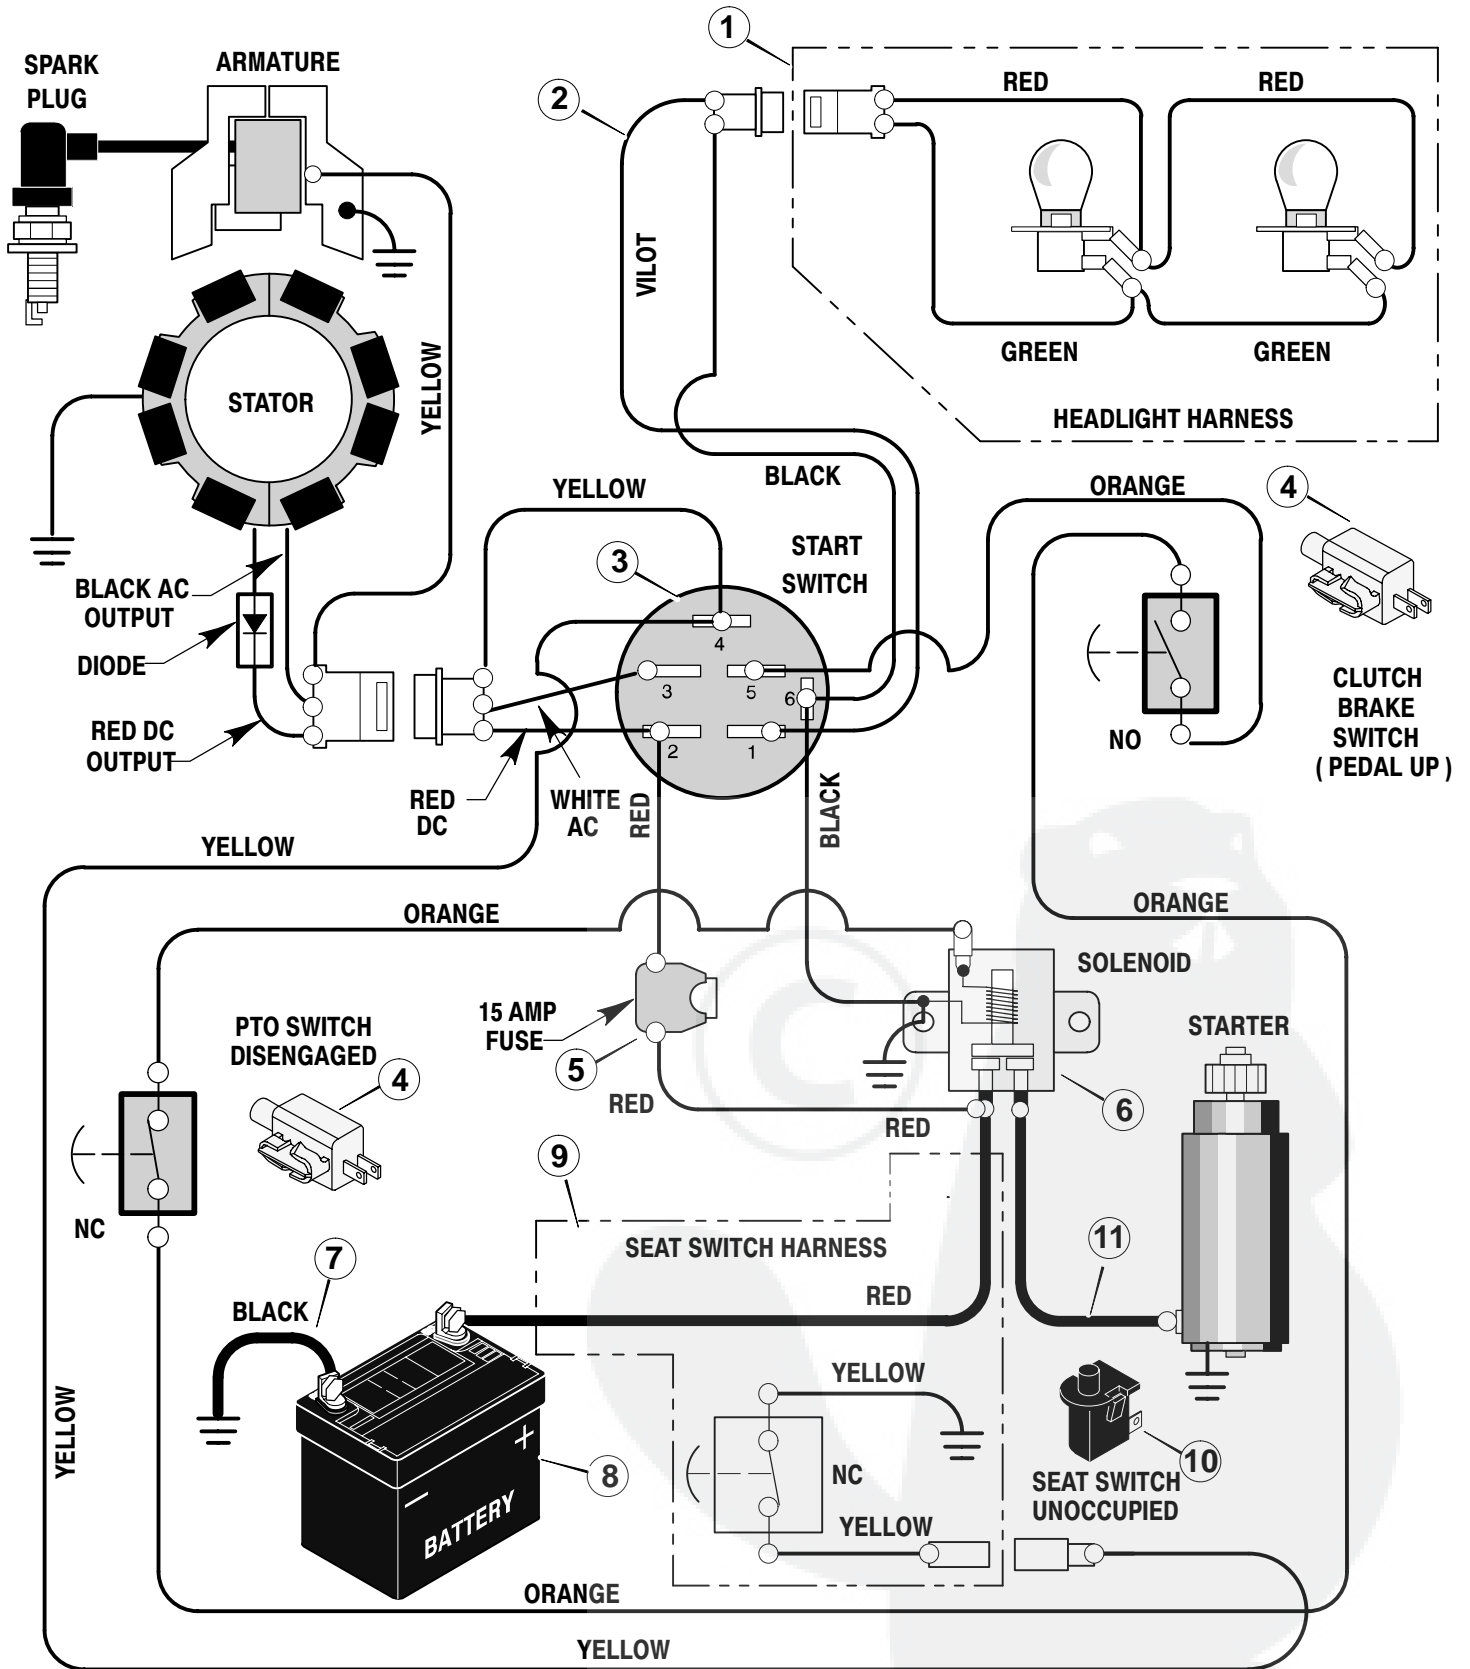

* Includes Key No. 17, 18, 30, 31, 32, 33, 45, 46, 47 and 51.

MODEL 38516x53C

REPAIR PARTS ENGINE MOUNT

Key No.	Description	Part No.
1	Fuel Cap	092317
2	Fuel Tank	690281
3	Hose Clamp	095197
4	Fuel Line (must cut to length)	7601033
5	Hose Clamp	095197
6	Screw	26x201
7	Plate, Engine	094006E700
8	Throttle Control	092371
9	Engine*	—
10	Bolt, Engine Mount	0025x7
11	Stack Pulley Assembly	690439 Z
12	Lockwasher	019x35
13	Bolt, Hex	01x140
14	Washer	018x32
15	Screw	26x249
16	Gasket	091309
17	Muffler	091271
18	Deflector, Muffler	094099 Z
19	Screw	26x208
20	Bolt, Hex	01x134
21	Guide, Belt	093349
22	Nut, Flange	015x79 Z
23	Guide, Belt	094066
24	Shield, Heat	690293
25	Lock, Screw	092378
26	Screw	26x263
27	Washer	018X32

* Parts are available from an engine Authorized Service Center. See "Engines, Gasoline" or "Gasoline Engines" in the yellow pages of the telephone directory.

Key No.	Description	Part No.
1	Harness, Light Wire	250x92
	Socket, Light	092372
	Bulb, Light	090084
2	Harness, Chassis Wire	250x113
3	Switch, Ignition	092377
	Key, Ignition	020729
	Nut, Hex	091489
	Cap, Ignition	091488
4	Switch, Limit	1001575
5	Fuse	302031
	Holder, Fuse	407078
6	Solenoid	094613
	Screw, Mounting	26x229
	Locknut	15x116
7	Cable, Battery Ground	024x32
	Screw, Ground Cable	26x213
8	Battery	021075
	Bolt, Carriage	002x82
	Wingnut	014x79
	Boot, Battery –Positive	690604
9	Harness, Seat Switch Wire	250x67
10	Switch, Seat Sensor	094159
11	Cable	024x31