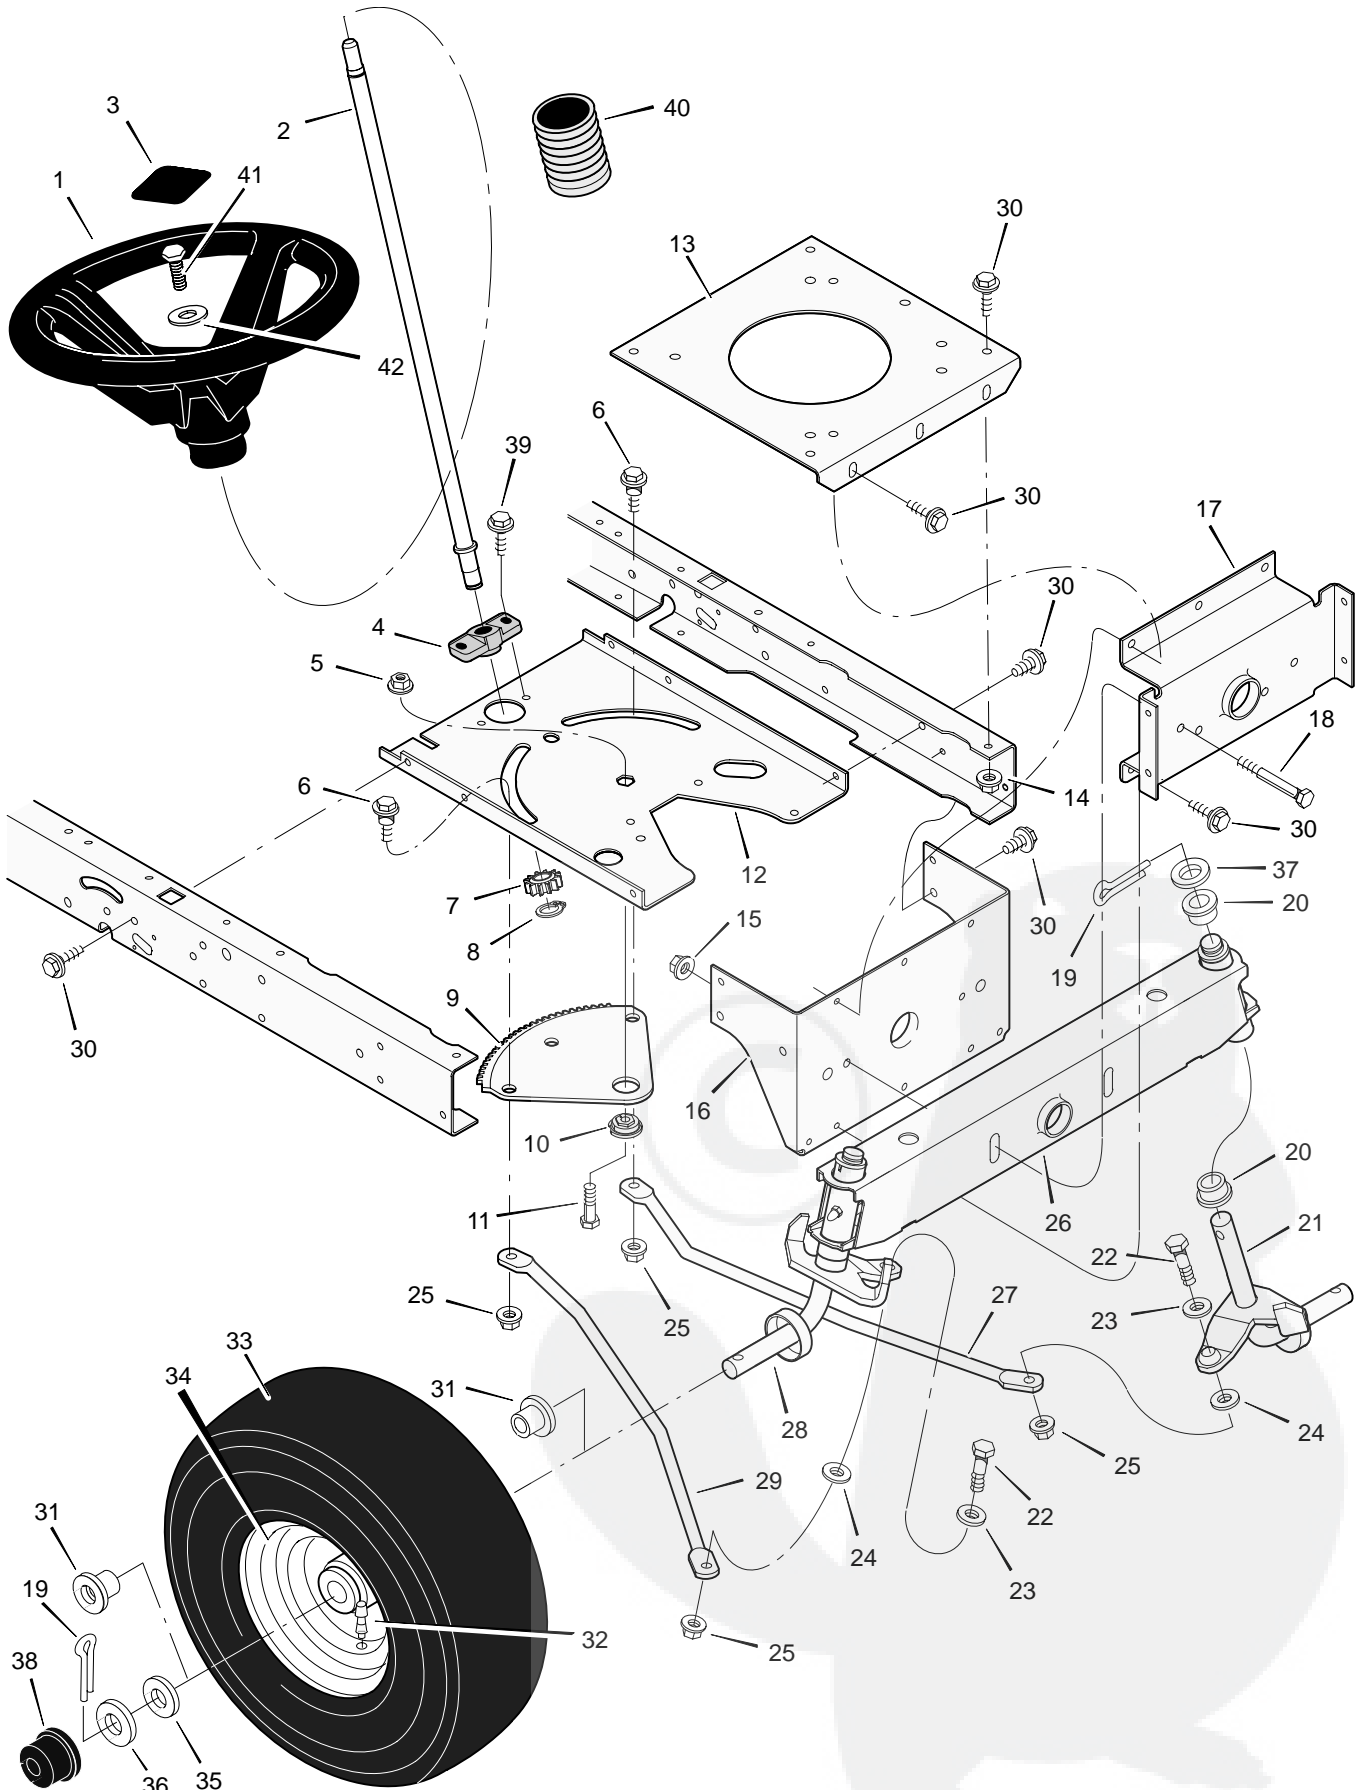

MODEL 38516x53C

REPAIR PARTS STEERING

MODEL 38516x53C

REPAIR PARTS STEERING

Key No.	Description	Part No.	Key No.	Description	Part No.
1	Wheel, Steering	095185	23	Washer	17x104
2	Post, Steering	690626	24	Washer	017x53 Z
3	Insert, Steering Wheel	711325	25	Nut, Flange	015x84
4	Bearing	094124	26	Axle Assembly	7601037
5	Nut, Flange	15x111	27	Drag Link, Left	095329E701
6	Bolt, Shoulder	009x57	28	Spindle Assembly, Right	094575E701
7	Gear, Pinion	690183	29	Drag Link, Right	095328E701
8	Ring, Snap	011x25	30	Screw	26x249
9	Gear, Sector	094121	31	Bearing, Wheel	091334
10	Bearing	094123	32	Stem, Valve	024373
11	Bolt	001x84	33	Tire *	091923
12	Plate, Steering	1001121E701	—	Tube	407924
13	Plate, Engine	094006E700	34	Wheel and Tire Assembly	094578-601
14	Nut, Flange	015x88	35	Washer	17x195
15	Nut, Flange	15x118	36	Washer	17x192
16	Bracket, Hanger	1001270E701	37	Washer	17x113
17	Axle, Hanger	094007E701	38	Hub Cap	094618
18	Bolt	01x146	39	Screw	26x267
19	Pin, Cotter	030x49	40	Bellows	054789
20	Bearing	690150	41	Bolt	0025x3
21	Spindle Assembly, Left	094576E701	42	Washer	17x146
22	Bolt	01x111			

* When you order a tire, make sure to give the brand name of the tire so that the tread pattern on the tire will match.