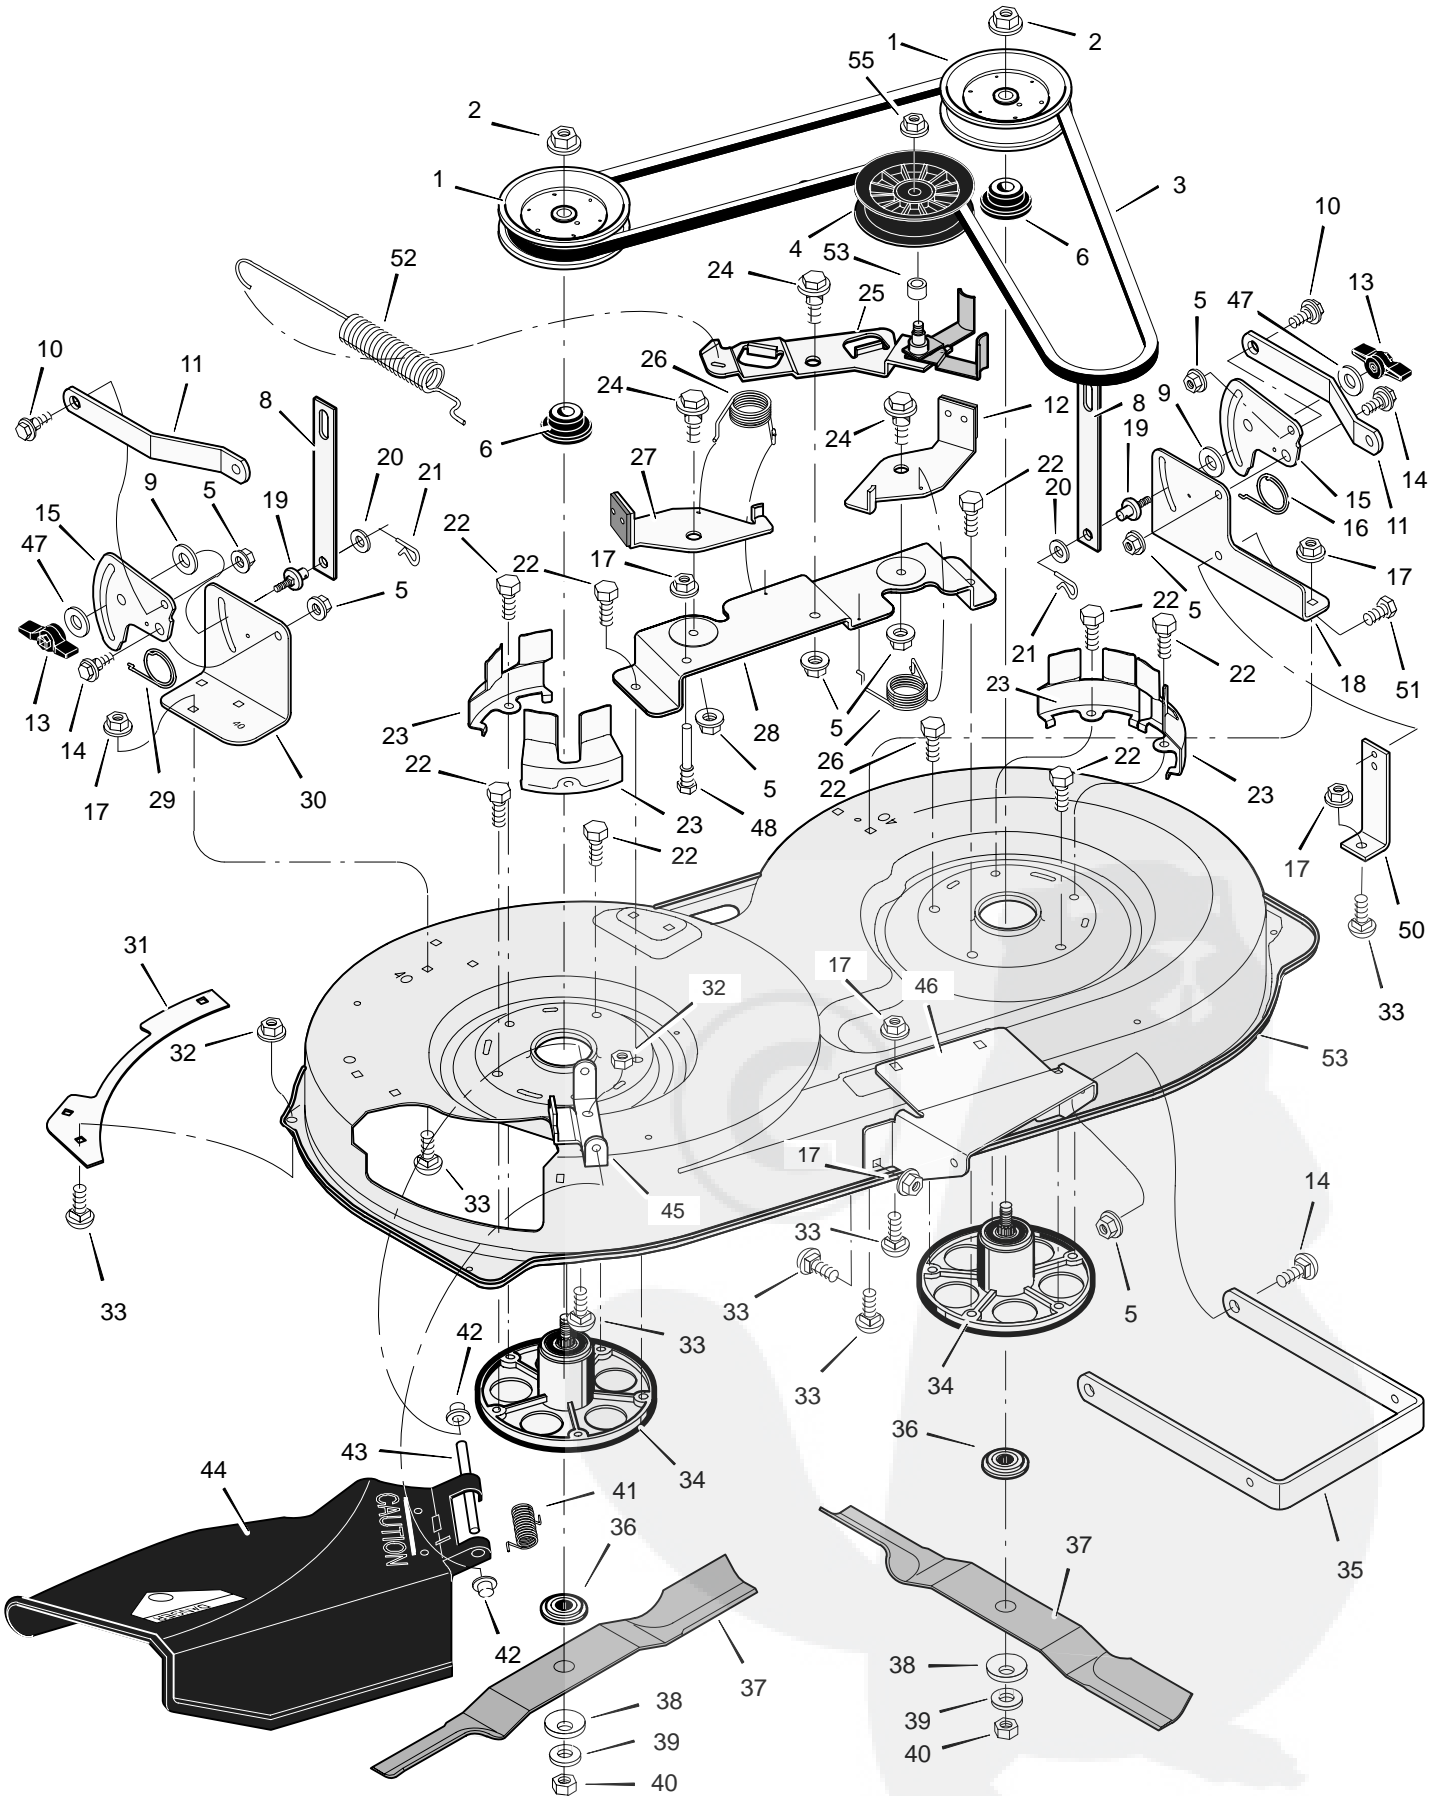

MODEL 38516x53C

REPAIR PARTS MOWER HOUSING

MODEL 38516x53C

REPAIR PARTS MOWER HOUSING

Key No.	Description	Part No.	Key No.	Description	Part No.
1	Pulley, Jackshaft	092852	29	Spring	166x42
2	Nut, Hex	15x140	30	Bracket, Right Suspension	094052E701
3	Belt, Mower Drive	037x86	31	Plate	091770E700
4	Pulley, Idler	690387	32	Nut, Flange	015x88
5	Nut, Flange	015x84	33	Bolt, Carriage	002x53
6	Spacer, Pulley	1001197	34	Mandrell (Includes Key 6)	1001200
8	Link, Lift	690212E701	35	Bracket, Suspension	690539E701
9	Pad, Friction	094137	36	Adapter, Blade	690411
10	Bolt, Shoulder	009x52	37	Blade	1001427E701
11	Bracket, Suspension	094055E701	38	Washer	17x166
12	Pad Assembly, Left Brake	094049E701	39	Washer	17x165
13	Knob	094068	40	Nut	15x100
14	Bolt, Shoulder	009x51	41	Spring	0166x4
15	Plate, Suspension	094128E700	42	Cap, Push On	028x23
16	Spring	166x43	43	Rod, Pivot	094957 Z
17	Nut, Flange	015x79	44	Deflector Assembly	094707
18	Bracket, Left Suspension	094054E700	45	Bracket, Deflector	094956E701
19	Pin, Hanger	095194	46	Bracket, Front Hanger	094062E700
20	Washer	017x91	47	Washer	017x45 Z
21	Pin, Cotter	0031x4	48	Guide, Belt	094781
22	Bolt	0025x7	50	Bracket, Support	094681E700
23	Cover, Pulley	094051E701	51	Screw	26x249
24	Bolt, Shoulder	009x39	52	Spring, Extension	165x118
25	Arm, Idler	1001499	53	Spacer	690369
26	Spring	166x41	54	Housing, Blade *	094061E700
27	Pad Assembly, Right Brake	094047E701	55	Nut, Flange	015x98
28	Bracket Assembly, Brake	094059E700	1-55	Complete Mower Housing Assembly	776000

* Includes Key No. 17, 18, 30, 31, 32, 33, 45, 46, 47 and 51.