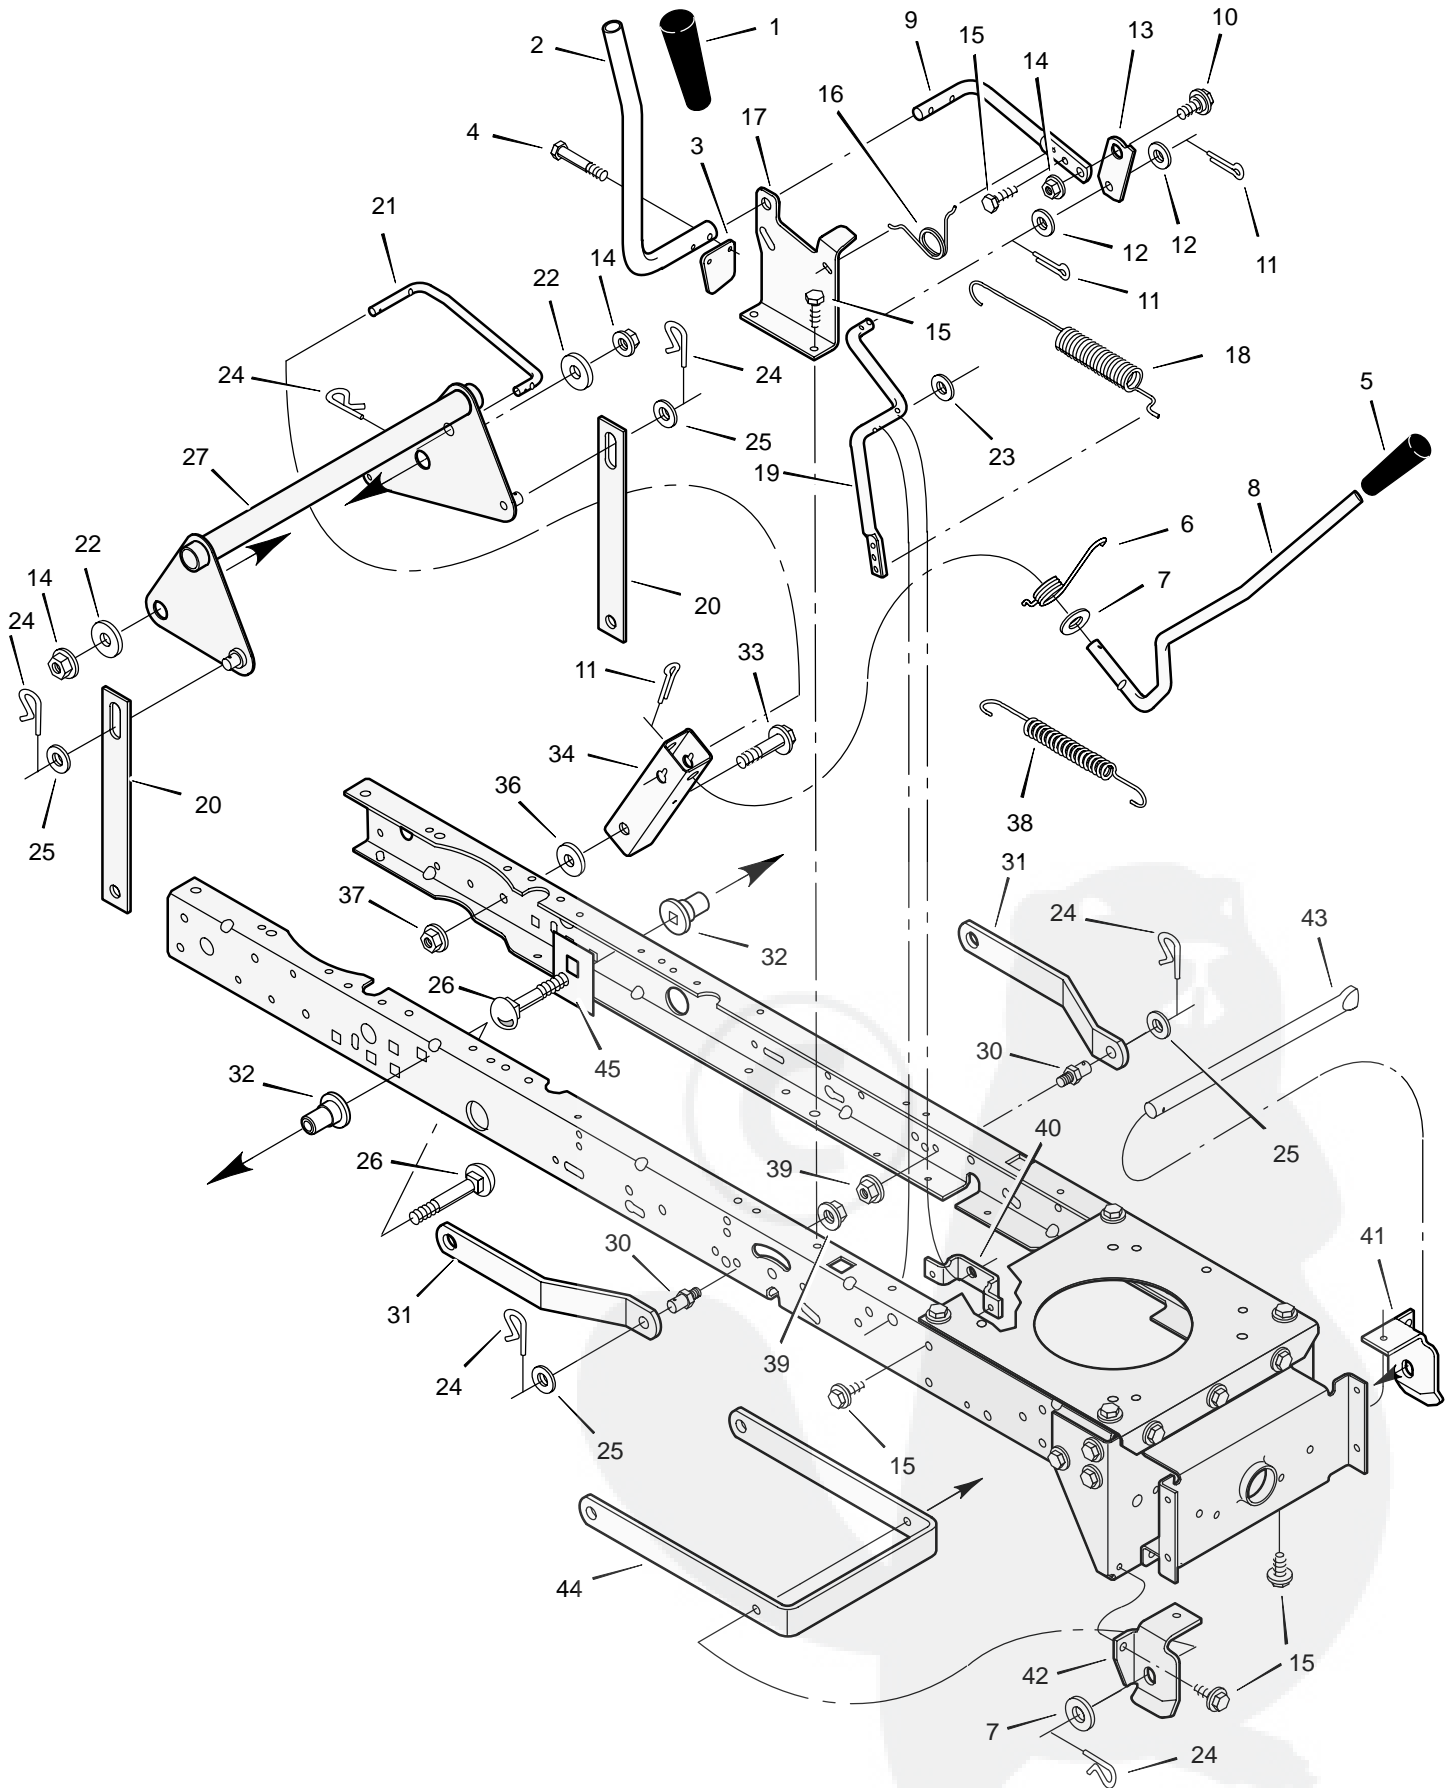

MODEL 38516x53C

REPAIR PARTS MOWER HOUSING SUSPENSION

MODEL 38516x53C

REPAIR PARTS MOWER HOUSING SUSPENSION

Key No.	Description	Part No.	Key No.	Description	Part No.
1	Grip	092698	22	Washer	17x168
2	Handle, PTO	094346 Z	23	Washer	017x57
3	Pad, Switch	094022 Z	24	Pin, Hair	0031x4
4	Bolt	0025x3	25	Washer	017x91
5	Grip	092697	26	Bolt, Carriage	002x85
6	Spring	166x40	27	Lever Assembly, Lift	1001111E700
7	Washer	17x103	30	Pin	094067
8	Handle, Lift	690533	31	Bracket, Rear Suspension	094055E701
9	Lever, PTO	094017 Z	32	Spacer, Lifter	690151
10	Bolt, Shoulder	009x39	33	Bolt, Shoulder	009x53
11	Pin, Cotter	030x20	34	Bracket, Pivot	094015E700
12	Washer	017x57	36	Washer	17x191
13	Link, PTO	094004 Z	37	Nut, Flange	015x84
14	Nut, Flange	015x84	38	Spring	165x131
15	Screw	26x249	39	Nut, Flange	015x68
16	Spring	166x39	40	Bracket, PTO	094005E700
17	Bracket, PTO	094018E701	41	Hanger, Left Deck	094027E700
18	Spring	165x118	42	Hanger, Right Deck	094026E700
19	Crank, PTO	690394E701	43	Rod, Hanger	094158 Z
20	Link, Lift	690212E701	44	Bracket, Suspension	690539E701
21	Link, Lift Handle	690122E701	45	Plate, Stiffening	1001098E701