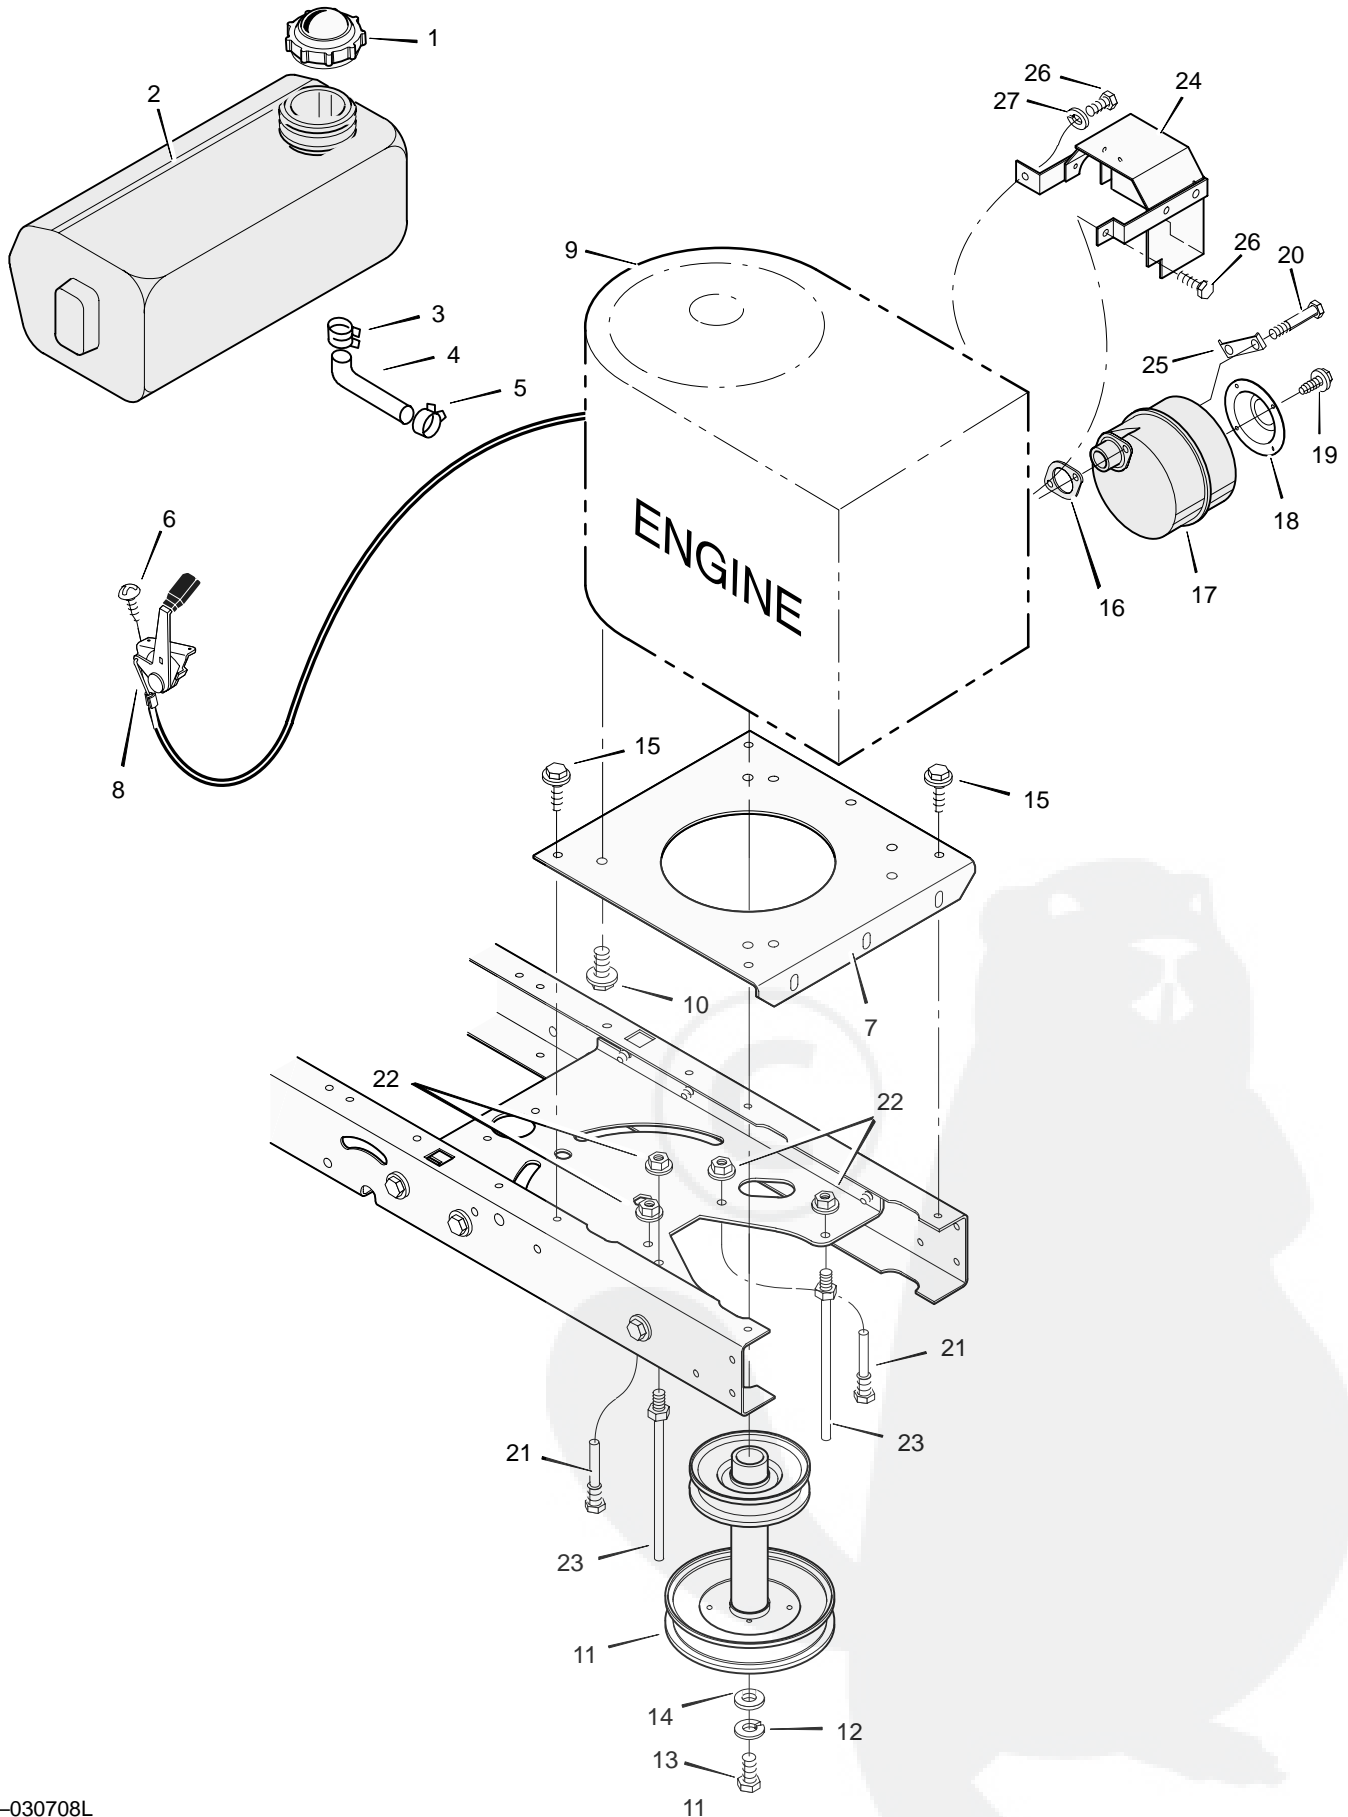

* Includes Key No. 17, 18, 30, 31, 32, 33, 45, 46, 47 and 51.

MODEL 38516x53C

REPAIR PARTS ENGINE MOUNT

Key No.	Description	Part No.
1	Fuel Cap	092317
2	Fuel Tank	690281
3	Hose Clamp	095197
4	Fuel Line (must cut to length)	7601033
5	Hose Clamp	095197
6	Screw	26x201
7	Plate, Engine	094006E700
8	Throttle Control	092371
9	Engine*	—
10	Bolt, Engine Mount	0025x7
11	Stack Pulley Assembly	690439 Z
12	Lockwasher	019x35
13	Bolt, Hex	01x140
14	Washer	018x32
15	Screw	26x249
16	Gasket	091309
17	Muffler	091271
18	Deflector, Muffler	094099 Z
19	Screw	26x208
20	Bolt, Hex	01x134
21	Guide, Belt	093349
22	Nut, Flange	015x79 Z
23	Guide, Belt	094066
24	Shield, Heat	690293
25	Lock, Screw	092378
26	Screw	26x263
27	Washer	018X32