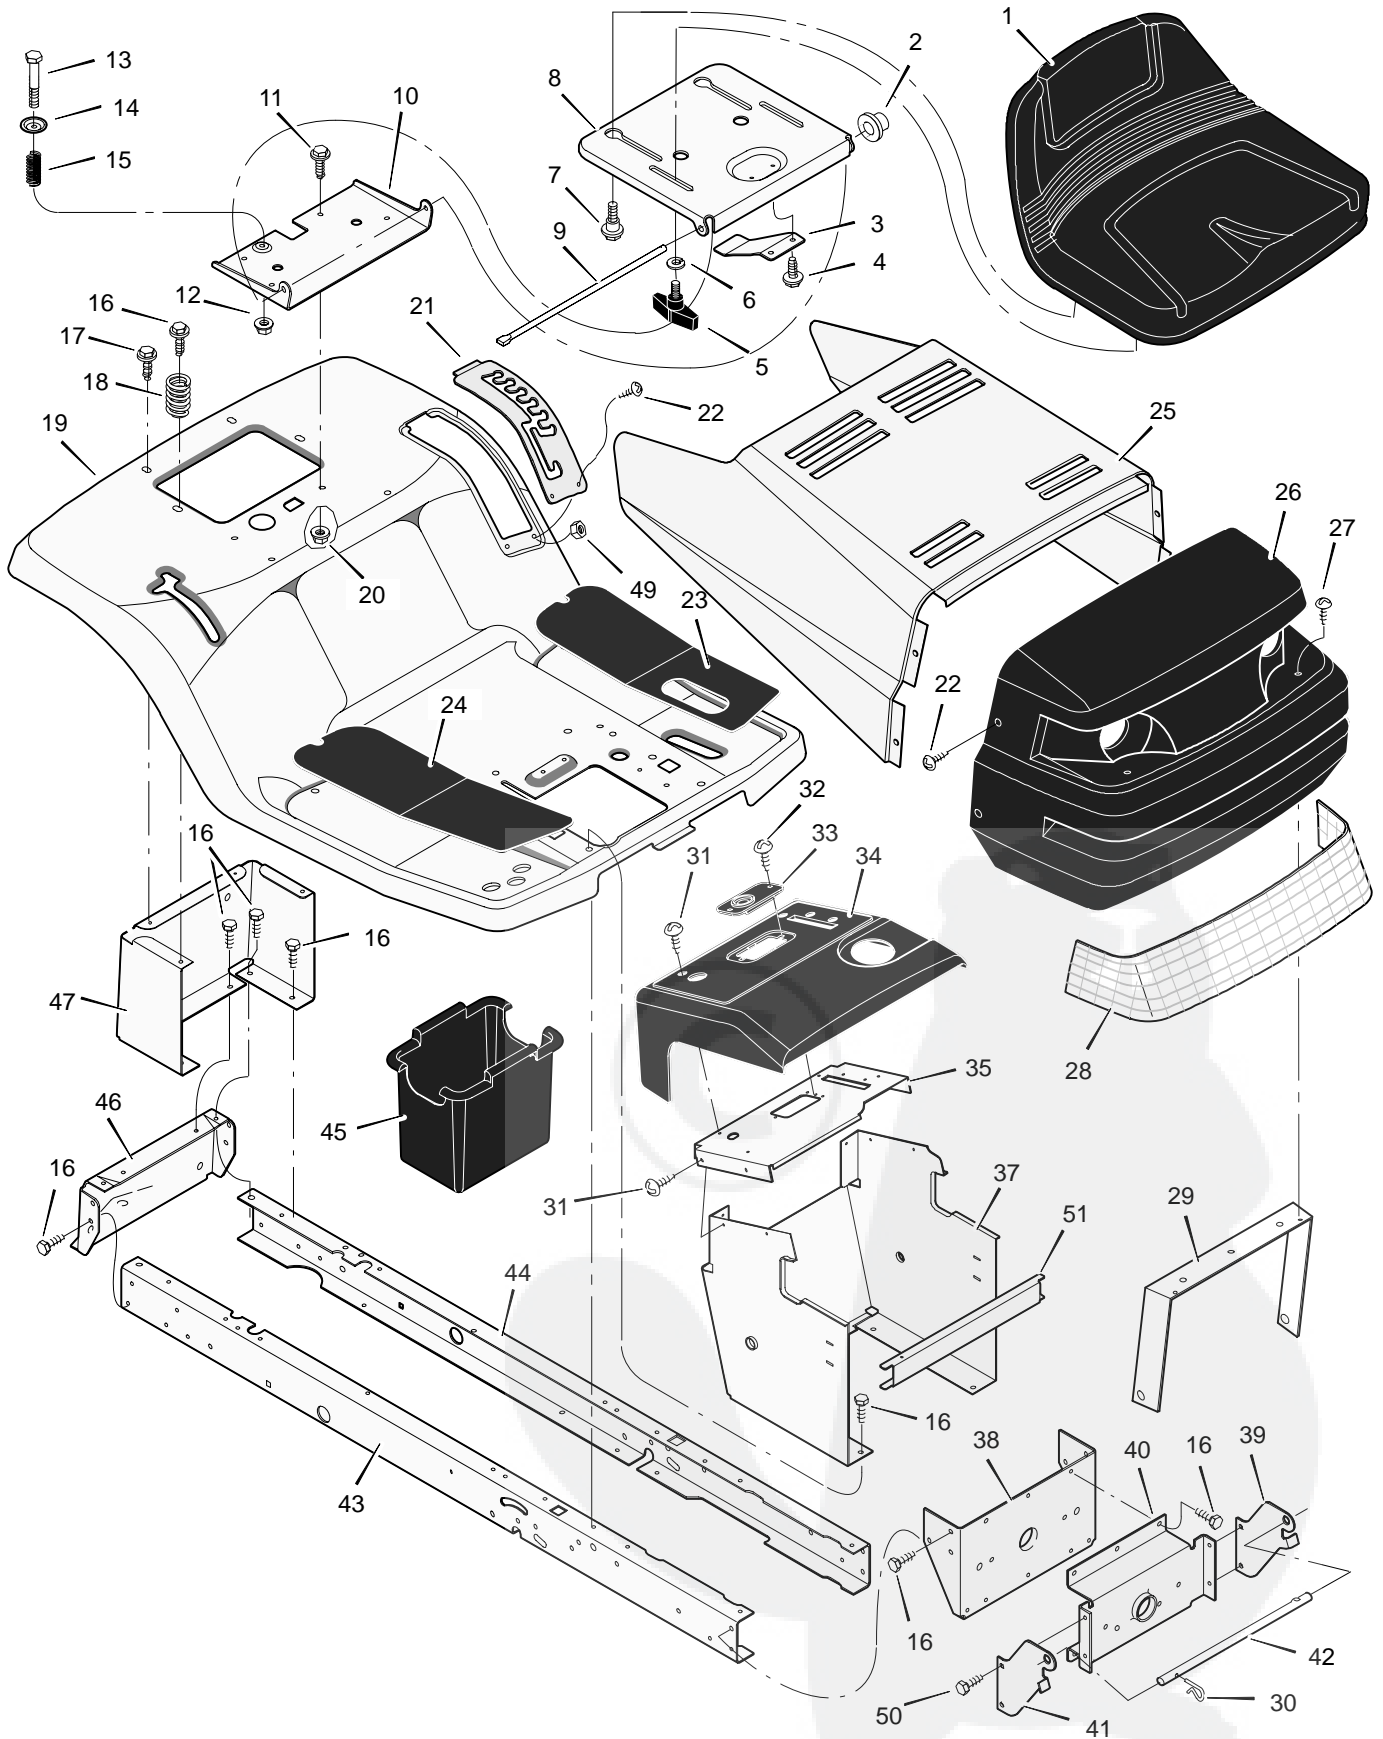

MODEL 38516x53C

REPAIR PARTS CHASSIS & HOOD

MODEL 38516x53C

REPAIR PARTS CHASSIS & HOOD

Key No.	Description	Part No.	Key No.	Description	Part No.
1	Seat	690566	27	Screw	26x239
2	Cap, Push On	028x23	28	Lens	092369
3	Spring	094057	29	Brace, Grille	092448
4	Screw	26x229	30	Pin, Hair	0031x4
5	Bolt, Wing	1001054	31	Screw	26x270
6	Washer	017x47	32	Screw	26x238
7	Bolt, Shoulder	009x56	33	Bearing, Steering	094214
8	Support, Seat	094154E701	34	Dash	776061
9	Rod, Pivot	094156 Z	35	Plate, Dash	094211
10	Bracket, Pivot	094153E700	36	Panel, Access	093007E701
11	Bolt	001x45	37	Support, Dash	095323E510
12	Nut	015x89	38	Bracket, Rear Hanger	1001270E701
13	Bolt, Shoulder	009x55	39	Support, Left Grille	690544E700
14	Washer	094155 Z	40	Axle, Hanger	094007E701
15	Spring	164x31	41	Support, Right Grille	690543E700
16	Screw	26x249	42	Rod, Pivot	092332 Z
17	Screw	26x263	43	Frame, Right	1001268E701
18	Spring	164x30	44	Frame, Left	1001269E701
19	Deck, Seat	095249E510	45	Container, Battery	690424
20	Nut	015x88	46	Plate, Hitch	1001002E701
21	Plate, Index	094829E701	47	Panel, Rear	690434E701
23	Mat, Left	094999	49	Nut	015x81
24	Mat, Right	094998	50	Screw	26x277
25	Hood	092333E510	51	Channel	094215E700
26	Grille Assembly (Includes Lens)	094867E701	—	Instruction Book & Parts List	F-020766L