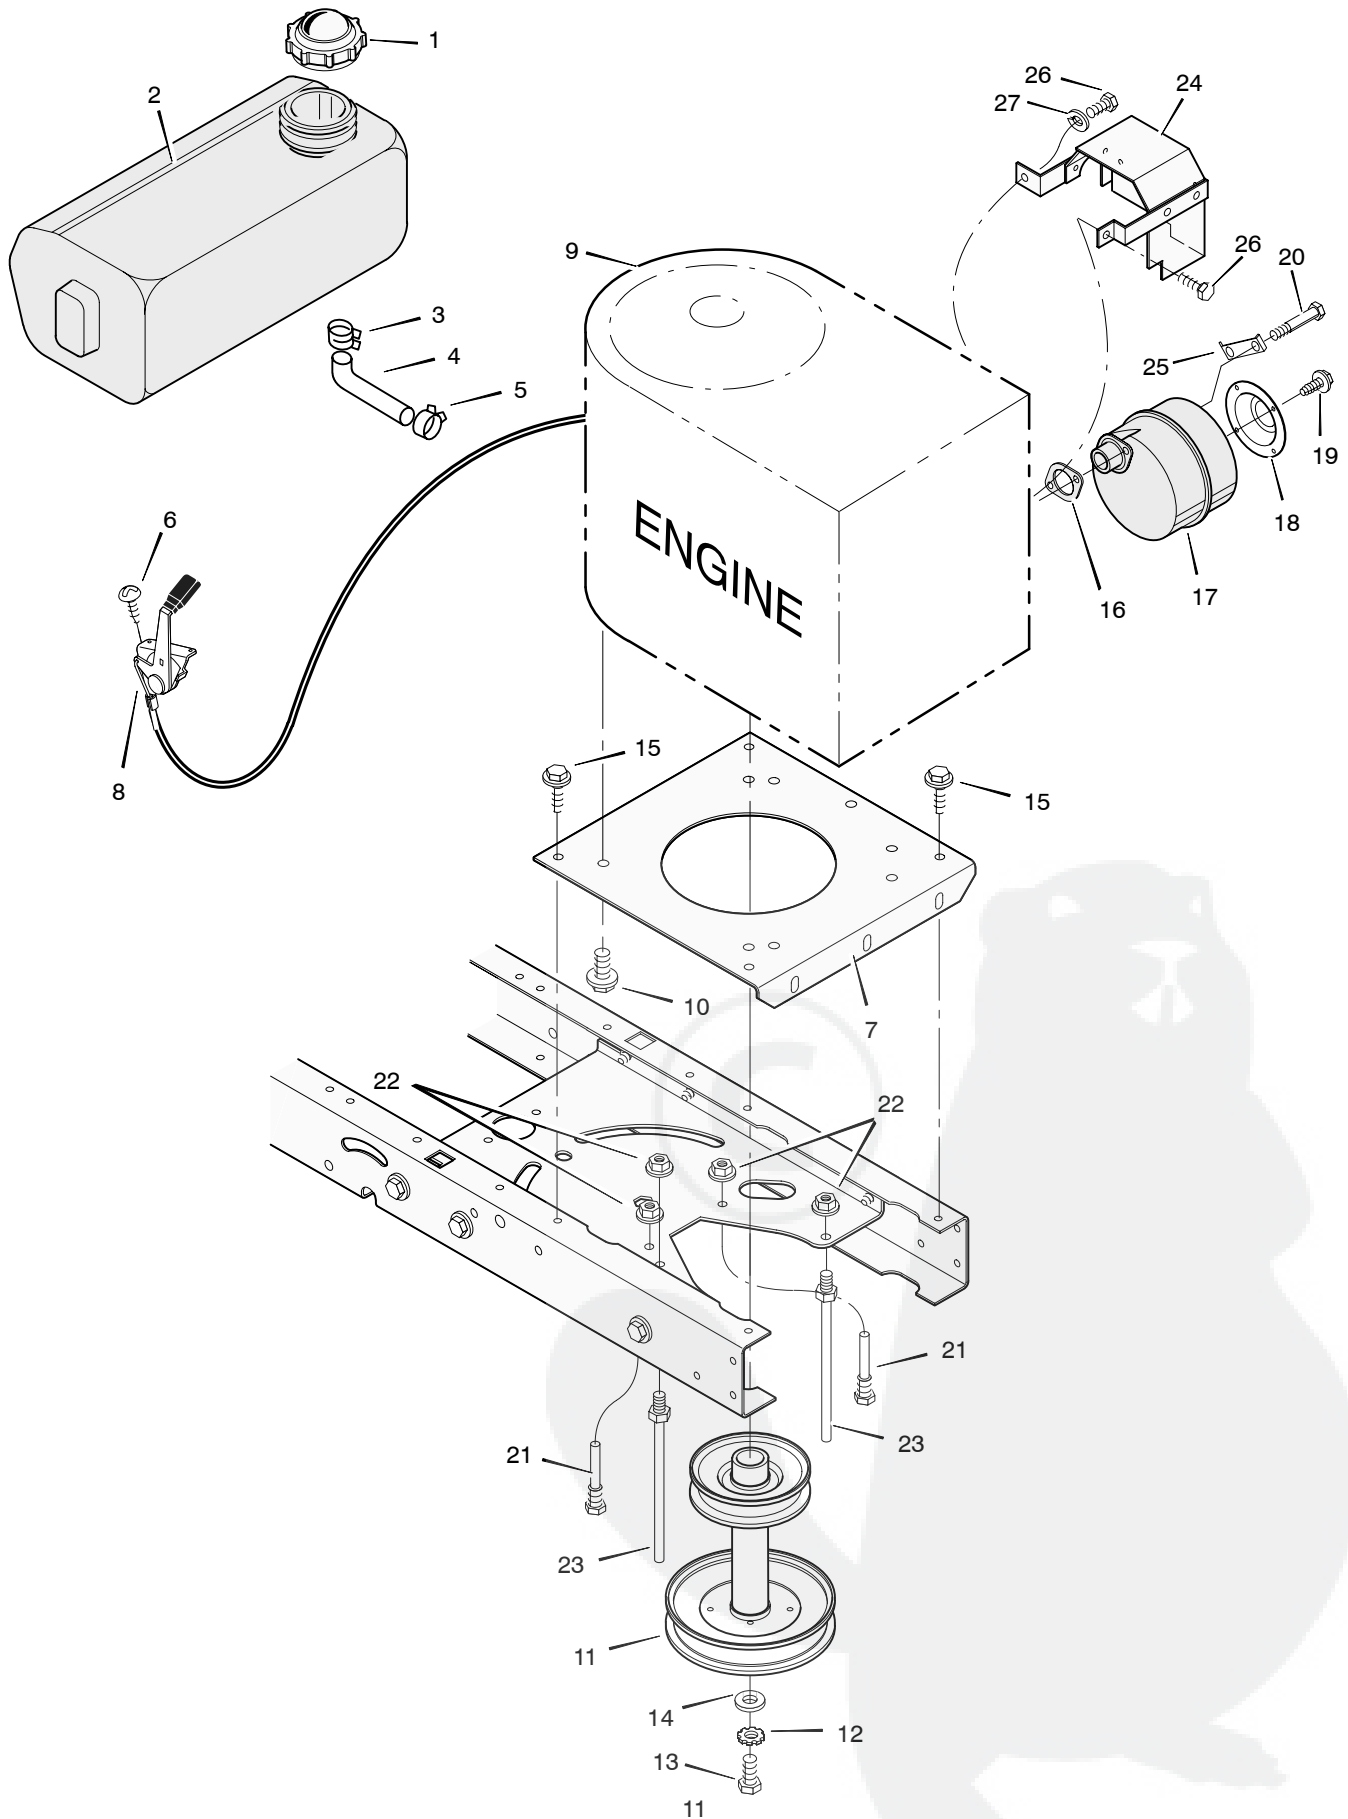

* Includes Key No. 17, 18, 30, 31, 32, 33, 45, 46, 47 and 51.

MODEL 38516x53D

REPAIR PARTS ENGINE MOUNT

Key No.	Description	Part No.
1	Fuel Cap	092317
2	Fuel Tank	690263
3	Hose Clamp **	095197
4	Fuel Line (must cut to length) **	7601033
5	Hose Clamp **	095197
6	Screw	26x201
7	Plate, Engine	094006E700
8	Throttle Control	092371
9	Engine, Briggs & Stratton	— * —
10	Bolt, Engine Mount	0025x7
11	Stack Pulley Assembly	690439 Z
12	Lockwasher	019x35
13	Bolt, Hex	01x140
14	Washer	17x140
15	Screw	26x249
16	Gasket	091309
17	Muffler	091271
18	Deflector, Muffler	094099 Z
19	Screw	26x208
20	Bolt, Hex	01x134
21	Guide, Belt	093349
22	Nut, Flange	015x79 Z
23	Guide, Belt	094066
24	Shield, Heat	690293
25	Lock, Screw	092378
26	Screw	26x263
27	Washer	018X32