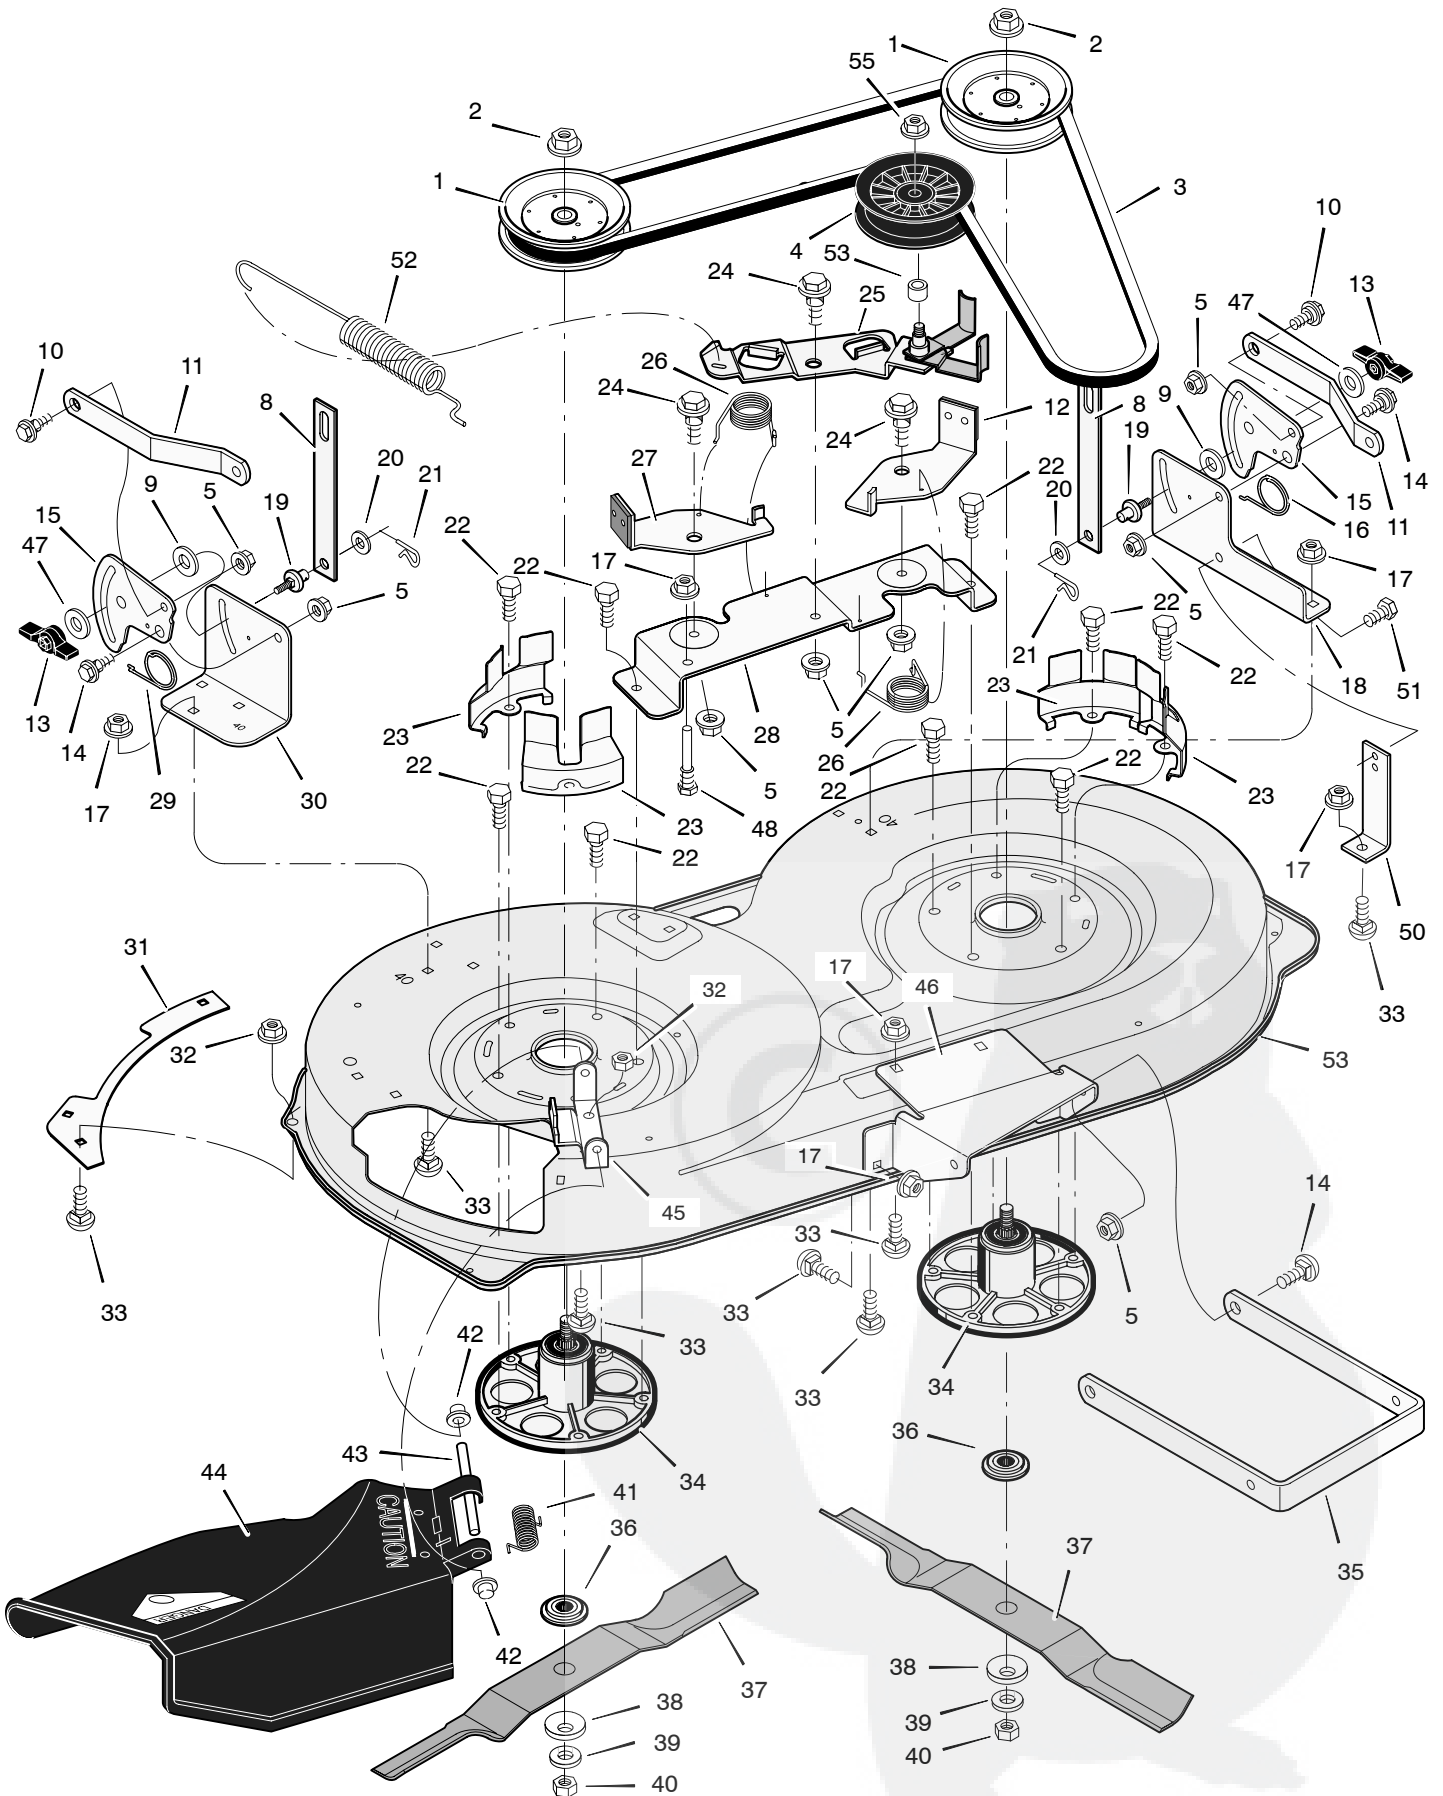

MODEL 38516x53D

REPAIR PARTS MOWER HOUSING

MODEL 38516x53D

REPAIR PARTS MOWER HOUSING

Key No.	Description	Part No.	Key No.	Description	Part No.
1	Pulley, Jackshaft	092852	30	Bracket, Right Suspension	094052E701
2	Nut, Hex	15x140	31	Plate	091770E700
3	Belt, Mower Drive	037x86	32	Nut, Flange	015x88
4	Pulley, Idler	690387	33	Bolt, Carriage	002x53
5	Nut, Flange	015x84	34	Mandrell	1001200
8	Link, Lift	690212E701	35	Bracket, Suspension	690539E701
9	Pad, Friction	094137	36	Adapter, Blade	690411
10	Bolt, Shoulder	009x52	37	Blade	095104E701
11	Bracket, Suspension	094055E701	38	Washer	17x166
12	Pad Assembly, Left Brake	094049E701	39	Washer	17x165
13	Knob	094068	40	Nut	15x100
14	Bolt, Shoulder	009x51	41	Spring	0166x4
15	Plate, Suspension	094128E700	42	Cap, Push On	028x23
16	Spring	166x43	43	Rod, Pivot	094957 Z
17	Nut, Flange	015x79	44	Deflector Assembly	094707
18	Bracket, Left Suspension	094054E700	45	Bracket, Deflector	094956E701
19	Pin, Hanger	095194	46	Bracket, Front Hanger	094062E700
20	Washer	017x91	47	Washer	017x45 Z
21	Pin, Cotter	0031x4	48	Guide, Belt	094781
22	Bolt	0025x7	50	Bracket, Support	094681E700
23	Cover, Pulley	094051E701	51	Screw	26x249
24	Bolt, Shoulder	009x39	52	Spring, Extension	165x118
25	Arm, Idler	1001499E700	53	Spacer	690369
26	Spring	166x41	54	Housing, Blade *	094061E700
27	Pad Assembly, Right Brake	094047E701	55	Nut, Flange	015x98
28	Bracket Assembly, Brake	094059E700	1-55	Complete Housing Assembly	776000
29	Spring	166x42			

* Includes Key No. 17, 18, 30, 31, 32, 33, 45, 46, 47 and 51.