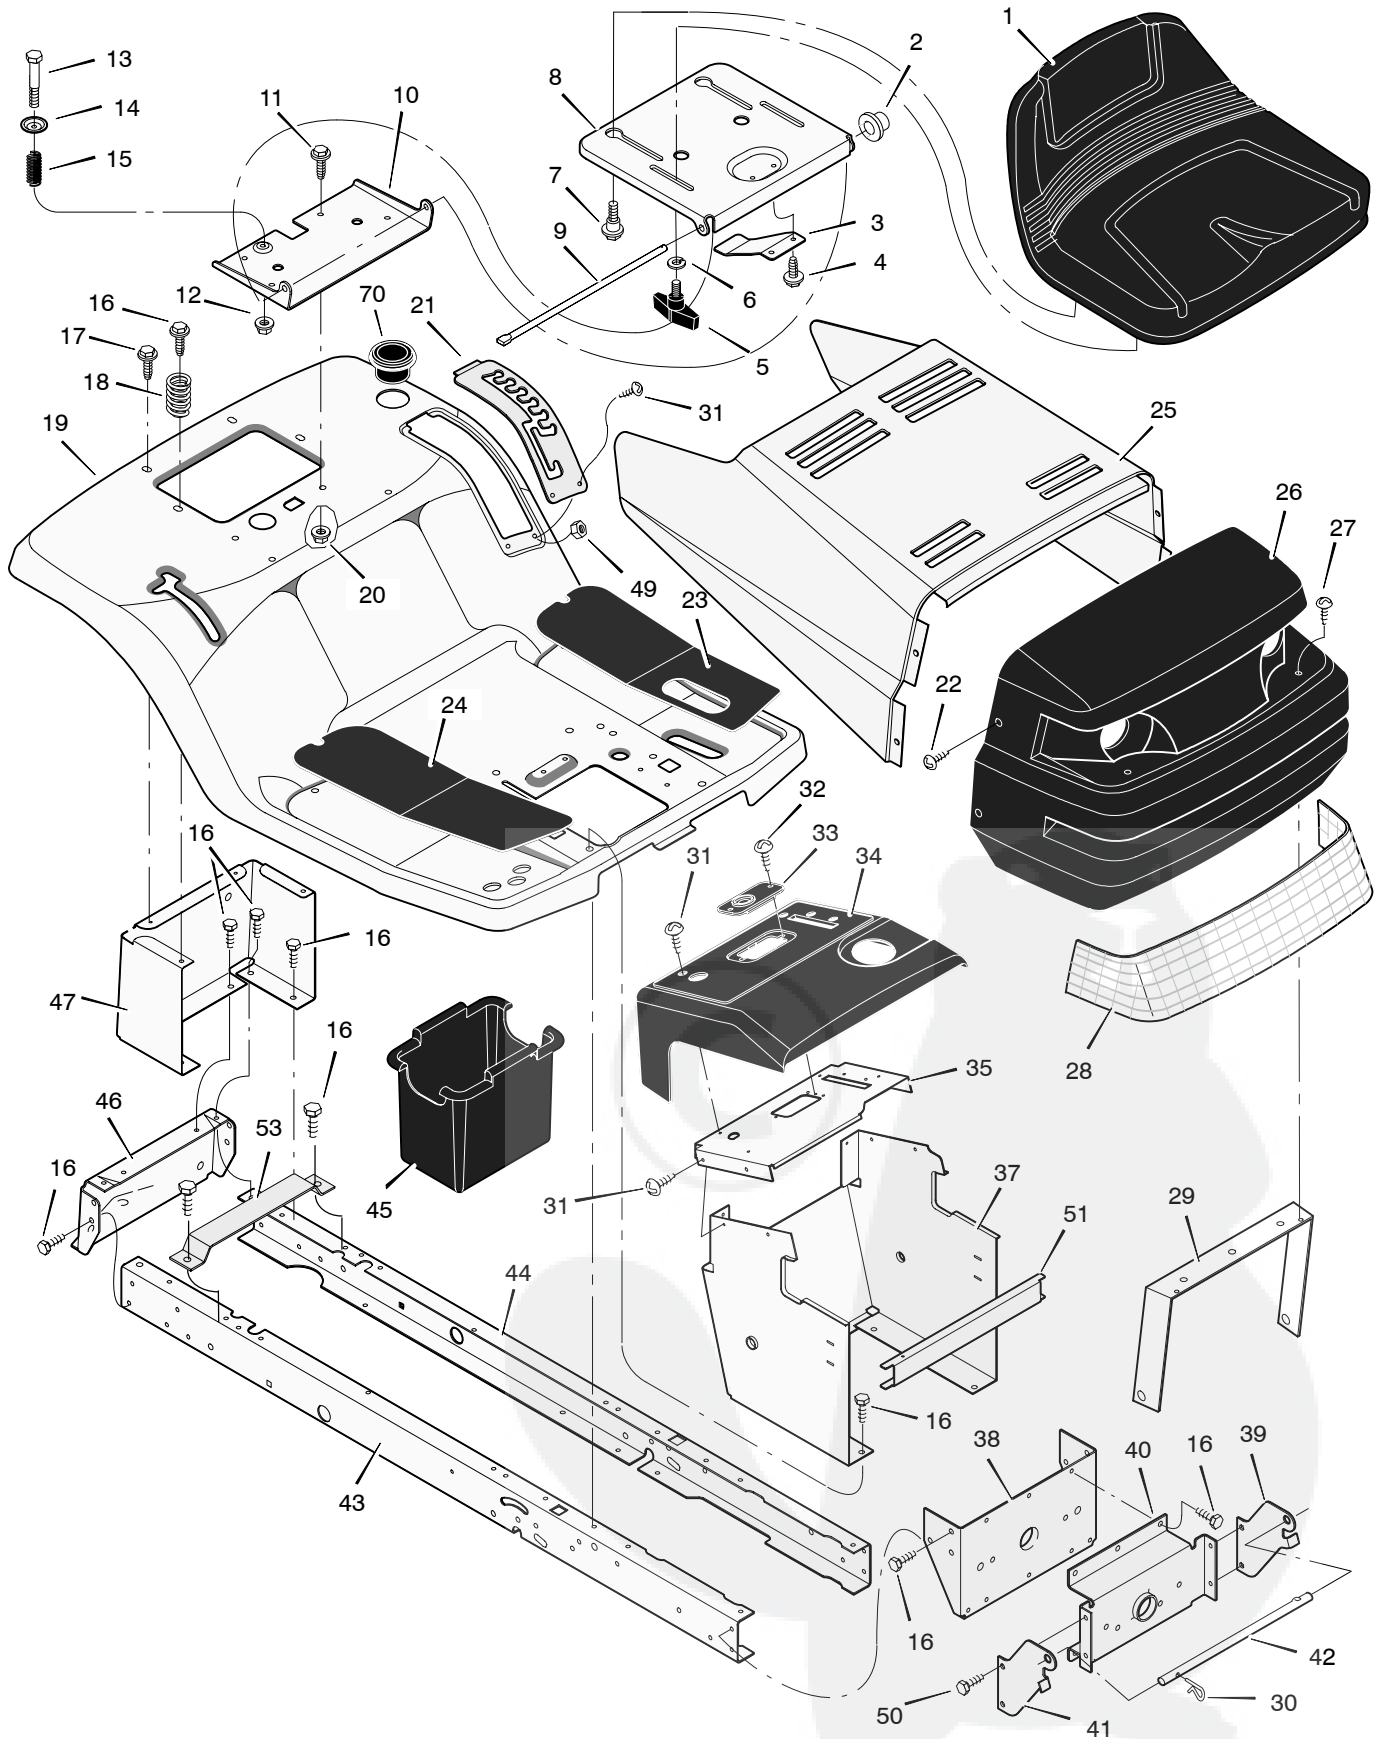

MODEL 38516x53D

REPAIR PARTS CHASSIS & HOOD

MODEL 38516x53D

REPAIR PARTS CHASSIS & HOOD

Key No.	Description	Part No.	Key No.	Description	Part No.
1	Seat	690566	28	Lens	092369
2	Cap, Push On	028x23	29	Brace, Grille	092448
3	Spring	094057	30	Pin, Hair	0031x4
4	Screw	26x229	31	Screw	26x270
5	Bolt, Wing	1001054	32	Screw	26x238
6	Washer	017x47	33	Bearing, Steering	094214
7	Bolt, Shoulder	009x56	34	Dash	776061
8	Support, Seat	094154E701	35	Plate, Dash	094211
9	Rod, Pivot	094156 Z	36	Panel, Access	093007E701
10	Bracket, Pivot	1001648E701	37	Support, Dash	095323E510
11	Bolt	001x45	38	Bracket, Rear Hanger	1001270E701
12	Nut	015x89	39	Support, Left Grille	690544E700
13	Bolt, Shoulder	009x55	40	Axle, Hanger	094007E701
14	Washer	094155 Z	41	Support, Right Grille	690543E700
15	Spring	164x31	42	Rod, Pivot	092332 Z
16	Screw	26x249	43	Frame, Right	1001928E701
17	Screw	26x263	44	Frame, Left	1001927E701
18	Spring	164x30	45	Container, Battery	690424
19	Deck, Seat	1001558E510	46	Plate, Hitch	1001002E701
20	Nut	015x123	47	Panel, Rear	690434E701
21	Plate, Index	094829E701	49	Nut	015x81
22	Bolt, Shoulder	009x47	50	Screw	26x277
23	Mat, Left	094999	51	Channel	094215E700
24	Mat, Right	094998	53	Support, Battery	690482E701
25	Hood	092333E510	70	Holder, Beverage	1001542
26	Grille Assembly (Includes Lens)	094867E701	—	Instruction Book & Parts List	F-030708L
27	Screw	26x239			