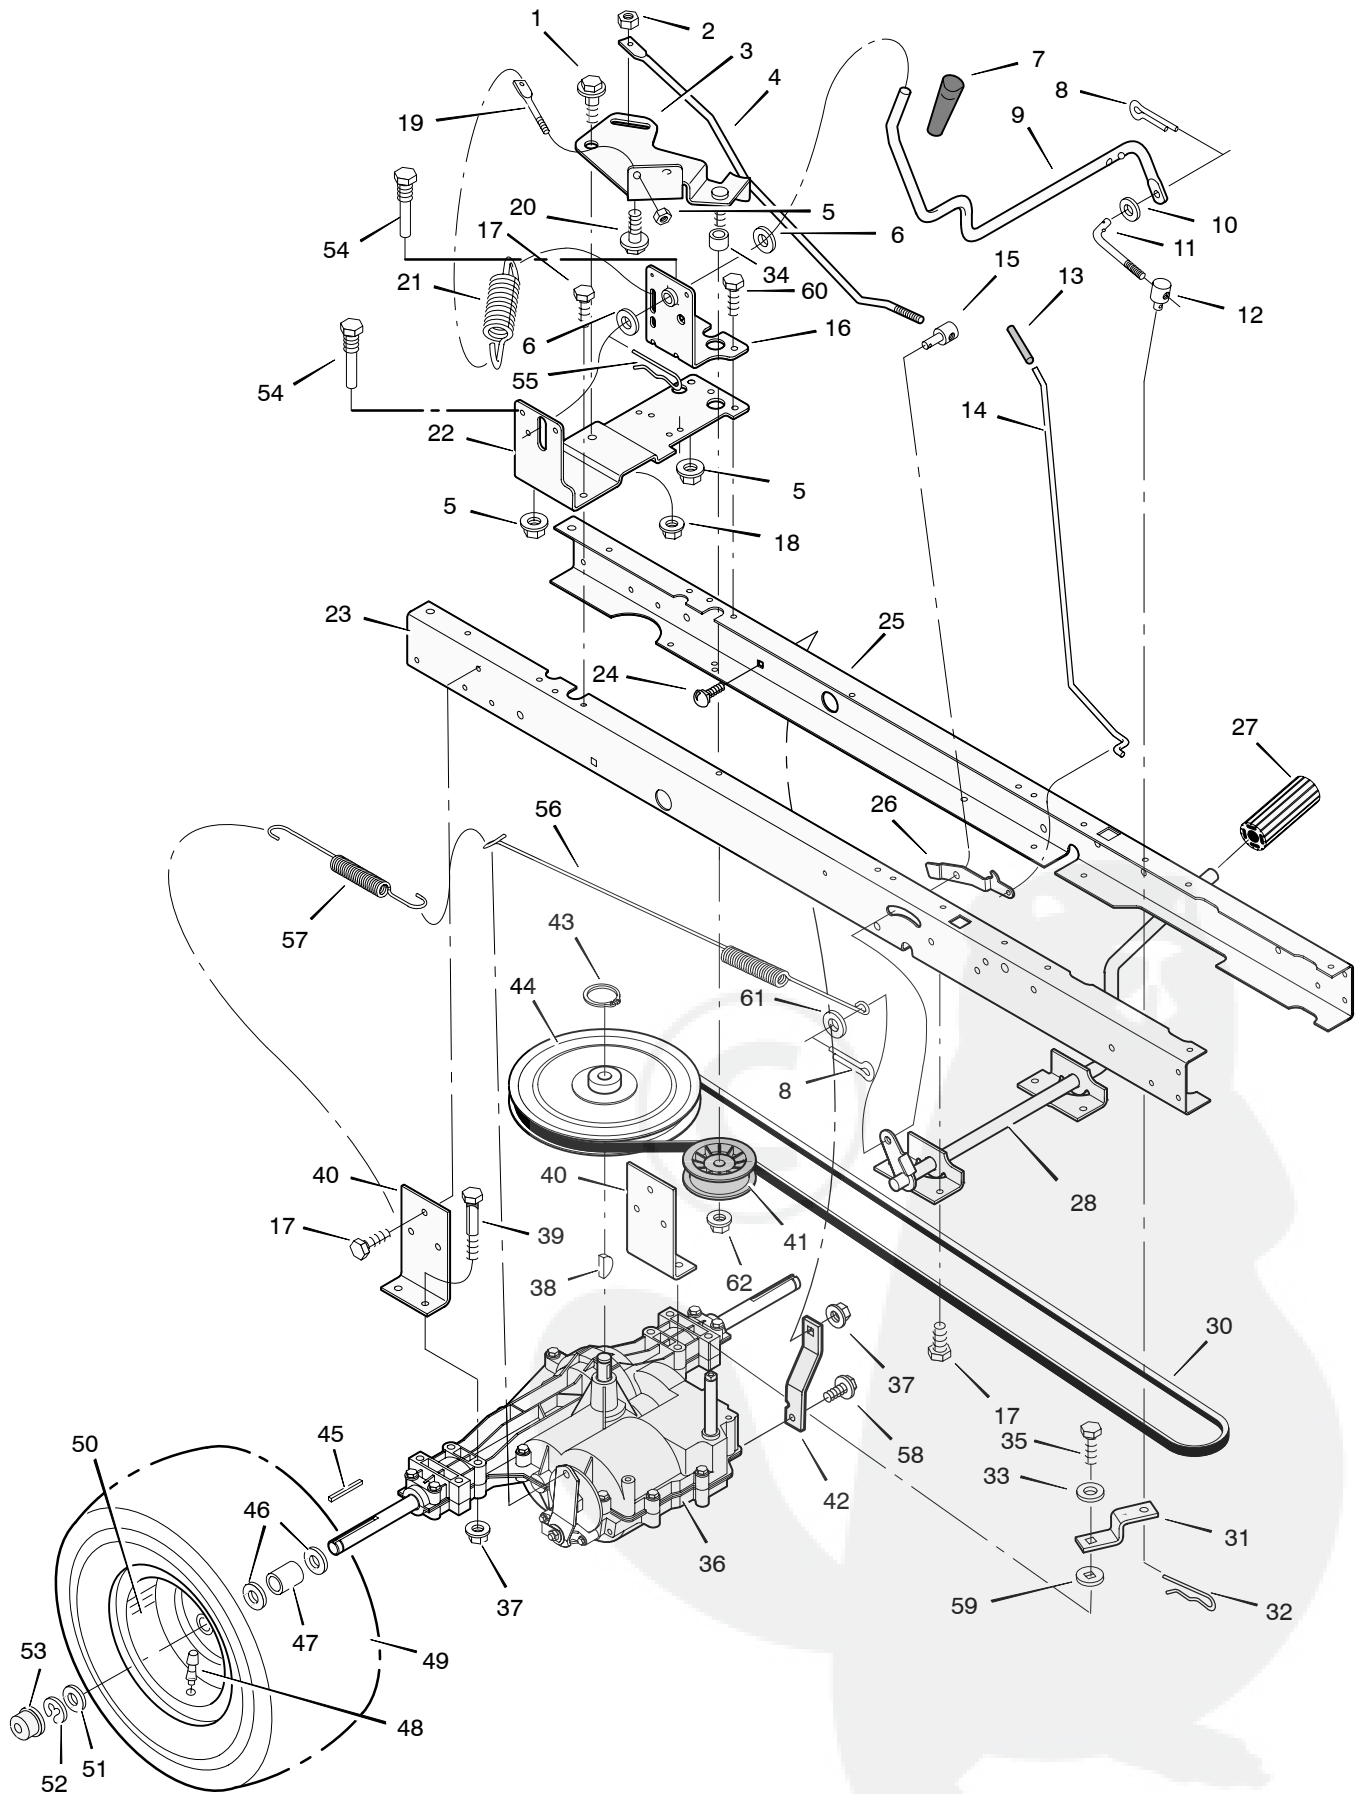

MODEL 38516x53D

REPAIR PARTS MOTION DRIVE

MODEL 38516x53D

REPAIR PARTS MOTION DRIVE

Key No.	Description	Part No.	Key No.	Description	Part No.
1	Bolt, Shoulder	009x39	33	Washer	017x38
2	Nut, Hex	015x89	34	Spacer	690369
3	Arm, Idler	690173 Z	35	Bolt	06x105
4	Rod, Clutch	094041 Z	36	Transaxle, Peerless	— ** —
5	Nut	015x79	37	Nut	015x88
6	Washer	17x102	38	Key, Woodruff	020697
7	Grip	092697	39	Bolt	01x155
8	Pin, Cotter	030x20	40	Bracket, Transaxle	094008E701
9	Lever, Shift	094043 Z	41	Pulley	690409
10	Washer	017x47	42	Bracket, Transaxle Support	094433E700
11	Link, Shift	094044 Z	43	Ring Retainer	0011x7
12	Nut, Adjuster	021920 Z	44	Pulley, Drive	095094
13	Grip	091079	45	Key, Square	021553
14	Rod, Parking Brake	1001271 Z	46	Washer	17x160
15	Nut, Adjuster	094815 Z	47	Spacer, Transaxle	690554 Z
16	Bracket, Shift Pivot	1001303 Z	48	Stem, Valve	024373
17	Screw	26x249	49	Tire *	091923
18	Nut	015x84	—	Tube	407049
19	Mount, Stud Spring	094042 Z	50	Wheel & Tire Assembly	092288-601
20	Bolt, Shoulder	009x54	51	Washer	17x195
21	Spring, Extension	165x116	52	E-Ring	0011x3
22	Bracket, Right Shifter	1001302E701	53	Hub Cap	094618
23	Frame, Right	1001928E701	54	Guide, Belt	093349
24	Bolt, Carriage	002x53	55	Pin, Hair	0031x4
25	Frame, Left	1001927E701	56	Spring, Extension	165x115
26	Latch, Parking Brake	094045 Z	57	Spring, Extension	165x92
27	Pedal	021544	58	Screw	26x216
28	Lever, Brake/Clutch	094038E700	59	Washer	17x148
30	Belt, Motion Drive	037x87	60	Screw	26x267
31	Yoke, Shift	094031 Z	61	Washer	17x169
32	Pin, Hair	0031x6	62	Nut	015x98

* When you order a tire, make sure to give the brand name of the tire so that the tread pattern on the tire will match.

** For information on Replacement Parts for this transaxle contact the manufacturer.