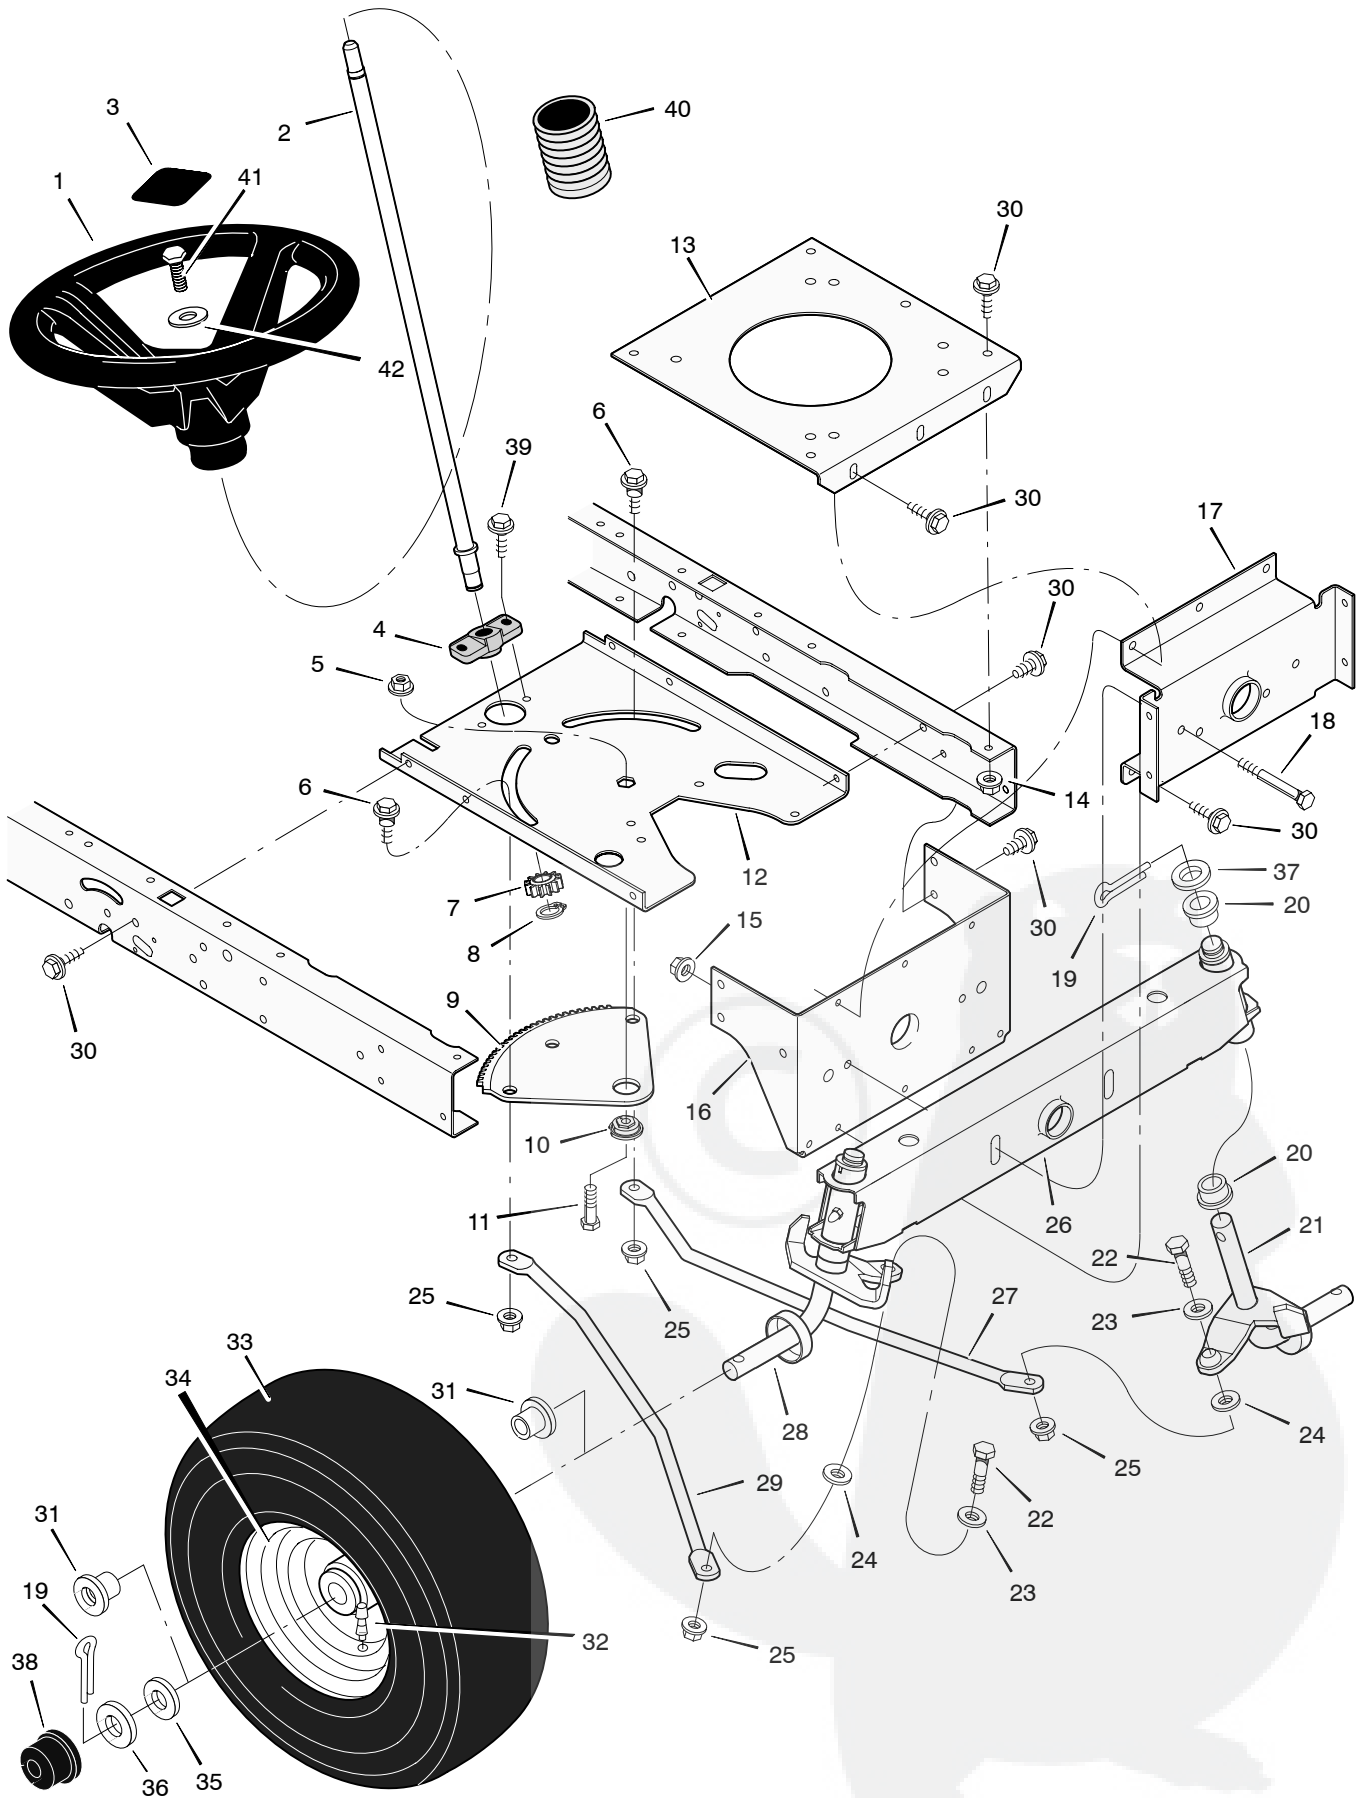

MODEL 38516x53D

REPAIR PARTS STEERING

MODEL 38516x53D

REPAIR PARTS STEERING

Key No.	Description	Part No.	Key No.	Description	Part No.
1	Wheel, Steering	095185	23	Washer	17x104
2	Post, Steering	690626	24	Washer	017x53 Z
3	Insert, Steering Wheel	711326	25	Nut, Flange	015x84
4	Bearing	094124	26	Axle Assembly	7601037
5	Nut, Flange	15x111	27	Drag Link, Left	095329E701
6	Bolt, Shoulder	009x57	28	Spindle Assembly, Right	094575E701
7	Gear, Pinion	690183	29	Drag Link, Right	095328E701
8	Ring, Snap	011x25	30	Screw	26x249
9	Gear, Sector	094121	31	Bearing, Wheel	091334
10	Bearing	094123	32	Stem, Valve	024373
11	Bolt	001x84	33	Tire *	091923
12	Plate, Steering	1001121E701	—	Tube	407924
13	Plate, Engine	094006E700	34	Wheel and Tire Assembly	094579-601
14	Nut, Flange	015x88	35	Washer	17x195
15	Nut, Flange	15x118	36	Washer	17x192
16	Bracket, Hanger	1001270E701	37	Washer	17x113
17	Axle, Hanger	094007E701	38	Hub Cap	094618
18	Bolt	01x146	39	Screw	26x267
19	Pin, Cotter	030x49	40	Bellows	054789
20	Bearing	690150	41	Bolt	0025x3
21	Spindle Assembly, Left	094576E701	42	Washer	17x146
22	Bolt	01x111			

* When you order a tire, make sure to give the brand name of the tire so that the tread pattern on the tire will match.