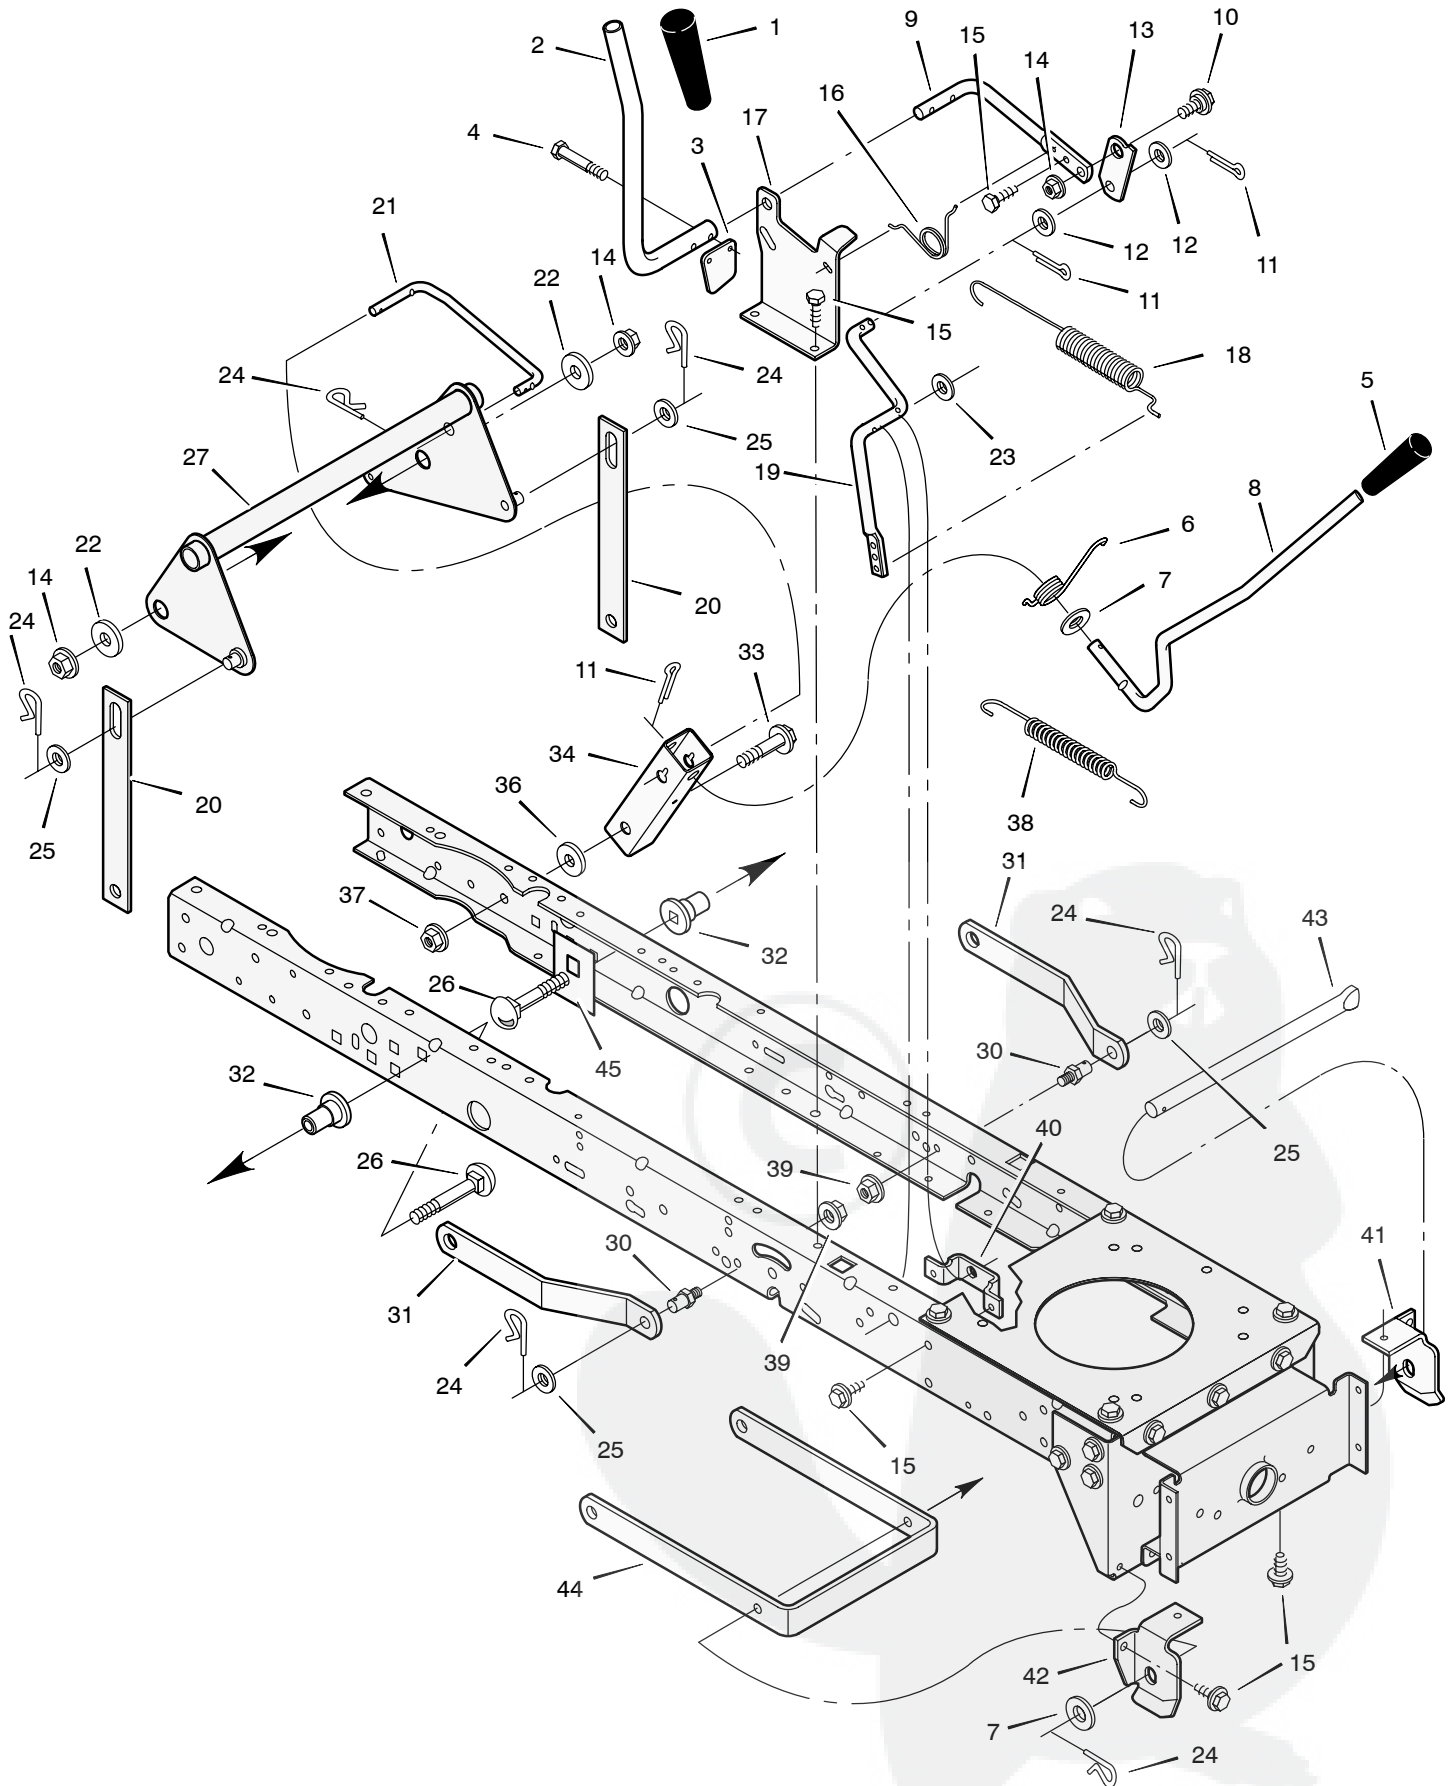

MODEL 38516x53D

REPAIR PARTS MOWER HOUSING SUSPENSION

MODEL 38516x53D

REPAIR PARTS MOWER HOUSING SUSPENSION

Key No.	Description	Part No.	Key No.	Description	Part No.
1	Grip	092698	22	Washer	17x168
2	Handle, PTO	094346 Z	23	Washer	017x57
3	Pad, Switch	094022 Z	24	Pin, Hair	0031x4
4	Bolt	0025x3	25	Washer	017x91
5	Grip	092697	26	Bolt, Carriage	002x85
6	Spring	166x40	27	Lever Assembly, Lift	1001111E700
7	Washer	17x103	30	Pin	094067
8	Handle, Lift	690533	31	Bracket, Rear Suspension	094055E701
9	Lever, PTO	094017 Z	32	Spacer, Lifter	690151
10	Bolt, Shoulder	009x39	33	Bolt, Shoulder	009x53
11	Pin, Cotter	030x20	34	Bracket, Pivot	094015E700
12	Washer	017x57	36	Washer	17x191
13	Link, PTO	094004 Z	37	Nut, Flange	015x84
14	Nut, Flange	015x84	38	Spring	165x131
15	Screw	26x249	39	Nut, Flange	015x68
16	Spring	166x39	40	Bracket, PTO	094005E700
17	Bracket, PTO	094018E701	41	Hanger, Left Deck	094027E700
18	Spring	165x118	42	Hanger, Right Deck	094026E700
19	Crank, PTO	690394E701	43	Rod, Hanger	094158 Z
20	Link, Lift	690212E701	44	Bracket, Suspension	690539E701
21	Link, Lift Handle	690122E701	45	Plate, Stiffening	1001098E701