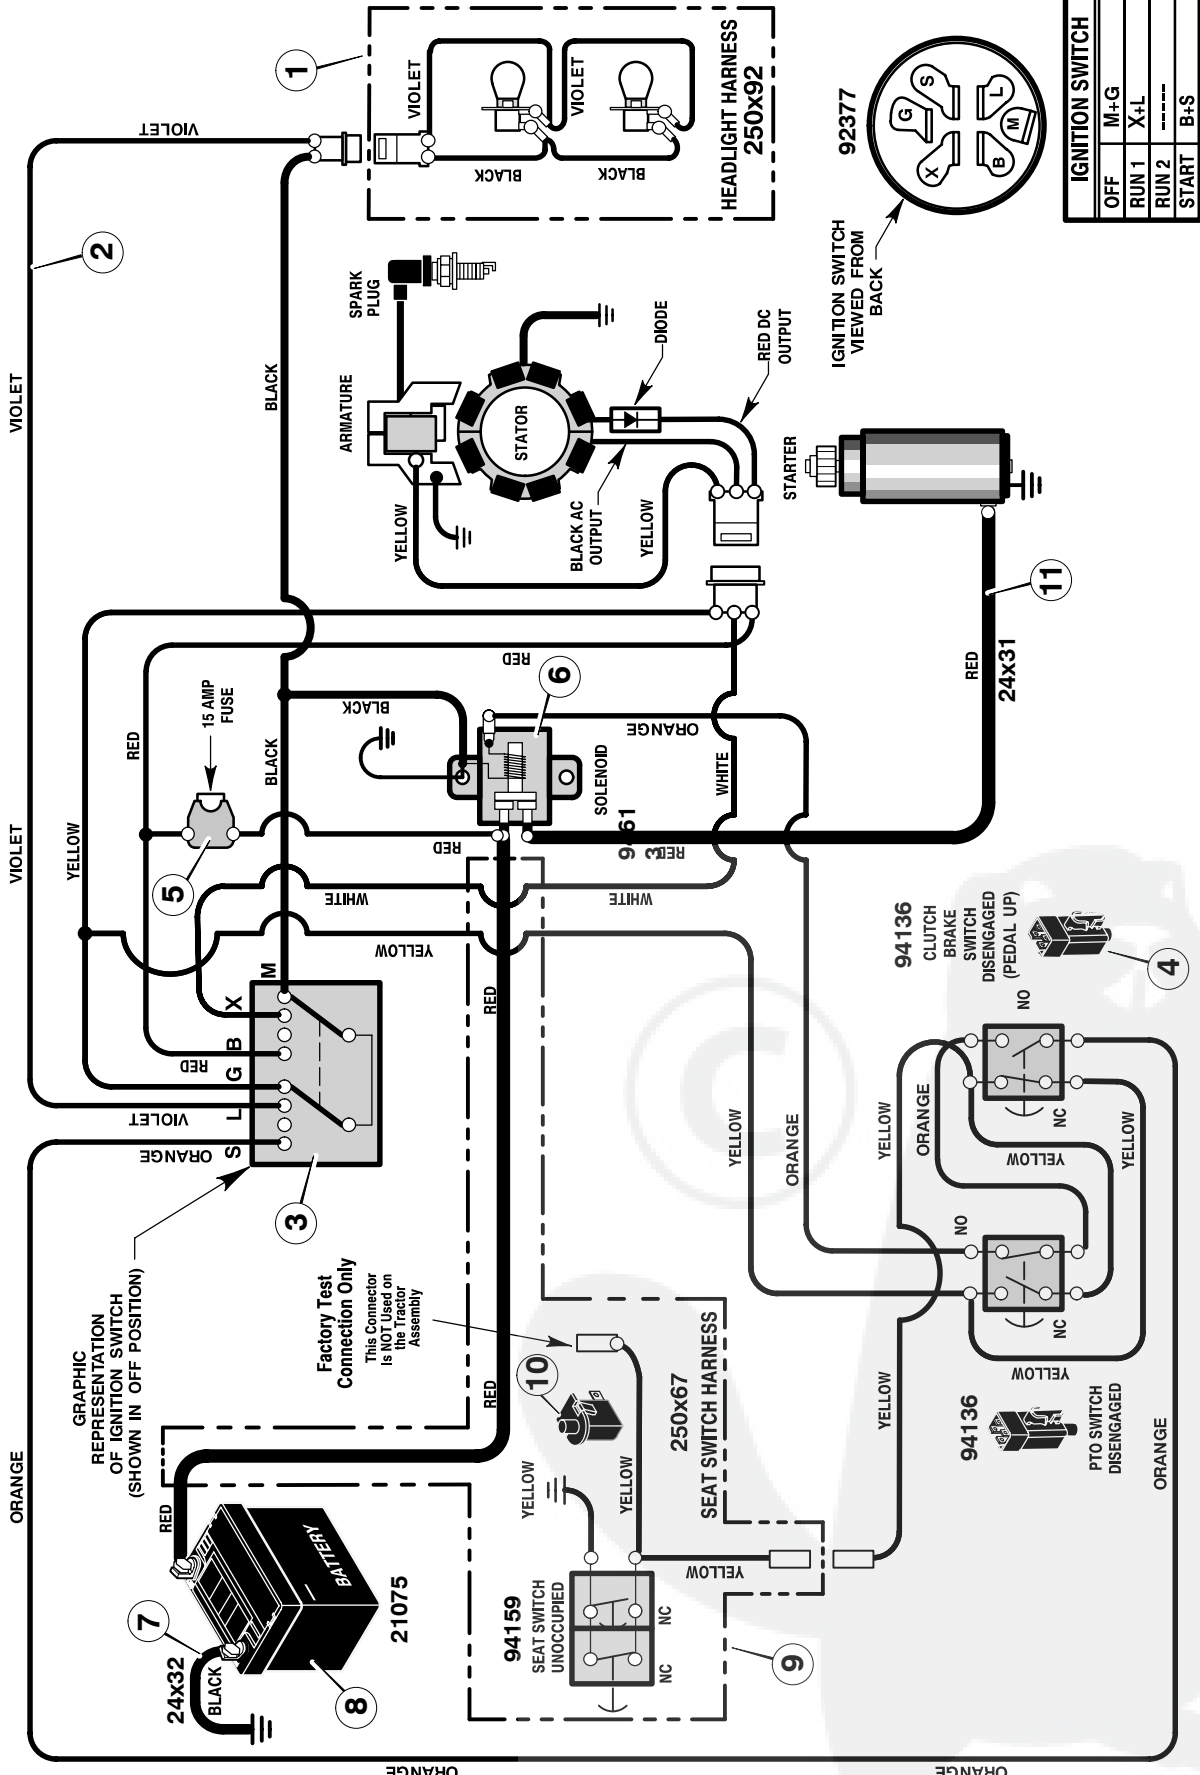

* Includes Key No. 17, 18, 30, 31, 32, 33, 45, 46, 47 and 51.

MODEL 38516x53D

REPAIR PARTS ENGINE MOUNT

Key No.	Description	Part No.
1	Fuel Cap	092317
2	Fuel Tank	690263
3	Hose Clamp **	095197
4	Fuel Line (must cut to length) **	7601033
5	Hose Clamp **	095197
6	Screw	26x201
7	Plate, Engine	094006E700
8	Throttle Control	092371
9	Engine, Briggs & Stratton	— * —
10	Bolt, Engine Mount	0025x7
11	Stack Pulley Assembly	690439 Z
12	Lockwasher	019x35
13	Bolt, Hex	01x140
14	Washer	17x140
15	Screw	26x249
16	Gasket	091309
17	Muffler	091271
18	Deflector, Muffler	094099 Z
19	Screw	26x208
20	Bolt, Hex	01x134
21	Guide, Belt	093349
22	Nut, Flange	015x79 Z
23	Guide, Belt	094066
24	Shield, Heat	690293
25	Lock, Screw	092378
26	Screw	26x263
27	Washer	018X32

** For information on Replacement Parts for this transaxle contact the manufacturer.

** Included with Key No. 2.

IGNITION SWITCH	
OFF	M+G
RUN 1	X+L
RUN 2	----
START	B+S

MAIN HARNESS: 250X116
SEAT: 250X67 LIGHT: 250X92