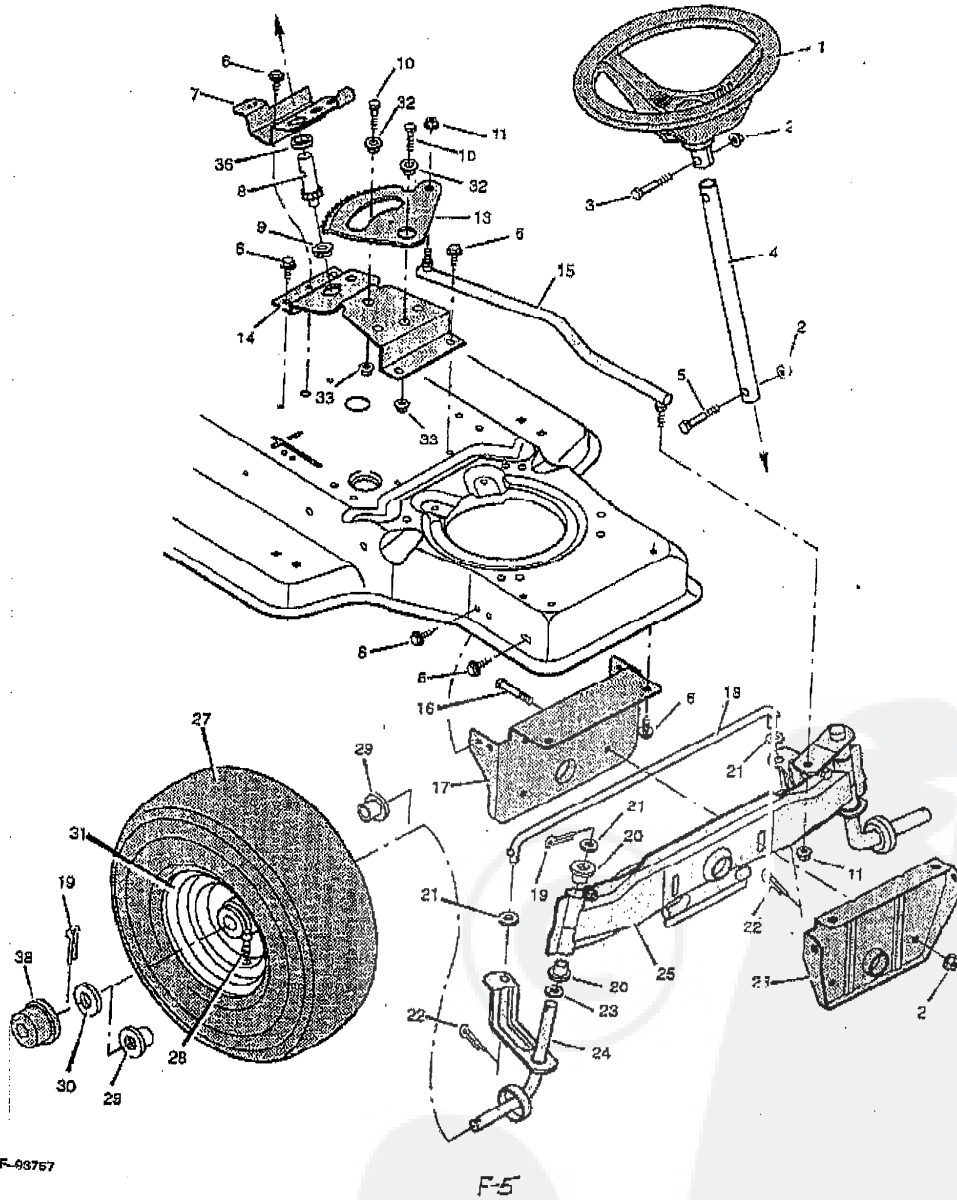

MODEL 38702x8A

REPAIR PARTS
STEERING

MODEL 38702x8A

REPAIR PARTS
STEERING

Key No.	Description	Part No.
1	Wheel, Steering	92078
2	Nut, Hex	15x118
3	Bolt, Hex	1x66
4	Post, Steering	917142
5	Bolt, Hex	1x74
6	Screw	26x249
7	Bracket, Sector**	91710E700
8	Gear, Pinion	402075
9	Bearing**	91756
10	Bolt, Hex**	1x84
11	Locknut, Flange	15x87
13	Gear, Sector	402075
14	Bracket, Sector**	91708E700
15	Link, Drag	91749E700
16	Bolt, Hex	1x108
17	Support, Rear Axle	91702E700
18	Rod, Tie	90098E700
19	Pin, Cotter	30x49
20	Bearing	90035
21	Washer	17x57
22	Pin, Cotter	30x20
23	Washer	17x113
24	Spindle Assembly, Right	91828E700
25	Spindle Assembly, Axle & Left	91827SE
26	Support, Front Axle	91701E700
27	Tire*	91912
—	Tube	407047
28	Stem, Valve	24373
29	Bearing, Wheel	91394
30	Washer	17x115
31	Wheel & Tire Assembly	92287-601
32	Bearing**	92097
33	Locknut, Flange**	15x118
36	Spacer, Pinion Gear**	92280
38	Hub Cap (Optional)	24582

*When you order a tire, make sure to give the brand name of the tire so that the tread pattern on the tire will match.
**These parts are included when you order part number 402075 (Key Number 8 or 13).

F-93767

F-6