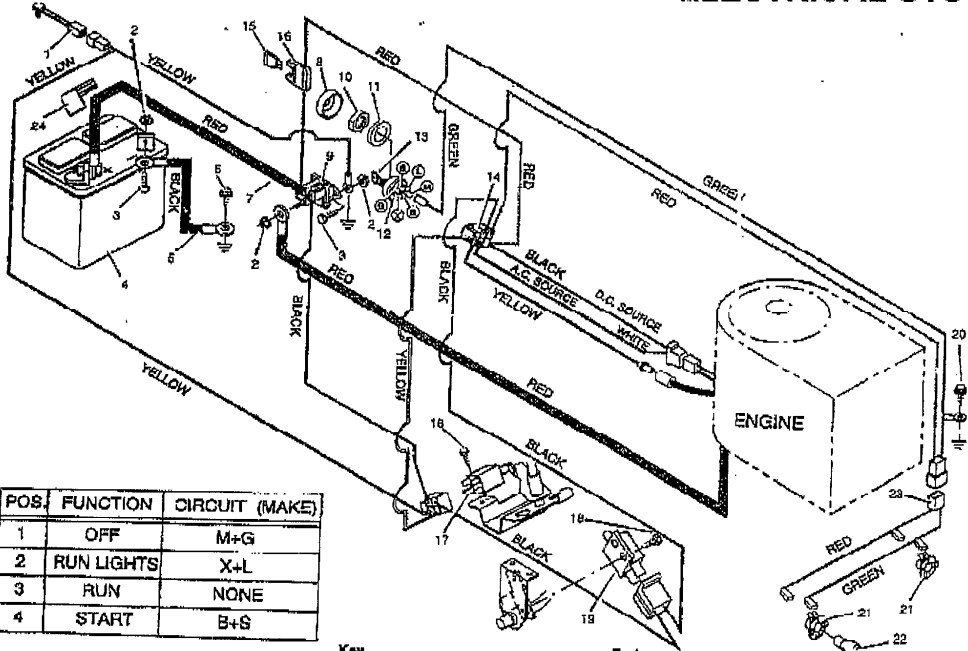

*When you order a tire, make sure to give the brand name of the tire so that the tread pattern on the tire will match.
 **These parts are included when you order part number 402075 (Key Number 8 or 13).

F-93767

F-6

MODEL 38702x8A

**REPAIR PARTS
ENGINE MOUNT**

Key No.	Description	Part No.
1	Fuel Cap	92317
2	Fuel Tank	92342
3	Hose Clamp	91174
4	Fuel Line	23717
5	Hose Clamp	23713
6	Screw	26x201
7	Support, Dash	92331E700
8	Throttle Control	92371
9	Engine	282702-0122-01
10	Washer	19x8
11	Bolt, Engine Mount	25x7
12	Stack Pulley Assembly	92318
13	Lock Washer	19x35
14	Bolt, Hex	1x140
15	Washer	17x170
16	Gasket	91309
17	Muffler	91271
18	Deflector, Muffler	23740Z
19	Screw	26x200
20	Lock Screw	92378
21	Bolt	1x134
22	Shield Heat	92381SE
23	Bolt	1x38
24	Washer	18x32

P-7

MODEL 38702x8A

**REPAIR PARTS
ELECTRICAL SYSTEM**

POS.	FUNCTION	CIRCUIT (MAKE)
1	OFF	M+G
2	RUN LIGHTS	X+L
3	RUN	NONE
4	START	B+S

Key No.	Description	Part No.
1	Switch, Seat Sensor	91091
2	Locknut	15x66
3	Bolt, Hex	1x38Z
4	Battery	91414
—	Acid, Battery (Electrolyte)	55702
5	Cable, Battery Ground	24x9
6	Screw	28x249
7	Cable, Red Battery	24x12
8	Cap. Ignition	91499
9	Solenoid	24285
10	Nut, Hex	91489
11	Washer, Shakeproof	15x40
12	Switch, Ignition	92377
13	Key, Ignition	20725
14	Harness, Chassis Wire	250x43
15	Fuse	54212
16	Holder, Fuse	407078
17	Switch, PTO	91299
18	Screw	25x233
19	Switch, Clutch	24273
20	Screw	25x2
21	Socket, Light	92372
22	Bulb, Light	90084
23	Harness, Light Wire	250x40
24	Cover, Terminal	54148