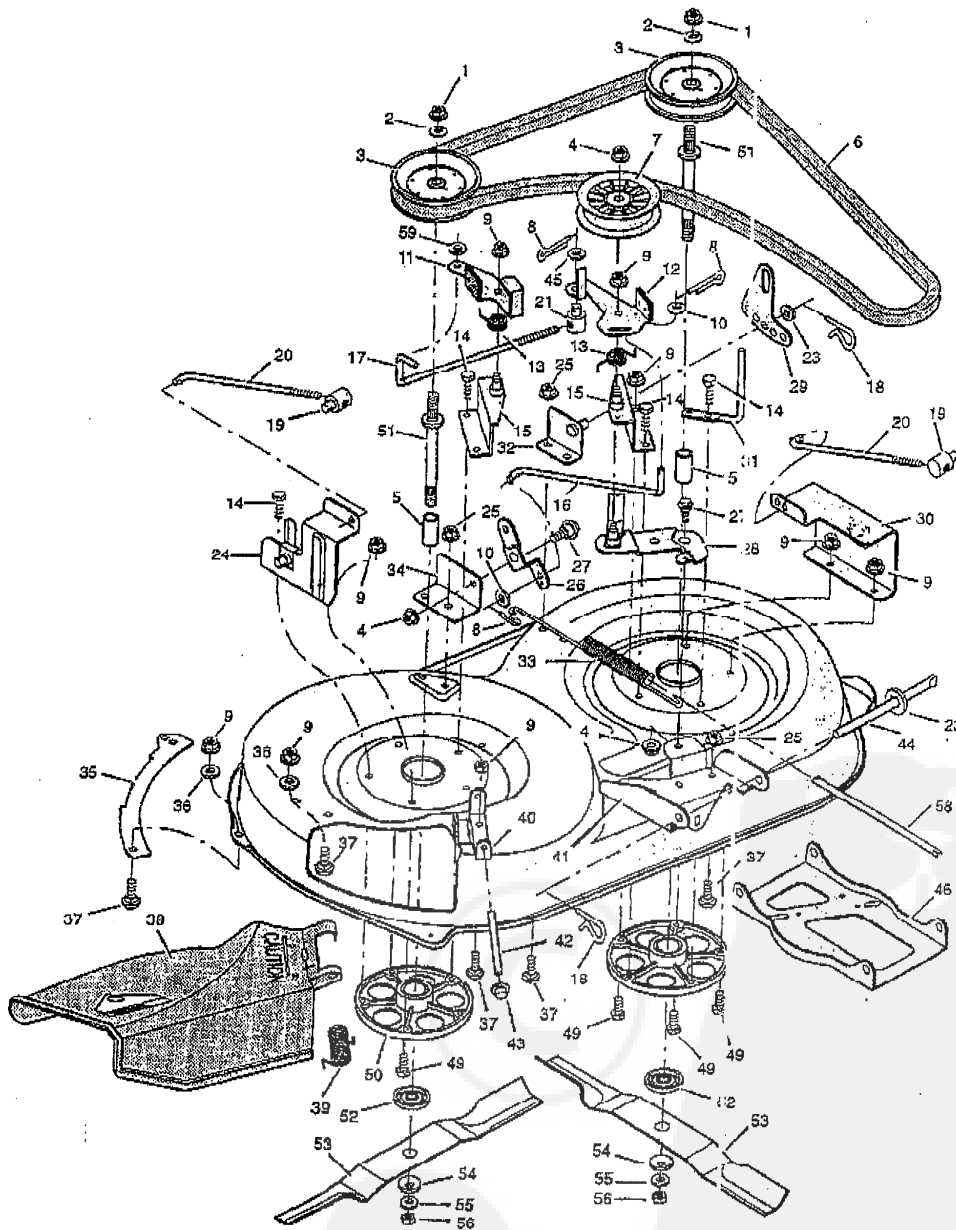

MODEL 38702x8A

REPAIR PARTS MOWER HOUSING

F-83767

F-13

MODEL 38702x8A

**REPAIR PARTS
MOWER HOUSING**

Key No.	Description	Part No.	Key No.	Description	Part No.
1	Nut, Hex	15x100	30	Cover, Pulley	91792E700
2	Lockwasher	18x33	31	Belt, Guide	91797E700
3	Pulley, Jackshaft	91769	32	Bracket Assembly, Left Lifter	91818E700
4	Locknut, Flange	15x84	33	Spring, Extension	165x72
5	Spacer	91903	34	Bracket, Pivot	91743E700
6	Belt, Blade Drive	37x63	35	Plate	91770E700
7	Pulley, Idler	91801	36	Washer	17x57
8	Pin, Cotter	30x20	37	Bolt, Carriage	2x53
9	Locknut, Flange	15x88	38	Deflector Assembly, Chute	92465
10	Washer	17x46Z	39	Spring, Torsion	166x4
11	Brake Assembly, Right	92186E700	40	Bracket, Hinge	91765E700
12	Brake Assembly, Left	92187E700	41	Bracket, Front Hanger	91793E700
13	Spring, Torsion	166x27	42	Rod, Deflector	91767Z
14	Bolt, Hex	25x6	43	Cap, Push On	28x23
15	Bracket Assembly, Brake	92072E700	44	Rod, Hanger	91739Z
16	Rod, Brake	91745Z	45	Washer	17x124
17	Rod, Cross Link	92163Z	46	Hanger, Front	92119E700
18	Pin, Hair	31x4	49	Bolt, Hex	1x84
19	Nut, Adjustable	92131	50	Housing, Jackshaft	90905
20	Rod, Adjuster	91748Z	51	Jackshaft	91922
21	Nut, Adjustable	21920	52	Adapter, Blade	91926
22	Link, Suspension	92064E700	53	Blade, 38" (2 required)	91742E700
23	Washer	17x103	54	Washer, Belleville	17x166
24	Bracket Assembly, Right Lifter	92194E700	55	Washer	17x165
25	Nut, Flange	15x79	56	Nut, Hex	15x100
26	Bracket, Pivot	92033E700	58	Indicator, Plastic	92163
27	Bolt, Carriage	9x39	59	Washer	17x48
28	Arm Assembly, Idler	92032E700	60	Housing, Blade	91906E700
29	Plate, Adjuster	91741E700	1-60	Complete Mower Housing Assembly	403228

F-93767

F-14