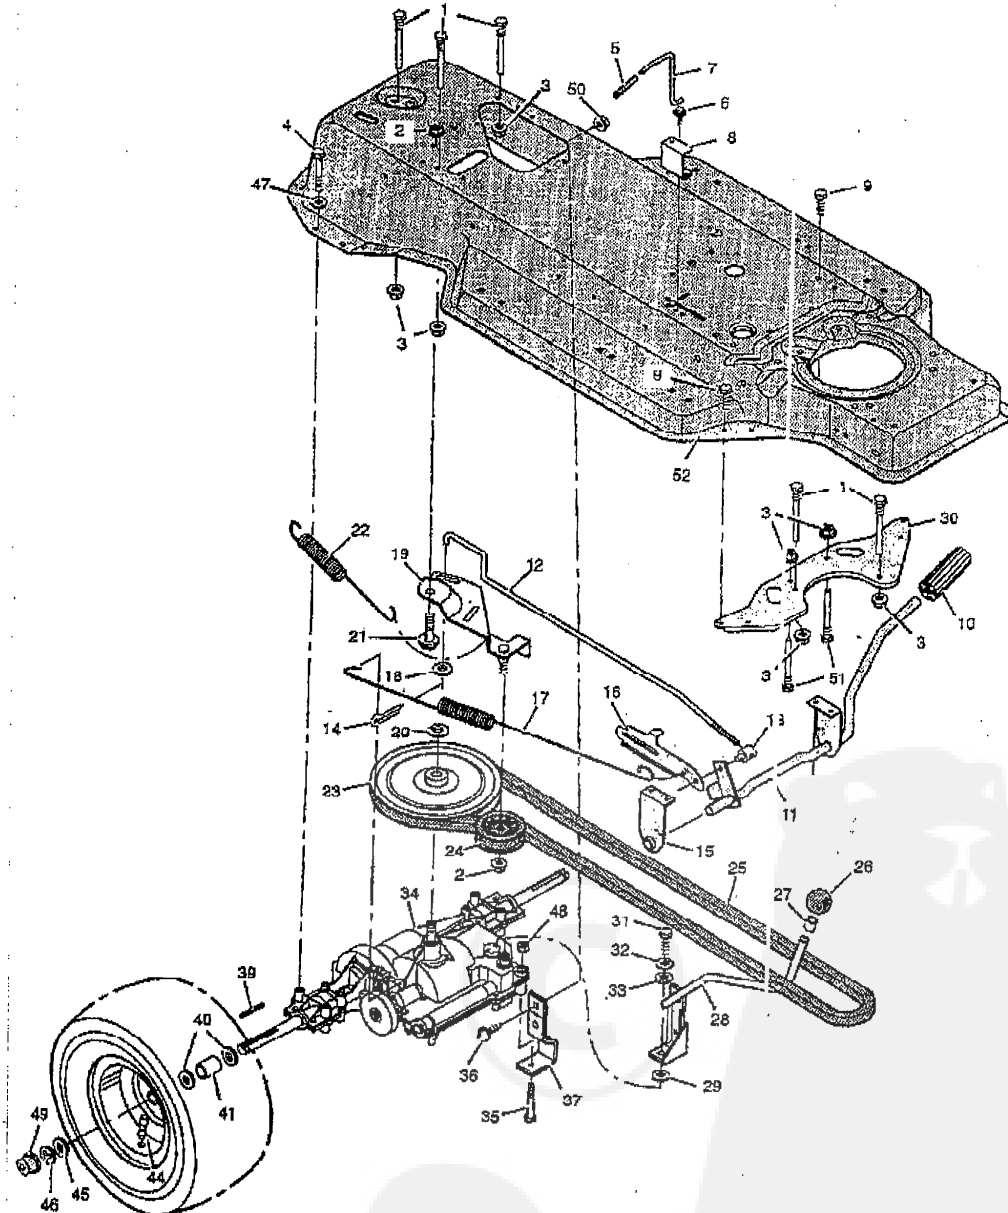

MODEL 38702x8A

**REPAIR PARTS
MOTION DRIVE**

F-83767

F-9

MODEL 38702x8A**REPAIR PARTS
MOTION DRIVE**

Key No.	Description	Part No.	Key No.	Description	Part No.
1	Guide, Belt	917547	28	Shift Lever & Yoke Assembly	92315Z
2	Locknut, Flange	15x84	29	Washer	17x148
3	Nut, Flange	15x79Z	30	Plate, Belt Guide	92501E700
4	Bolt, Hex	1x124	31	Bolt, Hex	1x82
5	Grip	91079	32	Lockwasher	18x32
6	Screw	26x214	33	Washer	17x180
7	Rod, Control	91727E700	34	Transaxle -- DANA 3000**	2000-10
8	Guide, Bracket	91825E700	—	Woodruff Key No. 5	20697
9	Screw	26x249	35	Bolt, Hex	1x99
10	Clutch and Brake Pedal	21544	36	Bolt, Carriage	2x64
11	Lever Assembly	91862E700	37	Bracket, Transaxle Torque	92329E700
12	Rod, Clutch	91808Z	38	Screw	26x216
13	Nut, Adjustable	21920	39	Key, Square	21553
14	Pin, Cotter	30x20	40	Washer	17x160
15	Bracket, Support	91713E700	41	Spacer, Transaxle	87x100Z
16	Latch, Park Brake	91712Z	42	Tire*	91914
17	Spring, Brake Extension	165x82	—	Tube	407049
18	Washer	17x47Z	43	Wheel & Tire Assembly	92289-601
19	Bracket Assembly, Idler	92029Z	44	Stem, Valve	24373
20	Ring, Retainer	11x7	45	Washer	17x115
21	Bolt, Shoulder	9x39	46	E-Ring	11x3
22	Spring, Drive Extension	185x76	47	Washer	17x146Z
23	Pulley, Motion Drive	91807	48	Locknut, Hex	15x43
24	Pulley, Backside Idler	91179	49	Hub Cap (Optional)	24582
25	Belt, Motion Drive	37x61	50	Nut, Flange	15x88
26	Knob, Shift Lever	91995	51	Guide, Belt	20619
27	Tolerance Ring	92006	52	Frame Assembly	92500F200