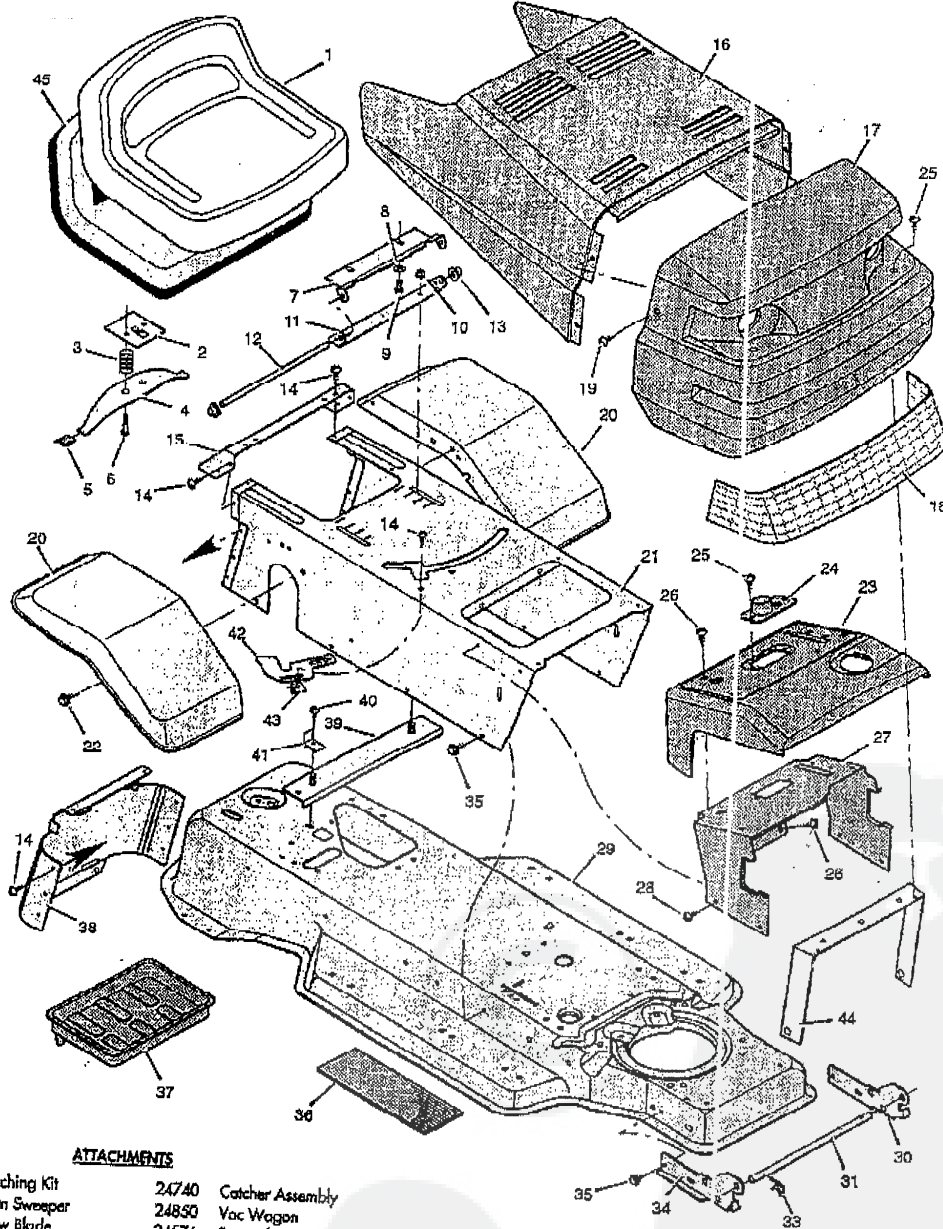

MODEL 38702x8A

38" S/D - L/T
12 HP B&S ENGINE
5-SPEED DANA TRANSAXLE

REPAIR PARTS CHASSIS & HOOD

ATTACHMENTS

- | | | | |
|-------|--------------|-------|------------------|
| 24750 | Mulching Kit | 24740 | Catcher Assembly |
| 24720 | Lawn Sweeper | 24850 | Vac Wagon |
| 24455 | Snow Blade | 24576 | Snow Blower |
| 24003 | Wht. Weights | 24538 | Tire Chains |

F-3

M30 5/93

MODEL 38702x8A

**REPAIR PARTS
CHASSIS & HOOD**

Key No.	Description	Part No.	Key No.	Description	Part No.
1	Seat Cover	92469	28	Screw	26x250
2	Plate Assembly, Switch	91963Z	29	Frame Assembly	92500F200
3	Spring, Compression	164x26	30	Bracket, Left Grille	92347
4	Spring, Seat	91964	31	Rod, Pivot	92332Z
5	Glide, Spring	91822	33	Pin, Hair	31x4
6	Bolt, Shoulder	9x38	34	Bracket, Right Grille	92346
7	Support, Seat	92334E700	35	Screw	26x249
8	Lockwasher	18x16	36	Mat	91900
9	Bolt, Hex	1x45	37	Tray, Battery	91895
10	Locknut, Flange	15x88	38	Cap, Console	92443E700
11	Bracket, Pivot	91729E700	39	Channel Assembly	91857E700
12	Rod, Pivot	91790E700	40	Screw	26x184
13	Cap, Push On	26x23	41	Clip, Battery	91841
14	Screw, Tap	26x250	42	Plate, Shift Lever Adjuster	92360 BC
15	Fender, Apron	91724E700	43	U-Nut	26x72
16	Hood	92333F200	44	Brace, Grille	92448
17	Grille	92343	45	Pan, Seat & Foam	92367
18	Lens	92344	---	Instruction Book	F-93700
19	Screw	9x47	---	Repair Parts Book	F-93767
20	Fender	92328F200	---	Decal, Left Hood	44x3043
21	Console	92442F200	---	Decal, Right Hood	44x3042
22	Screw	26x263	---	Decal, Grille Front	44x946
23	Dash Panel	92345F200	---	Decal, Left Console	44x947
24	Bearing, Steering	92348	---	Decal, Right Console	44x106
25	Screw	26x239	---	Decal, Top Console - Warning	44x2585
26	Screw	26x270	---	Decal, Shift Pattern	44x1091
27	Support, Dash	92331E700	---	Plaque, Name	280x57