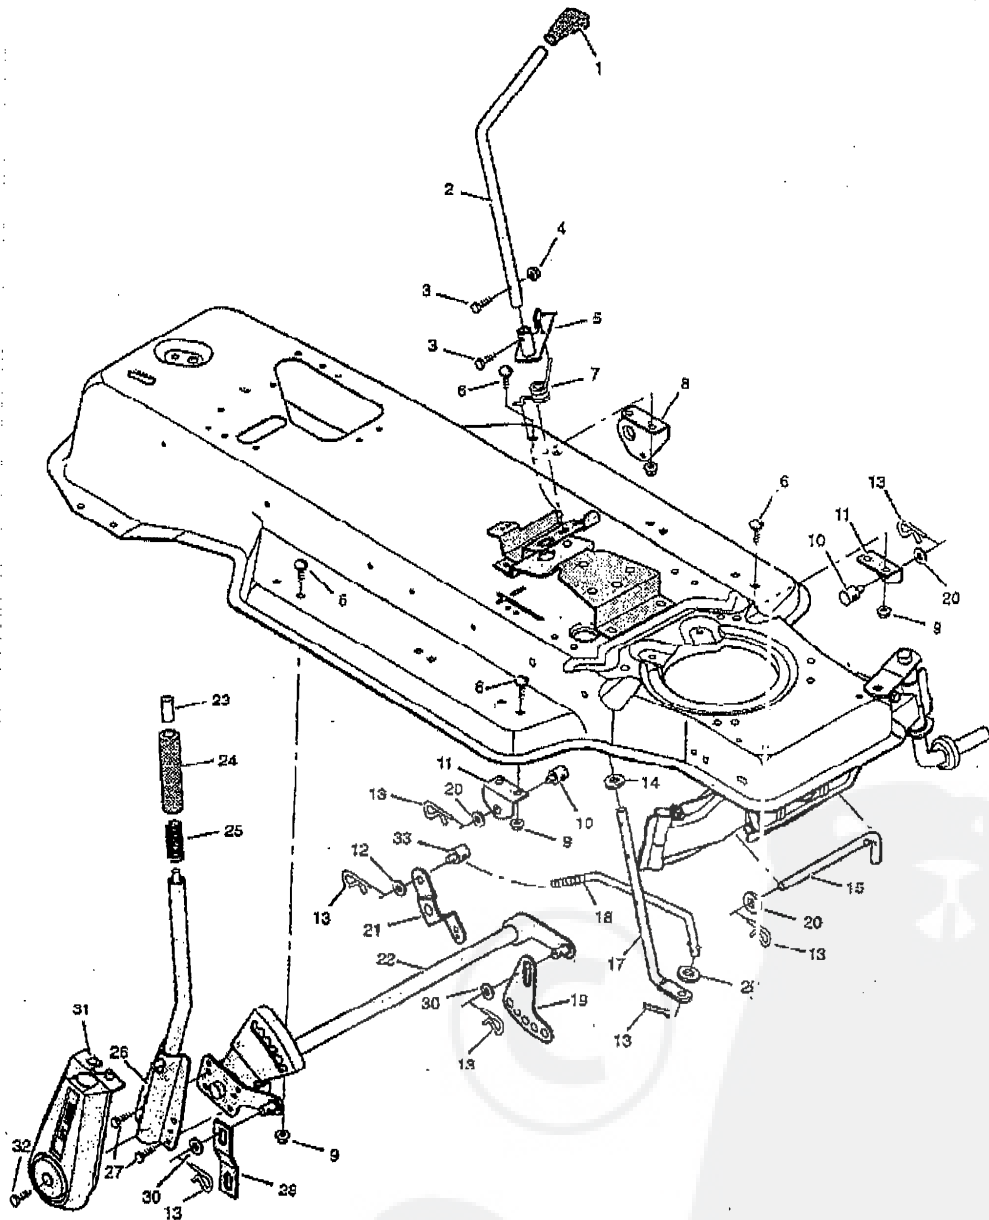

MODEL 38702x8A

REPAIR PARTS
MOWER SUSPENSION

F. 03767

F-11

MODEL 38702x8A

**REPAIR PARTS
MOWER SUSPENSION**

Key No.	Description	Part No.
1	Grip	55449
2	Control, Blade Rotation	91781Z
3	Bolt, Hex	25x3
4	Locknut, Hex	15x67
5	Lever Assembly, Switch	91917E700
6	Bolt, Carriage	2x53
7	Spring, Torsion	166x32
8	Bracket, Adjuster Rod	92068E700
9	Nut, Flange	15x79
10	Nut, Adjusting	92131
11	Bracket, Adjuster Rod	92133E700
12	Washer	17x124
13	Pin, Hair	31x4
14	Washer	17x67
15	Pin, Pull	90827Z
17	Lever, Lower Blade Control	91787E700
18	Rod, Blade Control	91795Z
19	Plate, Adjuster	91741E700
20	Washer	17x103
21	Bracket, Pivot	92033E700
22	Lifter Assembly	92065E700
23	Knob, Steel	91261
24	Grip	91398
25	Spring, Compression	164x21
26	Handle Assembly	91823E700
27	Screw	26x49
28	Link, Suspension	92064E700
29	Washer	17x47Z
30	Washer	17x91Z
31	Cover, Lift Lever (Optional)	92157
32	Screw	26x263
33	Nut, Adjusting	21920

F-83767

F-12