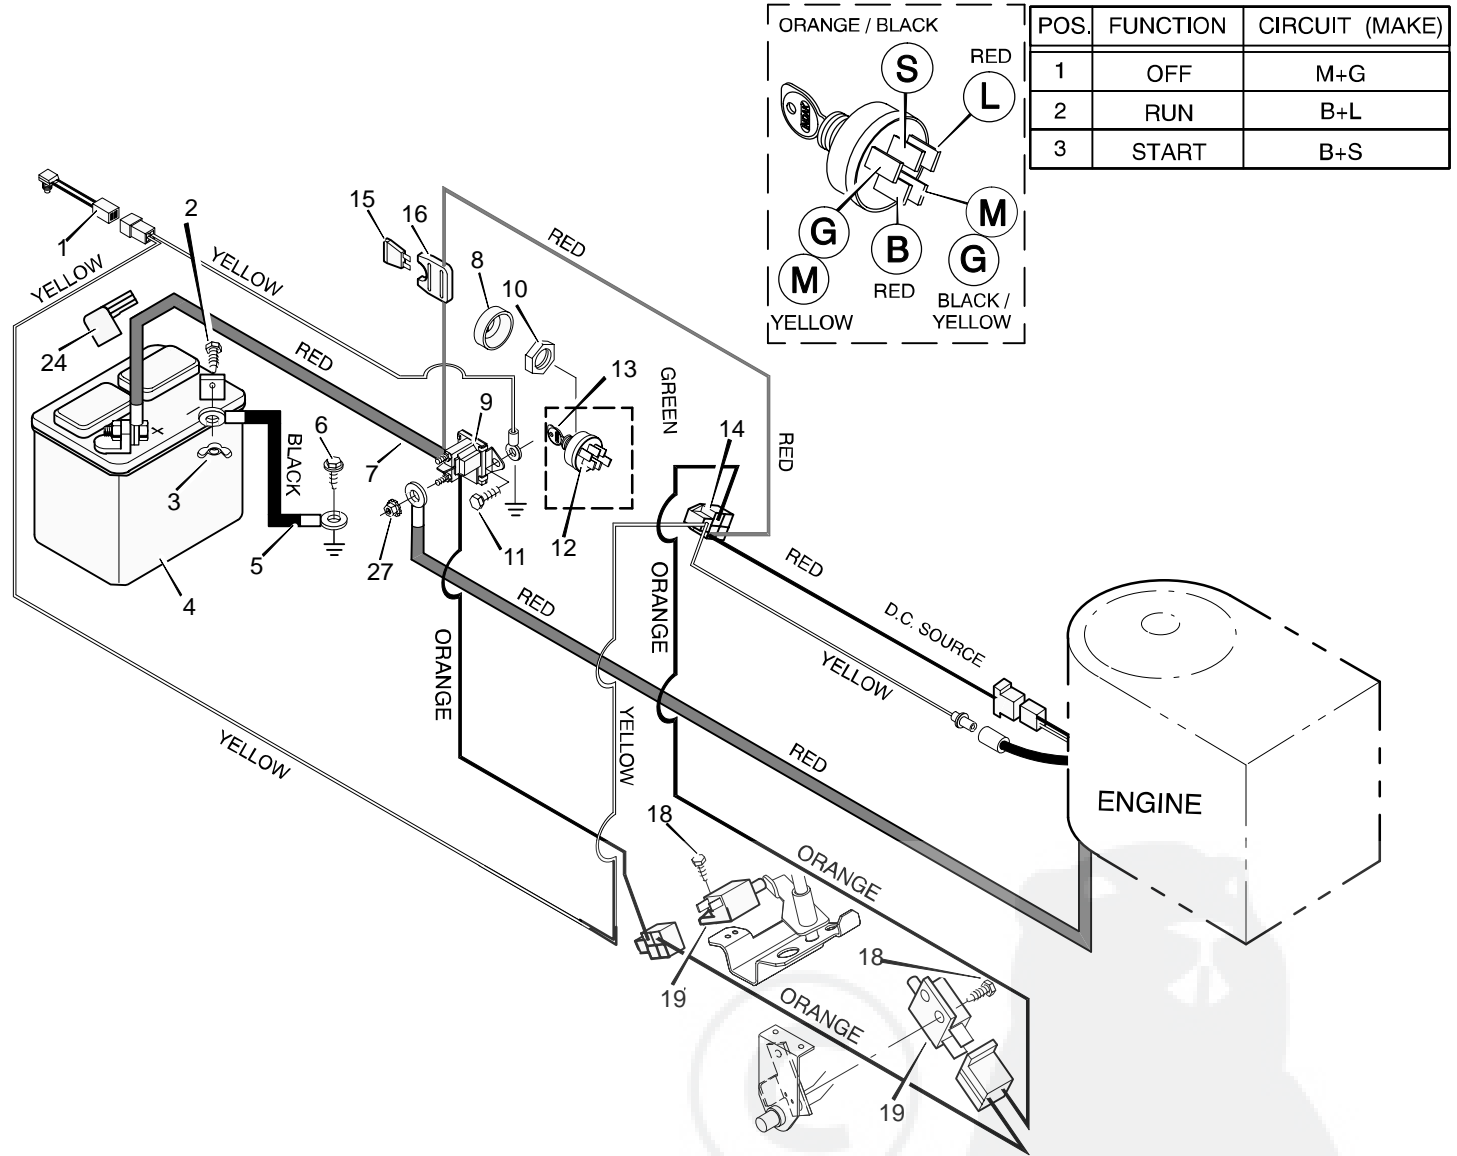

MODEL 38711x44A

REPAIR PARTS ELECTRICAL SYSTEM

Key No.	Description
1	Switch, Seat Sensor
2	Bolt
3	Wingnut
4	Battery
5	Cable, Battery Ground
6	Screw
7	Cable, Red Battery
8	Cap, Ignition
9	Solenoid
10	Nut

Part No.
91031
2x82
14x79
91414
24x30
26x249
24x29
91488
24285
91489

Key No.	Description
11	Screw
12	Switch, Ignition
13	Key, Ignition
14	Harness, Chassis Wire
15	Fuse
16	Holder, Fuse
18	Screw
19	Switch, Clutch
24	Cover, Terminal
27	Locknut

Part No.
26x214
21064
20729
250x88
54212
407078
26x233
24273
54148
15x116