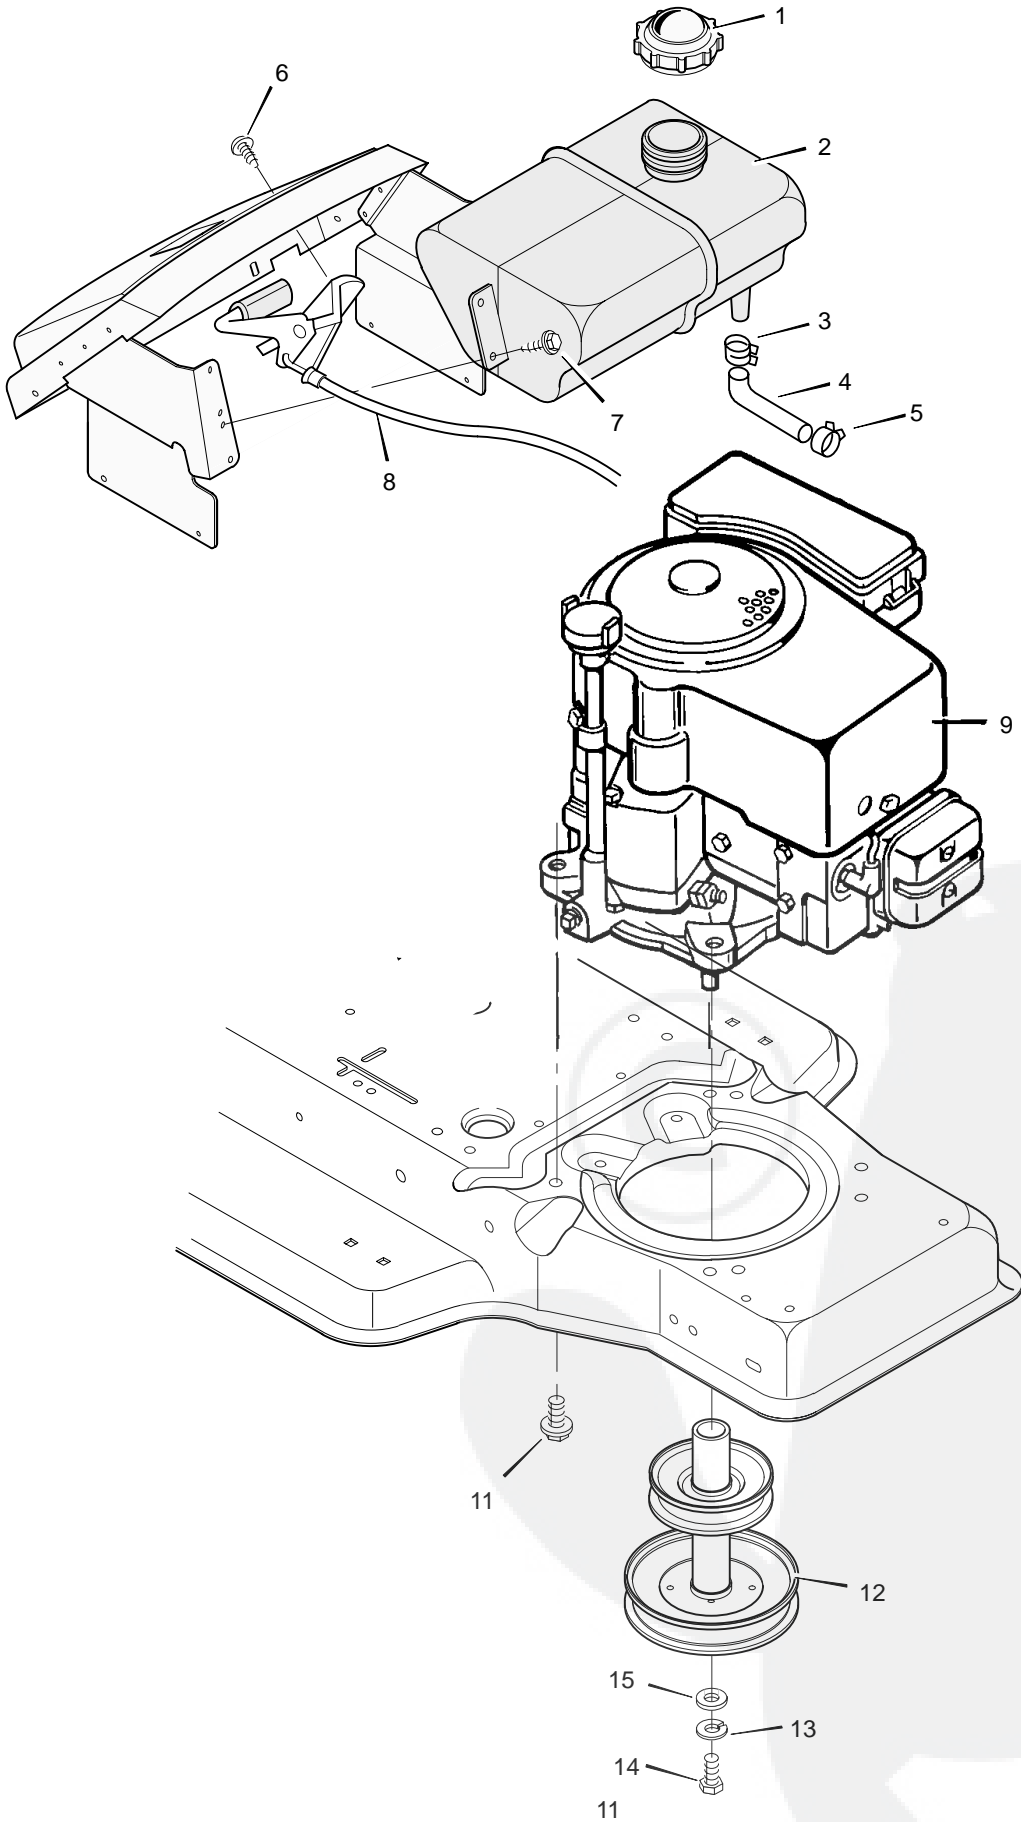

MODEL 38711x44A

REPAIR PARTS ENGINE MOUNT

Key No.	Description	Part No.
1	Fuel Cap	92317
2	Fuel Tank	91869
3	Hose Clamp	95197
4	Fuel Line	23715
5	Hose Clamp	95197
6	Screw	26x201
7	Screw	26x201
8	Throttle Control	91983
9	Engine*	—
11	Bolt, Engine Mount	25x7
12	Stack Pulley Assembly	690442
13	Lockwasher	19x35
14	Bolt, Hex	1x140
15	Washer	17x170