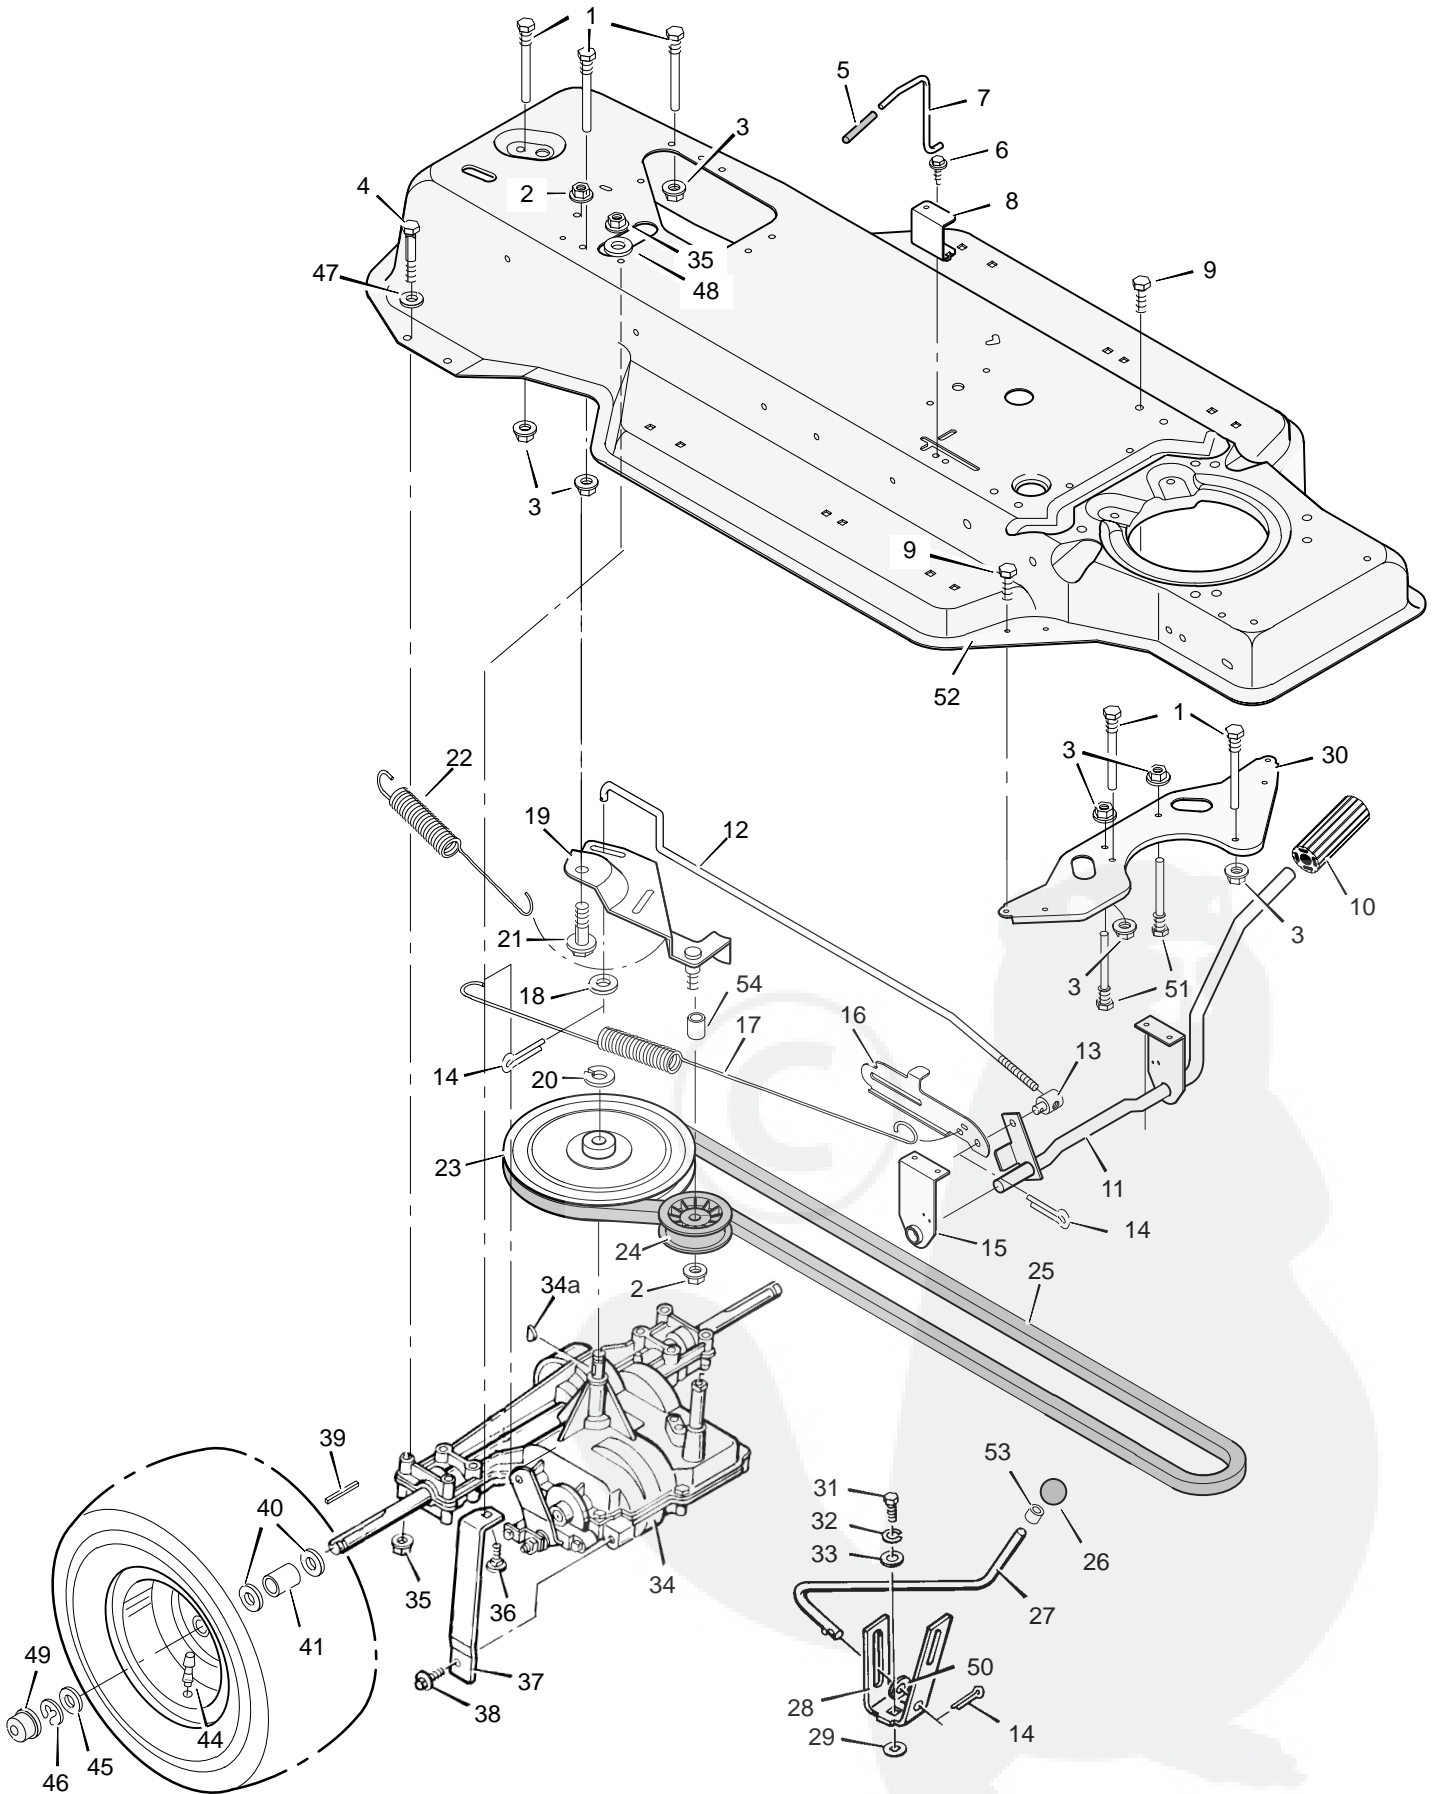

MODEL 38711x44A

REPAIR PARTS MOTION DRIVE

MODEL 38711x44A

REPAIR PARTS MOTION DRIVE

Key No.	Description	Part No.	Key No.	Description	Part No.
1	Guide, Belt	91754Z	29	Washer	17x148
2	Locknut, Flange	15x84	30	Plate, Belt Guide	92694E700
3	Nut, Flange	15x79Z	31	Bolt, Hex	6x105
4	Bolt, Hex	1x124	32	Lockwasher	17x38
5	Grip	91079	33	Washer	17x148
6	Screw	26x214	34	Transaxle – Peerless **	—
7	Rod, Control	91727E700	34a	Woodruff Key No. 9	20697
8	Guide, Bracket	91825E700	35	Nut, Flange	15x88
9	Screw	26x249	36	Bolt, Carriage	2x64
10	Clutch and Brake Pedal	21544	37	Support, Transaxle	91804E700
11	Lever Assembly	91862E700	38	Screw	26x216
12	Rod, Clutch	91808Z	39	Key, Square	21553
13	Nut, Adjustable	21920	40	Washer	17x160
14	Pin, Cotter	30x20	41	Spacer, Transaxle	690553Z
15	Bracket, Support	91713E700	42	Tire*	91923
16	Latch, Park Brake	91712Z	—	Tube	407049
17	Spring, Brake Extension	165x82	43	Wheel & Tire Assembly	92288–601
18	Washer	17x47	44	Stem, Valve	24373
19	Bracket Assembly, Idler	92737Z	45	Washer	17x195
20	Ring, Retainer	11x7	46	E–Ring	11x3
21	Bolt, Shoulder	9x39	47	Washer	17x146Z
22	Spring, Drive Extension	165x76	48	Washer	17x45
23	Pulley, Motion Drive	95094	49	Hub Cap	94618
24	Pulley, Backside Idler	690409	50	Washer	17x102
25	Belt, Motion Drive	37x61	51	Guide, Belt	20619
26	Knob, Shift Lever	91995	52	Frame Assembly	92815E245
27	Lever, Shift	91805Z	53	Ring, Tolerance	92008
28	Yoke, Shift	91806Z	54	Spacer	690369

* When you order a tire, make sure to give the brand name of the tire so that the tread pattern on the tire will match.

** For information on Replacement Parts see the Central Parts Distributor in your area.