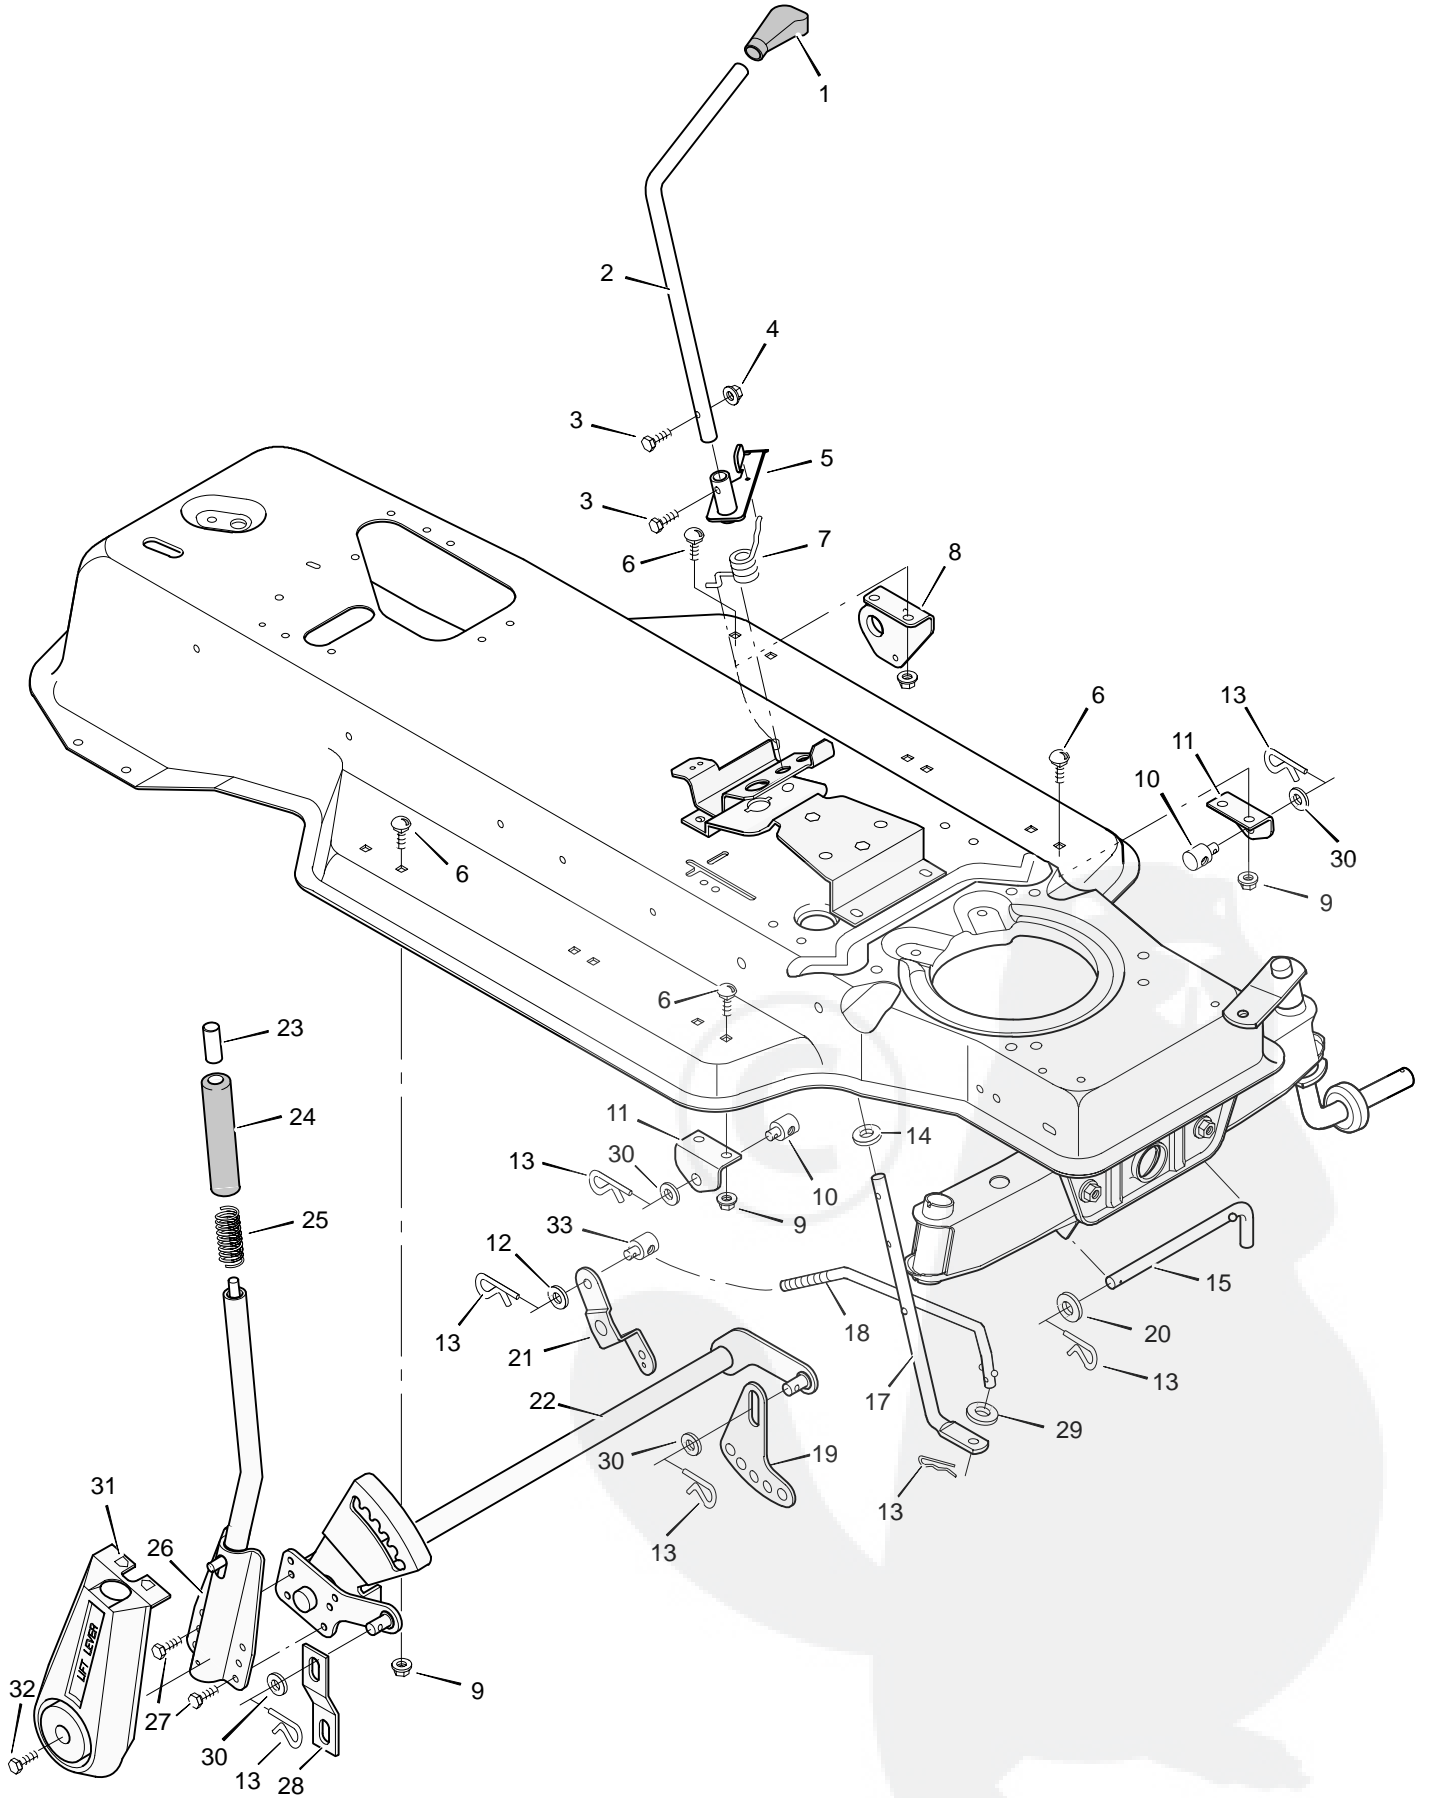

Key No.	Description	Part No.
1	Grip	92698
2	Control, Blade Rotation	91781Z
3	Bolt, Hex	25x3
4	Locknut, Hex	15x67
5	Lever Assembly, Switch	91917E700
6	Bolt, Carriage	2x53
7	Spring, Torsion	166x32
8	Bracket, Rear Hanger	92066E700
9	Nut, Flange	15x79
10	Nut, Adjusting	92131
11	Bracket, Adjuster Rod	92133E700
12	Washer	17x124
13	Pin, Hair	31x4
14	Washer	17x122
15	Pin, Pull	90827Z
17	Lever, Lower Blade Control	91787E700
18	Rod, Blade Control	91795Z
19	Plate, Adjuster	91741E700
20	Washer	17x103
21	Bracket, Pivot	92033E700
22	Lifter Assembly	92065E700
23	Button, Push	92572
24	Grip	92783
25	Spring, Compression	164x21
26	Handle Assembly	91823E700
27	Screw	26x49
28	Link, Suspension	92064E700
29	Washer	17x47Z
30	Washer	17x91
31	Cover, Lift Lever (Optional)	92157
32	Screw	26x263
33	Nut, Adjusting	21920