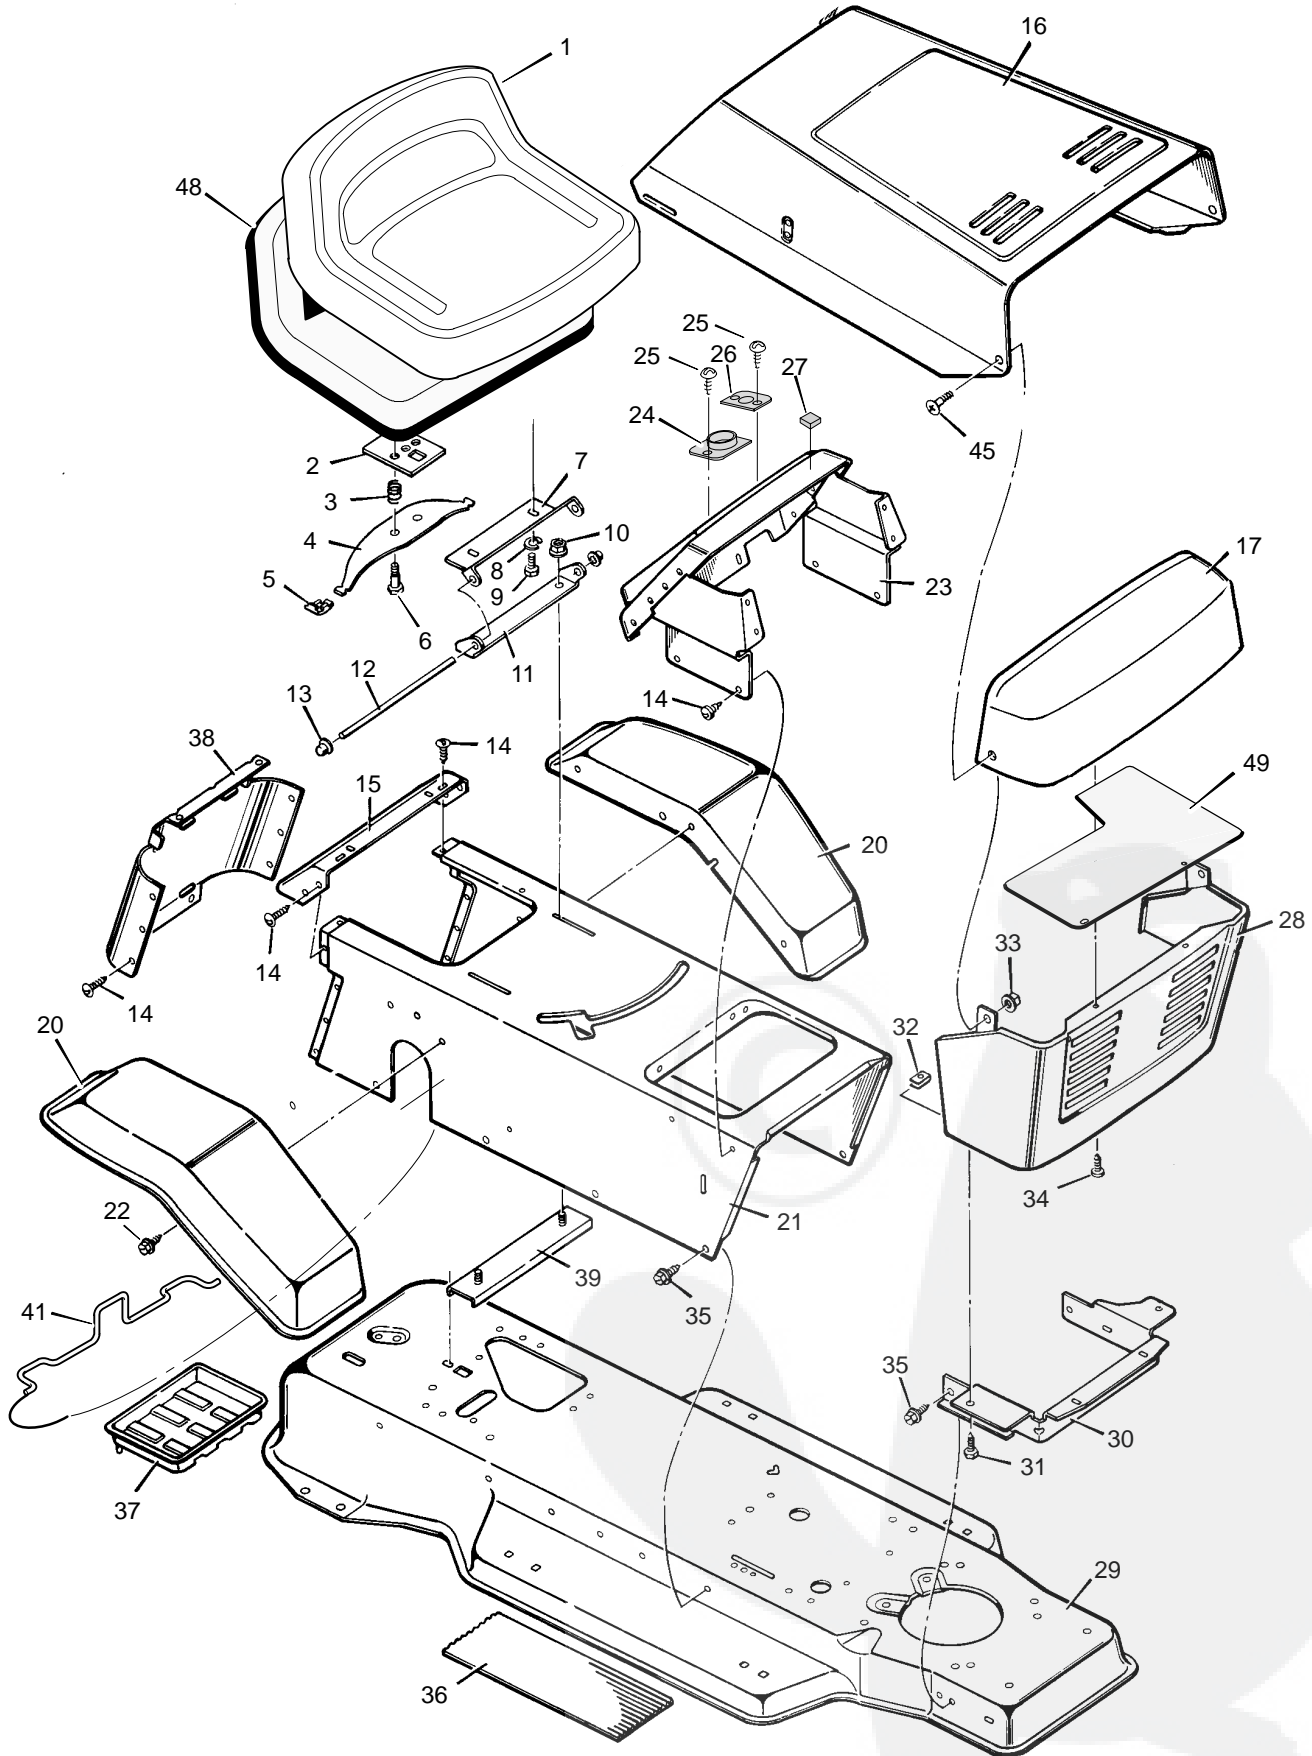

MODEL 38711x44A

REPAIR PARTS CHASSIS & HOOD

MODEL 38711x44A

REPAIR PARTS CHASSIS & HOOD

Key No.	Description	Part No.	Key No.	Description	Part No.
1	Seat	92387	24	Bearing, Steering	93135
2	Plate Assembly, Switch	91963Z	25	Screw	26x238
3	Spring, Compression	164x26	26	Bearing	93155
4	Spring, Seat	91964	27	Bumper	92444
5	Glide, Spring	91822	28	Grill, Lower	91722E549
6	Bolt, Shoulder	9x38	29	Frame Assembly	92815E549
7	Support, Seat	92334E700	30	Support, Grill	91723E700
8	Lockwasher	18x16	31	Screw	26x252
9	Bolt, Hex	1x45	32	U-Nut	28x57
10	Locknut, Flange	15x88	33	Locknut, Flange	15x84
11	Bracket, Pivot	91729E700	34	Fastener, Plastic	193x1
12	Rod, Pivot	91730 Z	35	Screw	26x249
13	Cap, Push On	28x23	36	Mat	94107
14	Screw, Tap	26x270	37	Tray, Battery	91895
15	Fender, Apron *	91724E549	38	Cap, Console *	92443E700
16	Hood	91852E549	39	Channel Assembly	91857E700
17	Grille, Upper	91736	41	Clamp, Battery	92725E700
20	Fender	91715E549	45	Bolt, Shoulder	9x58
21	Console Assembly	92727E549	48	Pan, Seat (with foam)	92357
22	Screw	26x263	49	Shield, Heat	94334
23	Dash Panel	93174E549	—	Instruction Book & Parts List	F-000797L