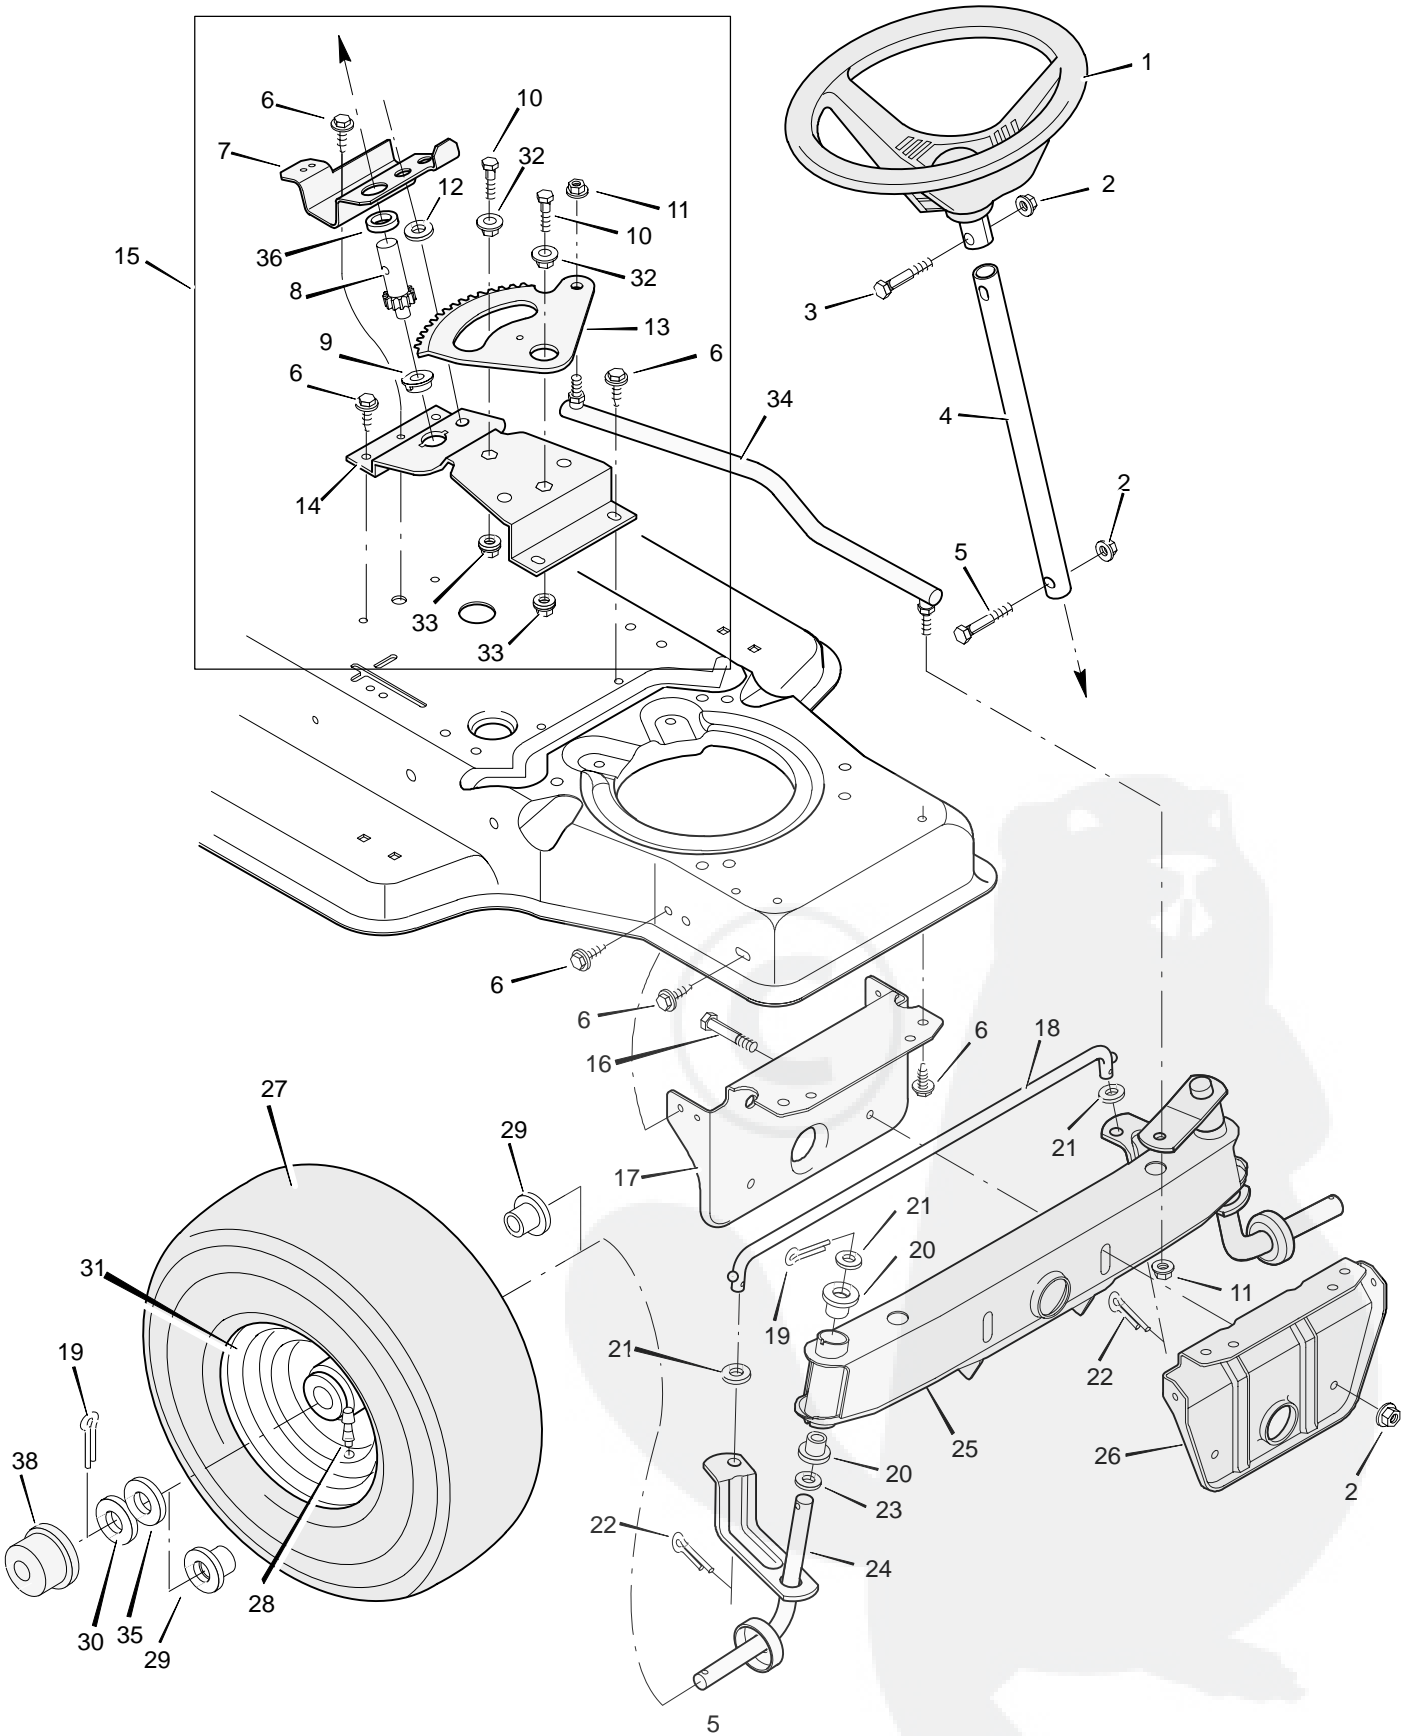

MODEL 38711x44A

REPAIR PARTS MOTION DRIVE

Key No.	Description	Part No.	Key No.	Description	Part No.
1	Guide, Belt	91754Z	29	Washer	17x148
2	Locknut, Flange	15x84	30	Plate, Belt Guide	92694E700
3	Nut, Flange	15x79Z	31	Bolt, Hex	6x105
4	Bolt, Hex	1x124	32	Lockwasher	17x38
5	Grip	91079	33	Washer	17x148
6	Screw	26x214	34	Transaxle – Peerless **	—
7	Rod, Control	91727E700	34a	Woodruff Key No. 9	20697
8	Guide, Bracket	91825E700	35	Nut, Flange	15x88
9	Screw	26x249	36	Bolt, Carriage	2x64
10	Clutch and Brake Pedal	21544	37	Support, Transaxle	91804E700
11	Lever Assembly	91862E700	38	Screw	26x216
12	Rod, Clutch	91808Z	39	Key, Square	21553
13	Nut, Adjustable	21920	40	Washer	17x160
14	Pin, Cotter	30x20	41	Spacer, Transaxle	690553Z
15	Bracket, Support	91713E700	42	Tire*	91923
16	Latch, Park Brake	91712Z	—	Tube	407049
17	Spring, Brake Extension	165x82	43	Wheel & Tire Assembly	92288–601
18	Washer	17x47	44	Stem, Valve	24373
19	Bracket Assembly, Idler	92737Z	45	Washer	17x195
20	Ring, Retainer	11x7	46	E–Ring	11x3
21	Bolt, Shoulder	9x39	47	Washer	17x146Z
22	Spring, Drive Extension	165x76	48	Washer	17x45
23	Pulley, Motion Drive	95094	49	Hub Cap	94618
24	Pulley, Backside Idler	690409	50	Washer	17x102
25	Belt, Motion Drive	37x61	51	Guide, Belt	20619
26	Knob, Shift Lever	91995	52	Frame Assembly	92815E245
27	Lever, Shift	91805Z	53	Ring, Tolerance	92008
28	Yoke, Shift	91806Z	54	Spacer	690369

* When you order a tire, make sure to give the brand name of the tire so that the tread pattern on the tire will match.

** For information on Replacement Parts see the Central Parts Distributor in your area.

MODEL 38711x44A

REPAIR PARTS STEERING