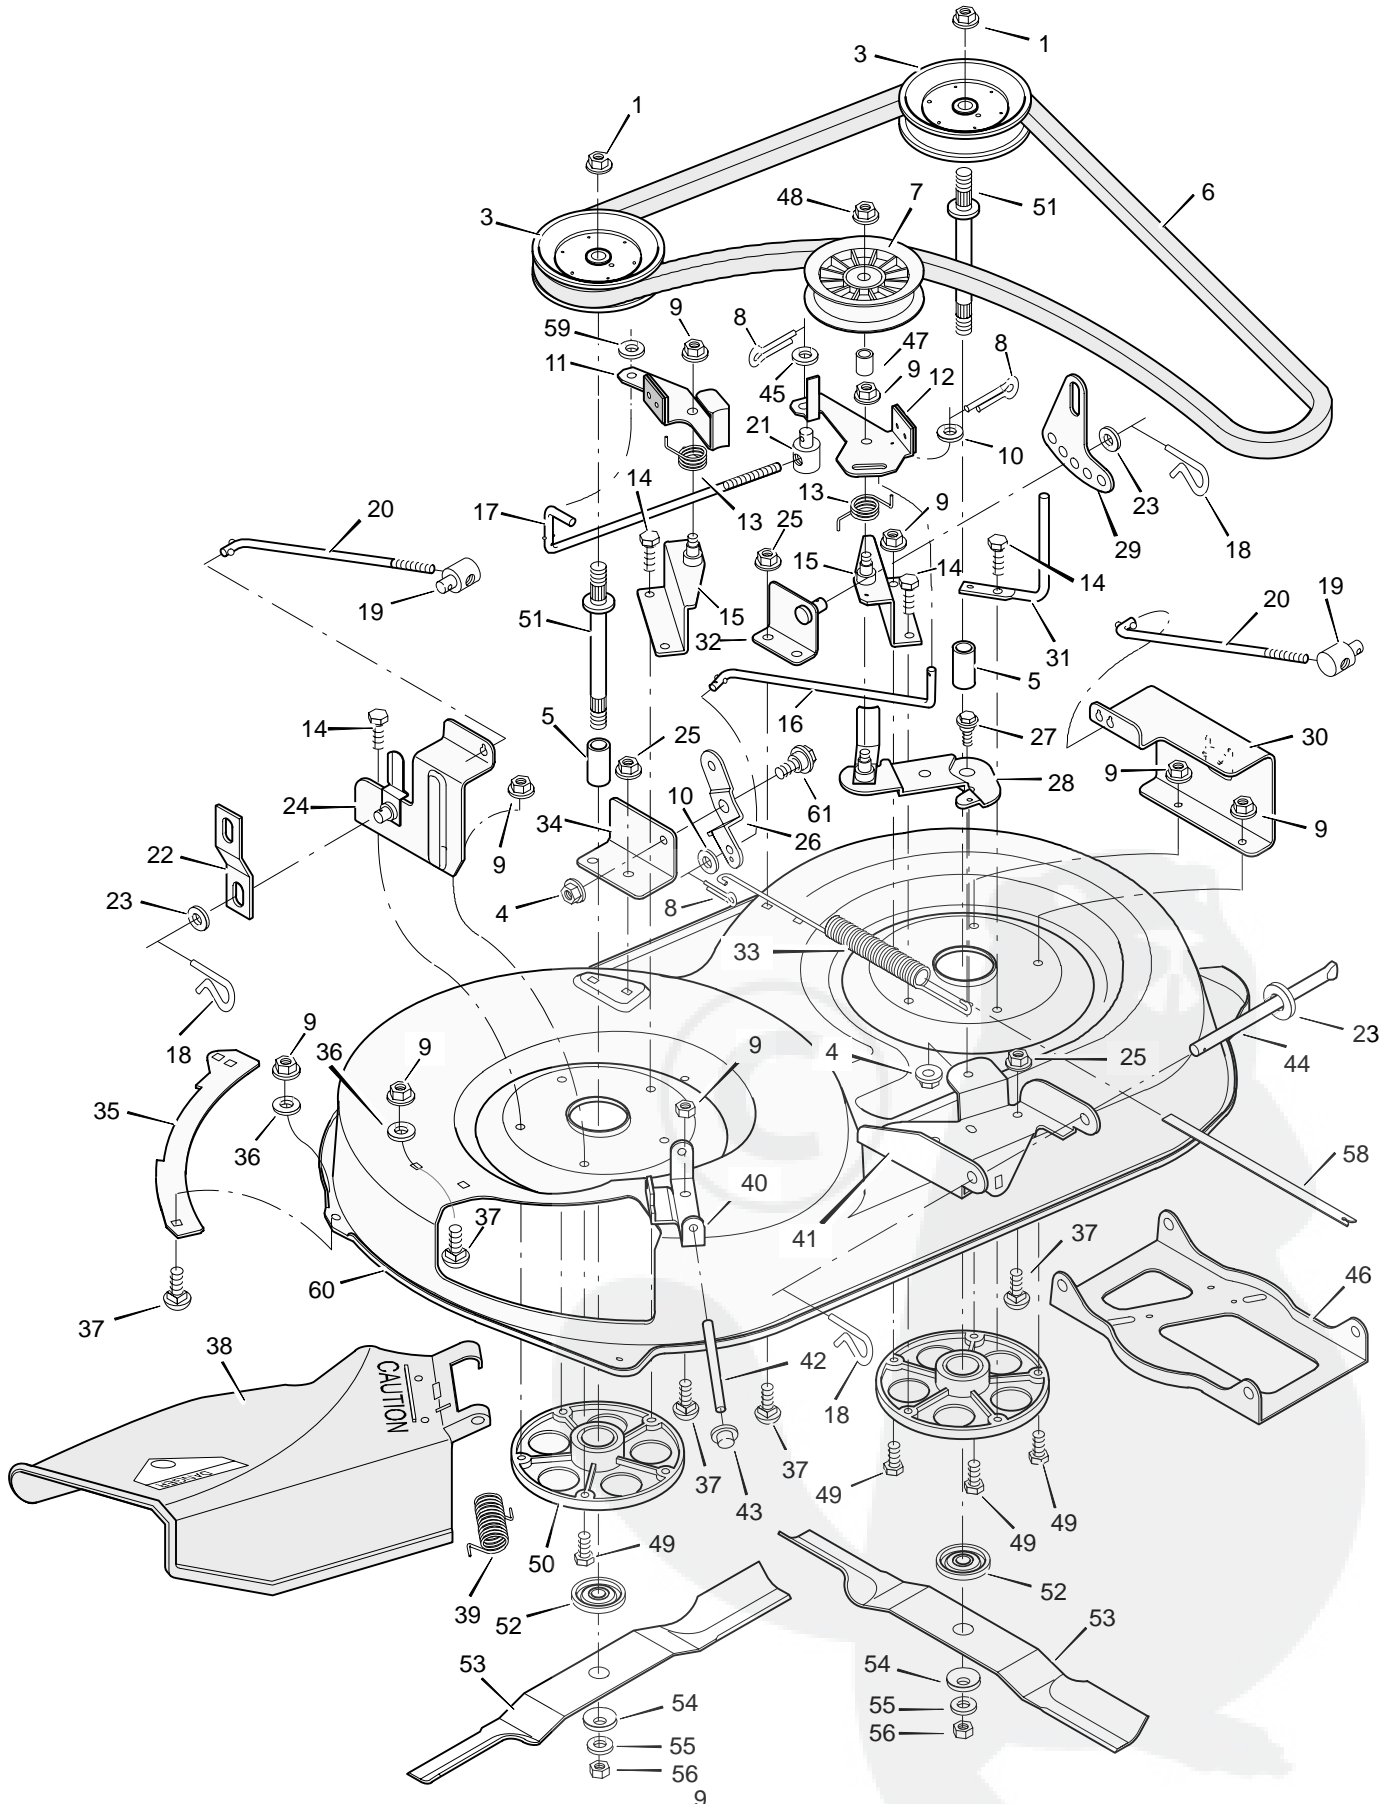

MODEL 38711x44A

REPAIR PARTS MOWER HOUSING

MODEL 38711x44A

REPAIR PARTS MOWER HOUSING

Key No.	Description	Part No.	Key No.	Description	Part No.
1	Nut, Hex	15x121	32	Bracket Assembly, Left Lifter	91813E700
3	Pulley, Jackshaft	92852	33	Spring, Extension	165x72
4	Locknut, Flange	15x84	34	Bracket, Pivot	91743E700
5	Spacer	92850	35	Plate	91770E700
6	Belt, Blade Drive	37x63	36	Washer	17x57
7	Pulley, Idler	690387	37	Bolt, Carriage	2x53
8	Pin, Cotter	30x20	38	Deflector Assembly, Chute	94707
9	Locknut, Flange	15x88	39	Spring, Torsion	166x4
10	Washer	17x46Z	40	Bracket, Hinge	94956E700
11	Brake Assembly, Right	92186E700	41	Bracket, Front Hanger	91793E700
12	Brake Assembly, Left	92187E700	42	Rod, Deflector	94957Z
13	Spring, Torsion	166x27	43	Cap, Push On	28x23
14	Bolt, Hex	25x7	44	Rod, Hanger	91739Z
15	Bracket Assembly, Brake	92072E700	45	Washer	17x124
16	Rod, Brake	91745Z	46	Hanger, Front	92119E700
17	Rod, Cross Link	92183Z	47	Spacer	690369
18	Pin, Hair	31x4	48	Nut, Flange	15x98
19	Nut, Adjustable	92131	49	Bolt, Hex	1x84
20	Rod, Adjuster	91748Z	50	Housing, Jackshaft	690222
21	Nut, Adjustable	21920	51	Jackshaft	92849
22	Link, Suspension	92064E700	52	Adapter, Blade	92466
23	Washer	17x103	53	Blade, 38" (2 required)	94913E701
24	Bracket Assembly, Right Lifter	92194E700	54	Washer, Belleville	17x166
25	Nut, Flange	15x79	55	Washer	17x165
26	Bracket, Pivot	92033E700	56	Nut, Hex	15x100
27	Bolt, Shoulder	9x39	58	Indicator, Plastic	92163
28	Arm Assembly, Idler	92032E700	59	Washer	17x48
29	Plate, Adjuster	91741E700	60	Housing, Blade (38")	91906E700
30	Cover, Pulley	91792E700	61	Bolt, Shoulder	9x42
31	Guide, Belt	91797E700	1-61	Complete Mower Housing Assembly	403228