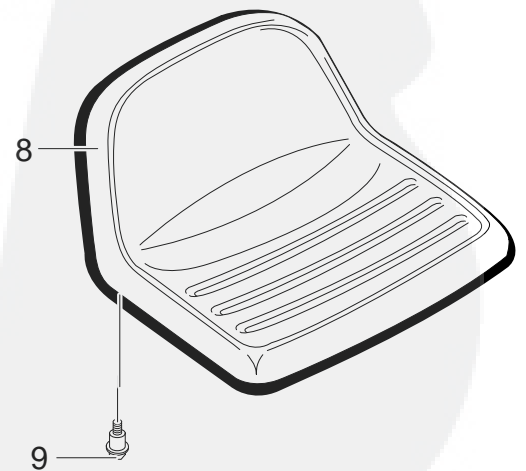

Key No.	Description	Part No.
1	Ignition Key	327350
2	Cover, Pedal Brake/Clutch	94630
3	Steering Wheel	95184
4	Insert, 4-Spoke	711325
5	Footrest Pad RH	95438
6	Footrest Pad LH	95437
7	Ratchet Faastener	311087
8	Seat	95444
9	Shoulder Bolt 5/16-18	711654