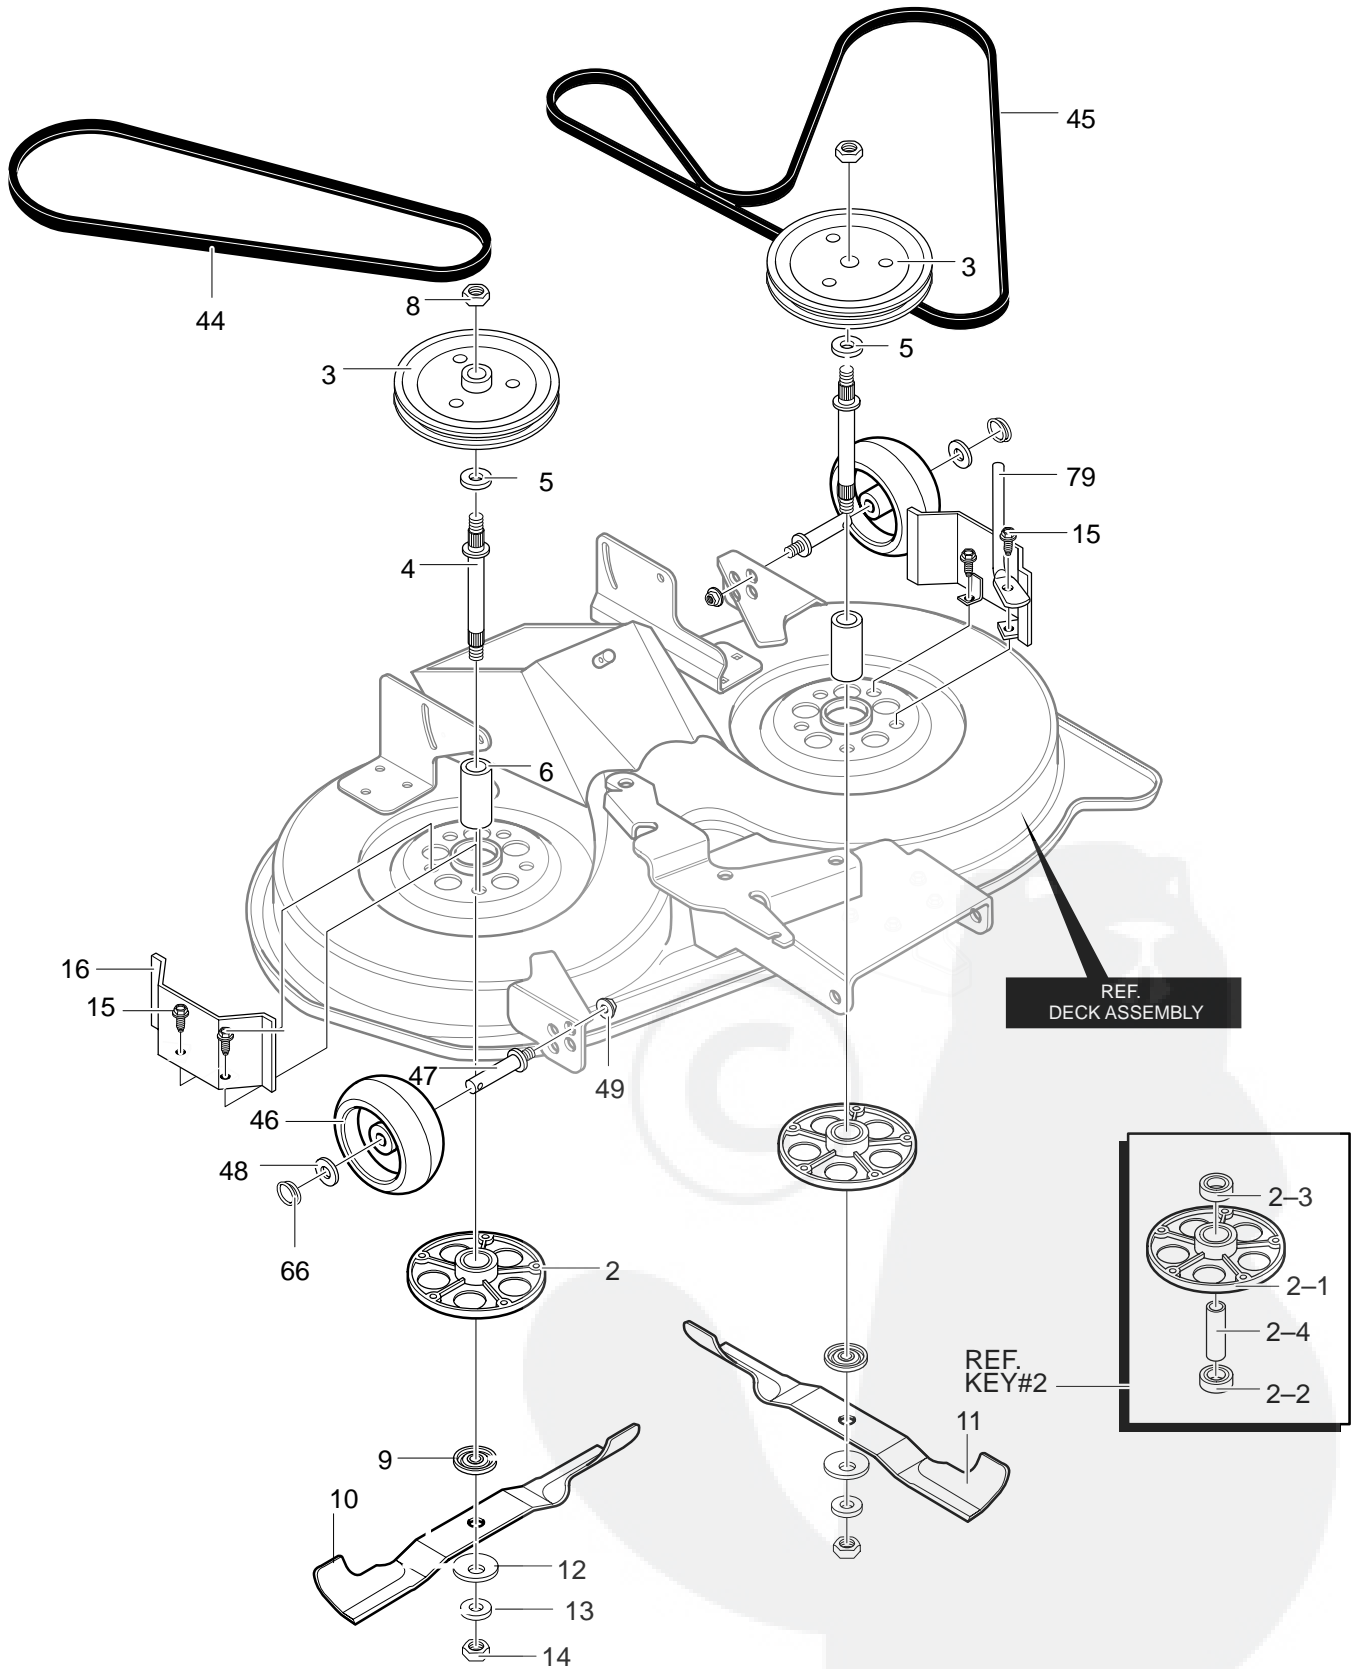

MODEL 40370x50C

REPAIR PARTS DECK ASSEMBLY

MODEL 40370x50C

REPAIR PARTS DECK ASSEMBLY

Key No.	Description	Part No.	Key No.	Description	Part No.
2	Assembly, Jackshaft Housing	94305	12	Washer, Bellville	710118
2-1	Housing, Jackshaft	94282	13	Flatwasher	710117
2-2	Bearing, Lower Jackshaft	92282	14	Nut, 9/16-18	711910
2-3	Bearing, Upper Jackshaft	92281	15	Screw, 3/8-16x1.00	711911
2-4	Spacer	90904	16	Pulley Cover	94288-821
3	Pulley, Deck	690020	44	Belt, V 46.5LG	710231
4	Jackshaft	91922	45	Belt, Deck	690071
5	Flatwasher	17x165	46	Gauge Wheel	92683
6	Spacer	91903	47	Shoulder Bolt	711746
8	Nut, 9/16-18	711910	48	Flatwasher	711615
9	Adapter, Deck	94207	49	Nut, 3/8-16	711622
10	Blade, LH	690499	66	Circle Pin	711764
11	Blade, RH	690500	79	Rod, Belt Guide	95280