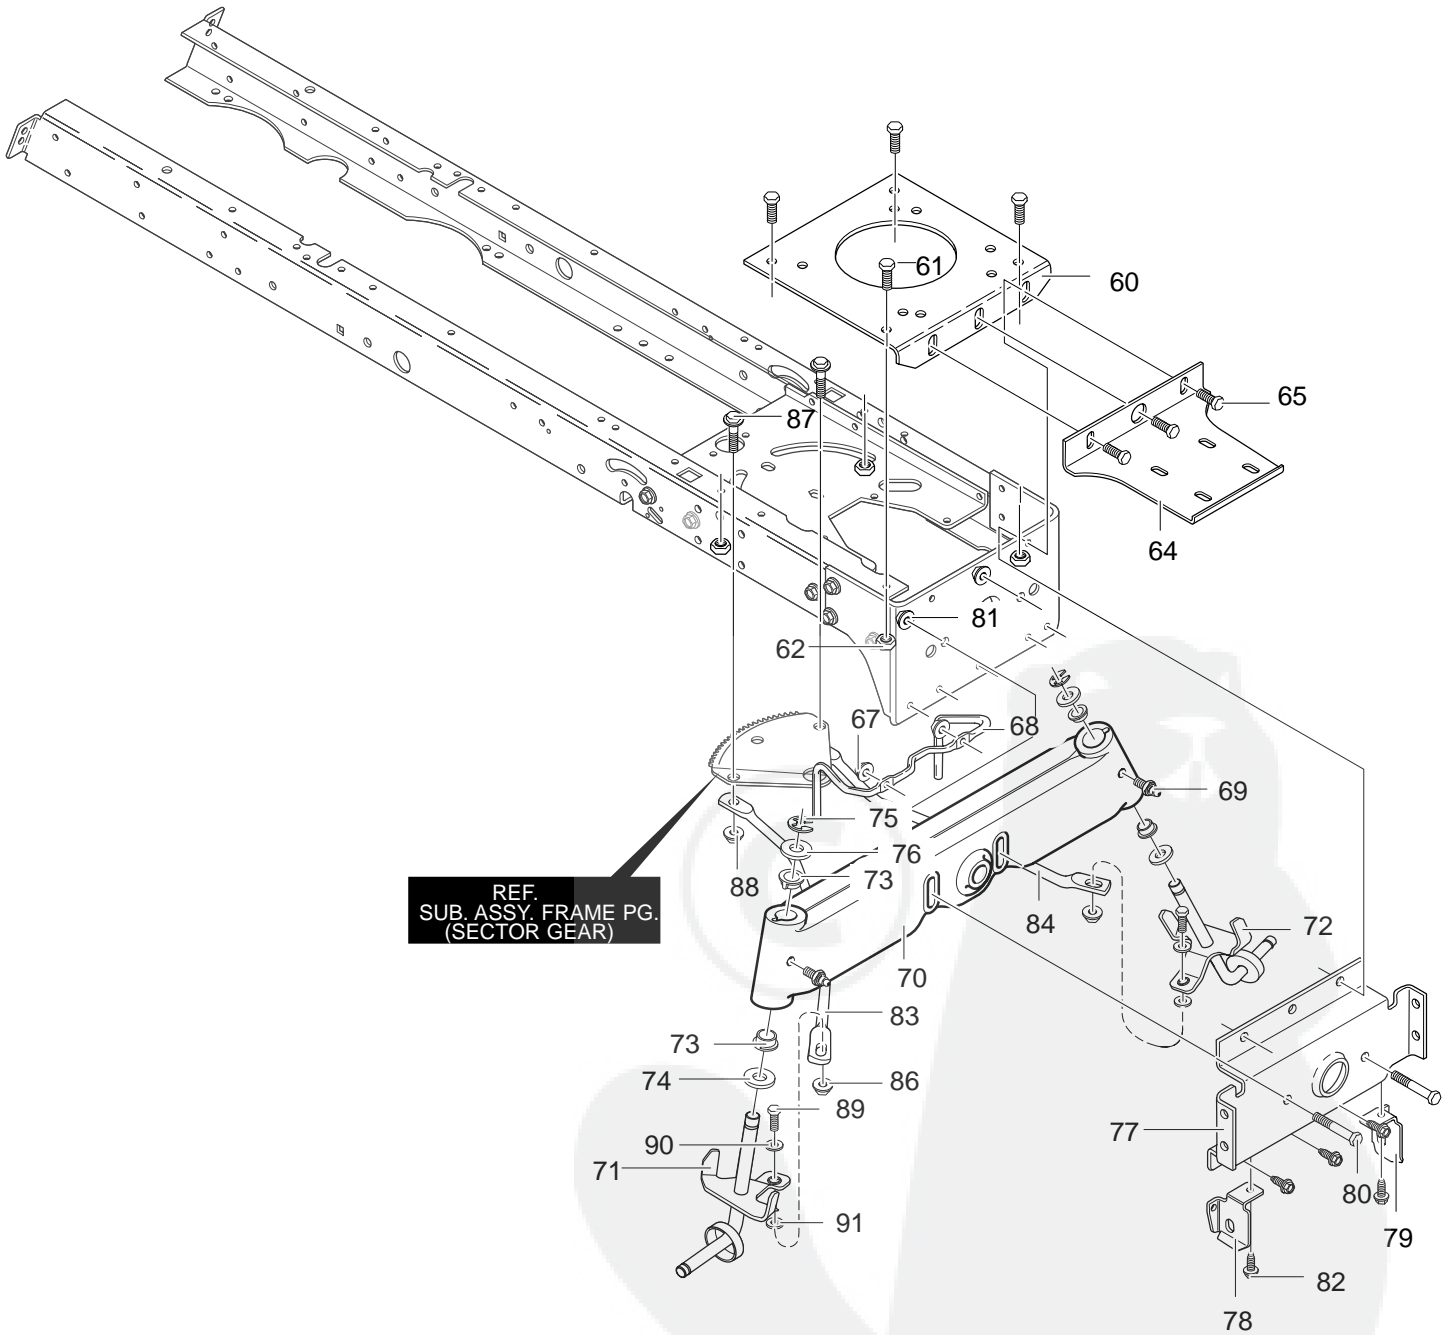

MODEL 40370x50C

REPAIR PARTS FRAME ASSEMBLY

343741A

MODEL 40370x50C

REPAIR PARTS FRAME ASSEMBLY

Key No.	Description	Part No.	Key No.	Description	Part No.
1	Frame, Rail RH	94564	23	Bracket, Hanger Rear	94013
2	Frame, Rail LH	94565	24	Screw, .312-18x.75	26X249
3	Support, Seat RH	94634	26	Gear, Sector	94121
4	Support, Seat LH	94633	27	Bearing, Sector Gear	94123
5	Screw, .312-18x.75	26X249	28	Screw, 5/16-18x1.00	001X84
6	Brace, BackPlate RH	94561	29	Nut, 5/16-18	15X113
7	Brace, BackPlate LH	94562	30	Clutch/Brake Pedal	690033
8	Screw, 5.312-18x.75	26X249	31	Screw, .312-18x.75	26X249
9	Bracket, Transaxle	94008	32	Bracket, Suspension Asm.	94285
10	Bracket, T/A RH-VST LH-MS	94234	33	Screw, .312-18x.75	26X249
11	Asm. Idler Mount, Rear	94236	34	Brace, Rail	94566
12	Screw, .312-18x.75	26X249	35	Screw, .312-18x.75	26X249
13	Assy., Idler Mount, Front	94237	36	Zinc Screw Guide	93349
14	Screw, .312-18x.75	26X249	37	Nut, 5/16-18	015X79
15	Plate, Steering	690551	38	Bracket, Pivot	94015
16	Screw, .312-18x.75	26X249	39	Washer, Flat	845
17	Crank, PTO	690394	40	Bolt, Shoulder 3/8-16	009X53
18	Bracket, Bell Crank	94005	41	Nut, 3/8-16	015X84
19	Screw, .312-18x.75	26X249	43	Bracket, Seat Deck LH	690036
20	Washer, Flat	120395	44	Screw, .312-18x.75	26x249
21	Bracket, Seat Deck RH	690035	45	Nut, .32-18 Flangelock	015x79