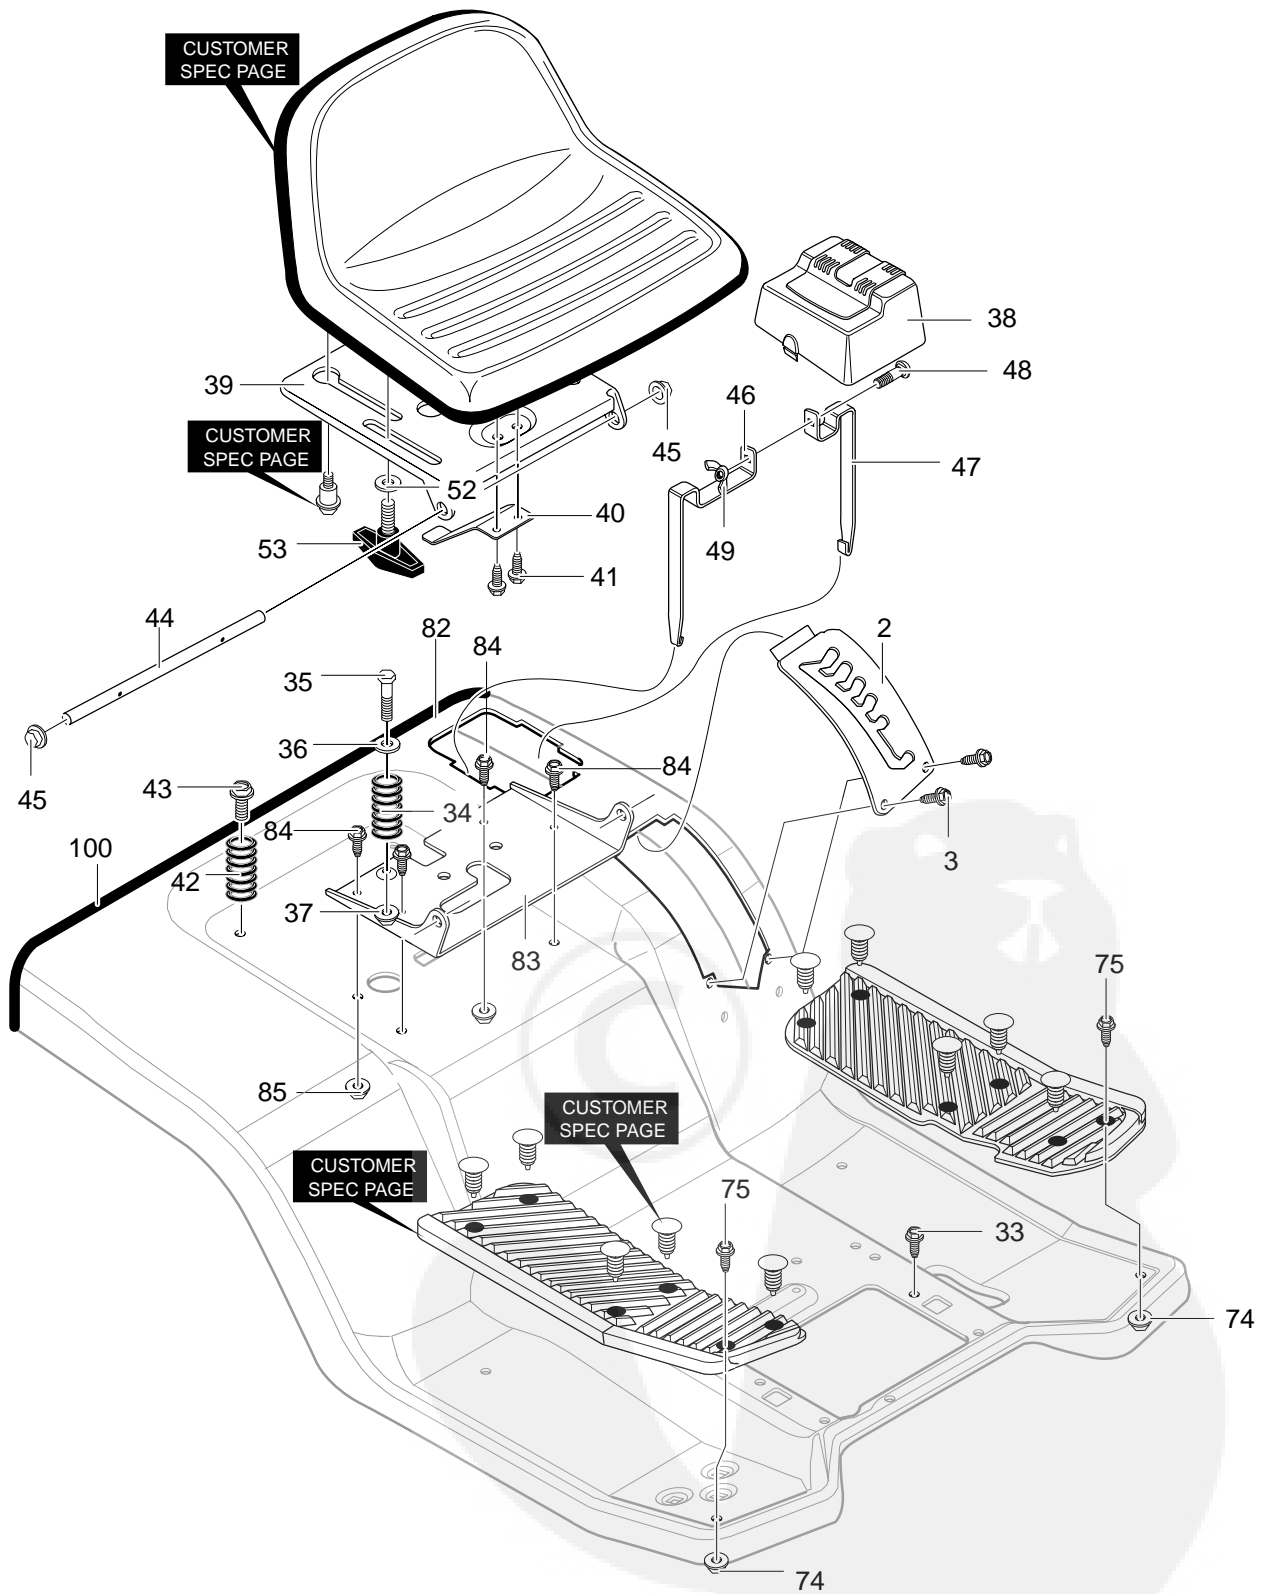

MODEL 40370x50C

REPAIR PARTS REAR CHASSIS ASSEMBLY

MODEL 40370x50C

REPAIR PARTS REAR CHASSIS ASSEMBLY

Key No.	Description	Part No.	Key No.	Description	Part No.
4	Assy., Back Plate/Battery	1001068-821	20-1	Chute Weld Asm. Upper	94350
4-1	Assy. Back Plate Flat	95162	20-2	Shield, Transaxle	95367
4-2	Battery Tray Assembly	94563	20-3	Screw, 1/4-20x.63	711642
4-3	Screw, 5/16-18x.50	180073	21	Screw, 5/16-18x.75	711606
4-4	Nut, 5/16-18 Hexwdfllk Whiz	45174	22	Bolt, Carriage 5/16-18x.75	340720
5	Weldment-Latch Lever	95359-821	23	Nut, 5/16-18	710026
6	Rod, Brace	690097	24	Middle Chute Assembly	94296-821
7	Nut, 3/8-16 Hwdfl Whiz-lock	711906	25	Shoulder Bolt	710440
8	Rod, Brace	94231	26	Flap, Chute	94264
9	Screw, 5/16-18x.75	711606	27	Fastener, Ratchet	309235
12	Screw, 5/16-18x.75	9357	28	Flatwasher	711617
13	Nut, 5/16-18 Hexwdfllk Whiz	710026	29	Pin, Hair	711682
14	Screw, 5/16-18x.75	711606	30	Bolt, Carriage 5/16-18x.75	340720
15	Nut, 5/16-18 Hexwdfllk Whiz	710026	31	Nut, 5/16-18	710026
16	Bracket, Flex Switch Mounting	690245	80	Tape, Double Sided Foam 3/4"	712009
17	Wire Clip, Adhesive	55939	81	Tape, Double Sided Foam 3/4"	712009
18	Flatwasher	711666	90	Screw, 1/4-20x.63	711642
19	Pad, Adhesive	318197	91	Cable Tie	57444
20	Asm., T/A Shield & Upper Chute	690102-821			