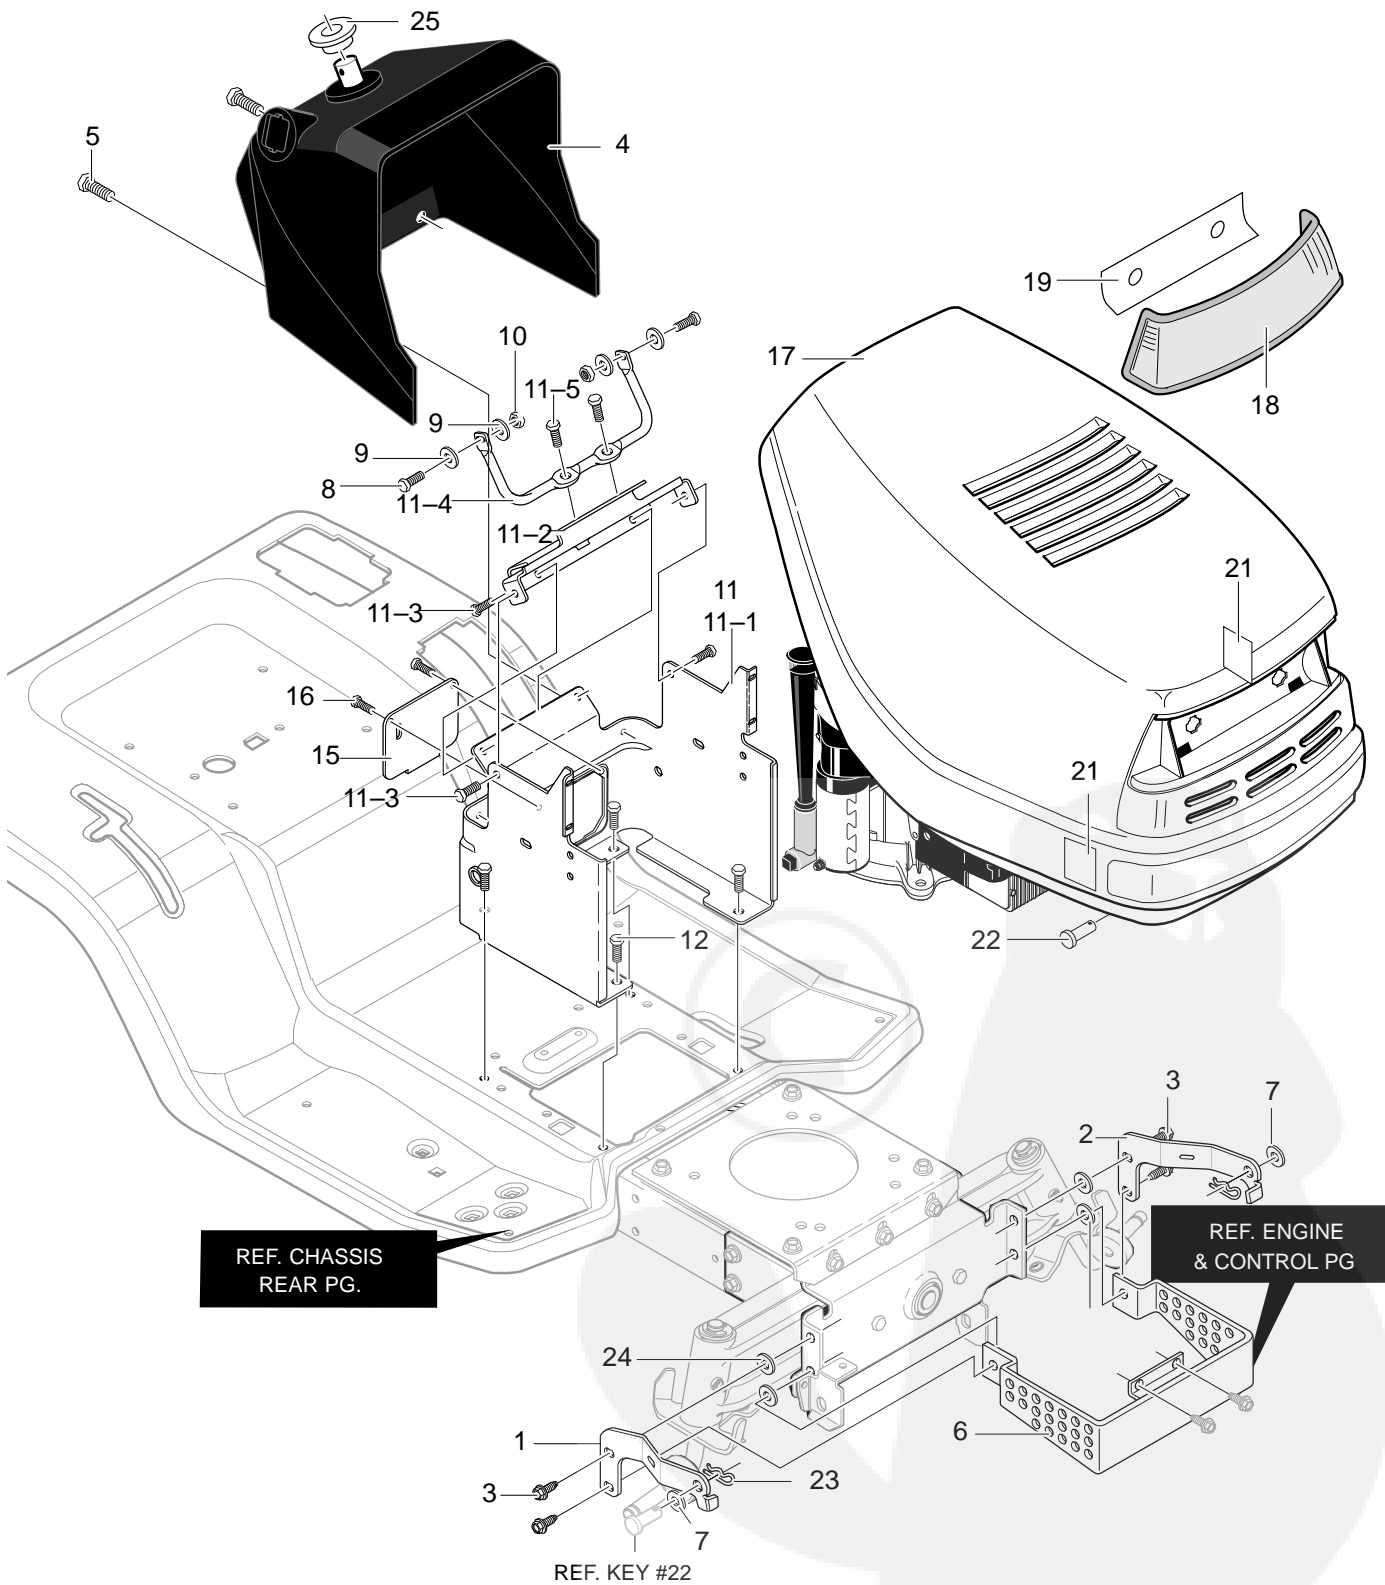

MODEL 40370x50C

REPAIR PARTS CHASSIS & HOOD ASSEMBLY

344695A

MODEL 40370x50C

REPAIR PARTS CHASSIS & HOOD ASSEMBLY

Key No.	Description	Part No.	Key No.	Description	Part No.
1	Bracket, Hood RH	95413-821	11-4	Rod, Dash Brace	95406
2	Bracket, Hood LH	95414-821	11-5	Screw, 1/4-20x.50	710264
3	Screw, 5/16-18x.75	711606	12	Screw, 10-24x.50	711606
4	Dash	690630	15	Panel, Access	95270-860
5	Screw, 1/4-14x.75	711762	16	Screw, 10-24x.50	711629
6	Heat Shield Guard	95195-821	17	Hood	94984
7	Washer, Flat Insulate	712480	18	Lens, Headlamp	302670
8	Screw, 1/4-20x.75	302628	19	Foil, Lens	308492
9	Washer, Flat .286x.63x.065	71067	21	Foil, Heat Reflector	301452
10	Nut, 1/4-20 Reghexctrlk	73826	22	Pin, Clevis	711856
11	Assembly, Lower Console	341569-860	23	Hair Pin	711682
11-1	Tower, Lower Dash	95425	24	Washer, Flat Insulate	712480
11-2	Support, Steering	95426	25	Bushing, Steering Shaft	95404
11-3	Screw, 1/4-20x.50	710264	—	Instruction Book & Parts List	F-010727J