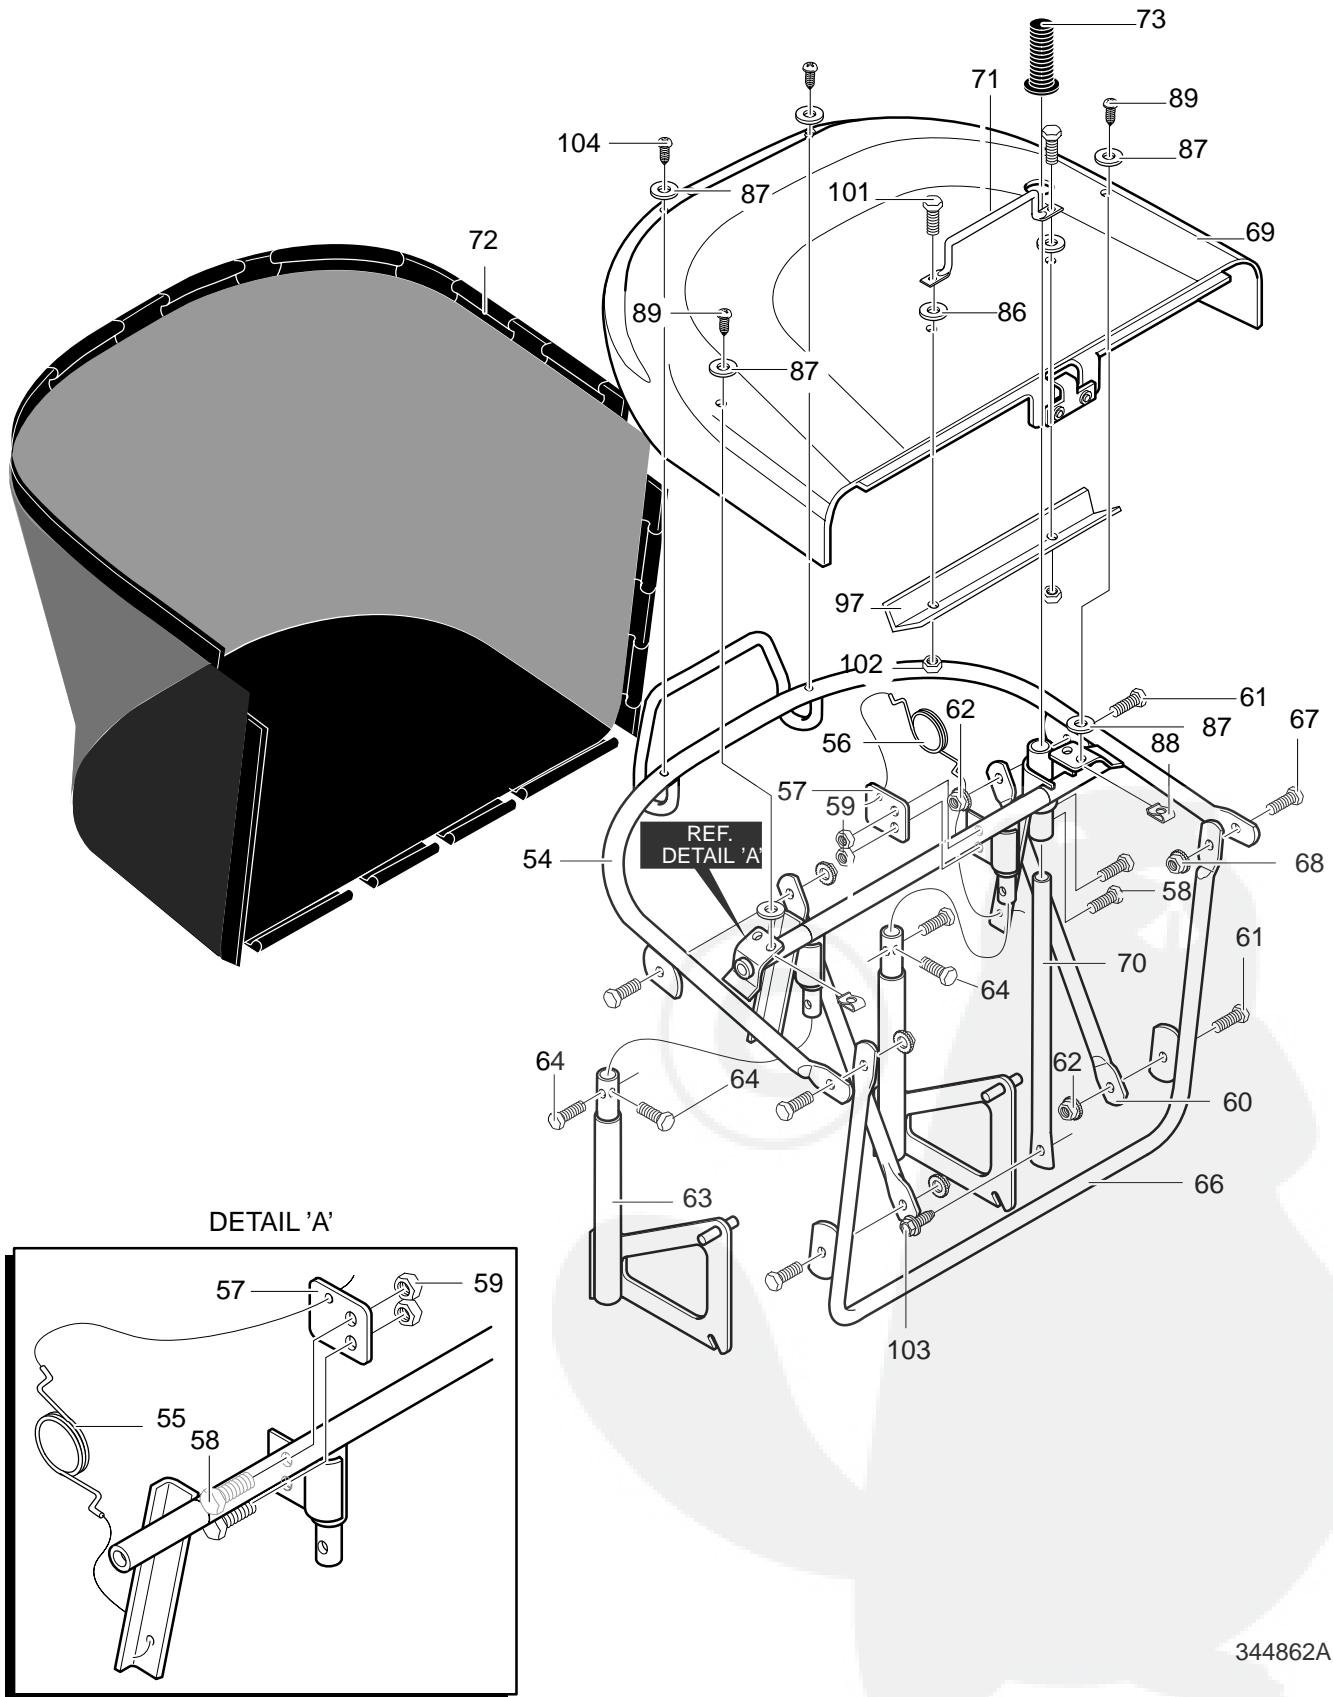

344862A

MODEL 40370x50C

REPAIR PARTS GRASS BAGGER ASSEMBLY

Key No.	Description	Part No.	Key No.	Description	Part No.
54	Asm. Weld Upper Frame	690044-821	69	Top Collector Assembly	94908-860
55	Spring, Torsion RH	690003	70	Handle, Dump Collector	690019
56	Spring, Torsion LH	690004	71	Handle, Reba Collector	690506-821
57	Bracket, Spring Collector	95339-821	72	Reba Collector Bag	95389
58	Screw, 1/4-20x.62	711905	73	Rubber Grip	94854
59	Nut, 1/4-20	303008	86	Washer	712129
60	Brace, Frame Collector	94850-821	87	Washer	711921
61	Screw, 1/4-20x.62	711909	88	Nut, 1/4-20 Tinnerman	578107
62	Nut, 1/4-20	303008	89	Screw, 1/4-20x.63	711674
63	Weld Asm. Support Collector	95343-821	97	Brace, Bagger	690010-821
64	Screw, 1/4-20x1.50	711653	101	Screw, 1/4-20x1.50	712068
66	Weld Asm. Front Frame Collect	95349-821	102	Nut, 1/4-20	711632
67	Screw, 1/4-20x.62	711909	103	Screw, #12x.50	711741
68	Nut, 1/4-20	711632	104	Screw, #12x.50	711741