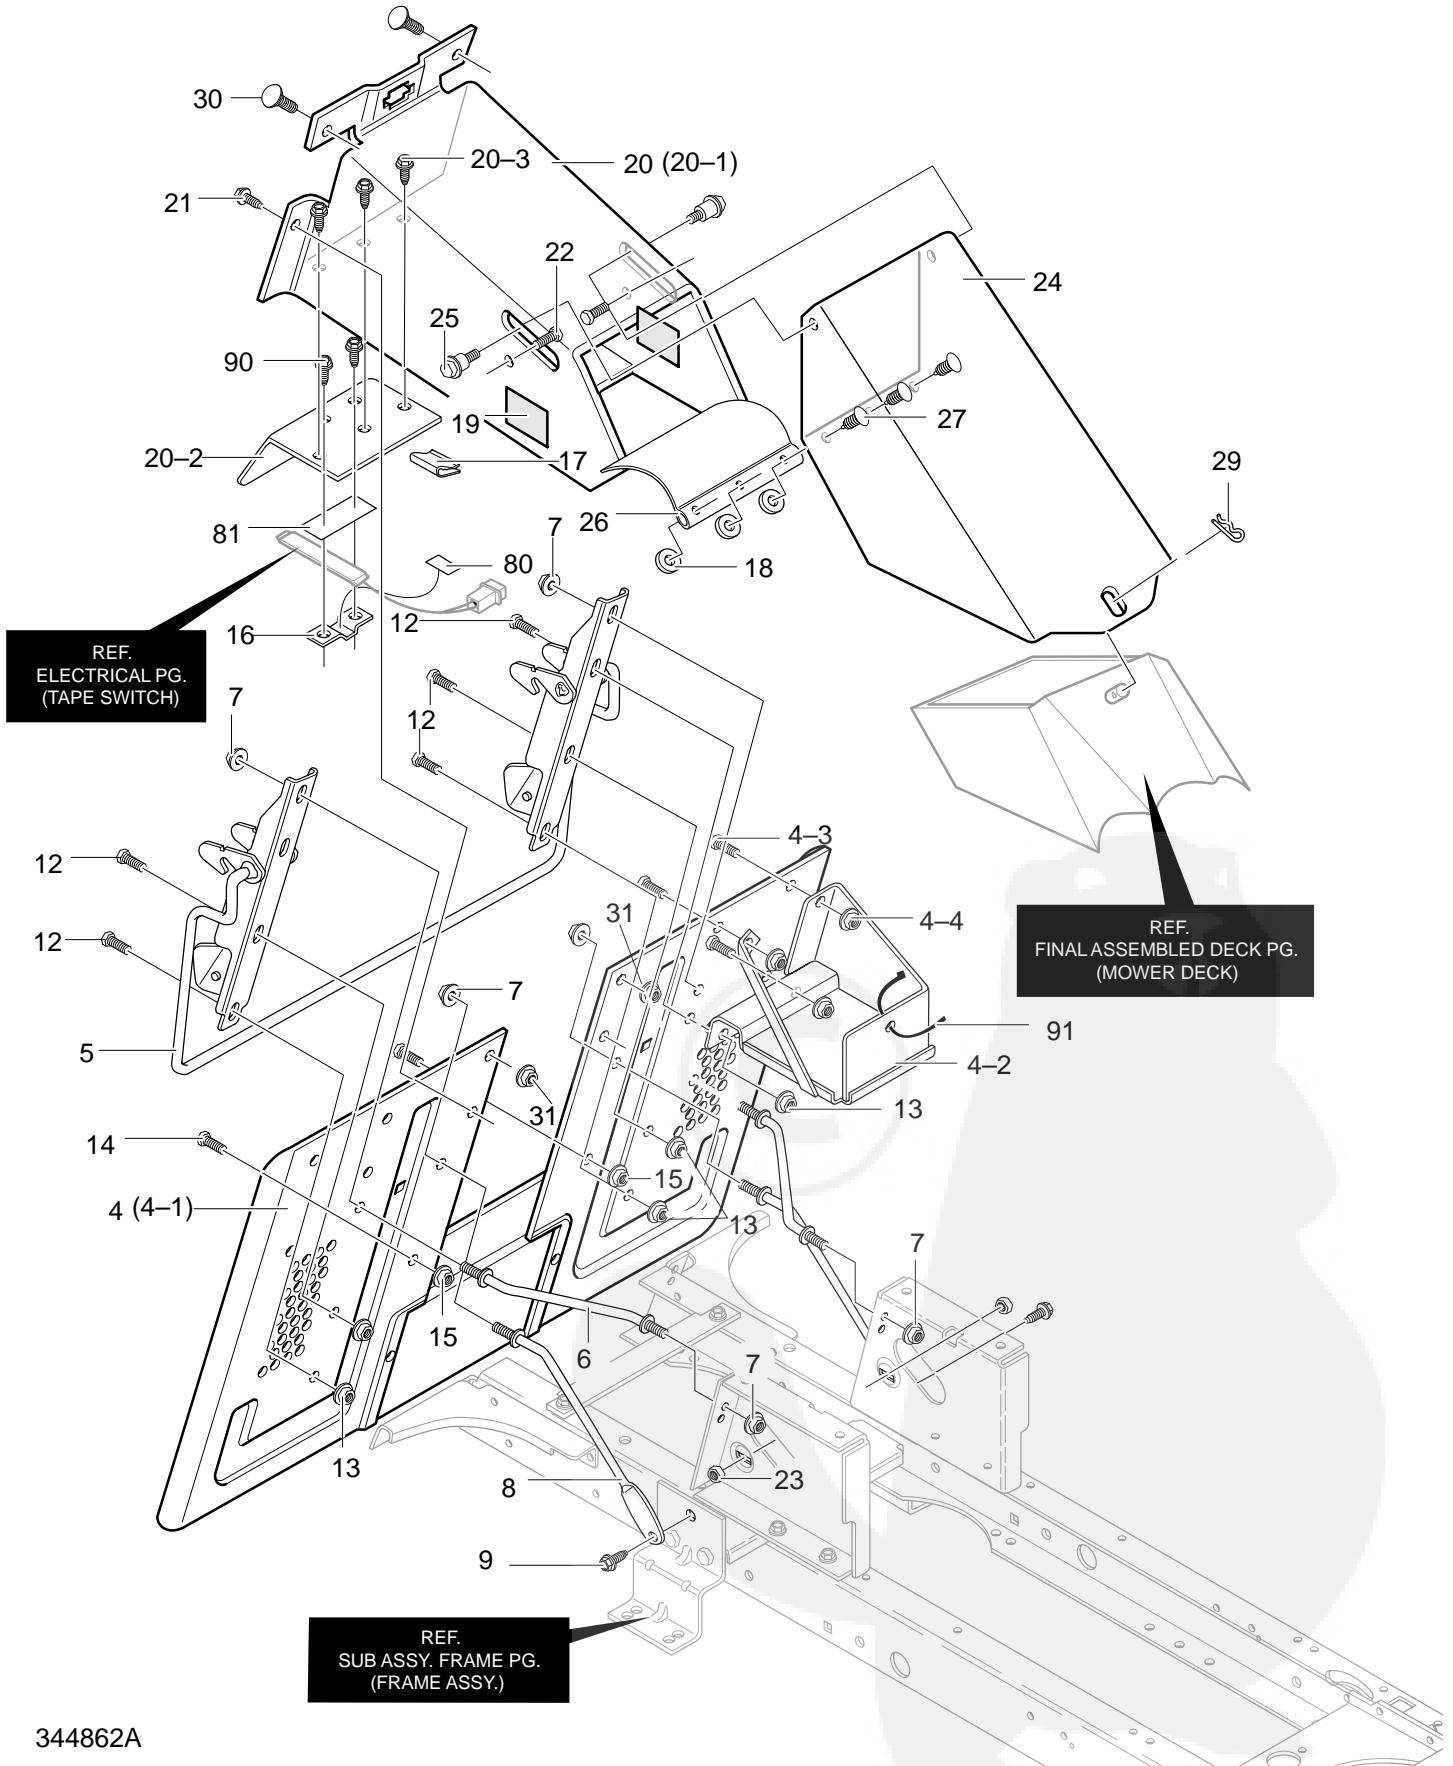

MODEL 40370x50C

REPAIR PARTS REAR CHASSIS ASSEMBLY

MODEL 40370x50C

REPAIR PARTS REAR CHASSIS ASSEMBLY

Key No.	Description	Part No.	Key No.	Description	Part No.
4	Assy., Back Plate/Battery	1001068-821	20-1	Chute Weld Asm. Upper	94350
4-1	Assy. Back Plate Flat	95162	20-2	Shield, Transaxle	95367
4-2	Battery Tray Assembly	94563	20-3	Screw, 1/4-20x.63	711642
4-3	Screw, 5/16-18x.50	180073	21	Screw, 5/16-18x.75	711606
4-4	Nut, 5/16-18 Hexwdfllk Whiz	45174	22	Bolt, Carriage 5/16-18x.75	340720
5	Weldment-Latch Lever	95359-821	23	Nut, 5/16-18	710026
6	Rod, Brace	690097	24	Middle Chute Assembly	94296-821
7	Nut, 3/8-16 Hwdfl Whiz-lock	711906	25	Shoulder Bolt	710440
8	Rod, Brace	94231	26	Flap, Chute	94264
9	Screw, 5/16-18x.75	711606	27	Fastener, Ratchet	309235
12	Screw, 5/16-18x.75	9357	28	Flatwasher	711617
13	Nut, 5/16-18 Hexwdfllk Whiz	710026	29	Pin, Hair	711682
14	Screw, 5/16-18x.75	711606	30	Bolt, Carriage 5/16-18x.75	340720
15	Nut, 5/16-18 Hexwdfllk Whiz	710026	31	Nut, 5/16-18	710026
16	Bracket, Flex Switch Mounting	690245	80	Tape, Double Sided Foam 3/4"	712009
17	Wire Clip, Adhesive	55939	81	Tape, Double Sided Foam 3/4"	712009
18	Flatwasher	711666	90	Screw, 1/4-20x.63	711642
19	Pad, Adhesive	318197	91	Cable Tie	57444
20	Asm., T/A Shield & Upper Chute	690102-821