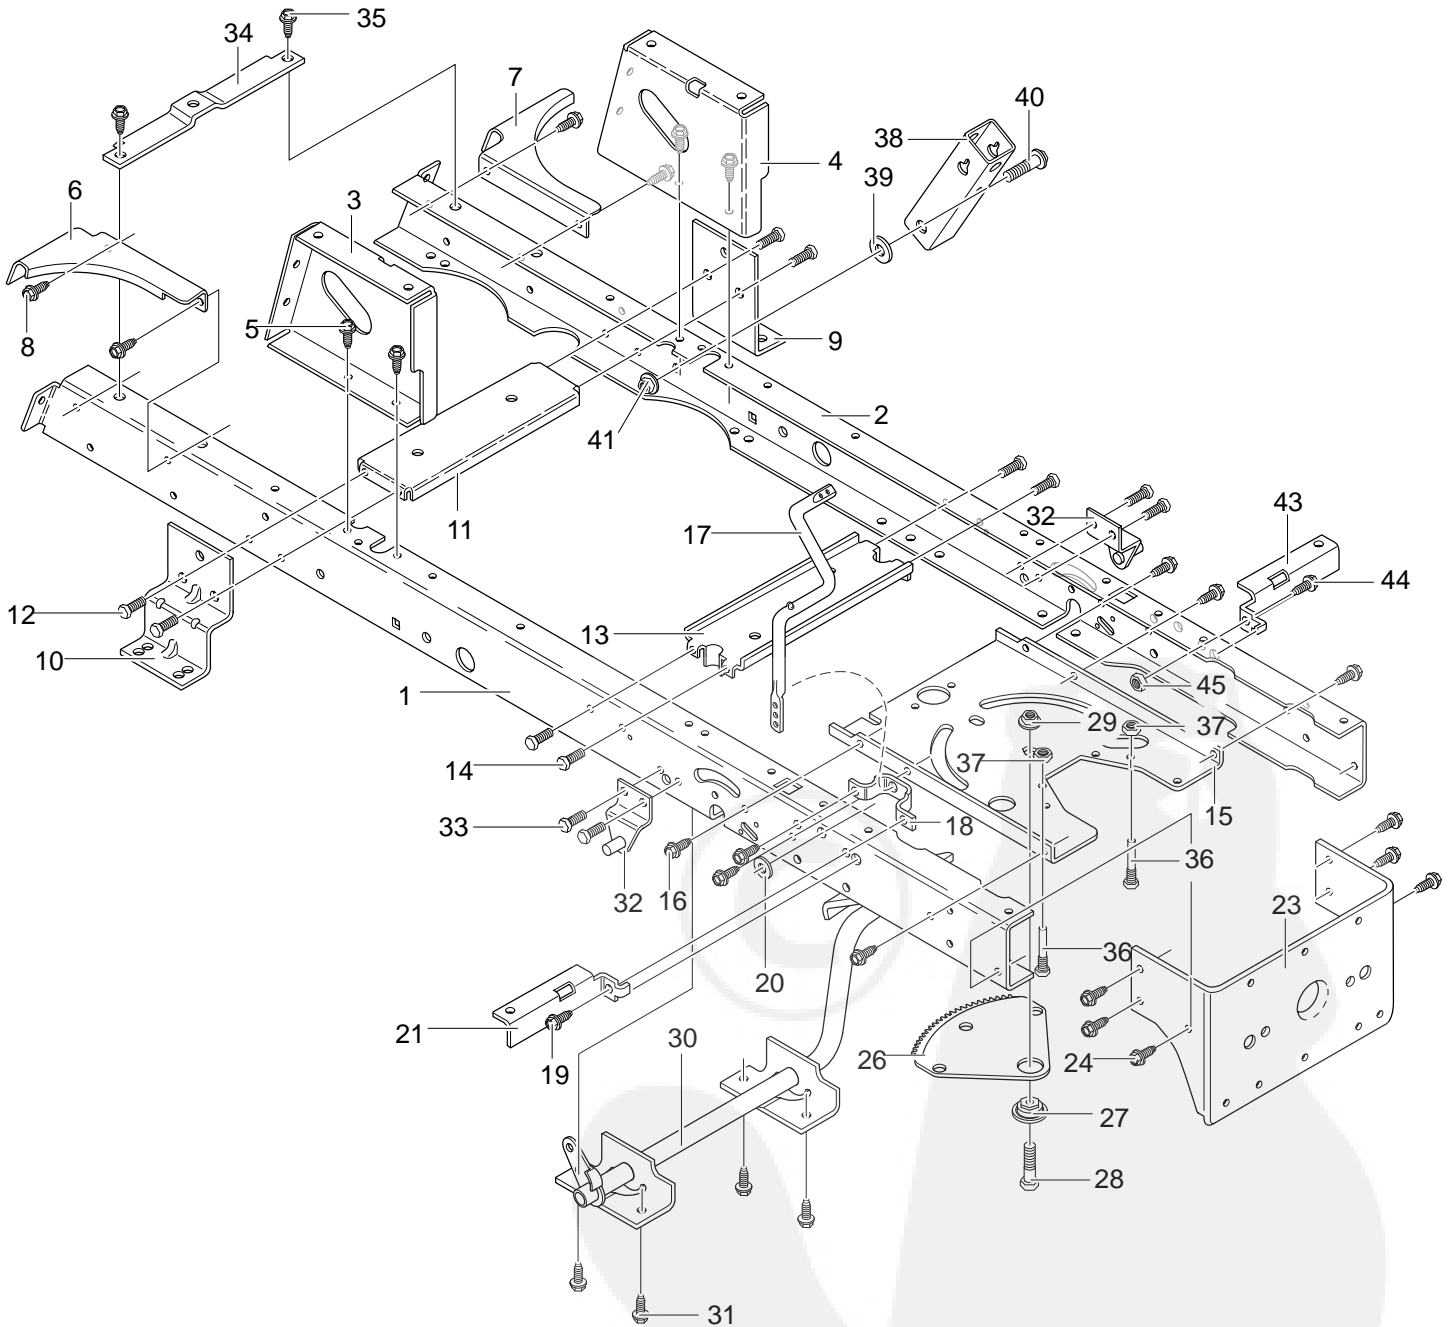

MODEL 40370x50C

REPAIR PARTS FRAME ASSEMBLY

343741A

MODEL 40370x50C

REPAIR PARTS FRAME ASSEMBLY

Key No.	Description	Part No.	Key No.	Description	Part No.
1	Frame, Rail RH	94564	23	Bracket, Hanger Rear	94013
2	Frame, Rail LH	94565	24	Screw, .312-18x.75	26X249
3	Support, Seat RH	94634	26	Gear, Sector	94121
4	Support, Seat LH	94633	27	Bearing, Sector Gear	94123
5	Screw, .312-18x.75	26X249	28	Screw, 5/16-18x1.00	001X84
6	Brace, BackPlate RH	94561	29	Nut, 5/16-18	15X113
7	Brace, BackPlate LH	94562	30	Clutch/Brake Pedal	690033
8	Screw, 5.312-18x.75	26X249	31	Screw, .312-18x.75	26X249
9	Bracket, Transaxle	94008	32	Bracket, Suspension Asm.	94285
10	Bracket, T/A RH-VST LH-MS	94234	33	Screw, .312-18x.75	26X249
11	Asm. Idler Mount, Rear	94236	34	Brace, Rail	94566
12	Screw, .312-18x.75	26X249	35	Screw, .312-18x.75	26X249
13	Assy., Idler Mount, Front	94237	36	Zinc Screw Guide	93349
14	Screw, .312-18x.75	26X249	37	Nut, 5/16-18	015X79
15	Plate, Steering	690551	38	Bracket, Pivot	94015
16	Screw, .312-18x.75	26X249	39	Washer, Flat	845
17	Crank, PTO	690394	40	Bolt, Shoulder 3/8-16	009X53
18	Bracket, Bell Crank	94005	41	Nut, 3/8-16	015X84
19	Screw, .312-18x.75	26X249	43	Bracket, Seat Deck LH	690036
20	Washer, Flat	120395	44	Screw, .312-18x.75	26x249
21	Bracket, Seat Deck RH	690035	45	Nut, .32-18 Flangelock	015x79