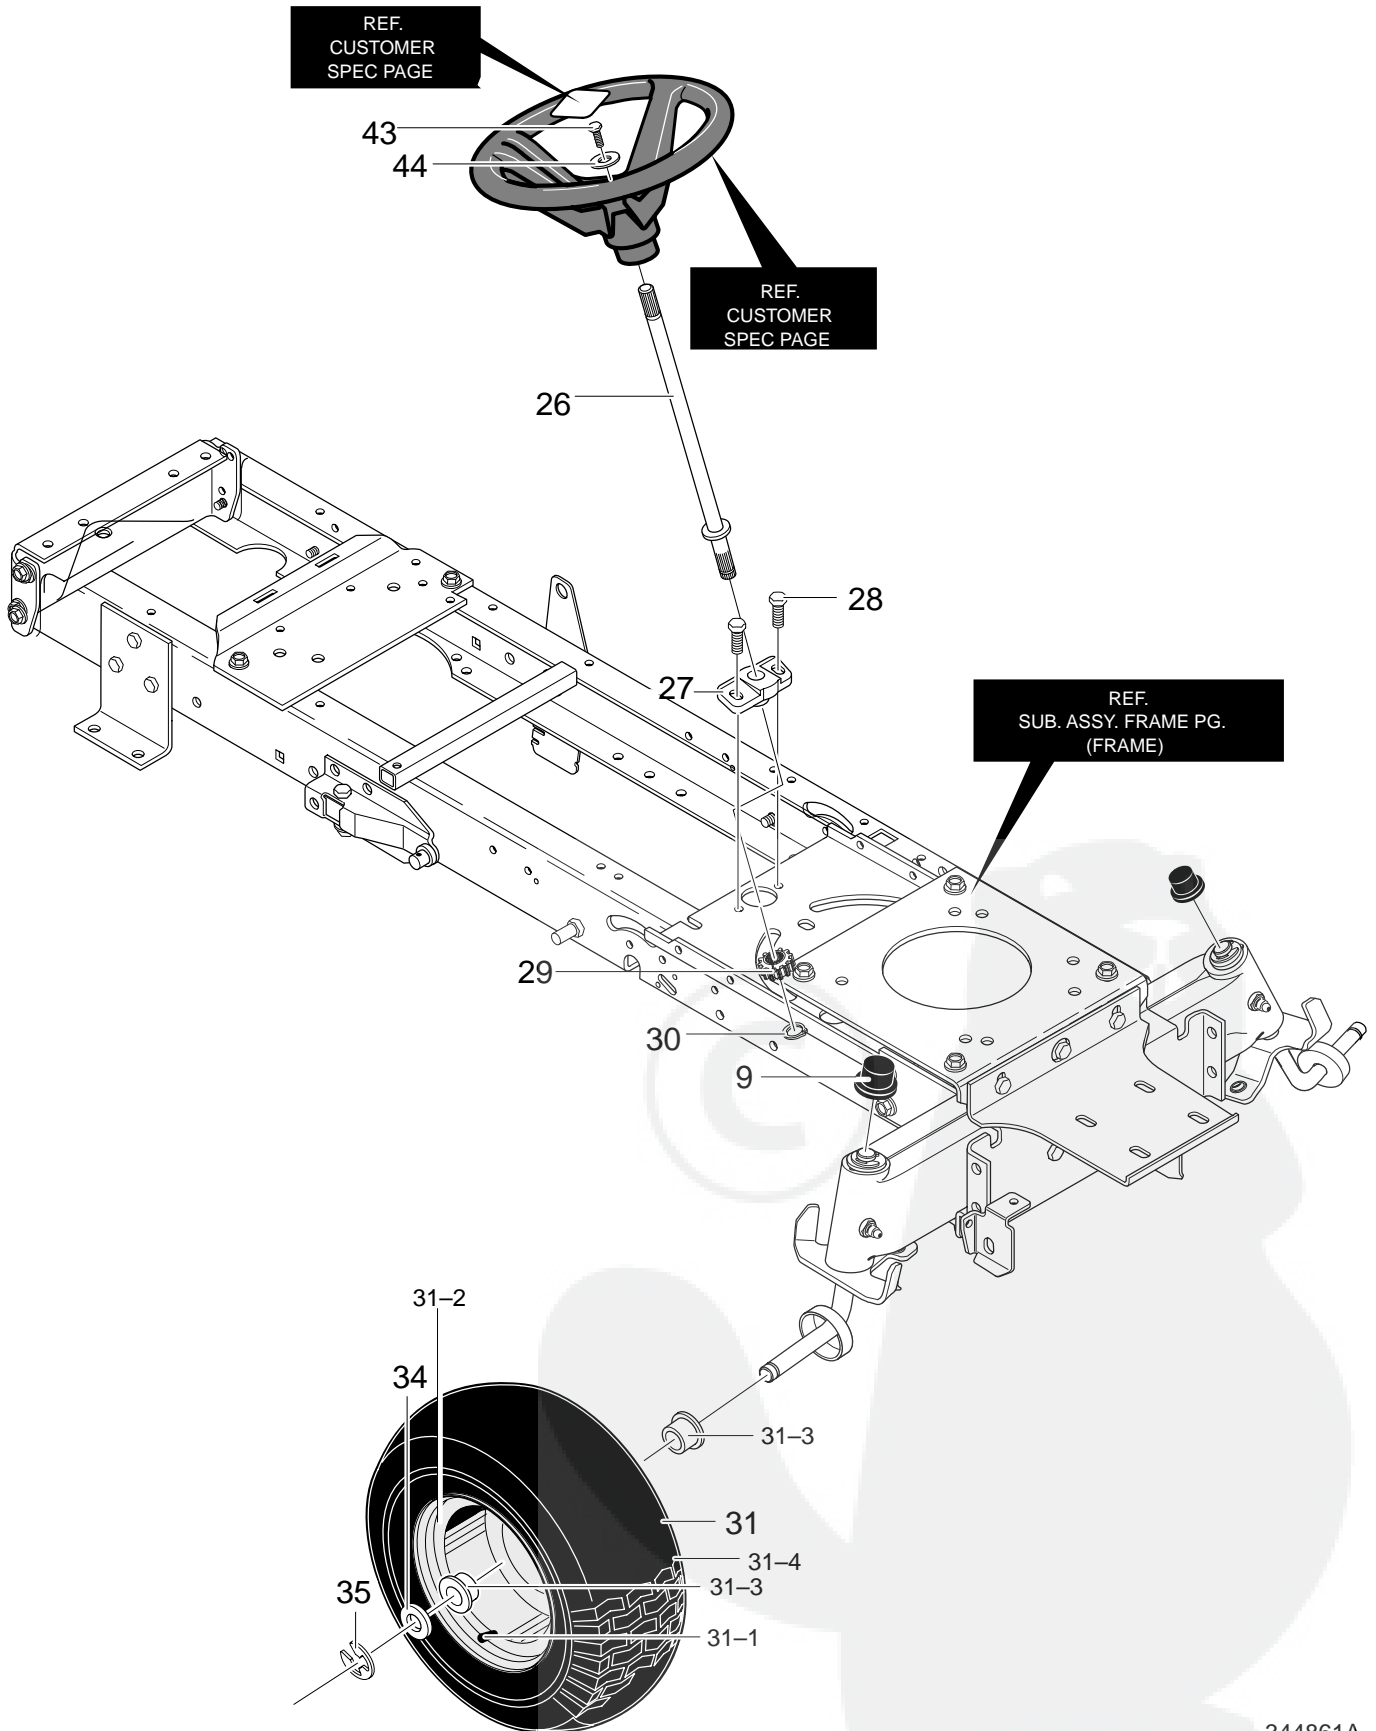

Key No.	Description	Part No.
9	Dust Hub Cap	094618
26	Shaft, Steering	94520
27	Bearing—Lower	94124
28	Screw, 5/16—18x.75	711606
29	Gear, Pinion	94122
30	Retaining Ring	710102
31	Tire & Rim	692641
31-1	Valve Stem	338512
31-2	Rim	338517
31-3	Bearing	338513
31-4	Tire	338514
34	Flatwasher	711758
35	E-Ring	710103
43	Screw, 1/4—20x.75	711719
44	Flatwasher	711663
	Hub Cap	094618