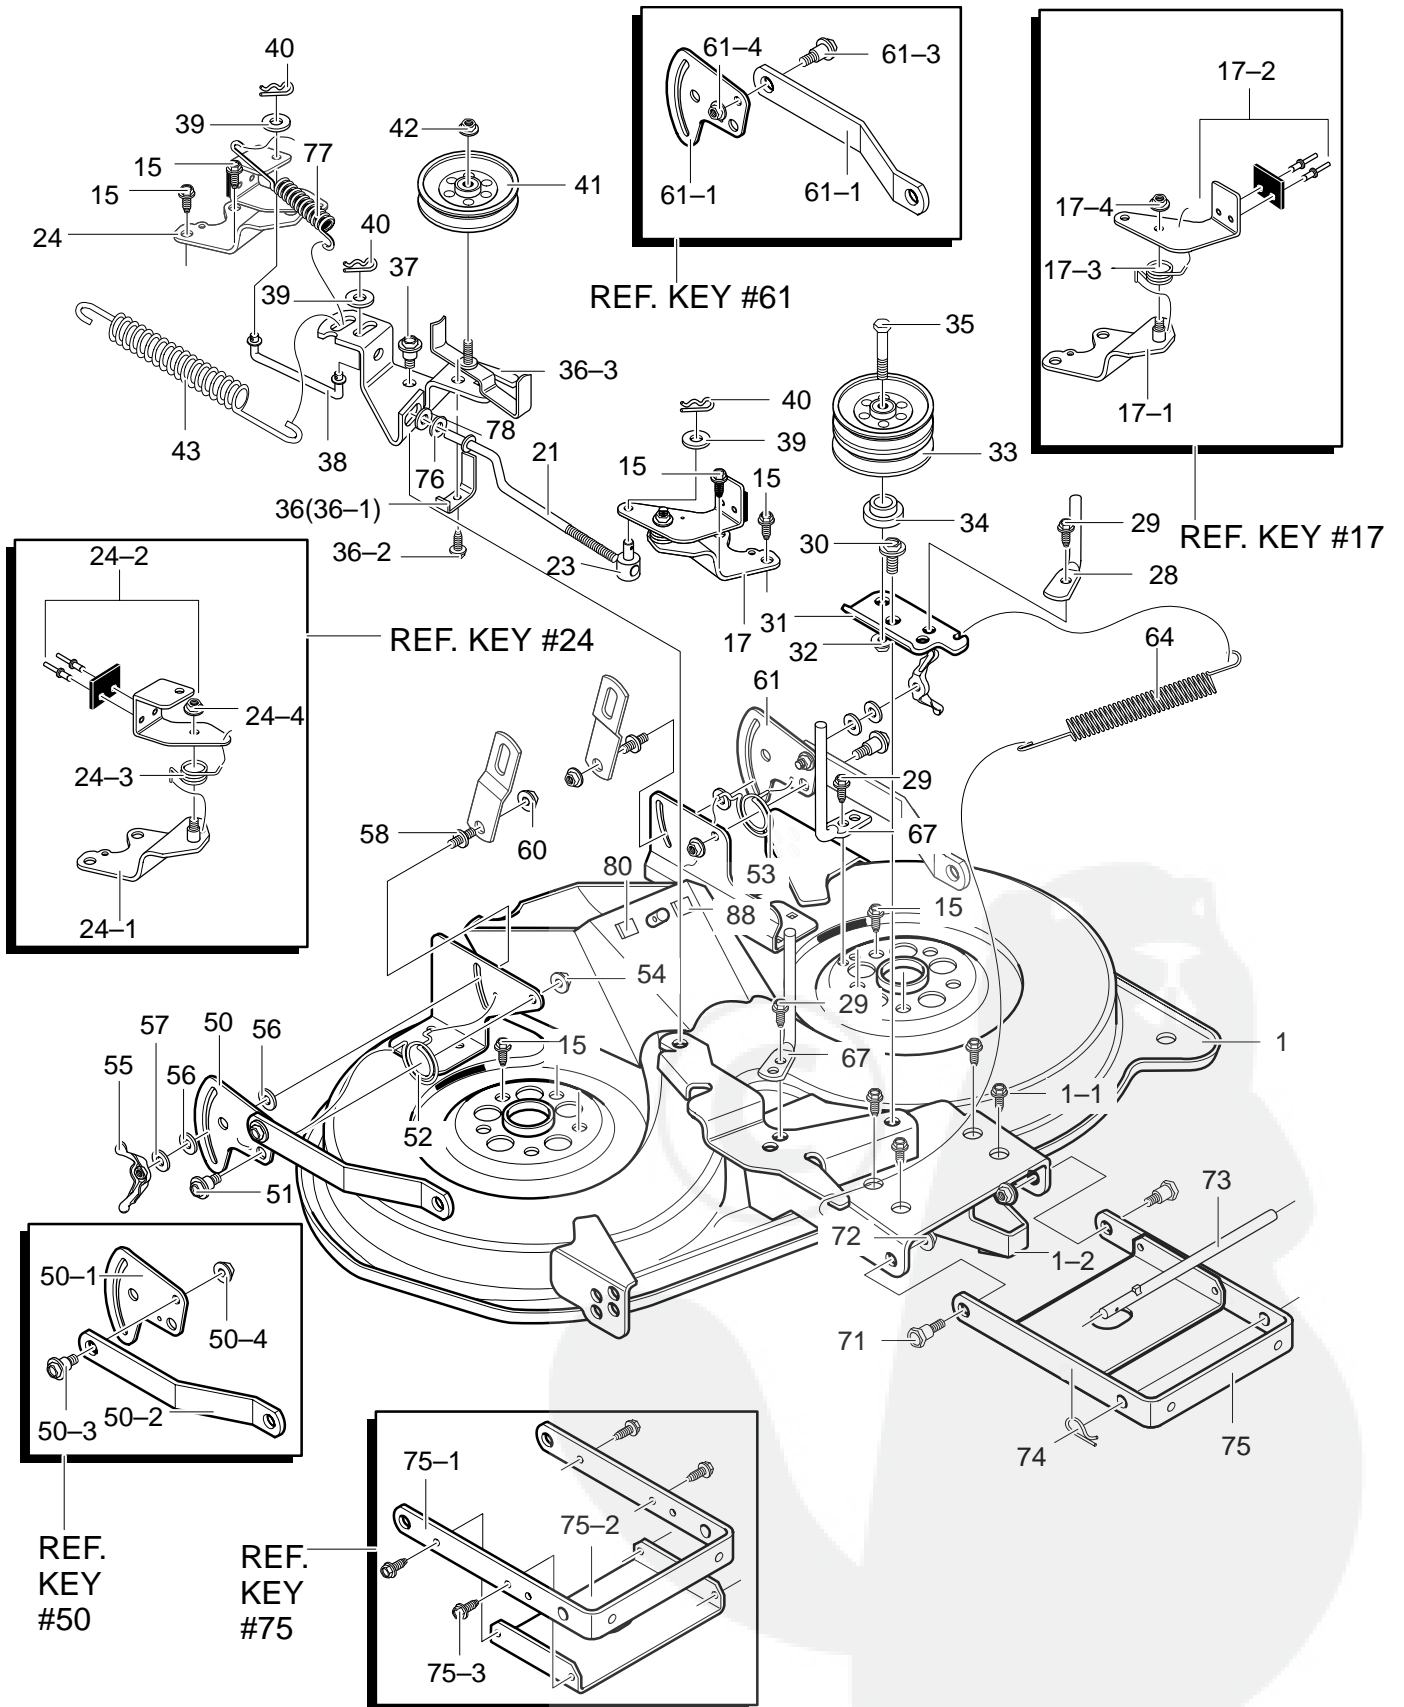

MODEL 40370x50C

REPAIR PARTS DECK ASSEMBLY

344276C

MODEL 40370x50C

REPAIR PARTS DECK ASSEMBLY

Key No.	Description	Part No.	Key No.	Description	Part No.
1	Housing, 40" Deck	690109-821	50	Assy, Plate,Rear Sus Bkt RH	690158-821
1-1	Screw , 5/1-618X.75	710079	50-1	Plate-Suspension	94128
1-2	Bracket, Center Strip	690031	50-2	Suspension Bracket Rear	94055
17	Brake Arm Assembly LH	94665-821	50-3	Bolt, Shoulder	710095
17-1	Brake Support Assembly LH	94293	50-4	Nut, 3/8-16	710140
17-2	Brake Arm	94291	51	Bolt, Shoulder	711611
17-3	Spring, Torsion	710110	52	Spring, Torsion RH	710112
17-4	Nut, 5/16-18	710205	53	Spring, Torsion LH	710113
21	Link, Brake LH	690021	54	Nut, 3/8-16	711622
23	Nut, Adjusting	711591	55	Wingnut, 5/16-18	711600
24	Brake Arm Assembly RH	94664-821	56	Pad, Friction	94137
24-1	Brake Support RH	94294	57	Washer	711628
24-2	Brake Arm RH	94292	58	Pin, Hanger	711595
24-3	Spring, Torsion	710077	60	Nut, 3/8-16	711622
24-4	Nut, 5/16-18	710205	61	Assy., Plate Rear Sus Brkt., LH	690159-821
28	Belt Guide	711912	61-1	Plate-Suspension	94128
29	Screw, 5/16-18x.50	780055	61-2	Suspension Bracket, Rear	94055
30	Bolt, Shoulder	711613	61-3	Bolt, Shoulder	710095
31	Arm, Double Idler	94261-821	61-4	Nut, 3/8-16	710140
32	Nut, 3/8-16	711622	64	Spring, Extension	710233
33	Pulley, Idler Double Vee	94279	67	Belt Guide	690030
34	Spacer	94269	71	Shoulder Bolt	711611
35	Screw, 3/8-16x3.00	711915	72	Nut, 3/8-16	711622
36	Idler Arm Assembly	94973-821	73	Rod, Hanger	95295
36-1	Spring,-Belt Guide	94312	74	Hair Pin	711676
36-2	Screw, 1/4-20x.50	710264	75	Assembly, Bracket & Stiffener	690058-821
36-3	Idler Arm	94298	75-1	Bracket, Front Suspension	94058
37	Bolt, Shoulder	711613	75-2	Stiffener	95057
38	Link, Brake RH	690023	75-3	Screw, 5/16-18x.75	710079
39	Washer, Flat	712480	76	Flatwasher	583409
40	Hair Pin	711682	77	Spring, Extension	710658
41	Pulley, Idler	690024	78	Washer, Flat	712480
42	Nut, 3/8-16	711622	80	Pad, Adhesive	318197
43	Spring, Extension	710234