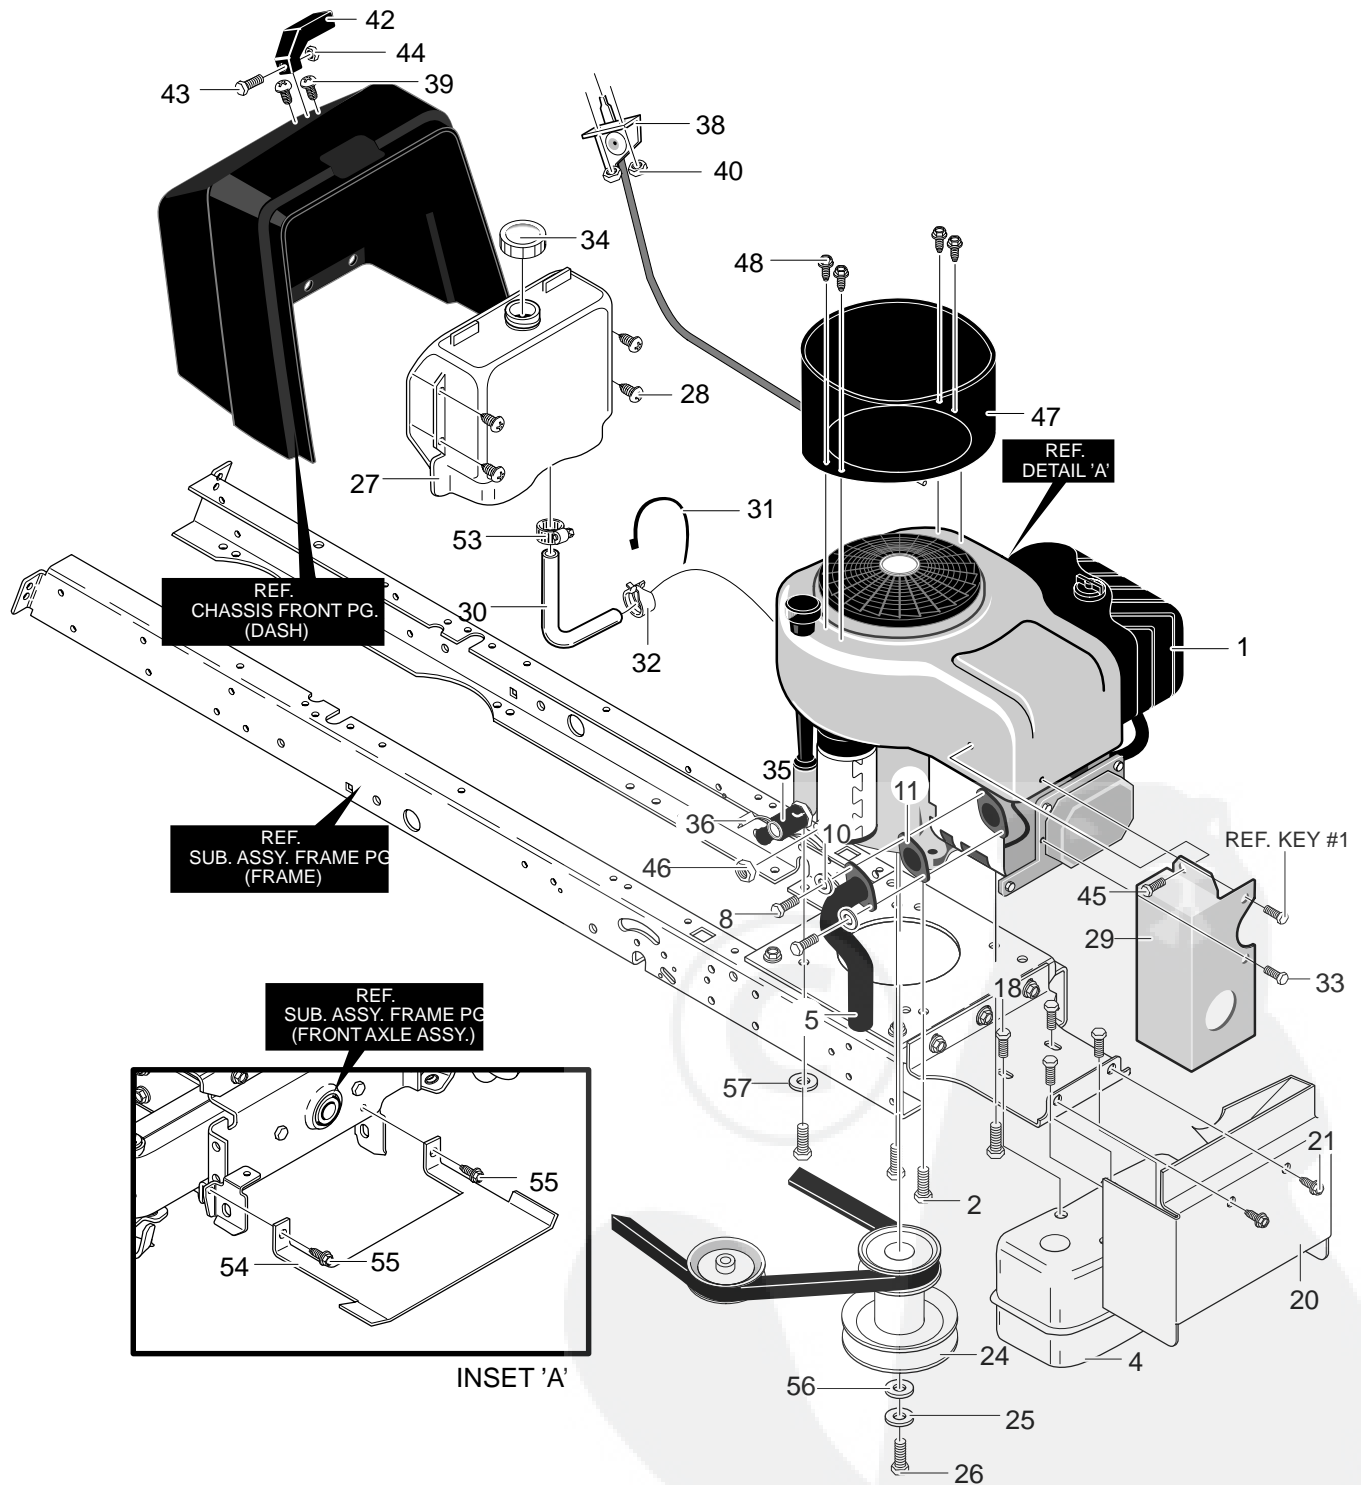

MODEL 40370x50C

REPAIR PARTS MOWER SUSPENSION ASSEMBLY

Key No.	Description	Part No.	Key No.	Description	Part No.
1	Assembly, Lift Arm	95233-821	25	Grip	94505
2	Screw, 1/2-13x1.50	711917	26	PTO Handle	690126
3	Nut, 1/2-13 Lock	711918	27	Paddle, Switch	95284
4	Bracket, Lift Link	94262-821	28	Screw, Thread Form	711621
5	Washer, Flat	711617	29	Bracket, PTO	94018-821
6	Hair Pin	711676	30	Screw, 5/16-18x.50	780055
9	Hair Pin	711676	31	Lever, PTO	95283
10	Spring, Extension	710235	32	Bolt, Shoulder 3/8-16	711613
15	Link-Lift Handle	711981	33	Hair Pin	711659
16	Washer, Flat	711617	34	Washer, Flat	711615
17	Hair Pin	711676	35	Link PTO	95282
18	Handle, Lift	690532	36	Nut, 3/8-16	711622
19	Torsion Spring	710111	37	Screw 5/16-18x.75	711606
20	Hair Pin	711676	38	Torsion Spring	710141
21	Grip, Lift	94506	40	Spacer	94309
24	Washer, Flat	711616	41	Spacer, Sleeve	56150