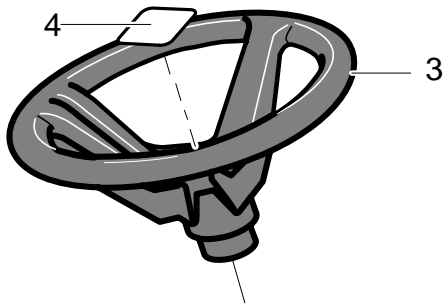

MODEL 40370x50C

REPAIR PARTS DECK ASSEMBLY

MODEL 40370x50C

REPAIR PARTS DECK ASSEMBLY

Key No.	Description	Part No.	Key No.	Description	Part No.
2	Assembly, Jackshaft Housing	94305	12	Washer, Bellville	710118
2-1	Housing, Jackshaft	94282	13	Flatwasher	710117
2-2	Bearing, Lower Jackshaft	92282	14	Nut, 9/16-18	711910
2-3	Bearing, Upper Jackshaft	92281	15	Screw, 3/8-16x1.00	711911
2-4	Spacer	90904	16	Pulley Cover	94288-821
3	Pulley, Deck	690020	44	Belt, V 46.5LG	710231
4	Jackshaft	91922	45	Belt, Deck	690071
5	Flatwasher	17x165	46	Gauge Wheel	92683
6	Spacer	91903	47	Shoulder Bolt	711746
8	Nut, 9/16-18	711910	48	Flatwasher	711615
9	Adapter, Deck	94207	49	Nut, 3/8-16	711622
10	Blade, LH	690499	66	Circle Pin	711764
11	Blade, RH	690500	79	Rod, Belt Guide	95280

MODEL 40370x50C

REPAIR PARTS ELECTRICAL ASSEMBLY

Key No.	Description	Part No.	Key No.	Description	Part No.
1	Wire Harness	95378	14	Screw 1/4x.50	711619
2	Indicator Harness	690611	15	Nut, 1/4-20	711632
3	Rear Harness	95381	16	Ground Wire	95420
4	Wire Harness for Headlights	94103	17	Screw, 1/4x.50	711619
5	Bulb, Headlamp	52572	18	Seat Switch	94159
6	Cable Tie	57444	19	Battery 6 Plate	92693
7	Wire Clip, Adhesive	55939	20	Bolt, 1/4-20x.63	711680
8	Switch, Ignition	94762	21	Wing Nut	711636
10	Assy, Switch Double Pole Delta	690106	22	Battery Boot	335417
10-1	Switch, Double	320082	25	Flatwasher	711666
10-2	Boot, Switch	690074	27	Tape Switch	95330
10-3	Switch Cap	690075	28	Buzzer, For Bag Full	95391
11	Bulb, Indicator	57769	29	Wire, Lead Solenoid to Starter	711579
12	Switch, Limit	94136		15 Amp Fuse	302031
13	Solenoid	94613			