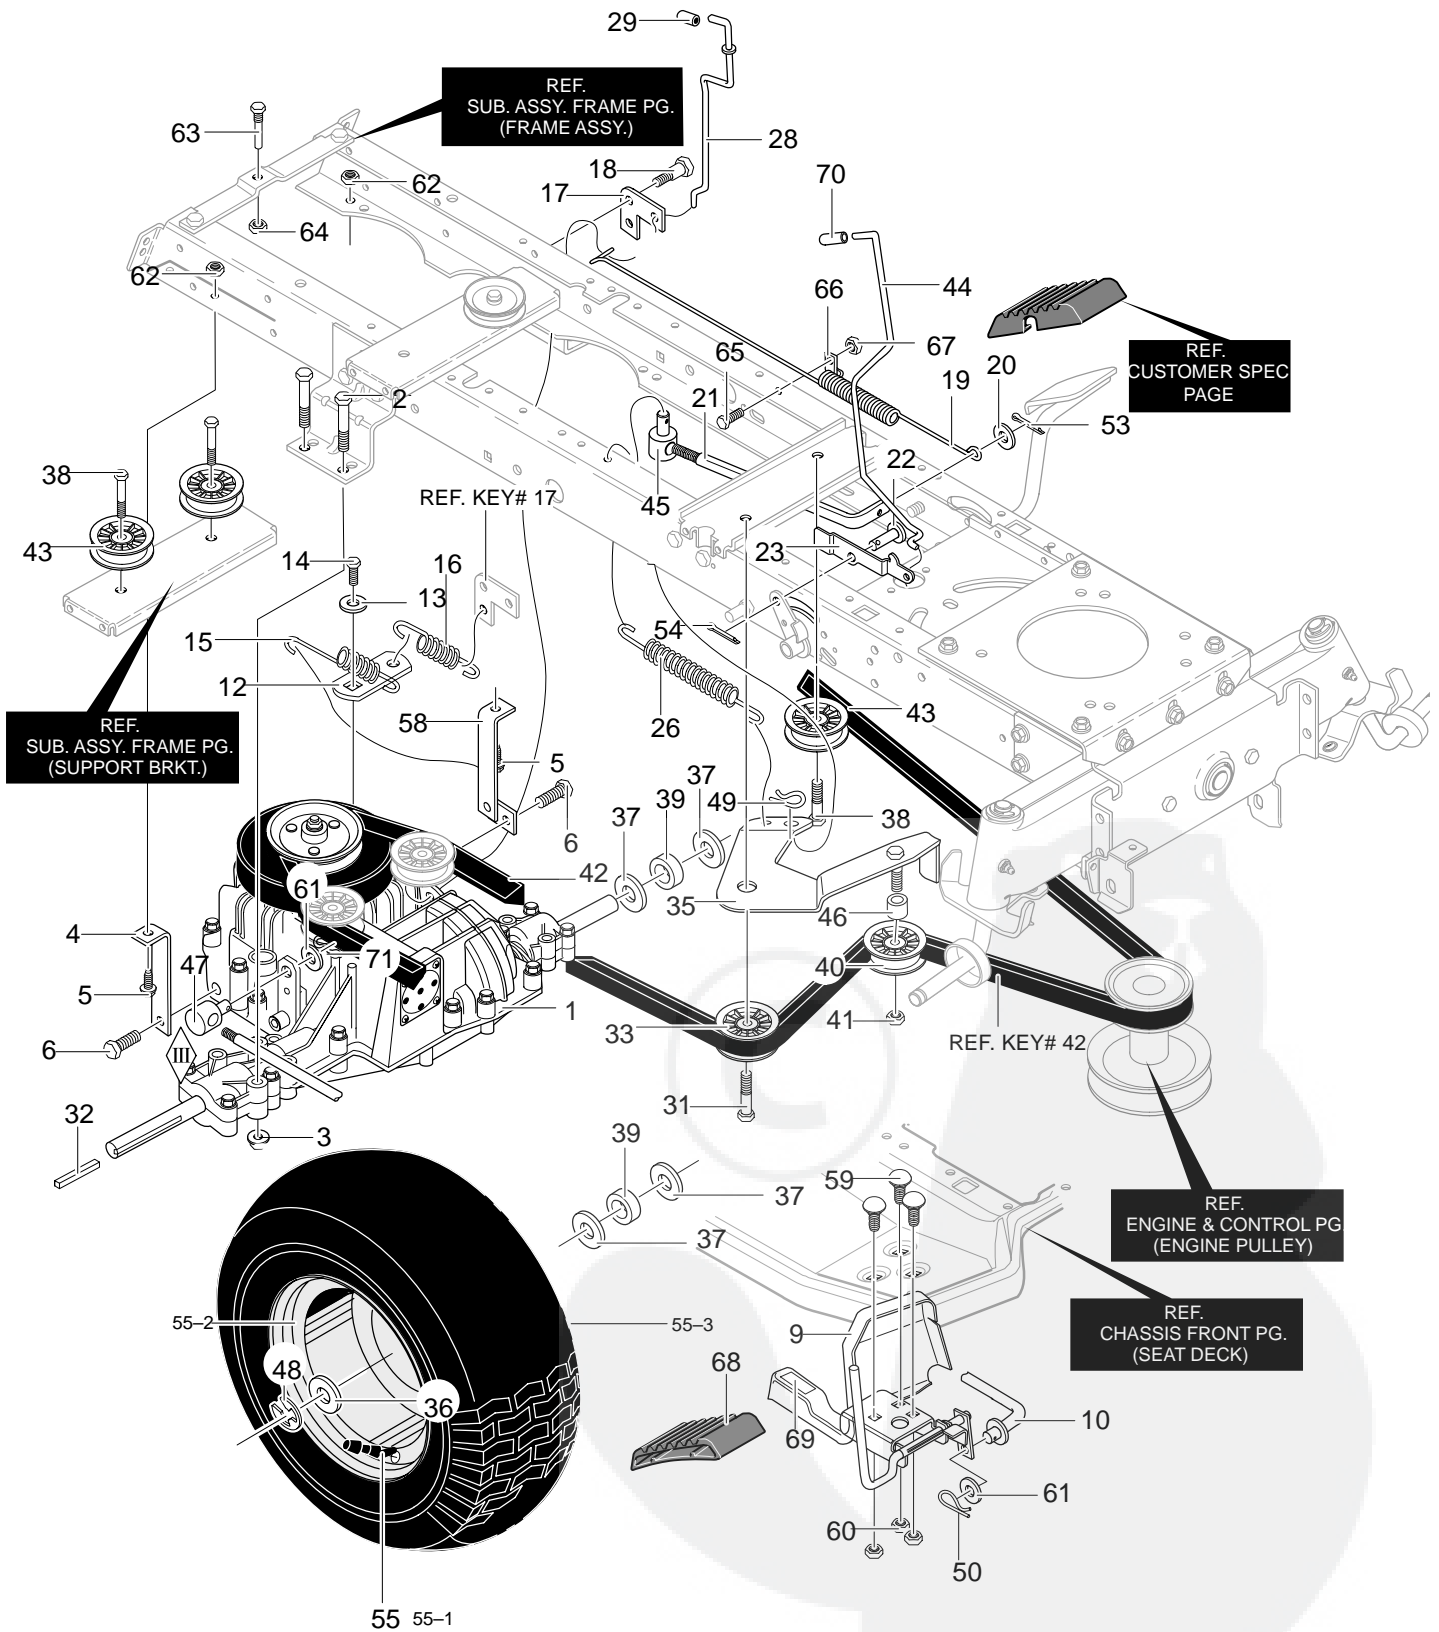

MODEL 40370x50C

REPAIR PARTS MOTION DRIVE

MODEL 40370x50C

REPAIR PARTS MOTION DRIVE

Key No.	Description	Part No.	Key No.	Description	Part No.
1	Transaxle, VST205	*	41	Nut, 3/8-16	711920
2	Screw, 5/16-18X2.50	711669	42	Belt, V 4L 112.75	94609
3	Nut, 5/16-18	711634	43	Pulley, Idler	1001065
4	Bracket, Stabilizer Hydro	94224-821	44	Park Brake Rod	690046
5	Screw, 5/16-18x1.00	711893	45	Nut, 5/16-18 Adjusting	711898
6	Screw, 5/16-18x.75	710268	46	Spacer	690369
9	Pedal Assy. Hydro	690134-821	47	Adjust Nut 1/2-13	711594
10	Rod, Foot Control	690018	48	E-Ring	710103
12	Bracket, Shift	323212	49	Pin, Hair	711659
13	Washer, Transaxle	711895	50	Pin, Hair	711676
14	Screw, 1/4-28x.750	710345	53	Pin, Cotter	71081
15	Spring, Transaxle Disconnect	94622	54	Pin, Cotter	71081
16	Spring	326780	55	Tire & Rim	692511
17	Bracket, Disconnect Lever	94621-821	55-1	Valve Stem	338512
18	Bolt, HSH 5/16-18	711896	55-2	Rim	338524
19	Spring, Brake	95424	55-3	Tire	338525
20	Washer, Flat	711921	58	Bracket, Stabilizer Assy.	94225-821
21	Rod, Clutch	690016	59	Bolt, 5/16-18x.75 Carr.	711688
22	Pin, Clevis	711903	60	Nut, 5/16-18 Hexwdfllk Whiz	710026
23	Latch, Park Brake	95290	61	Flatwasher	711894
26	Spring, Tension	711522	62	Nut, 1/4-20	710026
28	Rod, Disconnect	690015	63	Screw Guide	711745
29	Grip, Hydro Disconnect	690032	64	Nut, 5/16-18 Hexwdfllk	710026
31	Screw, 3/8-16x1.25	711905	65	Screw, 1/4-20x.50	313686
32	Key, Square	52928	66	Retainer, Wire	711742
33	Pulley, Idler	1001065	67	Nut, 1/4-20 Wdfllwhiz-lk	780285
35	Assy, Idler Arm Traction	94238-821	68	Pad, Speed Control Pedal	94516
36	Washer, Flat	711758	69	Pad, Toe Sandpaper	93249
37	Washer, Flat	711904	70	Cap, Dump Valve Rod	335980
38	Screw, 3/8-16x1.25	711905	71	Hair Pin	711682
39	Spacer	95274		Hubcap	94618
40	Pulley, Idler	690409			

* Contact your nearest transaxle dealer for parts and service.

For information on Replacement Parts see the Central Parts Distributor in your area.