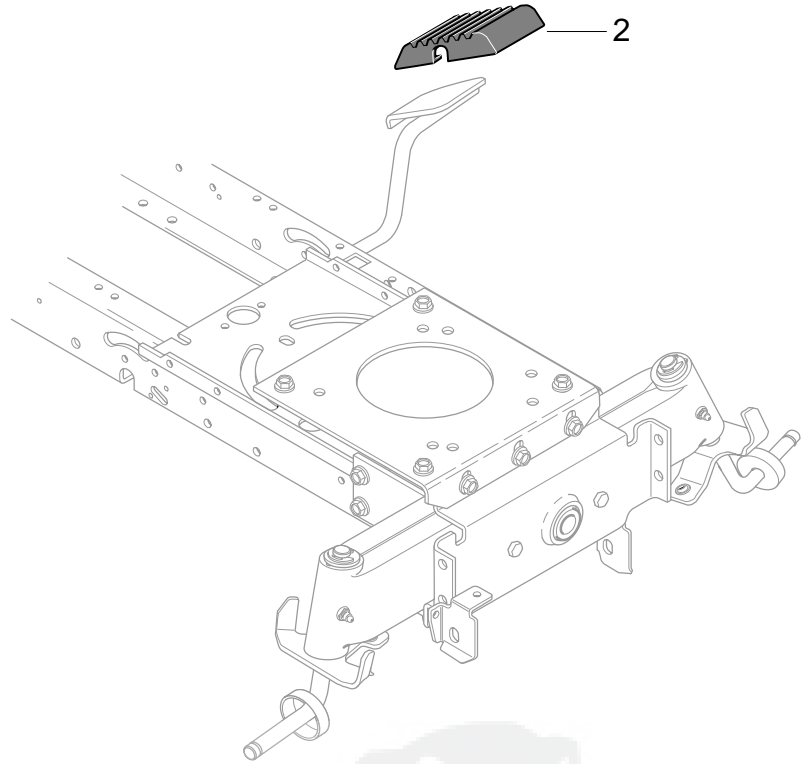

Key No.	Description	Part No.
1	Ignition Key	327350
2	Cover, Pedal Brake/Clutch	94630
3	Steering Wheel	95184
4	Insert, 4-Spoke	711325
5	Footrest Pad RH	95438
6	Footrest Pad LH	95437
7	Ratchet Faastener	311087
8	Seat	95444
9	Shoulder Bolt 5/16-18	711654