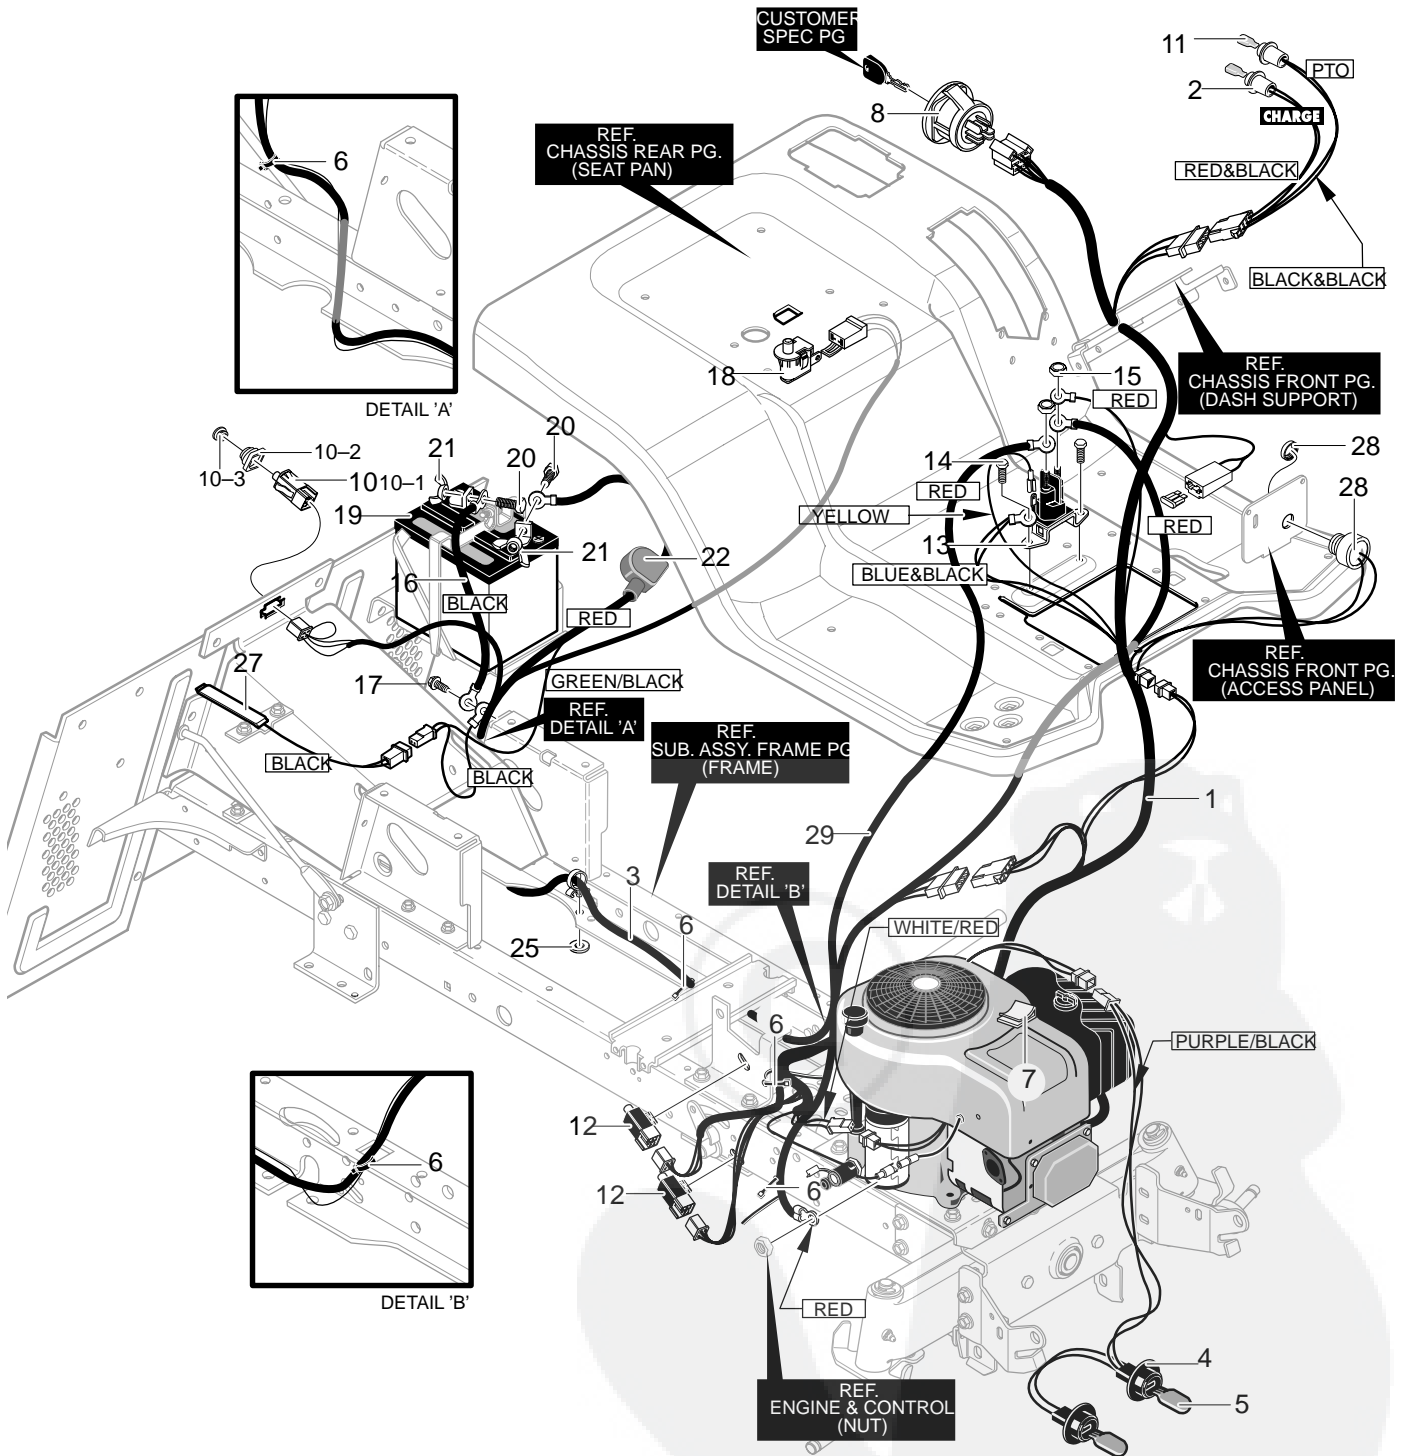

MODEL 40370x50C

REPAIR PARTS ENGINE AND CONTROL ASSEMBLY

Key No.	Description	Part No.	Key No.	Description	Part No.
1	17HP (See Engine Manual)	Engine	33	Screw, 1/4–20x.50	711592
—	Clip, Speed	94951	34	Gas Cap, 2.0 Throat	690615
2	Screw, 3/8–16x1.25	710199	35	Oil Drain Valve Assembly	325547
4	Muffler, Single Cyclinder	94654	36	Cap, Oil Drain Valve	327422
5	Exhaust Tube	94657	38	Throttle Control	95370
8	Screw, 5/16–18x.75	313676	39	Screw, 10–24x.63	711755
10	Washer, Hvsptlk	313679	40	Nut, #10–24	711754
11	Gasket, Muffler	91309	42	Knob, Throttle Control	94931
18	Screw, 1/4–20x.63	711642	43	Screw, #8–32	711750
20	Heat Shield, Lower	95439–821	44	Nut, #8–32	711748
21	Screw, 5/16–18x.75	711606	45	Screw, 10–16x.50 Drilltite	711593
24	Stack Pulley	690456	46	Nut, 1/4–20	711601
25	Washer, Regsptlk	120383	47	Plenum	690059
26	Screw, 7/16–20	1X169	48	Screw	711593
27	Tank, Fuel 2 Gal.	314991	53	Clamp, Hose Screw Type	47345
28	Screw, #12x.50	711741	54	Shield, Anti-Dehydration	95192–821
29	Heat Shield Side	333772–821	55	Screw, 5/16–18x.75	711606
30	Gas line 12 Inches	42258	56	Washer, Flat	710247
31	Cable Tie	57444	57	Washer, Exlk	711668
32	Clamp, Fuel Clamp	336890			

MODEL 40370x50C

REPAIR PARTS DECK ASSEMBLY

MODEL 40370x50C

REPAIR PARTS DECK ASSEMBLY

Key No.	Description	Part No.	Key No.	Description	Part No.
2	Assembly, Jackshaft Housing	94305	12	Washer, Bellville	710118
2-1	Housing, Jackshaft	94282	13	Flatwasher	710117
2-2	Bearing, Lower Jackshaft	92282	14	Nut, 9/16-18	711910
2-3	Bearing, Upper Jackshaft	92281	15	Screw, 3/8-16x1.00	711911
2-4	Spacer	90904	16	Pulley Cover	94288-821
3	Pulley, Deck	690020	44	Belt, V 46.5LG	710231
4	Jackshaft	91922	45	Belt, Deck	690071
5	Flatwasher	17x165	46	Gauge Wheel	92683
6	Spacer	91903	47	Shoulder Bolt	711746
8	Nut, 9/16-18	711910	48	Flatwasher	711615
9	Adapter, Deck	94207	49	Nut, 3/8-16	711622
10	Blade, LH	690499	66	Circle Pin	711764
11	Blade, RH	690500	79	Rod, Belt Guide	95280