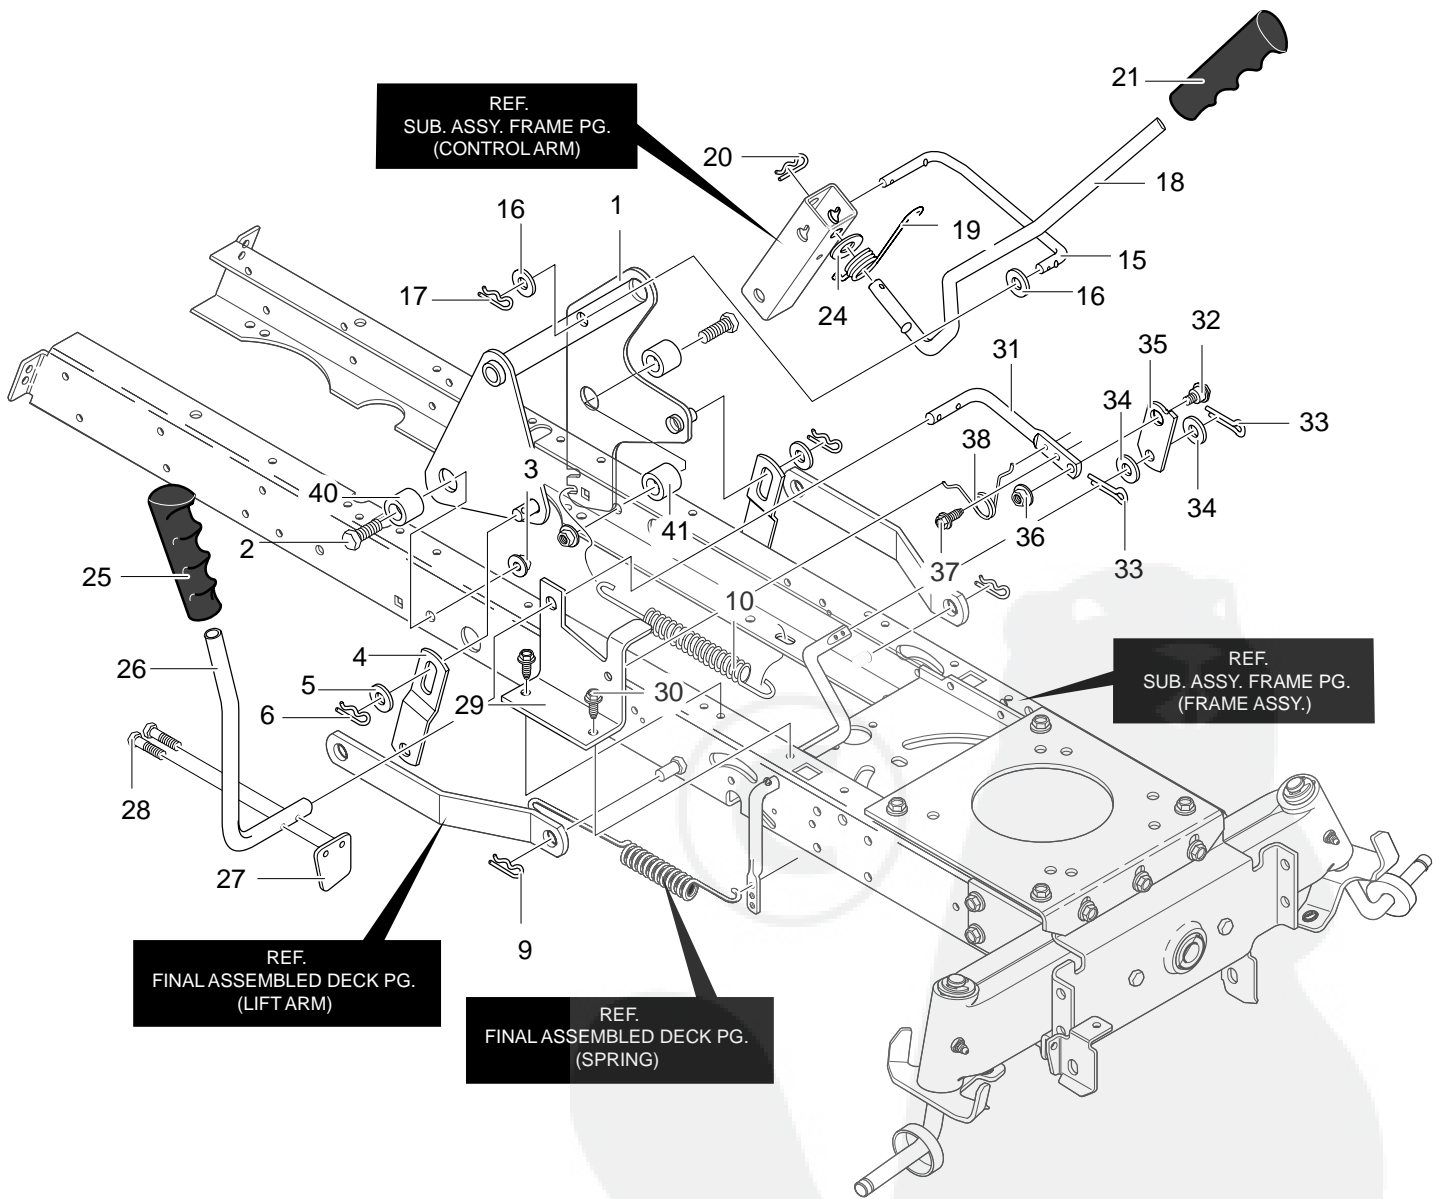

MODEL 40370x50C

REPAIR PARTS MOWER SUSPENSION ASSEMBLY

Key No.	Description	Part No.	Key No.	Description	Part No.
1	Assembly, Lift Arm	95233-821	25	Grip	94505
2	Screw, 1/2-13x1.50	711917	26	PTO Handle	690126
3	Nut, 1/2-13 Lock	711918	27	Paddle, Switch	95284
4	Bracket, Lift Link	94262-821	28	Screw, Thread Form	711621
5	Washer, Flat	711617	29	Bracket, PTO	94018-821
6	Hair Pin	711676	30	Screw, 5/16-18x.50	780055
9	Hair Pin	711676	31	Lever, PTO	95283
10	Spring, Extension	710235	32	Bolt, Shoulder 3/8-16	711613
15	Link-Lift Handle	711981	33	Hair Pin	711659
16	Washer, Flat	711617	34	Washer, Flat	711615
17	Hair Pin	711676	35	Link PTO	95282
18	Handle, Lift	690532	36	Nut, 3/8-16	711622
19	Torsion Spring	710111	37	Screw 5/16-18x.75	711606
20	Hair Pin	711676	38	Torsion Spring	710141
21	Grip, Lift	94506	40	Spacer	94309
24	Washer, Flat	711616	41	Spacer, Sleeve	56150