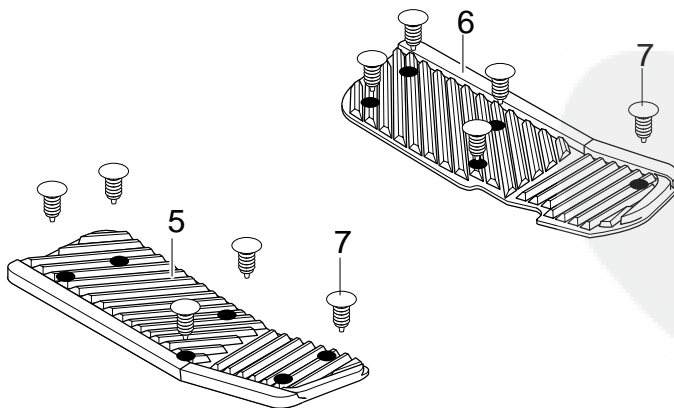

MODEL 40370x50C

REPAIR PARTS DECK ASSEMBLY

MODEL 40370x50C

REPAIR PARTS DECK ASSEMBLY

Key No.	Description	Part No.	Key No.	Description	Part No.
2	Assembly, Jackshaft Housing	94305	12	Washer, Bellville	710118
2-1	Housing, Jackshaft	94282	13	Flatwasher	710117
2-2	Bearing, Lower Jackshaft	92282	14	Nut, 9/16-18	711910
2-3	Bearing, Upper Jackshaft	92281	15	Screw, 3/8-16x1.00	711911
2-4	Spacer	90904	16	Pulley Cover	94288-821
3	Pulley, Deck	690020	44	Belt, V 46.5LG	710231
4	Jackshaft	91922	45	Belt, Deck	690071
5	Flatwasher	17x165	46	Gauge Wheel	92683
6	Spacer	91903	47	Shoulder Bolt	711746
8	Nut, 9/16-18	711910	48	Flatwasher	711615
9	Adapter, Deck	94207	49	Nut, 3/8-16	711622
10	Blade, LH	690499	66	Circle Pin	711764
11	Blade, RH	690500	79	Rod, Belt Guide	95280

MODEL 40370x50C

REPAIR PARTS ELECTRICAL ASSEMBLY

Key No.	Description	Part No.	Key No.	Description	Part No.
1	Wire Harness	95378	14	Screw 1/4x.50	711619
2	Indicator Harness	690611	15	Nut, 1/4-20	711632
3	Rear Harness	95381	16	Ground Wire	95420
4	Wire Harness for Headlights	94103	17	Screw, 1/4x.50	711619
5	Bulb, Headlamp	52572	18	Seat Switch	94159
6	Cable Tie	57444	19	Battery 6 Plate	92693
7	Wire Clip, Adhesive	55939	20	Bolt, 1/4-20x.63	711680
8	Switch, Ignition	94762	21	Wing Nut	711636
10	Assy, Switch Double Pole Delta	690106	22	Battery Boot	335417
10-1	Switch, Double	320082	25	Flatwasher	711666
10-2	Boot, Switch	690074	27	Tape Switch	95330
10-3	Switch Cap	690075	28	Buzzer, For Bag Full	95391
11	Bulb, Indicator	57769	29	Wire, Lead Solenoid to Starter	711579
12	Switch, Limit	94136		15 Amp Fuse	302031
13	Solenoid	94613			