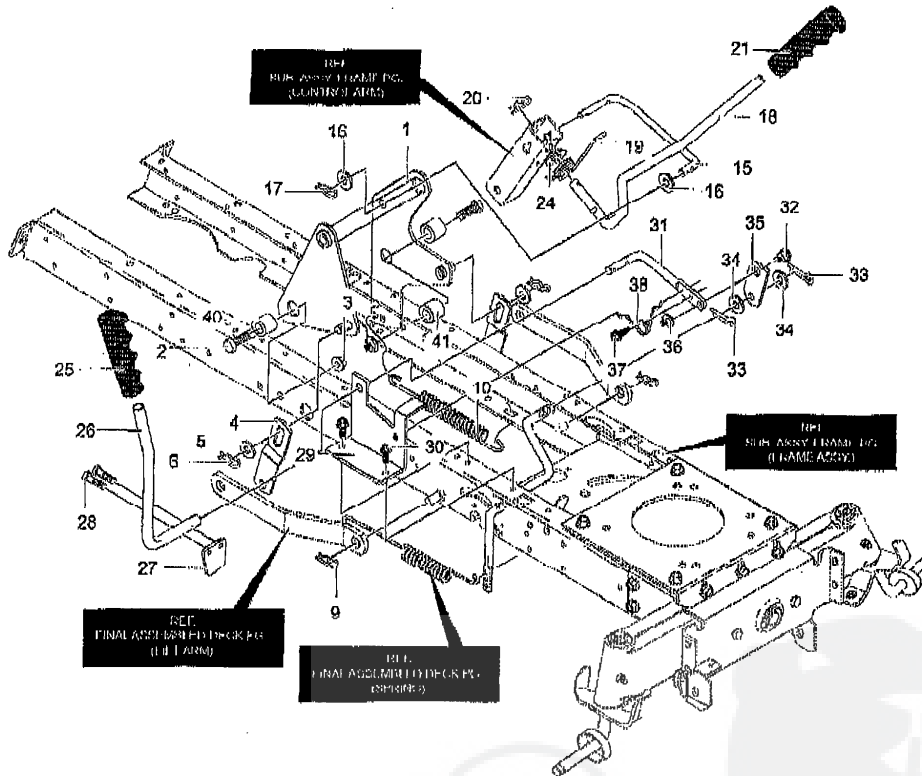

MODEL 40370x73A

**REPAIR PARTS
MOWER SUSPENSION ASSEMBLY**

MODEL 40370x73A

**REPAIR PARTS
MOWER SUSPENSION ASSEMBLY**

Key No.	Description	Part No.	Key No.	Description	Part No.
1	Assembly, Lift Arm	95233-853	25	Grip	94496
2	Screw, 1/2-13x1.50	711817	26	PTO Handle	690050
3	Nut, 1/2-13 Lock	711918	27	Paddle, Switch	95284
4	Bracket, Lift Link	94262-853	28	Screw, Thread Form	711621
5	Washer, Flat	711617	29	Bracket, PTO	94018-853
6	Hair Pin	711676	30	Screw, 5/16-18x.50	780055
9	Hair Pin	711676	31	Lever, PTO	95283
10	Spring, Extension	710235	32	Bolt, Shoulder 3/8-16	711613
15	Link-Lift Handle	711981	33	Hair Pin	711039
16	Washer, Flat	711617	34	Washer, Flat	711615
17	Hair Pin	711676	35	Link PTO	95282
18	Handle, Lift	690532	36	Nut, 3/8-16	711622
19	Torsion Spring	186x40	37	Screw 5/16-18x.75	711606
20	Hair Pin	711676	38	Torsion Spring	710141
21	Grip, Lift	94497	40	Spacer	94309
24	Washer, Flat	711616	41	Spacer, Sleeve	56150