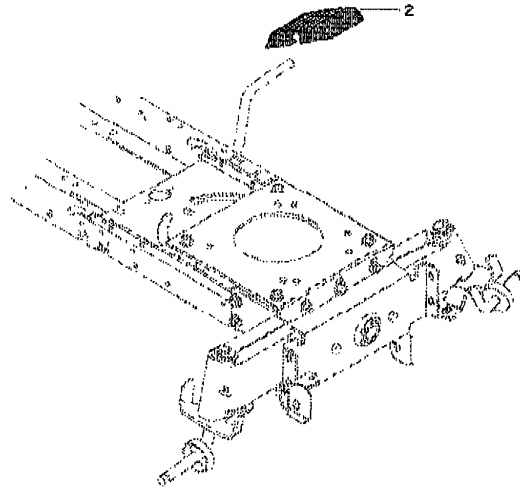

MODEL 40370x73A

**REPAIR PARTS
CUSTOMER SPEC**

F 020710J

56

345014

MODEL 40370x73A

**REPAIR PARTS
CUSTOMER SPEC**

Key No.	Description	Part No.
1	Ignition Key	327360
2	Cover, Pedal Brake/Clutch	95220
3	Steering Wheel	95185
4	Insert, Steering Wheel	711328
5	Footrest Pad RH	95409
6	Footrest Pad LH	95408
7	Ratchet Fastener	309235
8	Seat	95415
9	Shoulder Bolt 5/16-18	711854

F-020718/1

57