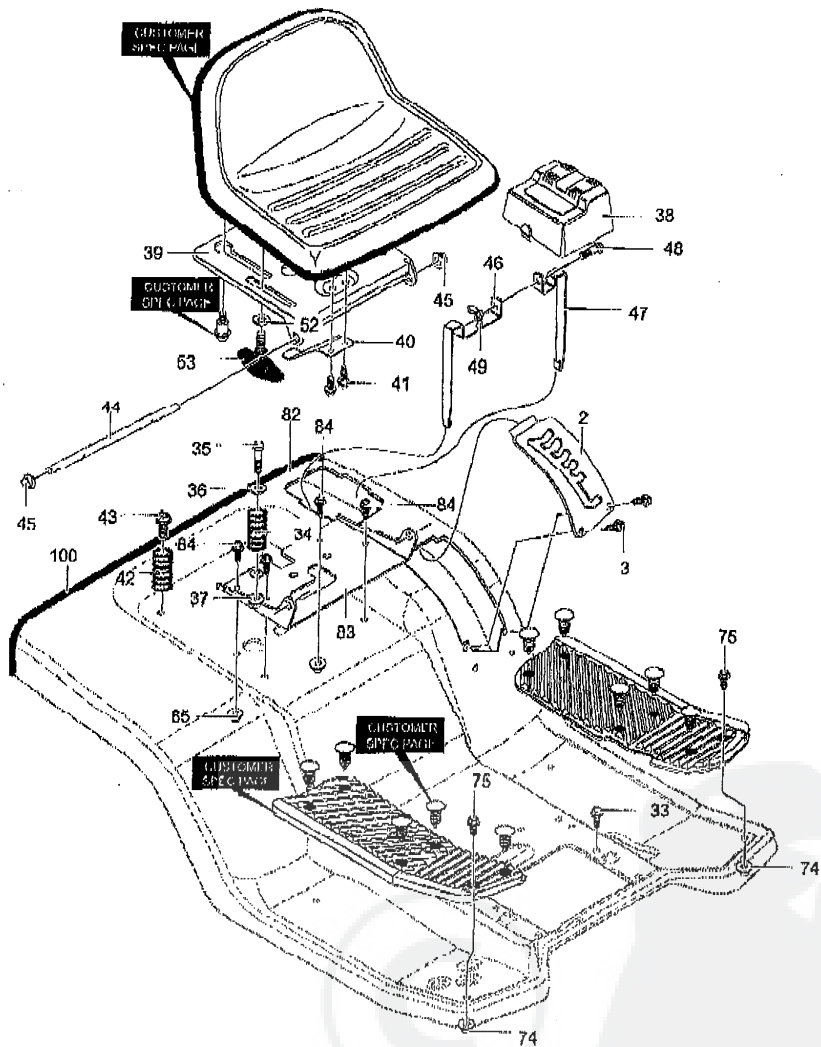

MODEL 40370x73A

**REPAIR PARTS
REAR CHASSIS ASSEMBLY**

344862A

MODEL 40370x73A

REPAIR PARTS GRASS BAGGER ASSEMBLY

Key No.	Description	Part No.	Key No.	Description	Part No.
54	Asm. Weld Upper Frame	690044-853	69	Top Collector Assembly	94908-860
55	Spring, Torsion RH	690003	70	Handle, Dump Collector	690019
56	Spring, Torsion LH	690004	71	Handle, Reba Collector	690508-853
57	Bracket, Spring Collector	95339-853	72	Reba Collector Bag	95369
58	Screw, 1/4-20x.50	313686	73	Rubber Grip	94854
59	Nut, 1/4-20	73826	86	Washer	712129
60	Brace, Frame Collector	94850-853	87	Washer	711921
61	Screw, 1/4-20x.62	711909	88	Nut, 1/4-20 Tinnerman	578107
62	Nut, 1/4-20	711632	89	Screw, 1/4-20x.63	711674
63	Weld Asm. Support Collector	95343-853	97	Brace, Bagger	690010-853
64	Screw, 1/4-20x1.50	711653	101	Screw, 1/4-20x1.50	712088
66	Weld Asm. Front Frame Collect	95349-853	102	Nut, 1/4-20	711632
67	Screw, 1/4 20x.62	711909	103	Screw, #12x.50	711741
68	Nut, 1/4-20	711632	104	Screw, #12x.50	711741