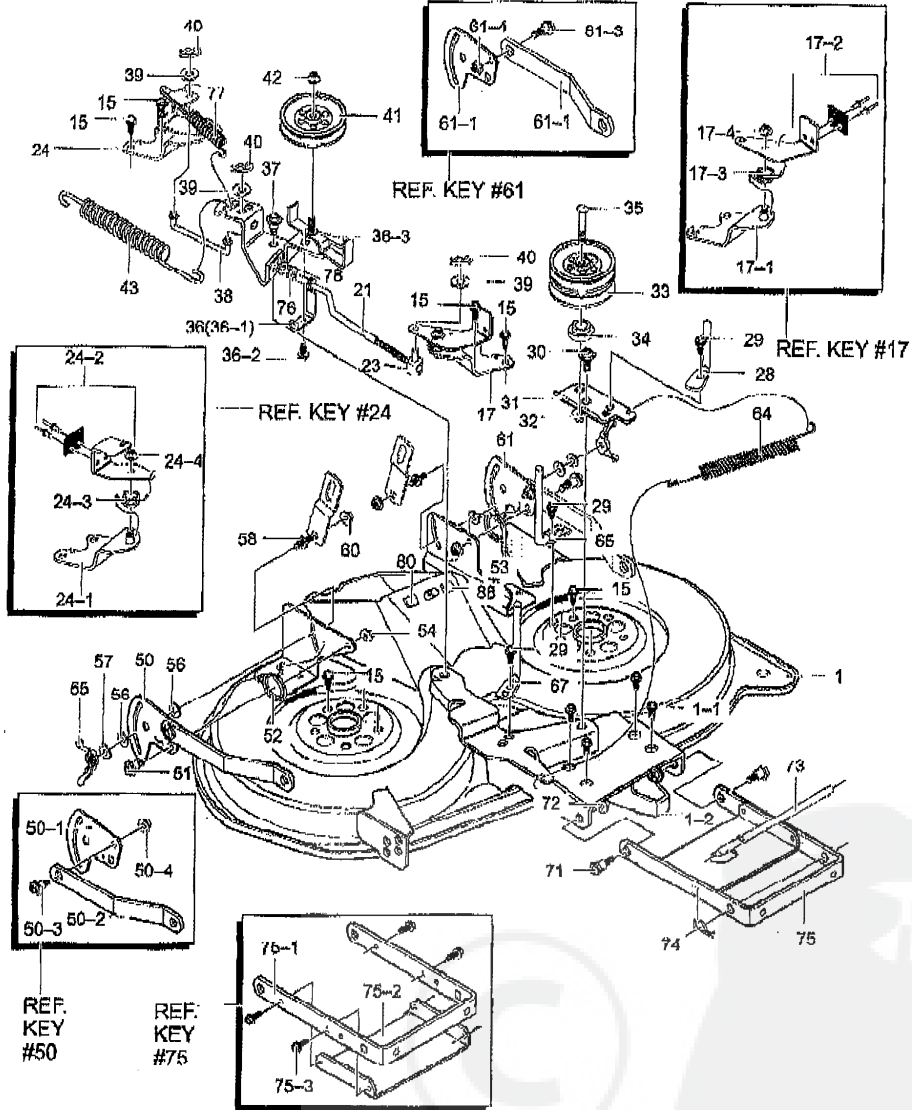

MODEL 40370x73A

REPAIR PARTS DECK ASSEMBLY

MODEL 40370x73A

**REPAIR PARTS
DECK ASSEMBLY**

Key No.	Description	Part No.	Key No.	Description	Part No.
1	Housing, 40" Deck	690109-821	50-1	Plate-Suspension	94128
17	Brake Arm Assembly LH	94685-821	50-2	Suspension Bracket Rear	94065
17-1	Brake Support Assembly LH	94293	50-3	Bolt, Shoulder	710095
17-2	Brake Arm	94291	50-4	Nut, 3/8-16	710140
17-3	Spring, Torsion	710110	51	Bolt, Shoulder	711611
17-4	Nut, 5/16-18	710205	52	Spring, Torsion RH	710112
21	Link, Brake LH	690021	53	Spring, Torsion LH	710113
23	Nut, Adjusting	711591	54	Nut, 3/8-16	711622
24	Brake Arm Assembly RH	94684-821	55	Wingnut, 5/16-18	711600
24-1	Brake Support RH	94294	56	Pad, Friction	94137
24-2	Brake Arm RH	94292	57	Washer	711628
24-3	Spring, Torsion	710077	58	Pin, Hanger	711595
24-4	Nut, 5/16-18	710205	60	Nut, 3/8-16	711622
28	Belt Guide	711912	61	Assy., Plate Rear Sus Brkt., LH	690159-821
29	Screw, 5/16-18x.50	780055	61-1	Plate-Suspension	94128
30	Bolt, Shoulder	711613	61-2	Suspension Bracket, Rear	94065
31	Arm, Double Idler	94261-821	61-3	Bolt, Shoulder	710095
32	Nut, 3/8-16	711622	61-4	Nut, 3/8-16	710140
33	Pulley, Idler Double Vee	94279	64	Spring, Extension	710233
34	Spacer	94209	65	Belt Guide	711913
35	Screw, 3/8-16x3.00	711915	67	Belt Guide	690030
36	Idler Arm Assembly	94973-821	71	Shoulder Bolt	711611
36-1	Spring, -Belt Guide	94312	72	Nut, 3/8-16	711622
36-2	Screw, 1/4-20x.50	710264	73	Rod, Hanger	95295
36-3	Idler Arm	94298	74	Hair Pin	711676
37	Bolt, Shoulder	711613	75	Assembly, Bracket & Stiffener	690058-821
38	Link, Brake RH	690023	75-1	Bracket, Front Suspension	94058
39	Washer, Flat	712480	75-2	Stiffener	95057
40	Hair Pin	711662	75-3	Screw, 5/16-18x.75	710079
41	Pulley, Idler	690024	76	Flatwasher	583409
42	Nut, 3/8-16	711622	77	Spring, Extension	710658
43	Spring, Extension	710234	78	Washer, Flat	712480
50	Assy, Plate, Rear Sus Brkt RH	690158-821	80	Pad, Adhesive	318197