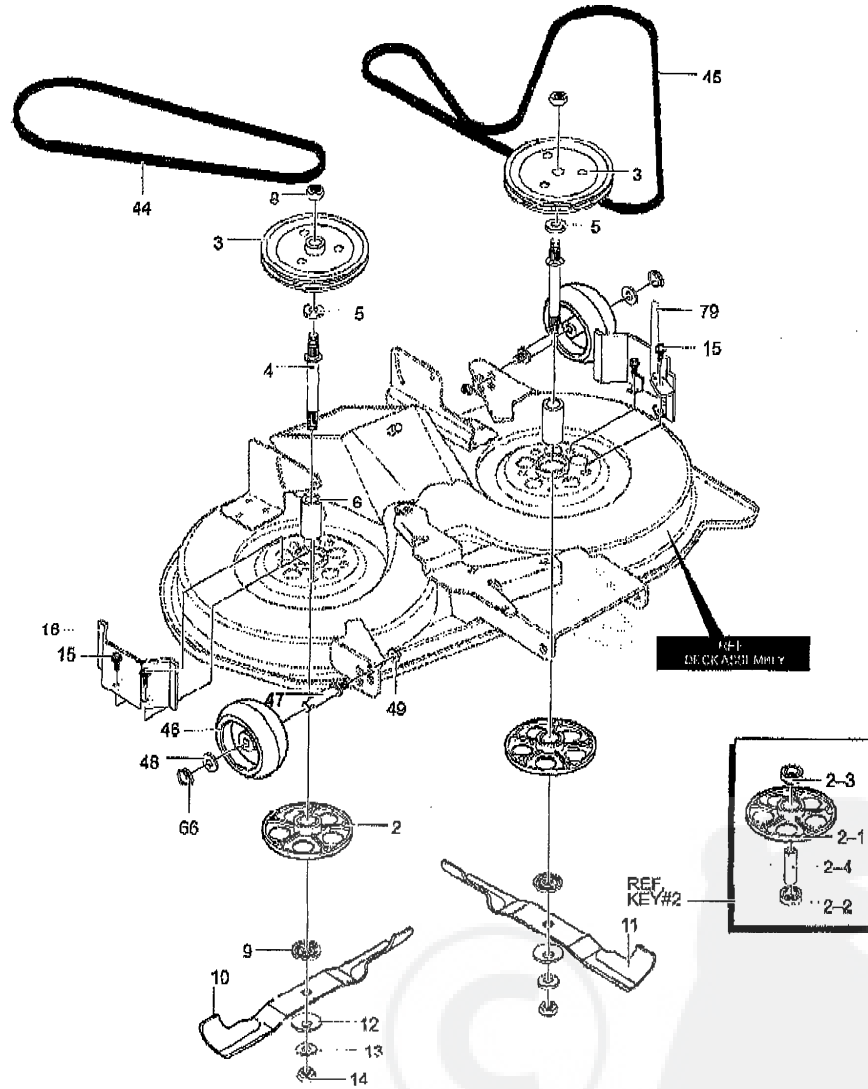

MODEL 40370x73A

**REPAIR PARTS
DECK ASSEMBLY**

MODEL 40370x73A

**REPAIR PARTS
DECK ASSEMBLY**

Key No.	Description	Part No.	Key No.	Description	Part No.
2	Assembly, Jackshaft Housing	94305	12	Washer, Bellville	710118
2-1	Housing, Jackshaft	94282	13	Flatwasher	710117
2-2	Bearing, Lower Jackshaft	92282	14	Nut, 9/16-18	711910
2-3	Bearing, Upper Jackshaft	92281	15	Screw, 3/8-16x1.00	711911
2-4	Spacer	90904	16	Pulley Cover	94288-821
3	Pulley, Deck	690020	44	Belt, V 48.5LG	710231
4	Jackshaft	91922	45	Belt, Deck	690071
5	Flatwasher	710117	46	Gauge Wheel	92883
6	Spacer	91903	47	Shoulder Bolt	711746
8	Nut, 9/16-18	711910	48	Flatwasher	711616
9	Adapter, Deck	94207	49	Nut, 3/8-16	711622
10	Blade, LH	690499	66	Circle Pin	711764
11	Blade, RH	690500	79	Rod, Belt Guide	95260