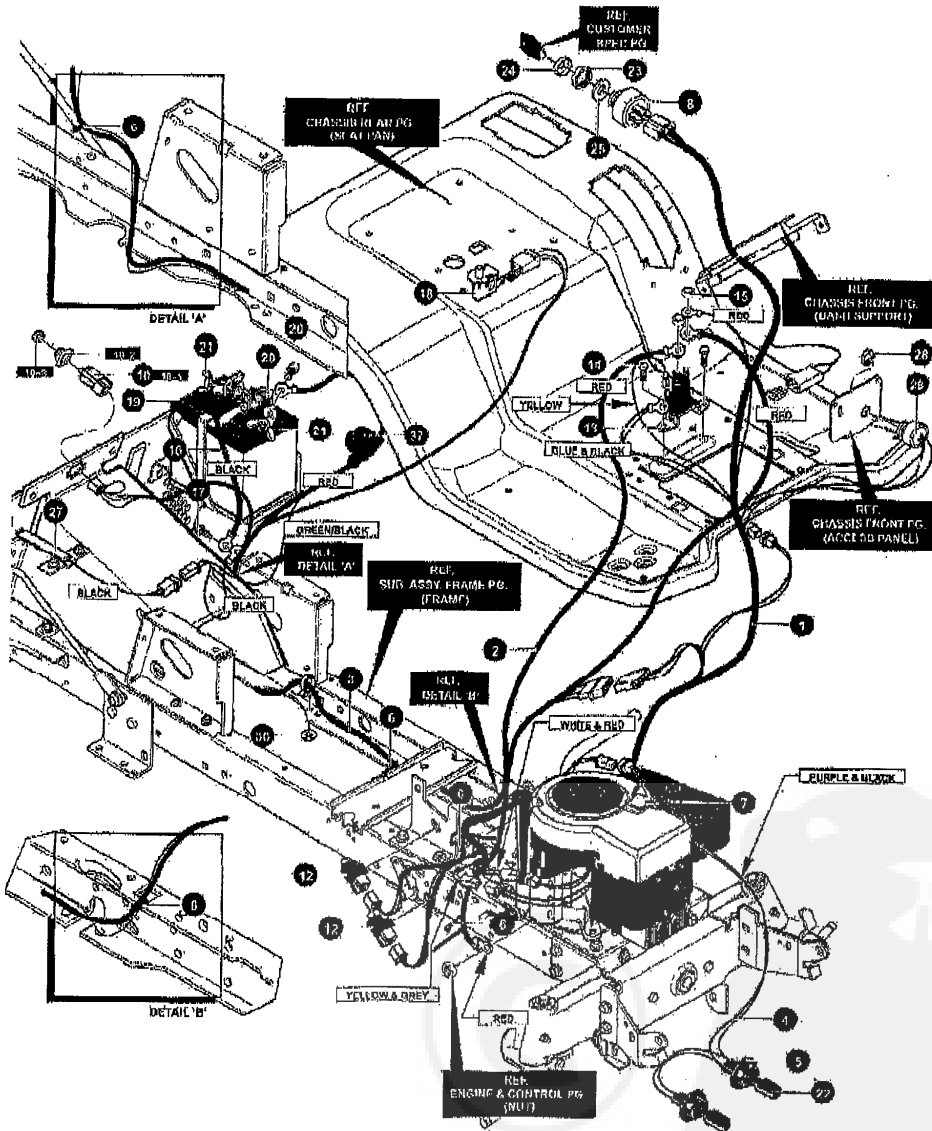

MODEL 40370x73A

REPAIR PARTS ELECTRICAL ASSEMBLY

MODEL 40370x73A

REPAIR PARTS ELECTRICAL ASSEMBLY

Key No.	Description	Part No.	Key No.	Description	Part No.
1	Wire Harness	95380	16	Ground Wire	95420
2	Wire, Lead Solenoid	711579	17	Screw	711760
3	Rear Harness	96381	18	Foot Switch	94169
4	Wire Harness for Headlights	340513	19	Battery 5 Plate	92693
5	Socket, Lamp	92372	20	Bolt, 1/4-20x.63	711680
6	Cable Tie	57444	21	Wing Nut	711636
7	Wire Clip, Adhesive	55939	22	Bulb, Light	90084
8	Switch, Ignition	94878	23	Nut	327352
10	Assy, Switch Double Pole Delta	890106	24	Boot, Ignition Switch	300194
10-1	Switch, Double	320082	25	Washer	313683
10-2	Boot, Switch	690074	26	Ammeter	93158
10-3	Switch Cap	690075	27	Tape Switch	95330
12	Switch, Limit	94136	37	Boot, Battery	890604
13	Solenoid	94613	38	Washer	711666
14	Screw 1/4x.60	711619	—	15 Amp Fuse	302031
15	Nut, 1/4-20	711632