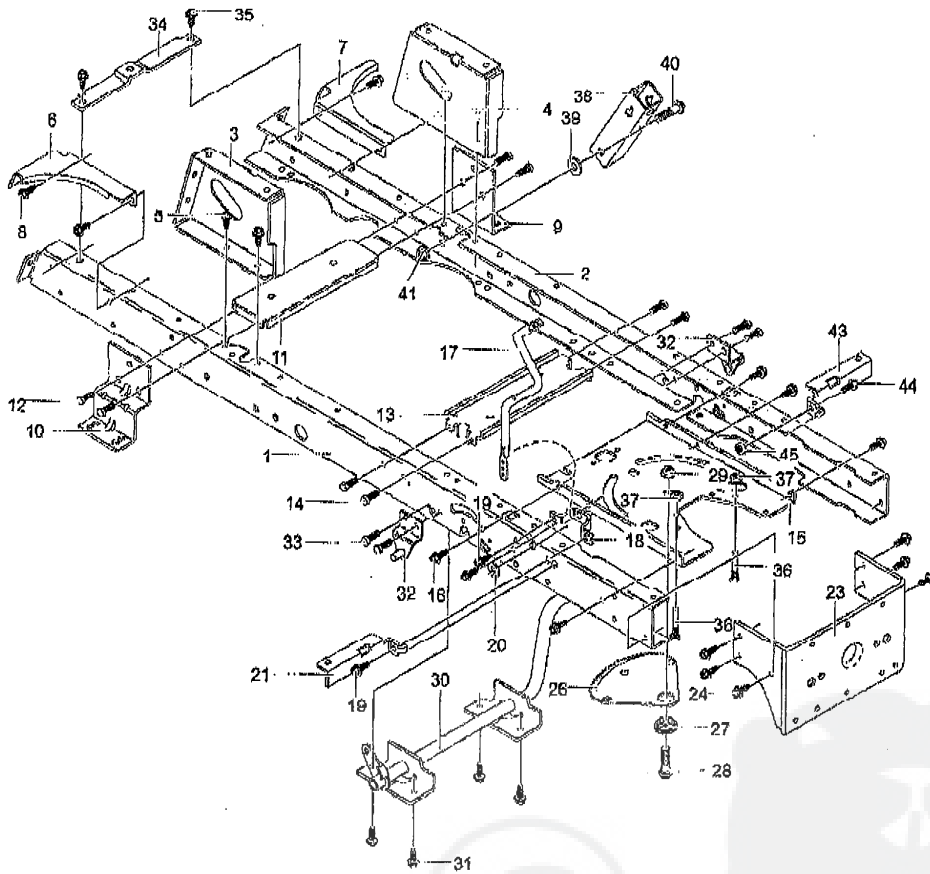

MODEL 40370x73A

**REPAIR PARTS
FRAME ASSEMBLY**

F-020719J

38

343674A

MODEL 40370x73A

REPAIR PARTS FRAME ASSEMBLY

Key No.	Description	Part No.	Key No.	Description	Part No.
1	Frame, Rail RH	94584	23	Bracket, Hanger Rear	94013
2	Frame, Rail LH	94565	24	Screw, .312-18x.75	26X249
3	Support, Seat RH	94634	26	Gear, Sector	94121
4	Support, Seat LH	94633	27	Bearing, Sector Gear	94123
5	Screw, .312-18x.75	26X249	28	Screw, 5/16-18x1.00	001X84
6	Brace, BackPlate RH	94561	29	Nut, .31-18	15X116
7	Brace, BackPlate LH	94562	30	Clutch/Brake Pedal	94241
8	Screw, 5.312-18x.75	26X249	31	Screw, .312-18x.75	26X249
9	Bracket, Transaxle	94008	32	Bracket, Suspension Asm.	94285
10	Bracket, T/A RH-VST LH-MS	94234	33	Screw, .312-18x.75	26X249
11	Asm., Idler Mount Rear	94236	34	Brace, Rail	94566
12	Screw, .312-18x.75	26X249	35	Screw, .312-18x.75	26X249
13	Assy., Idler Mount, Front	94237	36	Zinc Screw Guide	93349
14	Screw, .312-18x.75	26X249	37	Nut, 5/16-18	015X79
15	Plate, Steering	690551	38	Bracket, Pivot	94015
16	Screw, .312-18x.75	26X249	39	Washer, Flat	845
17	Crank, PTO	690394	40	Bolt, Shoulder 3/8-16	009X53
18	Bracket, Bell Crank	94005	41	Nut, 3/8-16	015X84
19	Screw, .312-18x.75	26X249	43	Bracket, Seat Deck LH	690036
20	Washer, Flat	120395	44	Screw, .312-18x.75	26X249
21	Bracket, Seat Deck RH	690036	45	Nut, 5/16-18	015X79