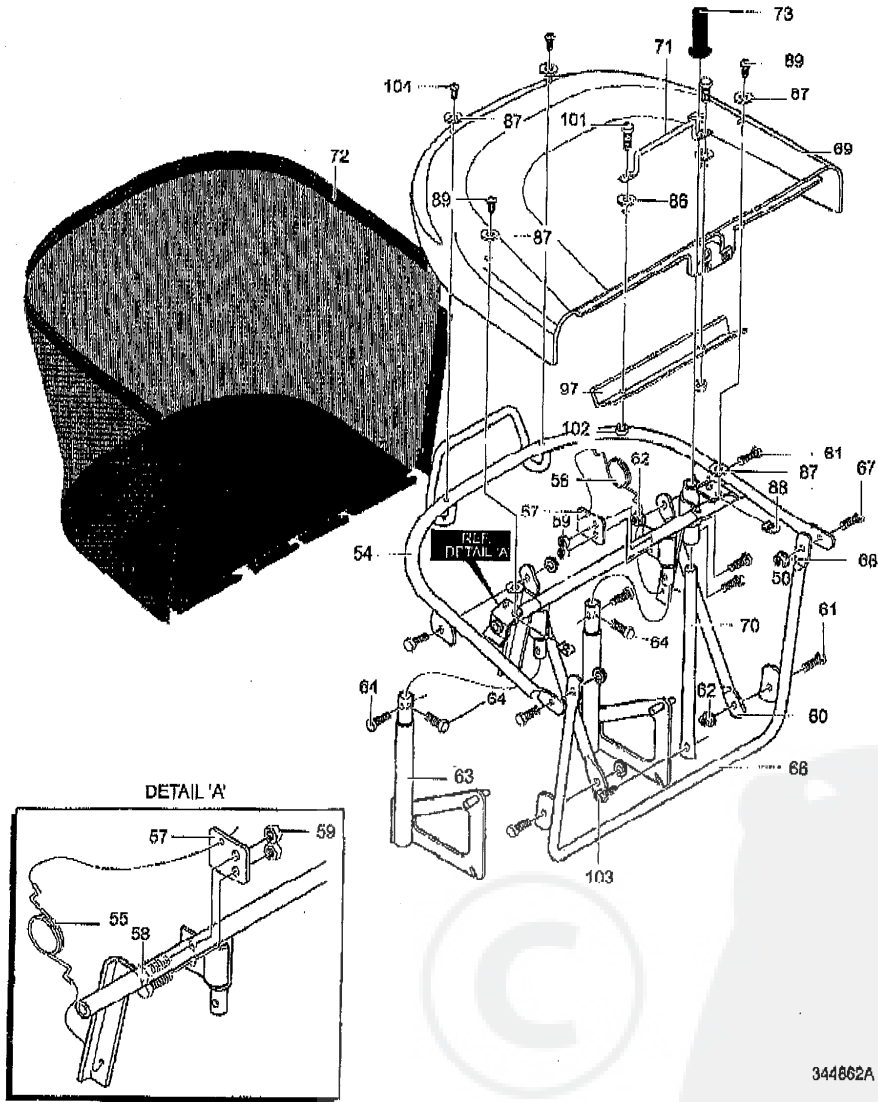

MODEL 40370x73A

**REPAIR PARTS
GRASS BAGGER ASSEMBLY**

F-020716J

36

344862A