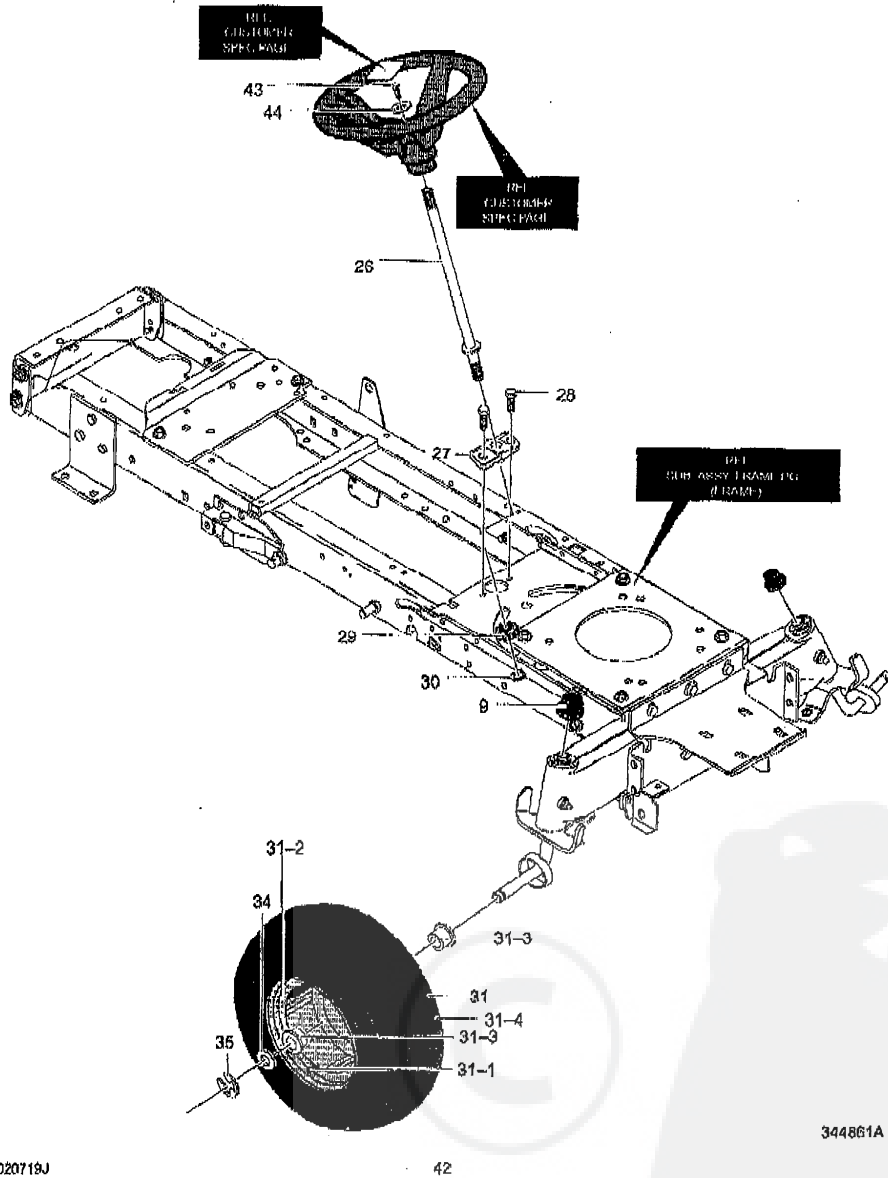

MODEL 40370x73A

**REPAIR PARTS
STEERING**

F-020719J

344861A

MODEL 40370x73A

**REPAIR PARTS
STEERING**

Key No.	Description	Part No.
9	Hub Cap	94818
26	Shaft, Steering	94520
27	Bearing-Lower	94124
28	Screw, 6/16-18x.75	711606
29	Gear, Pinion	94122
30	Retaining Ring	710102
31	Tire & Rim	692641
31-1	Valve Stem	338512
31-2	Rim	338517
31-3	Bearing	338513
31-4	Tire	338514
34	Flatwasher	711758
35	E-Ring	0011x3
43	Screw, 1/4-20x.75	711719
44	Flatwasher	711863
—	Hub Cap	94818