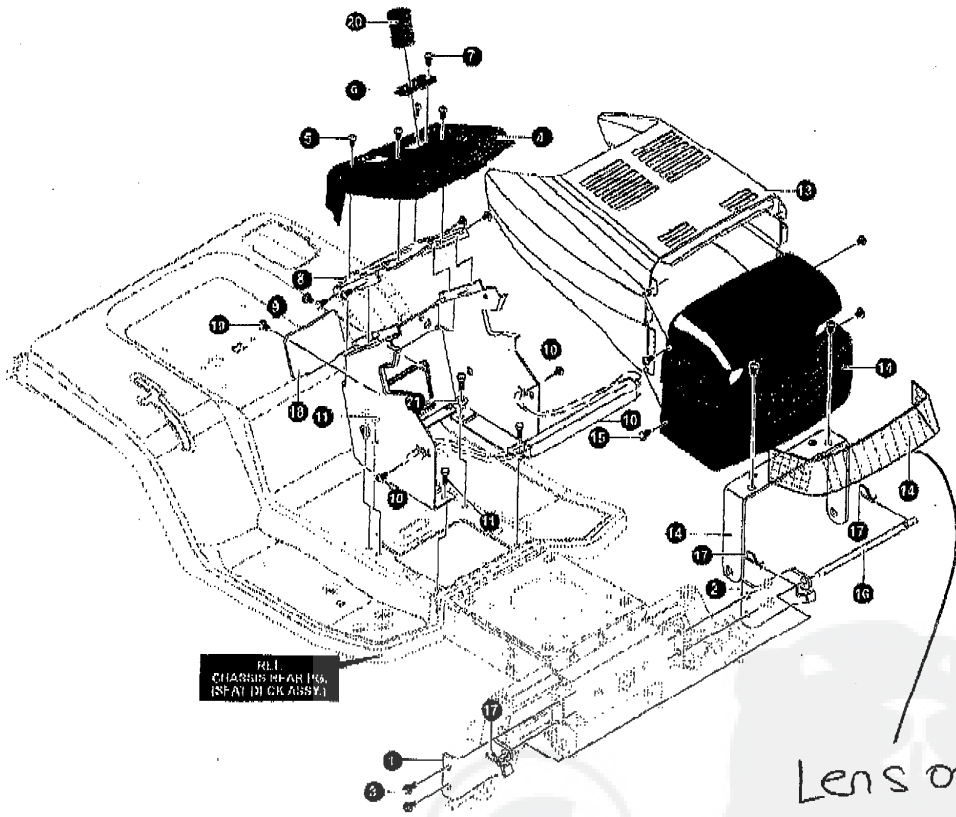

MODEL 40370x73A

**REPAIR PARTS
CHASSIS & HOOD ASSEMBLY**

[Handwritten scribble]

*Lens only
mu93139*

MODEL 40370x73A

K

**REPAIR PARTS
CHASSIS & HOOD ASSEMBLY**

Key No.	Description	Part No.	Key No.	Description	Part No.
1	Bracket, Right Grille	690543-853	13	Hood	94971-819
2	Bracket, Left Grille	690544-853	14	Assembly, Grille	93149 X 5306
3	Screw, 5/16-18x0.75	711606	15	Screw	711679
4	Dash	94243 94243-653	16	Rod, Hood Pivot	690599
5	Screw, 1/4-14x.75	711762	17	Pin, Hair	711676
6	Screw, 10-24x0.5	94219	18	Panel, Access	95366-819
7	Screw, 1/4-14x0.5	710197	19	Screw, 10-24x0.5	711629
8	Plate, Dash	94221-819	20	Bellows, Steering Post	92059
9	Screw, 10-24x0.5	711629	21	Washer	712063
10	Assembly, Console	690603-819	—	Instruction Book & Parts List	F-020718J
11	Screw, 5/16-18x0.75	711606