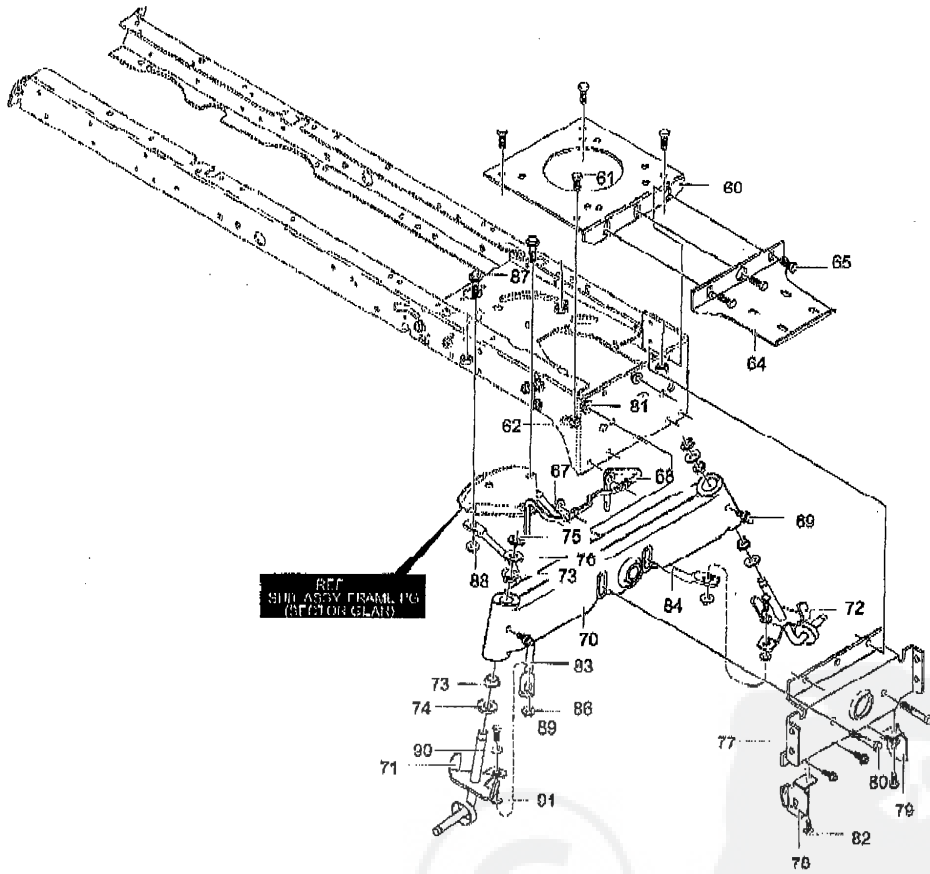

MODEL 40370x73A

**REPAIR PARTS
FRAME ASSEMBLY**

F-020719J

40

343574A

MODEL 40370x73A

**REPAIR PARTS
FRAME ASSEMBLY**

Key No.	Description	Part No.	Key No.	Description	Part No.
60	Engine Plate	94008	77	Hanger, Axle	94007
61	Screw, .312-18x.75	26X249	78	Hanger, Deck RH	690199
62	Nut, 5/16-18	015X88	79	Hanger, Deck LH	690198
64	Bracket, Muffler Mount	94306	80	Screw, 5/16-18x3.00	180113
65	Screw, .312-18x.75	26X249	81	Nut, 5/16-18	015X88
67	Nut, 5/16-18	45174	82	Screw, .312-18x.75	26X249
68	Guide-Stack Pulley Belt	94310	83	Drag Link, RH	95328
69	Zerk, Grease	706	84	Drag Link, LH	95329
70	Axle, Cast Machined	95405	86	Nut, 3/8-16	015X84
71	Spindle, Long RH	95182	87	Shoulder Bolt	9X57
72	Spindle, Long LH	95183	88	Nut, 3/8-16	015X84
73	Bearing, Spindle	92527	89	Screw, 3/8-16x1.50	01X111
74	Washer, .768IDx1.62ID	17X113	90	Flatwasher	17X104
75	E-Ring	0011X3	91	Flatwasher	017X53
76	Washer, Flat	17X195