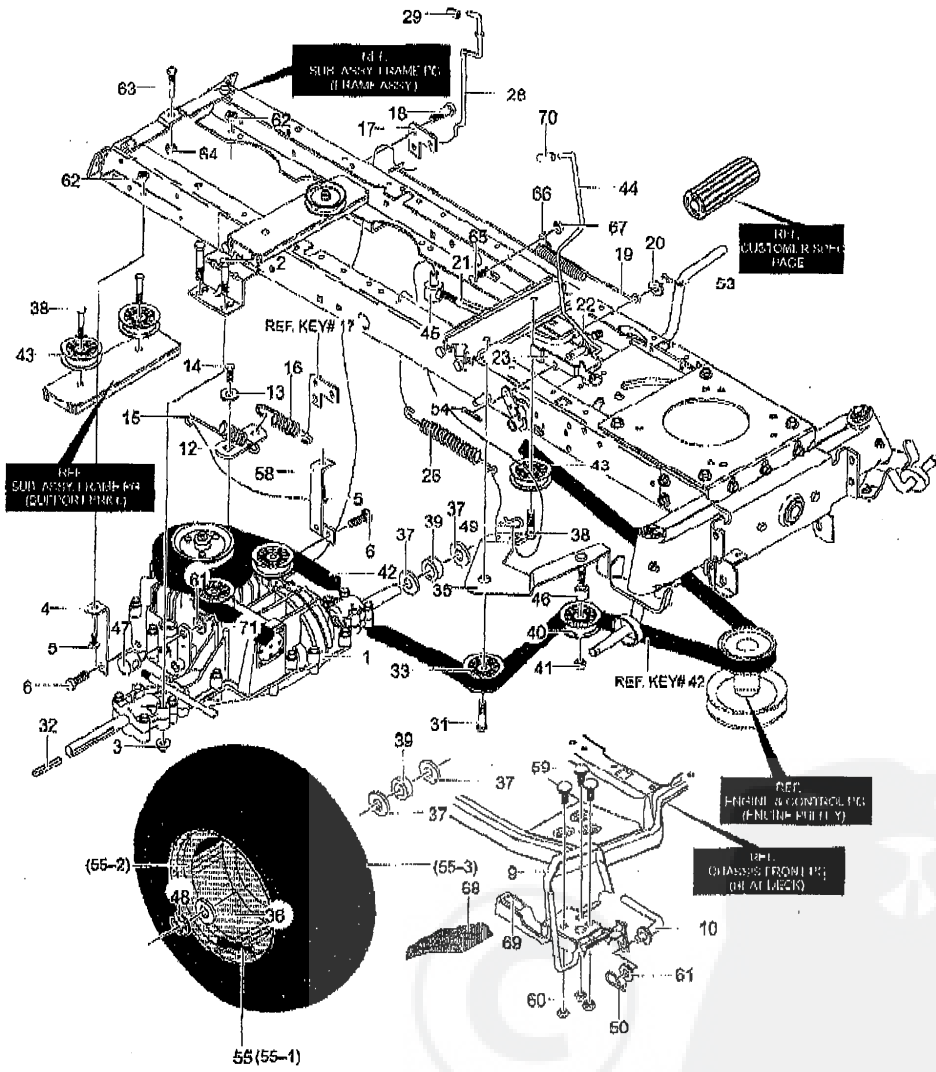

MODEL 40370x73A

REPAIR PARTS MOTION DRIVE

MODEL 40370x73A

**REPAIR PARTS
MOTION DRIVE**

Key No.	Description	Part No.	Key No.	Description	Part No.
1	Transaxle, MST205	*	41	Nut, 3/8-18	711920
2	Screw, 5/16-18x2.50	711889	42	Belt, V 4L 112.75	94609
3	Nut, 5/16-18	711634	43	Pulley, Idler	1001065
4	Bracket, Stabilizer Hydro	94224-853	44	Park Brake control Rod	690046
5	Screw, 5/16-18x1.00	711893	45	Nut, 5/16-18 Adjusting	711898
6	Screw, 5/16 18x.75	710288	46	Spacer, 1/2 to 17mm	690369
9	Pedal Assy. Hydro	690134-853	47	Adjusting Nut, 1/2-13	711594
10	Rod, Foot Control	690018	48	E-Ring	710103
12	Bracket, Shift	323312	49	Pin, Hair	711659
13	Washer, Transaxle	711895	50	Pin, Hair	711676
14	Screw, 1/4-28x.750	01X145	53	Pin, Cotter	71081
15	Spring, Transaxle	94622	54	Pin, Cotter	71081
16	Spring	326780	55	Tire & Rim	692511
17	Bracket, Disconnect Lever	94621-853	55-1	Valve Stem	338512
18	Bolt, 5/16-18 HSSH	711896	55-2	Rim	338524
19	Spring, Brake	95424	55-3	Tire	338525
20	Washer, Flat	711921	58	Asm., Wold Bracket, Stabilizer	94225-853
21	Rod, Clutch	690016	59	Bolt, Carriage 5/16-18x.75	711688
22	Pin, Clevis	711903	60	Nut, 5/16-18 Hexwdfilk Whiz	710026
23	Latch, Park Brake	95290	61	Flatwasher, .515x.88x.0	711894
26	Spring, Tension	711522	62	Nut, 5/16-18 Hexwdfilk	710026
28	Rod, Disconnect	690015	63	Screw Guide	711745
29	Grip, Hydro Disconnect	690032	64	Nut, 5/16-18 Hexwdfilk Whiz	710026
31	Screw, 3/8-16x1.25	711905	65	Screw, 1/4-20x.50	313686
32	Key, Square	52928	66	Retainer, Wire	711742
33	Pulley, Idler	95531	67	Nut, 1/4-20 Wdfilwhiz-Lk	780285
35	Assy, Idler Arm Traction	94236-853	68	Pedal, Pad Sandpaper	93248
36	Washer, Flat	711756	69	Pad, Toe Sandpaper	93249
37	Washer, Flat	711804	70	Cap, Dump Valve Rod	335960
38	Screw, 3/8-16x1.25	711905	71	Hair Pin	711682
39	Spacer	95274	---	Hubcap	94618
40	Pulley, Idler	690409			

* Contact your nearest transaxle dealer for parts and service.
For information on Replacement Parts see the Central Parts Distributor in your area.