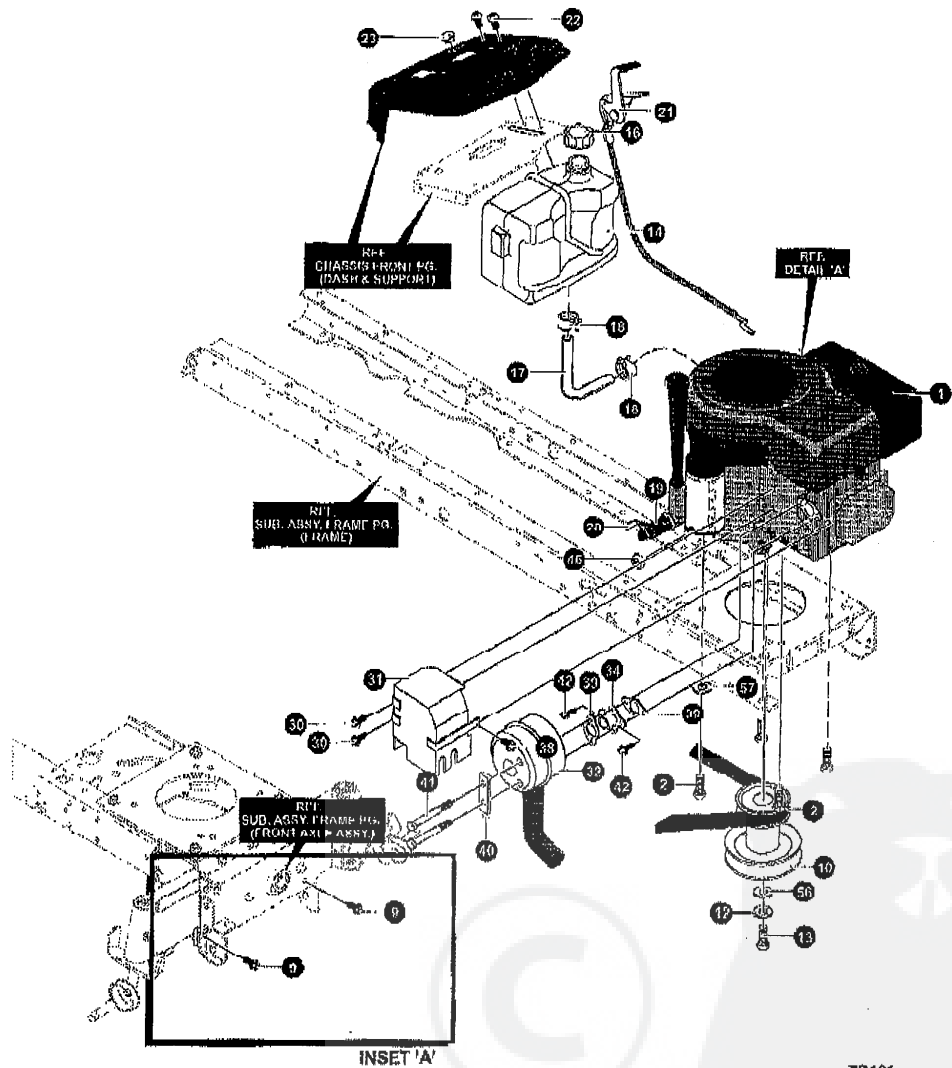

MODEL 40370x73A

**REPAIR PARTS
MOWER SUSPENSION ASSEMBLY**

Key No.	Description	Part No.	Key No.	Description	Part No.
1	Assembly, Lift Arm	95233-853	25	Grip	94496
2	Screw, 1/2-13x1.50	711817	26	PTO Handle	690050
3	Nut, 1/2-13 Lock	711918	27	Paddle, Switch	95284
4	Bracket, Lift Link	94262-853	28	Screw, Thread Form	711621
5	Washer, Flat	711617	29	Bracket, PTO	94018-853
6	Hair Pin	711676	30	Screw, 5/16-18x.50	780055
9	Hair Pin	711676	31	Lever, PTO	95283
10	Spring, Extension	710235	32	Bolt, Shoulder 3/8-16	711613
15	Link-Lift Handle	711981	33	Hair Pin	711039
16	Washer, Flat	711617	34	Washer, Flat	711615
17	Hair Pin	711676	35	Link PTO	95282
18	Handle, Lift	690532	36	Nut, 3/8-16	711622
19	Torsion Spring	186x40	37	Screw 5/16-18x.75	711606
20	Hair Pin	711676	38	Torsion Spring	710141
21	Grip, Lift	94497	40	Spacer	94309
24	Washer, Flat	711616	41	Spacer, Sleeve	56150

MODEL 40370x73A

**REPAIR PARTS
ENGINE AND CONTROL ASSEMBLY**

MODEL 40370x73A

**REPAIR PARTS
ENGINE AND CONTROL ASSEMBLY**

Key No.	Description	Part No.	Key No.	Description	Part No.
1	Engine (See Engine Manual)	-----	22	Screw	711637
2	Bolt, Engine	25x7	23	Plug, Dash	93160
9	Screw	711606	30	Screw	712099
10	Pulley, Stack	690456	31	Shield, Heat	94324
12	Washer	120383	32	Muffler	690436
13	Bolt	1x169	34	Adapter, Muffler	95207
14	Tank, Fuel	92597	38	Screw	711642
15	Cap, Fuel	92317	39	Gasket, Muffler	91309
17	Line, Fuel	47452	40	Bracket, Lock	92376
18	Clamp, Fuel Line	336890	41	Bolt	712100
19	Valve, Oil Drain	325547	46	Nut	711601
20	Cap, Oil Drain	327422	56	Washer	17x170
21	Control, Throttle	94361	57	Washer	711668