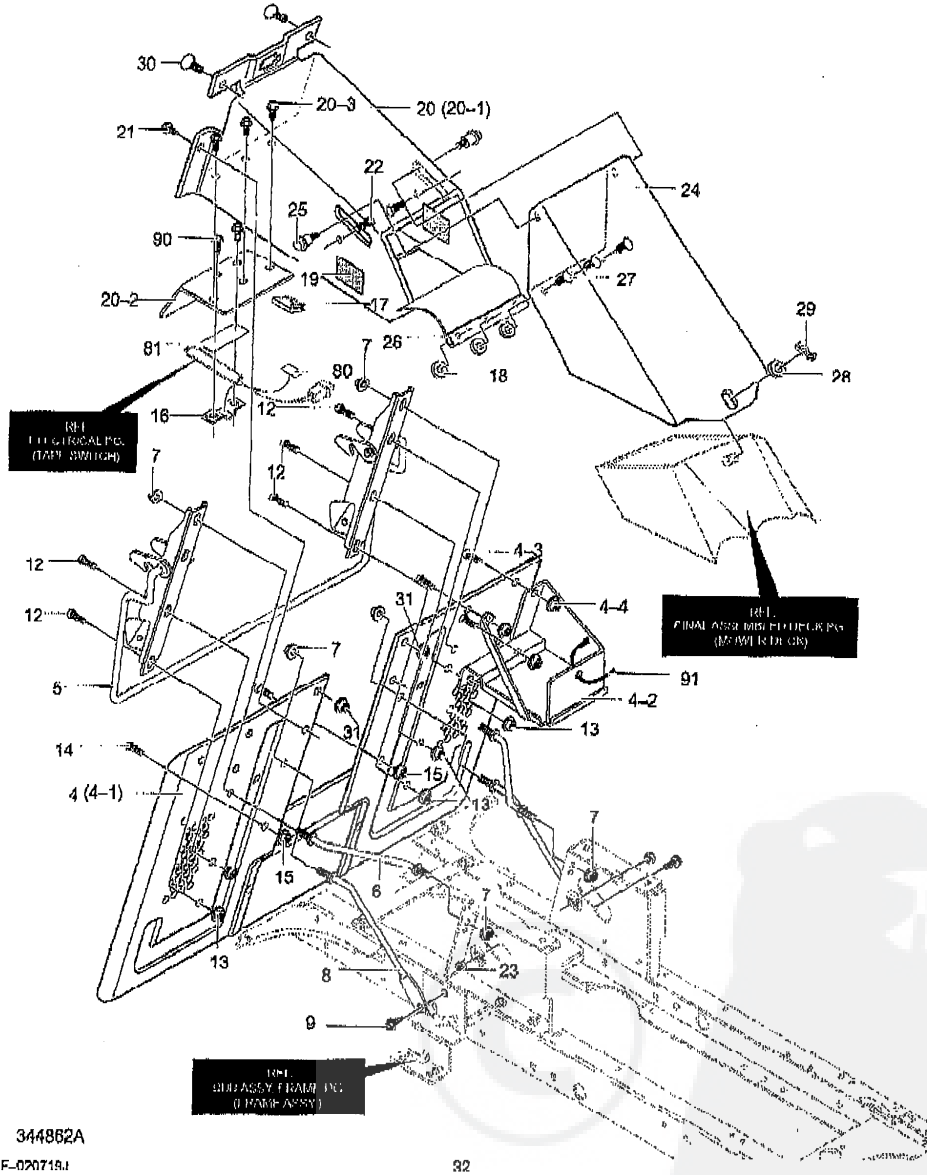

MODEL 40370x73A

**REPAIR PARTS
REAR CHASSIS ASSEMBLY**

MODEL 40370x73A

**REPAIR PARTS
REAR CHASSIS ASSEMBLY**

Key No.	Description	Part No.	Key No.	Description	Part No.
4	Assy., Back Plate/Battery	343678-853	20-1	Chute Weld Asm. Upper	94350
4-1	Assy. Back Plate Flat	95102	20-2	Shield, Transaxle	95367
4-2	Battery Tray Assembly	94563	20-3	Screw, 1/4-20x.63	711642
4-3	Screw, 5/16-18x.50	180073	21	Screw, 5/16-18x.75	711606
4-4	Nut, 5/16-18 Hexwdfllk Whiz	45174	22	Bolt, Carriage 5/16-18x.75	340720
5	Weldment-Latch Lever	95359-853	23	Nut, 5/16-18	710026
6	Rod, Brace	690097	24	Middle Chute Assembly	94280-853
7	Nut, 3/8-16 Hwdfl Whiz-Jack	711908	25	Shoulder Bolt	710440
8	Rod, Brace	94231	26	Flap, Chute	94264
9	Screw, 5/16-18x.75	711606	27	Fastener, Ratchet	309235
12	Screw, 5/16-18x.75	9357	28	Flatwasher	711617
13	Nut, 5/16-18 Hexwdfllk Whiz	710026	29	Pin, Hair	711682
14	Screw, 5/16-18x.75	711606	30	Bolt, Carriage 5/16-18x.75	340720
15	Nut, 5/16-18 Hexwdfllk Whiz	710026	31	Nut, 5/16-18	710026
16	Bracket, Flex Switch Mounting	690245	80	Tape, Double Sided Foam 3/4"	712009
17	Wire Clip, Adhesive	55930	81	Tape, Double Sided Foam 3/4"	712009
18	Flatwasher	711666	90	Screw, 1/4-20x.63	711642
19	Pad, Adhesive	318197	91	Cable Tie	57444
20	Asm., T/A Shield & Upper Chute	690102-853