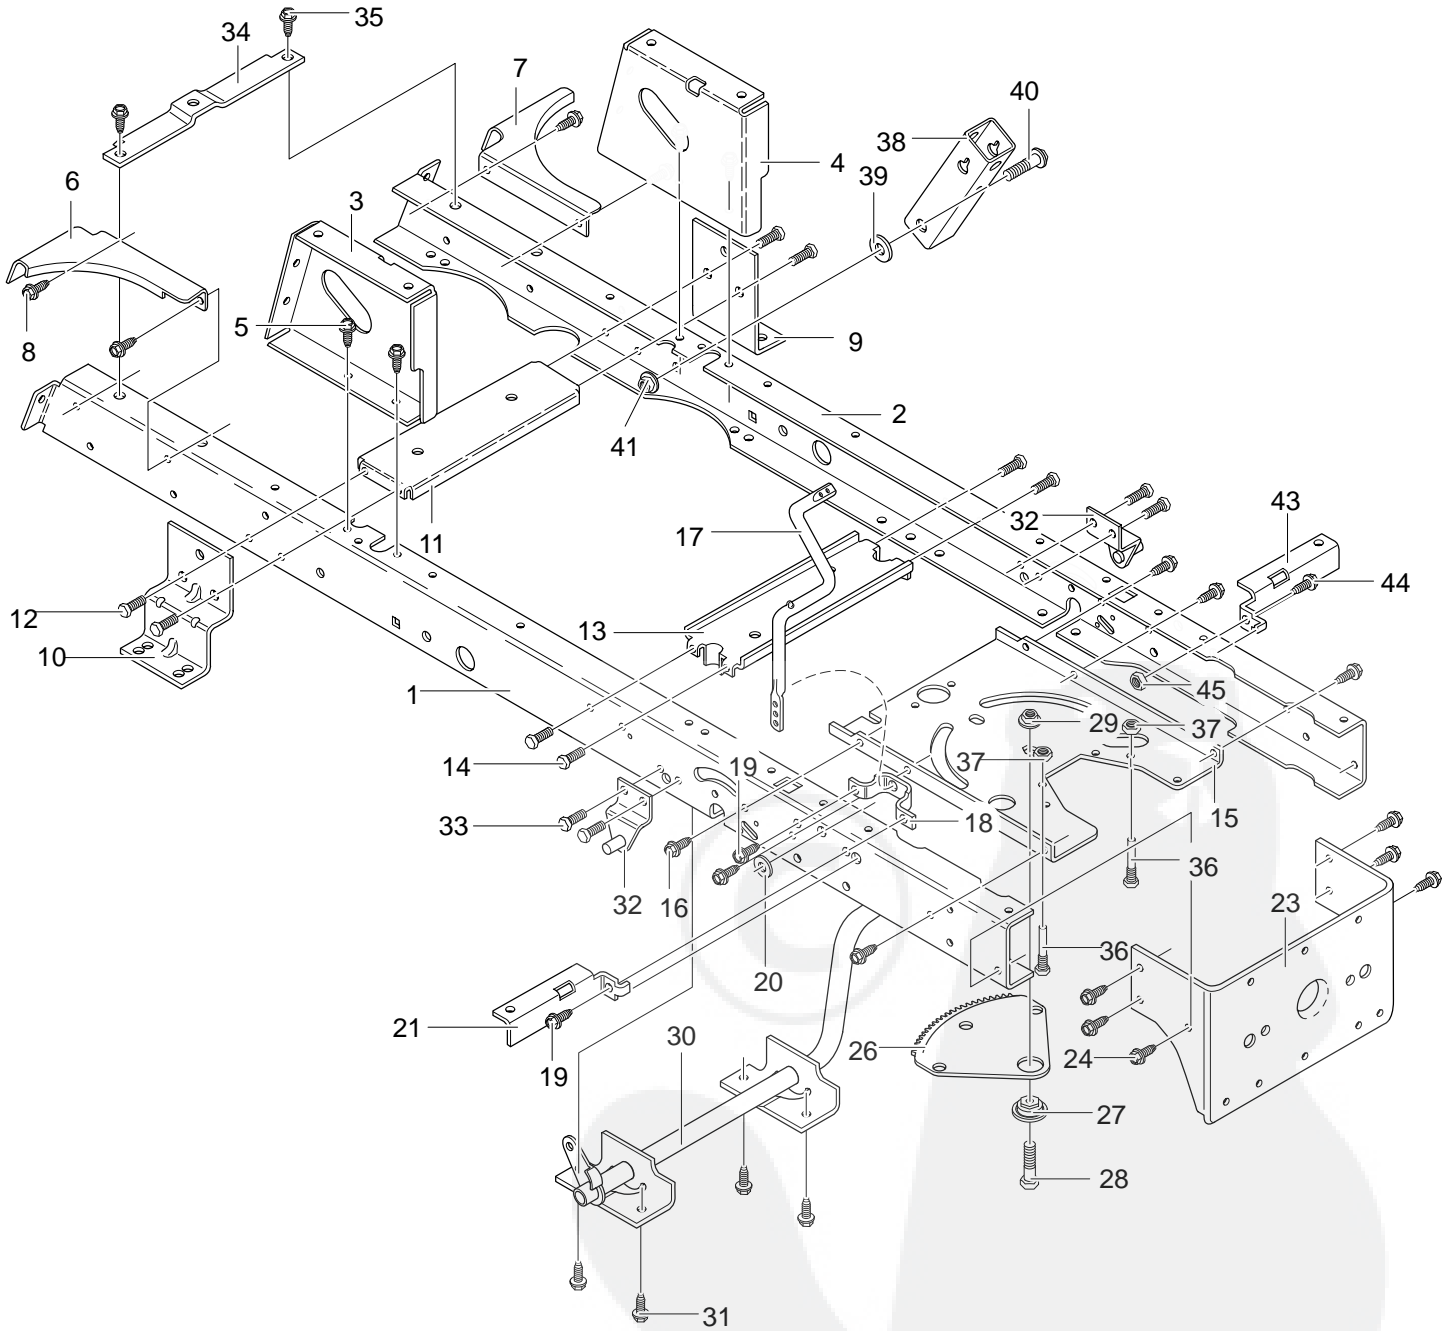

MODEL 40317x50C

REPAIR PARTS FRAME ASSEMBLY

343674A

MODEL 40317x50C

REPAIR PARTS FRAME ASSEMBLY

Key No.	Description	Part No.	Key No.	Description	Part No.
1	Frame, Rail RH	94564	23	Bracket, Hanger Rear	94013
2	Frame, Rail LH	94565	24	Screw, .312-18x.75	26X249
3	Support, Seat RH	94634	26	Gear, Sector	94121
4	Support, Seat LH	94633	27	Bearing, Sector Gear	94123
5	Screw, .312-18x.75	26X249	28	Screw, 5/16-18x1.00	001X84
6	Brace, BackPlate RH	94561	29	Nut, .31-18	15X115
7	Brace, BackPlate LH	94562	30	Clutch/Brake Pedal	94241
8	Screw, 5.312-18x.75	26X249	31	Screw, .312-18x.75	26X249
9	Bracket, Transaxle	94008	32	Bracket, Suspension Asm.	94285
10	Bracket, T/A RH-VST LH-MS	94234	33	Screw, .312-18x.75	26X249
11	Asm., Idler Mount Rear	94236	34	Brace, Rail	94566
12	Screw, .312-18x.75	26X249	35	Screw, .312-18x.75	26X249
13	Assy., Idler Mount, Front	94237	36	Zinc Screw Guide	93349
14	Screw, .312-18x.75	26X249	37	Nut, 5/16-18	015X79
15	Plate, Steering	690551	38	Bracket, Pivot	94015
16	Screw, .312-18x.75	26X249	39	Washer, Flat	845
17	Crank, PTO	690394	40	Bolt, Shoulder 3/8-16	009X53
18	Bracket, Bell Crank	94005	41	Nut, 3/8-16	015X84
19	Screw, .312-18x.75	26X249	43	Bracket, Seat Deck LH	690036
20	Washer, Flat	120395	44	Screw, .312-18x.75	26X249
21	Bracket, Seat Deck RH	690035	45	Nut, 5/16-18	015X79