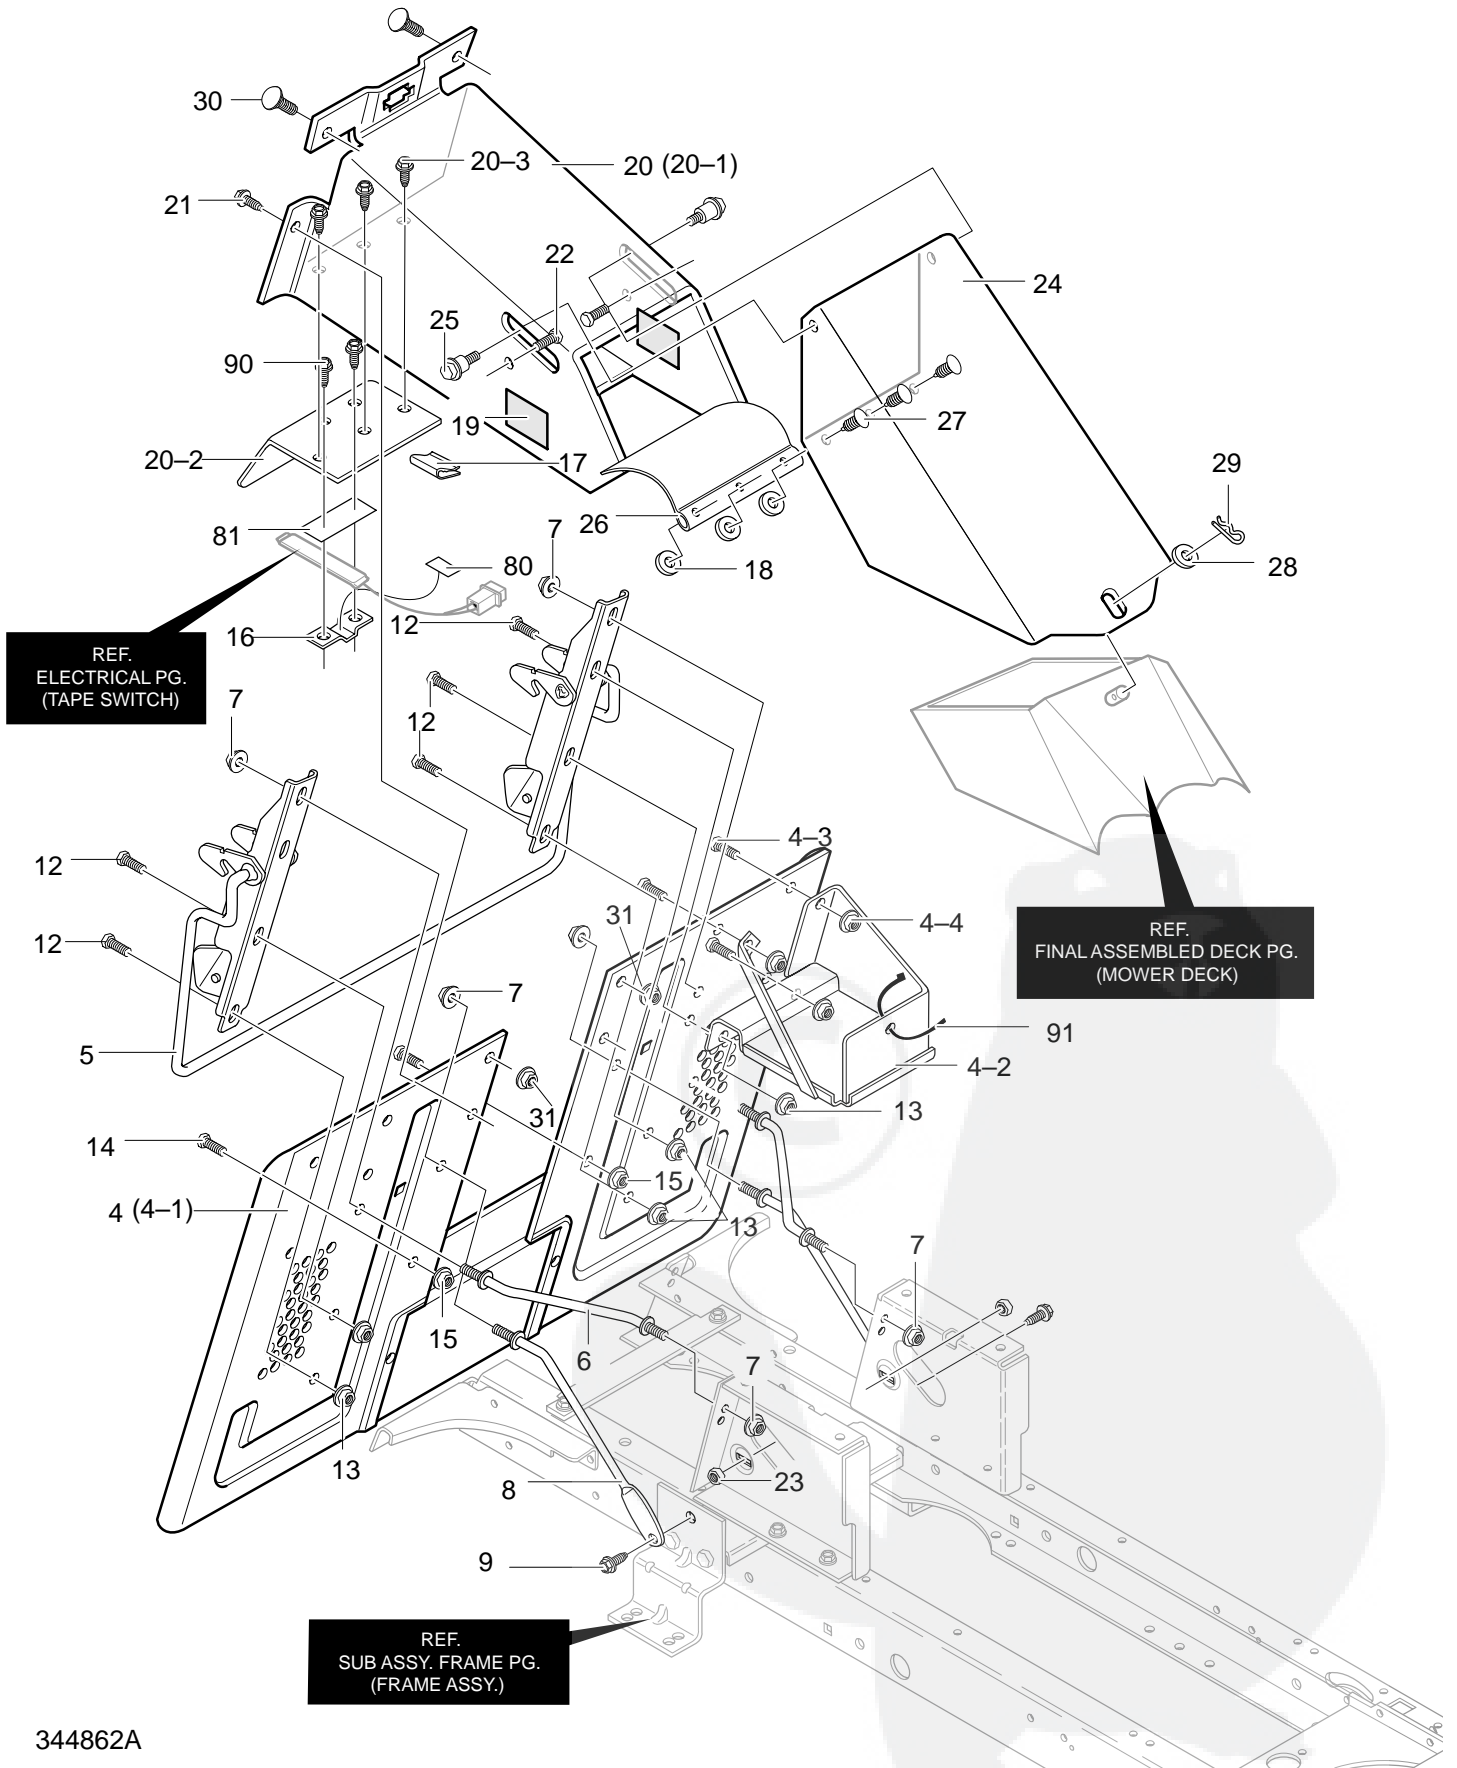

MODEL 40317x50C

REPAIR PARTS REAR CHASSIS ASSEMBLY

MODEL 40317x50C

REPAIR PARTS REAR CHASSIS ASSEMBLY

Key No.	Description	Part No.	Key No.	Description	Part No.
4	Assy., Back Plate/Battery	1001068-821	20-1	Chute Weld Asm. Upper	94350
4-1	Assy. Back Plate Flat	95162	20-2	Shield, Transaxle	95367
4-2	Battery Tray Assembly	94563	20-3	Screw, 1/4-20x.63	711642
4-3	Screw, 5/16-18x.50	180073	21	Screw, 5/16-18x.75	711606
4-4	Nut, 5/16-18 Hexwdfllk Whiz	45174	22	Bolt, Carriage 5/16-18x.75	340720
5	Weldment-Latch Lever	95359-821	23	Nut, 5/16-18	710026
6	Rod, Brace	690097	24	Middle Chute Assembly	94296-821
7	Nut, 3/8-16 Hwdfl Whiz-lock	711906	25	Shoulder Bolt	710440
8	Rod, Brace	94231	26	Flap, Chute	94264
9	Screw, 5/16-18x.75	711606	27	Fastener, Ratchet	309235
12	Screw, 5/16-18x.75	9357	28	Flatwasher	711617
13	Nut, 5/16-18 Hexwdfllk Whiz	710026	29	Pin, Hair	711682
14	Screw, 5/16-18x.75	711606	30	Bolt, Carriage 5/16-18x.75	340720
15	Nut, 5/16-18 Hexwdfllk Whiz	710026	31	Nut, 5/16-18	710026
16	Bracket, Flex Switch Mounting	690245	80	Tape, Double Sided Foam 3/4"	712009
17	Wire Clip, Adhesive	55939	81	Tape, Double Sided Foam 3/4"	712009
18	Flatwasher	711666	90	Screw, 1/4-20x.63	711642
19	Pad, Adhesive	318197	91	Cable Tie	57444
20	Asm., T/A Shield & Upper Chute	690102-821