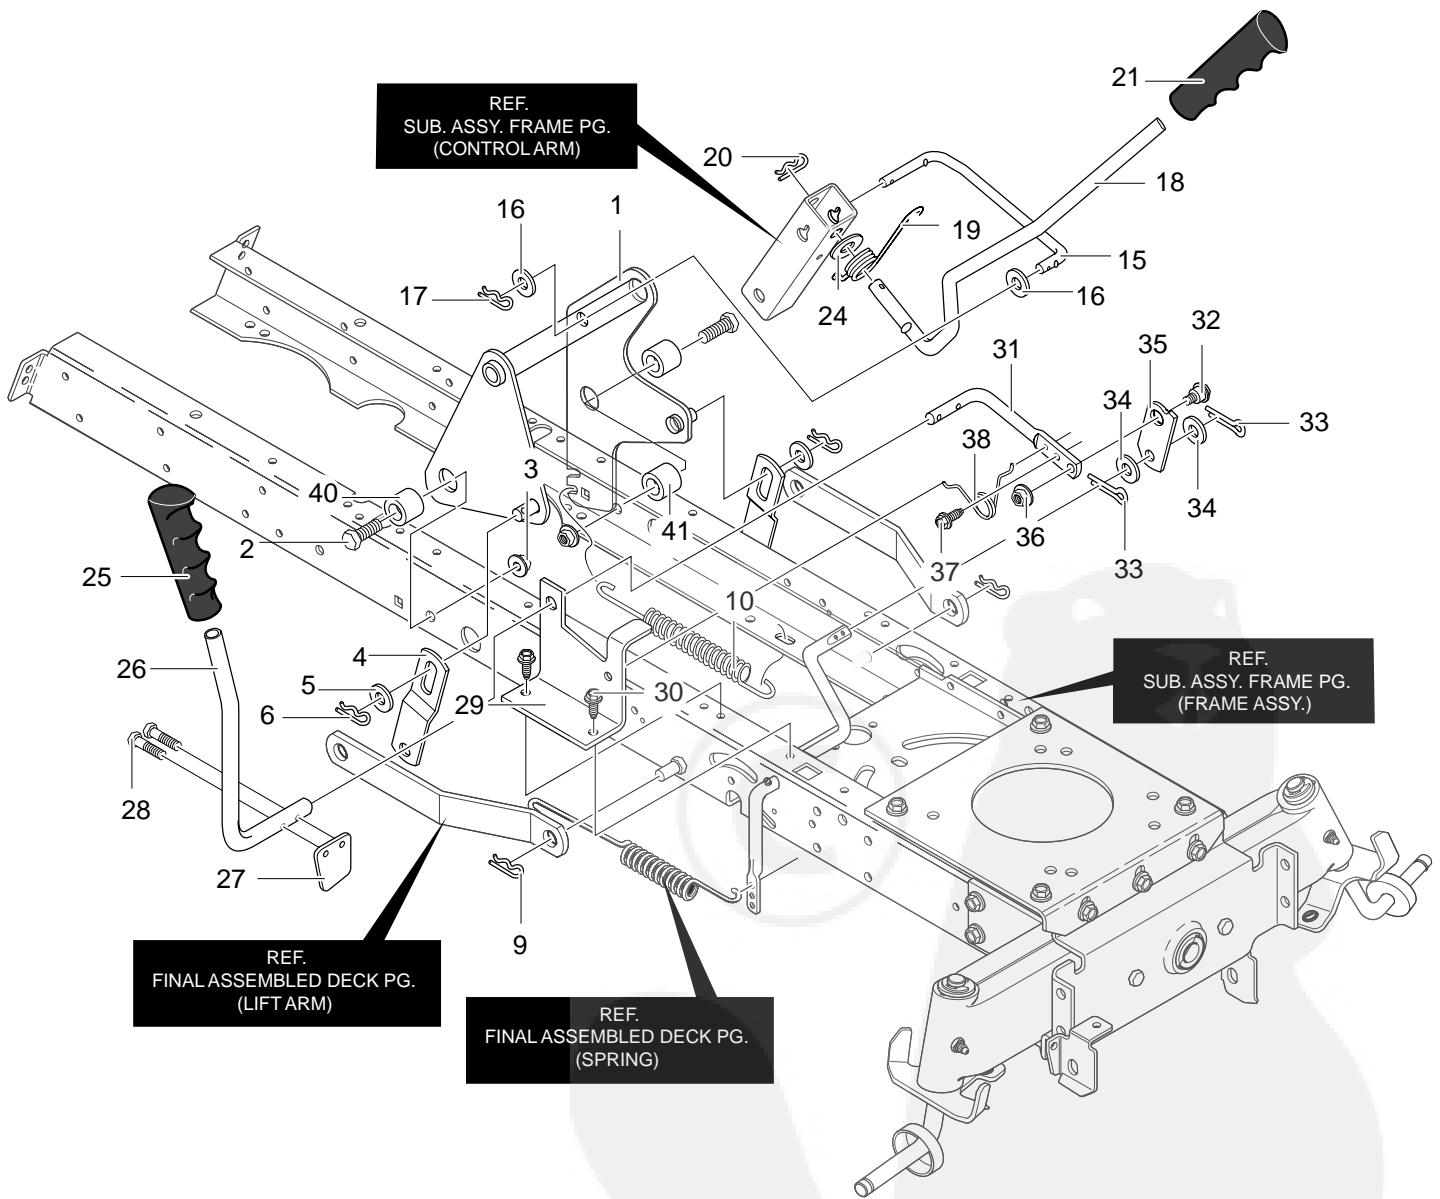

* Contact your nearest transaxle dealer for parts and service.

For information on Replacement Parts see the Central Parts Distributor in your area.

MODEL 40317x50C

REPAIR PARTS MOWER SUSPENSION ASSEMBLY

Key No.	Description	Part No.	Key No.	Description	Part No.
1	Assembly, Lift Arm	95233-821	25	Grip	94505
2	Screw, 1/2-13x1.50	711917	26	PTO Handle	690126
3	Nut, 1/2-13 Lock	711918	27	Paddle, Switch	95284
4	Bracket, Lift Link	94262-821	28	Screw, Thread Form	711621
5	Washer, Flat	711617	29	Bracket, PTO	94018-821
6	Hair Pin	711676	30	Screw, 5/16-18x.50	780055
9	Hair Pin	711676	31	Lever, PTO	95283
10	Spring, Extension	710235	32	Bolt, Shoulder 3/8-16	711613
15	Link-Lift Handle	711981	33	Hair Pin	711659
16	Washer, Flat	711617	34	Washer, Flat	711615
17	Hair Pin	711676	35	Link PTO	95282
18	Handle, Lift	690532	36	Nut, 3/8-16	711622
19	Torsion Spring	710111	37	Screw 5/16-18x.75	711606
20	Hair Pin	711676	38	Torsion Spring	710141
21	Grip, Lift	94506	40	Spacer	94309
24	Washer, Flat	711616	41	Spacer, Sleeve	56150