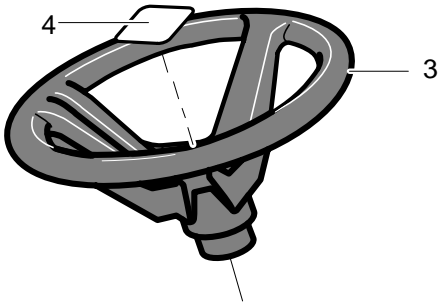

MODEL 40317x50C

REPAIR PARTS ELECTRICAL ASSEMBLY

Key No.	Description	Part No.	Key No.	Description	Part No.
1	Wire Harness	95378	14	Screw 1/4x.50	711619
2	Indicator Harness	690611	15	Nut, 1/4-20	711632
3	Rear Harness	95381	16	Ground Wire	95420
4	Wire Harness for Headlights	94103	17	Screw, 1/4x.50	711619
5	Bulb, Headlamp	52572	18	Seat Switch	94159
6	Cable Tie	57444	19	Battery 5 Plate	92739
7	Wire Clip, Adhesive	55939	20	Bolt, 1/4-20x.63	711680
8	Switch, Ignition	94762	21	Wing Nut	711636
10	Assy, Switch Double Pole Delta	690106	22	Battery Boot	335417
10-1	Switch, Double	320082	25	Flatwasher	711666
10-2	Boot, Switch	690074	27	Tape Switch	95330
10-3	Switch Cap	690075	28	Buzzer, For Bag Full	95391
11	Bulb, Indicator	57769	29	Wire, Lead Solenoid to Starter	711579
12	Switch, Limit	94136		15 Amp Fuse	302031
13	Solenoid	94613