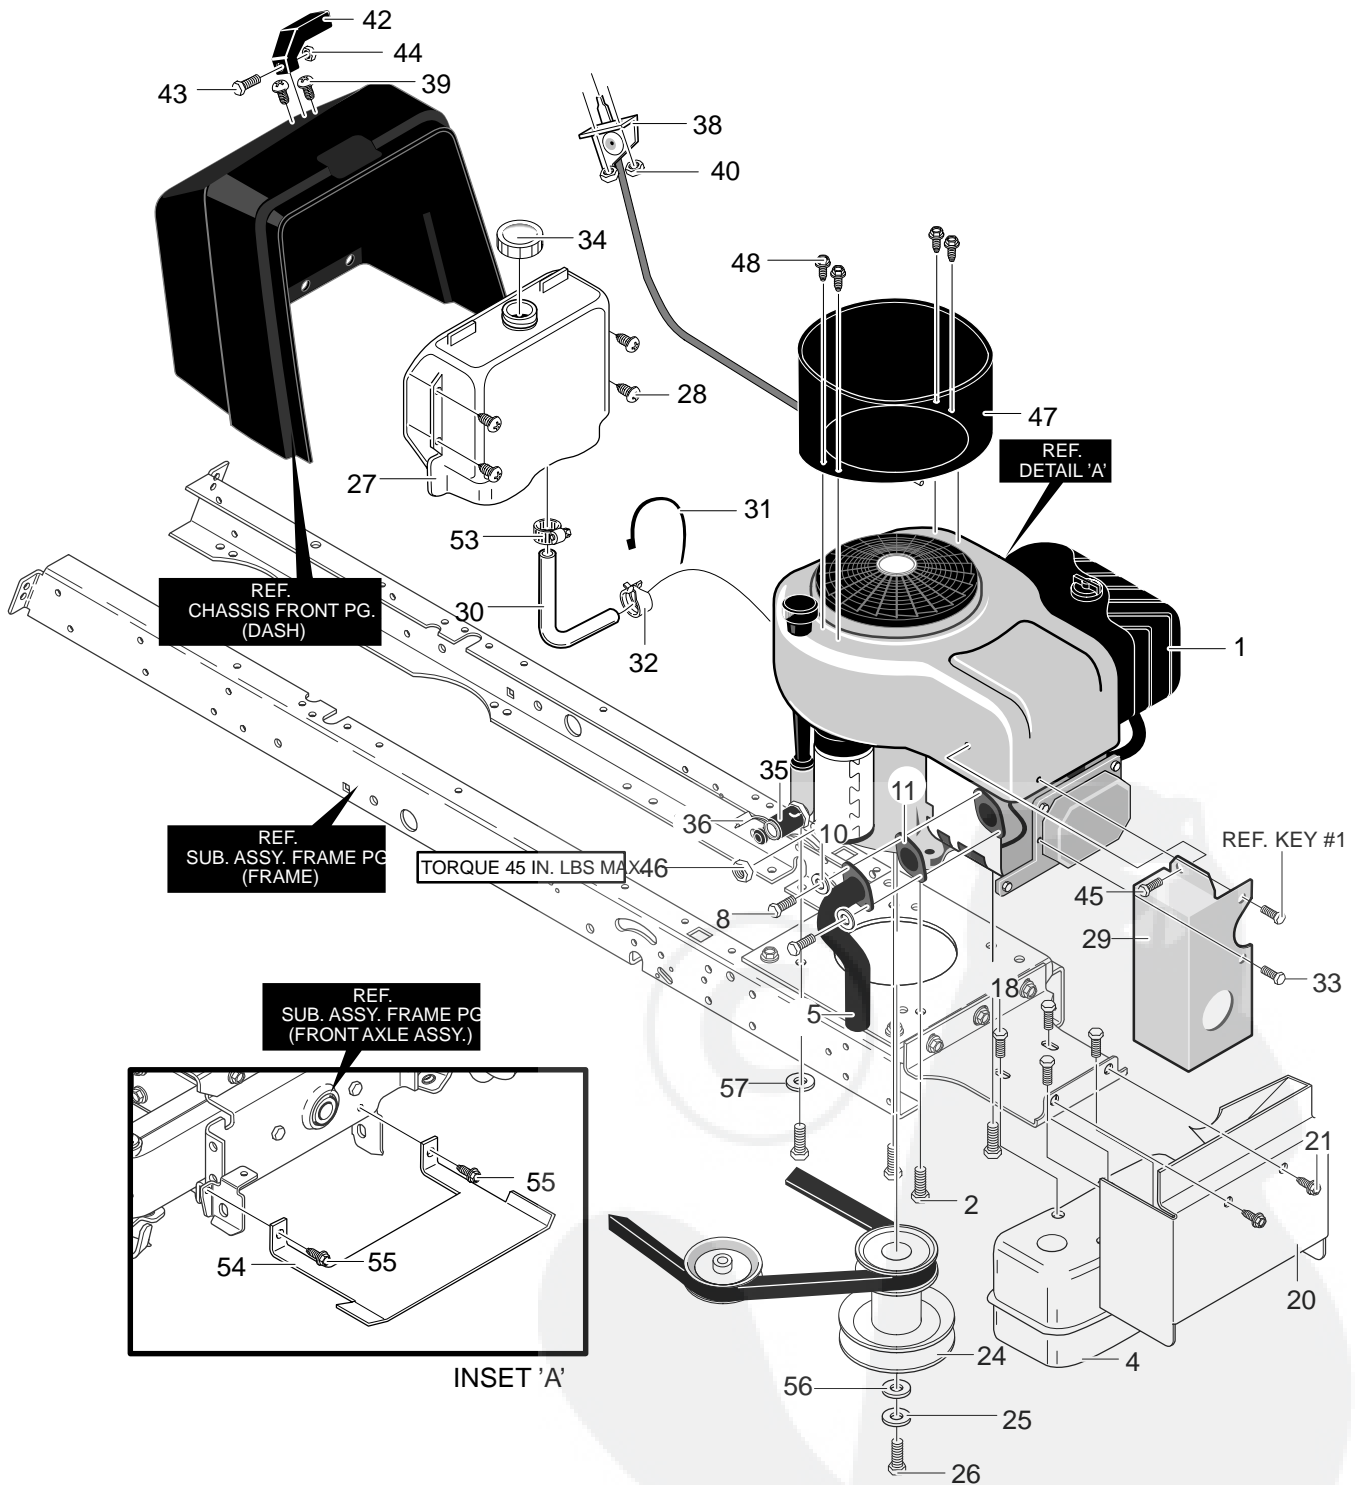

* Contact your nearest transaxle dealer for parts and service.

For information on Replacement Parts see the Central Parts Distributor in your area.

MODEL 40317x50C

REPAIR PARTS MOWER SUSPENSION ASSEMBLY

Key No.	Description	Part No.	Key No.	Description	Part No.
1	Assembly, Lift Arm	95233-821	25	Grip	94505
2	Screw, 1/2-13x1.50	711917	26	PTO Handle	690126
3	Nut, 1/2-13 Lock	711918	27	Paddle, Switch	95284
4	Bracket, Lift Link	94262-821	28	Screw, Thread Form	711621
5	Washer, Flat	711617	29	Bracket, PTO	94018-821
6	Hair Pin	711676	30	Screw, 5/16-18x.50	780055
9	Hair Pin	711676	31	Lever, PTO	95283
10	Spring, Extension	710235	32	Bolt, Shoulder 3/8-16	711613
15	Link-Lift Handle	711981	33	Hair Pin	711659
16	Washer, Flat	711617	34	Washer, Flat	711615
17	Hair Pin	711676	35	Link PTO	95282
18	Handle, Lift	690532	36	Nut, 3/8-16	711622
19	Torsion Spring	710111	37	Screw 5/16-18x.75	711606
20	Hair Pin	711676	38	Torsion Spring	710141
21	Grip, Lift	94506	40	Spacer	94309
24	Washer, Flat	711616	41	Spacer, Sleeve	56150