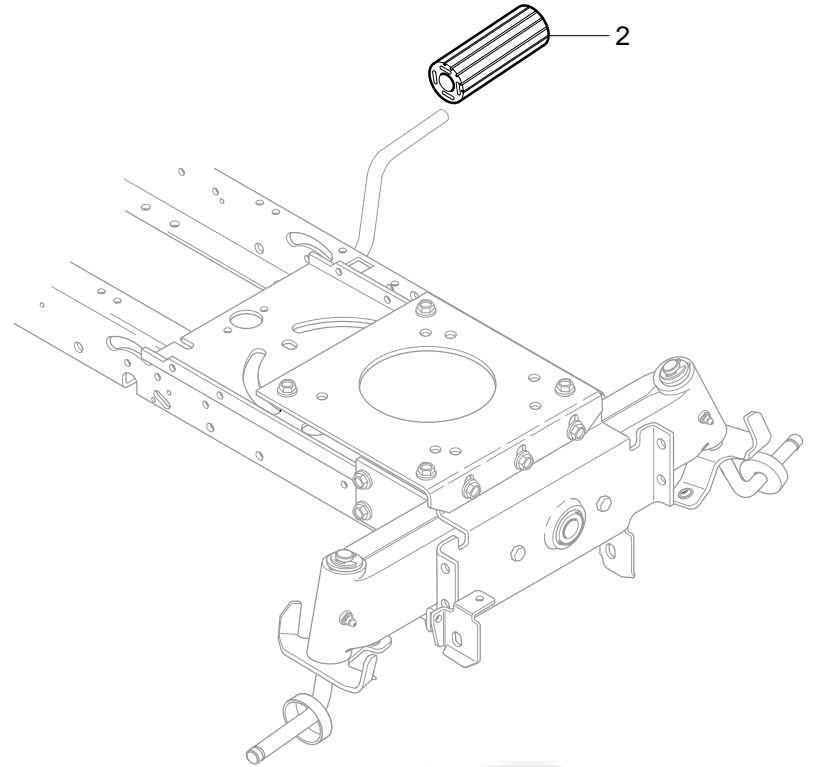

MODEL 40317x50C

REPAIR PARTS ELECTRICAL ASSEMBLY

Key No.	Description	Part No.	Key No.	Description	Part No.
1	Wire Harness	95378	14	Screw 1/4x.50	711619
2	Indicator Harness	690611	15	Nut, 1/4-20	711632
3	Rear Harness	95381	16	Ground Wire	95420
4	Wire Harness for Headlights	94103	17	Screw, 1/4x.50	711619
5	Bulb, Headlamp	52572	18	Seat Switch	94159
6	Cable Tie	57444	19	Battery 5 Plate	92739
7	Wire Clip, Adhesive	55939	20	Bolt, 1/4-20x.63	711680
8	Switch, Ignition	94762	21	Wing Nut	711636
10	Assy, Switch Double Pole Delta	690106	22	Battery Boot	335417
10-1	Switch, Double	320082	25	Flatwasher	711666
10-2	Boot, Switch	690074	27	Tape Switch	95330
10-3	Switch Cap	690075	28	Buzzer, For Bag Full	95391
11	Bulb, Indicator	57769	29	Wire, Lead Solenoid to Starter	711579
12	Switch, Limit	94136		15 Amp Fuse	302031
13	Solenoid	94613