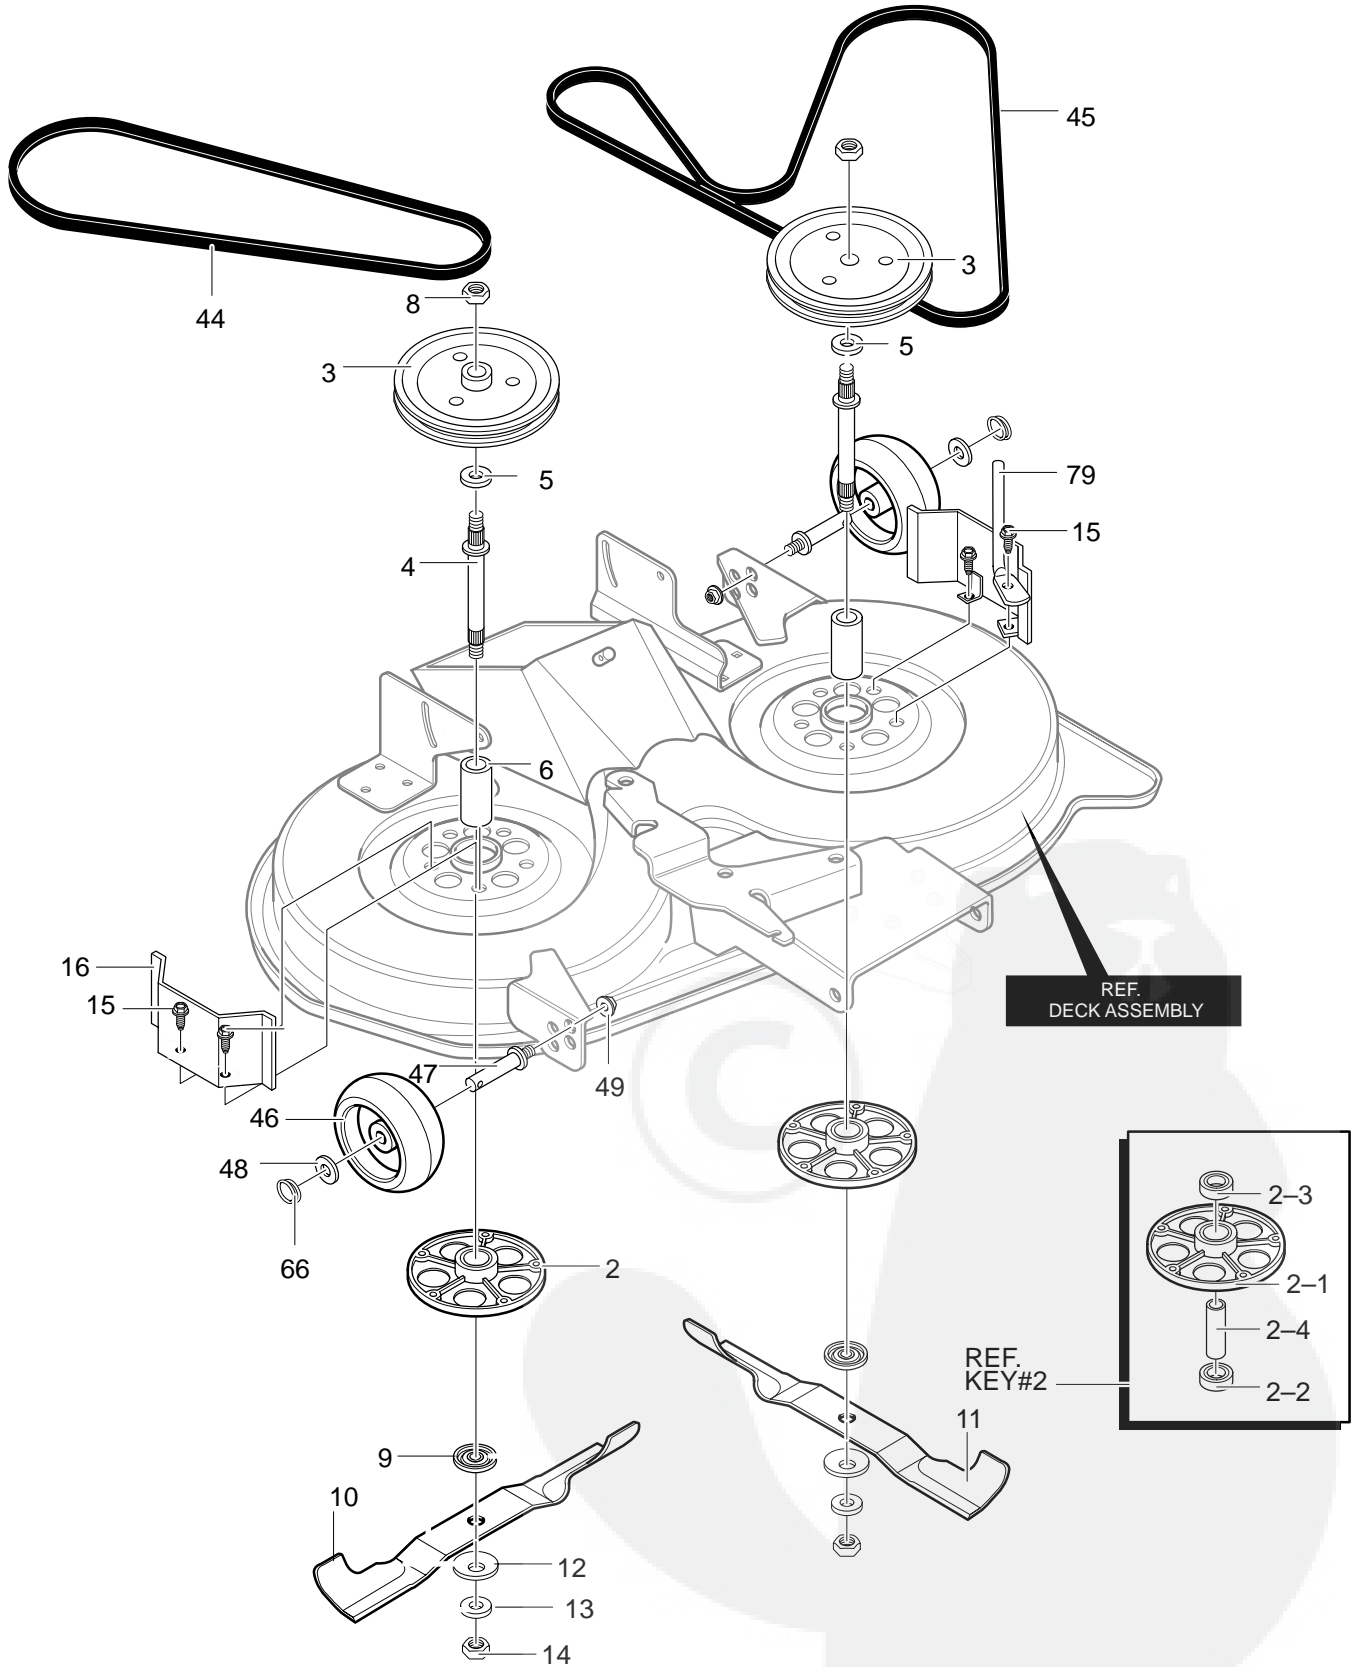

MODEL 40317x50C

REPAIR PARTS DECK ASSEMBLY

MODEL 40317x50C

REPAIR PARTS DECK ASSEMBLY

Key No.	Description	Part No.	Key No.	Description	Part No.
2	Assembly, Jackshaft Housing	94305	12	Washer, Bellville	710118
2-1	Housing, Jackshaft	94282	13	Flatwasher	710117
2-2	Bearing, Lower Jackshaft	92282	14	Nut, 9/16-18	711910
2-3	Bearing, Upper Jackshaft	92281	15	Screw, 3/8-16x1.00	711911
2-4	Spacer	90904	16	Pulley Cover	94288-821
3	Pulley, Deck	690020	44	Belt, V 46.5LG	710231
4	Jackshaft	91922	45	Belt, Deck	690071
5	Flatwasher	710117	46	Gauge Wheel	92683
6	Spacer	91903	47	Shoulder Bolt	711746
8	Nut, 9/16-18	711910	48	Flatwasher	711615
9	Adapter, Deck	94207	49	Nut, 3/8-16	711622
10	Blade, LH	690499	66	Circle Pin	711764
11	Blade, RH	690500	79	Rod, Belt Guide	95280