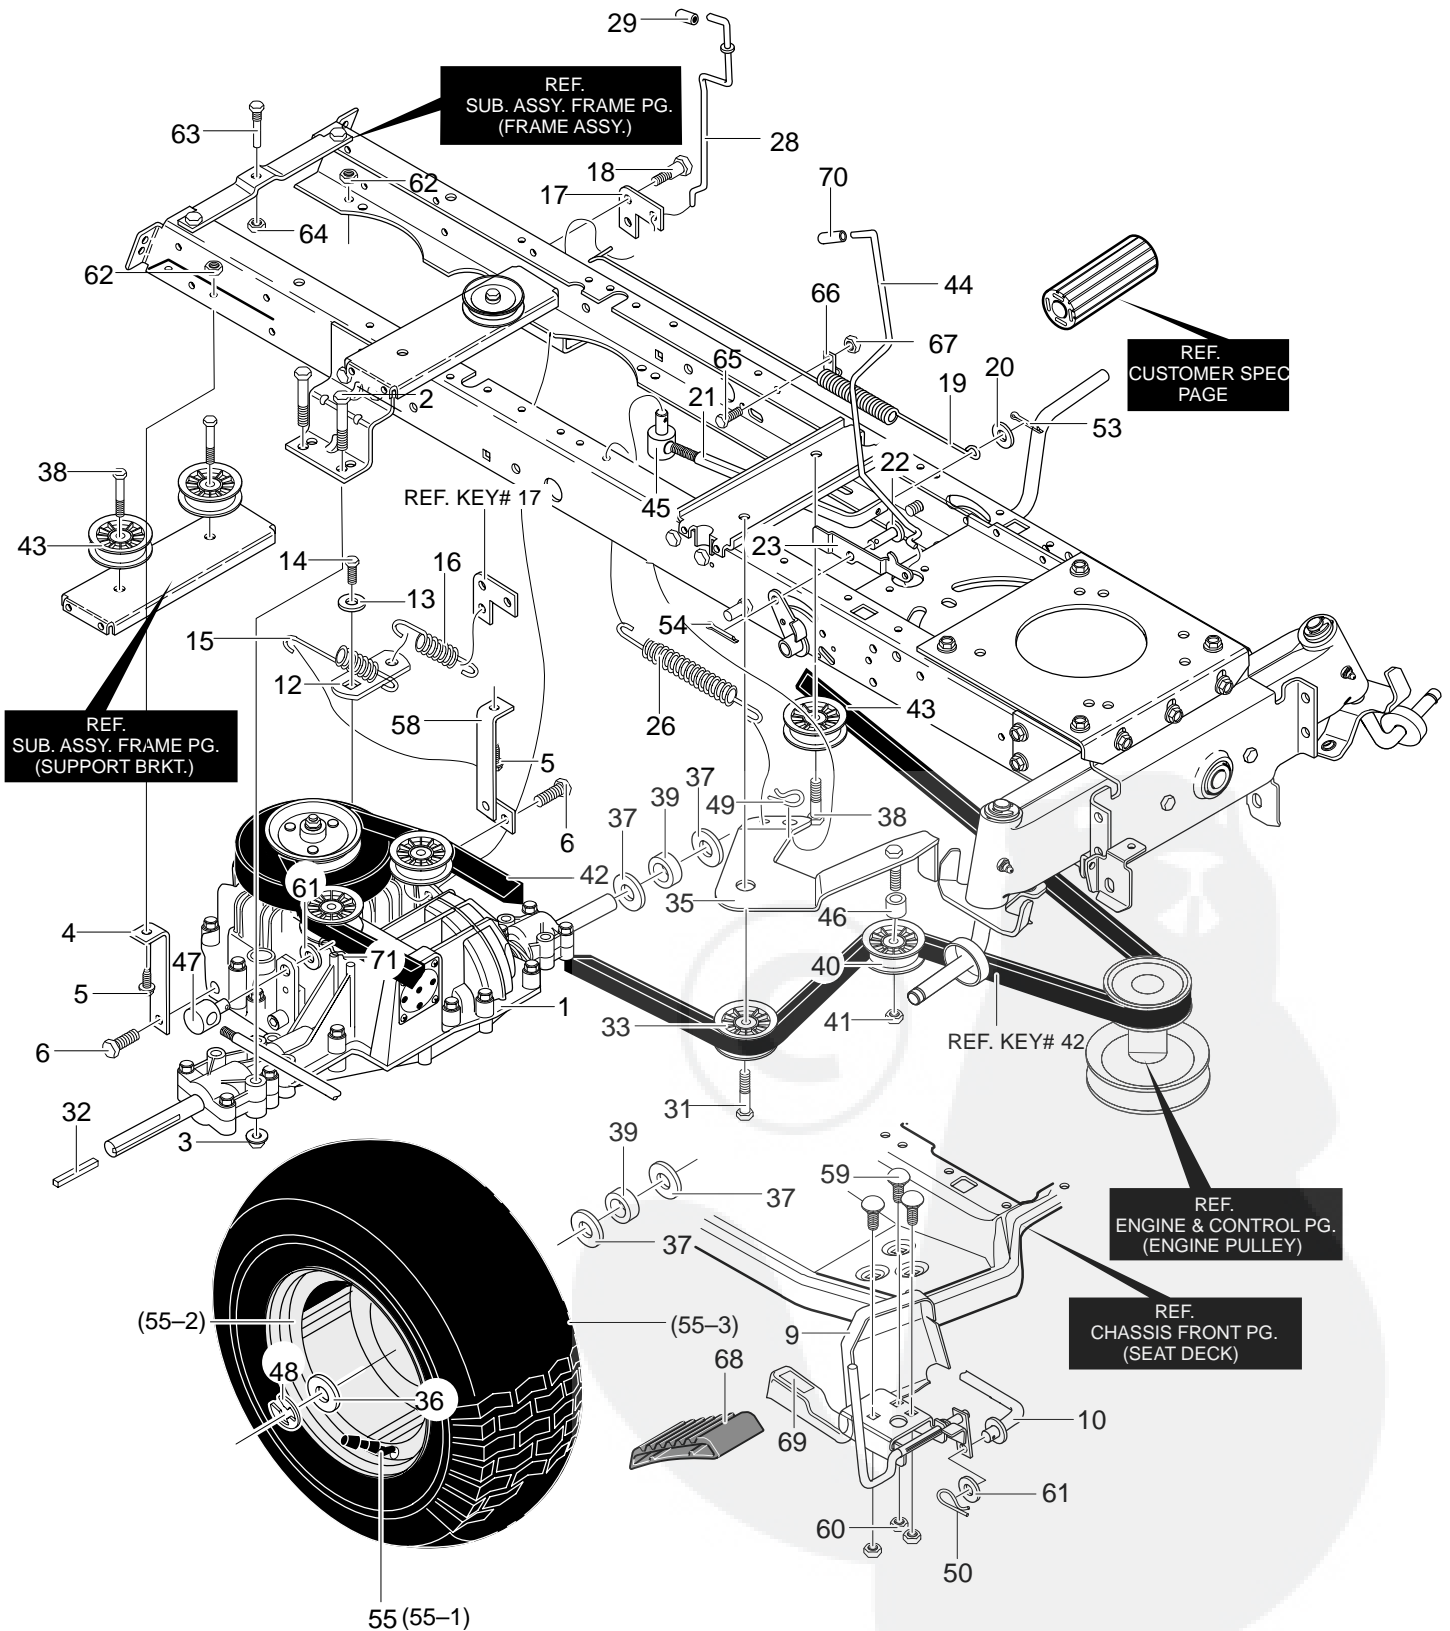

MODEL 40317x50C

REPAIR PARTS MOTION DRIVE

345010B

MODEL 40317x50C

REPAIR PARTS MOTION DRIVE

Key No.	Description	Part No.	Key No.	Description	Part No.
1	Transaxle, MST205	*	41	Nut, 3/8–16	711920
2	Screw, 5/16–18X2.50	711669	42	Belt, V 4L 112.75	94609
3	Nut, 5/16–18	711634	43	Pulley, Idler	1001065
4	Bracket, Stabilizer Hydro	94224–821	44	Park Brake control Rod	690046
5	Screw, 5/16–18x1.00	711893	45	Nut, 5/16–18 Adjusting	711898
6	Screw, 5/16–18x.75	710268	46	Spacer, 1/2 to 17mm	690369
9	Pedal Assy. Hydro	690134–821	47	Adjusting Nut, 1/2–13	711594
10	Rod, Foot Control	690018	48	E–Ring	710103
12	Bracket, Shift	323312	49	Pin, Hair	711659
13	Washer, Transaxle	711895	50	Pin, Hair	711676
14	Screw, 1/4–28x.750	710345	53	Pin, Cotter	71081
15	Spring, Transaxle	94622	54	Pin, Cotter	71081
16	Spring	326780	55	Tire & Rim	692511
17	Bracket, Disconnect Lever	94621–821	55–1	Valve Stem	338512
18	Bolt, 5/16–18 HSH	711896	55–2	Rim	338524
19	Spring, Brake	95424	55–3	Tire	338525
20	Washer, Flat	711921	58	Asm., Weld Bracket, Stabilizer	94225–821
21	Rod, Clutch	690016	59	Bolt, Carriage 5/16–18x.75	711688
22	Pin, Clevis	711903	60	Nut, 5/16–18 Hexwdfllk Whiz	710026
23	Latch, Park Brake	95290	61	Flatwasher, .515x.88x.0	711894
26	Spring, Tension	711522	62	Nut, 5/16–18 Hexwdfllk	710026
28	Rod, Disconnect	690015	63	Screw Guide	711745
29	Grip, Hydro Disconnect	690032	64	Nut, 5/16–18 Hexwdfllk Whiz	710026
31	Screw, 3/8–16x1.25	711905	65	Screw, 1/4–20x.50	313686
32	Key, Square	52928	66	Retainer, Wire	711742
33	Pulley, Idler	1001065	67	Nut, 1/4–20 Wdfllwhiz–Lk	780285
35	Assy, Idler Arm Traction	94238–821	68	Pedal, Pad Sandpaper	93248
36	Washer, Flat	711758	69	Pad, Toe Sandpaper	93249
37	Washer, Flat	711904	70	Cap, Dump Valve Rod	335980
38	Screw, 3/8–16x1.25	711905	71	Hair Pin	711682
39	Spacer	95274		Hubcap	94618
40	Pulley, Idler	690409			

* Contact your nearest transaxle dealer for parts and service.

For information on Replacement Parts see the Central Parts Distributor in your area.