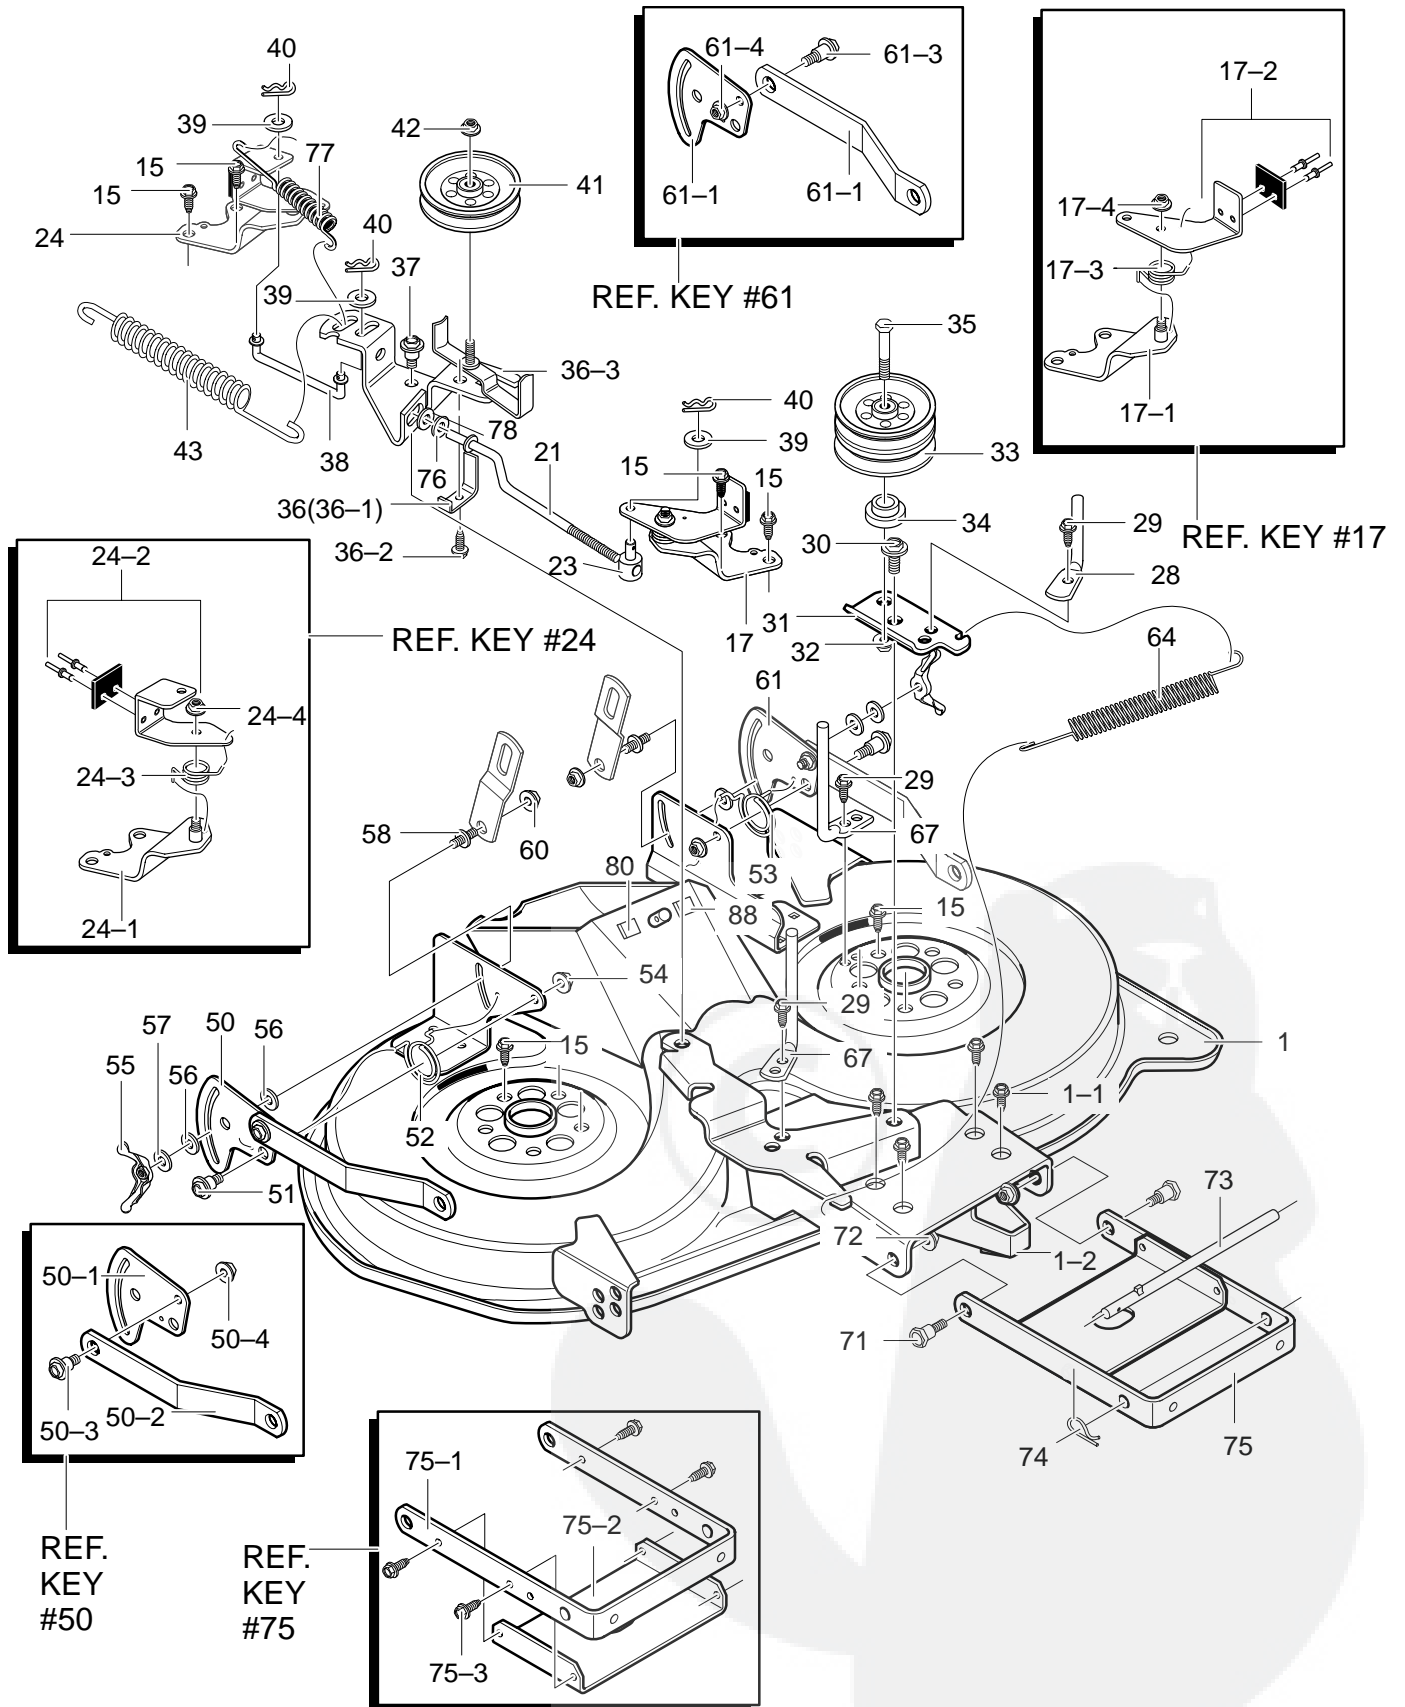

MODEL 40317x50C

REPAIR PARTS DECK ASSEMBLY

344276C

MODEL 40317x50C

REPAIR PARTS DECK ASSEMBLY

Key No.	Description	Part No.	Key No.	Description	Part No.
1	Housing, 40" Deck	690109-821	50-1	Plate-Suspension	94128
17	Brake Arm Assembly LH	94665-821	50-2	Suspension Bracket Rear	94055
17-1	Brake Support Assembly LH	94293	50-3	Bolt, Shoulder	710095
17-2	Brake Arm	94291	50-4	Nut, 3/8-16	710140
17-3	Spring, Torsion	710110	51	Bolt, Shoulder	711611
17-4	Nut, 5/16-18	710205	52	Spring, Torsion RH	710112
21	Link, Brake LH	690021	53	Spring, Torsion LH	710113
23	Nut, Adjusting	711591	54	Nut, 3/8-16	711622
24	Brake Arm Assembly RH	94664-821	55	Wingnut, 5/16-18	711600
24-1	Brake Support RH	94294	56	Pad, Friction	94137
24-2	Brake Arm RH	94292	57	Washer	711628
24-3	Spring, Torsion	710077	58	Pin, Hanger	711595
24-4	Nut, 5/16-18	710205	60	Nut, 3/8-16	711622
28	Belt Guide	711912	61	Assy., Plate Rear Sus Brkt., LH	690159-821
29	Screw, 5/16-18x.50	780055	61-1	Plate-Suspension	94128
30	Bolt, Shoulder	711613	61-2	Suspension Bracket, Rear	94055
31	Arm, Double Idler	94261-821	61-3	Bolt, Shoulder	710095
32	Nut, 3/8-16	711622	61-4	Nut, 3/8-16	710140
33	Pulley, Idler Double Vee	94279	64	Spring, Extension	710233
34	Spacer	94269	67	Belt Guide	690030
35	Screw, 3/8-16x3.00	711915	71	Shoulder Bolt	711611
36	Idler Arm Assembly	94973-821	72	Nut, 3/8-16	711622
36-1	Spring,-Belt Guide	94312	73	Rod, Hanger	95295
36-2	Screw, 1/4-20x.50	710264	74	Hair Pin	711676
36-3	Idler Arm	94298	75	Assembly, Bracket & Stiffener	690058-821
37	Bolt, Shoulder	711613	75-1	Bracket, Front Suspension	94058
38	Link, Brake RH	690023	75-2	Stiffener	95057
39	Washer, Flat	712480	75-3	Screw, 5/16-18x.75	710079
40	Hair Pin	711682	76	Flatwasher	583409
41	Pulley, Idler	690024	77	Spring, Extension	710658
42	Nut, 3/8-16	711622	78	Washer, Flat	712480
43	Spring, Extension	710234	80	Pad, Adhesive	318197
50	Assy, Plate,Rear Sus Bkt RH	690158-821