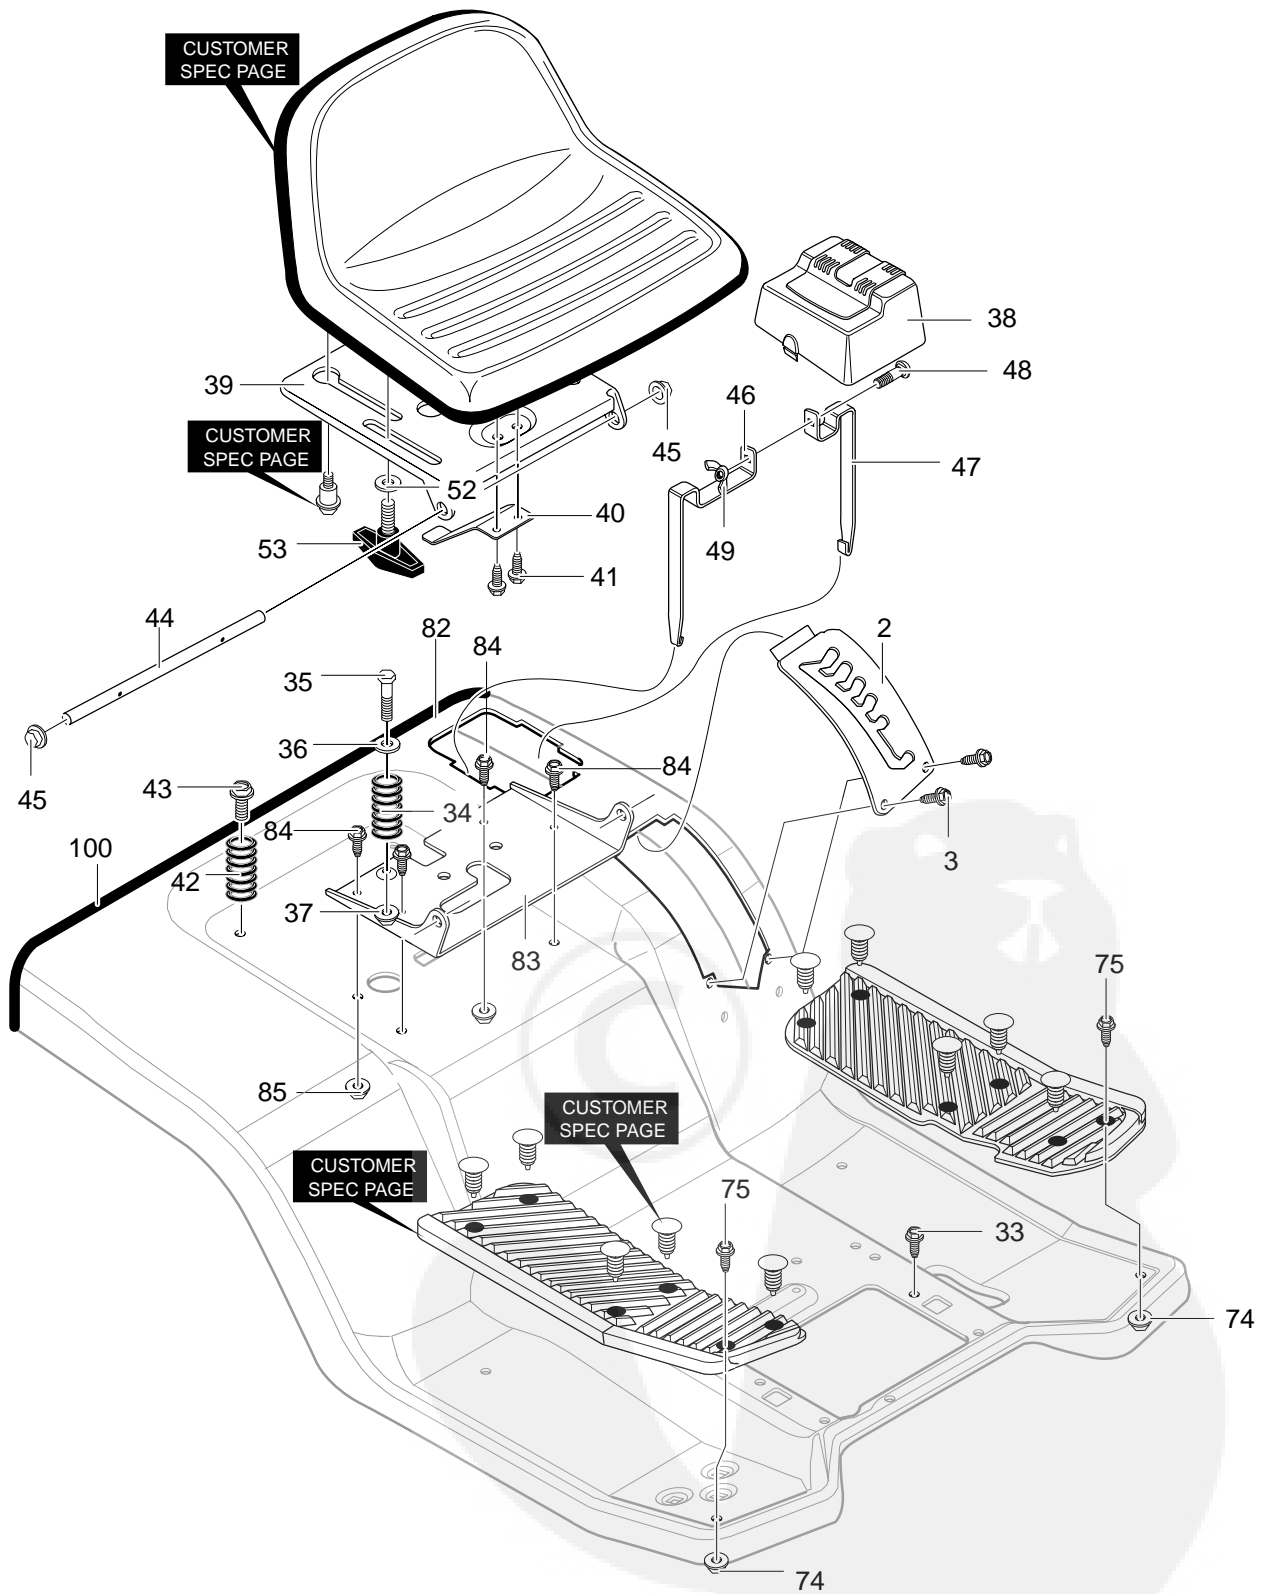

MODEL 40317x50C

REPAIR PARTS REAR CHASSIS ASSEMBLY

MODEL 40317x50C

REPAIR PARTS REAR CHASSIS ASSEMBLY

Key No.	Description	Part No.	Key No.	Description	Part No.
4	Assy., Back Plate/Battery	1001068-821	20-1	Chute Weld Asm. Upper	94350
4-1	Assy. Back Plate Flat	95162	20-2	Shield, Transaxle	95367
4-2	Battery Tray Assembly	94563	20-3	Screw, 1/4-20x.63	711642
4-3	Screw, 5/16-18x.50	180073	21	Screw, 5/16-18x.75	711606
4-4	Nut, 5/16-18 Hexwdfllk Whiz	45174	22	Bolt, Carriage 5/16-18x.75	340720
5	Weldment-Latch Lever	95359-821	23	Nut, 5/16-18	710026
6	Rod, Brace	690097	24	Middle Chute Assembly	94296-821
7	Nut, 3/8-16 Hwdfl Whiz-lock	711906	25	Shoulder Bolt	710440
8	Rod, Brace	94231	26	Flap, Chute	94264
9	Screw, 5/16-18x.75	711606	27	Fastener, Ratchet	309235
12	Screw, 5/16-18x.75	9357	28	Flatwasher	711617
13	Nut, 5/16-18 Hexwdfllk Whiz	710026	29	Pin, Hair	711682
14	Screw, 5/16-18x.75	711606	30	Bolt, Carriage 5/16-18x.75	340720
15	Nut, 5/16-18 Hexwdfllk Whiz	710026	31	Nut, 5/16-18	710026
16	Bracket, Flex Switch Mounting	690245	80	Tape, Double Sided Foam 3/4"	712009
17	Wire Clip, Adhesive	55939	81	Tape, Double Sided Foam 3/4"	712009
18	Flatwasher	711666	90	Screw, 1/4-20x.63	711642
19	Pad, Adhesive	318197	91	Cable Tie	57444
20	Asm., T/A Shield & Upper Chute	690102-821			