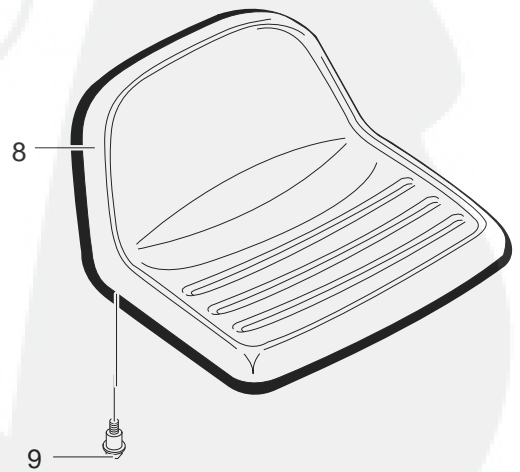

MODEL 40317x50C

REPAIR PARTS ELECTRICAL ASSEMBLY

Key No.	Description	Part No.	Key No.	Description	Part No.
1	Wire Harness	95378	14	Screw 1/4x.50	711619
2	Indicator Harness	690611	15	Nut, 1/4-20	711632
3	Rear Harness	95381	16	Ground Wire	95420
4	Wire Harness for Headlights	94103	17	Screw, 1/4x.50	711619
5	Bulb, Headlamp	52572	18	Seat Switch	94159
6	Cable Tie	57444	19	Battery 5 Plate	92739
7	Wire Clip, Adhesive	55939	20	Bolt, 1/4-20x.63	711680
8	Switch, Ignition	94762	21	Wing Nut	711636
10	Assy, Switch Double Pole Delta	690106	22	Battery Boot	335417
10-1	Switch, Double	320082	25	Flatwasher	711666
10-2	Boot, Switch	690074	27	Tape Switch	95330
10-3	Switch Cap	690075	28	Buzzer, For Bag Full	95391
11	Bulb, Indicator	57769	29	Wire, Lead Solenoid to Starter	711579
12	Switch, Limit	94136		15 Amp Fuse	302031
13	Solenoid	94613