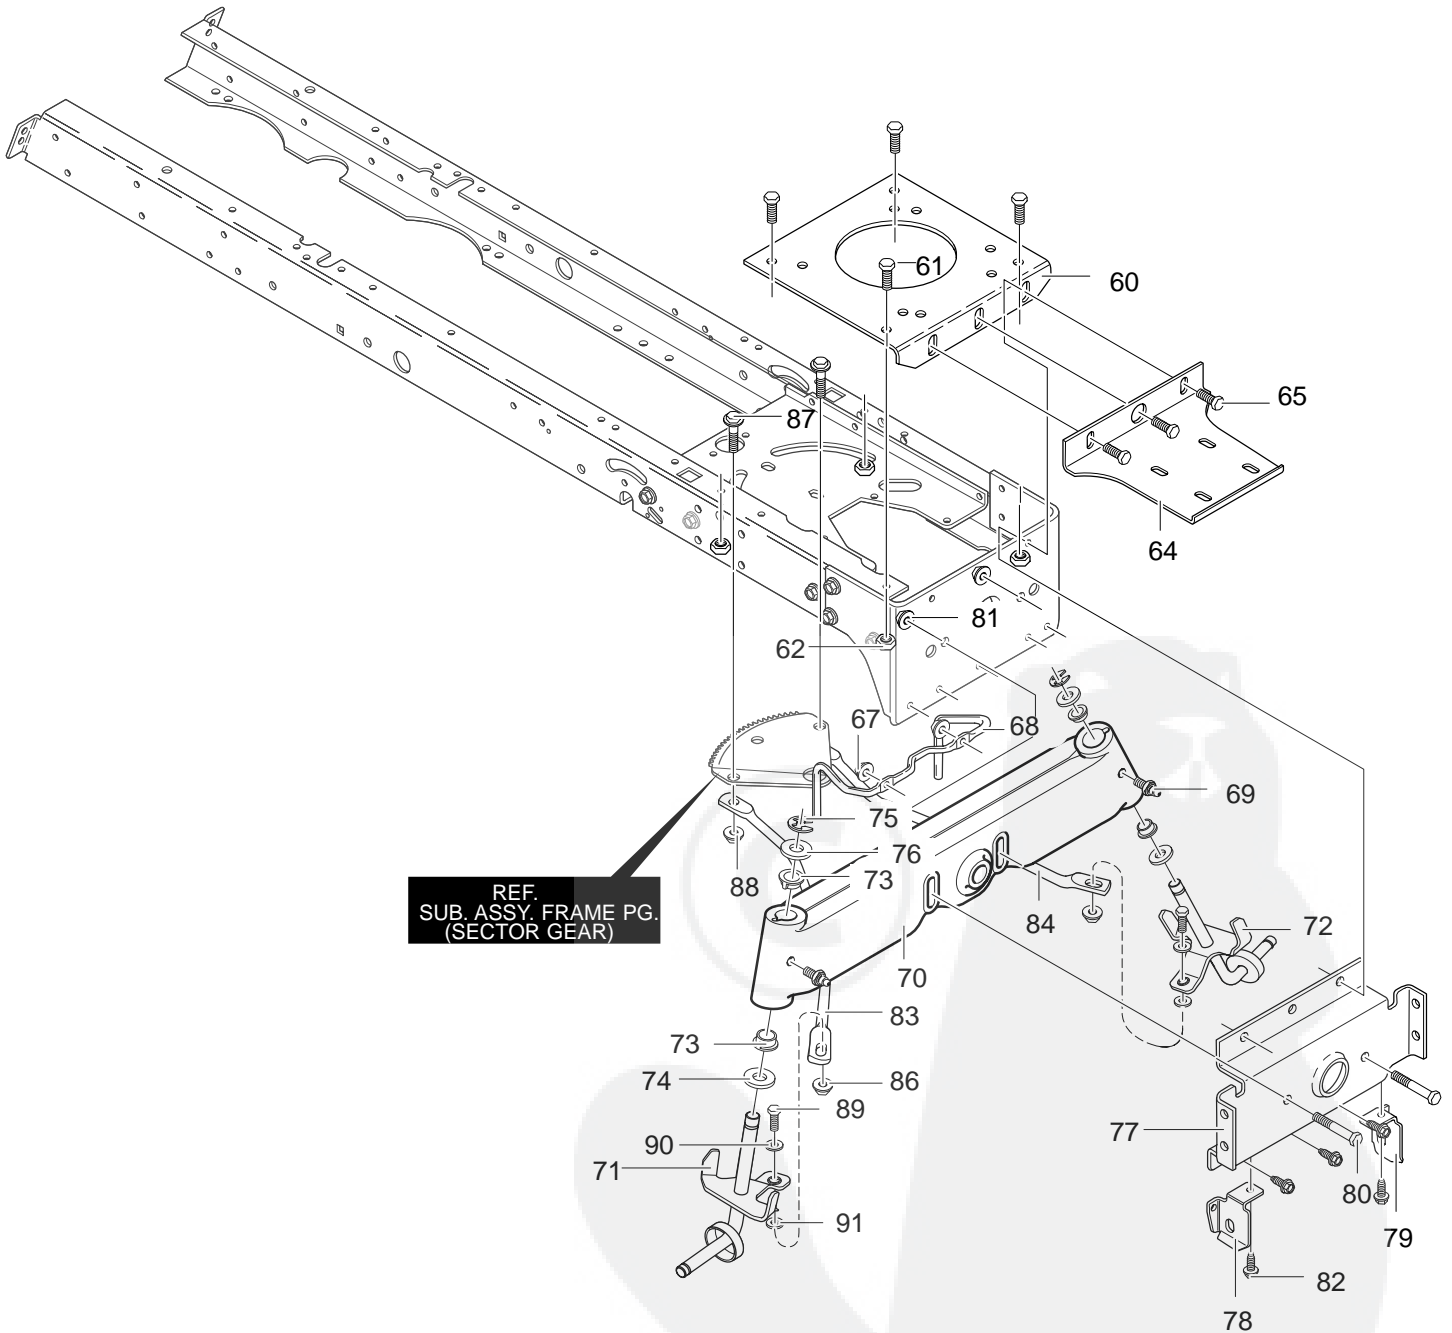

MODEL 40317x50C

REPAIR PARTS FRAME ASSEMBLY

343674A

MODEL 40317x50C

REPAIR PARTS FRAME ASSEMBLY

Key No.	Description	Part No.	Key No.	Description	Part No.
1	Frame, Rail RH	94564	23	Bracket, Hanger Rear	94013
2	Frame, Rail LH	94565	24	Screw, .312-18x.75	26X249
3	Support, Seat RH	94634	26	Gear, Sector	94121
4	Support, Seat LH	94633	27	Bearing, Sector Gear	94123
5	Screw, .312-18x.75	26X249	28	Screw, 5/16-18x1.00	001X84
6	Brace, BackPlate RH	94561	29	Nut, .31-18	15X115
7	Brace, BackPlate LH	94562	30	Clutch/Brake Pedal	94241
8	Screw, 5.312-18x.75	26X249	31	Screw, .312-18x.75	26X249
9	Bracket, Transaxle	94008	32	Bracket, Suspension Asm.	94285
10	Bracket, T/A RH-VST LH-MS	94234	33	Screw, .312-18x.75	26X249
11	Asm., Idler Mount Rear	94236	34	Brace, Rail	94566
12	Screw, .312-18x.75	26X249	35	Screw, .312-18x.75	26X249
13	Assy., Idler Mount, Front	94237	36	Zinc Screw Guide	93349
14	Screw, .312-18x.75	26X249	37	Nut, 5/16-18	015X79
15	Plate, Steering	690551	38	Bracket, Pivot	94015
16	Screw, .312-18x.75	26X249	39	Washer, Flat	845
17	Crank, PTO	690394	40	Bolt, Shoulder 3/8-16	009X53
18	Bracket, Bell Crank	94005	41	Nut, 3/8-16	015X84
19	Screw, .312-18x.75	26X249	43	Bracket, Seat Deck LH	690036
20	Washer, Flat	120395	44	Screw, .312-18x.75	26X249
21	Bracket, Seat Deck RH	690035	45	Nut, 5/16-18	015X79