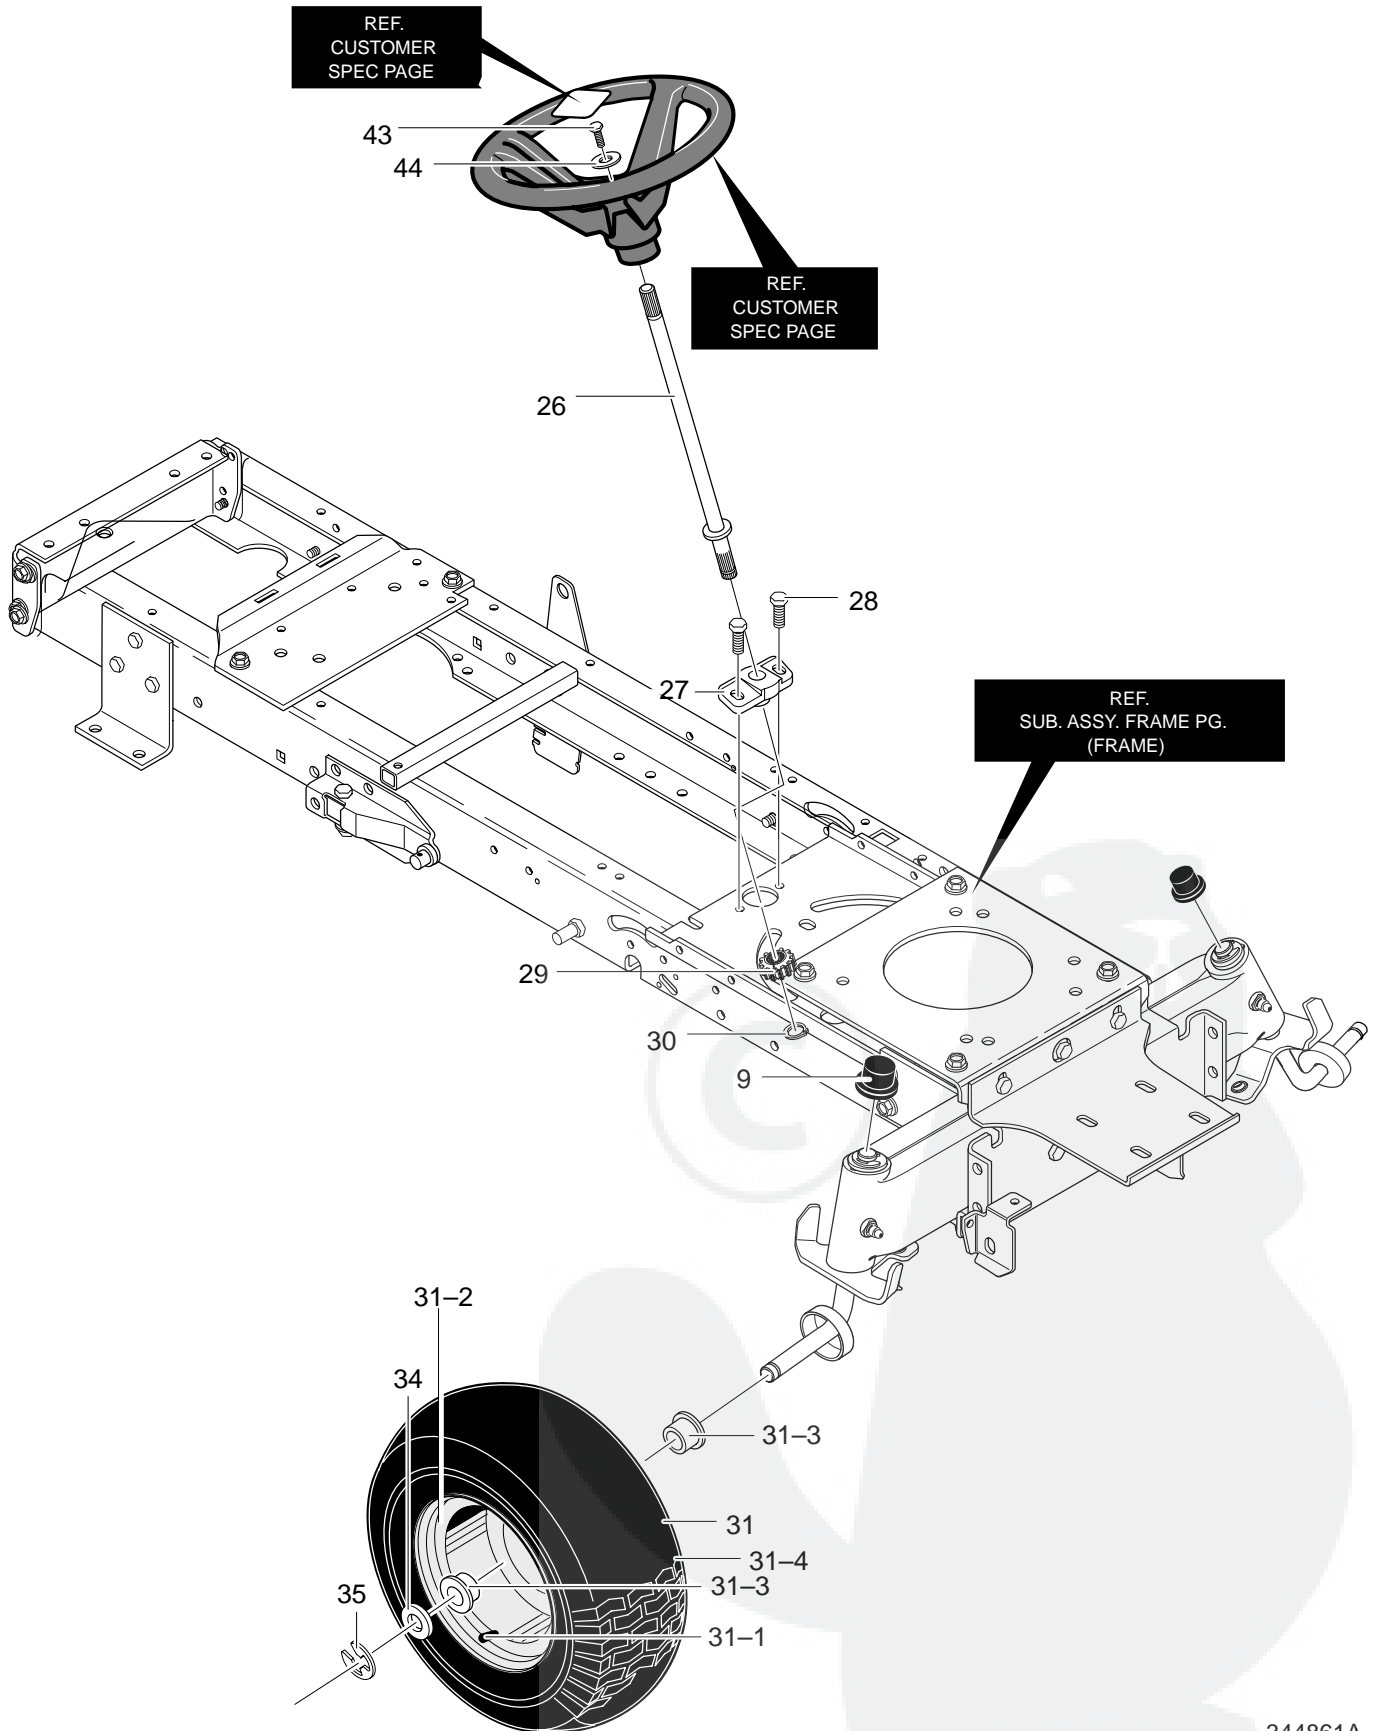

Key No.	Description	Part No.
9	Dust Hb Cap	94618
26	Shaft, Steering	94520
27	Bearing—Lower	94124
28	Screw, 5/16—18x.75	711606
29	Gear, Pinion	94122
30	Retaining Ring	710102
31	Tire & Rim	692641
31-1	Valve Stem	338512
31-2	Rim	338517
31-3	Bearing	338513
31-4	Tire	338514
34	Flatwasher	711758
35	E-Ring	710103
43	Screw, 1/4—20x.75	711719
44	Flatwasher	711663
—	Hub Cap	94618