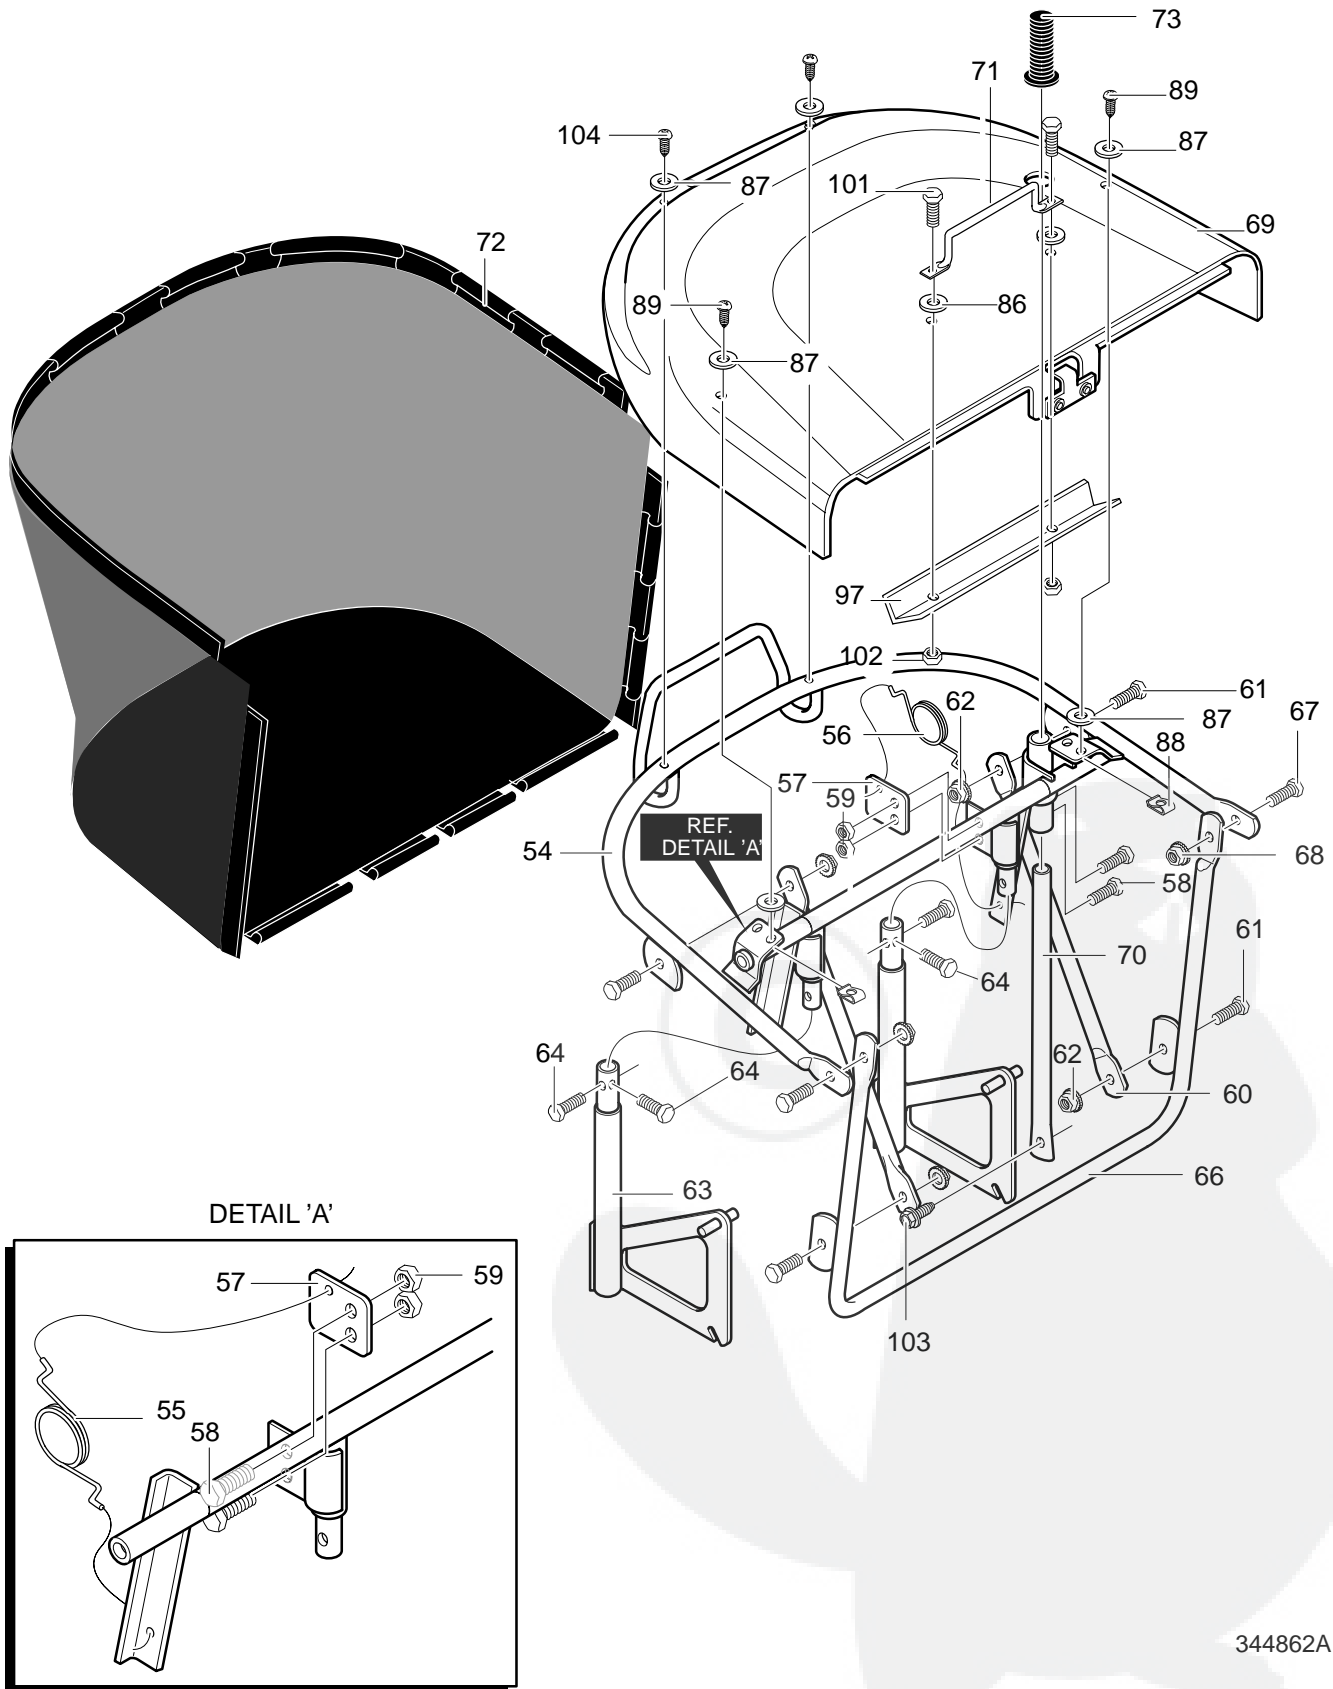

MODEL 40317x50C

REPAIR PARTS GRASS BAGGER ASSEMBLY

Key No.	Description	Part No.	Key No.	Description	Part No.
54	Asm. Weld Upper Frame	690044-821	69	Top Collector Assembly	94908-860
55	Spring, Torsion RH	690003	70	Handle, Dump Collector	690019
56	Spring, Torsion LH	690004	71	Handle, Reba Collector	690506-821
57	Bracket, Spring Collector	95339-821	72	Reba Collector Bag	95389
58	Screw, 1/4-20x.50	711909	73	Rubber Grip	94854
59	Nut, 1/4-20	303008	86	Washer	712129
60	Brace, Frame Collector	94850-821	87	Washer	711921
61	Screw, 1/4-20x.62	711909	88	Nut, 1/4-20 Tinnerman	578107
62	Nut, 1/4-20	303008	89	Screw, 1/4-20x.63	711674
63	Weld Asm. Support Collector	95343-821	97	Brace, Bagger	690010-821
64	Screw, 1/4-20x1.50	711653	101	Screw, 1/4-20x1.50	712068
66	Weld Asm. Front Frame Collect	95349-821	102	Nut, 1/4-20	711632
67	Screw, 1/4-20x.62	711909	103	Screw, #12x.50	711741
68	Nut, 1/4-20	711632	104	Screw, #12x.50	711741