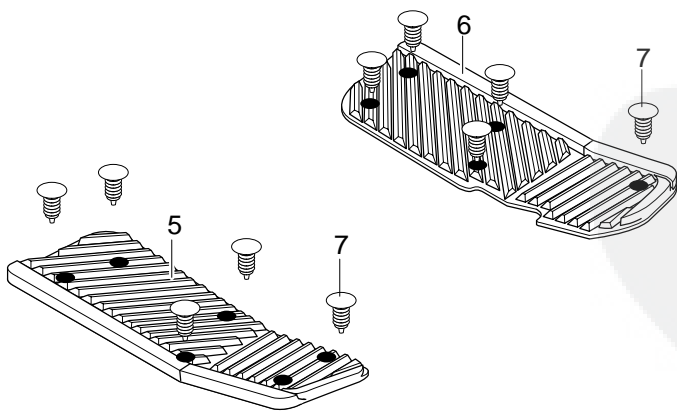

MODEL 40317x50C

REPAIR PARTS DECK ASSEMBLY

MODEL 40317x50C

REPAIR PARTS DECK ASSEMBLY

Key No.	Description	Part No.	Key No.	Description	Part No.
2	Assembly, Jackshaft Housing	94305	12	Washer, Bellville	710118
2-1	Housing, Jackshaft	94282	13	Flatwasher	710117
2-2	Bearing, Lower Jackshaft	92282	14	Nut, 9/16-18	711910
2-3	Bearing, Upper Jackshaft	92281	15	Screw, 3/8-16x1.00	711911
2-4	Spacer	90904	16	Pulley Cover	94288-821
3	Pulley, Deck	690020	44	Belt, V 46.5LG	710231
4	Jackshaft	91922	45	Belt, Deck	690071
5	Flatwasher	710117	46	Gauge Wheel	92683
6	Spacer	91903	47	Shoulder Bolt	711746
8	Nut, 9/16-18	711910	48	Flatwasher	711615
9	Adapter, Deck	94207	49	Nut, 3/8-16	711622
10	Blade, LH	690499	66	Circle Pin	711764
11	Blade, RH	690500	79	Rod, Belt Guide	95280

MODEL 40317x50C

REPAIR PARTS ELECTRICAL ASSEMBLY

Key No.	Description	Part No.	Key No.	Description	Part No.
1	Wire Harness	95378	14	Screw 1/4x.50	711619
2	Indicator Harness	690611	15	Nut, 1/4-20	711632
3	Rear Harness	95381	16	Ground Wire	95420
4	Wire Harness for Headlights	94103	17	Screw, 1/4x.50	711619
5	Bulb, Headlamp	52572	18	Seat Switch	94159
6	Cable Tie	57444	19	Battery 5 Plate	92739
7	Wire Clip, Adhesive	55939	20	Bolt, 1/4-20x.63	711680
8	Switch, Ignition	94762	21	Wing Nut	711636
10	Assy, Switch Double Pole Delta	690106	22	Battery Boot	335417
10-1	Switch, Double	320082	25	Flatwasher	711666
10-2	Boot, Switch	690074	27	Tape Switch	95330
10-3	Switch Cap	690075	28	Buzzer, For Bag Full	95391
11	Bulb, Indicator	57769	29	Wire, Lead Solenoid to Starter	711579
12	Switch, Limit	94136		15 Amp Fuse	302031
13	Solenoid	94613			